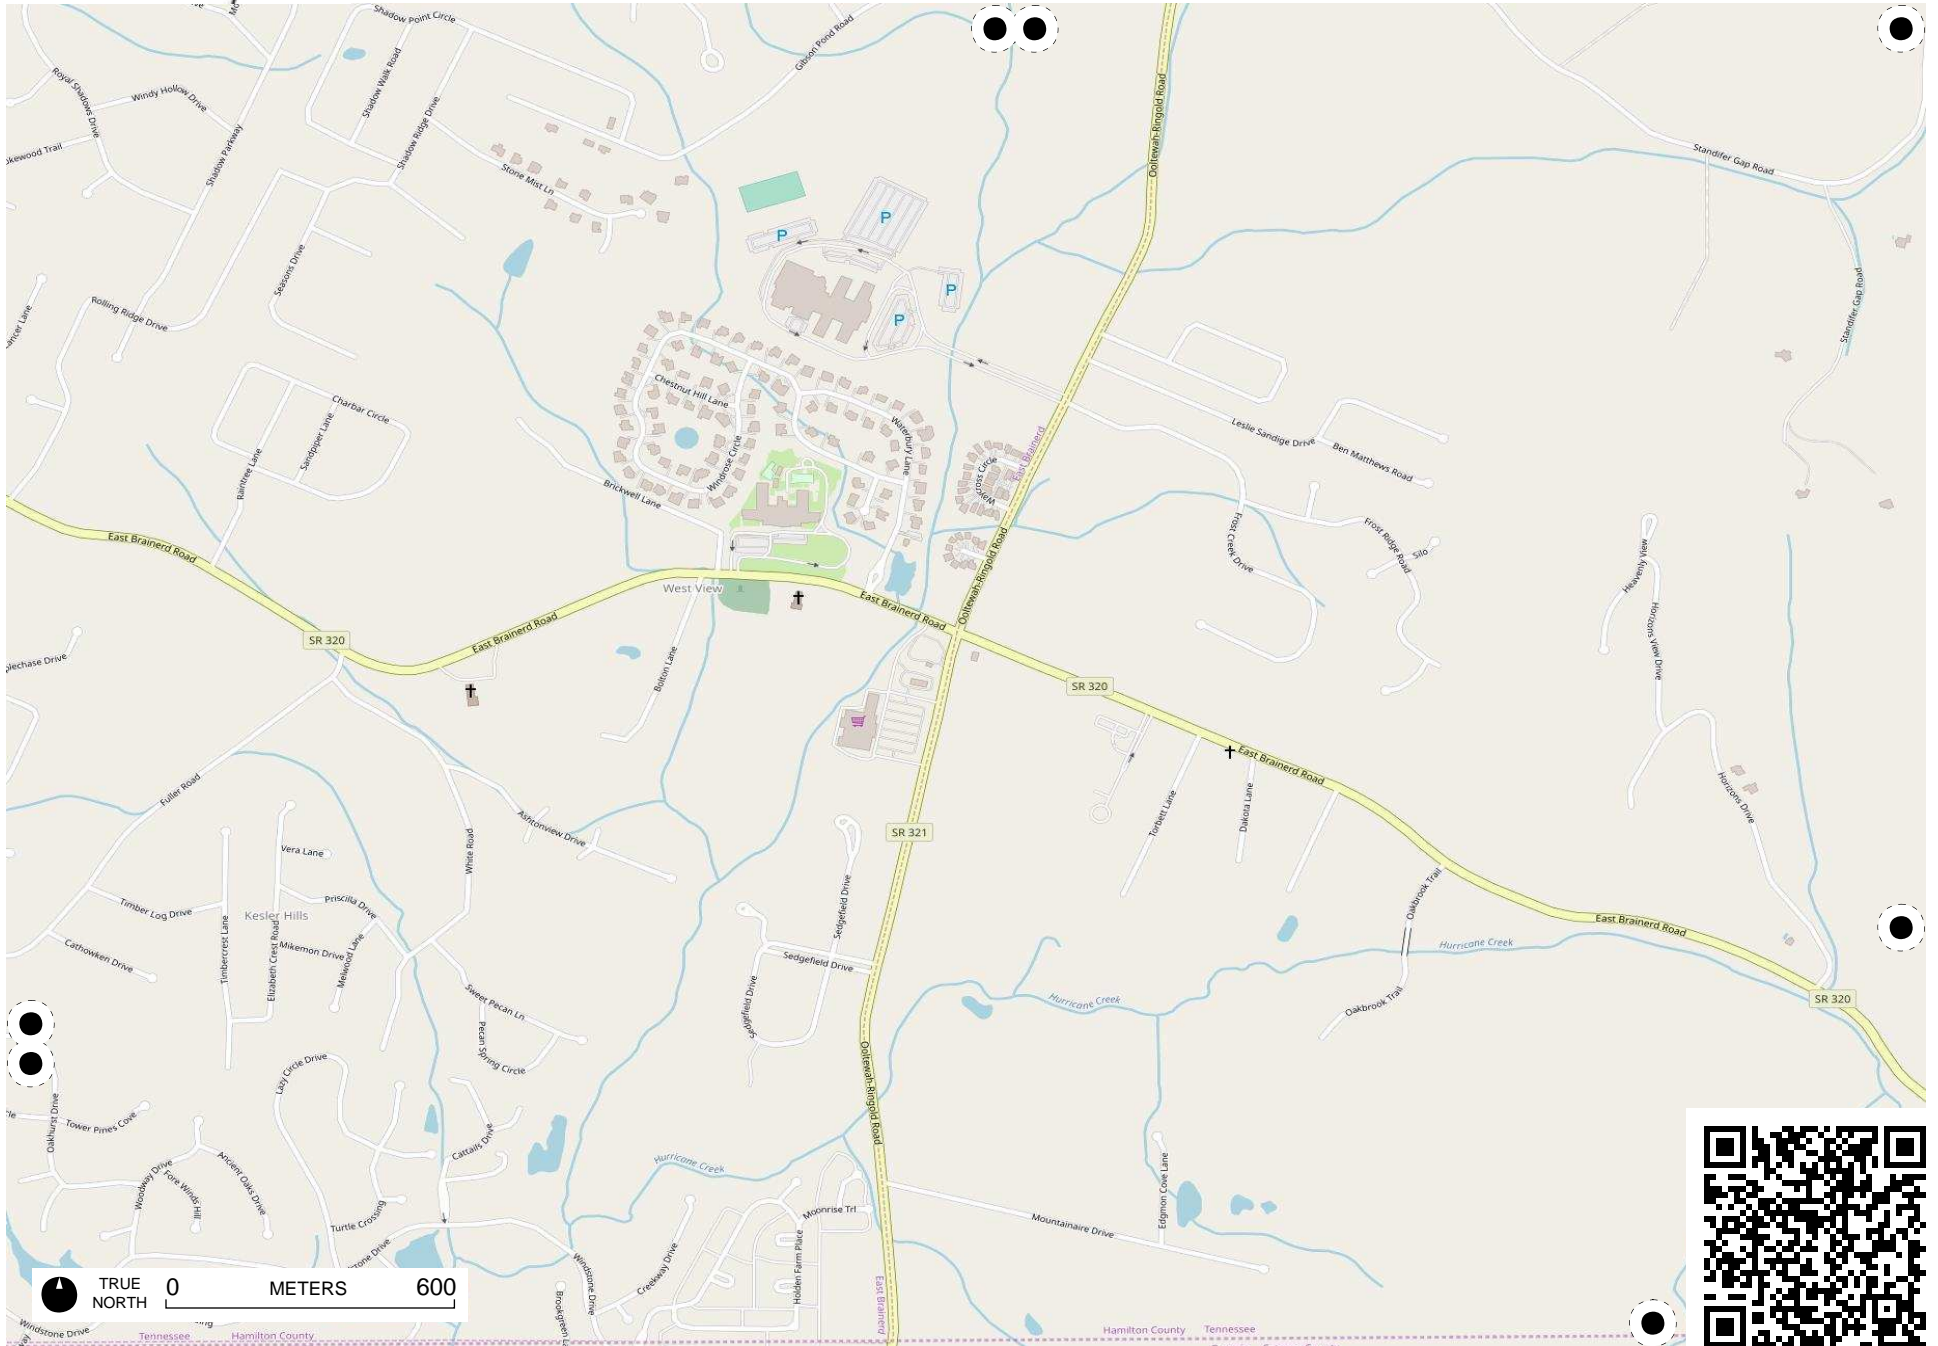

TRUE NORTH 0 METERS 600

TRUE NORTH 0 METERS 600

Hamilton County Tennessee