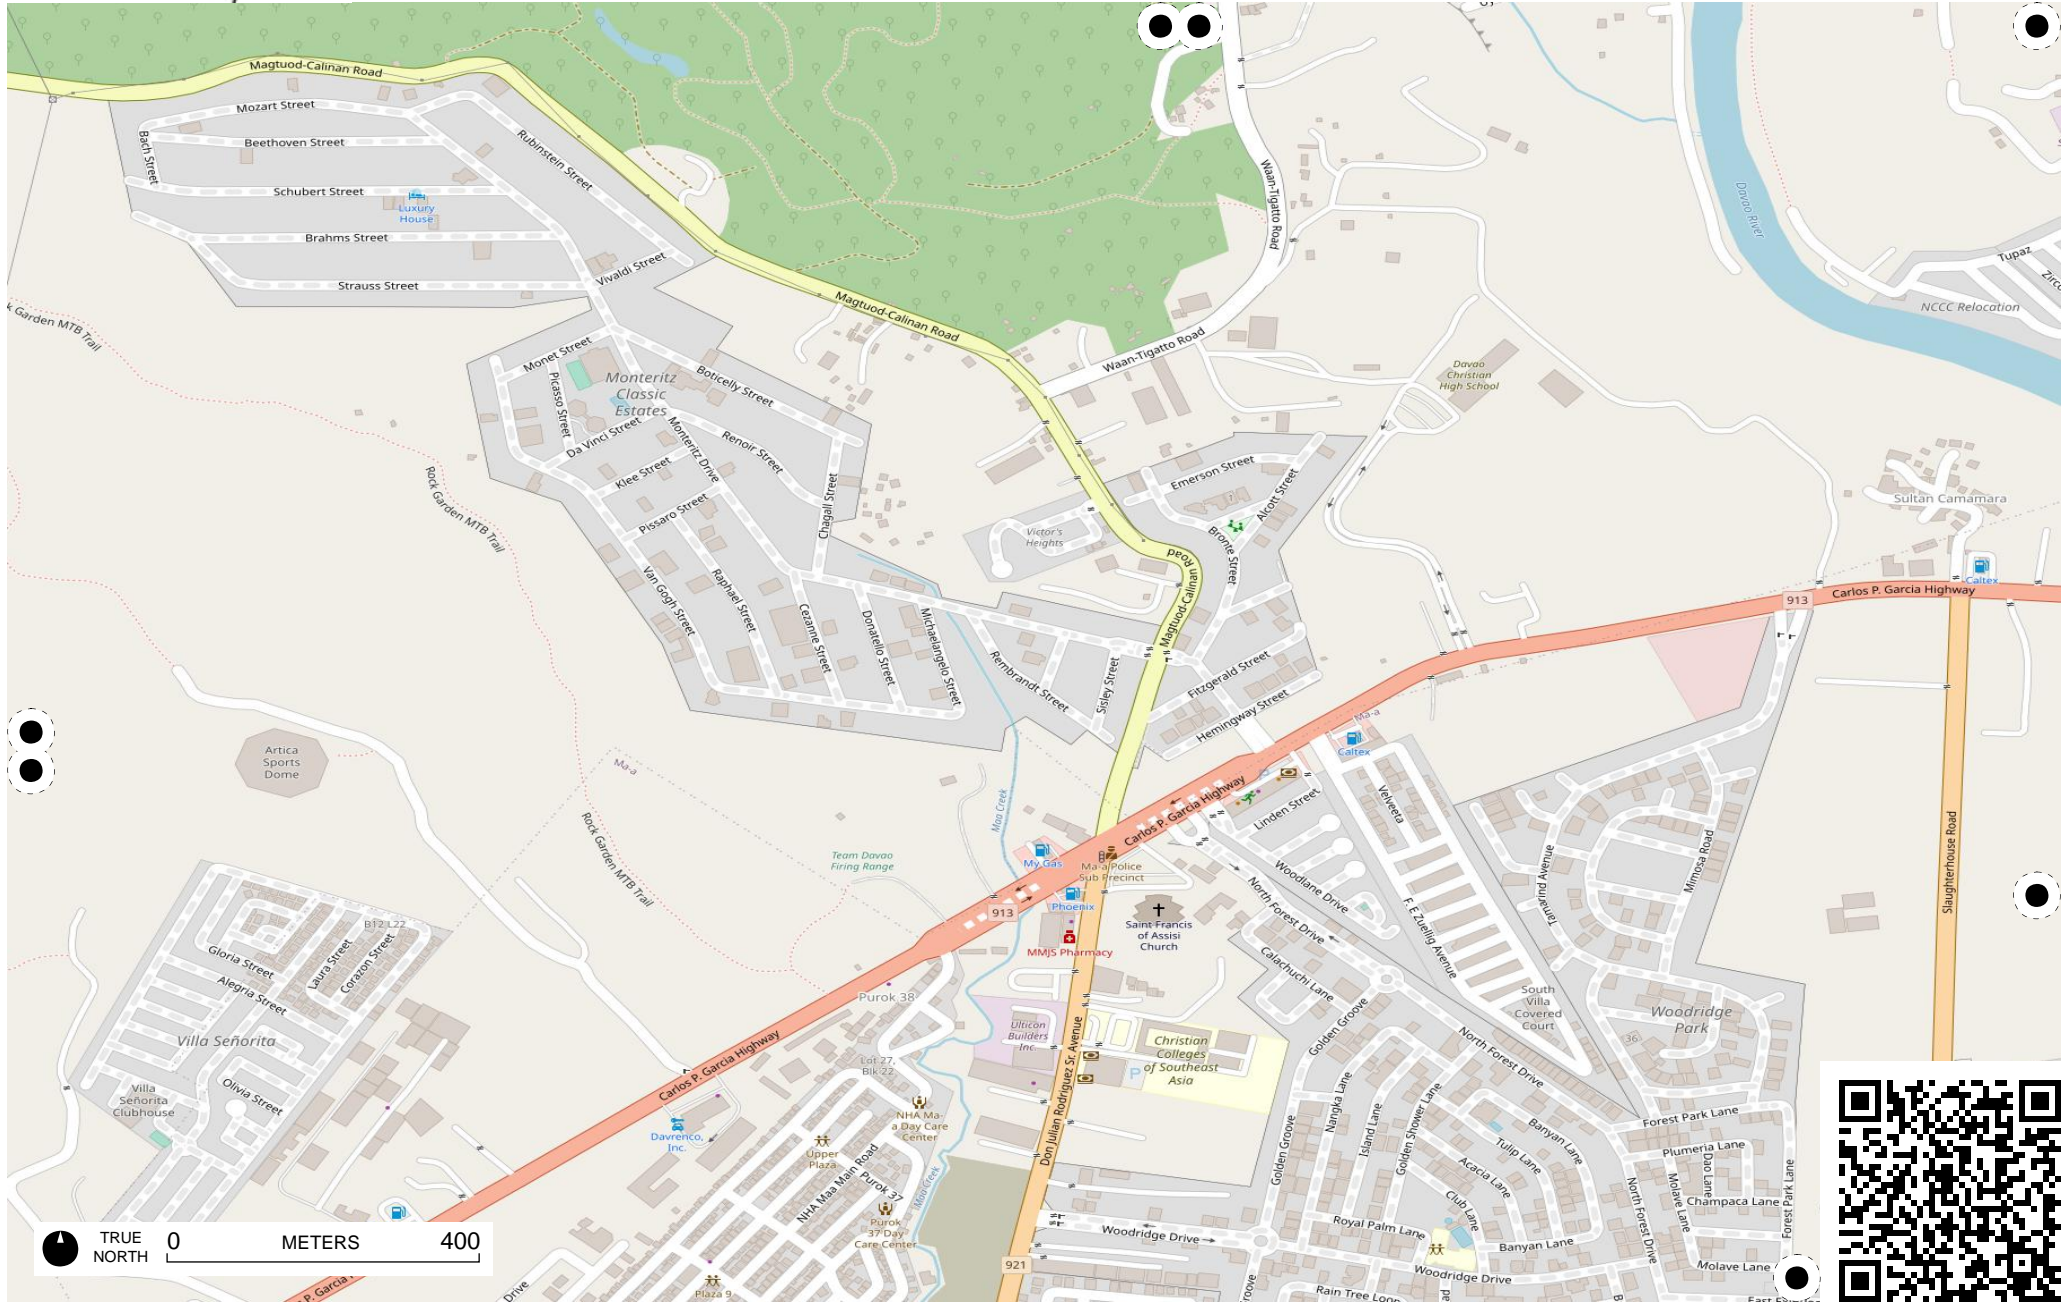

# Field Papers

Calinan

<http://fieldpapers-web.herokuapp.com/atlas/1fse6qro/E5>

TRUE NORTH 0 METERS 400