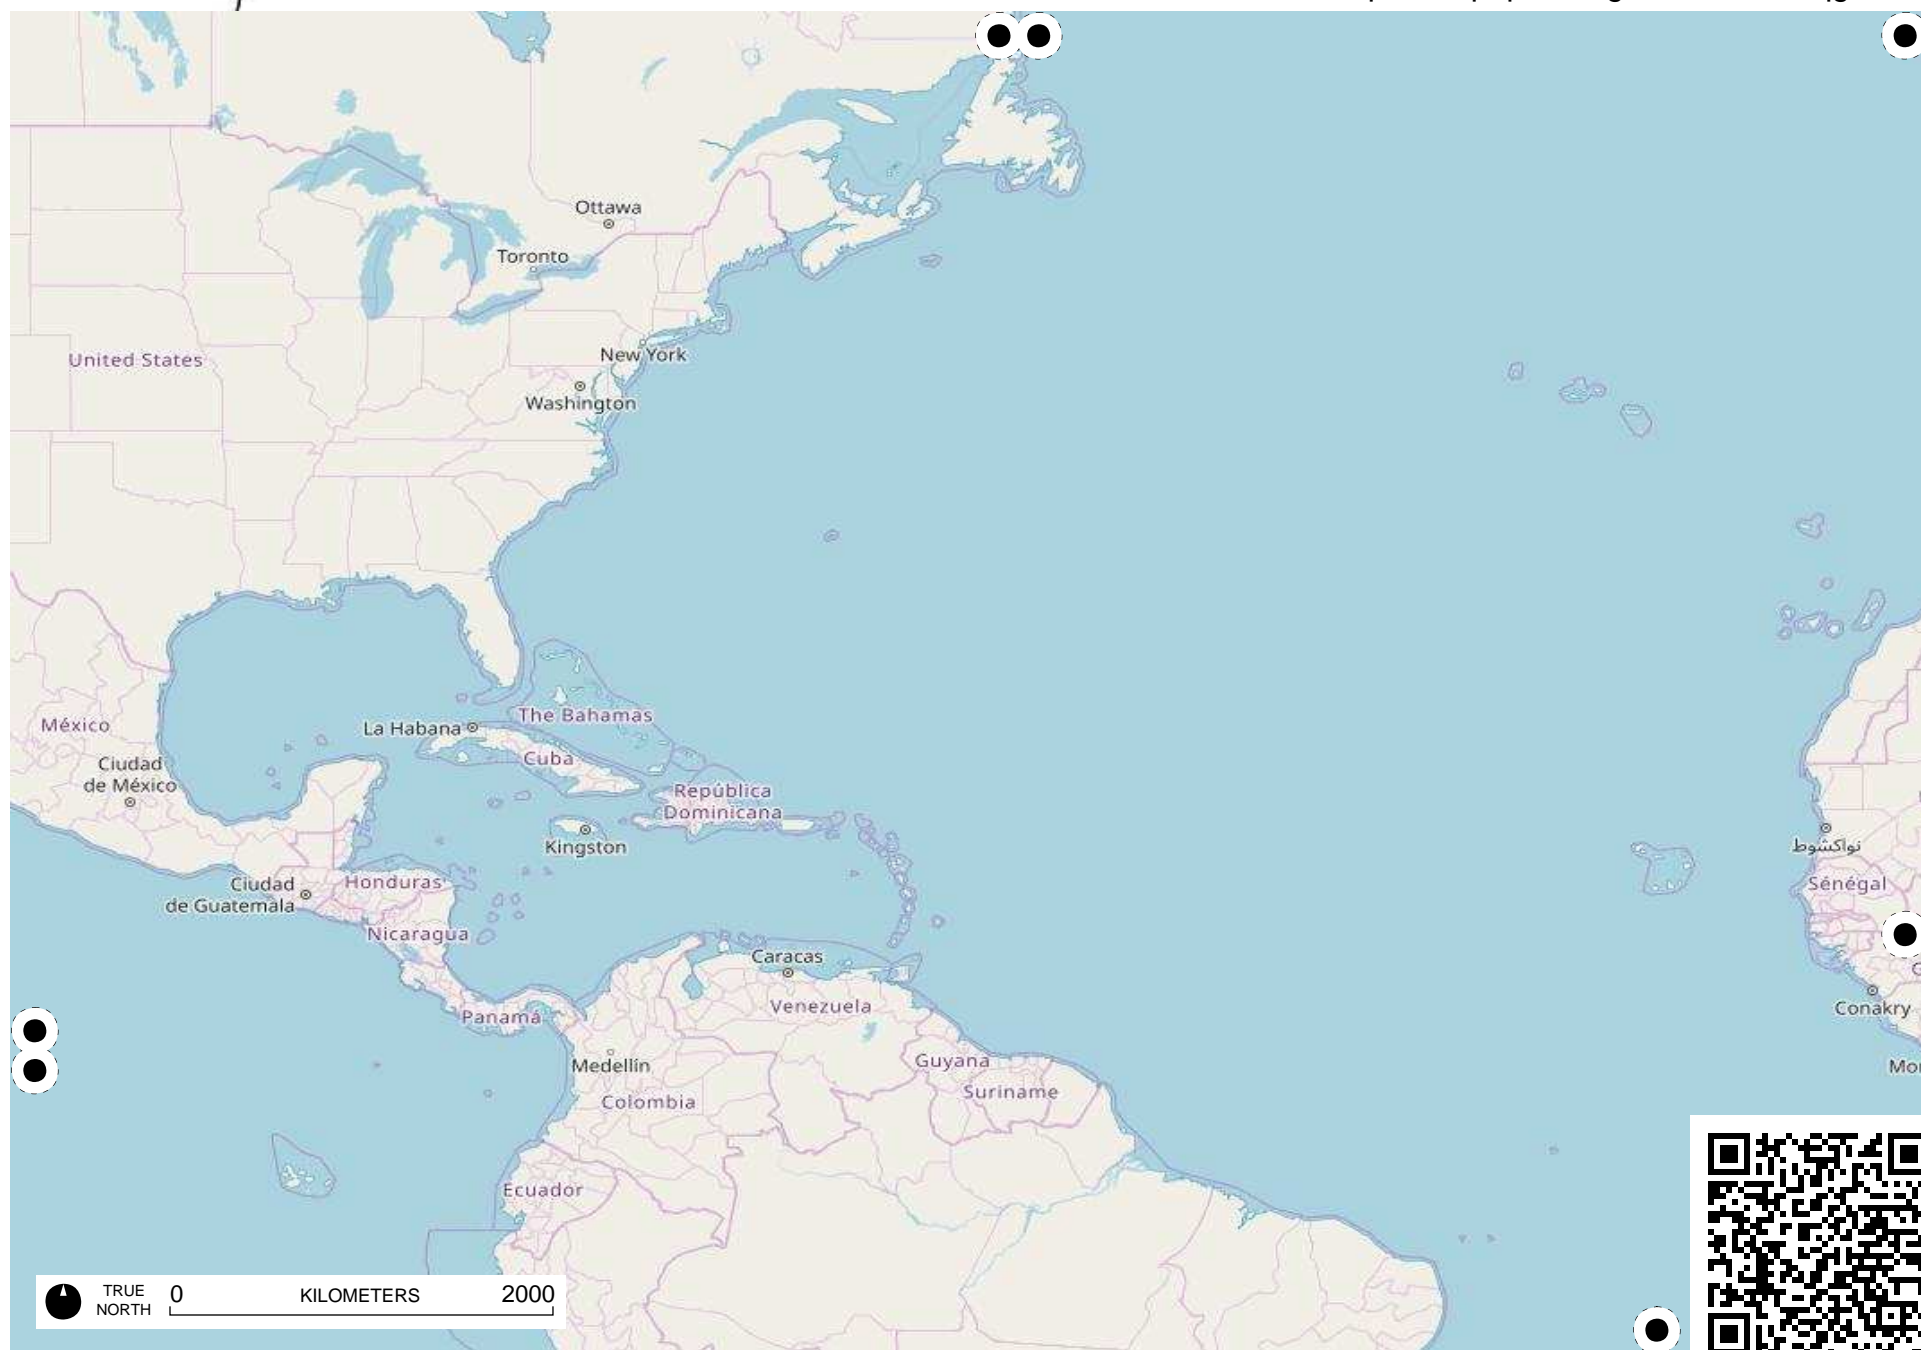

A1

A2

TRUE NORTH 0 KILOMETERS 3000

Field Papers

caba,lagawe, ifugao

<http://fieldpapers.org/atlas/1ab0qgnu/A2>