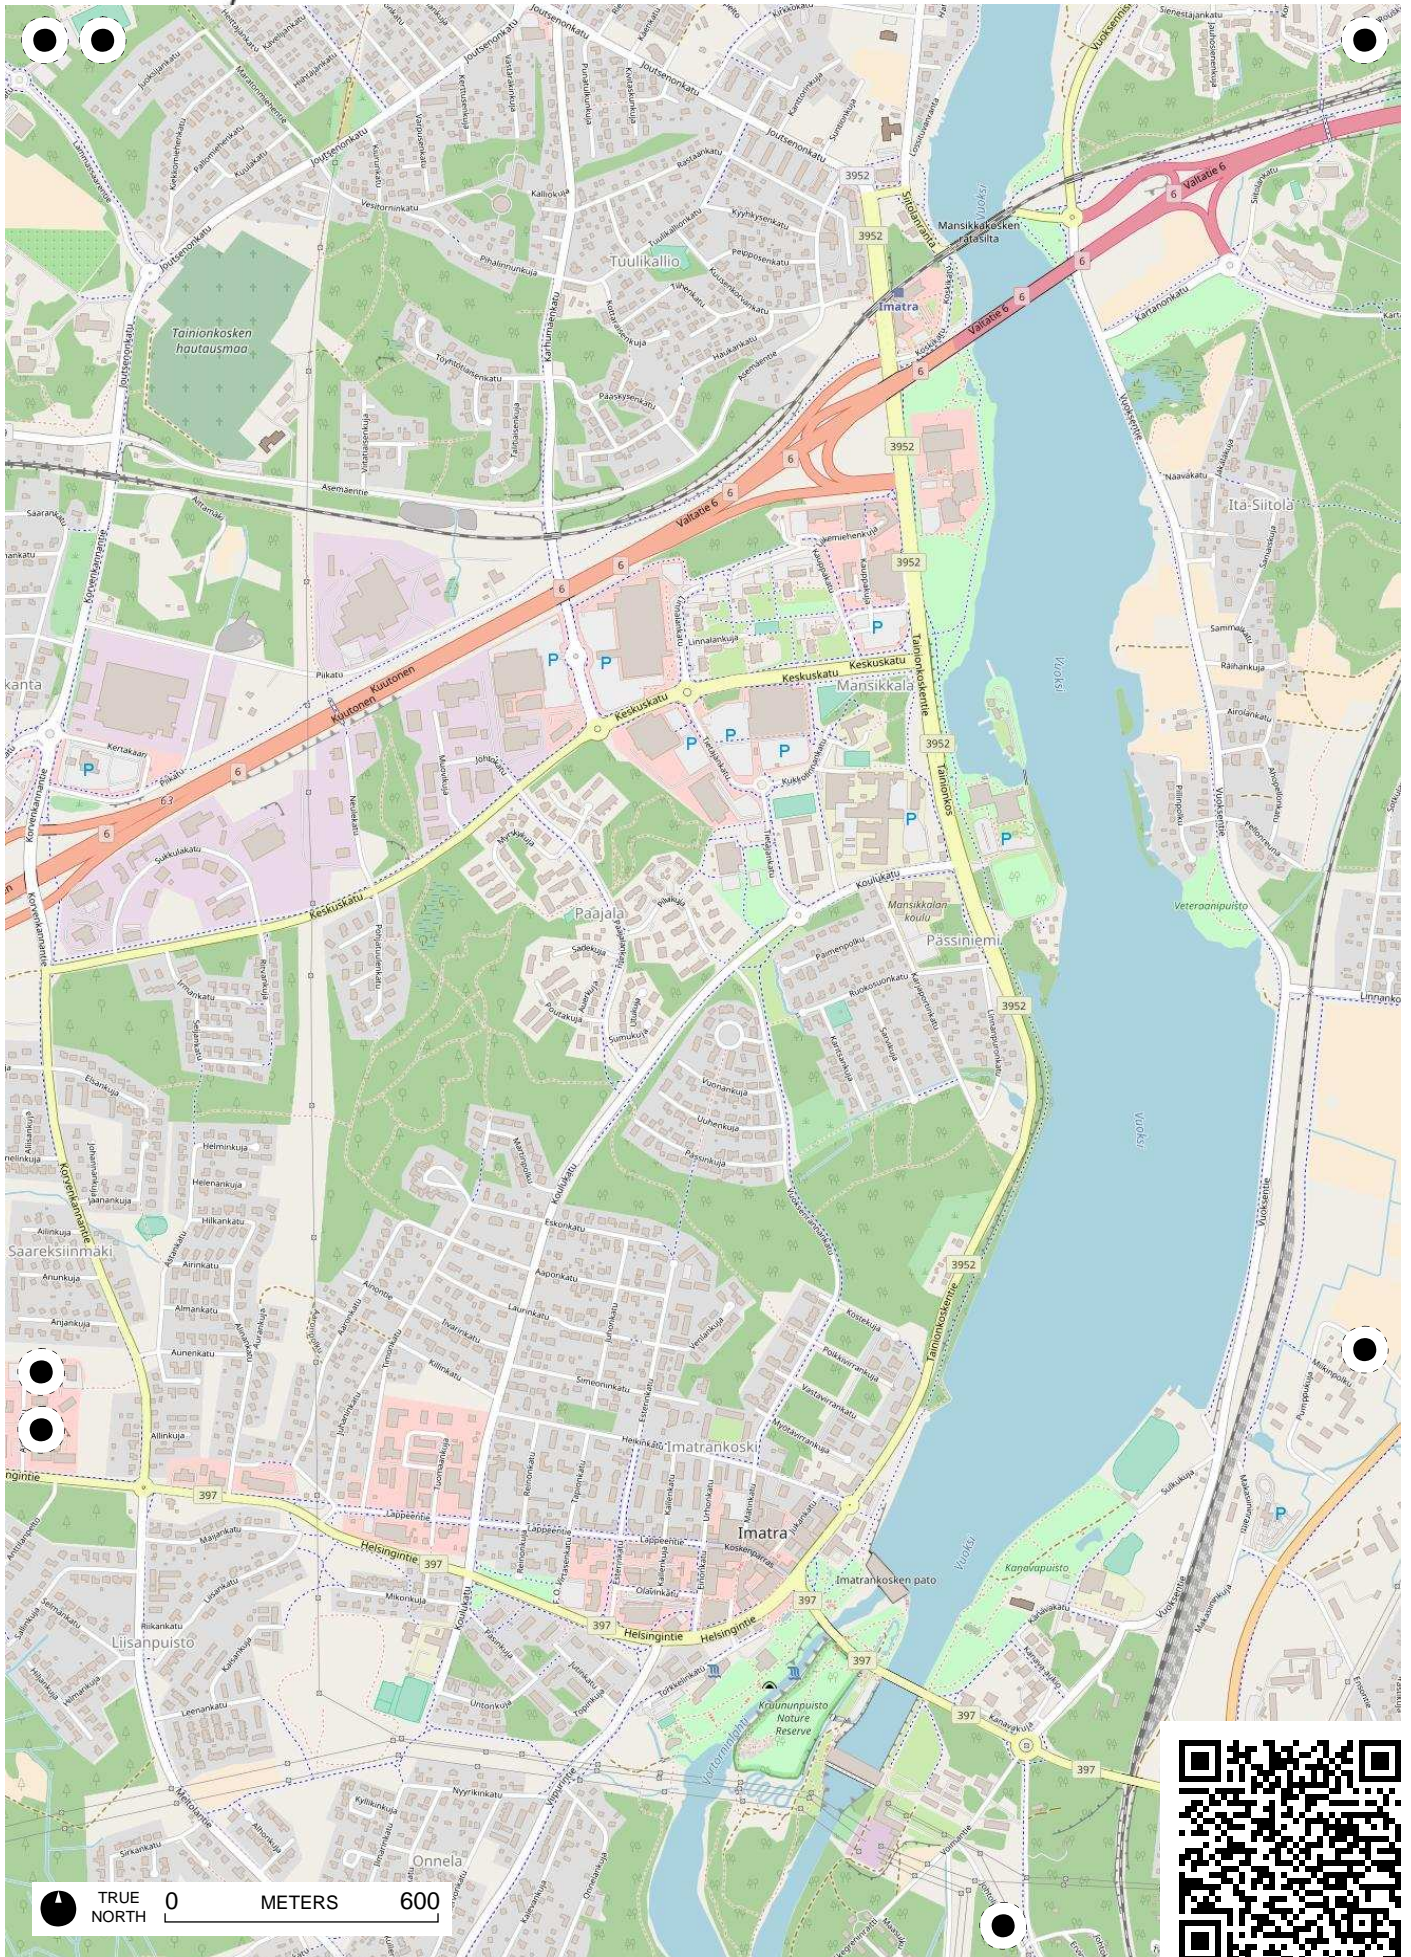

TRUE NORTH 0 KILOMETERS 2

TRUE NORTH 0 METERS 600