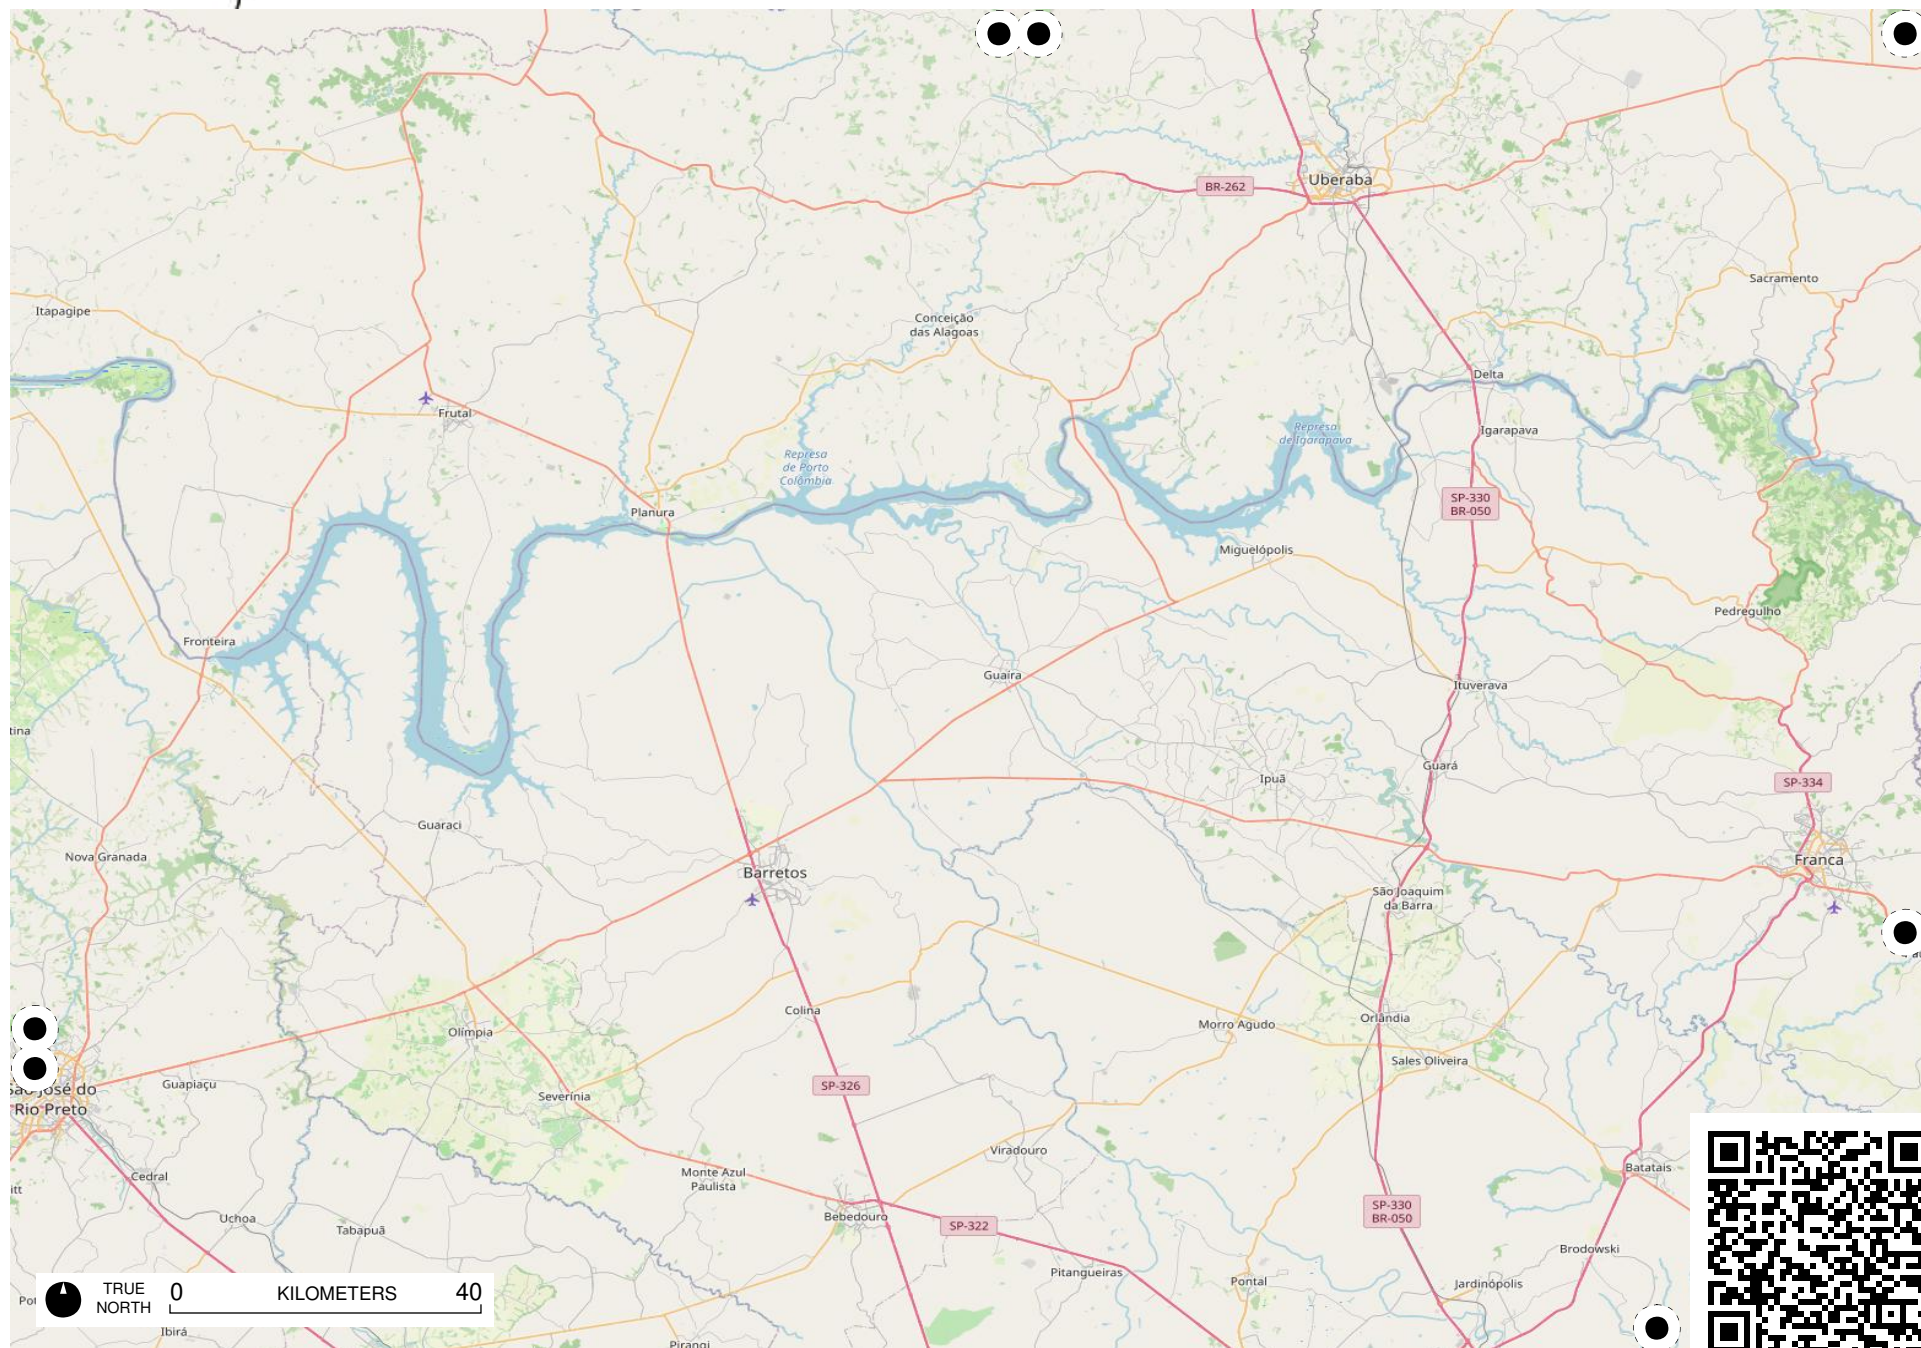

Terra Indígena
Pimentel
Barbosa

TRUE NORTH 0 KILOMETERS 40

TRUE NORTH 0 KILOMETERS 40

Área de
TRUE
NORTH
0 KILOMETERS 40
Cochá
- Citã

TRUE NORTH 0 KILOMETERS 40

Field Papers

Região Sudeste

<https://fieldpapers.org/atlas/1a1205nw/F7>

Field Papers

Região Sudeste

<https://fieldpapers.org/atlasses/1a1205nw/G7>

TRUE NORTH 0 KILOMETERS 40

Field Papers

Região Sudeste

<https://fieldpapers.org/atlasses/1a1205nw/H5>

TRUE NORTH 0 KILOMETERS 40

Field Papers

Região Sudeste

<https://fieldpapers.org/atlasses/1a1205nw/H6>

Field Papers

Região Sudeste

<https://fieldpapers.org/atlasses/1a1205nw/H7>

TRUE NORTH 0 KILOMETERS 40

Field Papers

Região Sudeste

<https://fieldpapers.org/atlasses/1a1205nw/l6>

TRUE NORTH 0 KILOMETERS 40

Field Papers

Região Sudeste

<https://fieldpapers.org/atlasses/1a1205nw/17>

TRUE NORTH 0 KILOMETERS 40