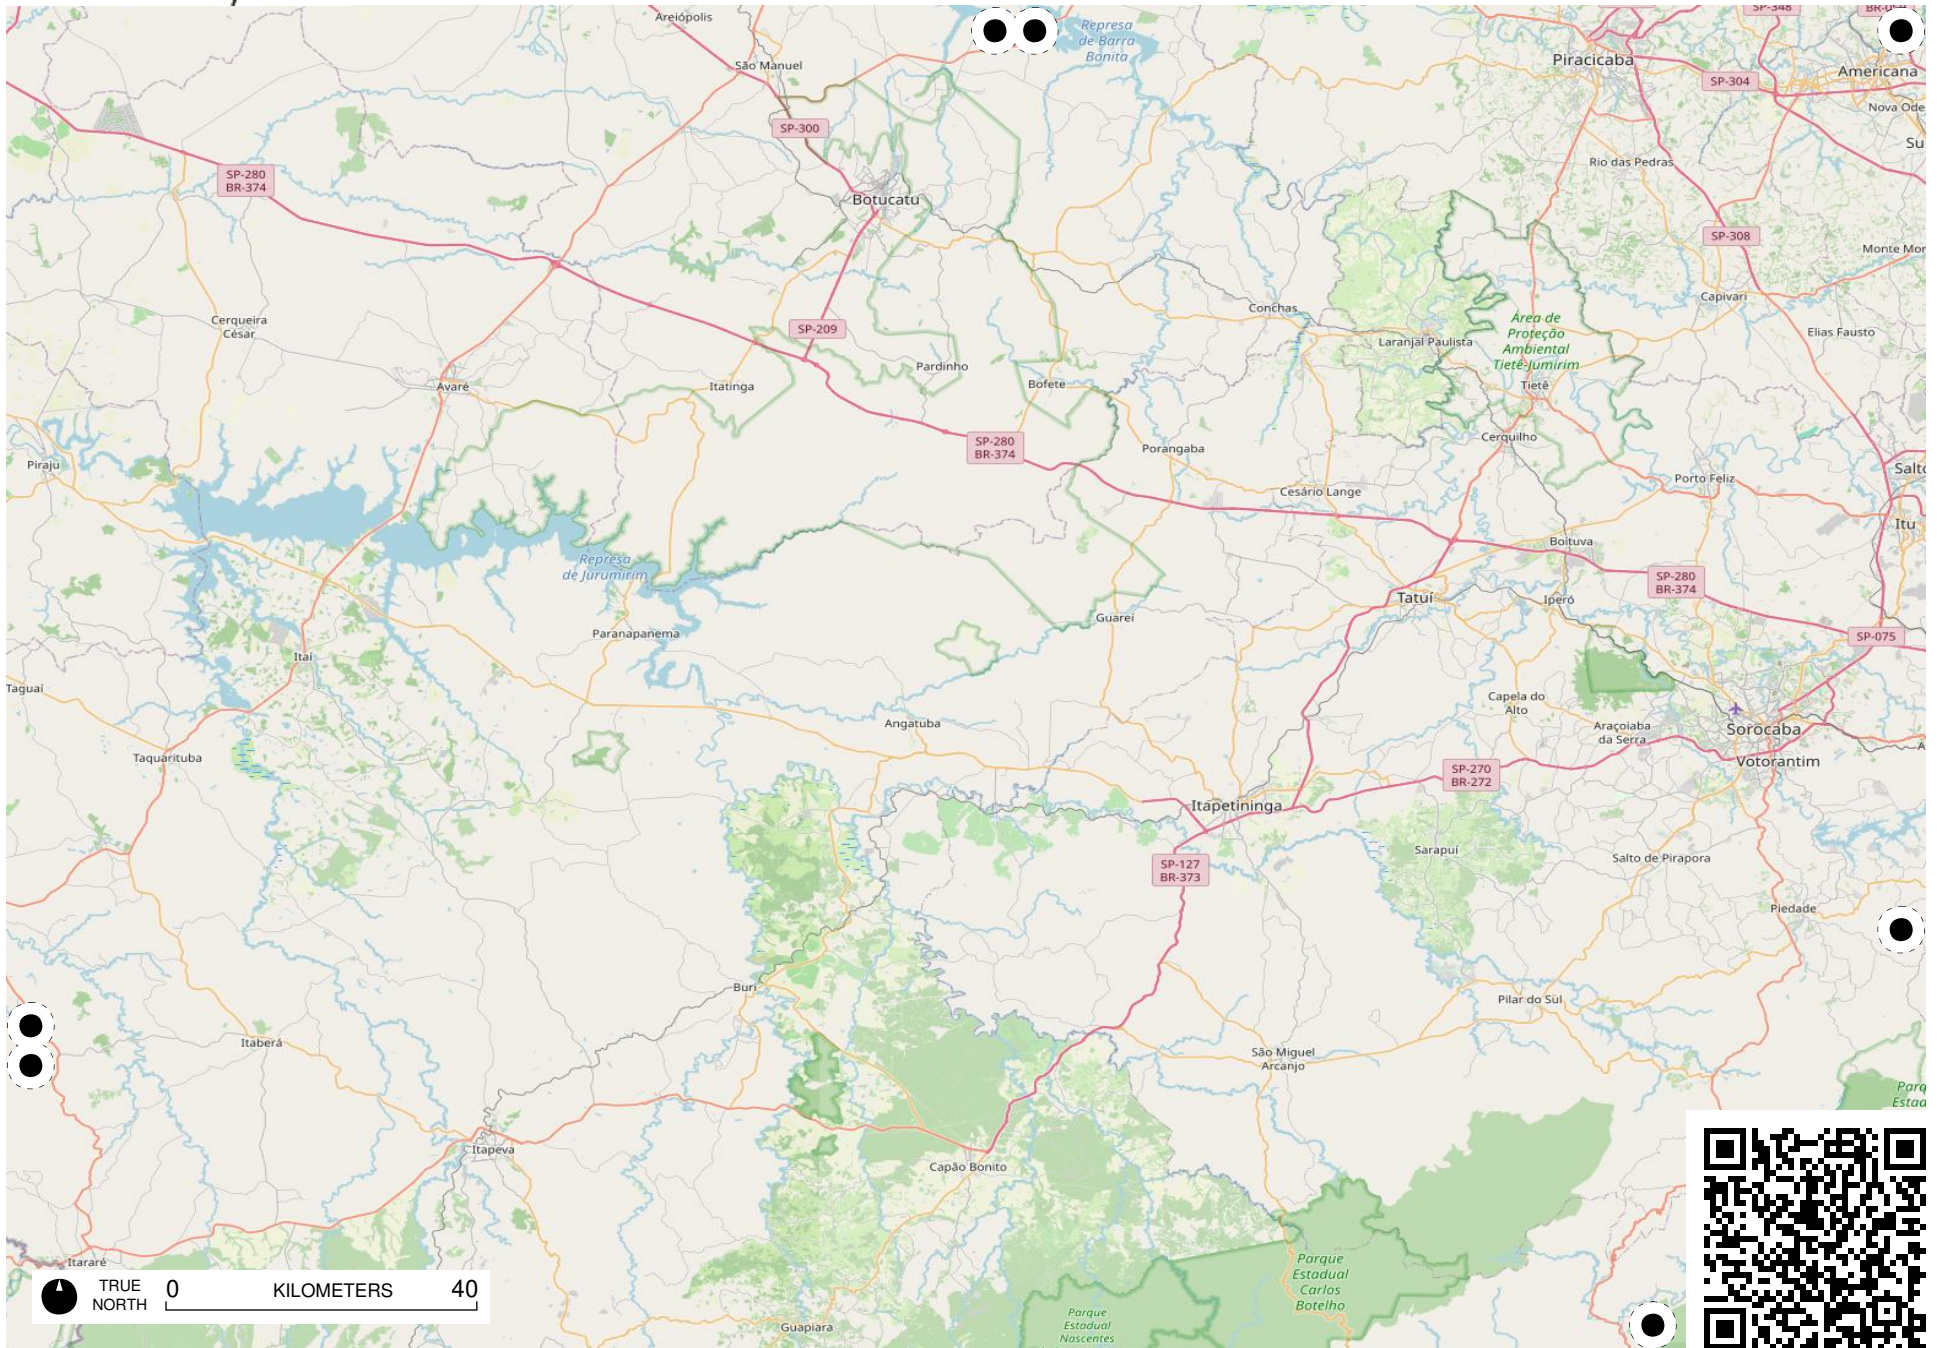

Terra Indígena
Pimentel
Barbosa

TRUE NORTH 0 KILOMETERS 40

TRUE NORTH 0 KILOMETERS 40

Área de
TRUE
NORTH
0 KILOMETERS 40
Cochá
- Citã

TRUE NORTH 0 KILOMETERS 40

Field Papers

Região Sudeste

<https://fieldpapers.org/atlas/1a1205nw/F7>

Field Papers

Região Sudeste

<https://fieldpapers.org/atlasses/1a1205nw/G7>

TRUE NORTH 0 KILOMETERS 40

Field Papers

Região Sudeste

<https://fieldpapers.org/atlasses/1a1205nw/H5>

TRUE NORTH 0 KILOMETERS 40

Field Papers

Região Sudeste

<https://fieldpapers.org/atlasses/1a1205nw/H6>

Field Papers

Região Sudeste

<https://fieldpapers.org/atlasses/1a1205nw/H7>

TRUE NORTH 0 KILOMETERS 40

Field Papers

Região Sudeste

<https://fieldpapers.org/atlasses/1a1205nw/l6>

TRUE NORTH 0 KILOMETERS 40

Field Papers

Região Sudeste

<https://fieldpapers.org/atlasses/1a1205nw/17>

TRUE NORTH 0 KILOMETERS 40