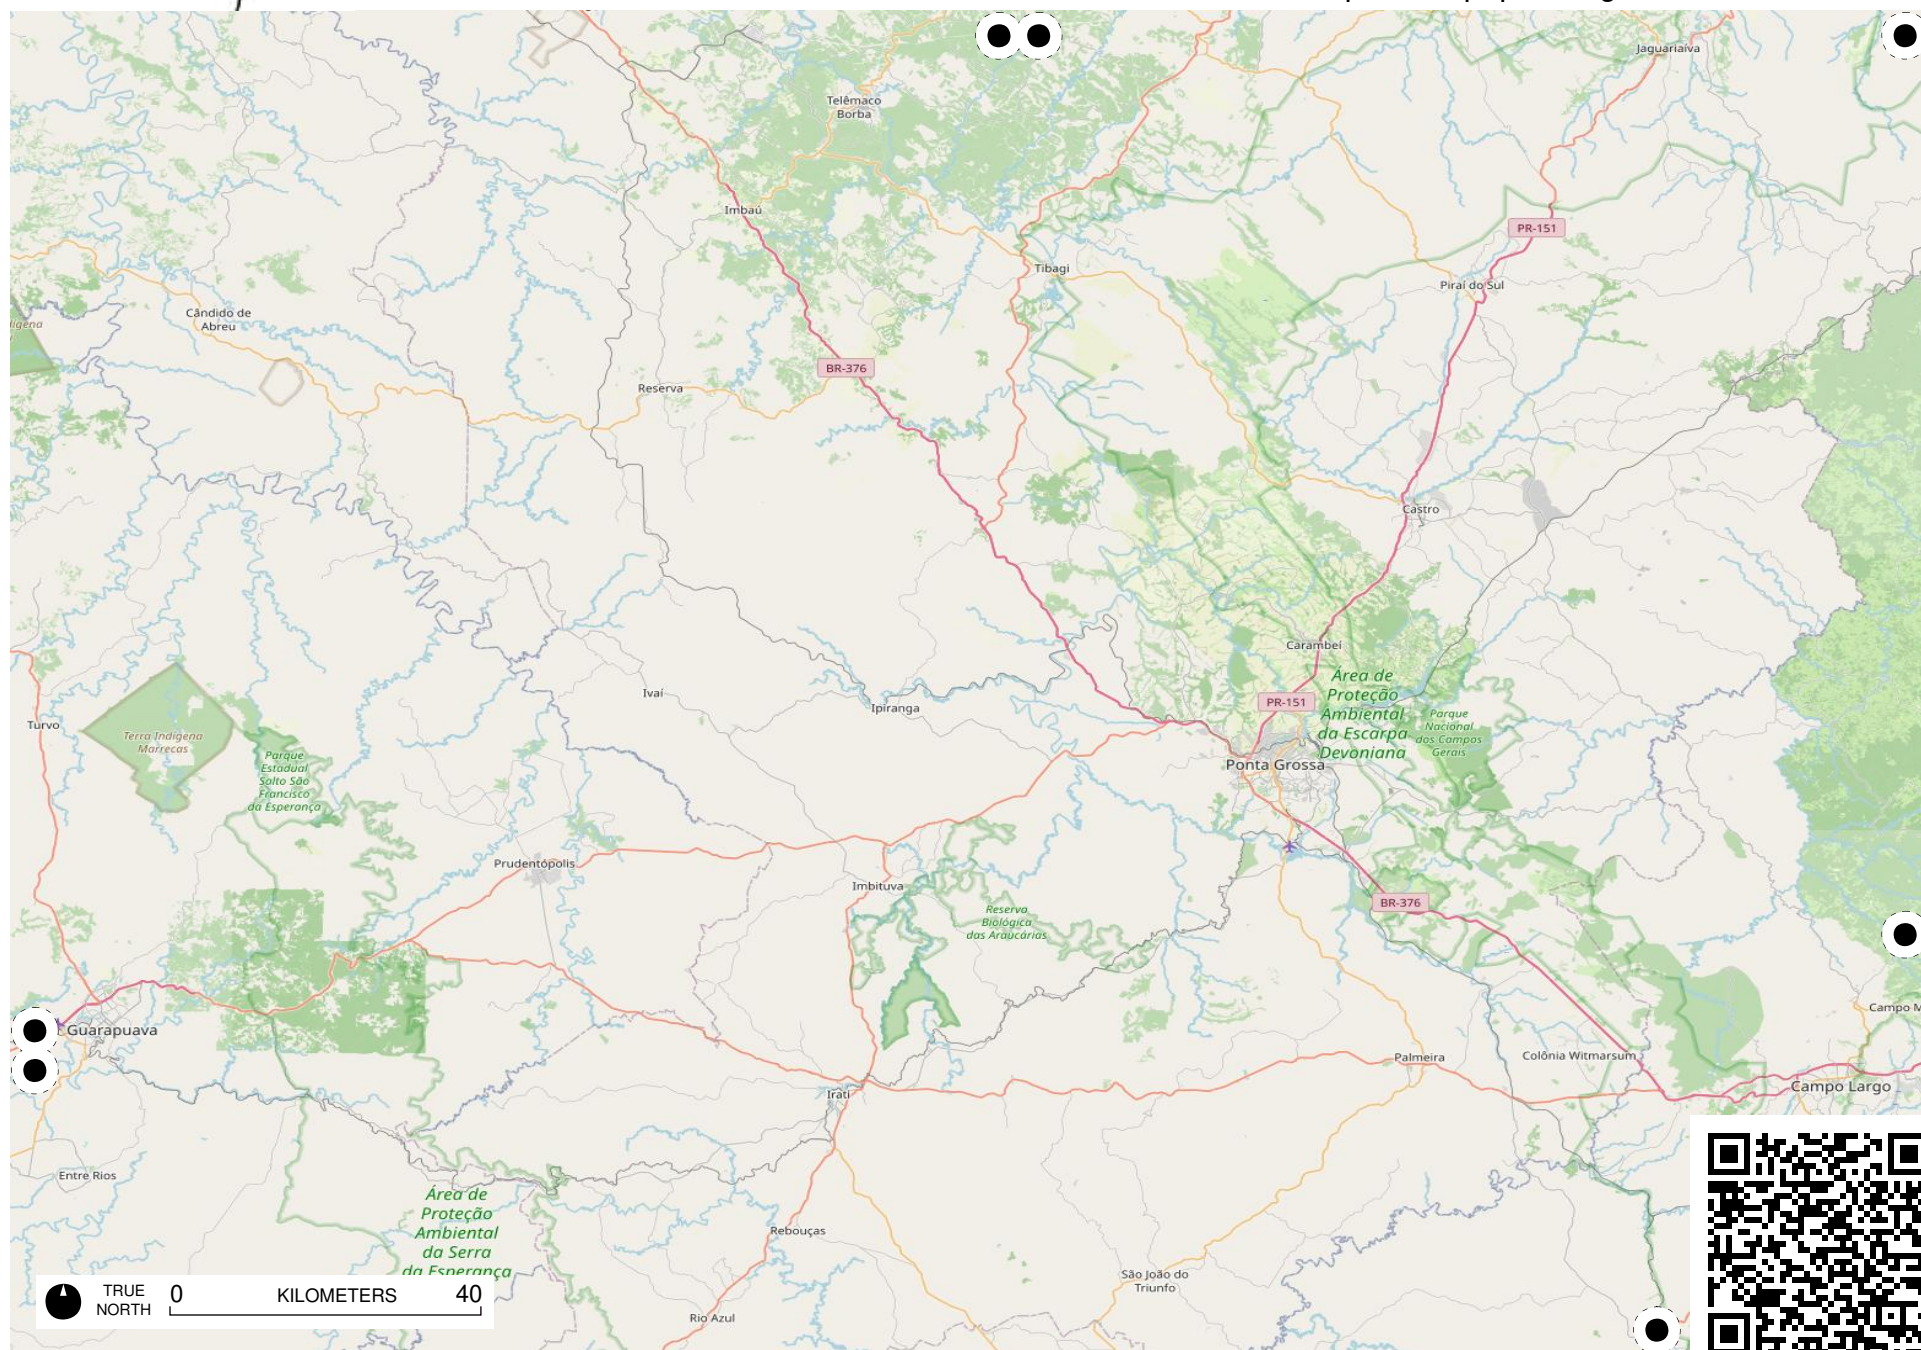

Terra Indígena
Pimentel
Barbosa

TRUE NORTH 0 KILOMETERS 40

TRUE NORTH 0 KILOMETERS 40

Área de
TRUE
NORTH
0 KILOMETERS 40
Cochá
- Citã

TRUE NORTH 0 KILOMETERS 40

Field Papers

Região Sudeste

<https://fieldpapers.org/atlas/1a1205nw/F7>

Field Papers

Região Sudeste

<https://fieldpapers.org/atlasses/1a1205nw/G7>

TRUE NORTH 0 KILOMETERS 40

Field Papers

Região Sudeste

<https://fieldpapers.org/atlasses/1a1205nw/H5>

TRUE NORTH 0 KILOMETERS 40

Field Papers

Região Sudeste

<https://fieldpapers.org/atlasses/1a1205nw/H6>

Field Papers

Região Sudeste

<https://fieldpapers.org/atlasses/1a1205nw/H7>

TRUE NORTH 0 KILOMETERS 40

Field Papers

Região Sudeste

<https://fieldpapers.org/atlasses/1a1205nw/l6>

TRUE NORTH 0 KILOMETERS 40

Field Papers

Região Sudeste

<https://fieldpapers.org/atlasses/1a1205nw/17>

TRUE NORTH 0 KILOMETERS 40