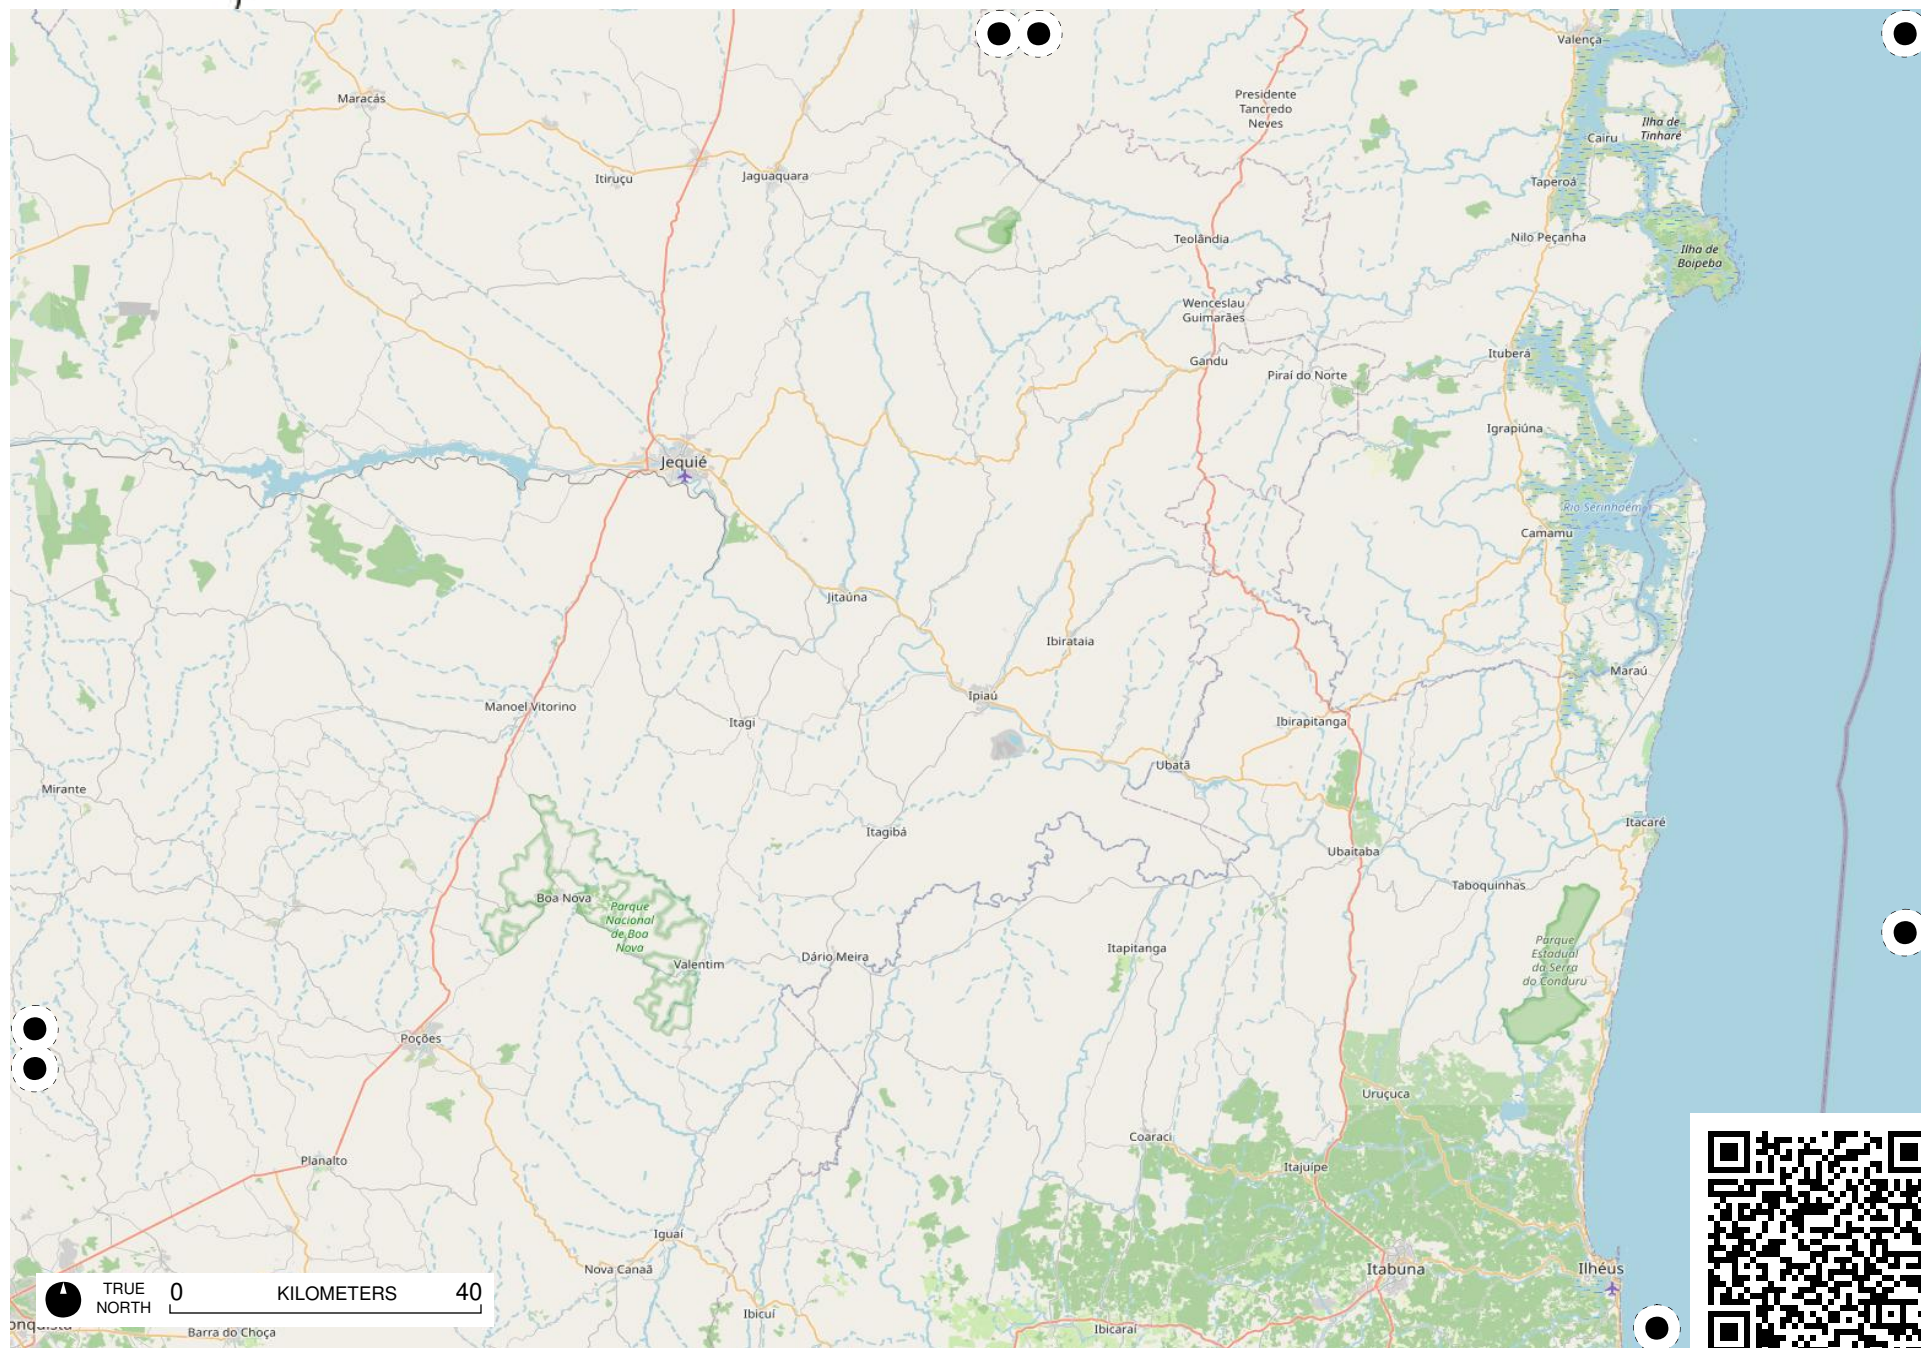

Terra Indígena
Pimentel
Barbosa

TRUE NORTH 0 KILOMETERS 40

TRUE NORTH 0 KILOMETERS 40

Área de
TRUE
NORTH
0 KILOMETERS 40
Cochá
- Citã

TRUE NORTH 0 KILOMETERS 40

Field Papers

Região Sudeste

<https://fieldpapers.org/atlas/1a1205nw/F7>

Field Papers

Região Sudeste

<https://fieldpapers.org/atlasses/1a1205nw/G7>

TRUE NORTH 0 KILOMETERS 40

Field Papers

Região Sudeste

<https://fieldpapers.org/atlasses/1a1205nw/H5>

TRUE NORTH 0 KILOMETERS 40

Field Papers

Região Sudeste

<https://fieldpapers.org/atlasses/1a1205nw/H6>

Field Papers

Região Sudeste

<https://fieldpapers.org/atlasses/1a1205nw/H7>

TRUE NORTH 0 KILOMETERS 40

Field Papers

Região Sudeste

<https://fieldpapers.org/atlasses/1a1205nw/l6>

TRUE NORTH 0 KILOMETERS 40

Field Papers

Região Sudeste

<https://fieldpapers.org/atlasses/1a1205nw/17>

TRUE NORTH 0 KILOMETERS 40