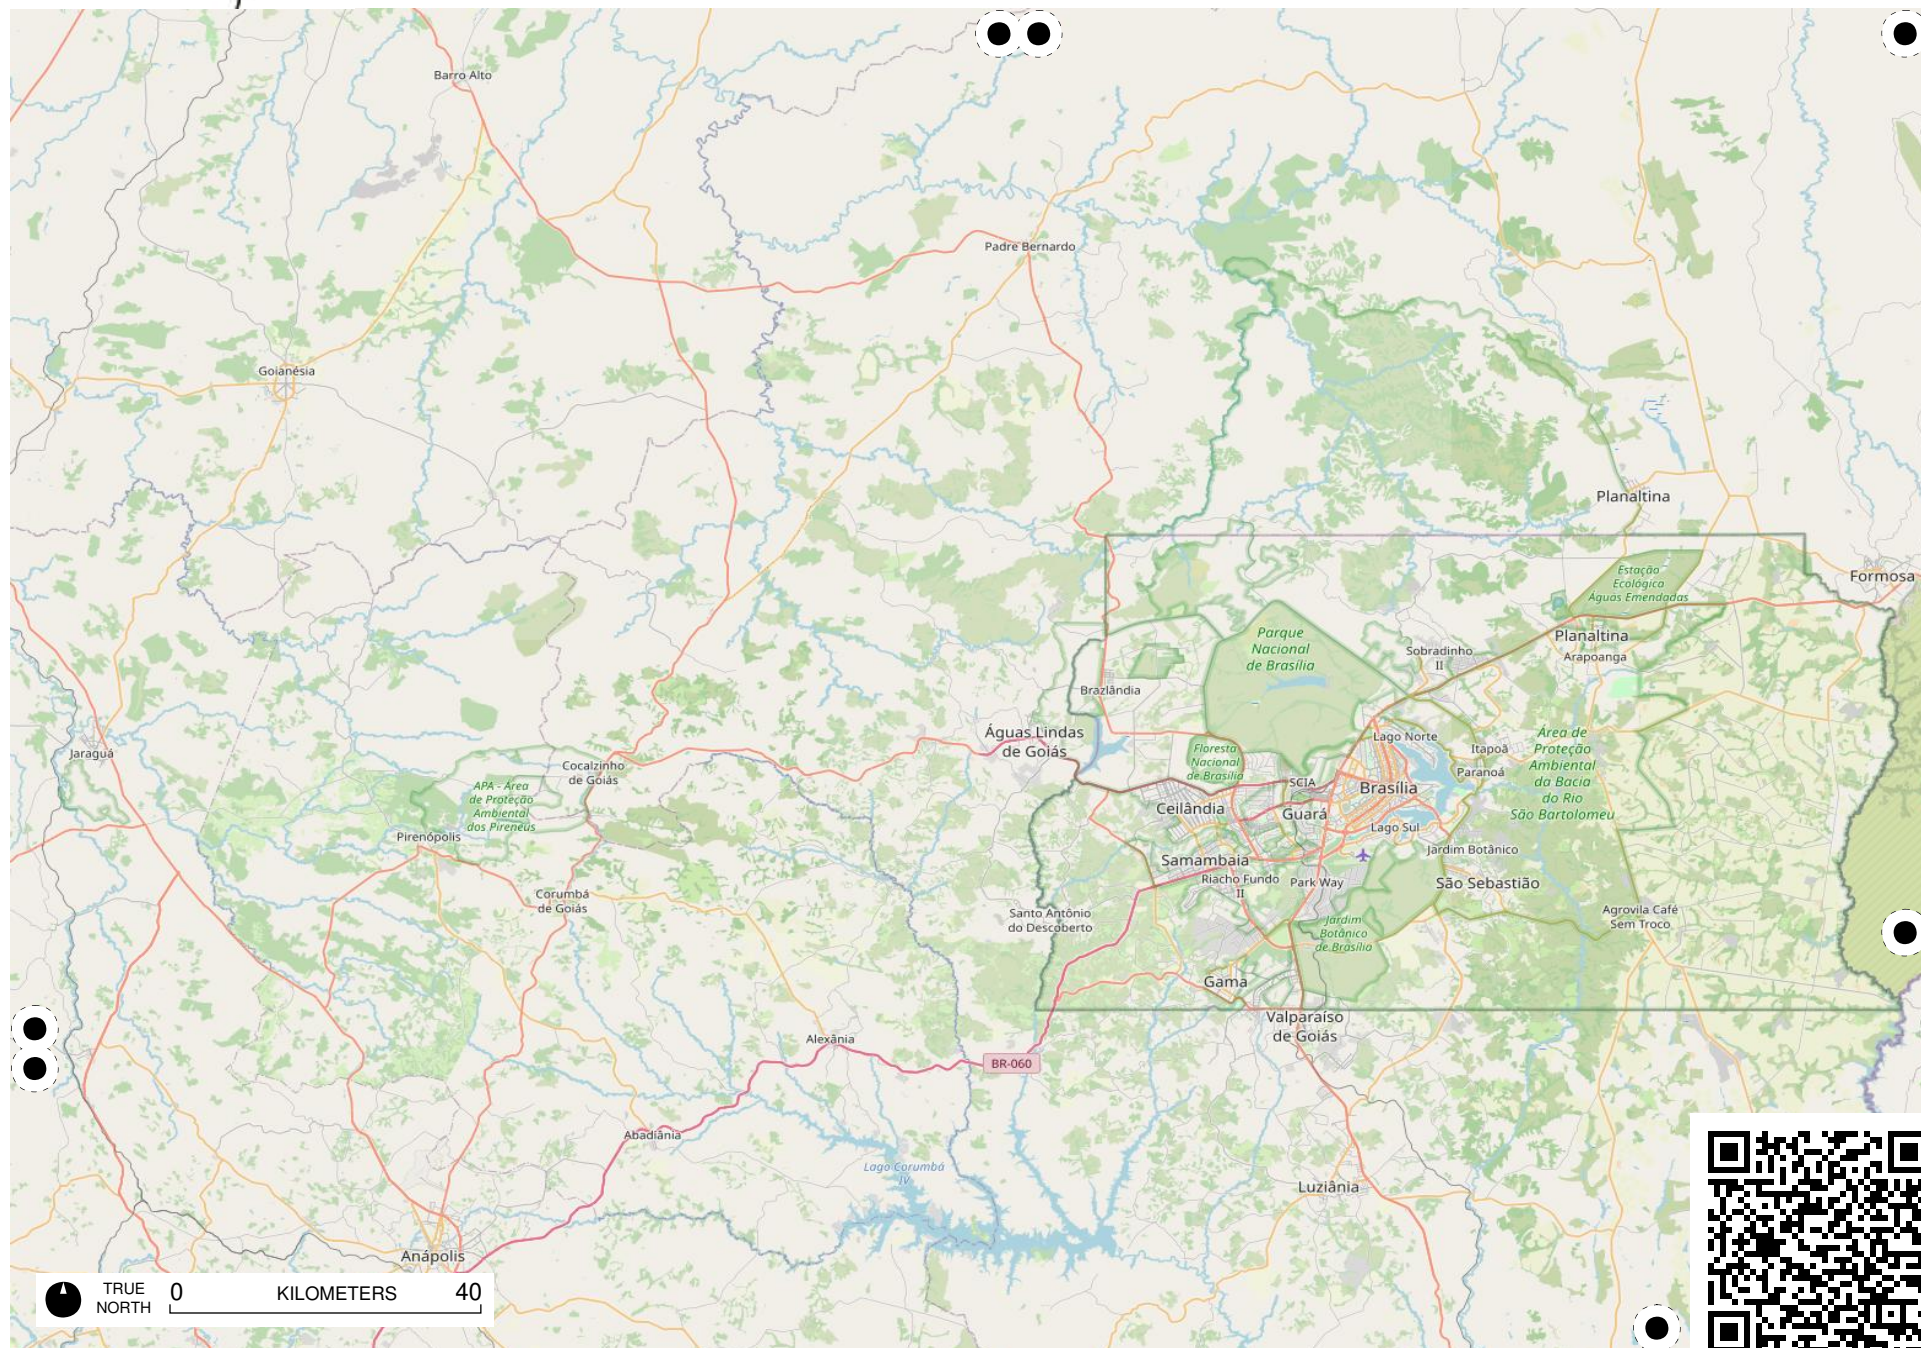

Terra Indígena
Pimentel
Barbosa

TRUE NORTH 0 KILOMETERS 40

TRUE NORTH 0 KILOMETERS 40

Área de
TRUE
NORTH
0 KILOMETERS 40
Cochá
- Citã

TRUE NORTH 0 KILOMETERS 40

Field Papers

Região Sudeste

<https://fieldpapers.org/atlas/1a1205nw/F7>

Field Papers

Região Sudeste

<https://fieldpapers.org/atlasses/1a1205nw/G7>

TRUE NORTH 0 KILOMETERS 40

Field Papers

Região Sudeste

<https://fieldpapers.org/atlasses/1a1205nw/H5>

TRUE NORTH 0 KILOMETERS 40

Field Papers

Região Sudeste

<https://fieldpapers.org/atlasses/1a1205nw/H6>

Field Papers

Região Sudeste

<https://fieldpapers.org/atlasses/1a1205nw/H7>

TRUE NORTH 0 KILOMETERS 40

Field Papers

Região Sudeste

<https://fieldpapers.org/atlasses/1a1205nw/l6>

TRUE NORTH 0 KILOMETERS 40

Field Papers

Região Sudeste

<https://fieldpapers.org/atlasses/1a1205nw/17>

TRUE NORTH 0 KILOMETERS 40