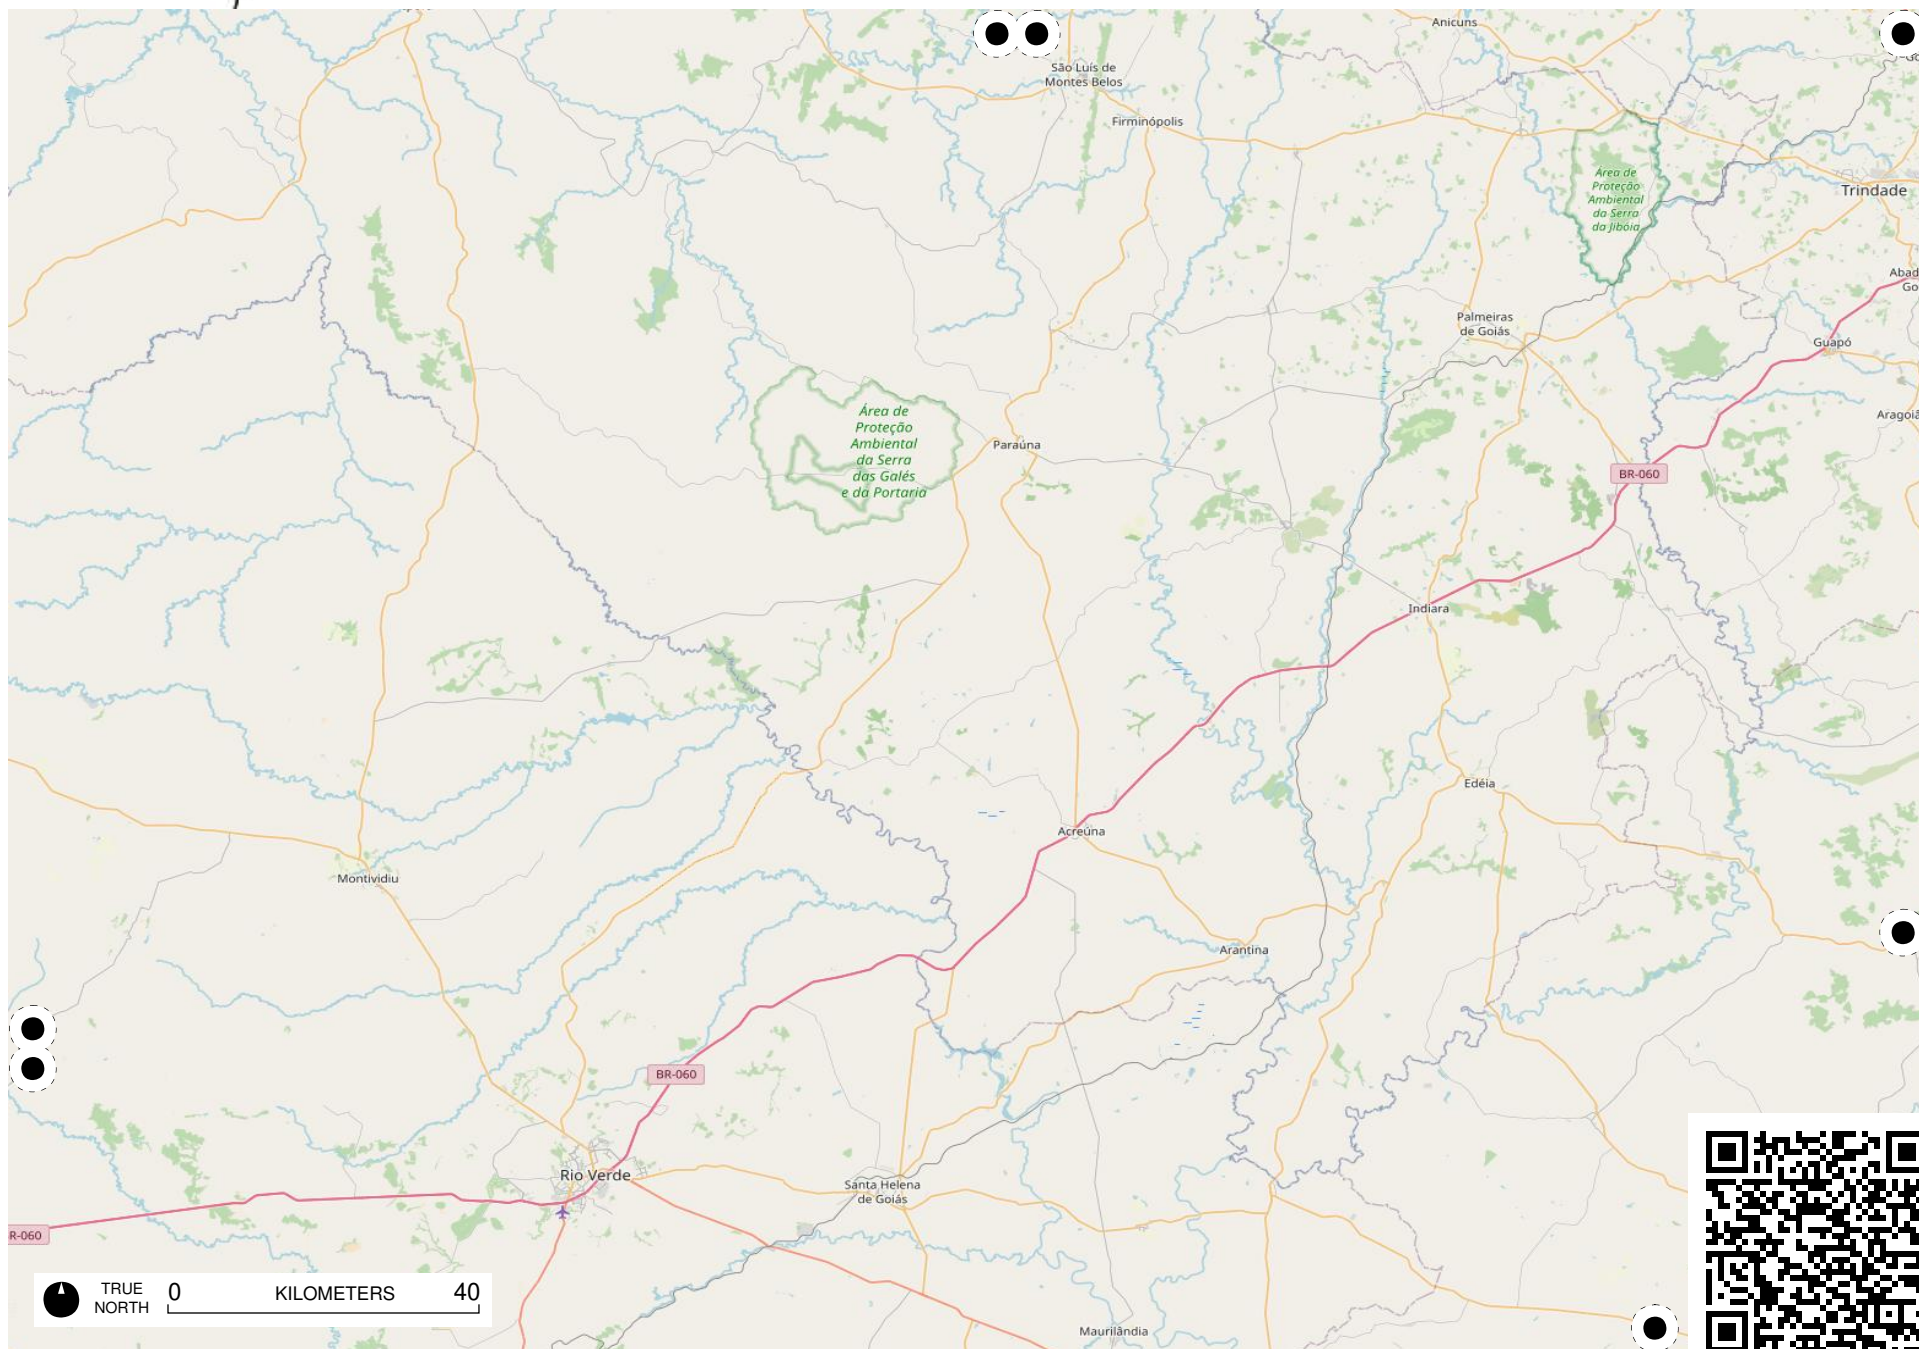

Terra Indígena
Pimentel
Barbosa

TRUE NORTH 0 KILOMETERS 40

TRUE NORTH 0 KILOMETERS 40

Área de
TRUE
NORTH
0 KILOMETERS 40
Cochá
- Citã

TRUE NORTH 0 KILOMETERS 40

Field Papers

Região Sudeste

<https://fieldpapers.org/atlas/1a1205nw/F7>

Field Papers

Região Sudeste

<https://fieldpapers.org/atlasses/1a1205nw/G7>

TRUE NORTH 0 KILOMETERS 40

Field Papers

Região Sudeste

<https://fieldpapers.org/atlasses/1a1205nw/H5>

TRUE NORTH 0 KILOMETERS 40

Field Papers

Região Sudeste

<https://fieldpapers.org/atlasses/1a1205nw/H6>

Field Papers

Região Sudeste

<https://fieldpapers.org/atlasses/1a1205nw/H7>

TRUE NORTH 0 KILOMETERS 40

Field Papers

Região Sudeste

<https://fieldpapers.org/atlasses/1a1205nw/l6>

TRUE NORTH 0 KILOMETERS 40

Field Papers

Região Sudeste

<https://fieldpapers.org/atlasses/1a1205nw/17>

TRUE NORTH 0 KILOMETERS 40