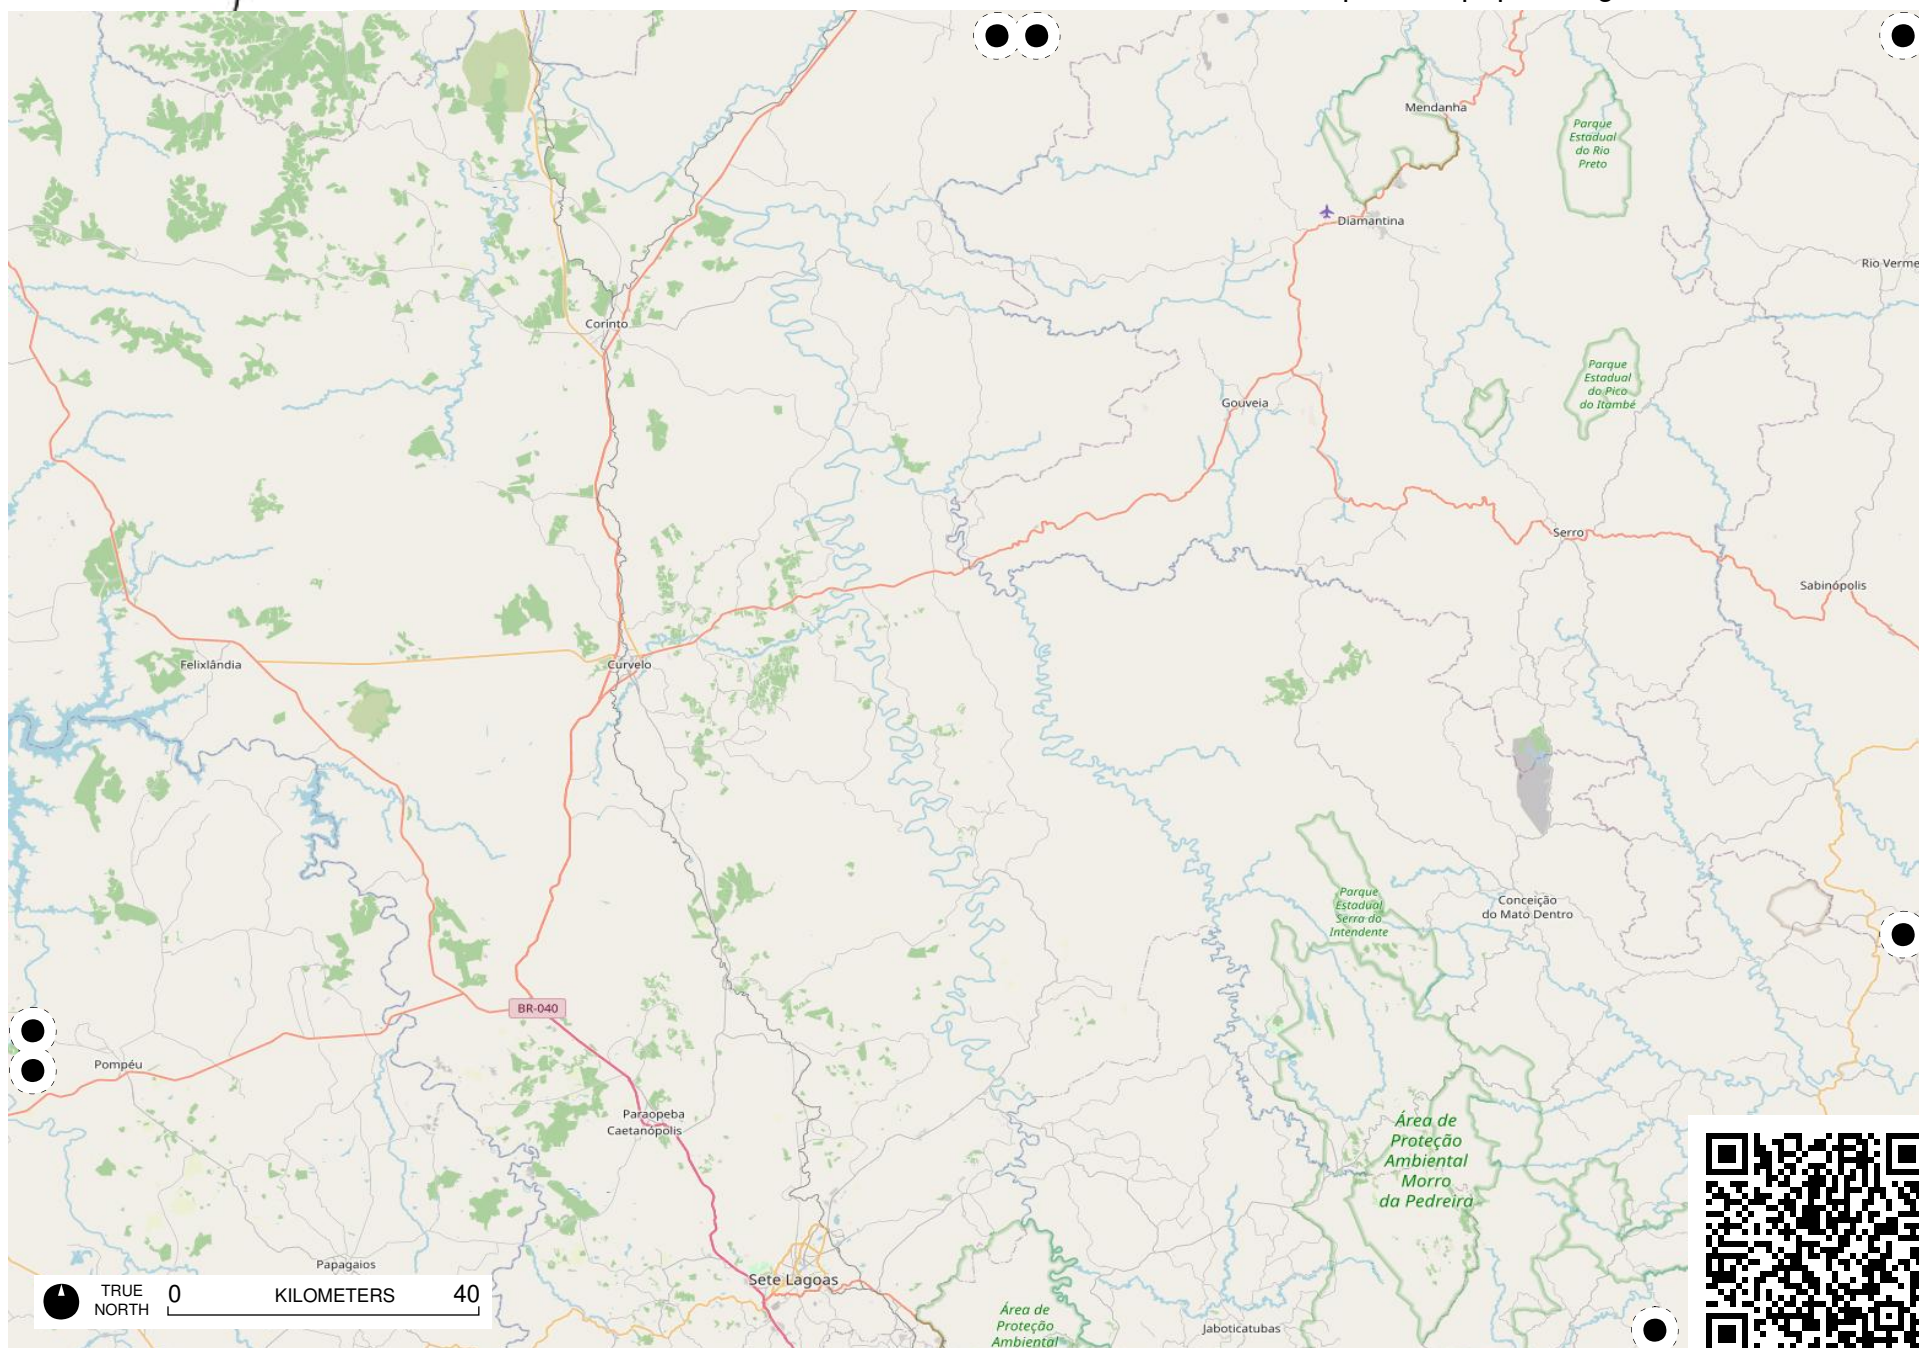

Terra Indígena
Pimentel
Barbosa

TRUE NORTH 0 KILOMETERS 40

TRUE NORTH 0 KILOMETERS 40

Área de
TRUE
NORTH
0 KILOMETERS 40
Cochá
- Citã

TRUE NORTH 0 KILOMETERS 40

Field Papers

Região Sudeste

<https://fieldpapers.org/atlas/1a1205nw/F7>

Field Papers

Região Sudeste

<https://fieldpapers.org/atlasses/1a1205nw/G7>

TRUE NORTH 0 KILOMETERS 40

Field Papers

Região Sudeste

<https://fieldpapers.org/atlasses/1a1205nw/H5>

TRUE NORTH 0 KILOMETERS 40

Field Papers

Região Sudeste

<https://fieldpapers.org/atlasses/1a1205nw/H6>

Field Papers

Região Sudeste

<https://fieldpapers.org/atlasses/1a1205nw/H7>

TRUE NORTH 0 KILOMETERS 40

Field Papers

Região Sudeste

<https://fieldpapers.org/atlasses/1a1205nw/l6>

TRUE NORTH 0 KILOMETERS 40

Field Papers

Região Sudeste

<https://fieldpapers.org/atlasses/1a1205nw/17>

TRUE NORTH 0 KILOMETERS 40