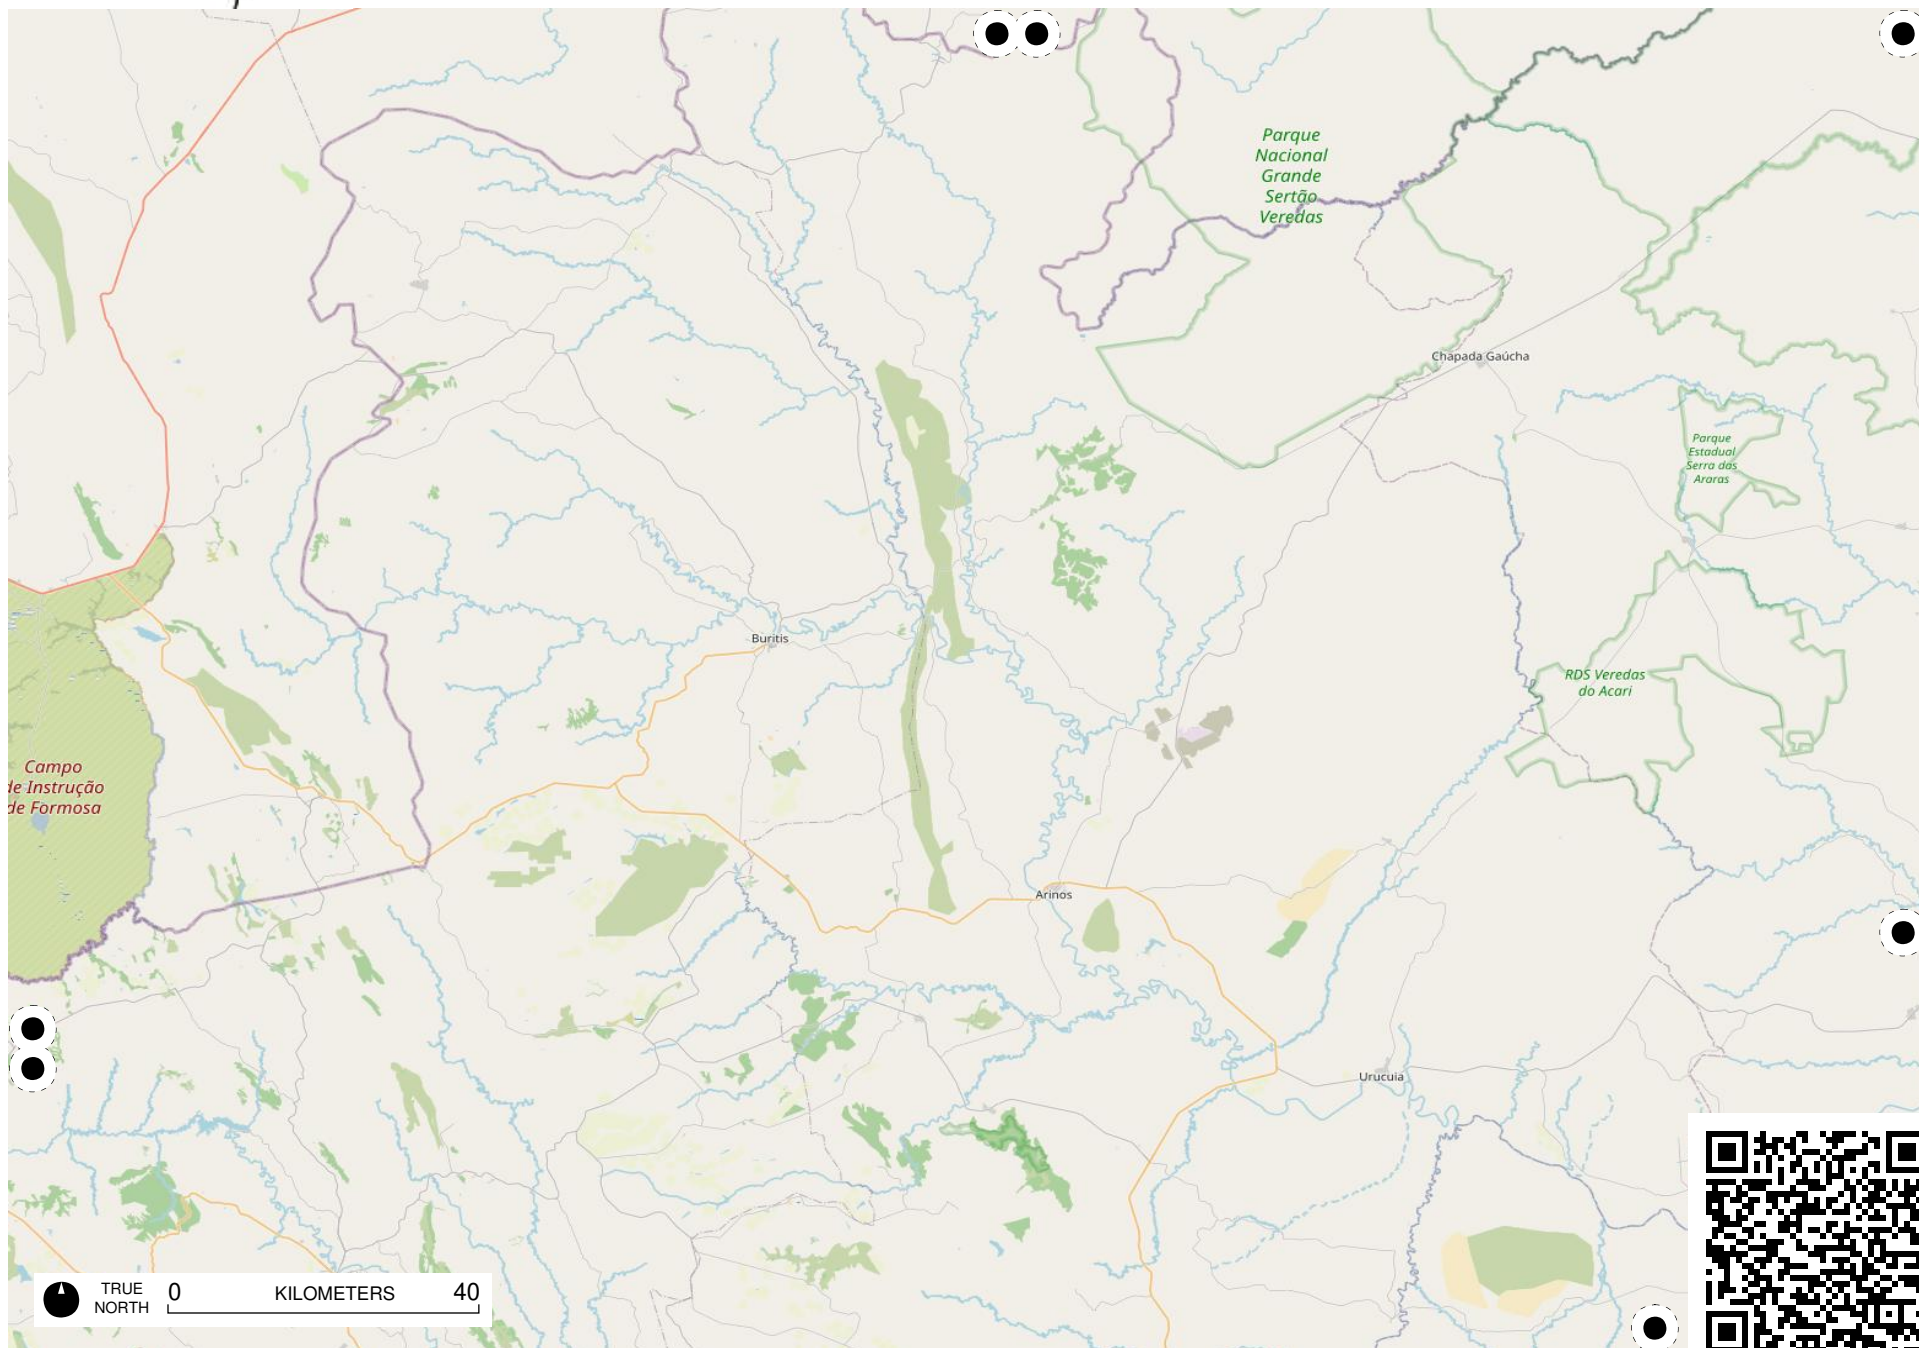

Terra Indígena
Pimentel
Barbosa

TRUE NORTH 0 KILOMETERS 40

TRUE NORTH 0 KILOMETERS 40

Área de
TRUE
NORTH
0 KILOMETERS 40
Cochá
- Citã

TRUE NORTH 0 KILOMETERS 40

Field Papers

Região Sudeste

<https://fieldpapers.org/atlas/1a1205nw/F7>

Field Papers

Região Sudeste

<https://fieldpapers.org/atlasses/1a1205nw/G7>

TRUE NORTH 0 KILOMETERS 40

Field Papers

Região Sudeste

<https://fieldpapers.org/atlasses/1a1205nw/H5>

TRUE NORTH 0 KILOMETERS 40

Field Papers

Região Sudeste

<https://fieldpapers.org/atlasses/1a1205nw/H6>

Field Papers

Região Sudeste

<https://fieldpapers.org/atlasses/1a1205nw/H7>

TRUE NORTH 0 KILOMETERS 40

Field Papers

Região Sudeste

<https://fieldpapers.org/atlasses/1a1205nw/l6>

TRUE NORTH 0 KILOMETERS 40

Field Papers

Região Sudeste

<https://fieldpapers.org/atlasses/1a1205nw/17>

TRUE NORTH 0 KILOMETERS 40