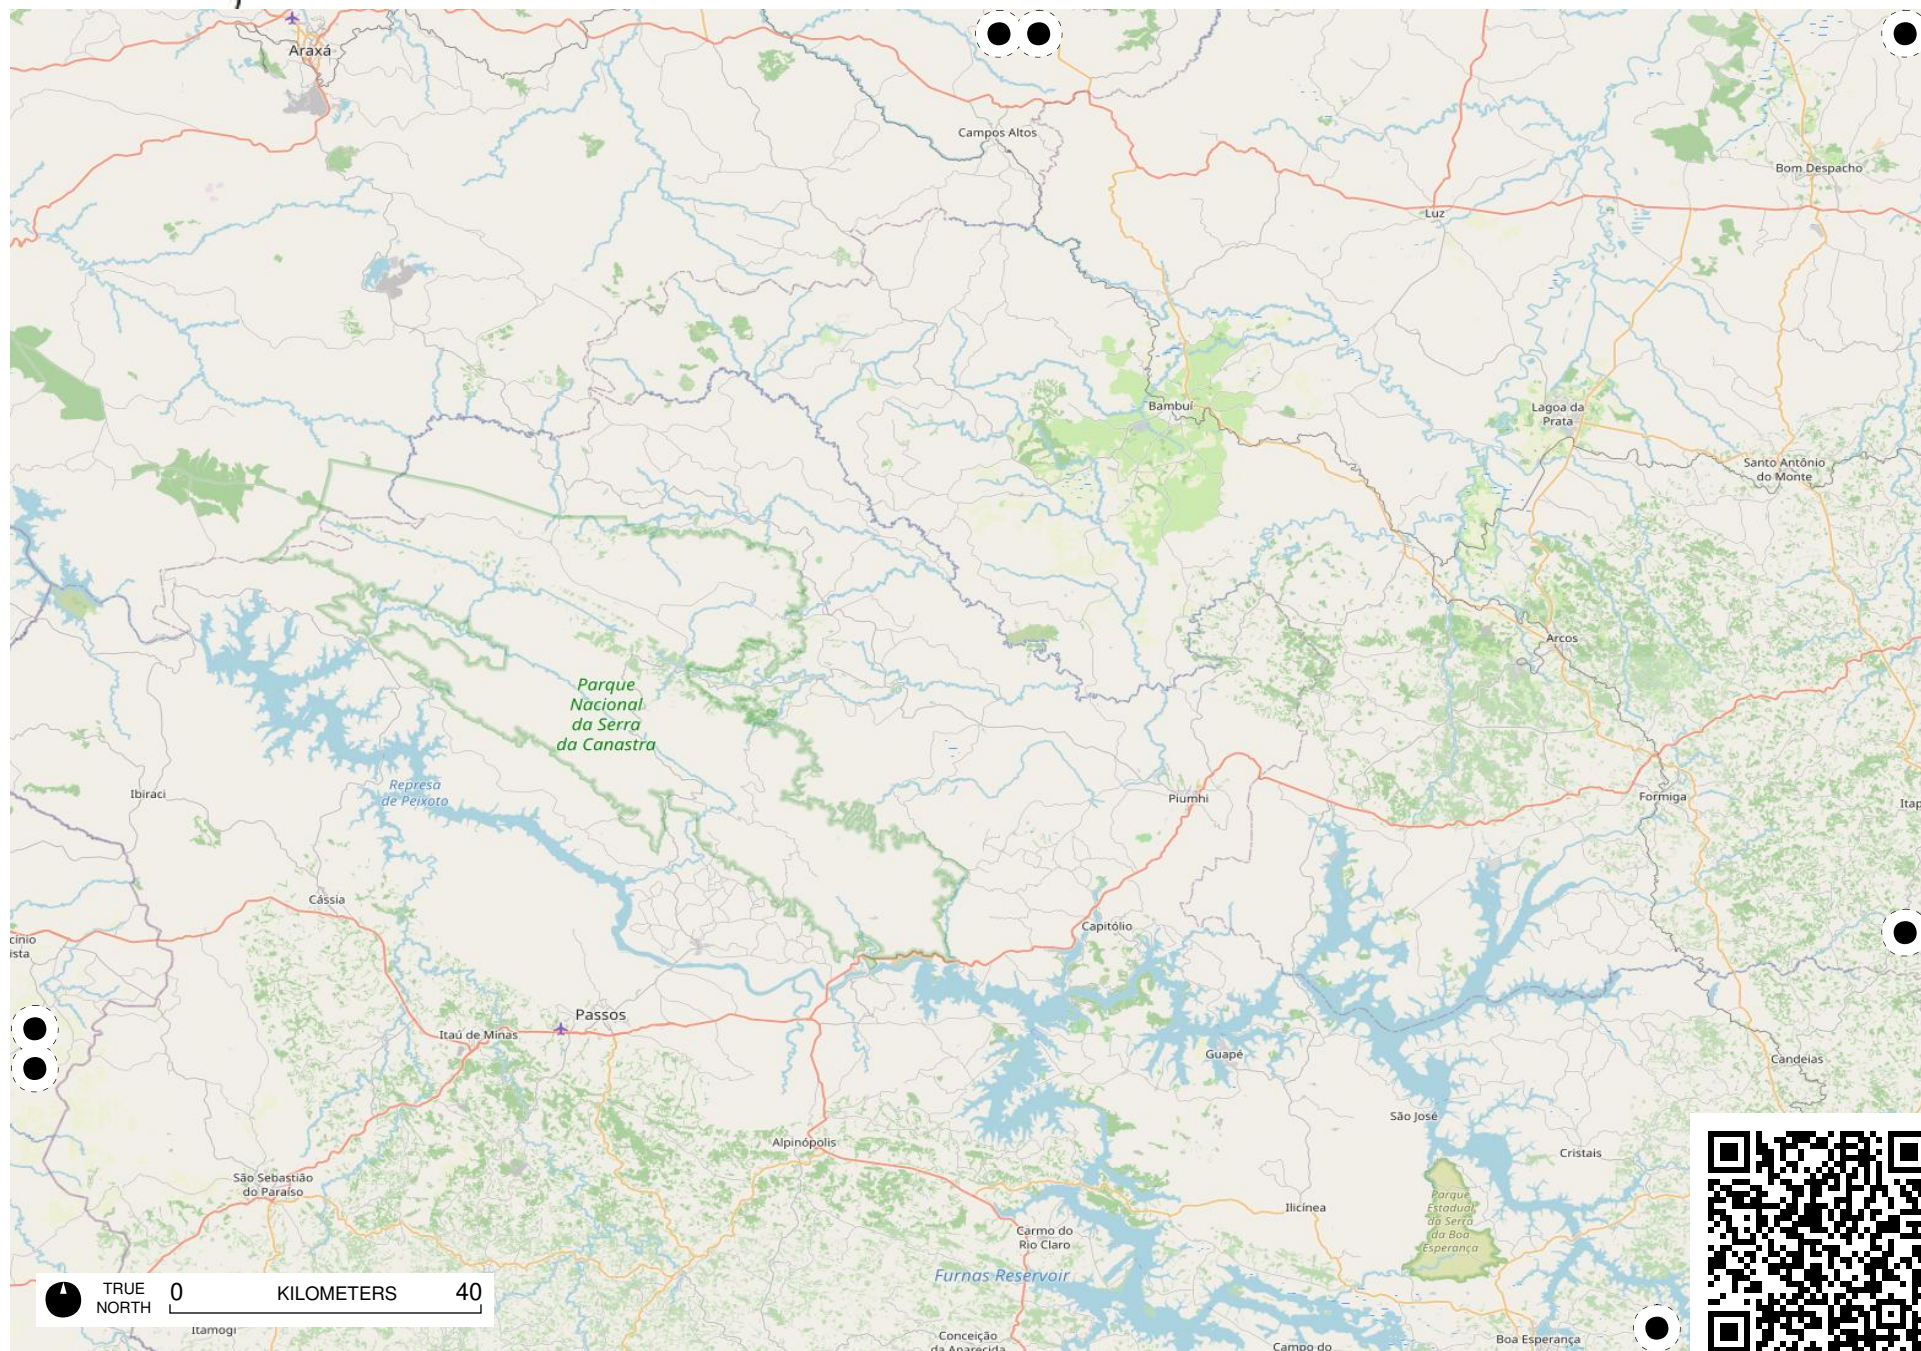

Terra Indígena
Pimentel
Barbosa

TRUE NORTH 0 KILOMETERS 40

TRUE NORTH 0 KILOMETERS 40

Área de
TRUE
NORTH
0 KILOMETERS 40
Cochá
- Citã

TRUE NORTH 0 KILOMETERS 40

Field Papers

Região Sudeste

<https://fieldpapers.org/atlas/1a1205nw/F7>

Field Papers

Região Sudeste

<https://fieldpapers.org/atlasses/1a1205nw/G7>

TRUE NORTH 0 KILOMETERS 40

Field Papers

Região Sudeste

<https://fieldpapers.org/atlasses/1a1205nw/H5>

TRUE NORTH 0 KILOMETERS 40

Field Papers

Região Sudeste

<https://fieldpapers.org/atlasses/1a1205nw/H6>

Field Papers

Região Sudeste

<https://fieldpapers.org/atlasses/1a1205nw/H7>

TRUE NORTH 0 KILOMETERS 40

Field Papers

Região Sudeste

<https://fieldpapers.org/atlasses/1a1205nw/l6>

TRUE NORTH 0 KILOMETERS 40

Field Papers

Região Sudeste

<https://fieldpapers.org/atlasses/1a1205nw/17>

TRUE NORTH 0 KILOMETERS 40