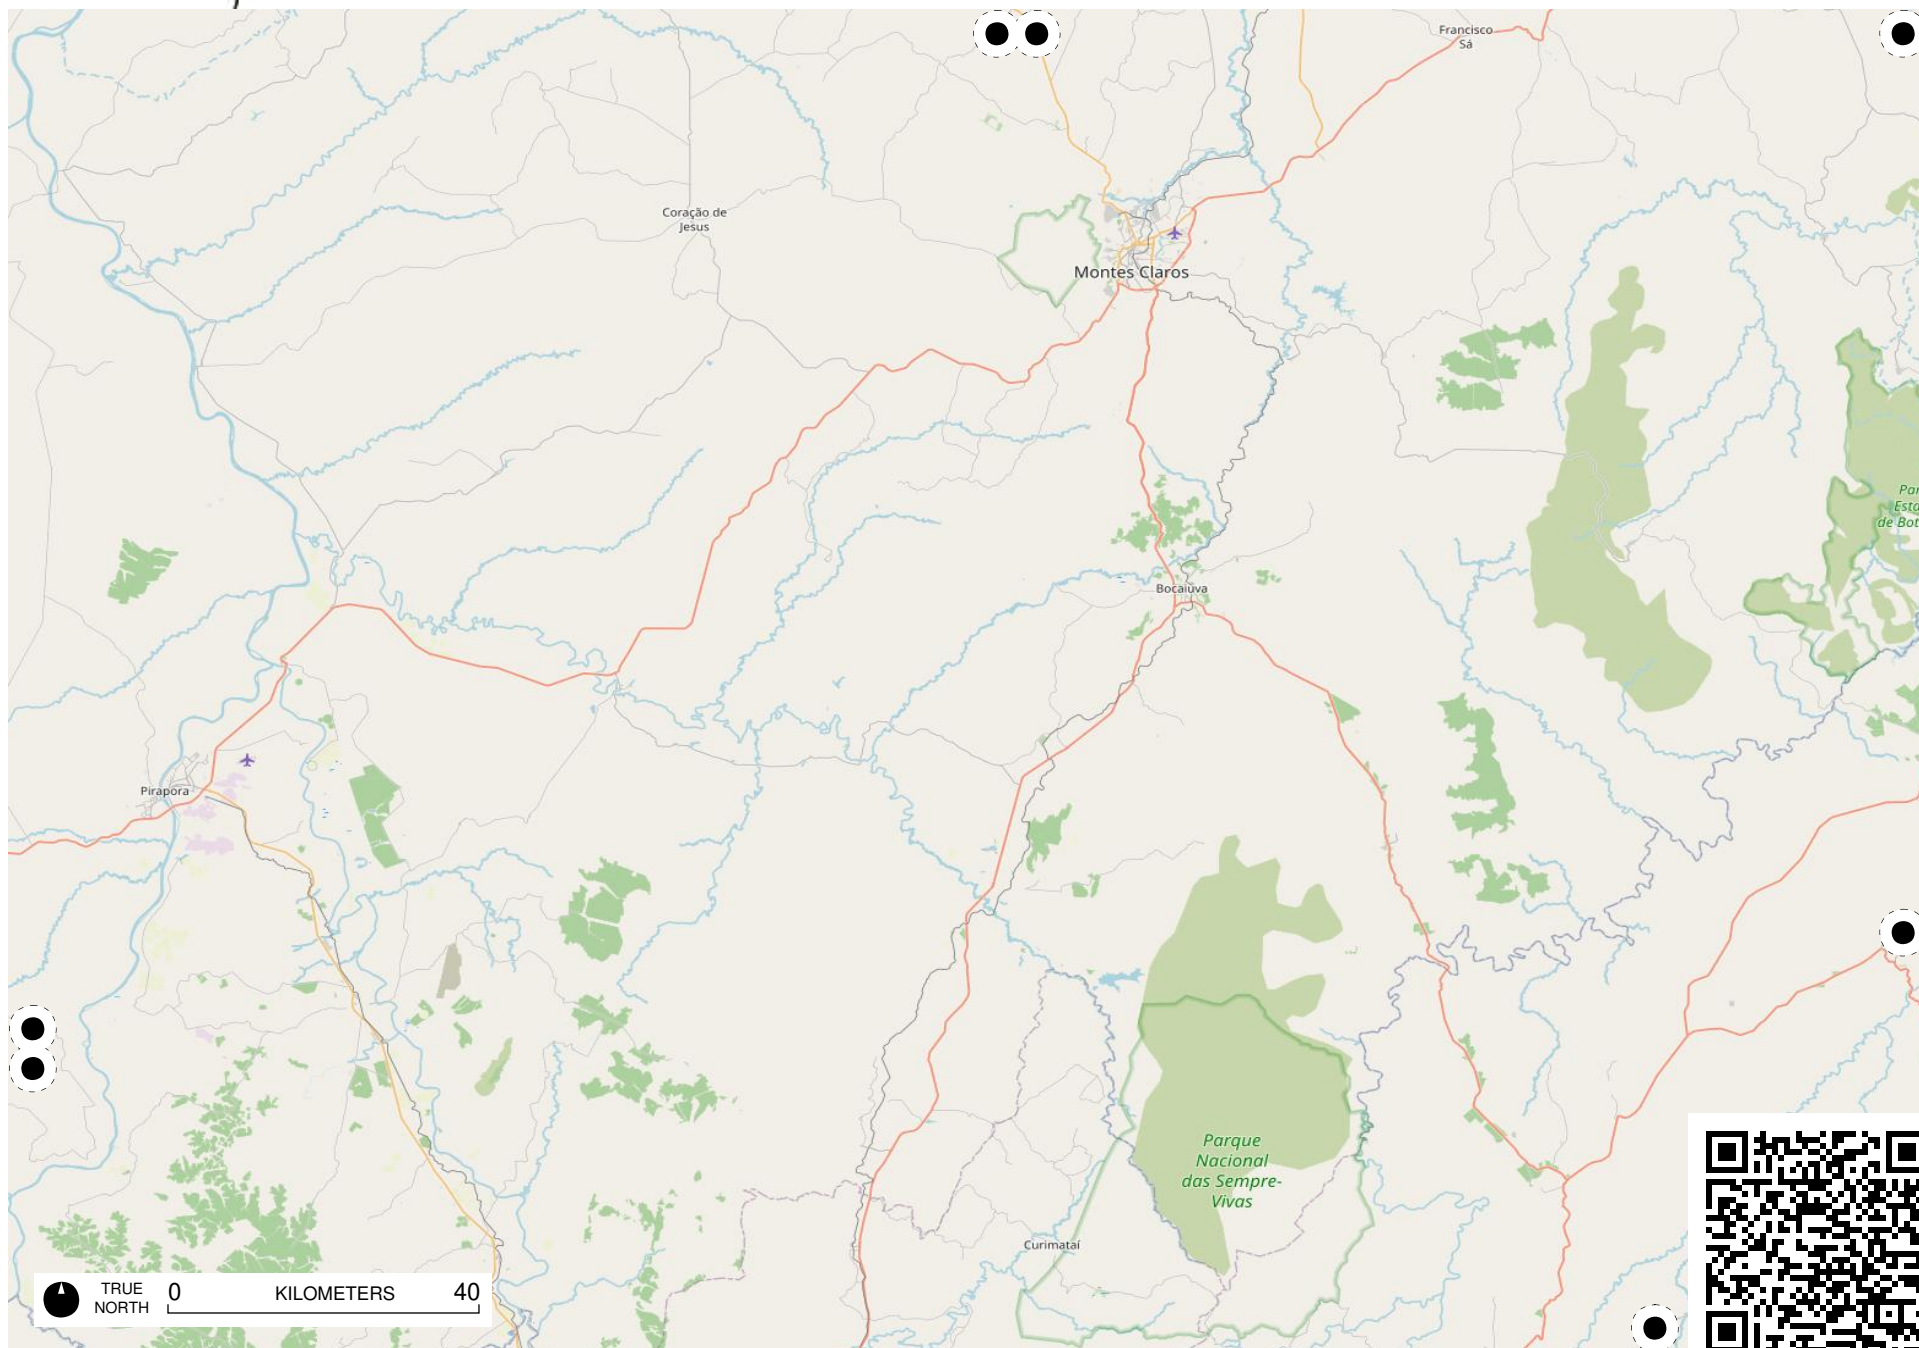

Terra Indígena
Pimentel
Barbosa

TRUE NORTH 0 KILOMETERS 40

TRUE NORTH 0 KILOMETERS 40

Área de
TRUE
NORTH
0 KILOMETERS 40
Cochá
- Citã

TRUE NORTH 0 KILOMETERS 40

Field Papers

Região Sudeste

<https://fieldpapers.org/atlas/1a1205nw/F7>

Field Papers

Região Sudeste

<https://fieldpapers.org/atlasses/1a1205nw/G7>

TRUE NORTH 0 KILOMETERS 40

Field Papers

Região Sudeste

<https://fieldpapers.org/atlasses/1a1205nw/H5>

TRUE NORTH 0 KILOMETERS 40

Field Papers

Região Sudeste

<https://fieldpapers.org/atlasses/1a1205nw/H6>

Field Papers

Região Sudeste

<https://fieldpapers.org/atlasses/1a1205nw/H7>

TRUE NORTH 0 KILOMETERS 40

Field Papers

Região Sudeste

<https://fieldpapers.org/atlasses/1a1205nw/l6>

TRUE NORTH 0 KILOMETERS 40

Field Papers

Região Sudeste

<https://fieldpapers.org/atlasses/1a1205nw/17>

TRUE NORTH 0 KILOMETERS 40