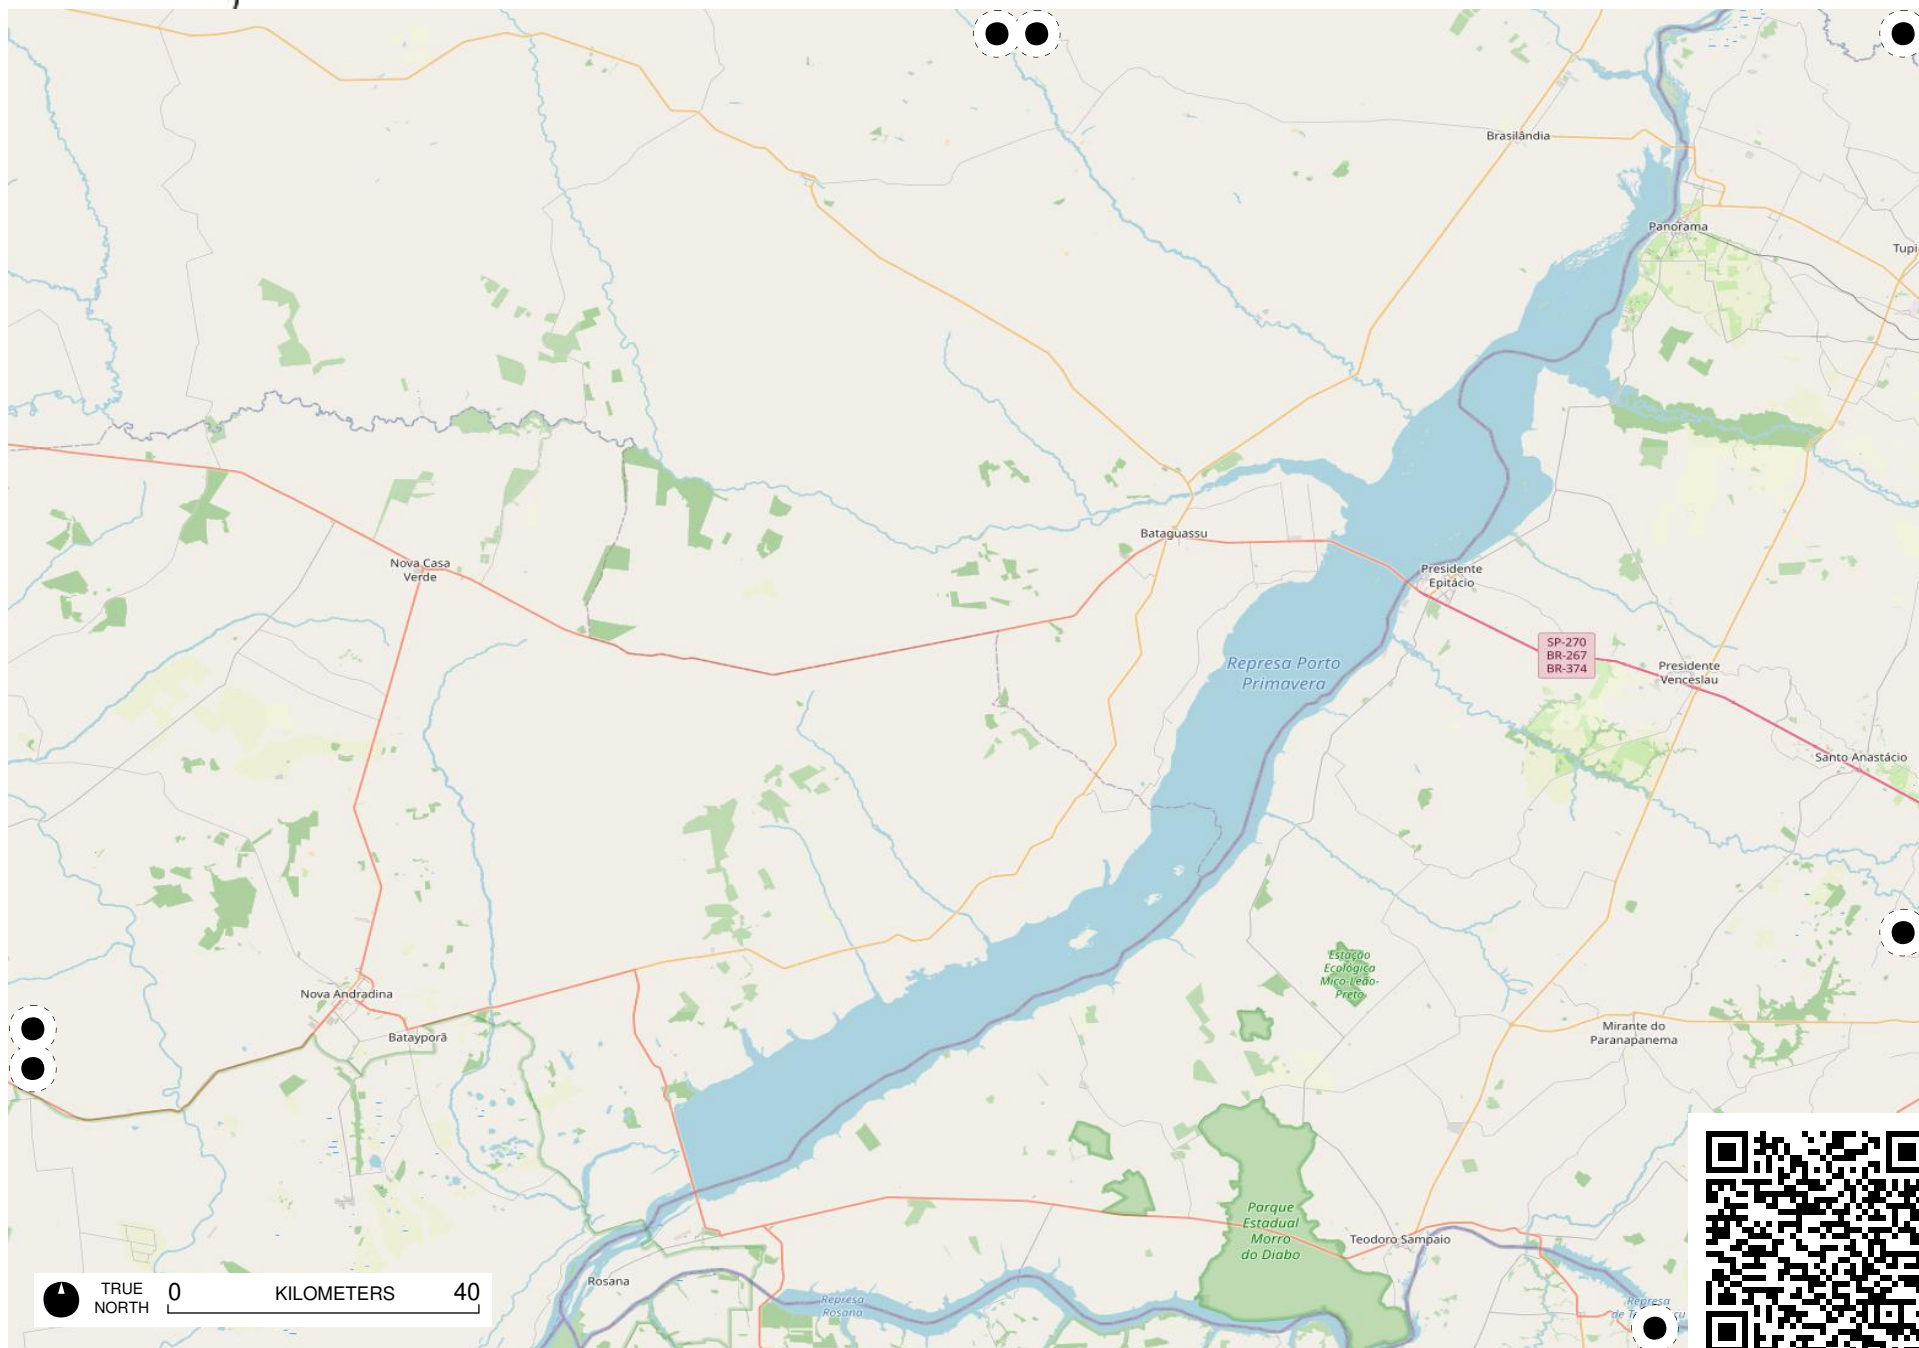

Terra Indígena
Pimentel
Barbosa

TRUE NORTH 0 KILOMETERS 40

TRUE NORTH 0 KILOMETERS 40

Área de
TRUE
NORTH
0 KILOMETERS 40
Cochá
- Citã

TRUE NORTH 0 KILOMETERS 40

Field Papers

Região Sudeste

<https://fieldpapers.org/atlas/1a1205nw/F7>

Field Papers

Região Sudeste

<https://fieldpapers.org/atlasses/1a1205nw/G7>

TRUE NORTH 0 KILOMETERS 40

Field Papers

Região Sudeste

<https://fieldpapers.org/atlasses/1a1205nw/H5>

TRUE NORTH 0 KILOMETERS 40

Field Papers

Região Sudeste

<https://fieldpapers.org/atlasses/1a1205nw/H6>

Field Papers

Região Sudeste

<https://fieldpapers.org/atlasses/1a1205nw/H7>

TRUE NORTH 0 KILOMETERS 40

Field Papers

Região Sudeste

<https://fieldpapers.org/atlasses/1a1205nw/l6>

TRUE NORTH 0 KILOMETERS 40

Field Papers

Região Sudeste

<https://fieldpapers.org/atlasses/1a1205nw/17>

TRUE NORTH 0 KILOMETERS 40