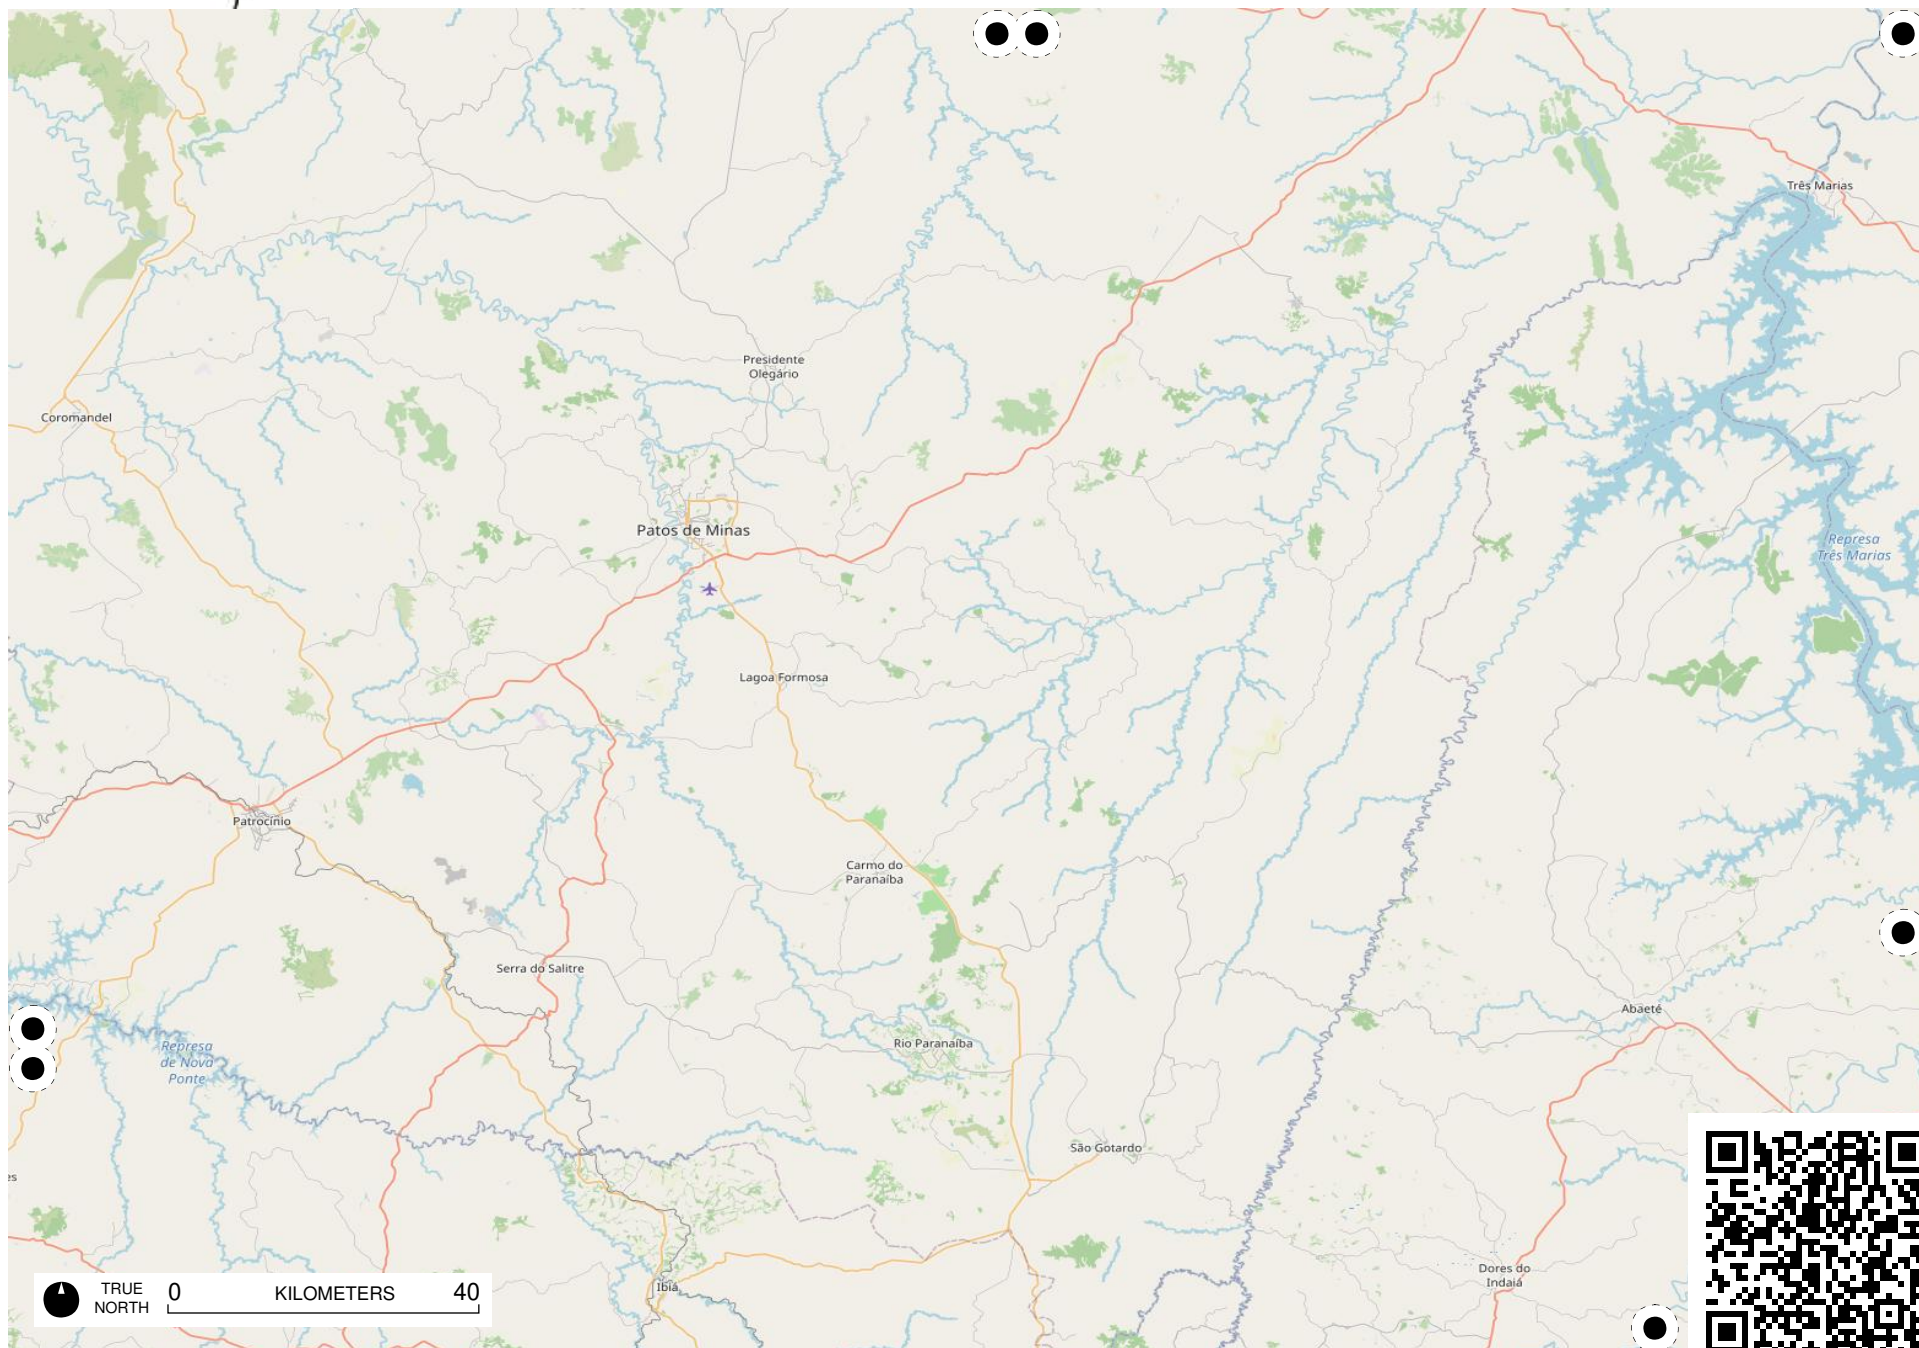

Terra Indígena
Pimentel
Barbosa

TRUE NORTH 0 KILOMETERS 40

TRUE NORTH 0 KILOMETERS 40

Área de
TRUE
NORTH
0 KILOMETERS 40
Cochá
- Citã

TRUE NORTH 0 KILOMETERS 40

Field Papers

Região Sudeste

<https://fieldpapers.org/atlas/1a1205nw/F7>

Field Papers

Região Sudeste

<https://fieldpapers.org/atlasses/1a1205nw/G7>

TRUE NORTH 0 KILOMETERS 40

Field Papers

Região Sudeste

<https://fieldpapers.org/atlasses/1a1205nw/H5>

TRUE NORTH 0 KILOMETERS 40

Field Papers

Região Sudeste

<https://fieldpapers.org/atlasses/1a1205nw/H6>

Field Papers

Região Sudeste

<https://fieldpapers.org/atlasses/1a1205nw/H7>

TRUE NORTH 0 KILOMETERS 40

Field Papers

Região Sudeste

<https://fieldpapers.org/atlasses/1a1205nw/l6>

TRUE NORTH 0 KILOMETERS 40

Field Papers

Região Sudeste

<https://fieldpapers.org/atlasses/1a1205nw/17>

TRUE NORTH 0 KILOMETERS 40