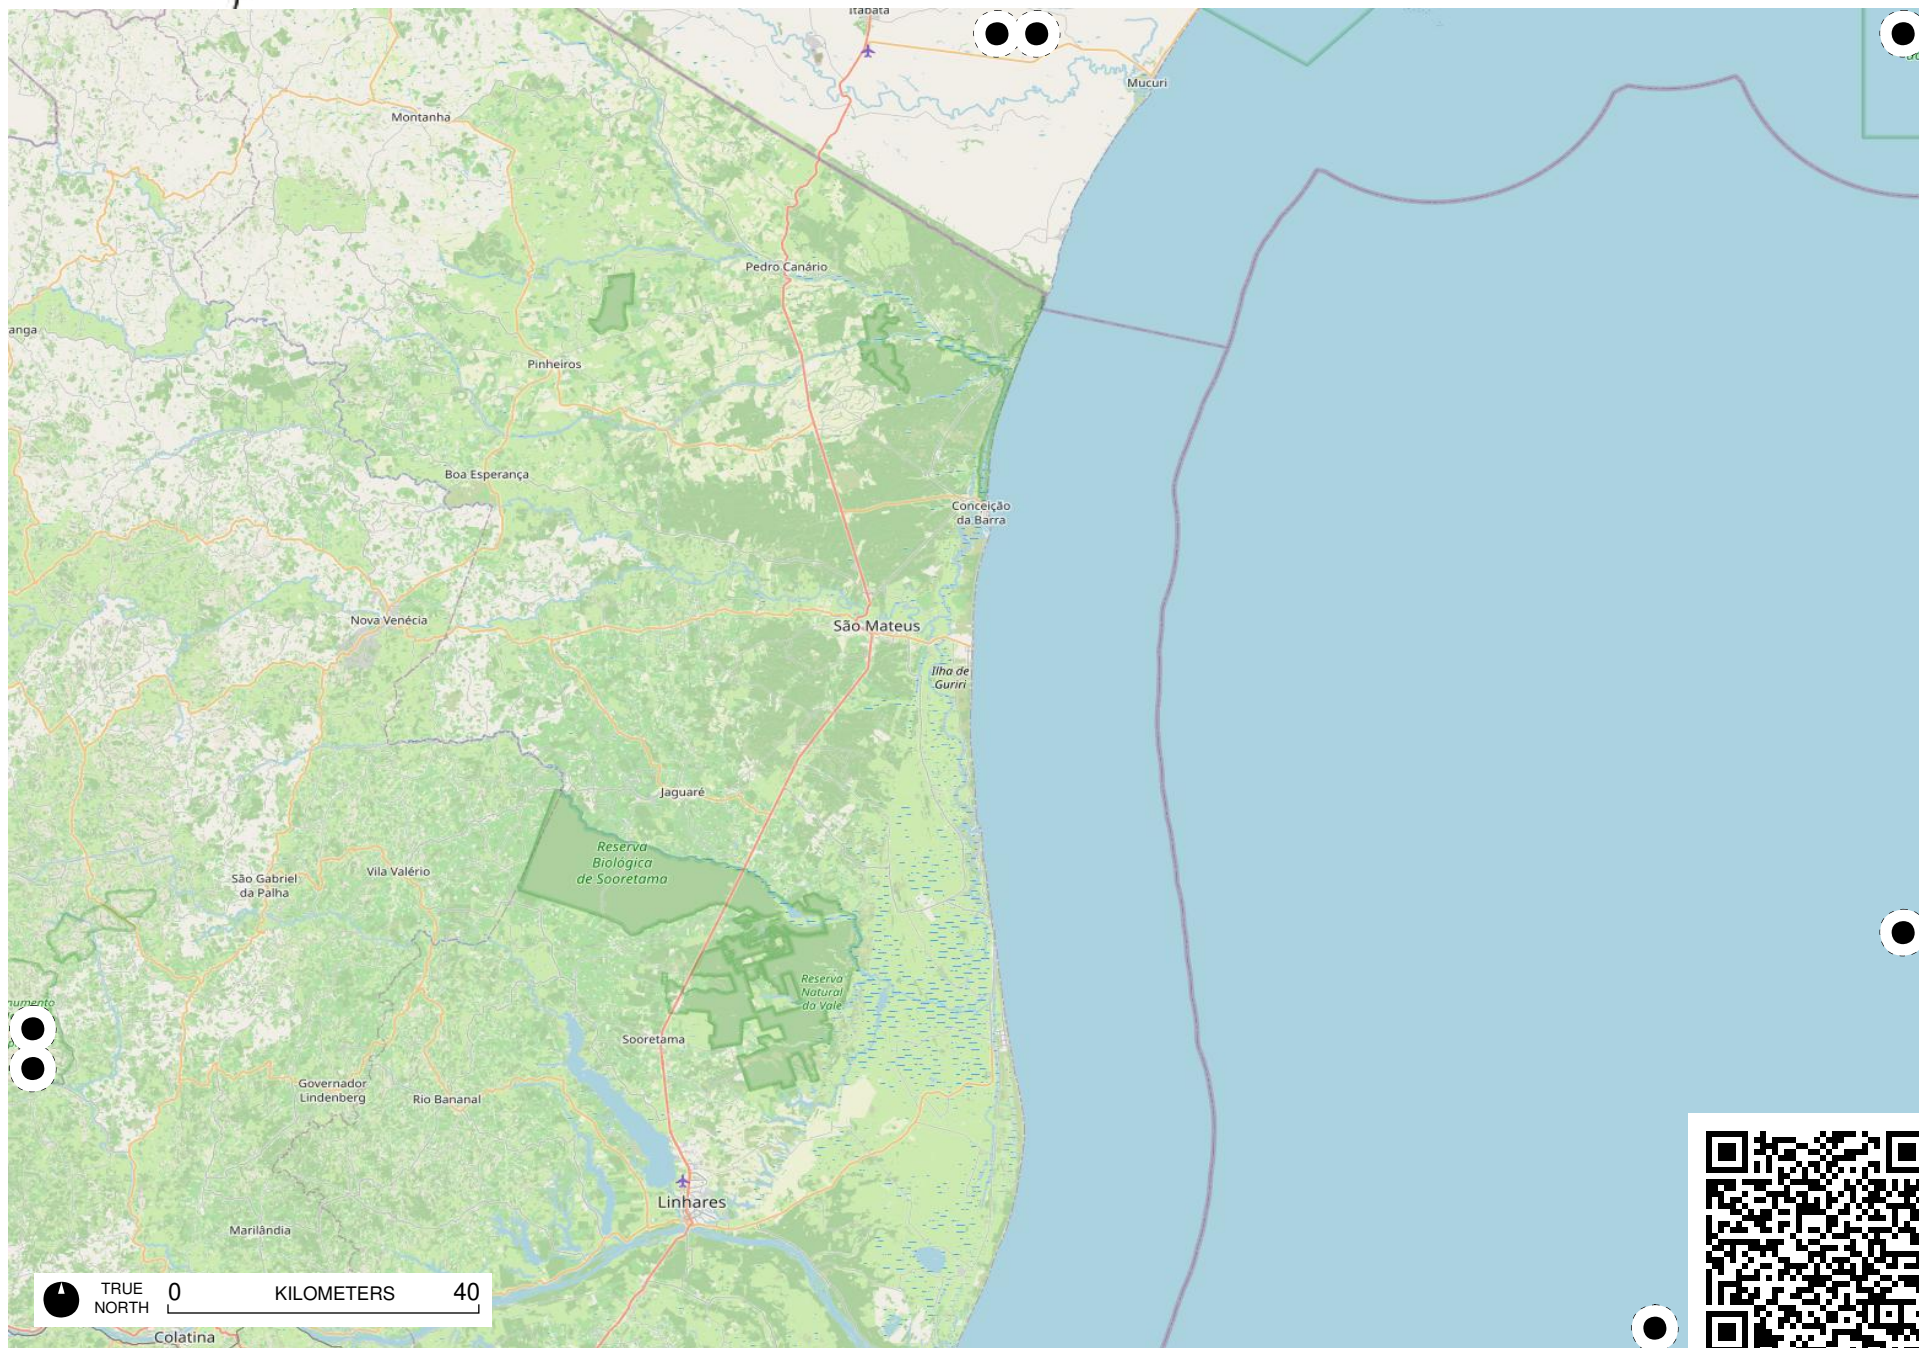

Terra Indígena
Pimentel
Barbosa

TRUE NORTH 0 KILOMETERS 40

TRUE NORTH 0 KILOMETERS 40

Área de
TRUE
NORTH
0 KILOMETERS 40
Cochá
- Citã

TRUE NORTH 0 KILOMETERS 40

Field Papers

Região Sudeste

<https://fieldpapers.org/atlas/1a1205nw/F7>

Field Papers

Região Sudeste

<https://fieldpapers.org/atlasses/1a1205nw/G7>

TRUE NORTH 0 KILOMETERS 40

Field Papers

Região Sudeste

<https://fieldpapers.org/atlasses/1a1205nw/H5>

TRUE NORTH 0 KILOMETERS 40

Field Papers

Região Sudeste

<https://fieldpapers.org/atlasses/1a1205nw/H6>

Field Papers

Região Sudeste

<https://fieldpapers.org/atlasses/1a1205nw/H7>

TRUE NORTH 0 KILOMETERS 40

Field Papers

Região Sudeste

<https://fieldpapers.org/atlasses/1a1205nw/l6>

TRUE NORTH 0 KILOMETERS 40

Field Papers

Região Sudeste

<https://fieldpapers.org/atlasses/1a1205nw/17>

TRUE NORTH 0 KILOMETERS 40