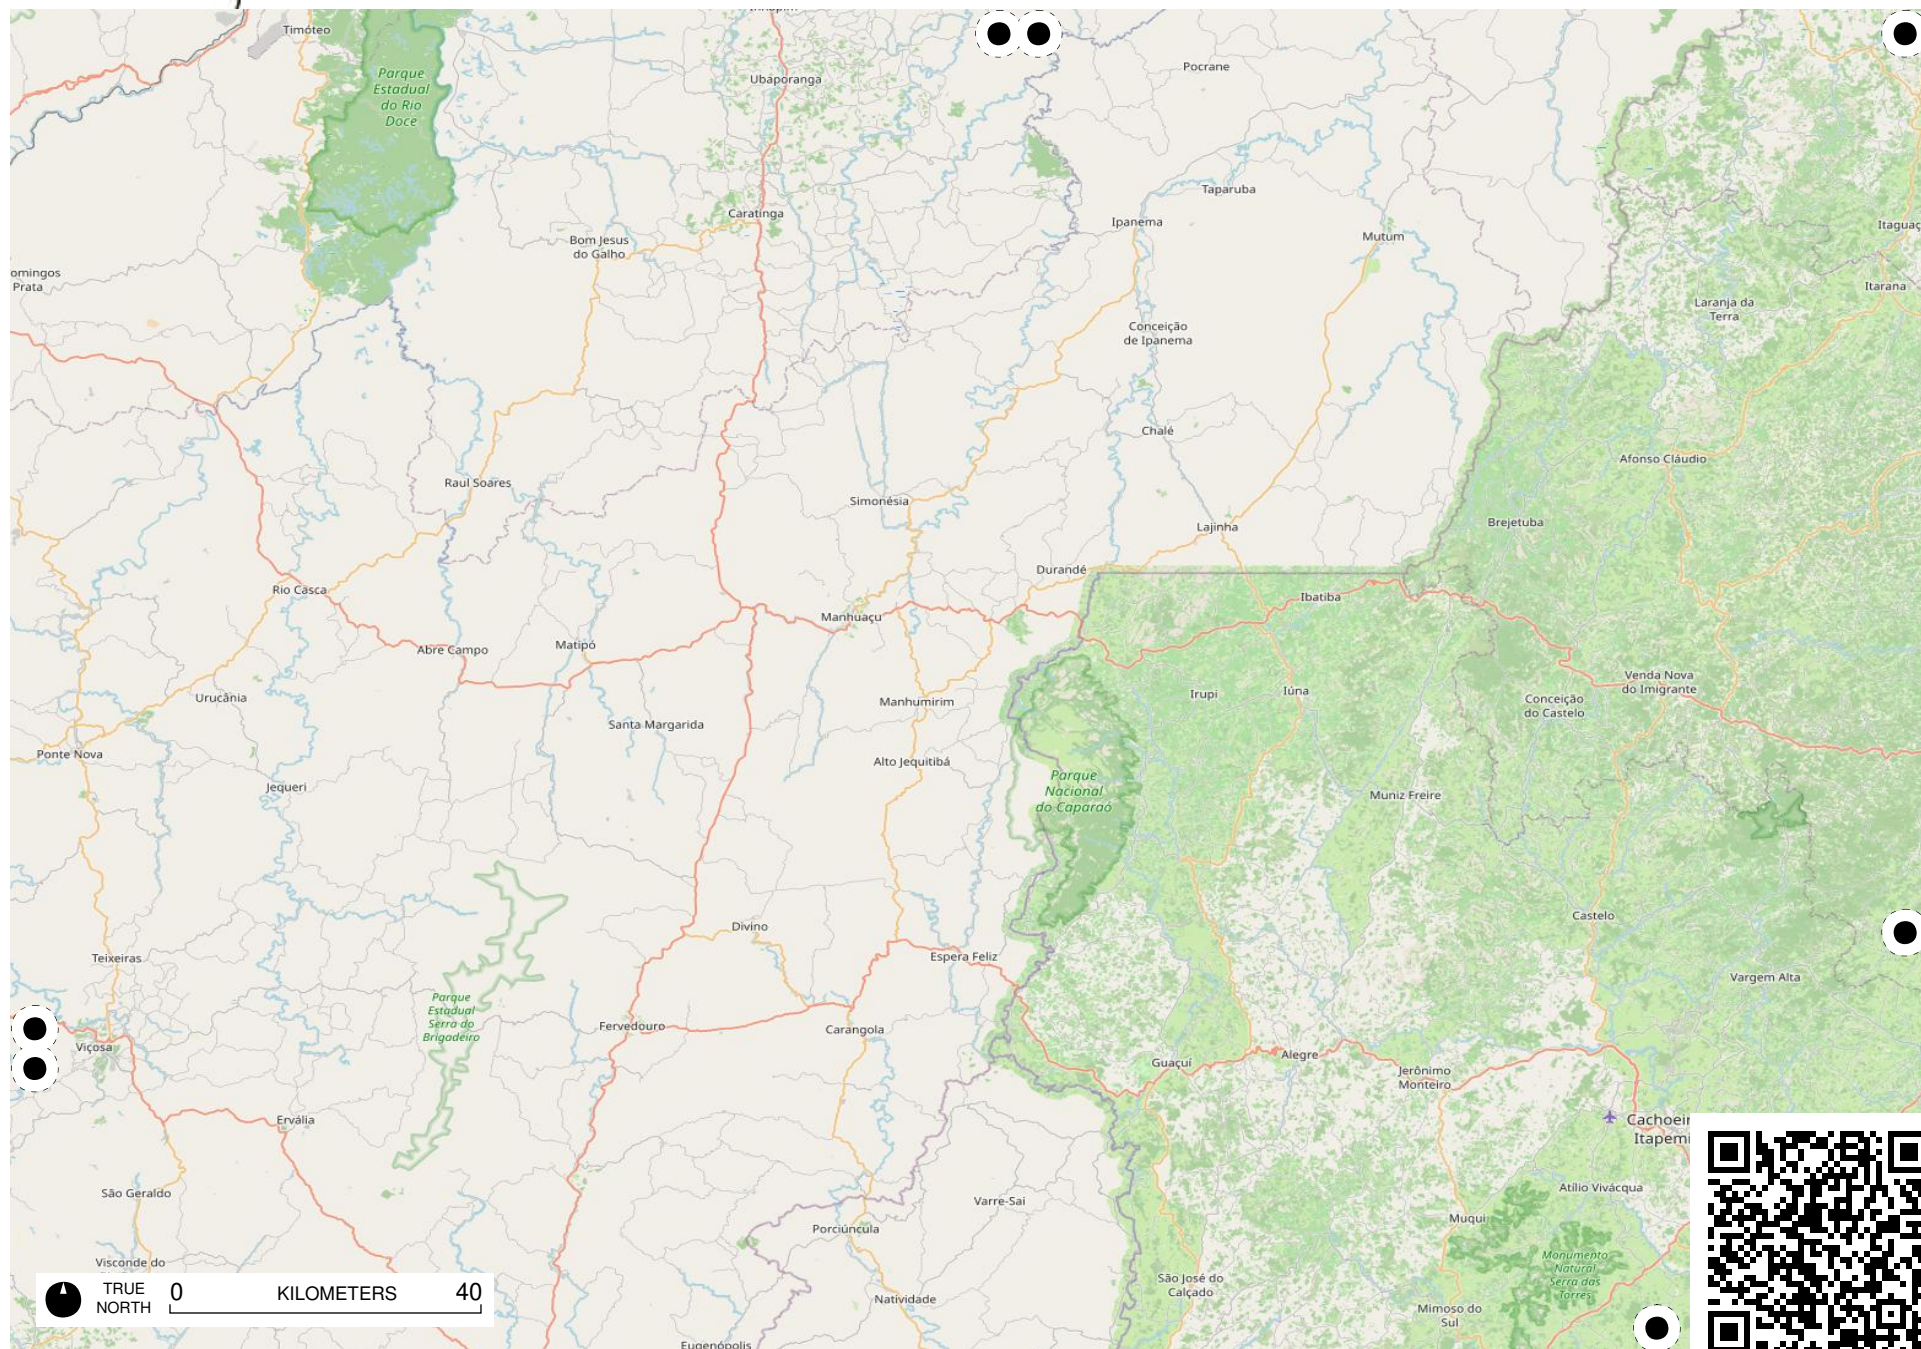

Terra Indígena
Pimentel
Barbosa

TRUE NORTH 0 KILOMETERS 40

TRUE NORTH 0 KILOMETERS 40

Área de
TRUE
NORTH
0 KILOMETERS 40
Cochá
- Citã

TRUE NORTH 0 KILOMETERS 40

Field Papers

Região Sudeste

<https://fieldpapers.org/atlas/1a1205nw/F7>

Field Papers

Região Sudeste

<https://fieldpapers.org/atlasses/1a1205nw/G7>

TRUE NORTH 0 KILOMETERS 40

Field Papers

Região Sudeste

<https://fieldpapers.org/atlasses/1a1205nw/H5>

TRUE NORTH 0 KILOMETERS 40

Field Papers

Região Sudeste

<https://fieldpapers.org/atlasses/1a1205nw/H6>

Field Papers

Região Sudeste

<https://fieldpapers.org/atlasses/1a1205nw/H7>

TRUE NORTH 0 KILOMETERS 40

Field Papers

Região Sudeste

<https://fieldpapers.org/atlasses/1a1205nw/l6>

TRUE NORTH 0 KILOMETERS 40

Field Papers

Região Sudeste

<https://fieldpapers.org/atlasses/1a1205nw/17>

TRUE NORTH 0 KILOMETERS 40