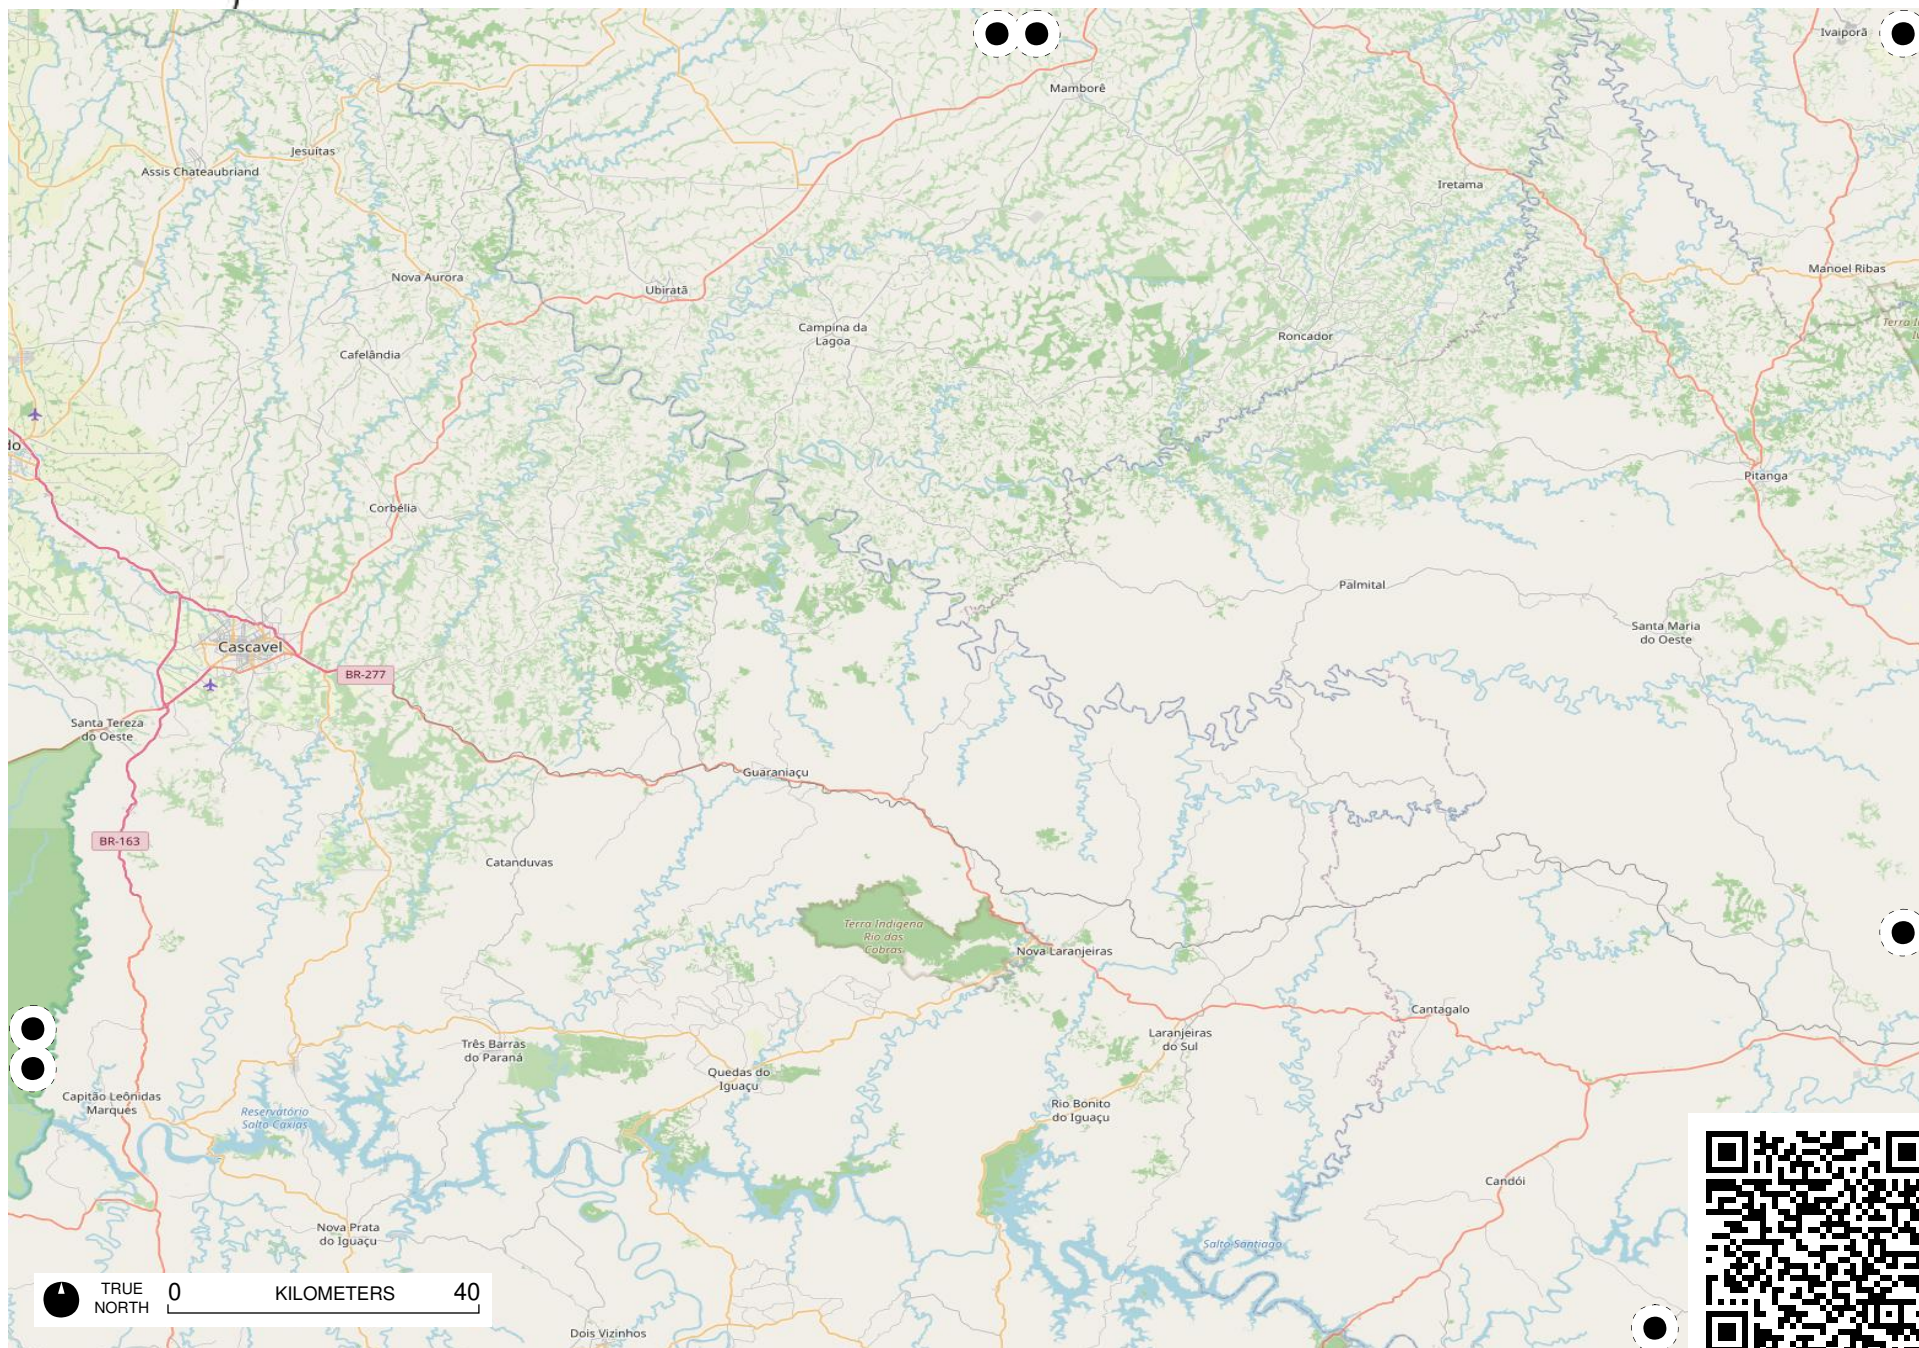

Terra Indígena
Pimentel
Barbosa

TRUE NORTH 0 KILOMETERS 40

TRUE NORTH 0 KILOMETERS 40

Área de
TRUE
NORTH
0 KILOMETERS 40
Cochá
- Citã

TRUE NORTH 0 KILOMETERS 40

Field Papers

Região Sudeste

<https://fieldpapers.org/atlas/1a1205nw/F7>

Field Papers

Região Sudeste

<https://fieldpapers.org/atlasses/1a1205nw/G7>

TRUE NORTH 0 KILOMETERS 40

Field Papers

Região Sudeste

<https://fieldpapers.org/atlasses/1a1205nw/H5>

TRUE NORTH 0 KILOMETERS 40

Field Papers

Região Sudeste

<https://fieldpapers.org/atlasses/1a1205nw/H6>

Field Papers

Região Sudeste

<https://fieldpapers.org/atlasses/1a1205nw/H7>

TRUE NORTH 0 KILOMETERS 40

Field Papers

Região Sudeste

<https://fieldpapers.org/atlasses/1a1205nw/l6>

TRUE NORTH 0 KILOMETERS 40

Field Papers

Região Sudeste

<https://fieldpapers.org/atlasses/1a1205nw/17>

TRUE NORTH 0 KILOMETERS 40