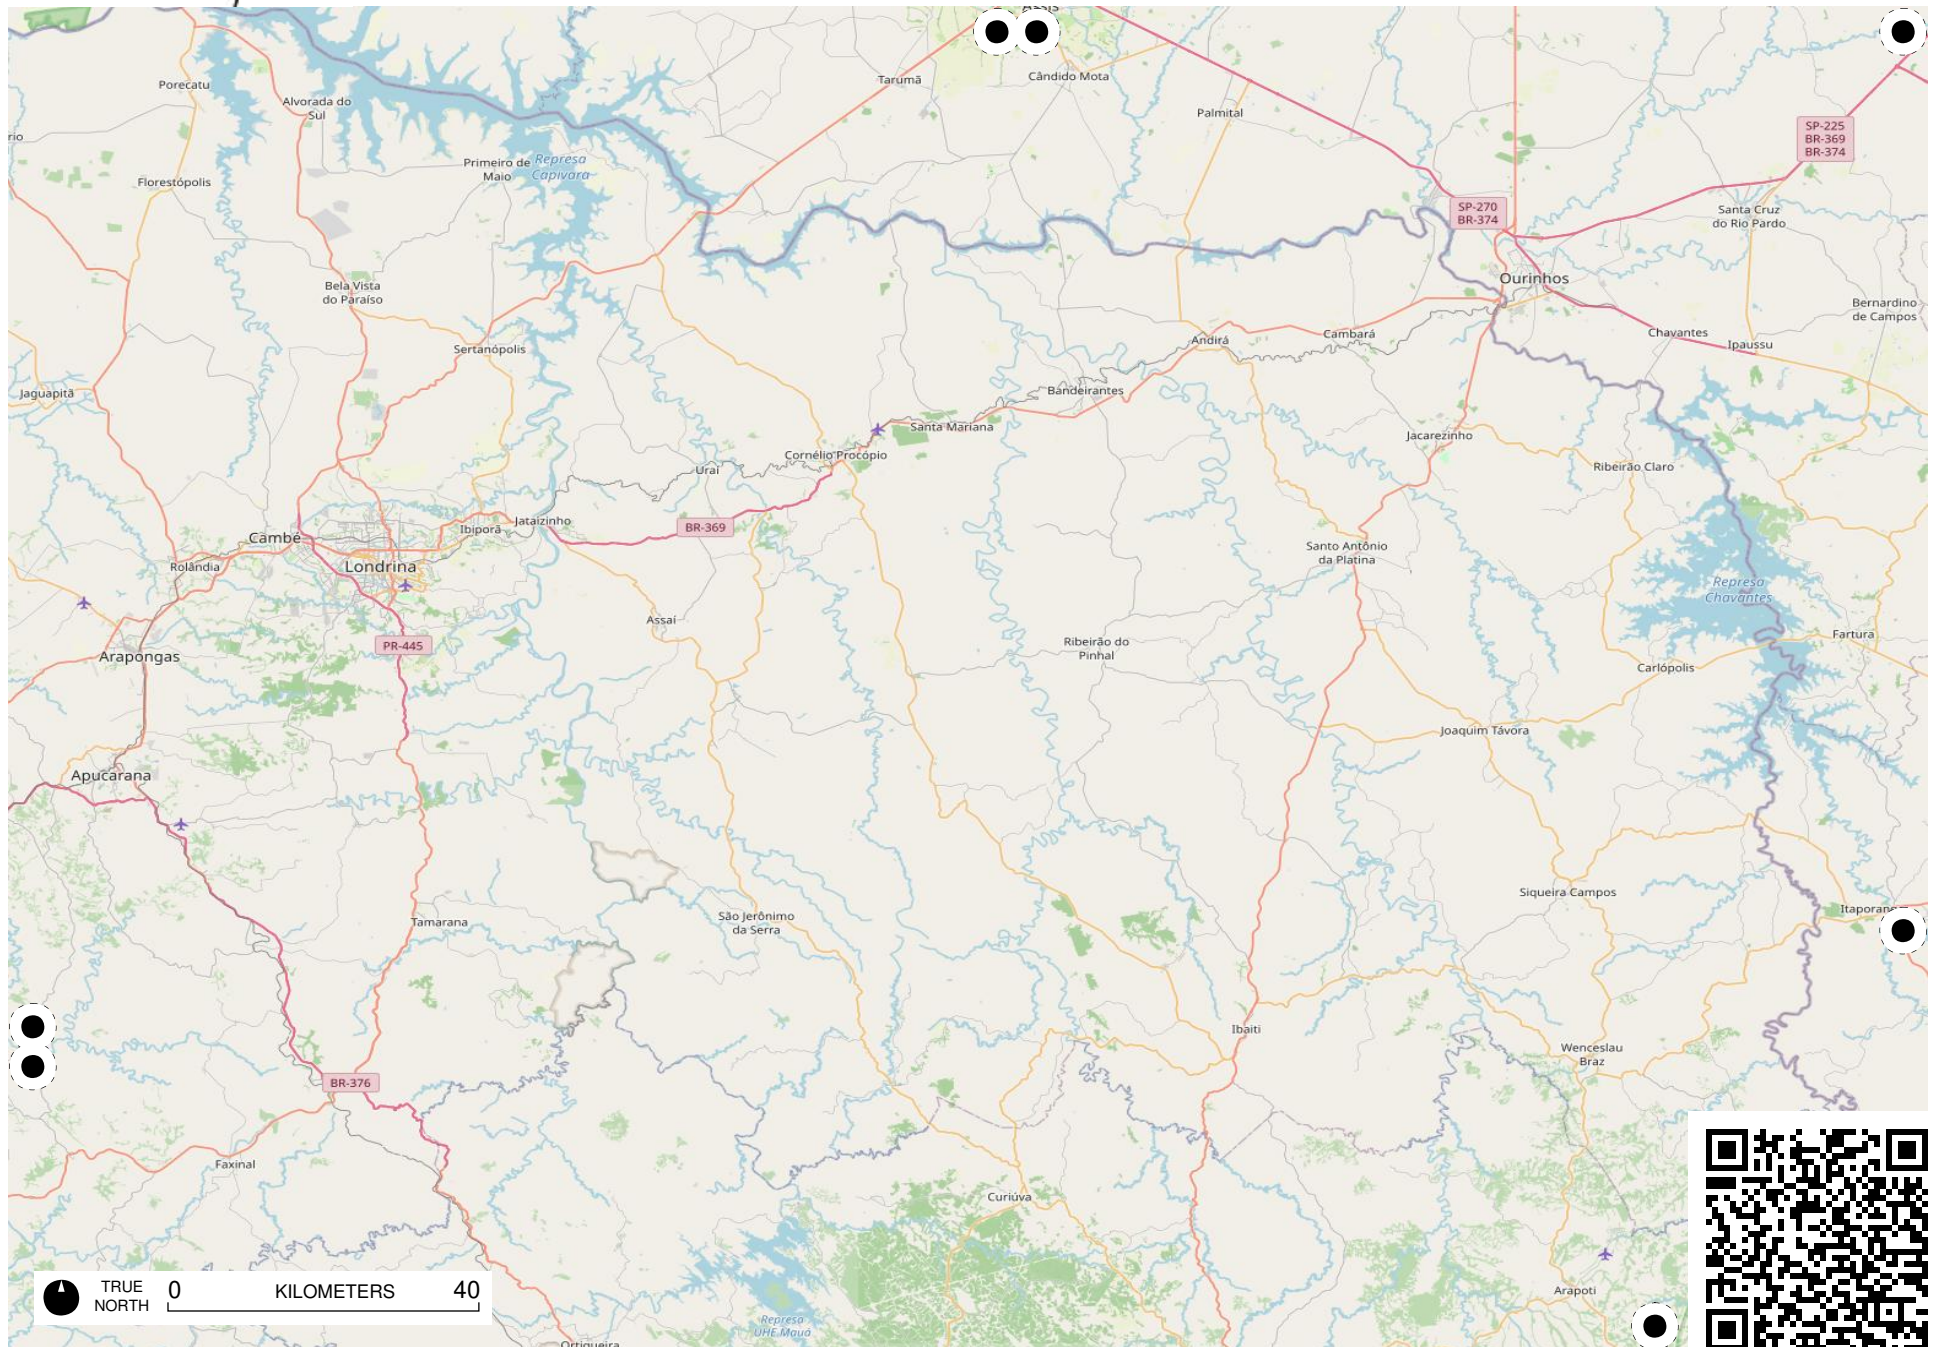

Terra Indígena
Pimentel
Barbosa

TRUE NORTH 0 KILOMETERS 40

TRUE NORTH 0 KILOMETERS 40

Área de
TRUE
NORTH
0 KILOMETERS 40
Cochá
- Citã

TRUE NORTH 0 KILOMETERS 40

Field Papers

Região Sudeste

<https://fieldpapers.org/atlas/1a1205nw/F7>

Field Papers

Região Sudeste

<https://fieldpapers.org/atlasses/1a1205nw/G7>

TRUE NORTH 0 KILOMETERS 40

Field Papers

Região Sudeste

<https://fieldpapers.org/atlasses/1a1205nw/H5>

TRUE NORTH 0 KILOMETERS 40

Field Papers

Região Sudeste

<https://fieldpapers.org/atlasses/1a1205nw/H6>

Field Papers

Região Sudeste

<https://fieldpapers.org/atlasses/1a1205nw/H7>

TRUE NORTH 0 KILOMETERS 40

Field Papers

Região Sudeste

<https://fieldpapers.org/atlasses/1a1205nw/l6>

TRUE NORTH 0 KILOMETERS 40

Field Papers

Região Sudeste

<https://fieldpapers.org/atlasses/1a1205nw/17>

TRUE NORTH 0 KILOMETERS 40