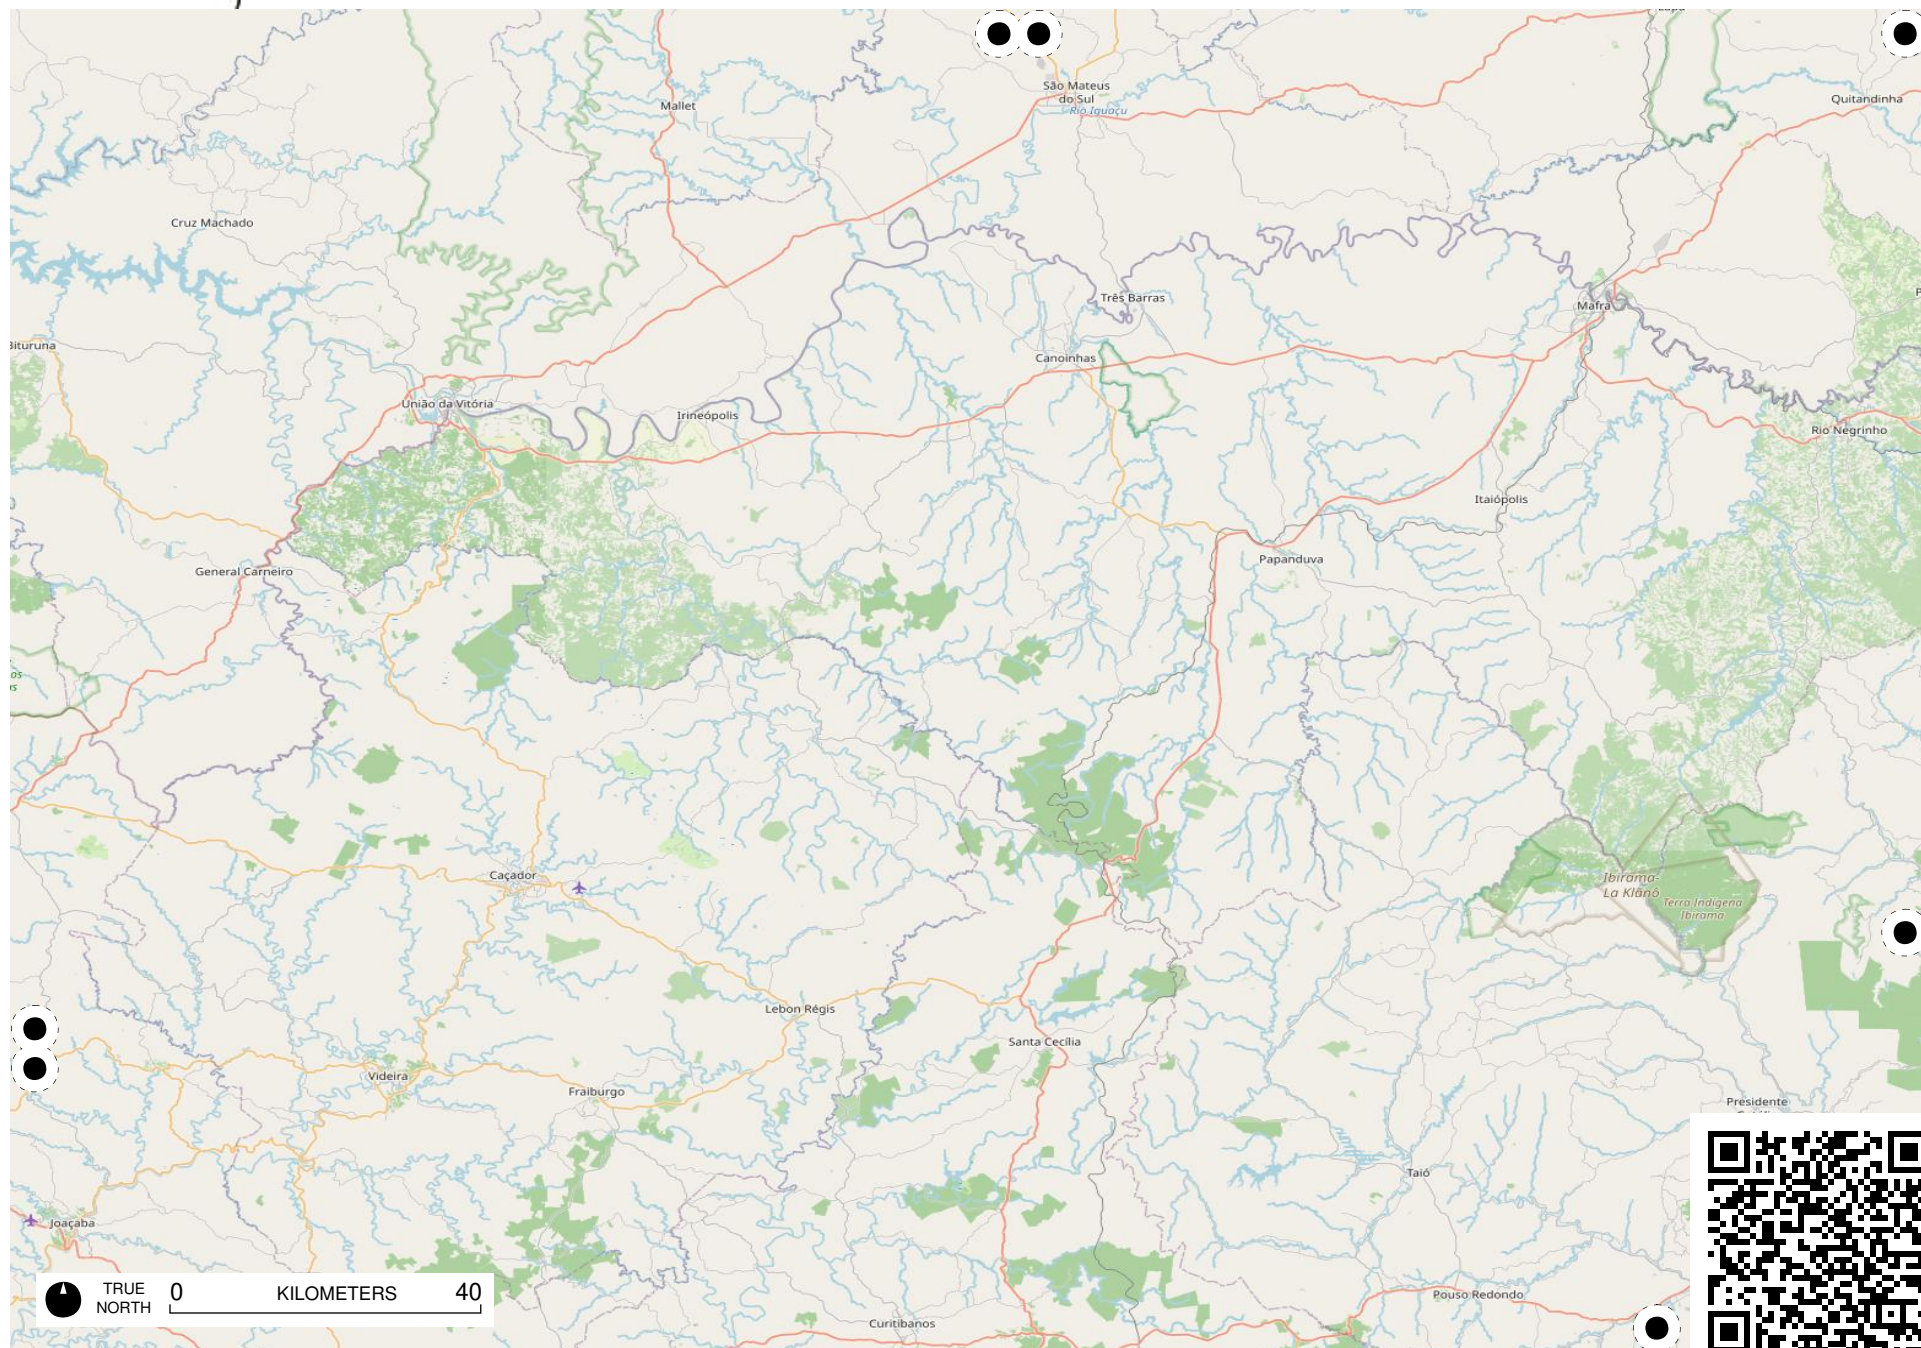

Terra Indígena
Pimentel
Barbosa

TRUE NORTH 0 KILOMETERS 40

TRUE NORTH 0 KILOMETERS 40

Área de
TRUE
NORTH
0 KILOMETERS 40
Cochá
- Citã

TRUE NORTH 0 KILOMETERS 40

Field Papers

Região Sudeste

<https://fieldpapers.org/atlas/1a1205nw/F7>

Field Papers

Região Sudeste

<https://fieldpapers.org/atlasses/1a1205nw/H6>

Field Papers

Região Sudeste

<https://fieldpapers.org/atlasses/1a1205nw/H7>

TRUE NORTH 0 KILOMETERS 40

Field Papers

Região Sudeste

<https://fieldpapers.org/atlasses/1a1205nw/14>

TRUE NORTH 0 KILOMETERS 40

Field Papers

Região Sudeste

<https://fieldpapers.org/atlasses/1a1205nw/15>

TRUE NORTH 0 KILOMETERS 40

Field Papers

Região Sudeste

<https://fieldpapers.org/atlasses/1a1205nw/l6>

TRUE NORTH 0 KILOMETERS 40

Field Papers

Região Sudeste

<https://fieldpapers.org/atlasses/1a1205nw/17>

TRUE NORTH 0 KILOMETERS 40