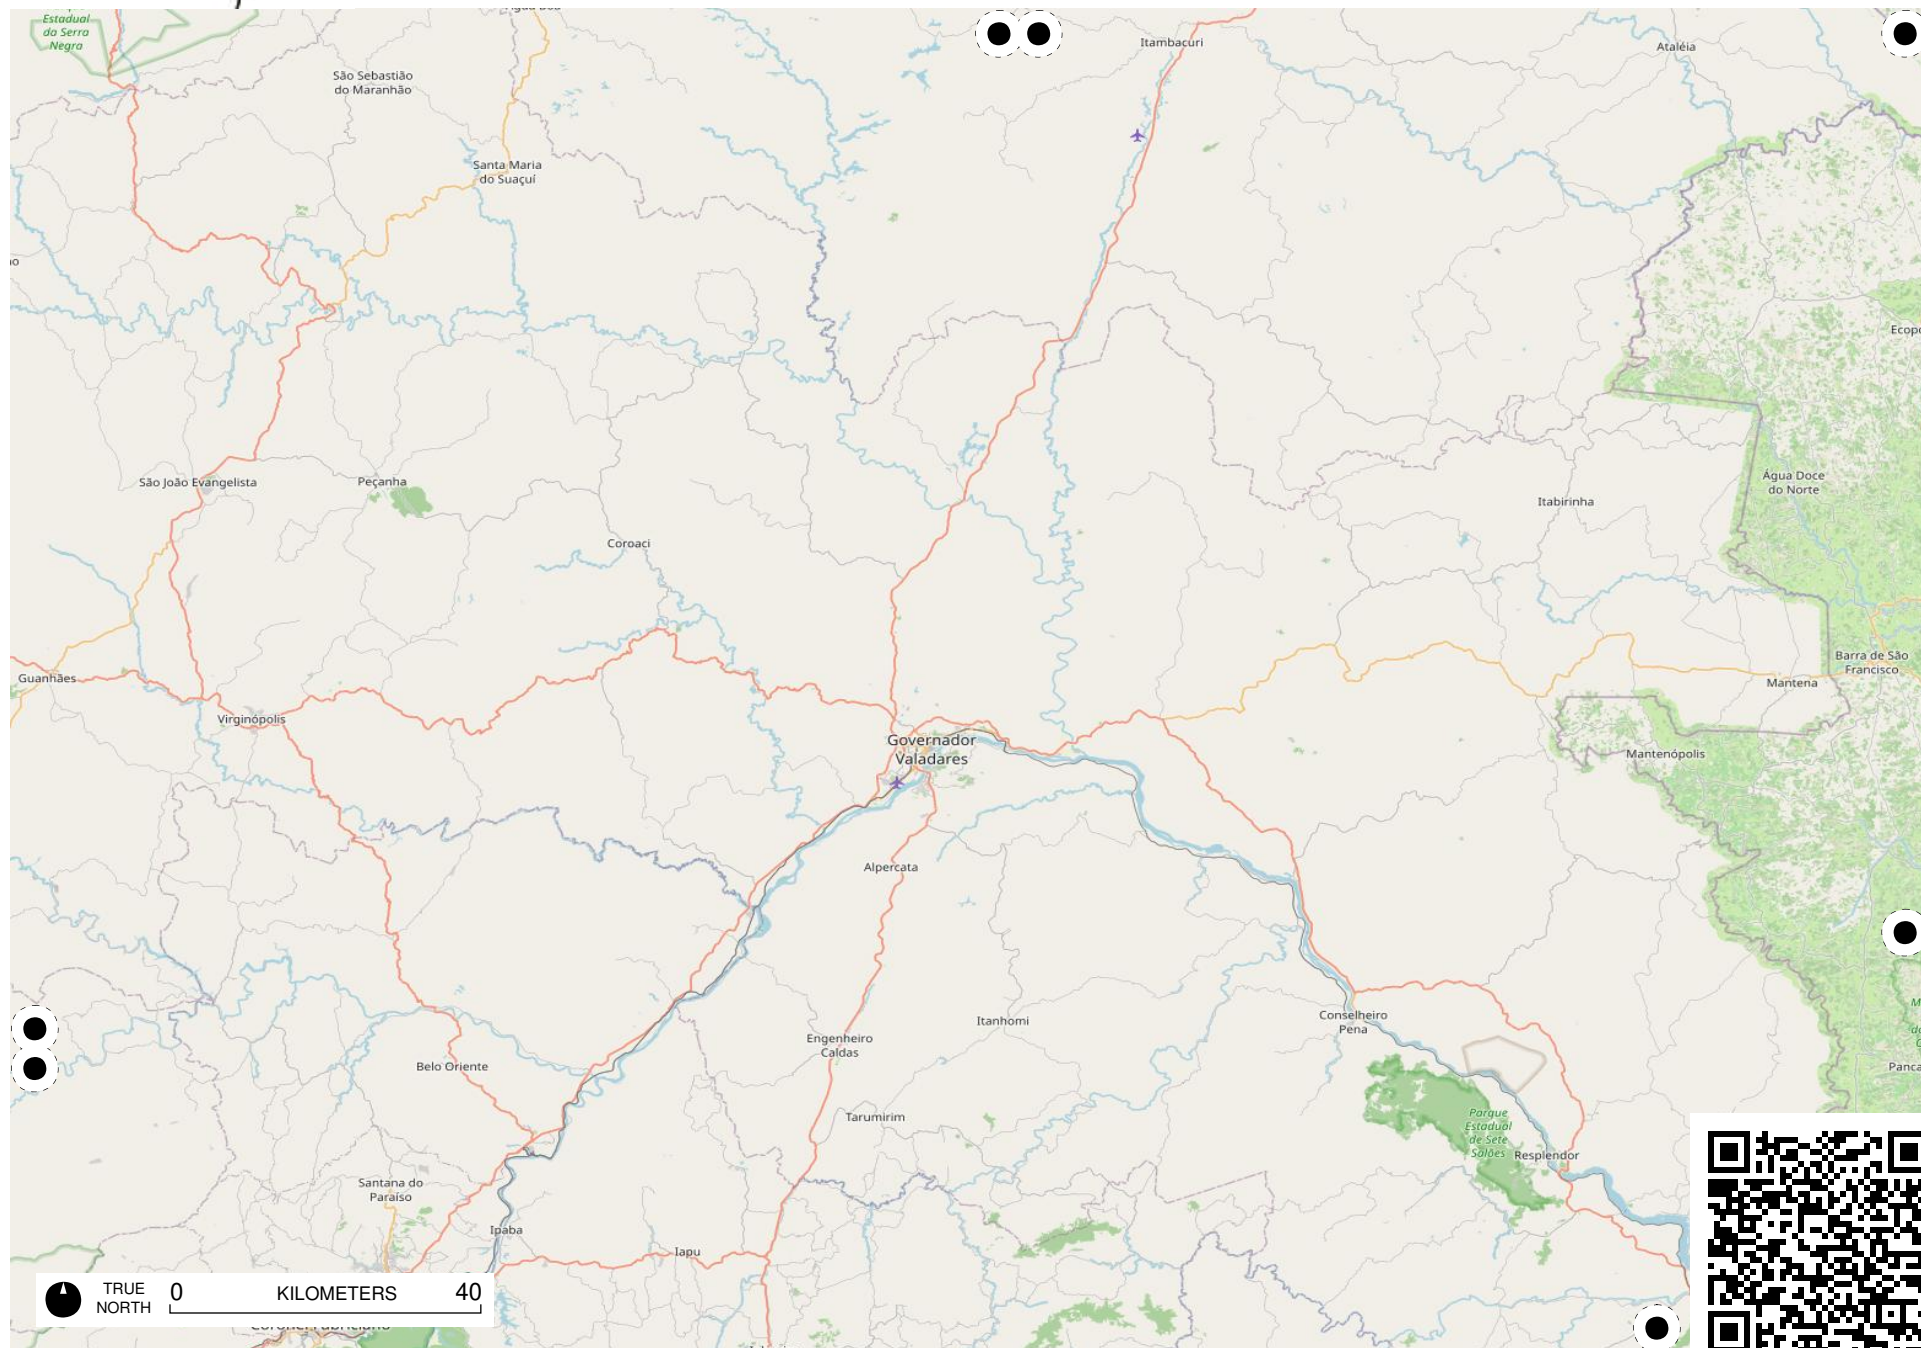

Terra Indígena
Pimentel
Barbosa

TRUE NORTH 0 KILOMETERS 40

TRUE NORTH 0 KILOMETERS 40

Área de
TRUE
NORTH
0 KILOMETERS 40
Cochá
- Citã

TRUE NORTH 0 KILOMETERS 40

Field Papers

Região Sudeste

<https://fieldpapers.org/atlas/1a1205nw/F7>

Field Papers

Região Sudeste

<https://fieldpapers.org/atlasses/1a1205nw/G7>

TRUE NORTH 0 KILOMETERS 40

Field Papers

Região Sudeste

<https://fieldpapers.org/atlasses/1a1205nw/H5>

TRUE NORTH 0 KILOMETERS 40

Field Papers

Região Sudeste

<https://fieldpapers.org/atlasses/1a1205nw/H6>

Field Papers

Região Sudeste

<https://fieldpapers.org/atlasses/1a1205nw/H7>

TRUE NORTH 0 KILOMETERS 40

Field Papers

Região Sudeste

<https://fieldpapers.org/atlasses/1a1205nw/l6>

TRUE NORTH 0 KILOMETERS 40

Field Papers

Região Sudeste

<https://fieldpapers.org/atlasses/1a1205nw/17>

TRUE NORTH 0 KILOMETERS 40