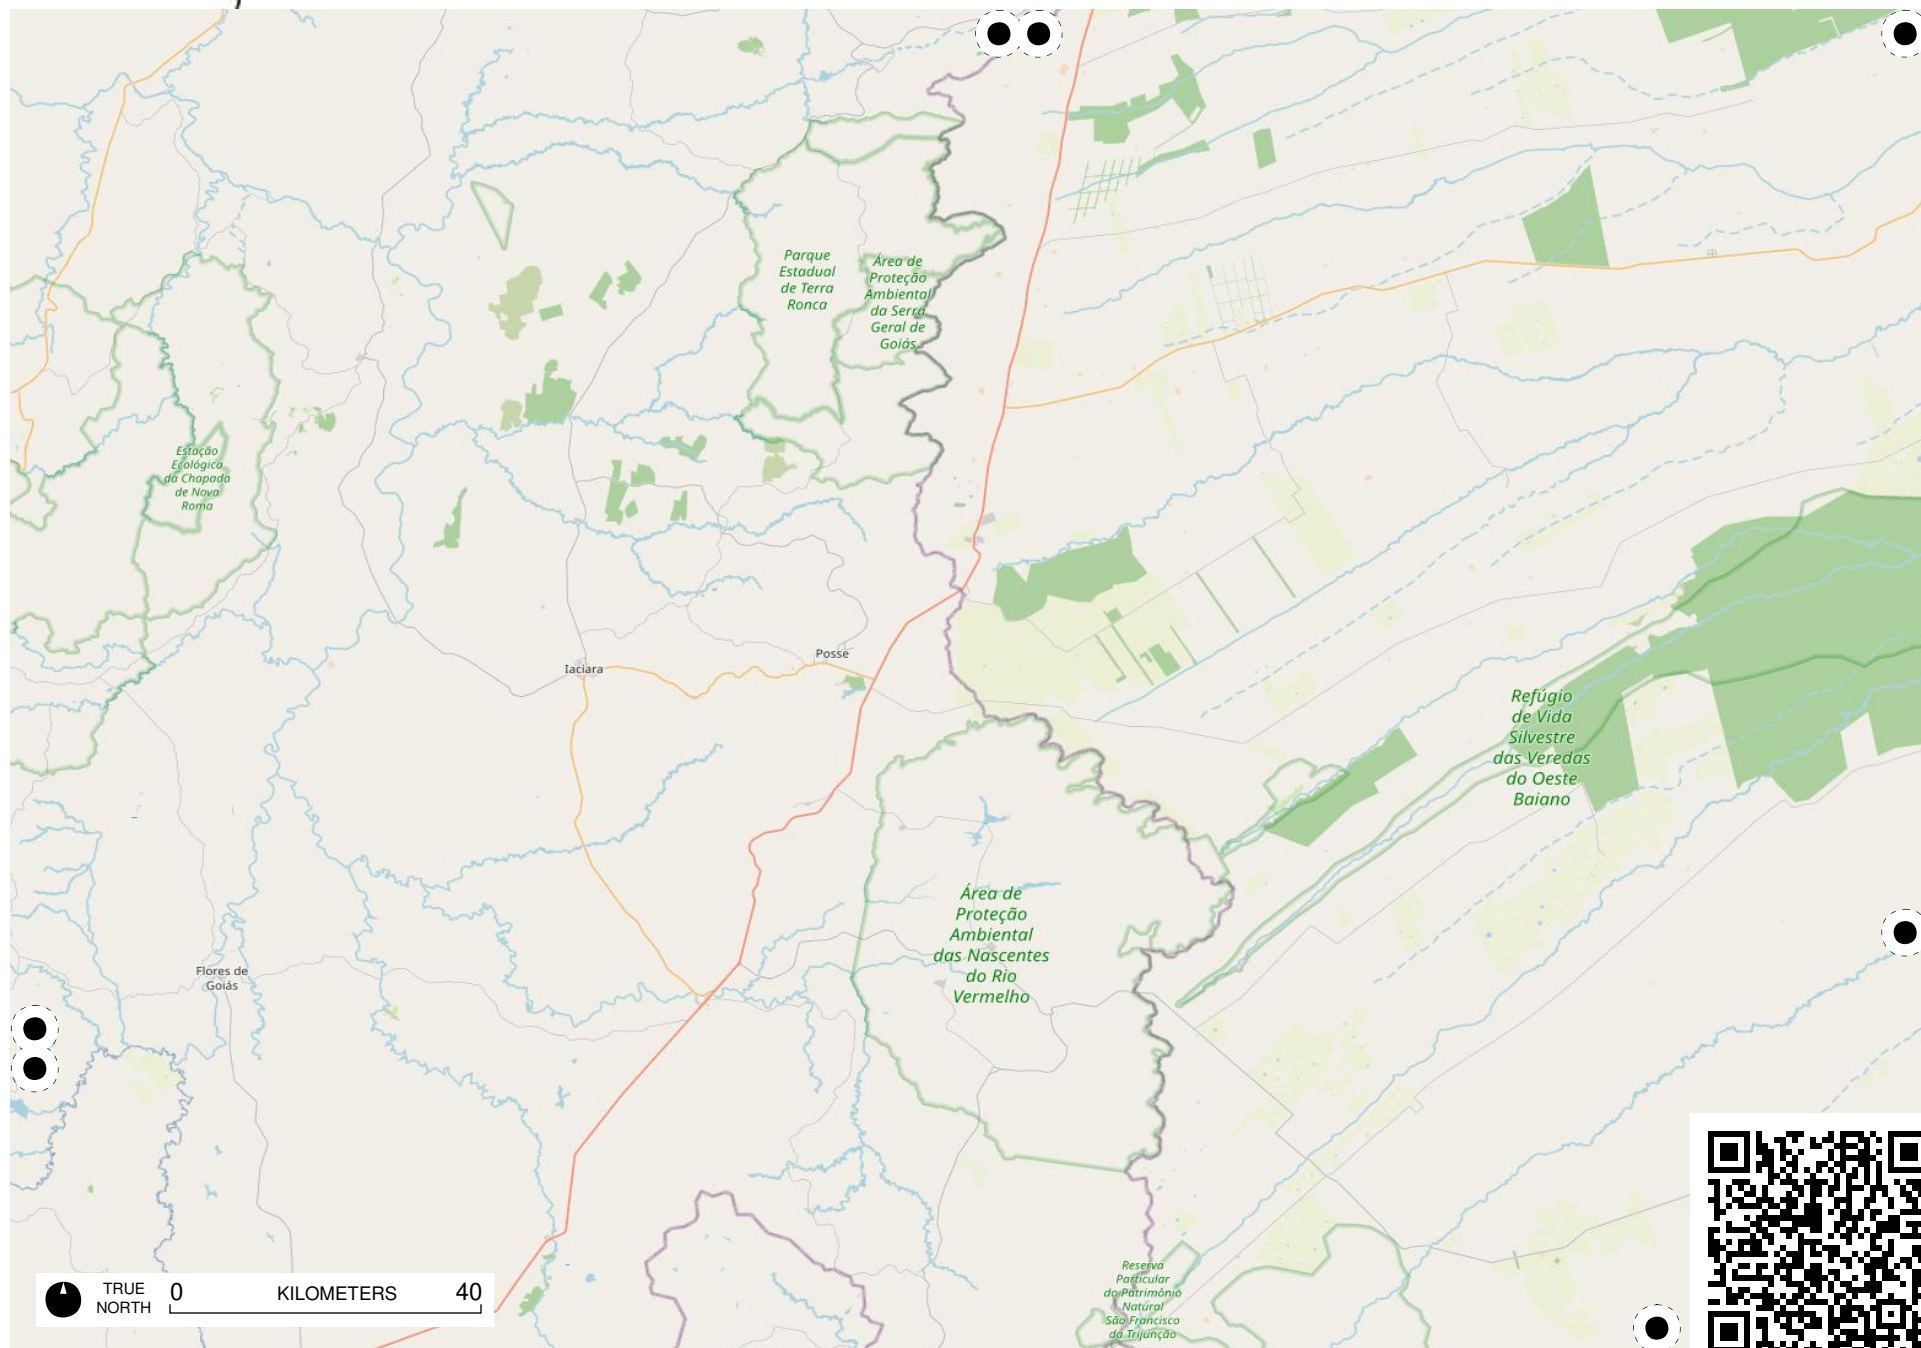

Terra Indígena
Pimentel
Barbosa

TRUE NORTH 0 KILOMETERS 40

TRUE NORTH 0 KILOMETERS 40

Área de
TRUE
NORTH
0 KILOMETERS 40
Cochá
- Citã

TRUE NORTH 0 KILOMETERS 40

Field Papers

Região Sudeste

<https://fieldpapers.org/atlas/1a1205nw/F7>

Field Papers

Região Sudeste

<https://fieldpapers.org/atlasses/1a1205nw/G7>

TRUE NORTH 0 KILOMETERS 40

Field Papers

Região Sudeste

<https://fieldpapers.org/atlasses/1a1205nw/H5>

TRUE NORTH 0 KILOMETERS 40

Field Papers

Região Sudeste

<https://fieldpapers.org/atlasses/1a1205nw/H6>

Field Papers

Região Sudeste

<https://fieldpapers.org/atlasses/1a1205nw/H7>

TRUE NORTH 0 KILOMETERS 40

Field Papers

Região Sudeste

<https://fieldpapers.org/atlasses/1a1205nw/l6>

TRUE NORTH 0 KILOMETERS 40

Field Papers

Região Sudeste

<https://fieldpapers.org/atlasses/1a1205nw/17>

TRUE NORTH 0 KILOMETERS 40