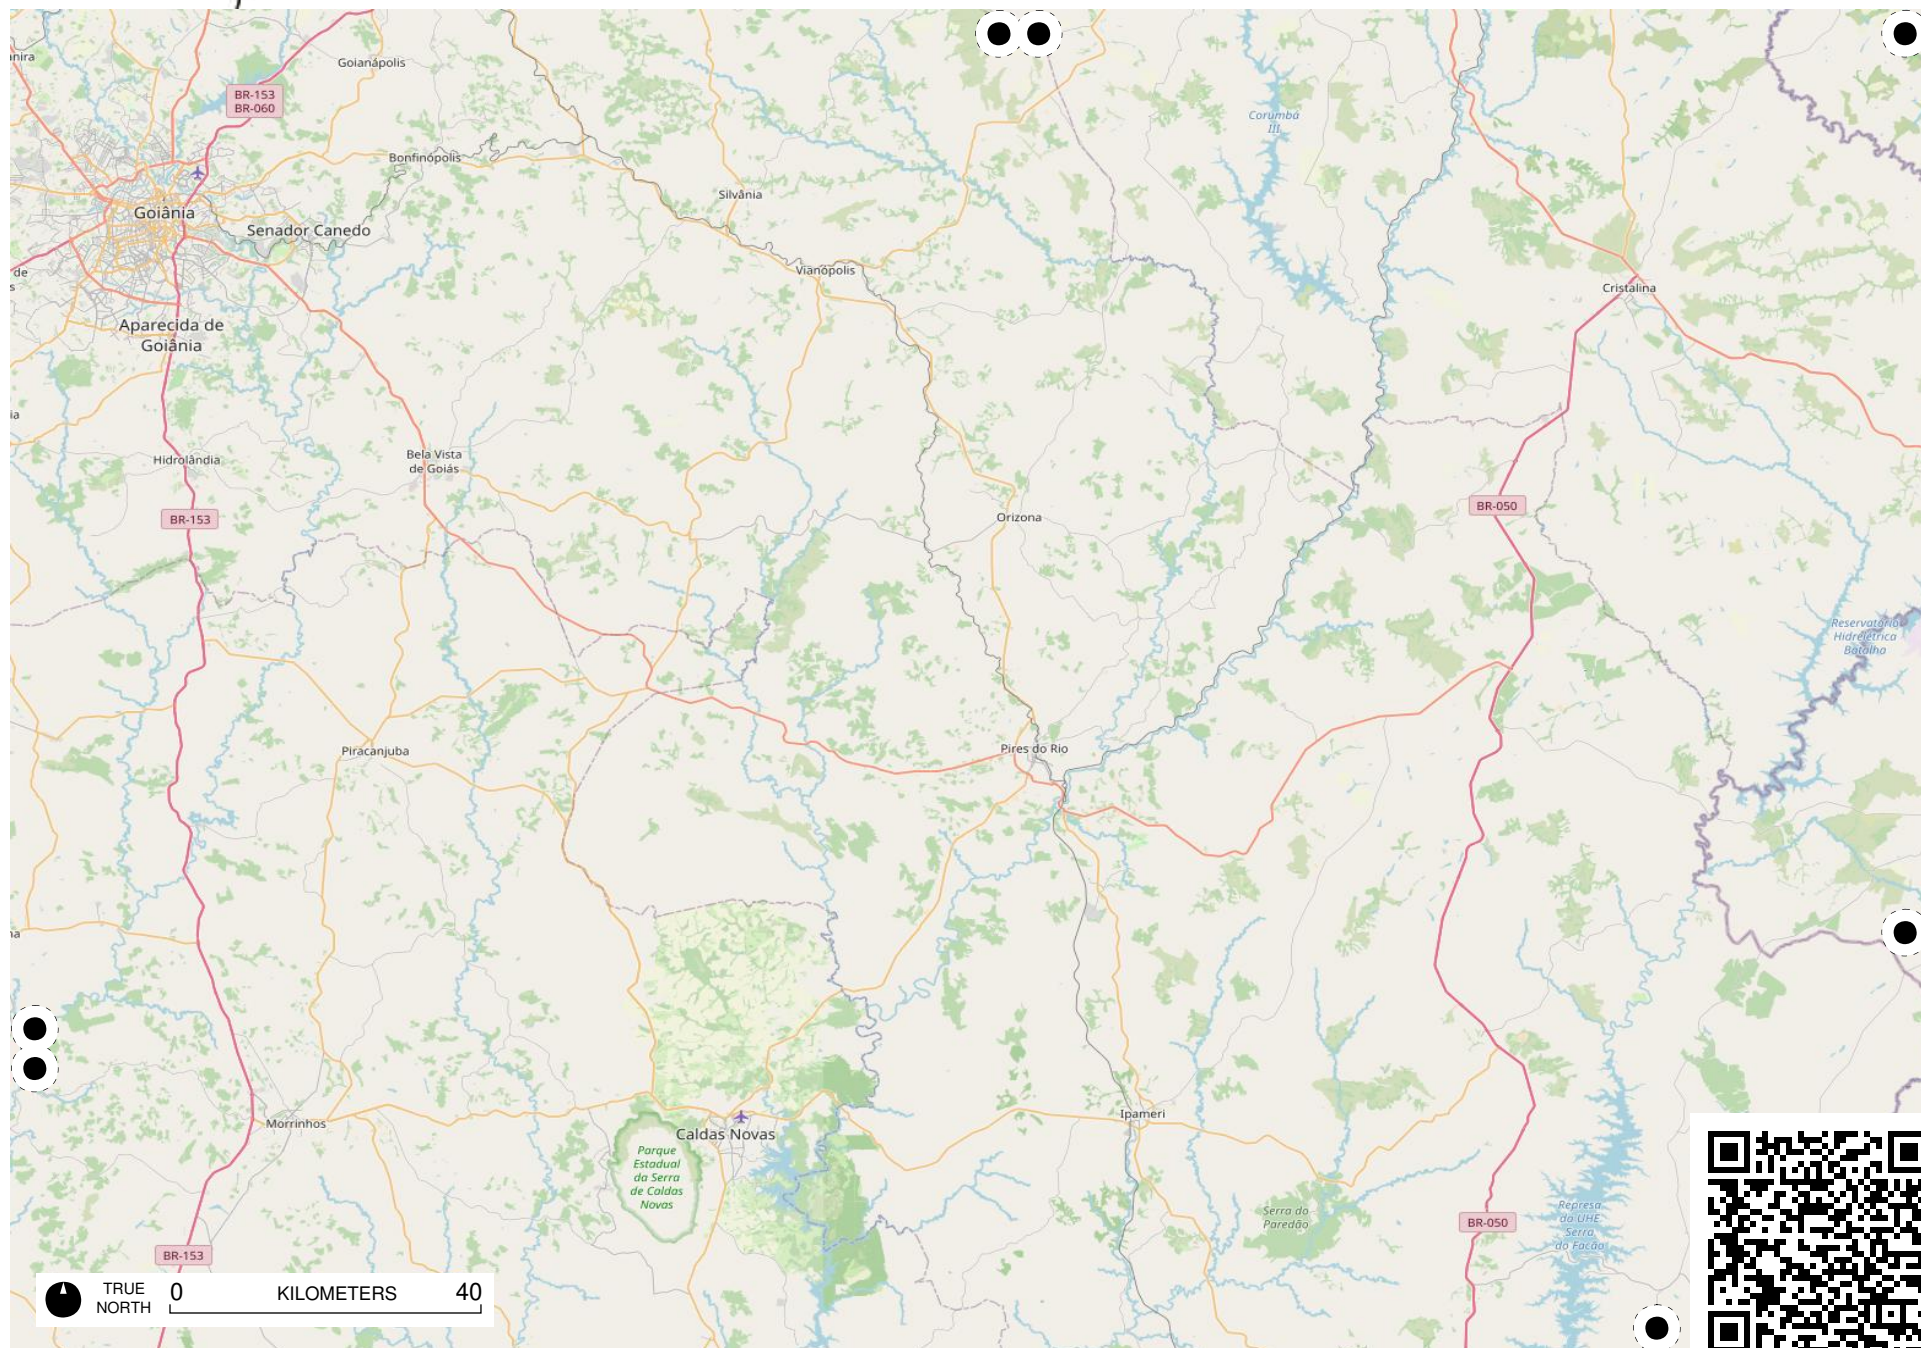

Terra Indígena
Pimentel
Barbosa

TRUE NORTH 0 KILOMETERS 40

TRUE NORTH 0 KILOMETERS 40

Área de
TRUE
NORTH
0 KILOMETERS 40
Cochá
- Citã

TRUE NORTH 0 KILOMETERS 40

Field Papers

Região Sudeste

<https://fieldpapers.org/atlas/1a1205nw/F7>

Field Papers

Região Sudeste

<https://fieldpapers.org/atlasses/1a1205nw/G7>

TRUE NORTH 0 KILOMETERS 40

Field Papers

Região Sudeste

<https://fieldpapers.org/atlasses/1a1205nw/H5>

TRUE NORTH 0 KILOMETERS 40

Field Papers

Região Sudeste

<https://fieldpapers.org/atlasses/1a1205nw/H6>

Field Papers

Região Sudeste

<https://fieldpapers.org/atlasses/1a1205nw/H7>

TRUE NORTH 0 KILOMETERS 40

Field Papers

Região Sudeste

<https://fieldpapers.org/atlasses/1a1205nw/l6>

TRUE NORTH 0 KILOMETERS 40

Field Papers

Região Sudeste

<https://fieldpapers.org/atlasses/1a1205nw/17>

TRUE NORTH 0 KILOMETERS 40