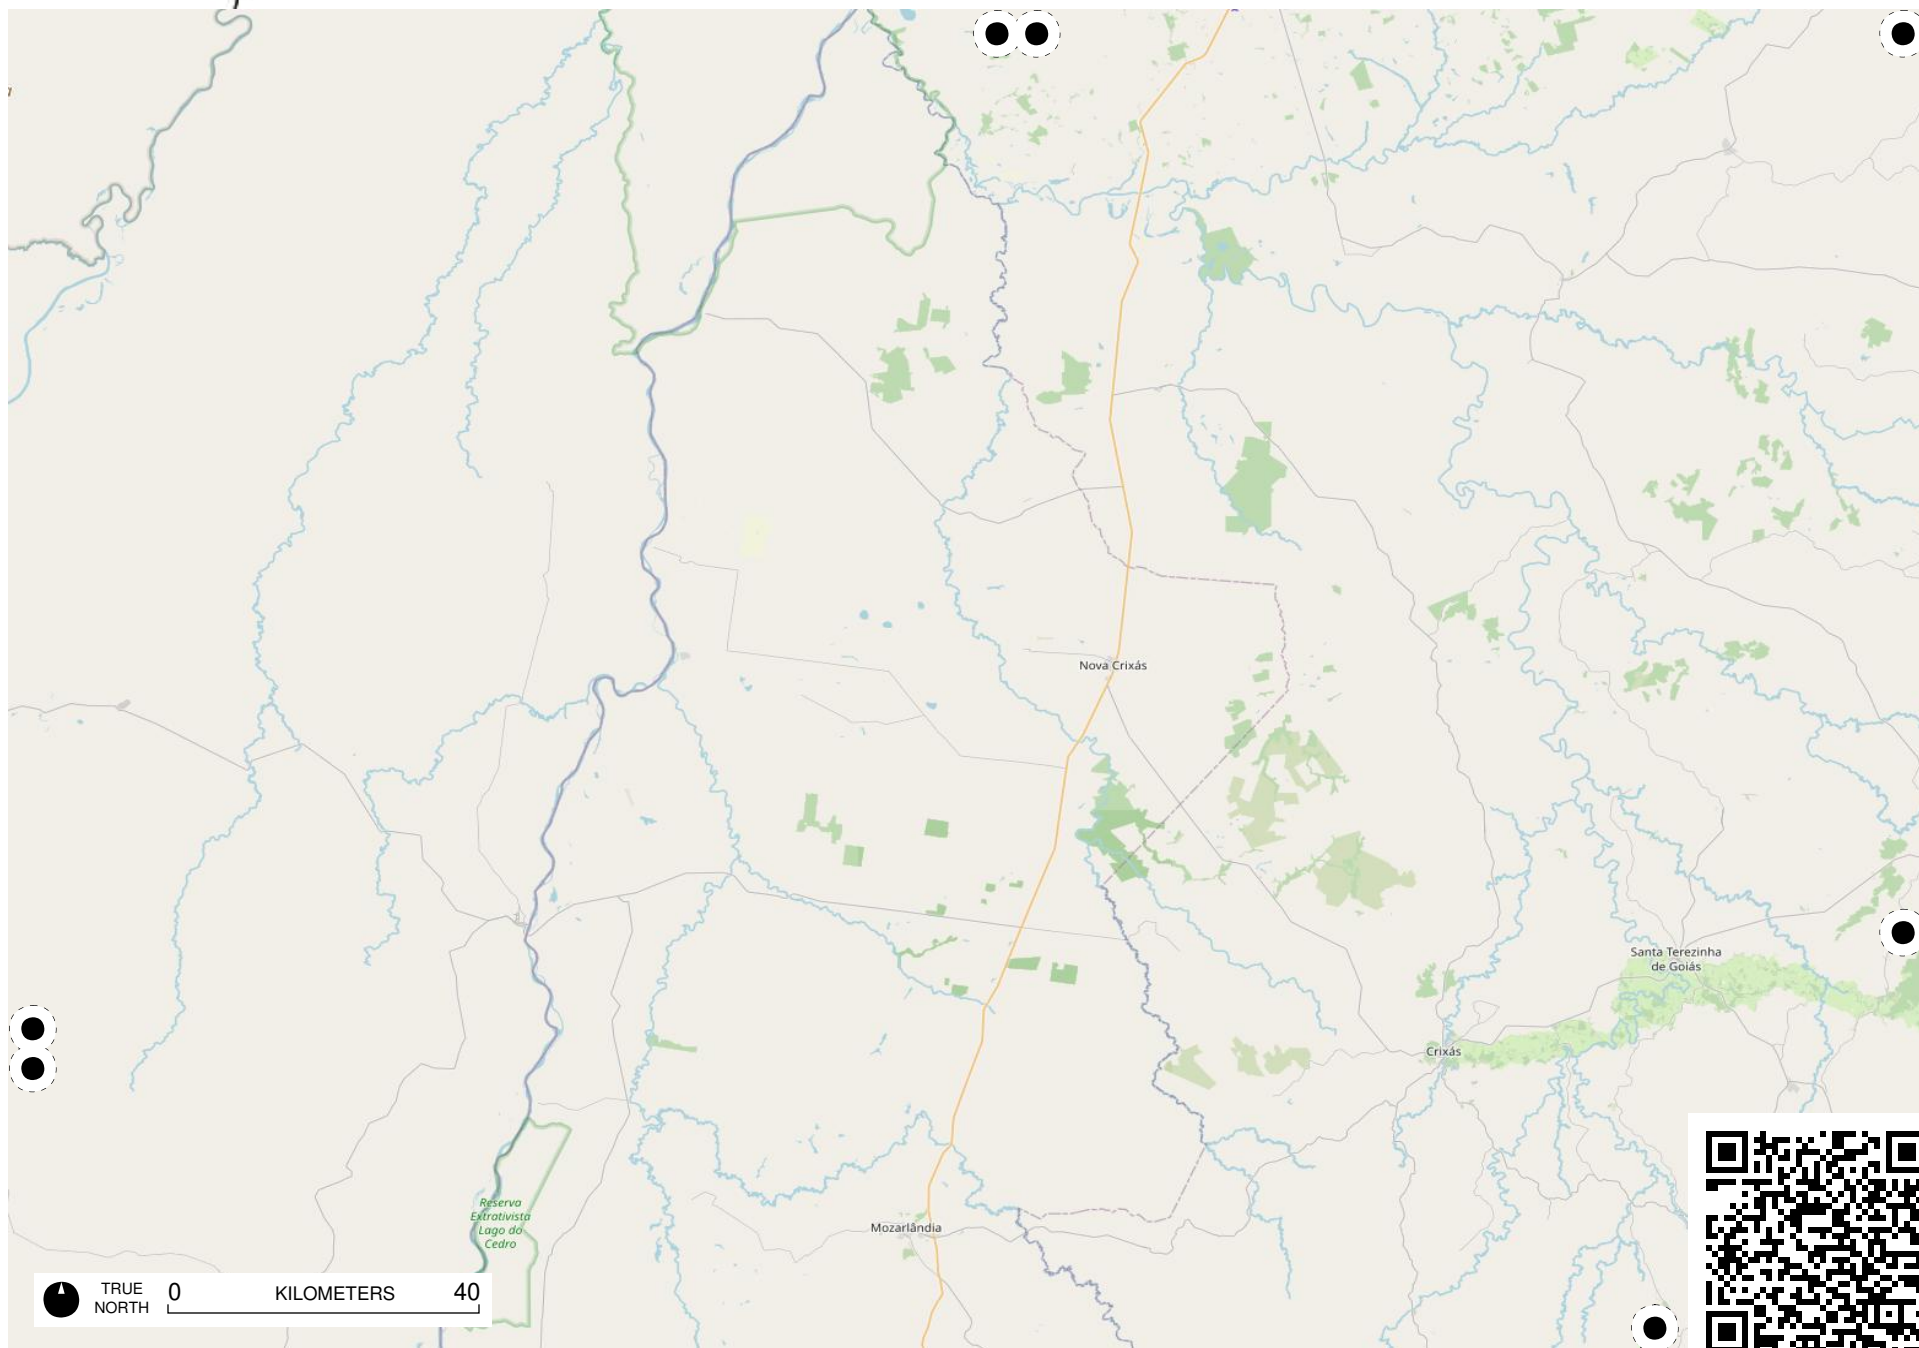

Terra Indígena
Pimentel
Barbosa

TRUE NORTH 0 KILOMETERS 40

TRUE NORTH 0 KILOMETERS 40

Área de
TRUE
NORTH
0 KILOMETERS 40
Cochá
- Citã

TRUE NORTH 0 KILOMETERS 40

Field Papers

Região Sudeste

<https://fieldpapers.org/atlas/1a1205nw/F7>

Field Papers

Região Sudeste

<https://fieldpapers.org/atlasses/1a1205nw/G7>

TRUE NORTH 0 KILOMETERS 40

Field Papers

Região Sudeste

<https://fieldpapers.org/atlasses/1a1205nw/H5>

TRUE NORTH 0 KILOMETERS 40

Field Papers

Região Sudeste

<https://fieldpapers.org/atlasses/1a1205nw/H6>

Field Papers

Região Sudeste

<https://fieldpapers.org/atlasses/1a1205nw/H7>

TRUE NORTH 0 KILOMETERS 40

Field Papers

Região Sudeste

<https://fieldpapers.org/atlasses/1a1205nw/l6>

TRUE NORTH 0 KILOMETERS 40

Field Papers

Região Sudeste

<https://fieldpapers.org/atlasses/1a1205nw/17>

TRUE NORTH 0 KILOMETERS 40