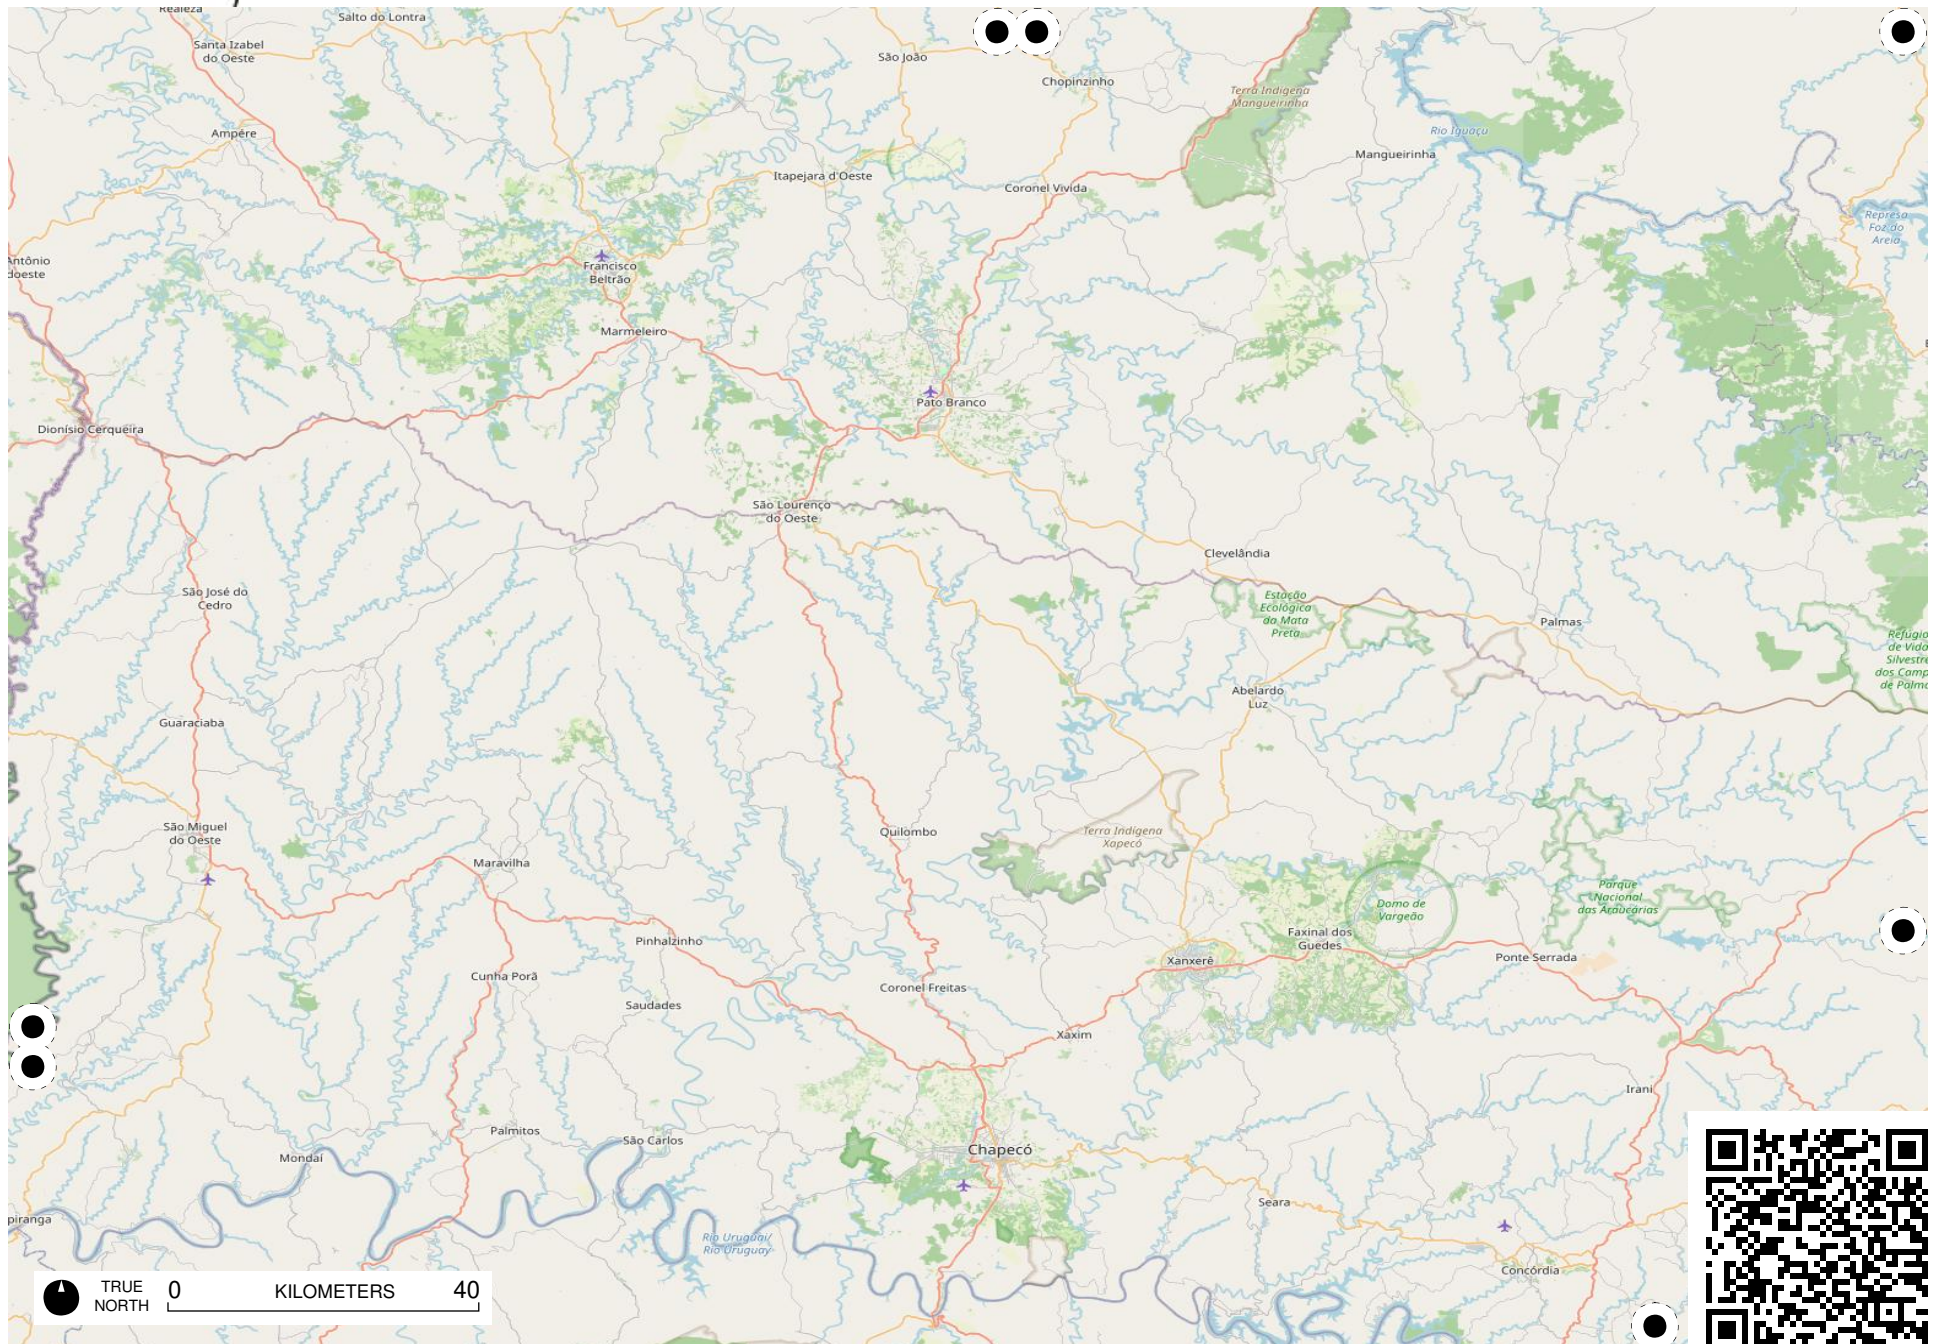

Terra Indígena
Pimentel
Barbosa

TRUE NORTH 0 KILOMETERS 40

TRUE NORTH 0 KILOMETERS 40

Área de
TRUE
NORTH
0 KILOMETERS 40
Cochá
- Citã

TRUE NORTH 0 KILOMETERS 40

Field Papers

Região Sudeste

<https://fieldpapers.org/atlas/1a1205nw/F7>

Field Papers

Região Sudeste

<https://fieldpapers.org/atlasses/1a1205nw/H6>

Field Papers

Região Sudeste

<https://fieldpapers.org/atlasses/1a1205nw/H7>

TRUE NORTH 0 KILOMETERS 40

Field Papers

Região Sudeste

<https://fieldpapers.org/atlasses/1a1205nw/14>

TRUE NORTH 0 KILOMETERS 40

Field Papers

Região Sudeste

<https://fieldpapers.org/atlasses/1a1205nw/15>

TRUE NORTH 0 KILOMETERS 40

Field Papers

Região Sudeste

<https://fieldpapers.org/atlasses/1a1205nw/l6>

TRUE NORTH 0 KILOMETERS 40

Field Papers

Região Sudeste

<https://fieldpapers.org/atlasses/1a1205nw/17>

TRUE NORTH 0 KILOMETERS 40