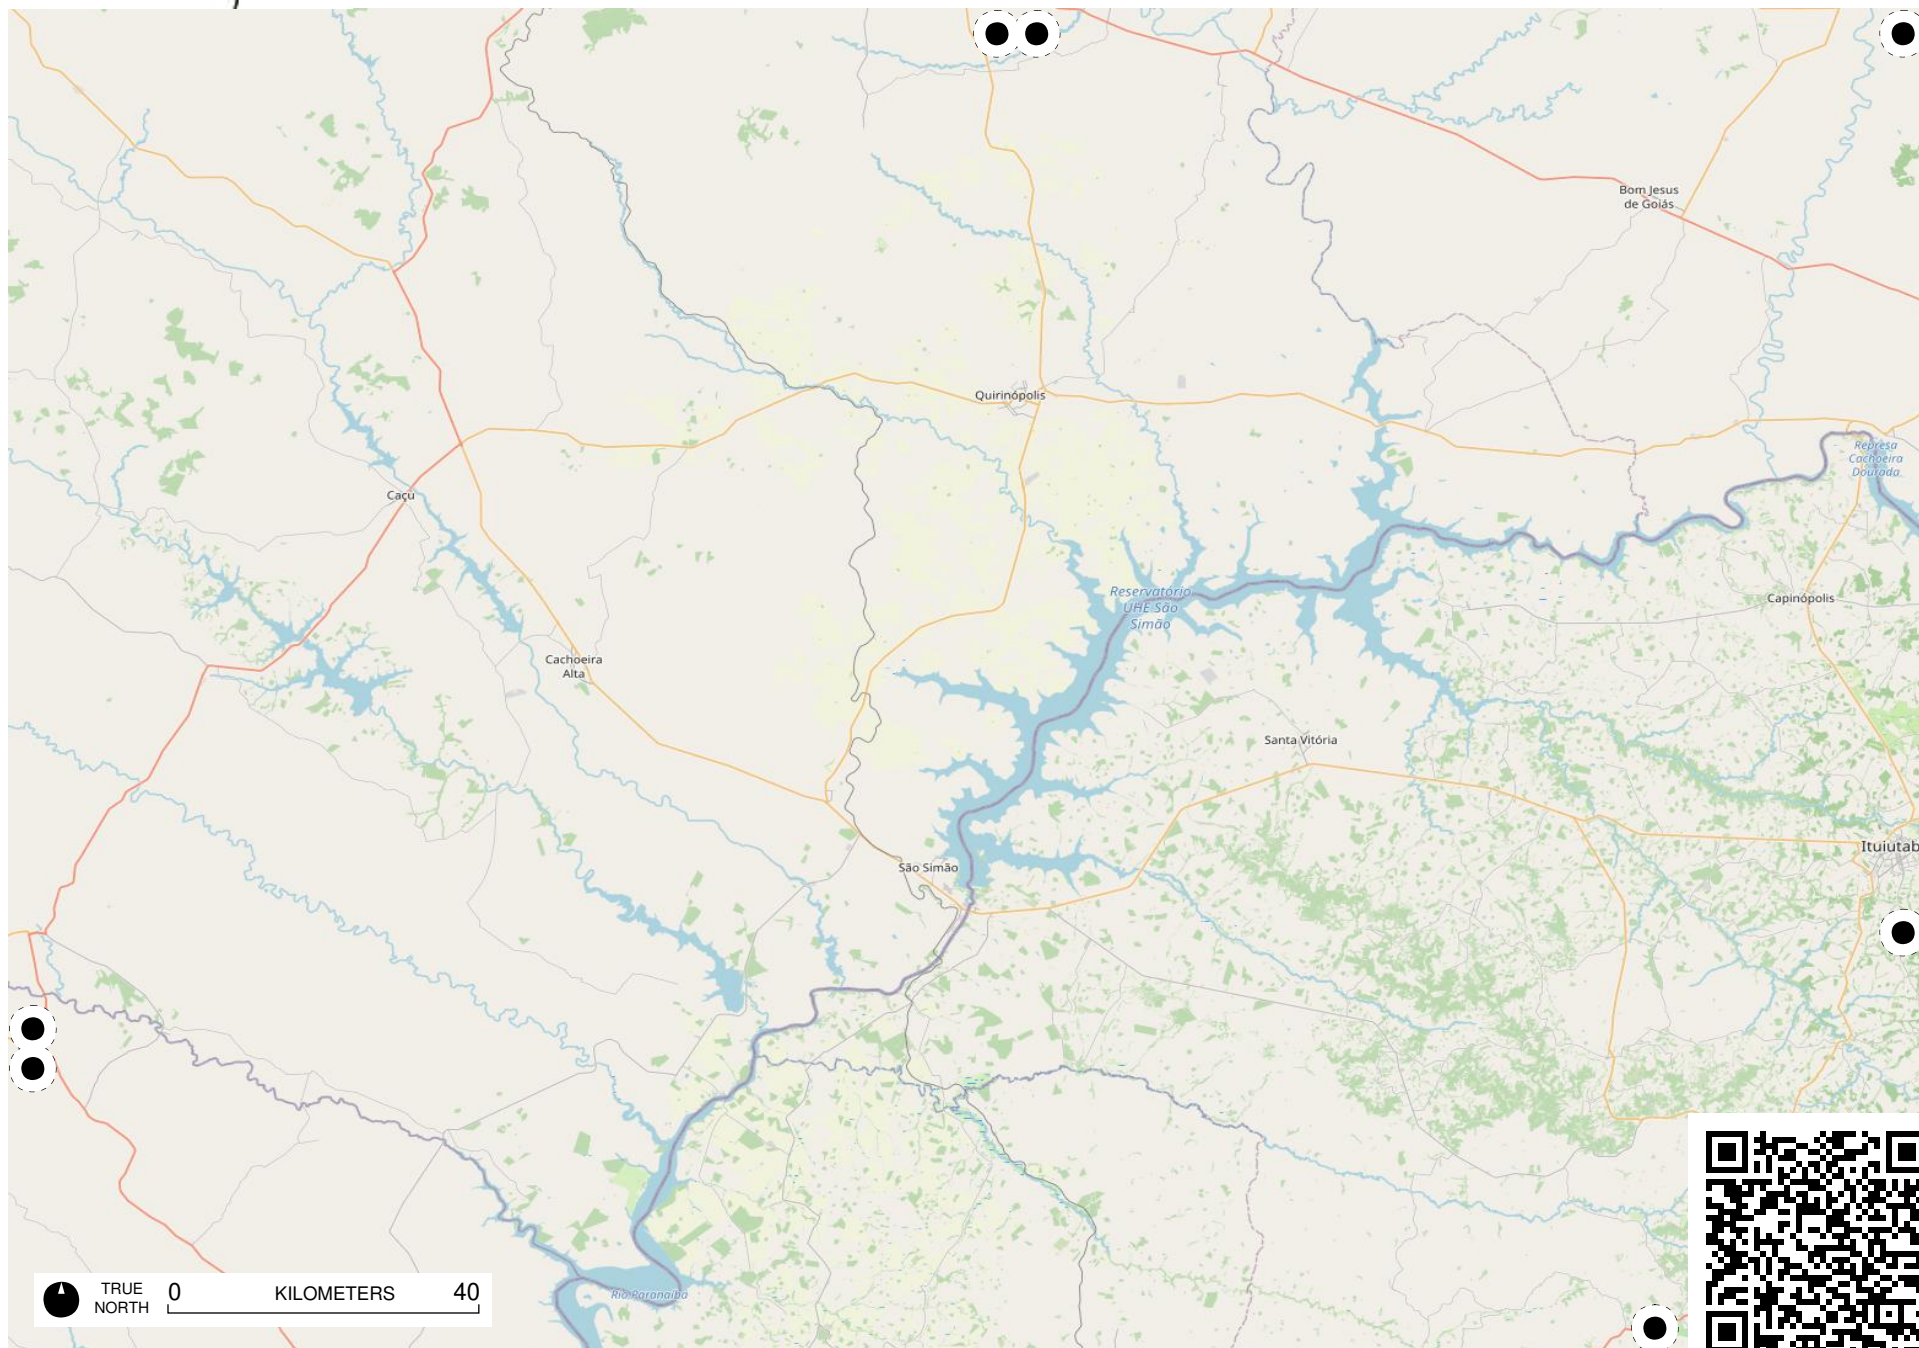

Terra Indígena
Pimentel
Barbosa

TRUE NORTH 0 KILOMETERS 40

TRUE NORTH 0 KILOMETERS 40

Área de
TRUE
NORTH
0 KILOMETERS 40
Cochá
- Citã

TRUE NORTH 0 KILOMETERS 40

Field Papers

Região Sudeste

<https://fieldpapers.org/atlas/1a1205nw/F7>

Field Papers

Região Sudeste

<https://fieldpapers.org/atlasses/1a1205nw/G7>

TRUE NORTH 0 KILOMETERS 40

Field Papers

Região Sudeste

<https://fieldpapers.org/atlasses/1a1205nw/H5>

TRUE NORTH 0 KILOMETERS 40

Field Papers

Região Sudeste

<https://fieldpapers.org/atlasses/1a1205nw/H6>

Field Papers

Região Sudeste

<https://fieldpapers.org/atlasses/1a1205nw/H7>

TRUE NORTH 0 KILOMETERS 40

Field Papers

Região Sudeste

<https://fieldpapers.org/atlasses/1a1205nw/l6>

TRUE NORTH 0 KILOMETERS 40

Field Papers

Região Sudeste

<https://fieldpapers.org/atlasses/1a1205nw/17>

TRUE NORTH 0 KILOMETERS 40