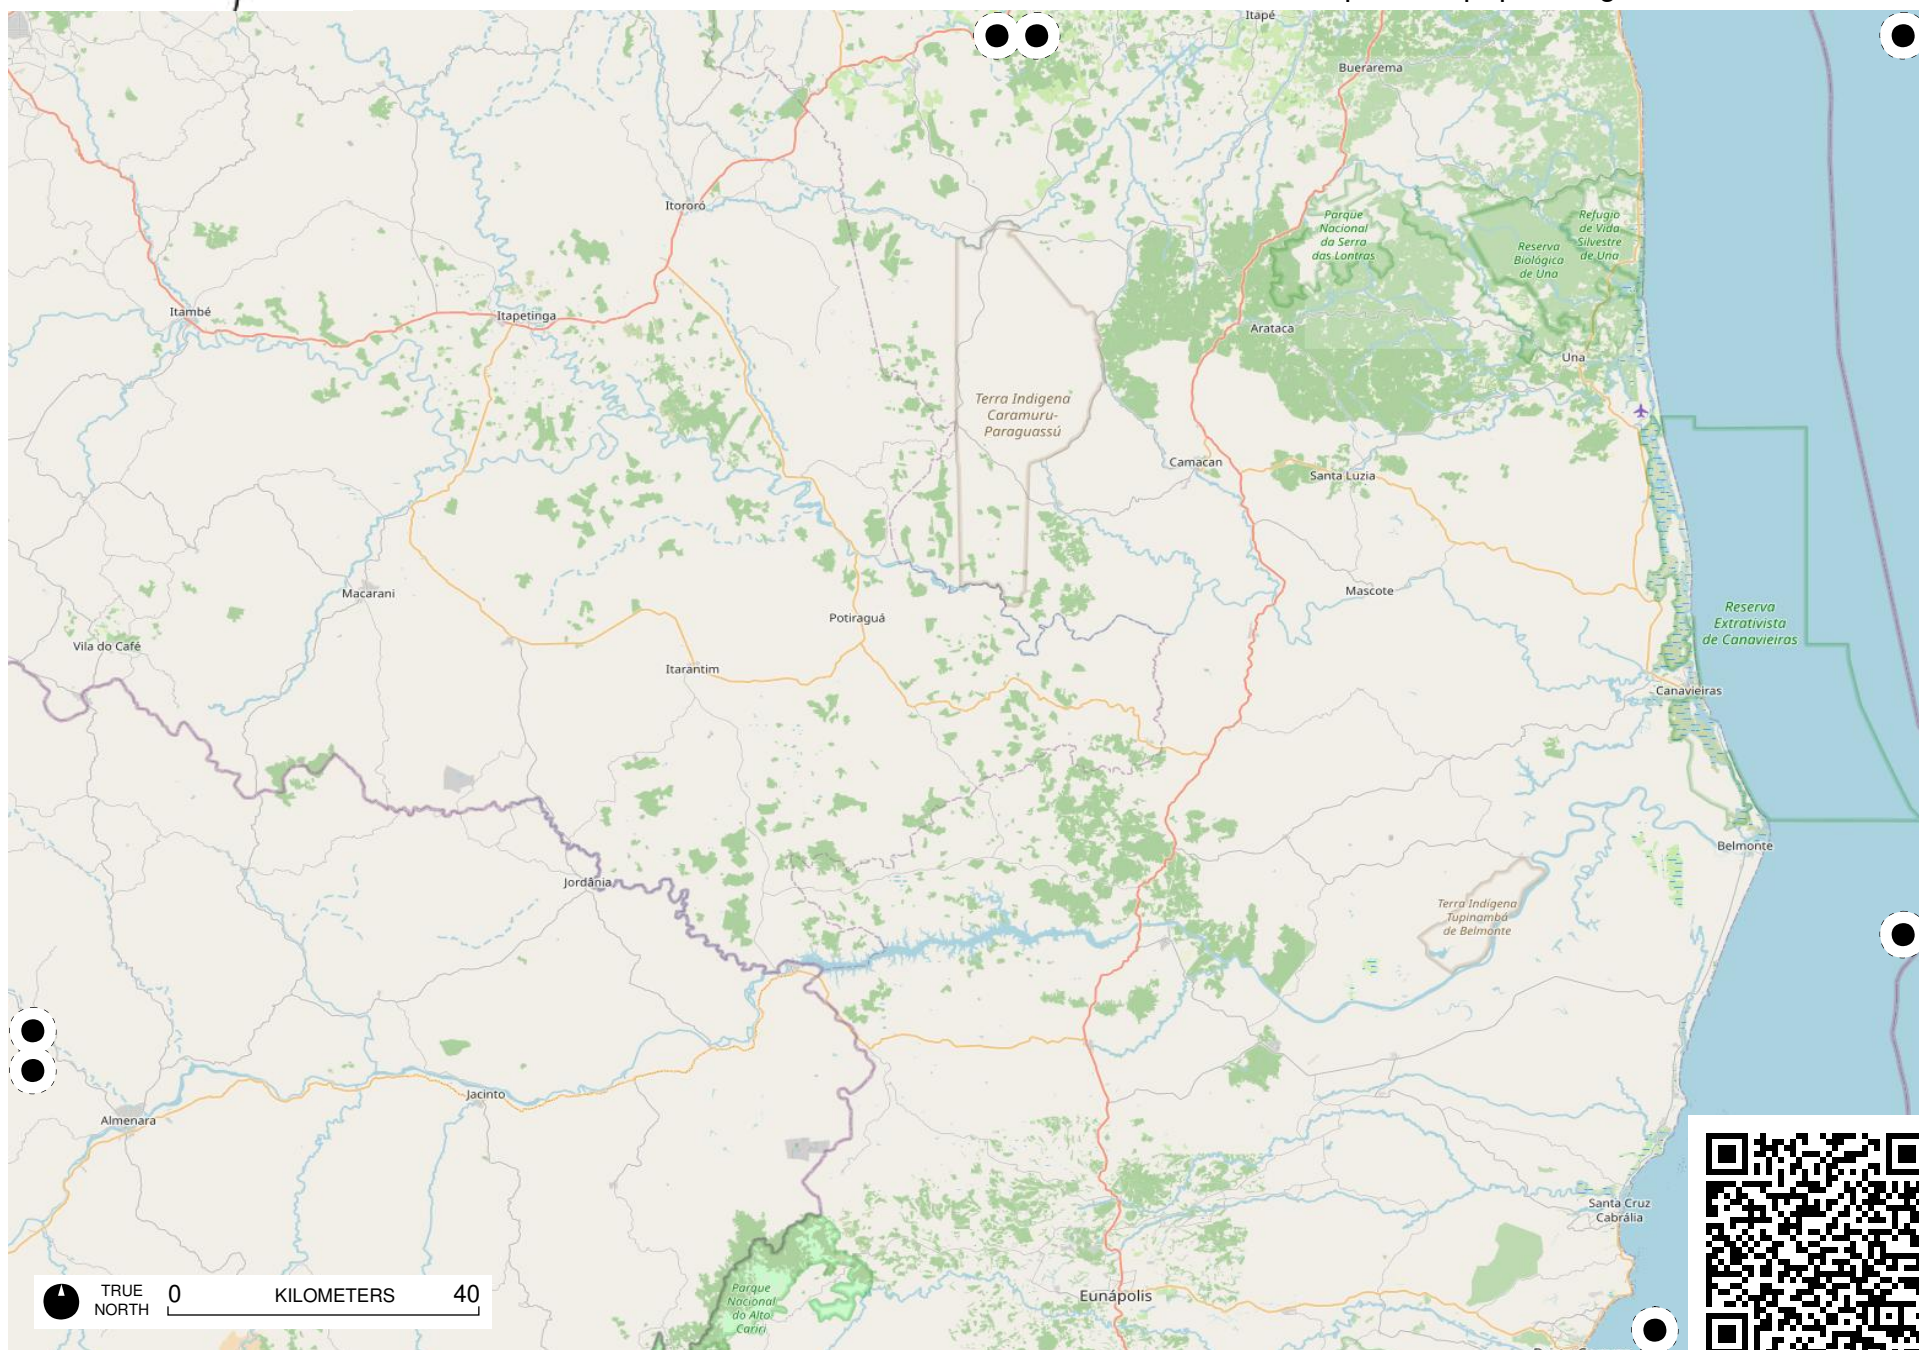

Terra Indígena
Pimentel
Barbosa

TRUE NORTH 0 KILOMETERS 40

TRUE NORTH 0 KILOMETERS 40

Área de
TRUE
NORTH
0 KILOMETERS 40
Cochá
- Citã

TRUE NORTH 0 KILOMETERS 40

Field Papers

Região Sudeste

<https://fieldpapers.org/atlas/1a1205nw/F7>

Field Papers

Região Sudeste

<https://fieldpapers.org/atlasses/1a1205nw/G7>

TRUE NORTH 0 KILOMETERS 40

Field Papers

Região Sudeste

<https://fieldpapers.org/atlasses/1a1205nw/H5>

TRUE NORTH 0 KILOMETERS 40

Field Papers

Região Sudeste

<https://fieldpapers.org/atlasses/1a1205nw/H6>

Field Papers

Região Sudeste

<https://fieldpapers.org/atlasses/1a1205nw/H7>

TRUE NORTH 0 KILOMETERS 40

Field Papers

Região Sudeste

<https://fieldpapers.org/atlasses/1a1205nw/l6>

TRUE NORTH 0 KILOMETERS 40

Field Papers

Região Sudeste

<https://fieldpapers.org/atlasses/1a1205nw/17>

TRUE NORTH 0 KILOMETERS 40