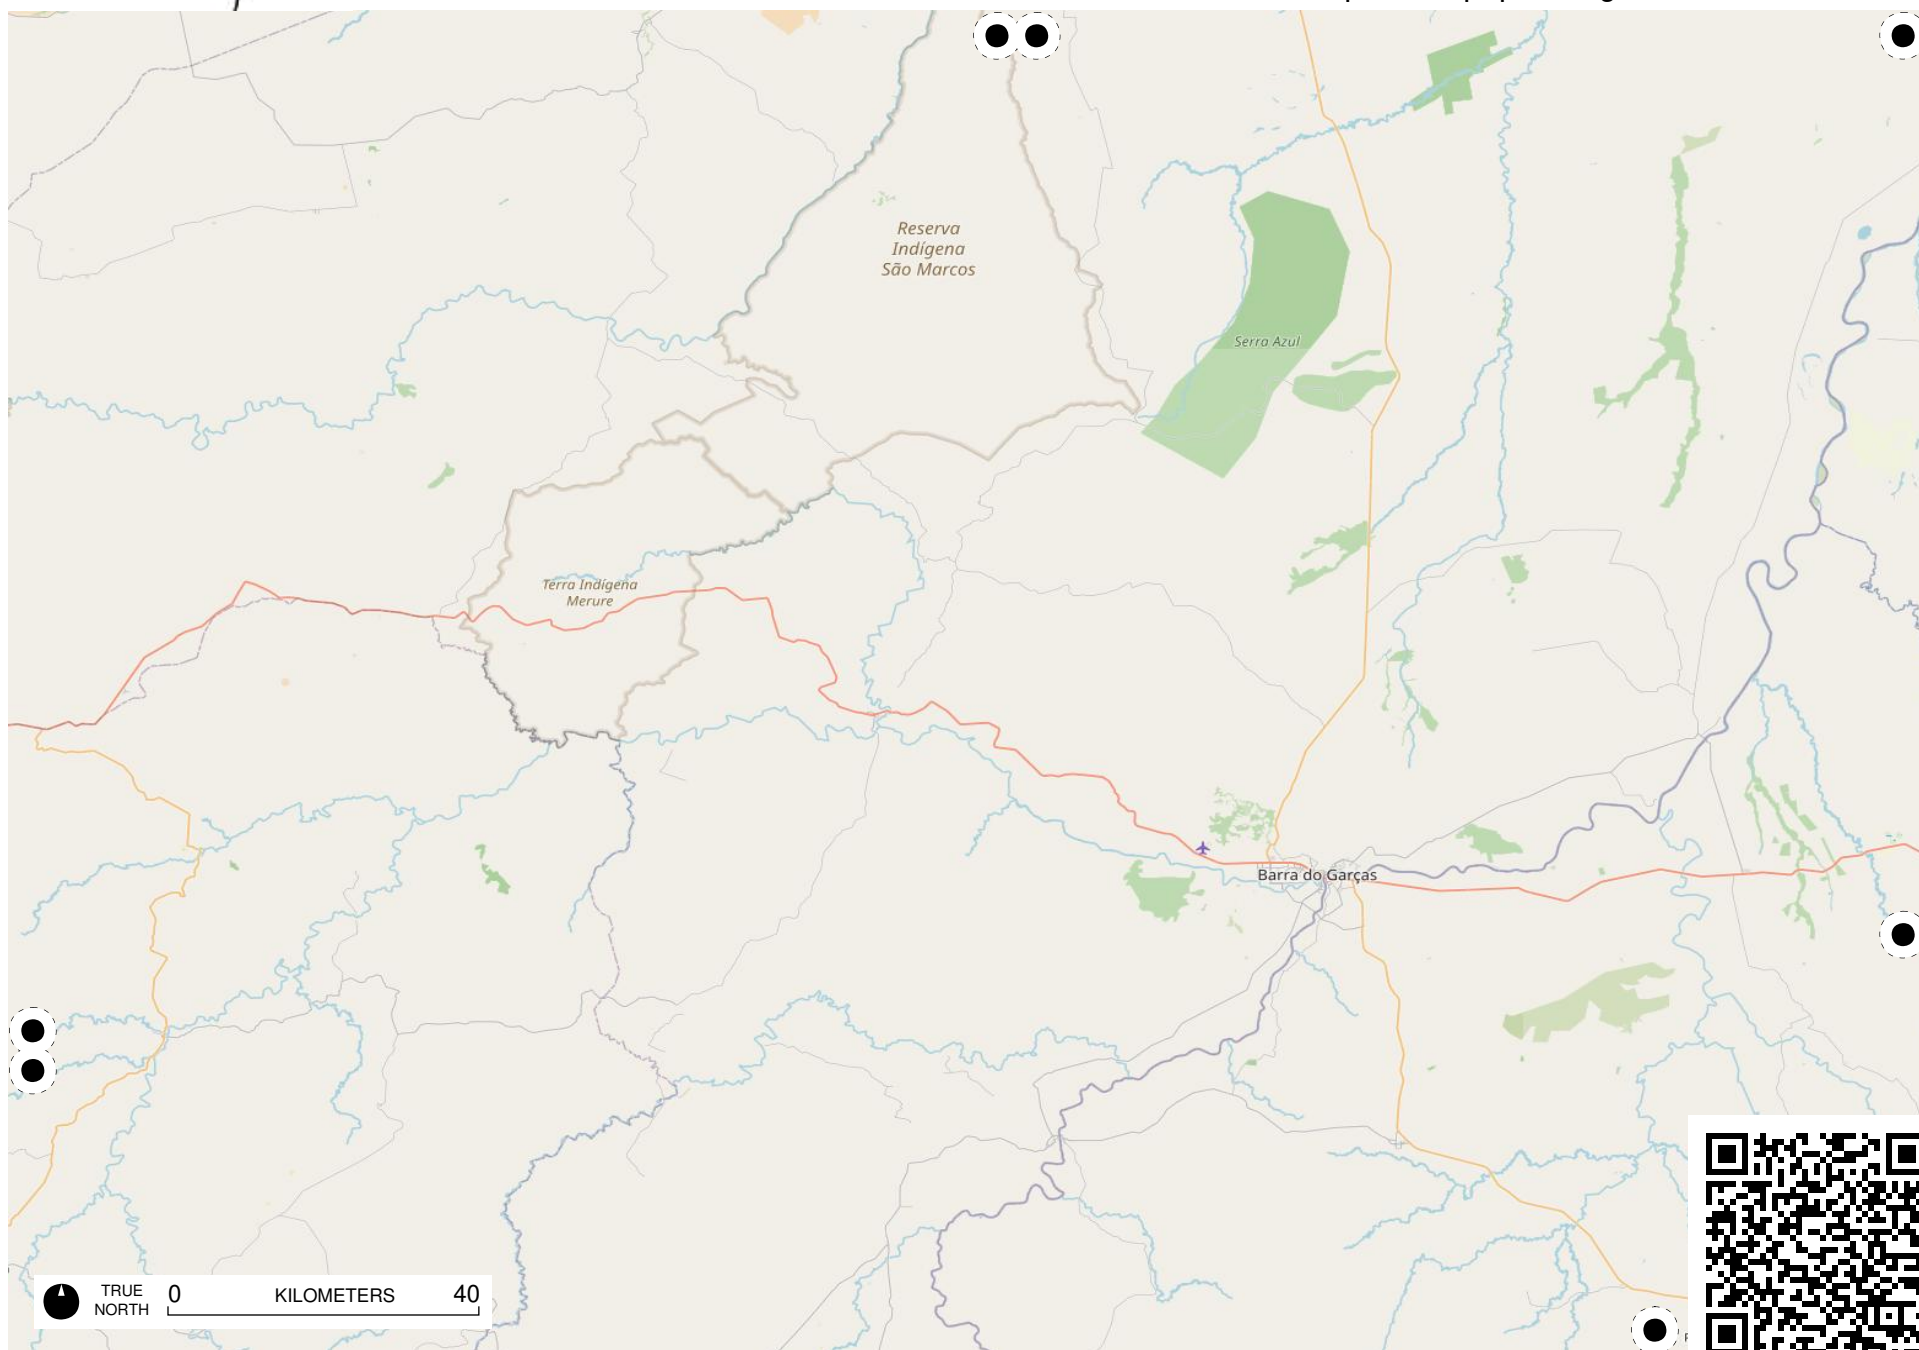

Terra Indígena
Pimentel
Barbosa

TRUE NORTH 0 KILOMETERS 40

TRUE NORTH 0 KILOMETERS 40

Área de
TRUE
NORTH
0 KILOMETERS 40
Cochá
- Citã

TRUE NORTH 0 KILOMETERS 40

Field Papers

Região Sudeste

<https://fieldpapers.org/atlas/1a1205nw/F7>

Field Papers

Região Sudeste

<https://fieldpapers.org/atlasses/1a1205nw/G7>

TRUE NORTH 0 KILOMETERS 40

Field Papers

Região Sudeste

<https://fieldpapers.org/atlasses/1a1205nw/H5>

TRUE NORTH 0 KILOMETERS 40

Field Papers

Região Sudeste

<https://fieldpapers.org/atlasses/1a1205nw/H6>

Field Papers

Região Sudeste

<https://fieldpapers.org/atlasses/1a1205nw/H7>

TRUE NORTH 0 KILOMETERS 40

Field Papers

Região Sudeste

<https://fieldpapers.org/atlasses/1a1205nw/l6>

TRUE NORTH 0 KILOMETERS 40

Field Papers

Região Sudeste

<https://fieldpapers.org/atlasses/1a1205nw/17>

TRUE NORTH 0 KILOMETERS 40