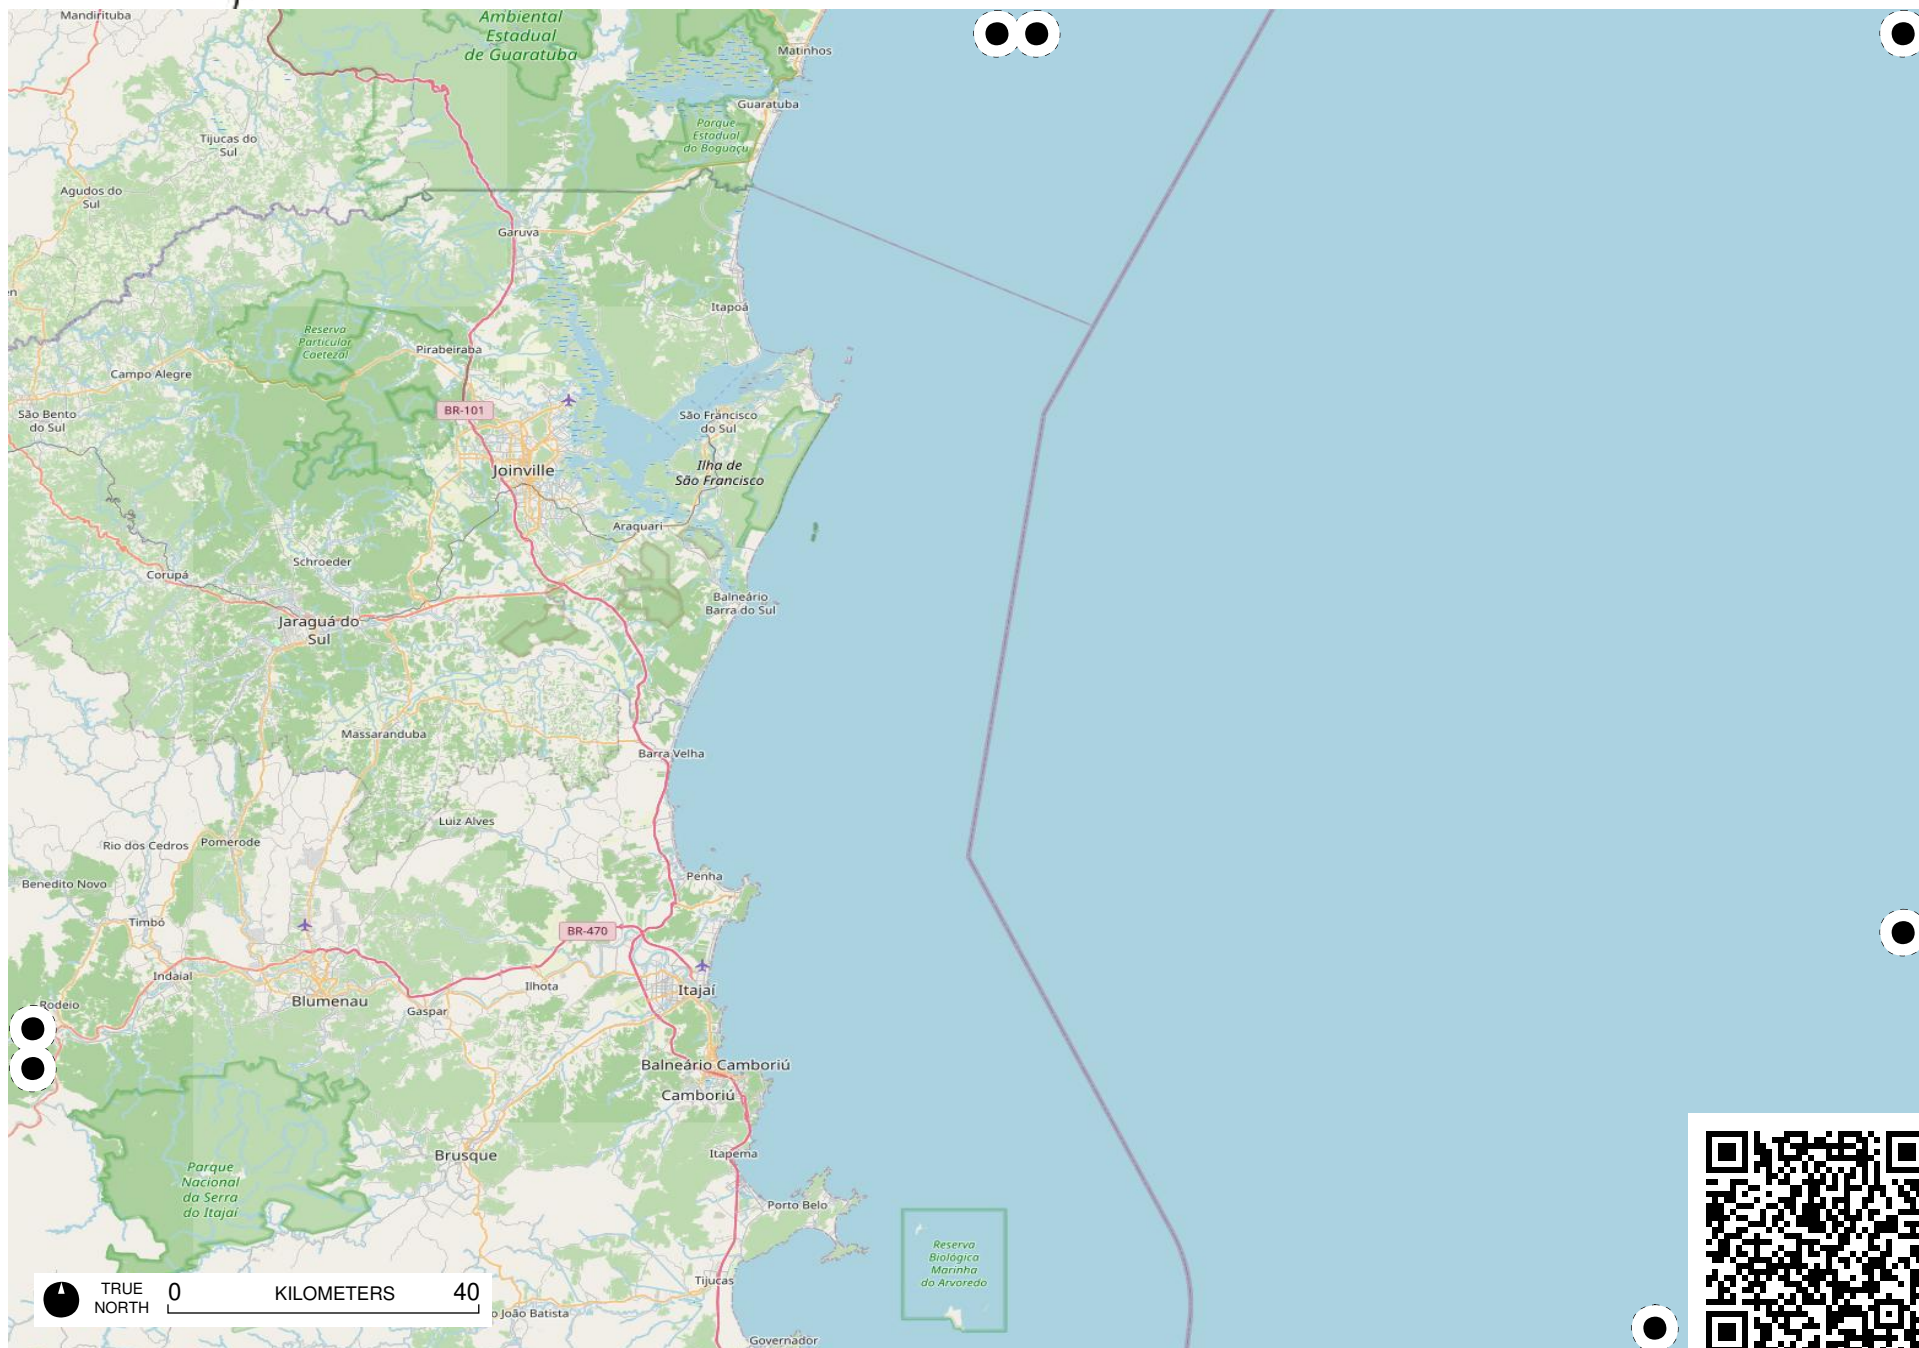

Field Papers

Região Sudeste

<https://fieldpapers.org/atlasses/1a1205nw/H6>

Field Papers

Região Sudeste

<https://fieldpapers.org/atlasses/1a1205nw/H7>

TRUE NORTH 0 KILOMETERS 40

Field Papers

Região Sudeste

<https://fieldpapers.org/atlasses/1a1205nw/14>

TRUE NORTH 0 KILOMETERS 40

Field Papers

Região Sudeste

<https://fieldpapers.org/atlasses/1a1205nw/15>

TRUE NORTH 0 KILOMETERS 40

Field Papers

Região Sudeste

<https://fieldpapers.org/atlasses/1a1205nw/l6>

TRUE NORTH 0 KILOMETERS 40

Field Papers

Região Sudeste

<https://fieldpapers.org/atlasses/1a1205nw/17>

TRUE NORTH 0 KILOMETERS 40