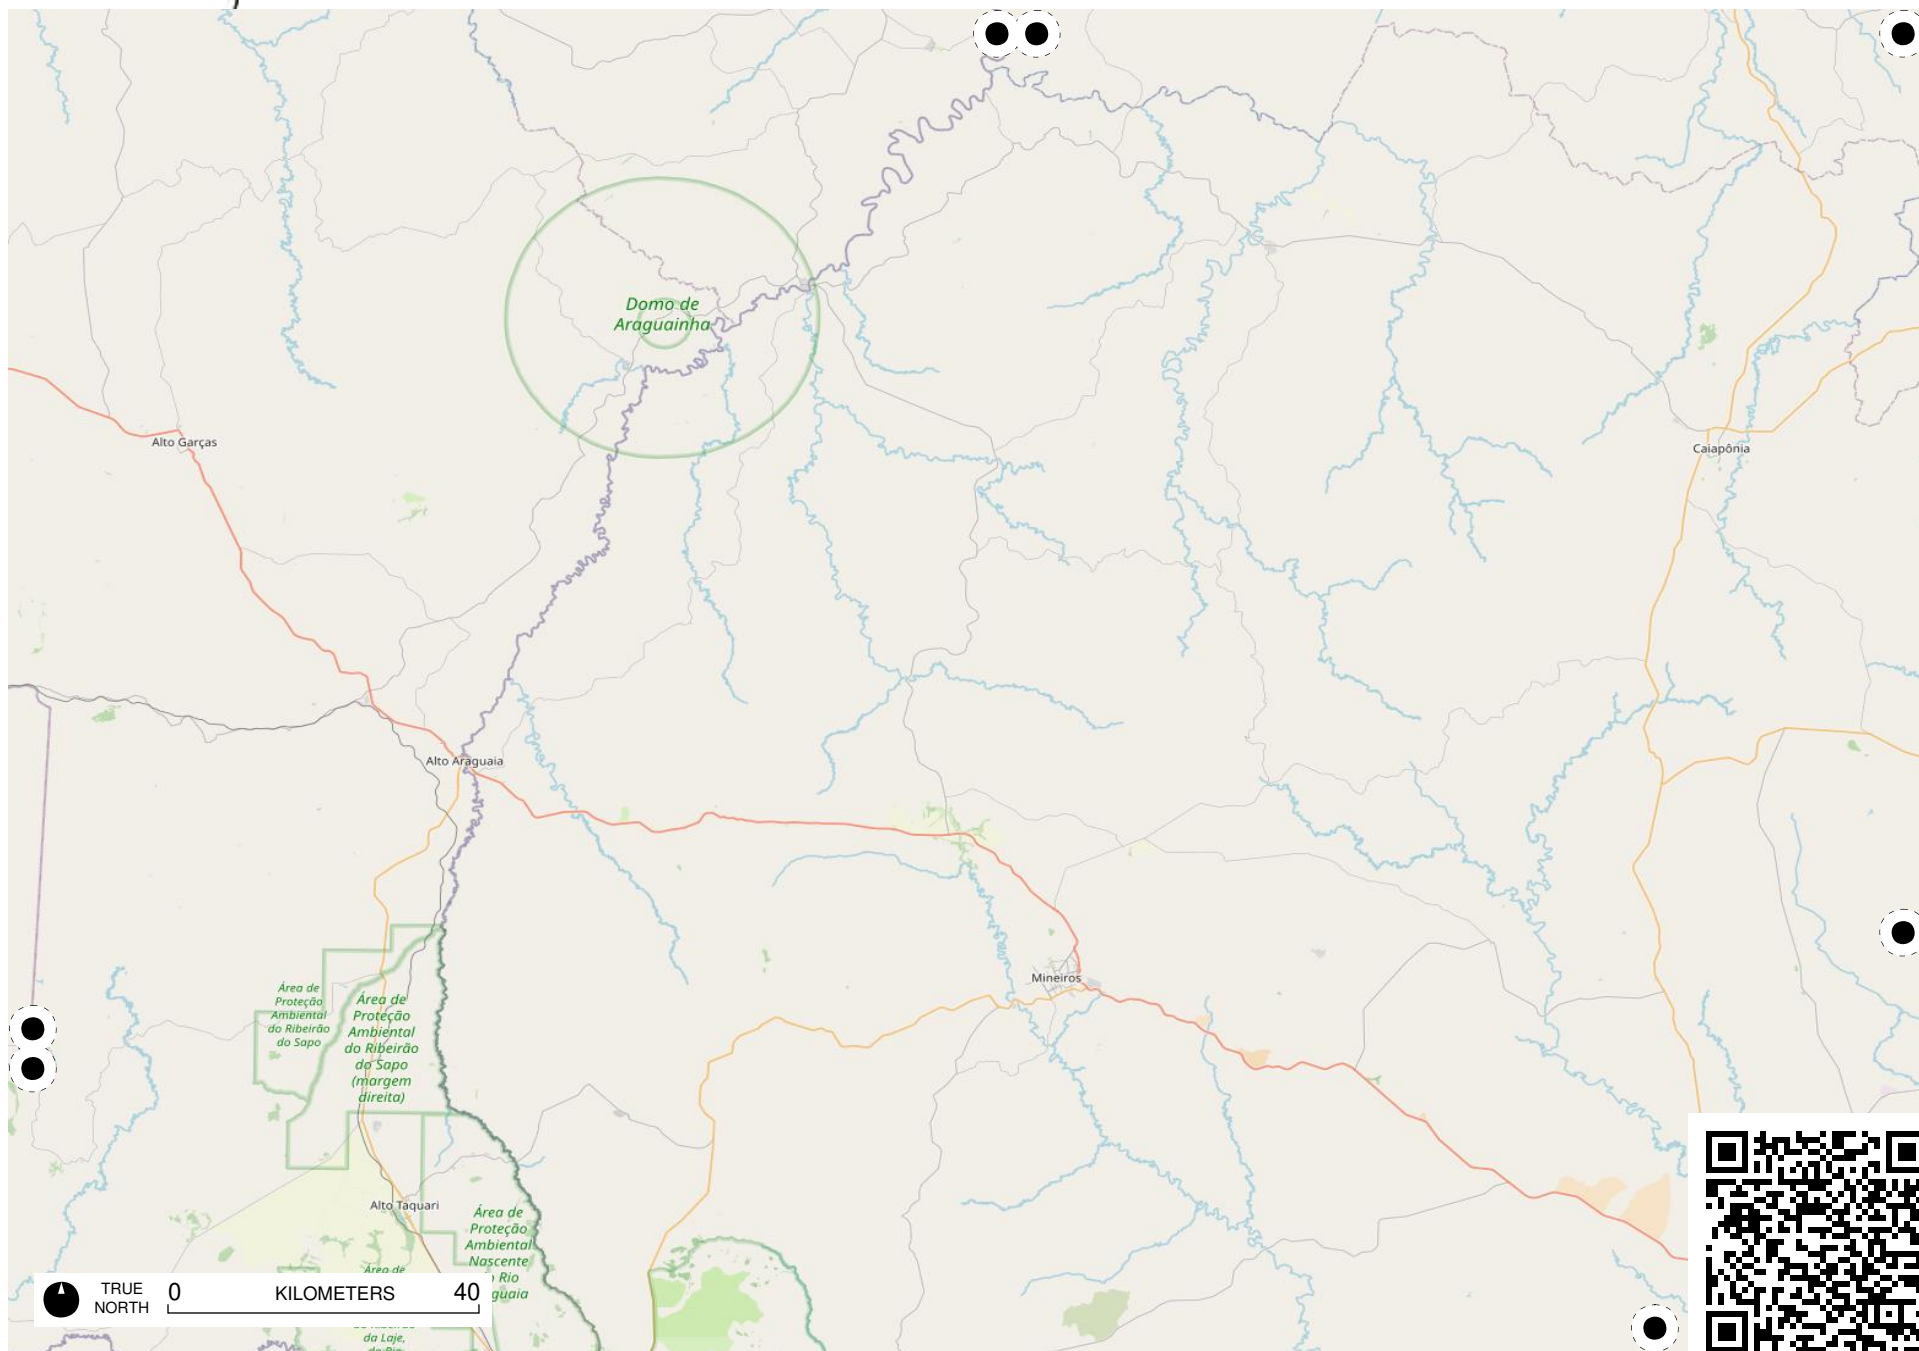

Terra Indígena
Pimentel
Barbosa

TRUE NORTH 0 KILOMETERS 40

TRUE NORTH 0 KILOMETERS 40

Área de
TRUE
NORTH
0 KILOMETERS 40
Cochá
- Citã

TRUE NORTH 0 KILOMETERS 40

Field Papers

Região Sudeste

<https://fieldpapers.org/atlas/1a1205nw/F7>

Field Papers

Região Sudeste

<https://fieldpapers.org/atlasses/1a1205nw/G7>

TRUE NORTH 0 KILOMETERS 40

Field Papers

Região Sudeste

<https://fieldpapers.org/atlasses/1a1205nw/H5>

TRUE NORTH 0 KILOMETERS 40

Field Papers

Região Sudeste

<https://fieldpapers.org/atlasses/1a1205nw/H6>

Field Papers

Região Sudeste

<https://fieldpapers.org/atlasses/1a1205nw/H7>

TRUE NORTH 0 KILOMETERS 40

Field Papers

Região Sudeste

<https://fieldpapers.org/atlasses/1a1205nw/l6>

TRUE NORTH 0 KILOMETERS 40

Field Papers

Região Sudeste

<https://fieldpapers.org/atlasses/1a1205nw/17>

TRUE NORTH 0 KILOMETERS 40