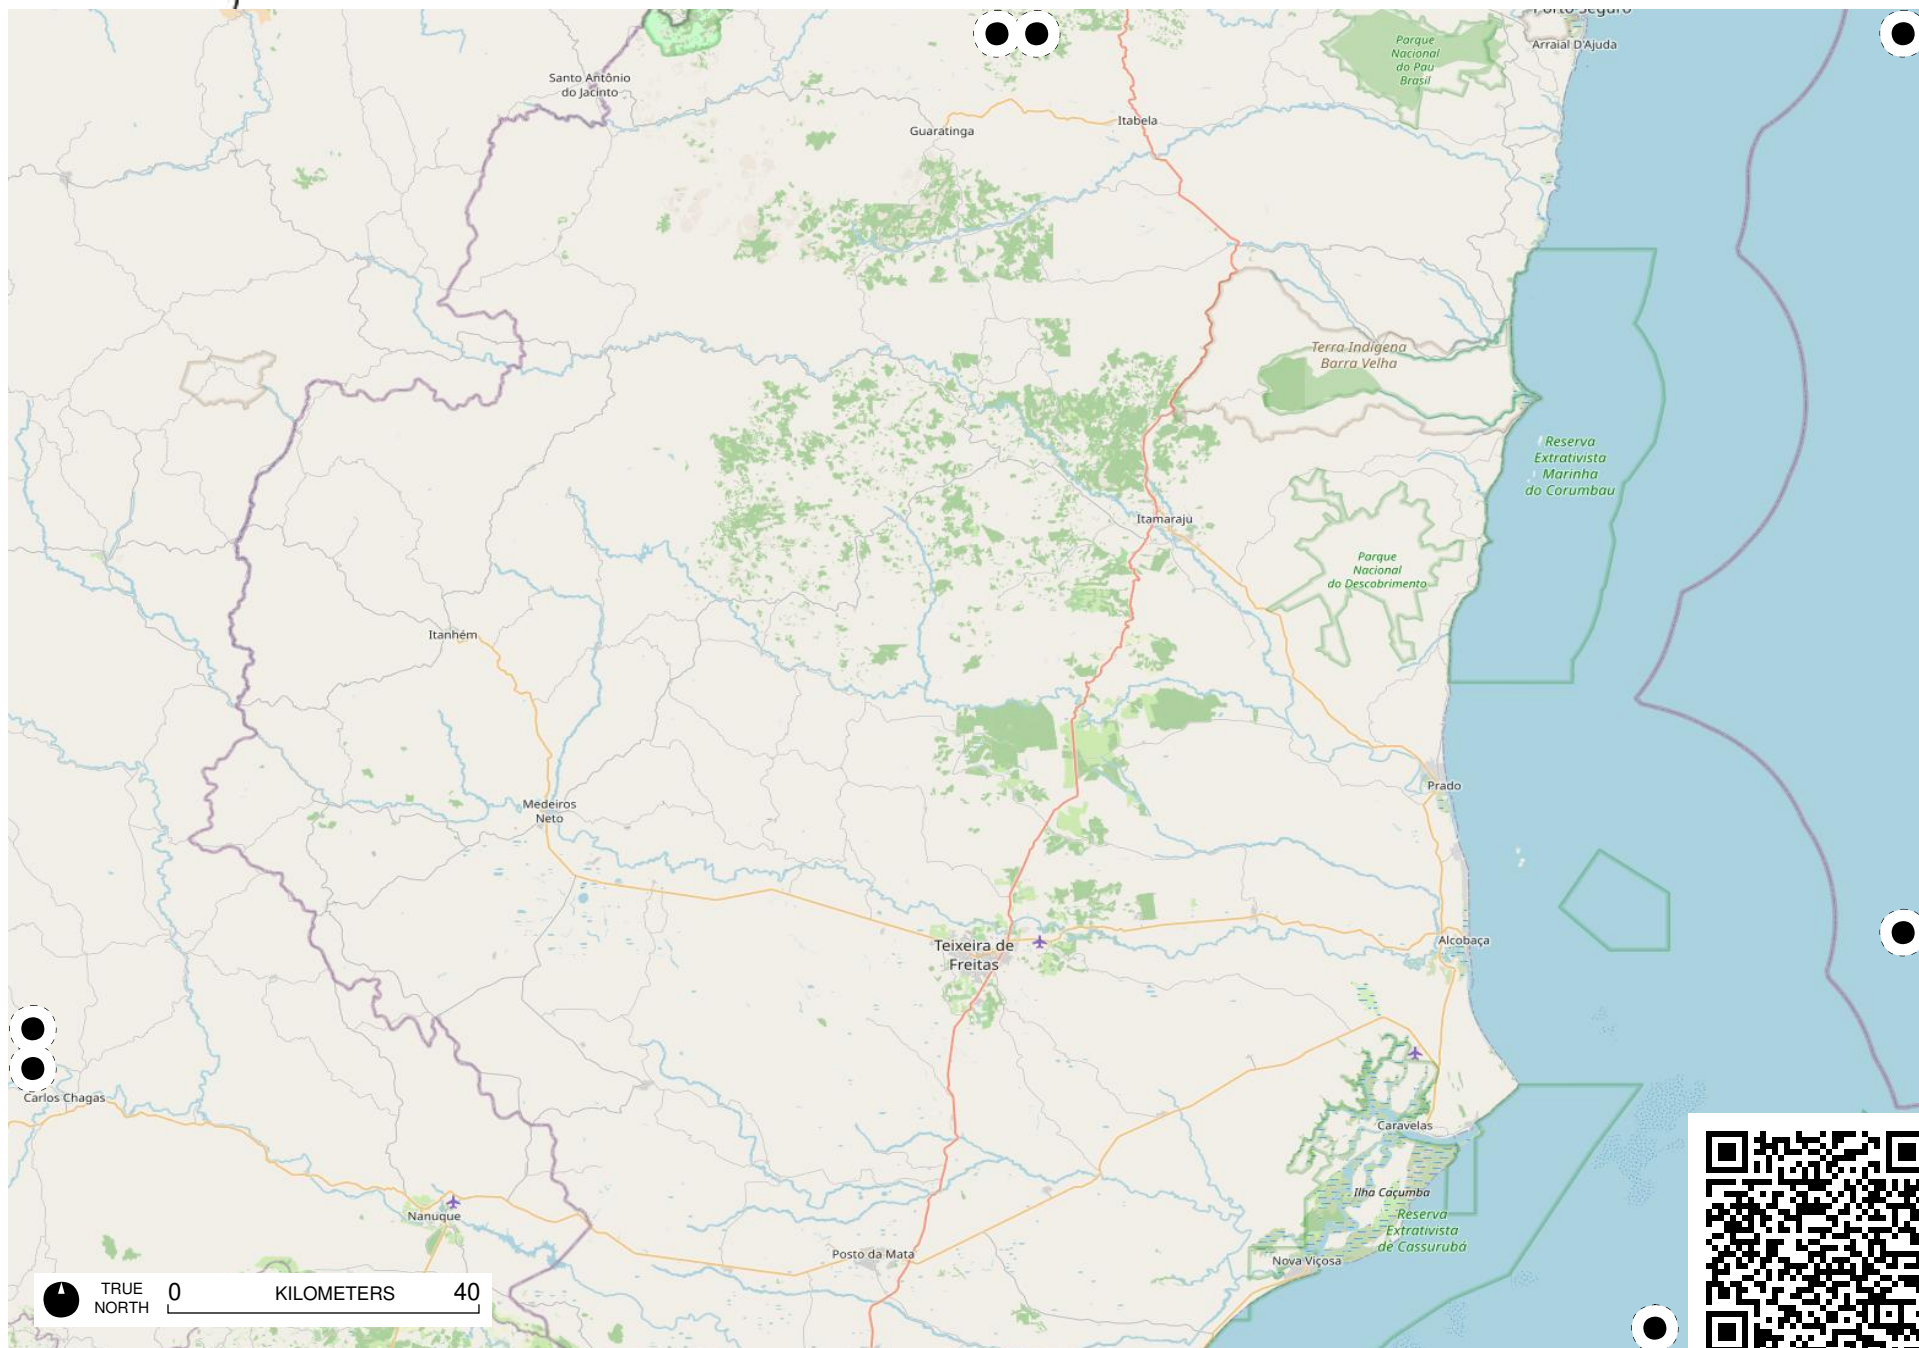

Terra Indígena
Pimentel
Barbosa

TRUE NORTH 0 KILOMETERS 40

TRUE NORTH 0 KILOMETERS 40

Área de
TRUE
NORTH
0 KILOMETERS 40
Cochá
- Citã

TRUE NORTH 0 KILOMETERS 40

Field Papers

Região Sudeste

<https://fieldpapers.org/atlas/1a1205nw/F7>

Field Papers

Região Sudeste

<https://fieldpapers.org/atlasses/1a1205nw/G7>

TRUE NORTH 0 KILOMETERS 40

Field Papers

Região Sudeste

<https://fieldpapers.org/atlasses/1a1205nw/H5>

TRUE NORTH 0 KILOMETERS 40

Field Papers

Região Sudeste

<https://fieldpapers.org/atlasses/1a1205nw/H6>

Field Papers

Região Sudeste

<https://fieldpapers.org/atlasses/1a1205nw/H7>

TRUE NORTH 0 KILOMETERS 40

Field Papers

Região Sudeste

<https://fieldpapers.org/atlasses/1a1205nw/l6>

TRUE NORTH 0 KILOMETERS 40

Field Papers

Região Sudeste

<https://fieldpapers.org/atlasses/1a1205nw/17>

TRUE NORTH 0 KILOMETERS 40