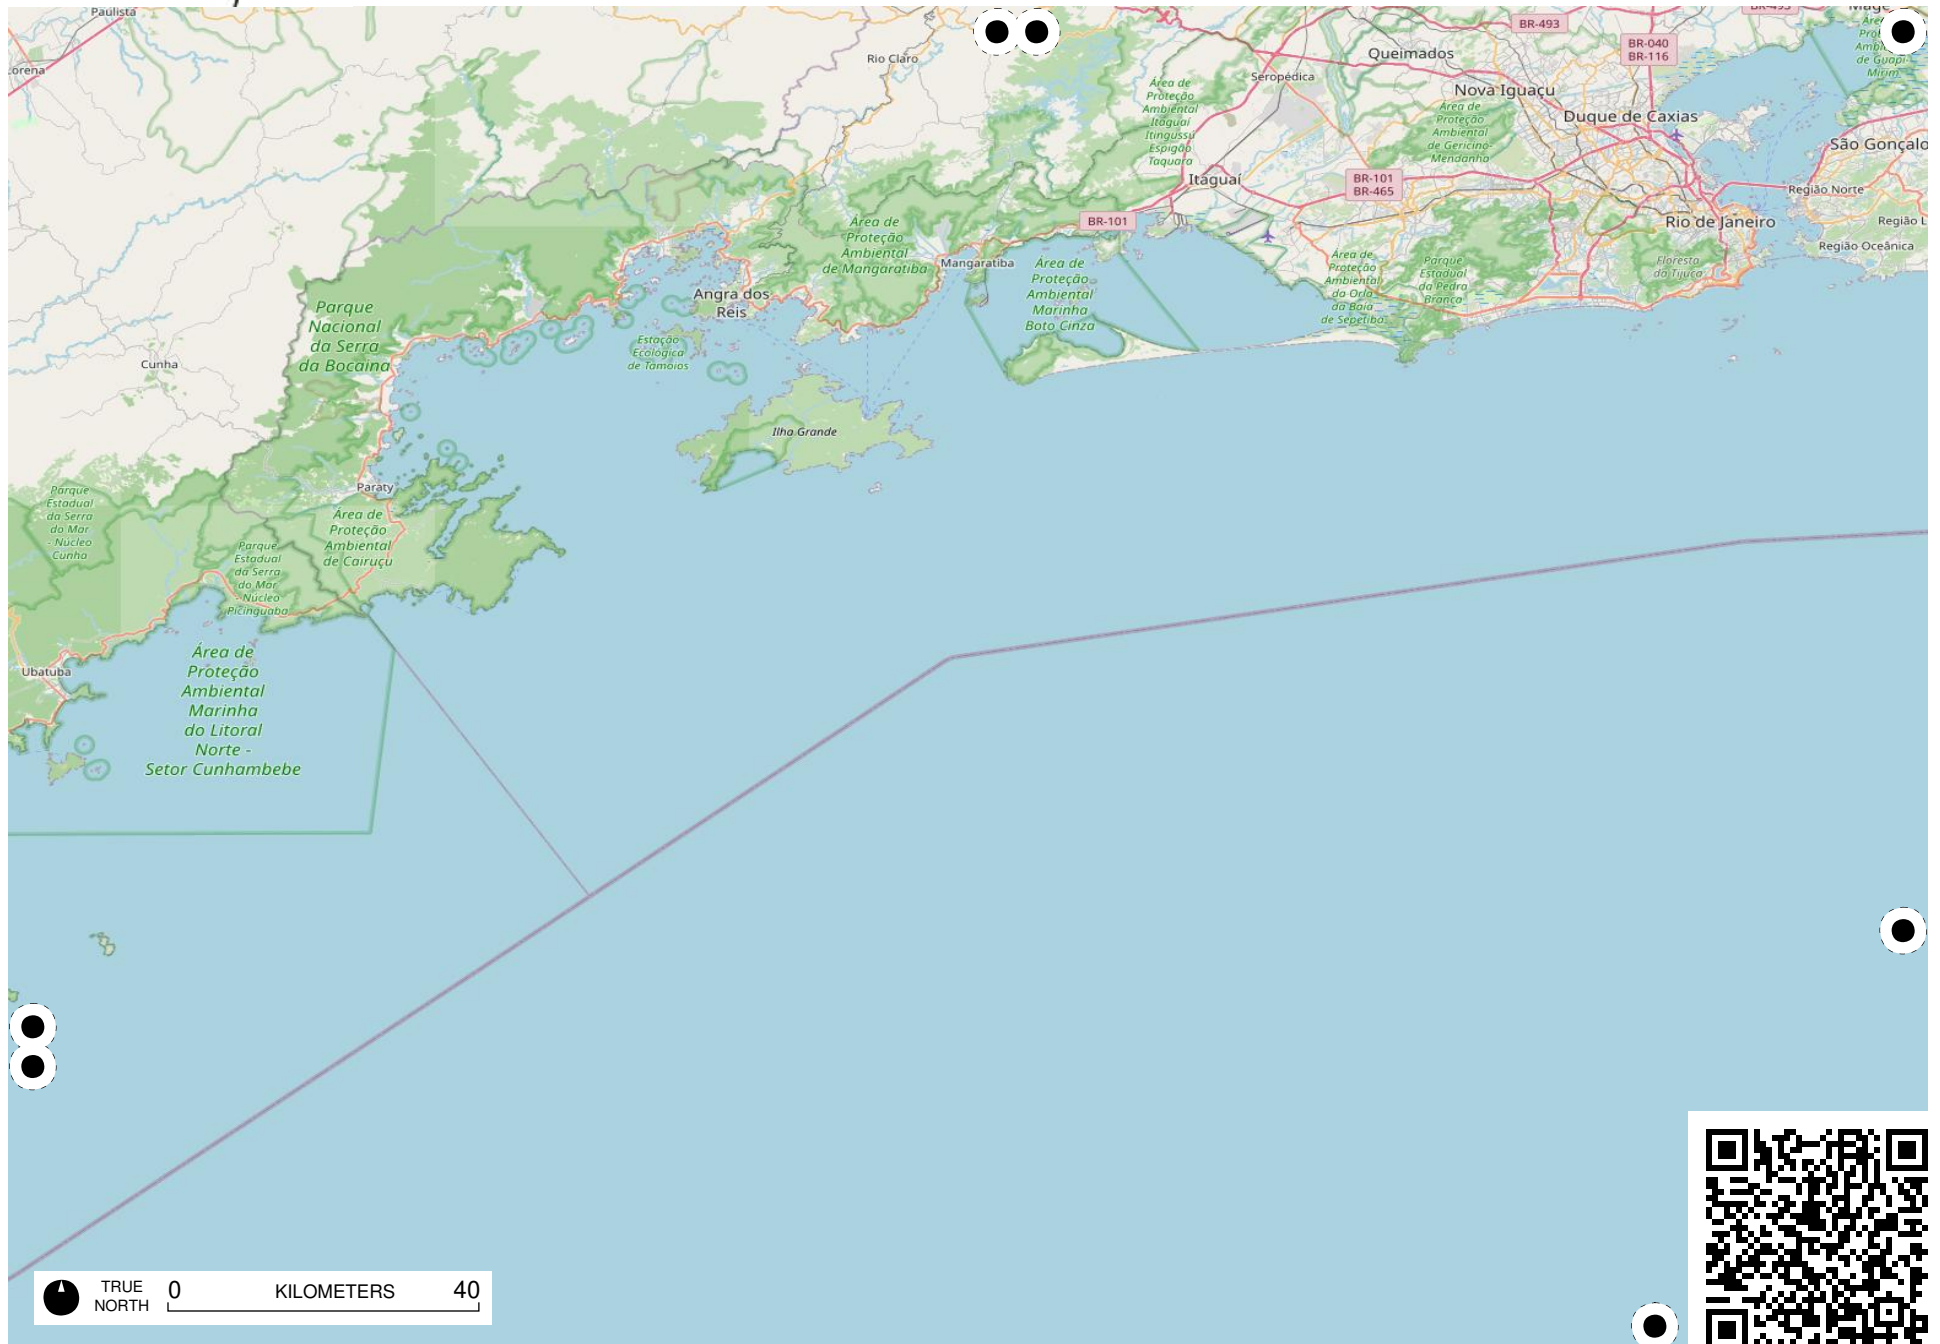

Terra Indígena
Pimentel
Barbosa

TRUE NORTH 0 KILOMETERS 40

TRUE NORTH 0 KILOMETERS 40

Área de
TRUE
NORTH
0 KILOMETERS 40
Cochá
- Citã

TRUE NORTH 0 KILOMETERS 40

Field Papers

Região Sudeste

<https://fieldpapers.org/atlas/1a1205nw/F7>

Field Papers

Região Sudeste

<https://fieldpapers.org/atlasses/1a1205nw/G7>

TRUE NORTH 0 KILOMETERS 40

Field Papers

Região Sudeste

<https://fieldpapers.org/atlasses/1a1205nw/H5>

TRUE NORTH 0 KILOMETERS 40

Field Papers

Região Sudeste

<https://fieldpapers.org/atlasses/1a1205nw/H6>

Field Papers

Região Sudeste

<https://fieldpapers.org/atlasses/1a1205nw/H7>

TRUE NORTH 0 KILOMETERS 40

Field Papers

Região Sudeste

<https://fieldpapers.org/atlasses/1a1205nw/l6>

TRUE NORTH 0 KILOMETERS 40

Field Papers

Região Sudeste

<https://fieldpapers.org/atlasses/1a1205nw/17>

TRUE NORTH 0 KILOMETERS 40