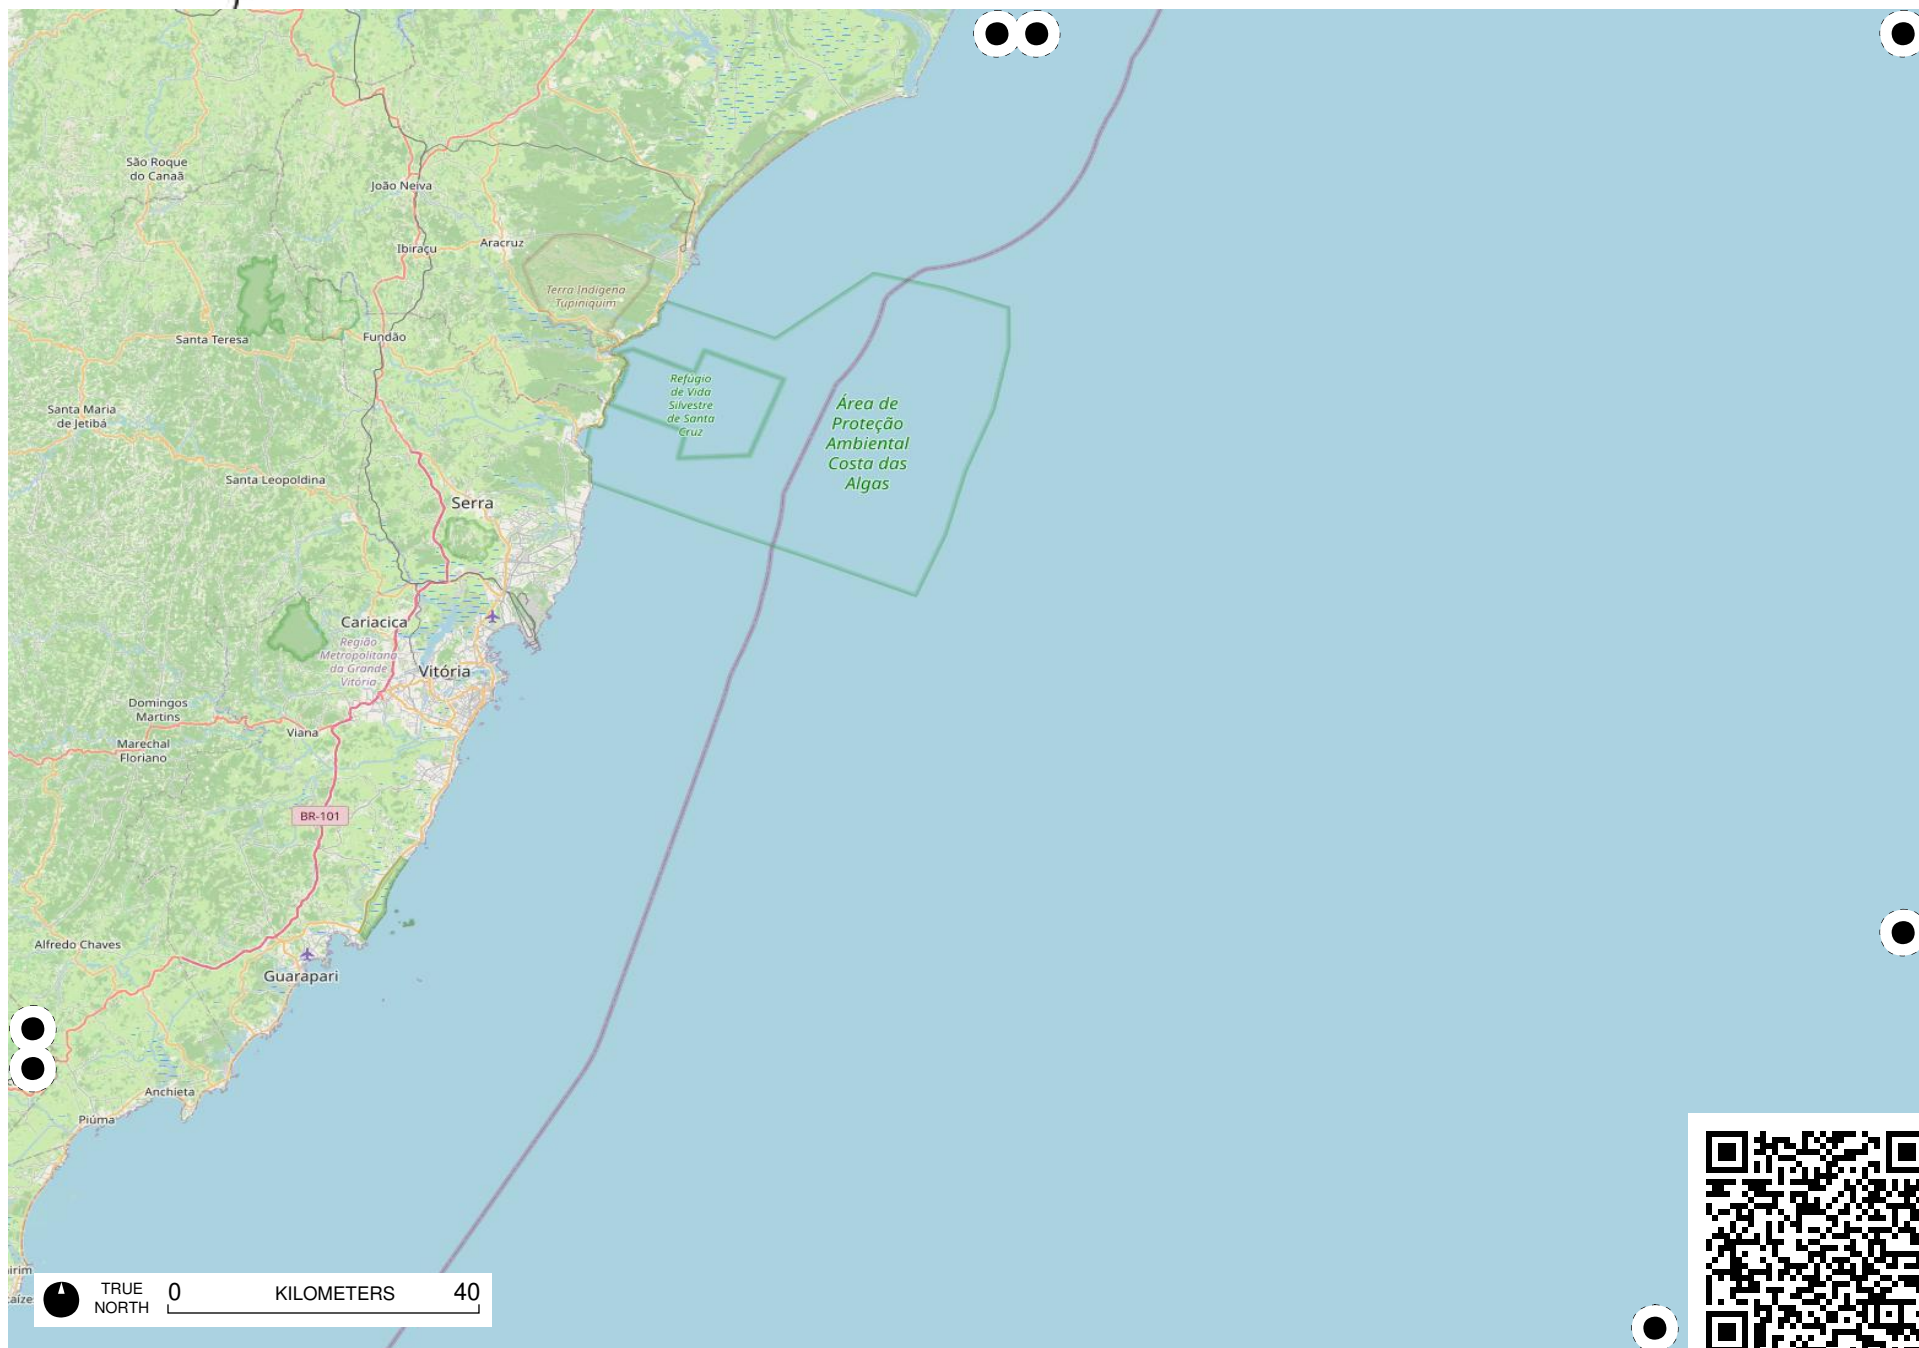

Terra Indígena
Pimentel
Barbosa

TRUE NORTH 0 KILOMETERS 40

TRUE NORTH 0 KILOMETERS 40

Área de
TRUE
NORTH
0 KILOMETERS 40
Cochá
- Citã

TRUE NORTH 0 KILOMETERS 40

Field Papers

Região Sudeste

<https://fieldpapers.org/atlas/1a1205nw/F7>

Field Papers

Região Sudeste

<https://fieldpapers.org/atlasses/1a1205nw/G7>

TRUE NORTH 0 KILOMETERS 40

Field Papers

Região Sudeste

<https://fieldpapers.org/atlasses/1a1205nw/H5>

TRUE NORTH 0 KILOMETERS 40

Field Papers

Região Sudeste

<https://fieldpapers.org/atlasses/1a1205nw/H6>

Field Papers

Região Sudeste

<https://fieldpapers.org/atlasses/1a1205nw/H7>

TRUE NORTH 0 KILOMETERS 40

Field Papers

Região Sudeste

<https://fieldpapers.org/atlasses/1a1205nw/l6>

TRUE NORTH 0 KILOMETERS 40

Field Papers

Região Sudeste

<https://fieldpapers.org/atlasses/1a1205nw/17>

TRUE NORTH 0 KILOMETERS 40