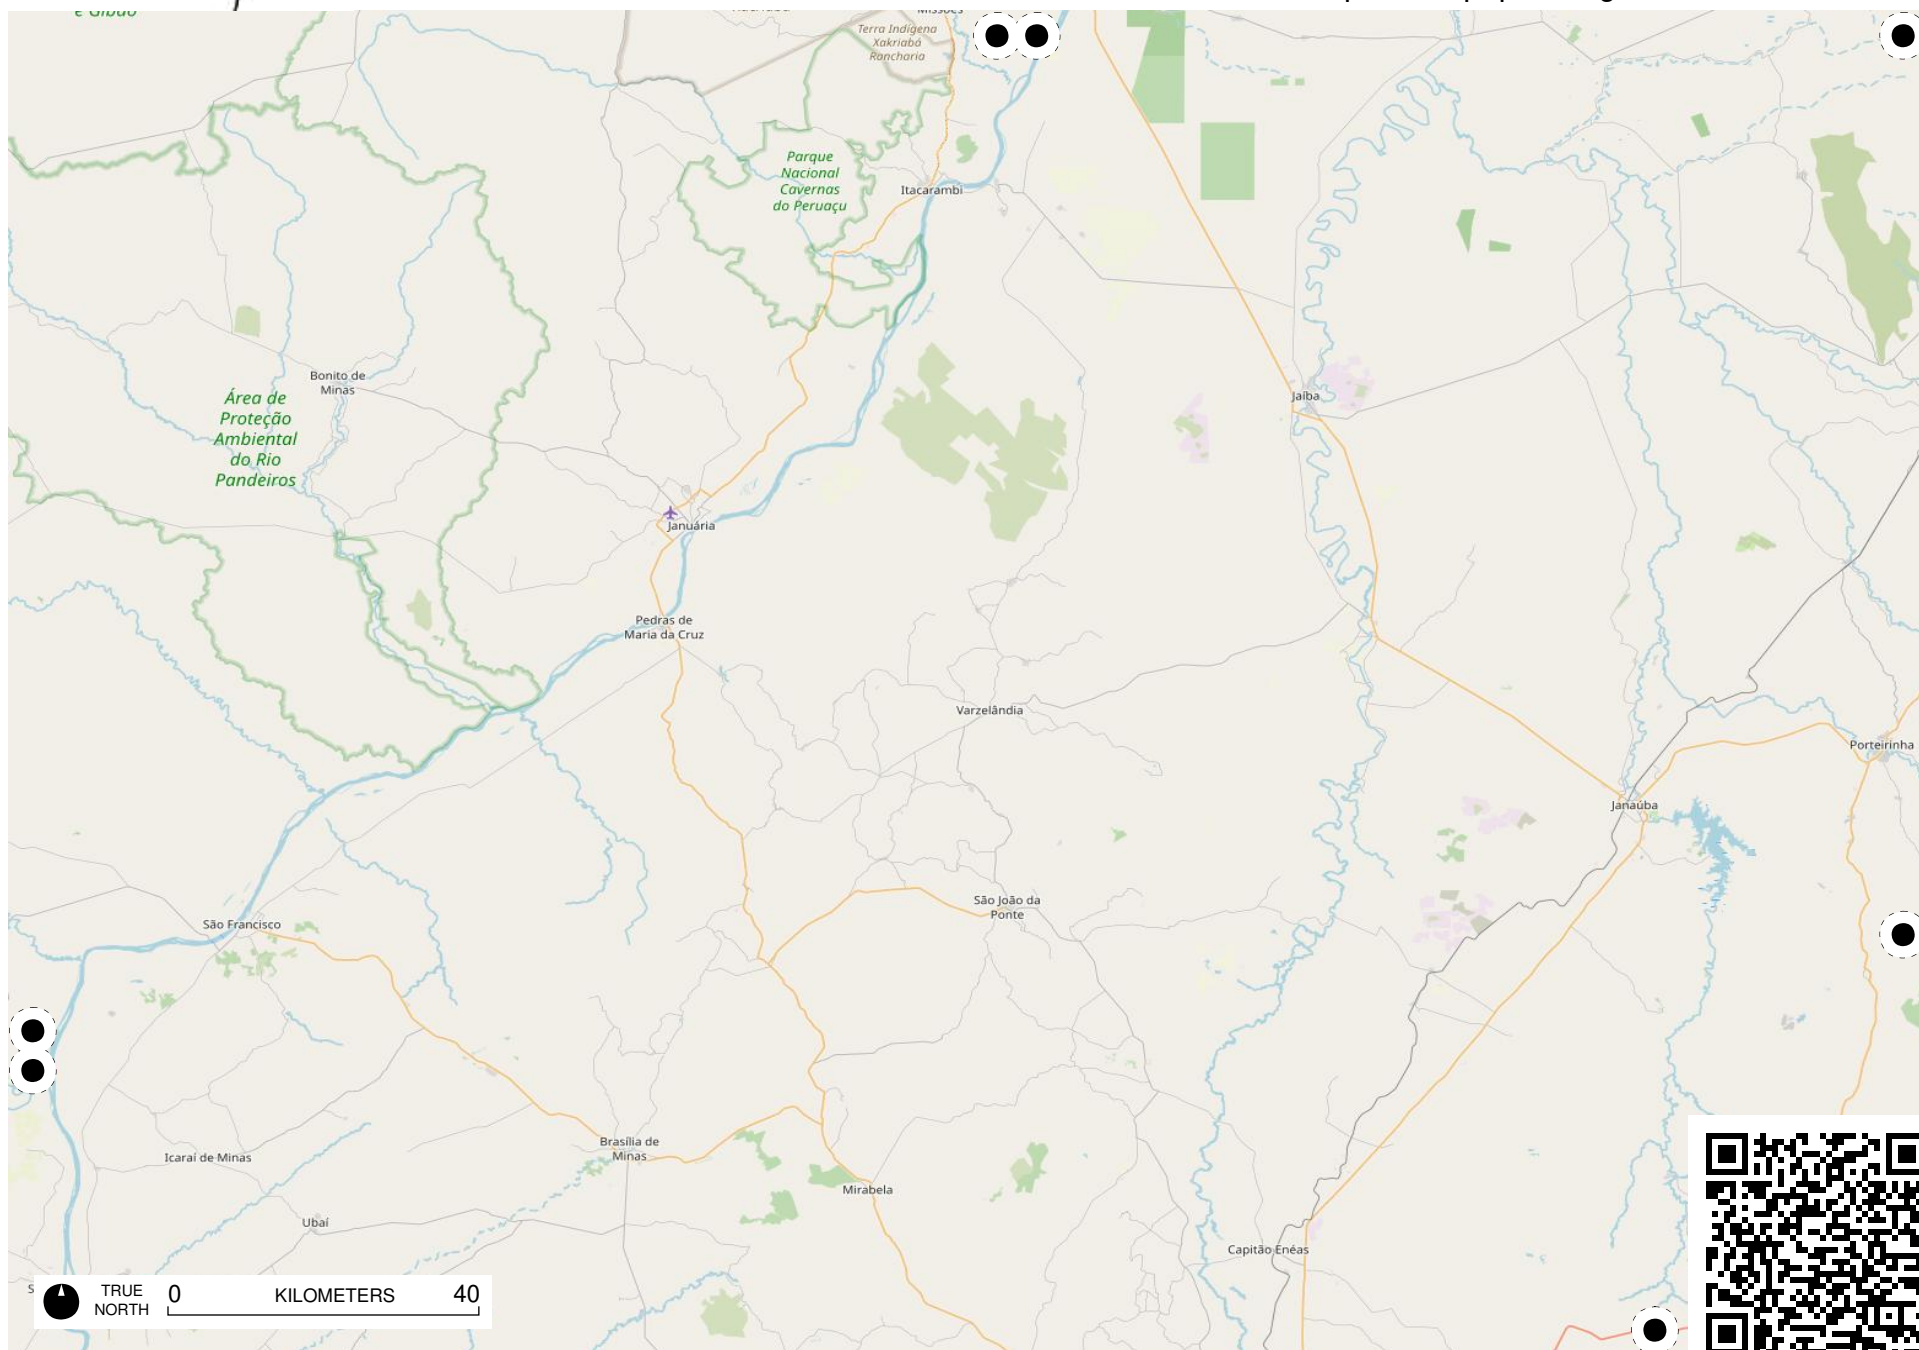

Terra Indígena
Pimentel
Barbosa

TRUE NORTH 0 KILOMETERS 40

TRUE NORTH 0 KILOMETERS 40

Área de
TRUE
NORTH
0 KILOMETERS 40
Cochá
- Citã

TRUE NORTH 0 KILOMETERS 40

Field Papers

Região Sudeste

<https://fieldpapers.org/atlas/1a1205nw/F7>

Field Papers

Região Sudeste

<https://fieldpapers.org/atlasses/1a1205nw/G7>

TRUE NORTH 0 KILOMETERS 40

Field Papers

Região Sudeste

<https://fieldpapers.org/atlasses/1a1205nw/H5>

TRUE NORTH 0 KILOMETERS 40

Field Papers

Região Sudeste

<https://fieldpapers.org/atlasses/1a1205nw/H6>

Field Papers

Região Sudeste

<https://fieldpapers.org/atlasses/1a1205nw/H7>

TRUE NORTH 0 KILOMETERS 40

Field Papers

Região Sudeste

<https://fieldpapers.org/atlasses/1a1205nw/l6>

TRUE NORTH 0 KILOMETERS 40

Field Papers

Região Sudeste

<https://fieldpapers.org/atlasses/1a1205nw/17>

TRUE NORTH 0 KILOMETERS 40