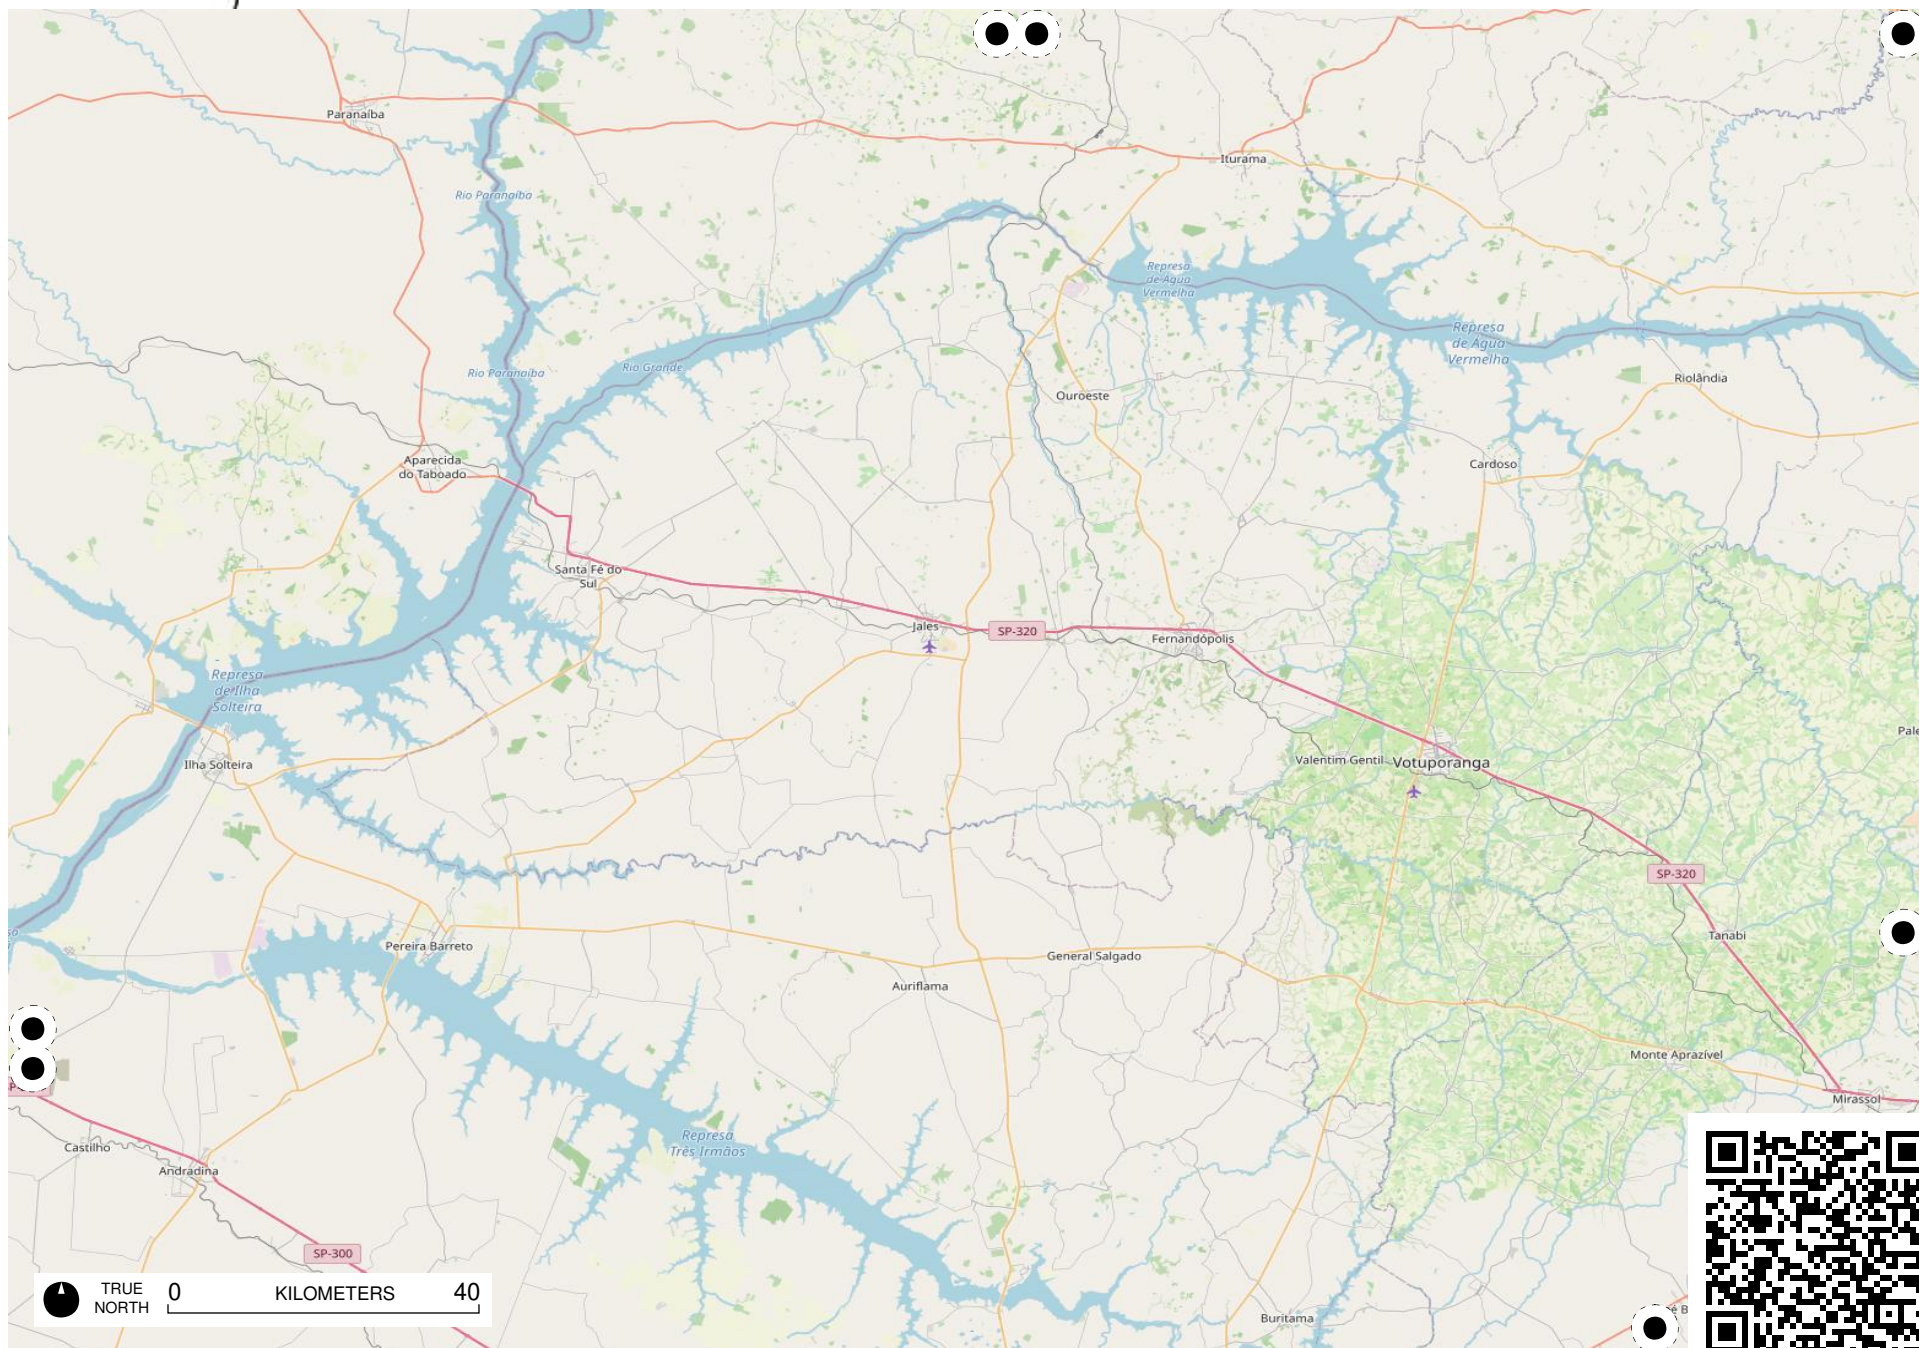

Terra Indígena
Pimentel
Barbosa

TRUE NORTH 0 KILOMETERS 40

TRUE NORTH 0 KILOMETERS 40

Área de
TRUE
NORTH
0 KILOMETERS 40
Cochá
- Citã

TRUE NORTH 0 KILOMETERS 40

Field Papers

Região Sudeste

<https://fieldpapers.org/atlas/1a1205nw/F7>

Field Papers

Região Sudeste

<https://fieldpapers.org/atlasses/1a1205nw/G7>

TRUE NORTH 0 KILOMETERS 40

Field Papers

Região Sudeste

<https://fieldpapers.org/atlasses/1a1205nw/H5>

TRUE NORTH 0 KILOMETERS 40

Field Papers

Região Sudeste

<https://fieldpapers.org/atlasses/1a1205nw/H6>

Field Papers

Região Sudeste

<https://fieldpapers.org/atlasses/1a1205nw/H7>

TRUE NORTH 0 KILOMETERS 40

Field Papers

Região Sudeste

<https://fieldpapers.org/atlasses/1a1205nw/l6>

TRUE NORTH 0 KILOMETERS 40

Field Papers

Região Sudeste

<https://fieldpapers.org/atlasses/1a1205nw/17>

TRUE NORTH 0 KILOMETERS 40