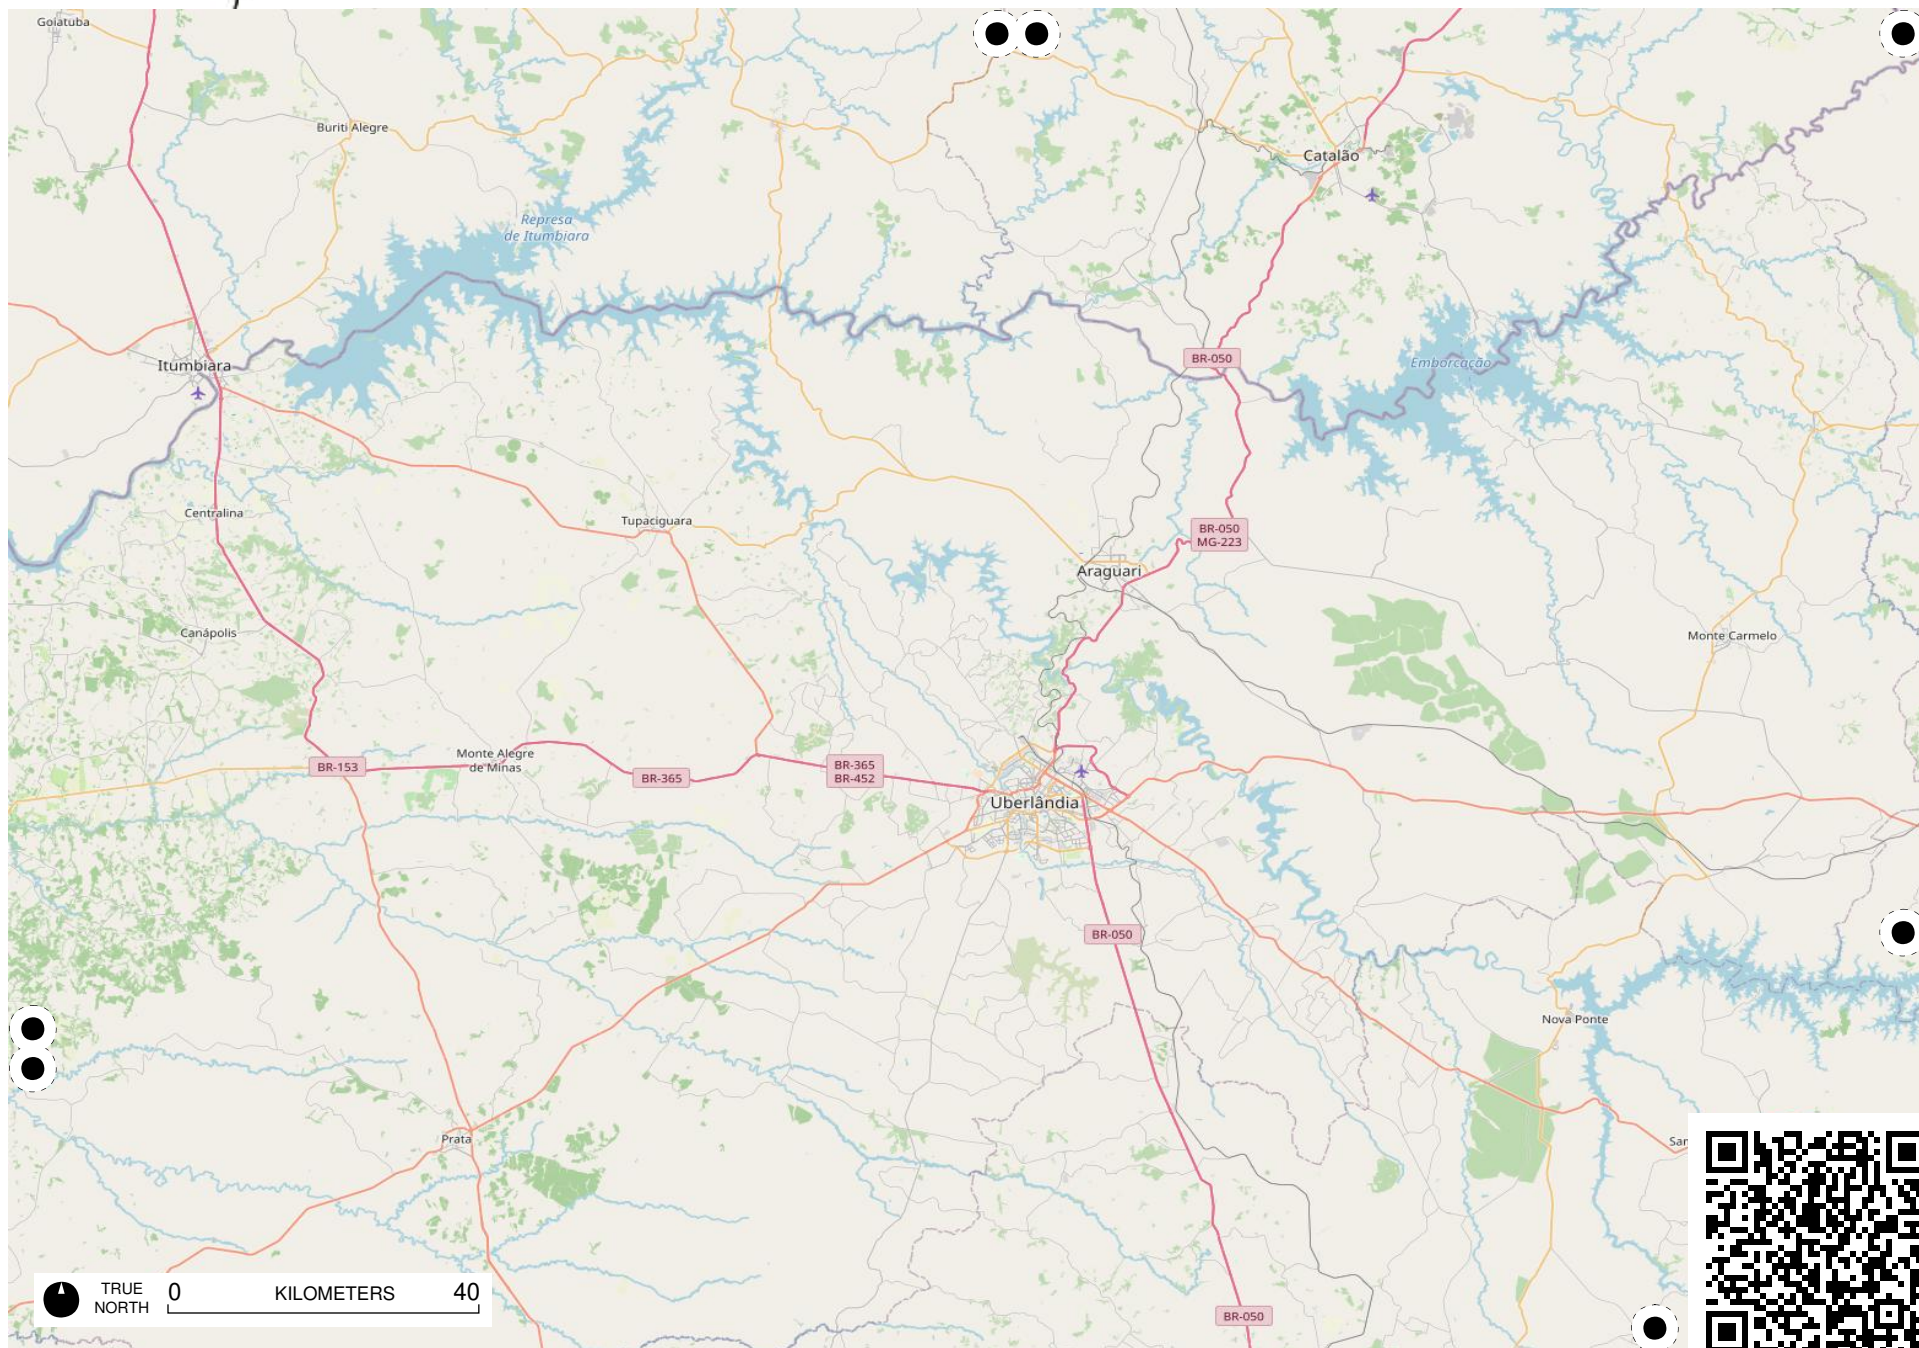

Terra Indígena
Pimentel
Barbosa

TRUE NORTH 0 KILOMETERS 40

TRUE NORTH 0 KILOMETERS 40

Área de
TRUE
NORTH
0 KILOMETERS 40
Cochá
- Citã

TRUE NORTH 0 KILOMETERS 40

Field Papers

Região Sudeste

<https://fieldpapers.org/atlas/1a1205nw/F7>

Field Papers

Região Sudeste

<https://fieldpapers.org/atlasses/1a1205nw/G7>

TRUE NORTH 0 KILOMETERS 40

Field Papers

Região Sudeste

<https://fieldpapers.org/atlasses/1a1205nw/H5>

TRUE NORTH 0 KILOMETERS 40

Field Papers

Região Sudeste

<https://fieldpapers.org/atlasses/1a1205nw/H6>

Field Papers

Região Sudeste

<https://fieldpapers.org/atlasses/1a1205nw/H7>

TRUE NORTH 0 KILOMETERS 40

Field Papers

Região Sudeste

<https://fieldpapers.org/atlasses/1a1205nw/l6>

TRUE NORTH 0 KILOMETERS 40

Field Papers

Região Sudeste

<https://fieldpapers.org/atlasses/1a1205nw/17>

TRUE NORTH 0 KILOMETERS 40