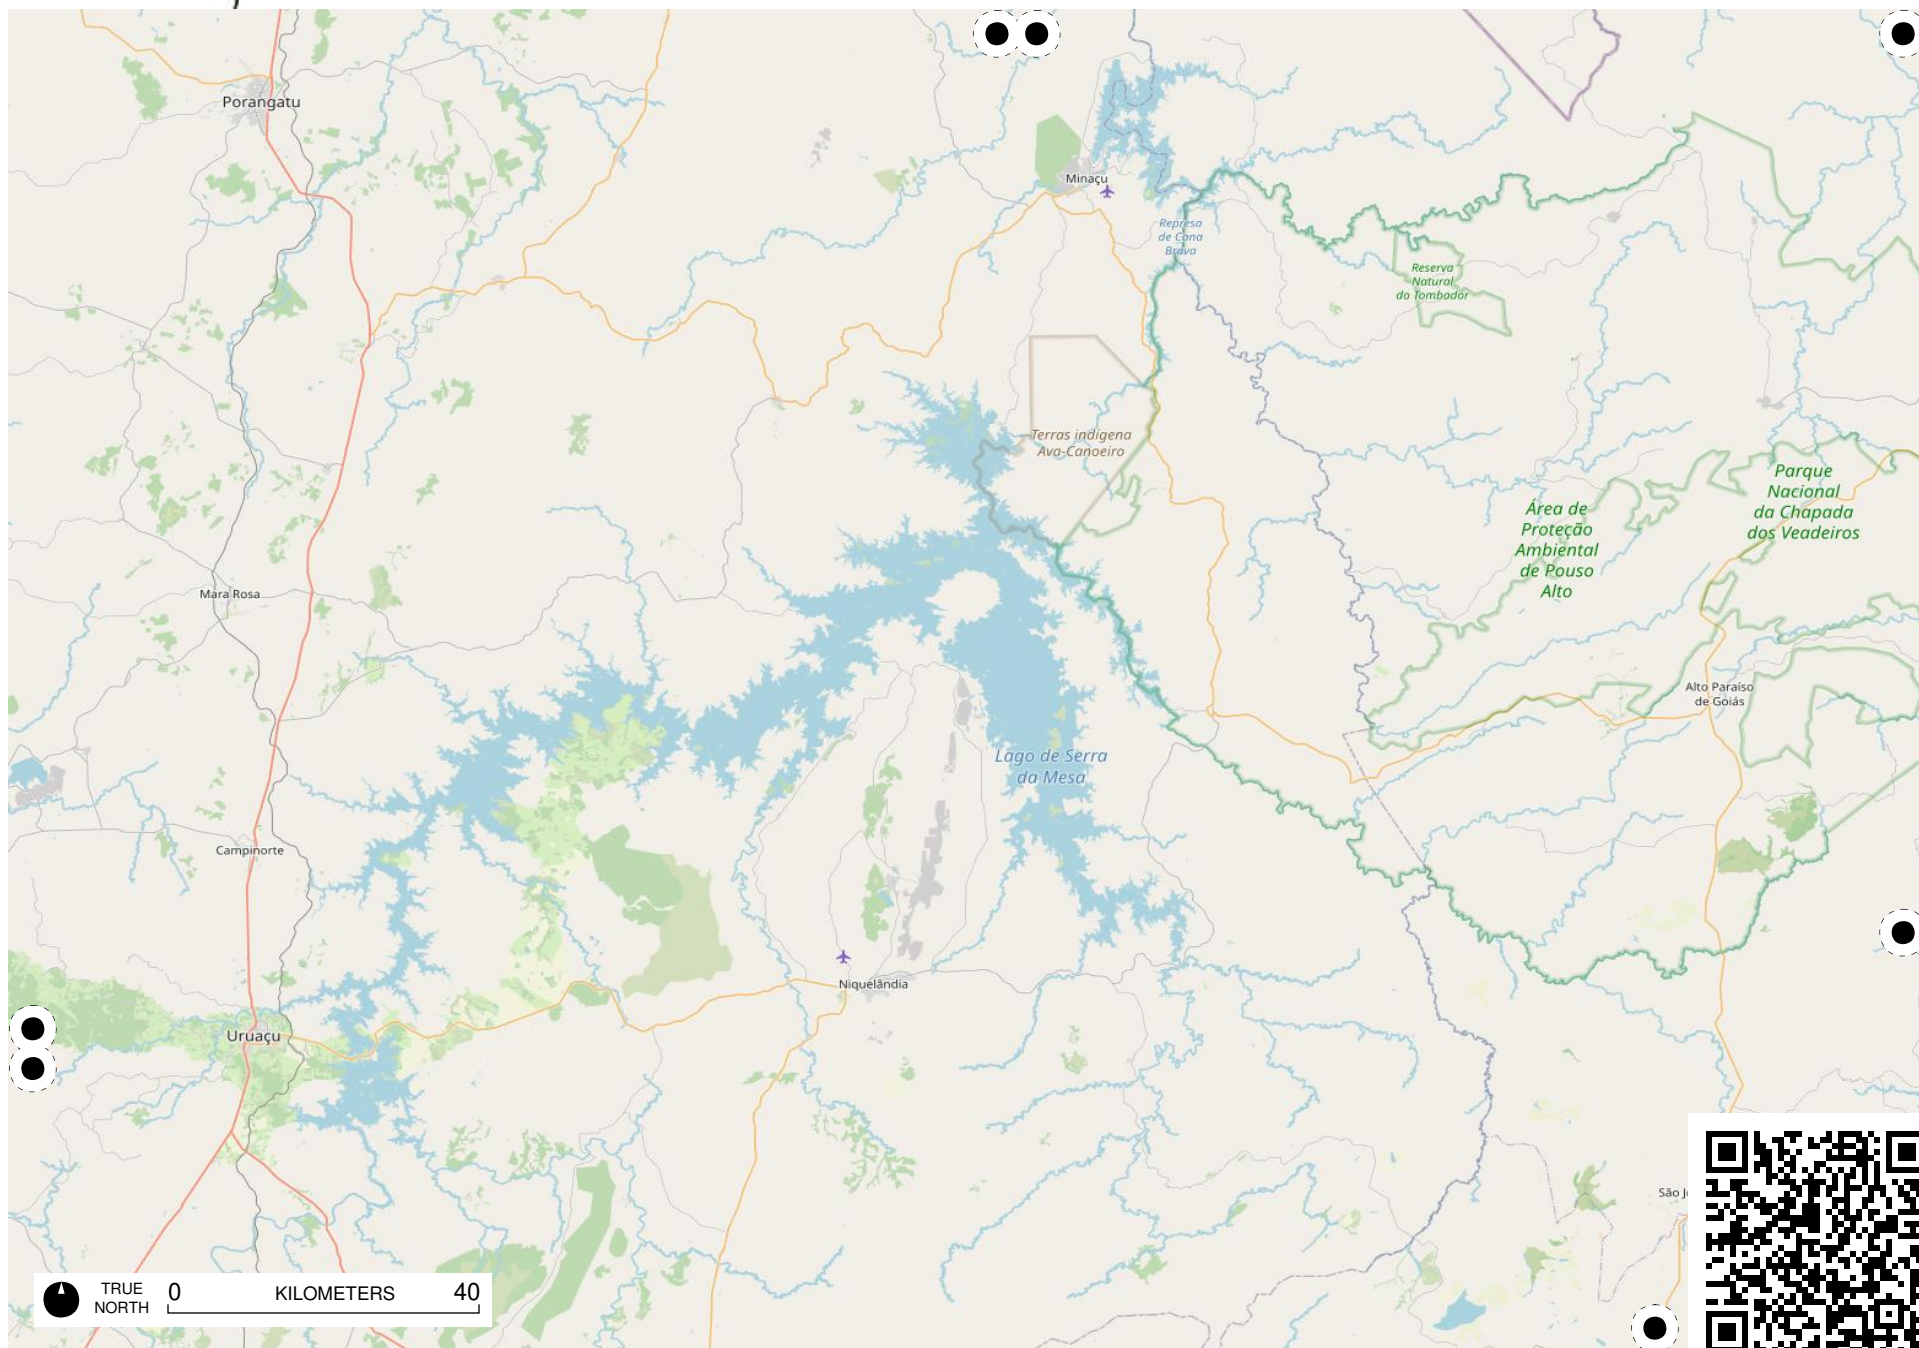

Terra Indígena
Pimentel
Barbosa

TRUE NORTH 0 KILOMETERS 40

TRUE NORTH 0 KILOMETERS 40

Área de
TRUE
NORTH
0 KILOMETERS 40
Cochá
- Citã

TRUE NORTH 0 KILOMETERS 40

Field Papers

Região Sudeste

<https://fieldpapers.org/atlas/1a1205nw/F7>

Field Papers

Região Sudeste

<https://fieldpapers.org/atlasses/1a1205nw/G7>

TRUE NORTH 0 KILOMETERS 40

Field Papers

Região Sudeste

<https://fieldpapers.org/atlasses/1a1205nw/H5>

TRUE NORTH 0 KILOMETERS 40

Região Sudeste

<https://fieldpapers.org/atlasses/1a1205nw/14>

TRUE NORTH 0 KILOMETERS 40

Field Papers

Região Sudeste

<https://fieldpapers.org/atlasses/1a1205nw/15>

TRUE NORTH 0 KILOMETERS 40

Field Papers

Região Sudeste

<https://fieldpapers.org/atlasses/1a1205nw/l6>

TRUE NORTH 0 KILOMETERS 40

Field Papers

Região Sudeste

<https://fieldpapers.org/atlasses/1a1205nw/17>

TRUE NORTH 0 KILOMETERS 40