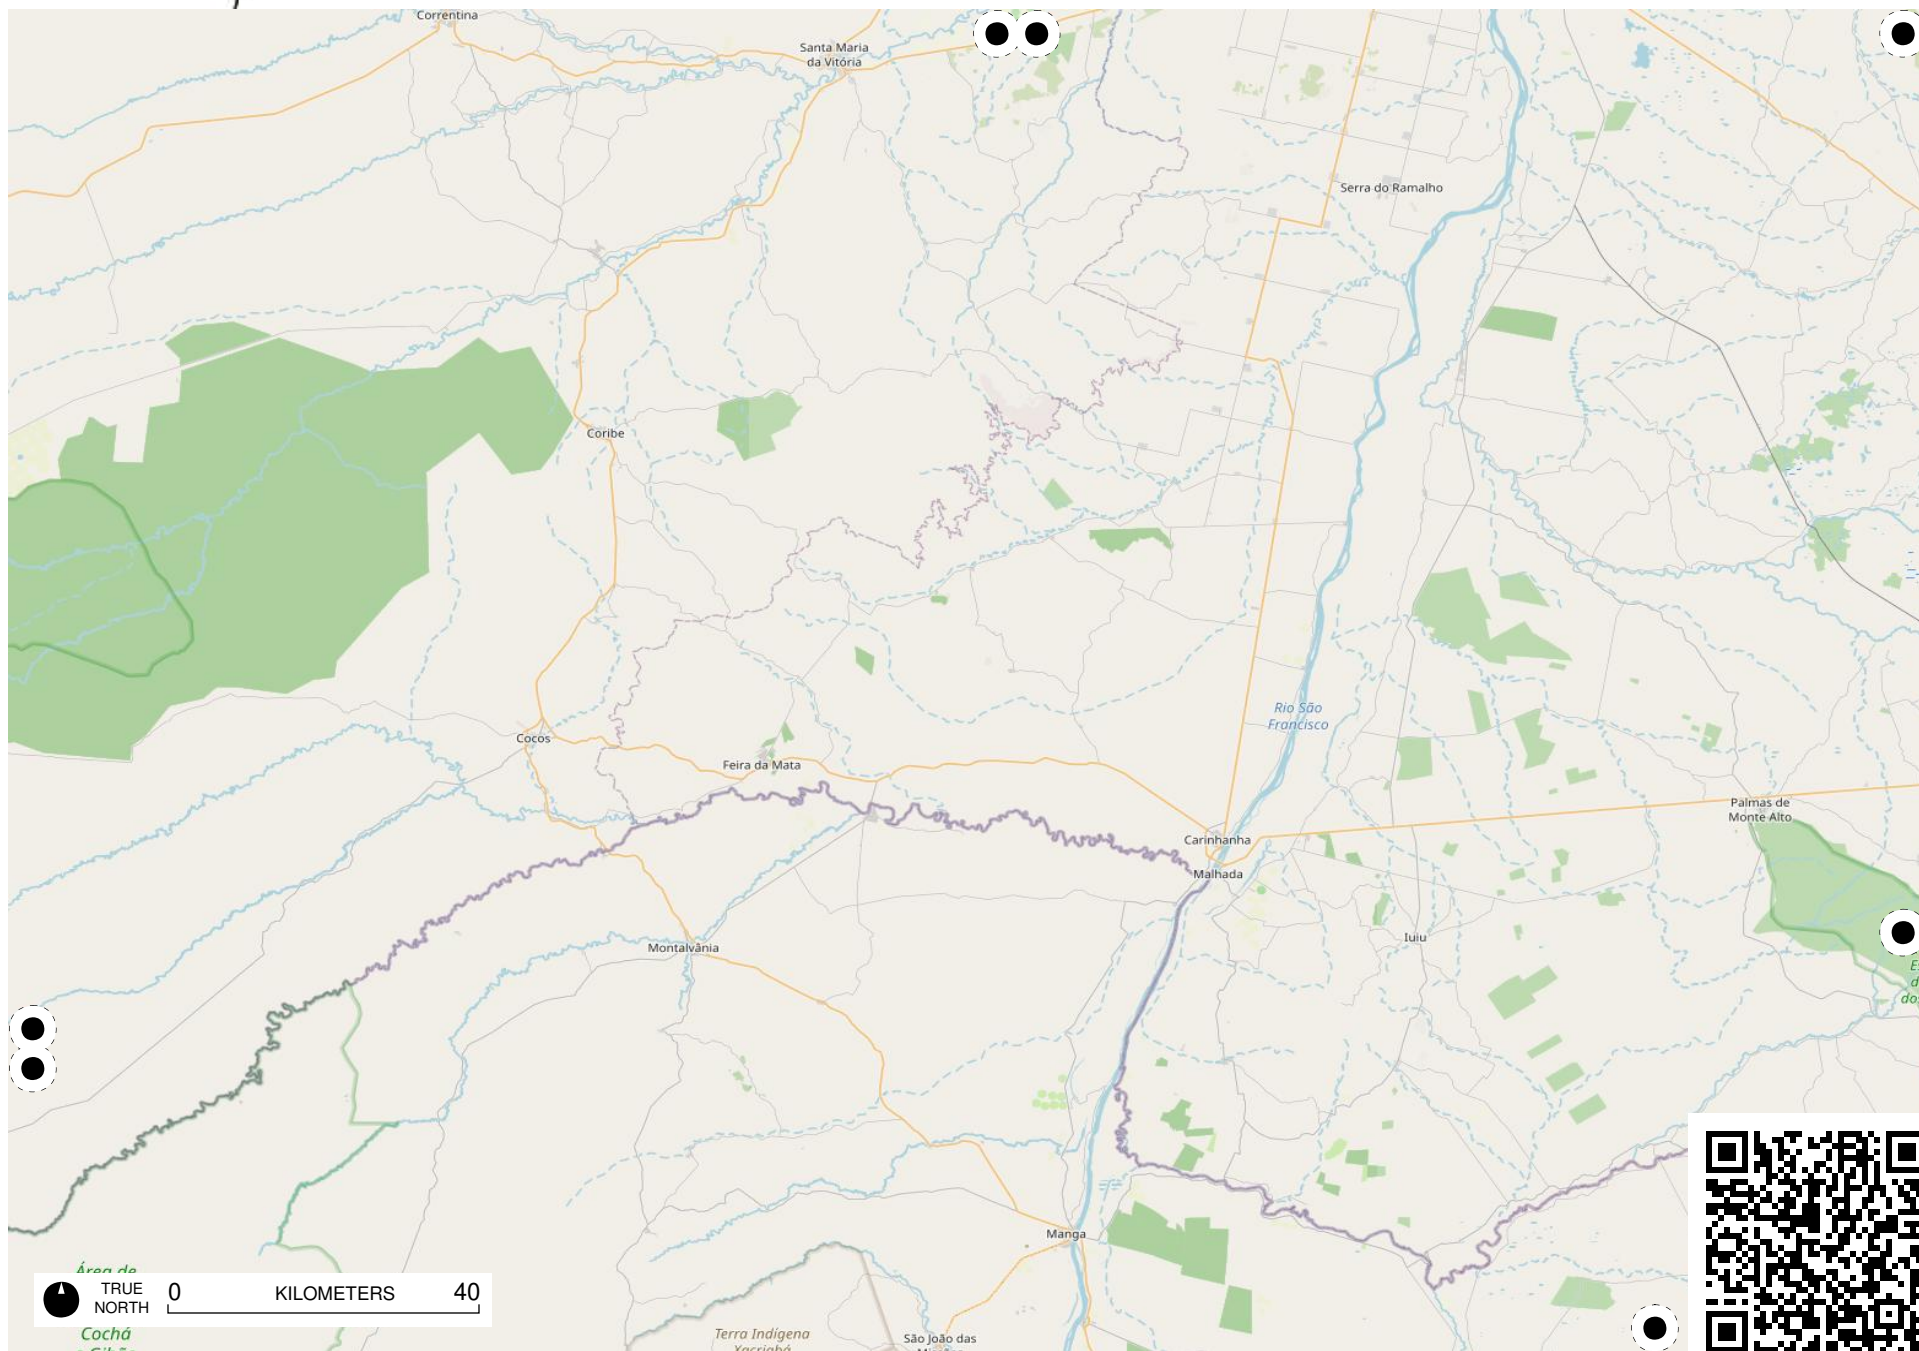

Terra Indígena
Pimentel
Barbosa

TRUE NORTH 0 KILOMETERS 40

TRUE NORTH 0 KILOMETERS 40

Área de
TRUE
NORTH
0 KILOMETERS 40
Cochá
- Citã

TRUE NORTH 0 KILOMETERS 40

Field Papers

Região Sudeste

<https://fieldpapers.org/atlas/1a1205nw/F7>

Field Papers

Região Sudeste

<https://fieldpapers.org/atlasses/1a1205nw/G7>

TRUE NORTH 0 KILOMETERS 40

Field Papers

Região Sudeste

<https://fieldpapers.org/atlasses/1a1205nw/H5>

TRUE NORTH 0 KILOMETERS 40

Field Papers

Região Sudeste

<https://fieldpapers.org/atlasses/1a1205nw/H6>

Field Papers

Região Sudeste

<https://fieldpapers.org/atlasses/1a1205nw/H7>

TRUE NORTH 0 KILOMETERS 40

Field Papers

Região Sudeste

<https://fieldpapers.org/atlasses/1a1205nw/l6>

TRUE NORTH 0 KILOMETERS 40

Field Papers

Região Sudeste

<https://fieldpapers.org/atlasses/1a1205nw/17>

TRUE NORTH 0 KILOMETERS 40