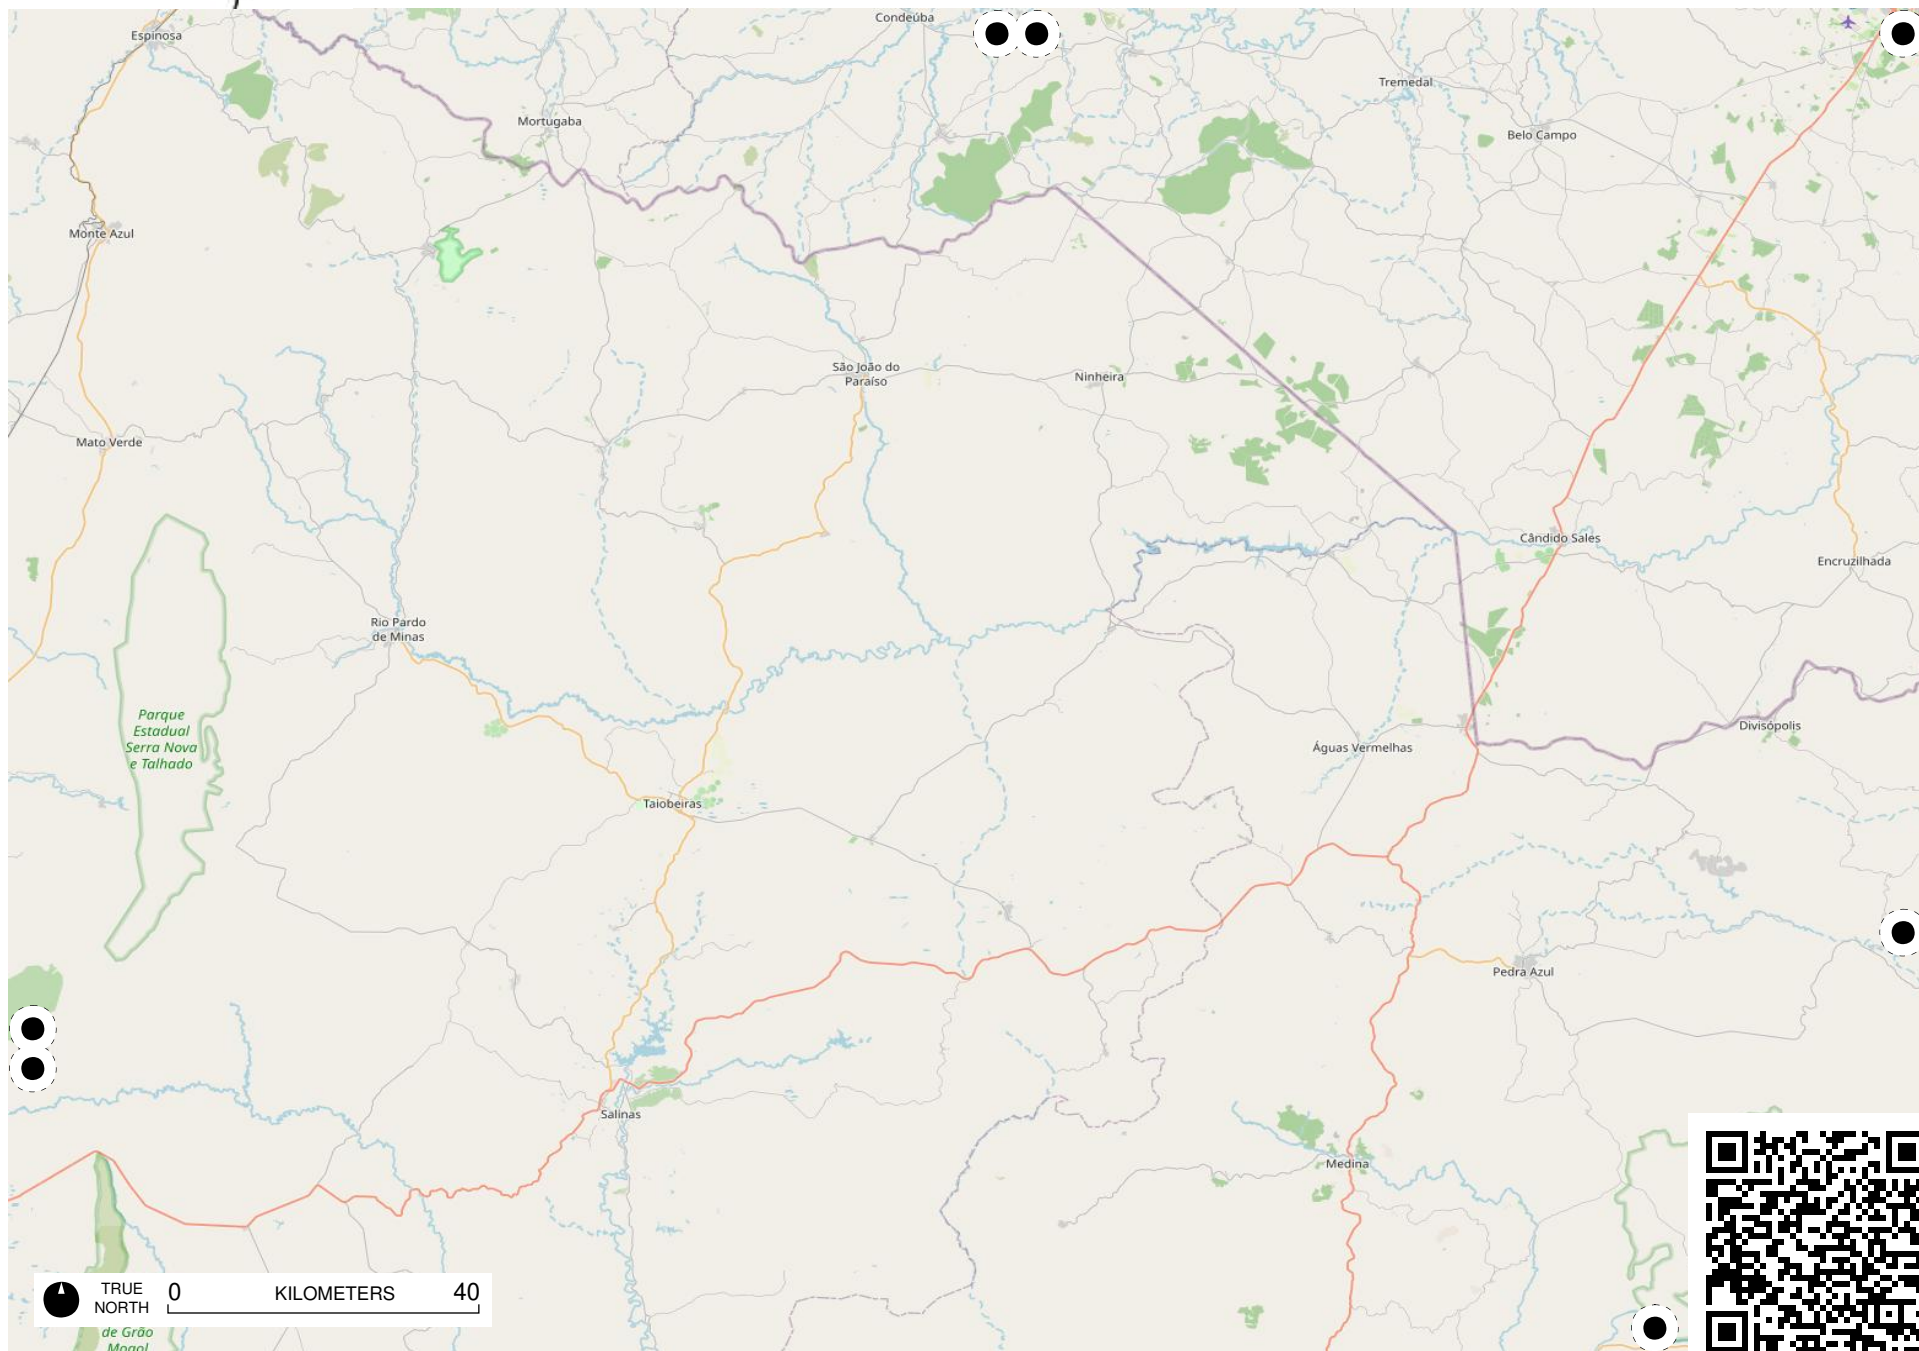

Terra Indígena
Pimentel
Barbosa

TRUE NORTH 0 KILOMETERS 40

TRUE NORTH 0 KILOMETERS 40

Área de
TRUE
NORTH
0 KILOMETERS 40
Cochá
- Citã

TRUE NORTH 0 KILOMETERS 40

Field Papers

Região Sudeste

<https://fieldpapers.org/atlas/1a1205nw/F7>

Field Papers

Região Sudeste

<https://fieldpapers.org/atlasses/1a1205nw/G7>

TRUE NORTH 0 KILOMETERS 40

Field Papers

Região Sudeste

<https://fieldpapers.org/atlasses/1a1205nw/H5>

TRUE NORTH 0 KILOMETERS 40

Field Papers

Região Sudeste

<https://fieldpapers.org/atlasses/1a1205nw/H6>

Field Papers

Região Sudeste

<https://fieldpapers.org/atlasses/1a1205nw/H7>

TRUE NORTH 0 KILOMETERS 40

Field Papers

Região Sudeste

<https://fieldpapers.org/atlasses/1a1205nw/l6>

TRUE NORTH 0 KILOMETERS 40

Field Papers

Região Sudeste

<https://fieldpapers.org/atlasses/1a1205nw/17>

TRUE NORTH 0 KILOMETERS 40