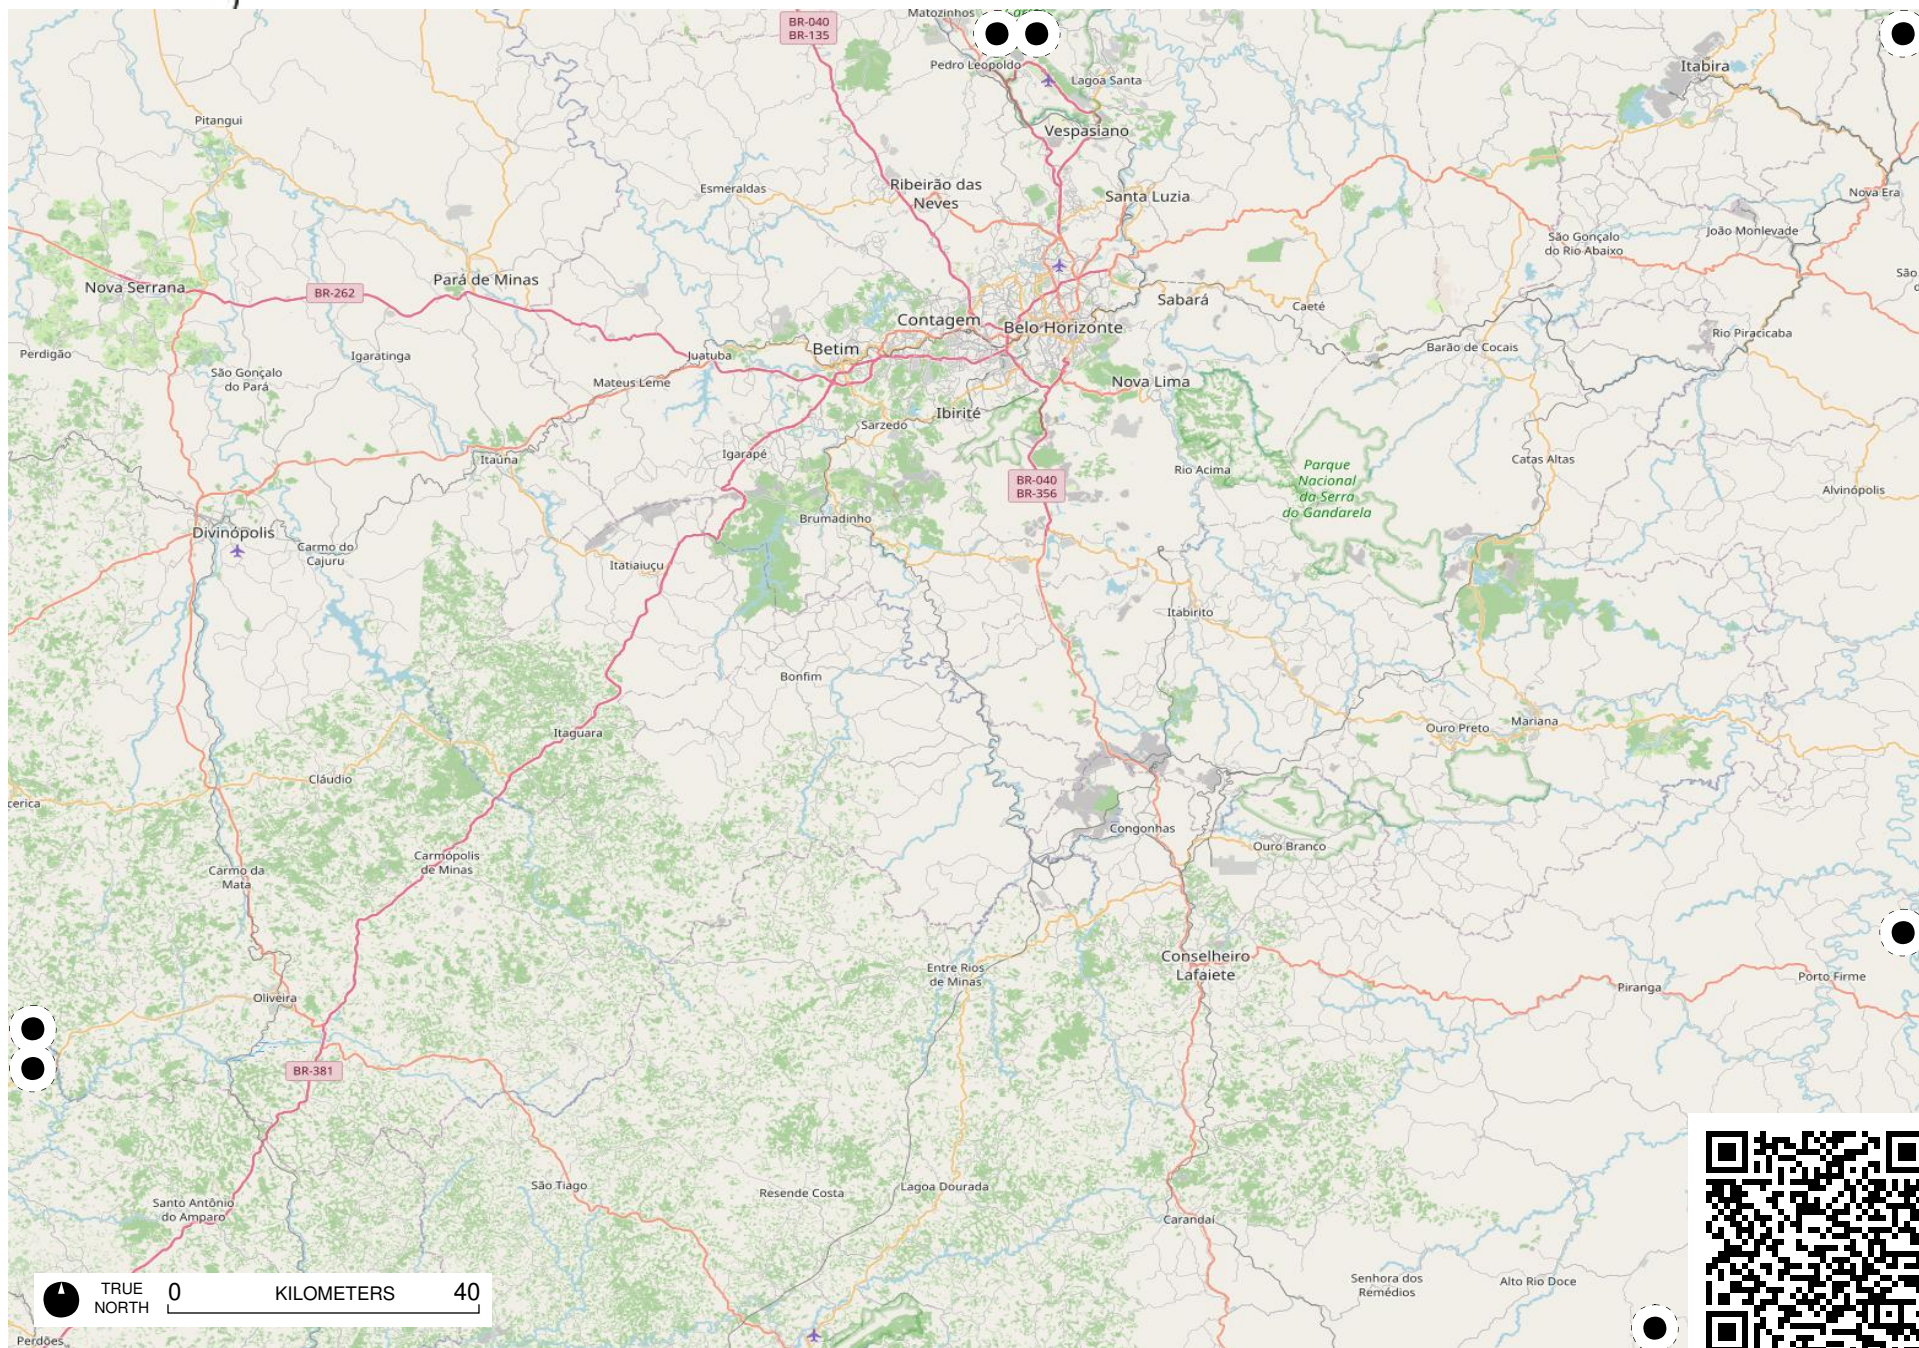

Terra Indígena
Pimentel
Barbosa

TRUE NORTH 0 KILOMETERS 40

TRUE NORTH 0 KILOMETERS 40

Área de
TRUE
NORTH
0 KILOMETERS 40
Cochá
- Citã

TRUE NORTH 0 KILOMETERS 40

Field Papers

Região Sudeste

<https://fieldpapers.org/atlas/1a1205nw/F7>

Field Papers

Região Sudeste

<https://fieldpapers.org/atlasses/1a1205nw/G7>

TRUE NORTH 0 KILOMETERS 40

Field Papers

Região Sudeste

<https://fieldpapers.org/atlasses/1a1205nw/H5>

TRUE NORTH 0 KILOMETERS 40

Field Papers

Região Sudeste

<https://fieldpapers.org/atlasses/1a1205nw/H6>

Field Papers

Região Sudeste

<https://fieldpapers.org/atlasses/1a1205nw/H7>

TRUE NORTH 0 KILOMETERS 40

Field Papers

Região Sudeste

<https://fieldpapers.org/atlasses/1a1205nw/l6>

TRUE NORTH 0 KILOMETERS 40

Field Papers

Região Sudeste

<https://fieldpapers.org/atlasses/1a1205nw/17>

TRUE NORTH 0 KILOMETERS 40