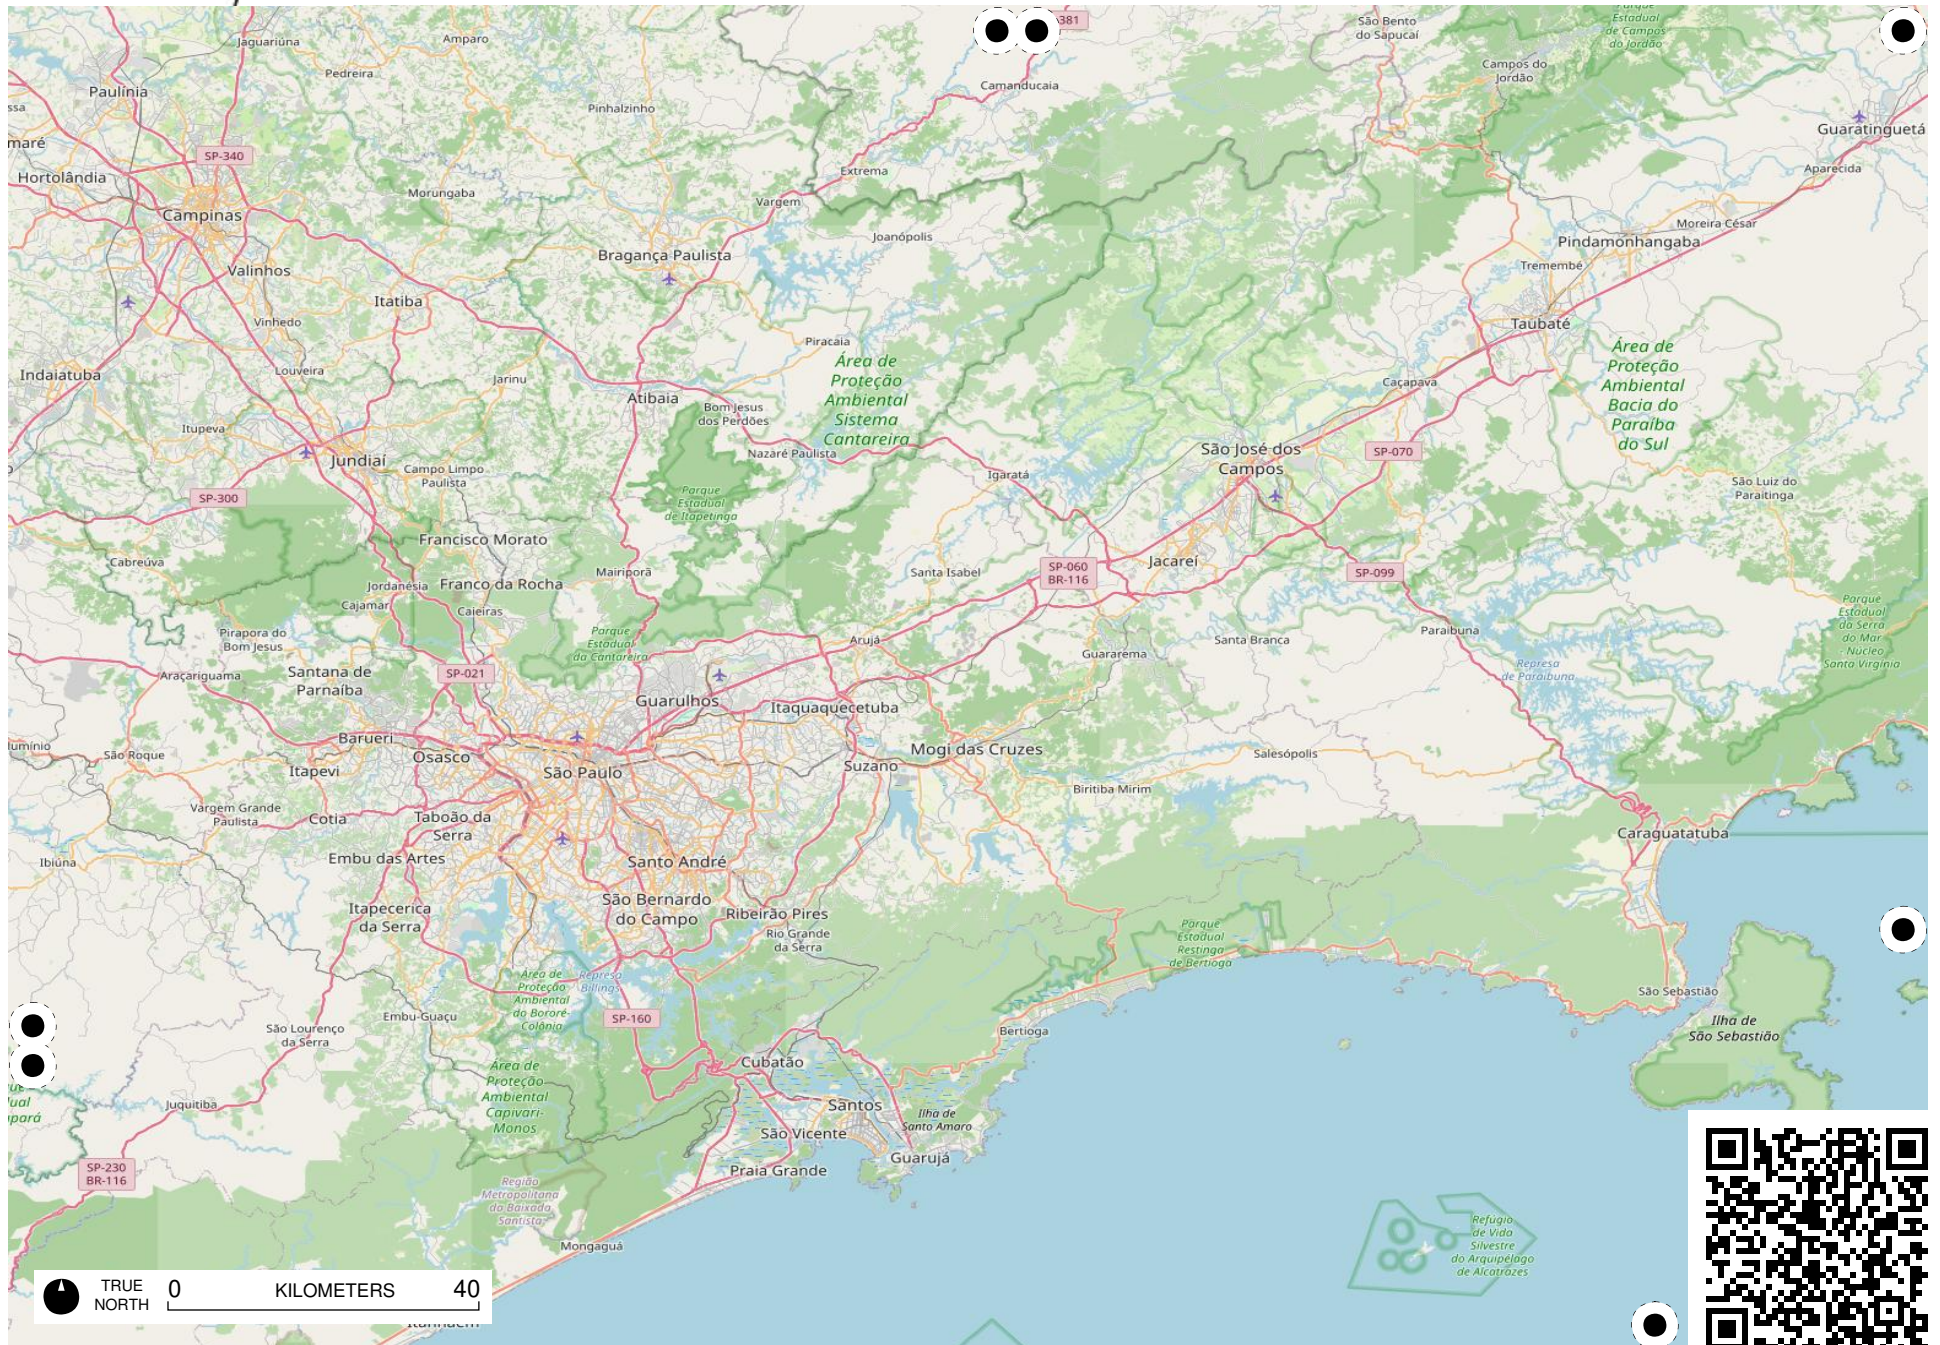

Terra Indígena
Pimentel
Barbosa

TRUE NORTH 0 KILOMETERS 40

TRUE NORTH 0 KILOMETERS 40

Área de
TRUE
NORTH
0 KILOMETERS 40
Cochá
- Citã

TRUE NORTH 0 KILOMETERS 40

Field Papers

Região Sudeste

<https://fieldpapers.org/atlas/1a1205nw/F7>

Field Papers

Região Sudeste

<https://fieldpapers.org/atlasses/1a1205nw/G7>

TRUE NORTH 0 KILOMETERS 40

Field Papers

Região Sudeste

<https://fieldpapers.org/atlasses/1a1205nw/H5>

TRUE NORTH 0 KILOMETERS 40

Field Papers

Região Sudeste

<https://fieldpapers.org/atlasses/1a1205nw/H6>

Field Papers

Região Sudeste

<https://fieldpapers.org/atlasses/1a1205nw/H7>

TRUE NORTH 0 KILOMETERS 40

Field Papers

Região Sudeste

<https://fieldpapers.org/atlasses/1a1205nw/l6>

TRUE NORTH 0 KILOMETERS 40

Field Papers

Região Sudeste

<https://fieldpapers.org/atlasses/1a1205nw/17>

TRUE NORTH 0 KILOMETERS 40