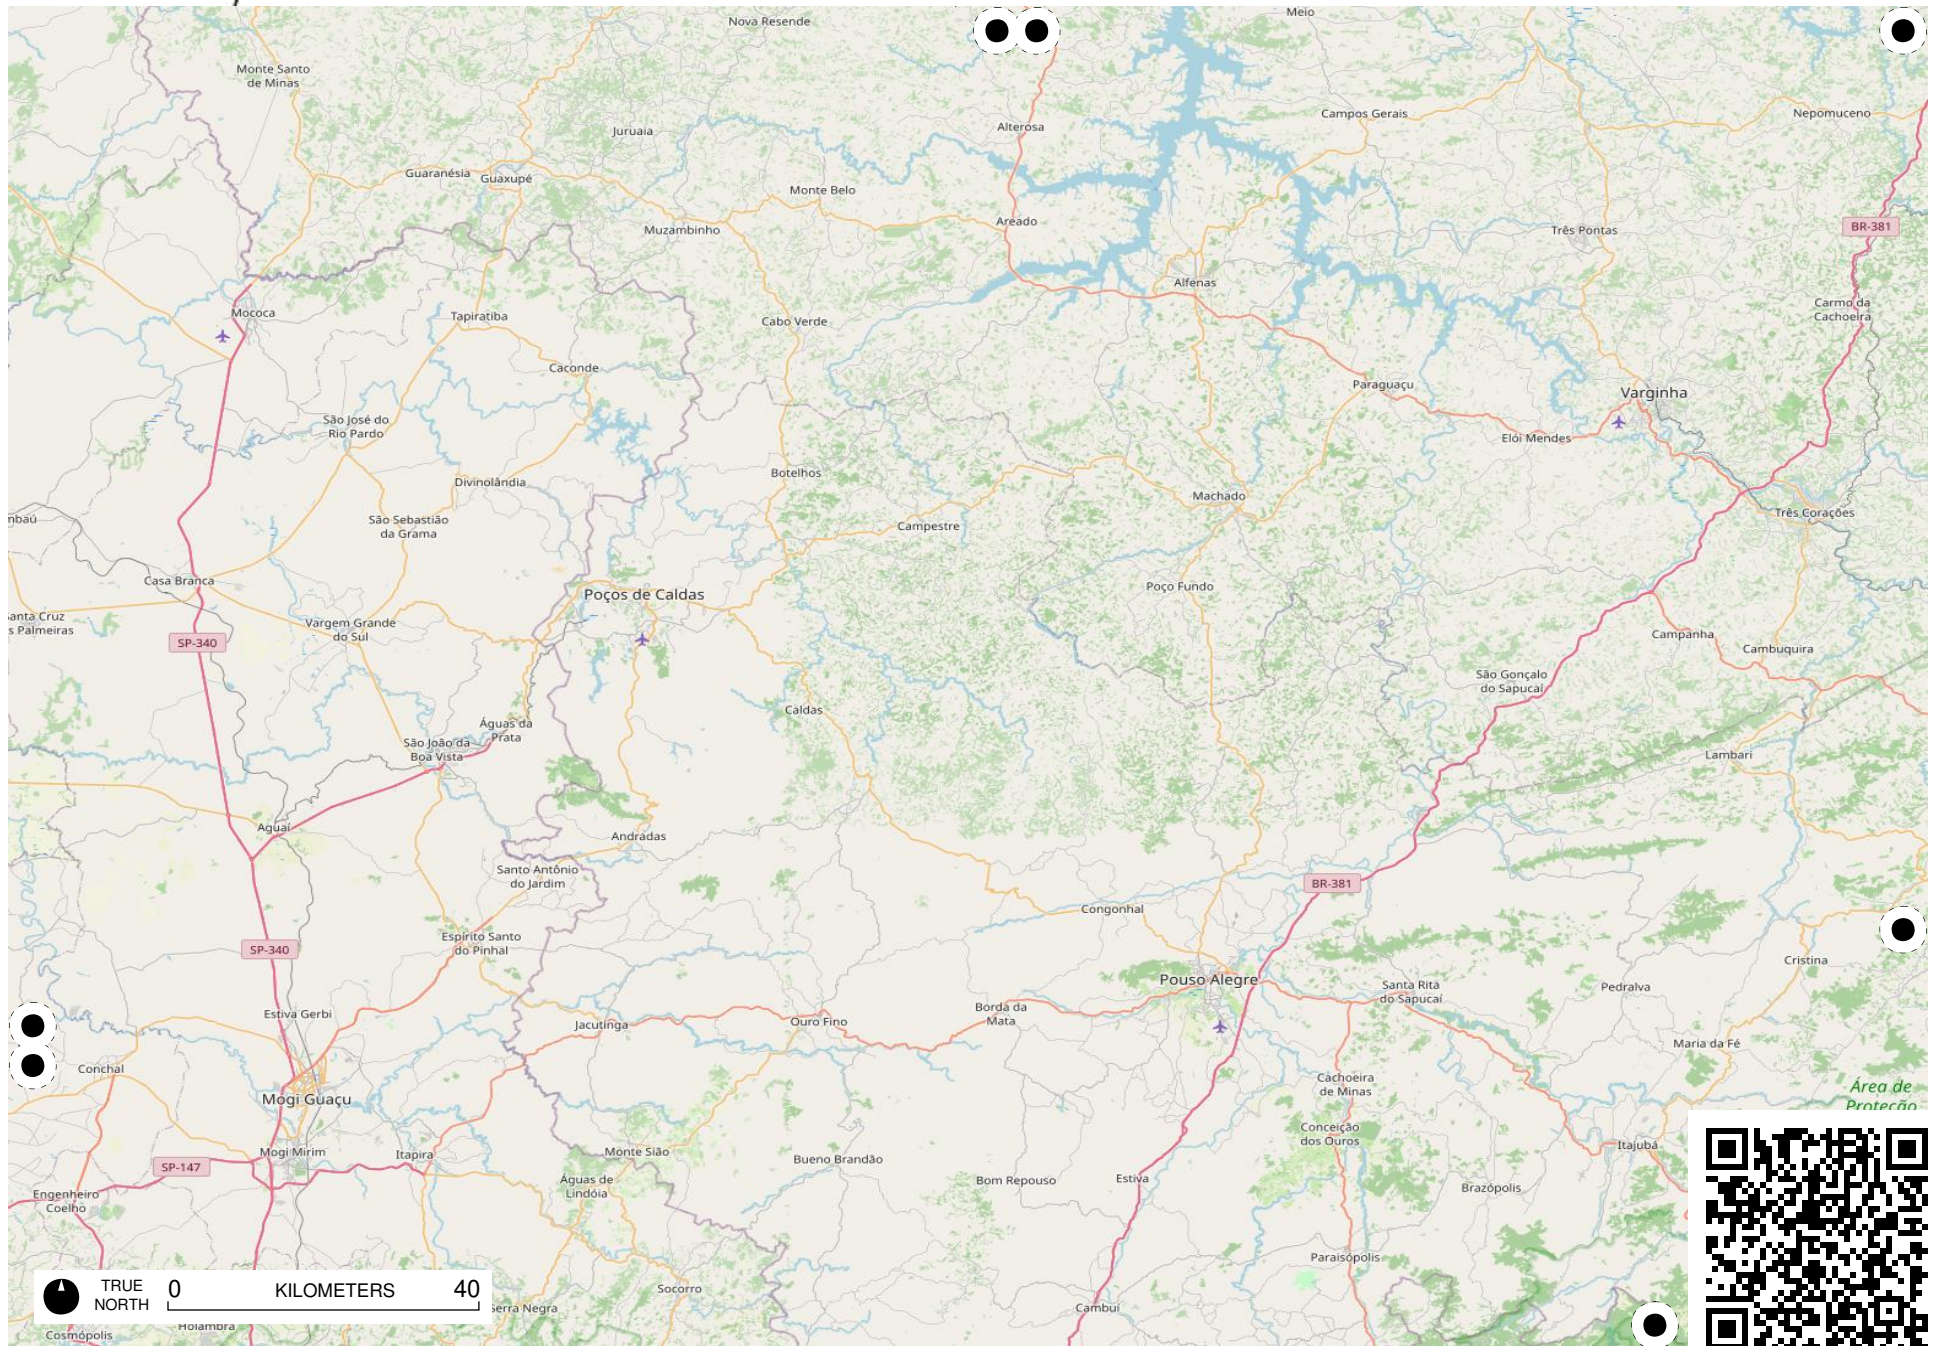

Terra Indígena
Pimentel
Barbosa

TRUE NORTH 0 KILOMETERS 40

TRUE NORTH 0 KILOMETERS 40

Área de
TRUE
NORTH
0 KILOMETERS 40
Cochá
- Citã

TRUE NORTH 0 KILOMETERS 40

Field Papers

Região Sudeste

<https://fieldpapers.org/atlas/1a1205nw/F7>

Field Papers

Região Sudeste

<https://fieldpapers.org/atlasses/1a1205nw/G7>

TRUE NORTH 0 KILOMETERS 40

Field Papers

Região Sudeste

<https://fieldpapers.org/atlasses/1a1205nw/H5>

TRUE NORTH 0 KILOMETERS 40

Field Papers

Região Sudeste

<https://fieldpapers.org/atlasses/1a1205nw/H6>

Field Papers

Região Sudeste

<https://fieldpapers.org/atlasses/1a1205nw/H7>

TRUE NORTH 0 KILOMETERS 40

Field Papers

Região Sudeste

<https://fieldpapers.org/atlasses/1a1205nw/l6>

TRUE NORTH 0 KILOMETERS 40

Field Papers

Região Sudeste

<https://fieldpapers.org/atlasses/1a1205nw/17>

TRUE NORTH 0 KILOMETERS 40