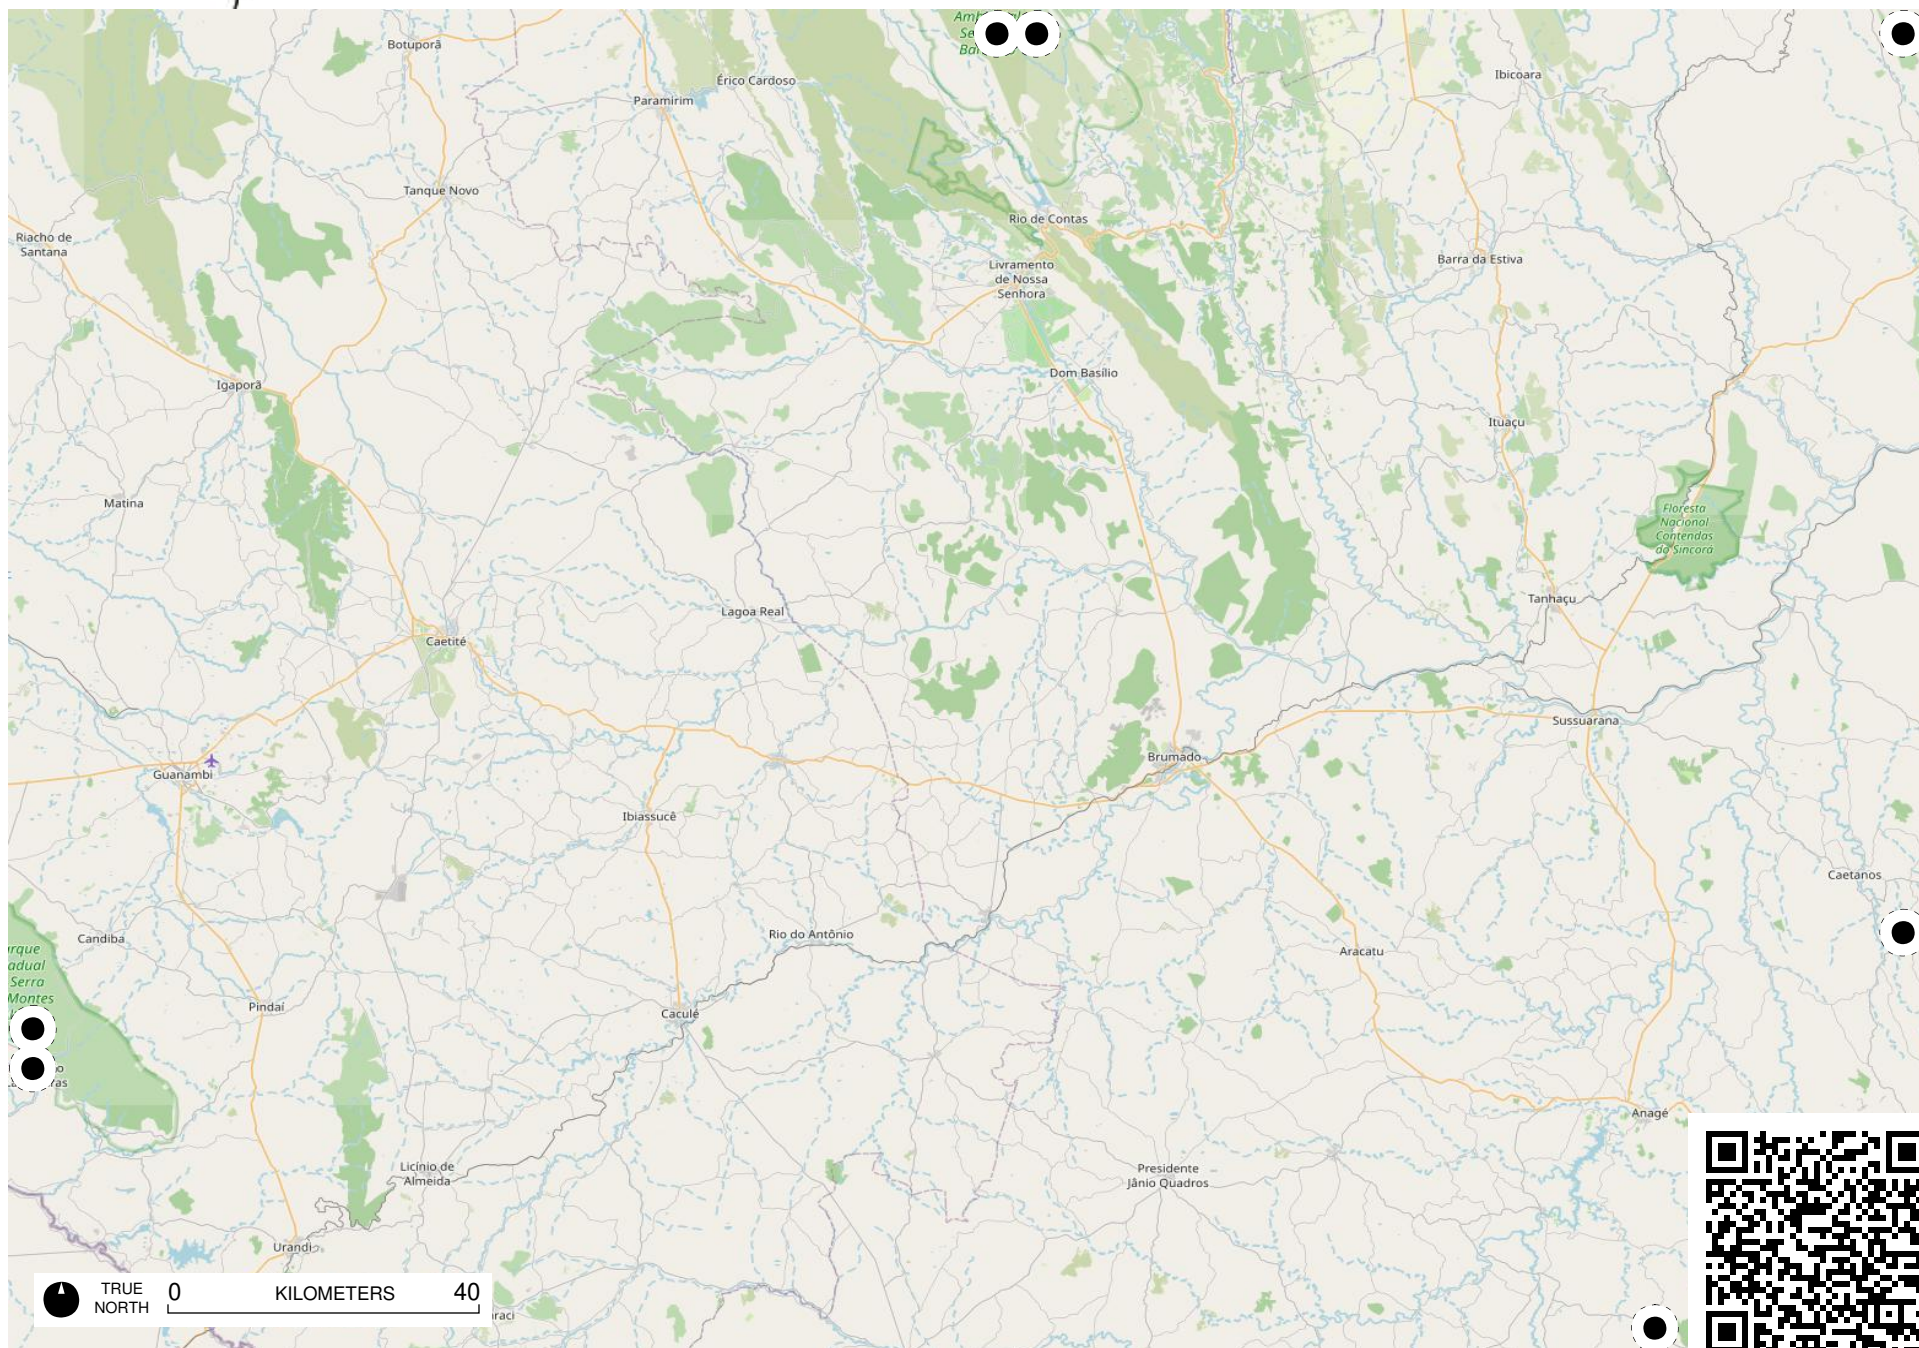

Terra Indígena
Pimentel
Barbosa

TRUE NORTH 0 KILOMETERS 40

TRUE NORTH 0 KILOMETERS 40

Área de
TRUE
NORTH
0 KILOMETERS 40
Cochá
- Citã

TRUE NORTH 0 KILOMETERS 40

Field Papers

Região Sudeste

<https://fieldpapers.org/atlas/1a1205nw/F7>

Field Papers

Região Sudeste

<https://fieldpapers.org/atlasses/1a1205nw/G7>

TRUE NORTH 0 KILOMETERS 40

Field Papers

Região Sudeste

<https://fieldpapers.org/atlasses/1a1205nw/H5>

TRUE NORTH 0 KILOMETERS 40

Field Papers

Região Sudeste

<https://fieldpapers.org/atlasses/1a1205nw/H6>

Field Papers

Região Sudeste

<https://fieldpapers.org/atlasses/1a1205nw/H7>

TRUE NORTH 0 KILOMETERS 40

Field Papers

Região Sudeste

<https://fieldpapers.org/atlasses/1a1205nw/l6>

TRUE NORTH 0 KILOMETERS 40

Field Papers

Região Sudeste

<https://fieldpapers.org/atlasses/1a1205nw/17>

TRUE NORTH 0 KILOMETERS 40