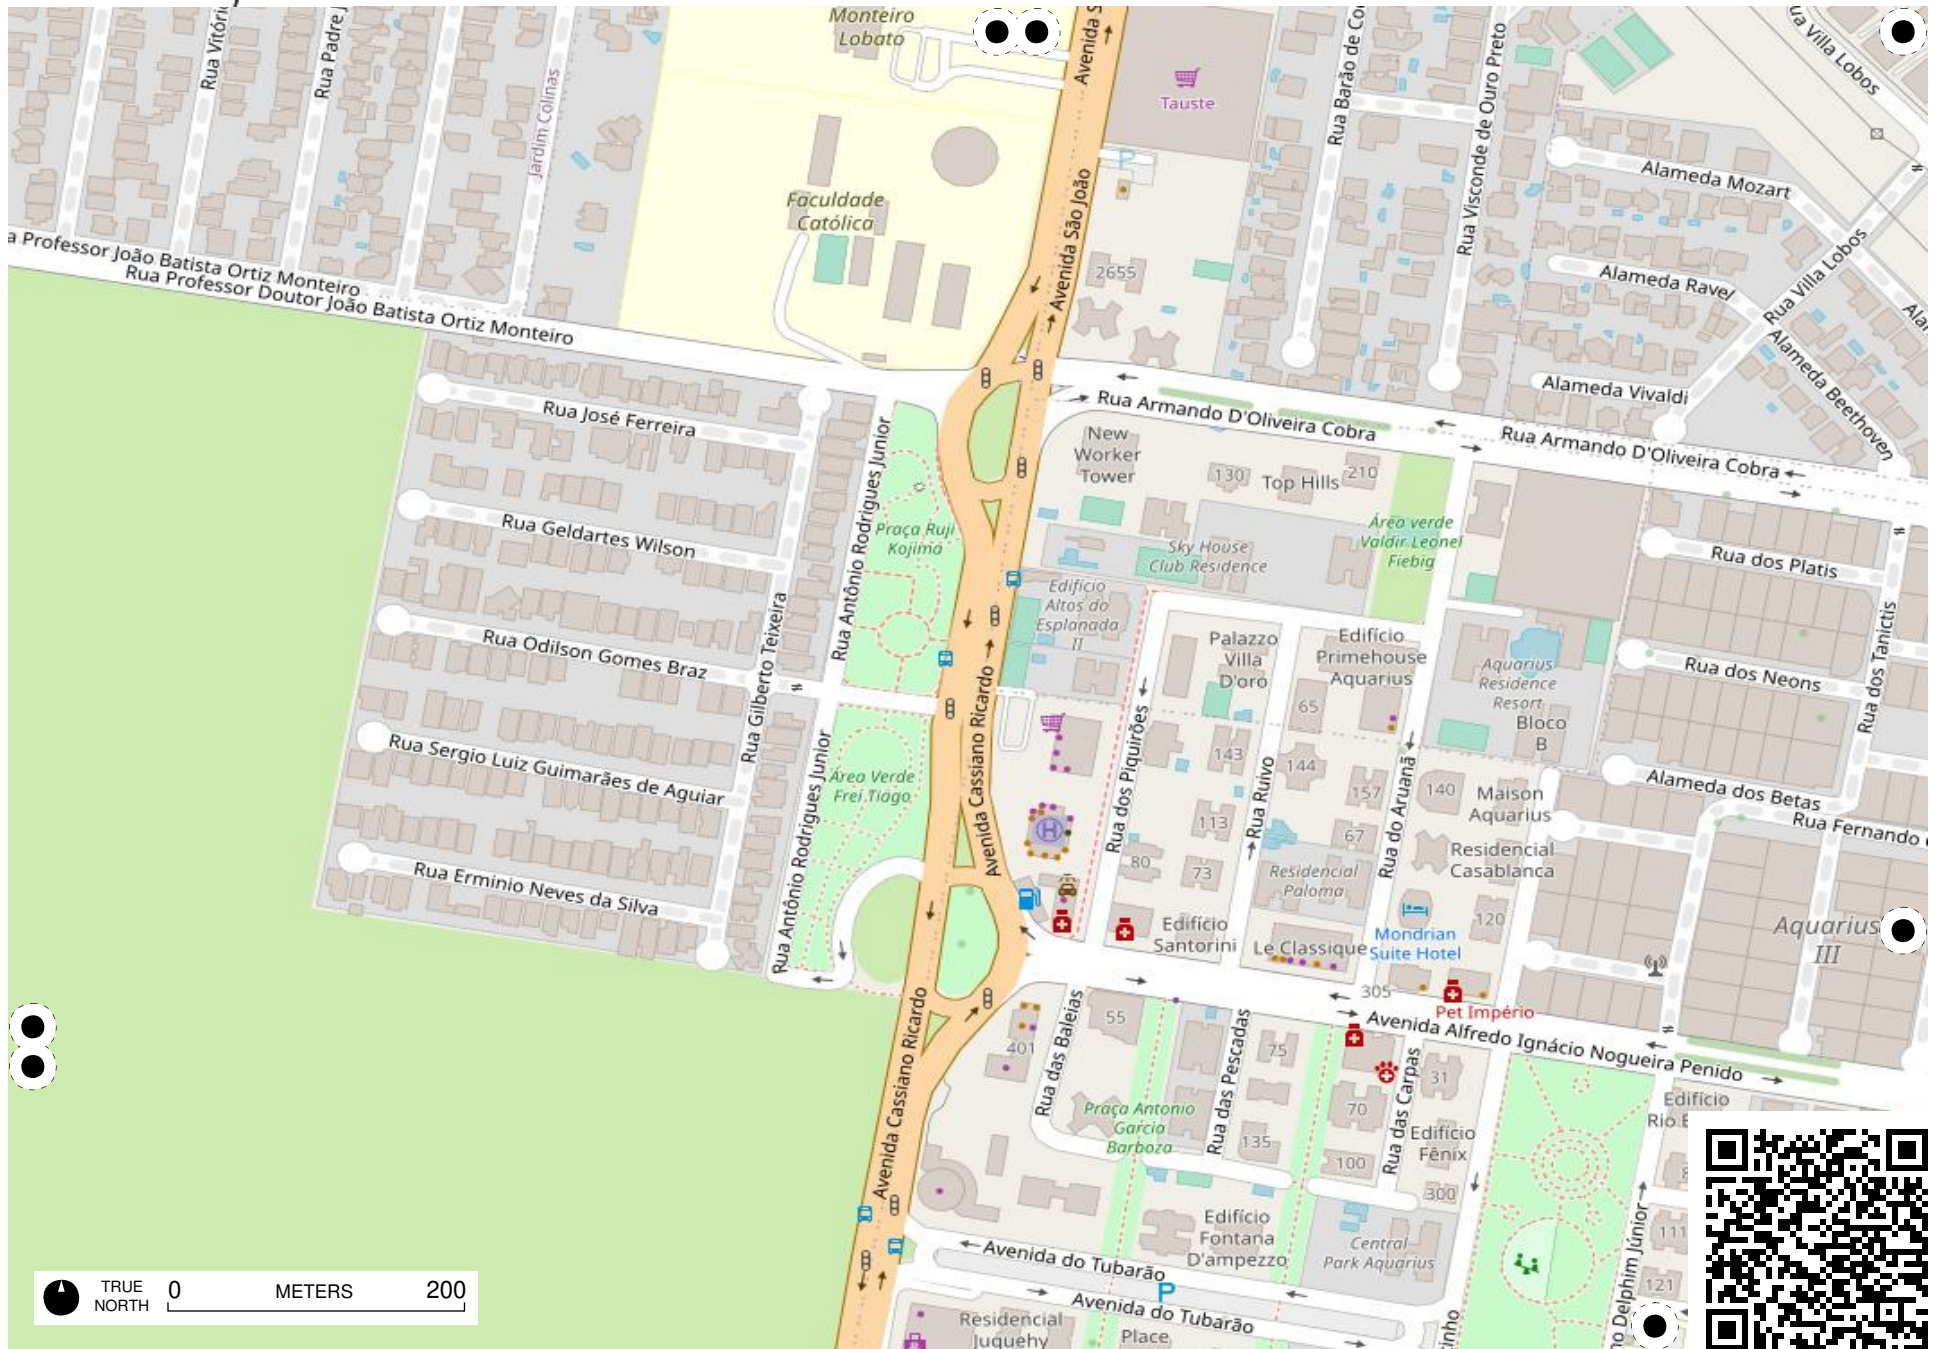

Field Papers

teste

<https://fieldpapers.org/atlas/194zs7oa/A1>

TRUE NORTH 0 METERS 200

Field Papers

teste

<https://fieldpapers.org/atlas/194zs7oa/A2>