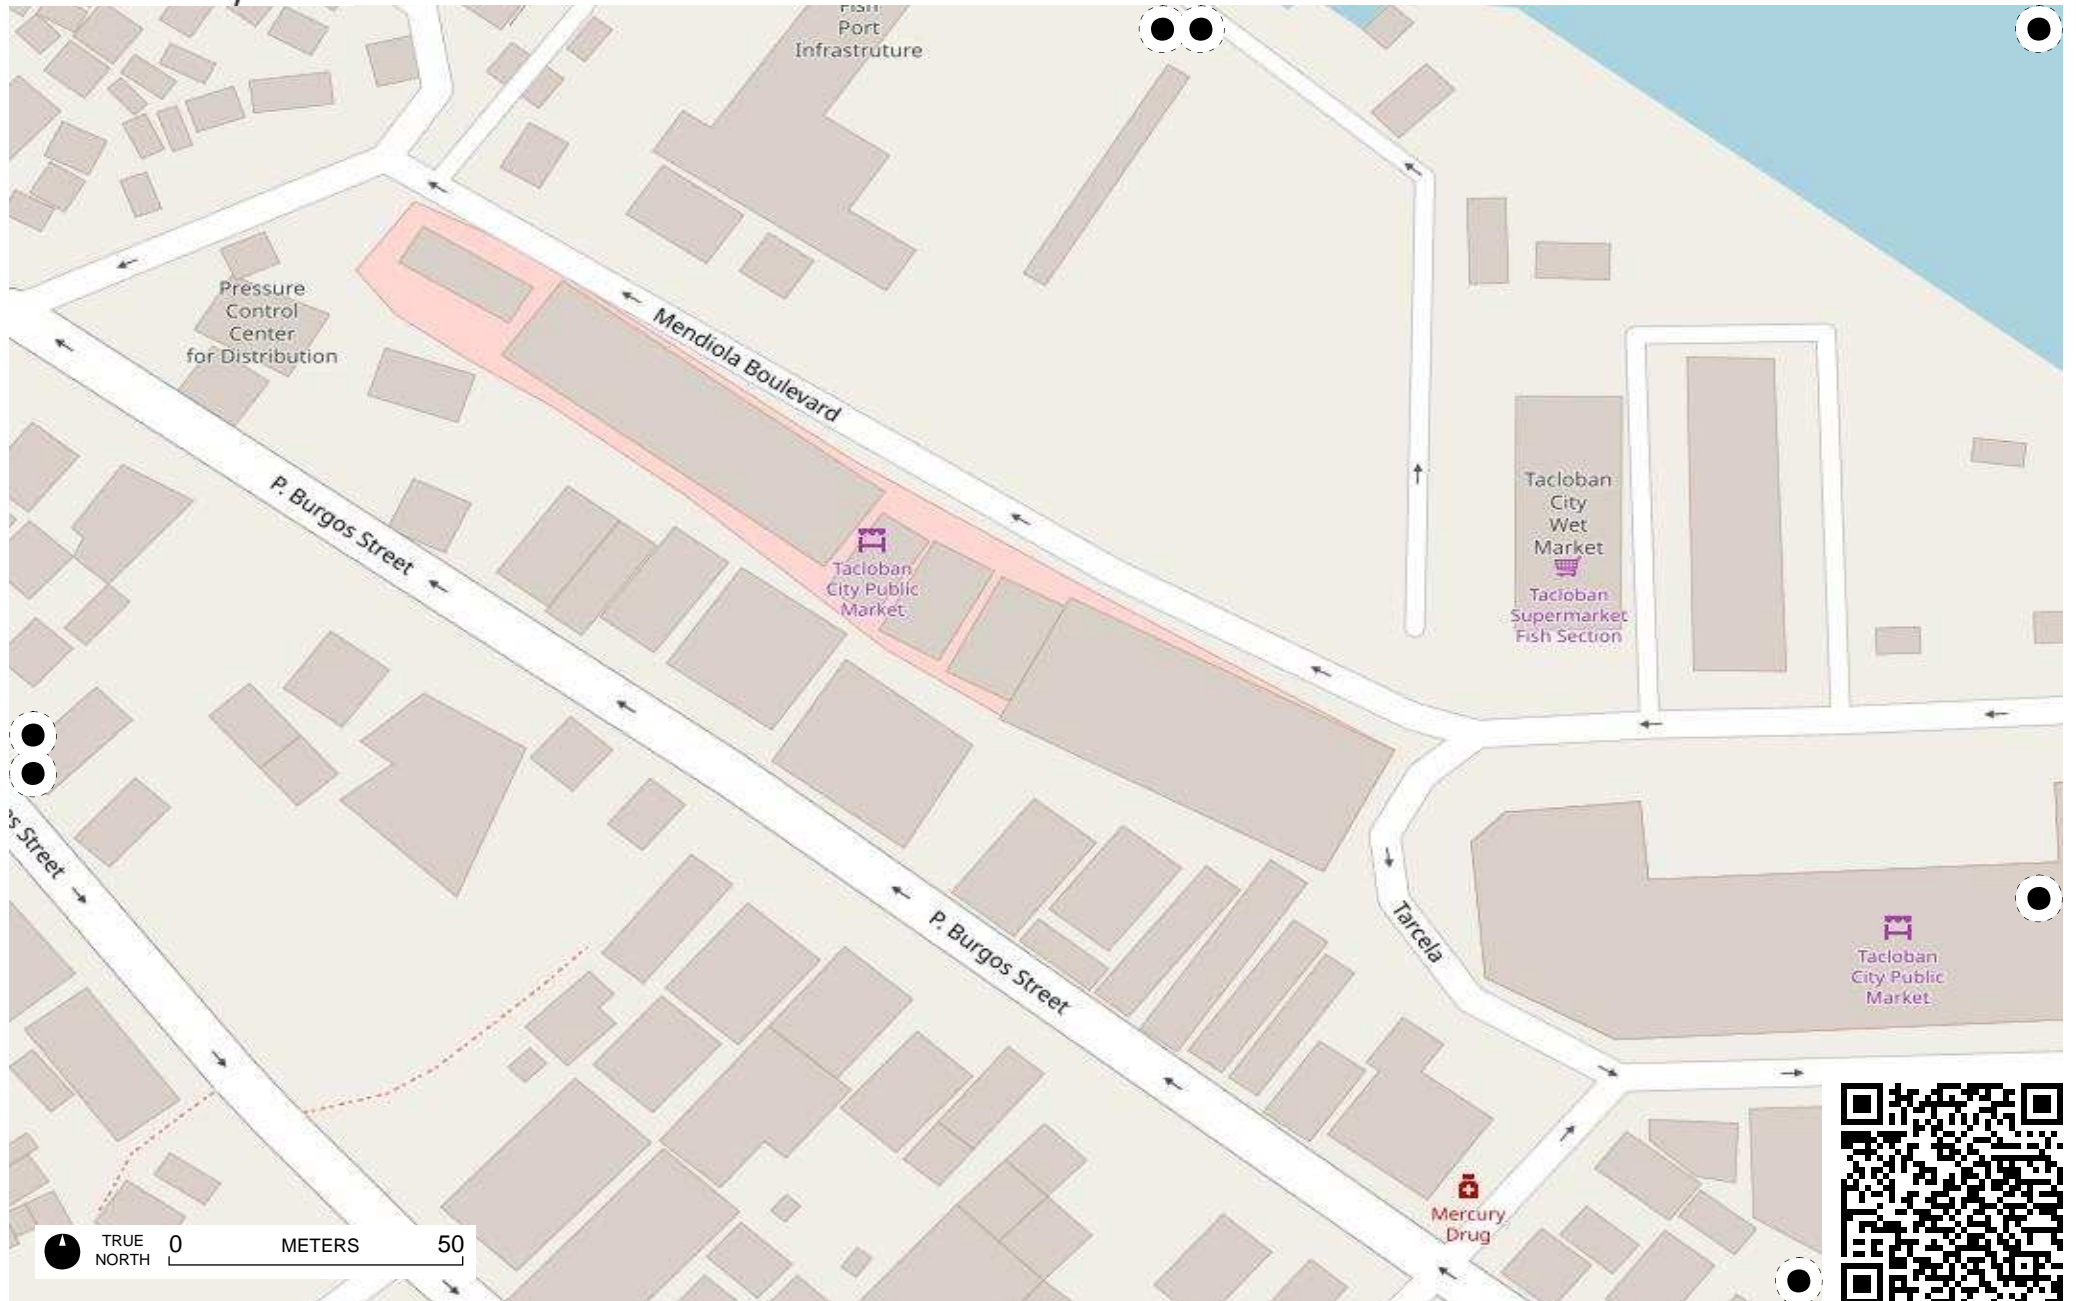

TRUE NORTH 0 METERS 50

Field Papers

palanog, tacloban
<http://fieldpapers.org/atlasses/18j6ty04/C2>

TRUE NORTH 0 METERS 50

Field Papers

palanog, tacloban

<http://fieldpapers.org/atlas/18j6ty04/D4>