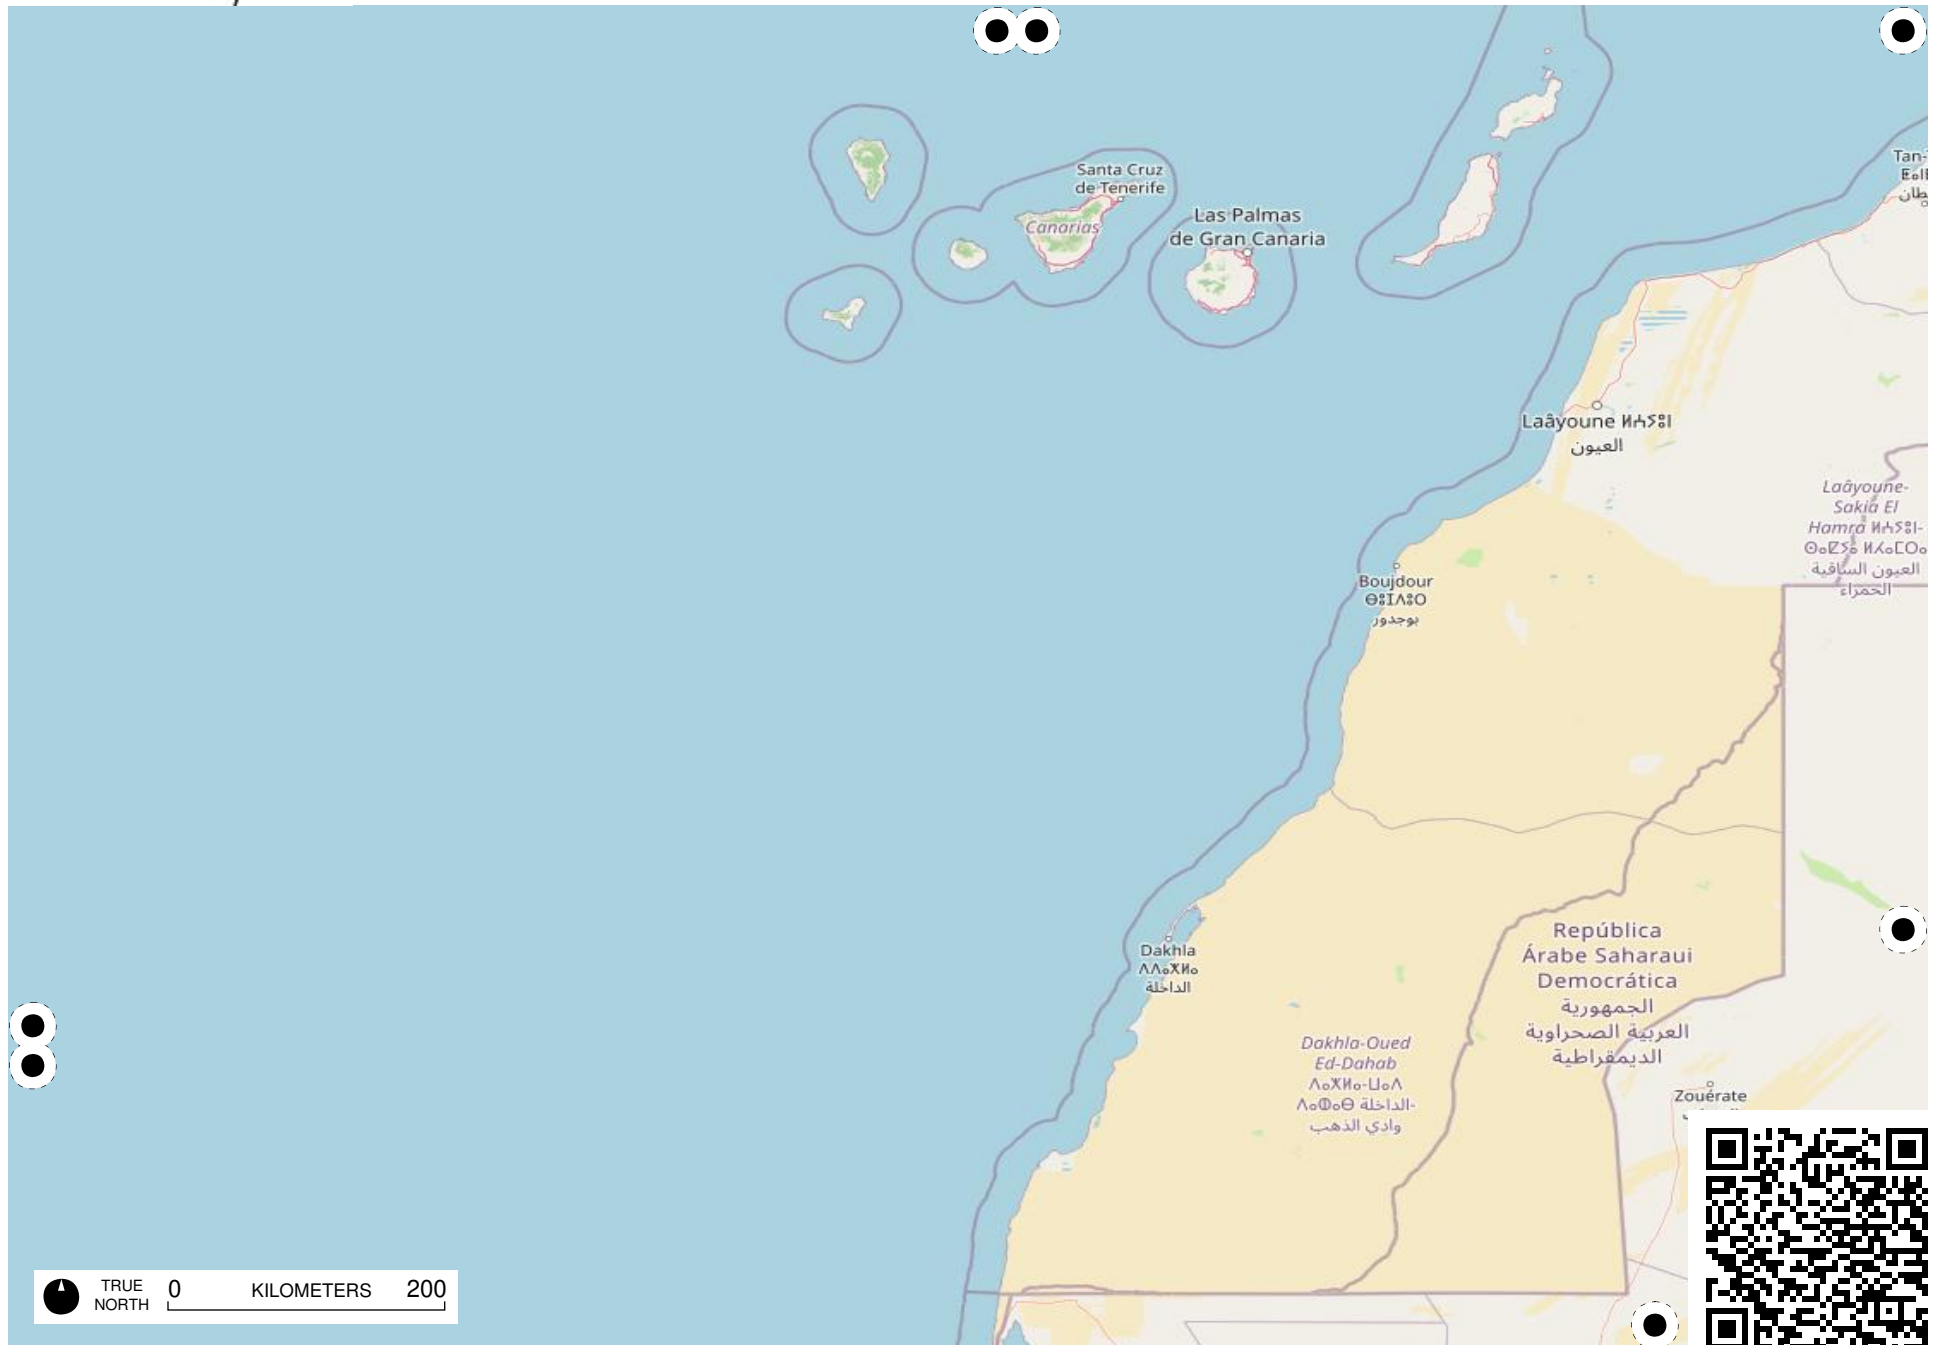

TRUE NORTH 0 KILOMETERS 500

Field Papers

Buenos Aires

<https://fieldpapers.org/atlases/16csrg3v/A2>