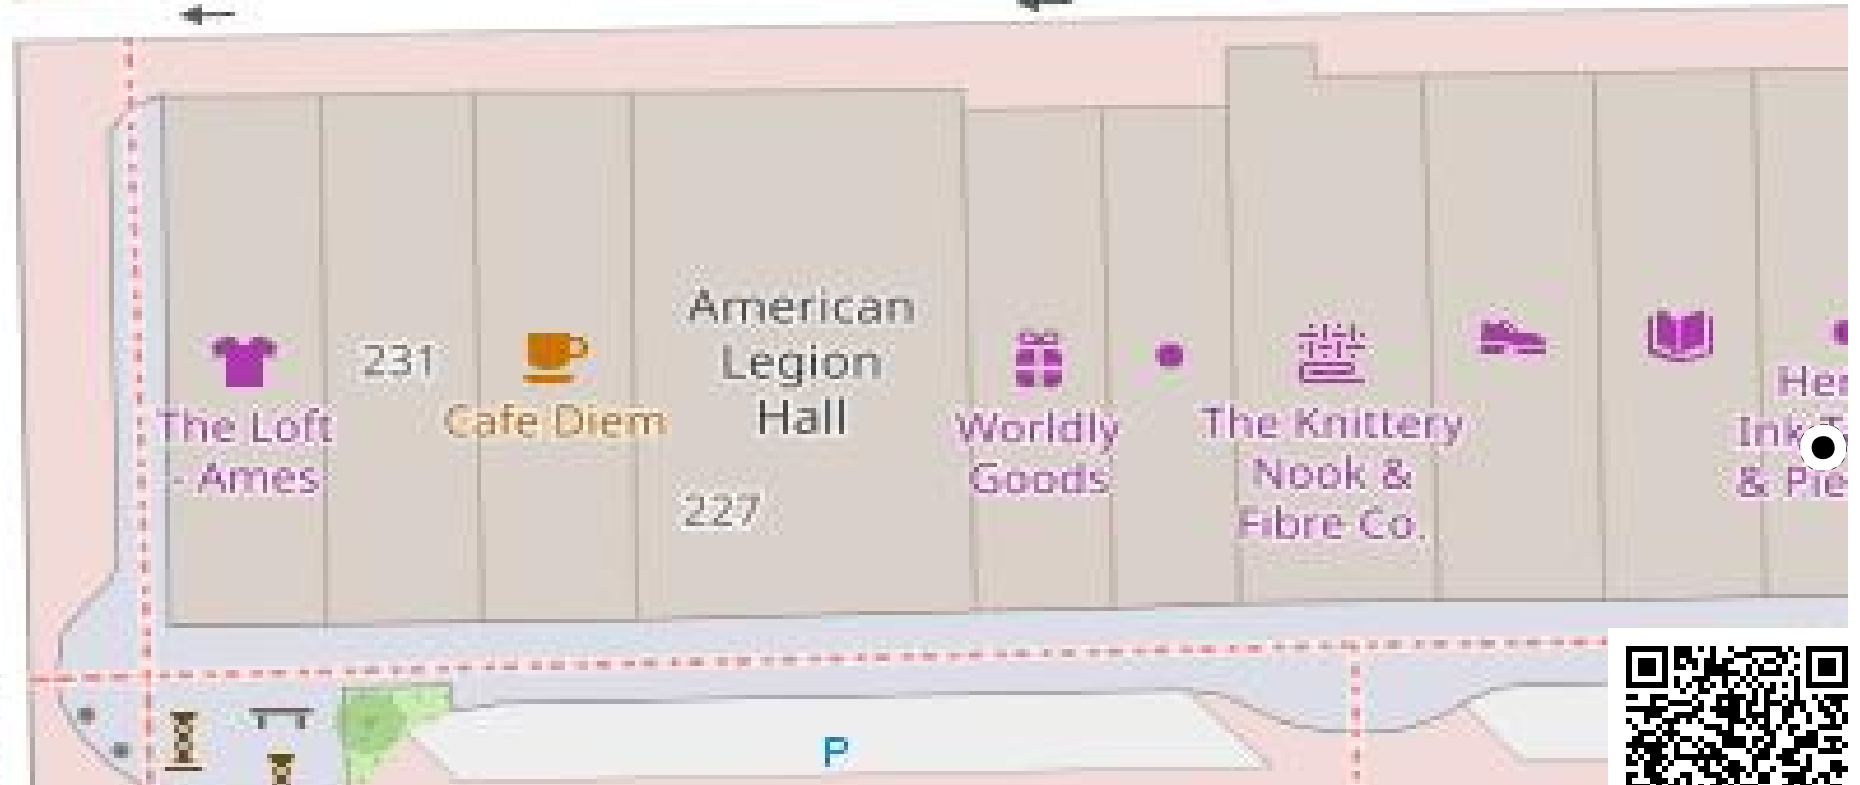

Kelllogg Avenue