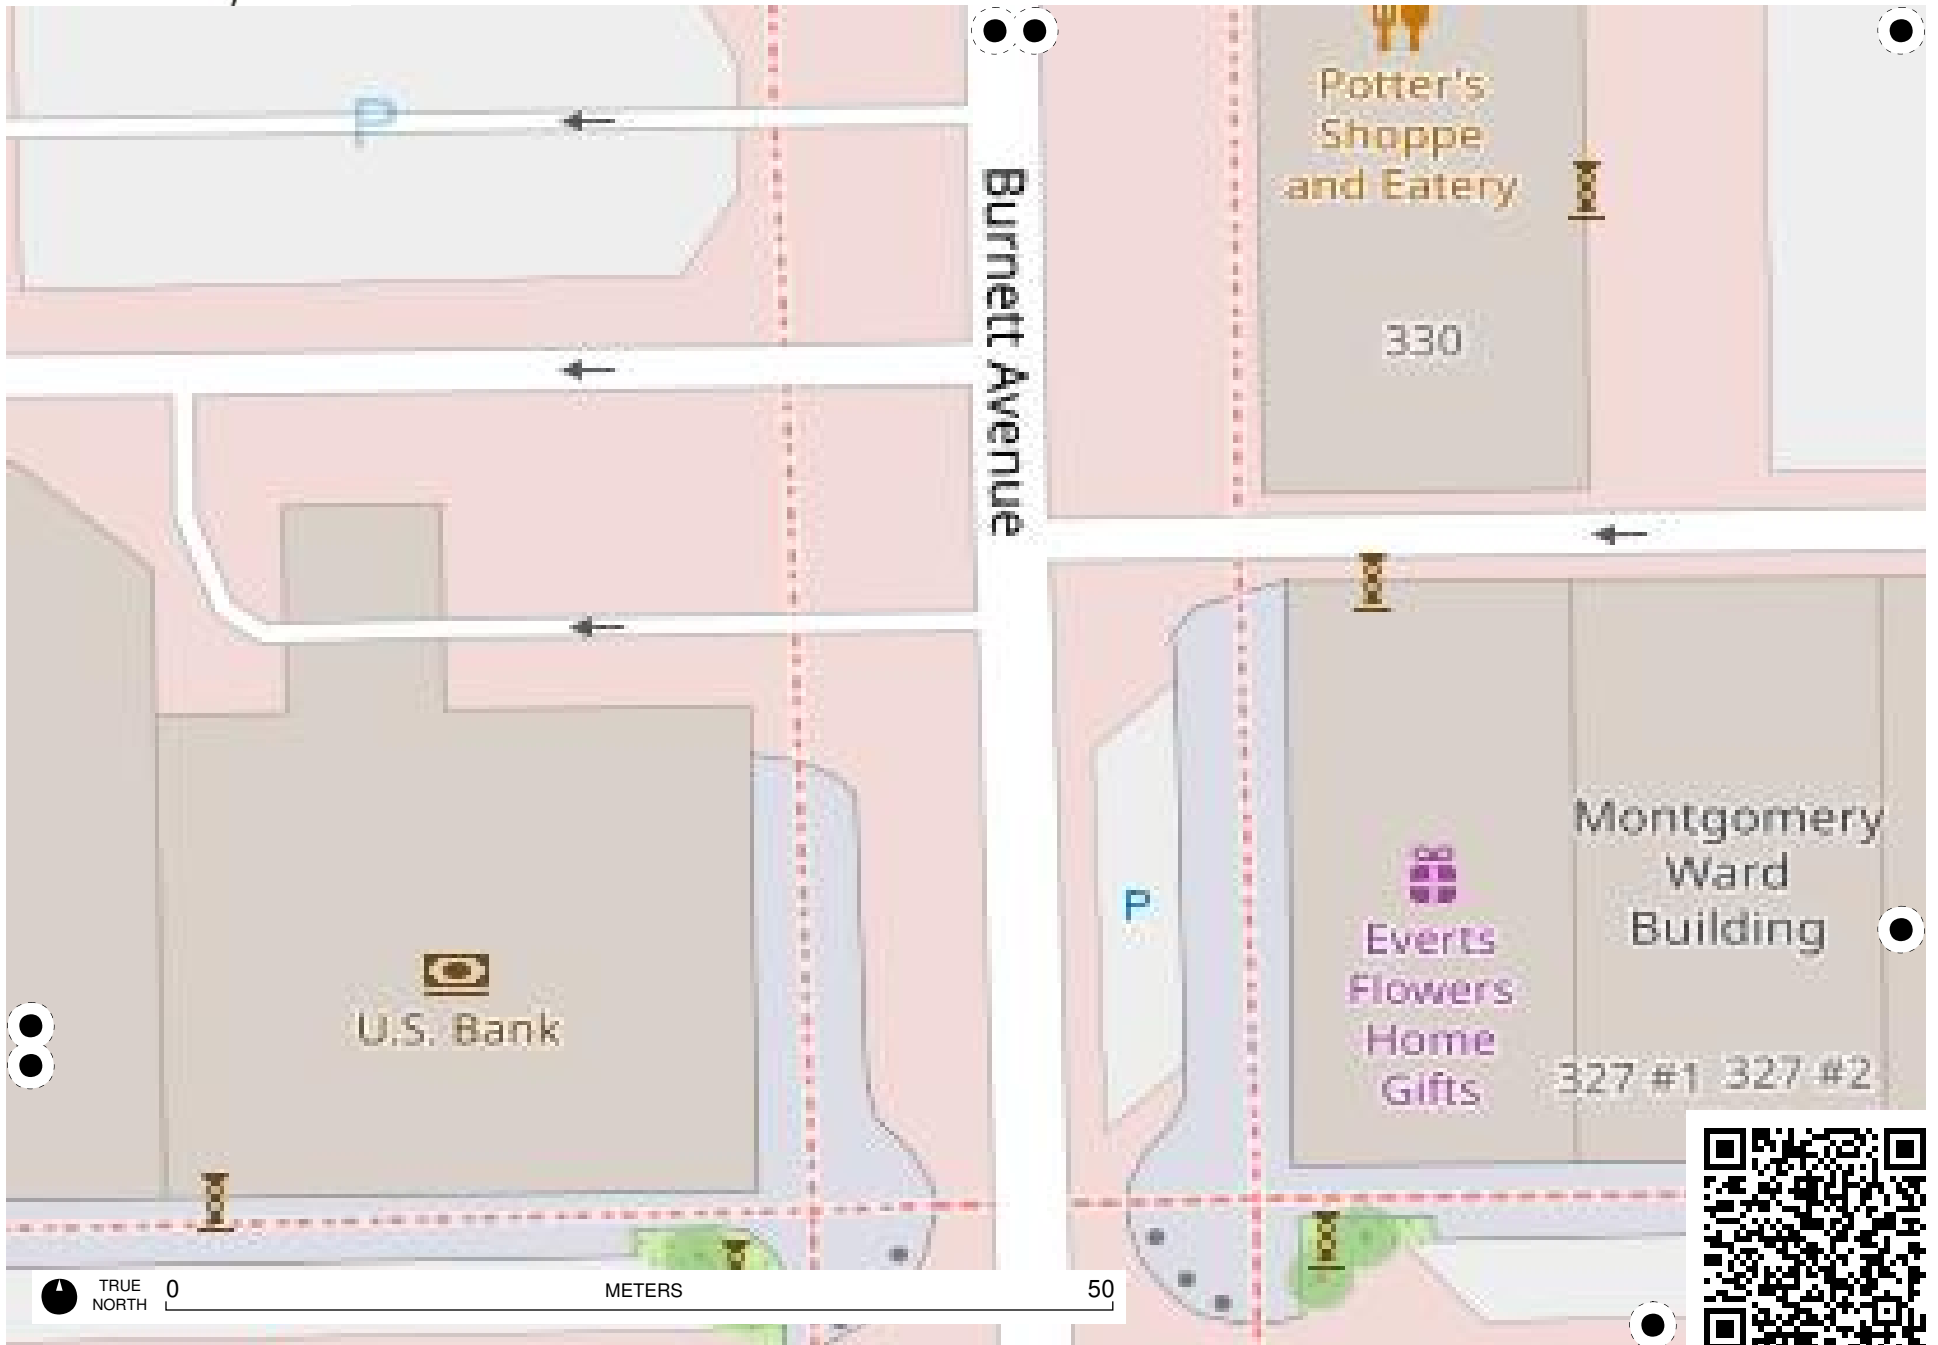

Field Papers

Downtown Ames SE

<https://fieldpapers.org/atlasses/1650oi5j/A2>

5th Street

TRUE NORTH

0

METERS

50

Field Papers

Downtown Ames SE
<https://fieldpapers.org/atlasses/1650oi5j/A5>

Field Papers

Downtown Ames SE

<https://fieldpapers.org/atlasses/1650oi5j/B3>

Kelllogg Avenue

Kelllogg

TRUE NORTH 0 METERS 50