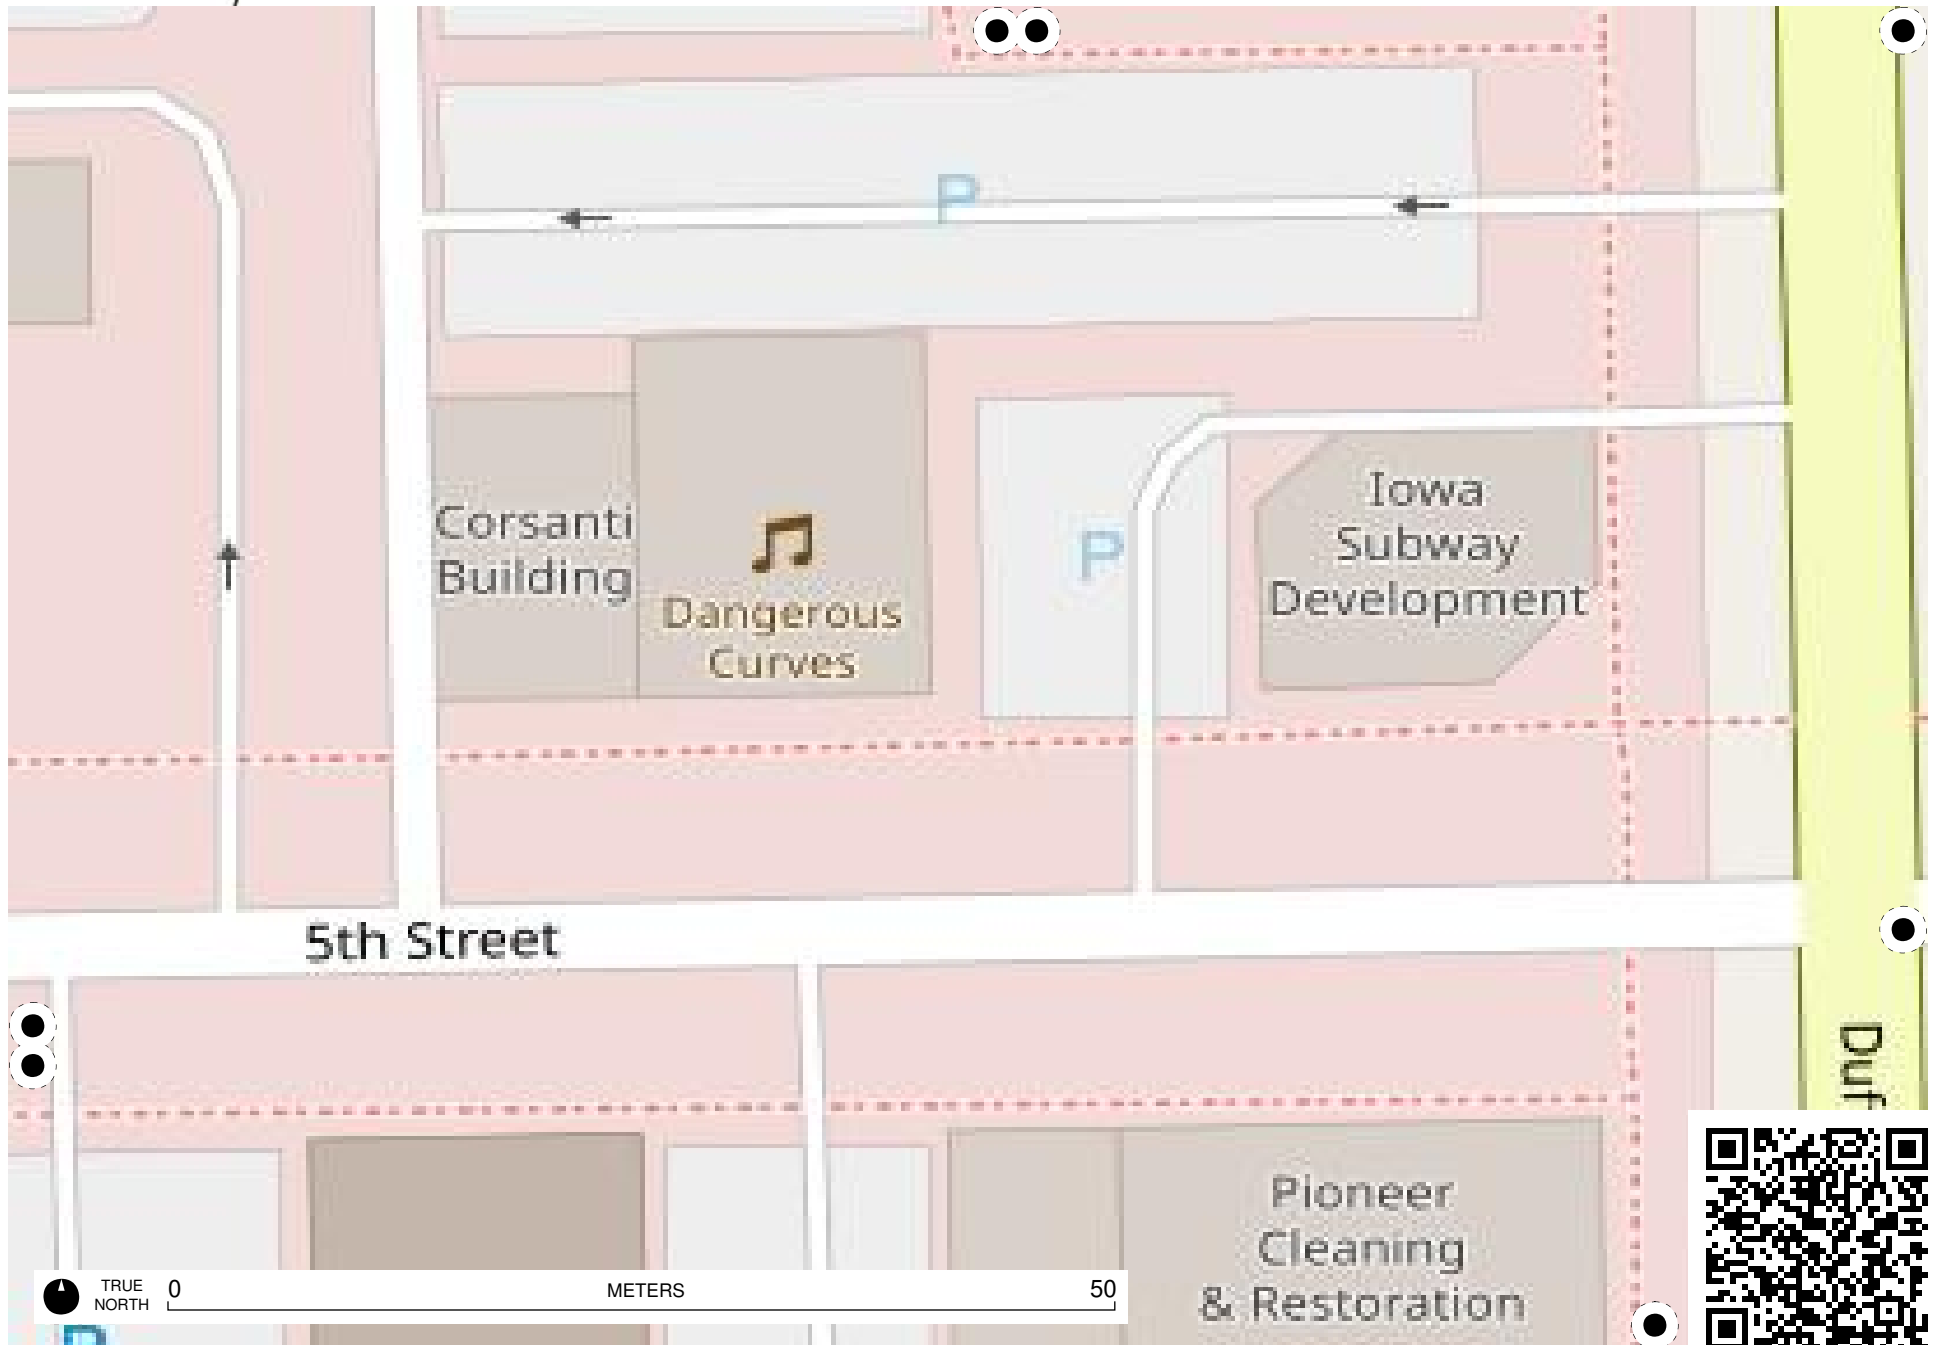

Field Papers

Downtown Ames SE

<https://fieldpapers.org/atlasses/1650oi5j/A2>

5th Street

TRUE NORTH

0

METERS

50

Field Papers

Downtown Ames SE
<https://fieldpapers.org/atlasses/1650oi5j/A5>

Field Papers

Downtown Ames SE

<https://fieldpapers.org/atlasses/1650oi5j/B3>

Kelllogg Avenue

Kelllogg

TRUE NORTH 0 METERS 50