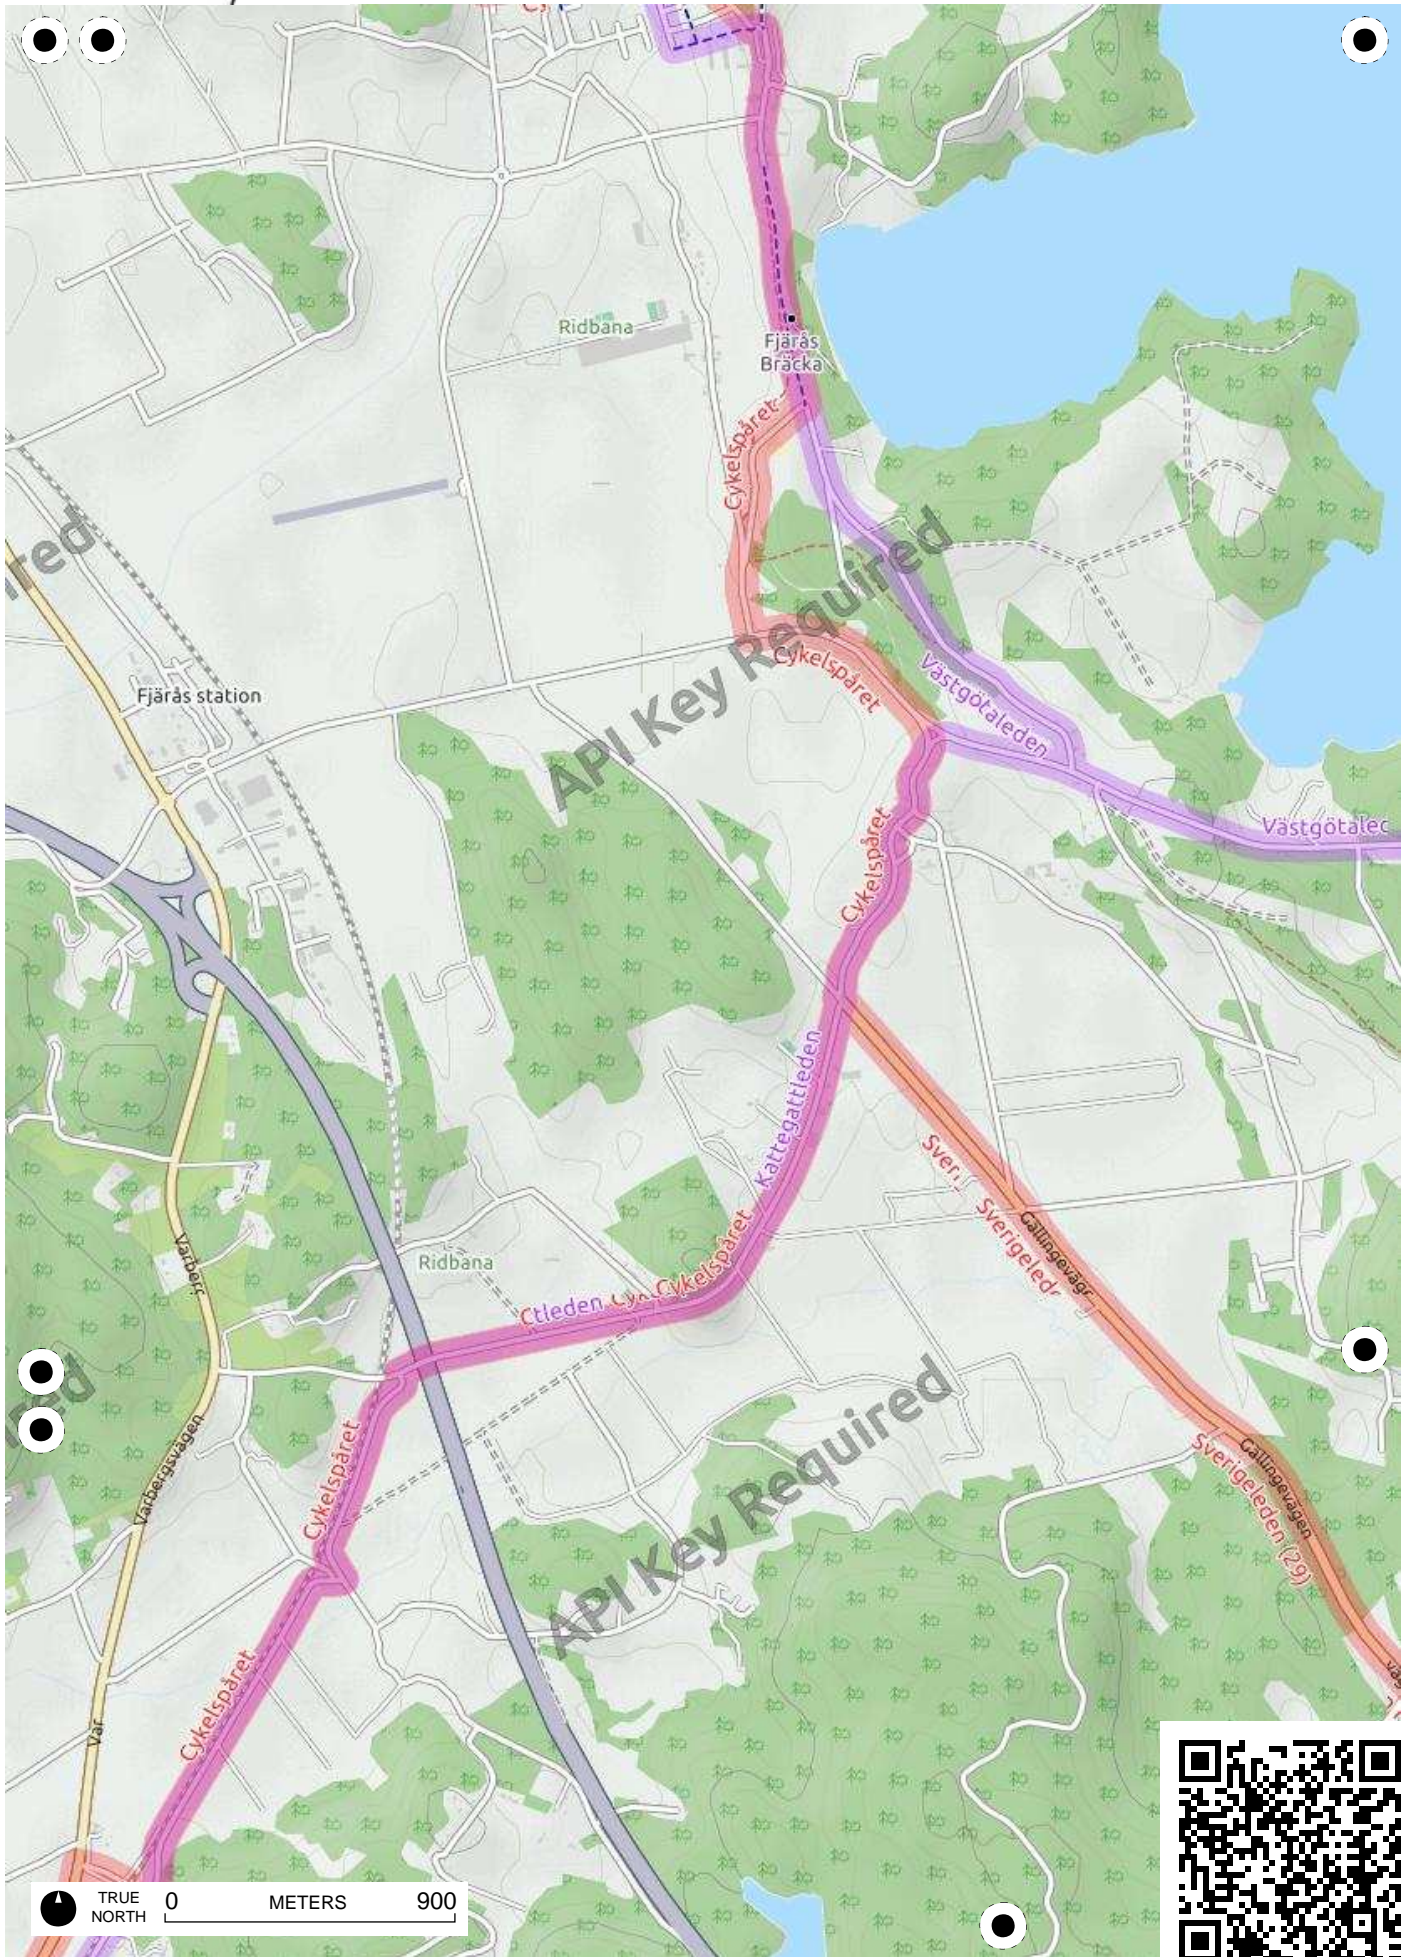

TRUE NORTH 0 KILOMETERS 4

API Key Required

API Key Required

API Key Required

API Key Required

TRUE NORTH 0 METERS 900

TRUE NORTH 0 METERS 900