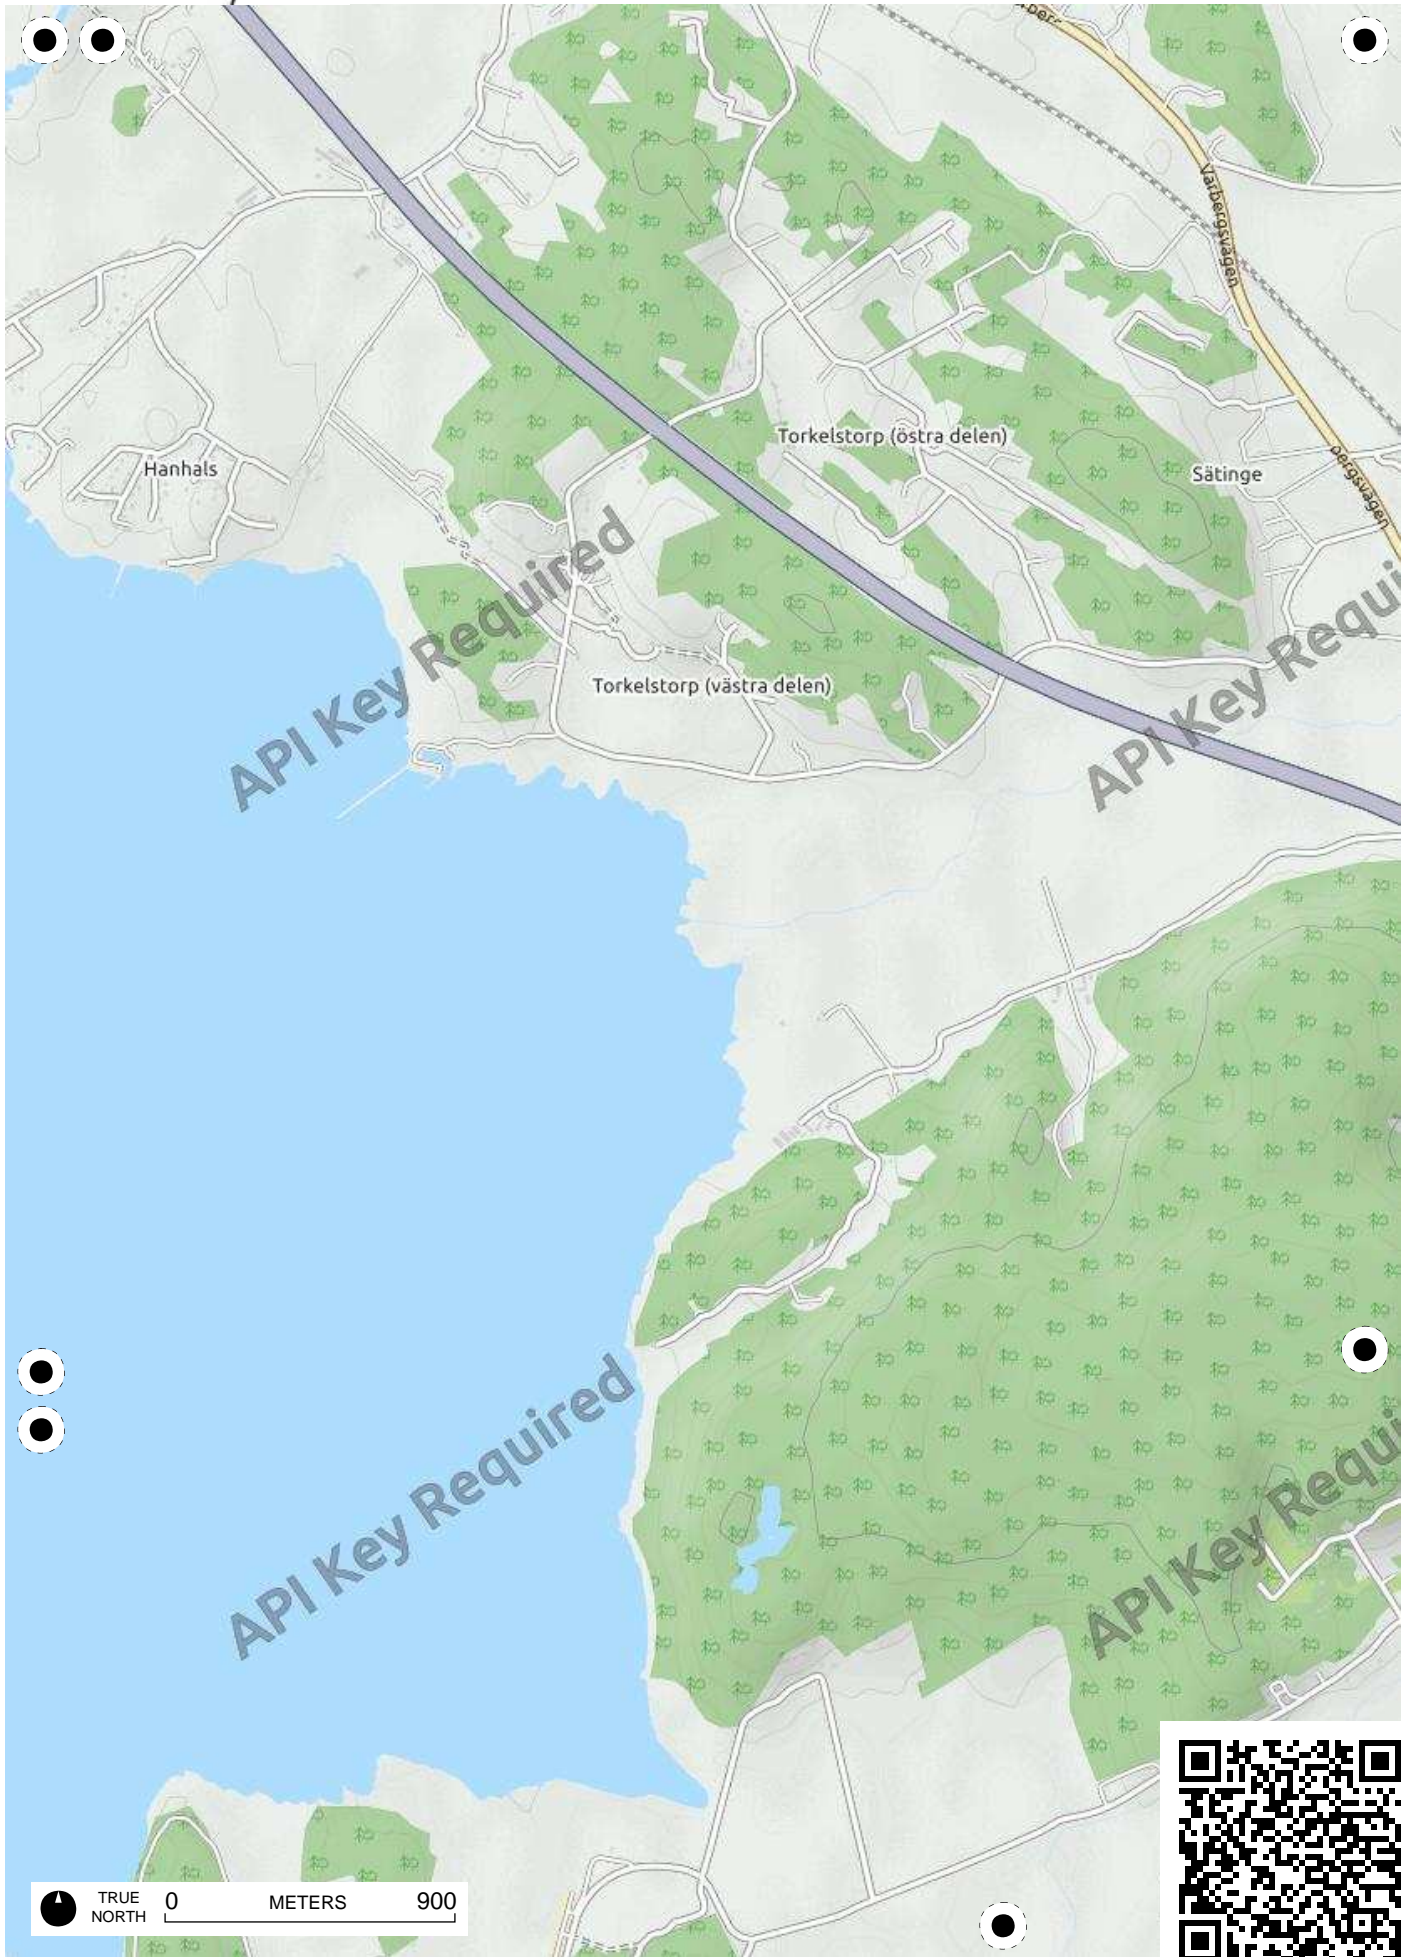

TRUE NORTH 0 KILOMETERS 4

API Key Required

API Key Required

API Key Required

API Key Required

TRUE NORTH 0 METERS 900

TRUE NORTH 0 METERS 900