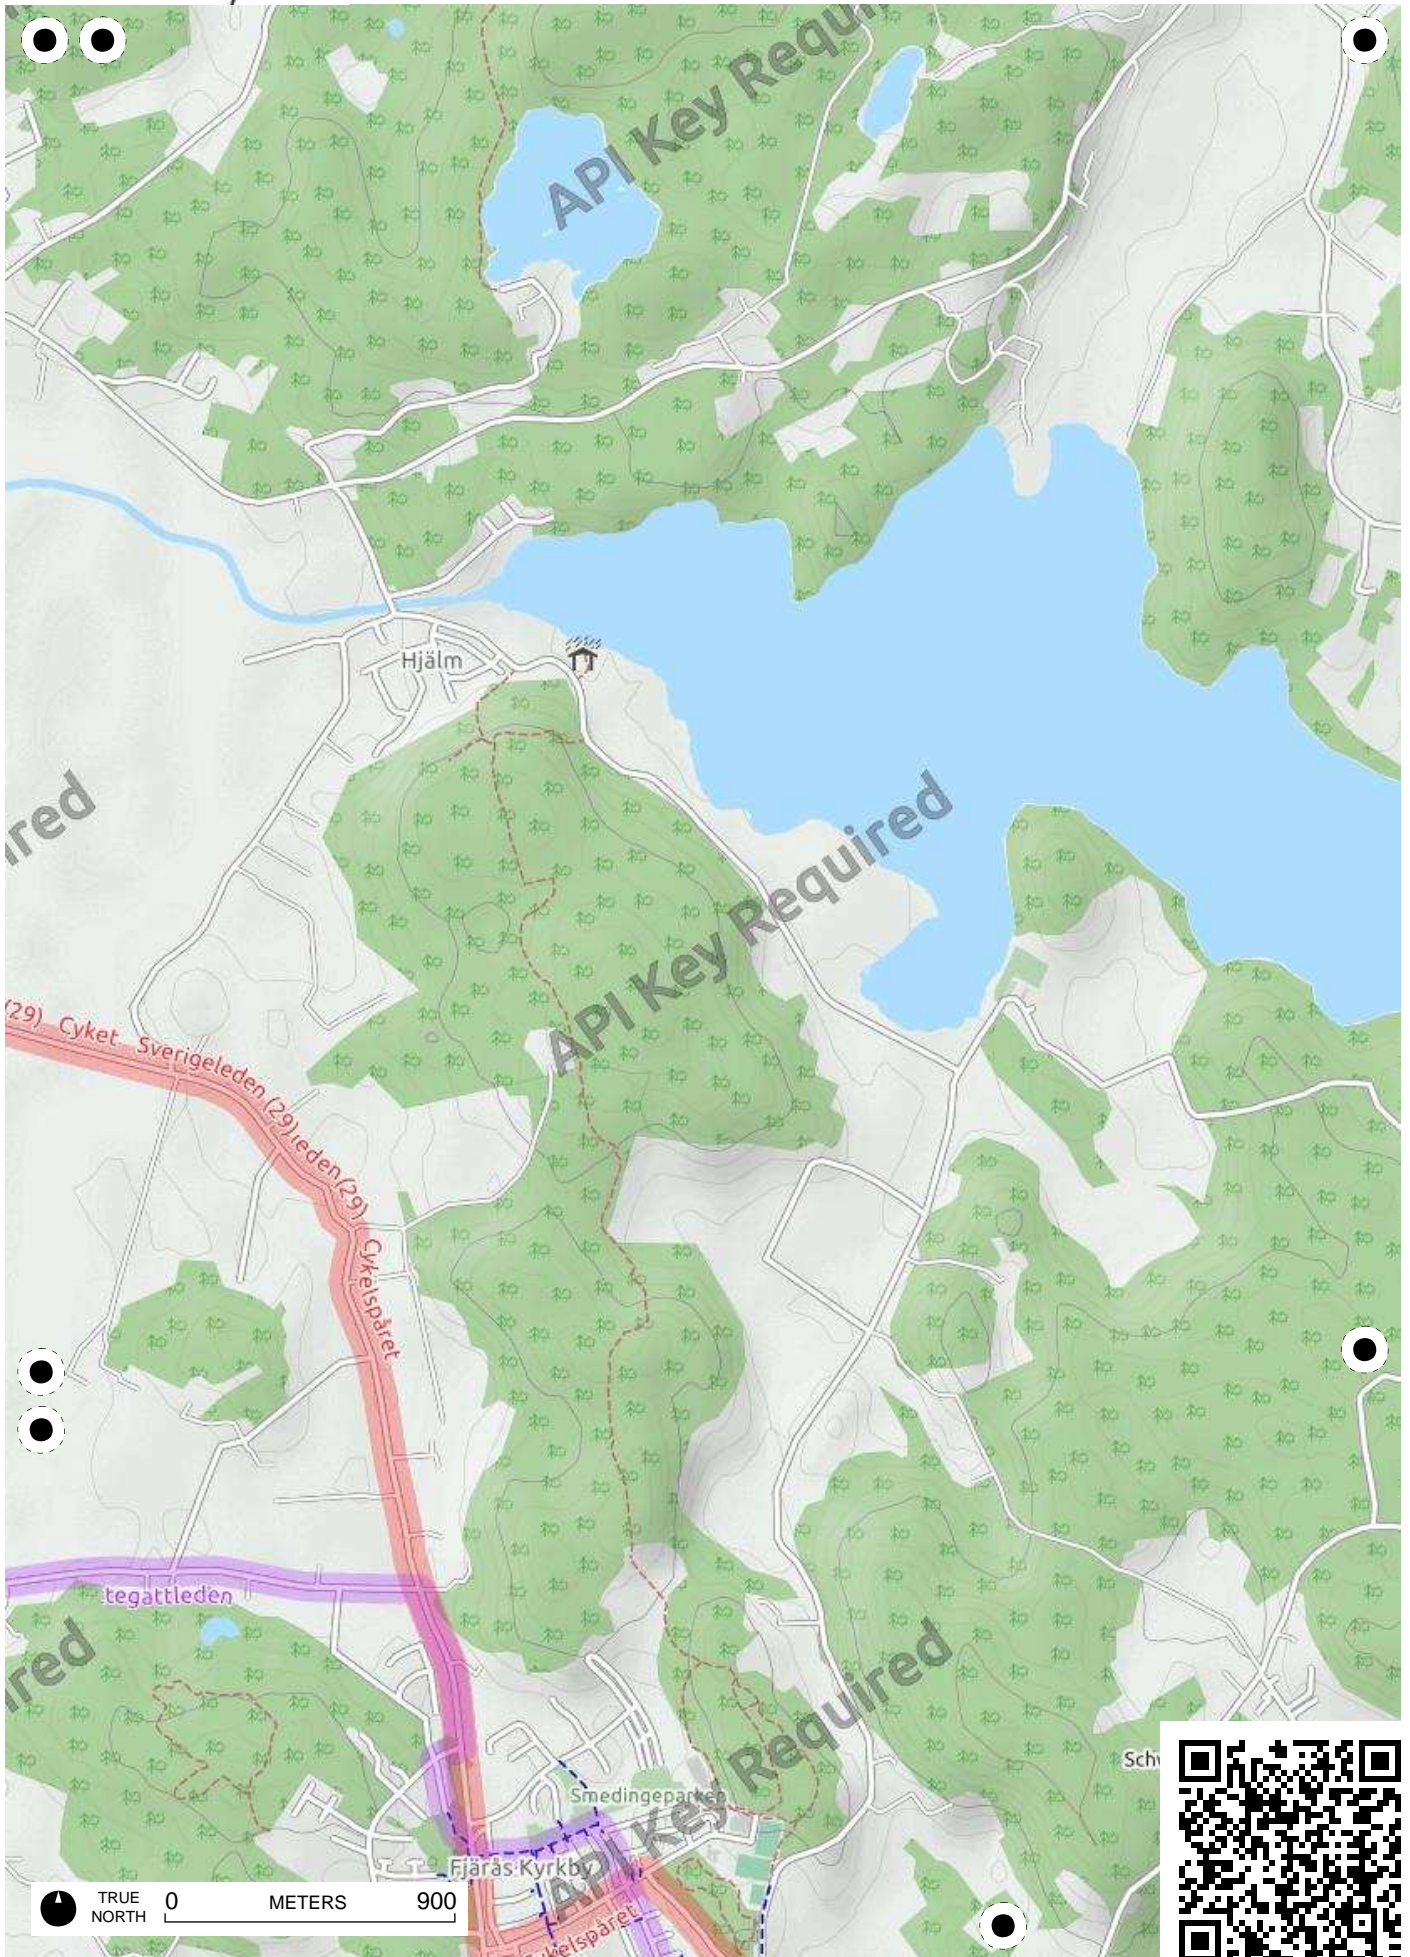

TRUE NORTH 0 KILOMETERS 4

API Key Required

API Key Required

API Key Required

API Key Required

TRUE NORTH 0 METERS 900

TRUE NORTH 0 METERS 900