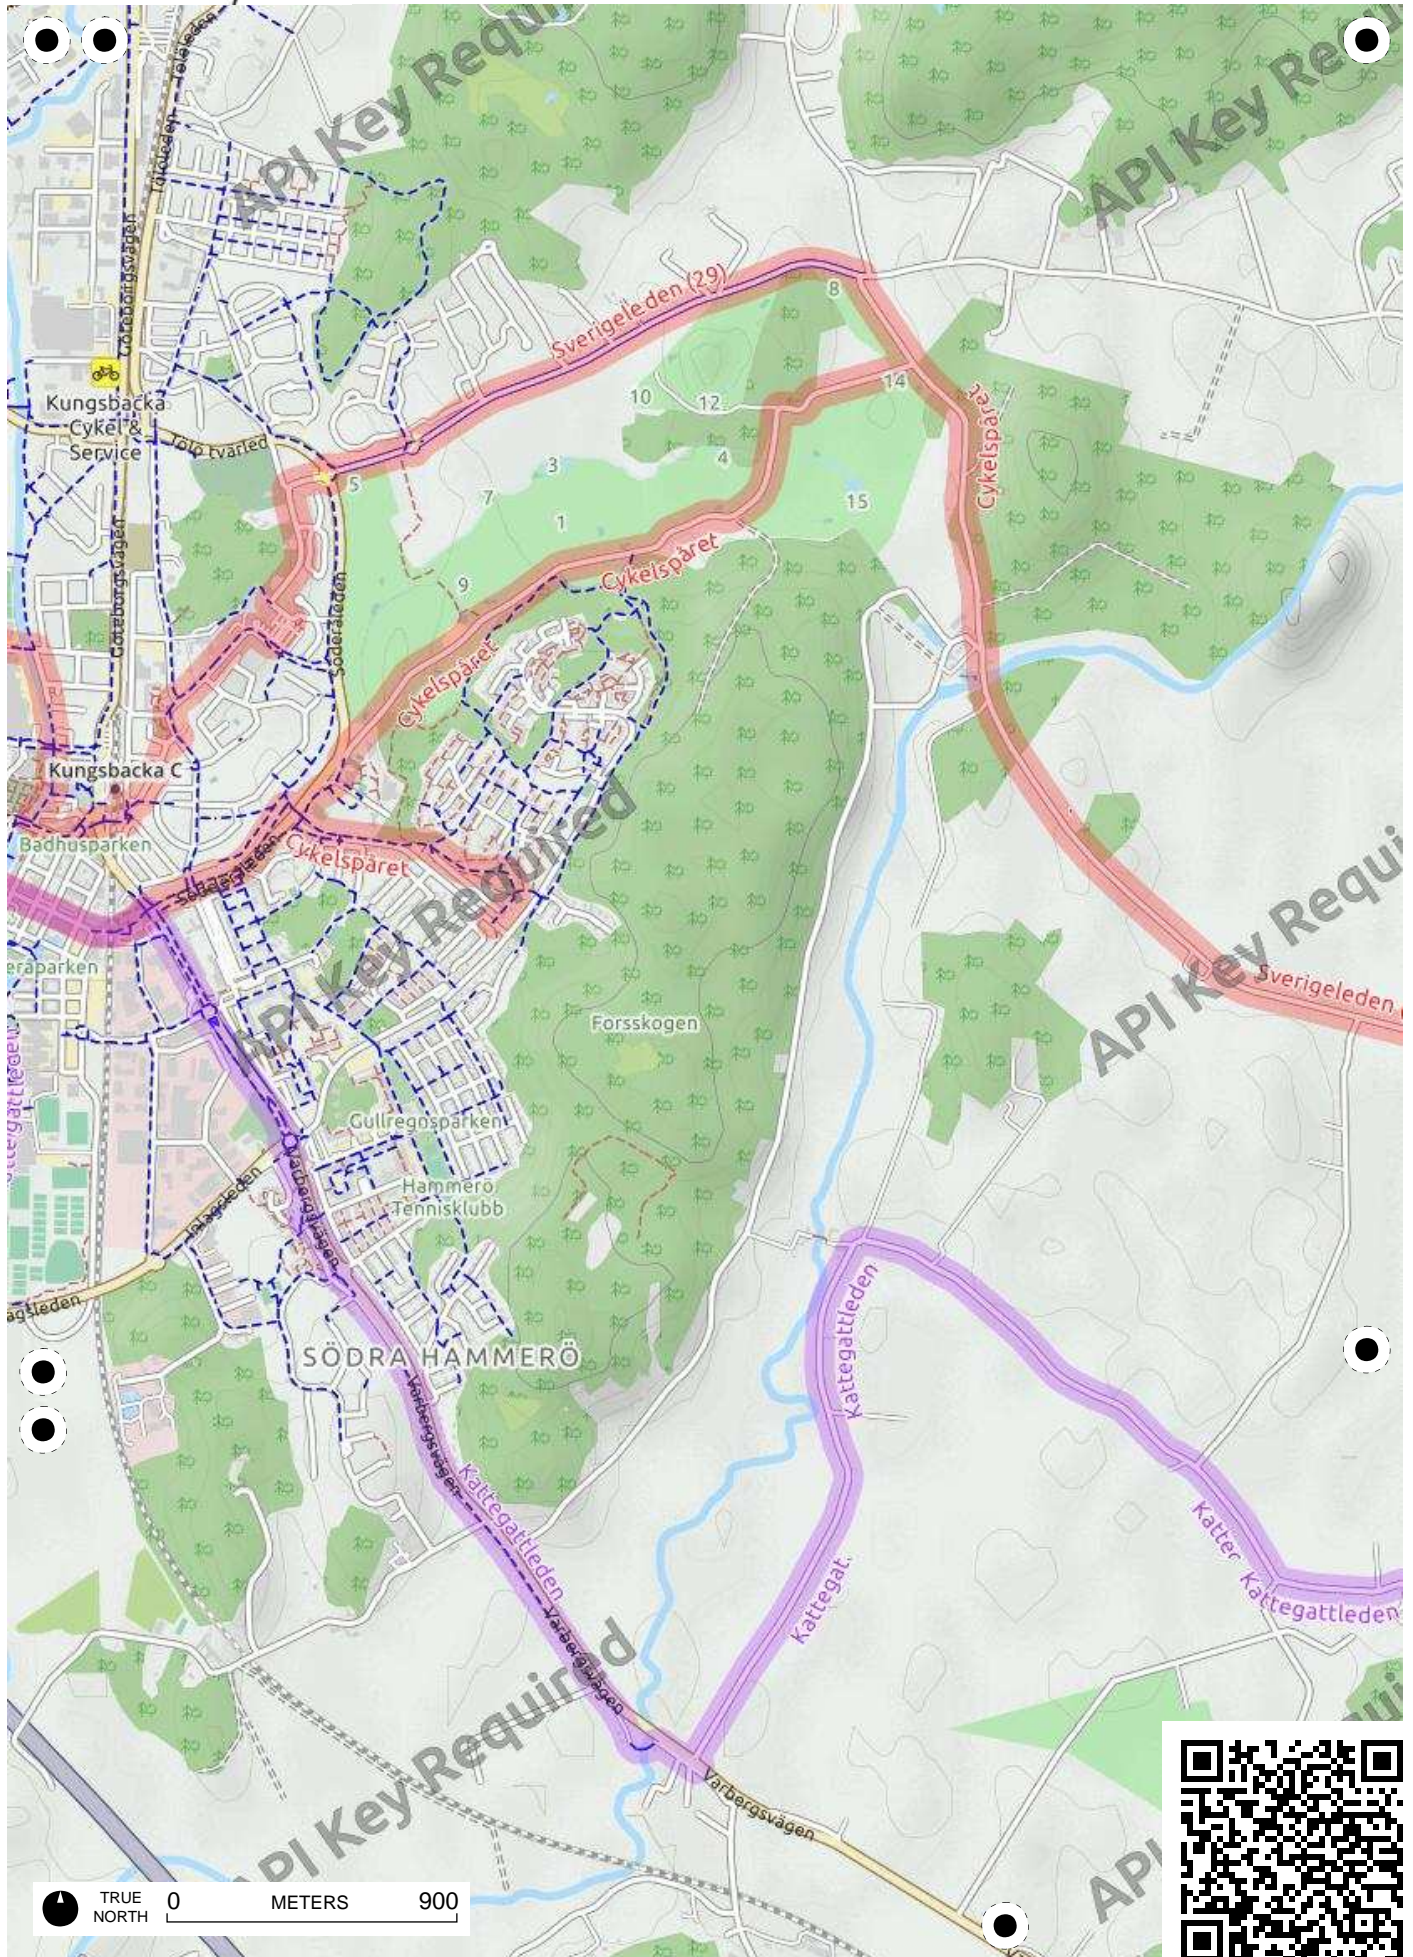

TRUE NORTH 0 KILOMETERS 4

API Key Required

API Key Required

API Key Required

API Key Required

TRUE NORTH 0 METERS 900

TRUE NORTH 0 METERS 900