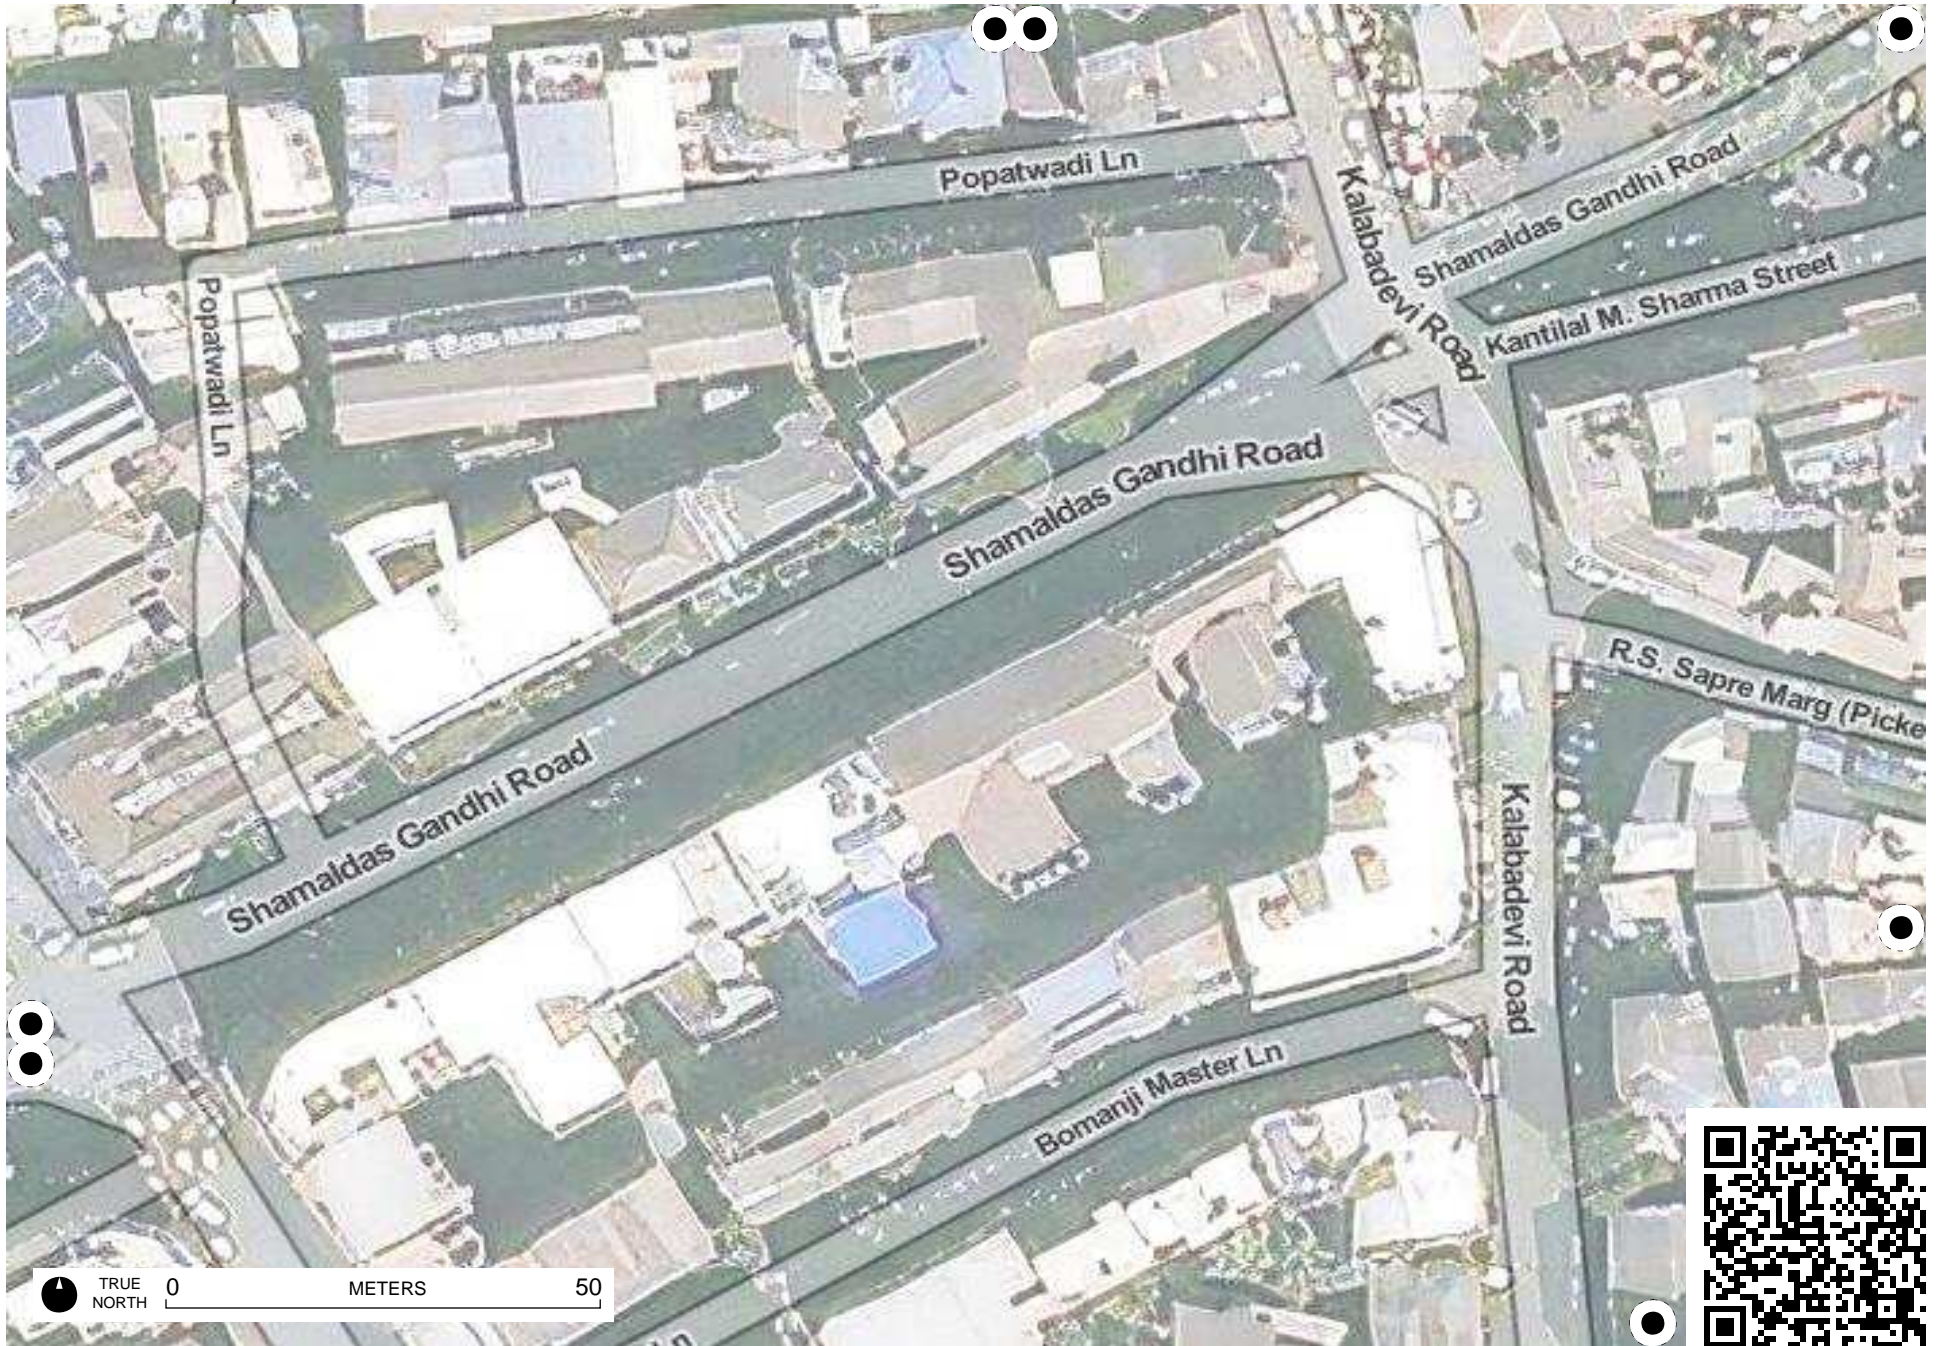

C3

TRUE NORTH 0 METERS 150

Field Papers

Cward-Scheme

<http://fieldpapers-web.herokuapp.com/atlas/14hrts2/A1>

TRUE NORTH 0 METERS 50

TRUE NORTH 0 METERS 50