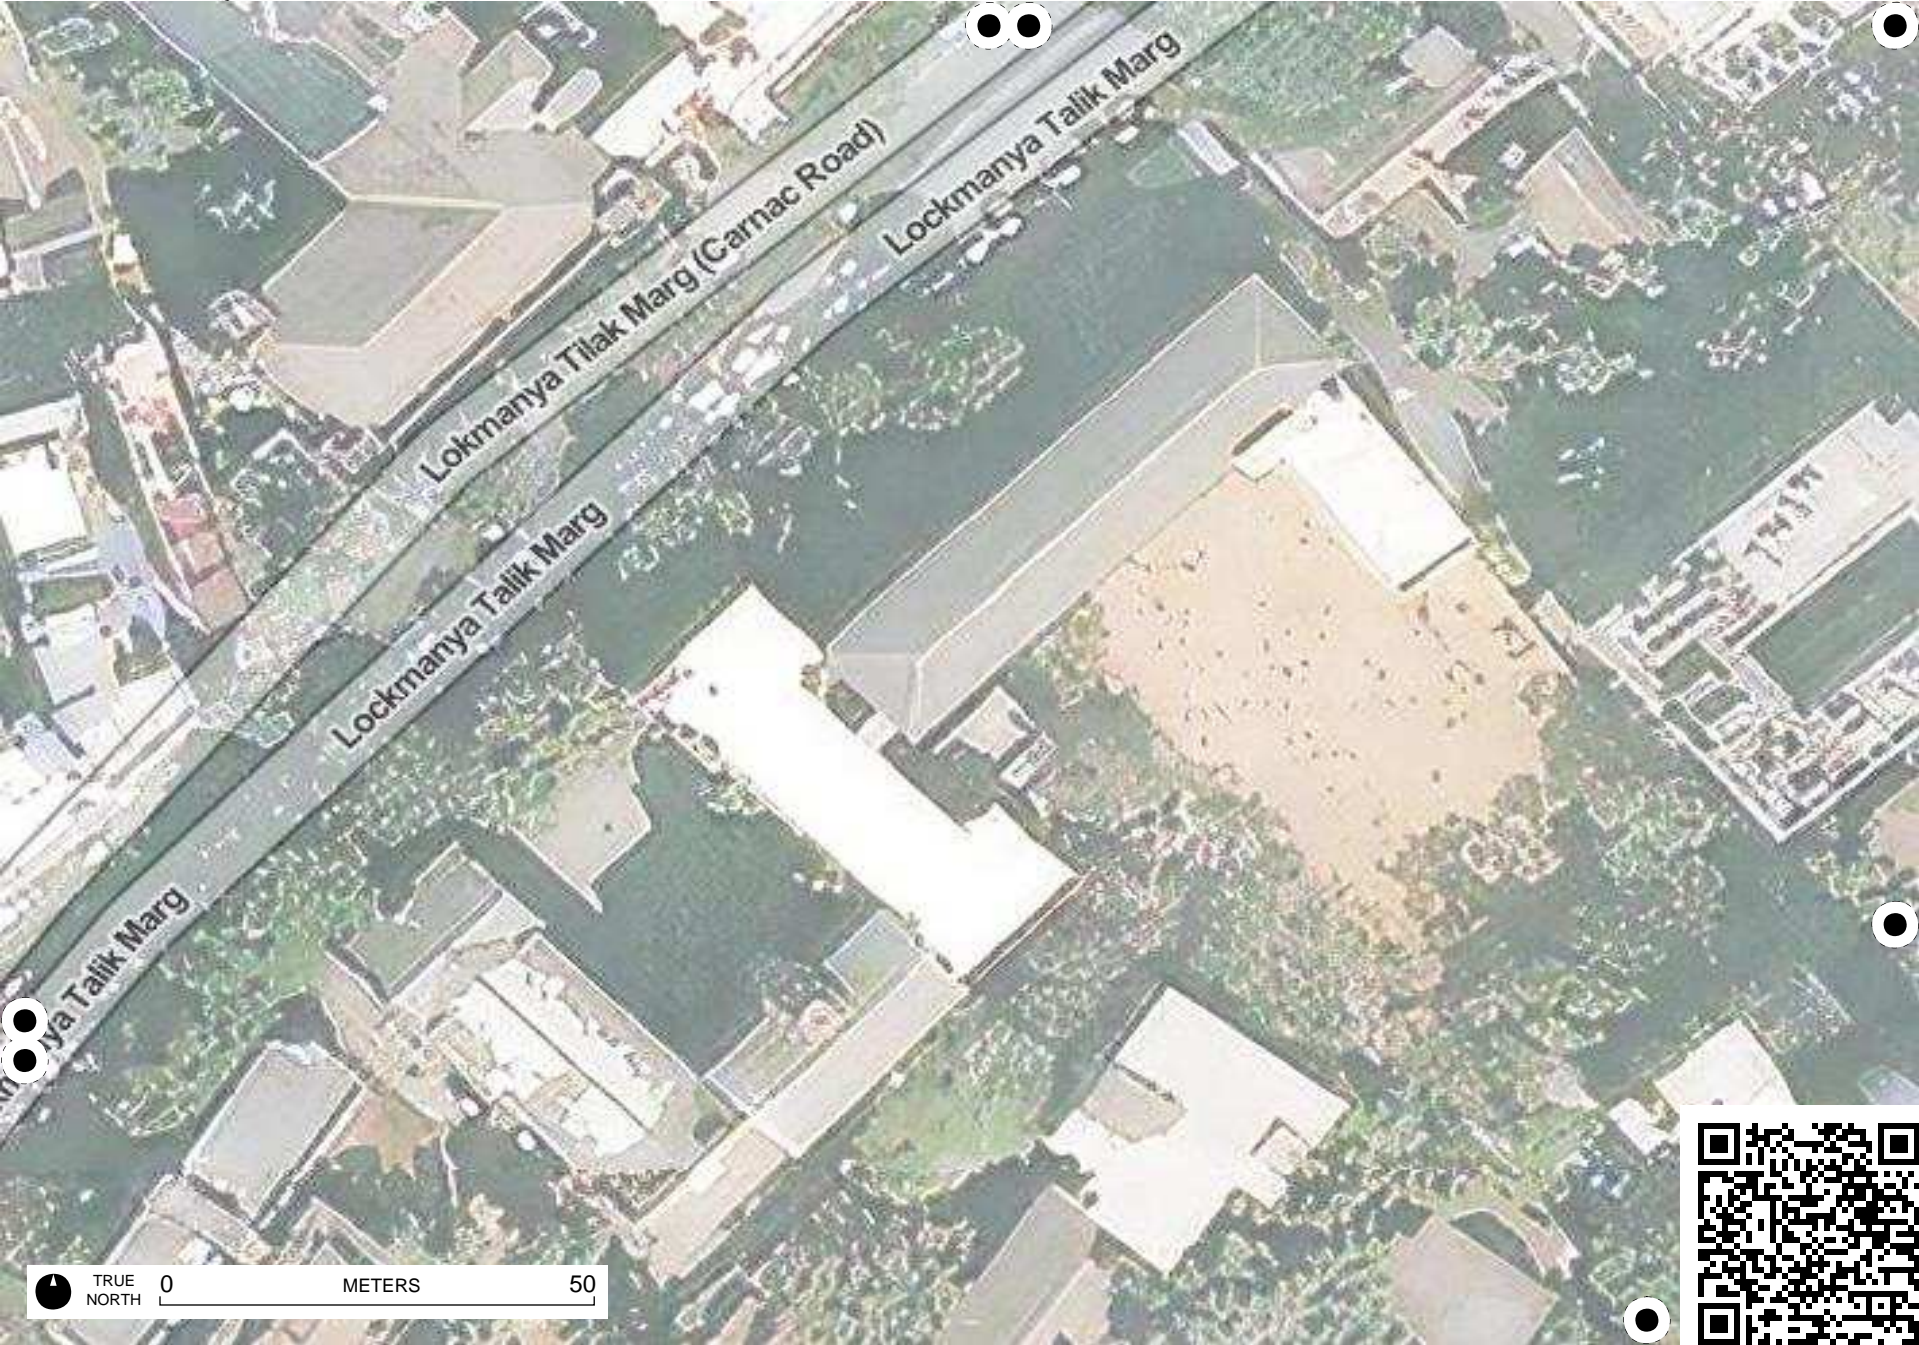

C3

TRUE NORTH 0 METERS 150

Field Papers

Cward-Scheme

<http://fieldpapers-web.herokuapp.com/atlas/14hrts2/A1>

TRUE NORTH 0 METERS 50

TRUE NORTH 0 METERS 50