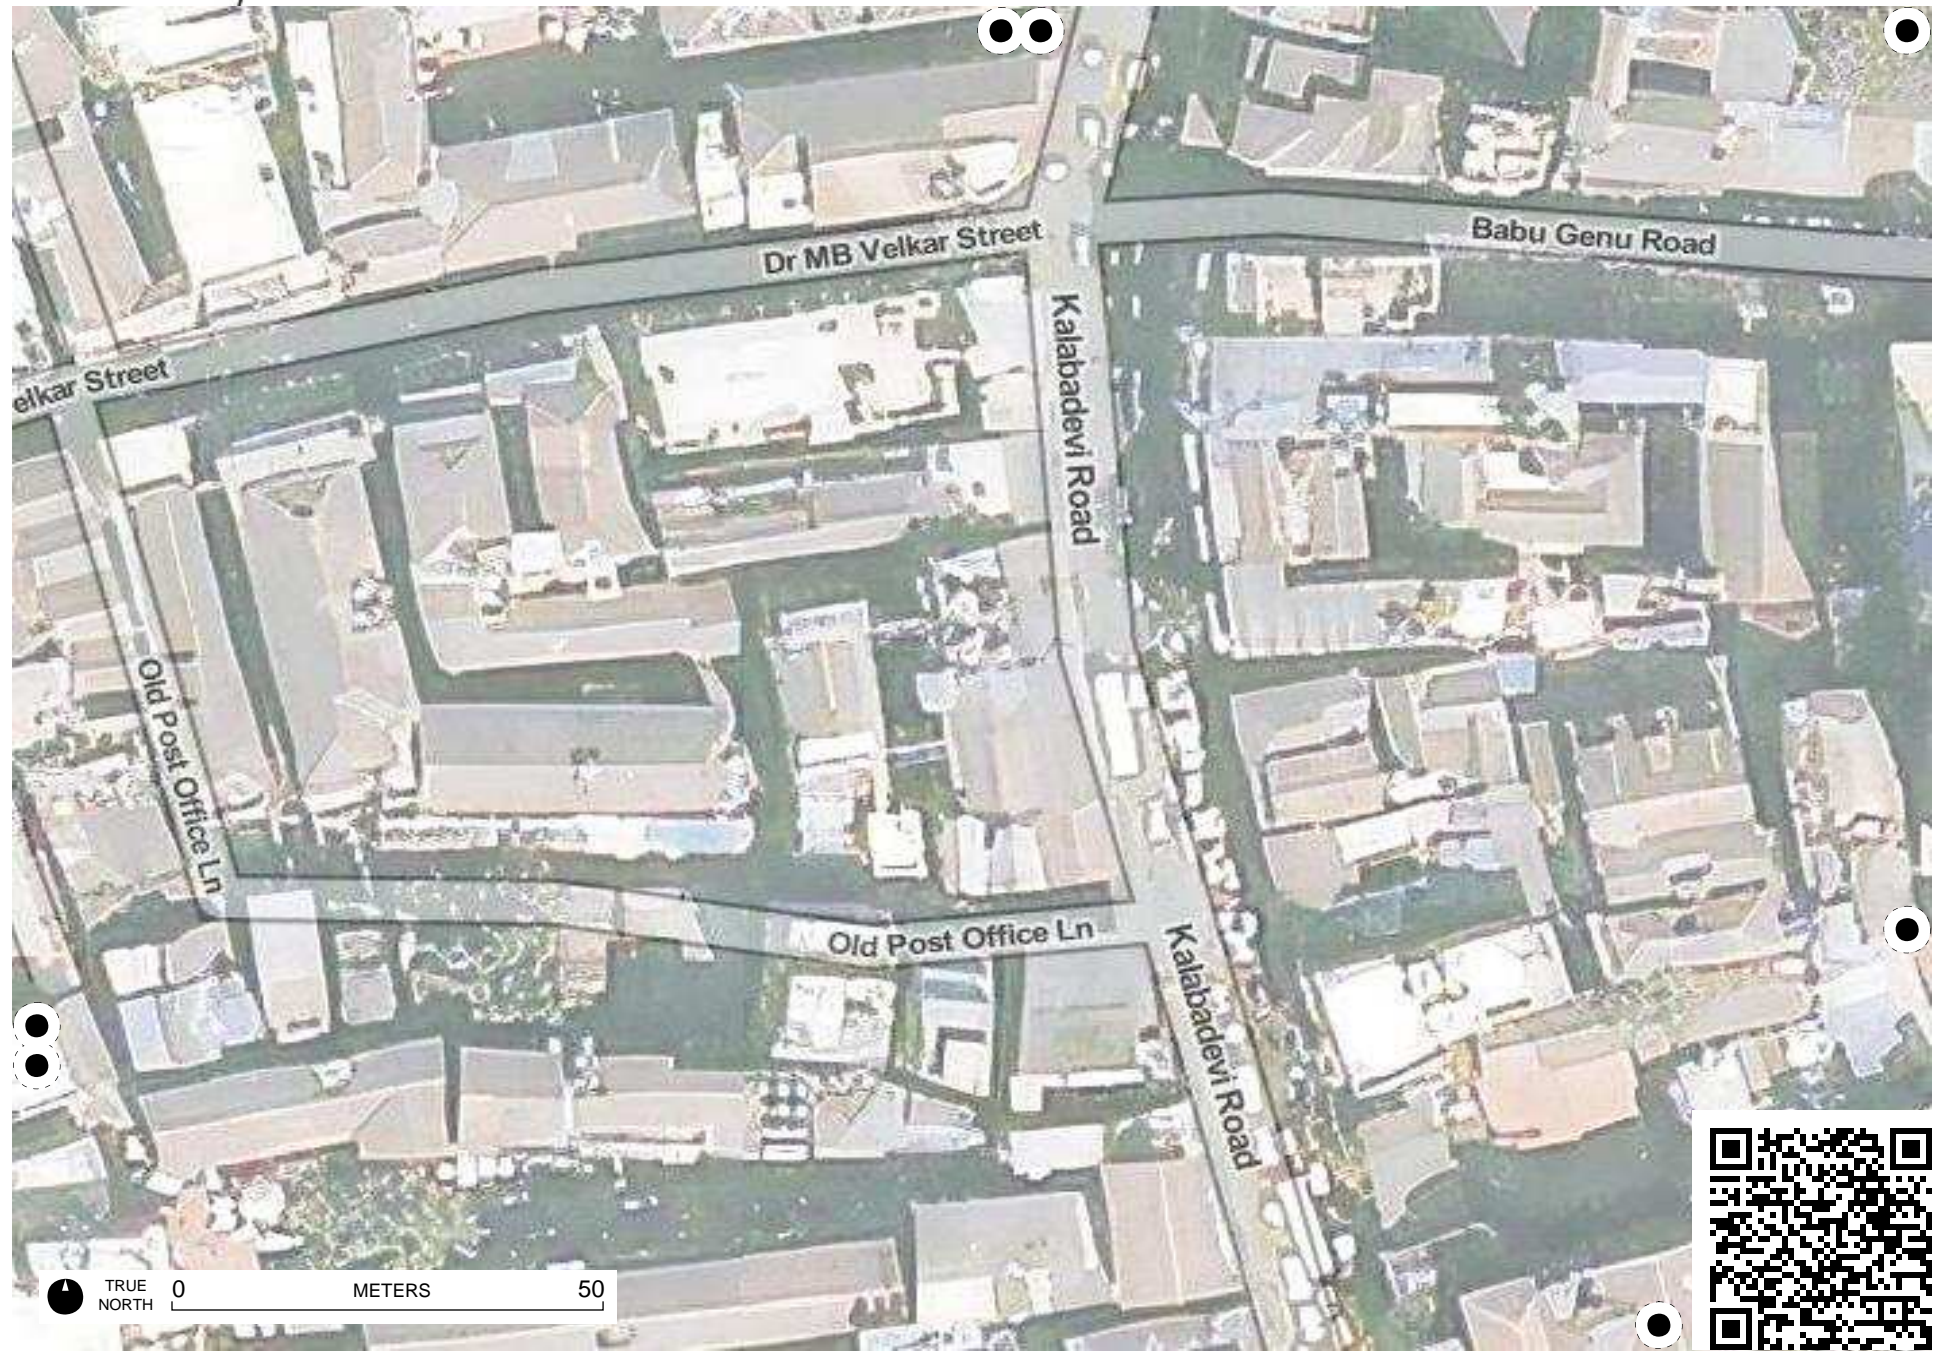

C3

TRUE NORTH 0 METERS 150

Field Papers

Cward-Scheme

<http://fieldpapers-web.herokuapp.com/atlas/14hrts2/A1>

TRUE NORTH 0 METERS 50

TRUE NORTH 0 METERS 50