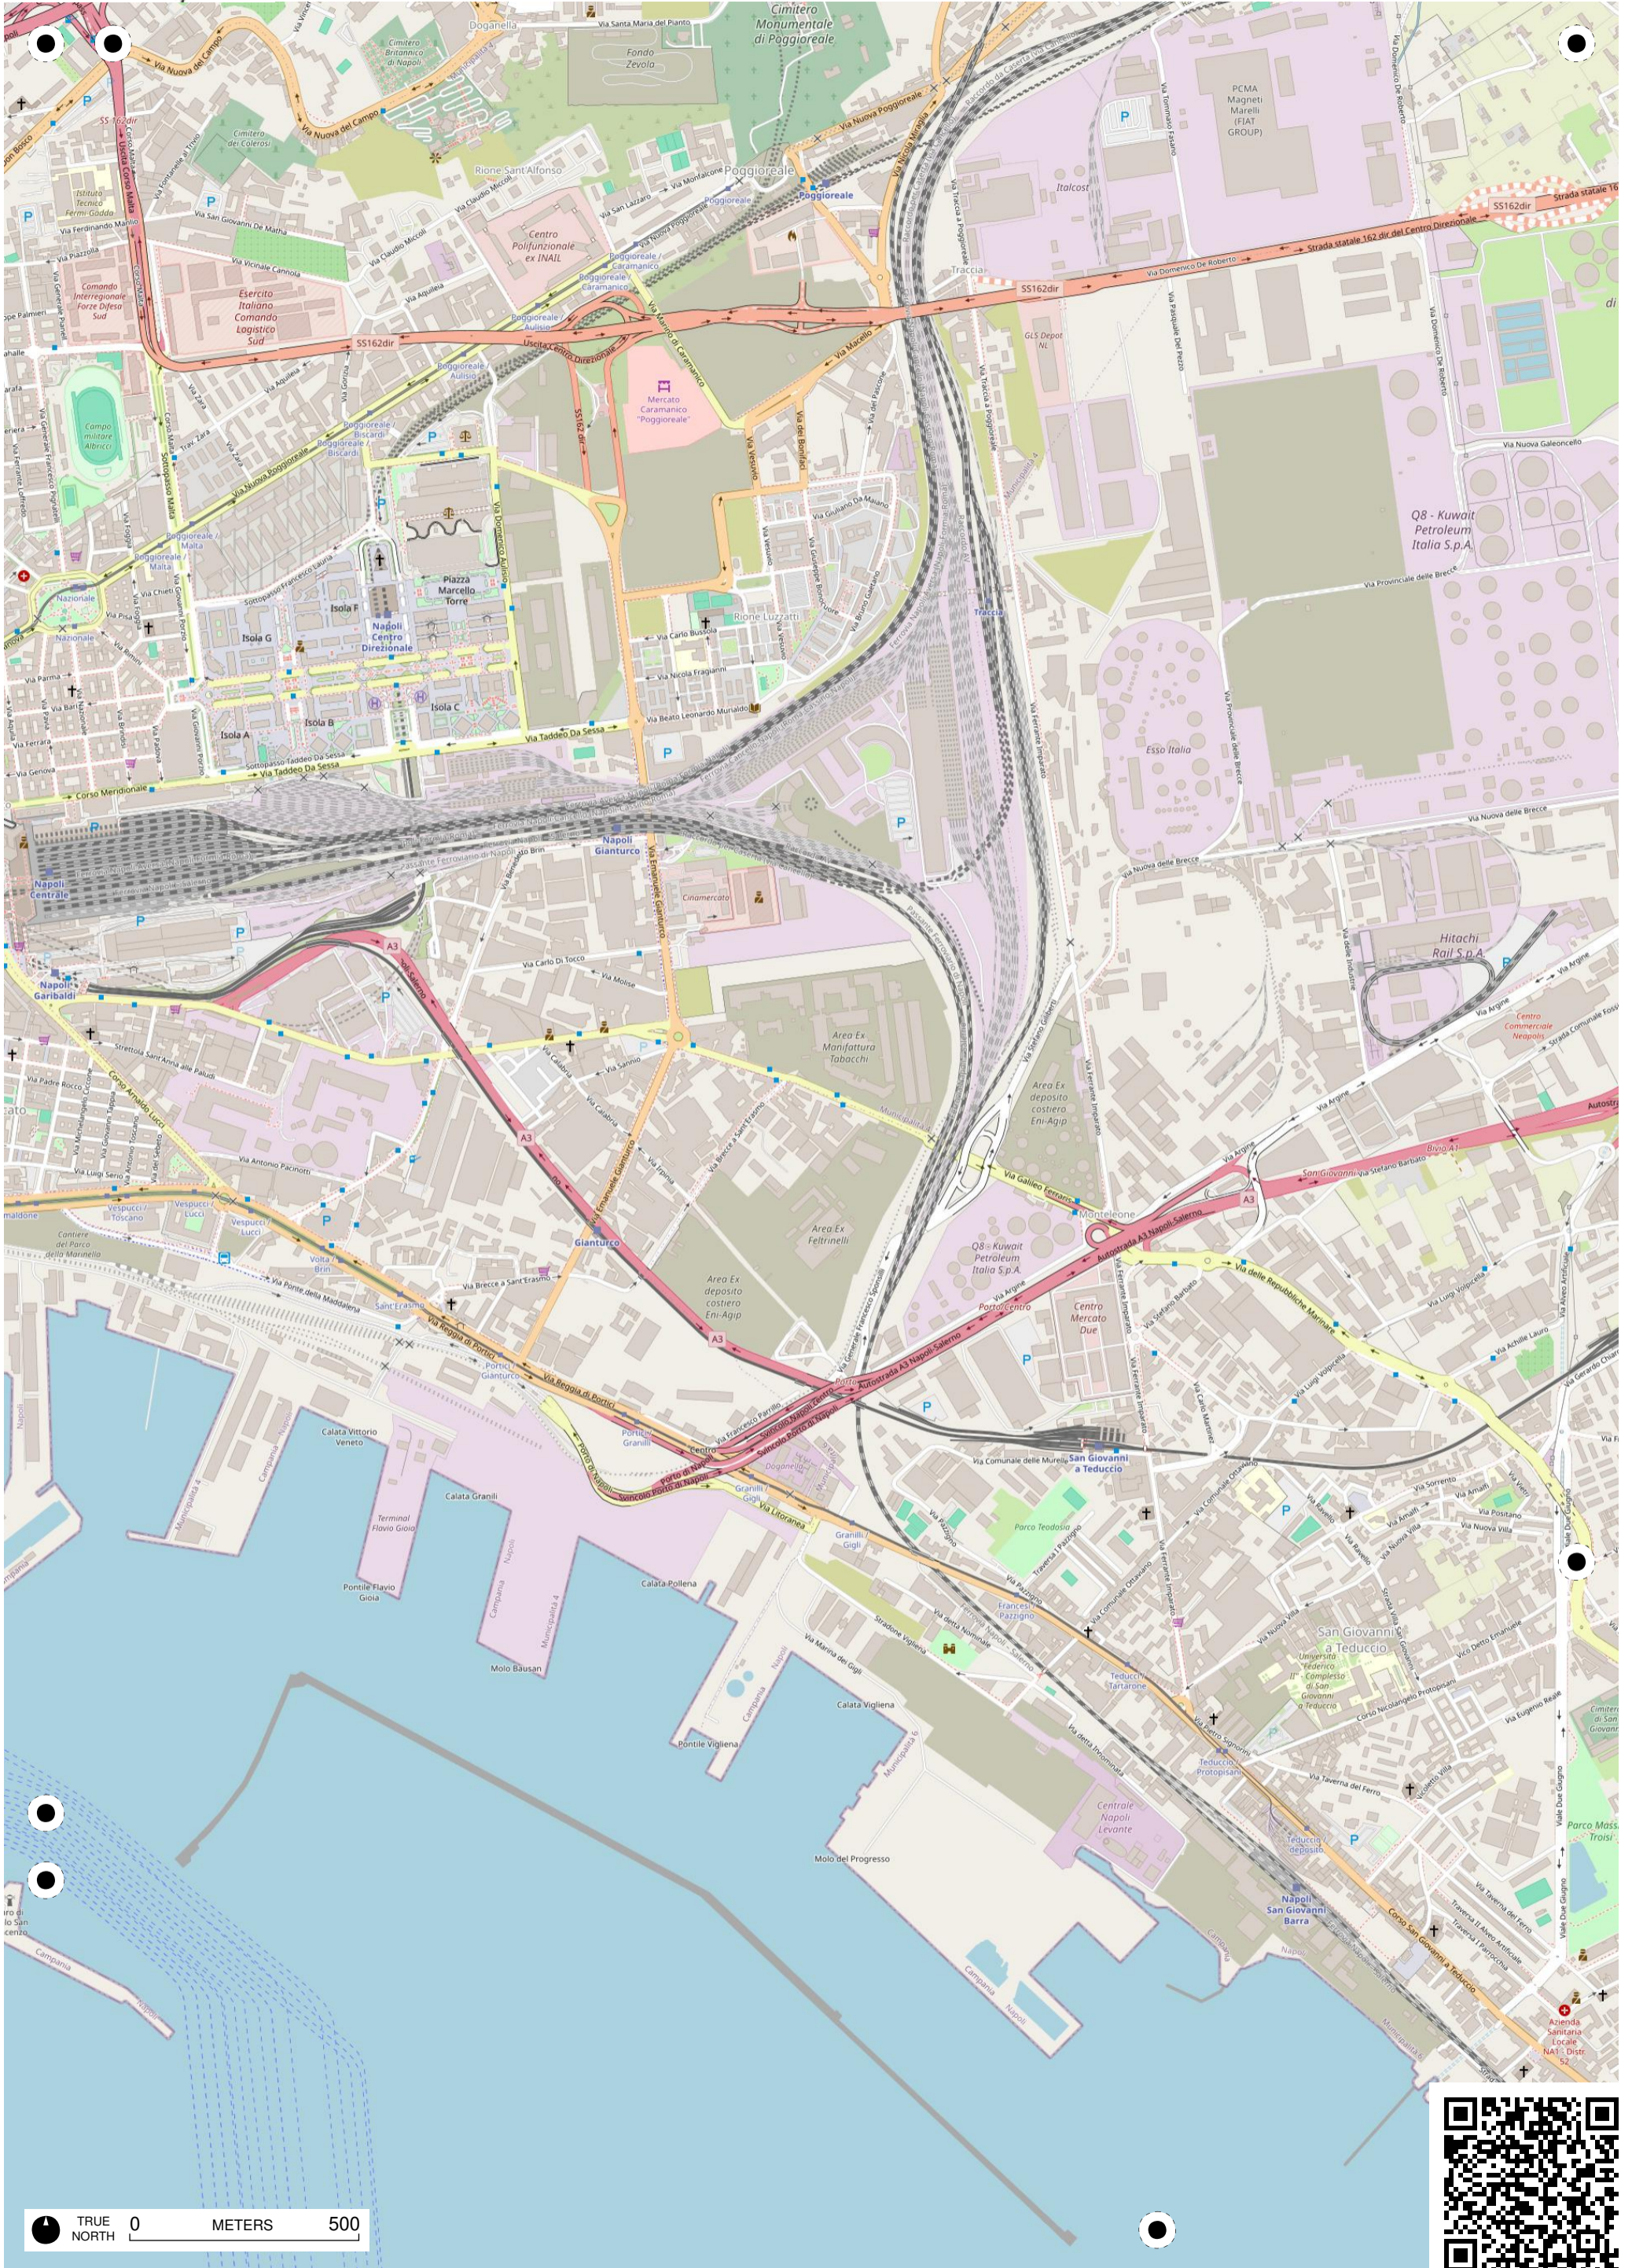

TRUE NORTH 0 METERS 500

TRUE NORTH 0 METERS 500