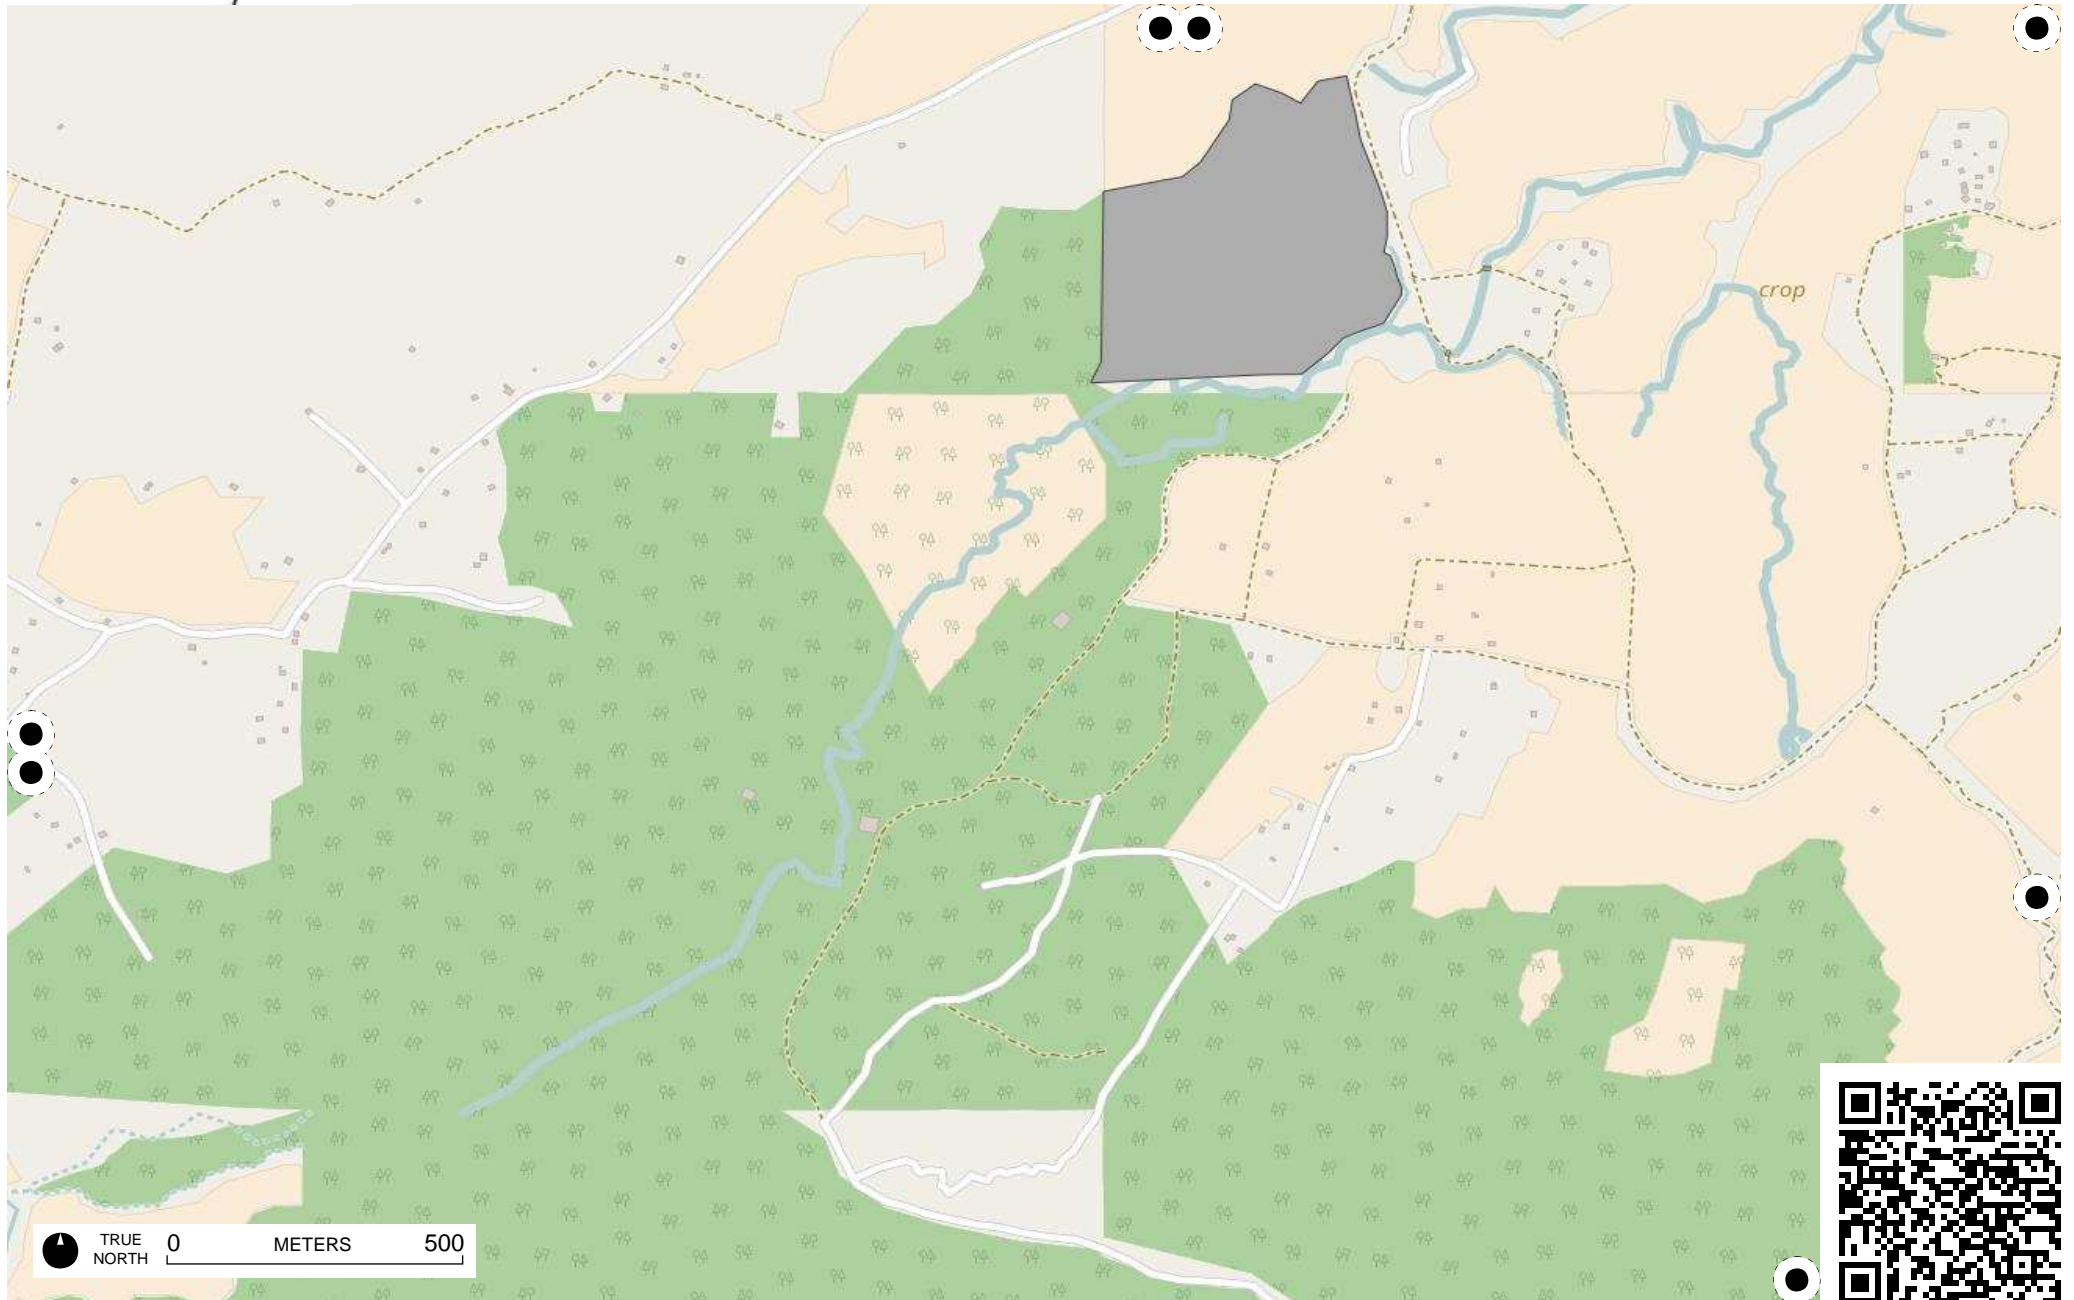

<http://fieldpapers.org/atlas/x32ig8un/E6>

Field Papers

Vavunativu

<http://fieldpapers.org/atlas/x32ig8un/F3>

TRUE NORTH 0 METERS 500

Field Papers

Vavunativu

<http://fieldpapers.org/atlas/x32ig8un/F6>