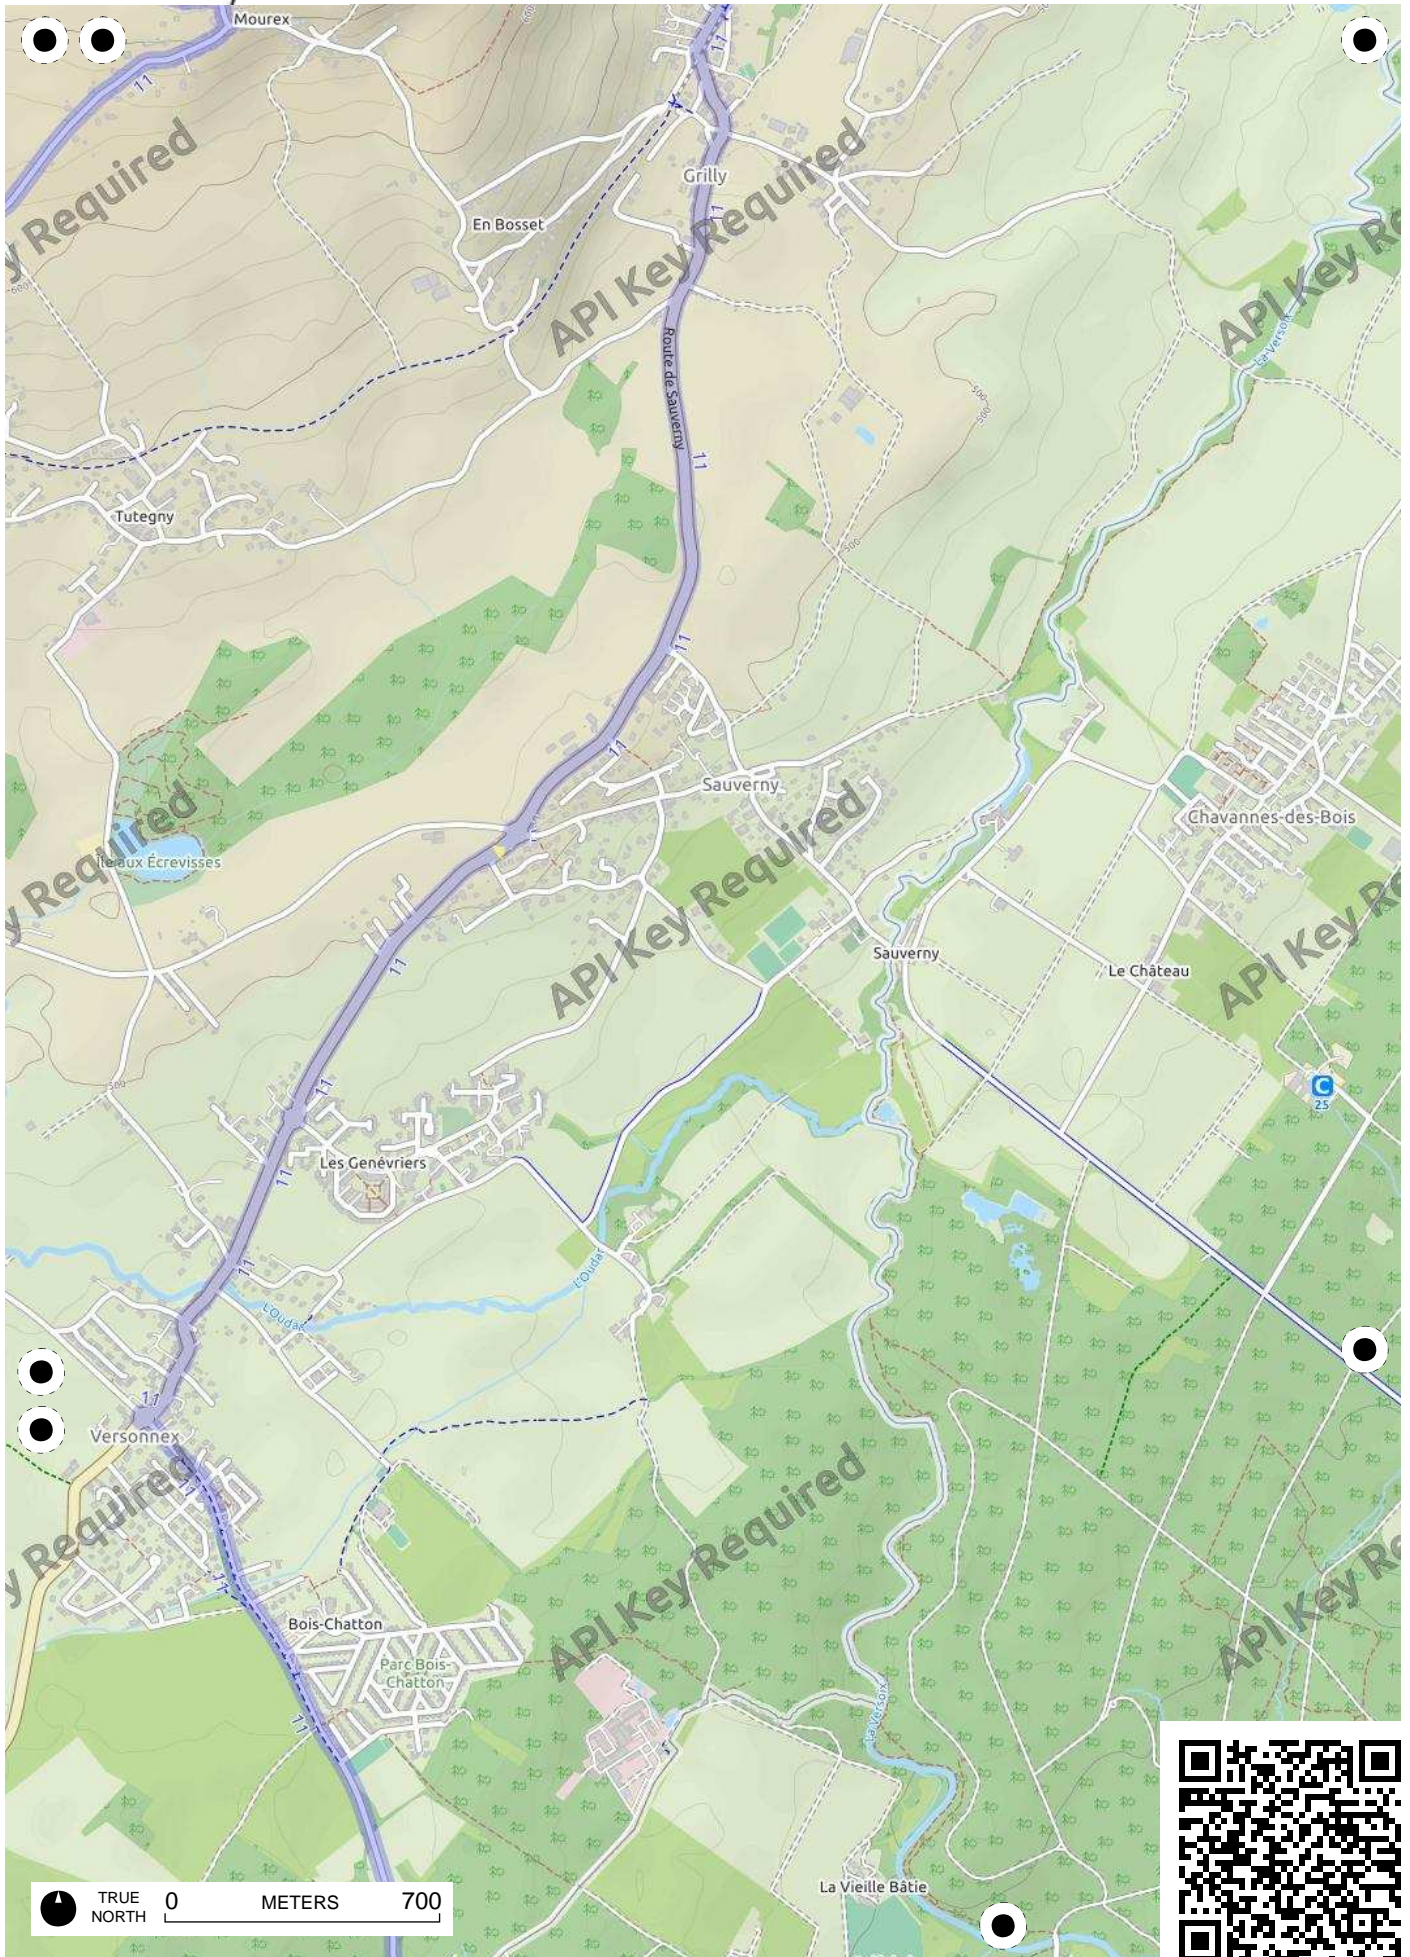

TRUE NORTH 0 METERS 700

TRUE NORTH 0 METERS 700

TRUE NORTH 0 METERS 700

TRUE NORTH 0 METERS 700

Sur Chaterlin

aconnex

Norcier

Thairy

Crache

Saint-Julien-en-Genevois

Ternier

Espace Cycles

Cervonnex

Songy

Ogny

Chez Jolliet

Grossaz

Feigères

La Favorite

La Côte

TRUE NORTH 0 METERS 700

TRUE NORTH 0 METERS 700

TRUE NORTH 0 METERS 700