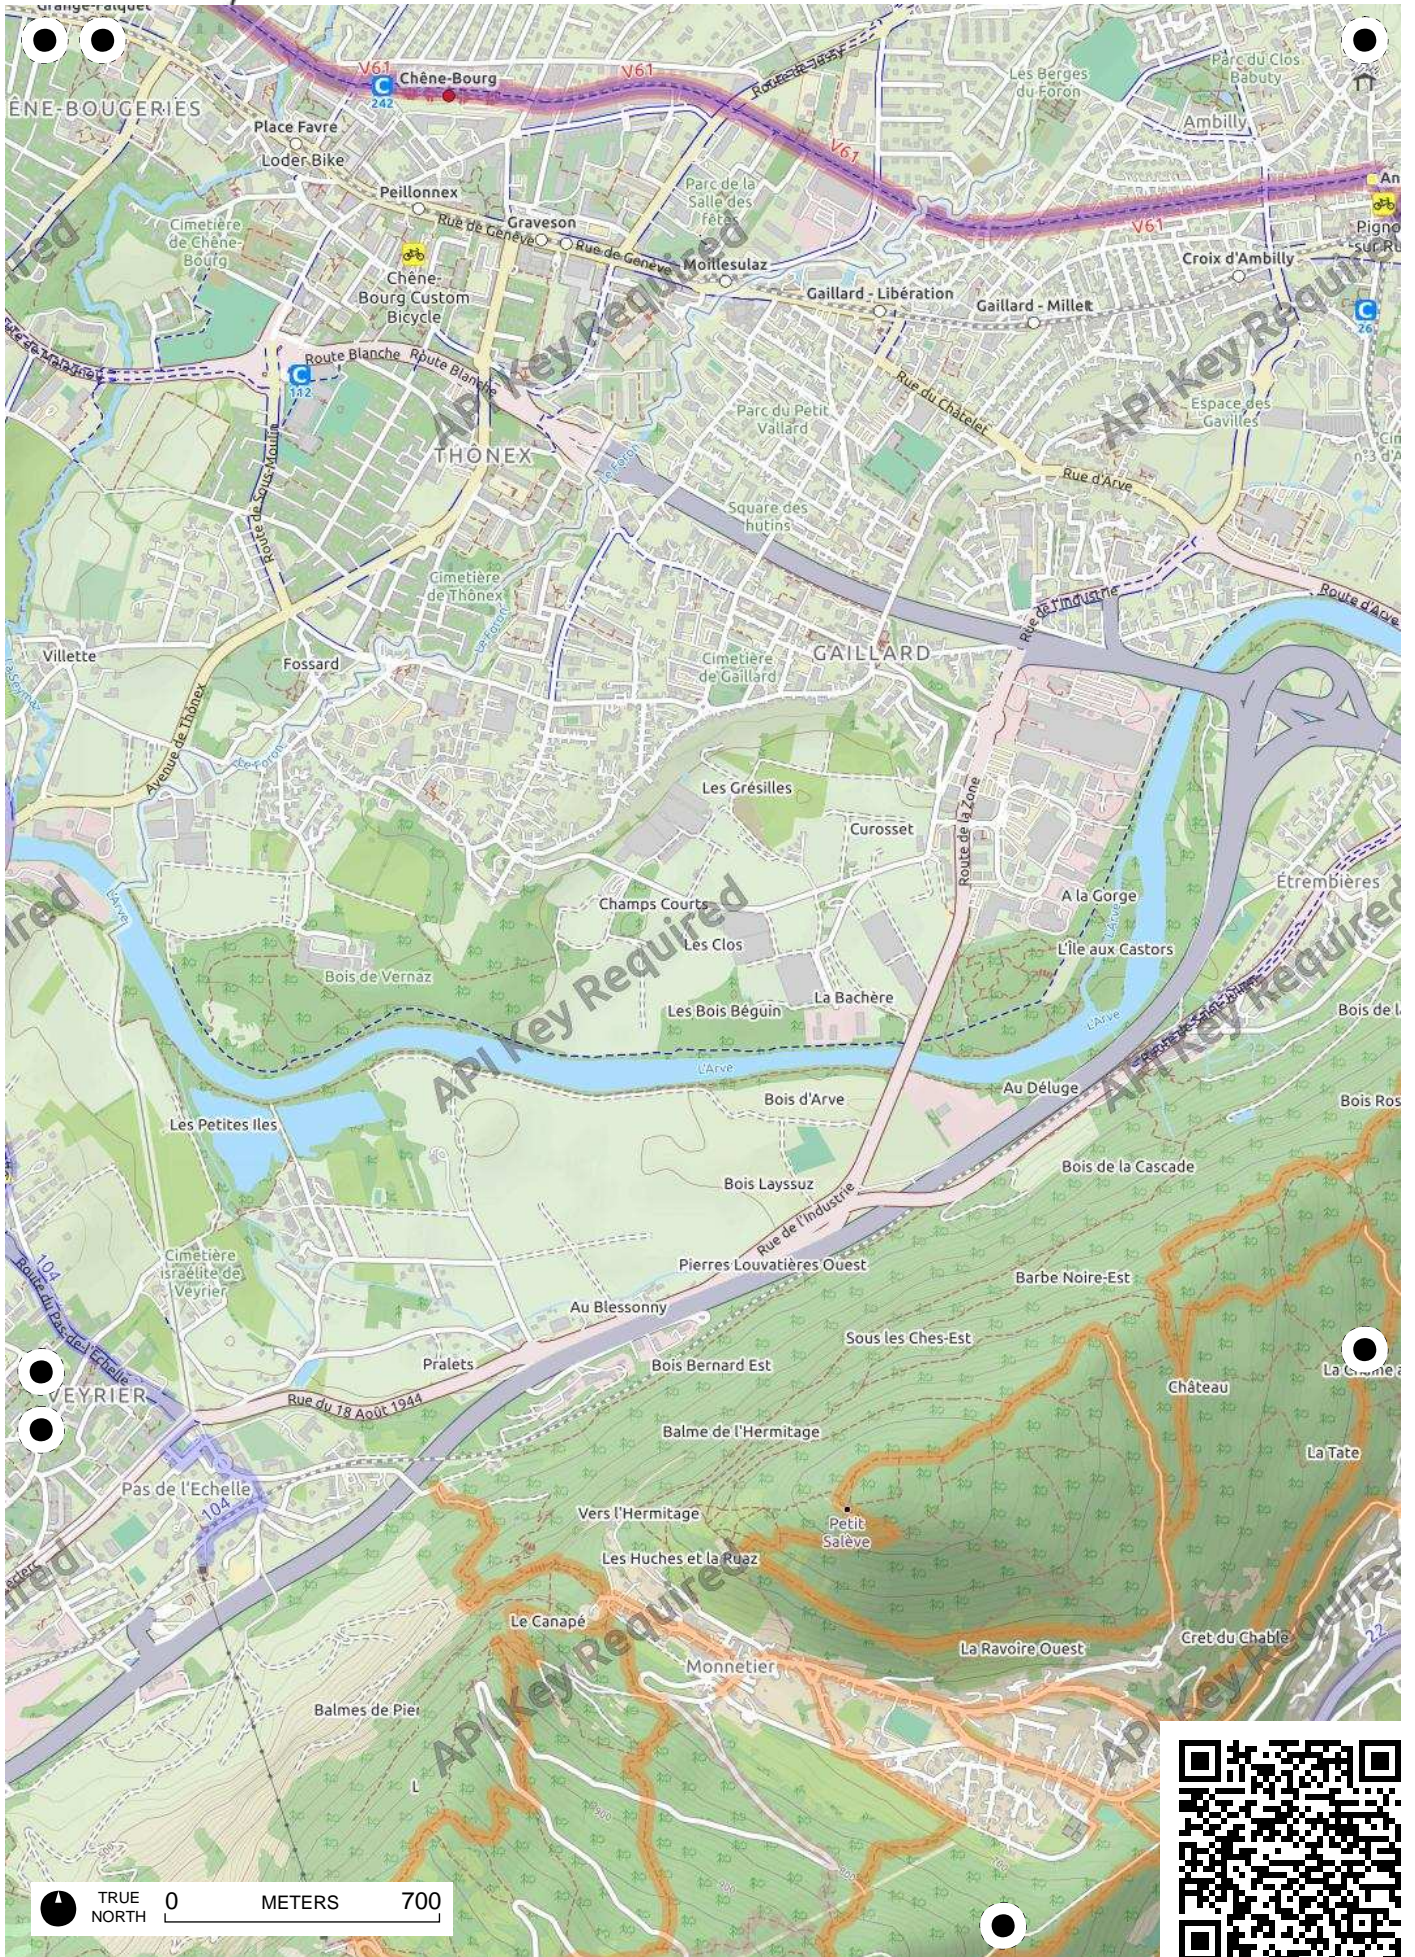

TRUE NORTH 0 METERS 700

TRUE NORTH 0 METERS 700

TRUE NORTH 0 METERS 700

TRUE NORTH 0 METERS 700

Sur Chaterlin

aconnex

Norcier

Thairy

Crache

Saint-Julien-en-Genevois

Ternier

Espace Cycles

Cervonnex

Songy

Ogny

Chez Jolliet

Grossaz

Feigères

La Favorite

La Côte

TRUE NORTH 0 METERS 700

TRUE NORTH 0 METERS 700

TRUE NORTH 0 METERS 700