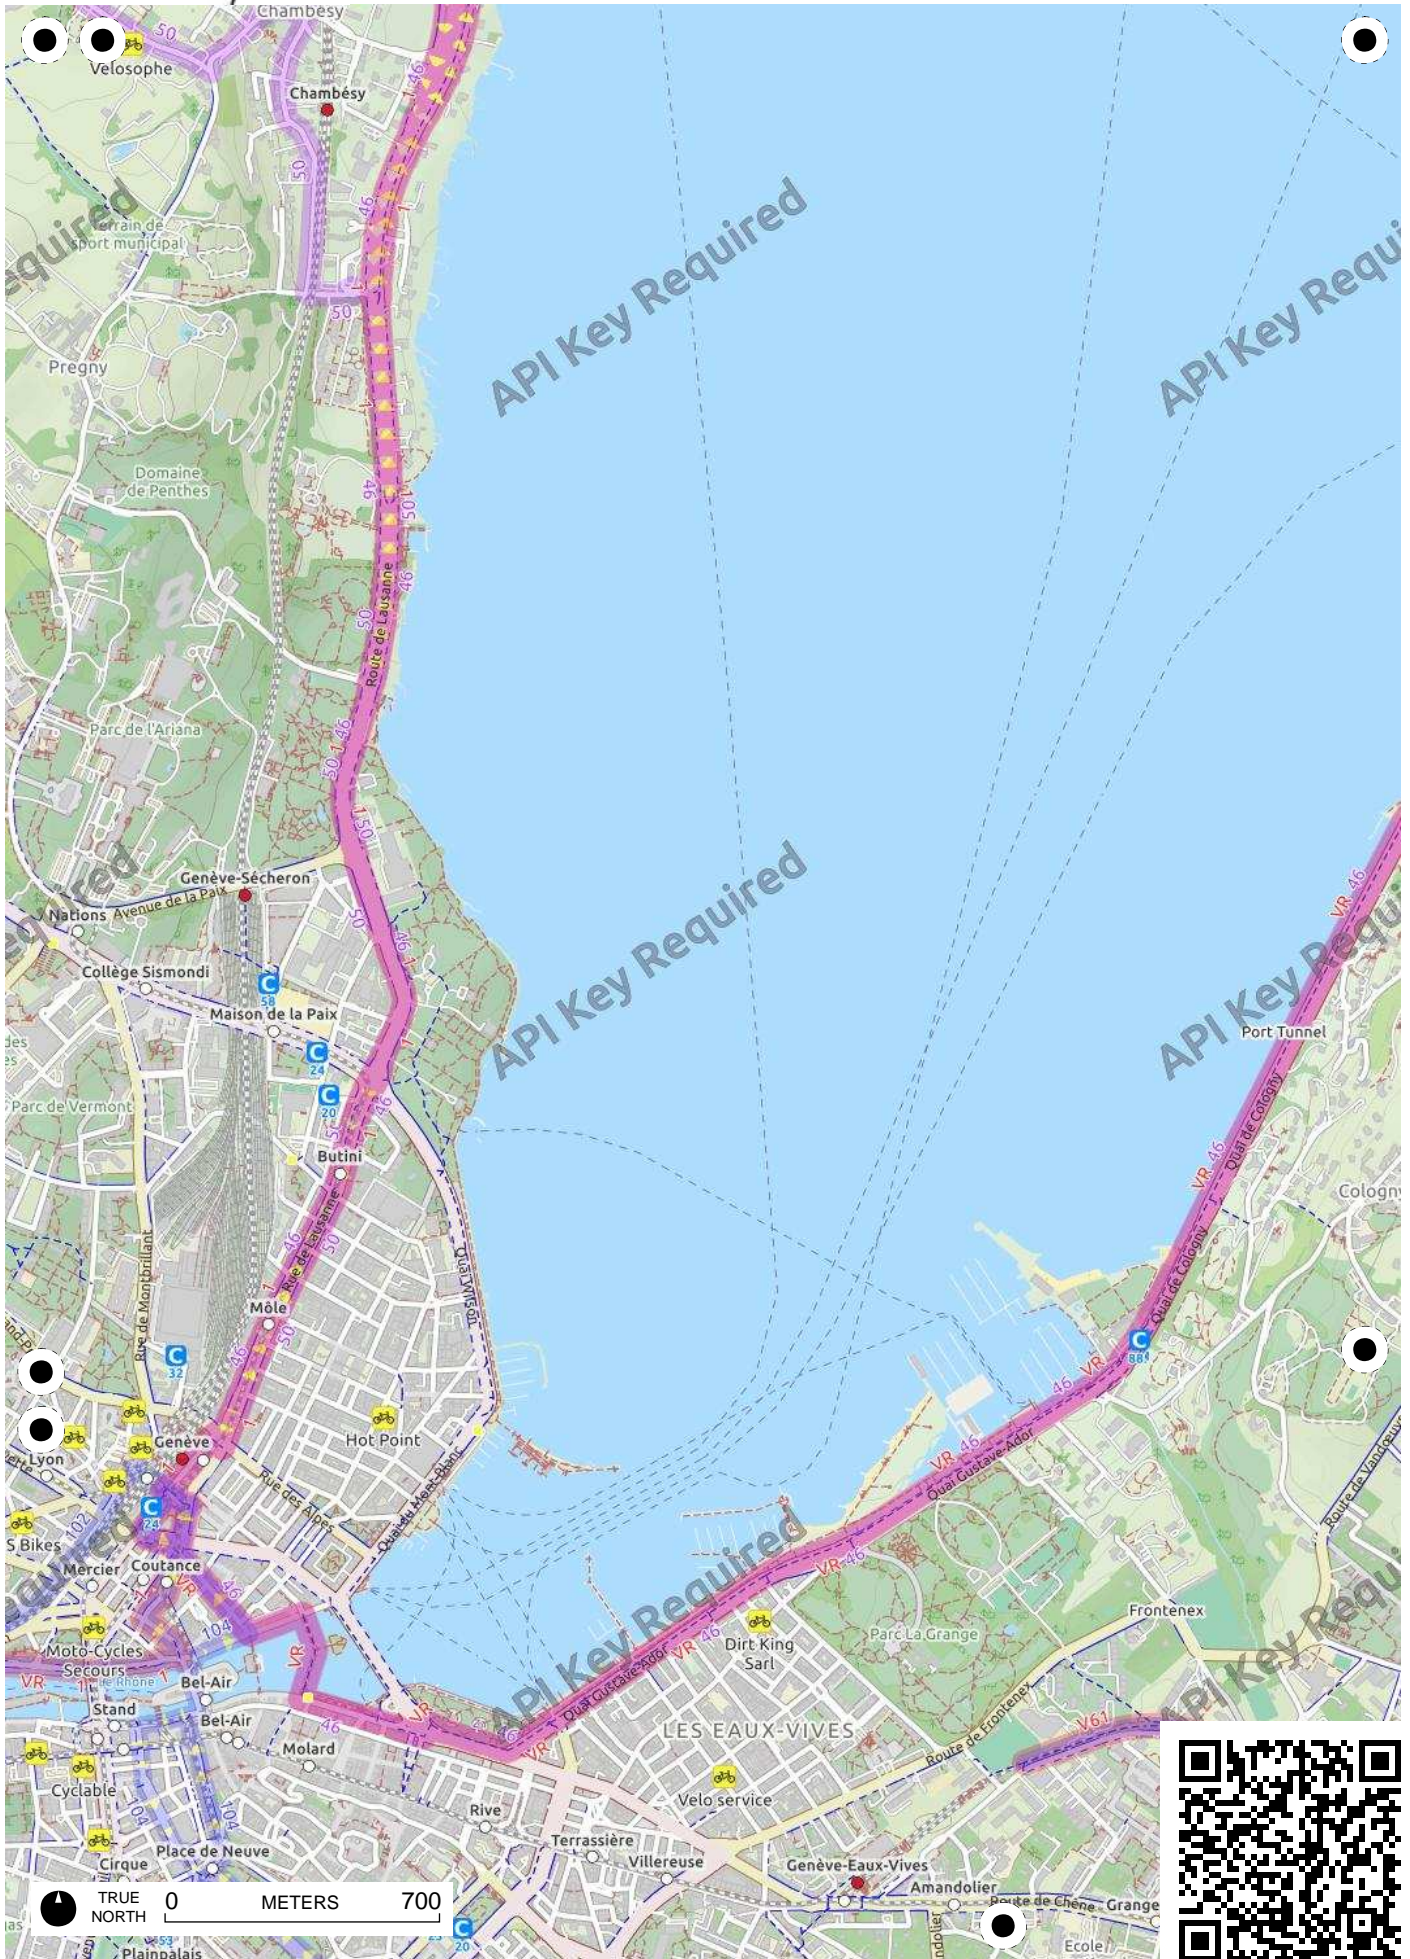

TRUE NORTH 0 METERS 700

TRUE NORTH 0 METERS 700

TRUE NORTH 0 METERS 700

TRUE NORTH 0 METERS 700

Sur Chaterlin

aconnex

Norcier

Thairy

Crache

Saint-Julien-en-Genevois

Ternier

Espace Cycles

Cervonnex

Songy

Ogny

Chez Jolliet

Grossaz

Feigères

La Favorite

La Côte

TRUE NORTH 0 METERS 700

TRUE NORTH 0 METERS 700

TRUE NORTH 0 METERS 700