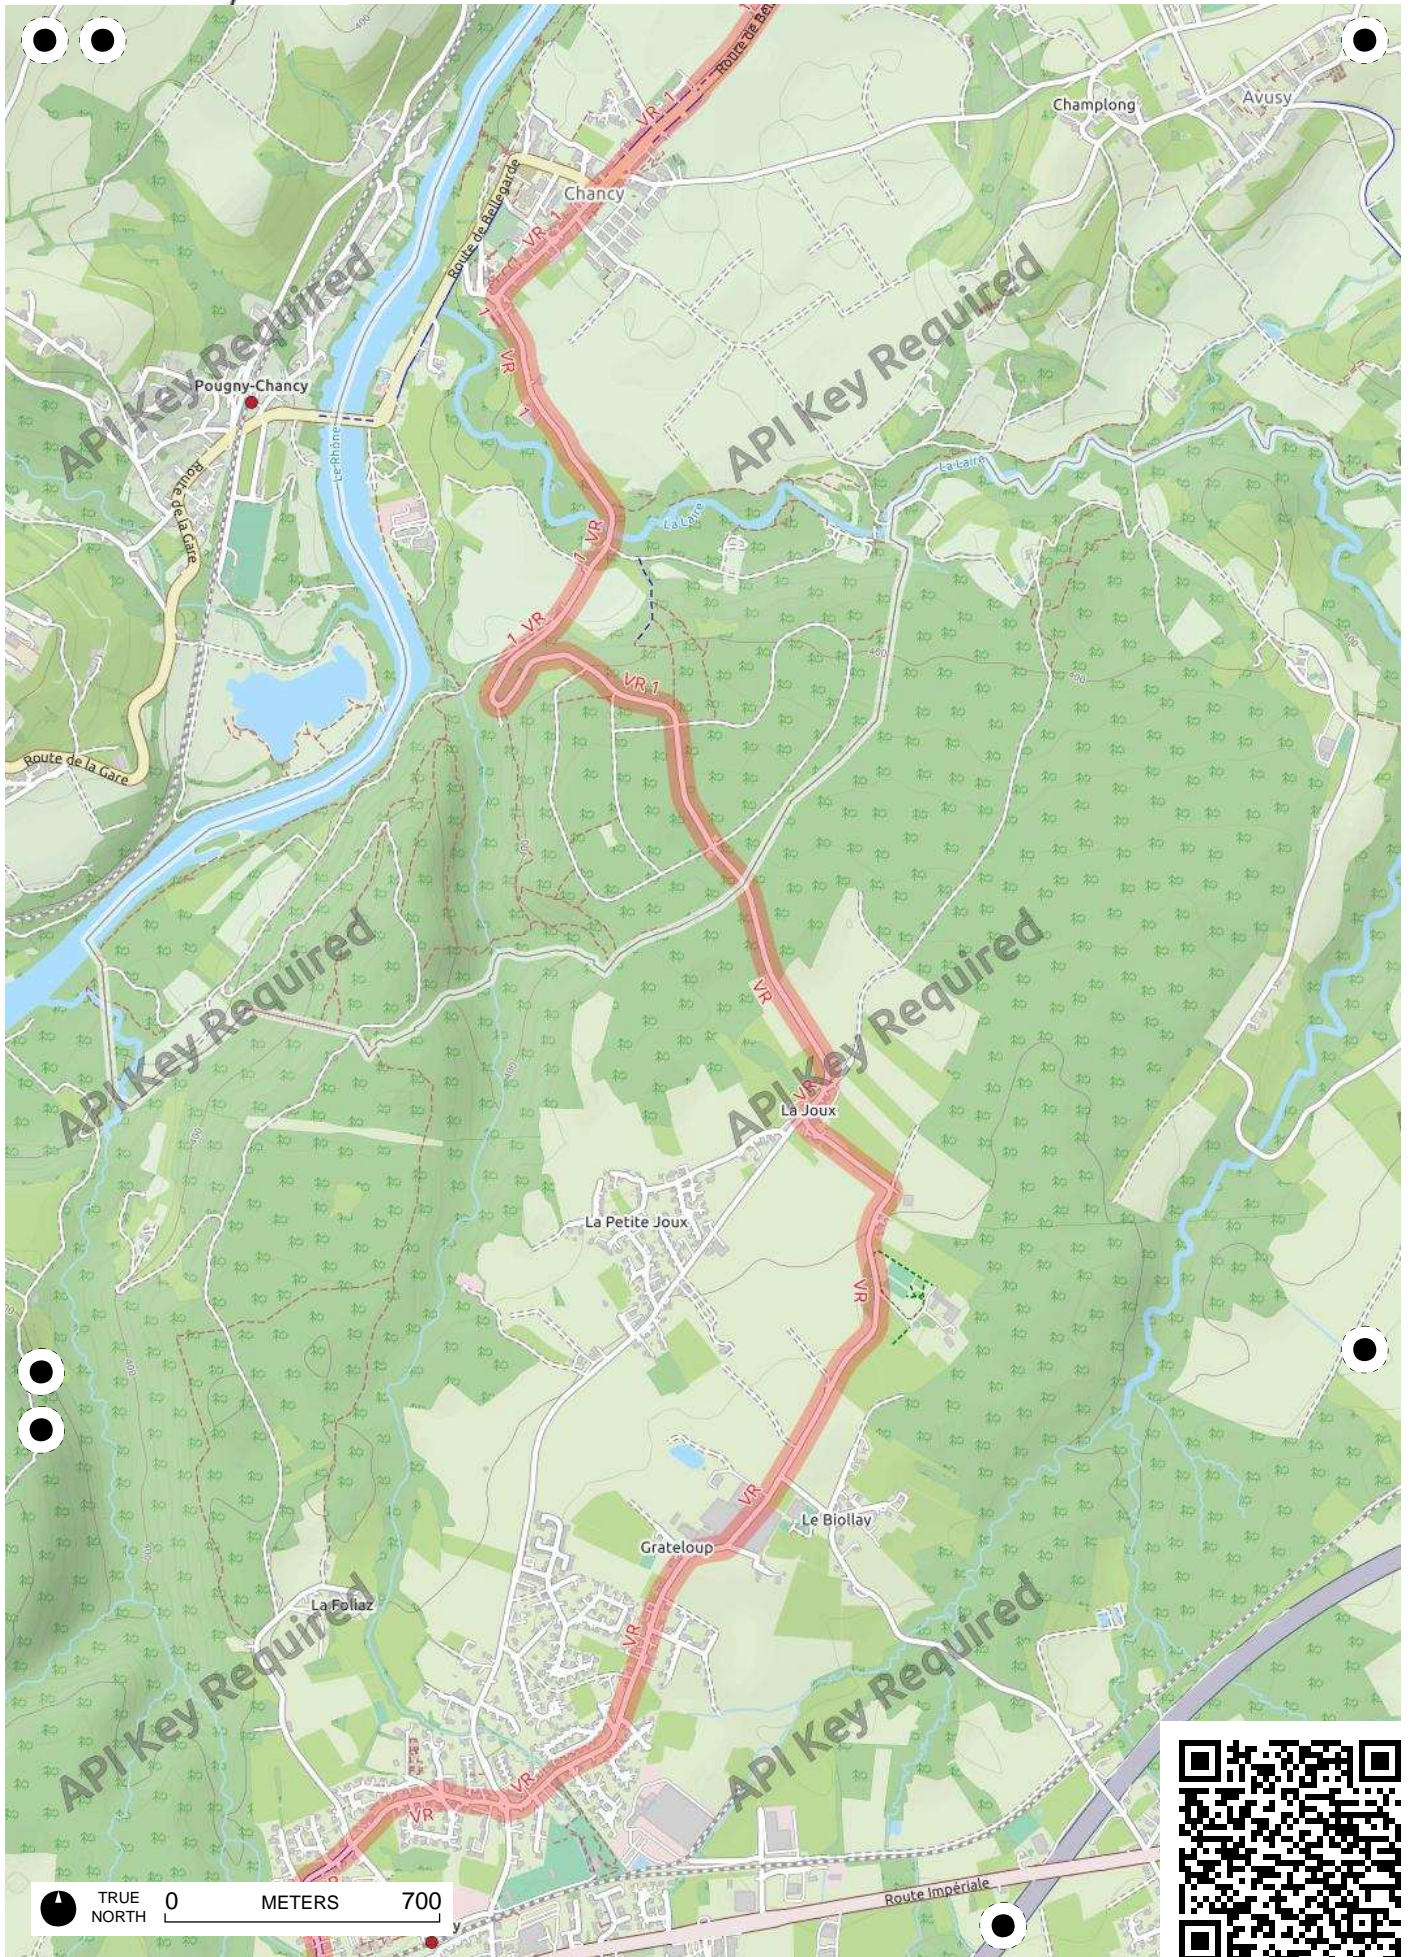

TRUE NORTH 0 METERS 700

TRUE NORTH 0 METERS 700

TRUE NORTH 0 METERS 700

TRUE NORTH 0 METERS 700

Sur Chaterlin

aconnex

Norcier

Thairy

Crache

Saint-Julien-en-Genevois

Ternier

Espace Cycles

Cervonnex

Songy

Ogny

Chez Jolliet

Grossaz

Feigères

La Favorite

La Côte

TRUE NORTH 0 METERS 700

TRUE NORTH 0 METERS 700

TRUE NORTH 0 METERS 700