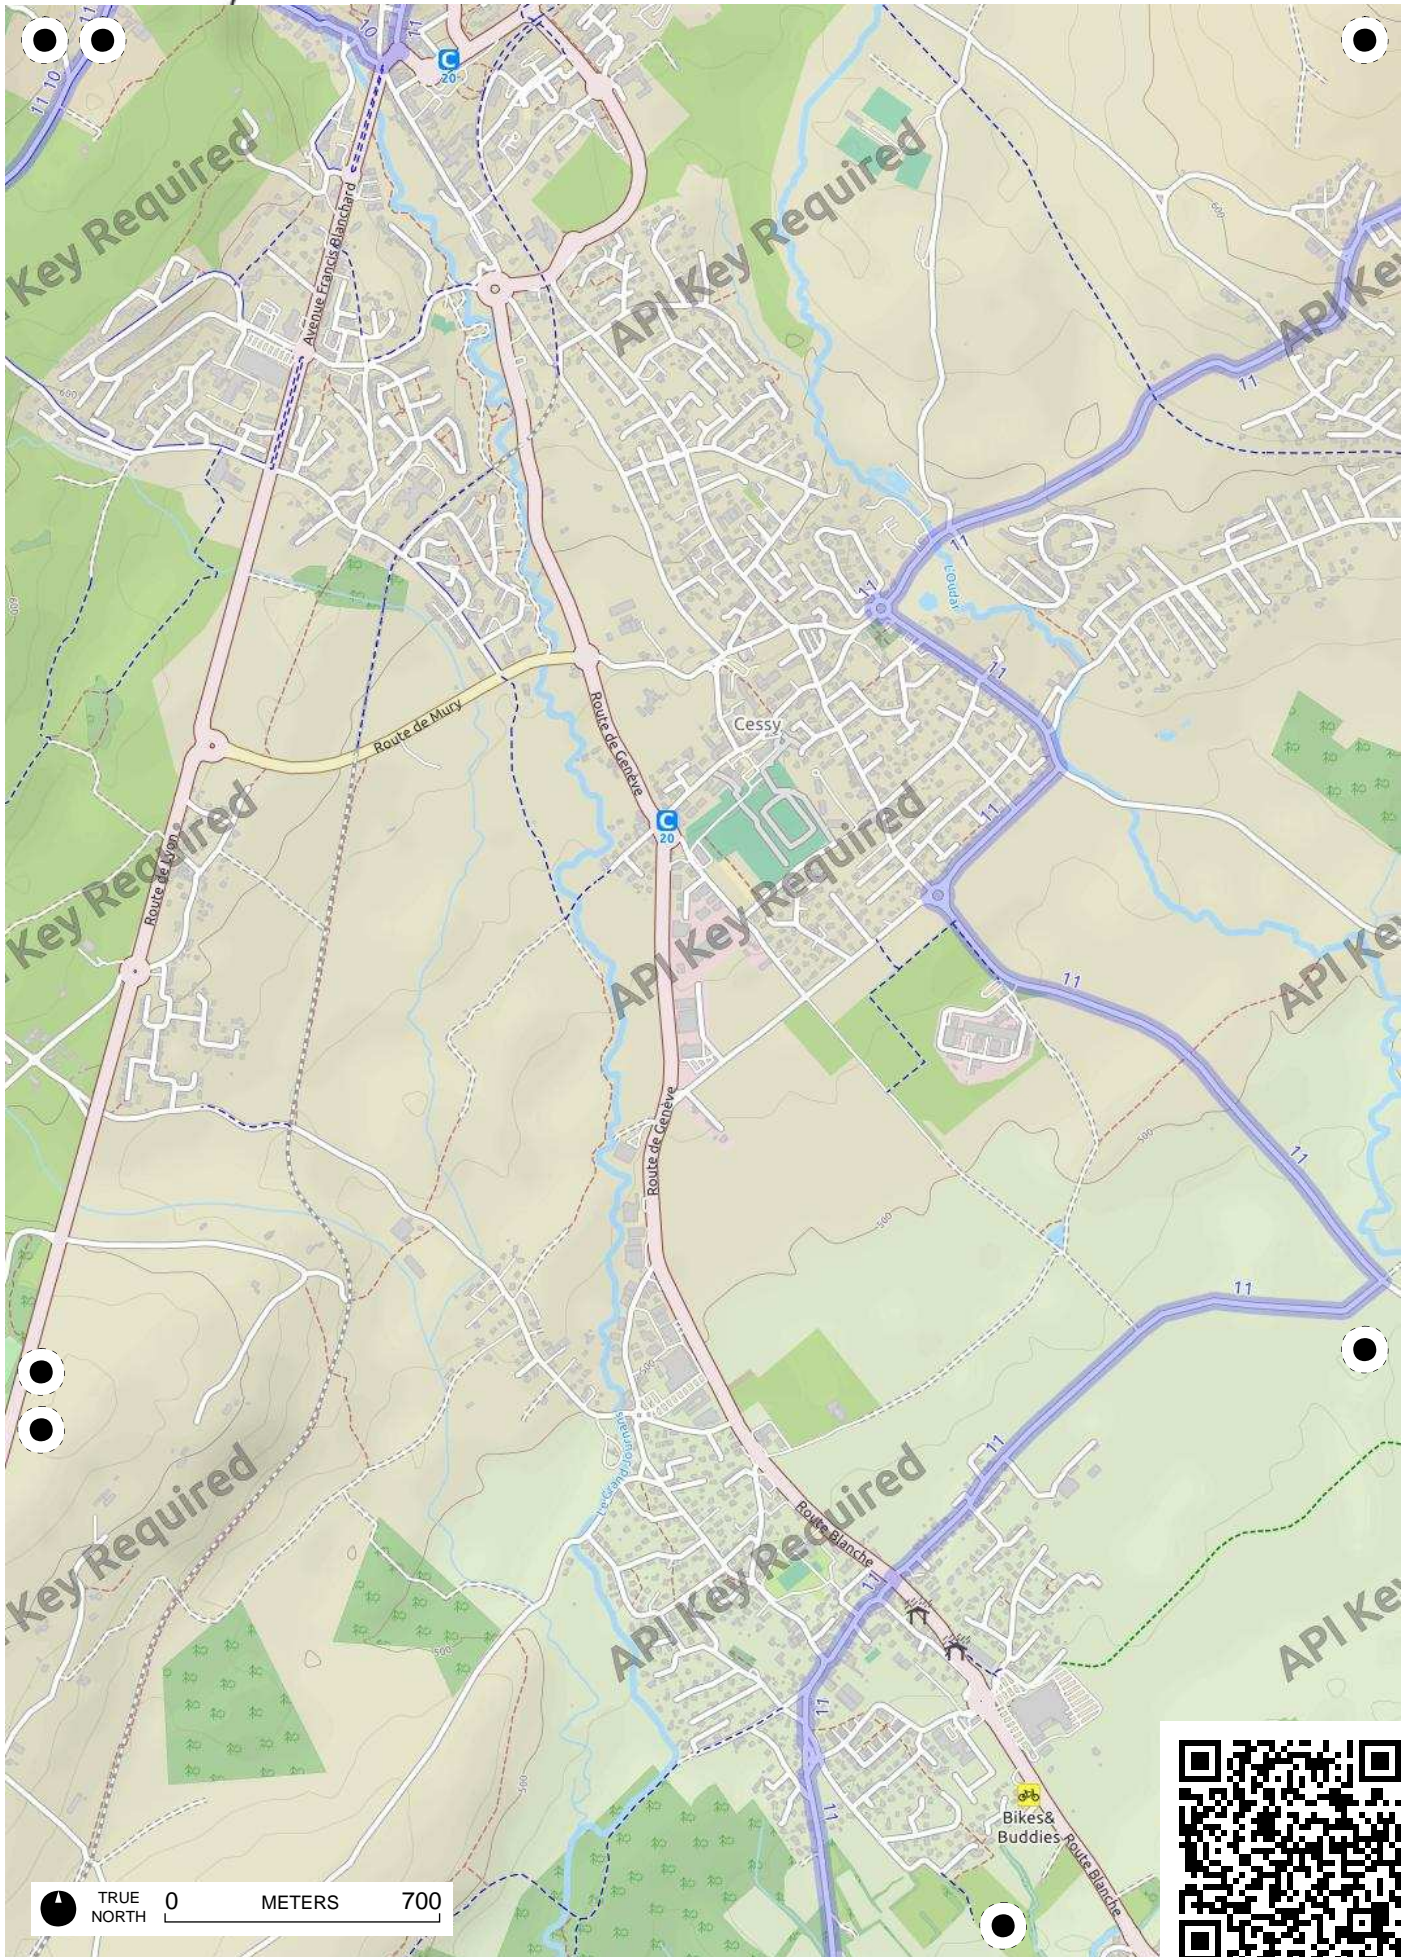

TRUE NORTH 0 METERS 700

TRUE NORTH 0 METERS 700

TRUE NORTH 0 METERS 700

TRUE NORTH 0 METERS 700

Sur Chaterlin

aconnex

Norcier

Thairy

Crache

Saint-Julien-en-Genevois

Ternier

Espace Cycles

Cervonnex

Songy

Ogny

Chez Jolliet

Grossaz

Feigères

La Favorite

La Côte

TRUE NORTH 0 METERS 700

TRUE NORTH 0 METERS 700

TRUE NORTH 0 METERS 700