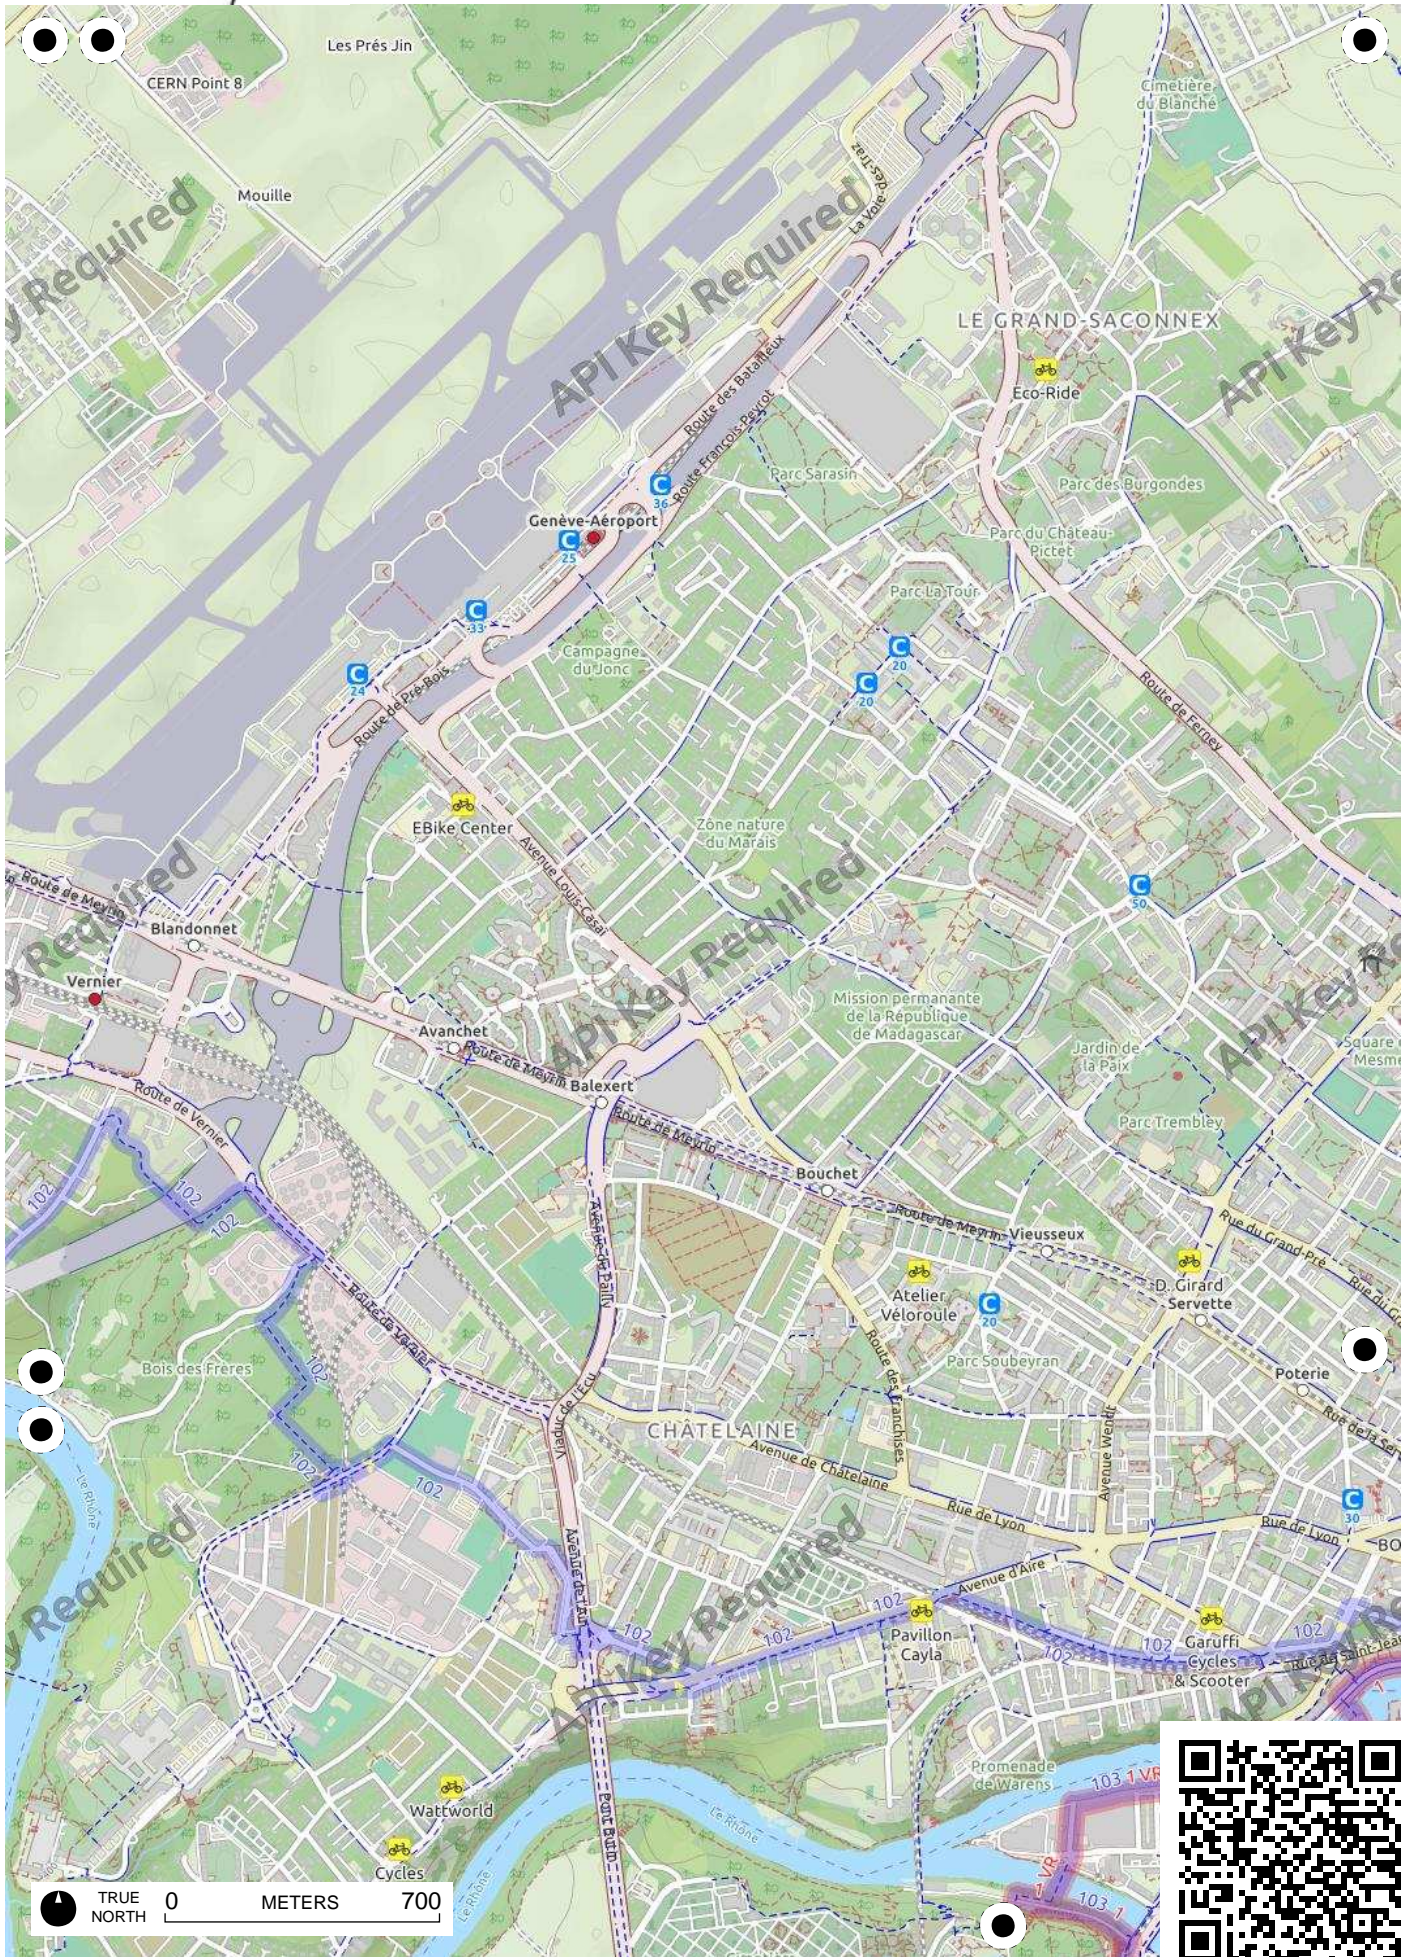

TRUE NORTH 0 METERS 700

TRUE NORTH 0 METERS 700

TRUE NORTH 0 METERS 700

TRUE NORTH 0 METERS 700

Sur Chaterlin

aconnex

Norcier

Thairy

Crache

Saint-Julien-en-Genevois

Ternier

Espace Cycles

Cervonnex

Songy

Ogny

Chez Jolliet

Grossaz

Feigères

La Favorite

La Côte

TRUE NORTH 0 METERS 700

TRUE NORTH 0 METERS 700

TRUE NORTH 0 METERS 700