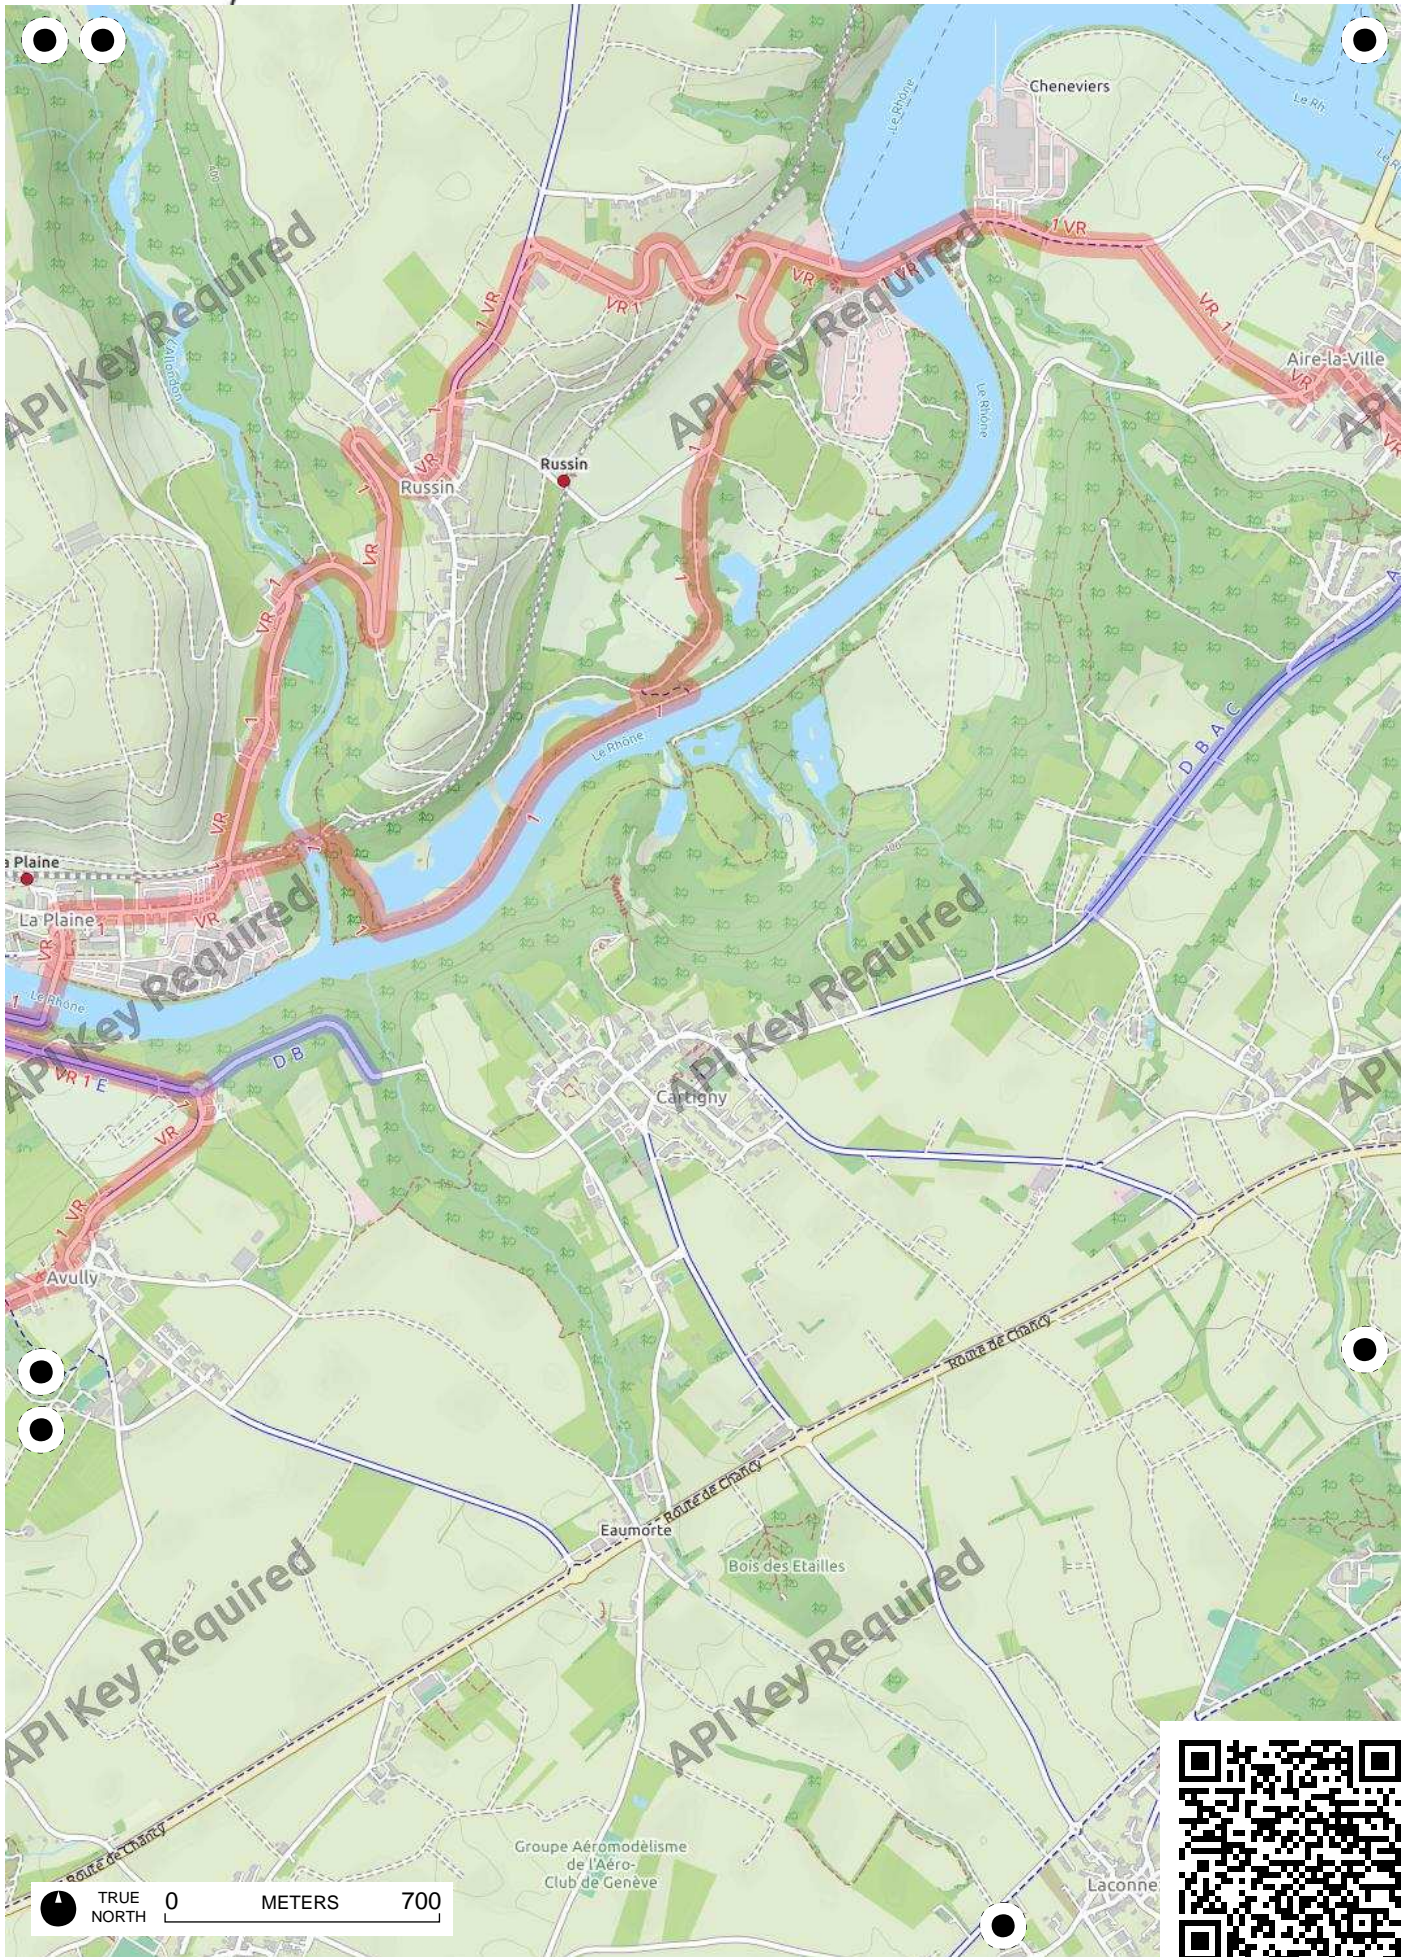

TRUE NORTH 0 METERS 700

TRUE NORTH 0 METERS 700

TRUE NORTH 0 METERS 700

TRUE NORTH 0 METERS 700

Sur Chaterlin

aconnex

Norcier

Thairy

Crache

Saint-Julien-en-Genevois

Ternier

Espace Cycles

Cervonnex

Songy

Ogny

Chez Jolliet

Grossaz

Feigères

La Favorite

La Côte

TRUE NORTH 0 METERS 700

TRUE NORTH 0 METERS 700

TRUE NORTH 0 METERS 700