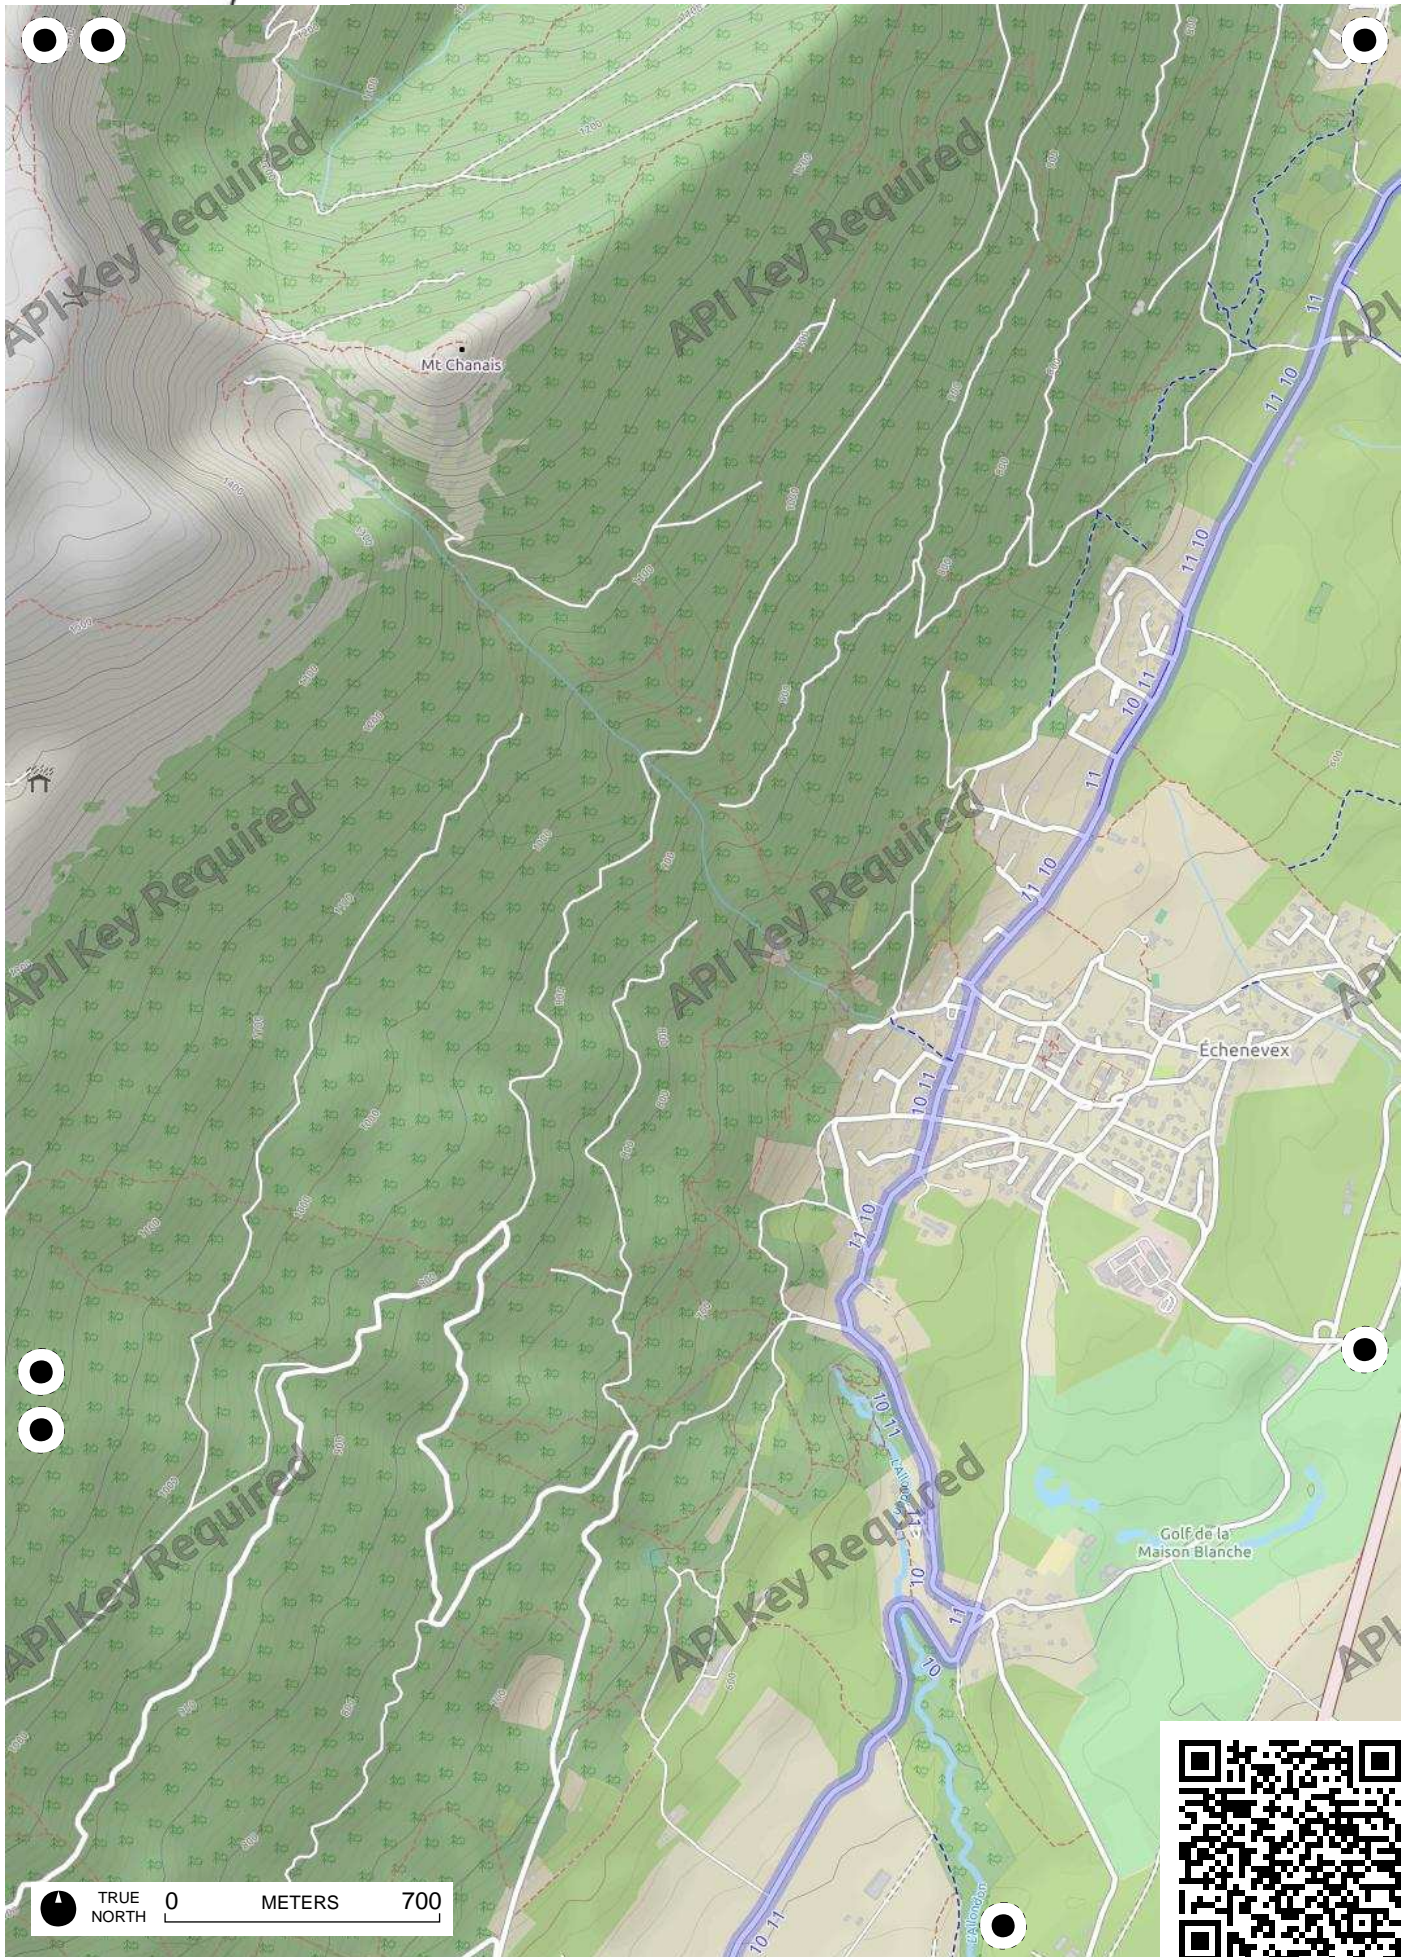

TRUE NORTH 0 METERS 700

TRUE NORTH 0 METERS 700

TRUE NORTH 0 METERS 700

TRUE NORTH 0 METERS 700

Sur Chaterlin

aconnex

Norcier

Thairy

Crache

Saint-Julien-en-Genevois

Ternier

Espace Cycles

Cervonnex

Songy

Ogny

Chez Jolliet

Grossaz

Feigères

La Favorite

La Côte

TRUE NORTH 0 METERS 700

TRUE NORTH 0 METERS 700

TRUE NORTH 0 METERS 700