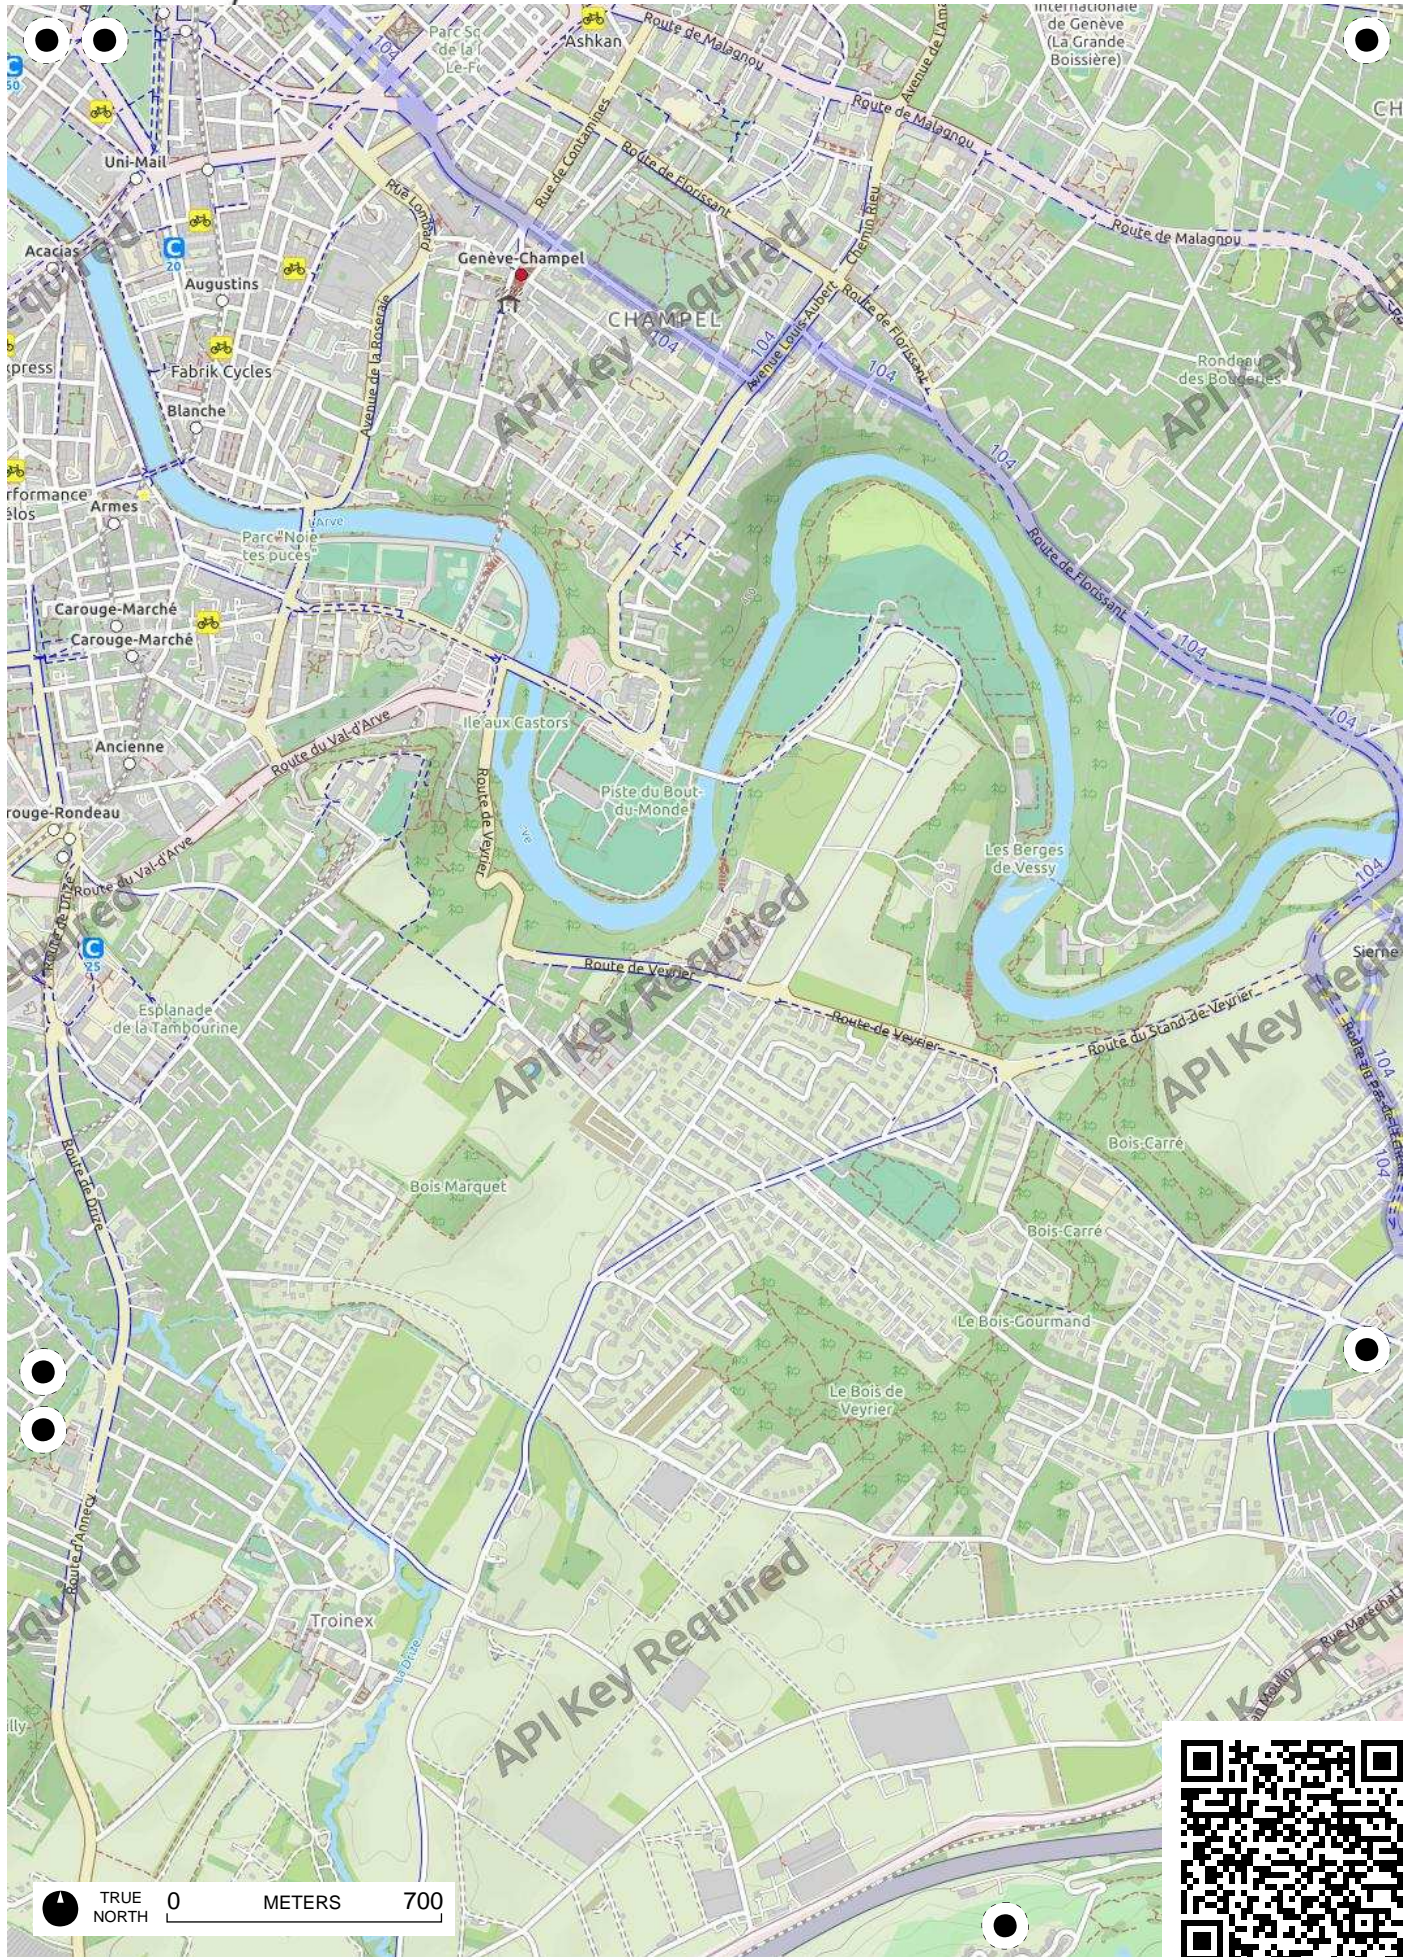

TRUE NORTH 0 METERS 700

TRUE NORTH 0 METERS 700

TRUE NORTH 0 METERS 700

TRUE NORTH 0 METERS 700

Sur Chaterlin

aconnex

Norcier

Thairy

Crache

Saint-Julien-en-Genevois

Ternier

Espace Cycles

Cervonnex

Songy

Ogny

Chez Jolliet

Grossaz

Feigères

La Favorite

La Côte

TRUE NORTH 0 METERS 700

TRUE NORTH 0 METERS 700

TRUE NORTH 0 METERS 700