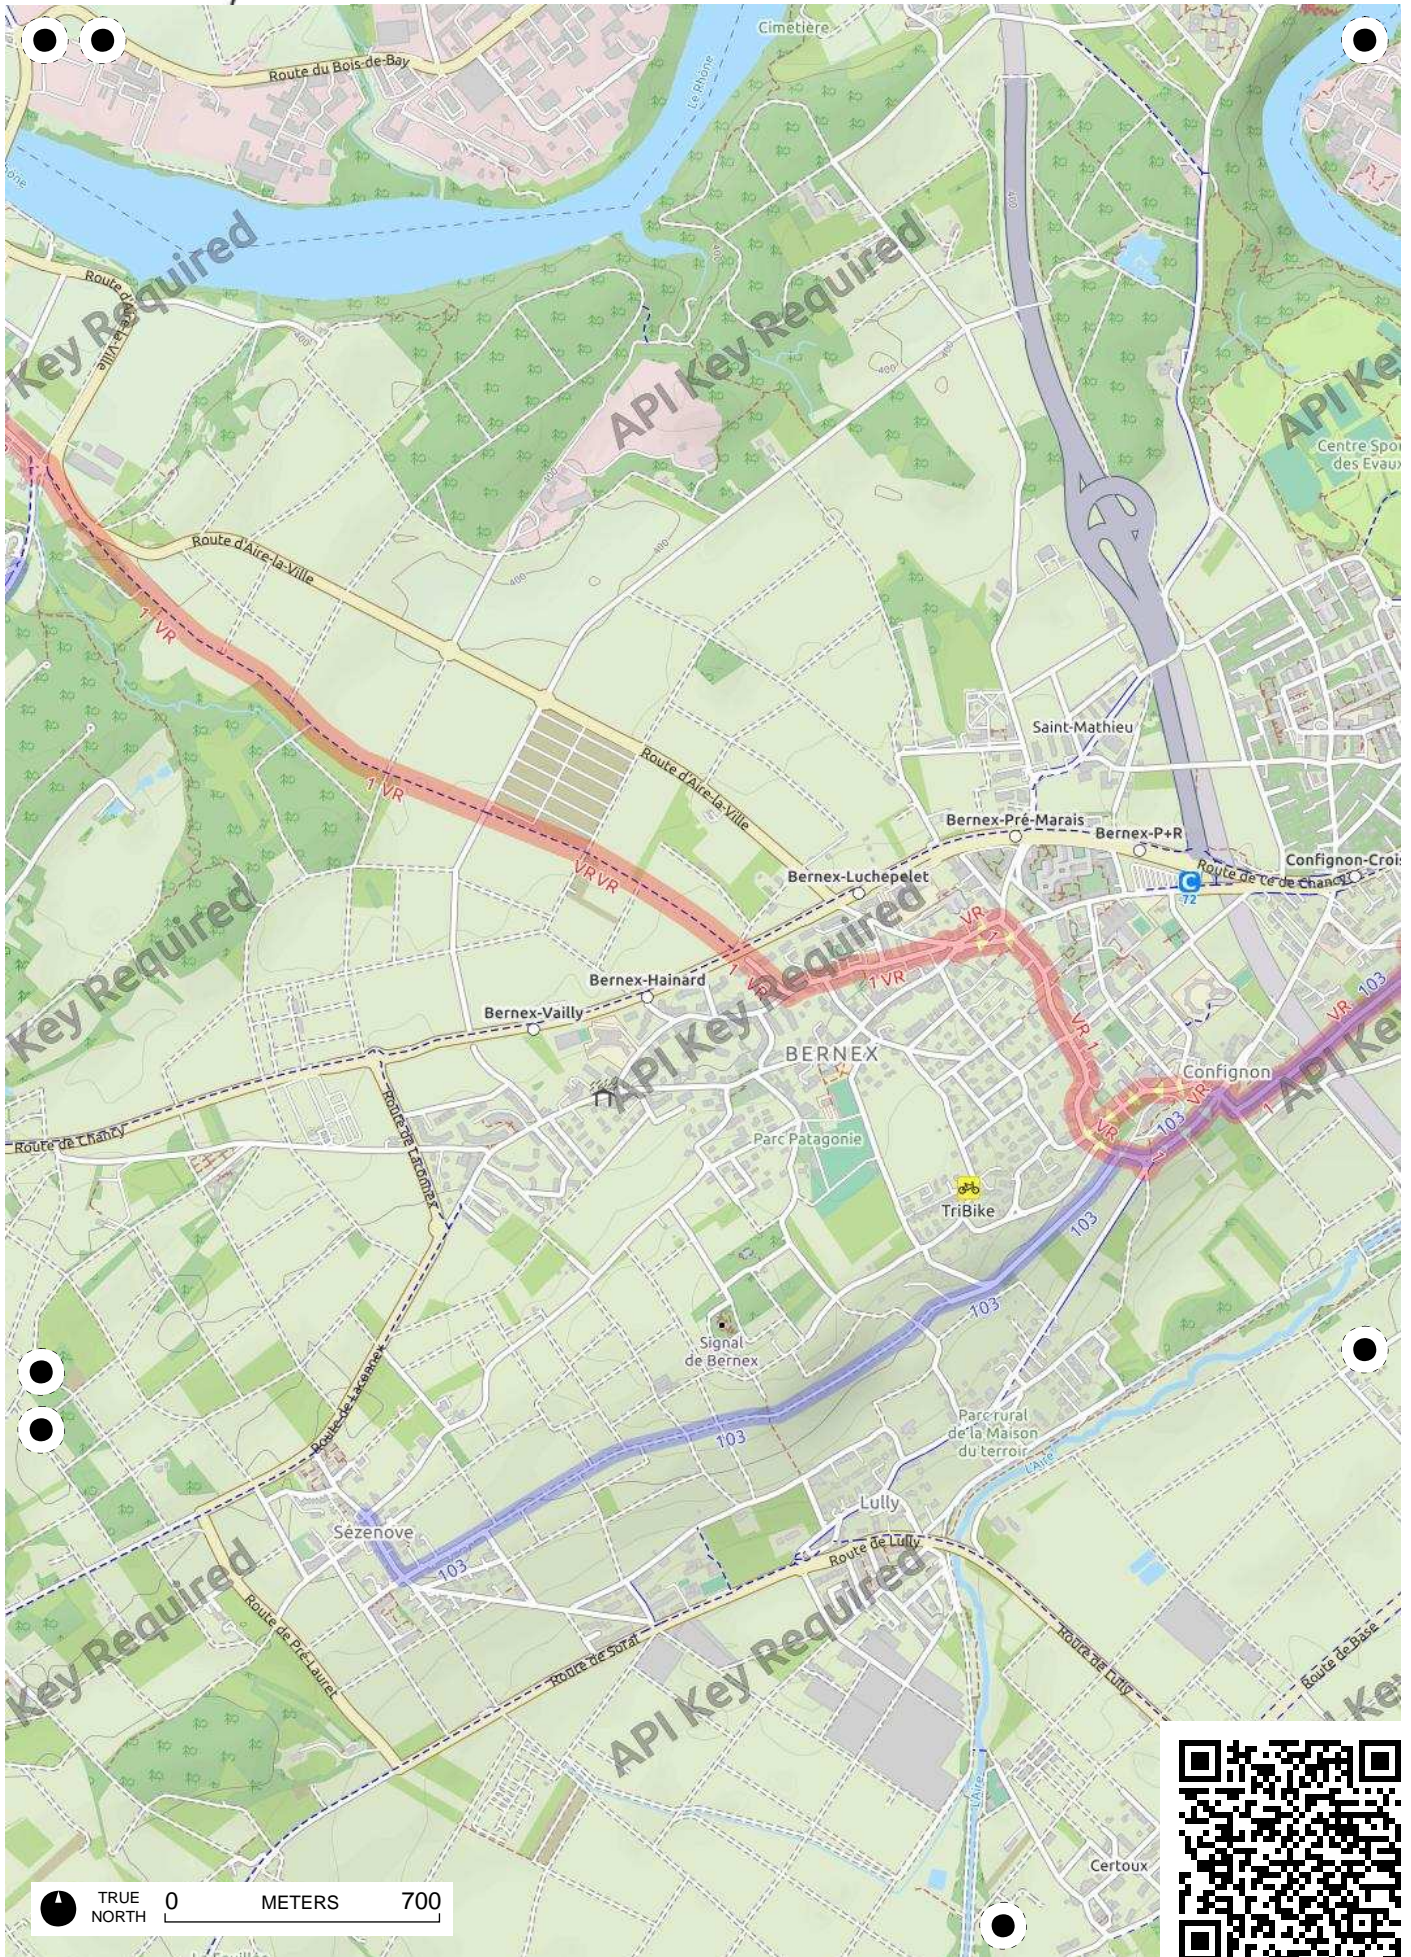

TRUE NORTH 0 METERS 700

TRUE NORTH 0 METERS 700

TRUE NORTH 0 METERS 700

TRUE NORTH 0 METERS 700

Sur Chaterlin

aconnex

Norcier

Thairy

Crache

Saint-Julien-en-Genevois

Ternier

Espace Cycles

Cervonnex

Songy

Ogny

Chez Jolliet

Grossaz

Feigères

La Favorite

La Côte

TRUE NORTH 0 METERS 700

TRUE NORTH 0 METERS 700

TRUE NORTH 0 METERS 700