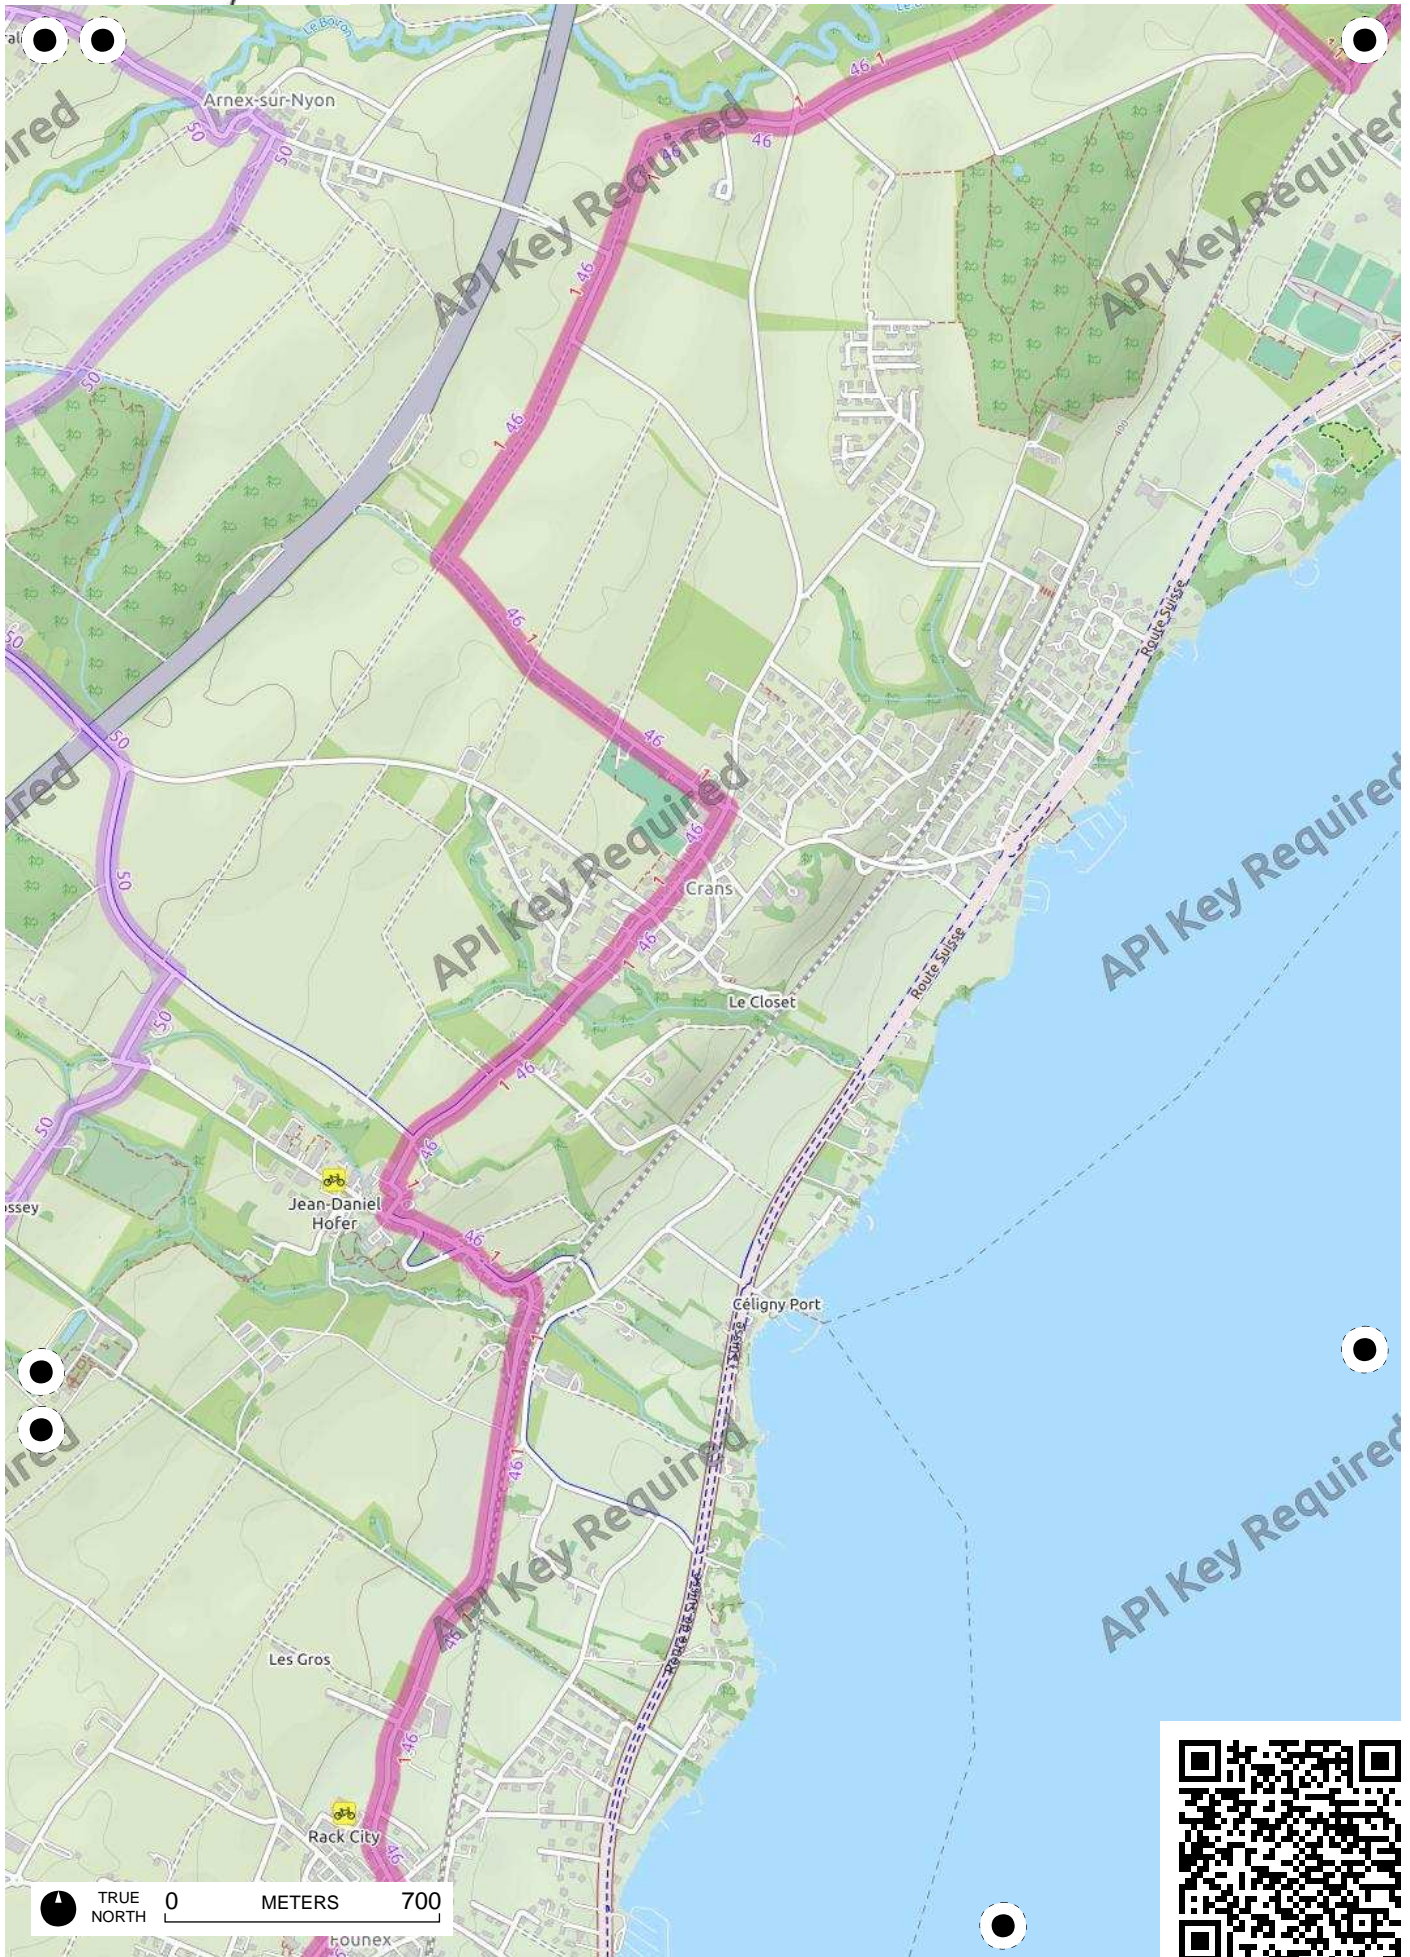

TRUE NORTH 0 METERS 700

TRUE NORTH 0 METERS 700

TRUE NORTH 0 METERS 700

TRUE NORTH 0 METERS 700

Sur Chaterlin

aconnex

Norcier

Thairy

Crache

Saint-Julien-en-Genevois

Ternier

Espace Cycles

Cervonnex

Songy

Ogny

Chez Jolliet

Grossaz

Feigères

La Favorite

La Côte

TRUE NORTH 0 METERS 700

TRUE NORTH 0 METERS 700

TRUE NORTH 0 METERS 700