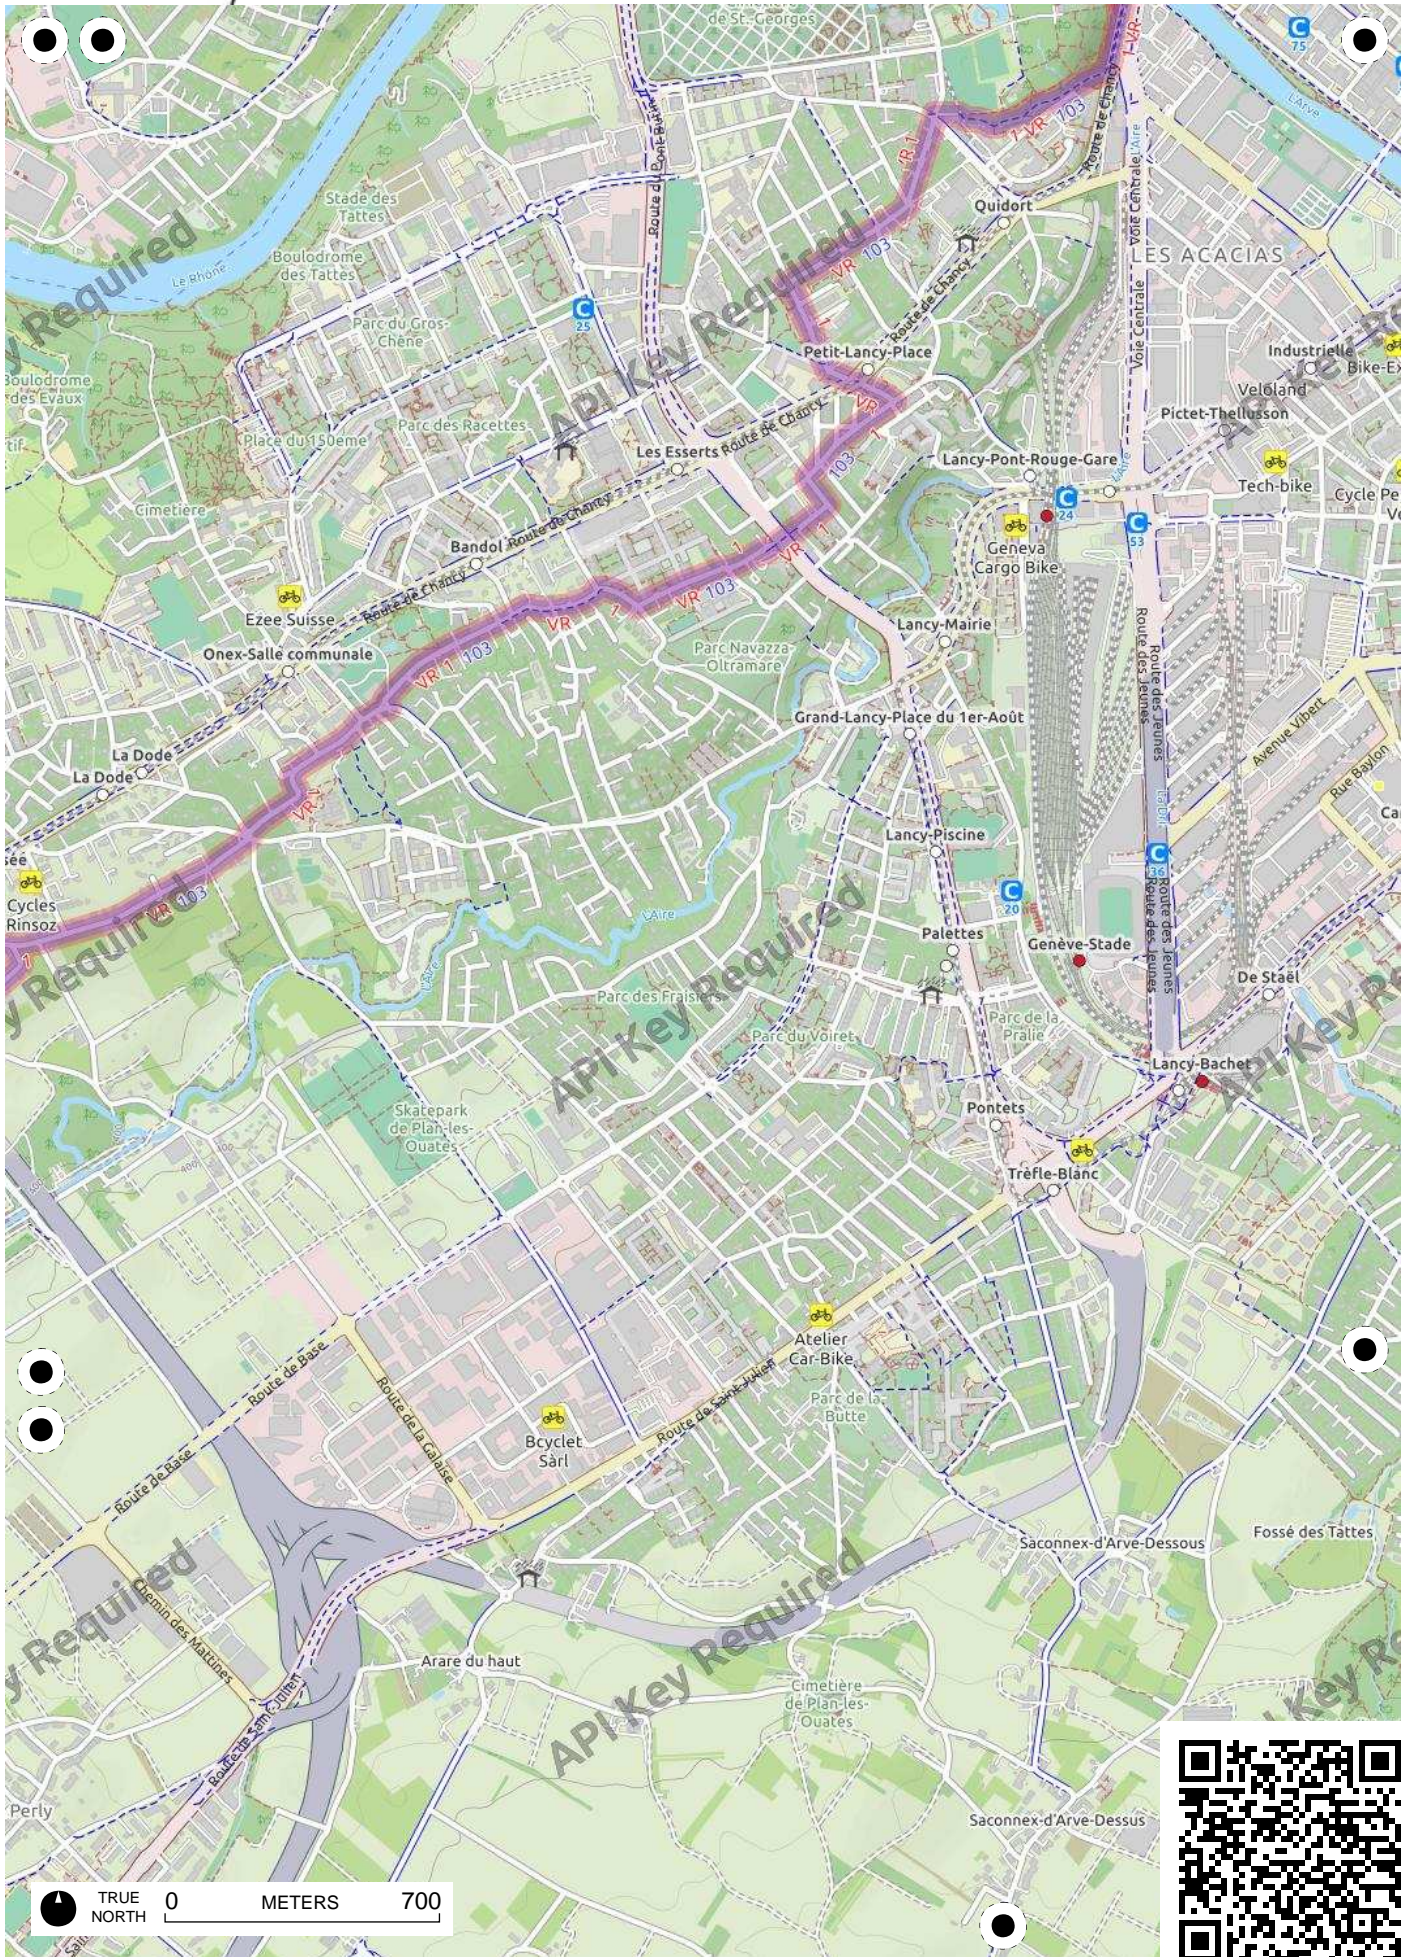

TRUE NORTH 0 METERS 700

TRUE NORTH 0 METERS 700

TRUE NORTH 0 METERS 700

TRUE NORTH 0 METERS 700

Sur Chaterlin

aconnex

Norcier

Thairy

Crache

Saint-Julien-en-Genevois

Ternier

Espace Cycles

Cervonnex

Songy

Ogny

Chez Jolliet

Grossaz

Feigères

La Favorite

La Côte

TRUE NORTH 0 METERS 700

TRUE NORTH 0 METERS 700

TRUE NORTH 0 METERS 700