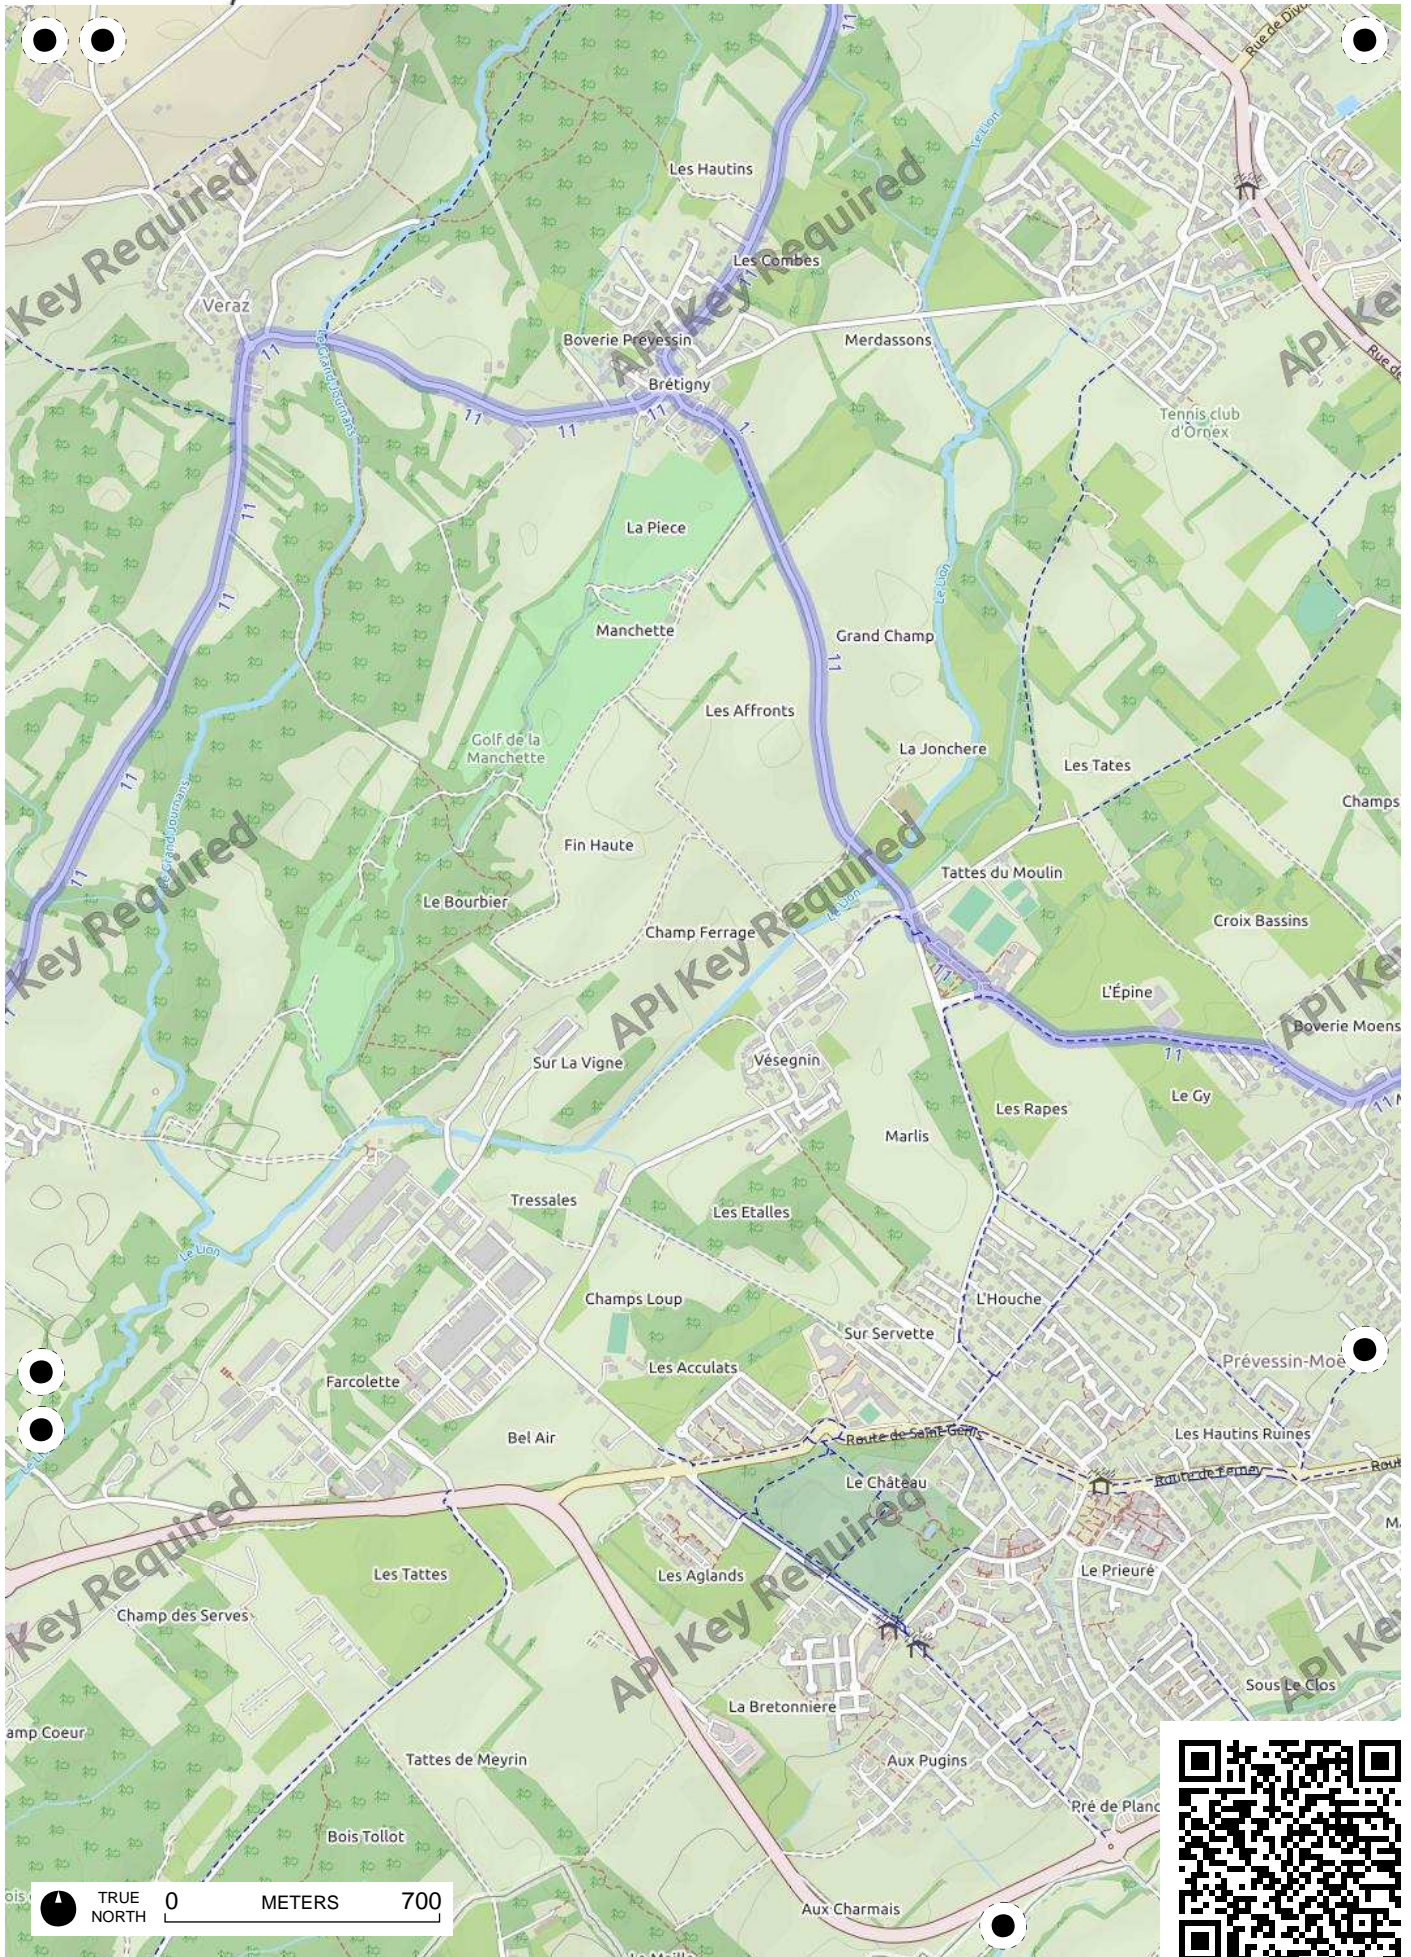

TRUE NORTH 0 METERS 700

TRUE NORTH 0 METERS 700

TRUE NORTH 0 METERS 700

TRUE NORTH 0 METERS 700

Sur Chaterlin

aconnex

Norcier

Thairy

Crache

Saint-Julien-en-Genevois

Ternier

Espace Cycles

Cervonnex

Songy

Ogny

Chez Jolliet

Grossaz

Feigères

La Favorite

La Côte

TRUE NORTH 0 METERS 700

TRUE NORTH 0 METERS 700

TRUE NORTH 0 METERS 700