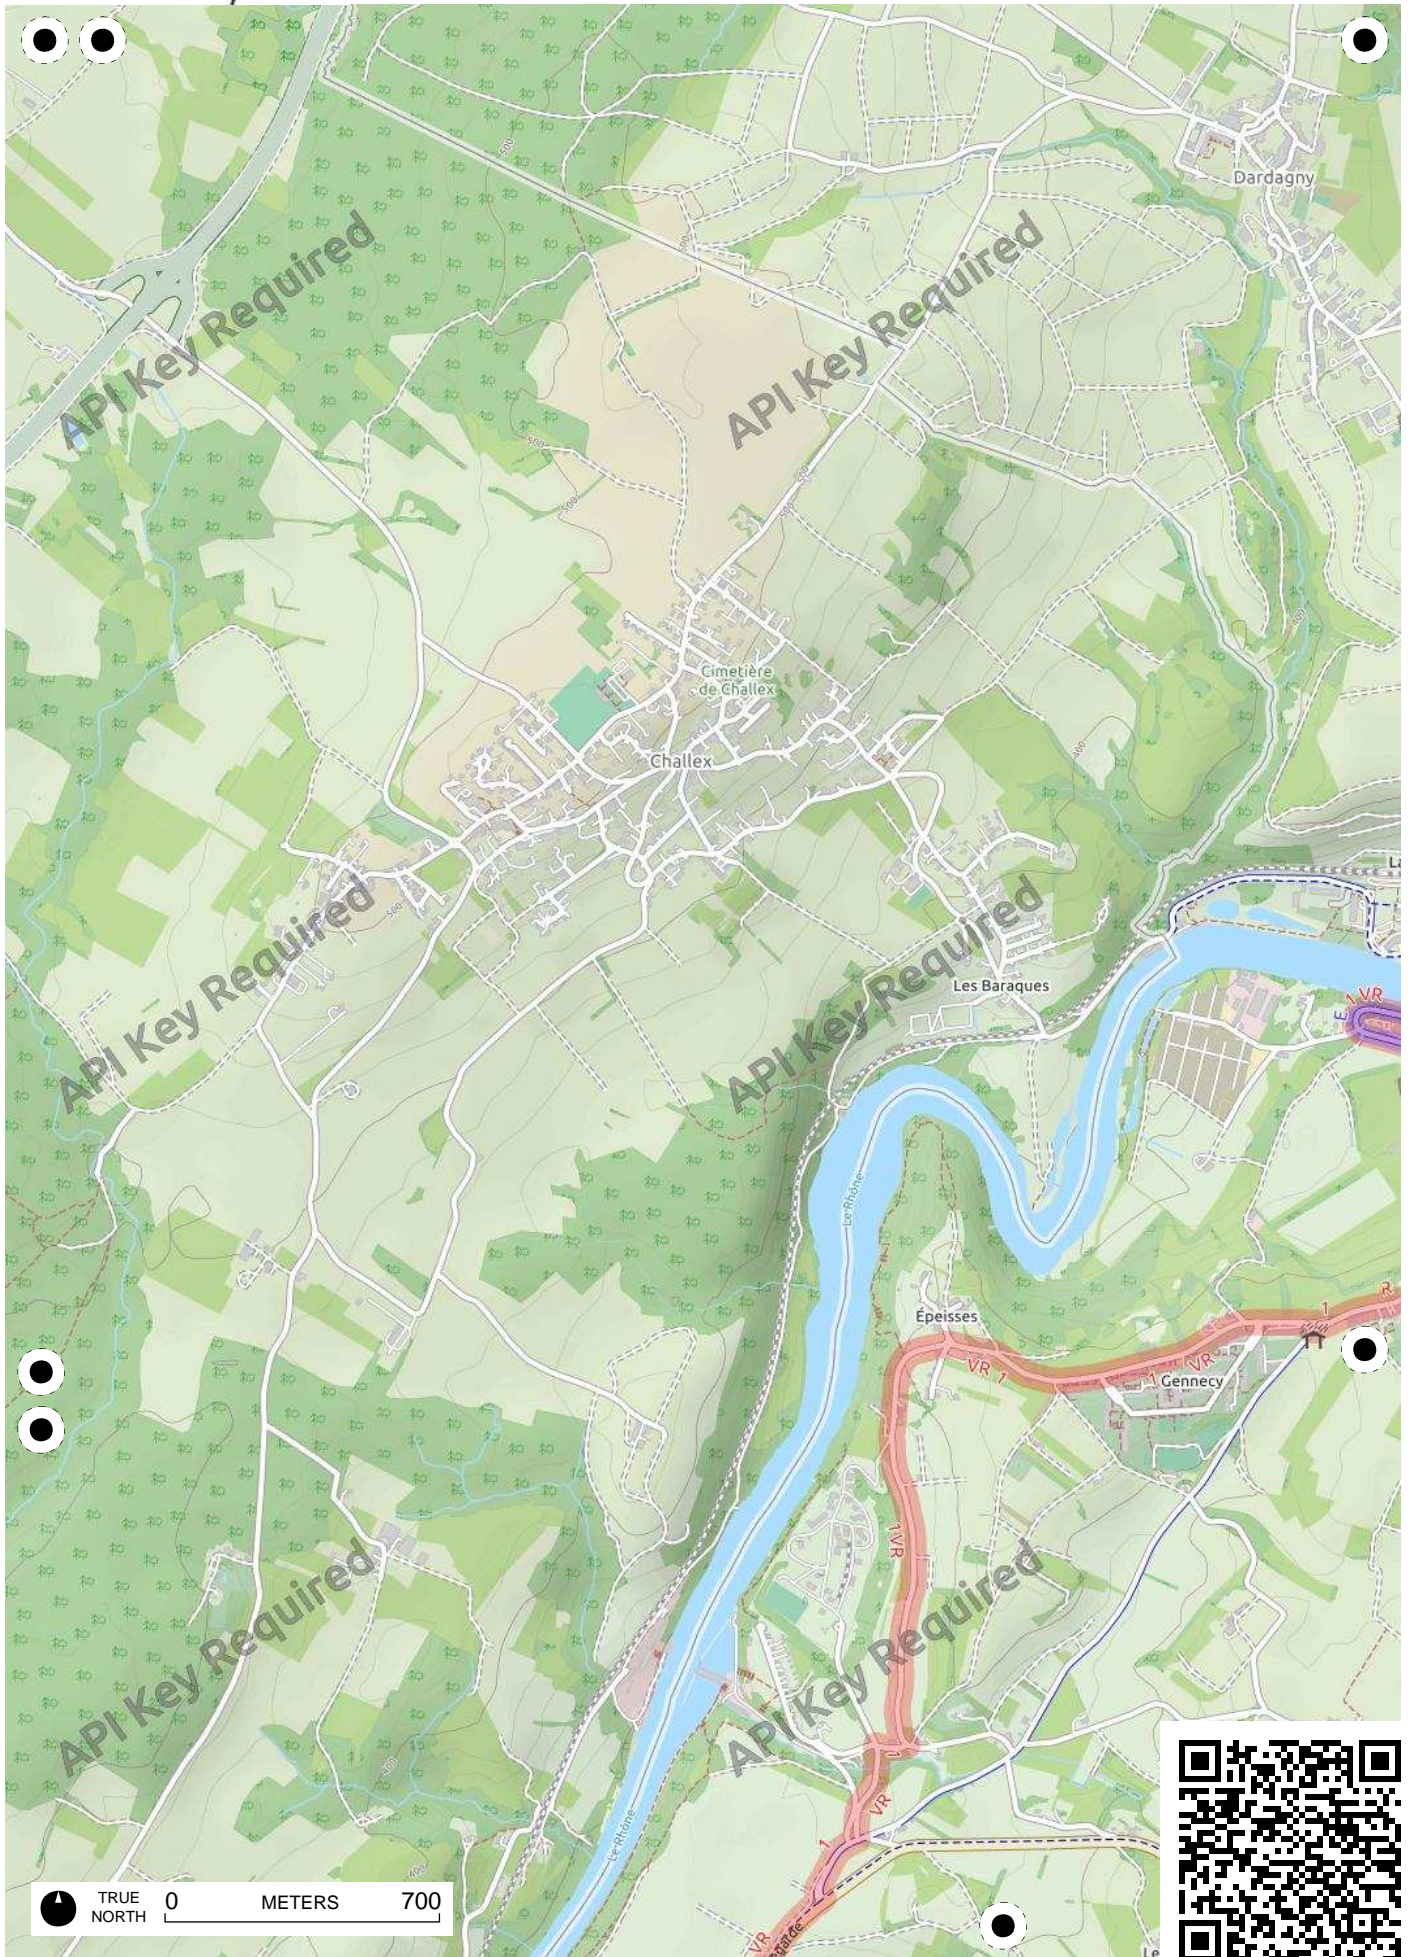

TRUE NORTH 0 METERS 700

TRUE NORTH 0 METERS 700

TRUE NORTH 0 METERS 700

TRUE NORTH 0 METERS 700

Sur Chaterlin

aconnex

Norcier

Thairy

Crache

Saint-Julien-en-Genevois

Ternier

Espace Cycles

Cervonnex

Songy

Ogny

Chez Jolliet

Grossaz

Feigères

La Favorite

La Côte

TRUE NORTH 0 METERS 700

TRUE NORTH 0 METERS 700

TRUE NORTH 0 METERS 700