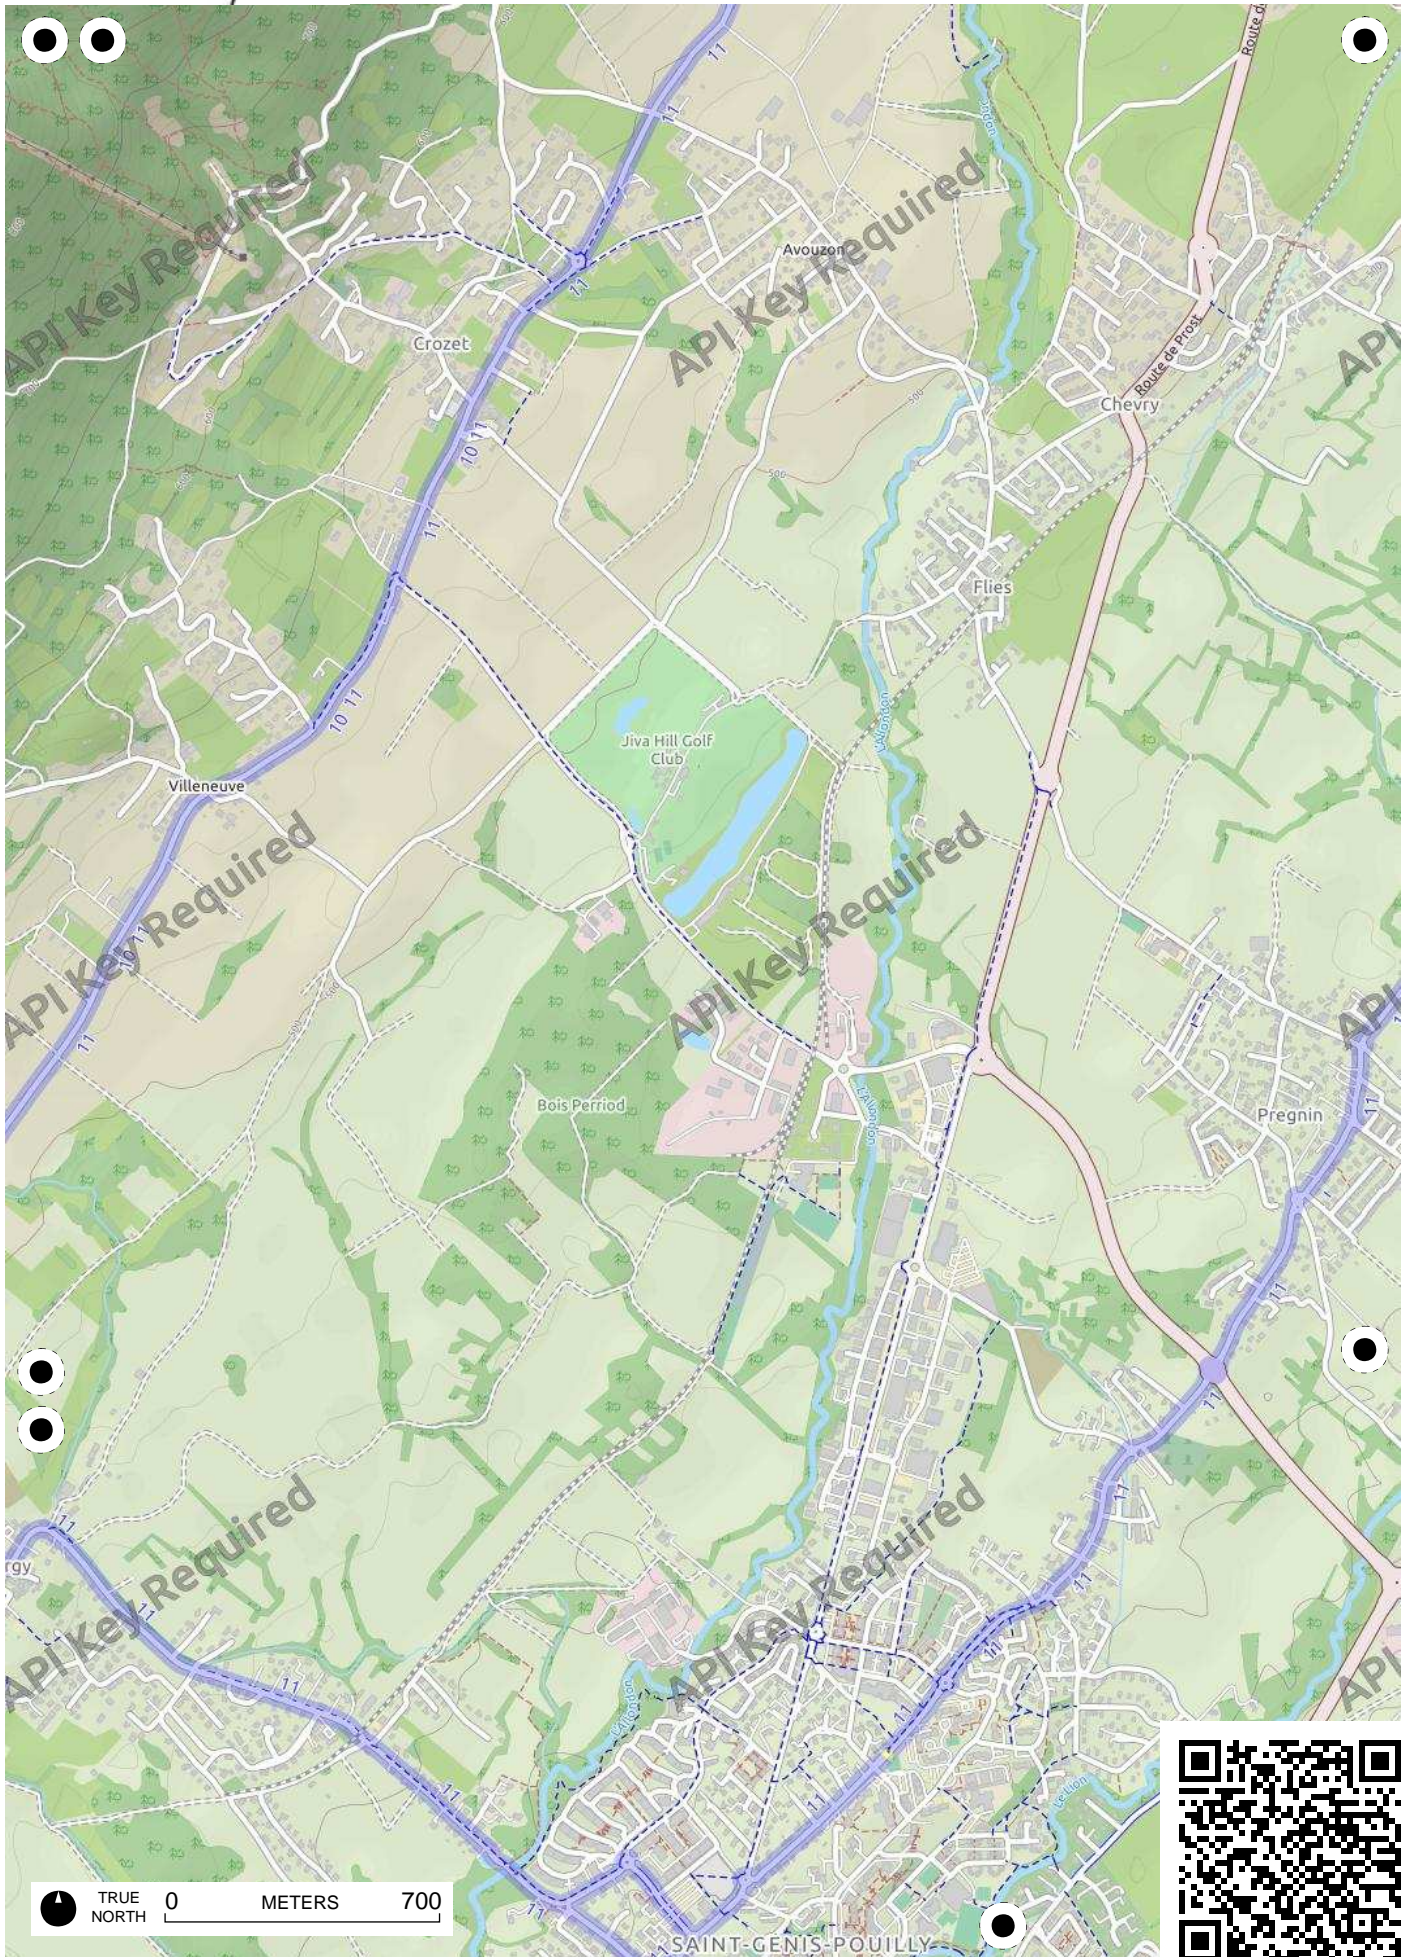

TRUE NORTH 0 METERS 700

TRUE NORTH 0 METERS 700

TRUE NORTH 0 METERS 700

TRUE NORTH 0 METERS 700

Sur Chaterlin

aconnex

Norcier

Thairy

Crache

Saint-Julien-en-Genevois

Ternier

Espace Cycles

Cervonnex

Songy

Ogny

Chez Jolliet

Grossaz

Feigères

La Favorite

La Côte

TRUE NORTH 0 METERS 700

TRUE NORTH 0 METERS 700

TRUE NORTH 0 METERS 700