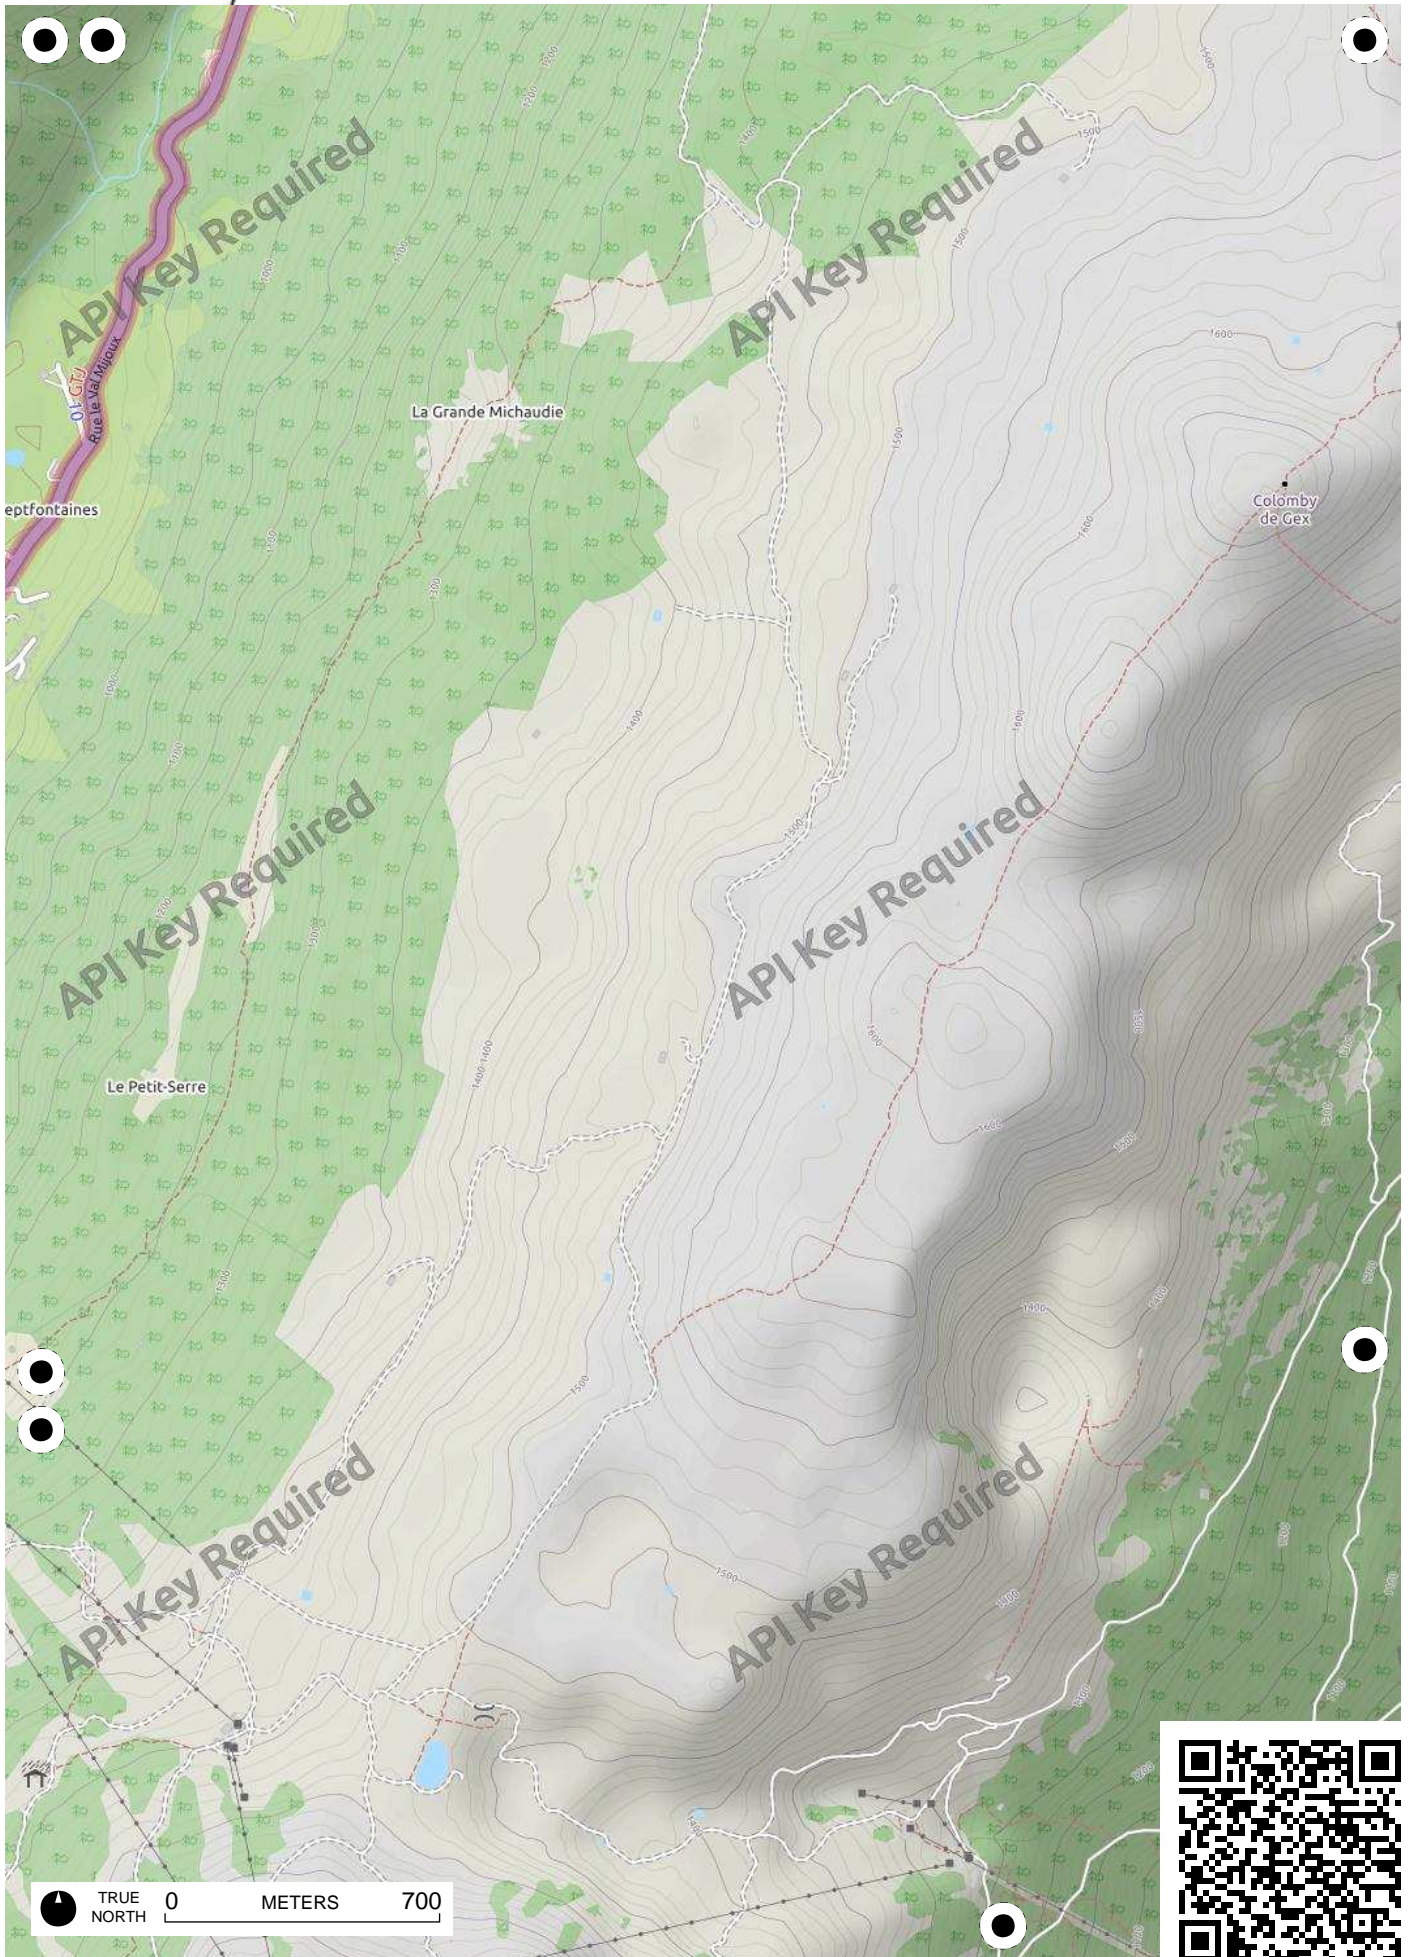

TRUE NORTH 0 METERS 700

TRUE NORTH 0 METERS 700

TRUE NORTH 0 METERS 700

TRUE NORTH 0 METERS 700

Sur Chaterlin

aconnex

Norcier

Thairy

Crache

Saint-Julien-en-Genevois

Ternier

Espace Cycles

Cervonnex

Songy

Ogny

Chez Jolliet

Grossaz

Feigères

La Favorite

La Côte

TRUE NORTH 0 METERS 700

TRUE NORTH 0 METERS 700

TRUE NORTH 0 METERS 700