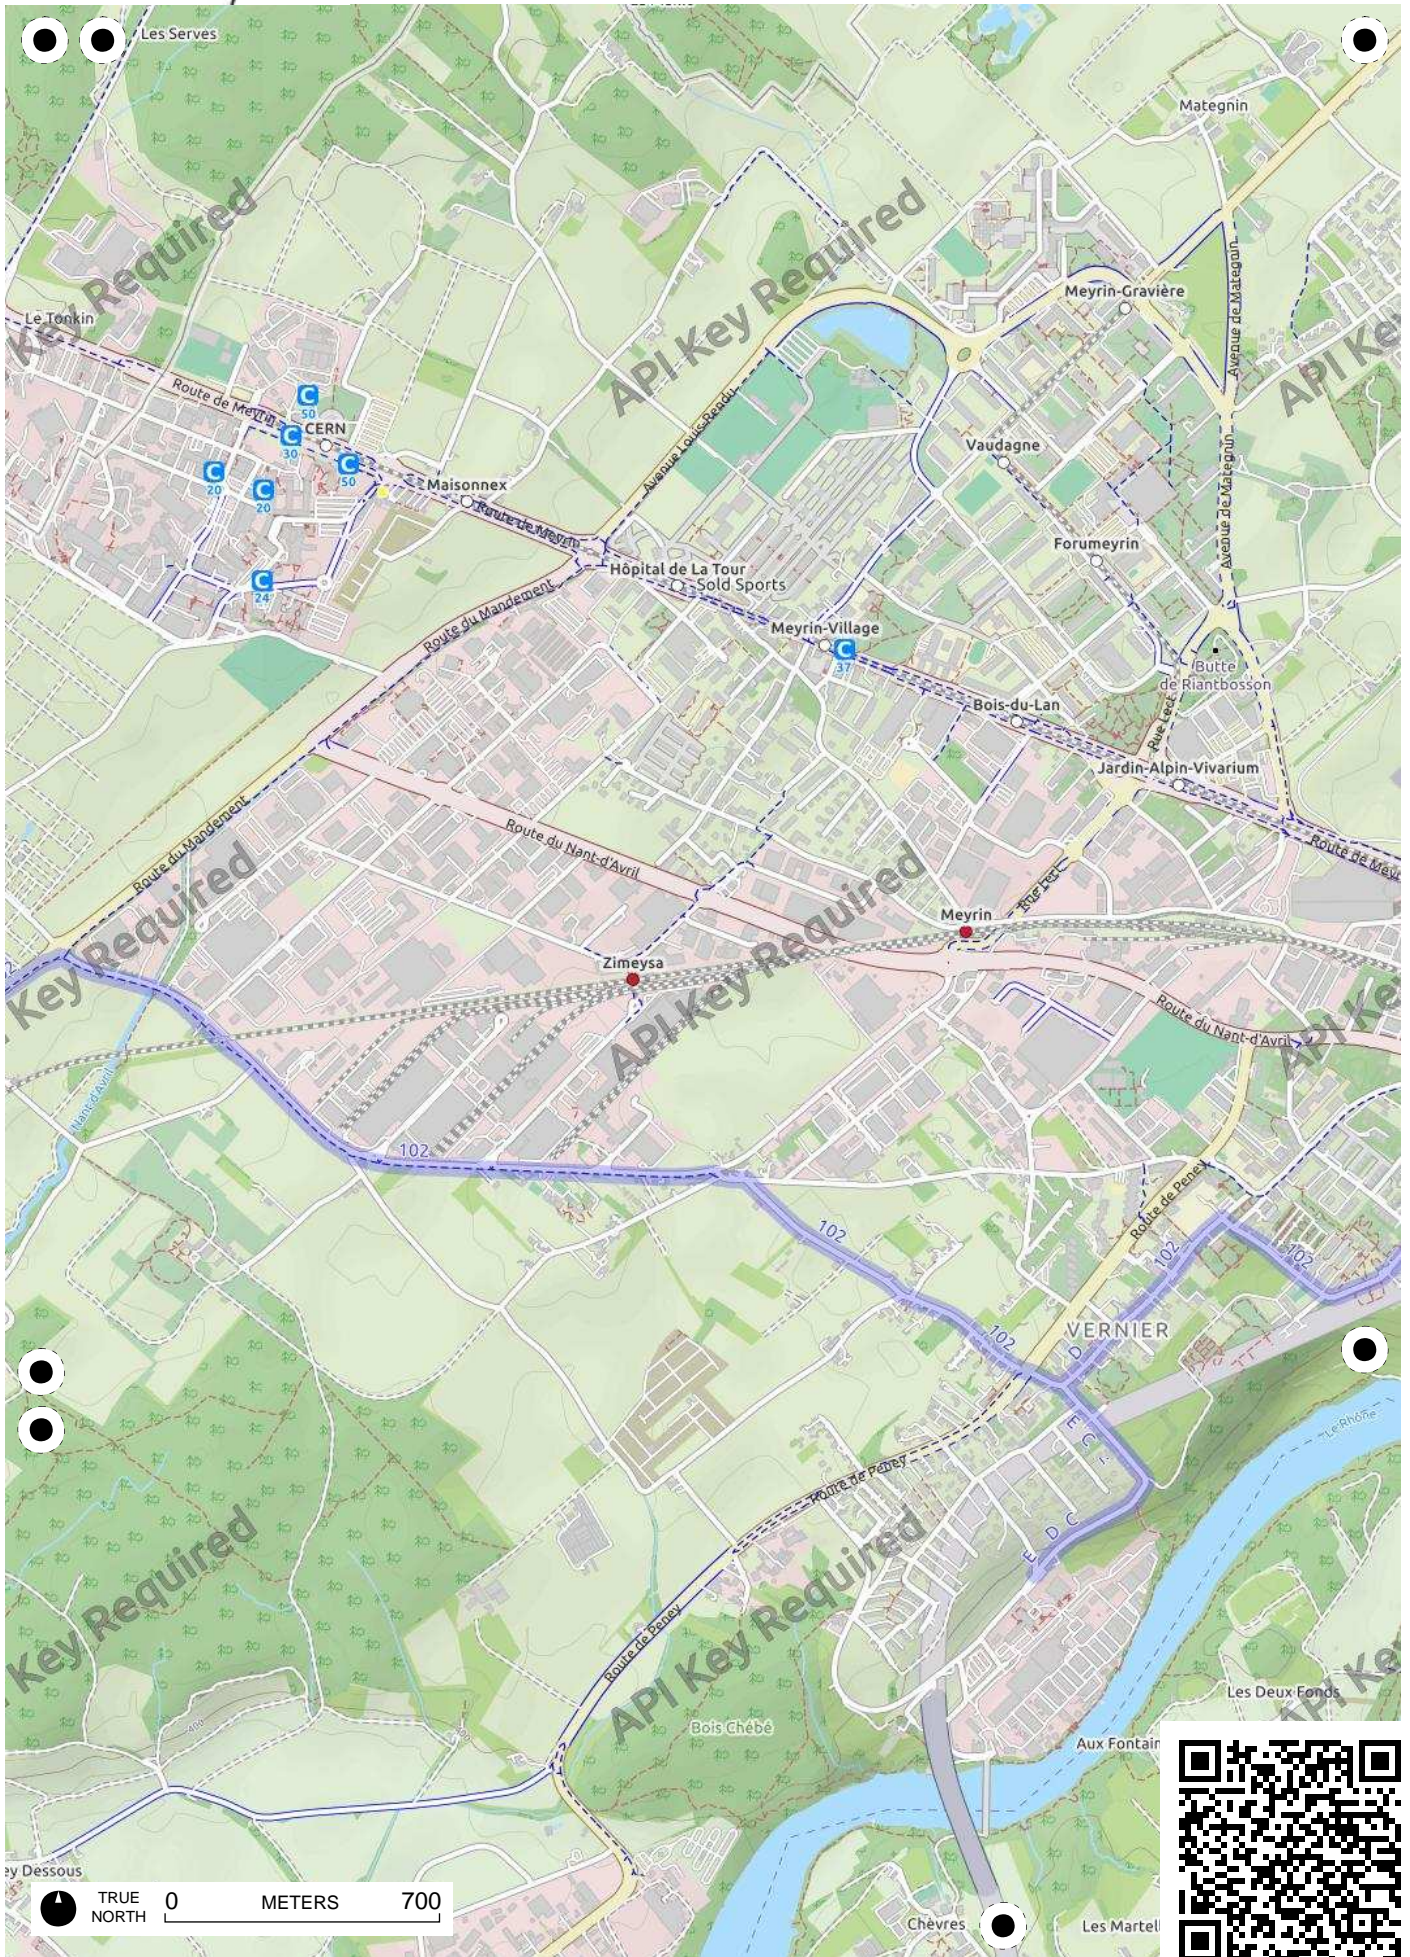

TRUE NORTH 0 METERS 700

TRUE NORTH 0 METERS 700

TRUE NORTH 0 METERS 700

TRUE NORTH 0 METERS 700

Sur Chaterlin

aconnex

Norcier

Thairy

Crache

Saint-Julien-en-Genevois

Ternier

Espace Cycles

Cervonnex

Songy

Ogny

Chez Jolliet

Grossaz

Feigères

La Favorite

La Côte

TRUE NORTH 0 METERS 700

TRUE NORTH 0 METERS 700

TRUE NORTH 0 METERS 700