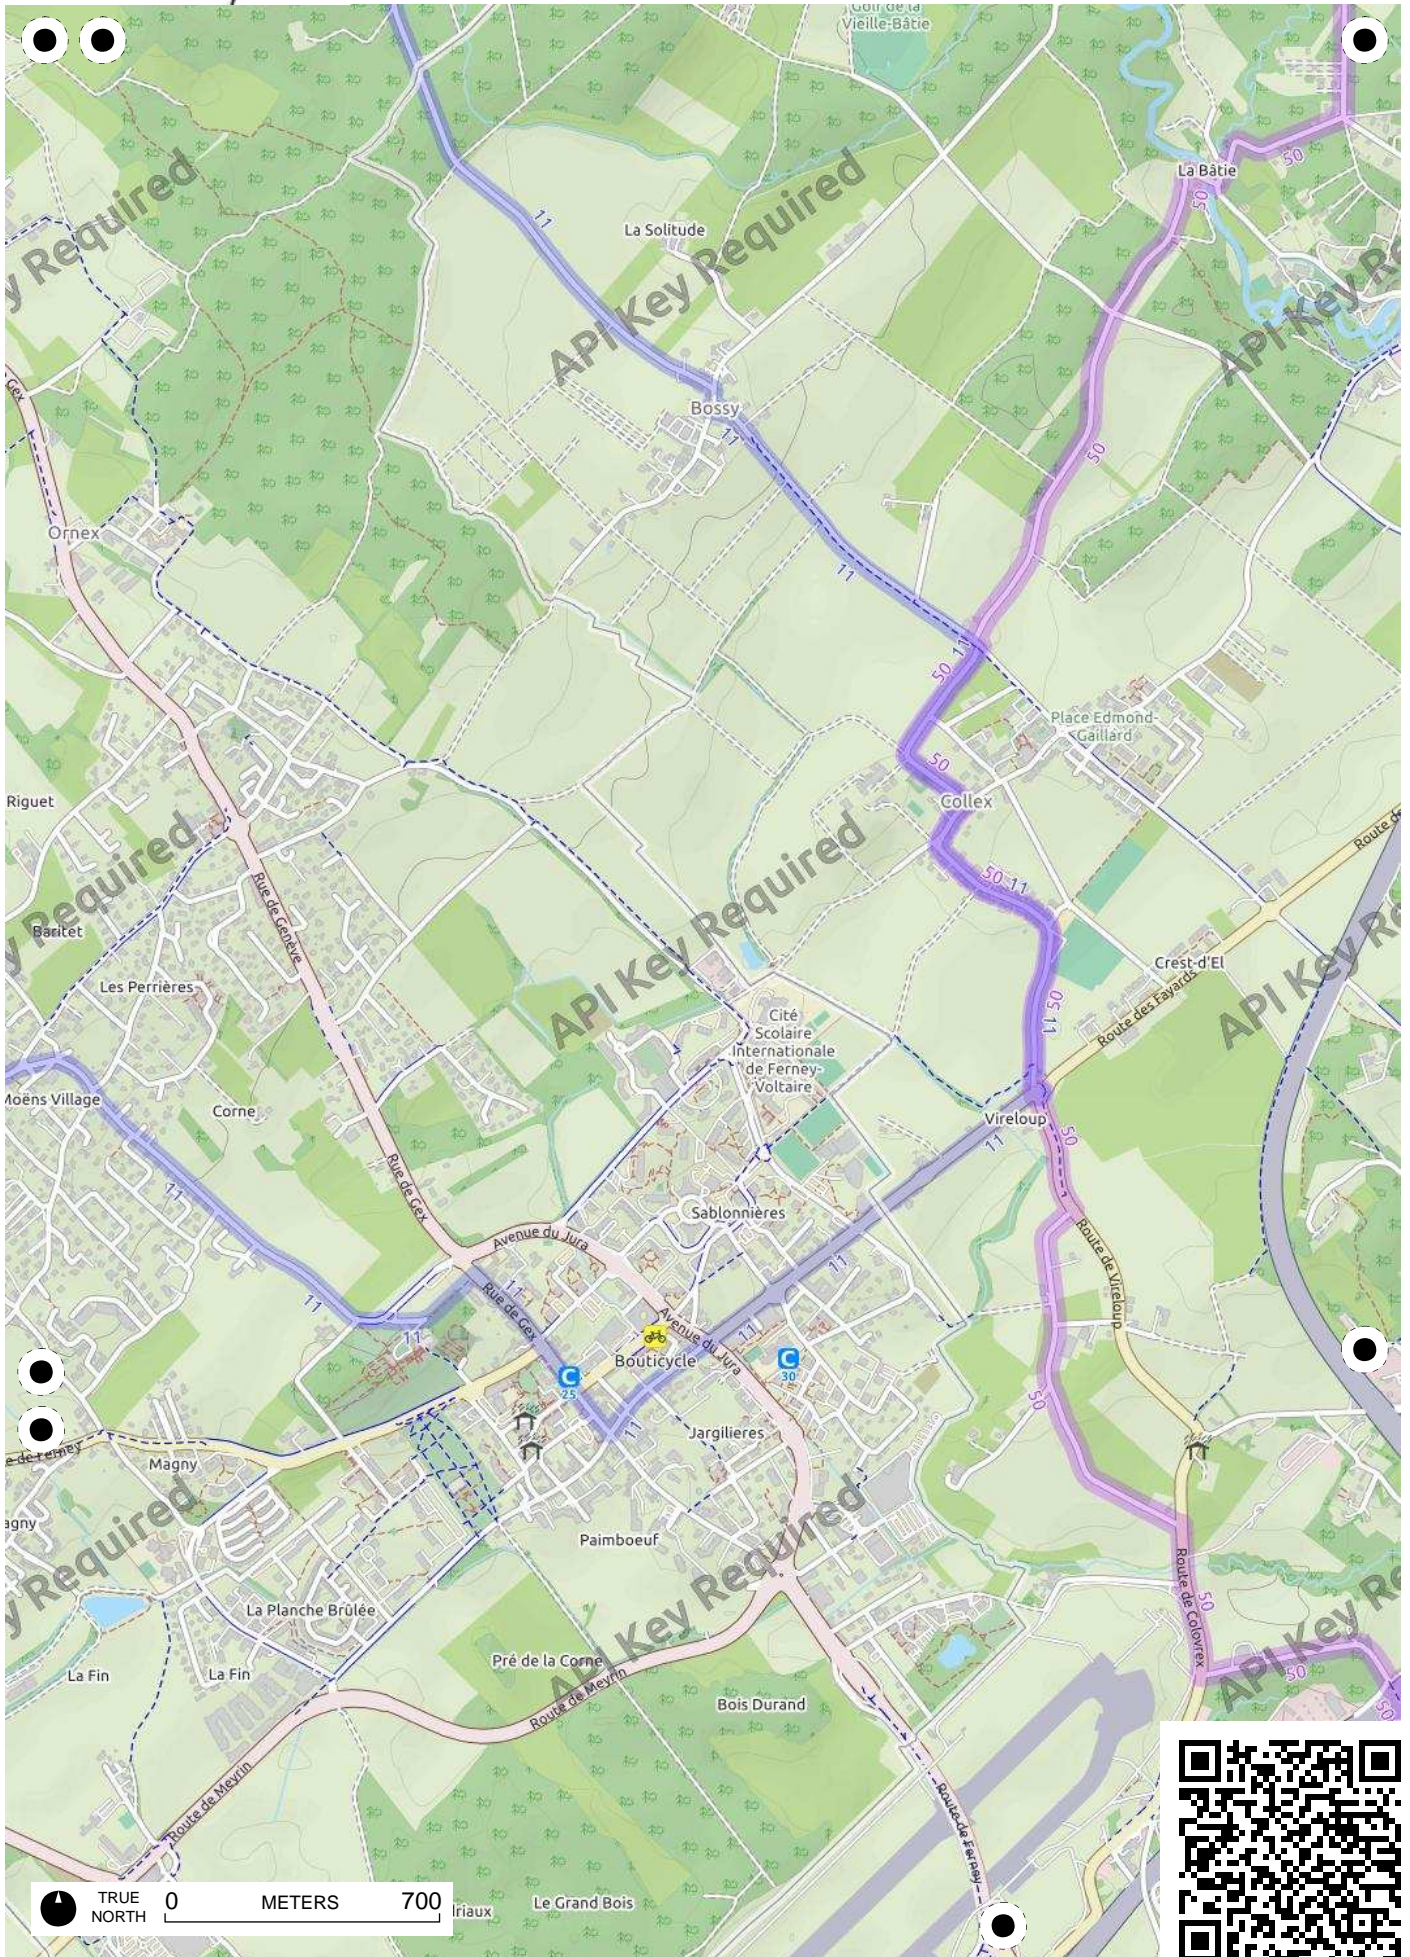

TRUE NORTH 0 METERS 700

TRUE NORTH 0 METERS 700

TRUE NORTH 0 METERS 700

TRUE NORTH 0 METERS 700

Sur Chaterlin

aconnex

Norcier

Thairy

Crache

Saint-Julien-en-Genevois

Ternier

Espace Cycles

Cervonnex

Songy

Ogny

Chez Jolliet

Grossaz

Feigères

La Favorite

La Côte

TRUE NORTH 0 METERS 700

TRUE NORTH 0 METERS 700

TRUE NORTH 0 METERS 700