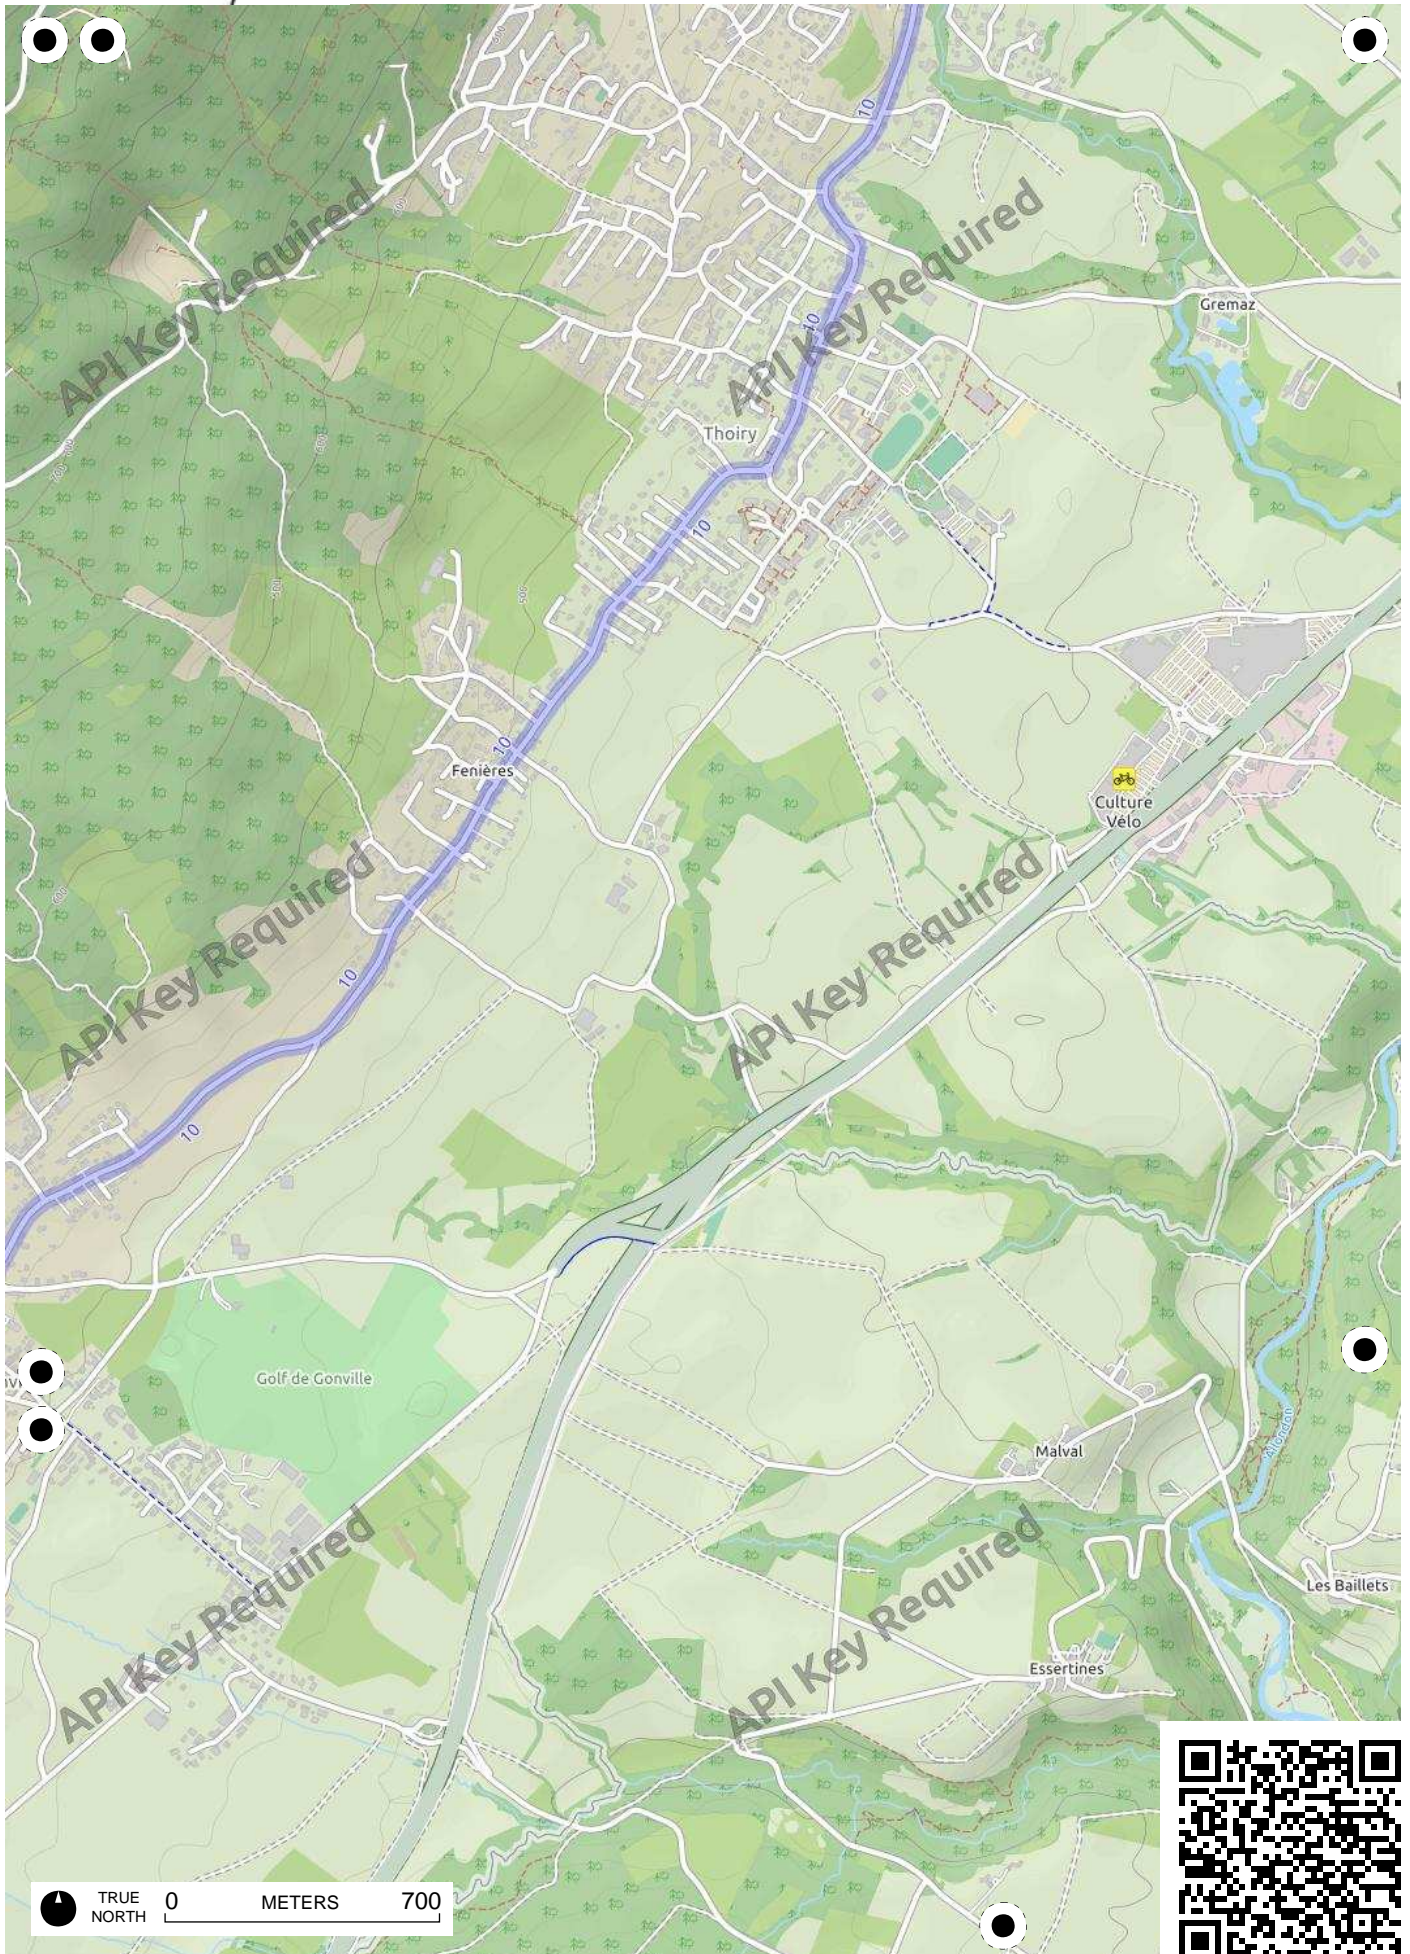

TRUE NORTH 0 METERS 700

TRUE NORTH 0 METERS 700

TRUE NORTH 0 METERS 700

TRUE NORTH 0 METERS 700

Sur Chaterlin

aconnex

Norcier

Thairy

Crache

Saint-Julien-en-Genevois

Ternier

Espace Cycles

Cervonnex

Songy

Ogny

Chez Jolliet

Grossaz

Feigères

La Favorite

La Côte

TRUE NORTH 0 METERS 700

TRUE NORTH 0 METERS 700

TRUE NORTH 0 METERS 700