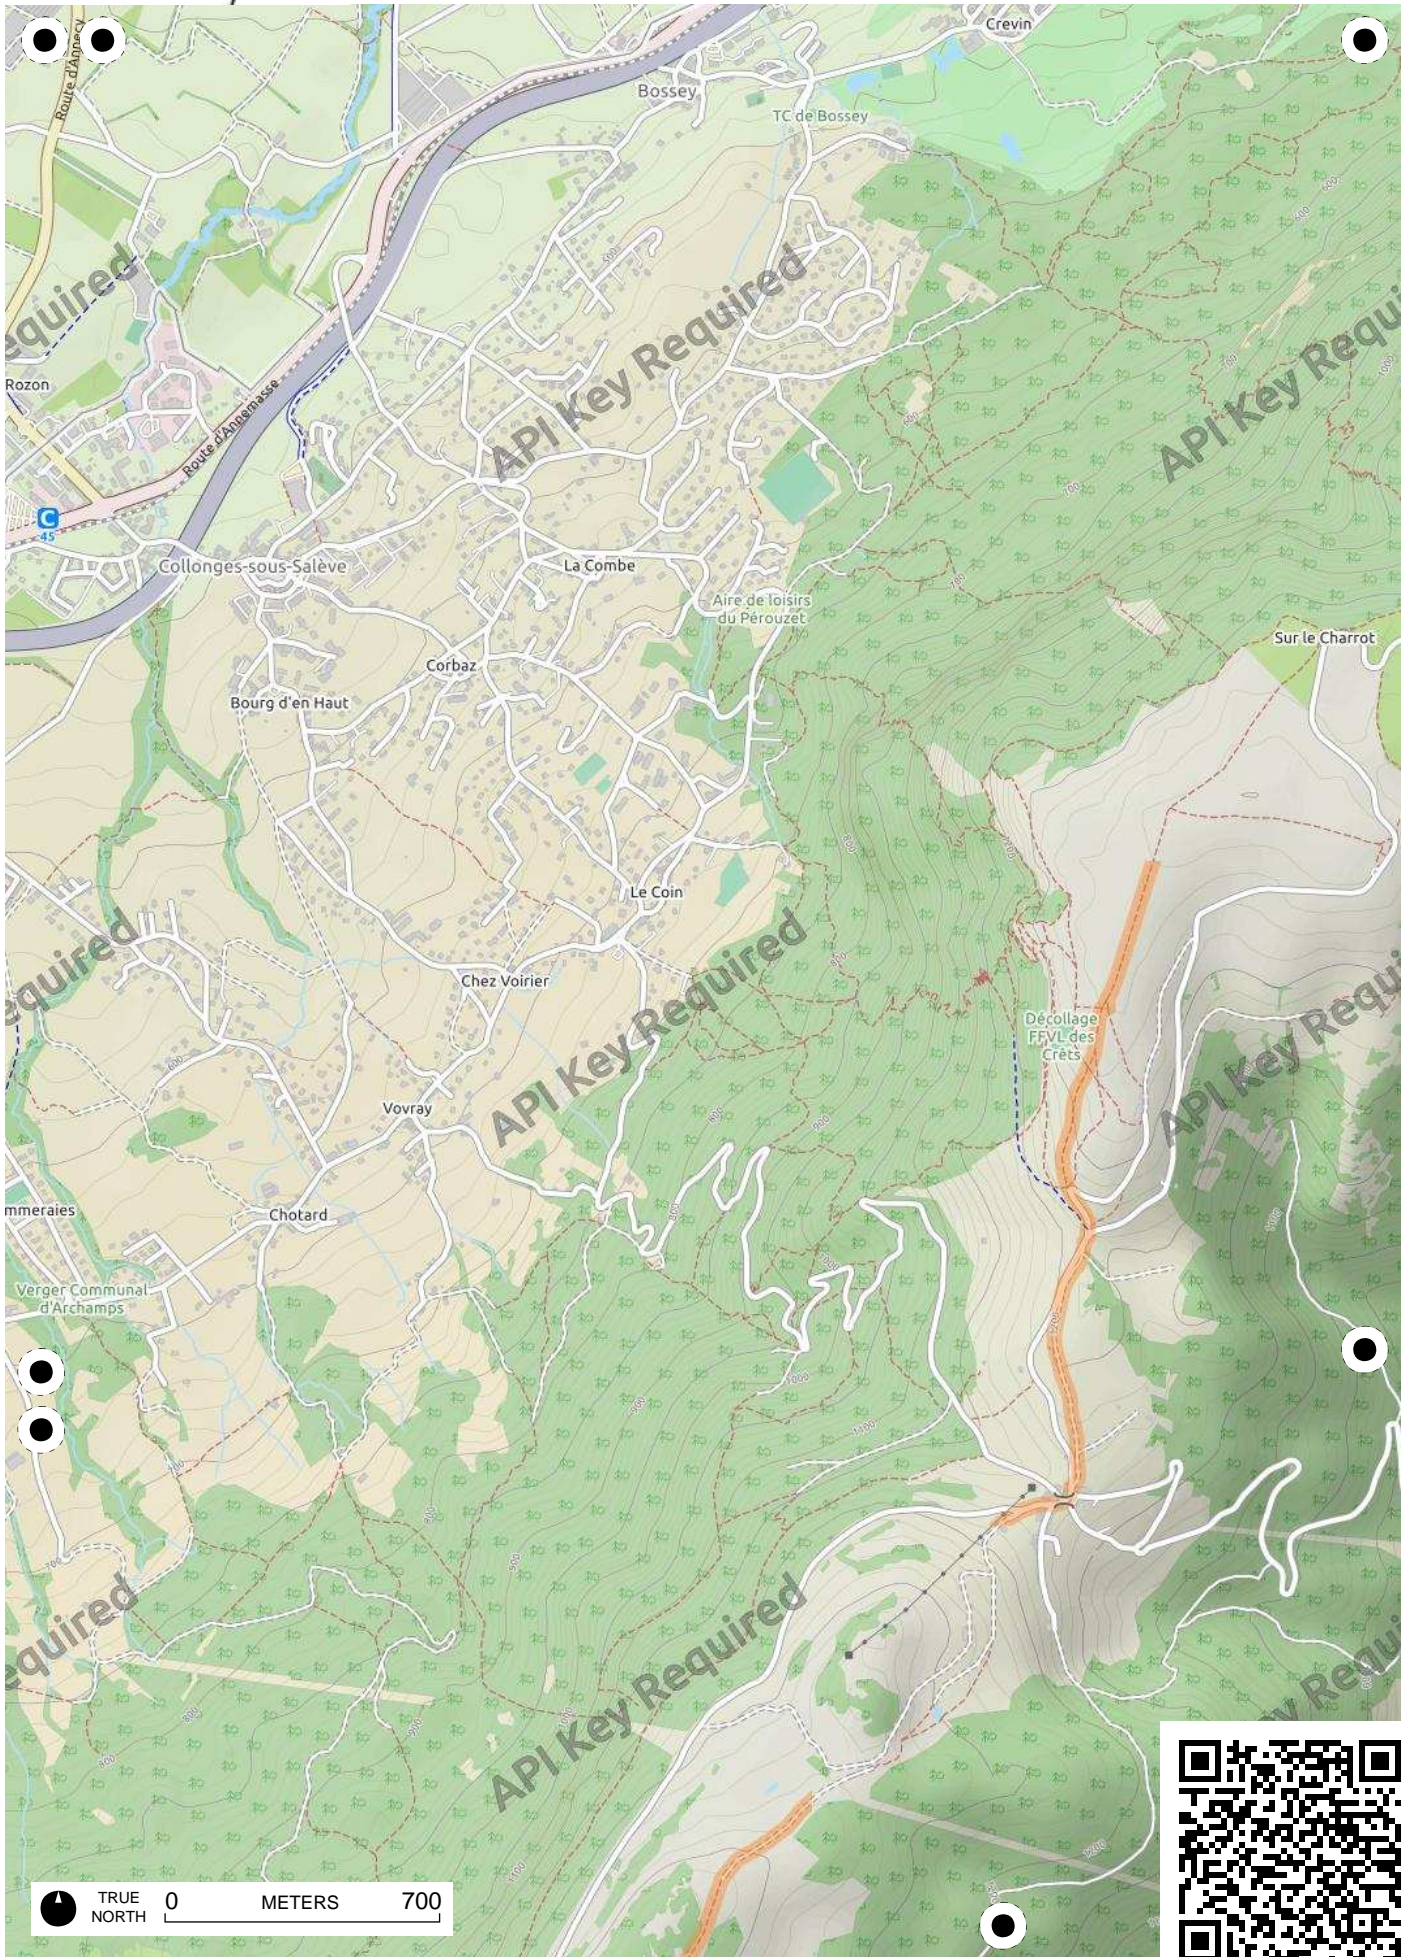

TRUE NORTH 0 METERS 700

TRUE NORTH 0 METERS 700

TRUE NORTH 0 METERS 700

TRUE NORTH 0 METERS 700

Sur Chaterlin

aconnex

Norcier

Thairy

Crache

Saint-Julien-en-Genevois

Ternier

Espace Cycles

Cervonnex

Songy

Ogny

Chez Jolliet

Grossaz

Feigères

La Favorite

La Côte

TRUE NORTH 0 METERS 700

TRUE NORTH 0 METERS 700

TRUE NORTH 0 METERS 700