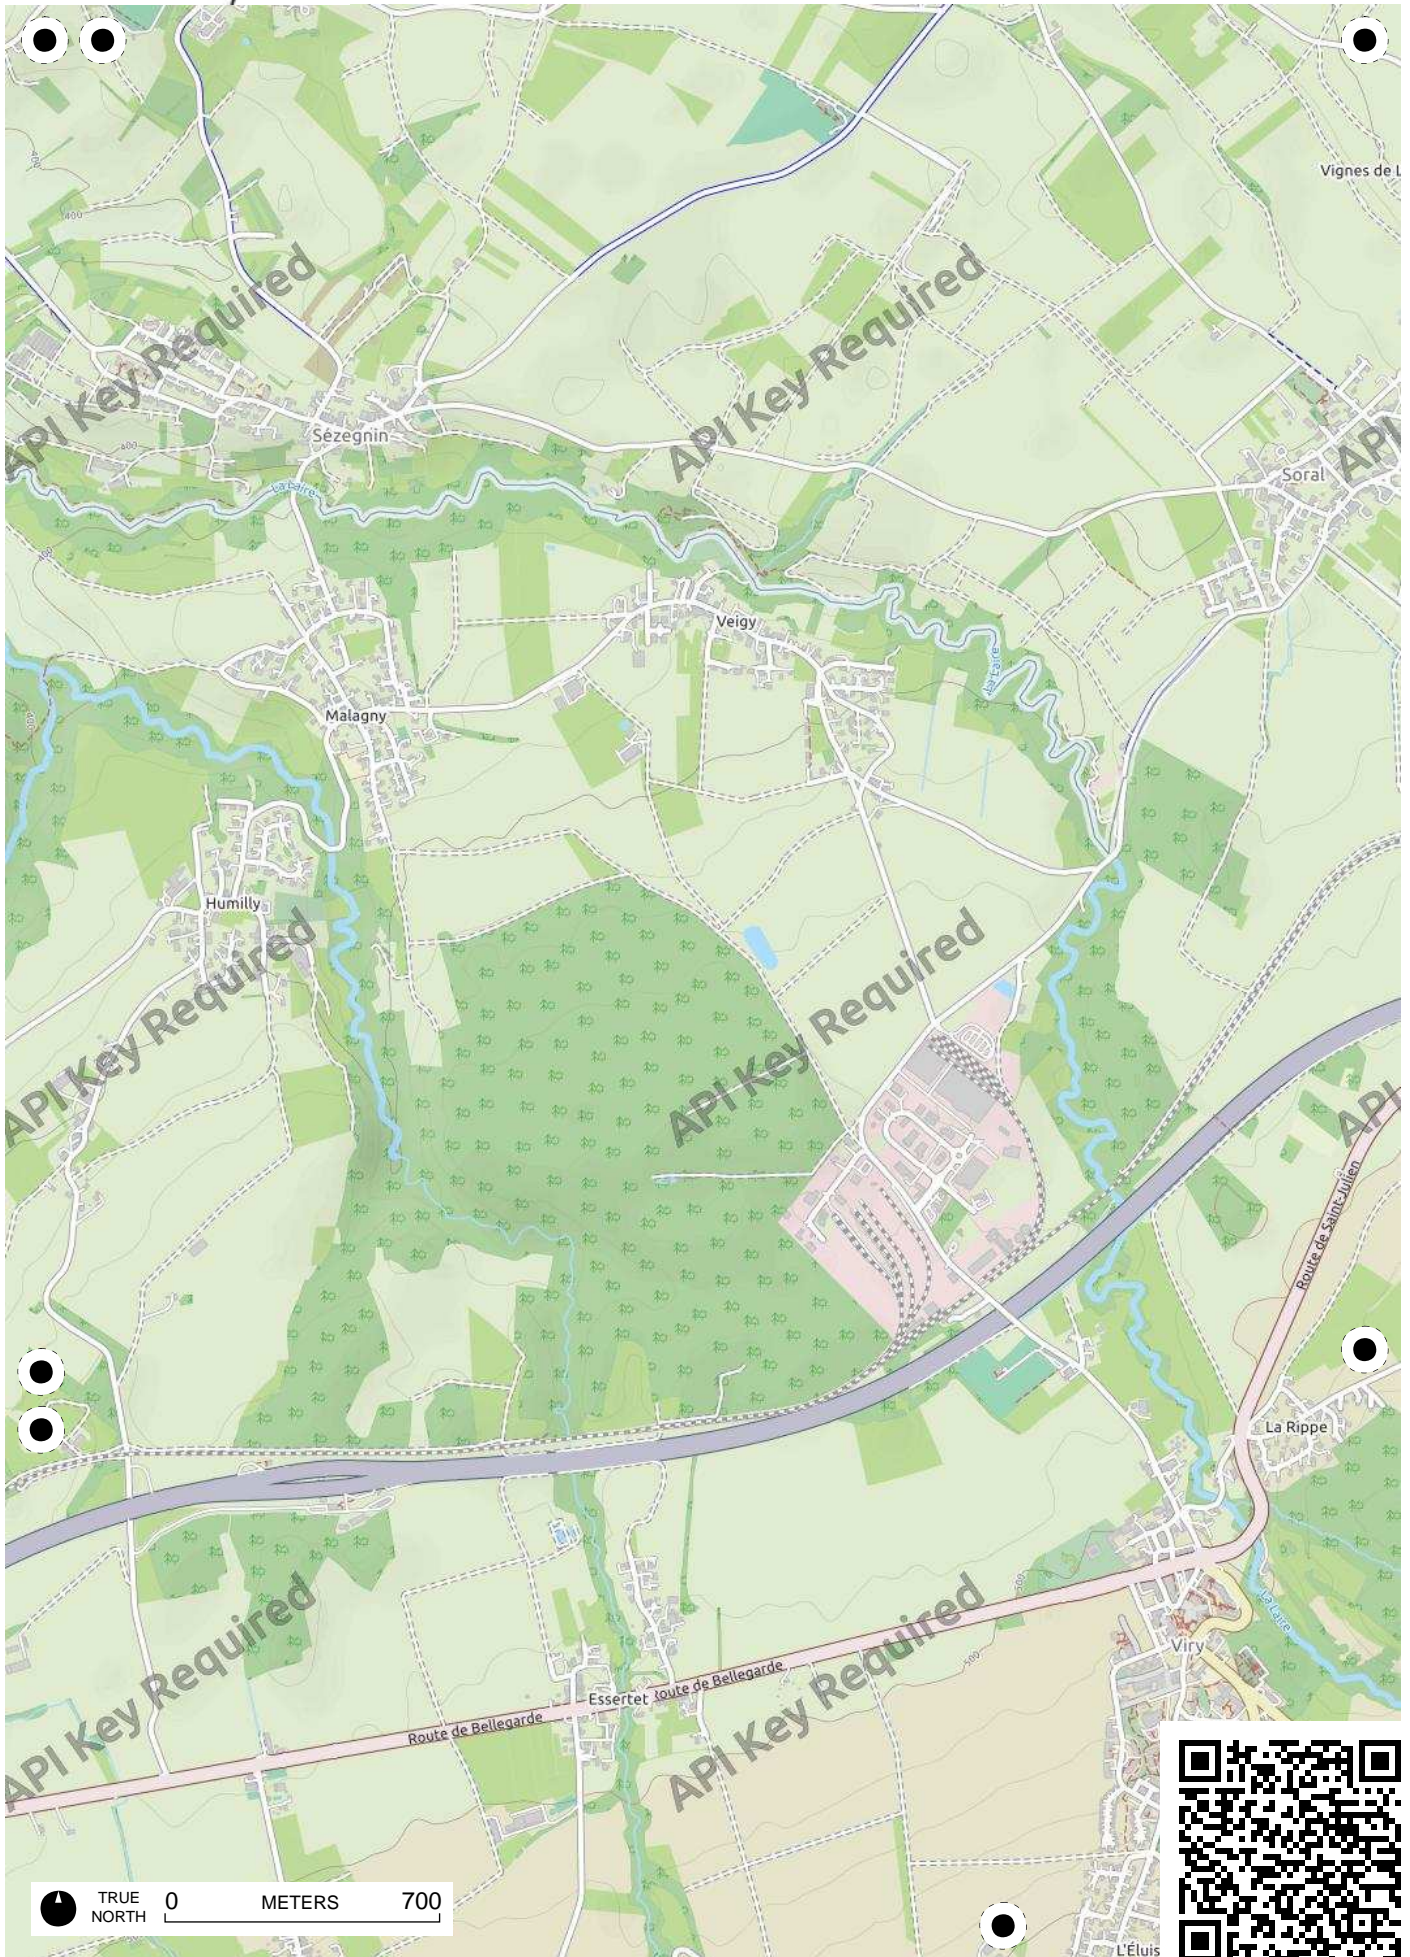

TRUE NORTH 0 METERS 700

TRUE NORTH 0 METERS 700

TRUE NORTH 0 METERS 700

TRUE NORTH 0 METERS 700

Sur Chaterlin

aconnex

Norcier

Thairy

Crache

Saint-Julien-en-Genevois

Ternier

Espace Cycles

Cervonnex

Songy

Ogny

Chez Jolliet

Grossaz

Feigères

La Favorite

La Côte

TRUE NORTH 0 METERS 700

TRUE NORTH 0 METERS 700

TRUE NORTH 0 METERS 700