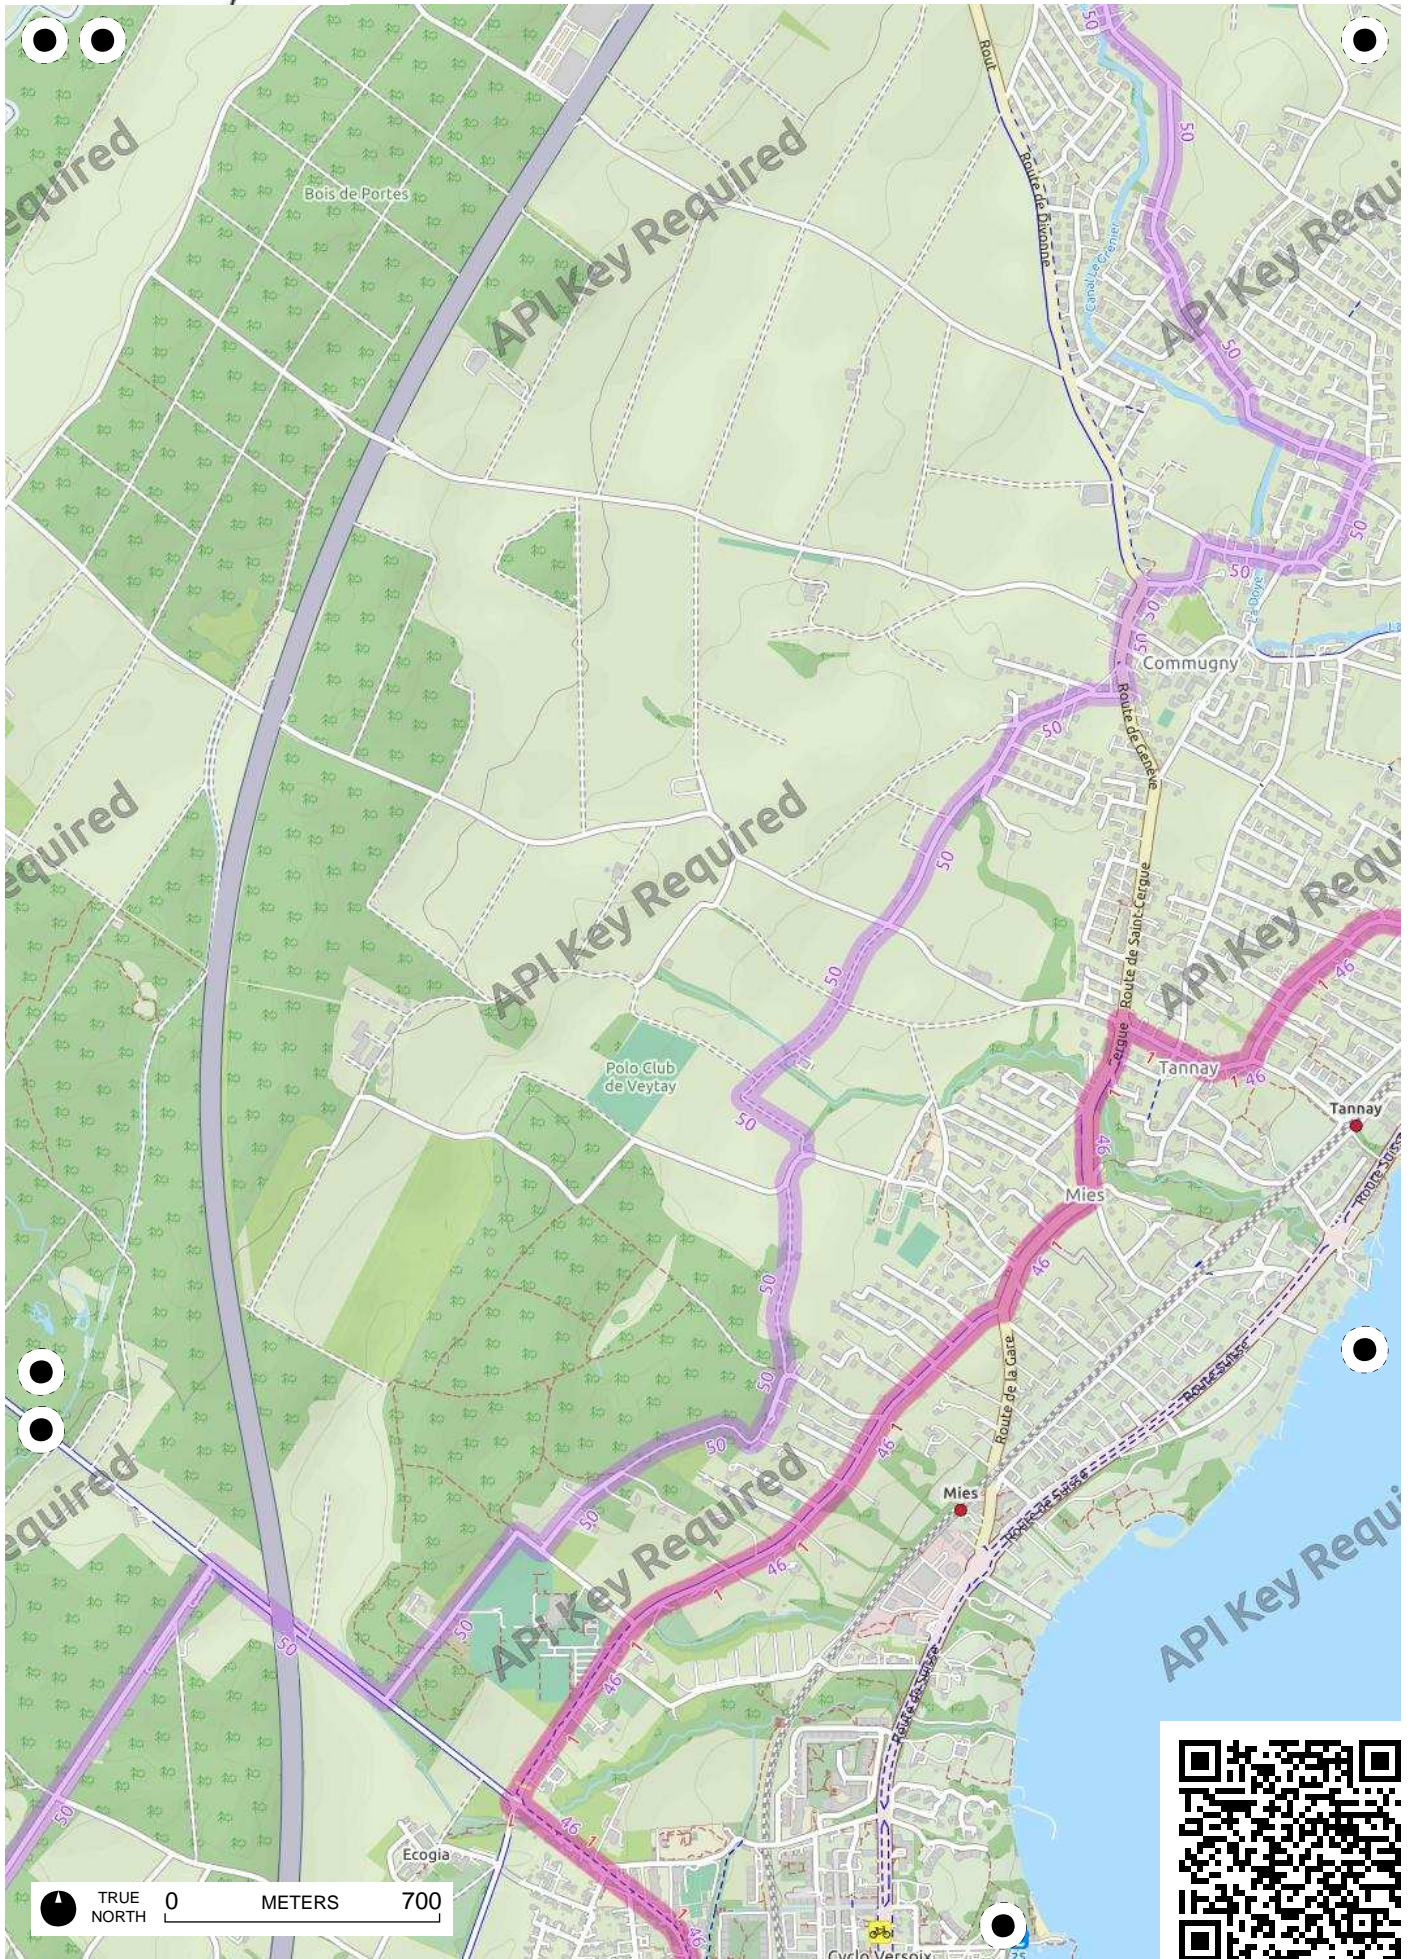

TRUE NORTH 0 METERS 700

TRUE NORTH 0 METERS 700

TRUE NORTH 0 METERS 700

TRUE NORTH 0 METERS 700

Sur Chaterlin

aconnex

Norcier

Thairy

Crache

Saint-Julien-en-Genevois

Ternier

Espace Cycles

Cervonnex

Songy

Ogny

Chez Jolliet

Grossaz

Feigères

La Favorite

La Côte

TRUE NORTH 0 METERS 700

TRUE NORTH 0 METERS 700

TRUE NORTH 0 METERS 700