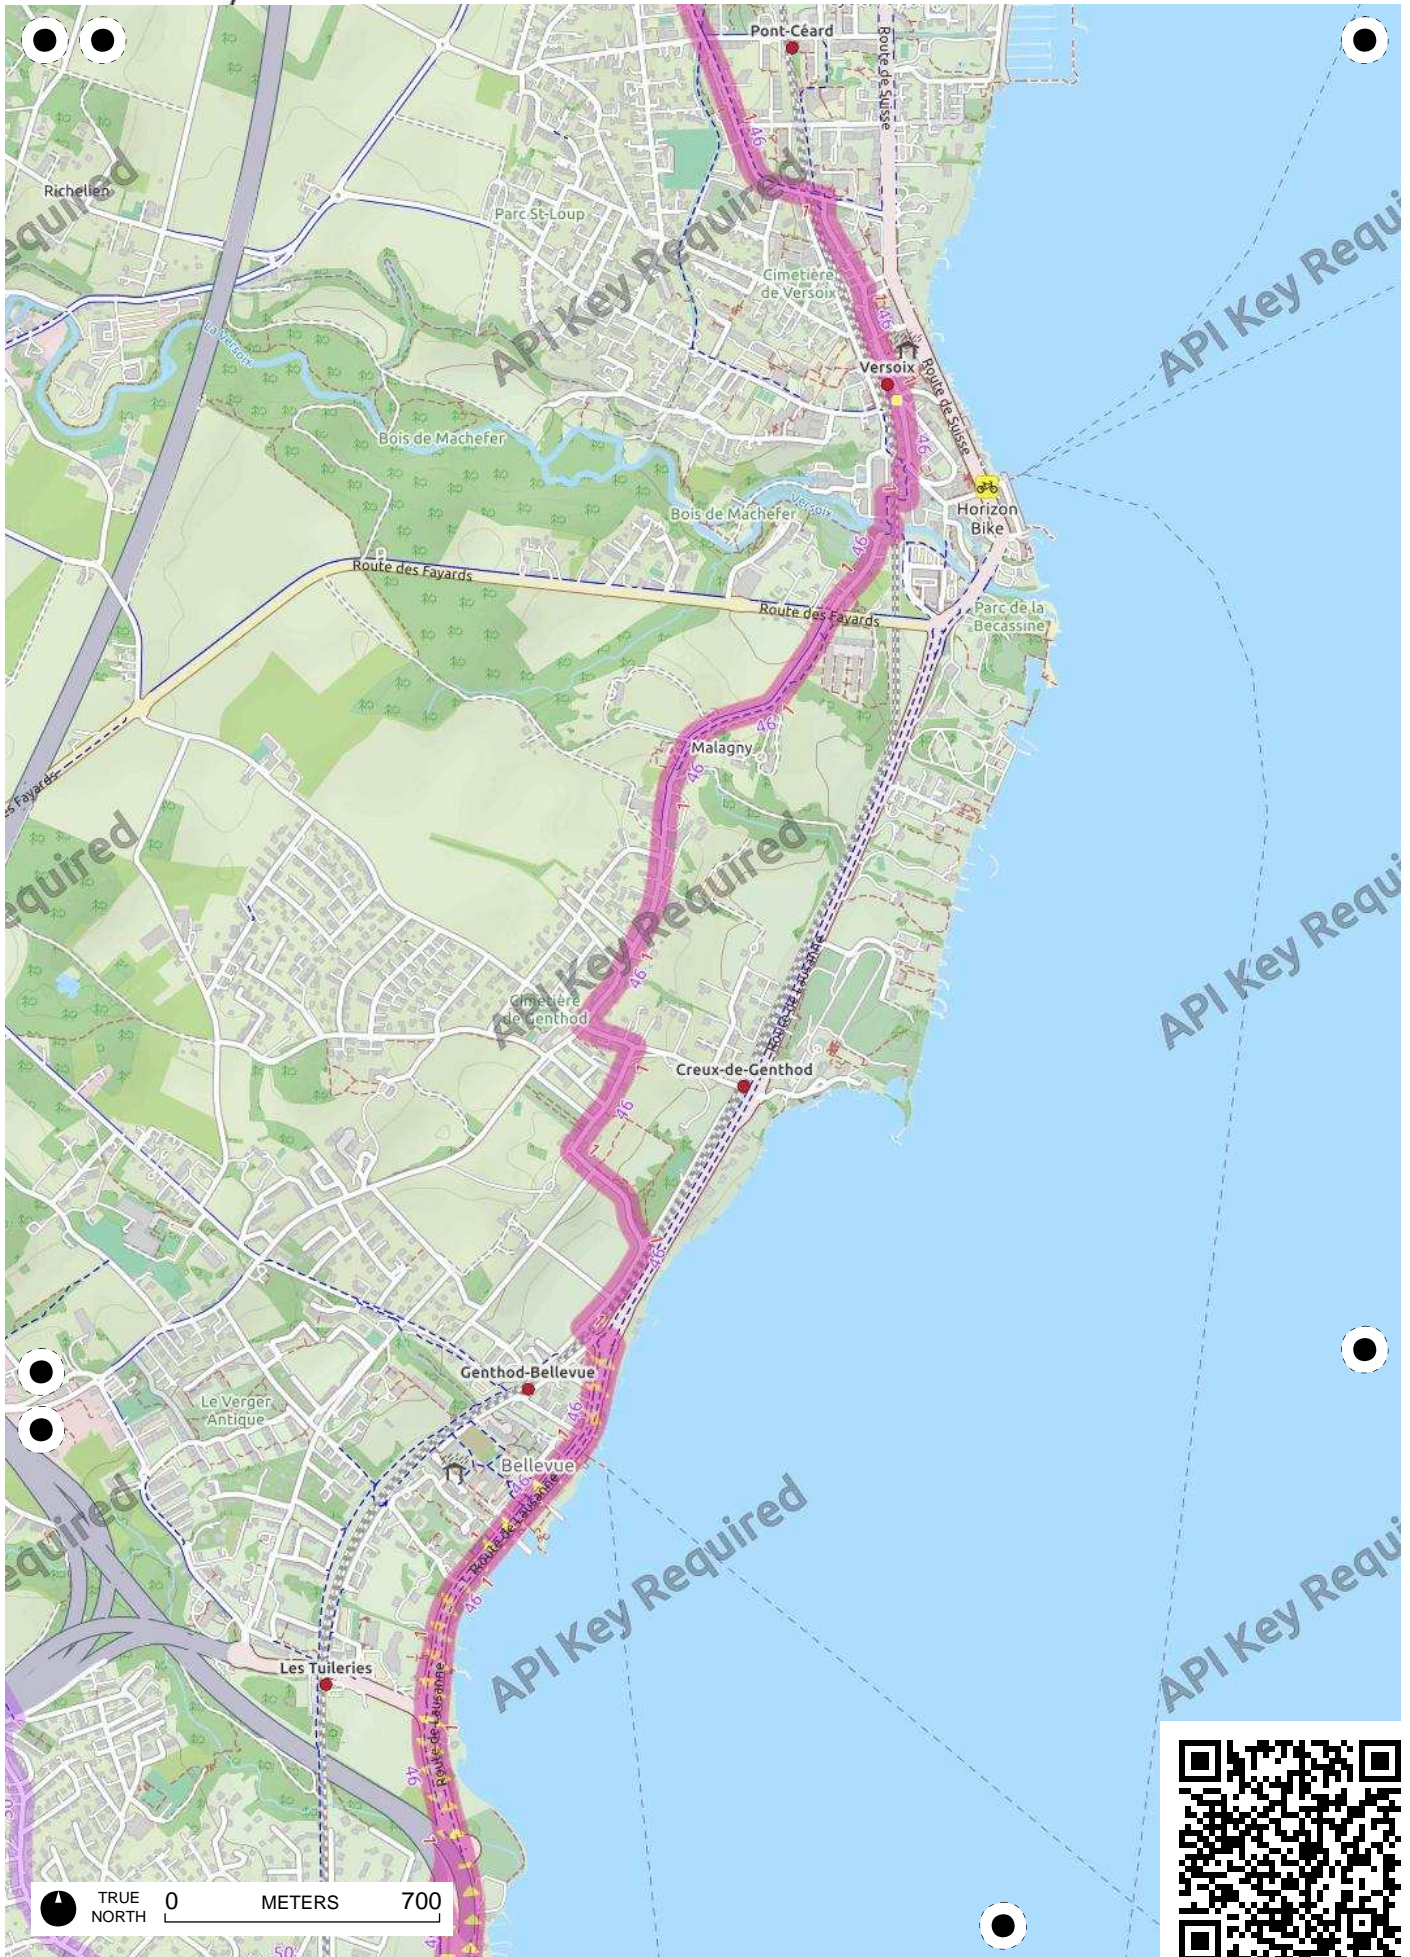

TRUE NORTH 0 METERS 700

TRUE NORTH 0 METERS 700

TRUE NORTH 0 METERS 700

TRUE NORTH 0 METERS 700

Sur Chaterlin

aconnex

Norcier

Thairy

Crache

Saint-Julien-en-Genevois

Ternier

Espace Cycles

Cervonnex

Songy

Ogny

Chez Jolliet

Grossaz

Feigères

La Favorite

La Côte

TRUE NORTH 0 METERS 700

TRUE NORTH 0 METERS 700

TRUE NORTH 0 METERS 700