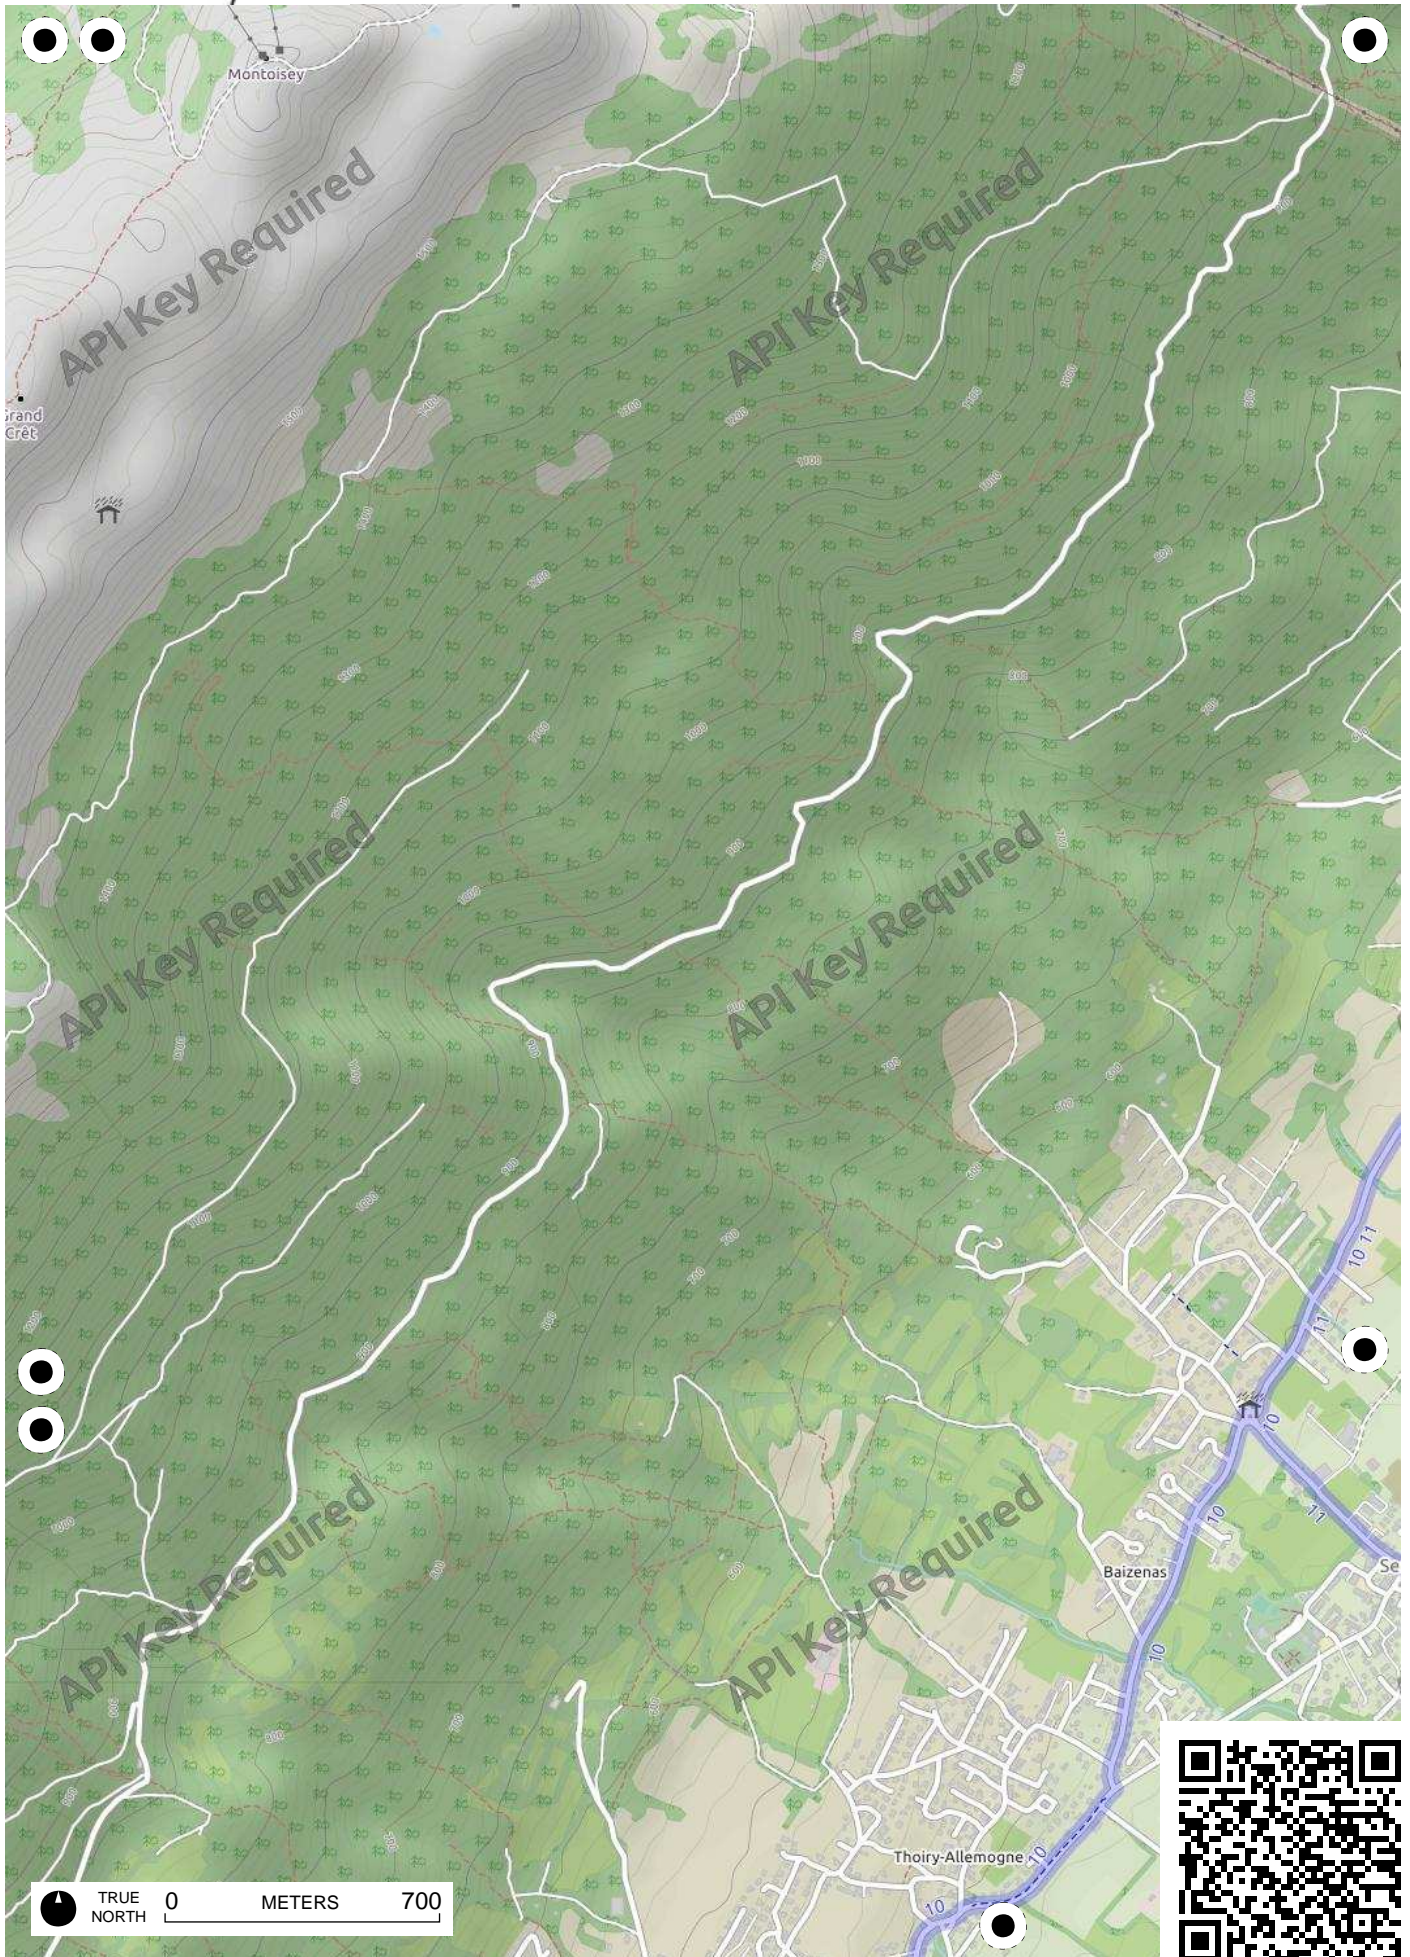

TRUE NORTH 0 METERS 700

TRUE NORTH 0 METERS 700

TRUE NORTH 0 METERS 700

TRUE NORTH 0 METERS 700

Sur Chaterlin

aconnex

Norcier

Thairy

Crache

Saint-Julien-en-Genevois

Ternier

Espace Cycles

Cervonnex

Songy

Ogny

Chez Jolliet

Grossaz

Feigères

La Favorite

La Côte

TRUE NORTH 0 METERS 700

TRUE NORTH 0 METERS 700

TRUE NORTH 0 METERS 700