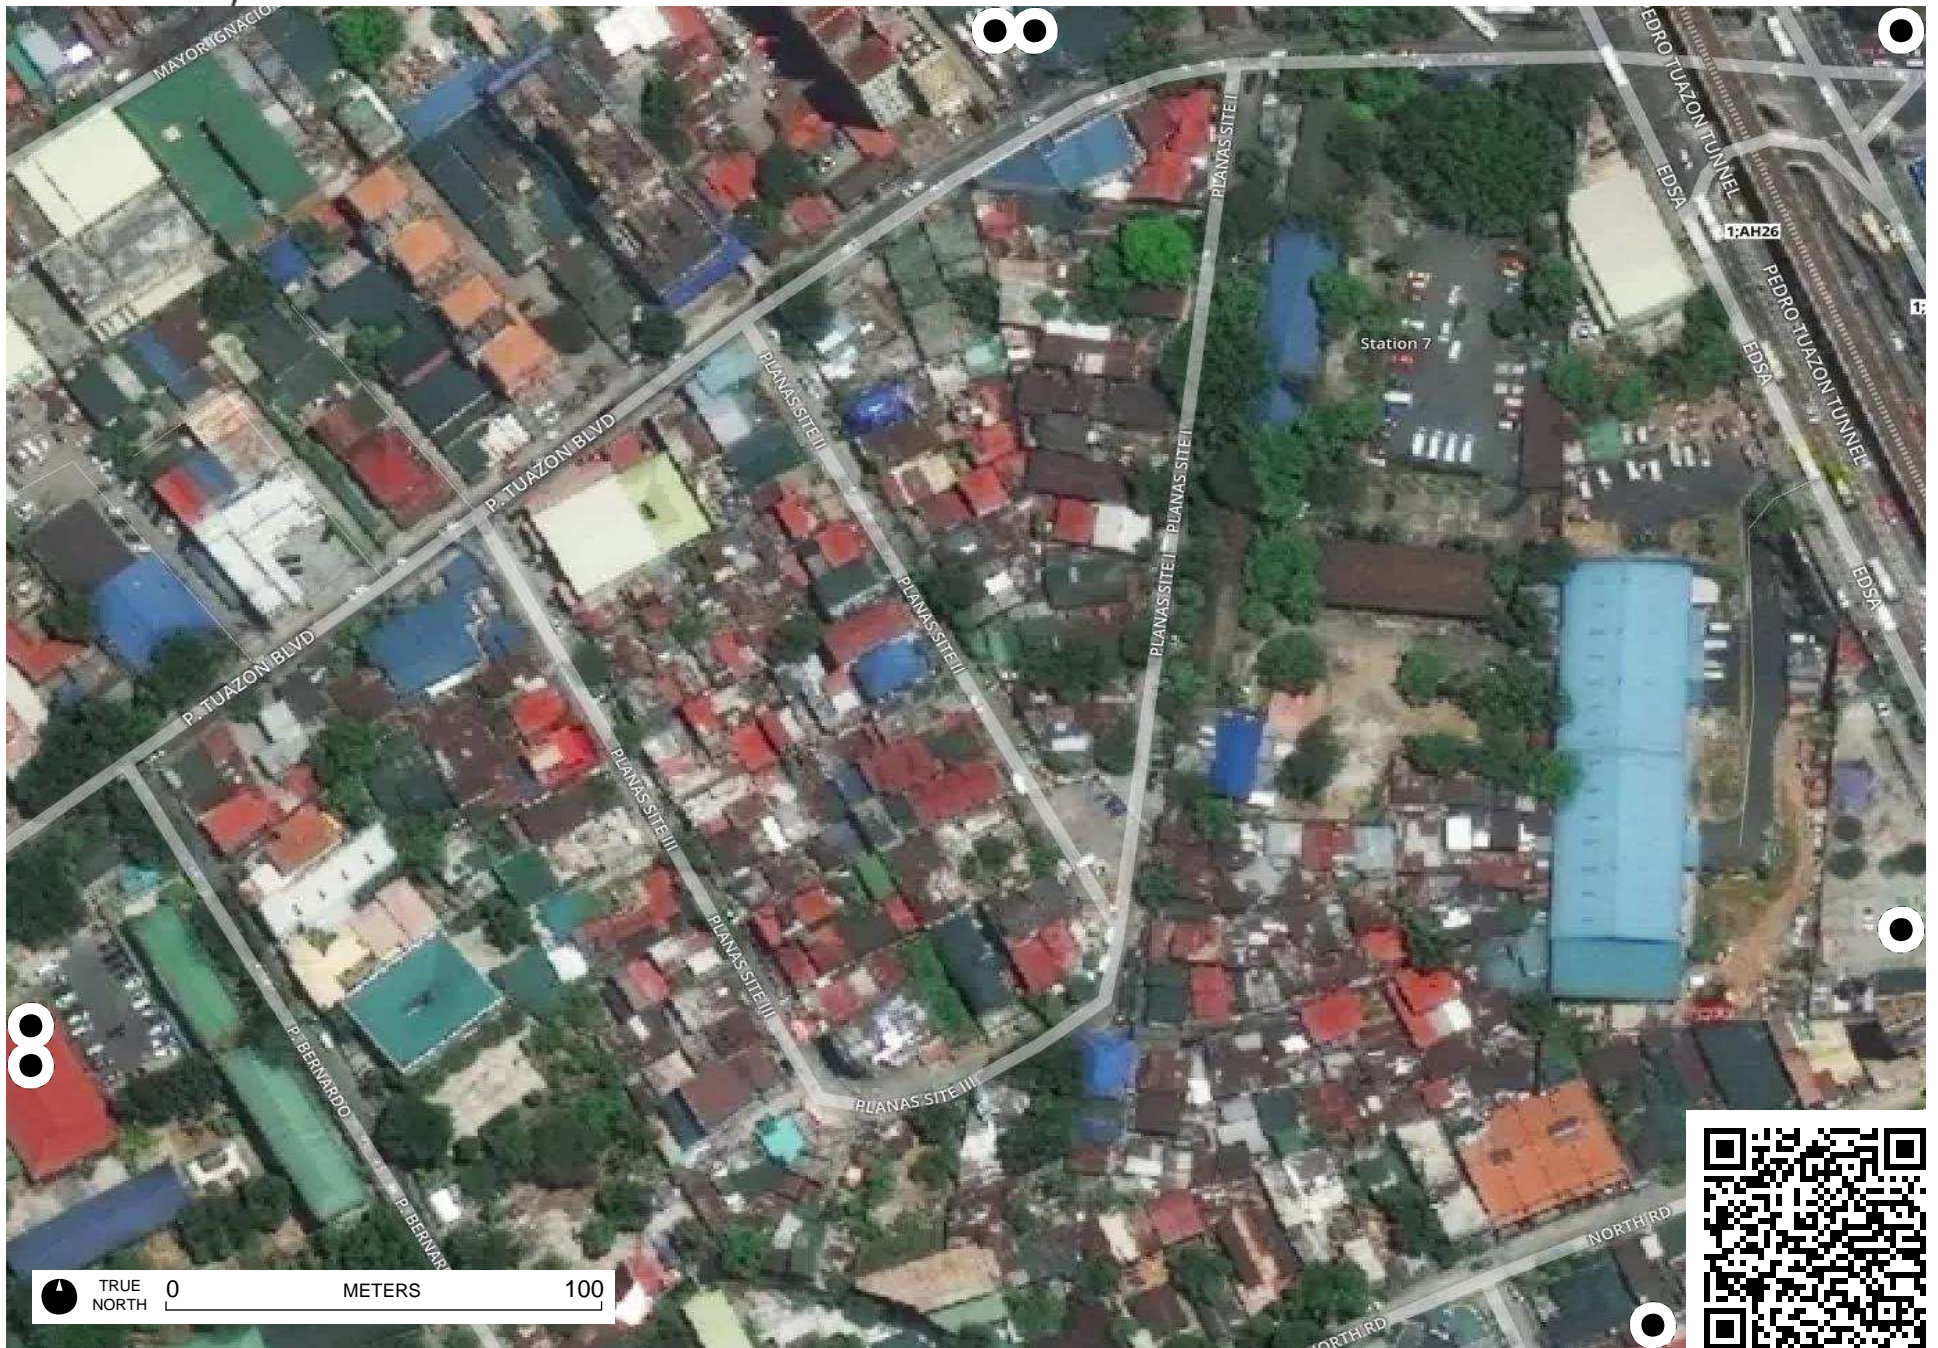

Field Papers

San Juan City, NCR, Philippines
<http://fieldpapers.org/atlas/slmc8fy0/A1>

TRUE NORTH 0 METERS 100

Field Papers

San Juan City, NCR, Philippines
<http://fieldpapers.org/atlas/slmc8fy0/A8>

Field Papers

San Juan City, NCR, Philippines
<http://fieldpapers.org/atlas/slmc8fy0/B10>

Field Papers

San Juan City, NCR, Philippines
<http://fieldpapers.org/atlasses/slmc8fy0/B13>

TRUE NORTH 0 METERS 100

TRUE NORTH 0 100 METERS