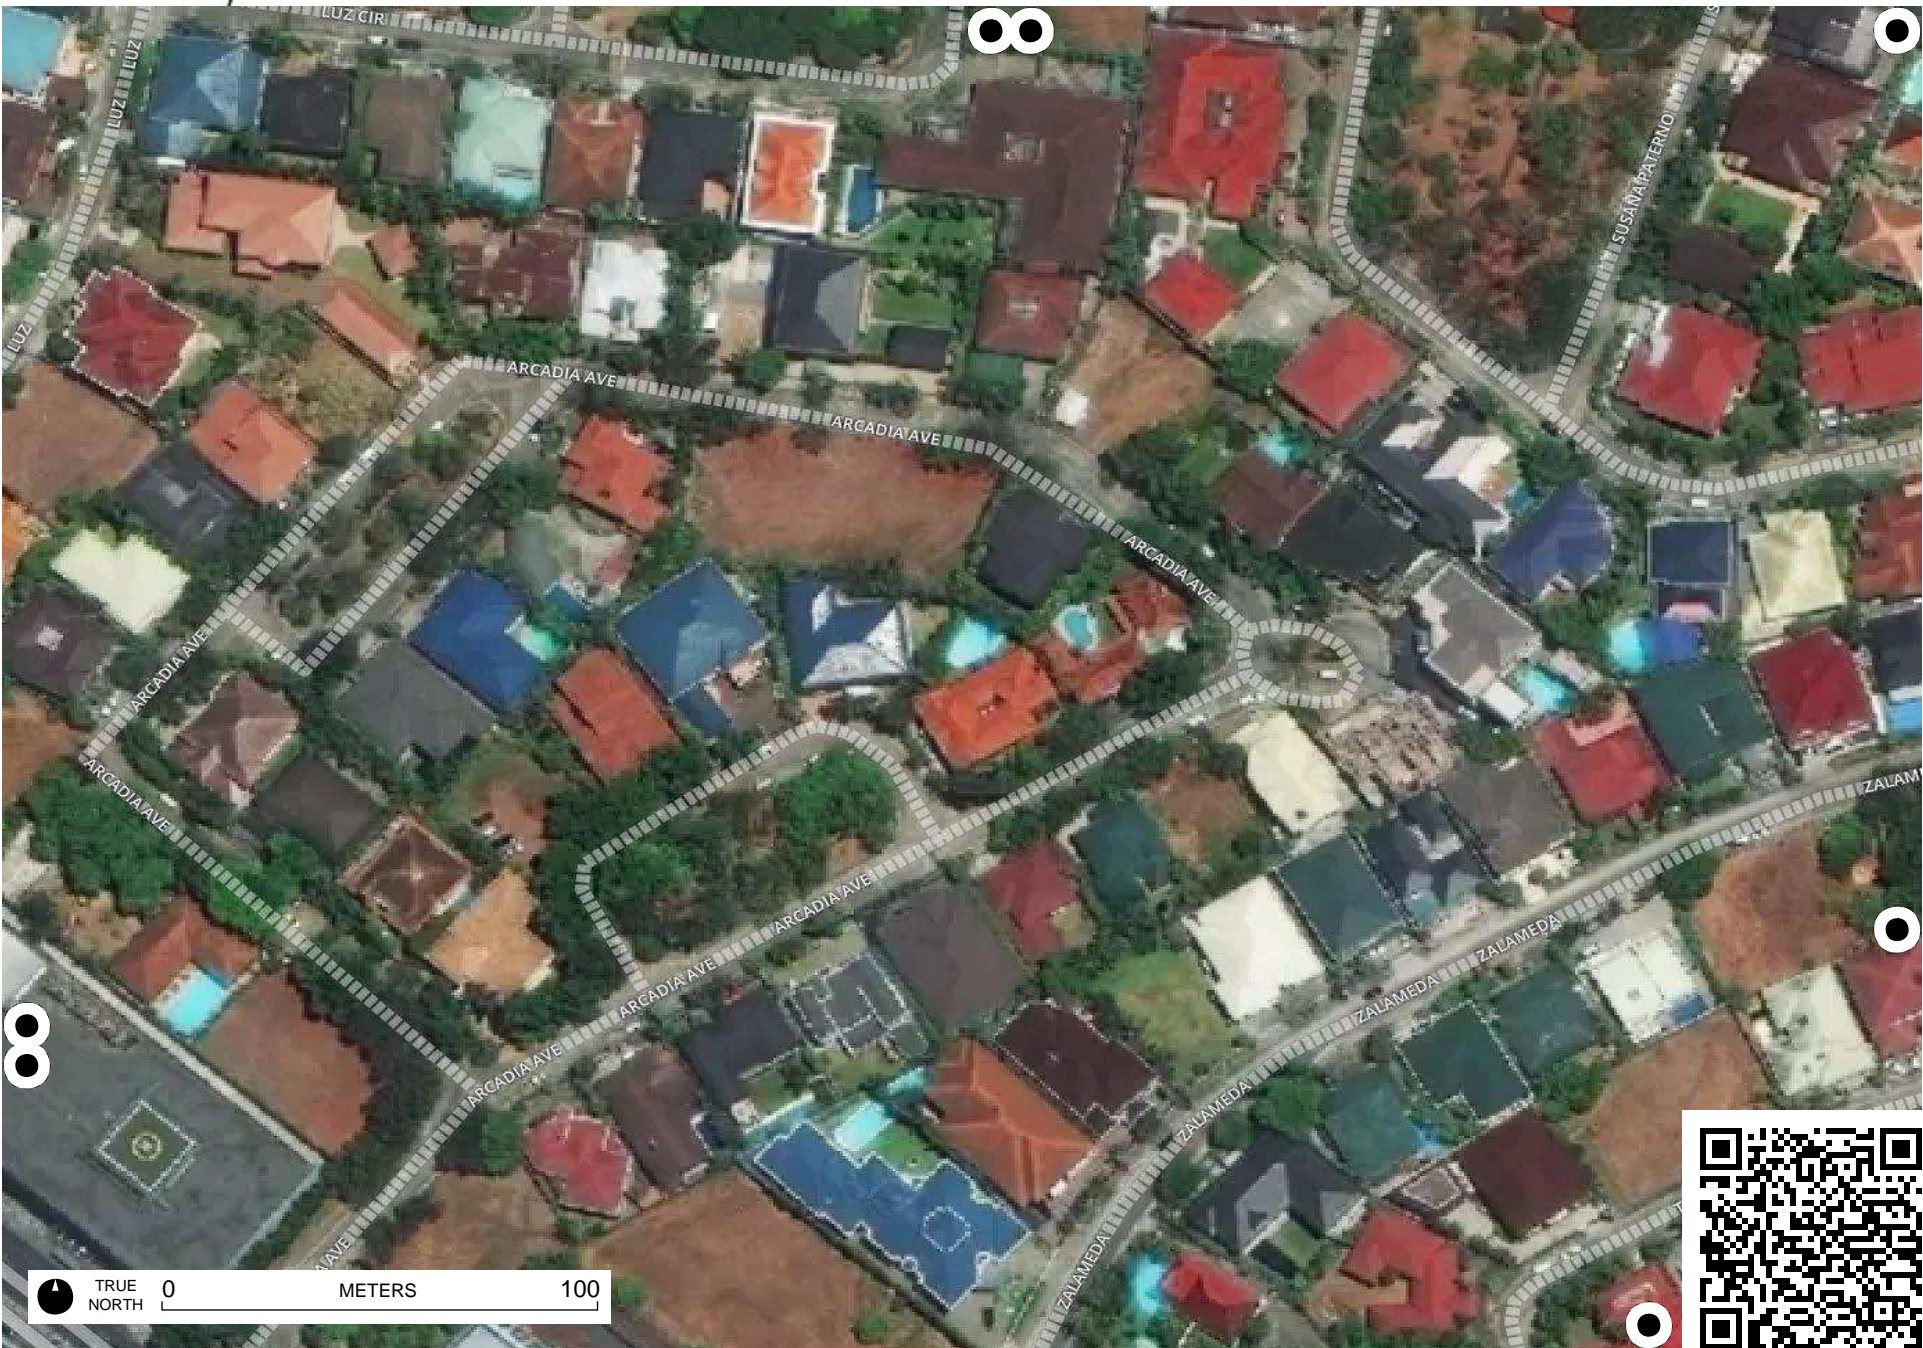

Field Papers

TRUE NORTH 0 METERS 100

Iglesia ni Cristo
Lokal ng F. Manalo

TRUE NORTH 0 METERS 100

Field Papers

San Juan City, NCR, Philippines
<http://fieldpapers.org/atlas/slmc8fy0/K1>

Field Papers

San Juan City, NCR, Philippines
<http://fieldpapers.org/atlasses/slmc8fy0/K10>