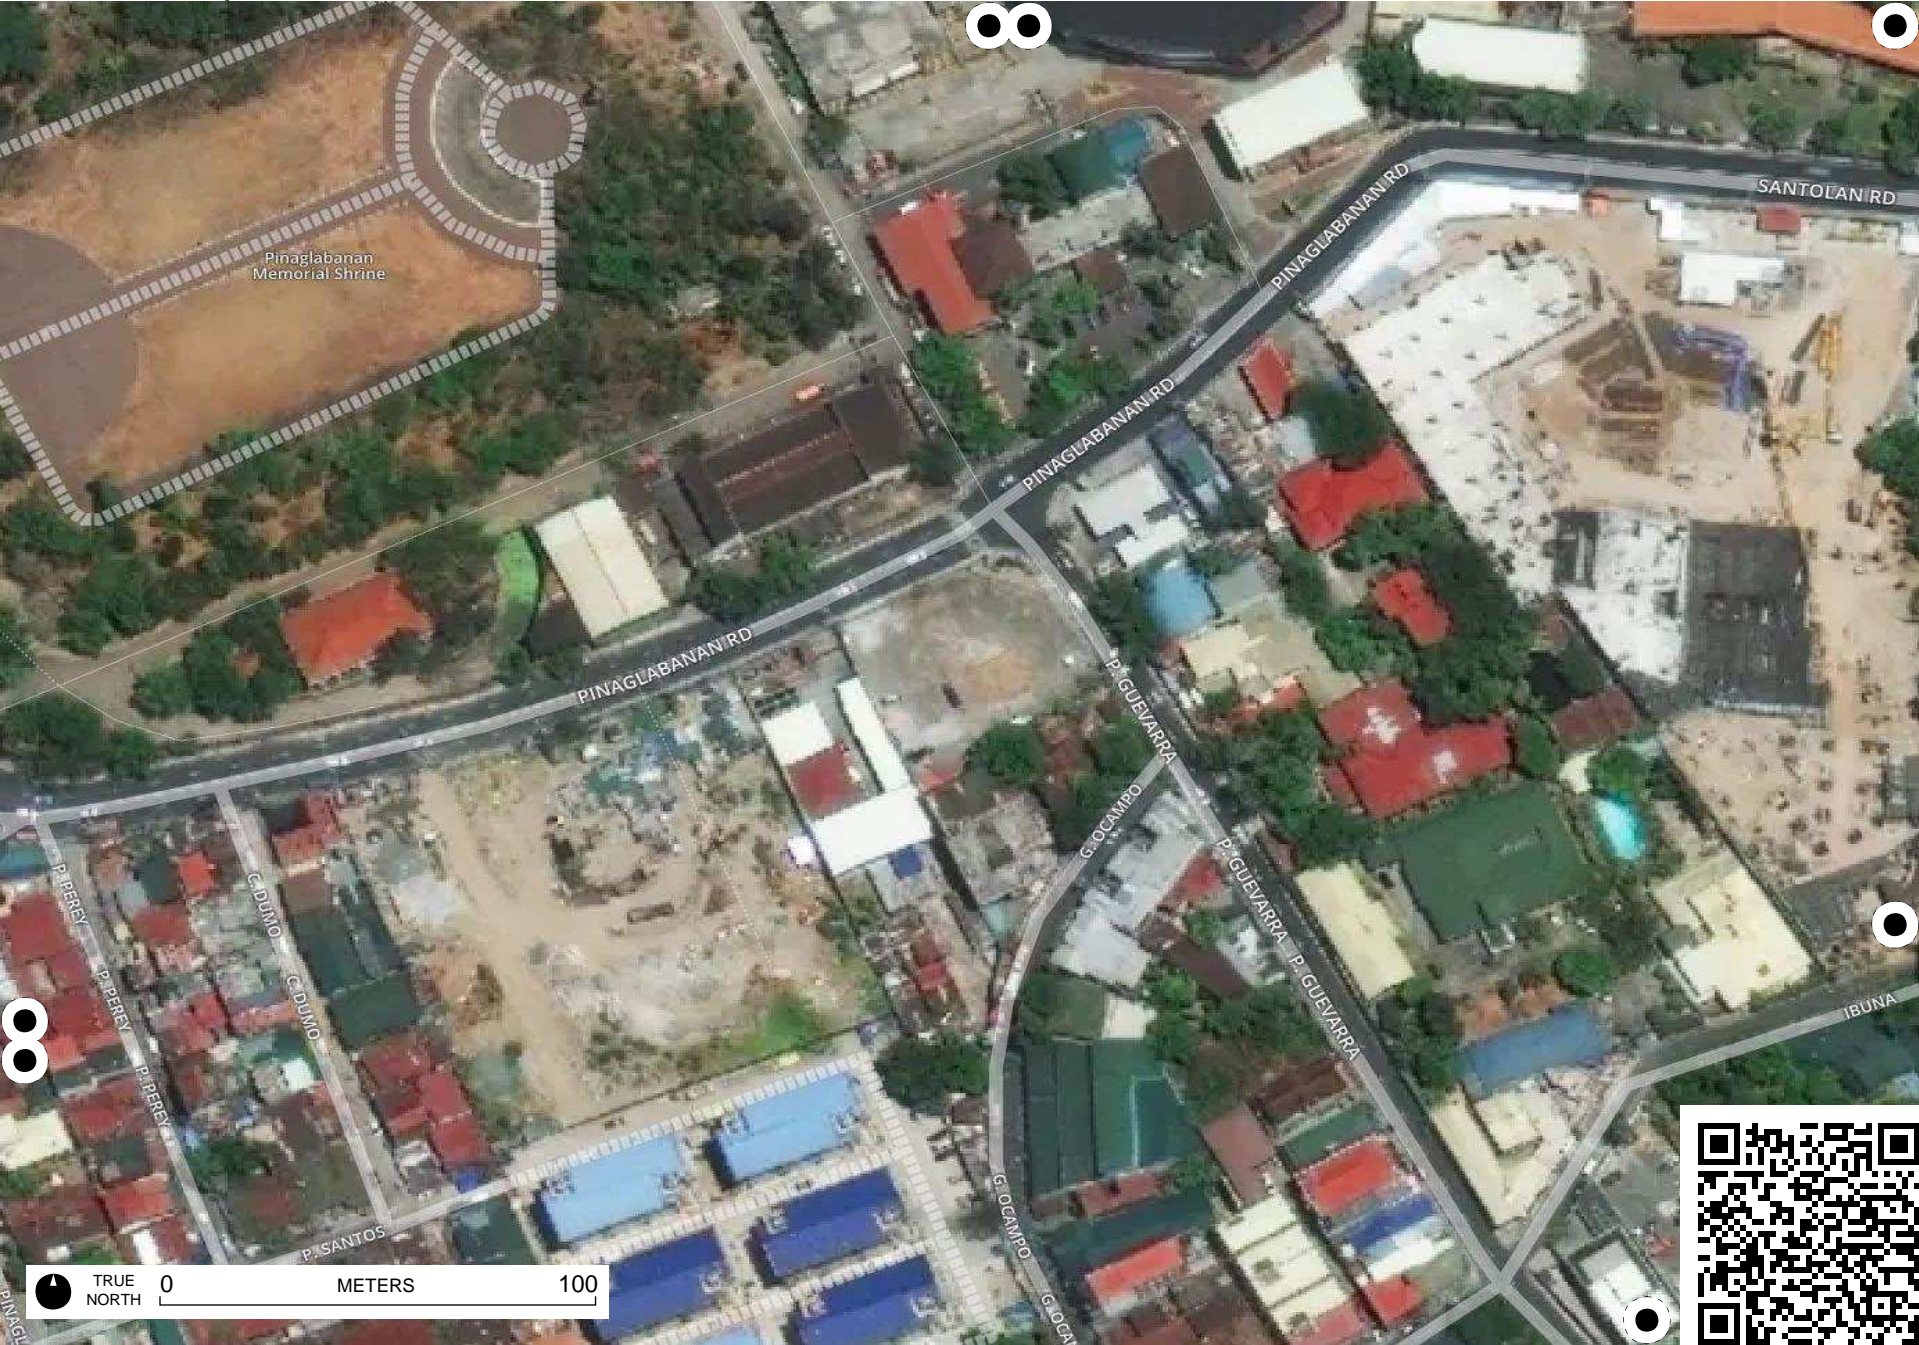

TRUE NORTH 0 100 METERS

TRUE NORTH 0 100 METERS

Field Papers

San Juan City, NCR, Philippines
<http://fieldpapers.org/atlas/slmc8fy0/G6>

TRUE NORTH 0 METERS 100

TRUE NORTH 0 METERS 100

TRUE NORTH 0 METERS 100