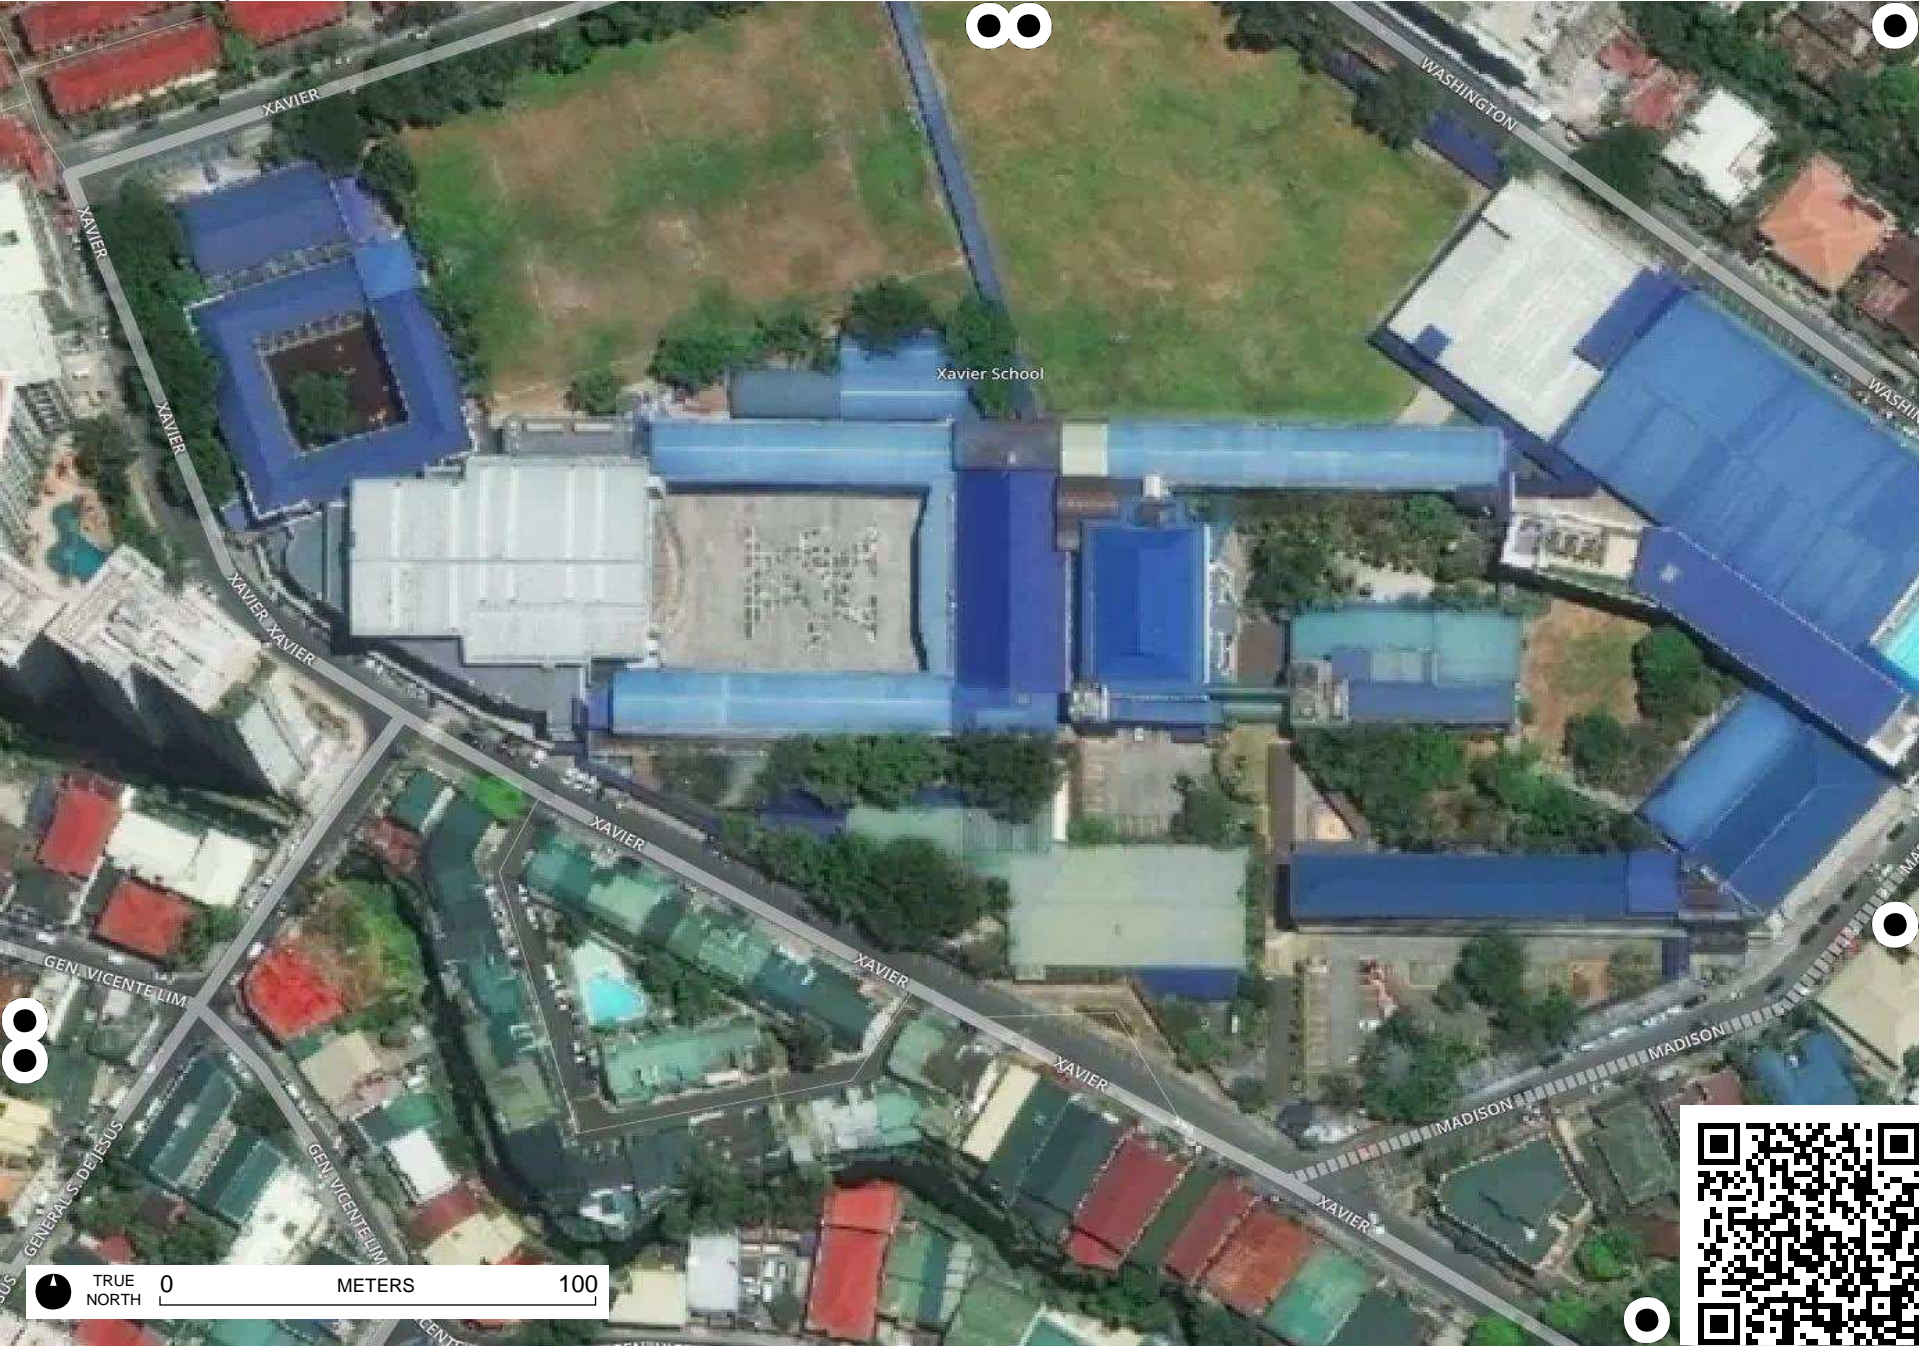

TRUE NORTH 0 100 METERS

TRUE NORTH 0 100 METERS

Field Papers

San Juan City, NCR, Philippines
<http://fieldpapers.org/atlas/slmc8fy0/G6>

TRUE NORTH 0 METERS 100

TRUE NORTH 0 METERS 100

TRUE NORTH 0 METERS 100