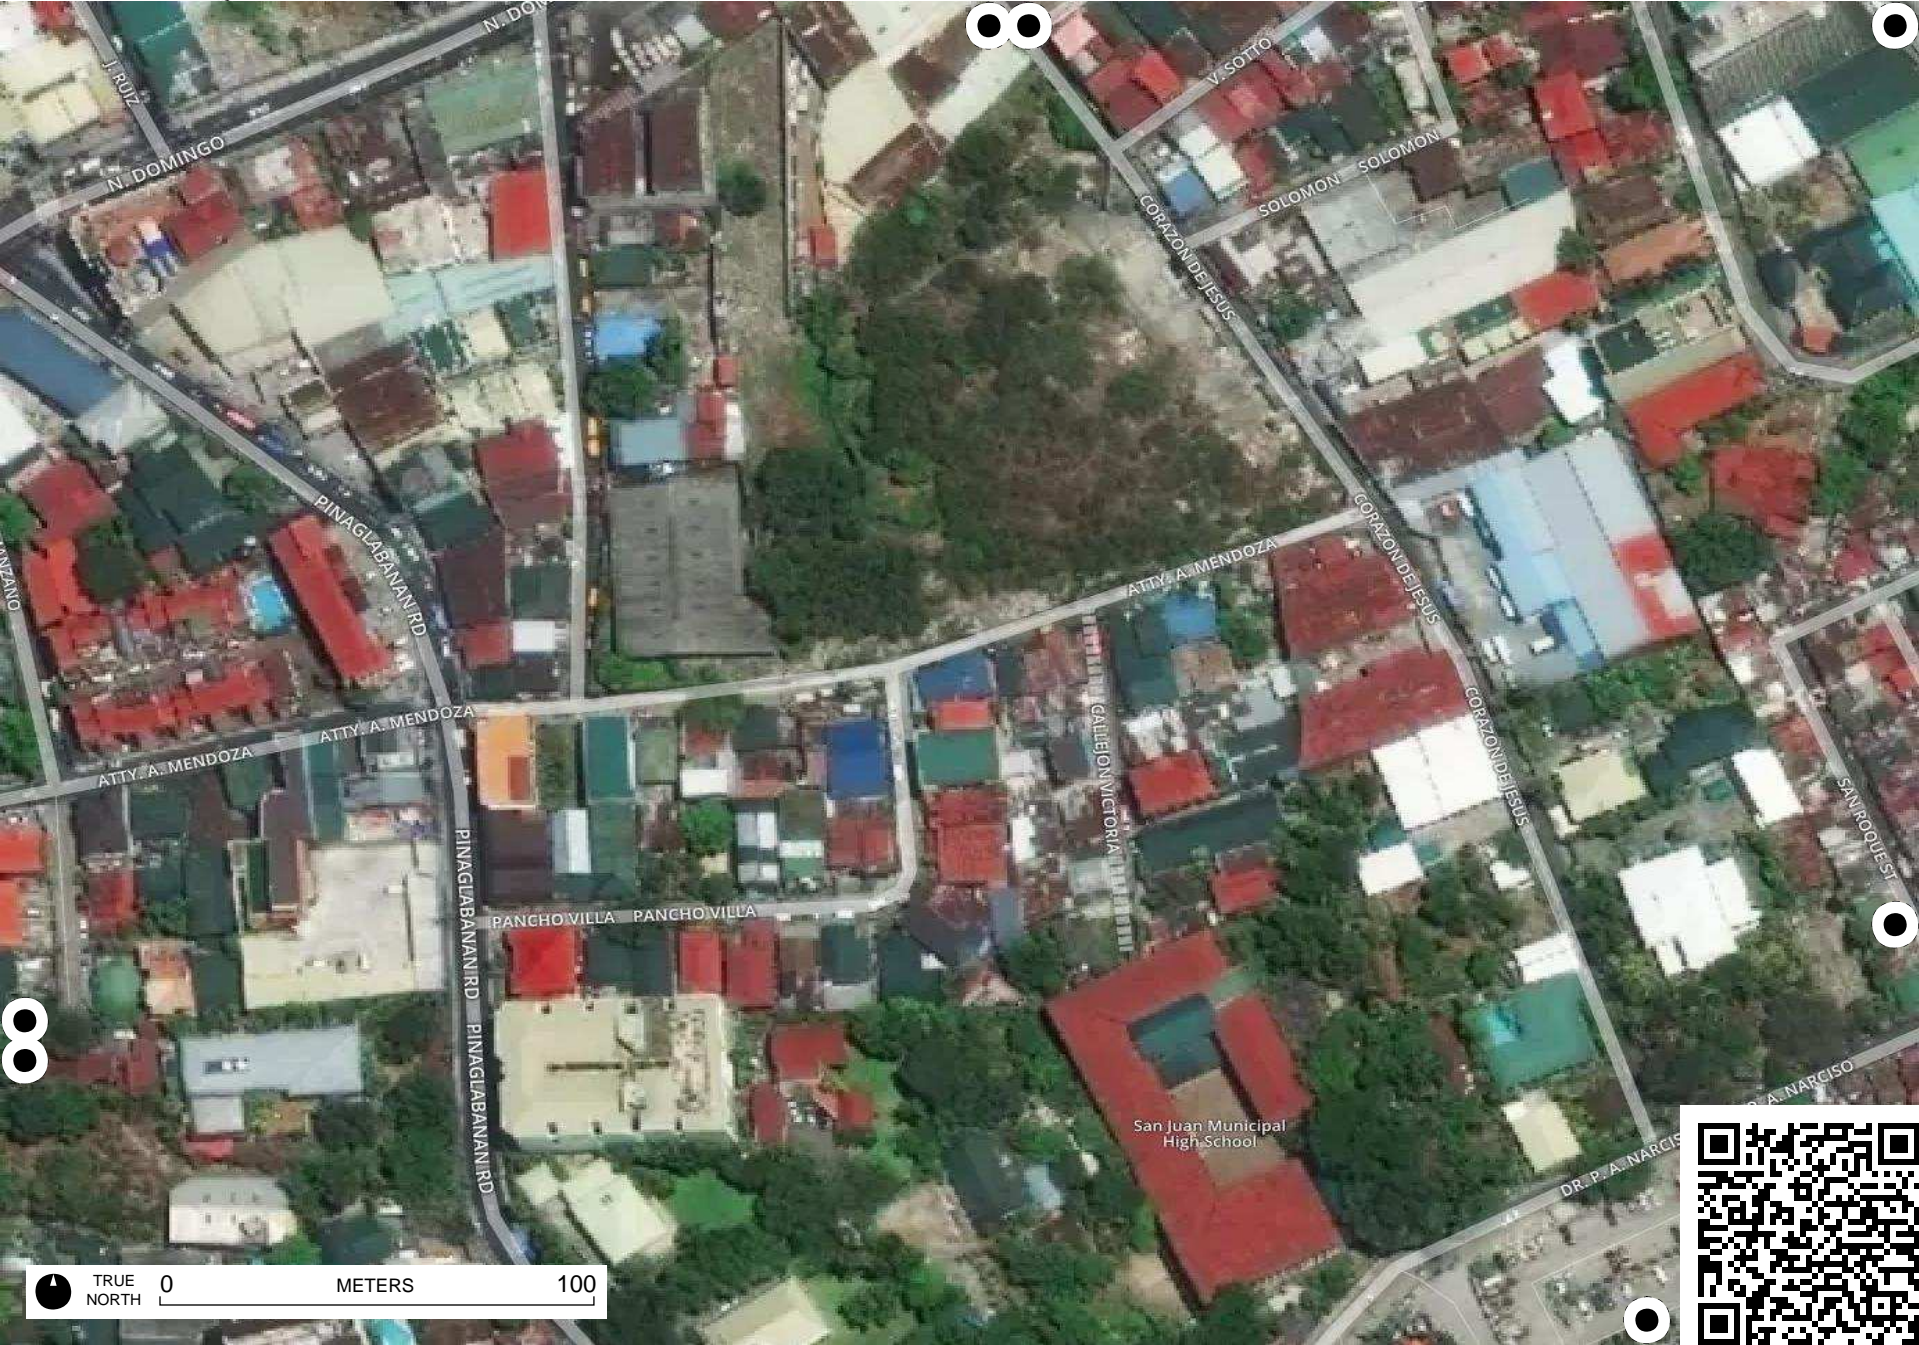

TRUE NORTH 0 100 METERS

TRUE NORTH 0 100 METERS

Field Papers

San Juan City, NCR, Philippines
<http://fieldpapers.org/atlas/slmc8fy0/G6>

TRUE NORTH 0 METERS 100

TRUE NORTH 0 METERS 100

TRUE NORTH 0 METERS 100