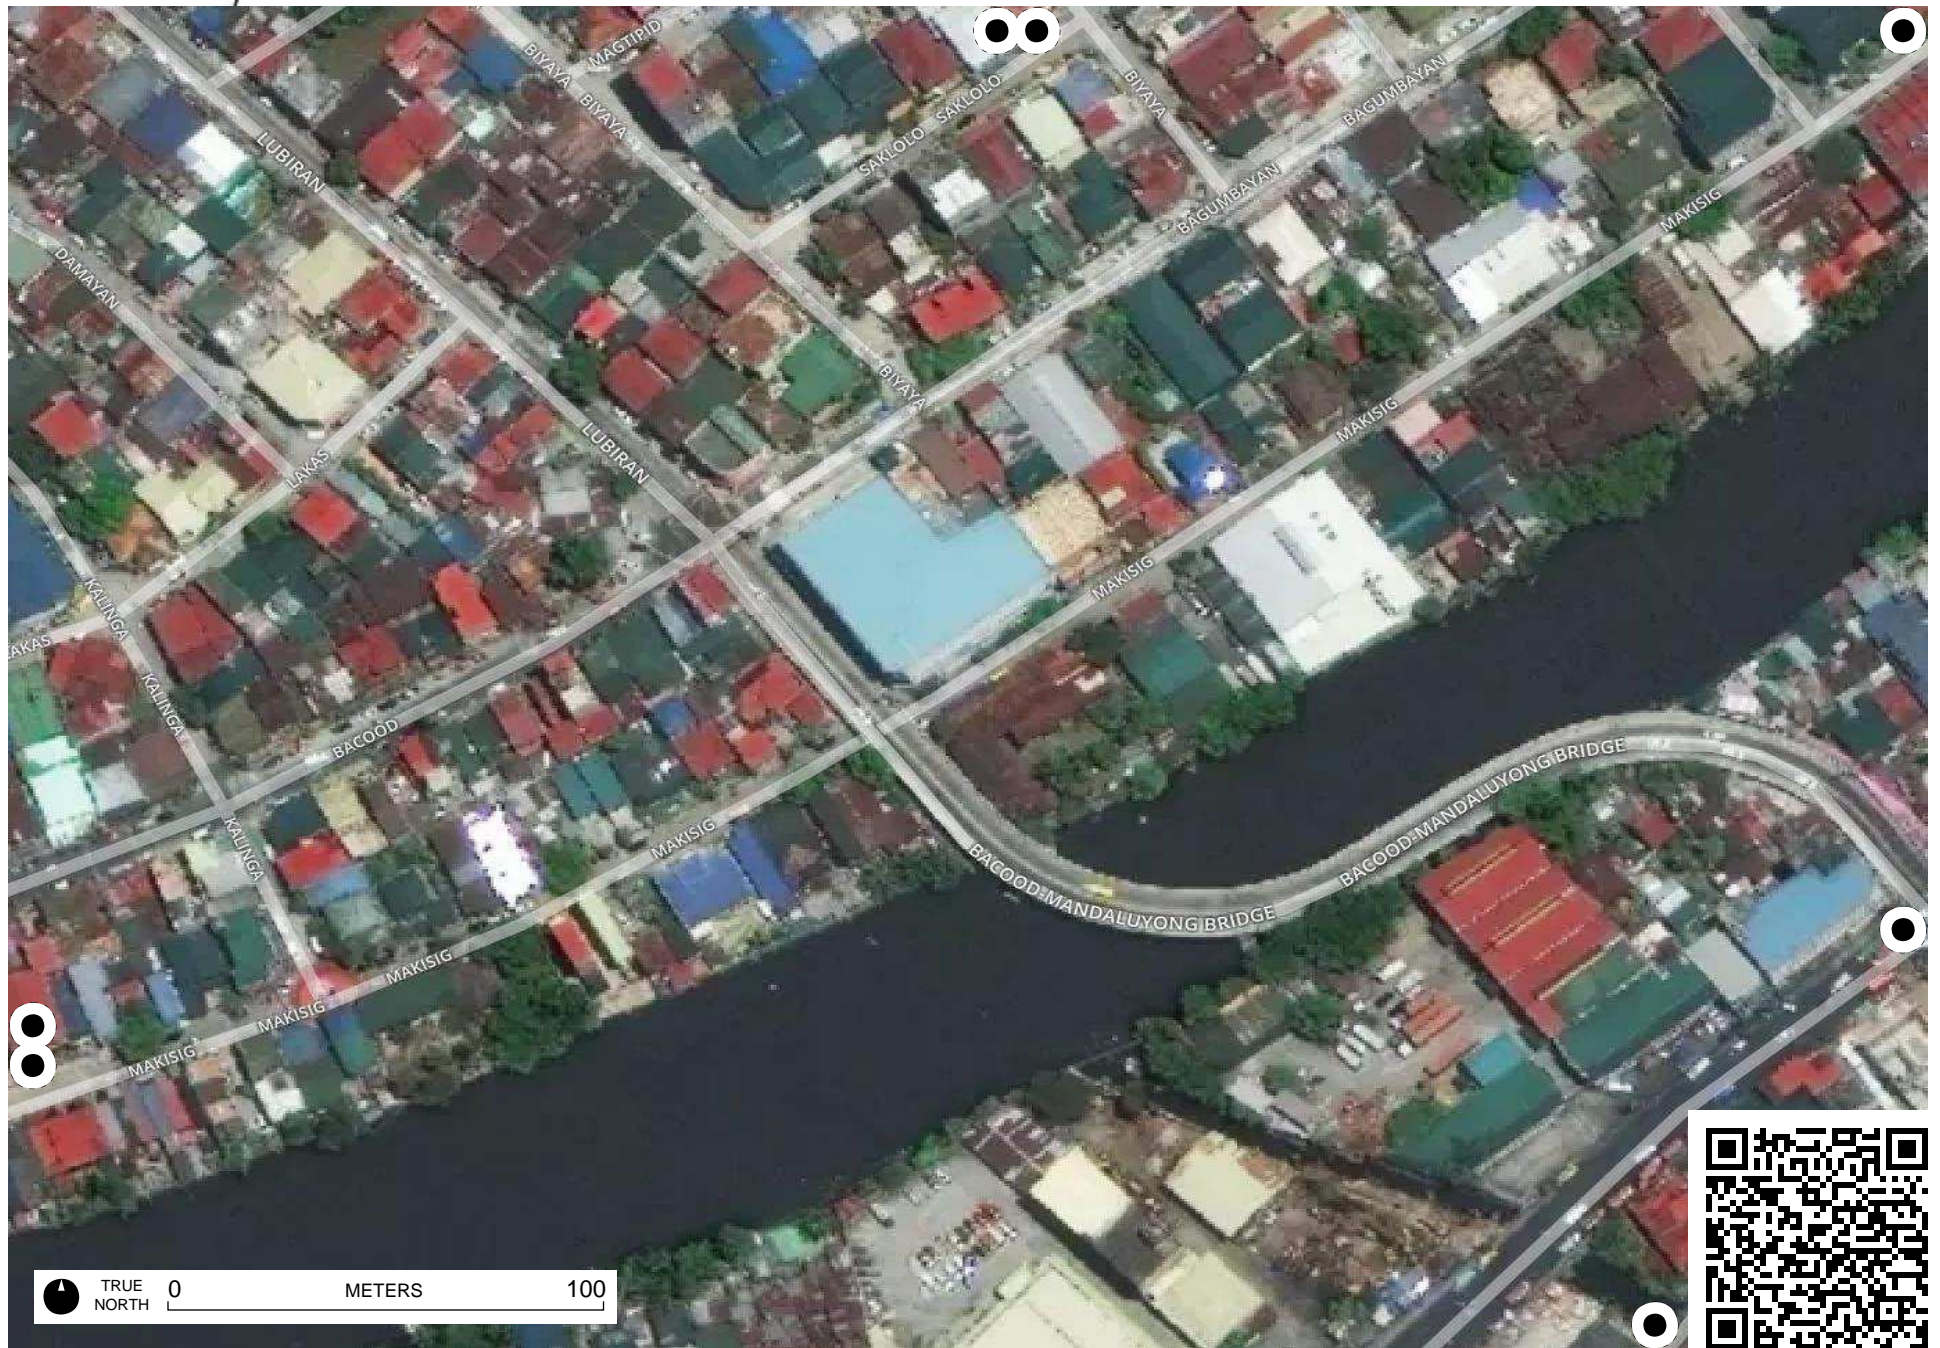

TRUE NORTH 0 METERS 100

TRUE NORTH 0 100 METERS

Field Papers

San Juan City, NCR, Philippines
<http://fieldpapers.org/atlas/slmc8fy0/L8>

TRUE NORTH 0 METERS 100

Field Papers

San Juan City, NCR, Philippines
<http://fieldpapers.org/atlas/slmc8fy0/M1>