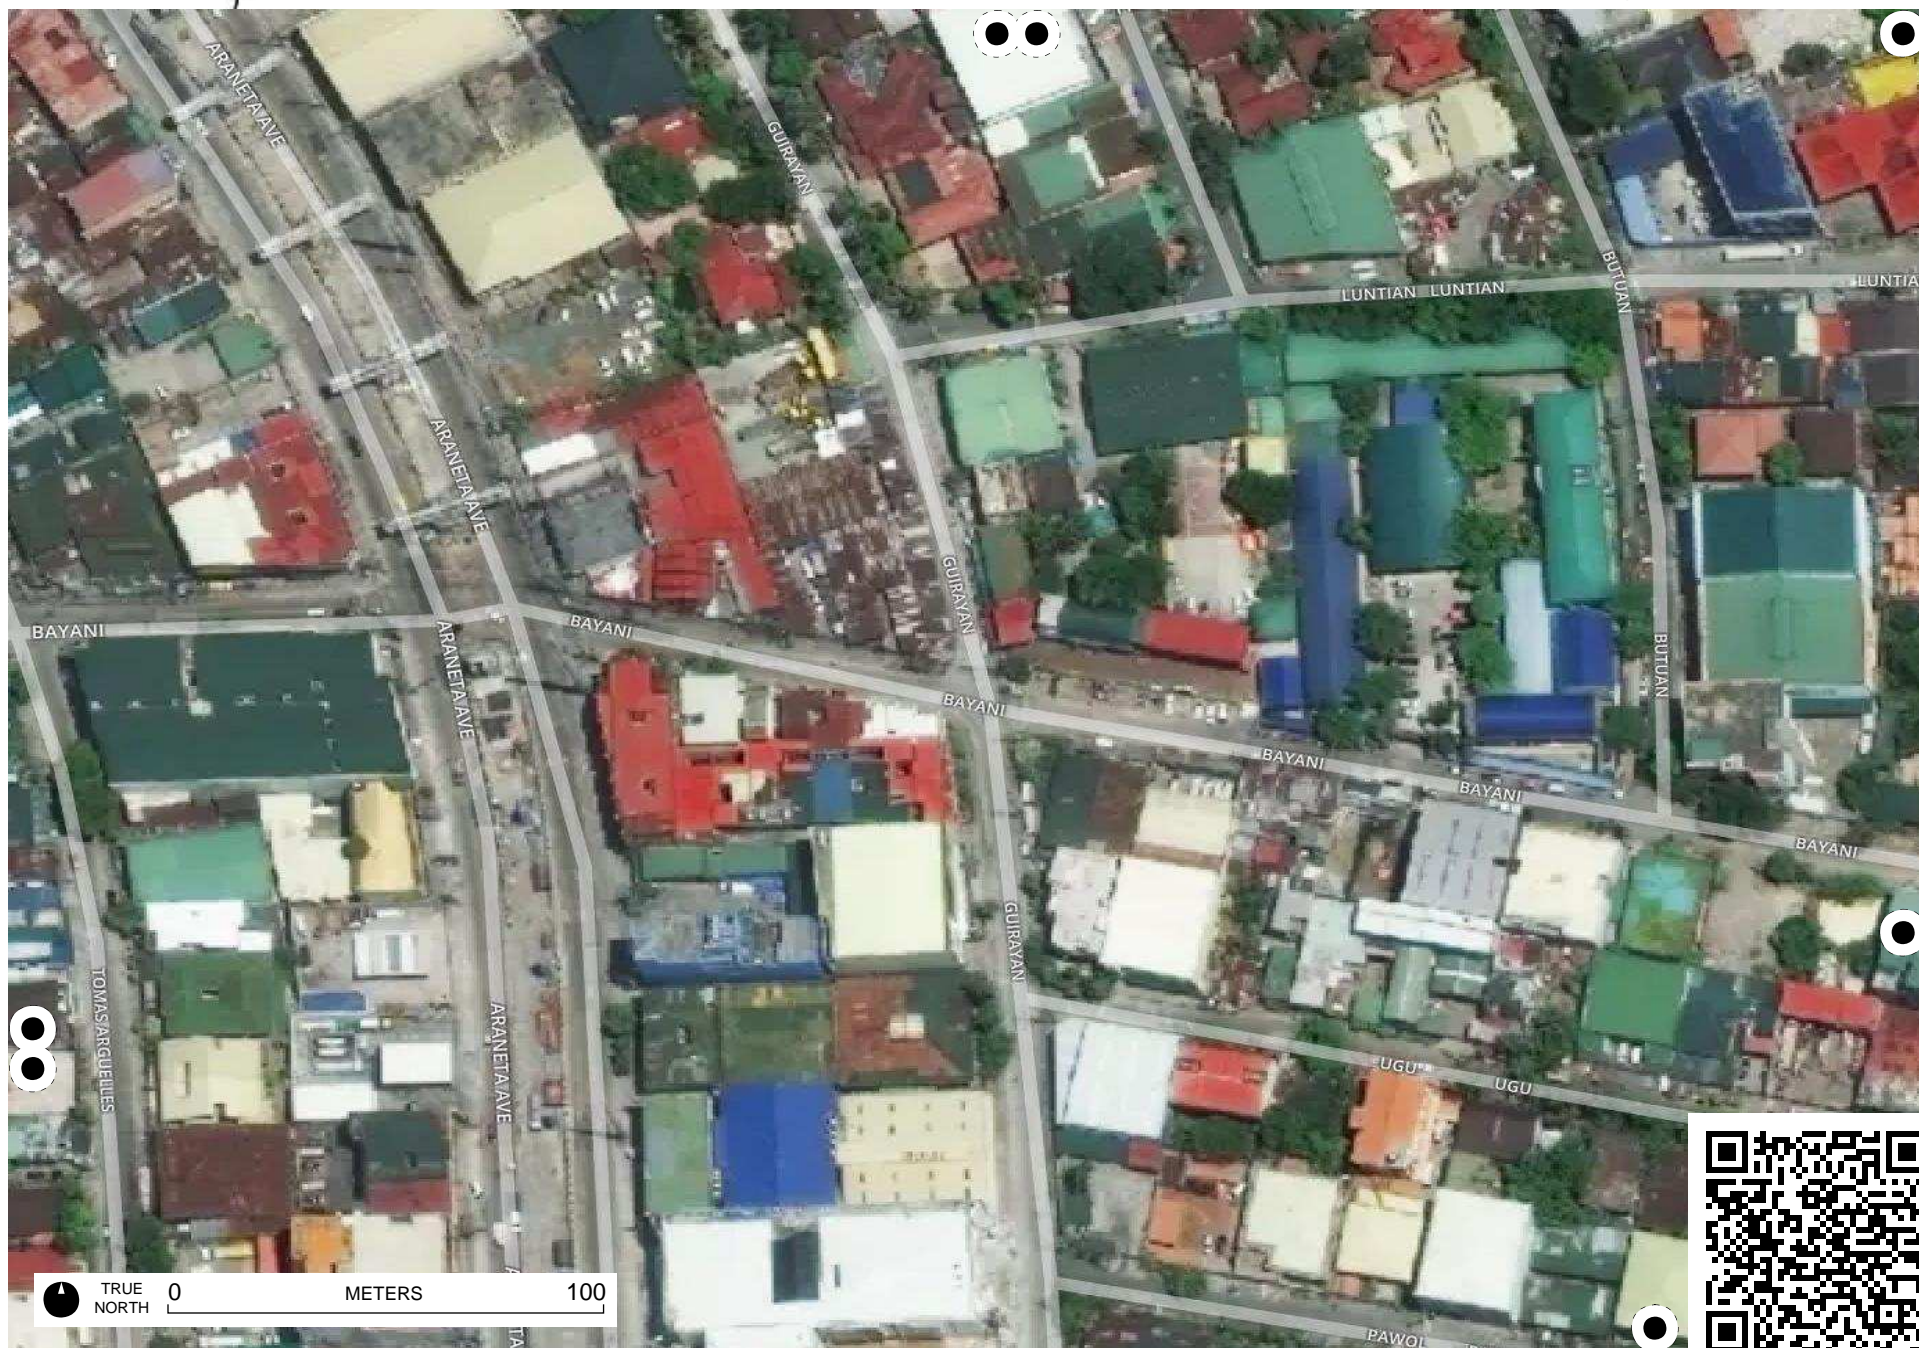

Field Papers

San Juan City, NCR, Philippines
<http://fieldpapers.org/atlas/slmc8fy0/A1>

TRUE NORTH 0 METERS 100

Field Papers

San Juan City, NCR, Philippines
<http://fieldpapers.org/atlas/slmc8fy0/A8>

Field Papers

San Juan City, NCR, Philippines
<http://fieldpapers.org/atlas/slmc8fy0/B10>

Field Papers

San Juan City, NCR, Philippines
<http://fieldpapers.org/atlasses/slmc8fy0/B13>

TRUE NORTH 0 METERS 100

TRUE NORTH 0 100 METERS