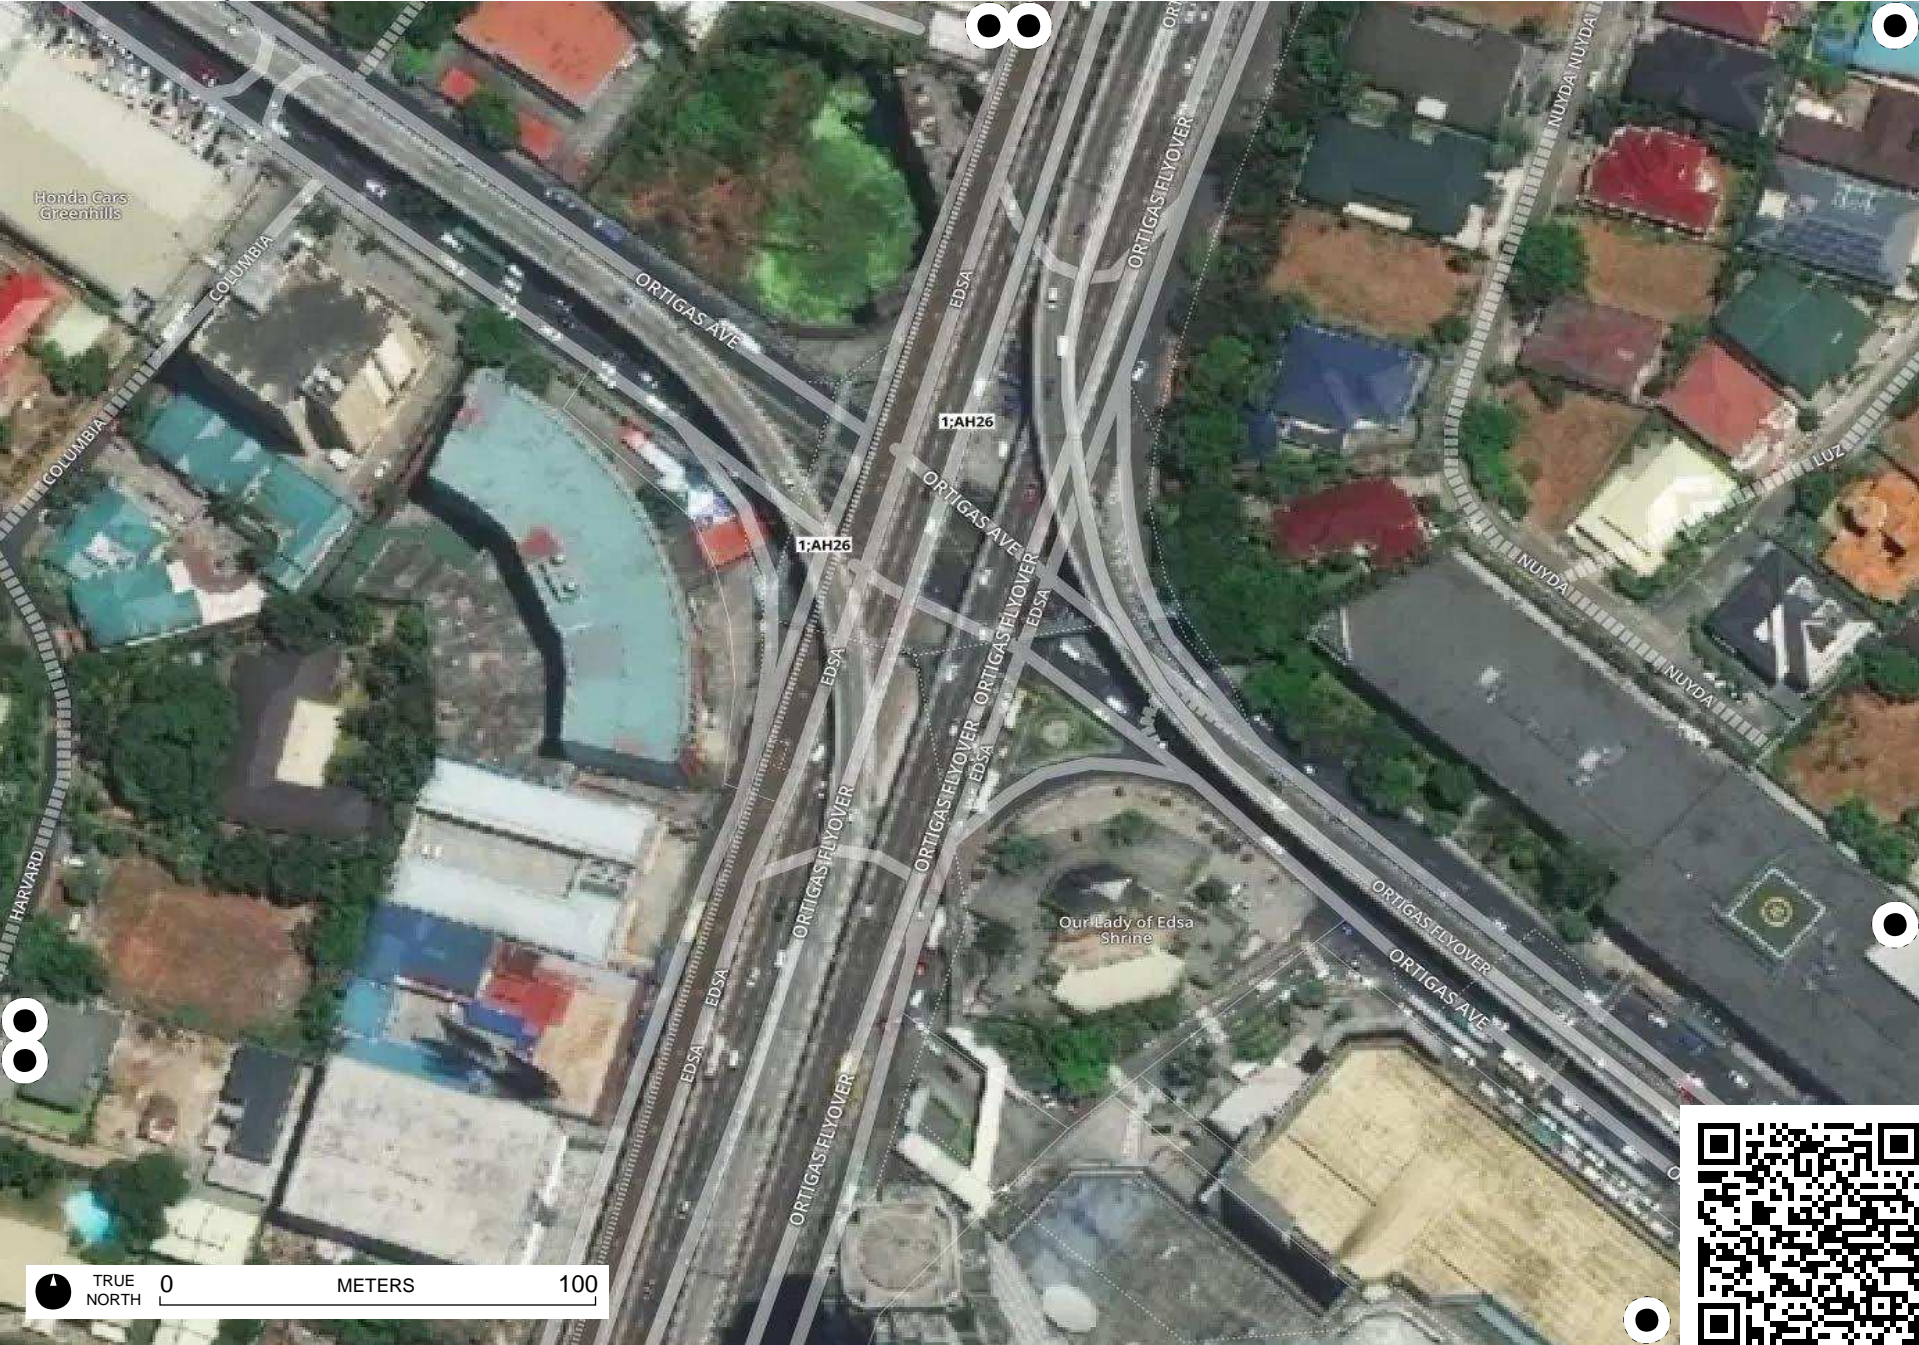

Field Papers

TRUE NORTH 0 METERS 100

Iglesia ni Cristo
Lokal ng F. Manalo

TRUE NORTH 0 METERS 100

Field Papers

San Juan City, NCR, Philippines
<http://fieldpapers.org/atlas/slmc8fy0/K1>

Field Papers

San Juan City, NCR, Philippines
<http://fieldpapers.org/atlasses/slmc8fy0/K10>