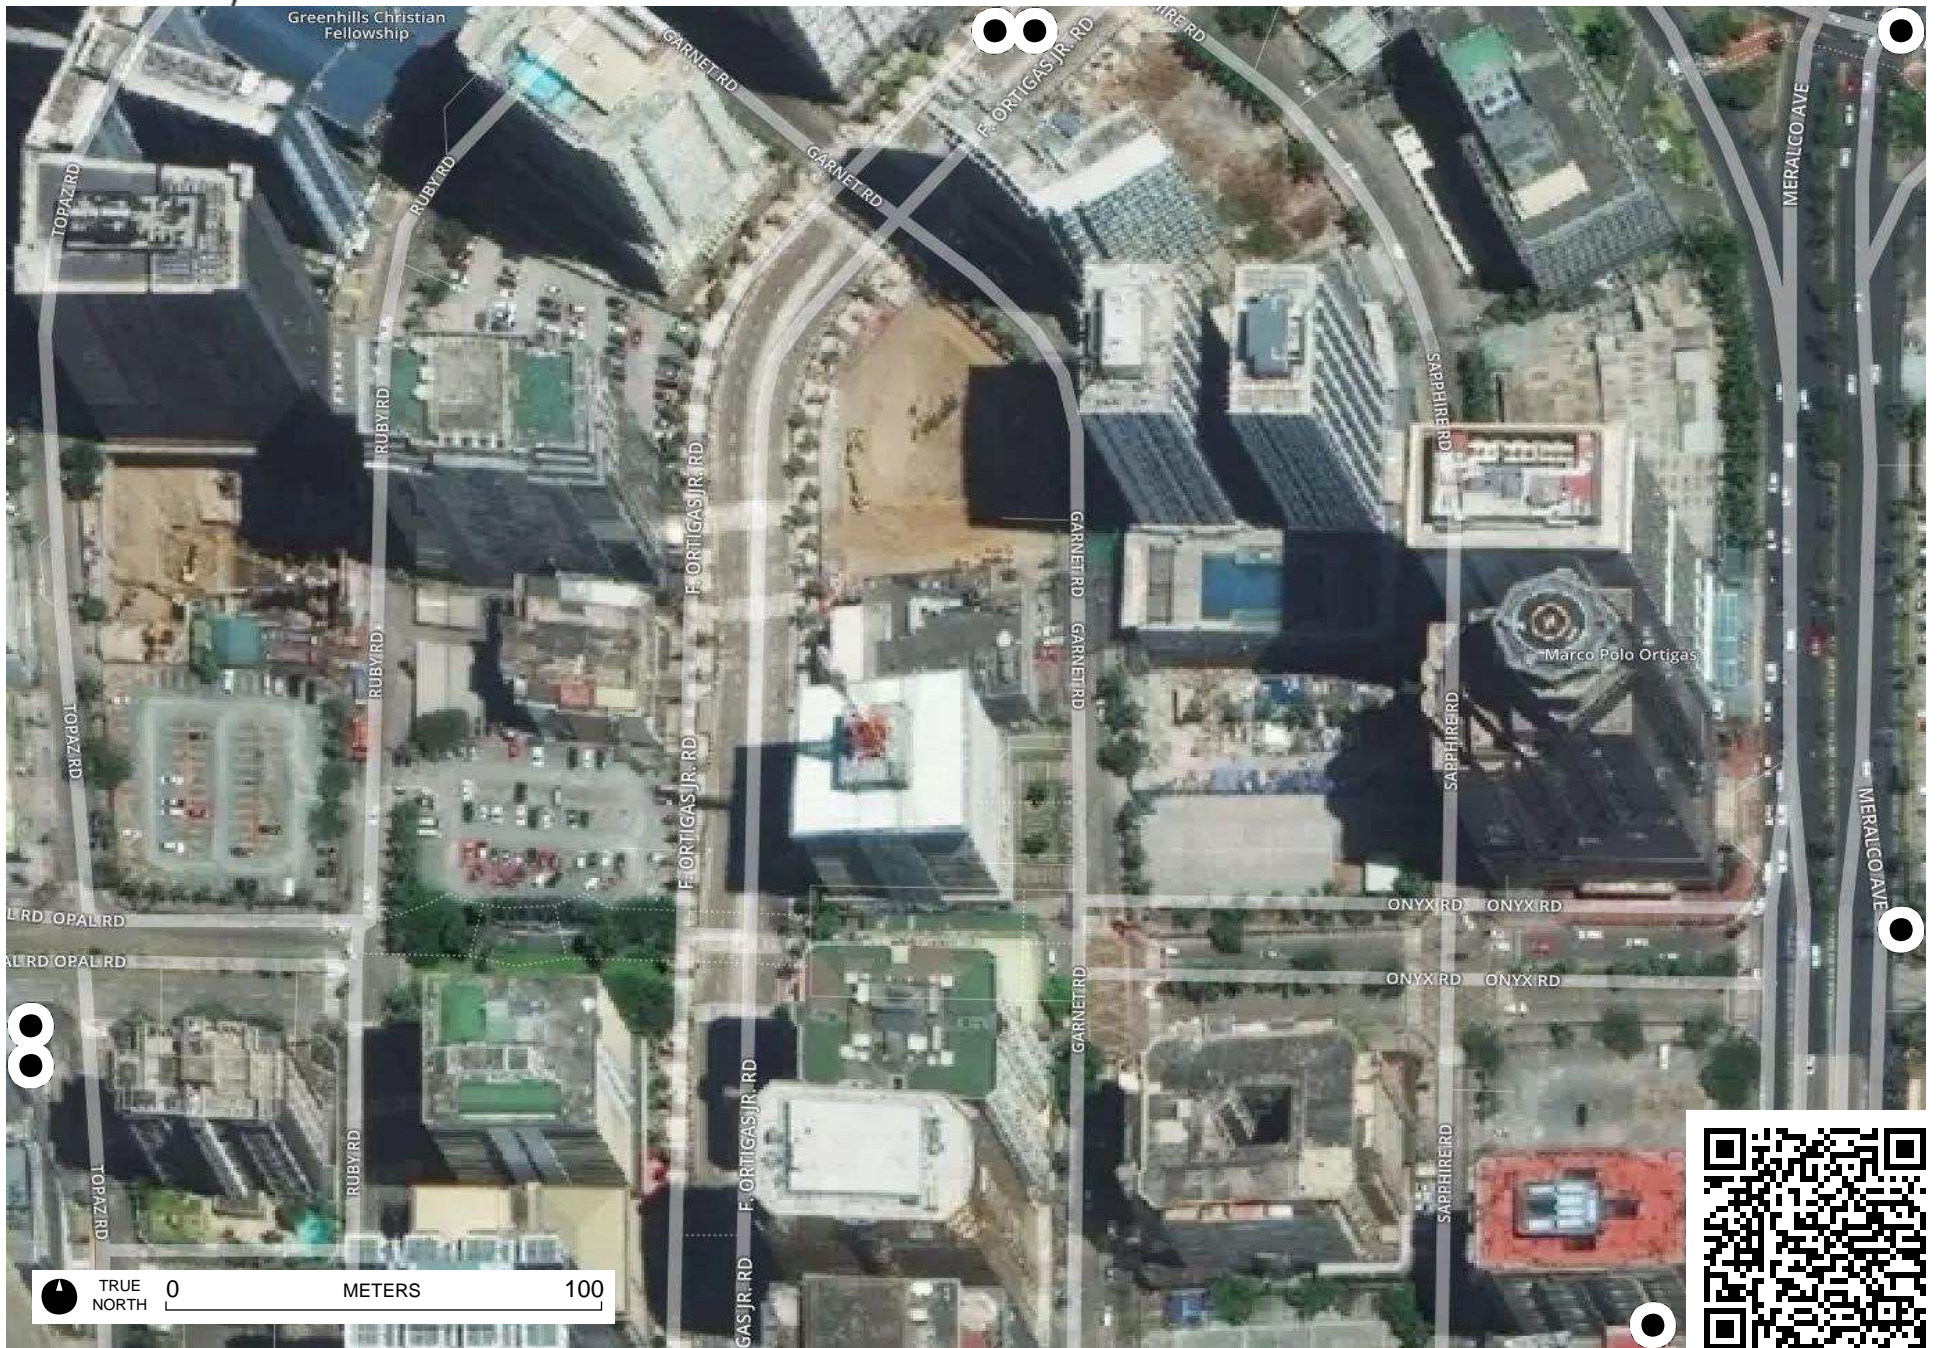

TRUE NORTH 0 METERS 100

TRUE NORTH 0 100 METERS

Field Papers

San Juan City, NCR, Philippines
<http://fieldpapers.org/atlas/slmc8fy0/L8>

TRUE NORTH 0 METERS 100

Field Papers

San Juan City, NCR, Philippines
<http://fieldpapers.org/atlas/slmc8fy0/M1>