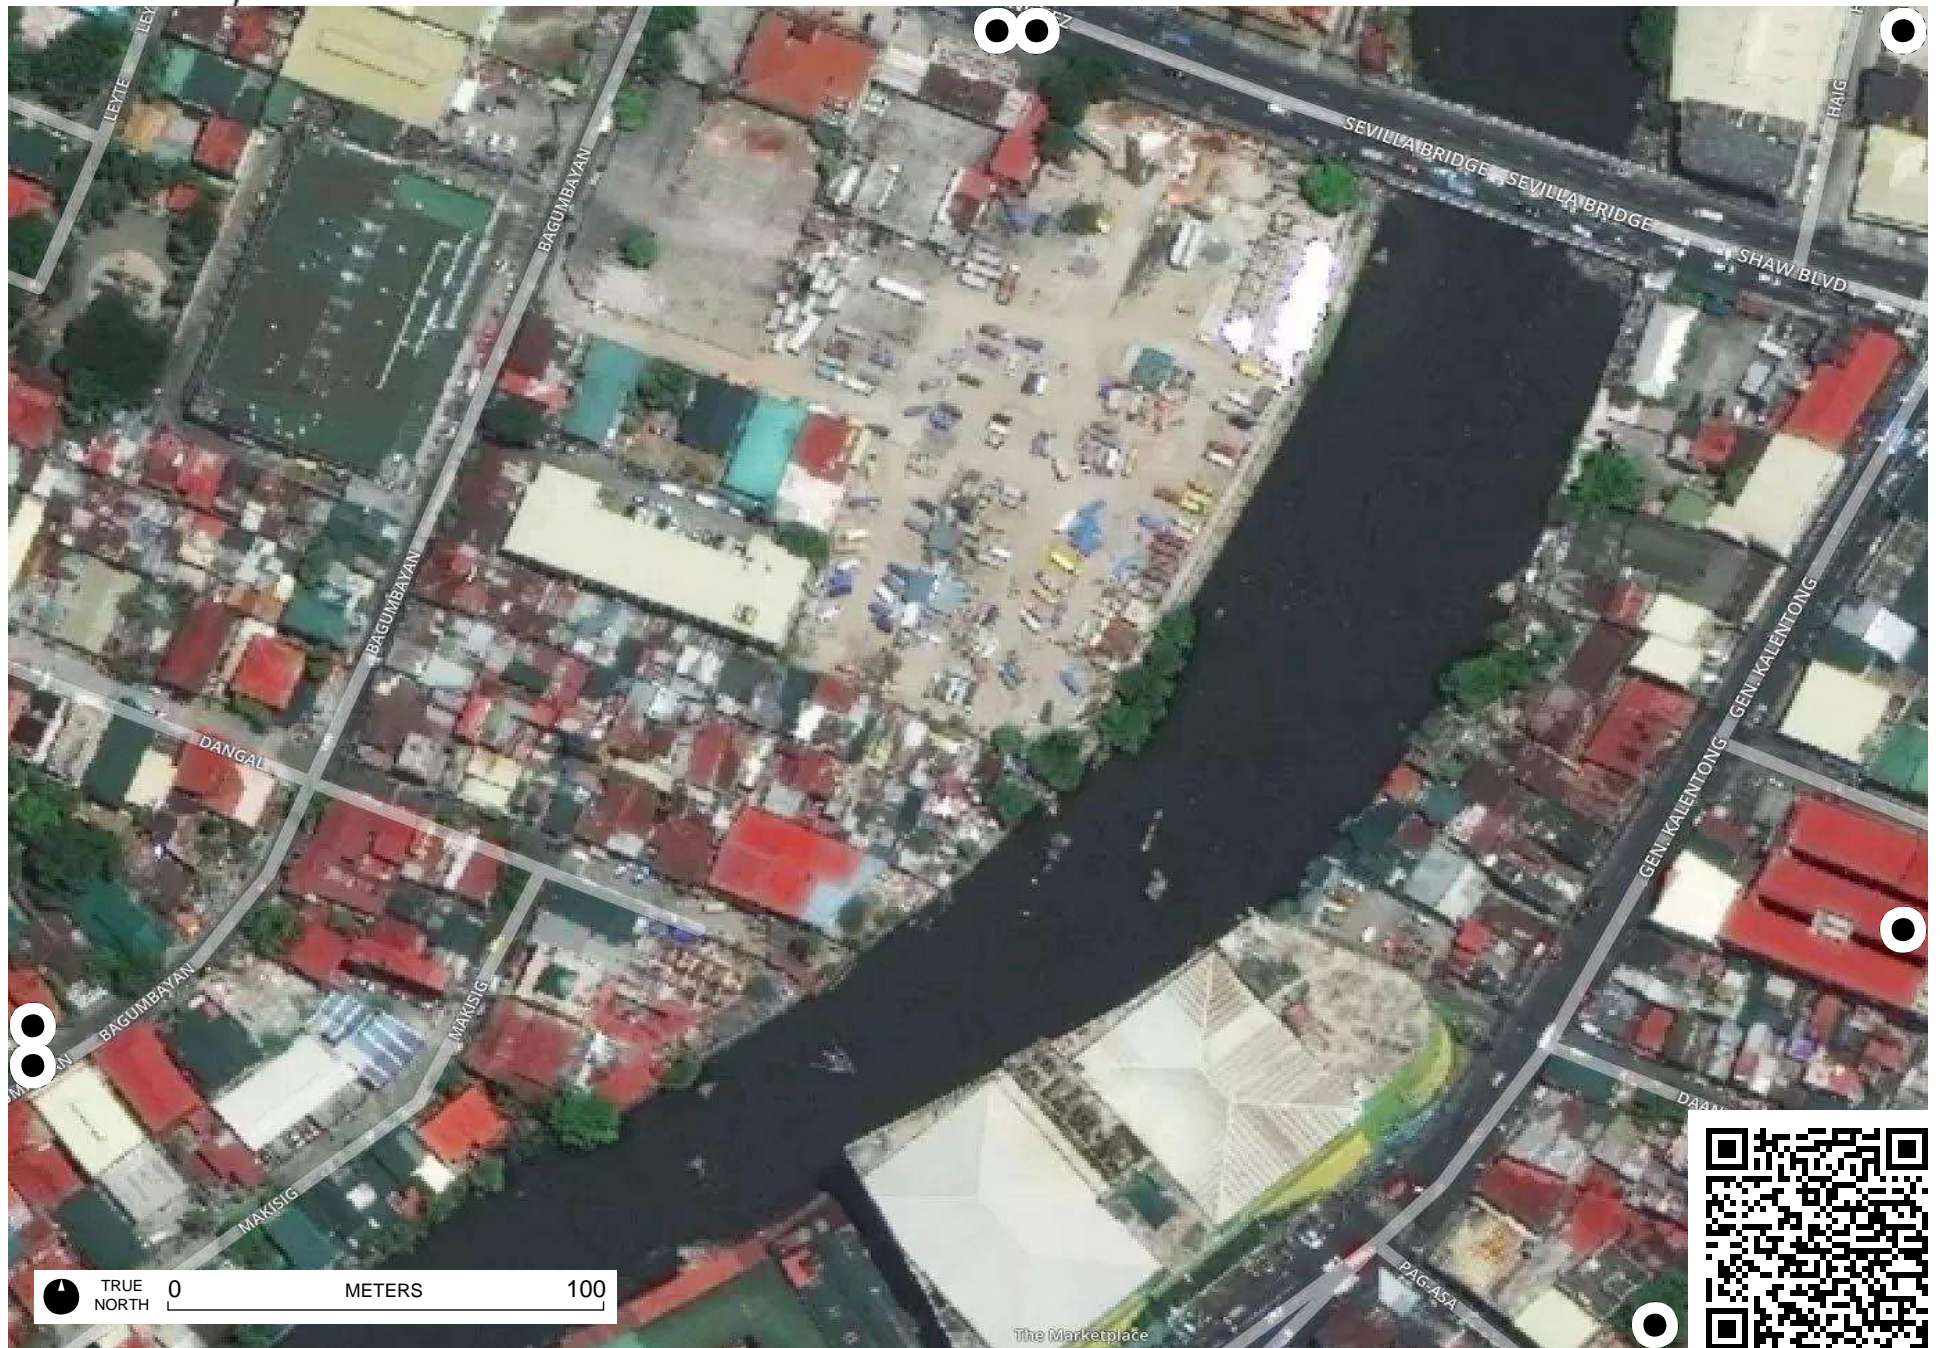

Field Papers

San Juan City, NCR, Philippines
<http://fieldpapers.org/atlas/slmc8fy0/K3>