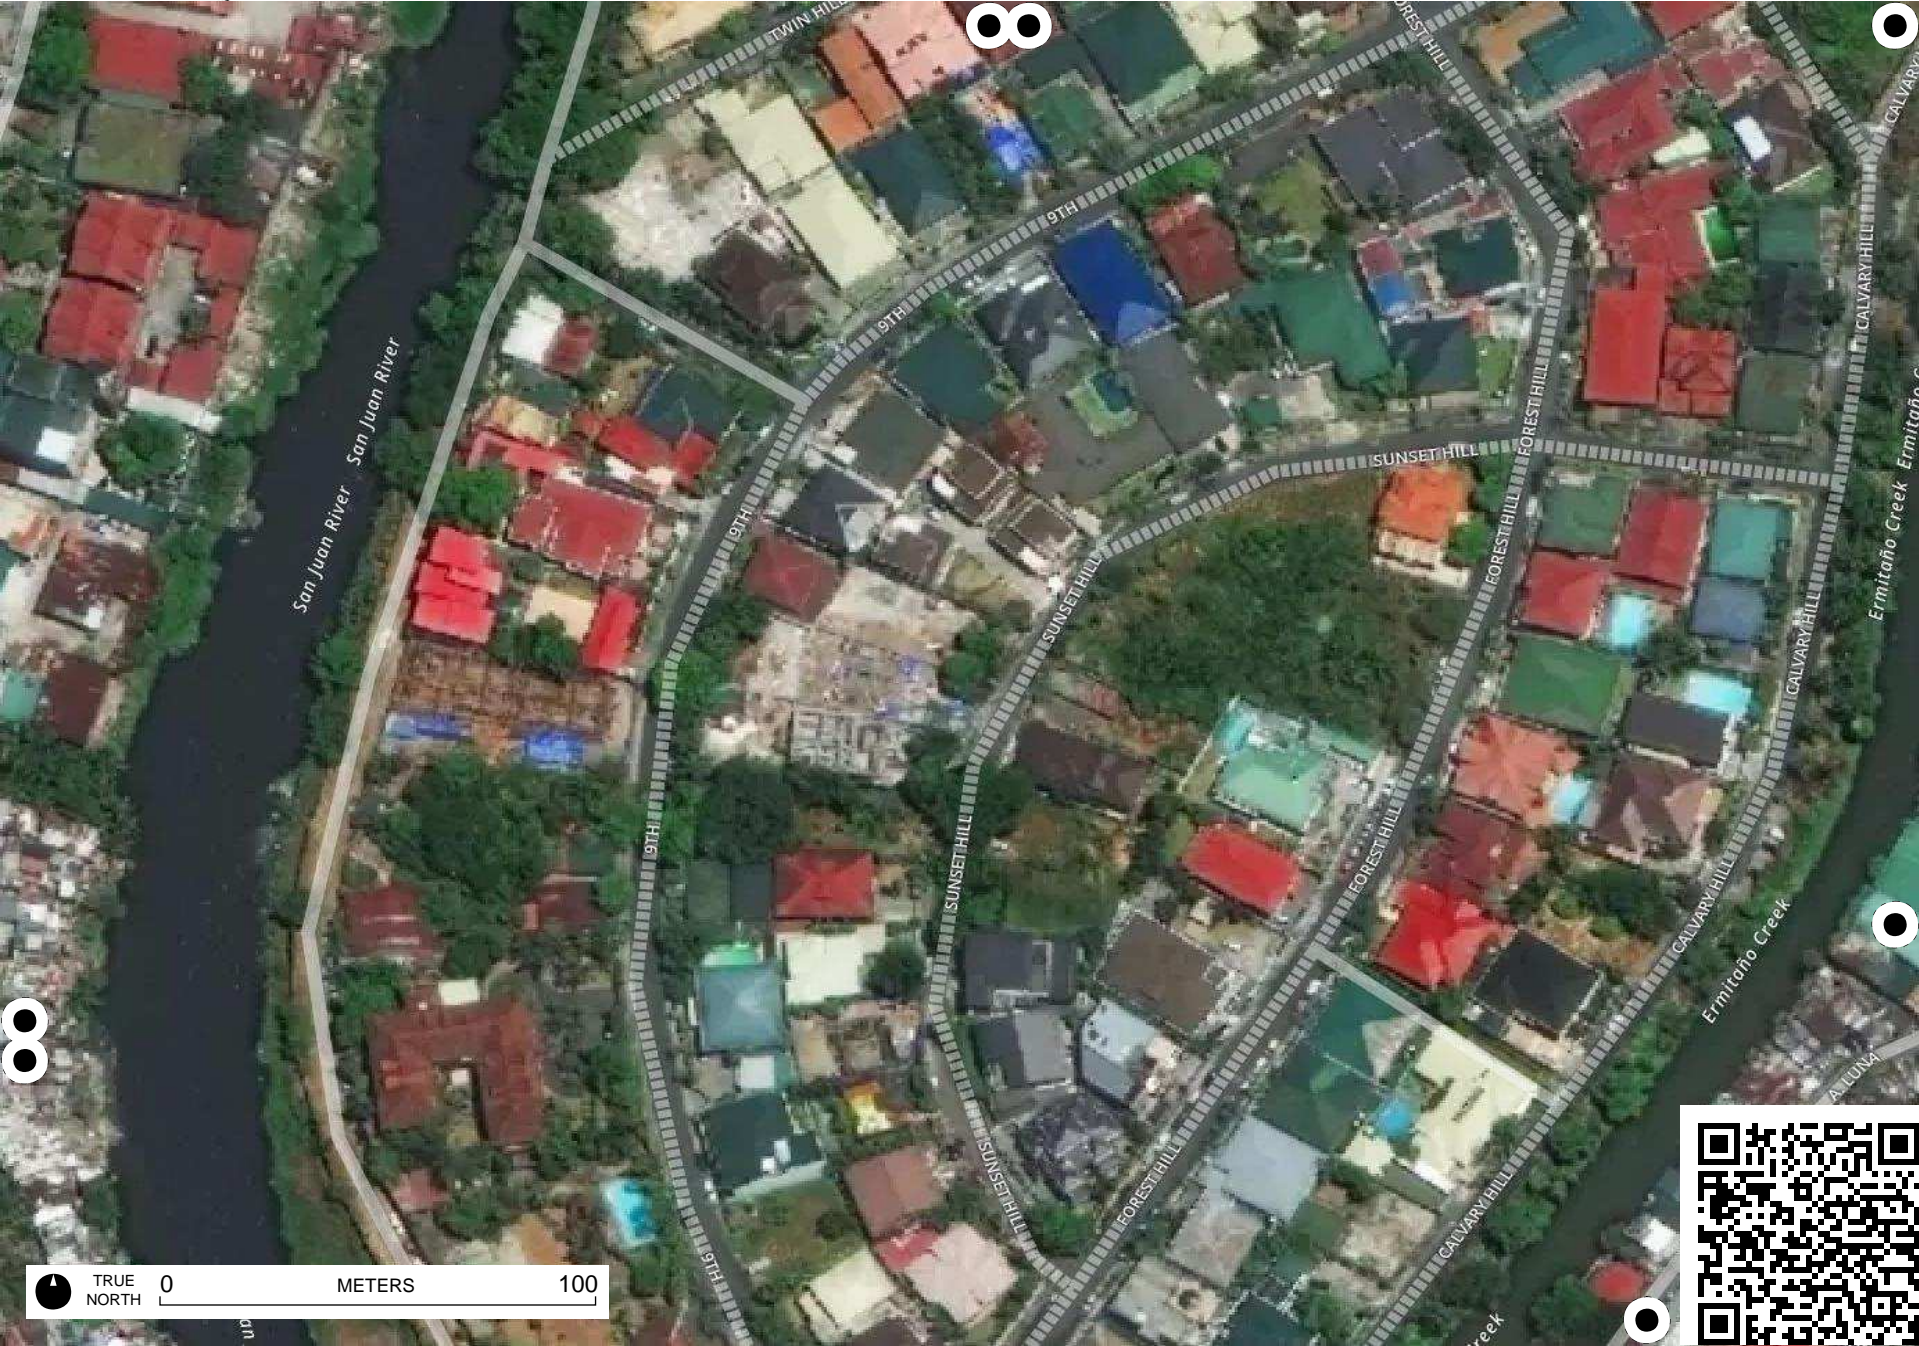

San Juan City, NCR, Philippines
<http://fieldpapers.org/atlas/slmc8fy0/D1>

Field Papers

San Juan City, NCR, Philippines
<http://fieldpapers.org/atlas/slmc8fy0/D12>

TRUE NORTH 0 100 METERS

Field Papers

San Juan City, NCR, Philippines
<http://fieldpapers.org/atlas/slmc8fy0/D5>