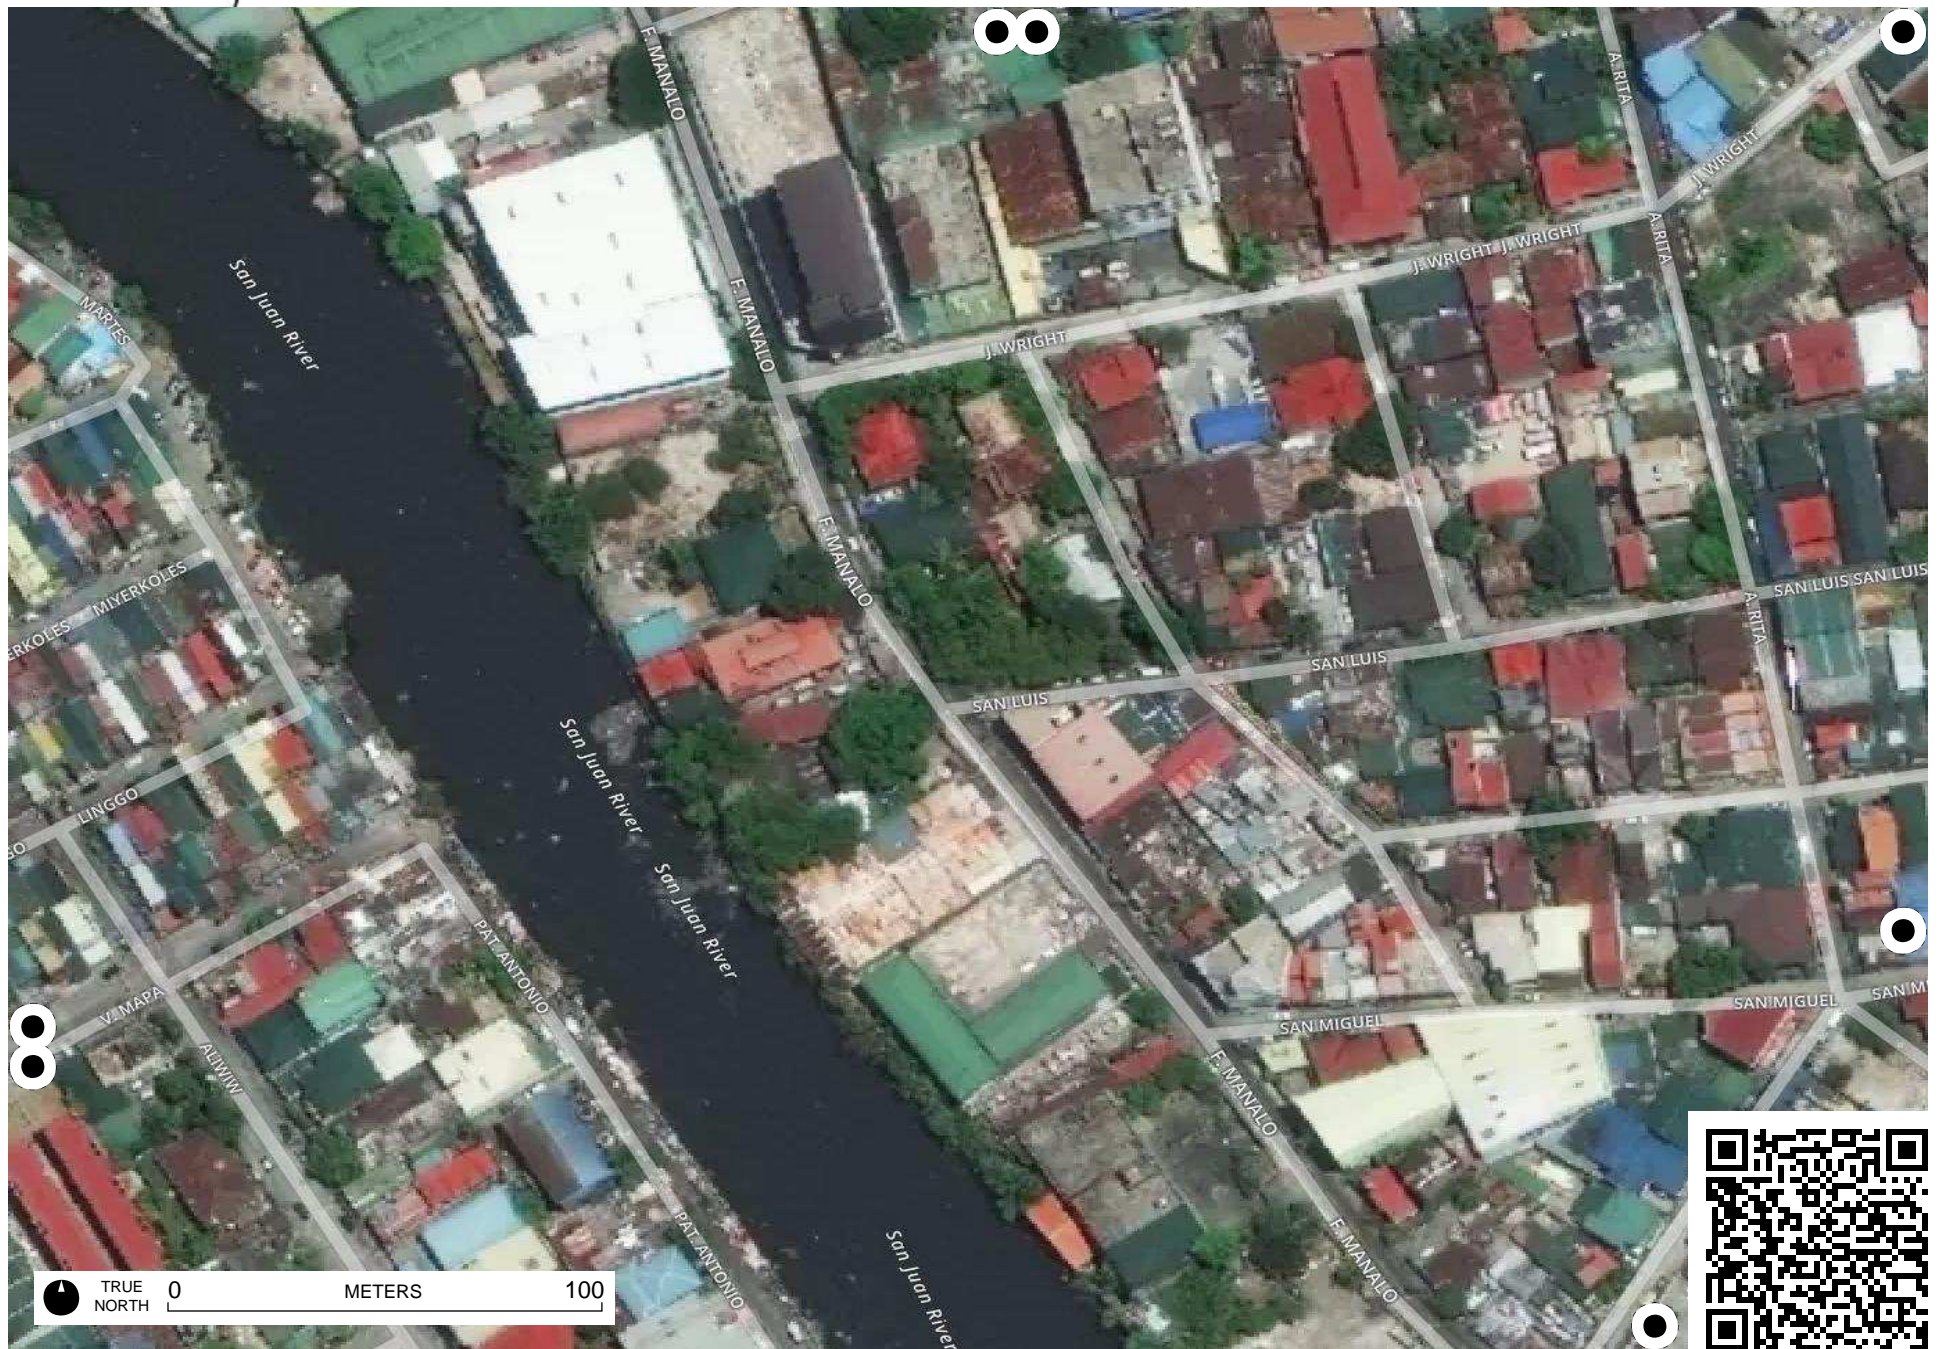

San Juan City, NCR, Philippines
<http://fieldpapers.org/atlas/slmc8fy0/112>

TRUE NORTH 0 METERS 100

Field Papers

San Juan City, NCR, Philippines
<http://fieldpapers.org/atlas/slmc8fy0/l2>

TRUE NORTH 0 METERS 100