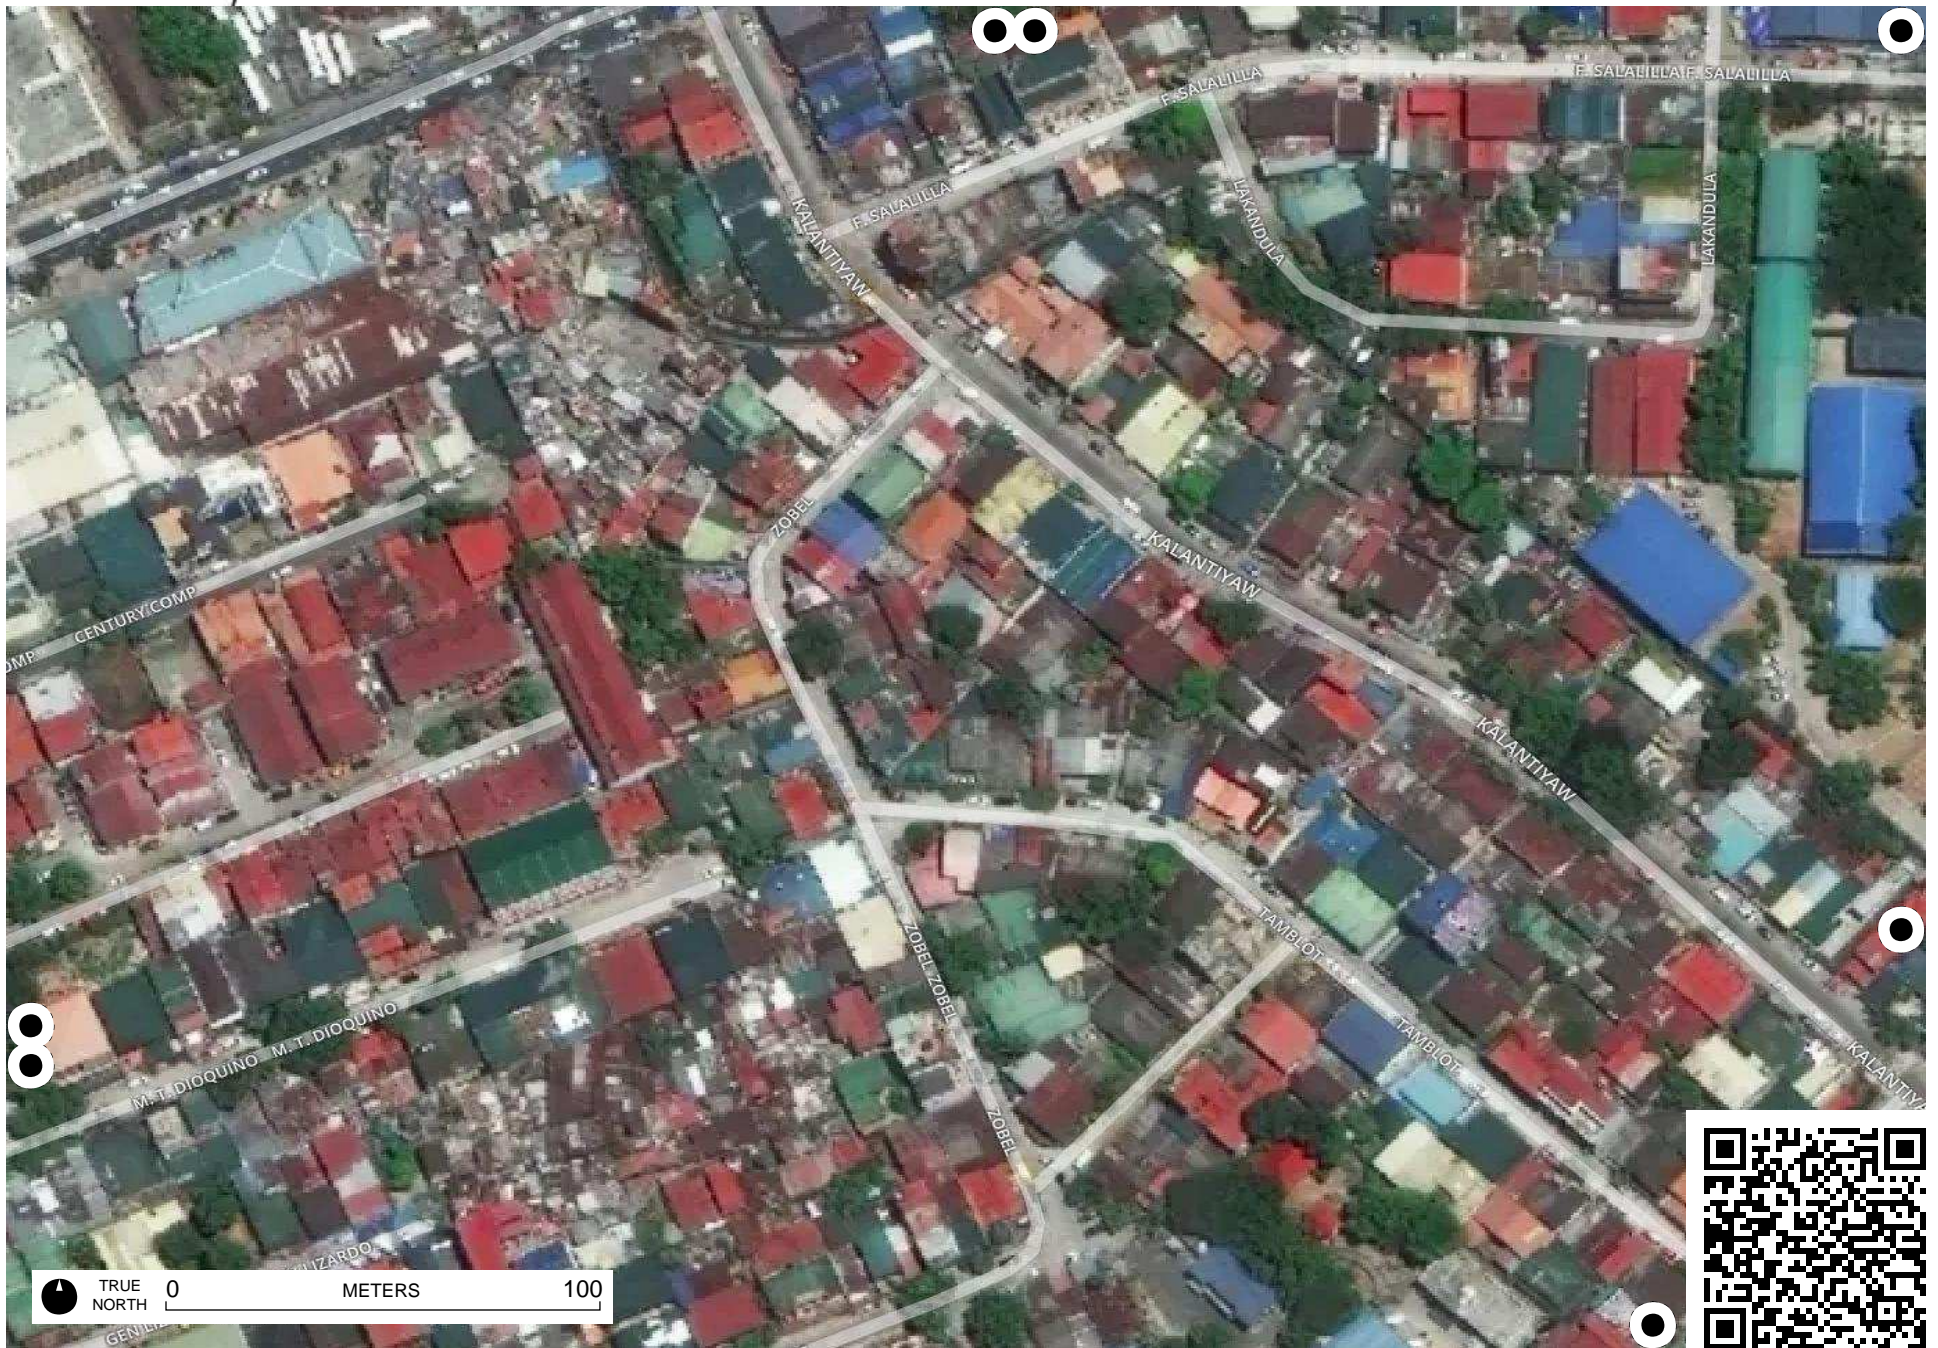

Field Papers

San Juan City, NCR, Philippines
<http://fieldpapers.org/atlas/slmc8fy0/A1>

TRUE NORTH 0 METERS 100

Field Papers

San Juan City, NCR, Philippines
<http://fieldpapers.org/atlas/slmc8fy0/A8>

Field Papers

San Juan City, NCR, Philippines
<http://fieldpapers.org/atlas/slmc8fy0/B10>

Field Papers

San Juan City, NCR, Philippines
<http://fieldpapers.org/atlasses/slmc8fy0/B13>

TRUE NORTH 0 METERS 100

TRUE NORTH 0 100 METERS