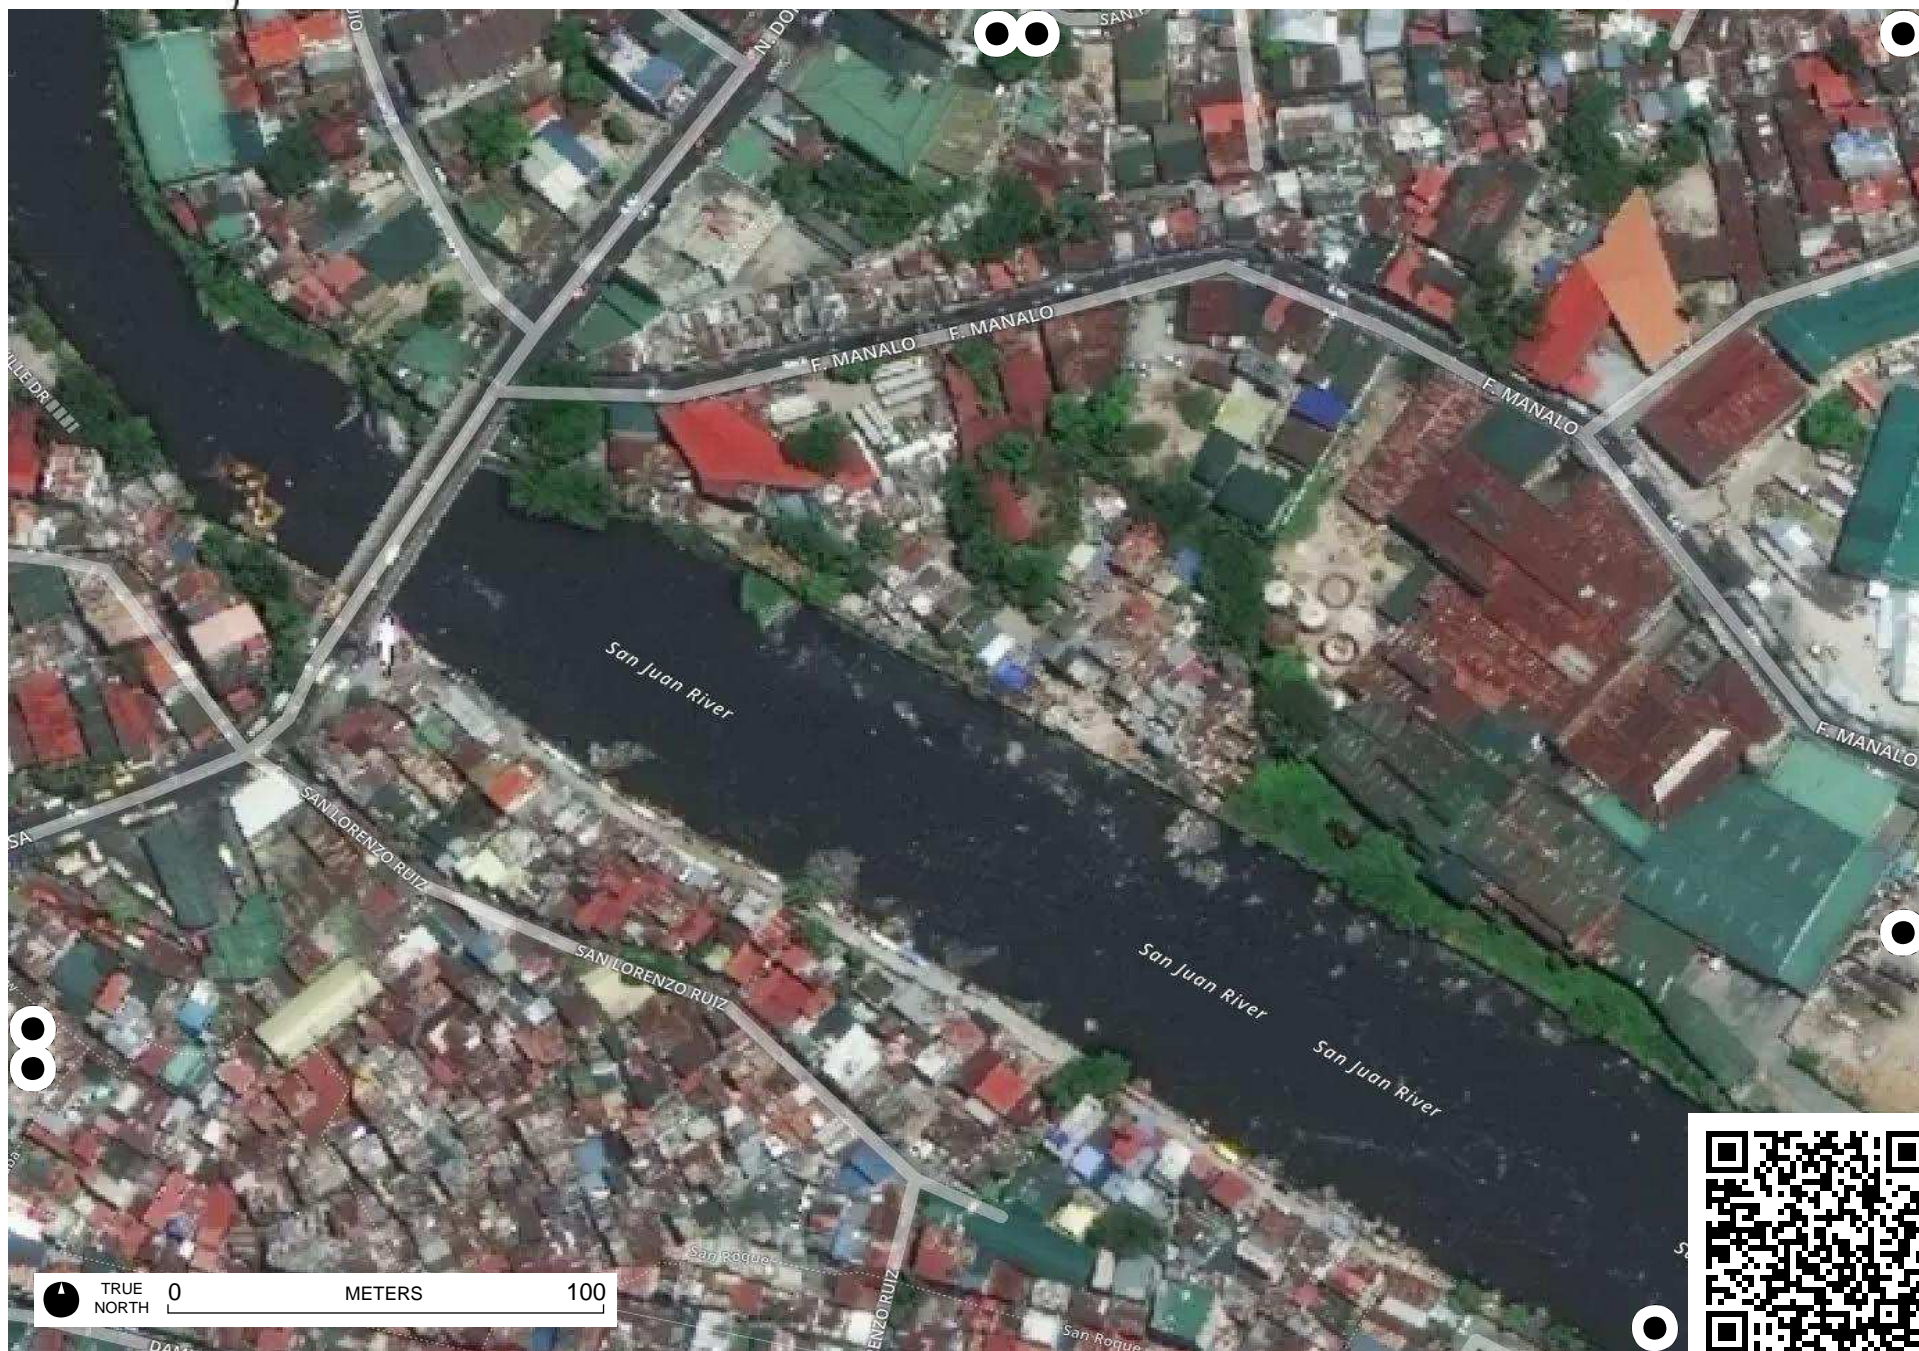

TRUE NORTH 0 100 METERS

TRUE NORTH 0 100 METERS

Field Papers

San Juan City, NCR, Philippines
<http://fieldpapers.org/atlas/slmc8fy0/G6>

TRUE NORTH 0 METERS 100

TRUE NORTH 0 METERS 100

TRUE NORTH 0 METERS 100