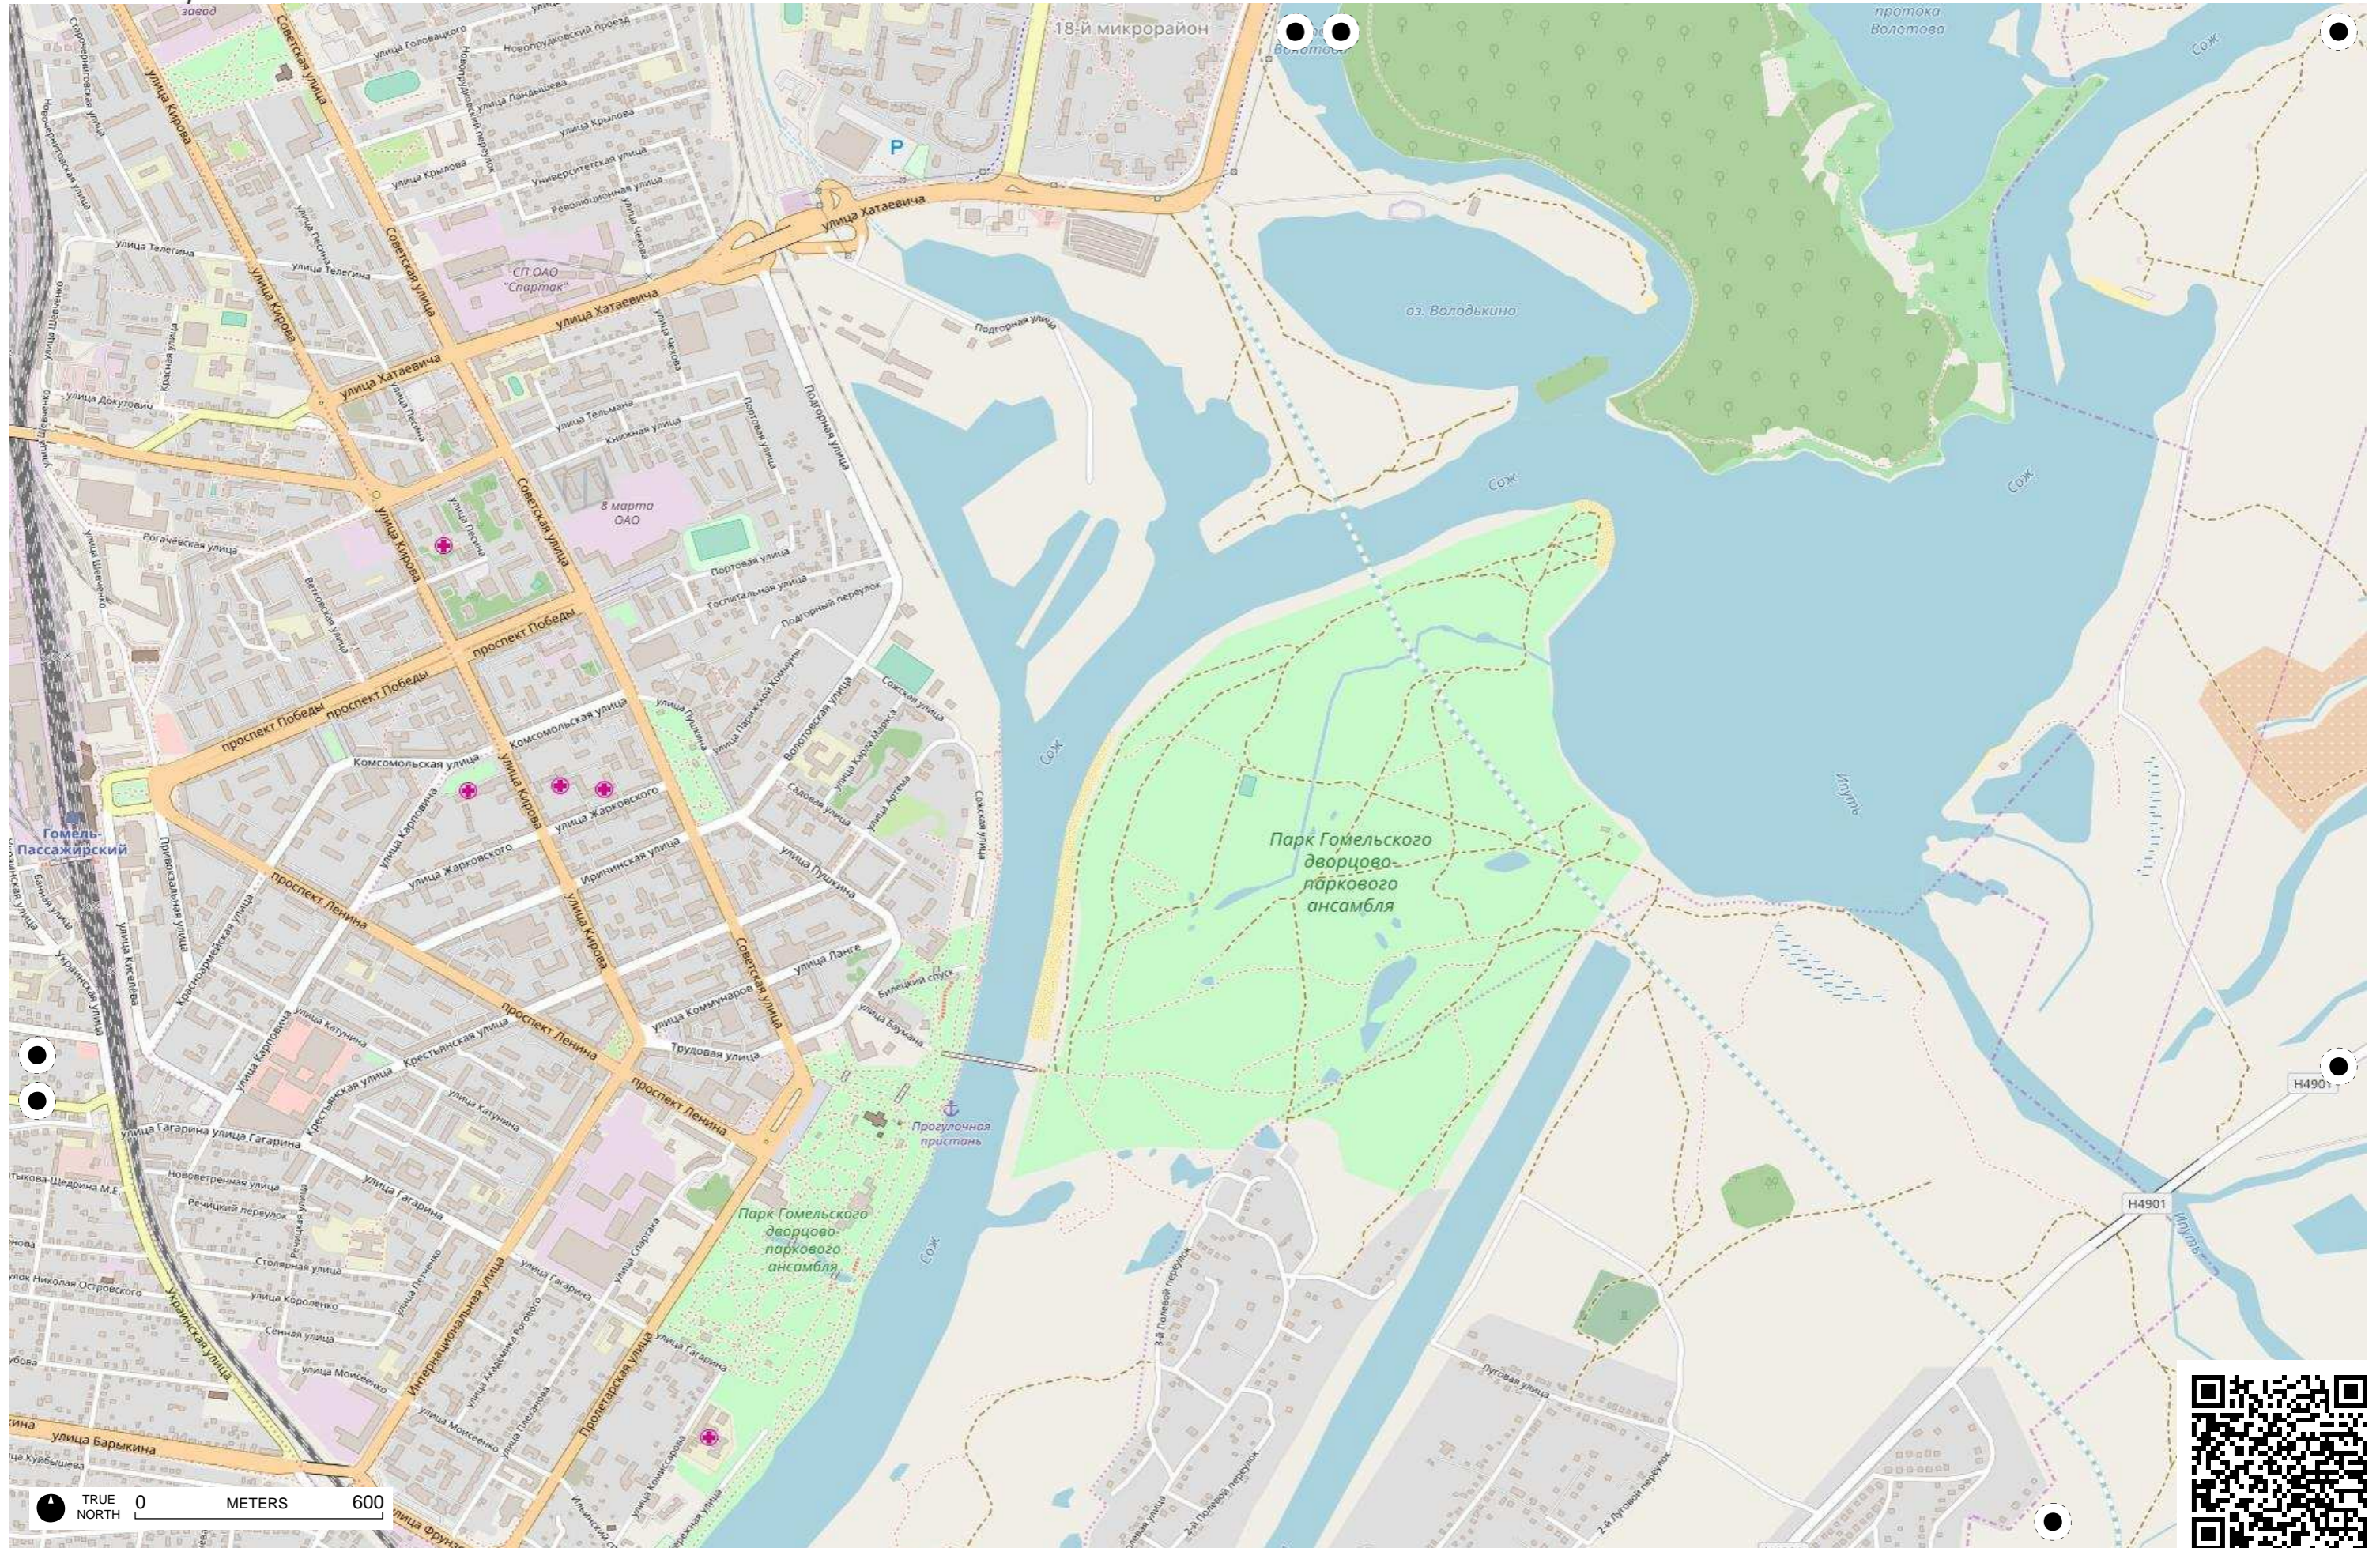

TRUE NORTH 0 METERS 600

TRUE NORTH 0 METERS 600

TRUE NORTH 0 METERS 600

TRUE NORTH 0 METERS 600

TRUE NORTH 0 METERS 600

TRUE NORTH 0 METERS 600

TRUE NORTH 0 METERS 600

TRUE NORTH 0 METERS 600

1393-я артиллерийская база боеприпасов войсковая часть 52208

TRUE NORTH 0 METERS 600

TRUE NORTH 0 METERS 600

TRUE NORTH 0 METERS 600

Дударево

TRUE NORTH 0 METERS 600

TRUE NORTH 0 METERS 600

TRUE NORTH 0 METERS 600