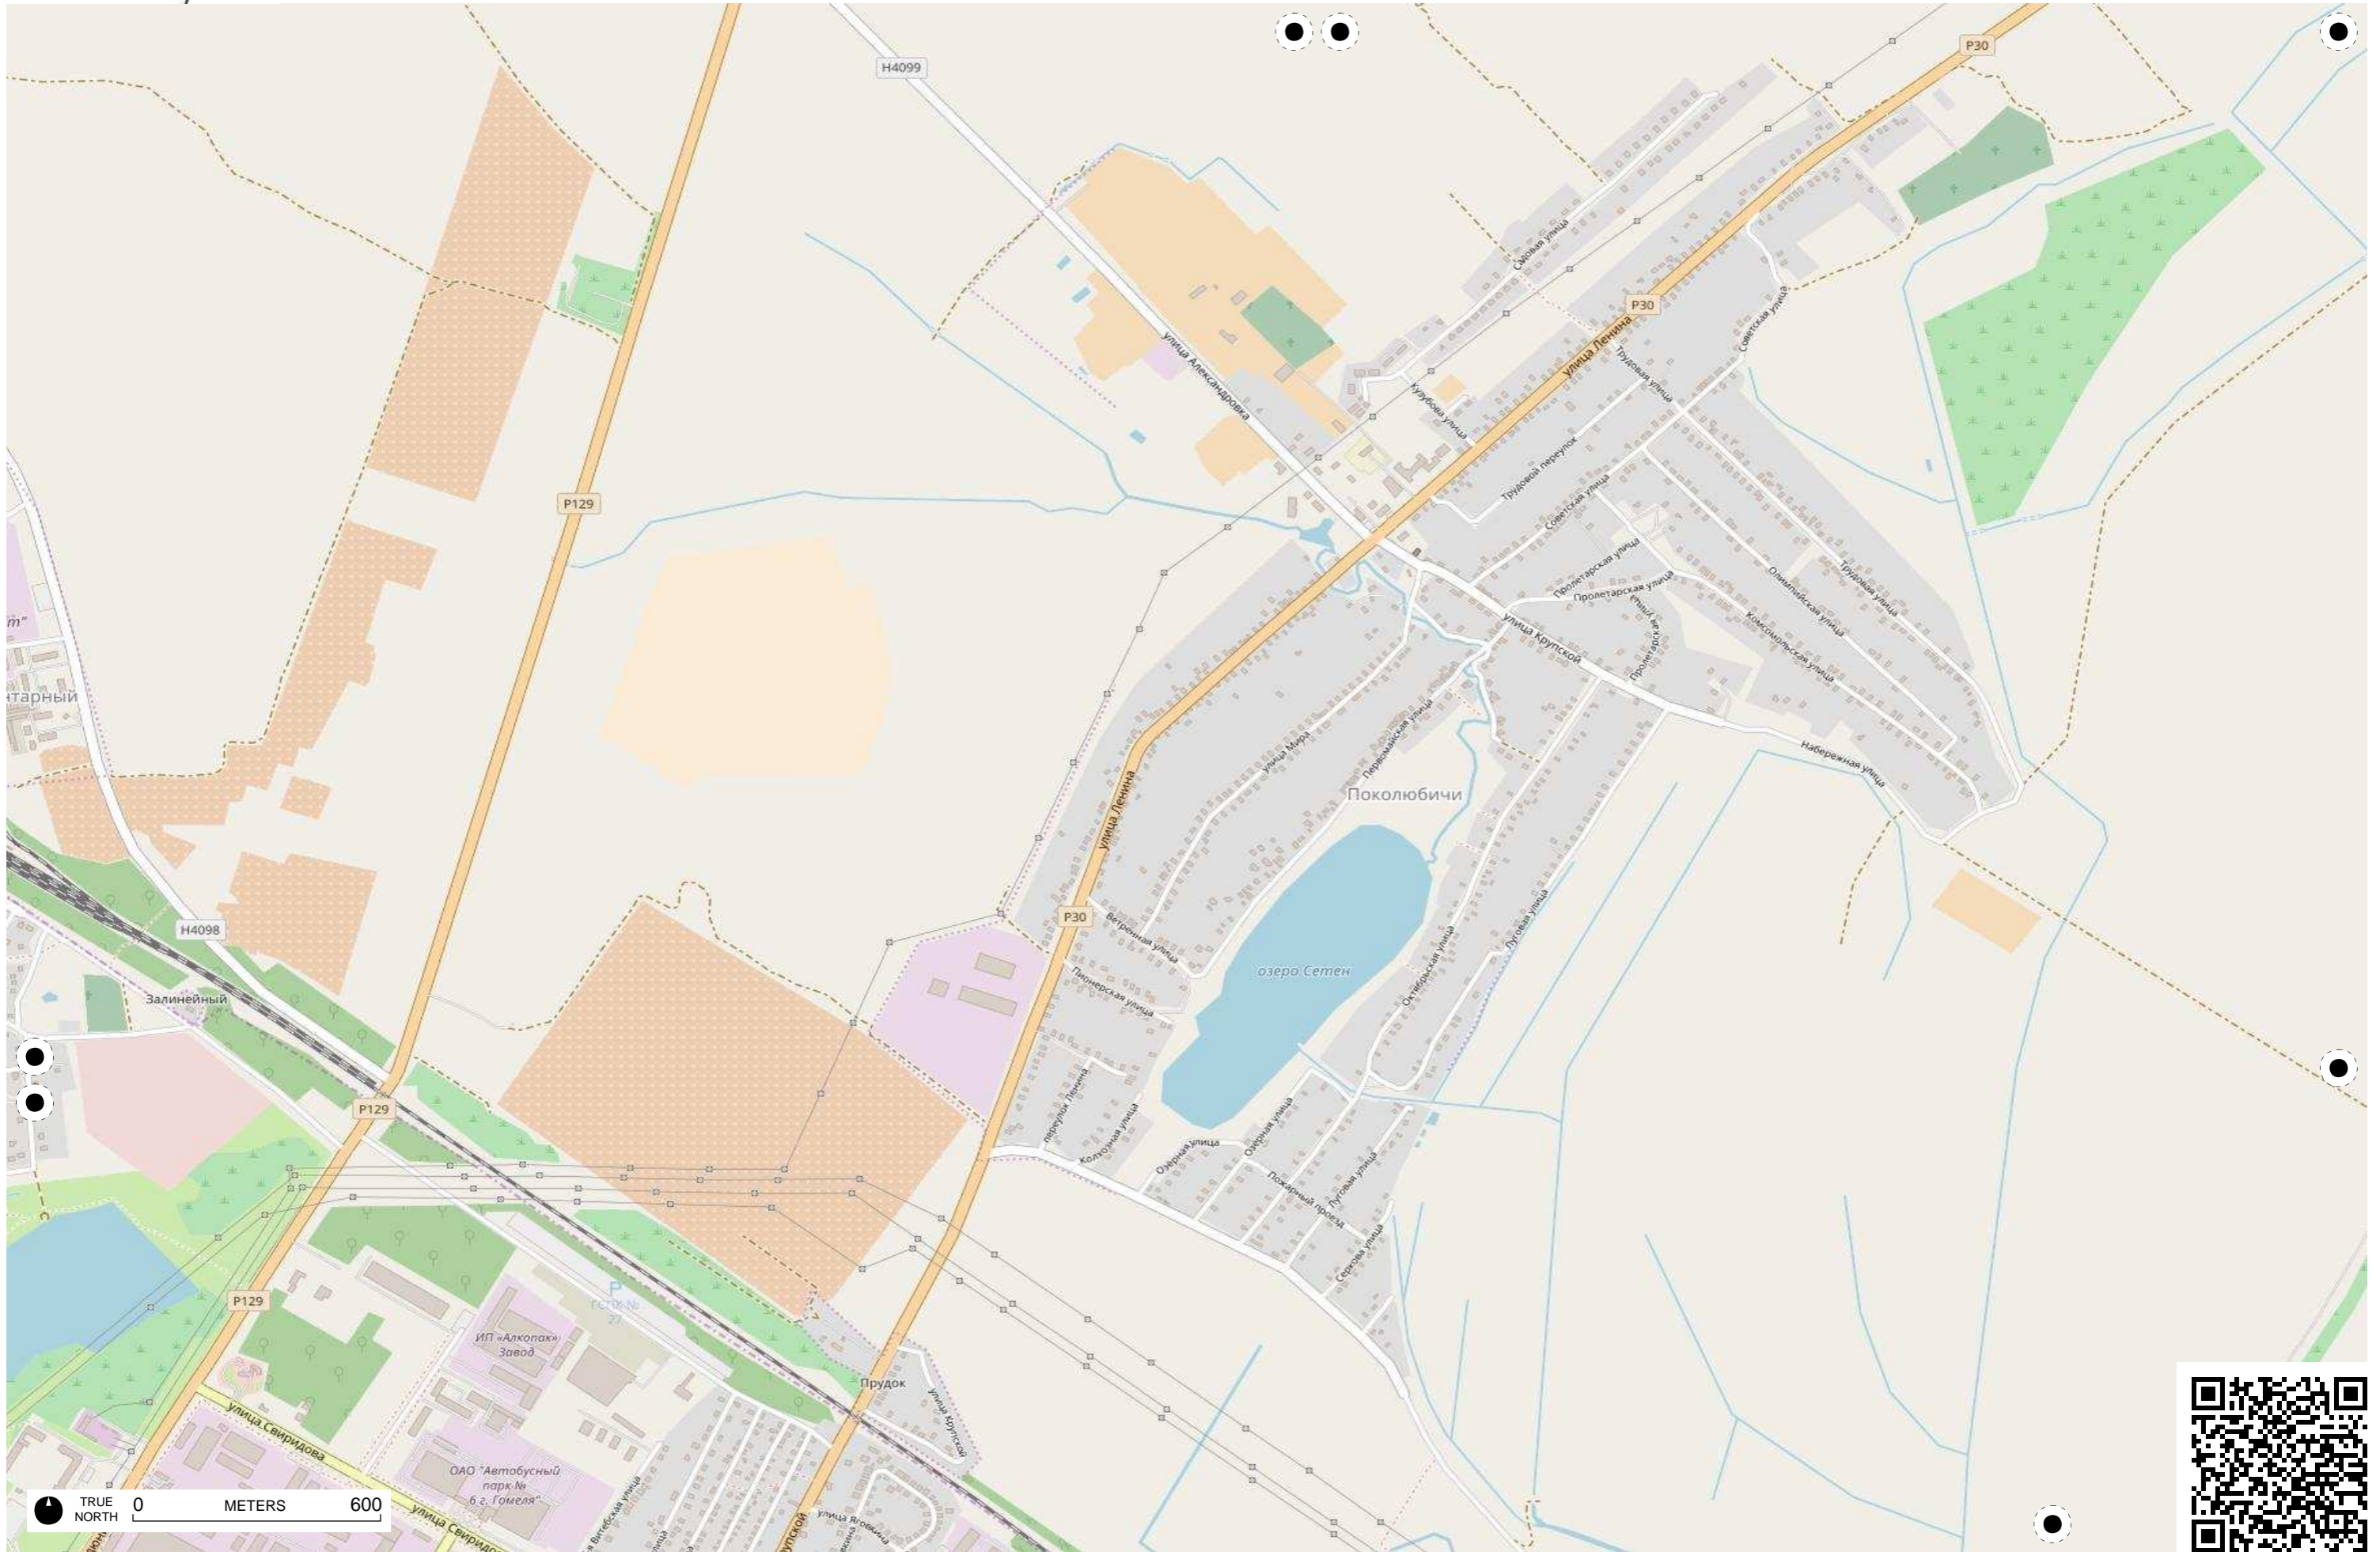

TRUE NORTH 0 METERS 600

TRUE NORTH 0 METERS 600

TRUE NORTH 0 METERS 600

TRUE NORTH 0 METERS 600

TRUE NORTH 0 METERS 600

TRUE NORTH 0 METERS 600

TRUE NORTH 0 METERS 600

TRUE NORTH 0 METERS 600

1393-я артиллерийская база боеприпасов войсковая часть 52208

TRUE NORTH 0 METERS 600

TRUE NORTH 0 METERS 600

TRUE NORTH 0 METERS 600

Дударево

TRUE NORTH 0 METERS 600

TRUE NORTH 0 METERS 600

TRUE NORTH 0 METERS 600