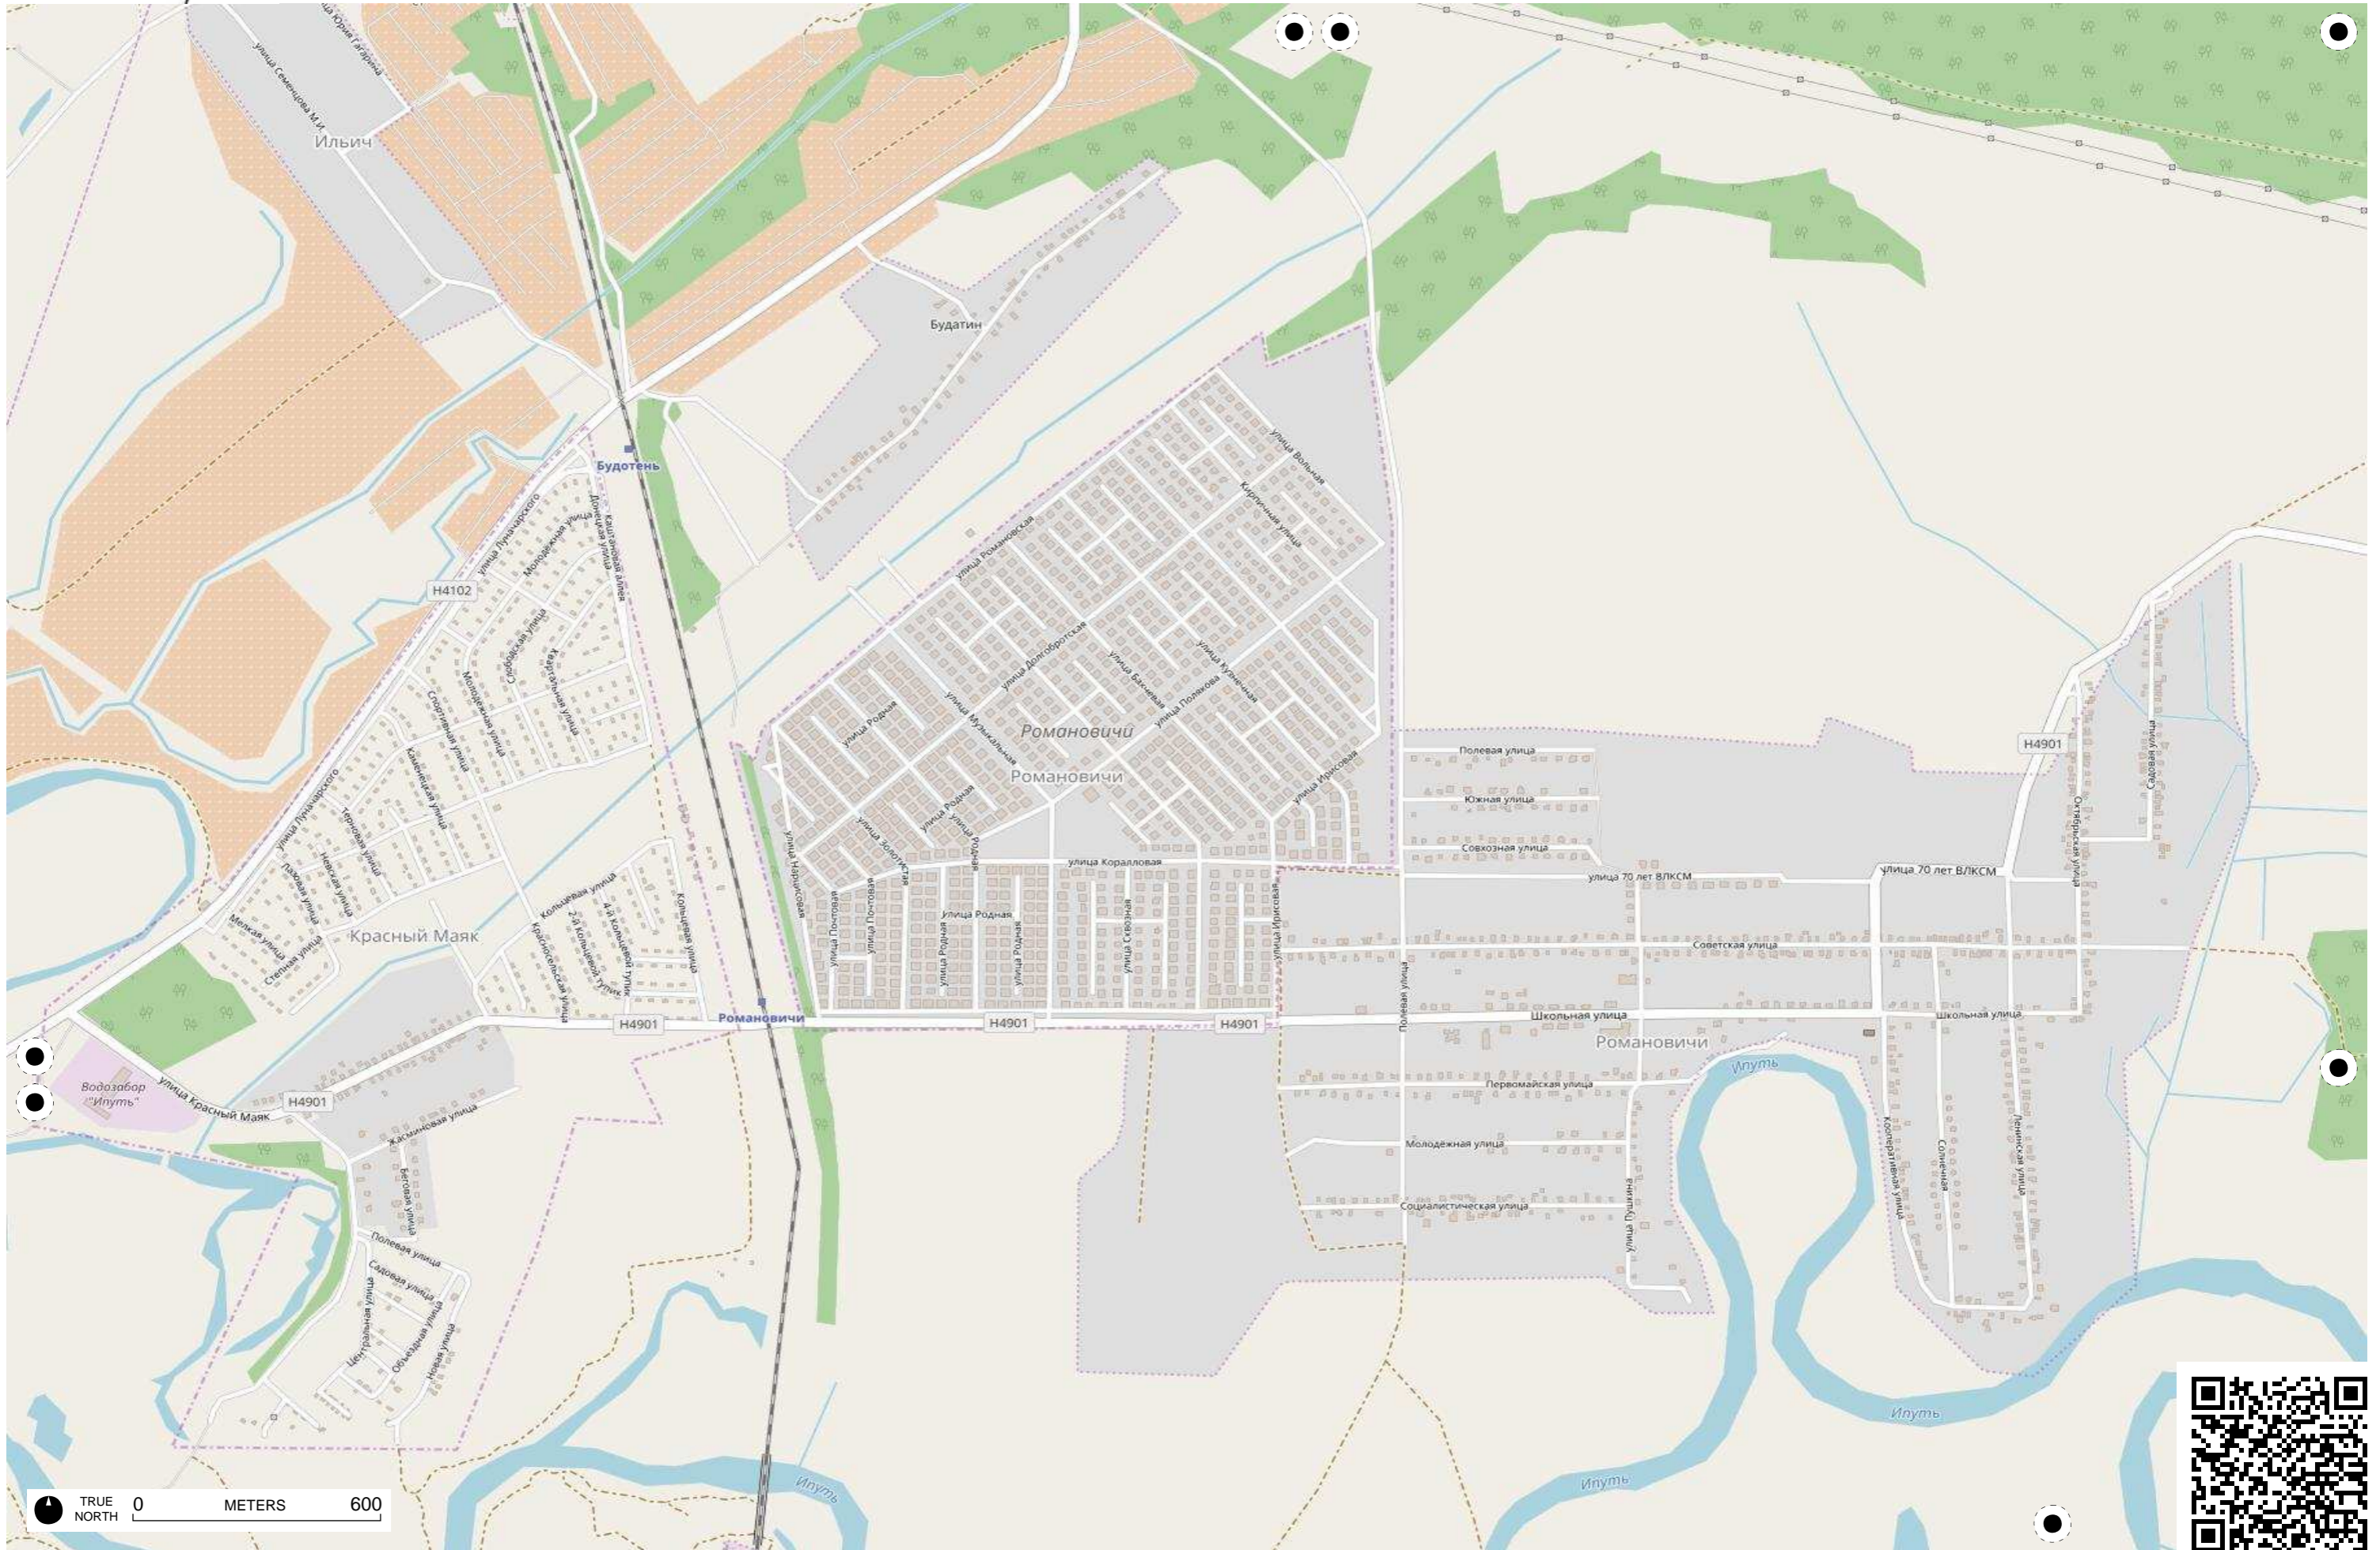

TRUE NORTH 0 METERS 600

TRUE NORTH 0 METERS 600

TRUE NORTH 0 METERS 600

TRUE NORTH 0 METERS 600

TRUE NORTH 0 METERS 600

TRUE NORTH 0 METERS 600

TRUE NORTH 0 METERS 600

TRUE NORTH 0 METERS 600

1393-я артиллерийская база боеприпасов войсковая часть 52208

TRUE NORTH 0 METERS 600

TRUE NORTH 0 METERS 600

TRUE NORTH 0 METERS 600

Дударево

TRUE NORTH 0 METERS 600

TRUE NORTH 0 METERS 600

TRUE NORTH 0 METERS 600

TRUE NORTH 0 METERS 600

TRUE NORTH 0 METERS 600

TRUE NORTH 0 METERS 600

TRUE NORTH 0 METERS 600

TRUE NORTH 0 METERS 600

TRUE NORTH 0 METERS 600