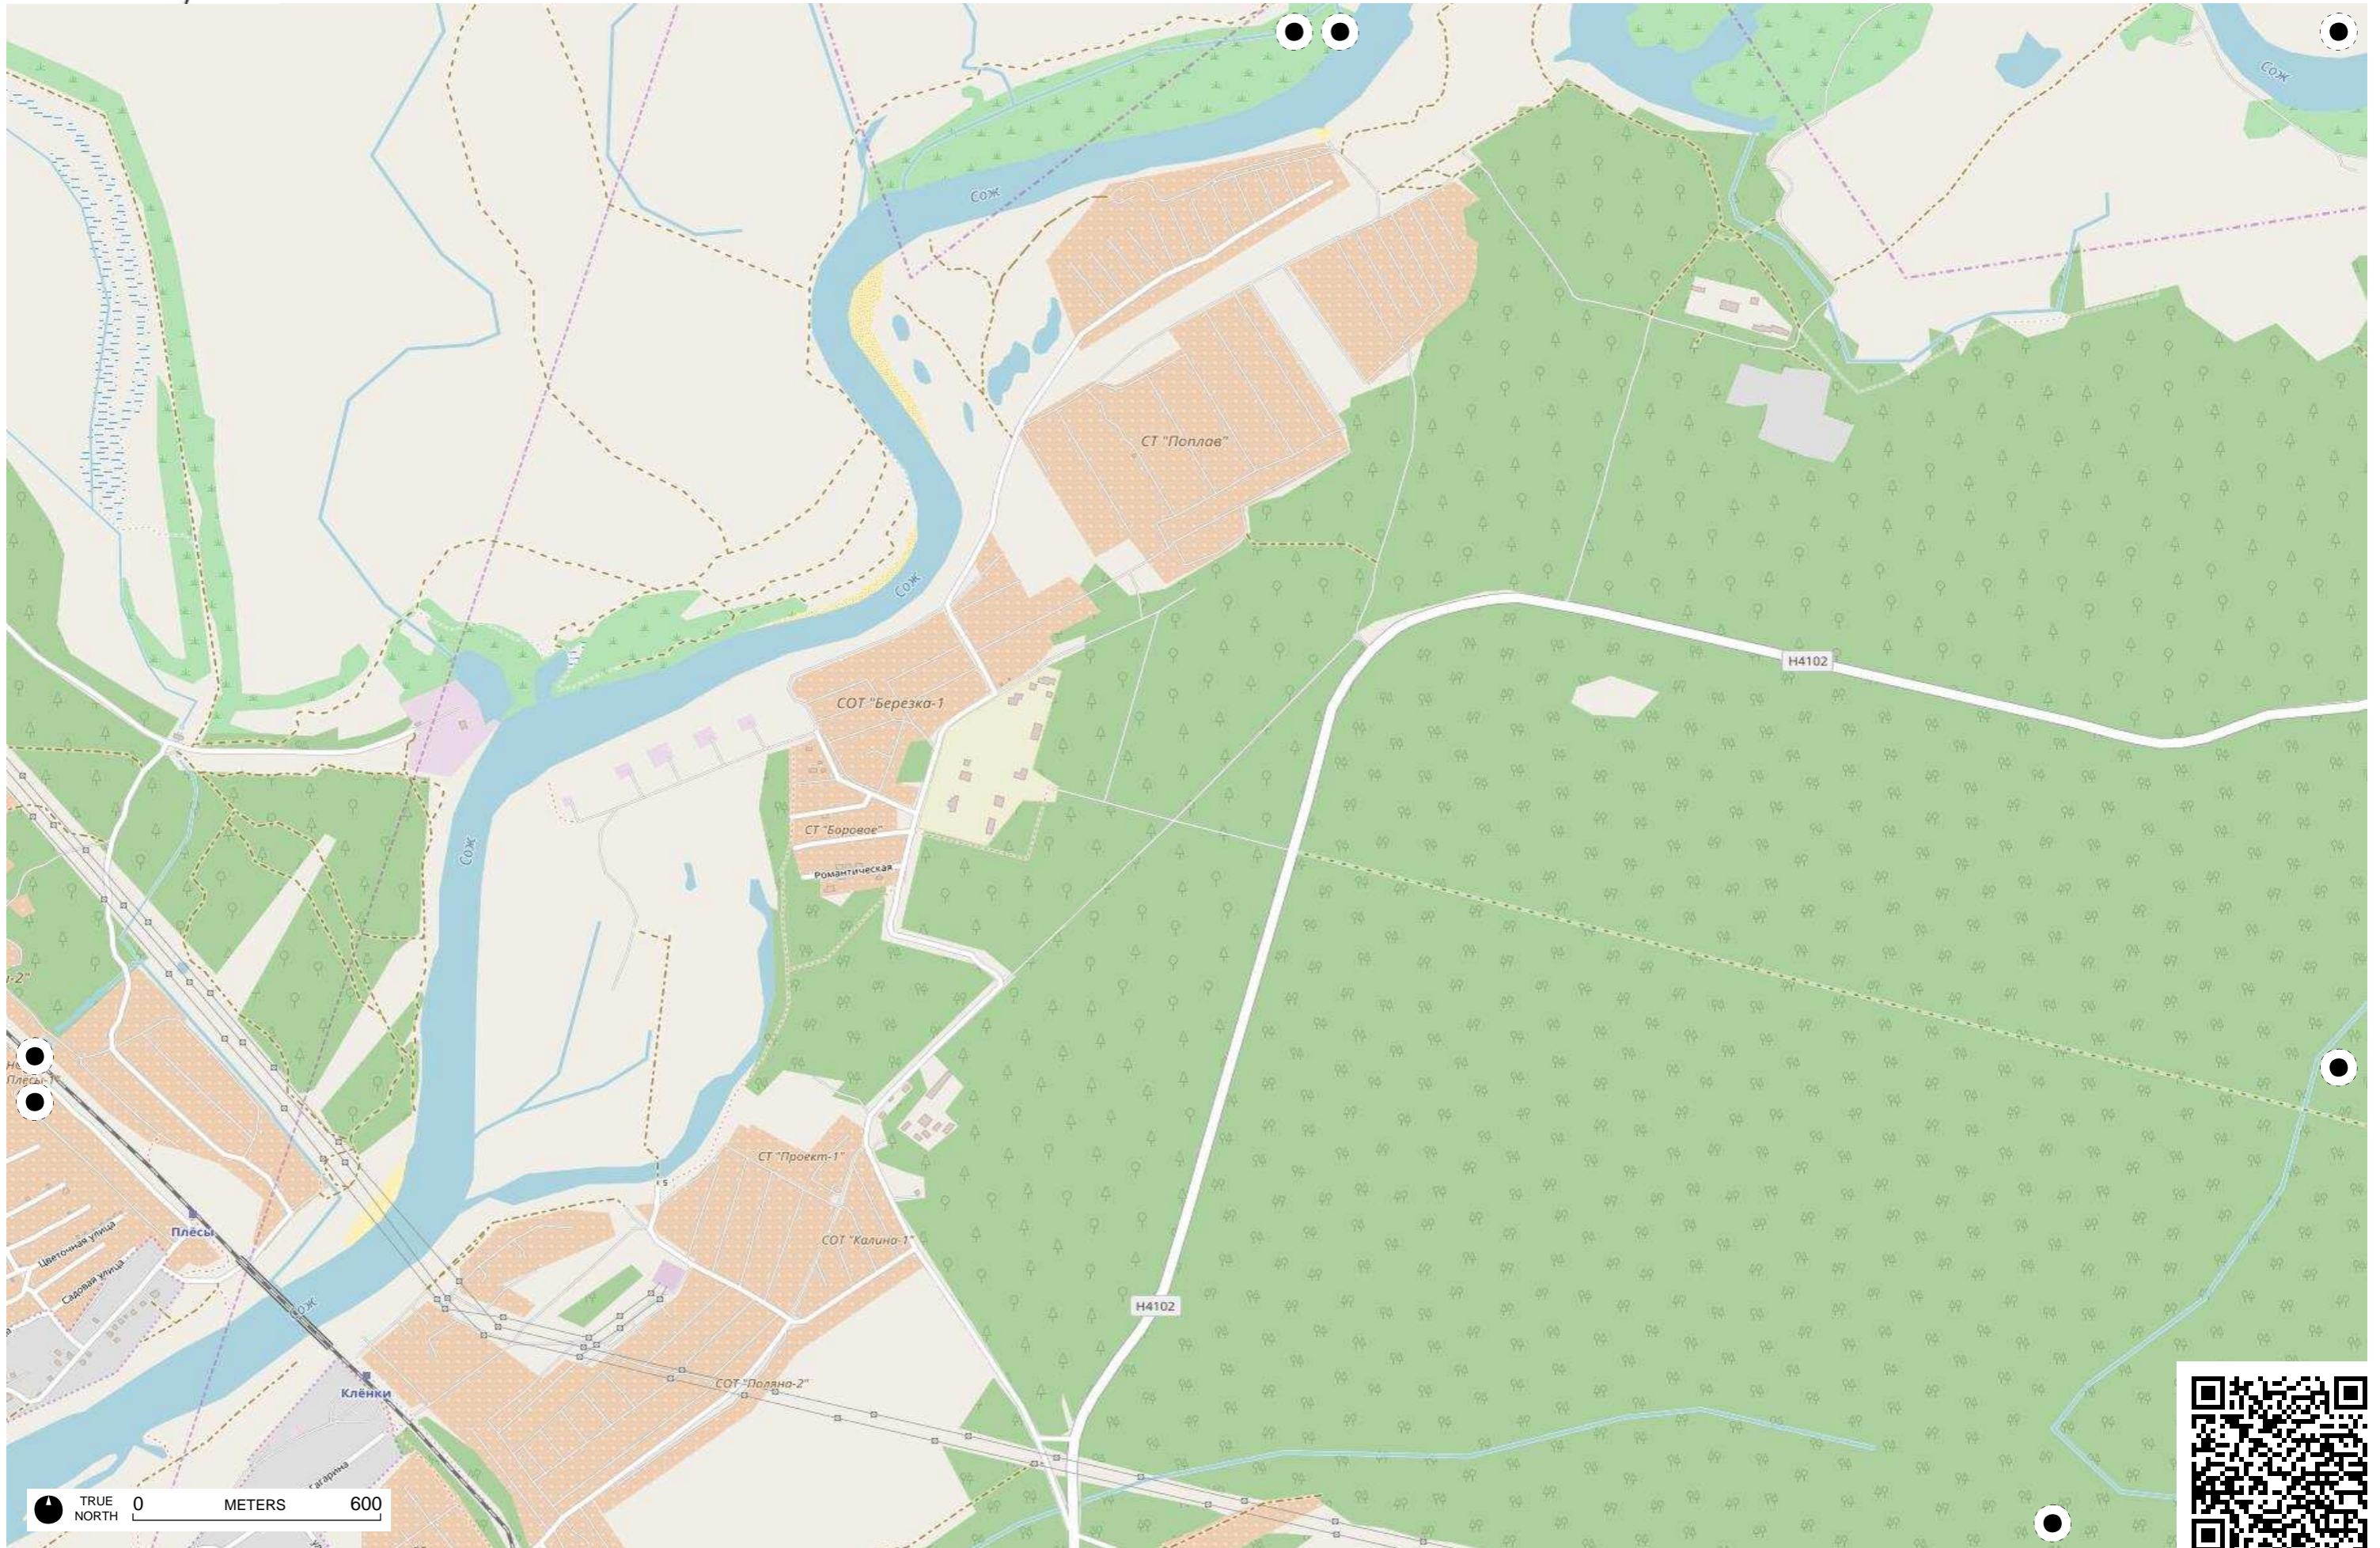

TRUE NORTH 0 METERS 600

TRUE NORTH 0 METERS 600

TRUE NORTH 0 METERS 600

TRUE NORTH 0 METERS 600

TRUE NORTH 0 METERS 600

TRUE NORTH 0 METERS 600

TRUE NORTH 0 METERS 600

TRUE NORTH 0 METERS 600

1393-я артиллерийская база боеприпасов войсковая часть 52208

TRUE NORTH 0 METERS 600

TRUE NORTH 0 METERS 600

TRUE NORTH 0 METERS 600

Дударево

TRUE NORTH 0 METERS 600

TRUE NORTH 0 METERS 600

TRUE NORTH 0 METERS 600

TRUE NORTH 0 METERS 600

TRUE NORTH 0 METERS 600

TRUE NORTH 0 METERS 600

TRUE NORTH 0 METERS 600

TRUE NORTH 0 METERS 600

TRUE NORTH 0 METERS 600