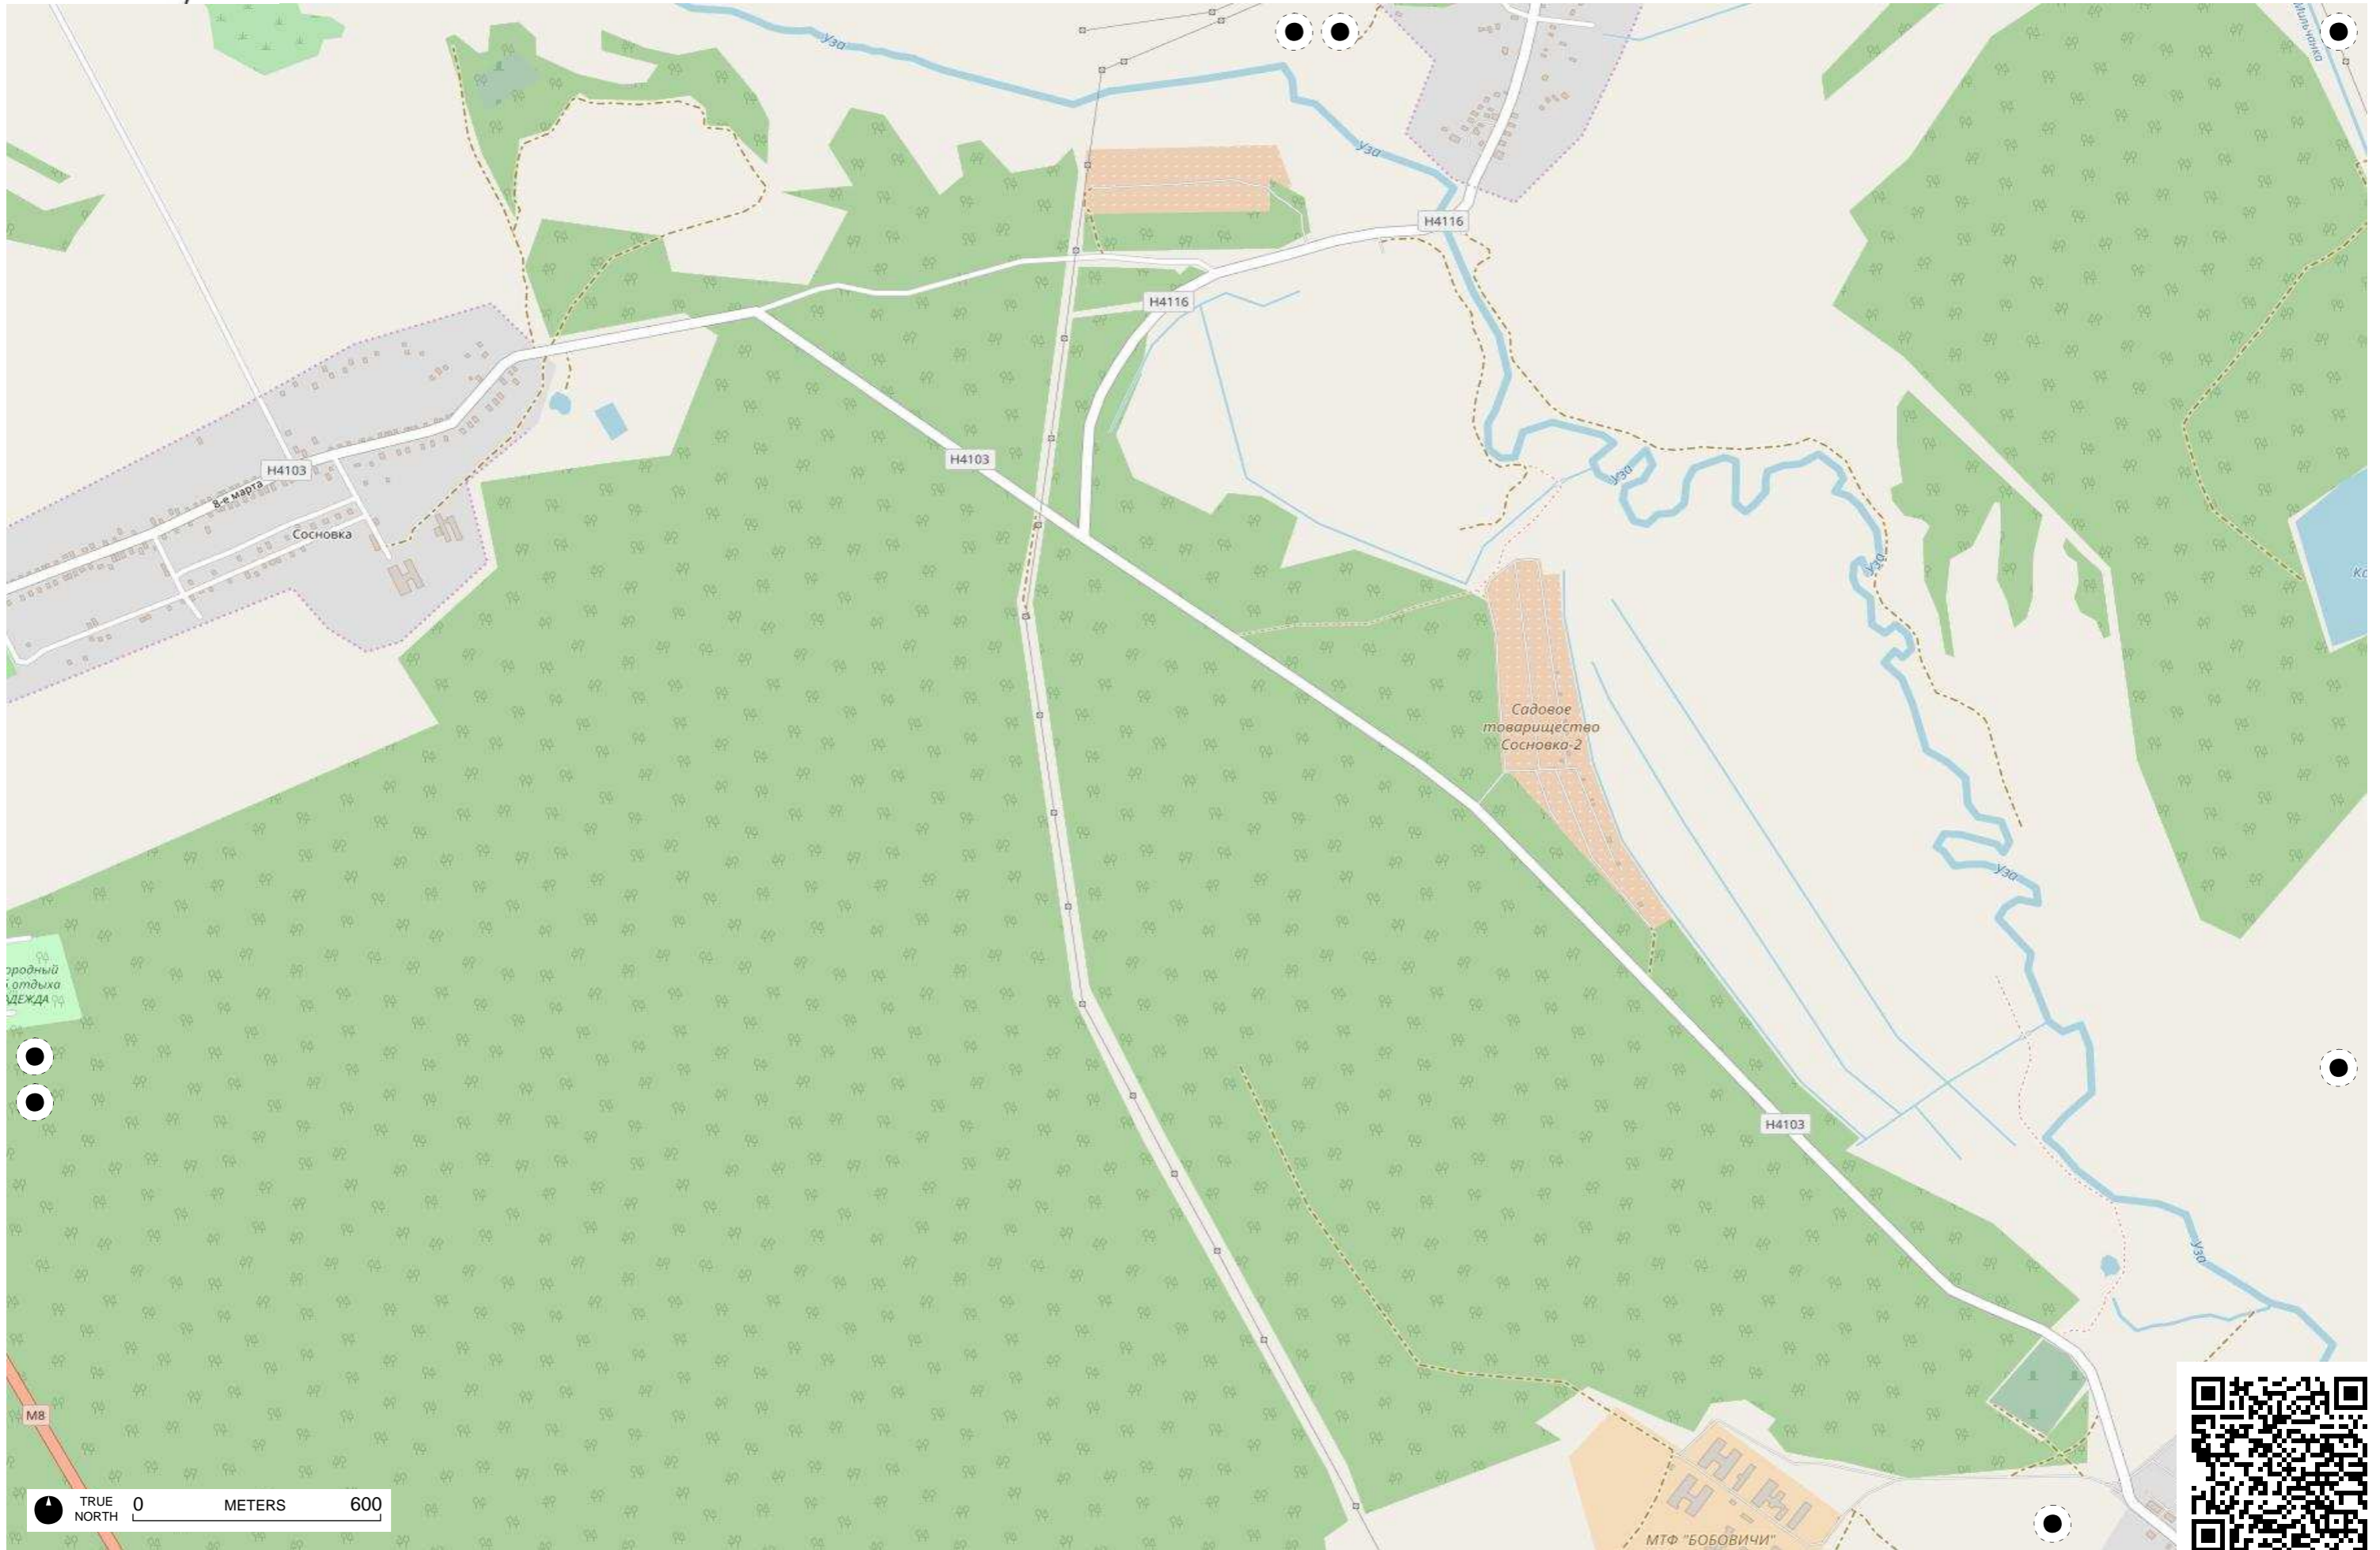

TRUE NORTH 0 METERS 600

TRUE NORTH 0 METERS 600

TRUE NORTH 0 METERS 600

TRUE NORTH 0 METERS 600

TRUE NORTH 0 METERS 600

TRUE NORTH 0 METERS 600

TRUE NORTH 0 METERS 600

TRUE NORTH 0 METERS 600

1393-я артиллерийская база боеприпасов войсковая часть 52208

TRUE NORTH 0 METERS 600

TRUE NORTH 0 METERS 600

TRUE NORTH 0 METERS 600

Дударево

TRUE NORTH 0 METERS 600

TRUE NORTH 0 METERS 600

TRUE NORTH 0 METERS 600

TRUE NORTH 0 METERS 600

TRUE NORTH 0 METERS 600

TRUE NORTH 0 METERS 600

TRUE NORTH 0 METERS 600

TRUE NORTH 0 METERS 600

TRUE NORTH 0 METERS 600