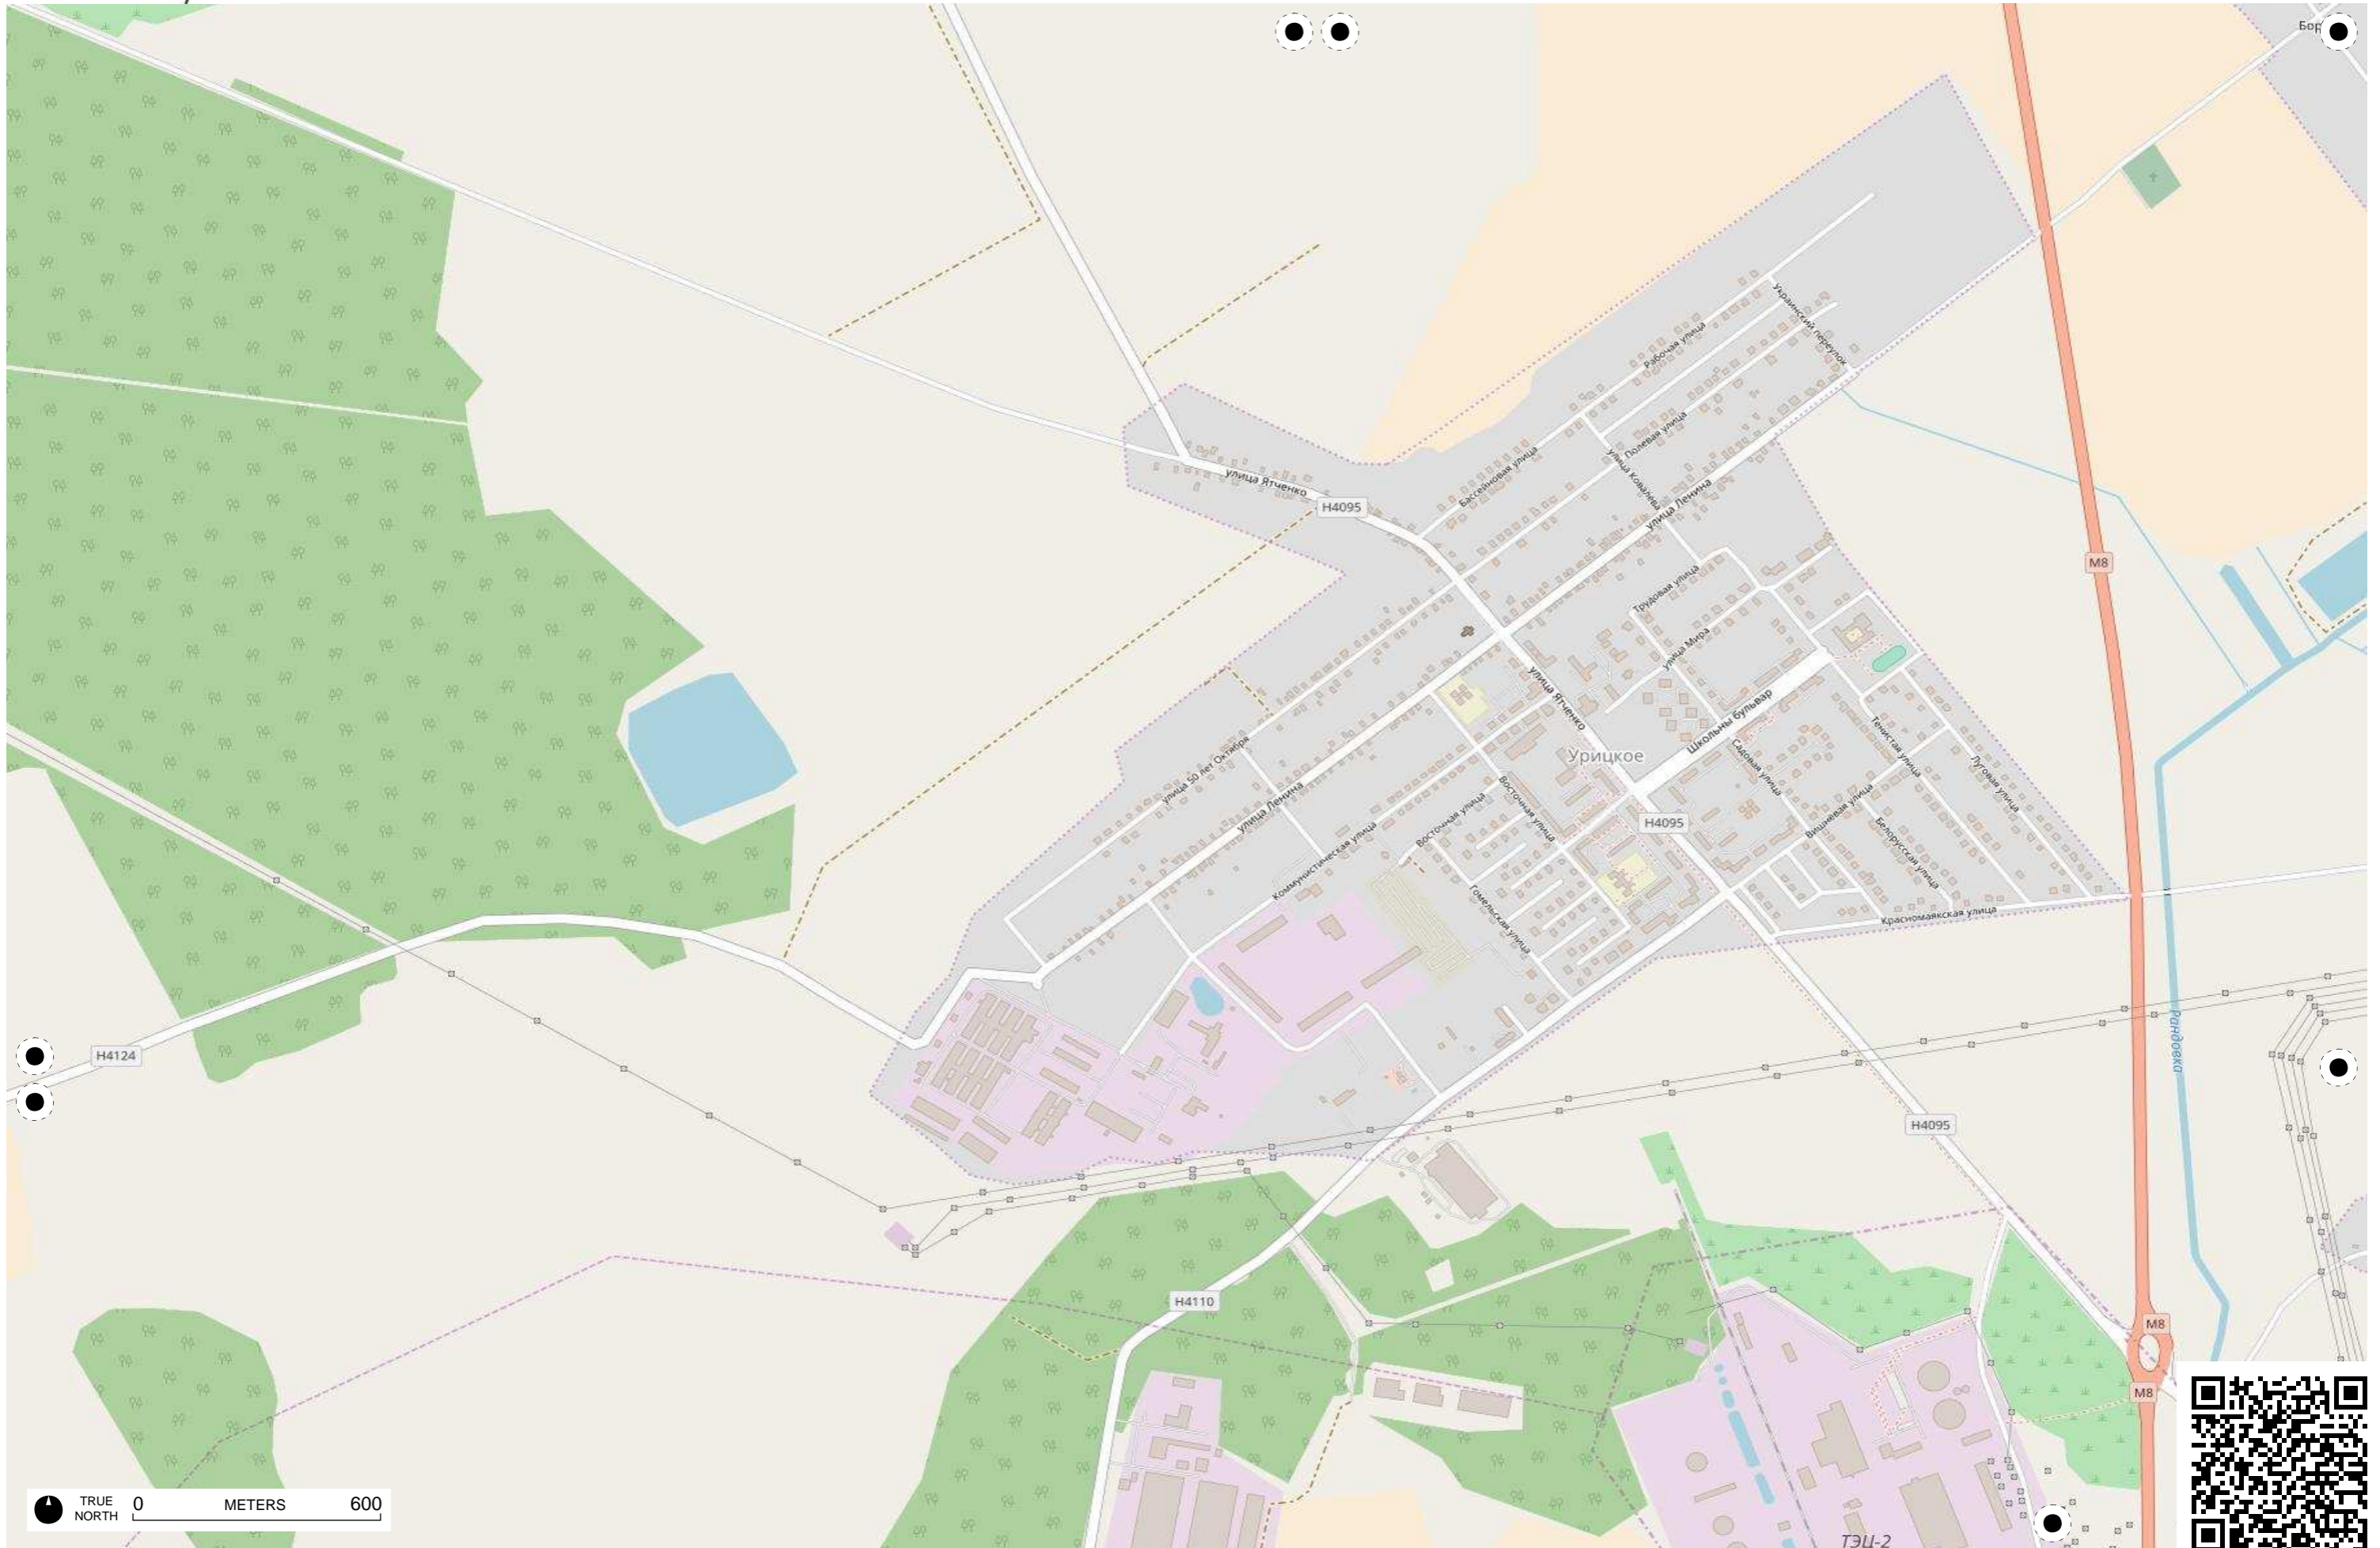

TRUE NORTH 0 METERS 600

TRUE NORTH 0 METERS 600

TRUE NORTH 0 METERS 600

TRUE NORTH 0 METERS 600

TRUE NORTH 0 METERS 600

TRUE NORTH 0 METERS 600

TRUE NORTH 0 METERS 600

TRUE NORTH 0 METERS 600

1393-я артиллерийская база боеприпасов войсковая часть 52208

TRUE NORTH 0 METERS 600

TRUE NORTH 0 METERS 600

TRUE NORTH 0 METERS 600

Дударево

TRUE NORTH 0 METERS 600

TRUE NORTH 0 METERS 600

TRUE NORTH 0 METERS 600

TRUE NORTH 0 METERS 600

TRUE NORTH 0 METERS 600

TRUE NORTH 0 METERS 600

TRUE NORTH 0 METERS 600

TRUE NORTH 0 METERS 600

TRUE NORTH 0 METERS 600