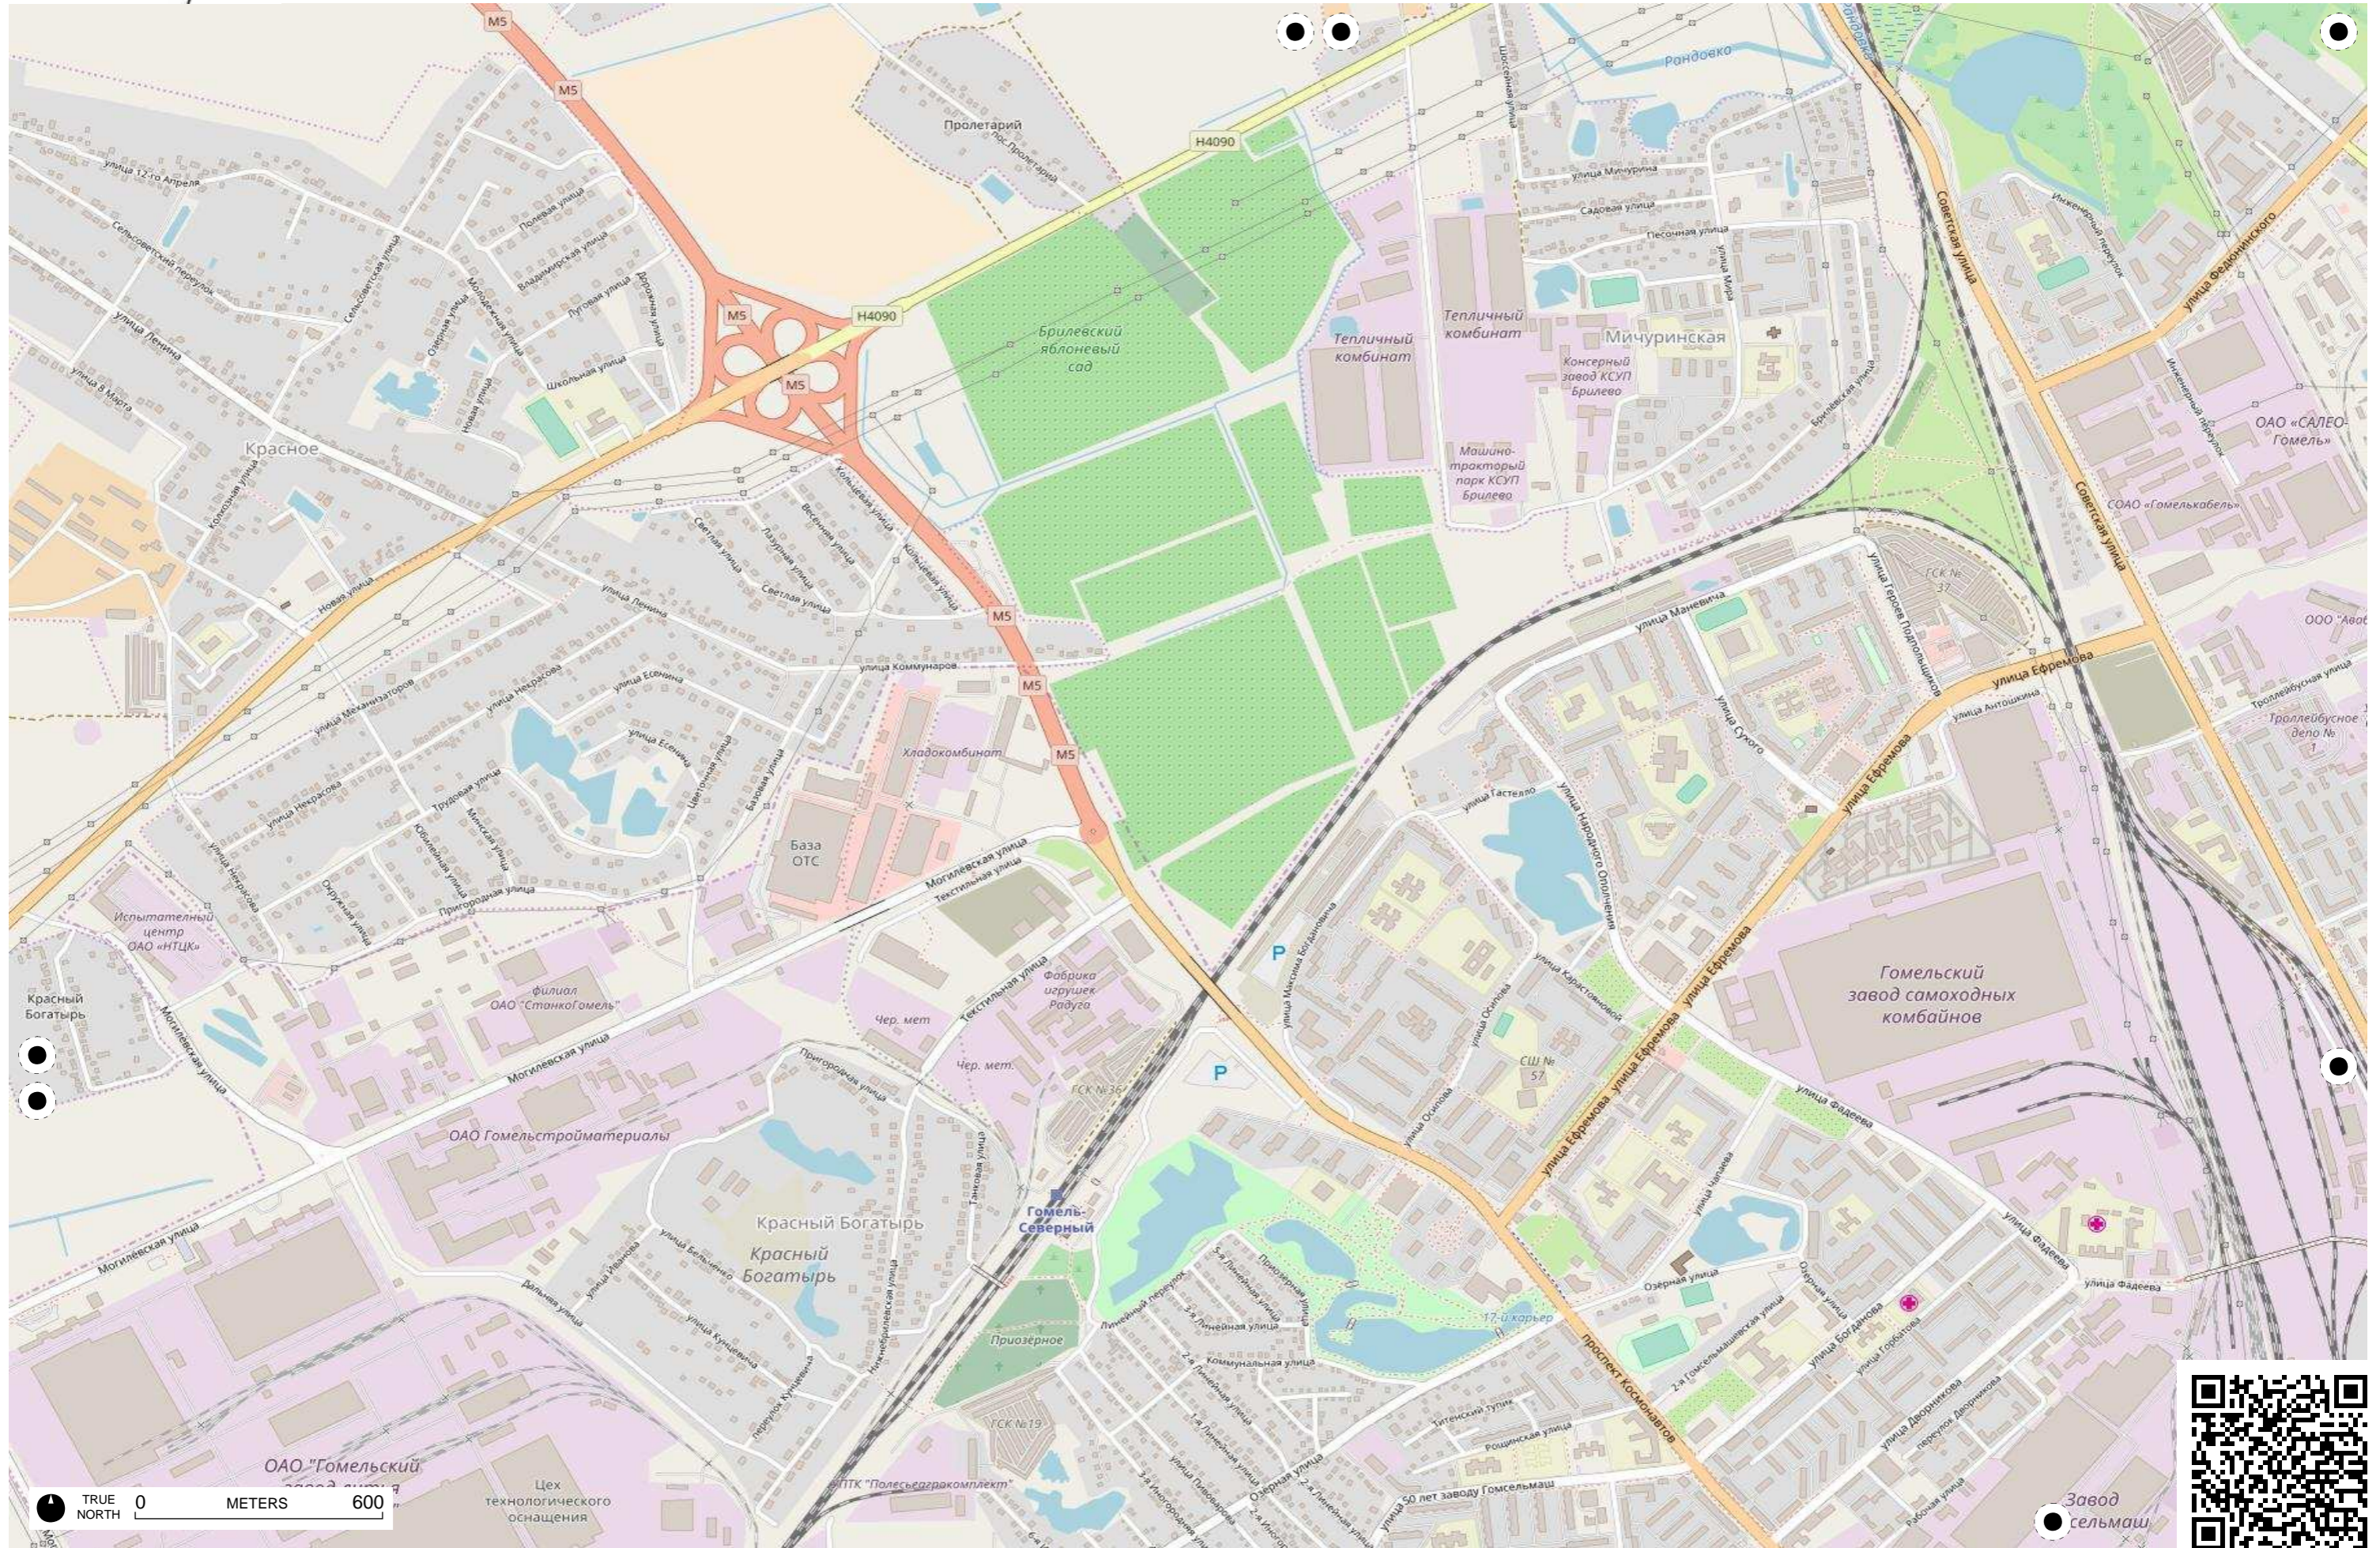

TRUE NORTH 0 METERS 600

TRUE NORTH 0 METERS 600

TRUE NORTH 0 METERS 600

TRUE NORTH 0 METERS 600

TRUE NORTH 0 METERS 600

TRUE NORTH 0 METERS 600

TRUE NORTH 0 METERS 600

TRUE NORTH 0 METERS 600

1393-я артиллерийская база боеприпасов войсковая часть 52208

TRUE NORTH 0 METERS 600

TRUE NORTH 0 METERS 600

TRUE NORTH 0 METERS 600

Дударево

TRUE NORTH 0 METERS 600

TRUE NORTH 0 METERS 600

TRUE NORTH 0 METERS 600