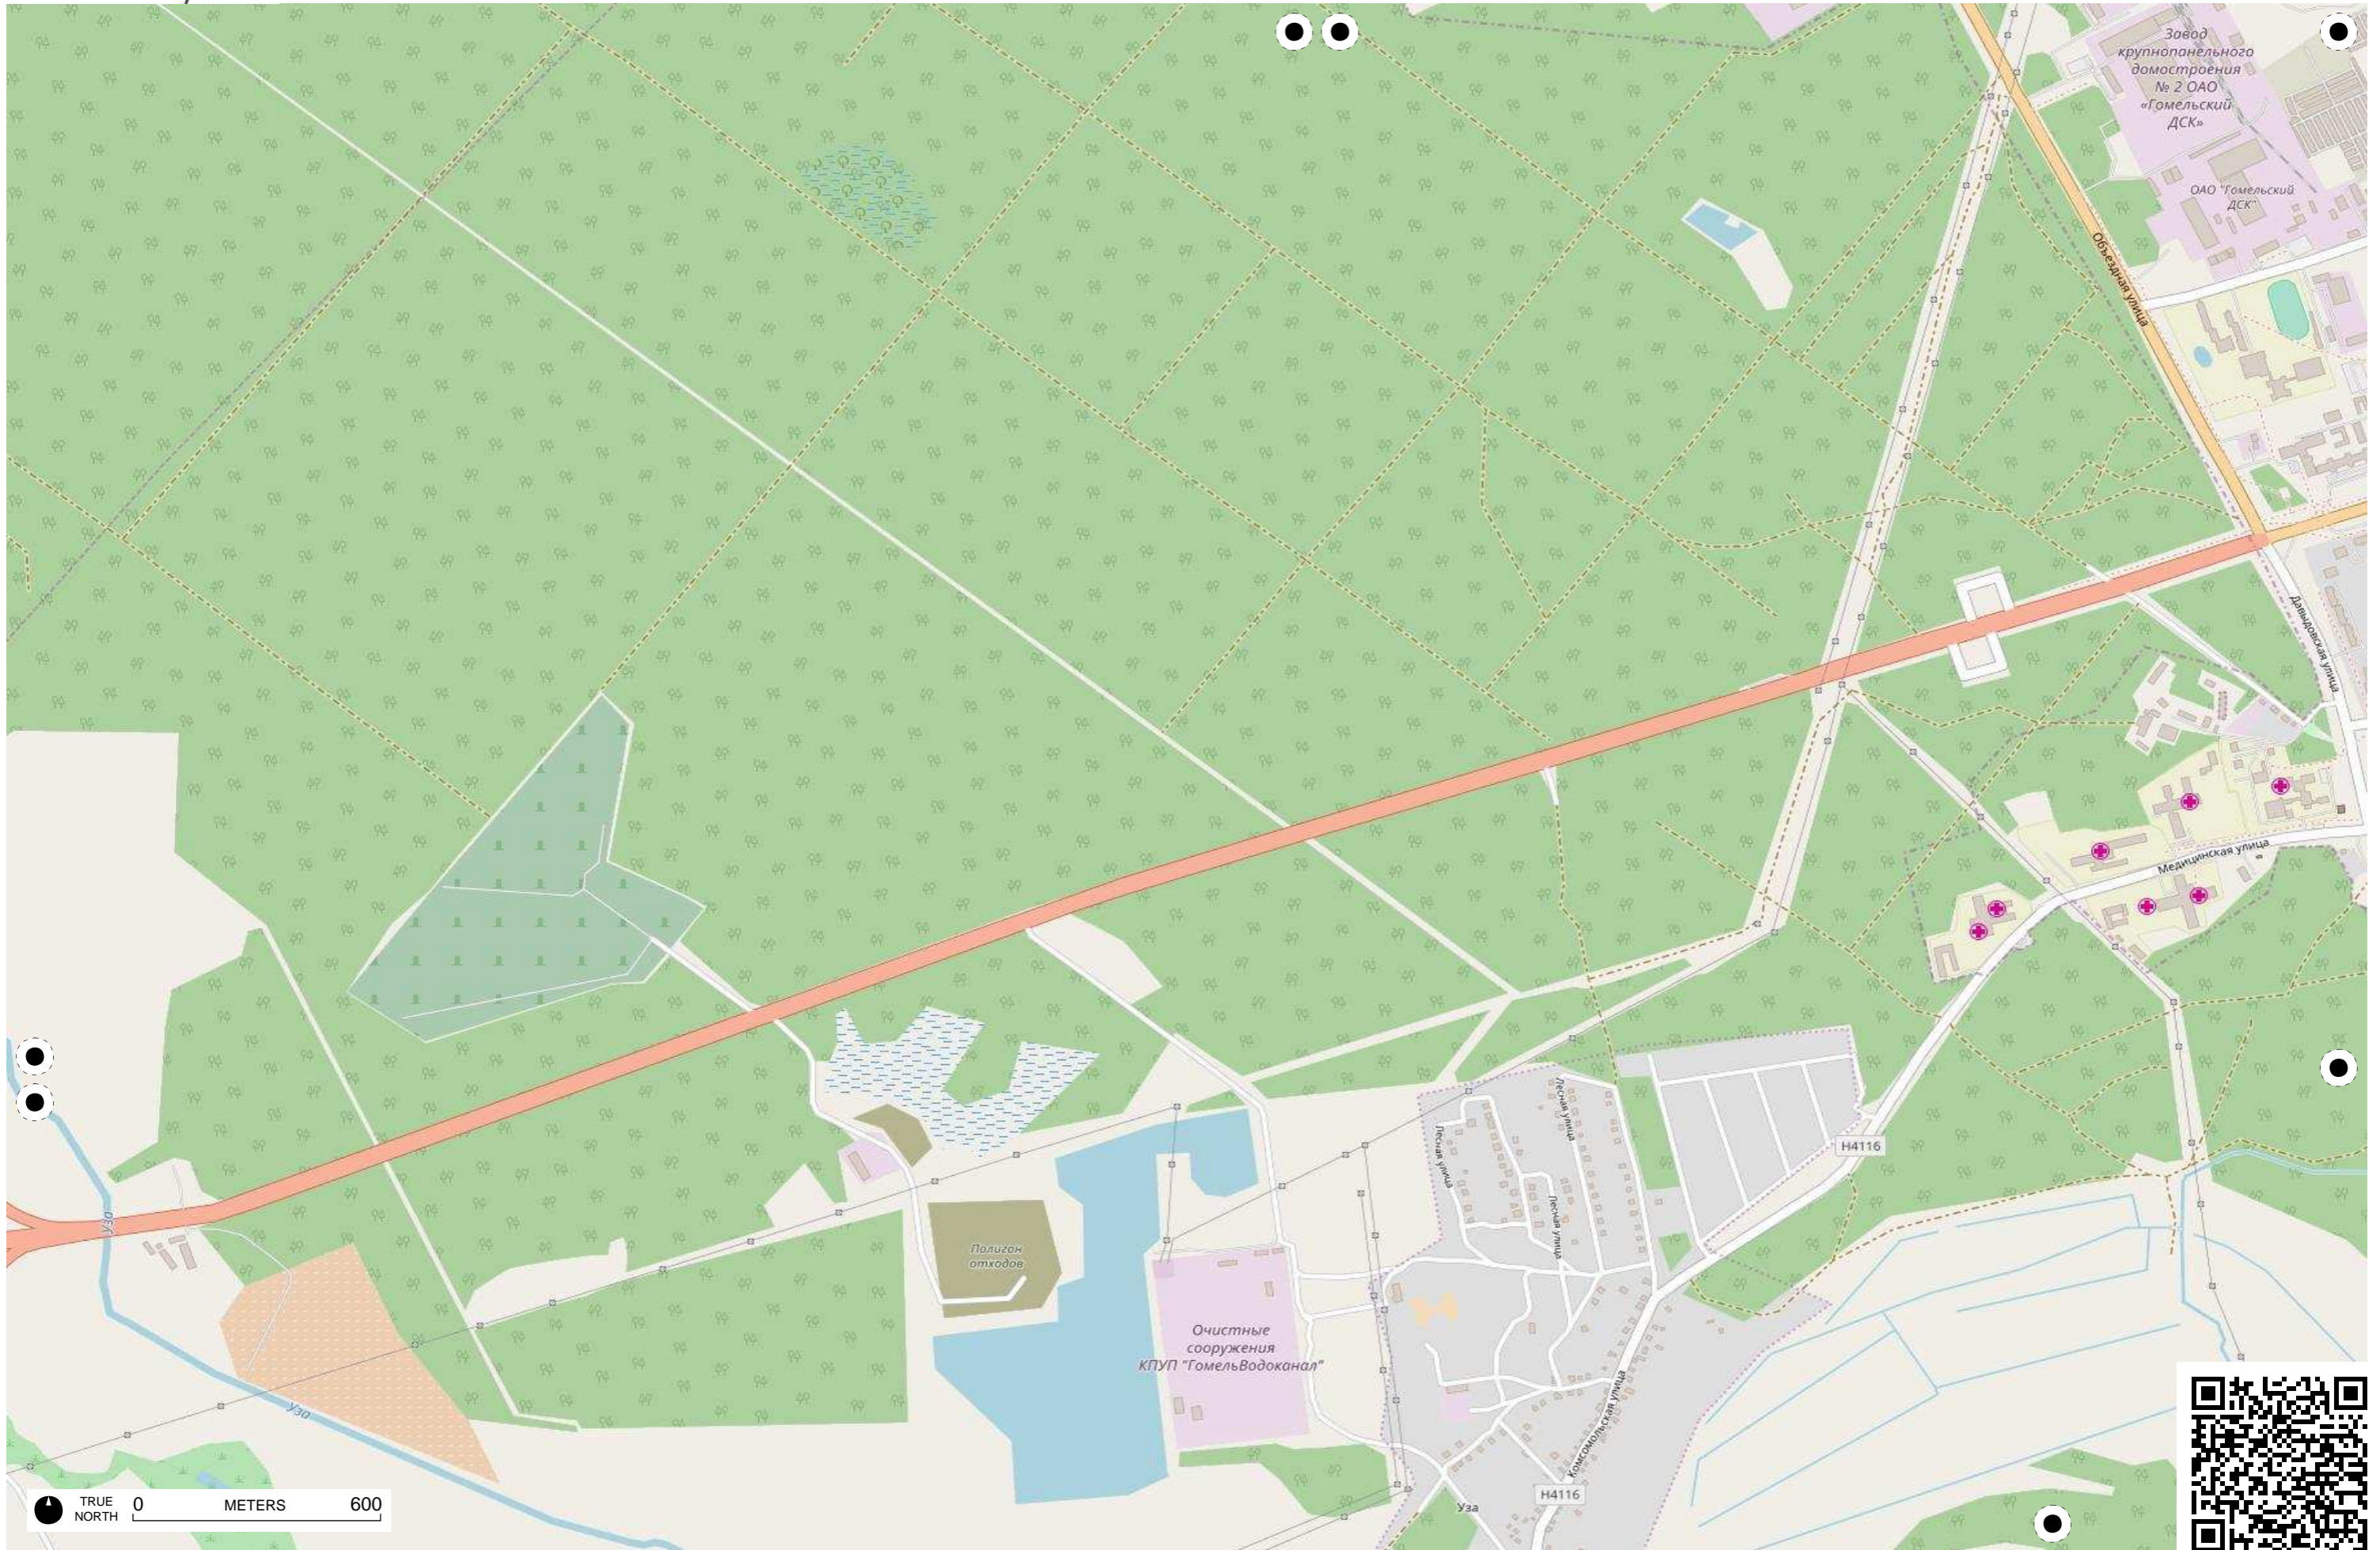

TRUE NORTH 0 METERS 600

TRUE NORTH 0 METERS 600

TRUE NORTH 0 METERS 600

TRUE NORTH 0 METERS 600

TRUE NORTH 0 METERS 600

TRUE NORTH 0 METERS 600

TRUE NORTH 0 METERS 600

TRUE NORTH 0 METERS 600

1393-я артиллерийская база боеприпасов войсковая часть 52208

TRUE NORTH 0 METERS 600

TRUE NORTH 0 METERS 600

TRUE NORTH 0 METERS 600

Дударево

TRUE NORTH 0 METERS 600

TRUE NORTH 0 METERS 600

TRUE NORTH 0 METERS 600

TRUE NORTH 0 METERS 600

TRUE NORTH 0 METERS 600

TRUE NORTH 0 METERS 600

TRUE NORTH 0 METERS 600

TRUE NORTH 0 METERS 600

TRUE NORTH 0 METERS 600