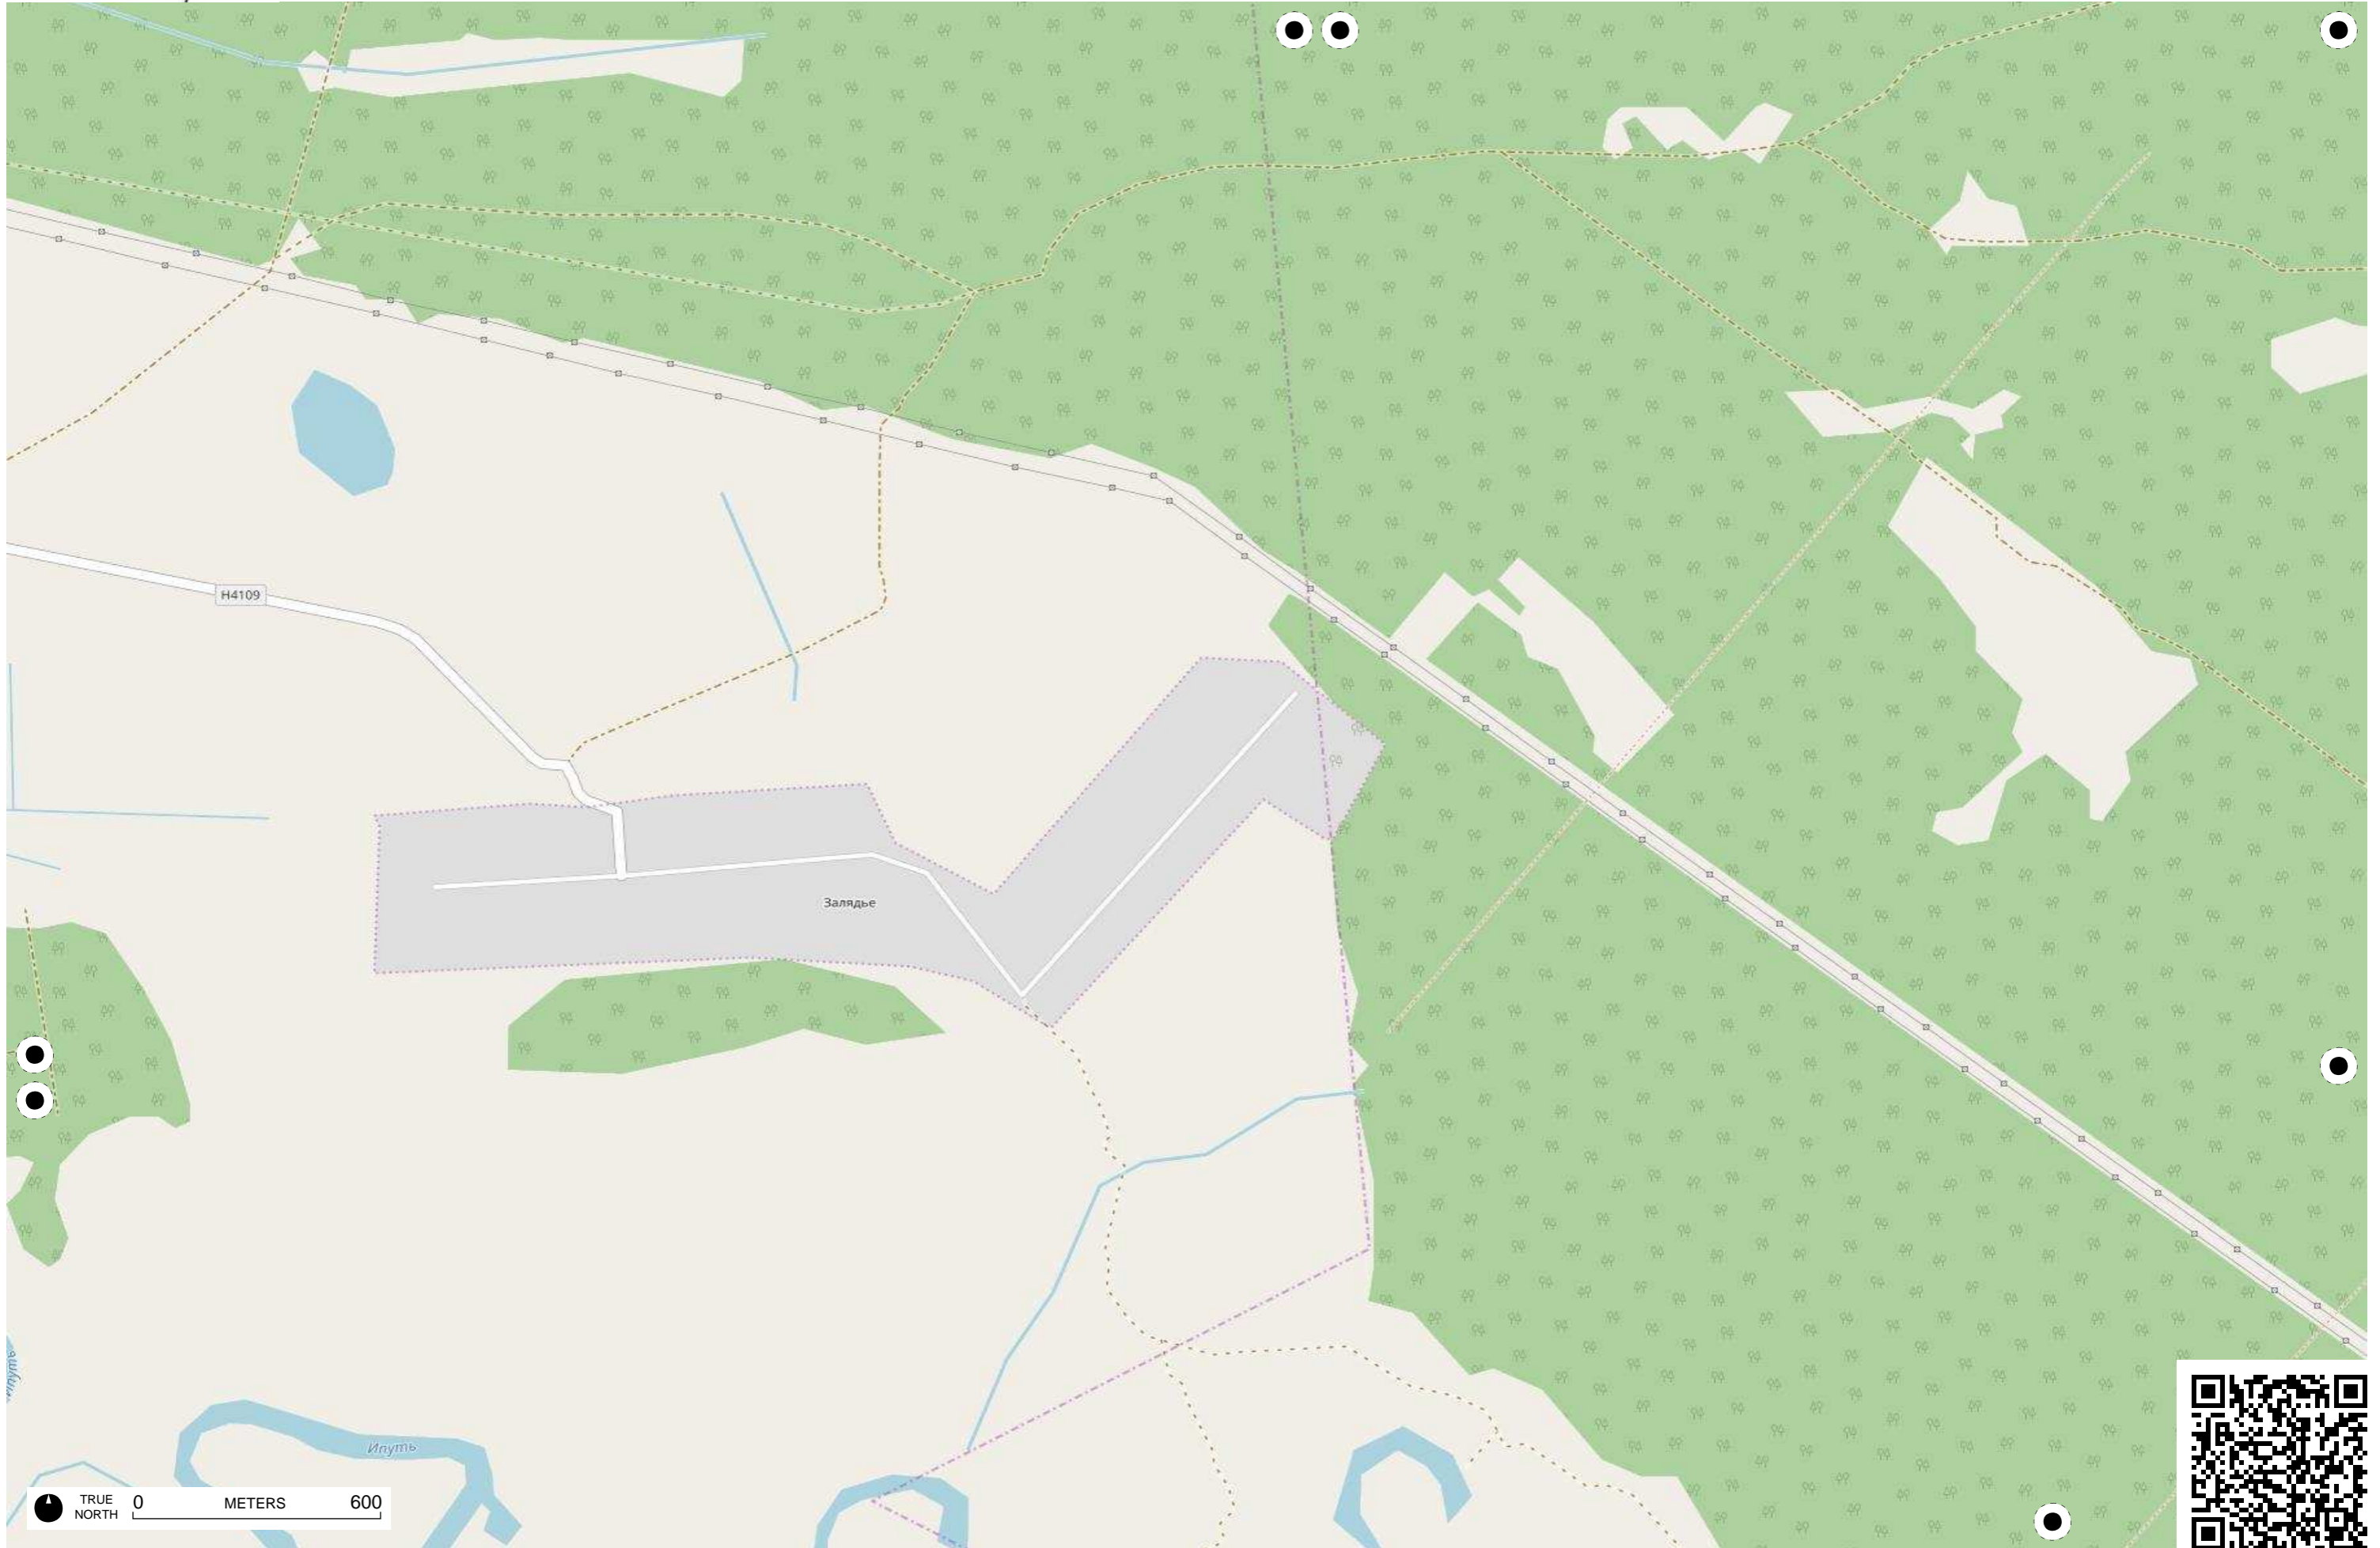

TRUE NORTH 0 METERS 600

TRUE NORTH 0 METERS 600

TRUE NORTH 0 METERS 600

TRUE NORTH 0 METERS 600

TRUE NORTH 0 METERS 600

TRUE NORTH 0 METERS 600

TRUE NORTH 0 METERS 600

TRUE NORTH 0 METERS 600

1393-я артиллерийская база боеприпасов войсковая часть 52208

TRUE NORTH 0 METERS 600

TRUE NORTH 0 METERS 600

TRUE NORTH 0 METERS 600

Дударево

TRUE NORTH 0 METERS 600

TRUE NORTH 0 METERS 600

TRUE NORTH 0 METERS 600

TRUE NORTH 0 METERS 600

TRUE NORTH 0 METERS 600

TRUE NORTH 0 METERS 600

TRUE NORTH 0 METERS 600

TRUE NORTH 0 METERS 600

TRUE NORTH 0 METERS 600