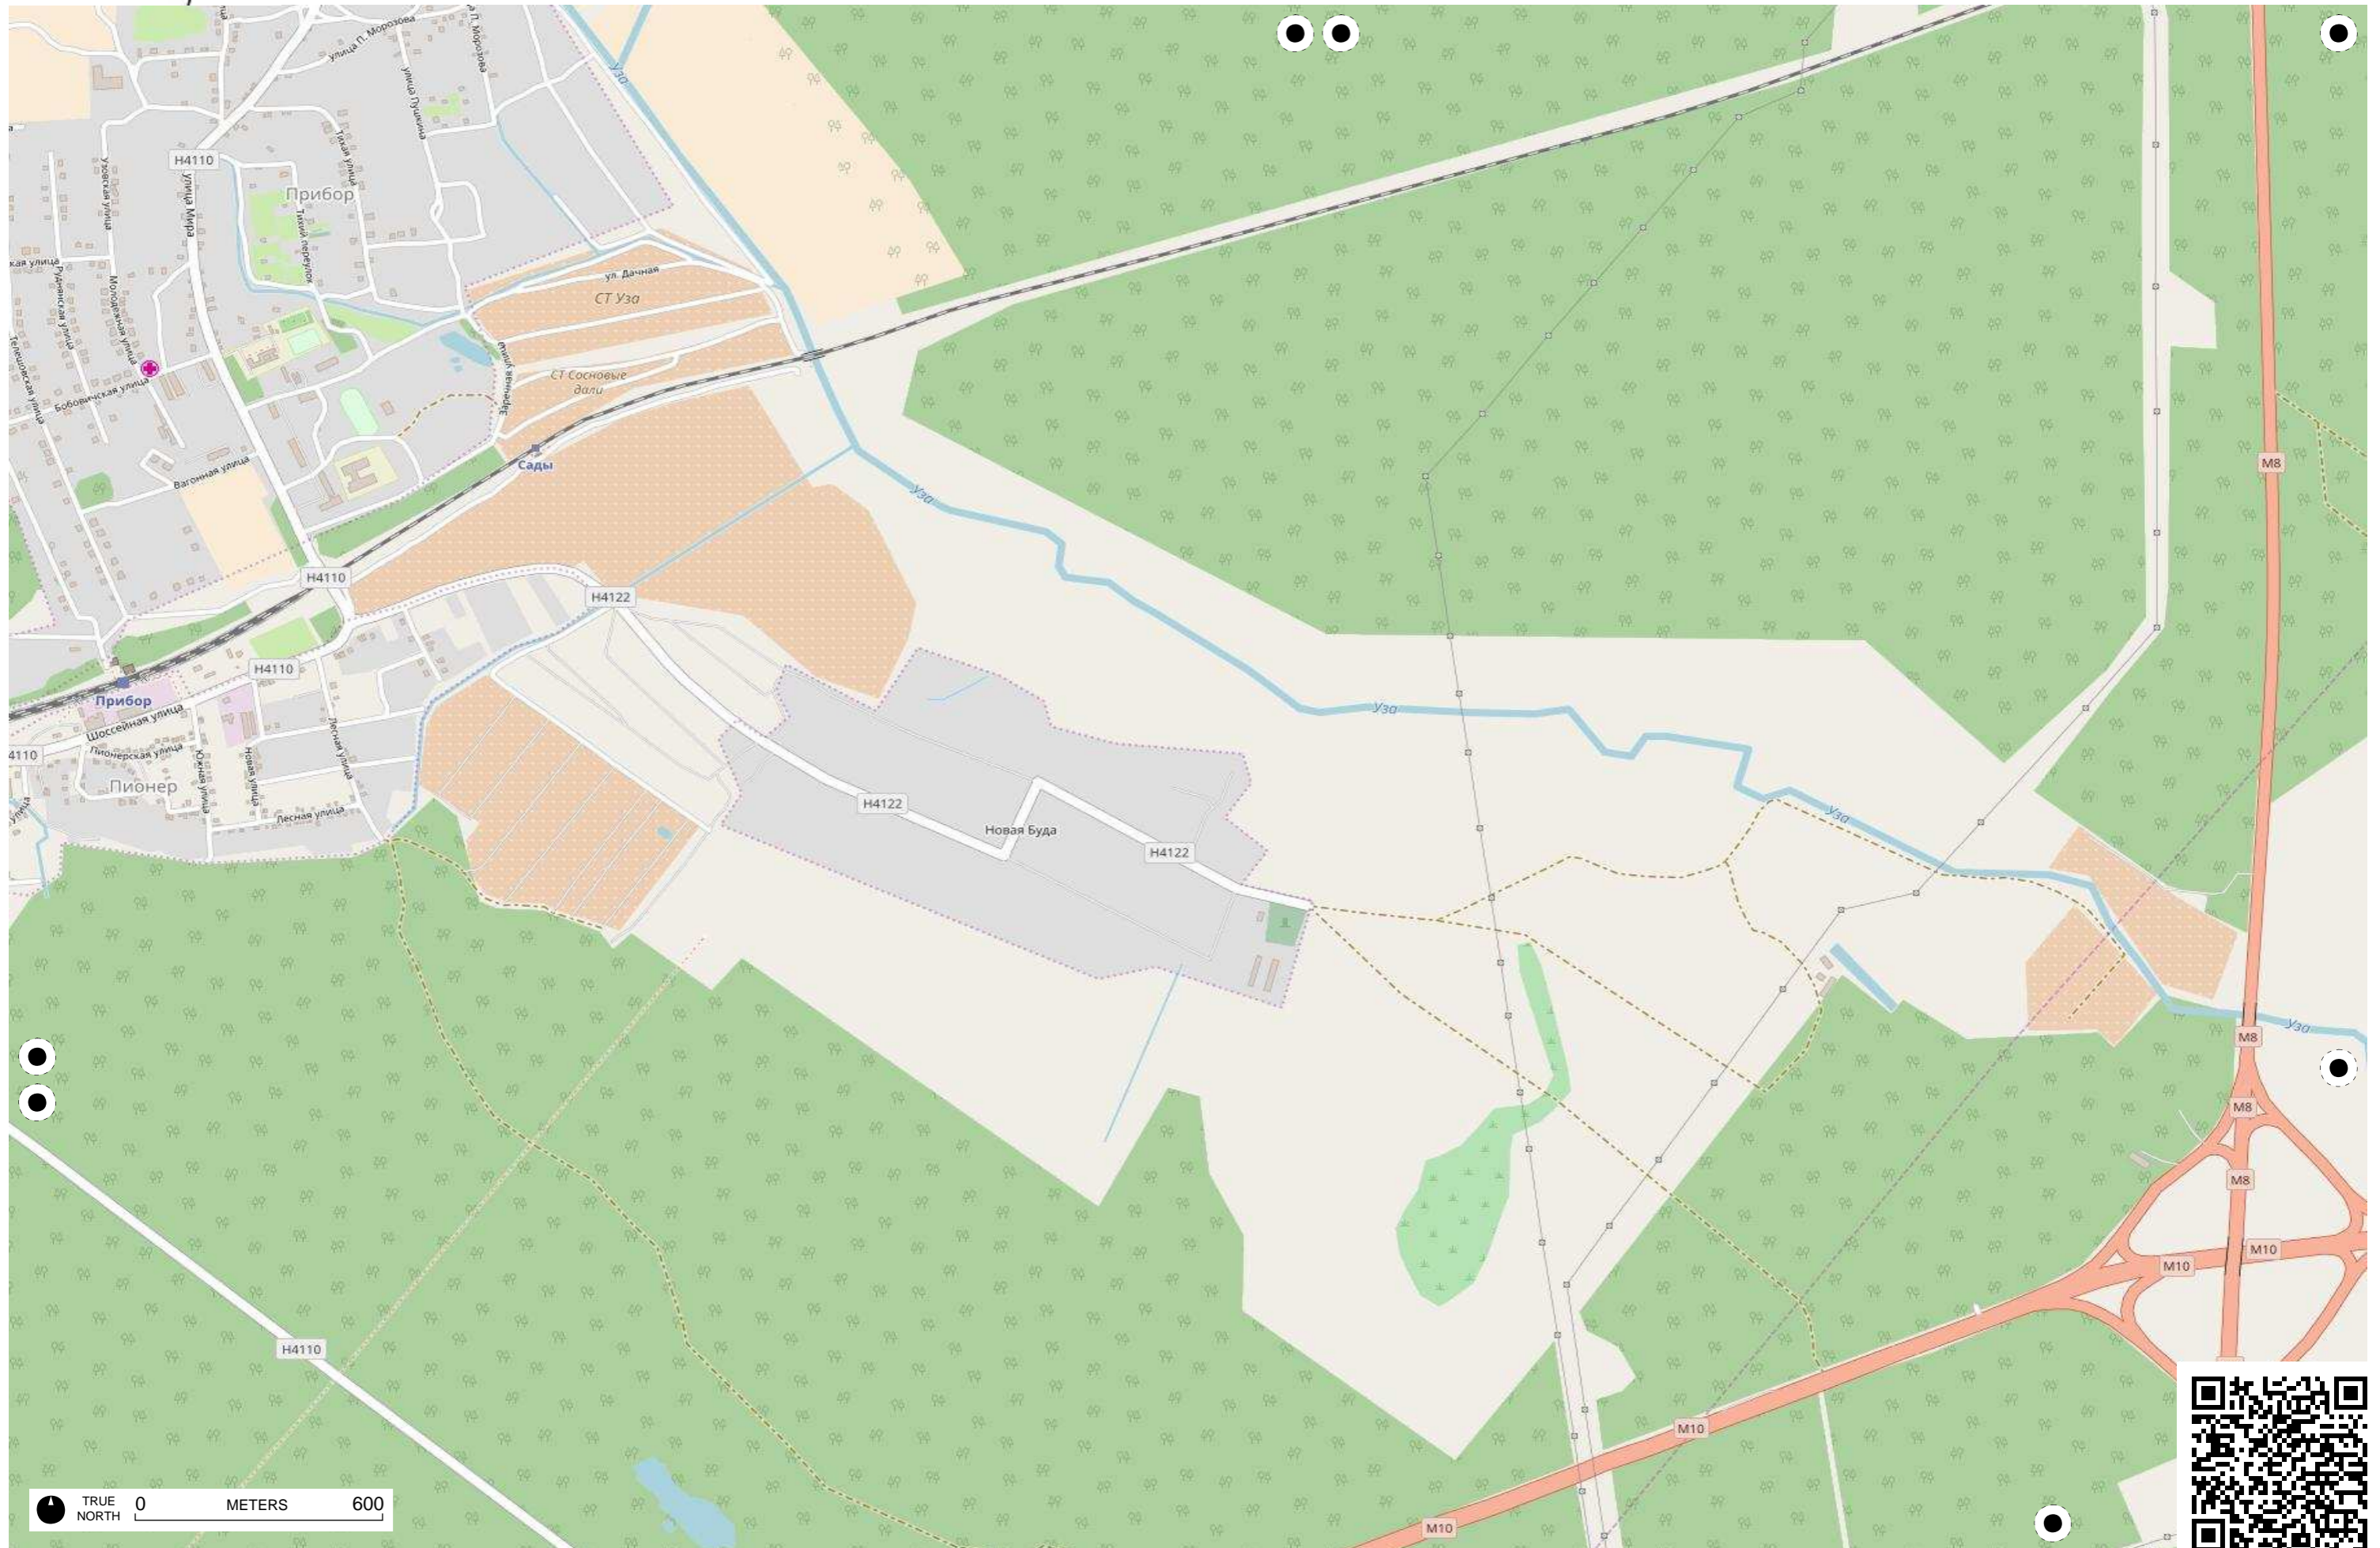

TRUE NORTH 0 METERS 600

TRUE NORTH 0 METERS 600

TRUE NORTH 0 METERS 600

TRUE NORTH 0 METERS 600

TRUE NORTH 0 METERS 600

TRUE NORTH 0 METERS 600

TRUE NORTH 0 METERS 600

TRUE NORTH 0 METERS 600

1393-я артиллерийская база боеприпасов войсковая часть 52208

TRUE NORTH 0 METERS 600

TRUE NORTH 0 METERS 600

TRUE NORTH 0 METERS 600

Дударево

TRUE NORTH 0 METERS 600

TRUE NORTH 0 METERS 600

TRUE NORTH 0 METERS 600

TRUE NORTH 0 METERS 600

TRUE NORTH 0 METERS 600

TRUE NORTH 0 METERS 600

TRUE NORTH 0 METERS 600

TRUE NORTH 0 METERS 600

TRUE NORTH 0 METERS 600