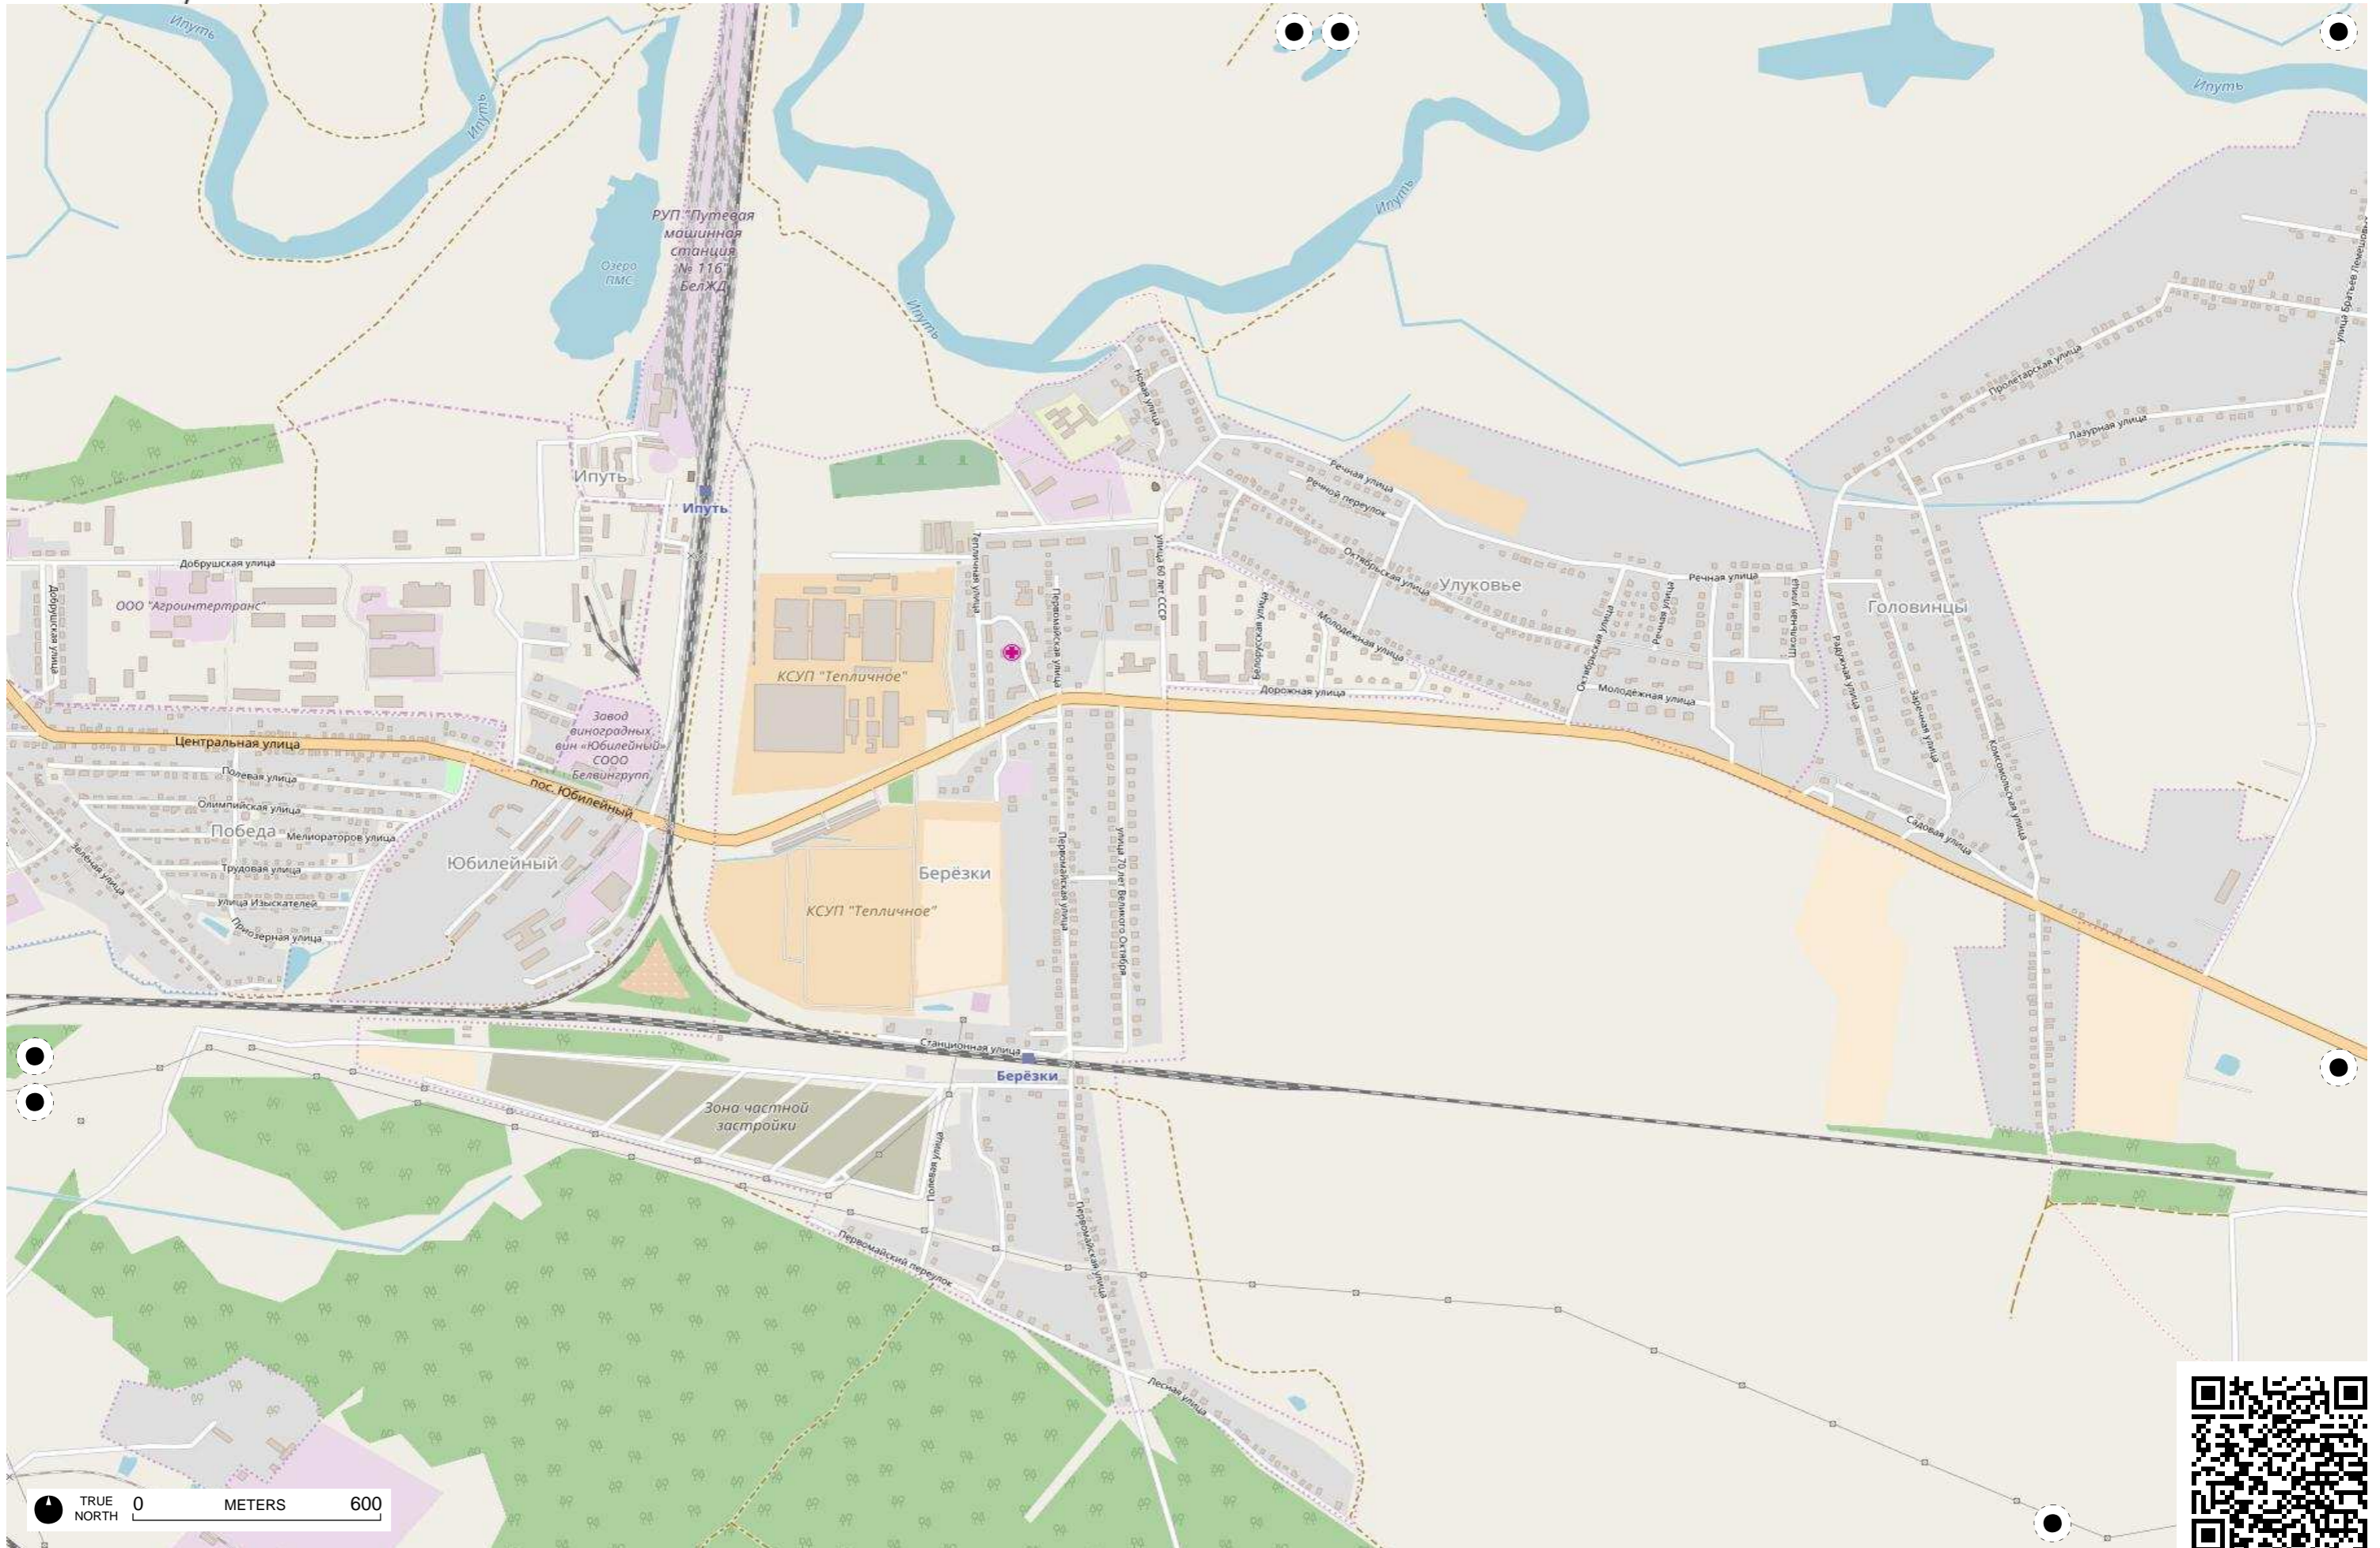

TRUE NORTH 0 METERS 600

TRUE NORTH 0 METERS 600

TRUE NORTH 0 METERS 600

TRUE NORTH 0 METERS 600

TRUE NORTH 0 METERS 600

TRUE NORTH 0 METERS 600

TRUE NORTH 0 METERS 600

TRUE NORTH 0 METERS 600

1393-я артиллерийская база боеприпасов войсковая часть 52208

TRUE NORTH 0 METERS 600

TRUE NORTH 0 METERS 600

TRUE NORTH 0 METERS 600

Дударево

TRUE NORTH 0 METERS 600

TRUE NORTH 0 METERS 600

TRUE NORTH 0 METERS 600

TRUE NORTH 0 METERS 600

TRUE NORTH 0 METERS 600

TRUE NORTH 0 METERS 600

TRUE NORTH 0 METERS 600

TRUE NORTH 0 METERS 600

TRUE NORTH 0 METERS 600