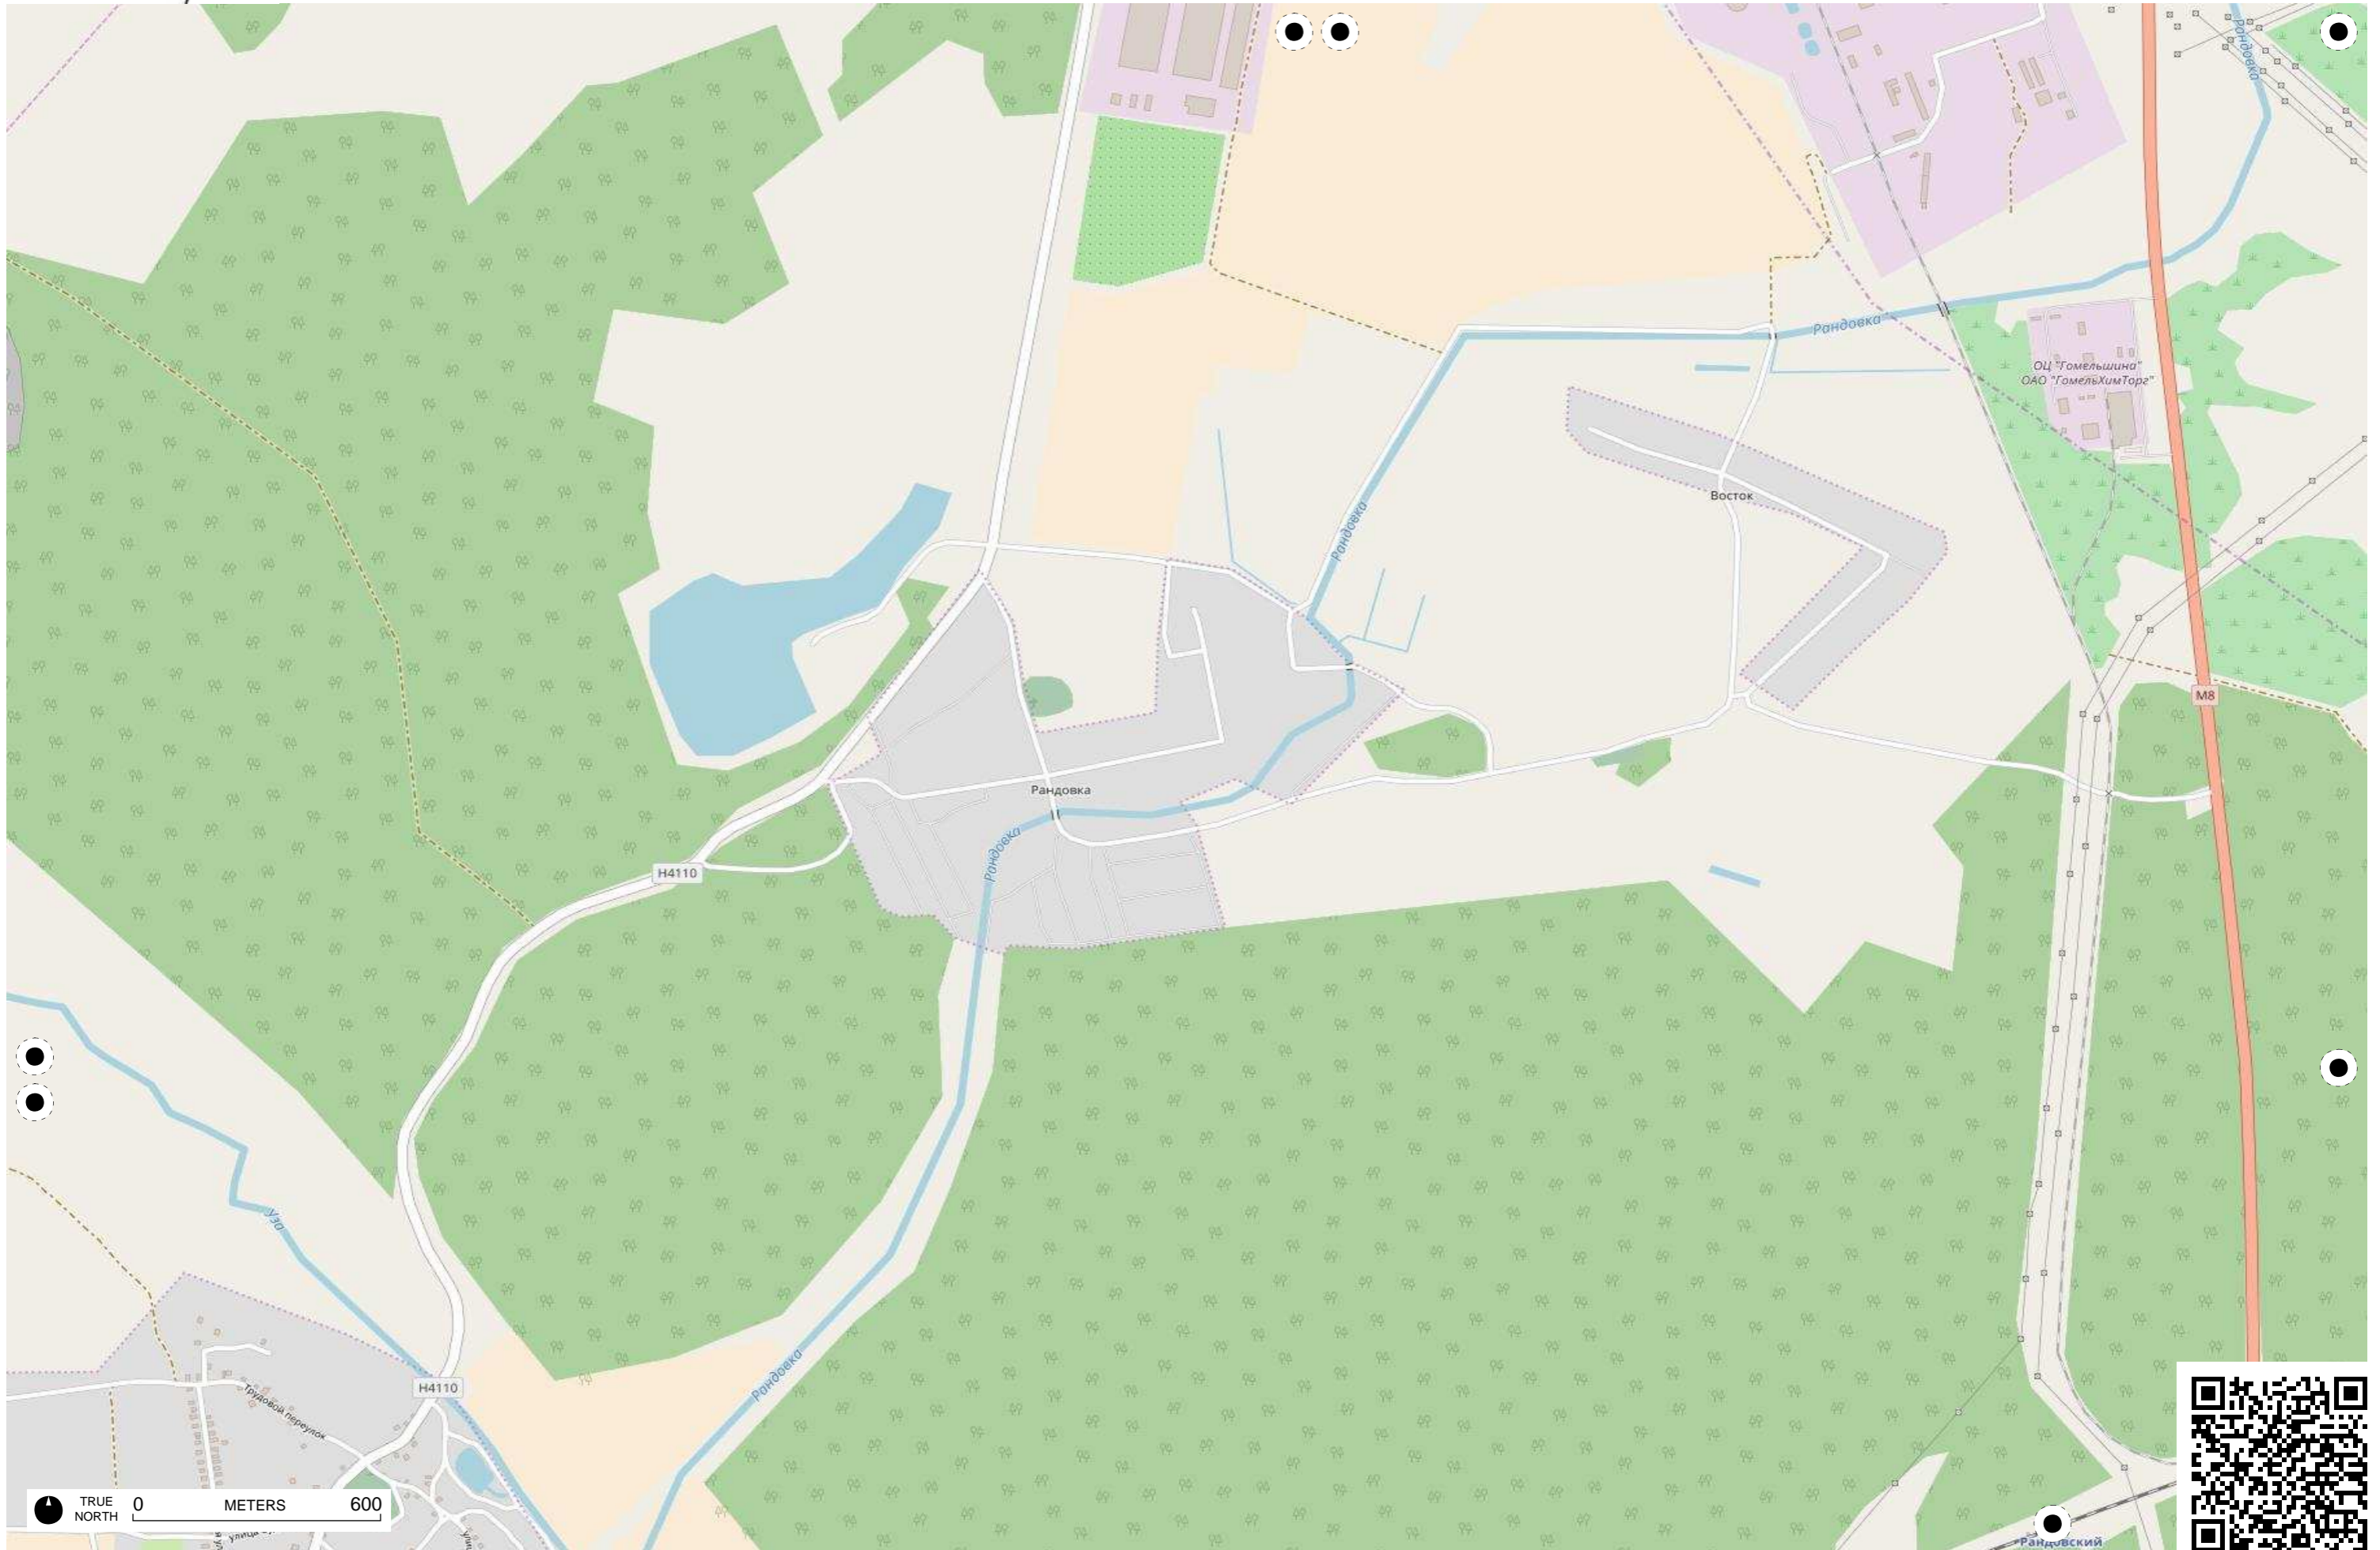

TRUE NORTH 0 METERS 600

TRUE NORTH 0 METERS 600

TRUE NORTH 0 METERS 600

TRUE NORTH 0 METERS 600

TRUE NORTH 0 METERS 600

TRUE NORTH 0 METERS 600

TRUE NORTH 0 METERS 600

TRUE NORTH 0 METERS 600

1393-я артиллерийская база боеприпасов войсковая часть 52208

TRUE NORTH 0 METERS 600

TRUE NORTH 0 METERS 600

TRUE NORTH 0 METERS 600

Дударево

TRUE NORTH 0 METERS 600

TRUE NORTH 0 METERS 600

TRUE NORTH 0 METERS 600

TRUE NORTH 0 METERS 600

TRUE NORTH 0 METERS 600

TRUE NORTH 0 METERS 600

TRUE NORTH 0 METERS 600

TRUE NORTH 0 METERS 600

TRUE NORTH 0 METERS 600