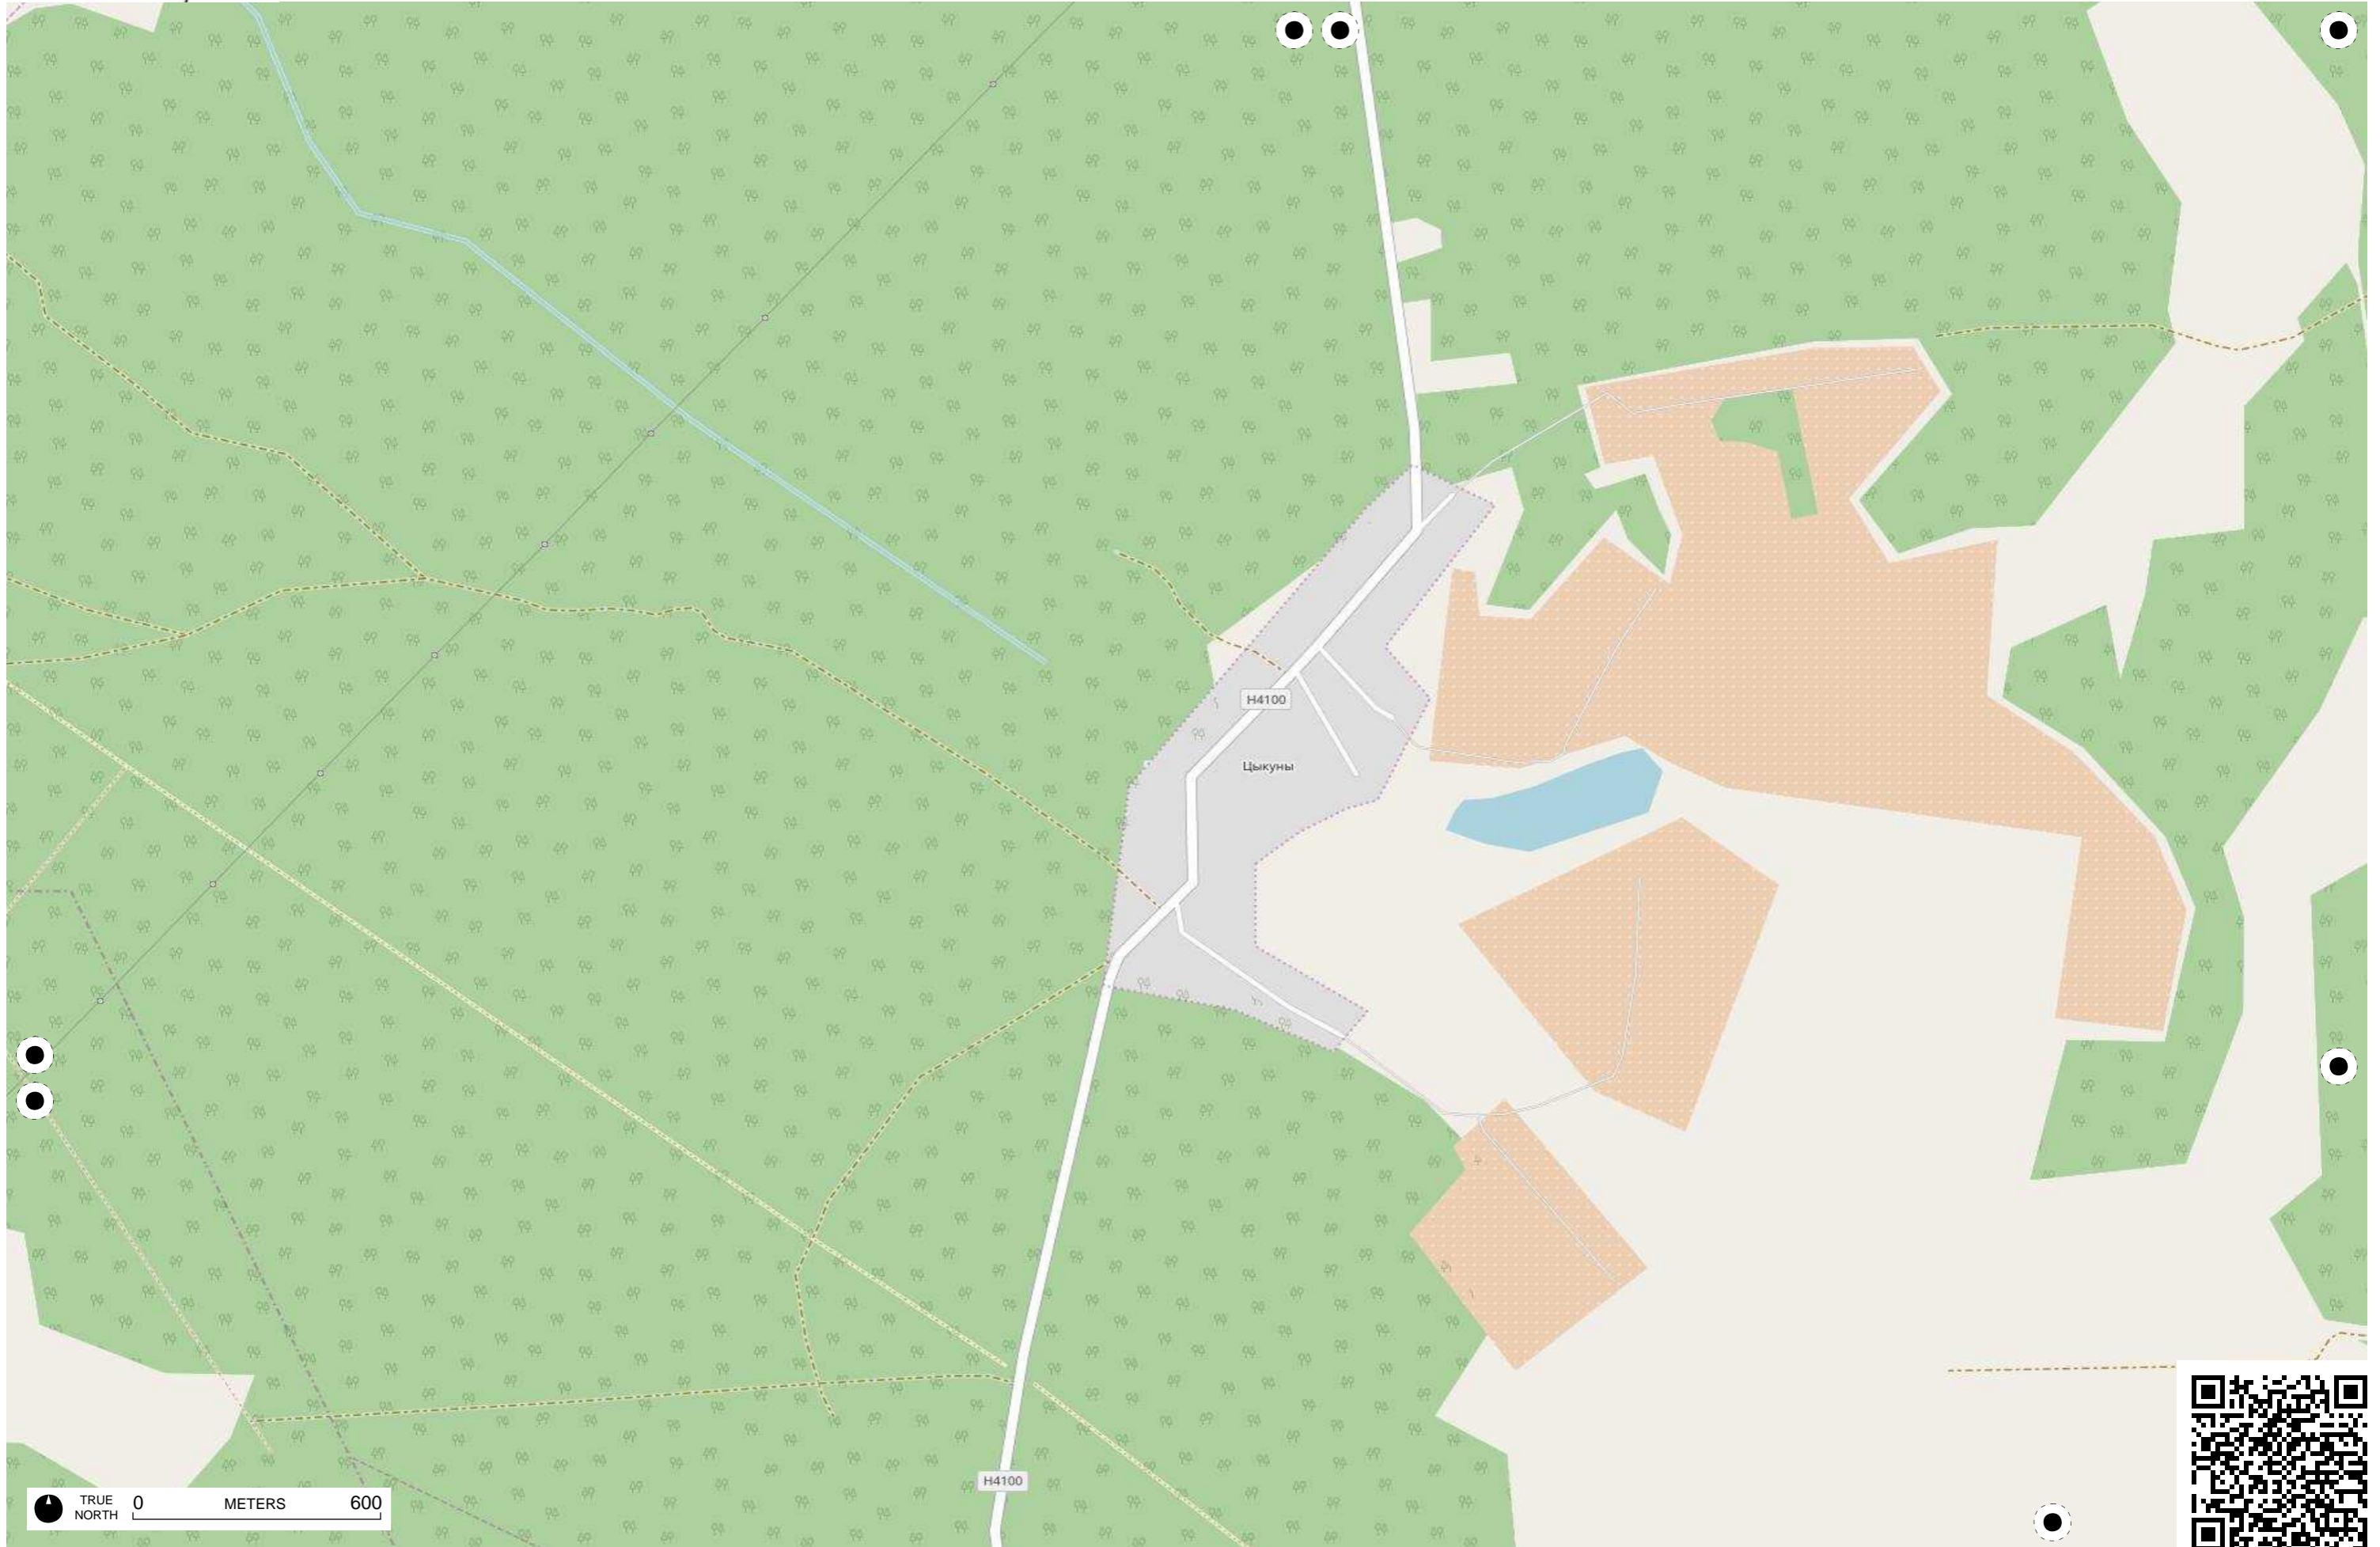

TRUE NORTH 0 METERS 600

TRUE NORTH 0 METERS 600

TRUE NORTH 0 METERS 600

TRUE NORTH 0 METERS 600

TRUE NORTH 0 METERS 600

TRUE NORTH 0 METERS 600

TRUE NORTH 0 METERS 600

TRUE NORTH 0 METERS 600

1393-я артиллерийская база боеприпасов войсковая часть 52208

TRUE NORTH 0 METERS 600

TRUE NORTH 0 METERS 600

TRUE NORTH 0 METERS 600

Дударево

TRUE NORTH 0 METERS 600

TRUE NORTH 0 METERS 600

TRUE NORTH 0 METERS 600

TRUE NORTH 0 METERS 600

TRUE NORTH 0 METERS 600

TRUE NORTH 0 METERS 600

TRUE NORTH 0 METERS 600

TRUE NORTH 0 METERS 600

TRUE NORTH 0 METERS 600