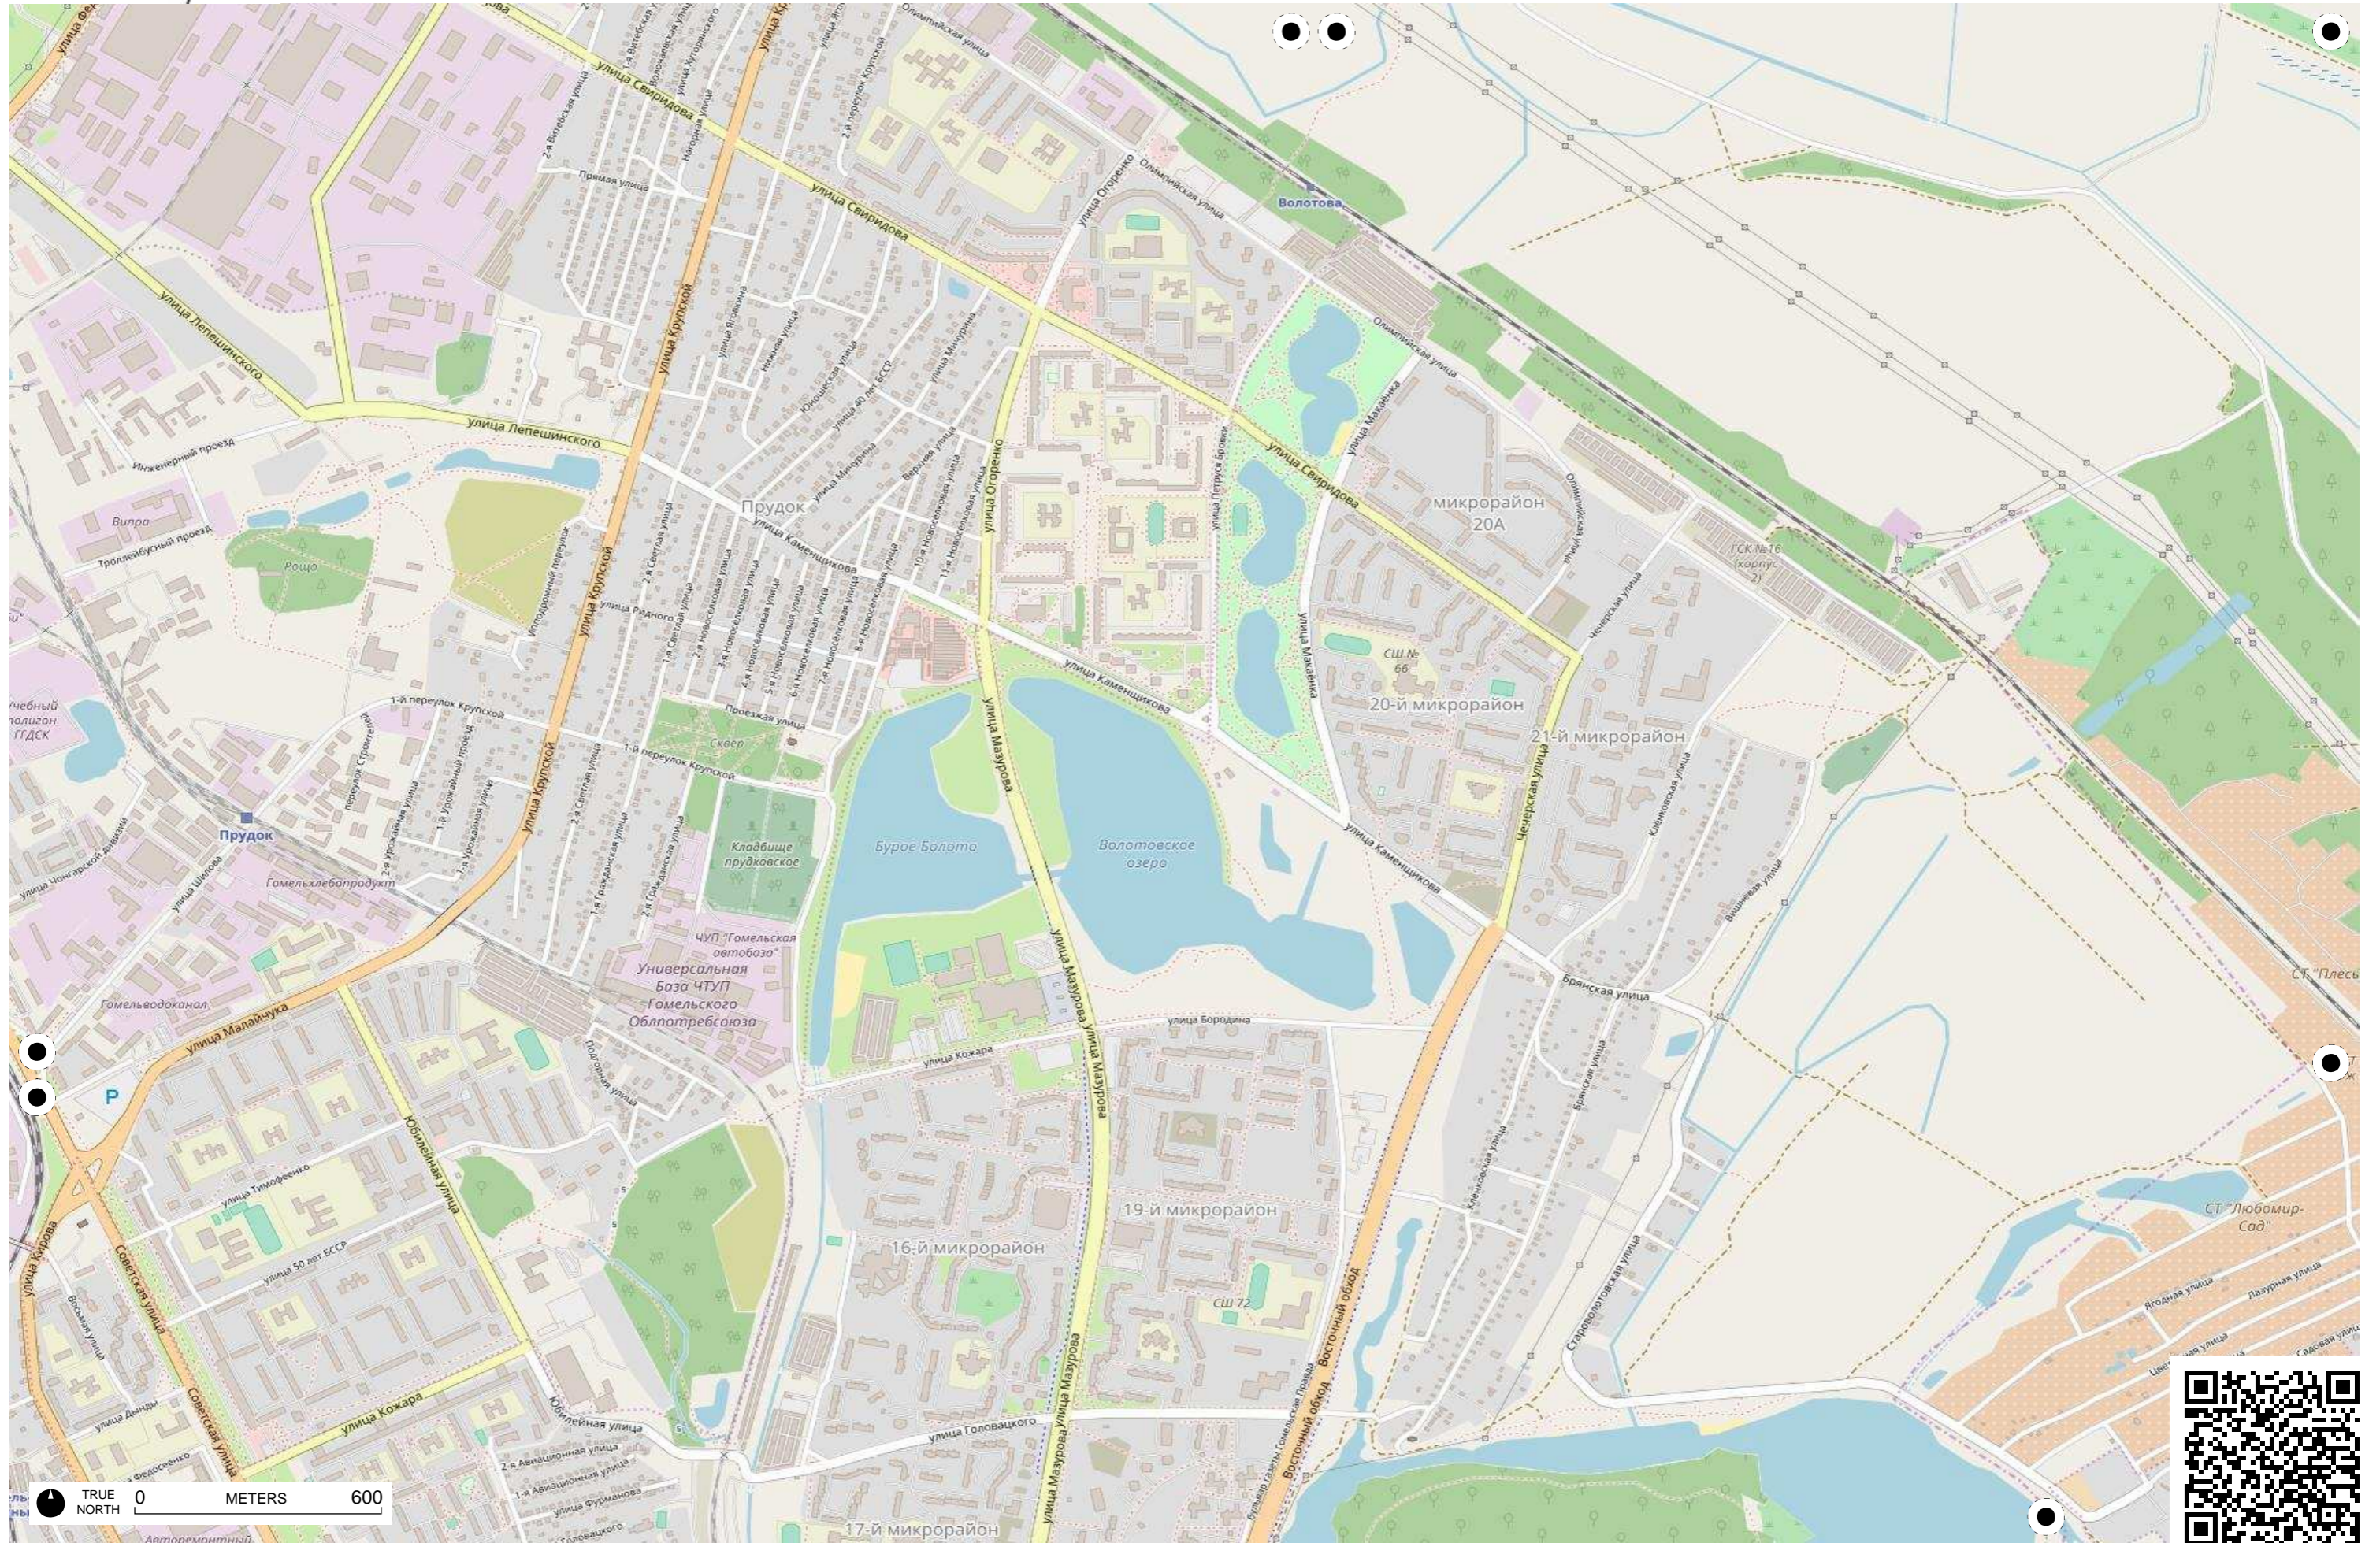

TRUE NORTH 0 METERS 600

TRUE NORTH 0 METERS 600

TRUE NORTH 0 METERS 600

TRUE NORTH 0 METERS 600

TRUE NORTH 0 METERS 600

TRUE NORTH 0 METERS 600

TRUE NORTH 0 METERS 600

TRUE NORTH 0 METERS 600

1393-я артиллерийская база боеприпасов войсковая часть 52208

TRUE NORTH 0 METERS 600

TRUE NORTH 0 METERS 600

TRUE NORTH 0 METERS 600

Дударево

TRUE NORTH 0 METERS 600

TRUE NORTH 0 METERS 600

TRUE NORTH 0 METERS 600