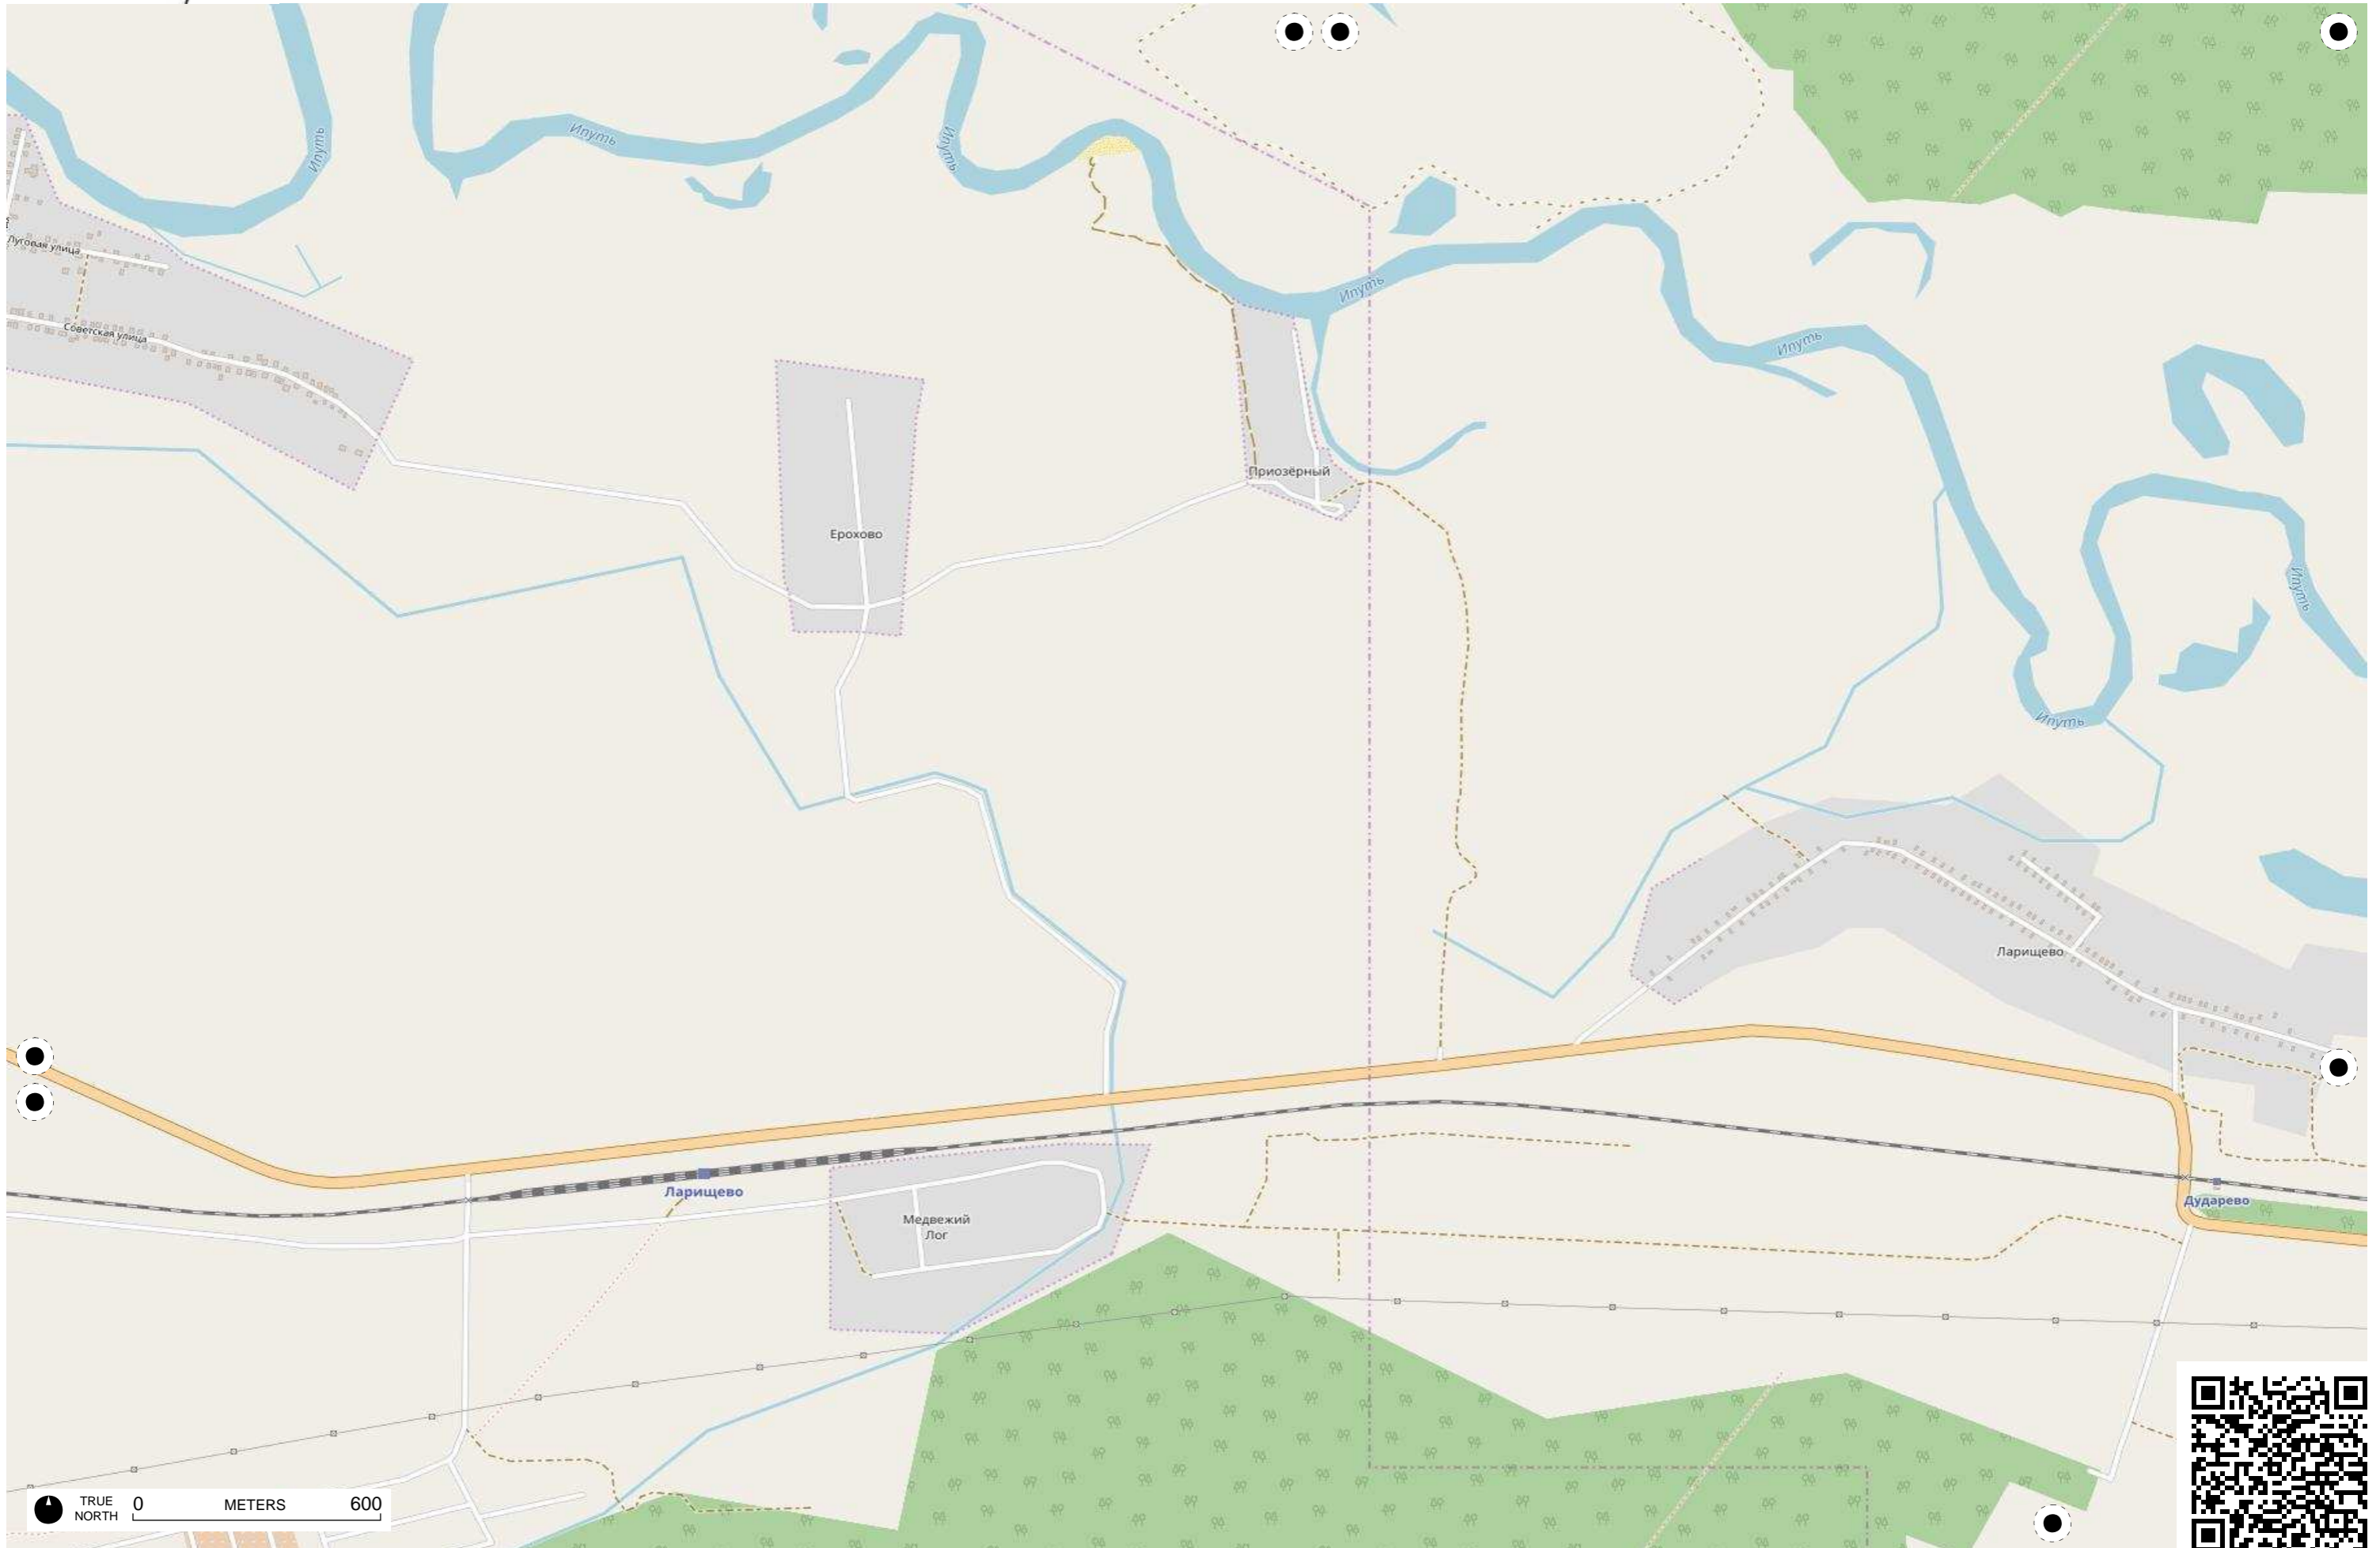

TRUE NORTH 0 METERS 600

TRUE NORTH 0 METERS 600

TRUE NORTH 0 METERS 600

TRUE NORTH 0 METERS 600

TRUE NORTH 0 METERS 600

TRUE NORTH 0 METERS 600

TRUE NORTH 0 METERS 600

TRUE NORTH 0 METERS 600

1393-я артиллерийская база боеприпасов войсковая часть 52208

TRUE NORTH 0 METERS 600

TRUE NORTH 0 METERS 600

TRUE NORTH 0 METERS 600

Дударево

TRUE NORTH 0 METERS 600

TRUE NORTH 0 METERS 600

TRUE NORTH 0 METERS 600

TRUE NORTH 0 METERS 600

TRUE NORTH 0 METERS 600

TRUE NORTH 0 METERS 600

TRUE NORTH 0 METERS 600

TRUE NORTH 0 METERS 600

TRUE NORTH 0 METERS 600