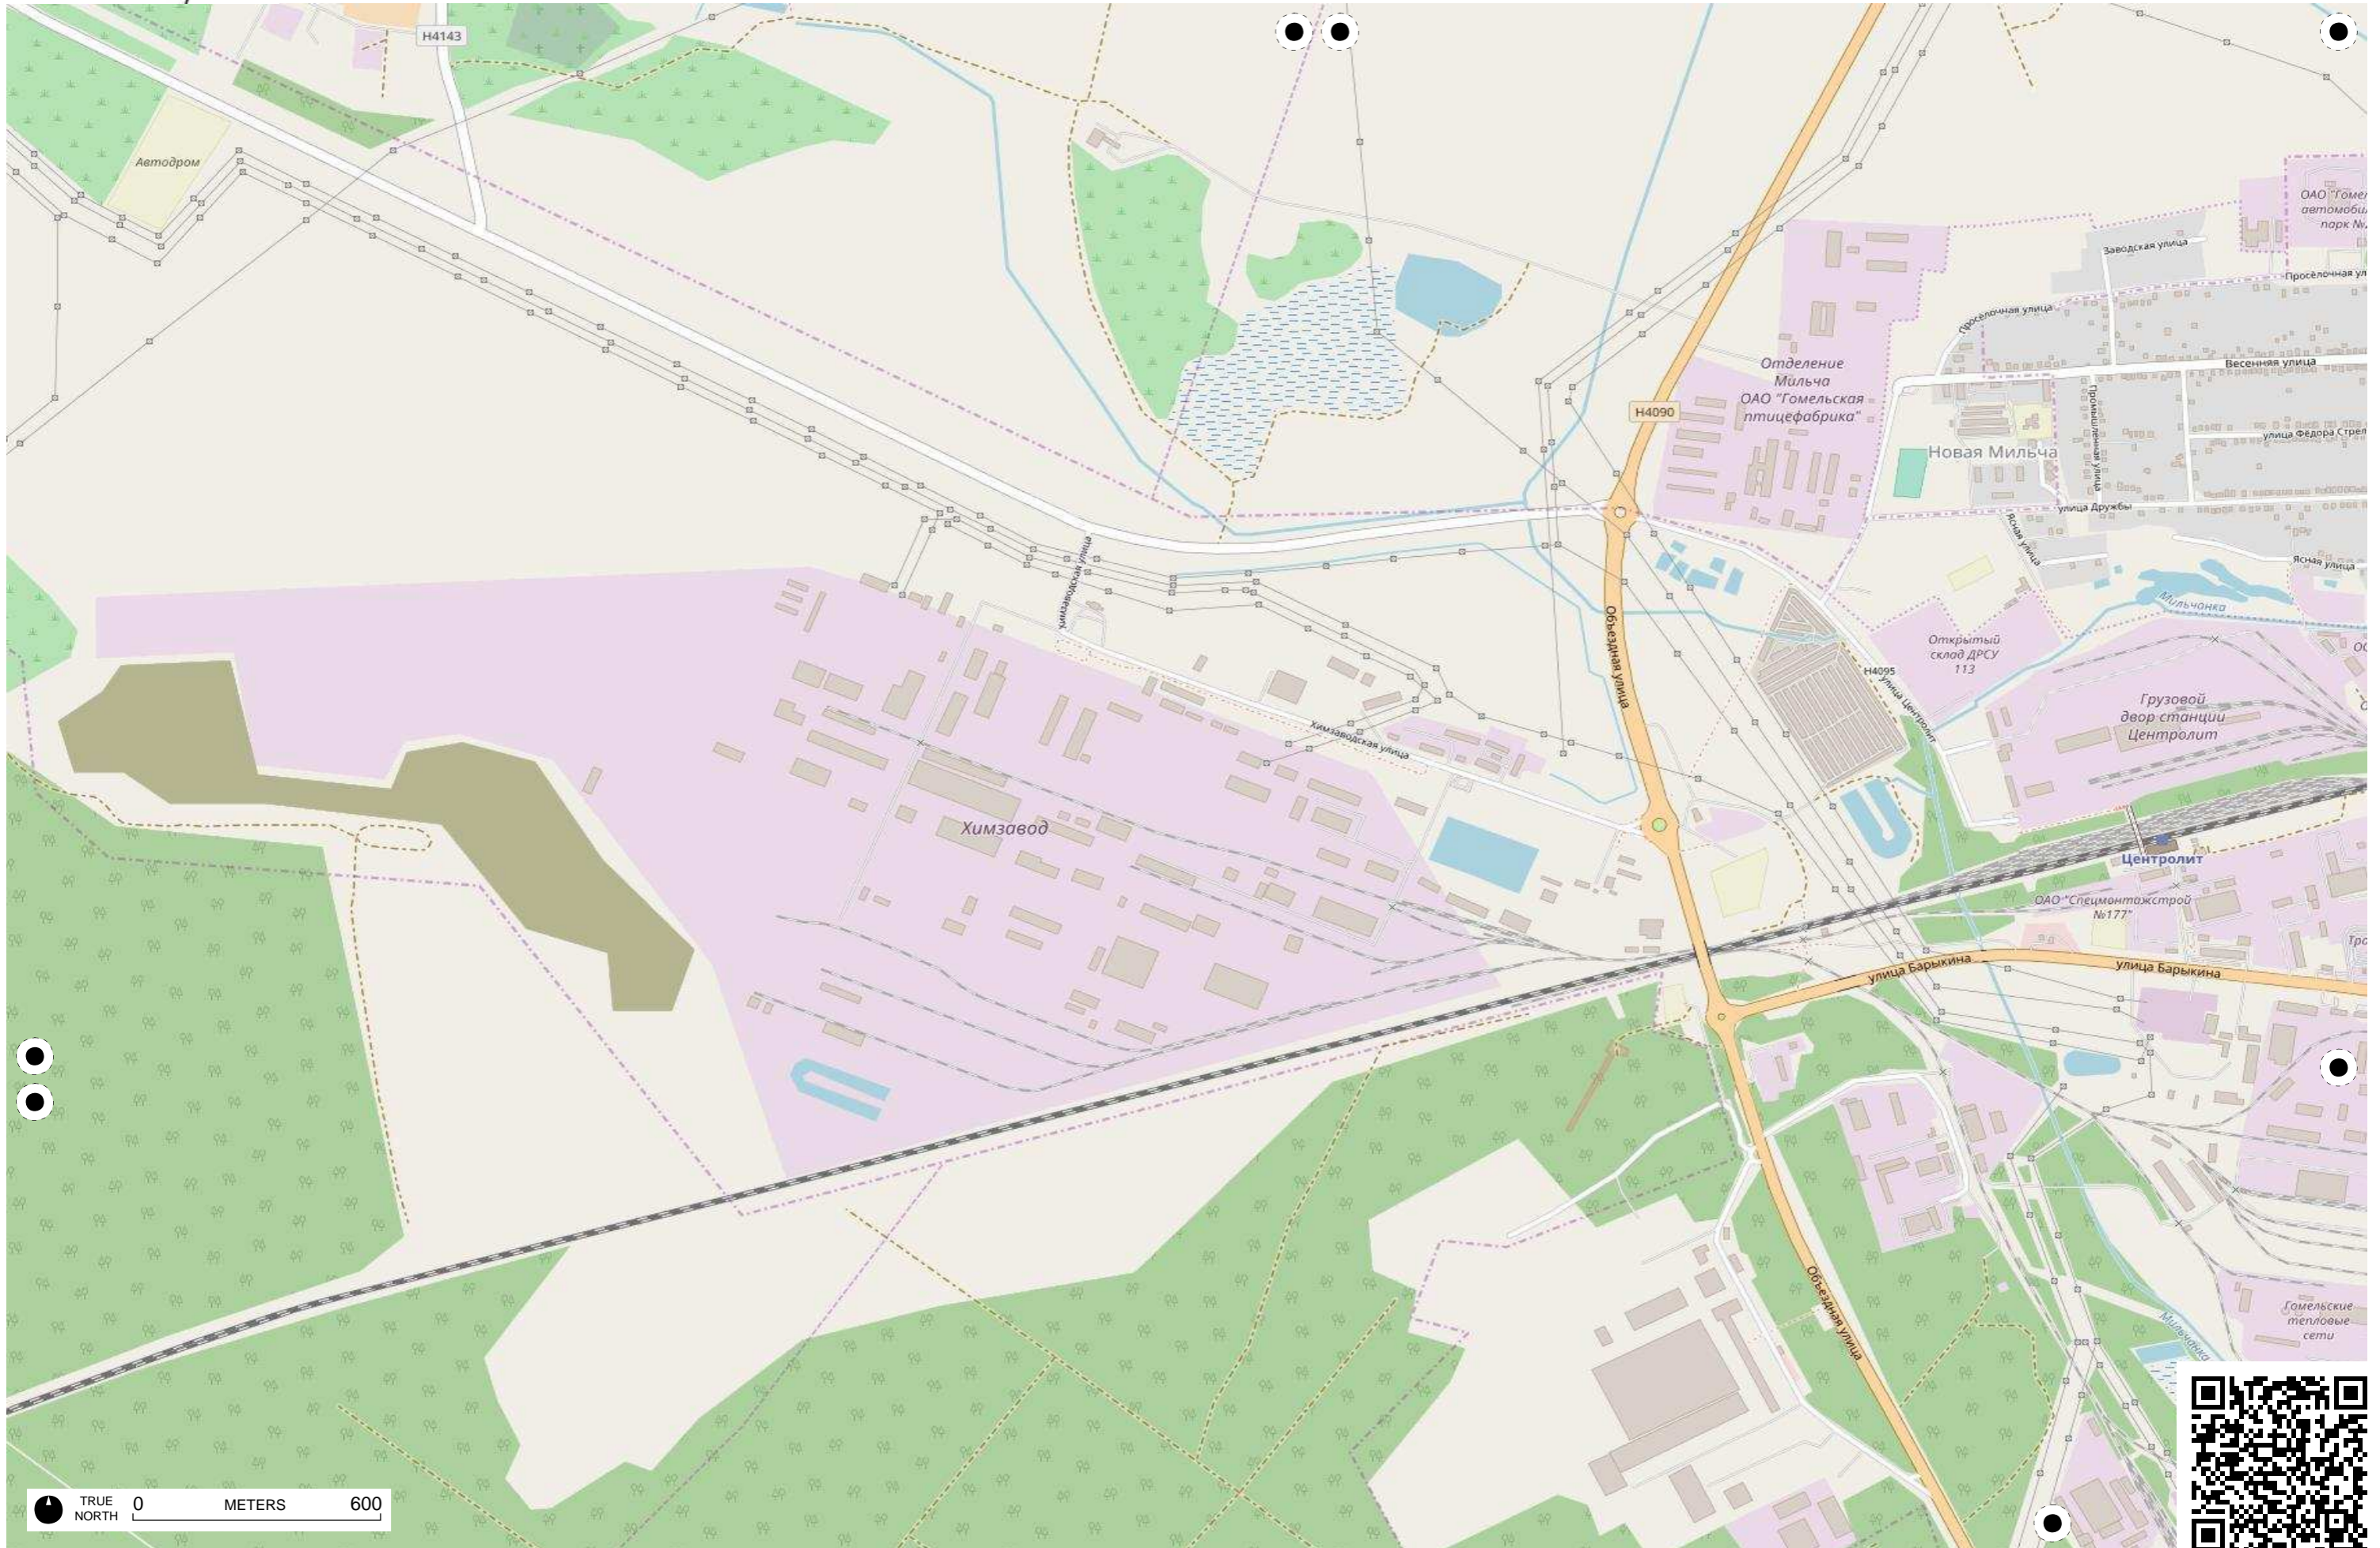

TRUE NORTH 0 METERS 600

TRUE NORTH 0 METERS 600

TRUE NORTH 0 METERS 600

TRUE NORTH 0 METERS 600

TRUE NORTH 0 METERS 600

TRUE NORTH 0 METERS 600

TRUE NORTH 0 METERS 600

TRUE NORTH 0 METERS 600

1393-я артиллерийская база боеприпасов войсковая часть 52208

TRUE NORTH 0 METERS 600

TRUE NORTH 0 METERS 600

TRUE NORTH 0 METERS 600

Дударево

TRUE NORTH 0 METERS 600

TRUE NORTH 0 METERS 600

TRUE NORTH 0 METERS 600