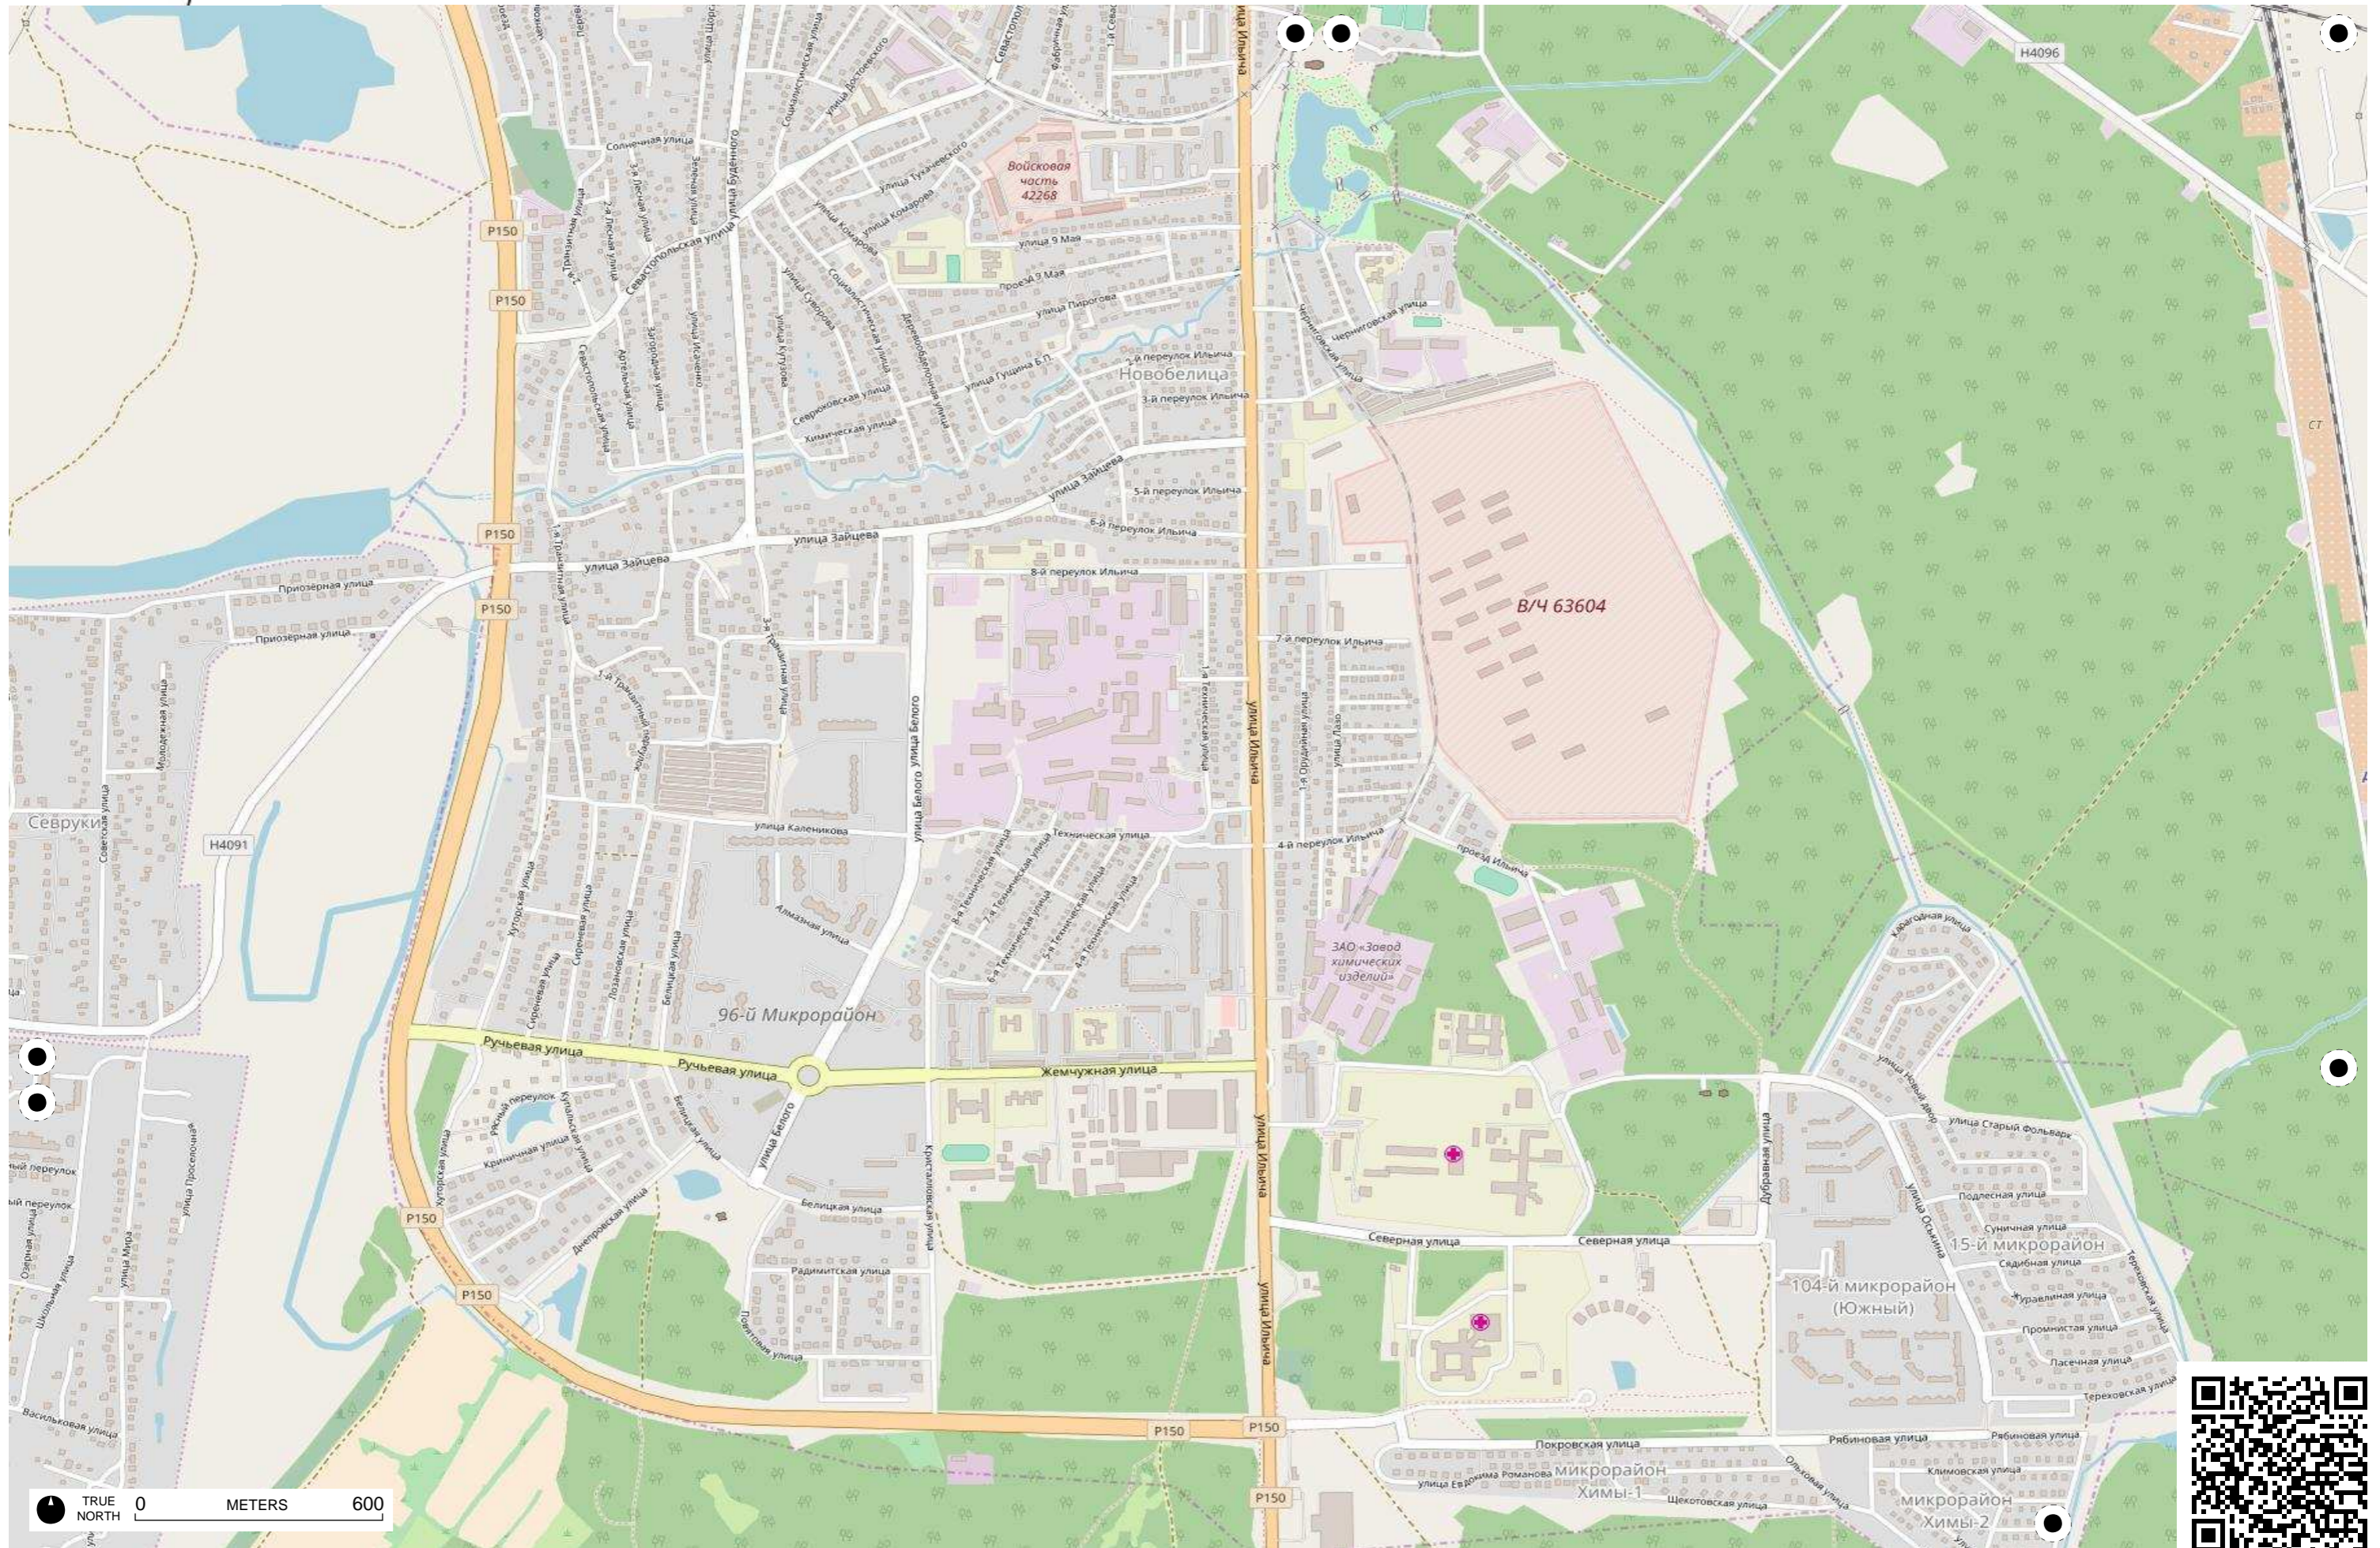

1393-я артиллерийская база боеприпасов войсковая часть 52208

TRUE NORTH 0 METERS 600

TRUE NORTH 0 METERS 600

TRUE NORTH 0 METERS 600

Дударево

TRUE NORTH 0 METERS 600

TRUE NORTH 0 METERS 600

TRUE NORTH 0 METERS 600

TRUE NORTH 0 METERS 600

TRUE NORTH 0 METERS 600

TRUE NORTH 0 METERS 600

TRUE NORTH 0 METERS 600

TRUE NORTH 0 METERS 600

TRUE NORTH 0 METERS 600