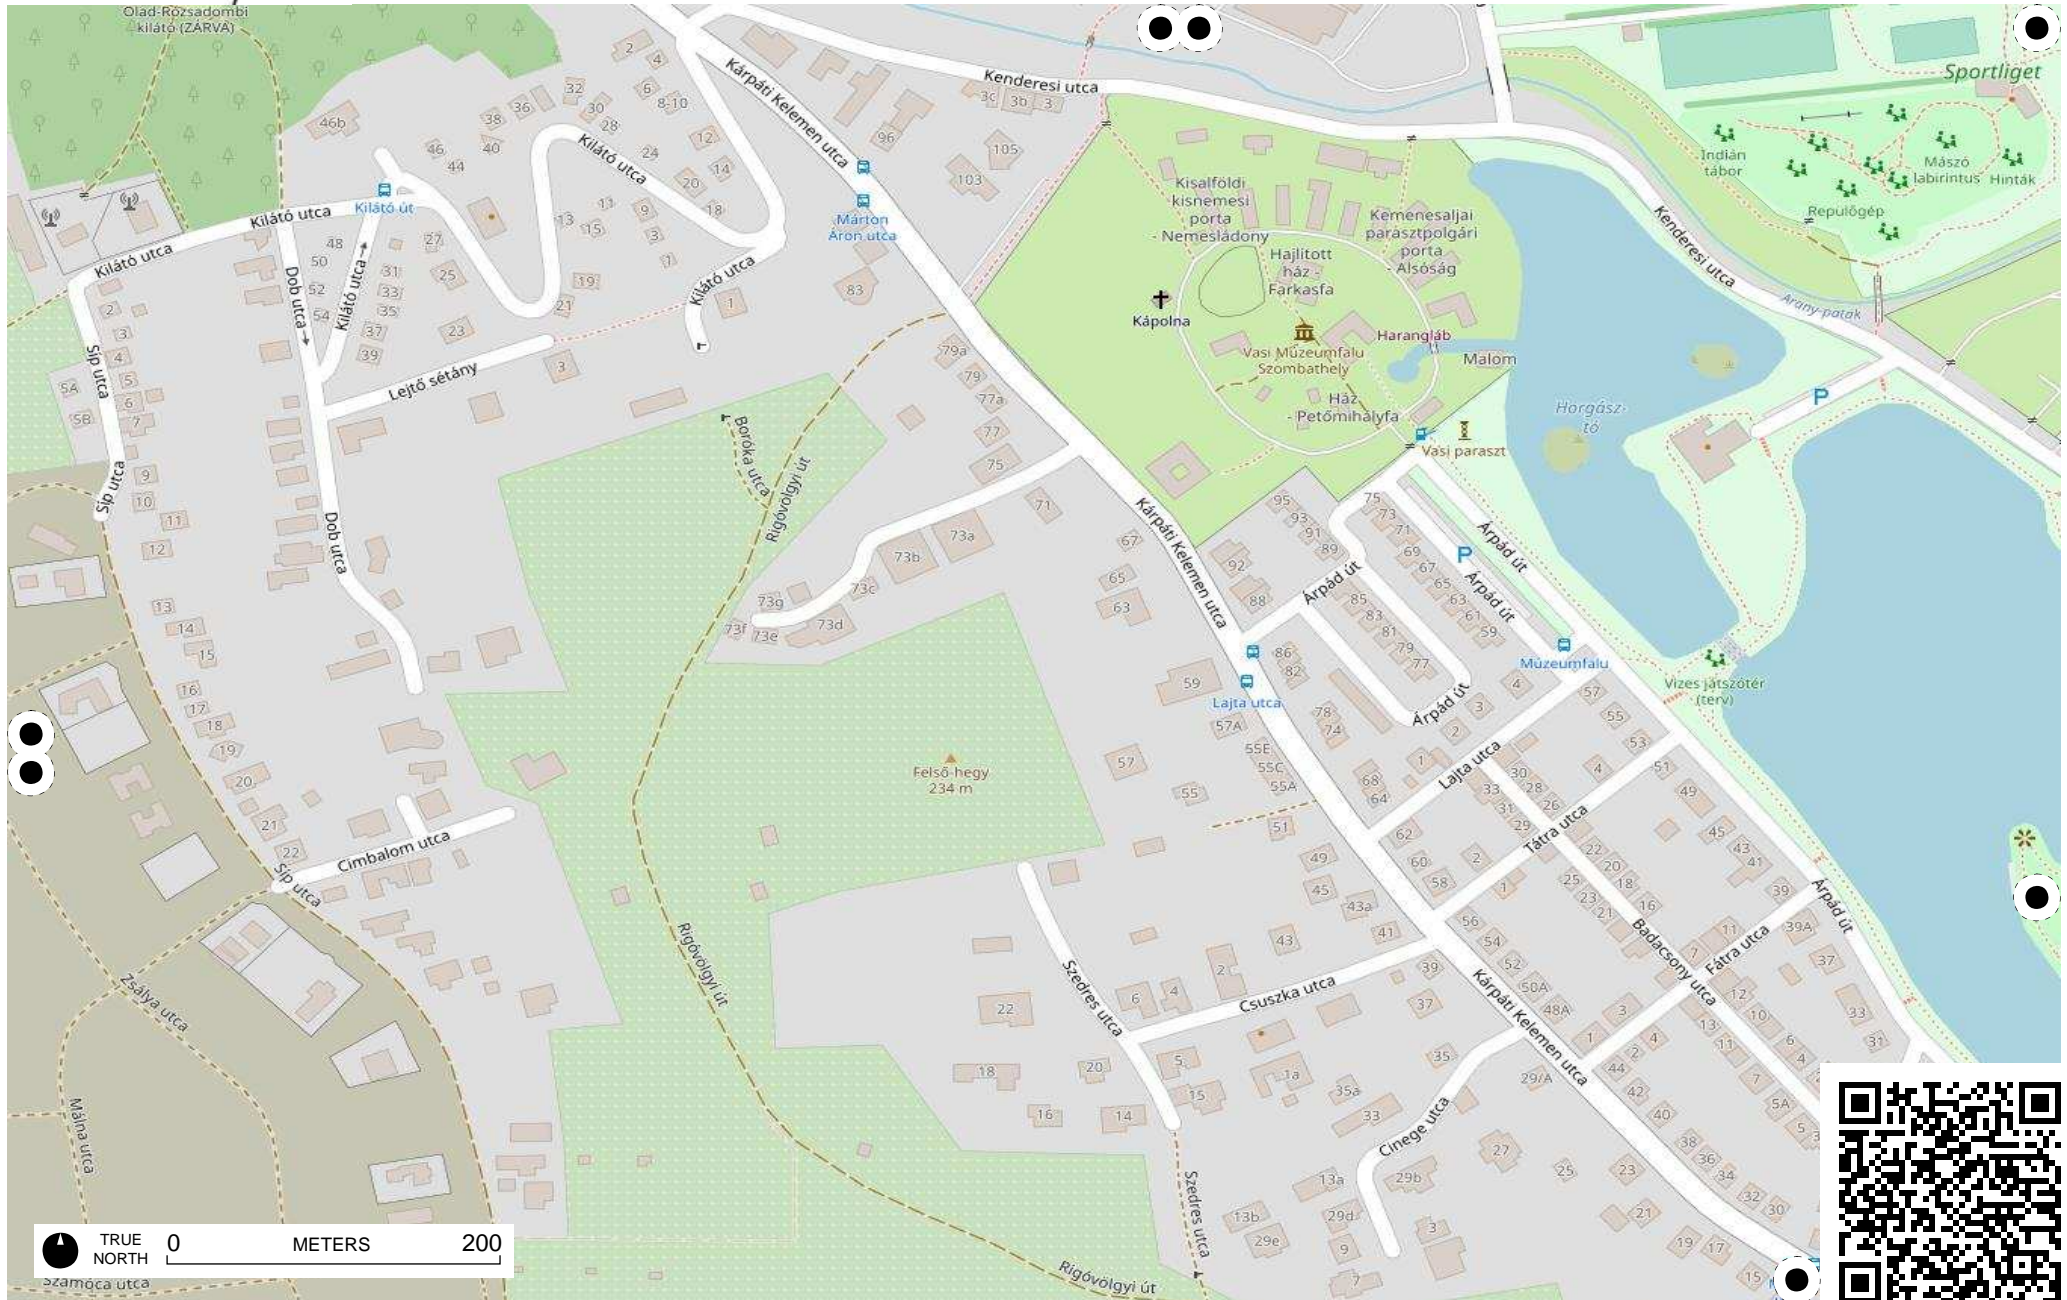

# Field Papers

Untitled

<http://fieldpapers.org/atlas/8tunu8w8/A1>

TRUE NORTH 0 METERS 200

TRUE NORTH 0 METERS 200