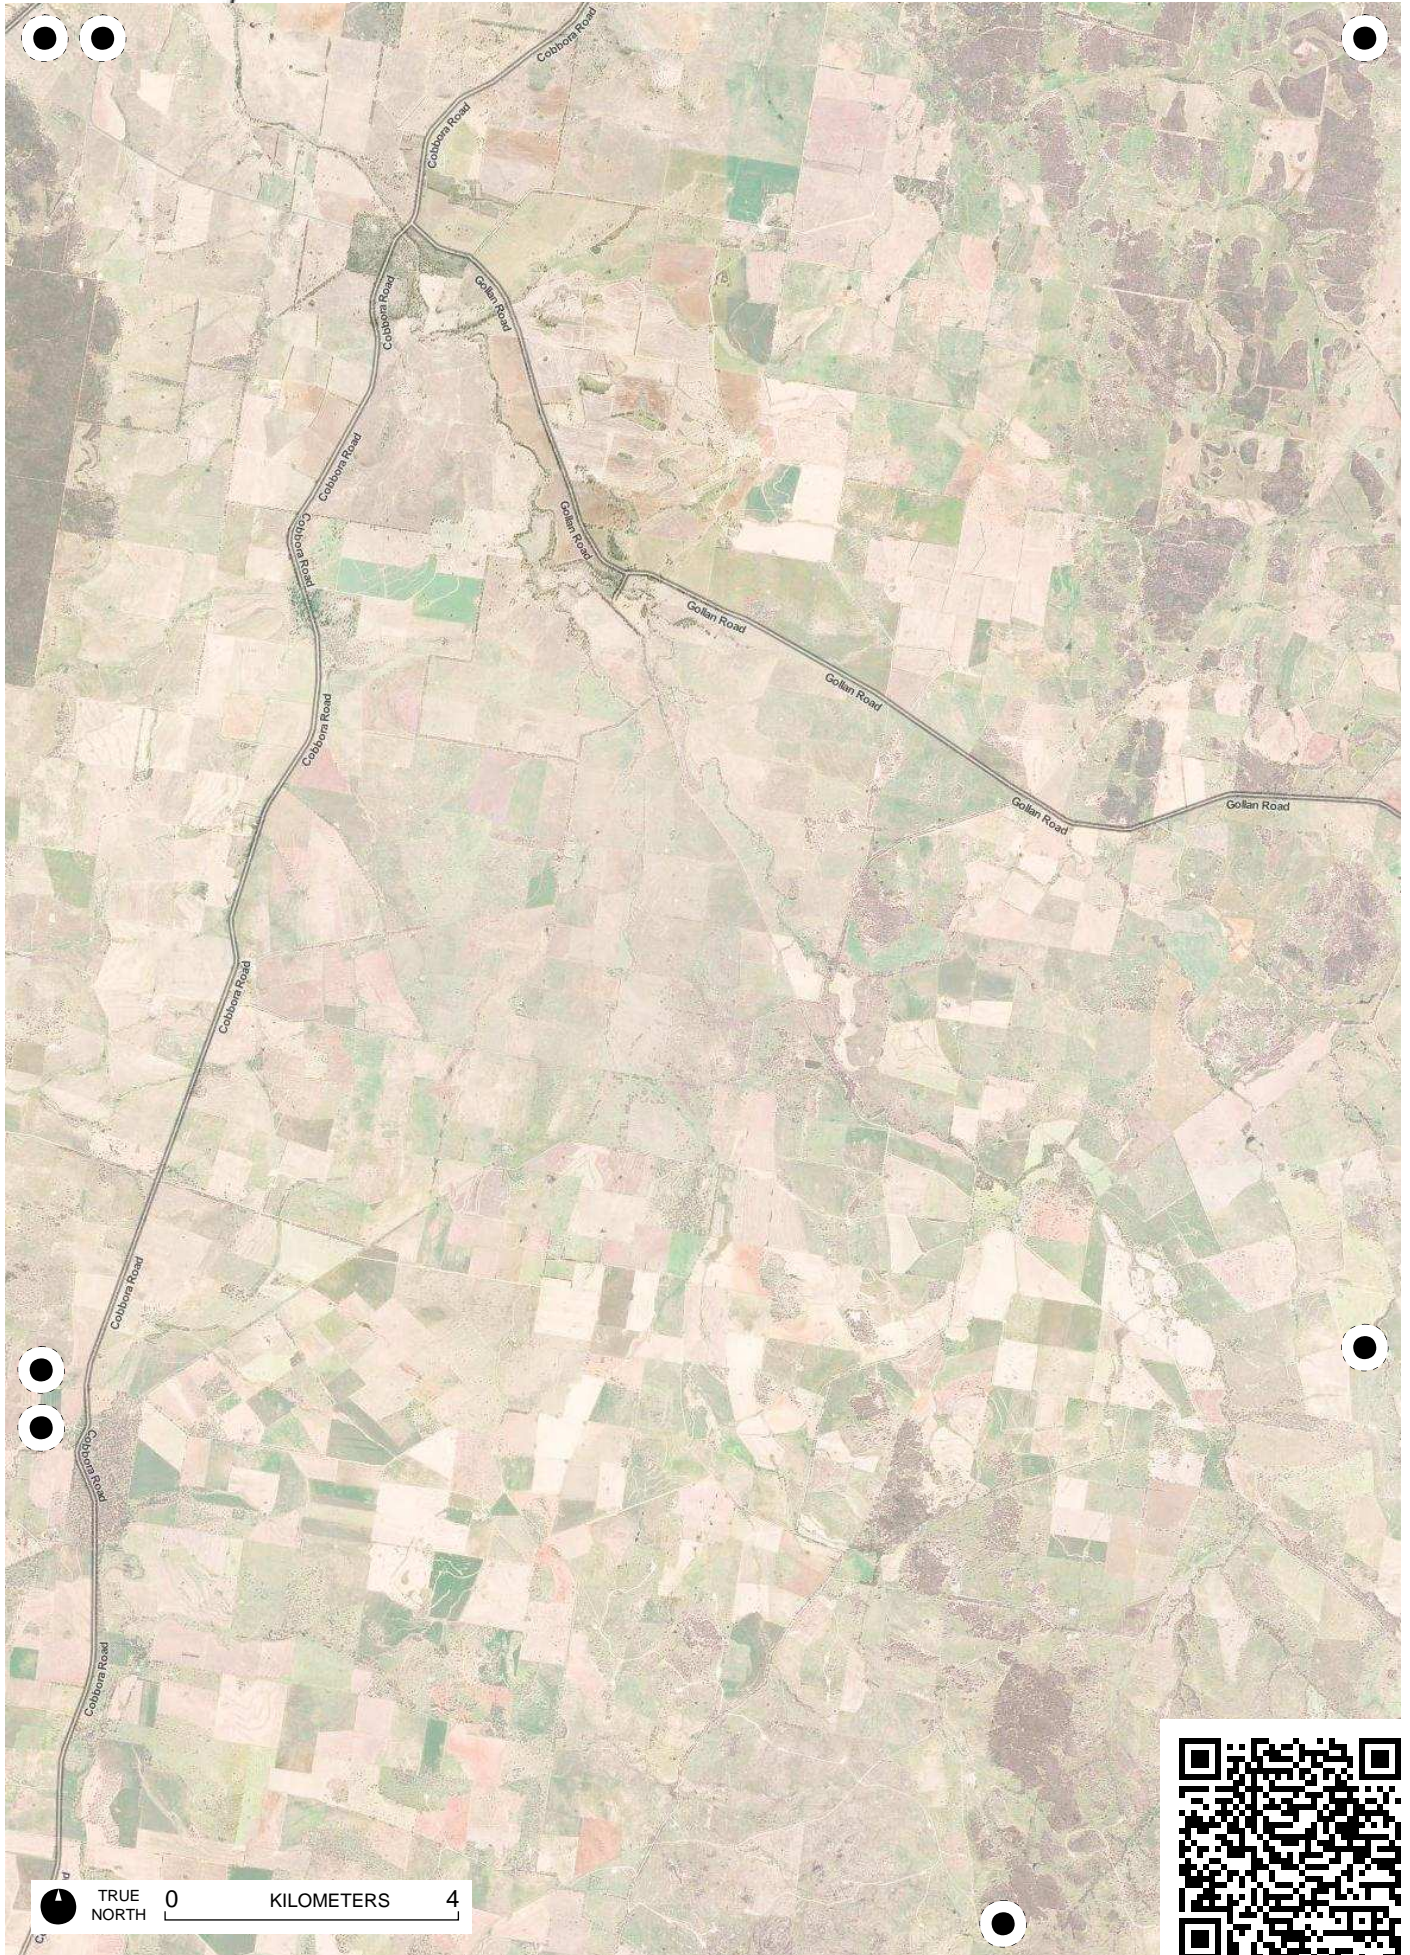

TRUE NORTH 0 KILOMETERS 4

TRUE NORTH 0 KILOMETERS 4

TRUE NORTH 0 KILOMETERS 4

TRUE NORTH 0 KILOMETERS 4

TRUE NORTH 0 KILOMETERS 4

TRUE NORTH 0 KILOMETERS 4

TRUE NORTH 0 KILOMETERS 4

TRUE NORTH 0 KILOMETERS 4

TRUE NORTH 0 KILOMETERS 4

South West Woodland
Nature Reserve
(Kilnbutta Precinct)

TRUE NORTH 0 4 KILOMETERS

TRUE NORTH 0 KILOMETERS 4

TRUE NORTH 0 KILOMETERS 4