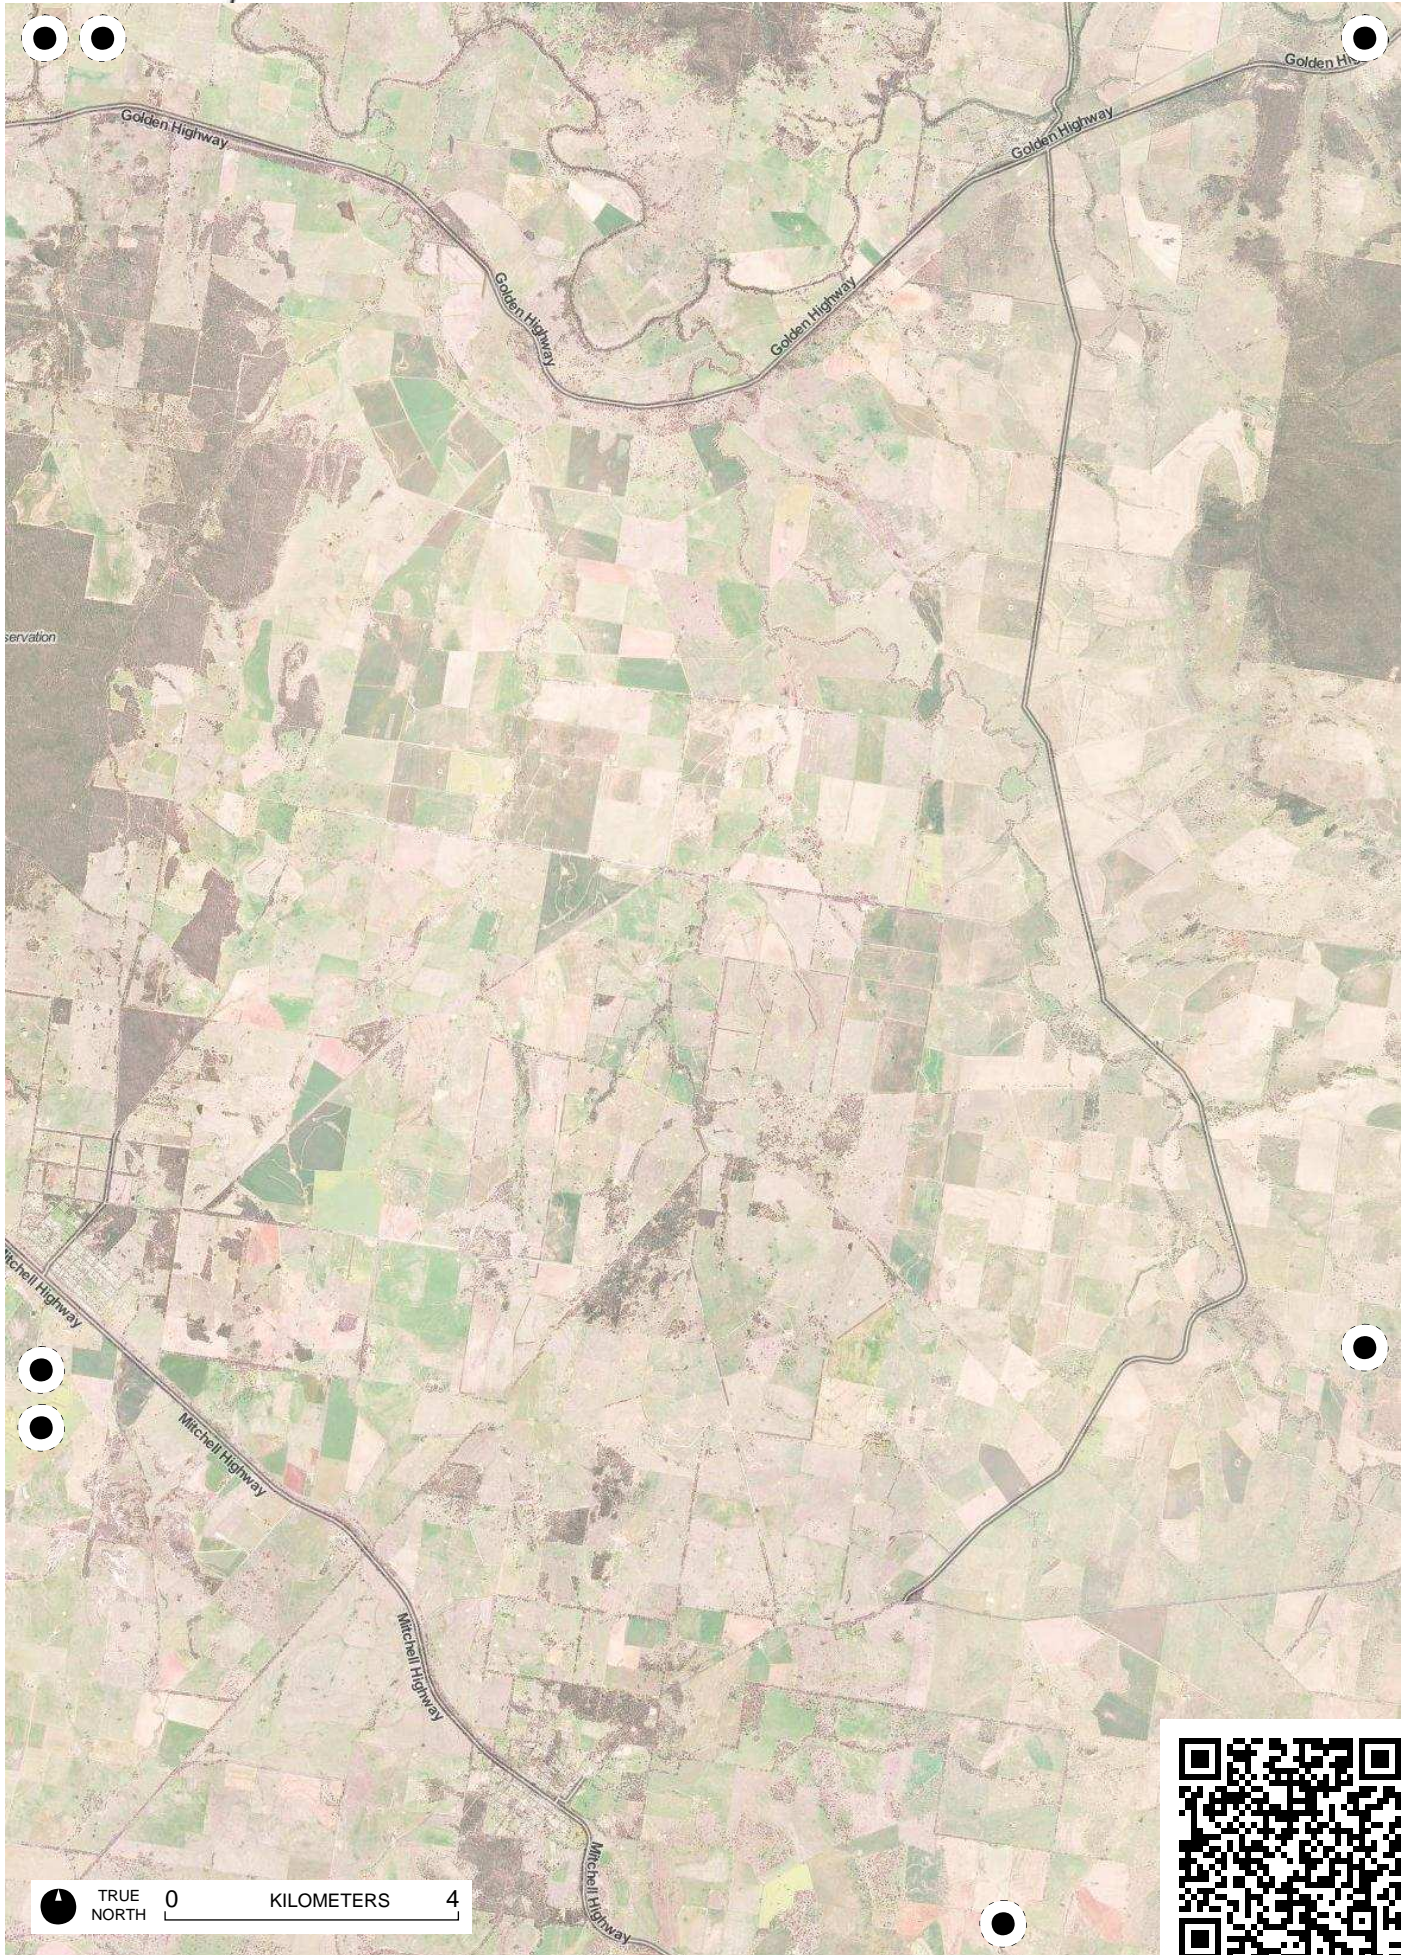

TRUE NORTH 0 KILOMETERS 4

TRUE NORTH 0 KILOMETERS 4

TRUE NORTH 0 KILOMETERS 4

TRUE NORTH 0 KILOMETERS 4

TRUE NORTH 0 KILOMETERS 4

TRUE NORTH 0 KILOMETERS 4

TRUE NORTH 0 KILOMETERS 4

TRUE NORTH 0 KILOMETERS 4

TRUE NORTH 0 KILOMETERS 4

South West Woodland
Nature Reserve
(Kilnbutta Precinct)

TRUE NORTH 0 4 KILOMETERS

TRUE NORTH 0 KILOMETERS 4

TRUE NORTH 0 KILOMETERS 4