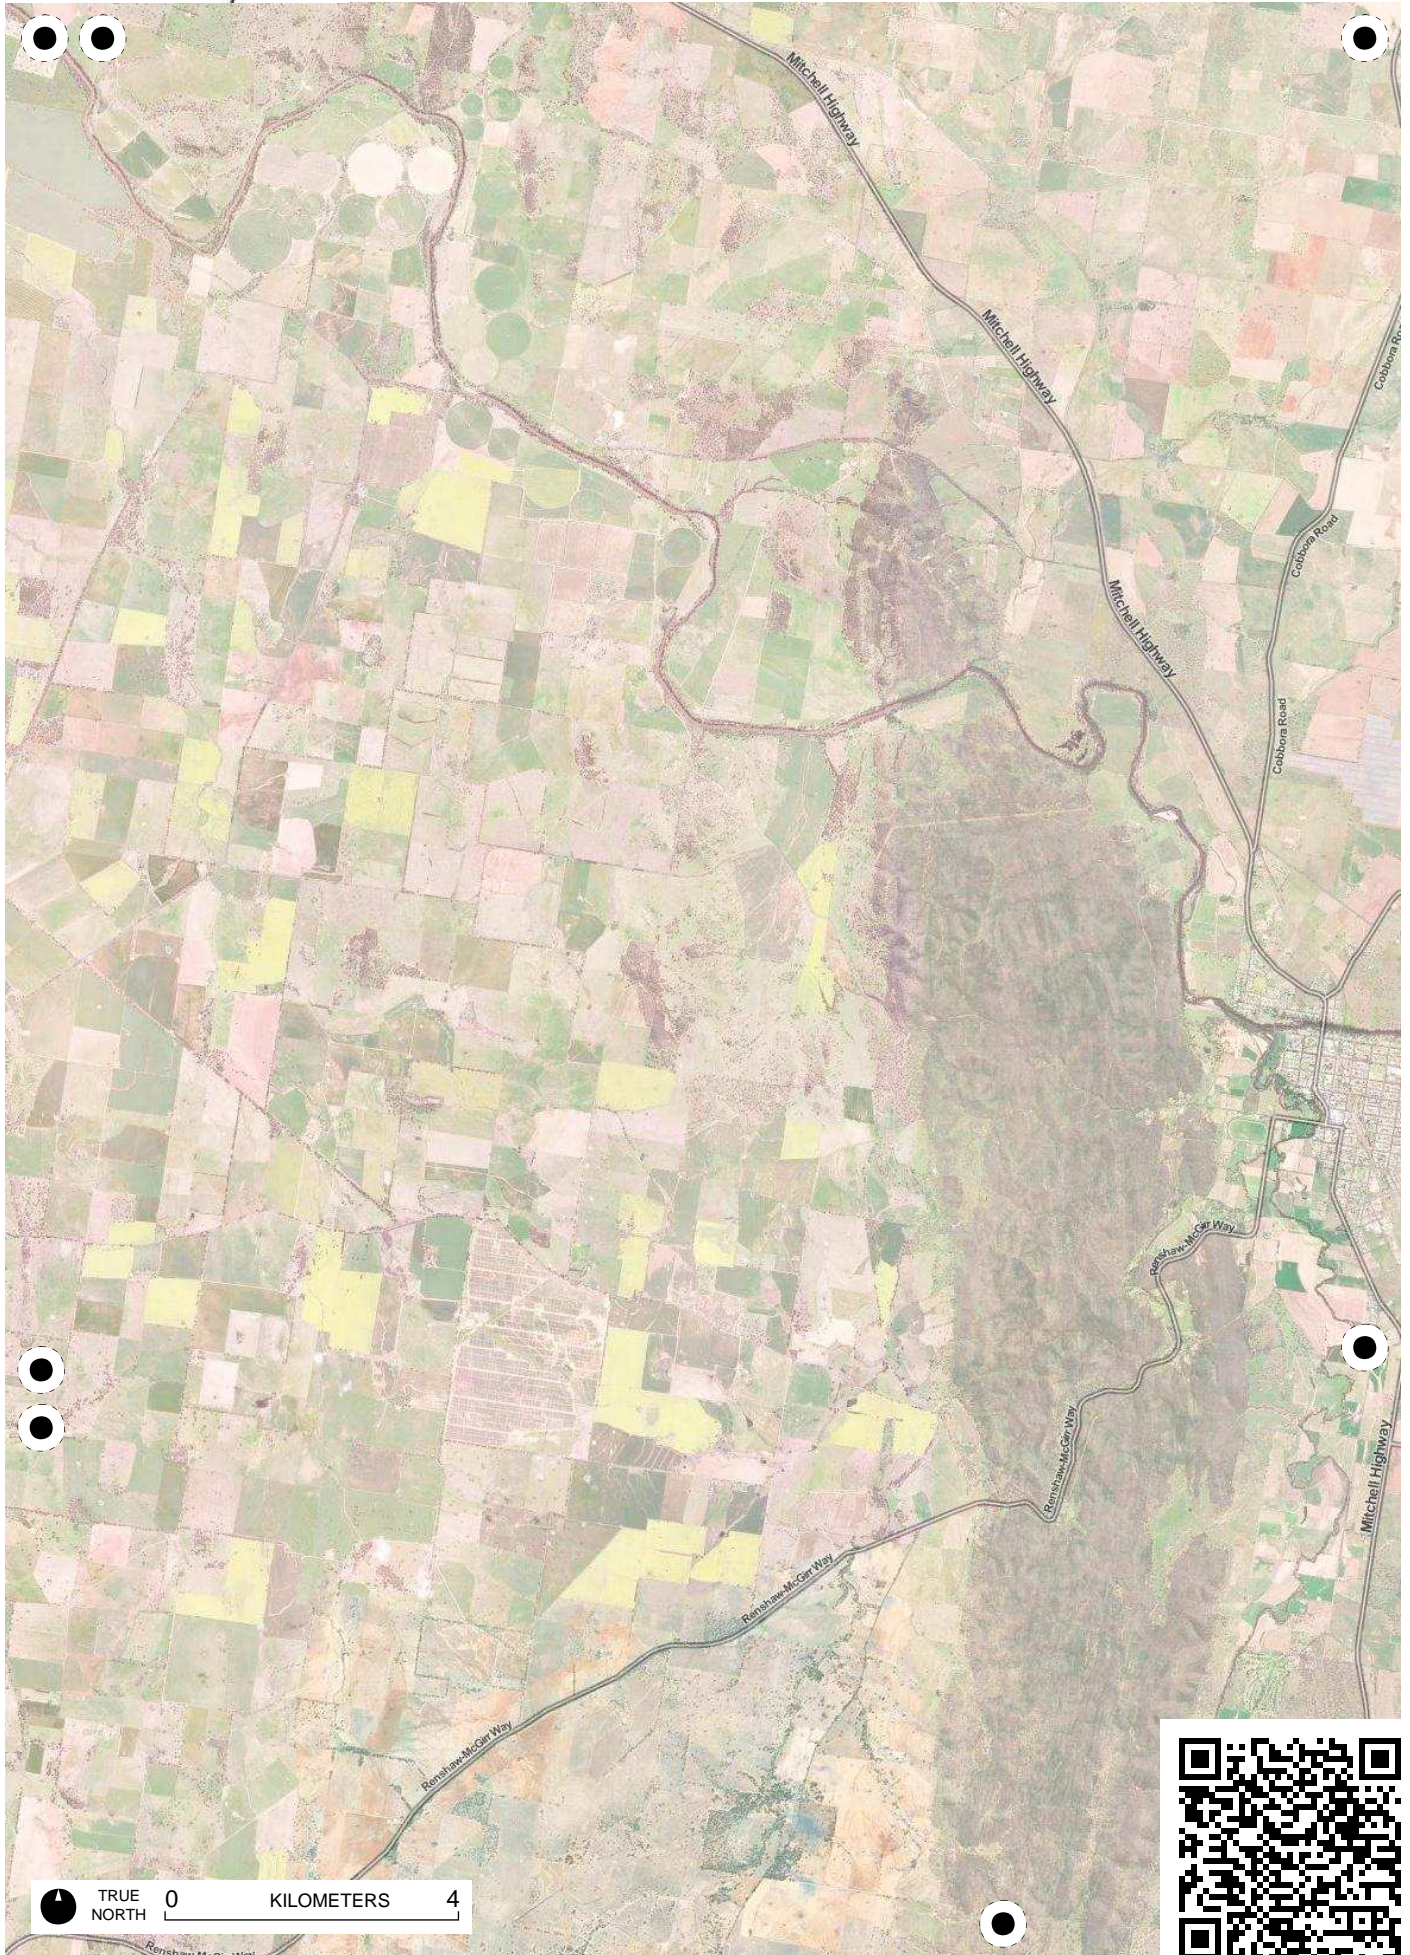

TRUE NORTH 0 KILOMETERS 4

TRUE NORTH 0 KILOMETERS 4

TRUE NORTH 0 KILOMETERS 4

TRUE NORTH 0 KILOMETERS 4

TRUE NORTH 0 KILOMETERS 4

TRUE NORTH 0 KILOMETERS 4

TRUE NORTH 0 KILOMETERS 4

TRUE NORTH 0 KILOMETERS 4

TRUE NORTH 0 KILOMETERS 4

South West Woodland
Nature Reserve
(Kilnbutta Precinct)

TRUE NORTH 0 4 KILOMETERS

TRUE NORTH 0 KILOMETERS 4

TRUE NORTH 0 KILOMETERS 4