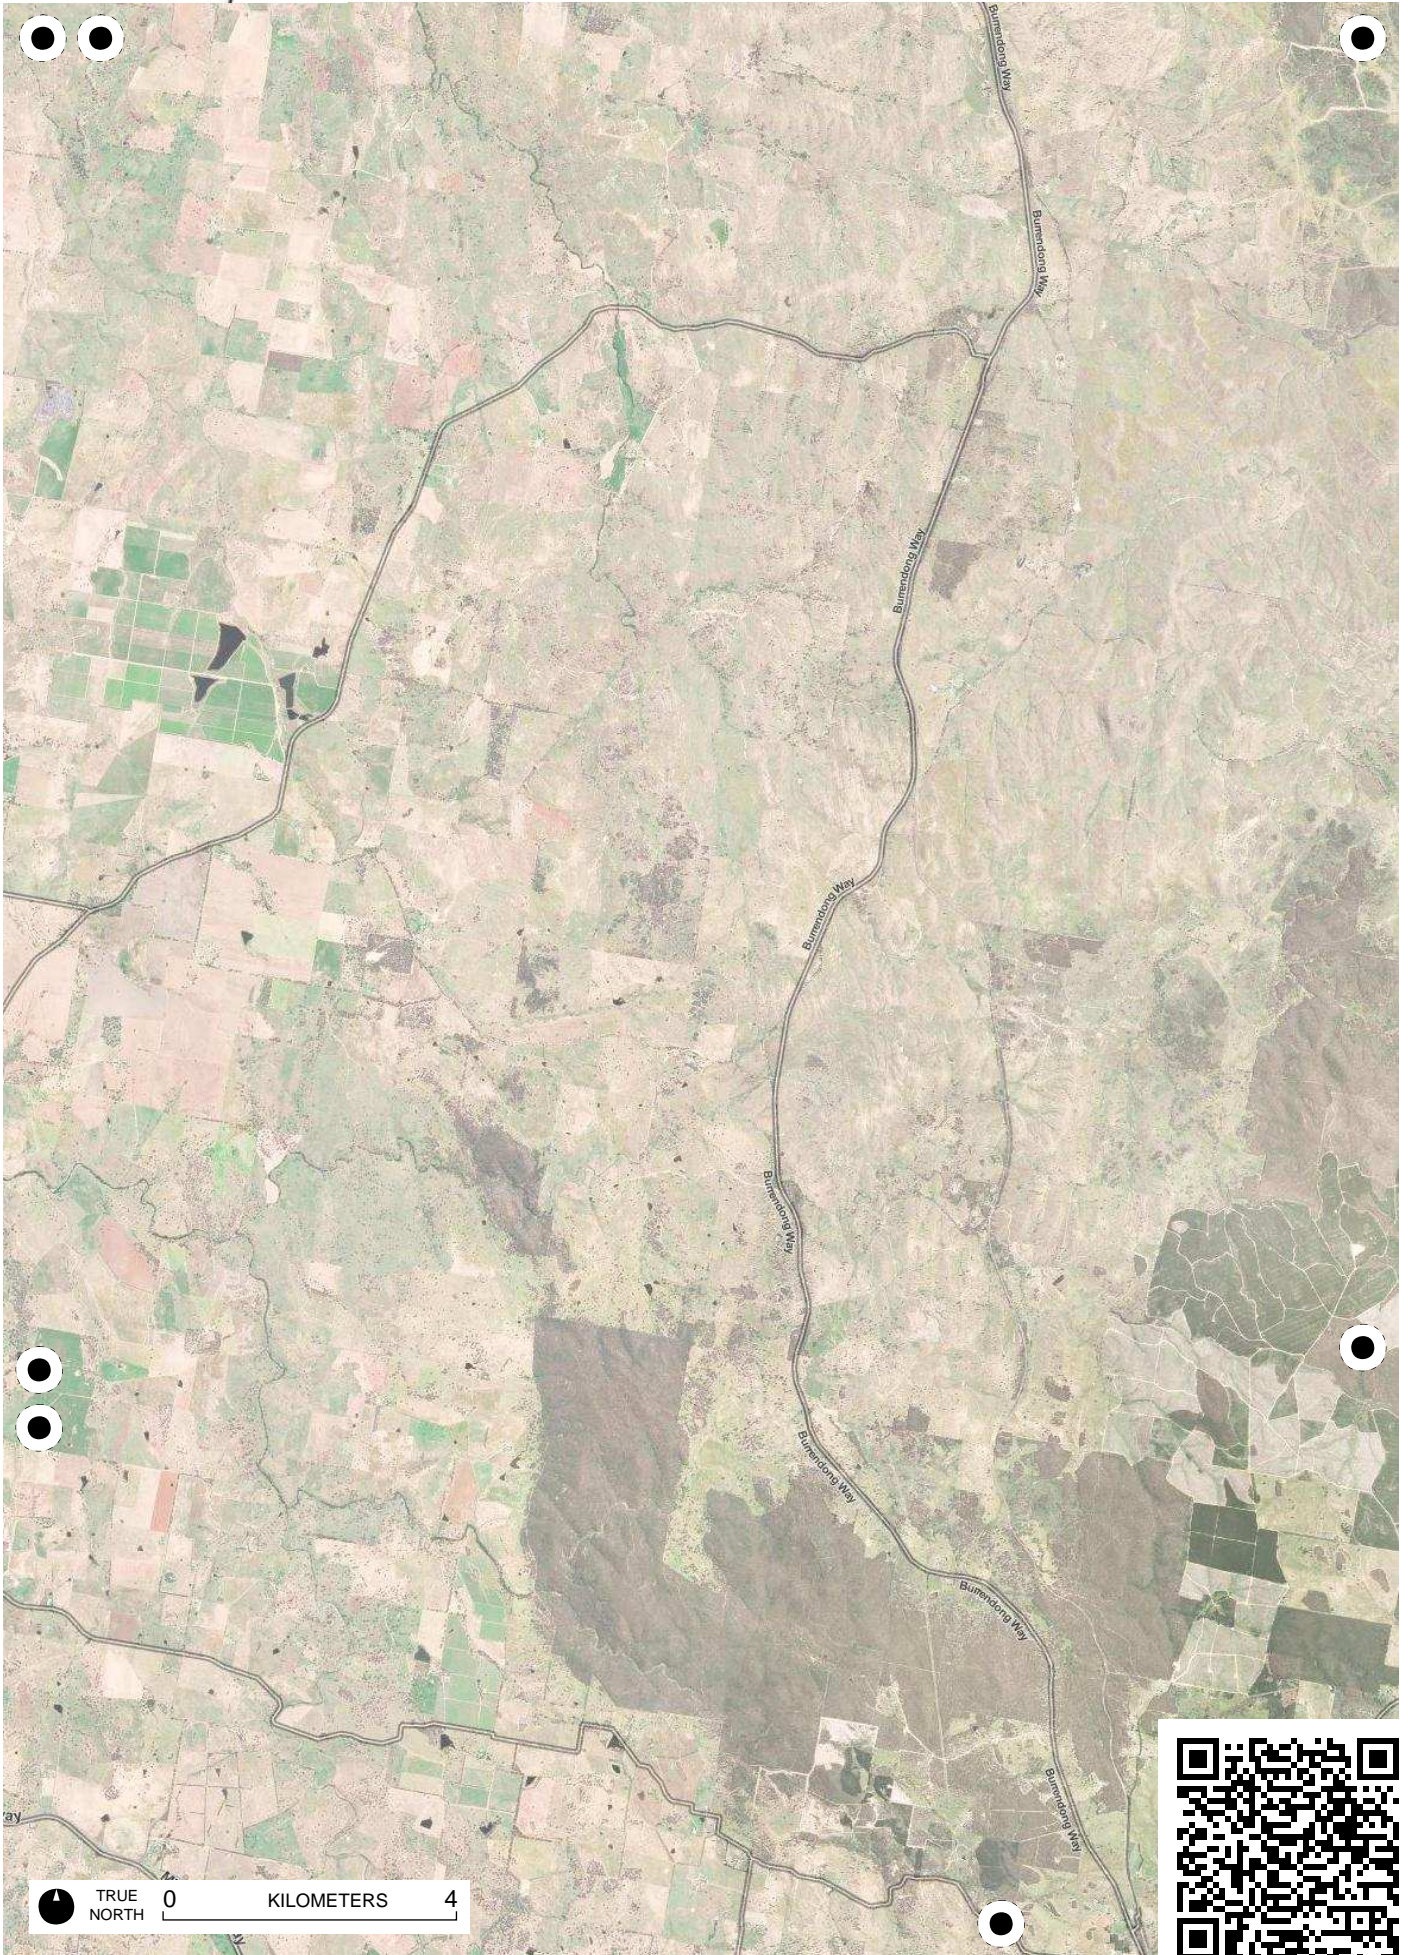

TRUE NORTH 0 KILOMETERS 4

TRUE NORTH 0 KILOMETERS 4

TRUE NORTH 0 KILOMETERS 4

TRUE NORTH 0 KILOMETERS 4

TRUE NORTH 0 KILOMETERS 4

TRUE NORTH 0 KILOMETERS 4

TRUE NORTH 0 KILOMETERS 4

TRUE NORTH 0 KILOMETERS 4

TRUE NORTH 0 KILOMETERS 4

South West Woodland
Nature Reserve
(Kilnbutta Precinct)

TRUE NORTH 0 4 KILOMETERS

TRUE NORTH 0 KILOMETERS 4

TRUE NORTH 0 KILOMETERS 4