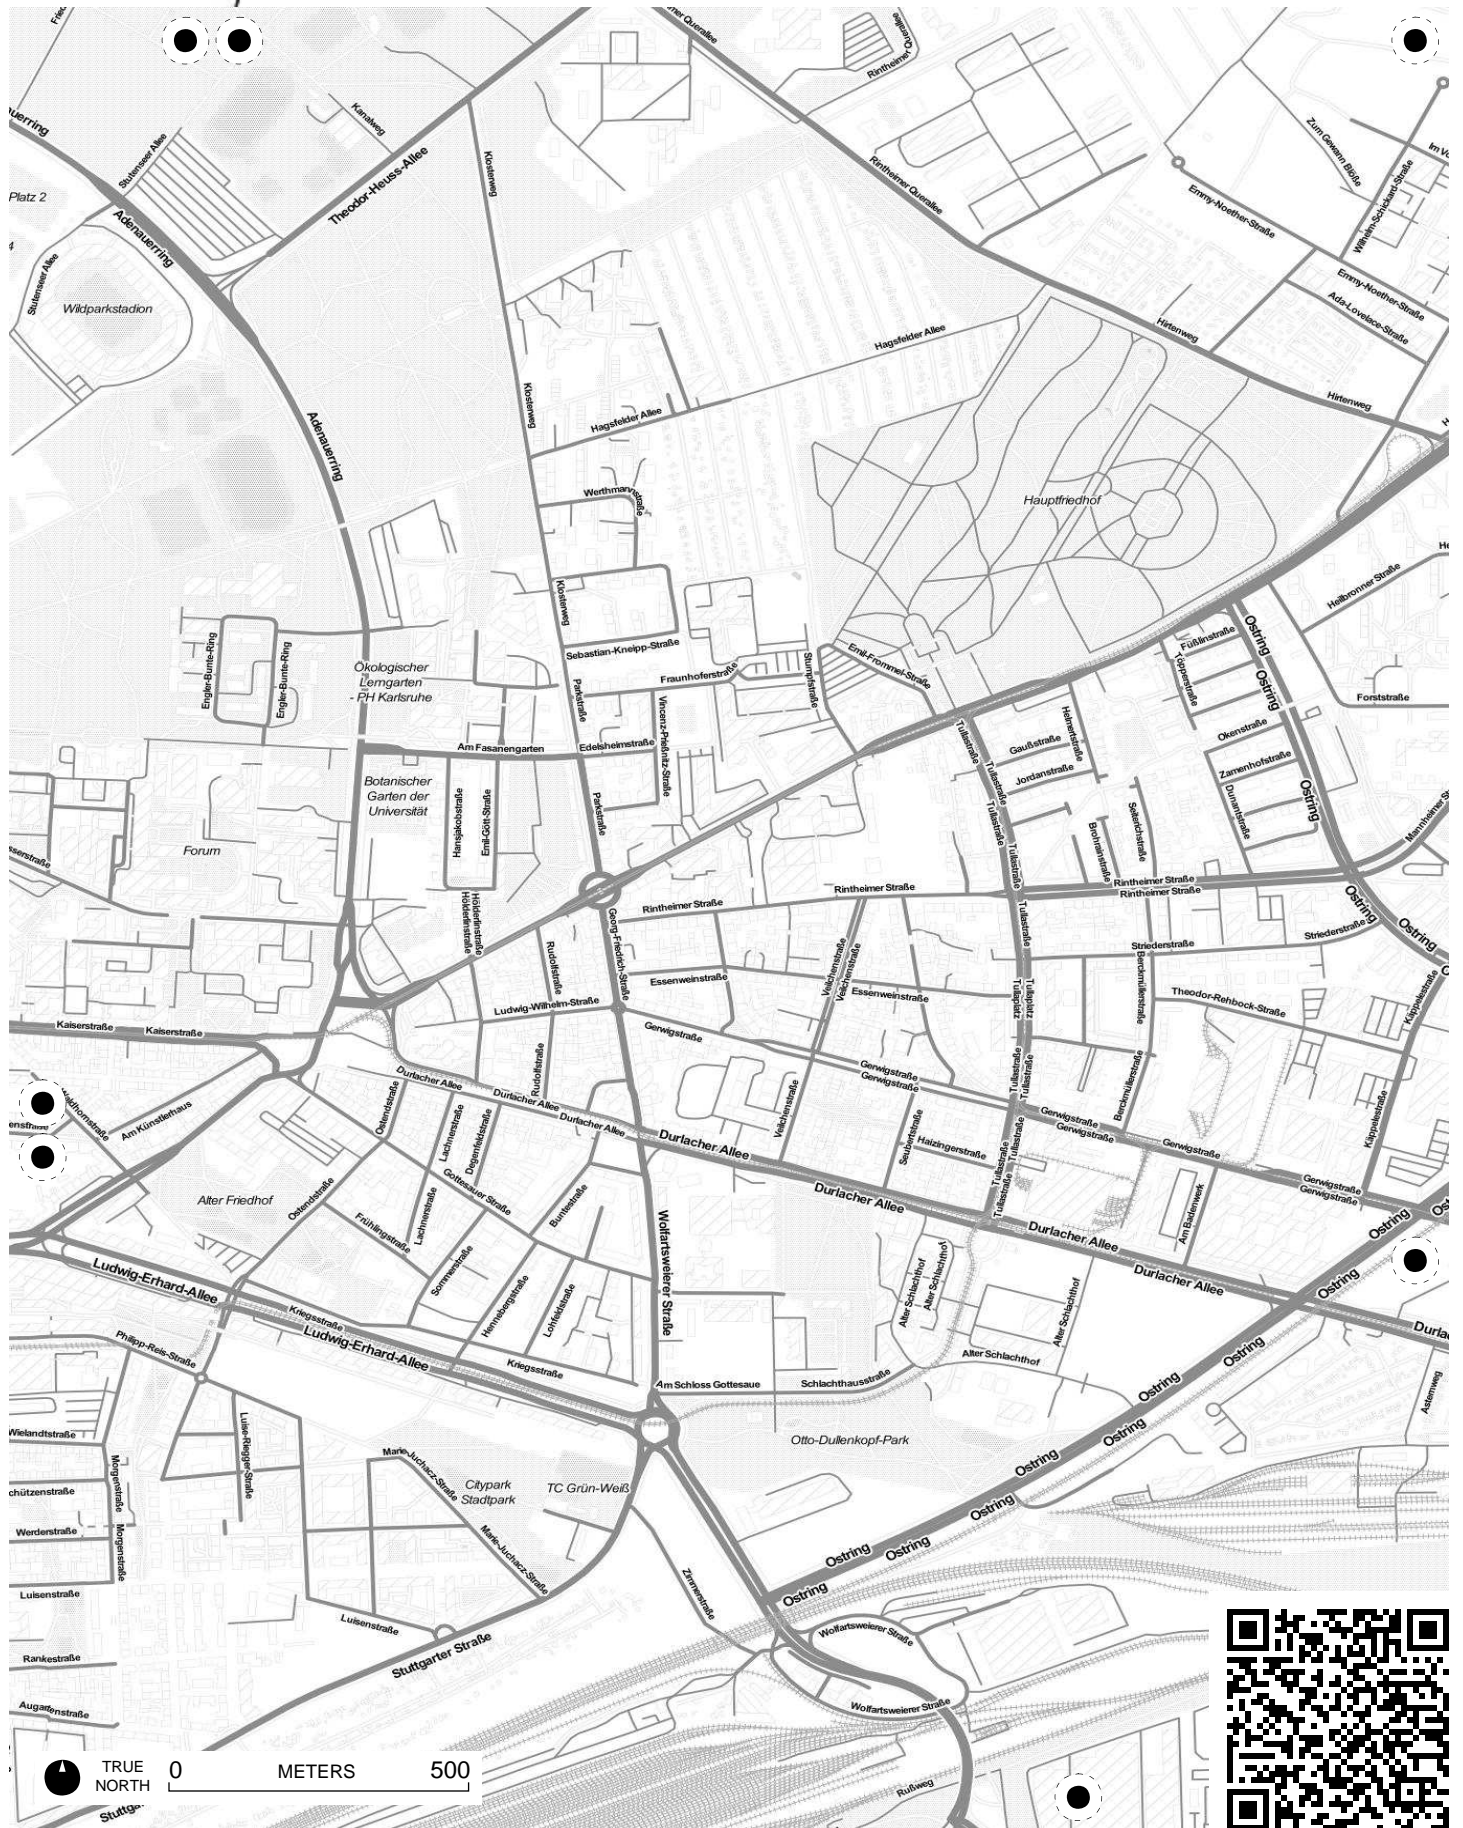

TRUE NORTH 0 METERS 500

DJK Karlsruhe-Ost

TRUE NORTH

0

METERS

500

TRUE NORTH 0 METERS 500

OO

Hardt

TRUE NORTH 0 METERS 500