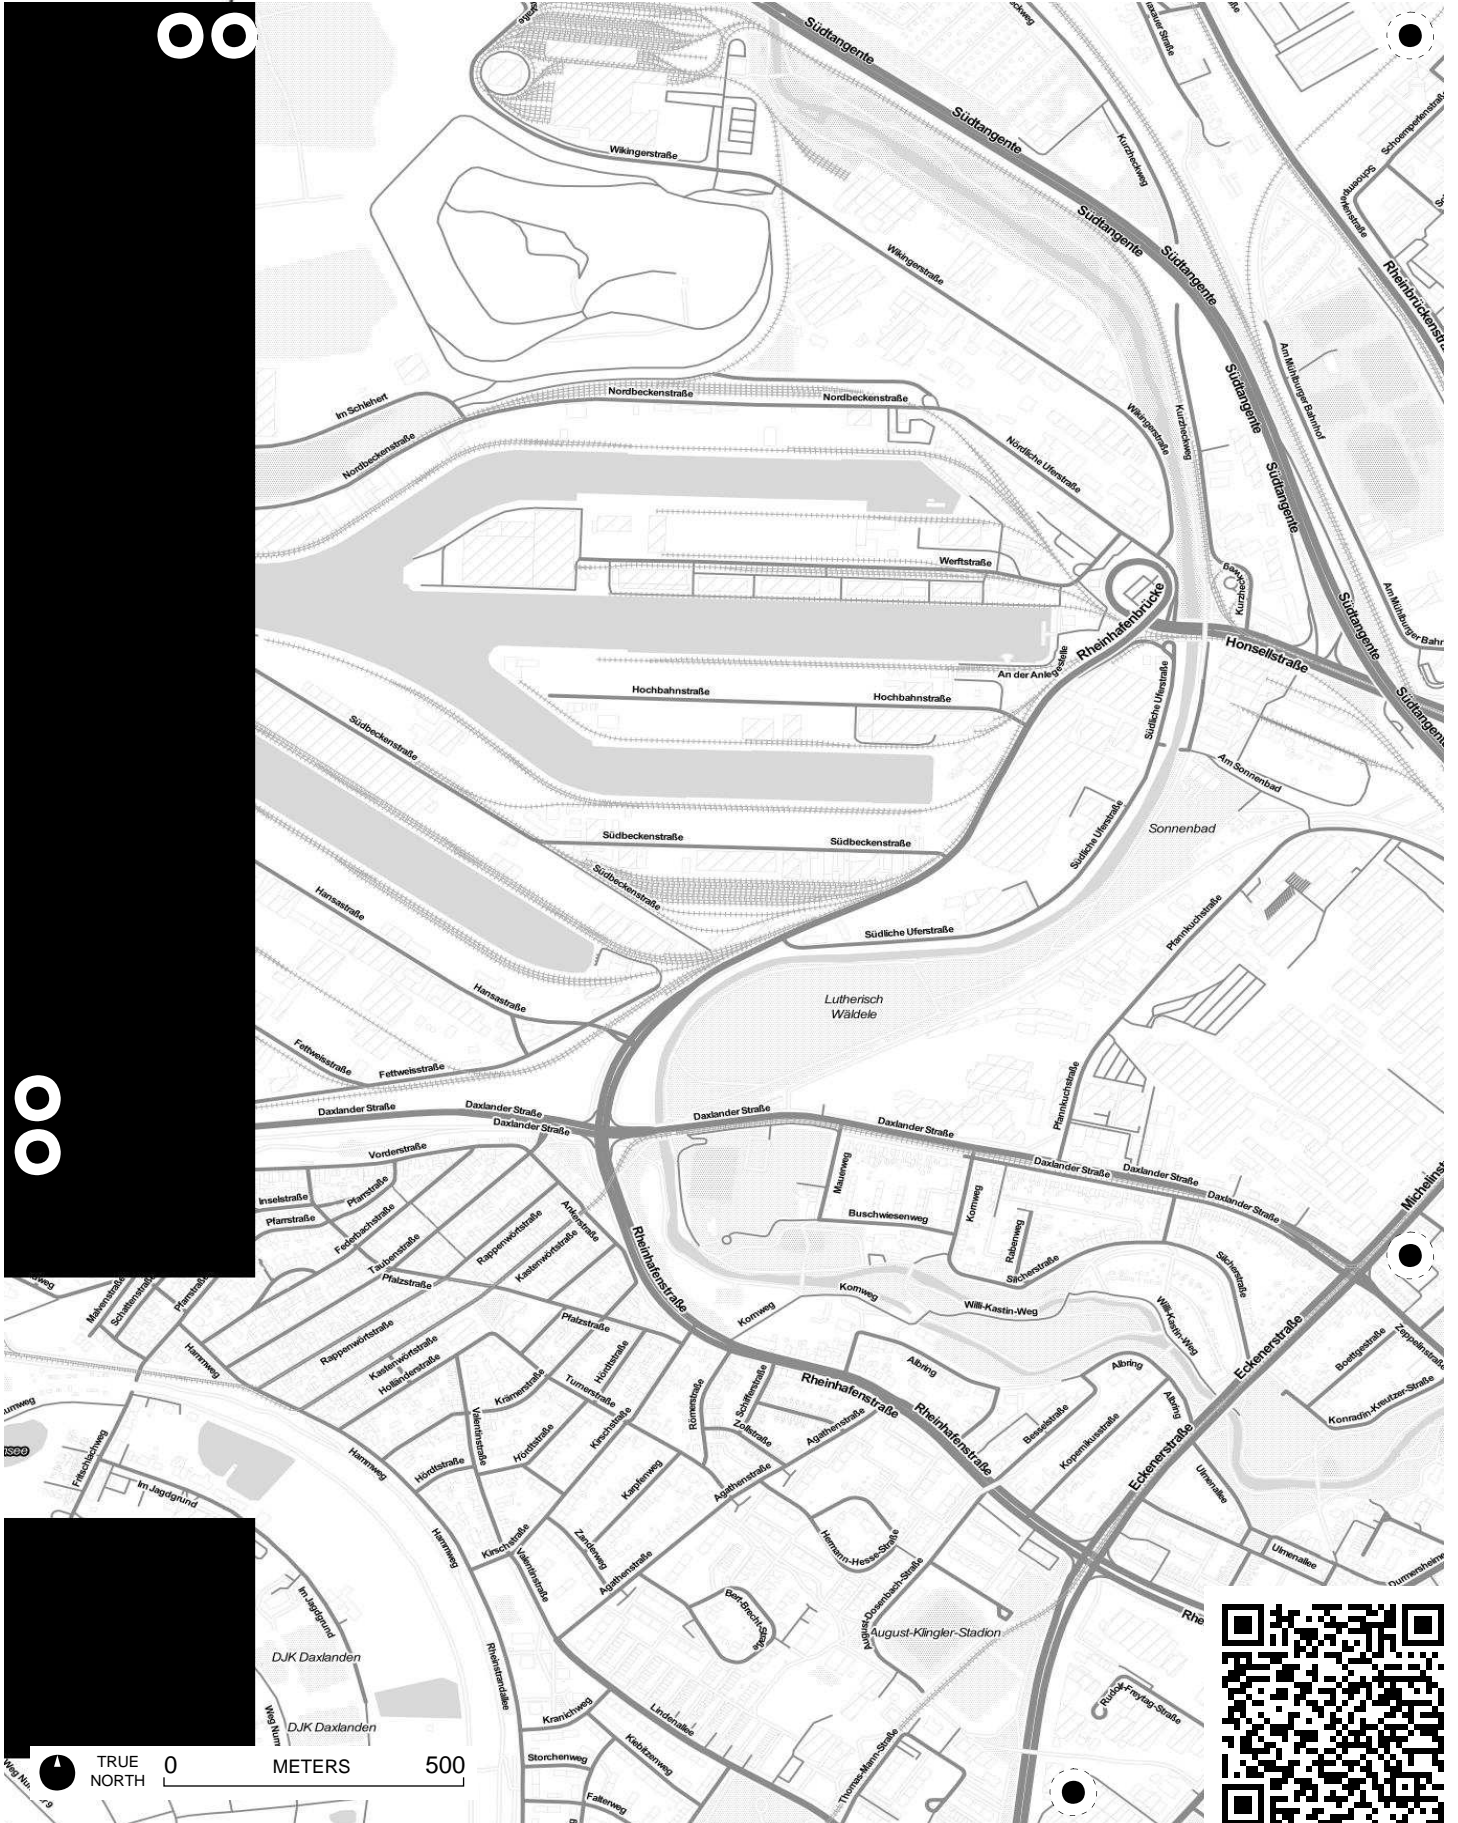

TRUE NORTH 0 METERS 500

DJK Karlsruhe-Ost

TRUE NORTH

0

METERS

500

TRUE NORTH 0 METERS 500

OO

Hardt

TRUE NORTH 0 METERS 500