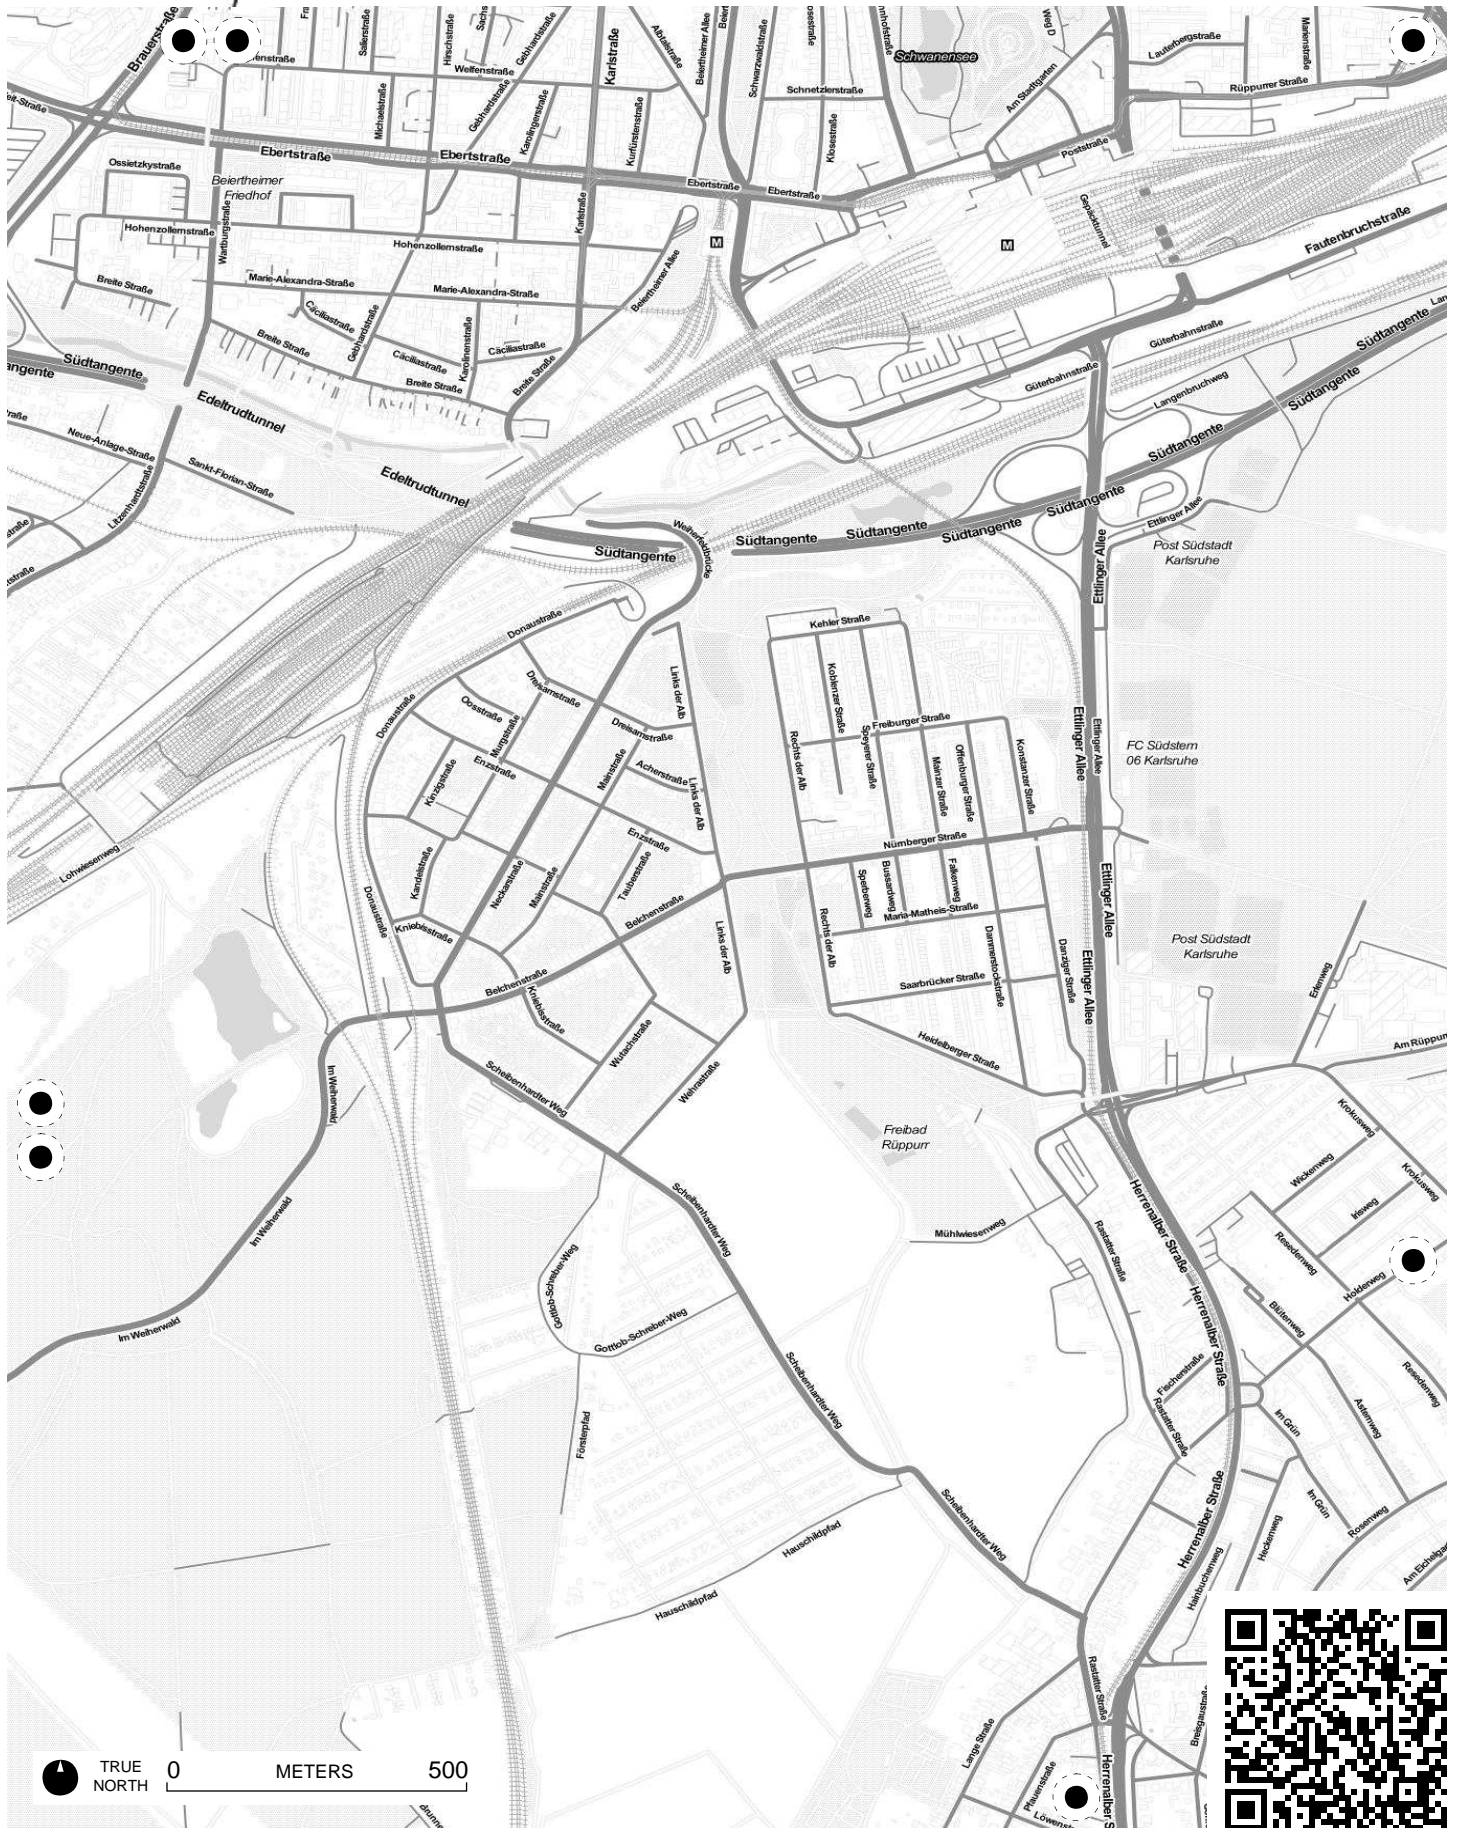

TRUE NORTH 0 METERS 500

DJK Karlsruhe-Ost

TRUE NORTH

0

METERS

500

TRUE NORTH 0 METERS 500

OO

Hardt

TRUE NORTH 0 METERS 500