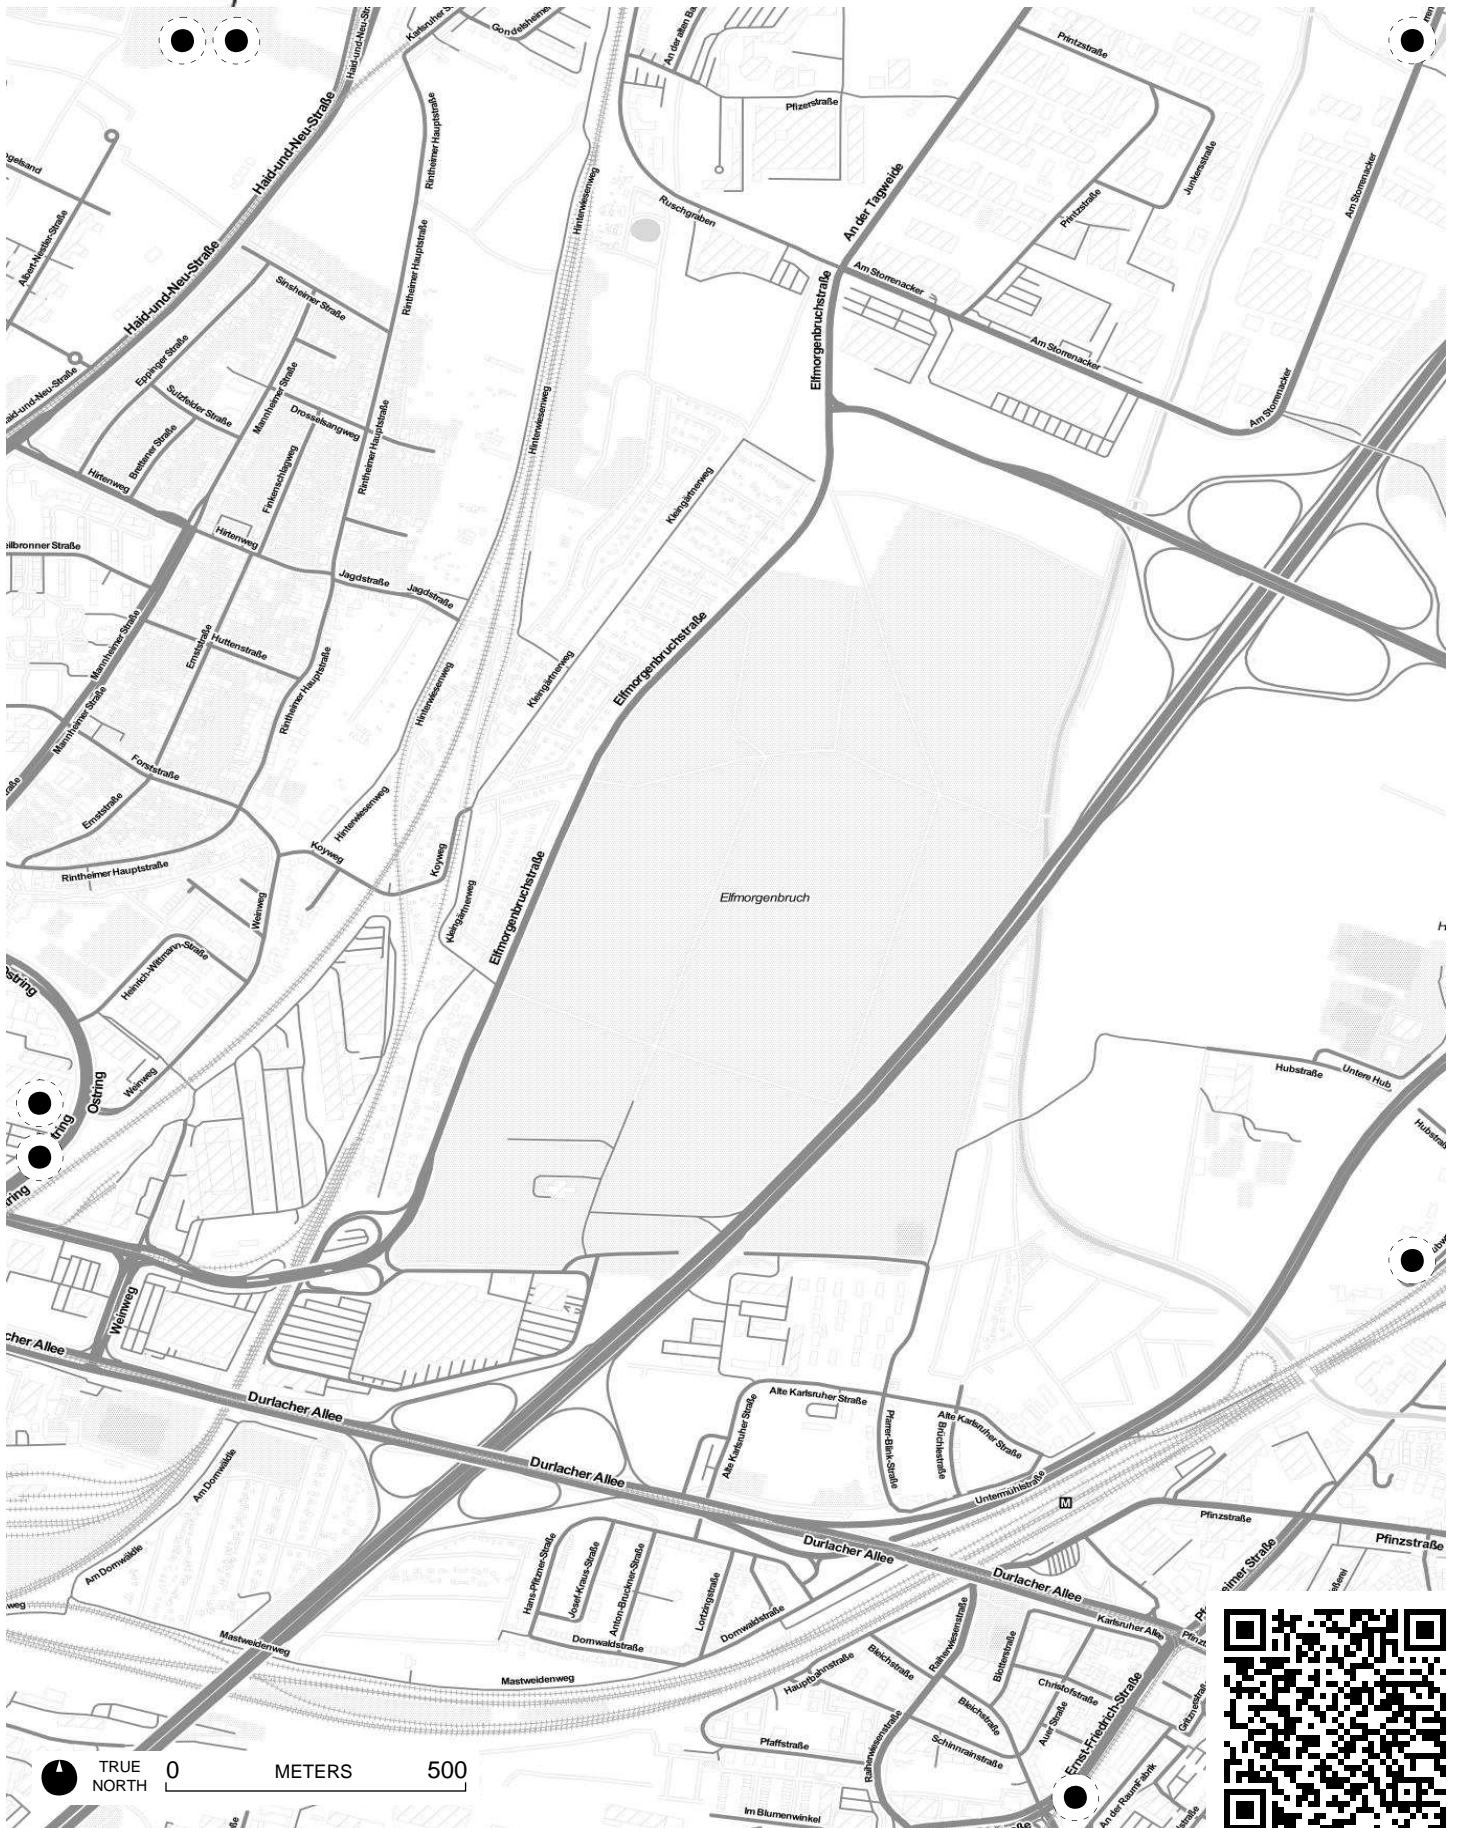

TRUE NORTH 0 METERS 500

DJK Karlsruhe-Ost

TRUE NORTH

0

METERS

500

TRUE NORTH 0 METERS 500

OO

Hardt

TRUE NORTH 0 METERS 500