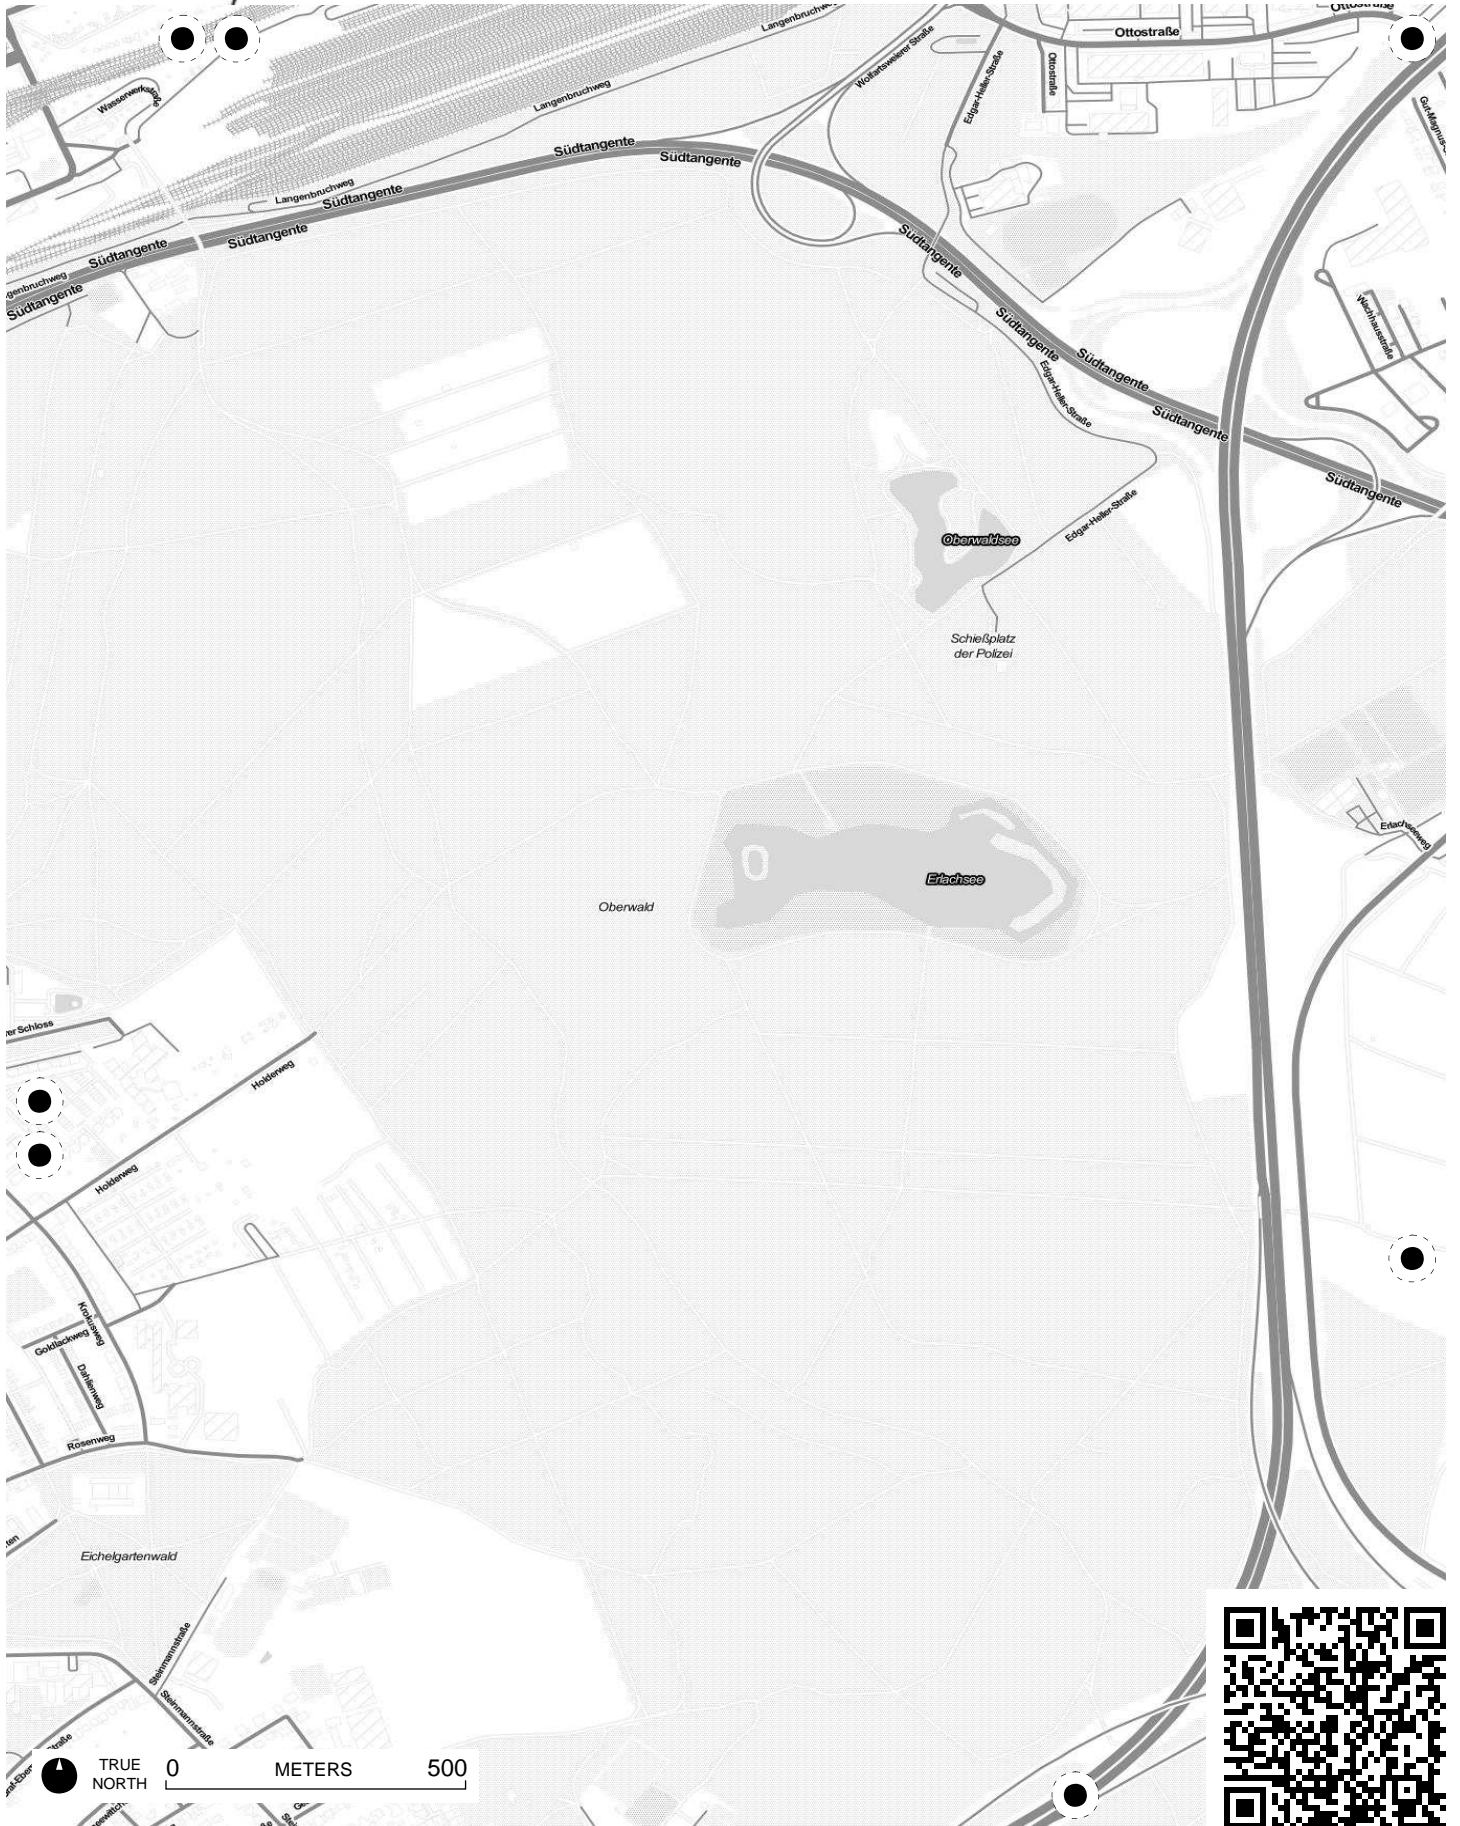

TRUE NORTH 0 METERS 500

DJK Karlsruhe-Ost

TRUE NORTH

0

METERS

500

TRUE NORTH 0 METERS 500

OO

Hardt

TRUE NORTH 0 METERS 500