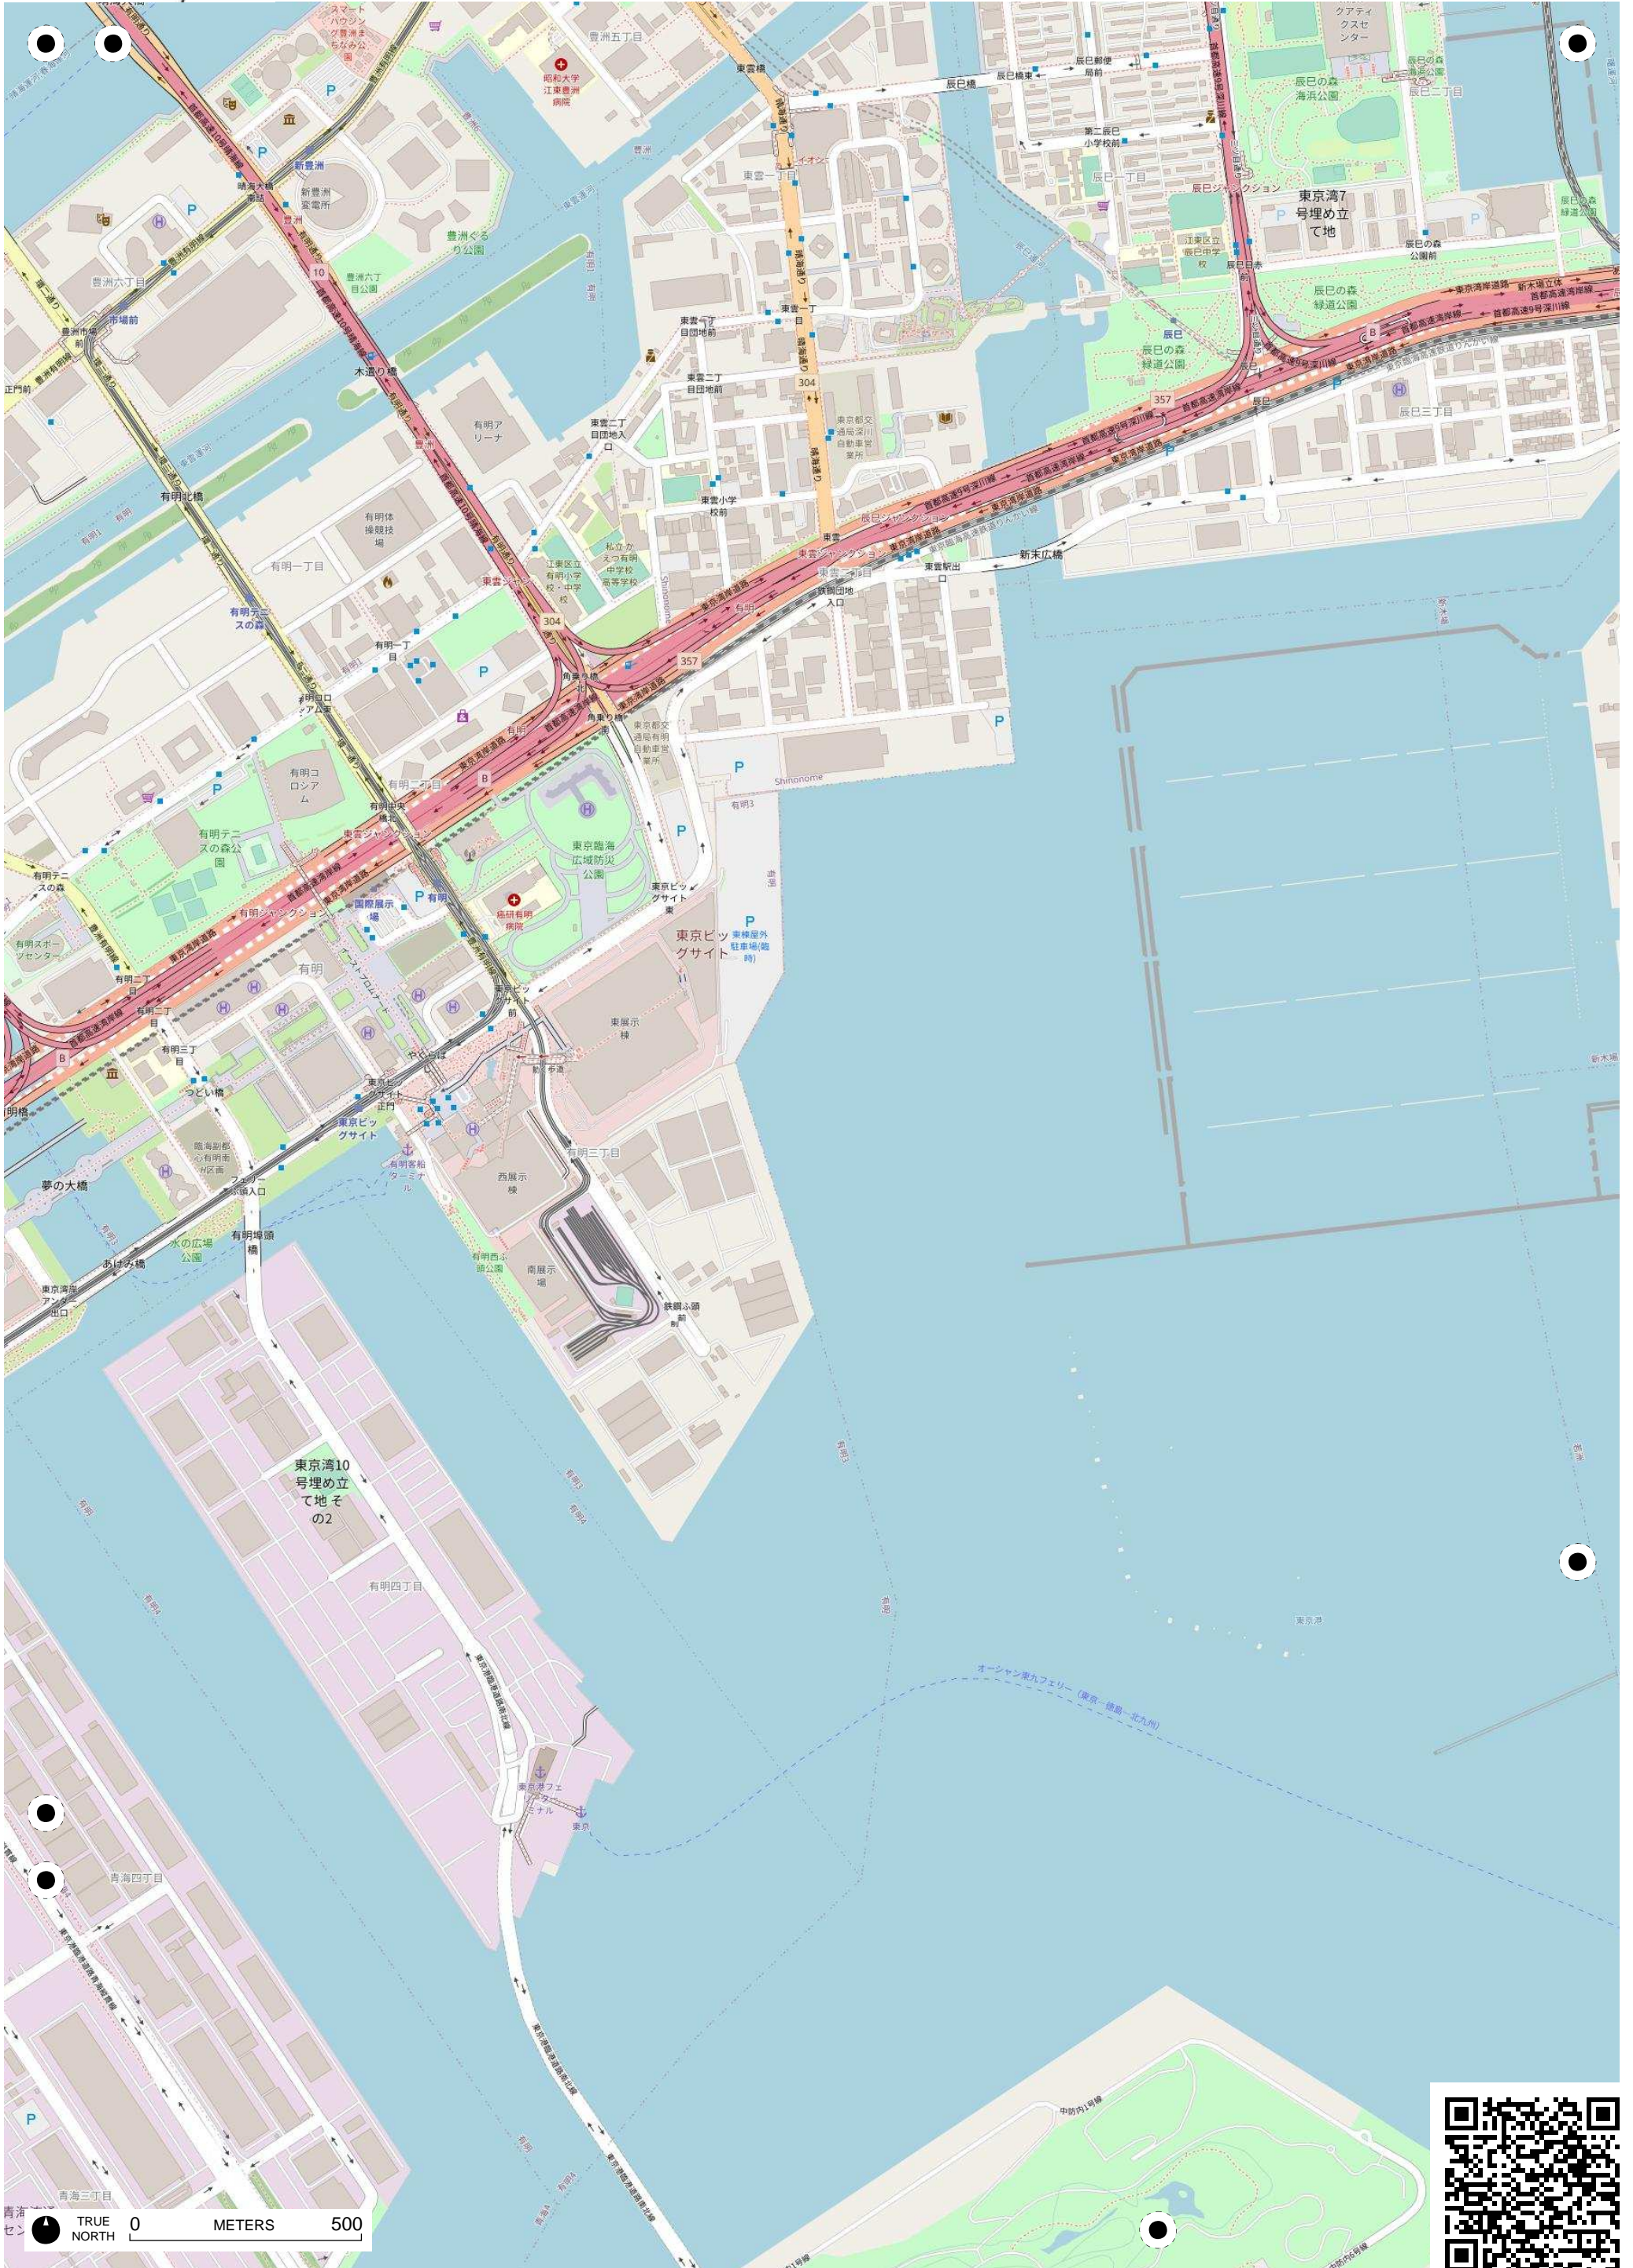

TRUE NORTH 0 METERS 500

TRUE NORTH 0 METERS 500

TRUE NORTH 0 METERS 500

TRUE NORTH 0 METERS 500

前面処
場Bブ
ック

新海面処
分場Cブ
ロック

TRUE NORTH 0 METERS 500