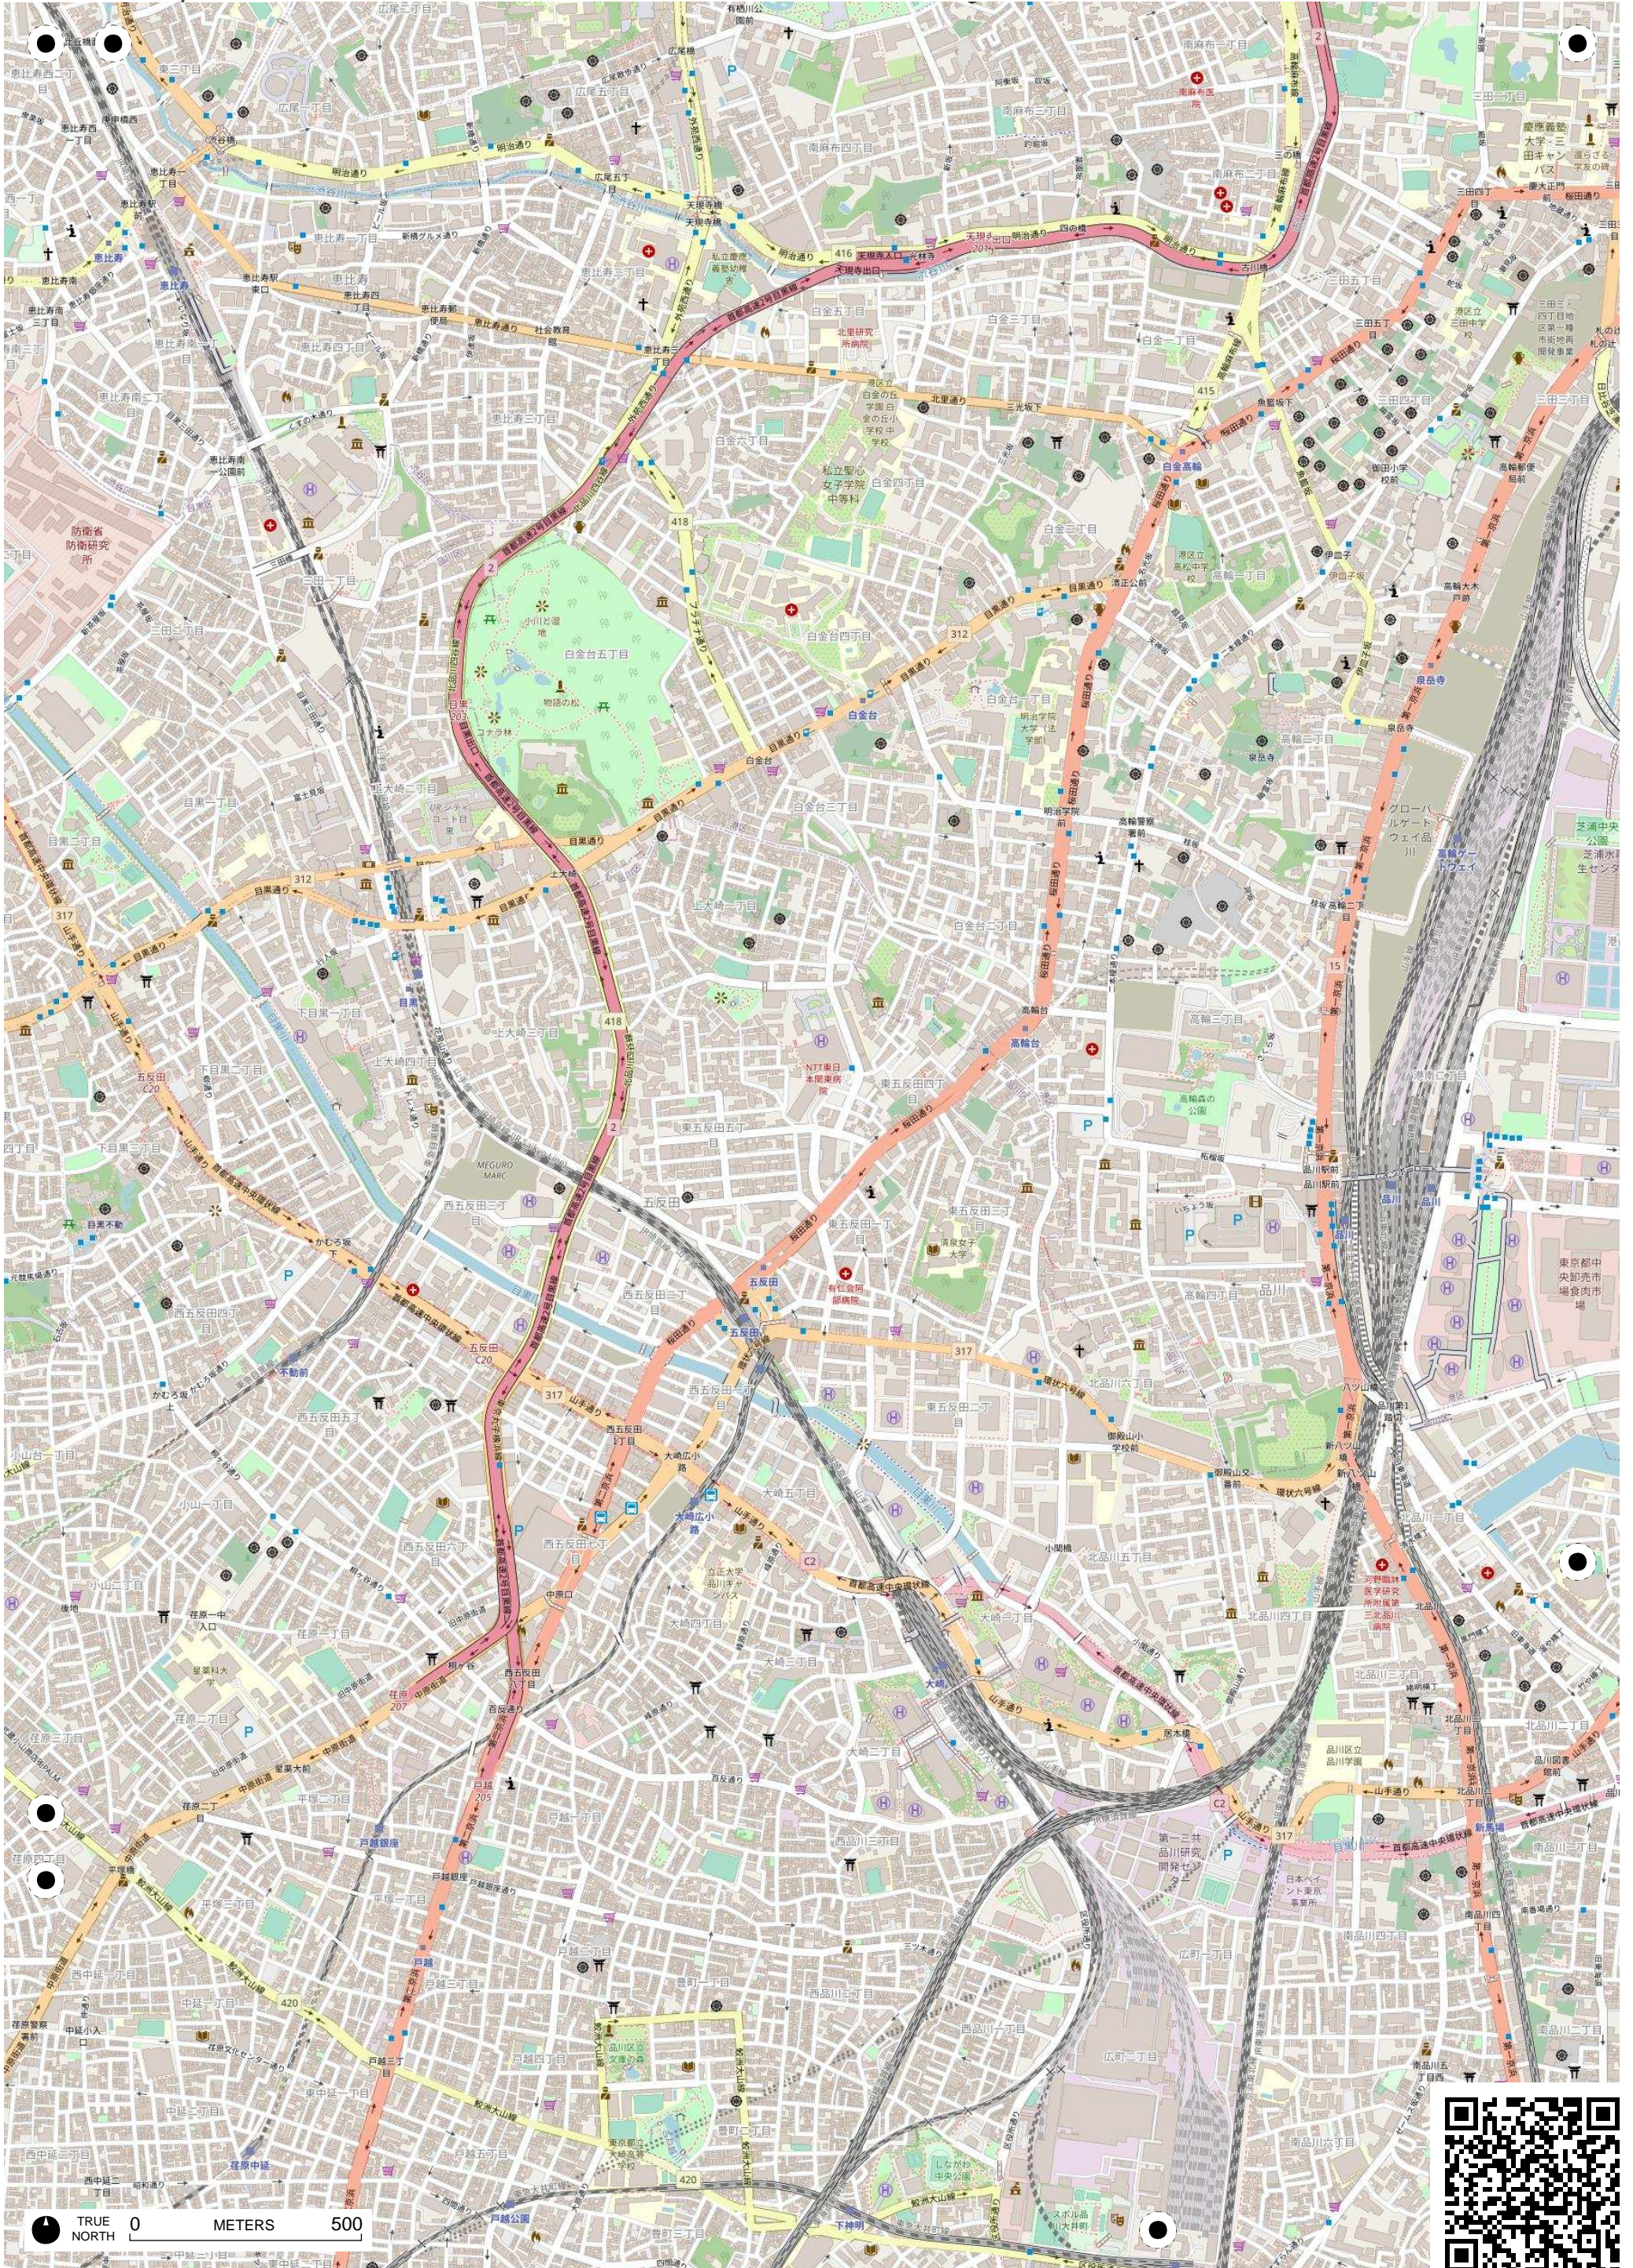

TRUE NORTH 0 METERS 500

TRUE NORTH 0 METERS 500

TRUE NORTH 0 METERS 500

TRUE NORTH 0 METERS 500

前面処
場Bブ
ック

新海面処
分場Cブ
ロック

TRUE NORTH 0 METERS 500