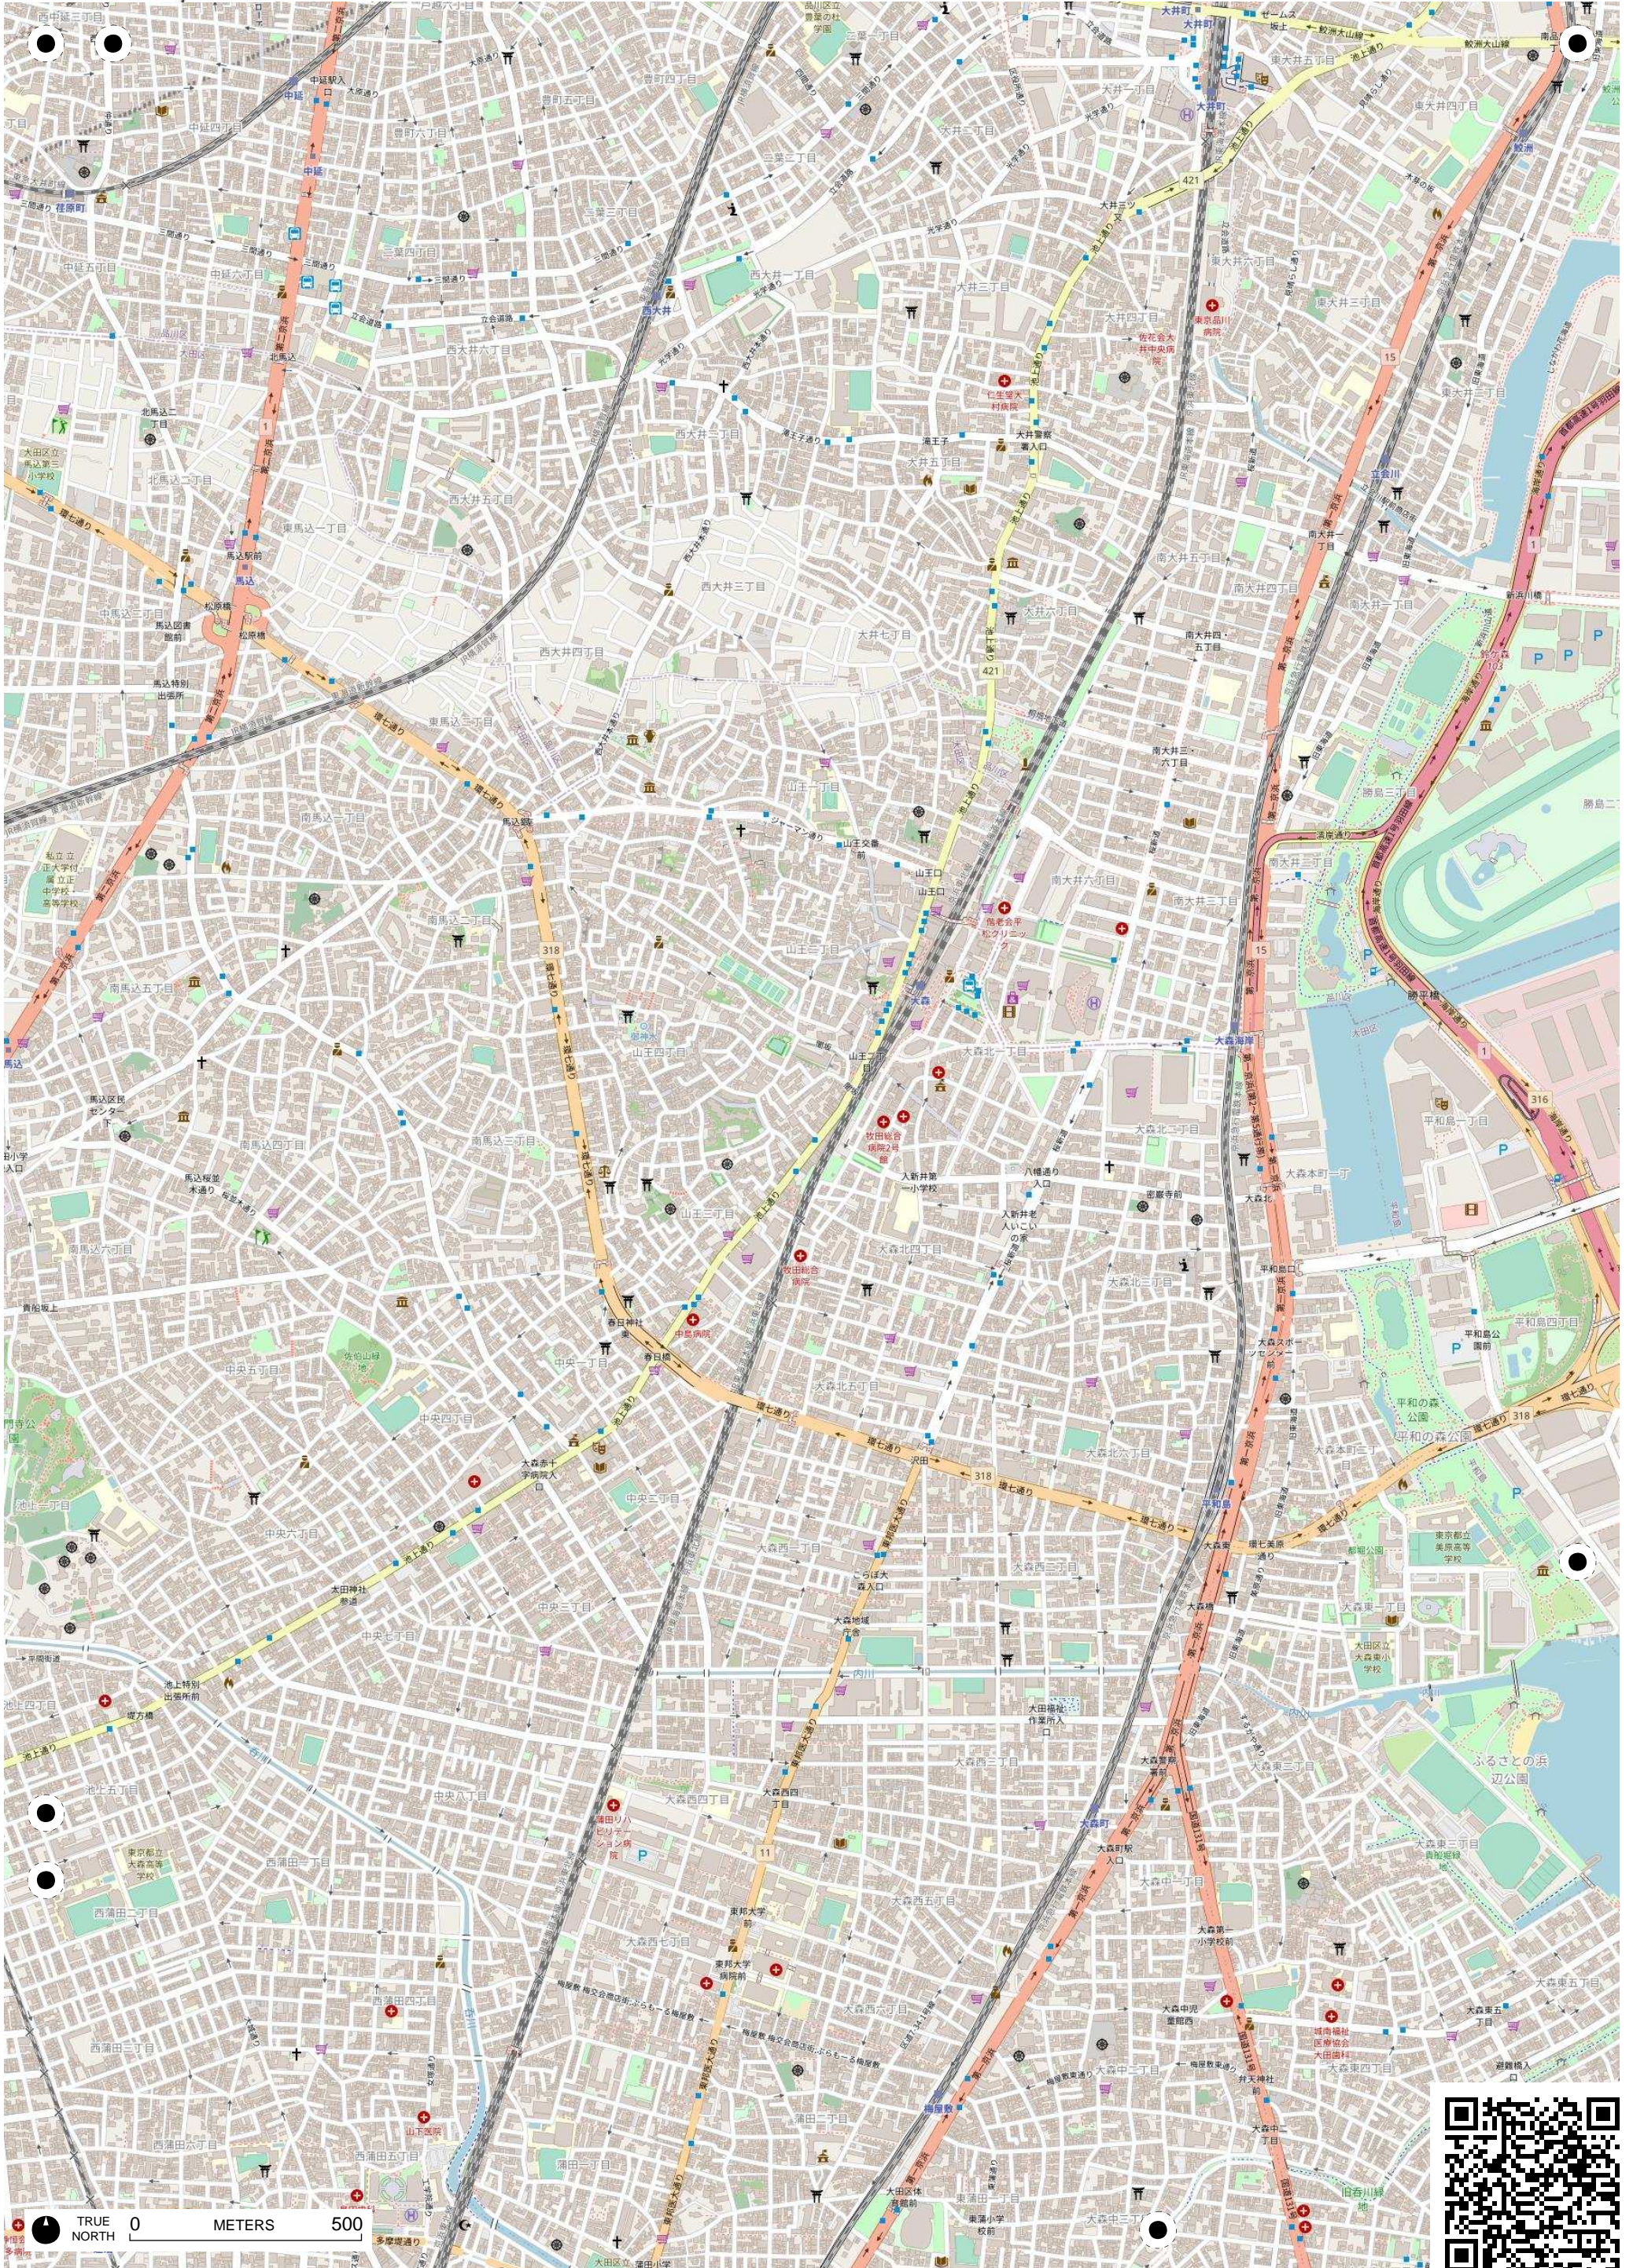

TRUE NORTH 0 METERS 500

TRUE NORTH 0 METERS 500

TRUE NORTH 0 METERS 500

TRUE NORTH 0 METERS 500

前面処
場Bブ
ック

新海面処
分場Cブ
ロック

TRUE NORTH 0 METERS 500