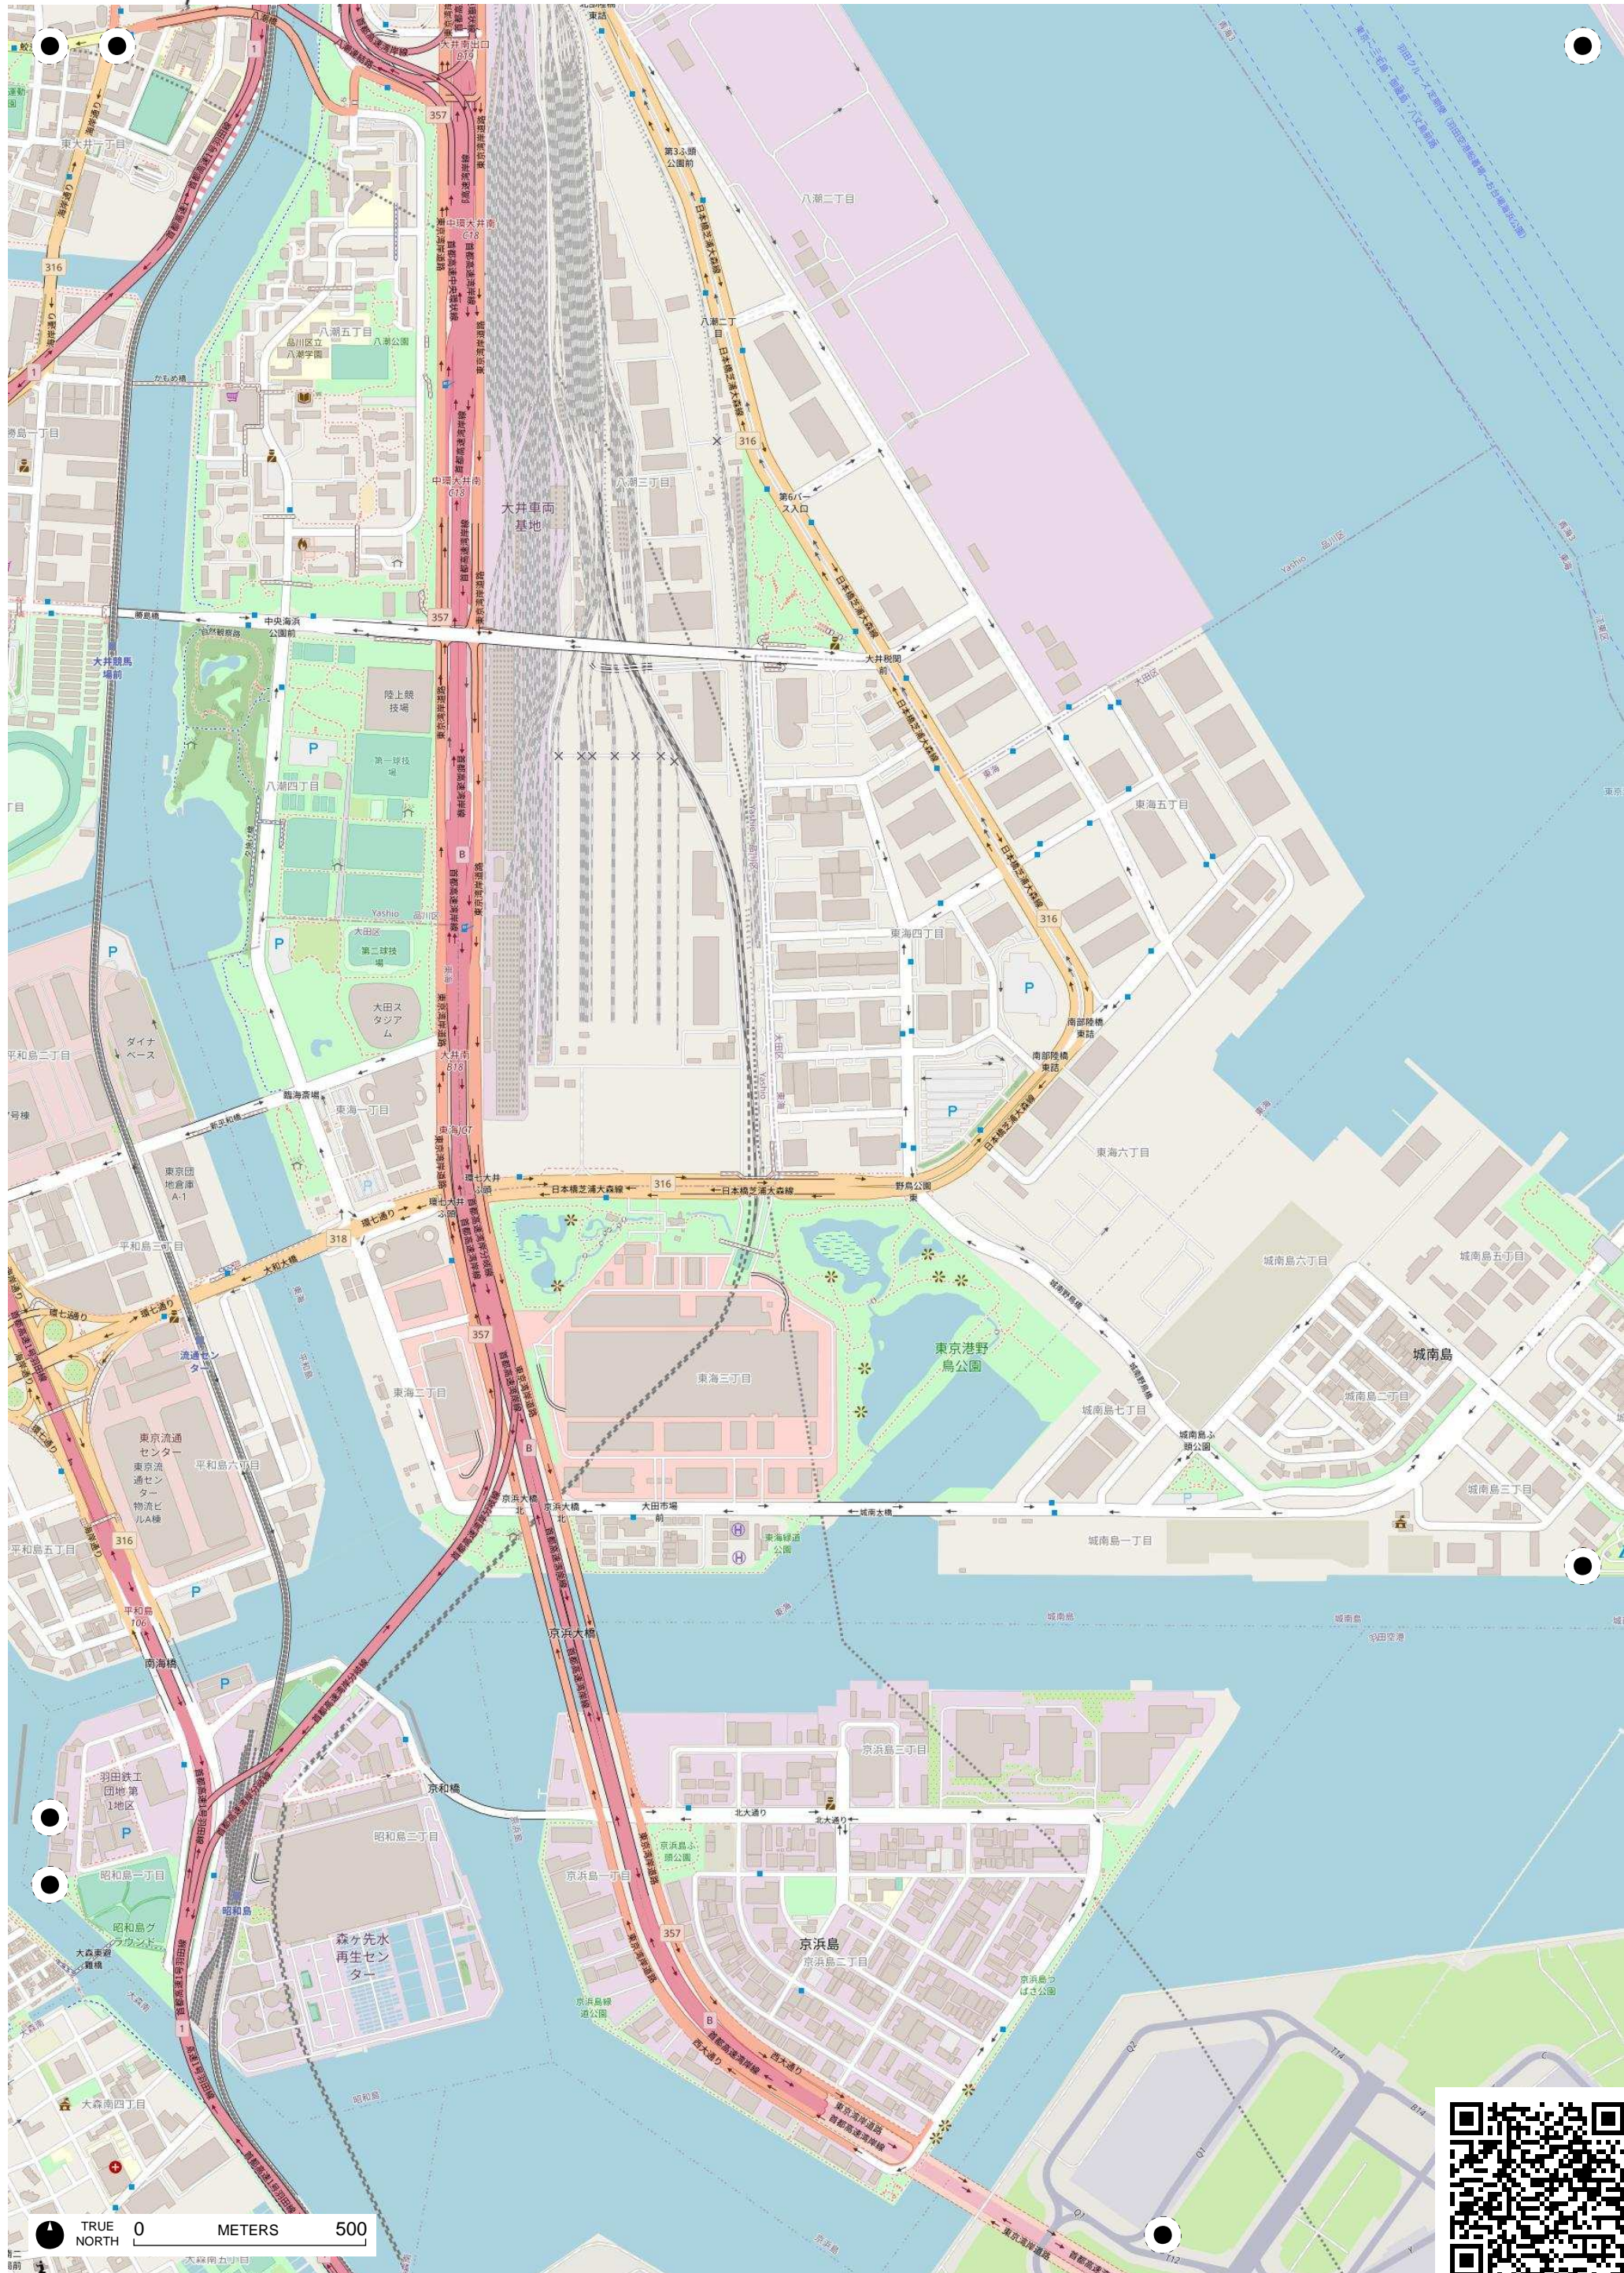

TRUE NORTH 0 METERS 500

TRUE NORTH 0 METERS 500

TRUE NORTH 0 METERS 500

TRUE NORTH 0 METERS 500

前面処
場Bブ
ック

新海面処
分場Cブ
ロック

TRUE NORTH 0 METERS 500