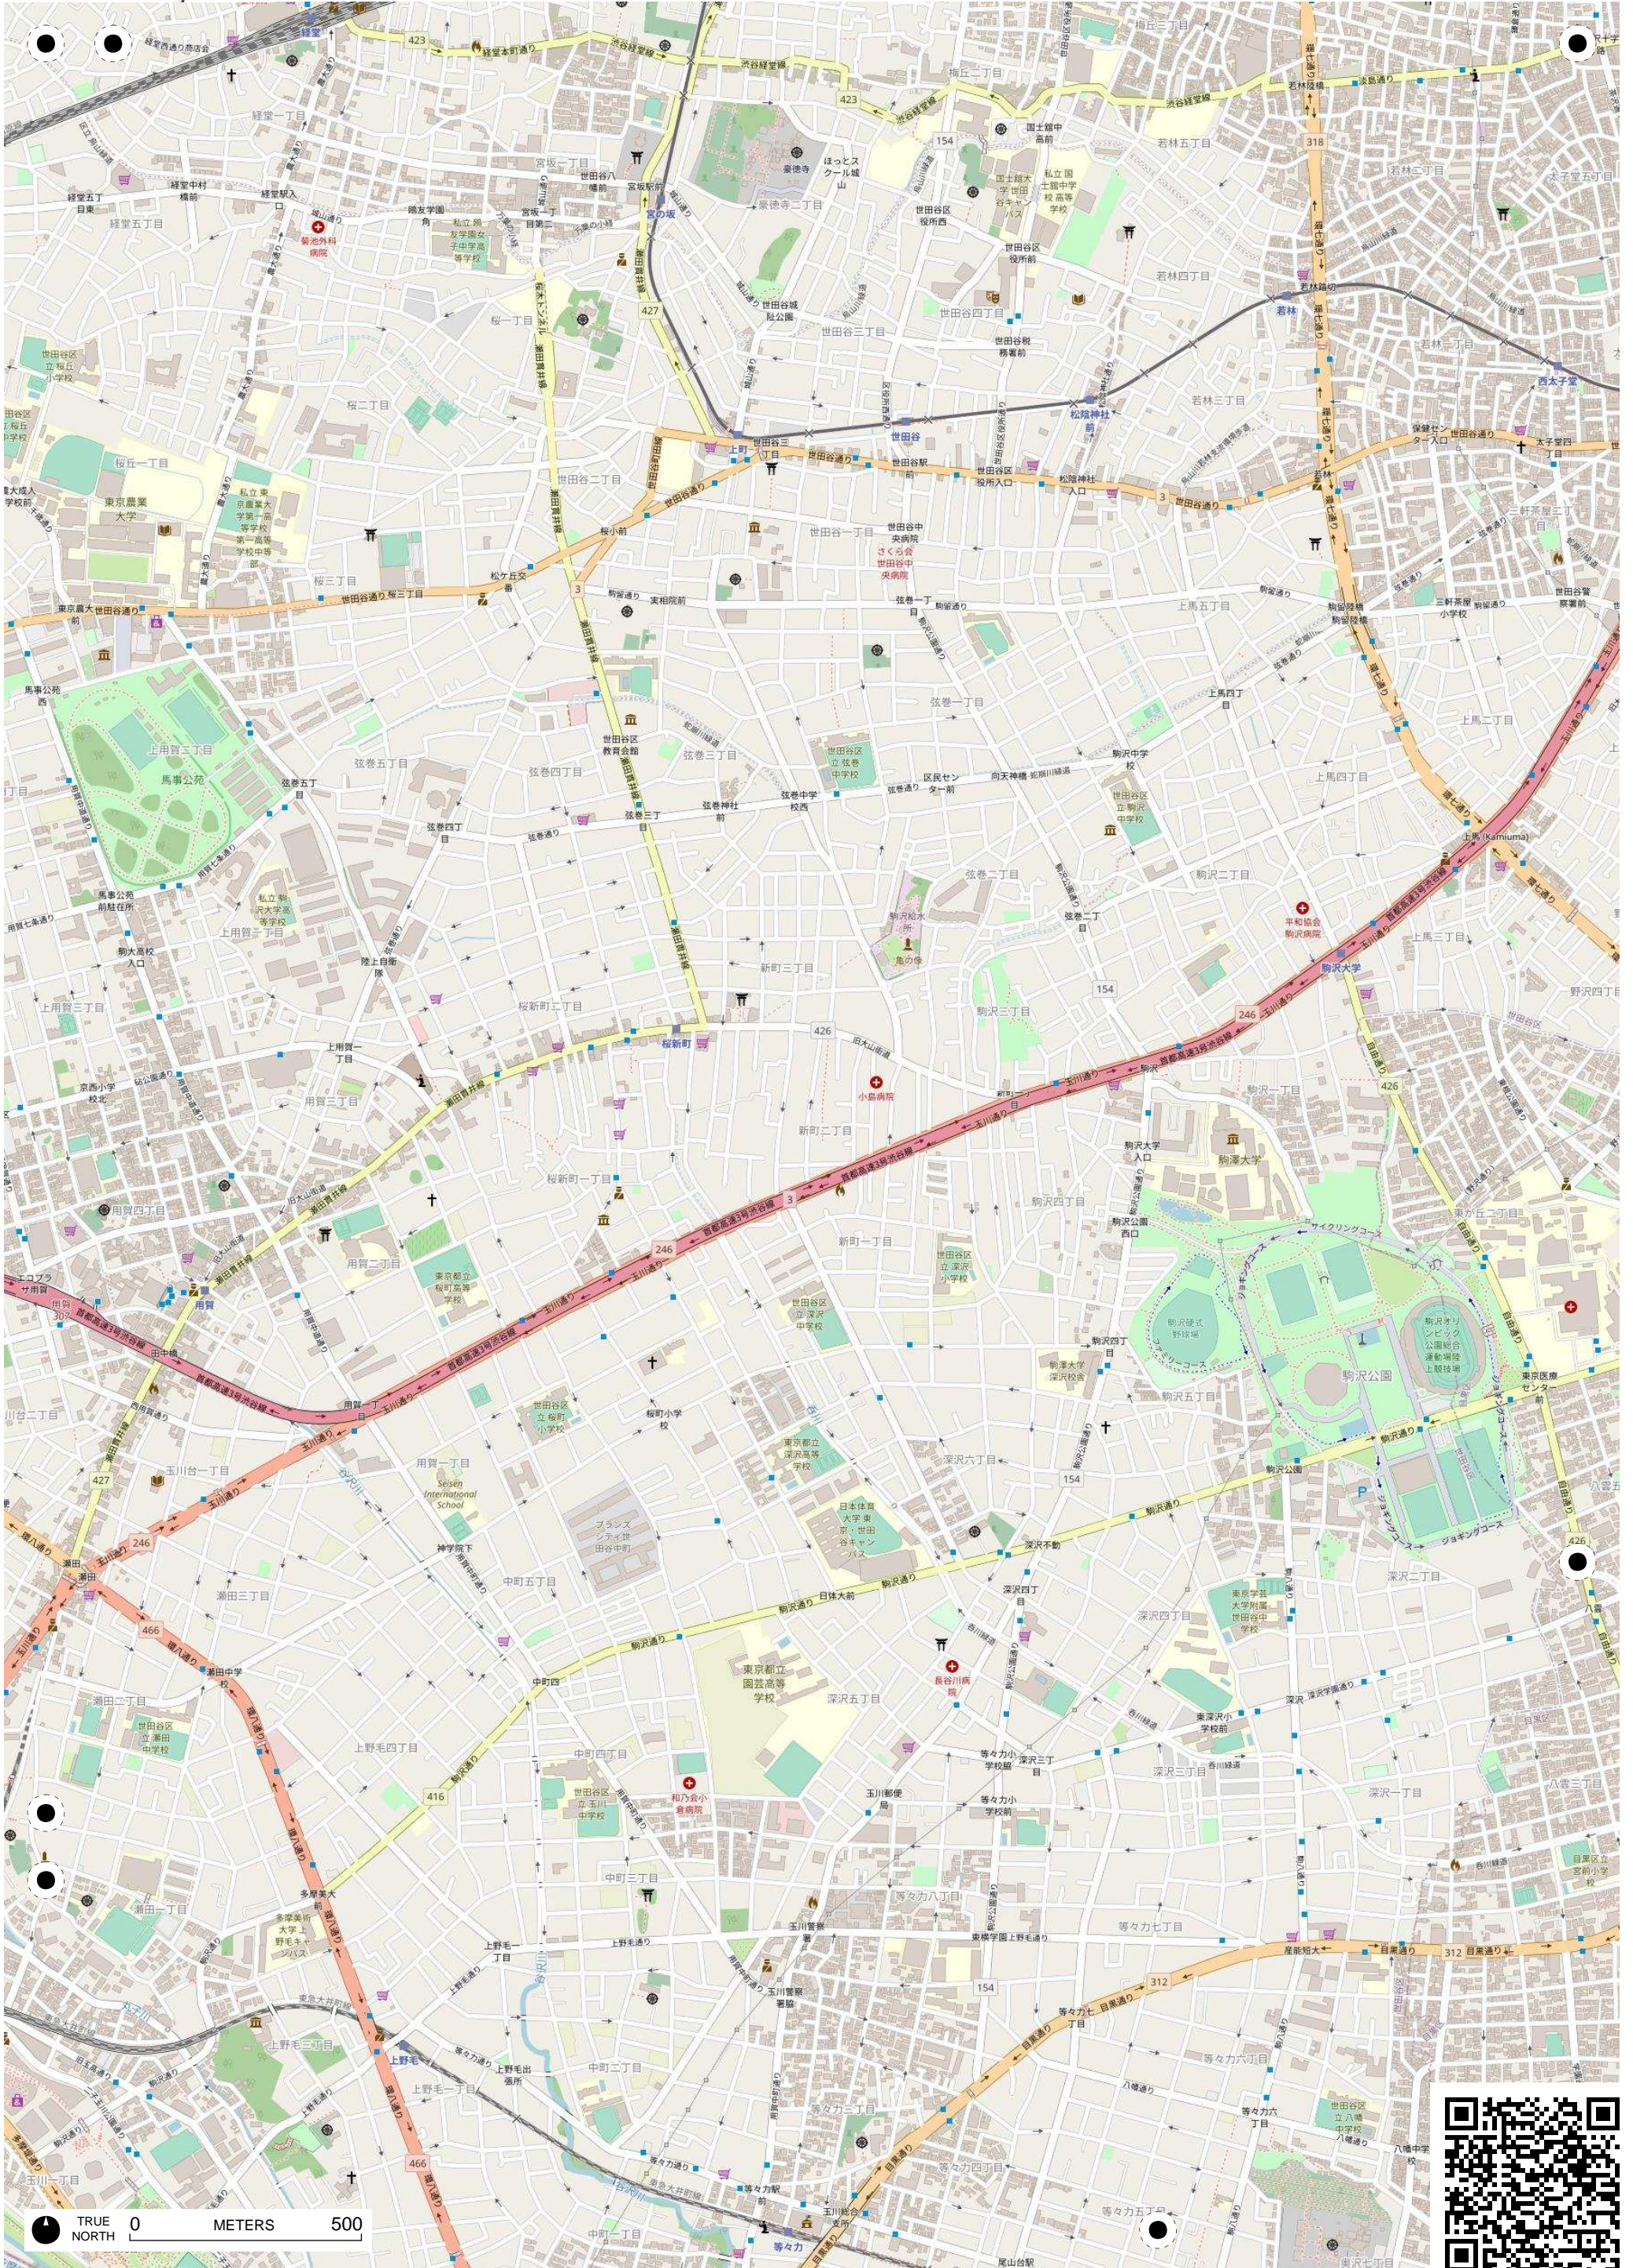

TRUE NORTH 0 METERS 500

TRUE NORTH 0 METERS 500

TRUE NORTH 0 METERS 500

TRUE NORTH 0 METERS 500

前面処
場Bブ
ック

新海面処
分場Cブ
ロック

TRUE NORTH 0 METERS 500