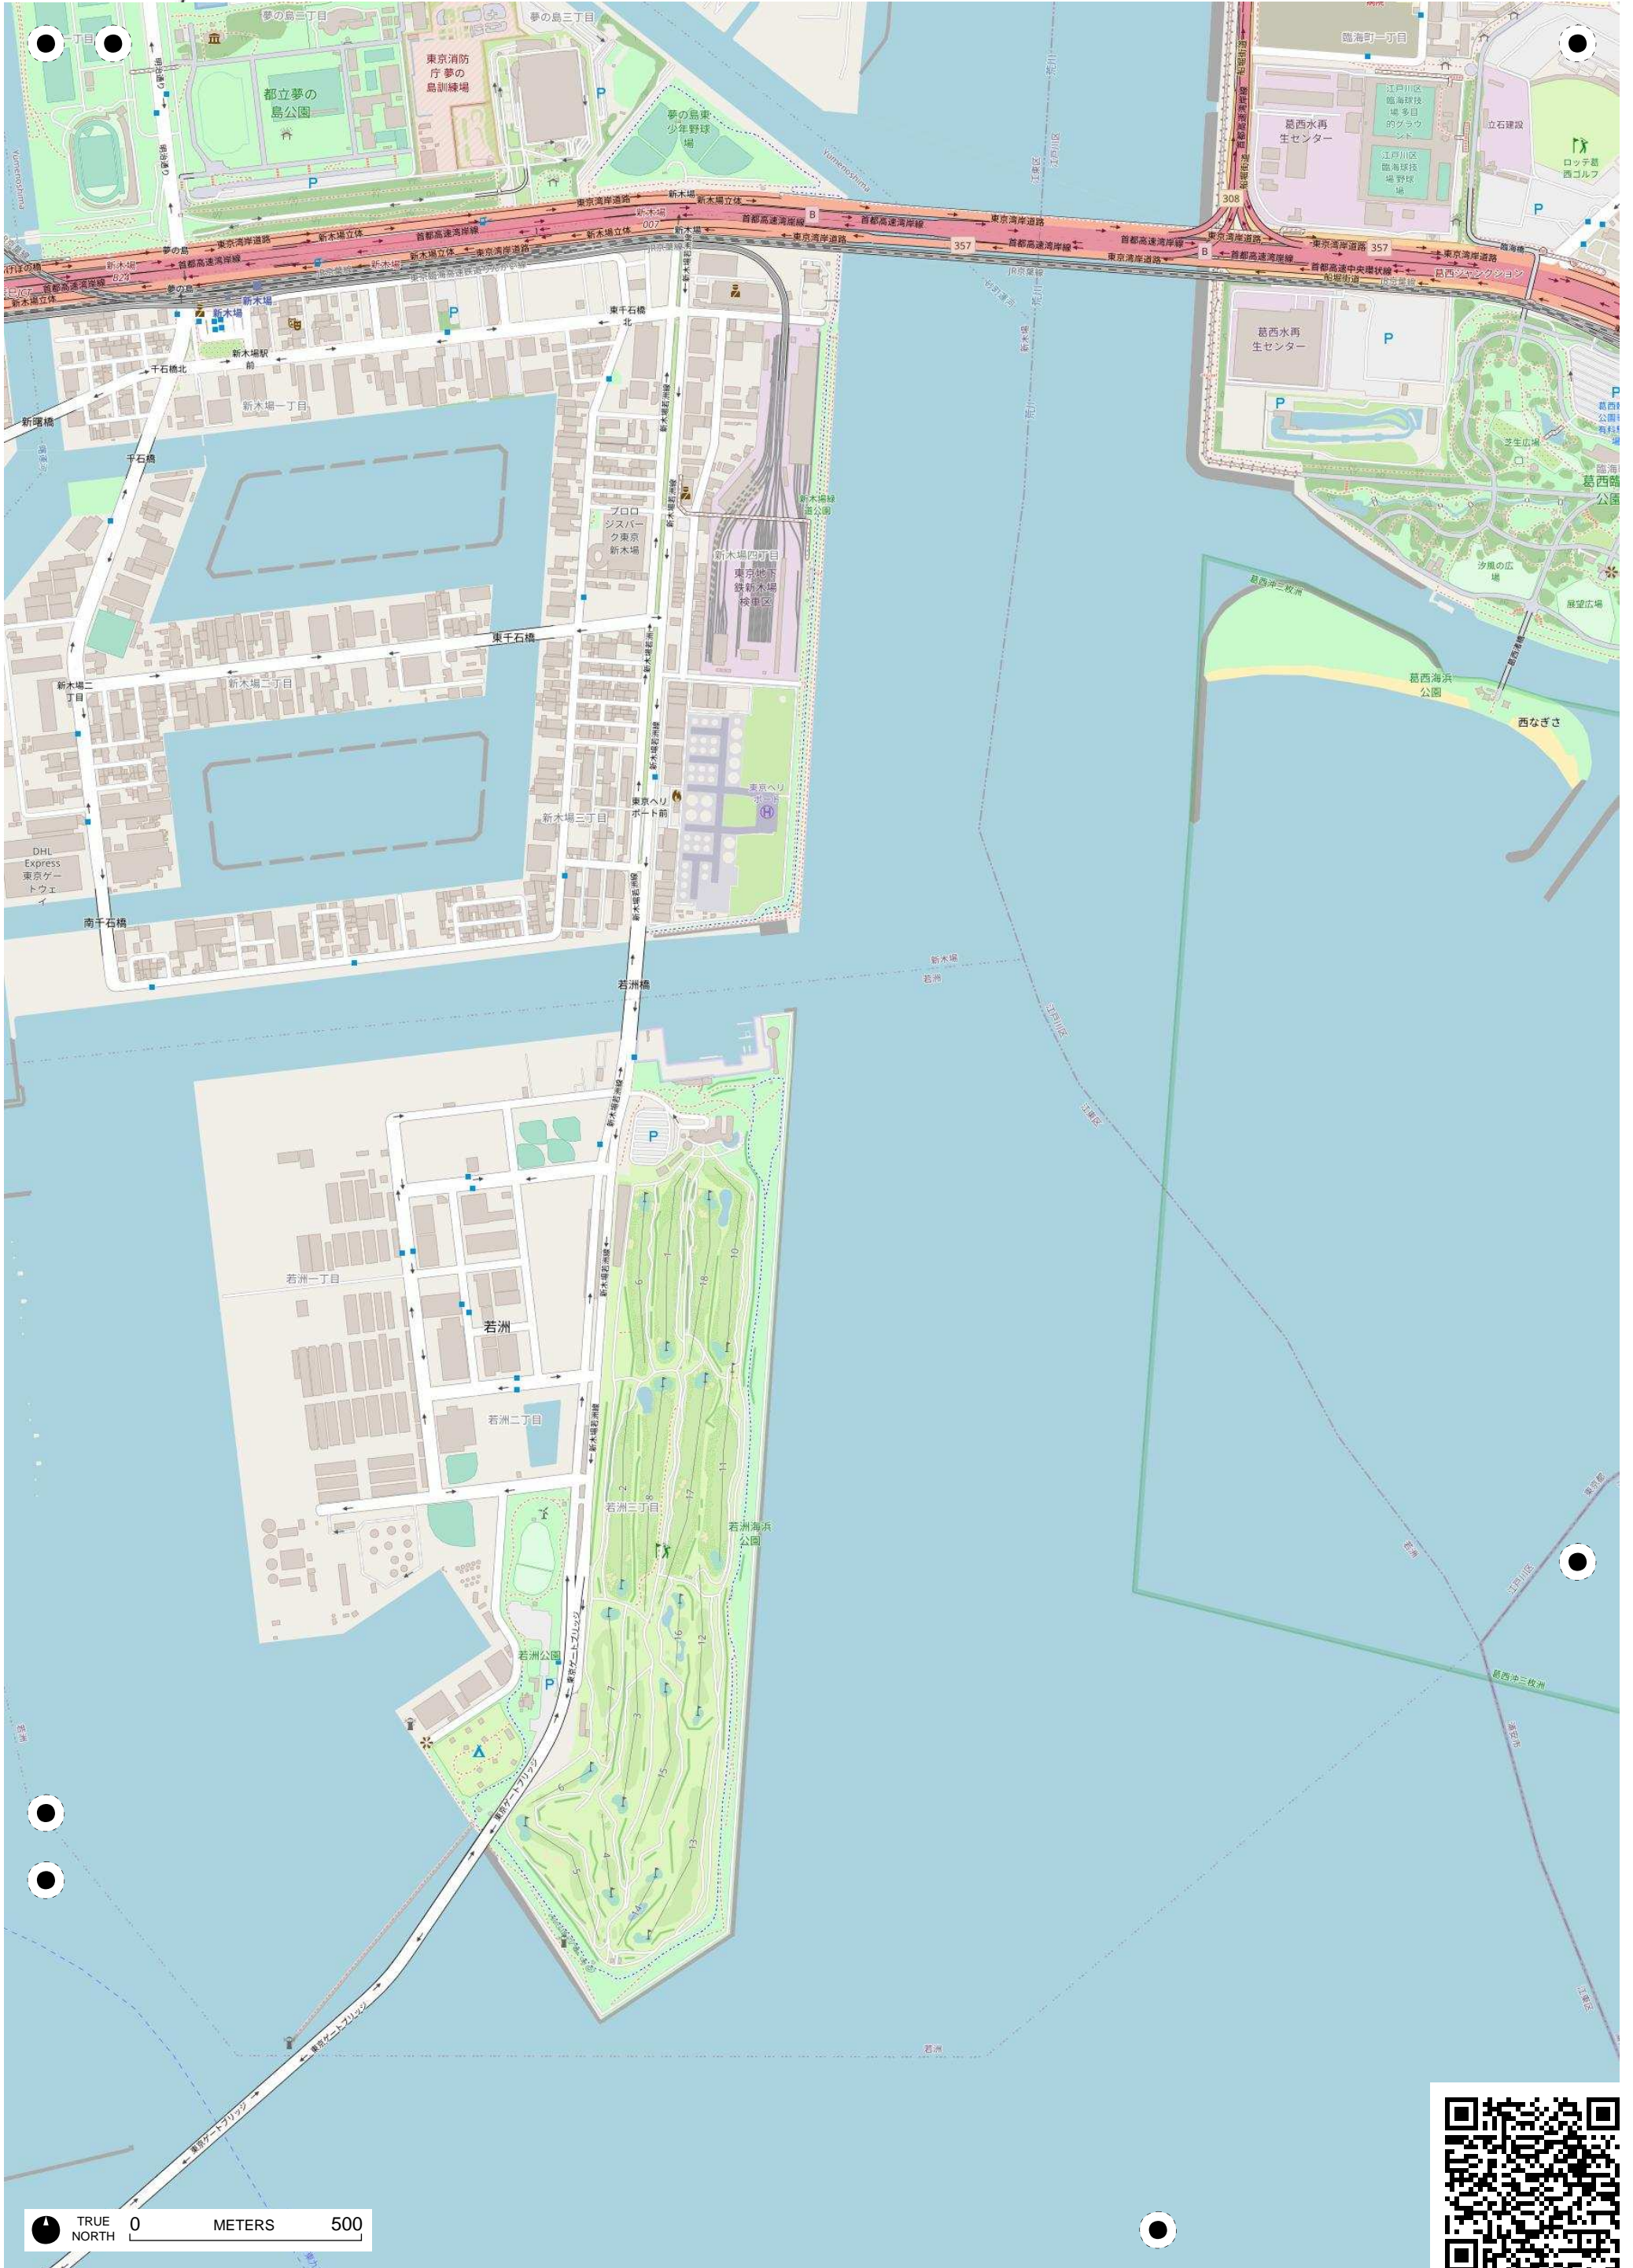

TRUE NORTH 0 METERS 500

TRUE NORTH 0 METERS 500

TRUE NORTH 0 METERS 500

TRUE NORTH 0 METERS 500

前面処
場Bブ
ック

新海面処
分場Cブ
ロック

TRUE NORTH 0 METERS 500