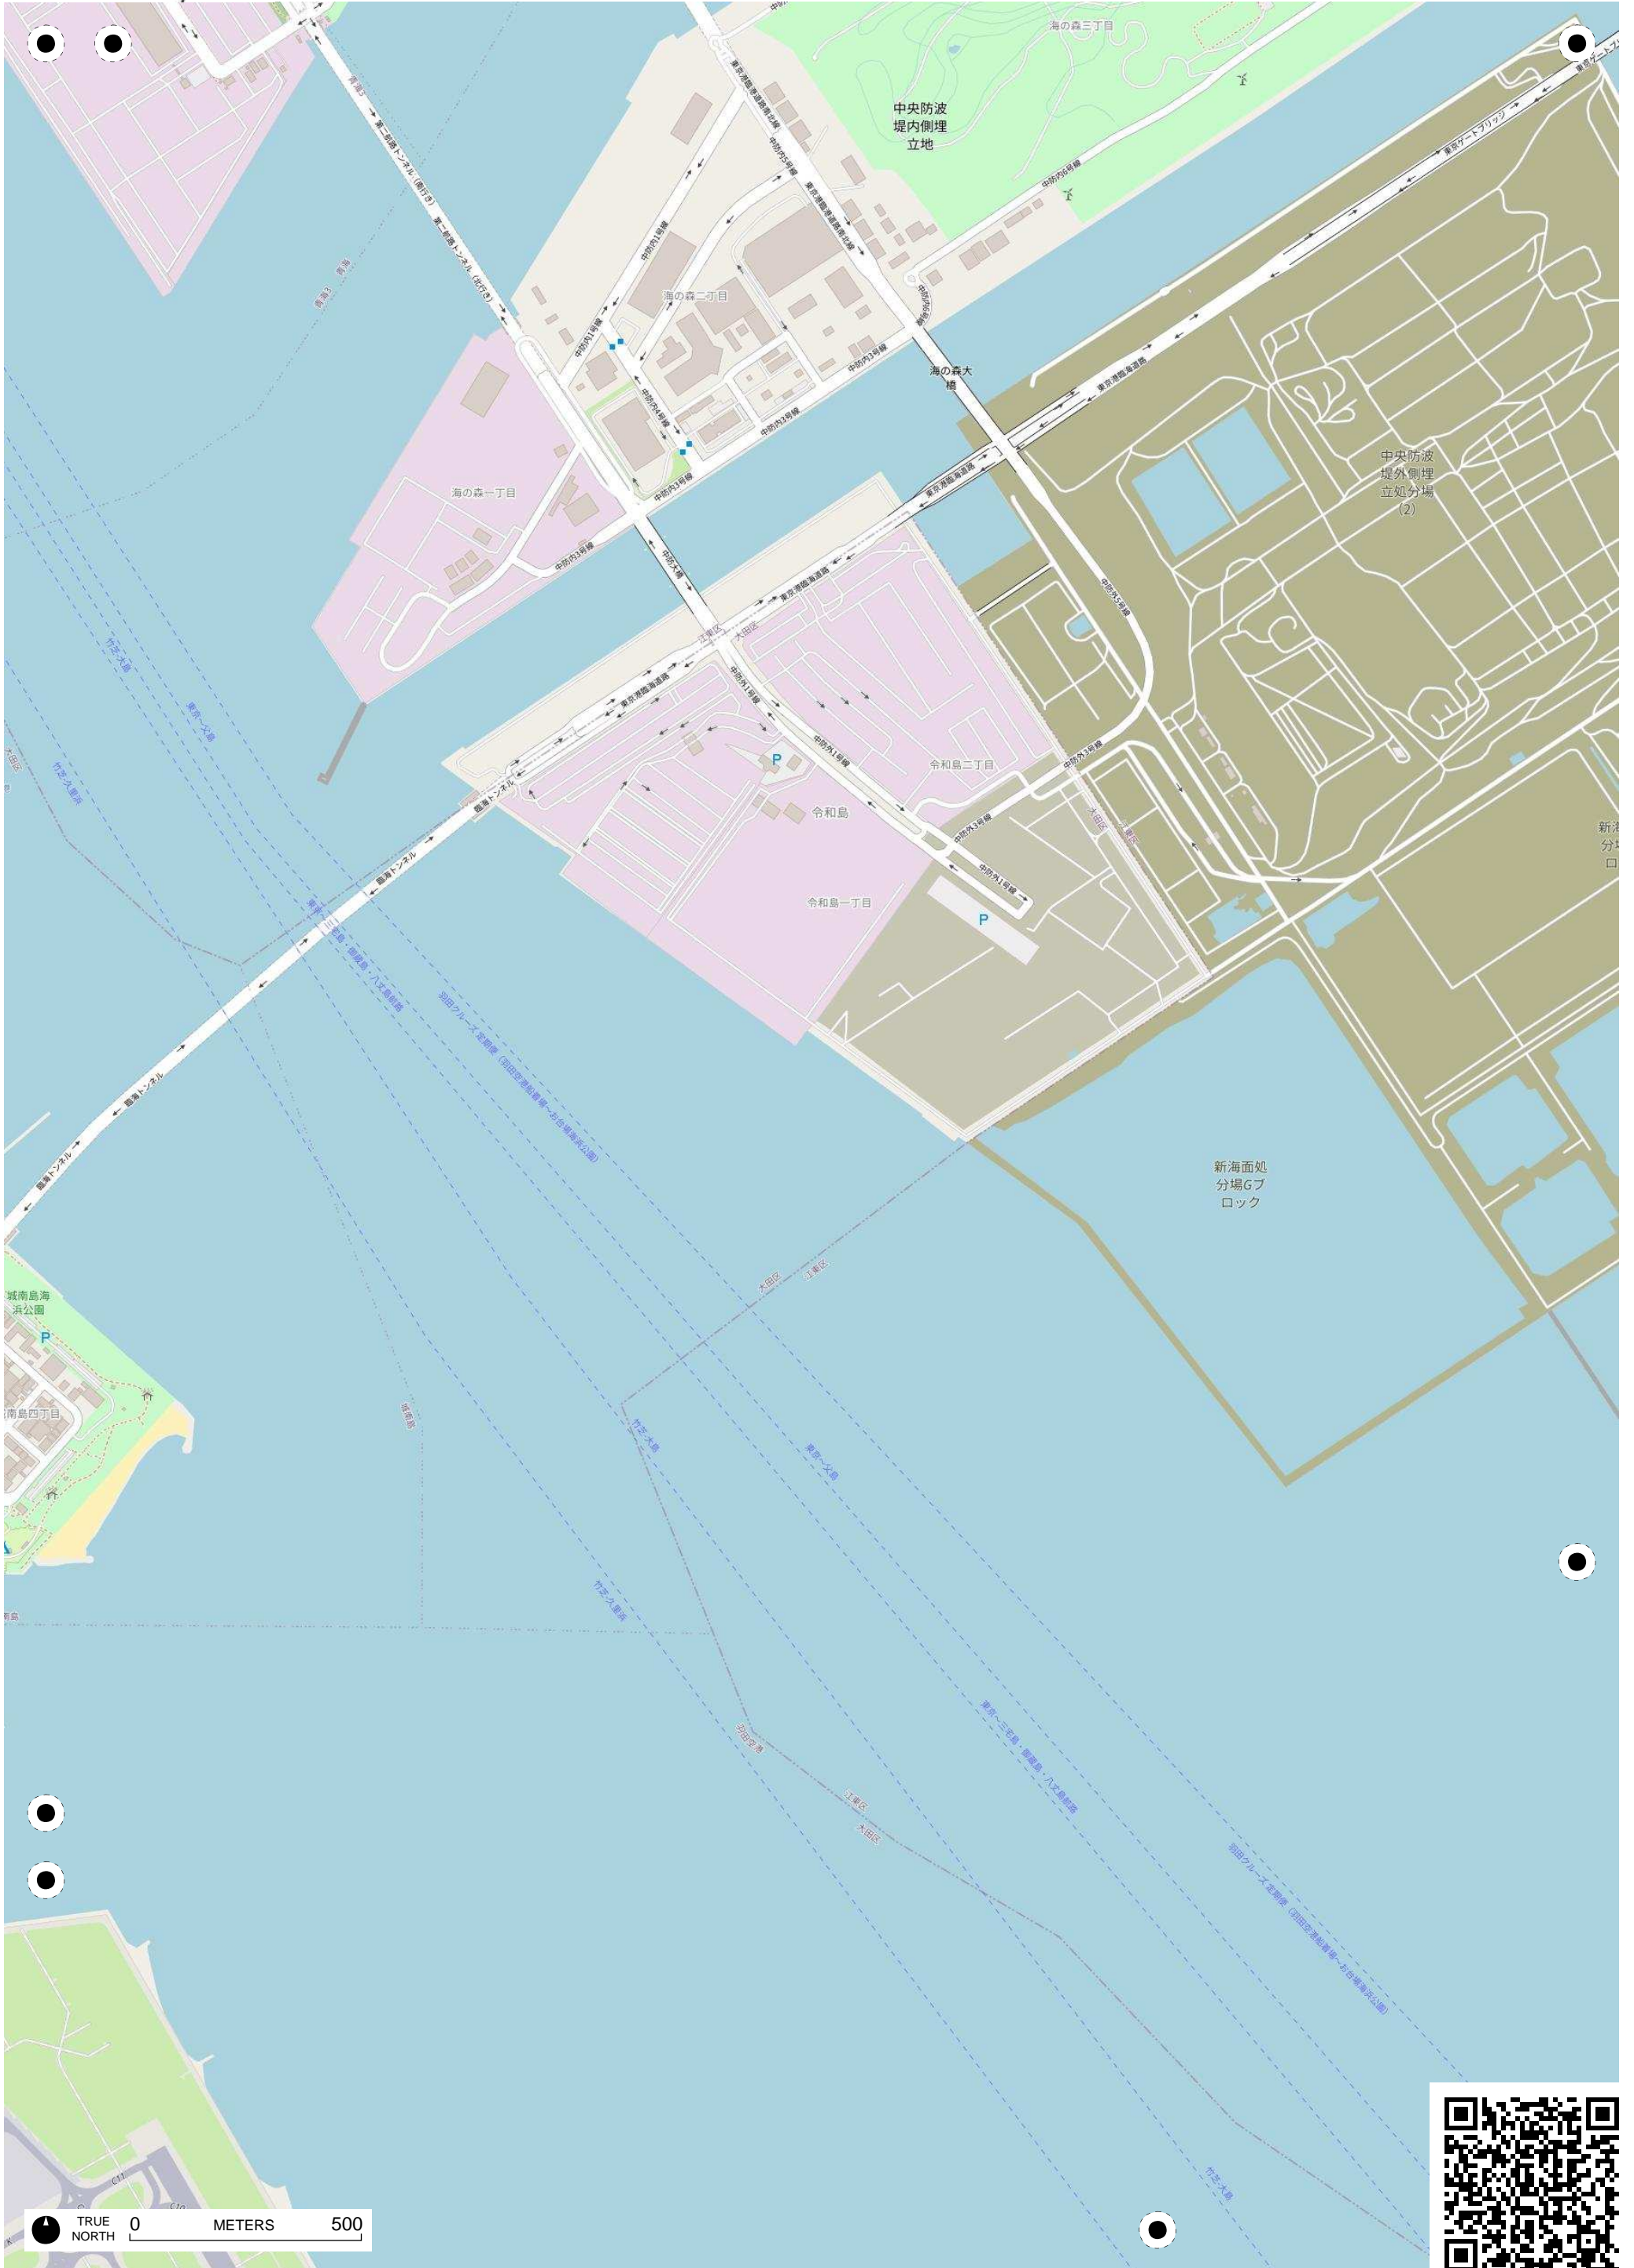

TRUE NORTH 0 METERS 500

TRUE NORTH 0 METERS 500

TRUE NORTH 0 METERS 500

TRUE NORTH 0 METERS 500

前面処
場Bブ
ック

新海面処
分場Cブ
ロック

TRUE NORTH 0 METERS 500