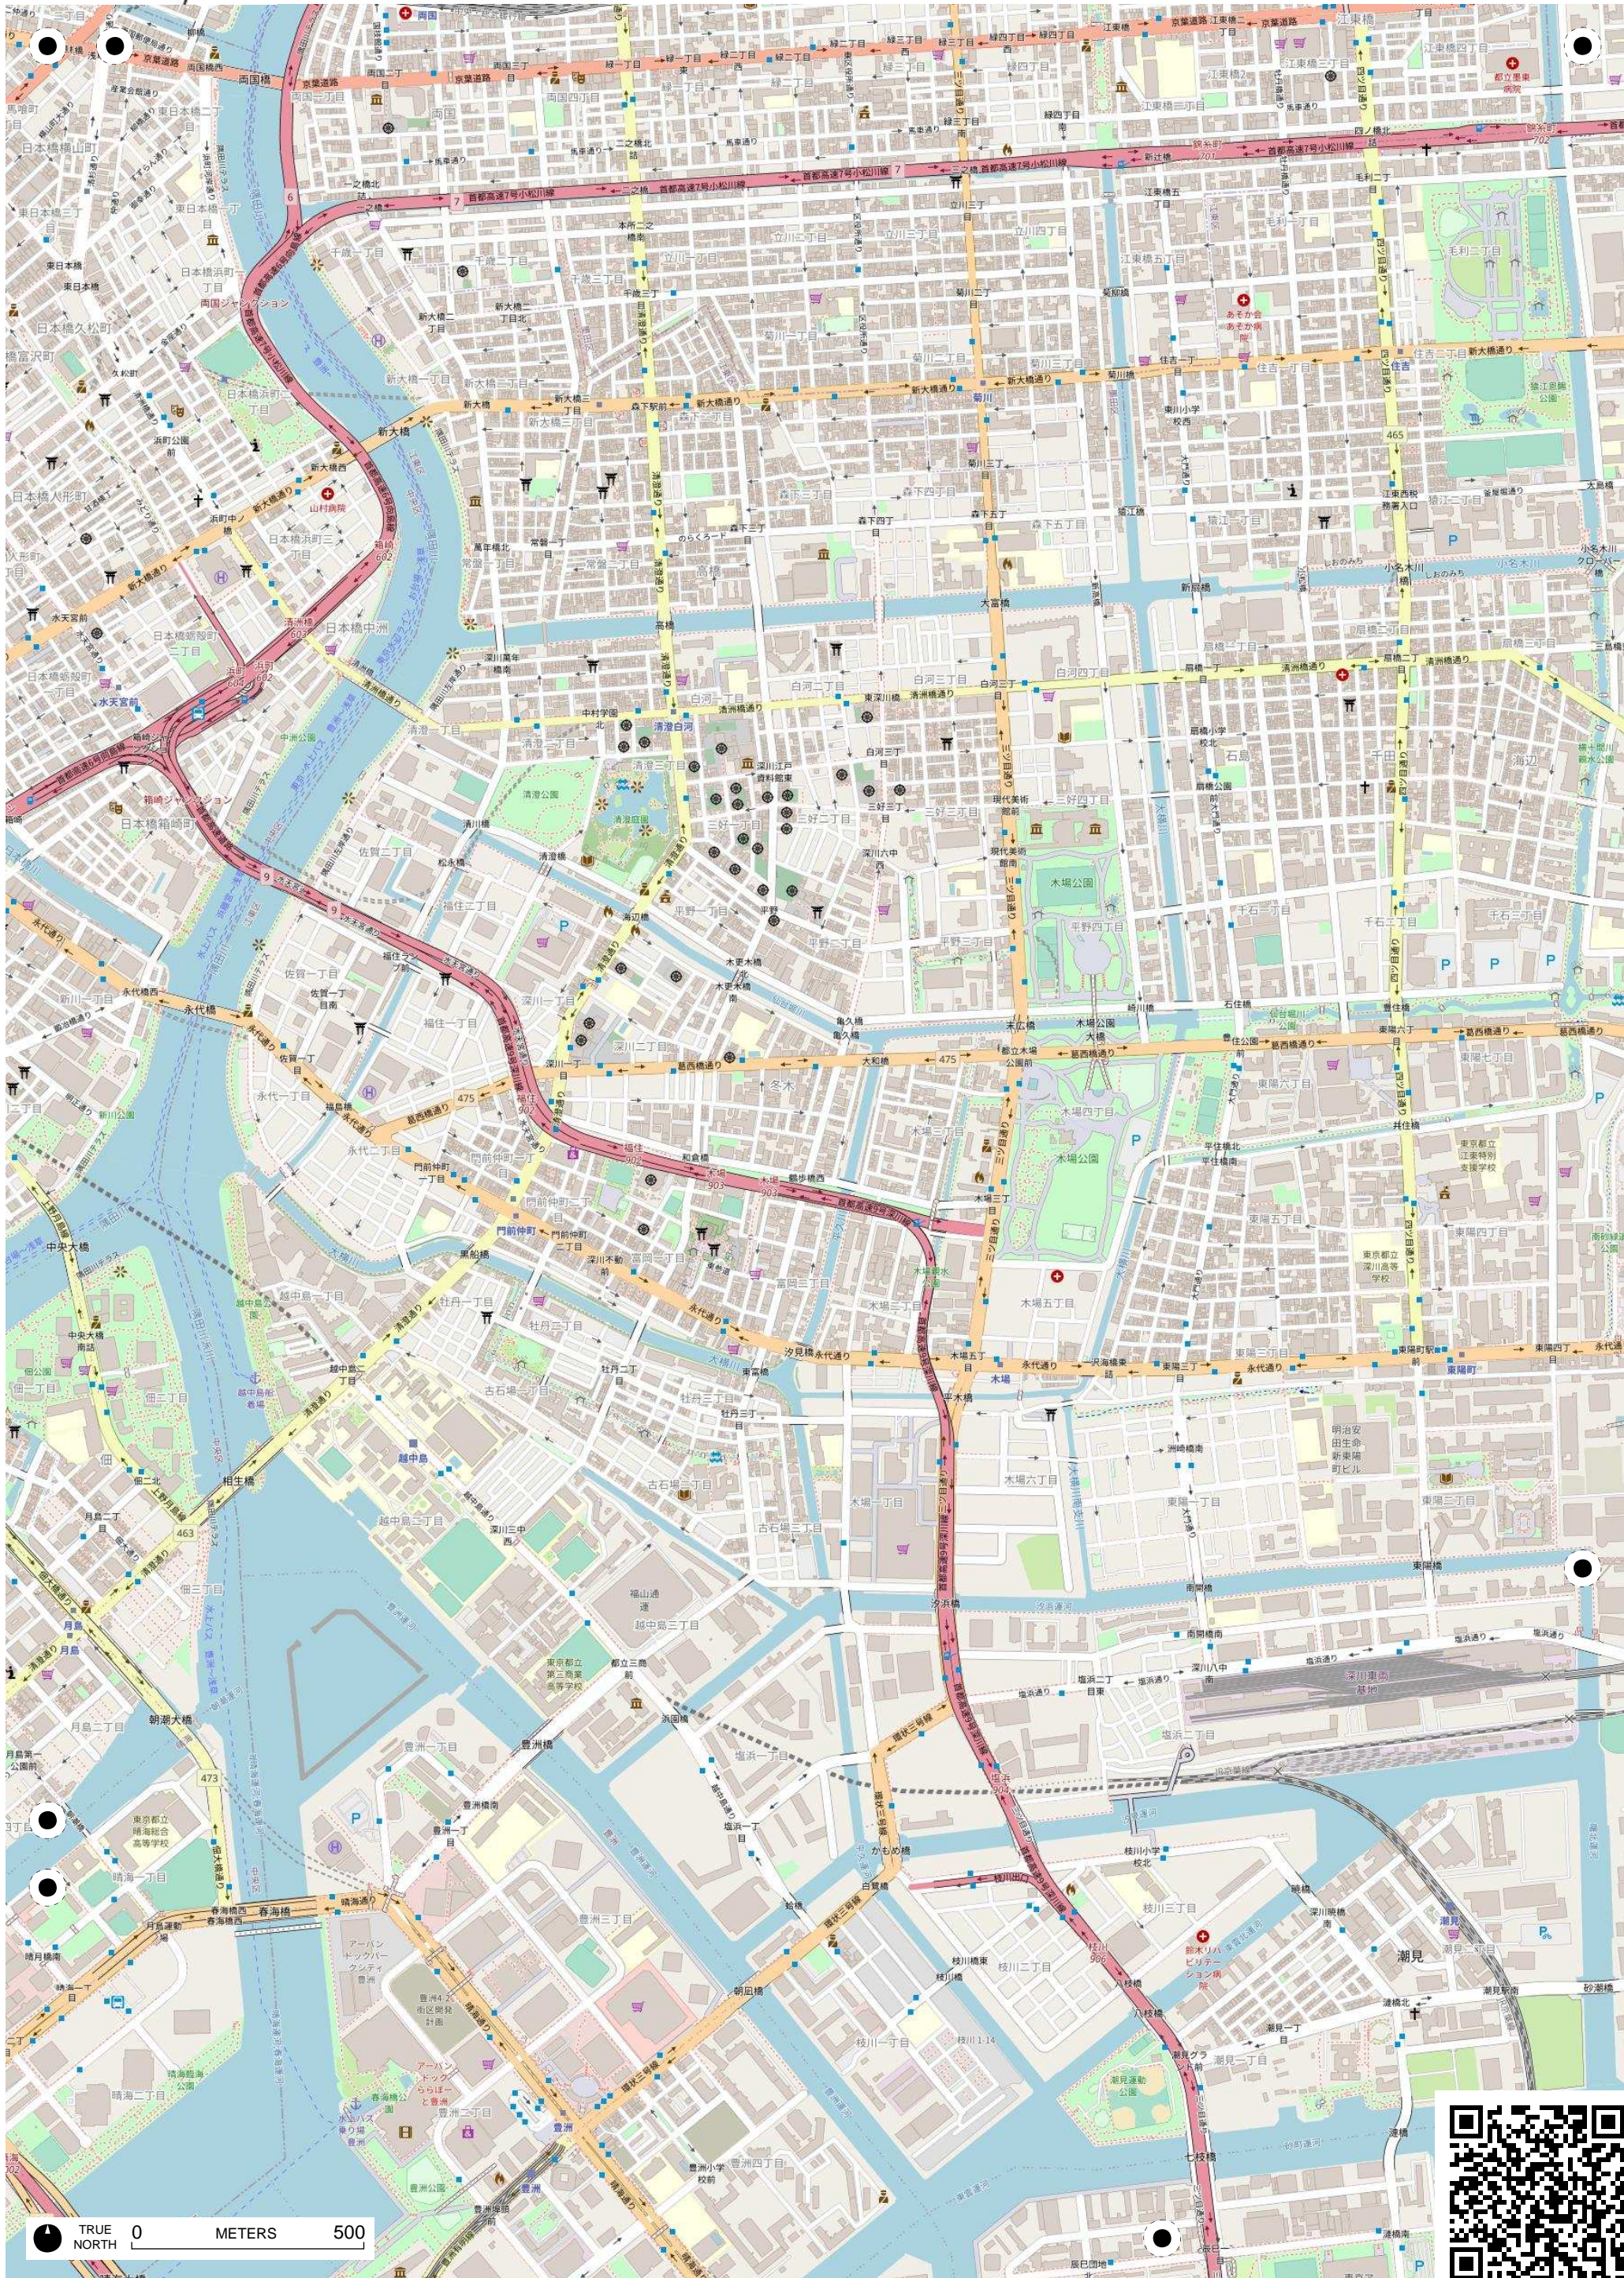

TRUE NORTH 0 METERS 500

TRUE NORTH 0 METERS 500

TRUE NORTH 0 METERS 500

TRUE NORTH 0 METERS 500

前面処
場Bブ
ック

新海面処
分場Cブ
ロック

TRUE NORTH 0 METERS 500