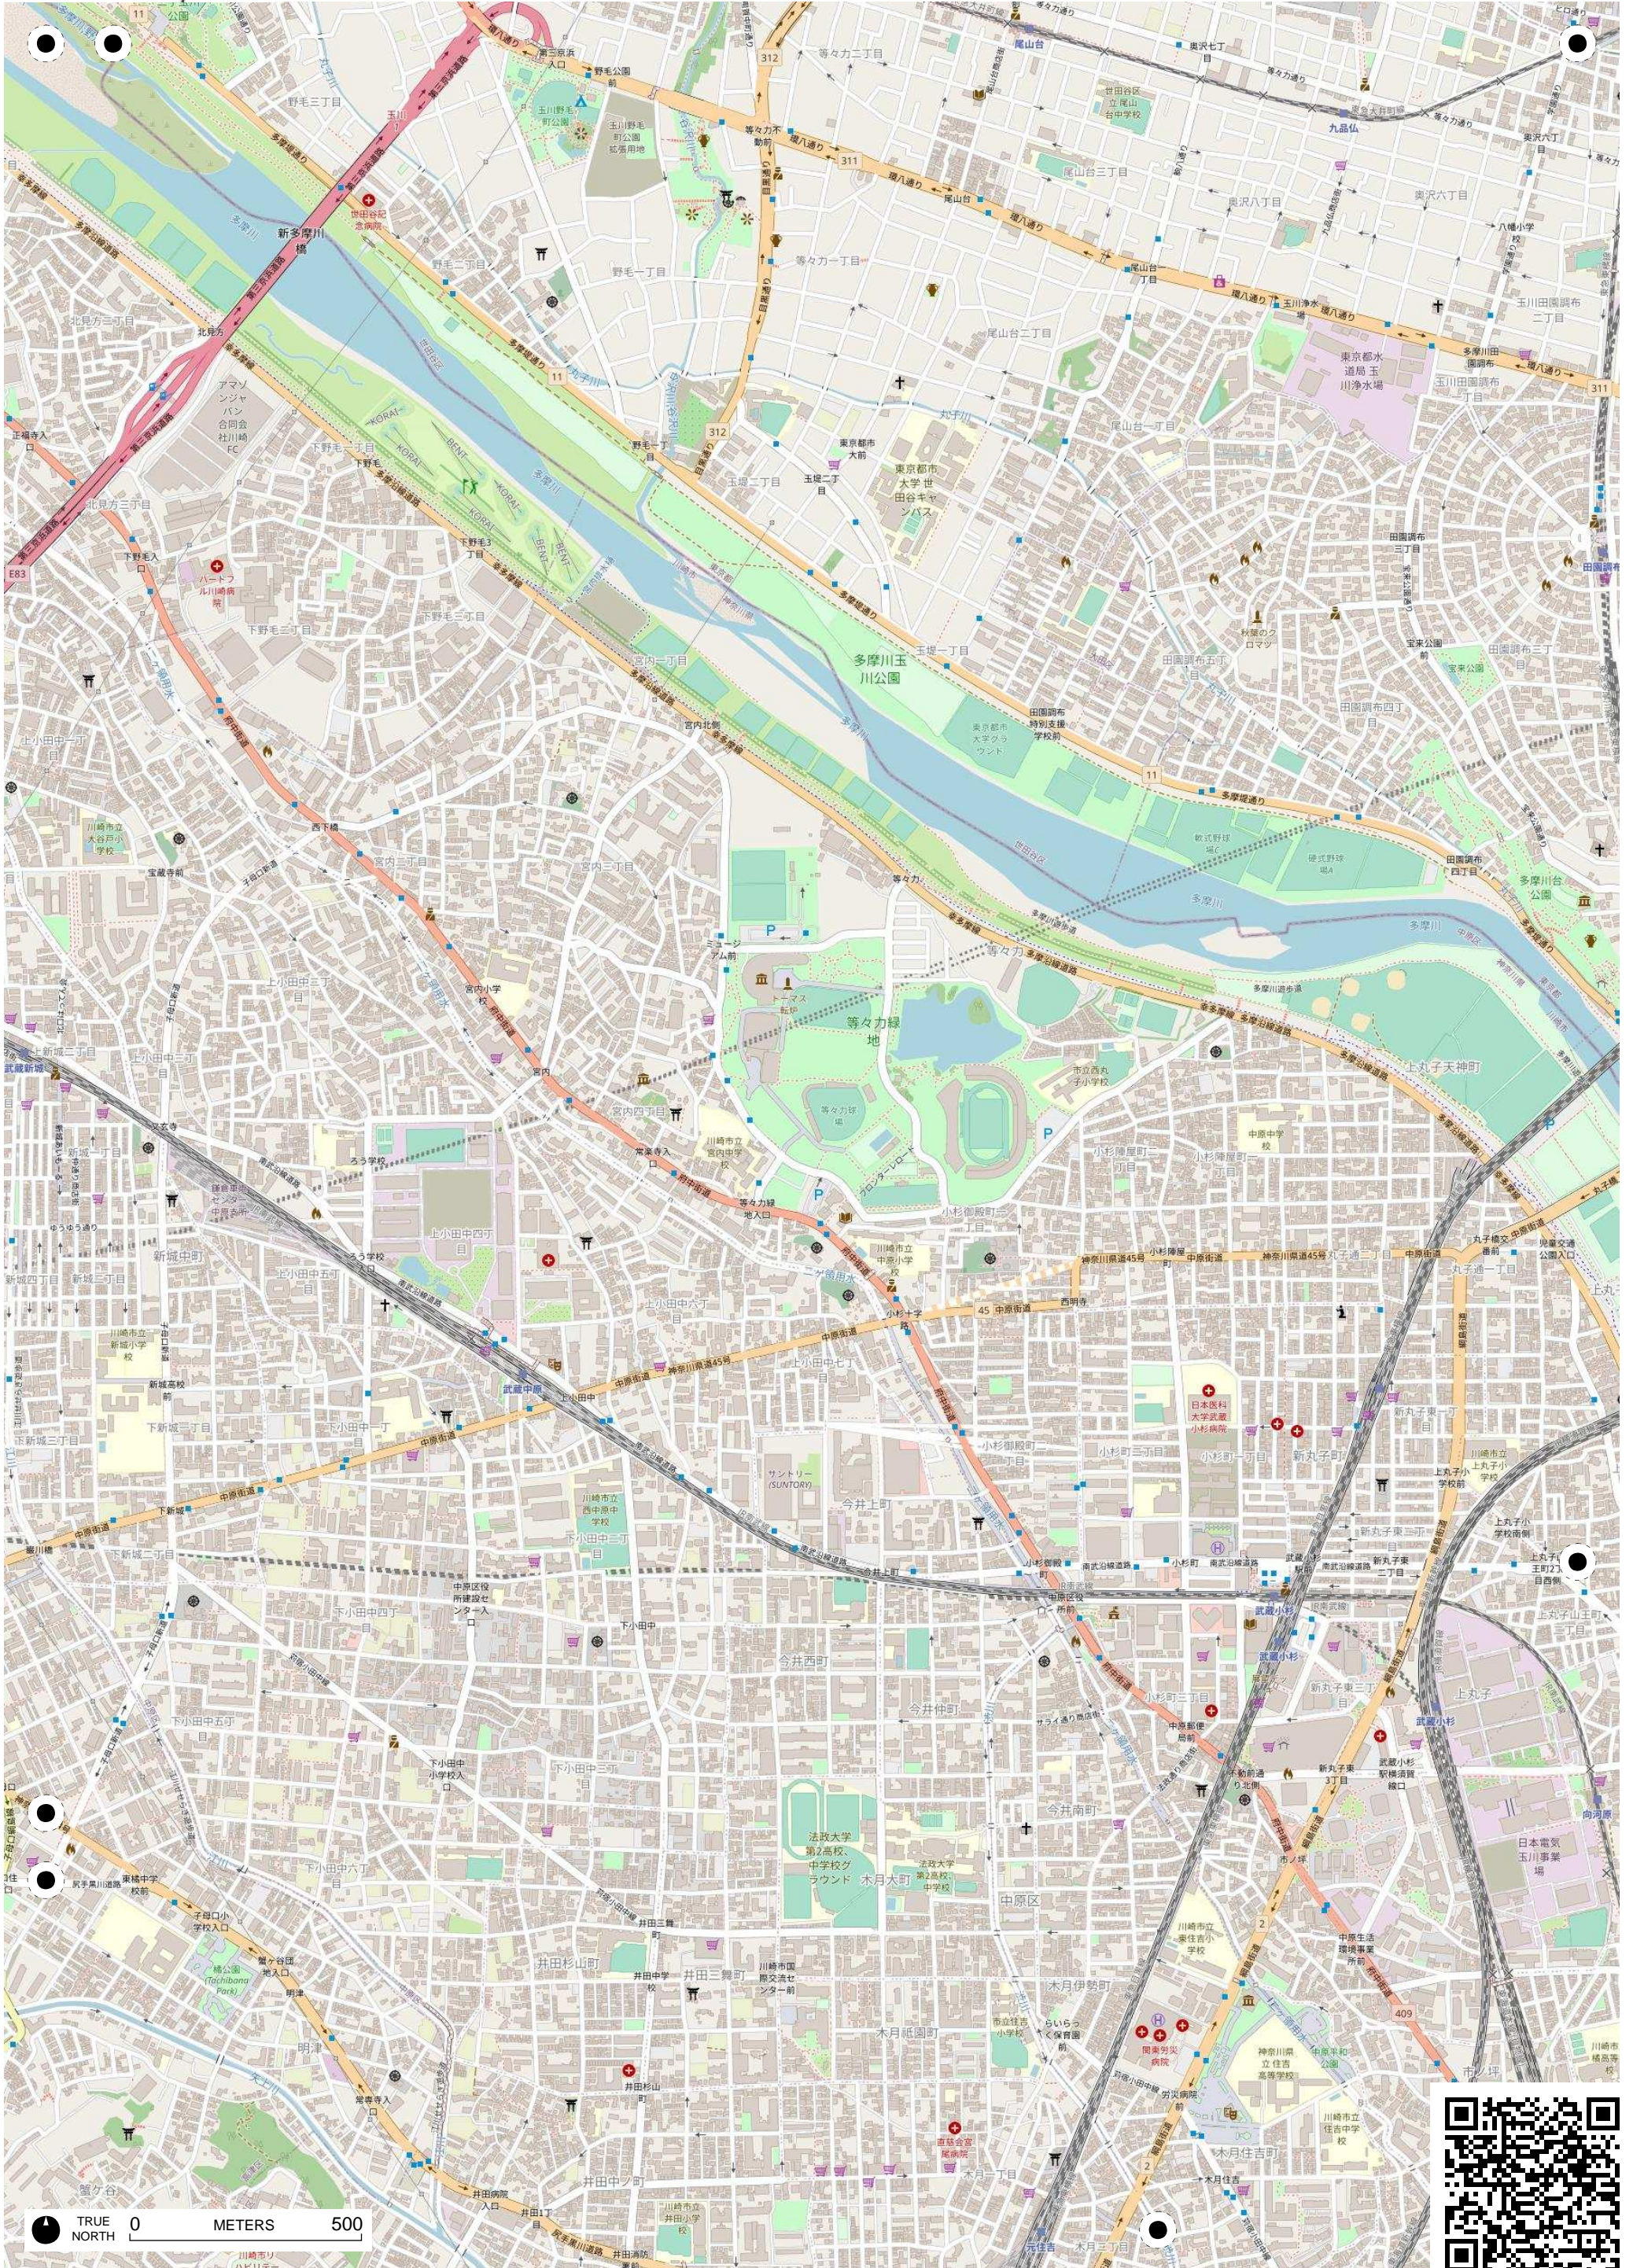

TRUE NORTH 0 METERS 500

TRUE NORTH 0 METERS 500

TRUE NORTH 0 METERS 500

TRUE NORTH 0 METERS 500

前面処
場Bブ
ック

新海面処
分場Cブ
ロック

TRUE NORTH 0 METERS 500