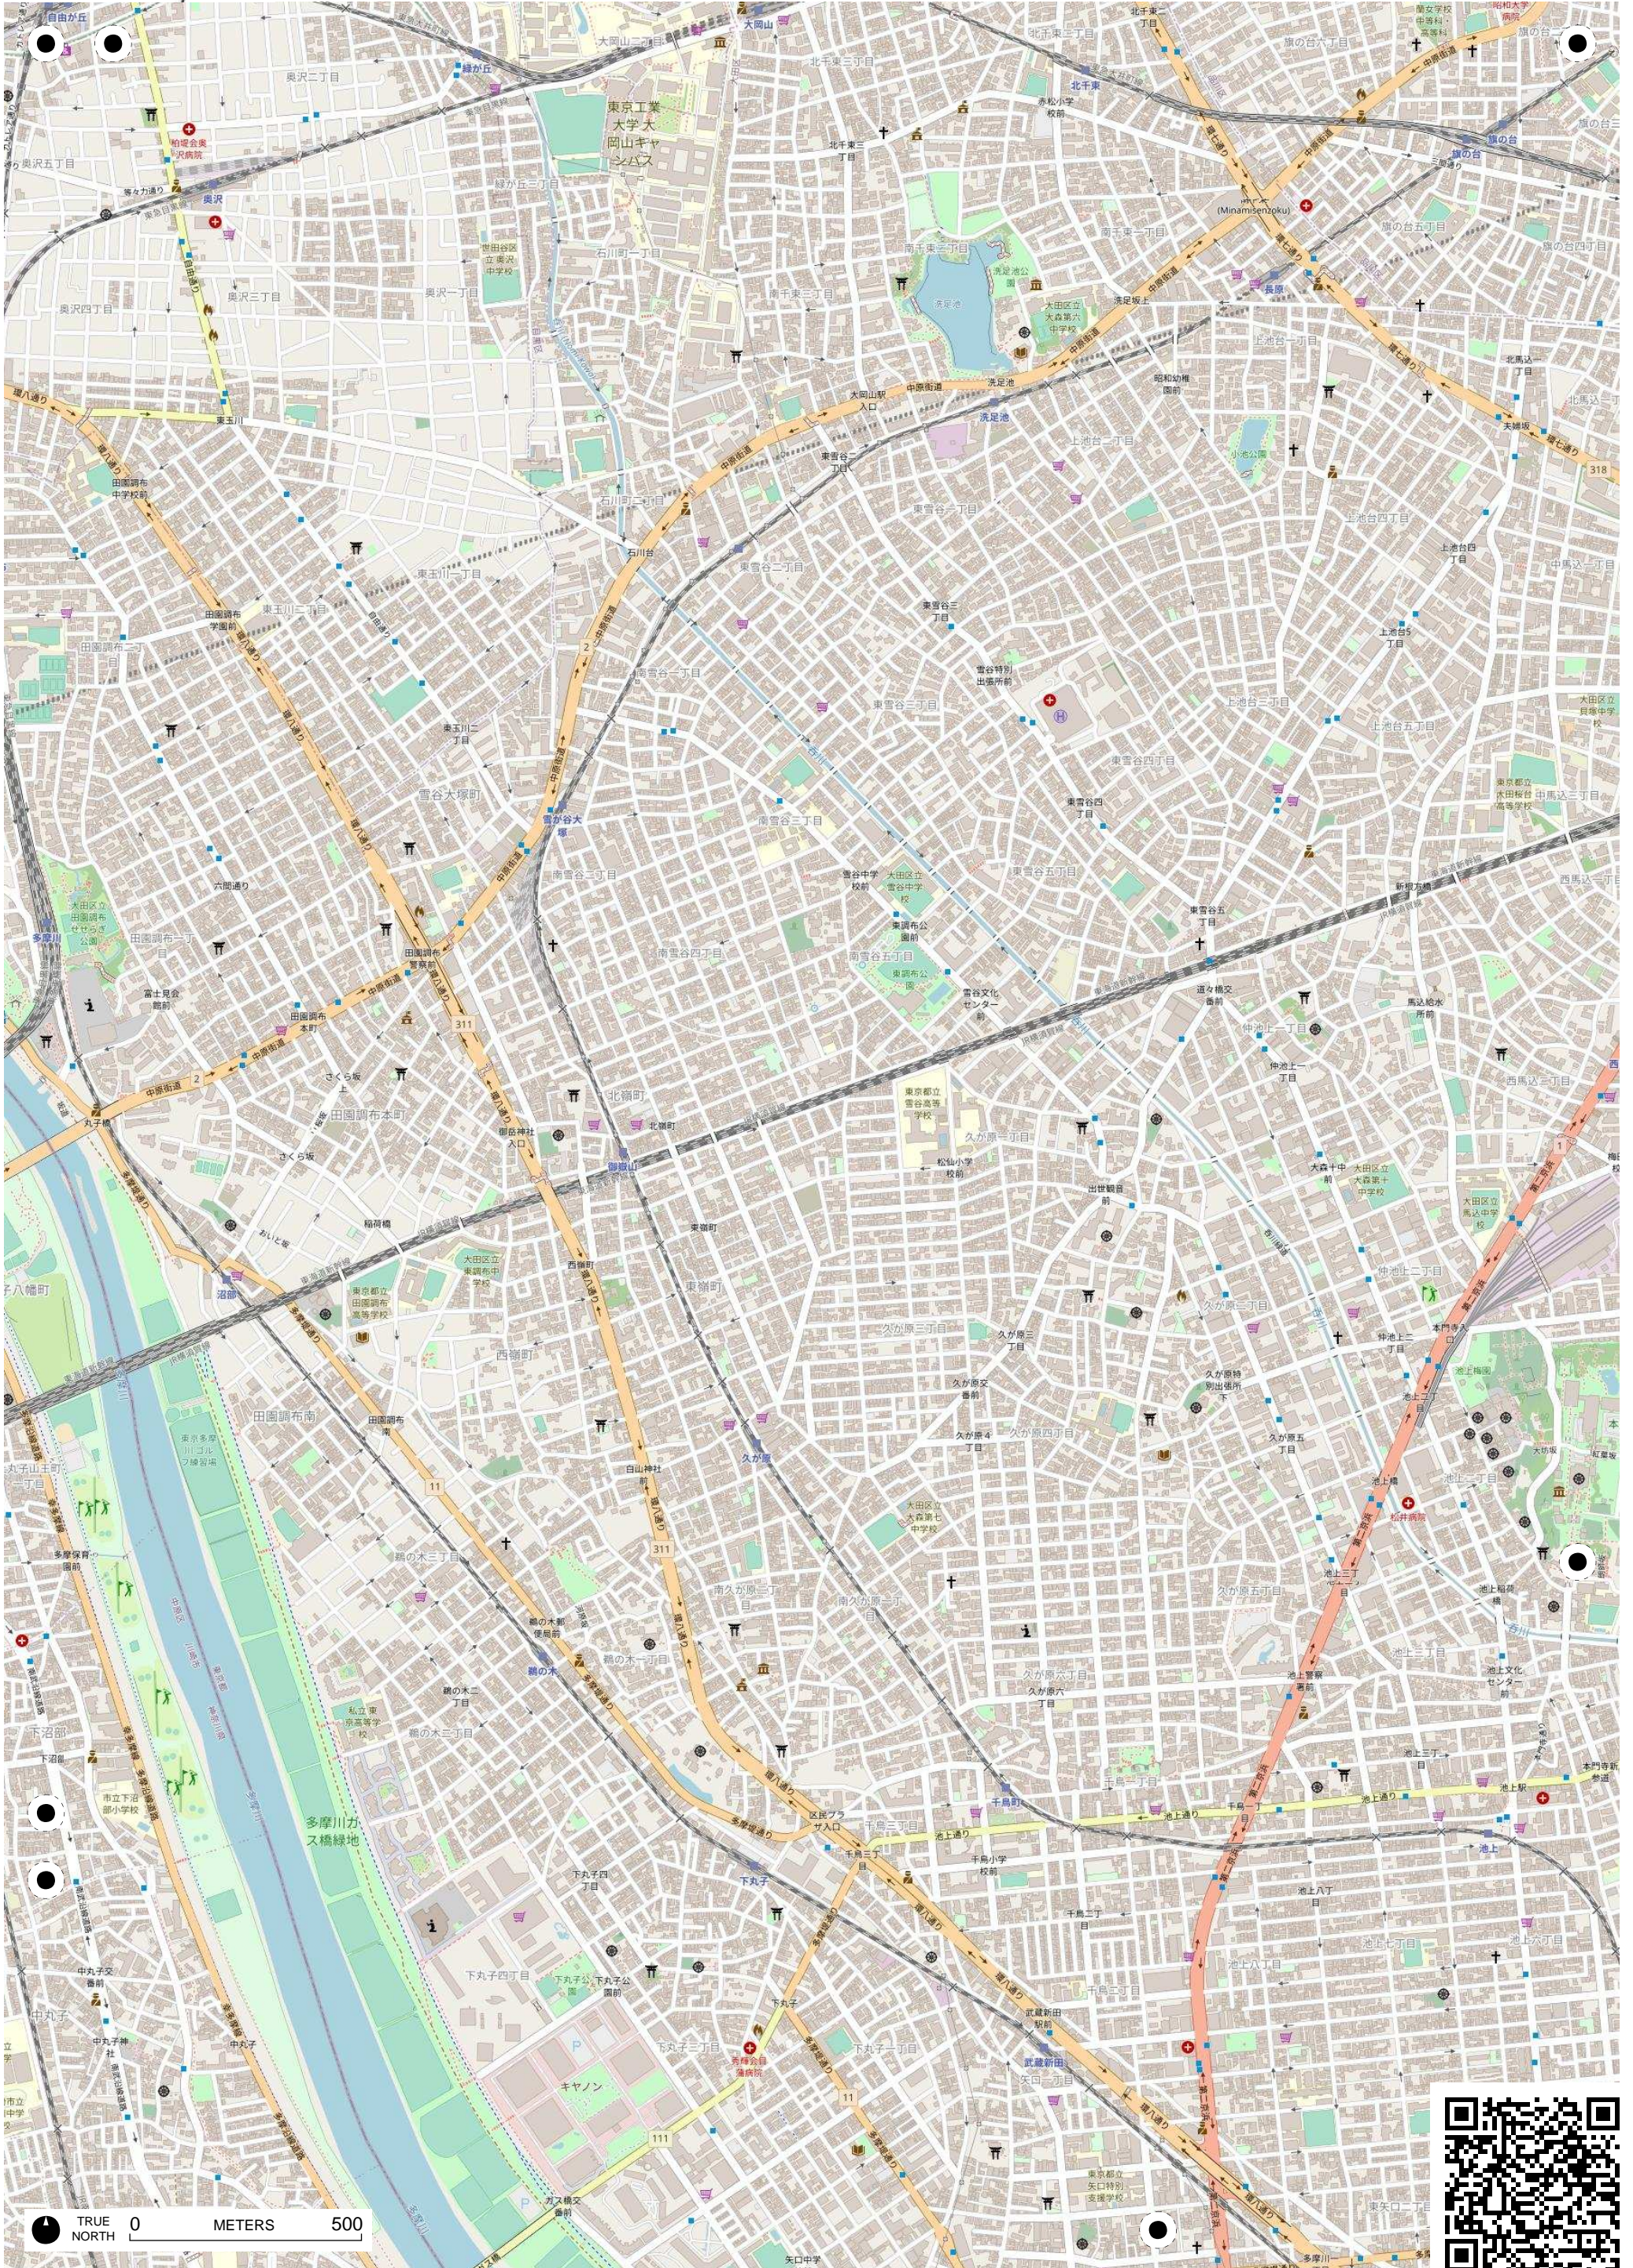

TRUE NORTH 0 METERS 500

TRUE NORTH 0 METERS 500

TRUE NORTH 0 METERS 500

TRUE NORTH 0 METERS 500

前面処
場Bブ
ック

新海面処
分場Cブ
ロック

TRUE NORTH 0 METERS 500