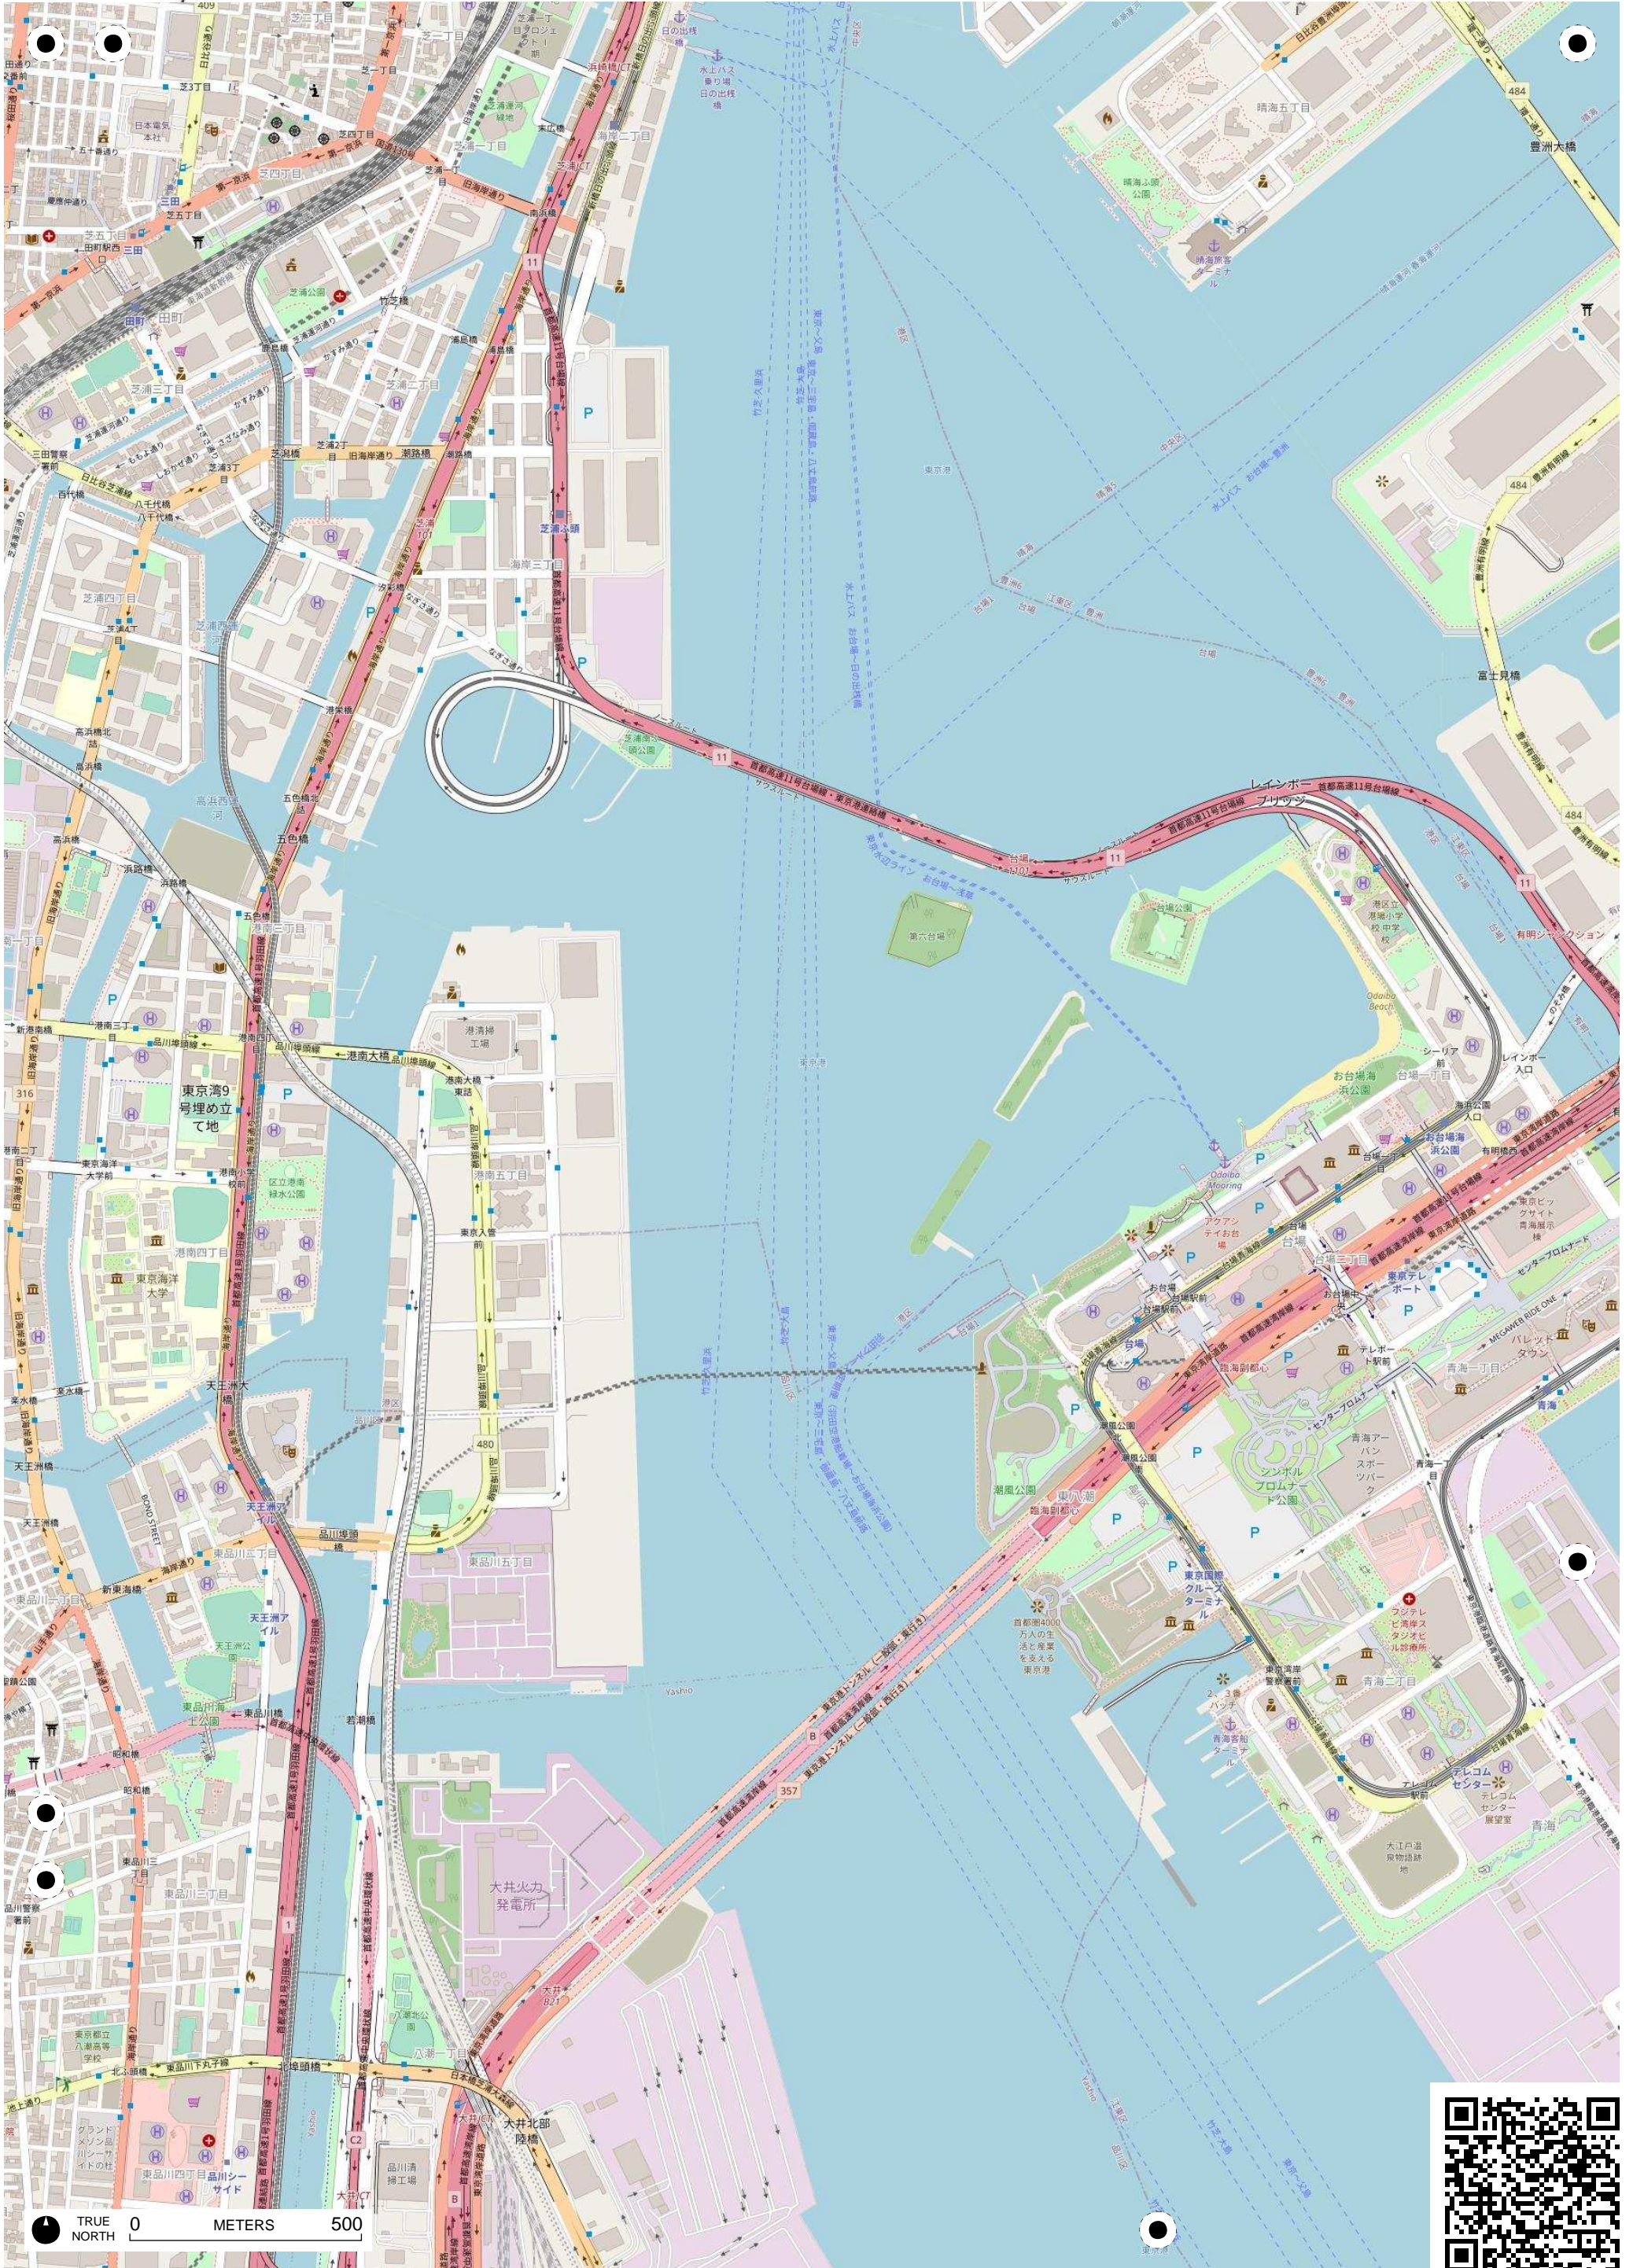

TRUE NORTH 0 METERS 500

TRUE NORTH 0 METERS 500

TRUE NORTH 0 METERS 500

TRUE NORTH 0 METERS 500

前面処
場Bブ
ック

新海面処
分場Cブ
ロック

TRUE NORTH 0 METERS 500