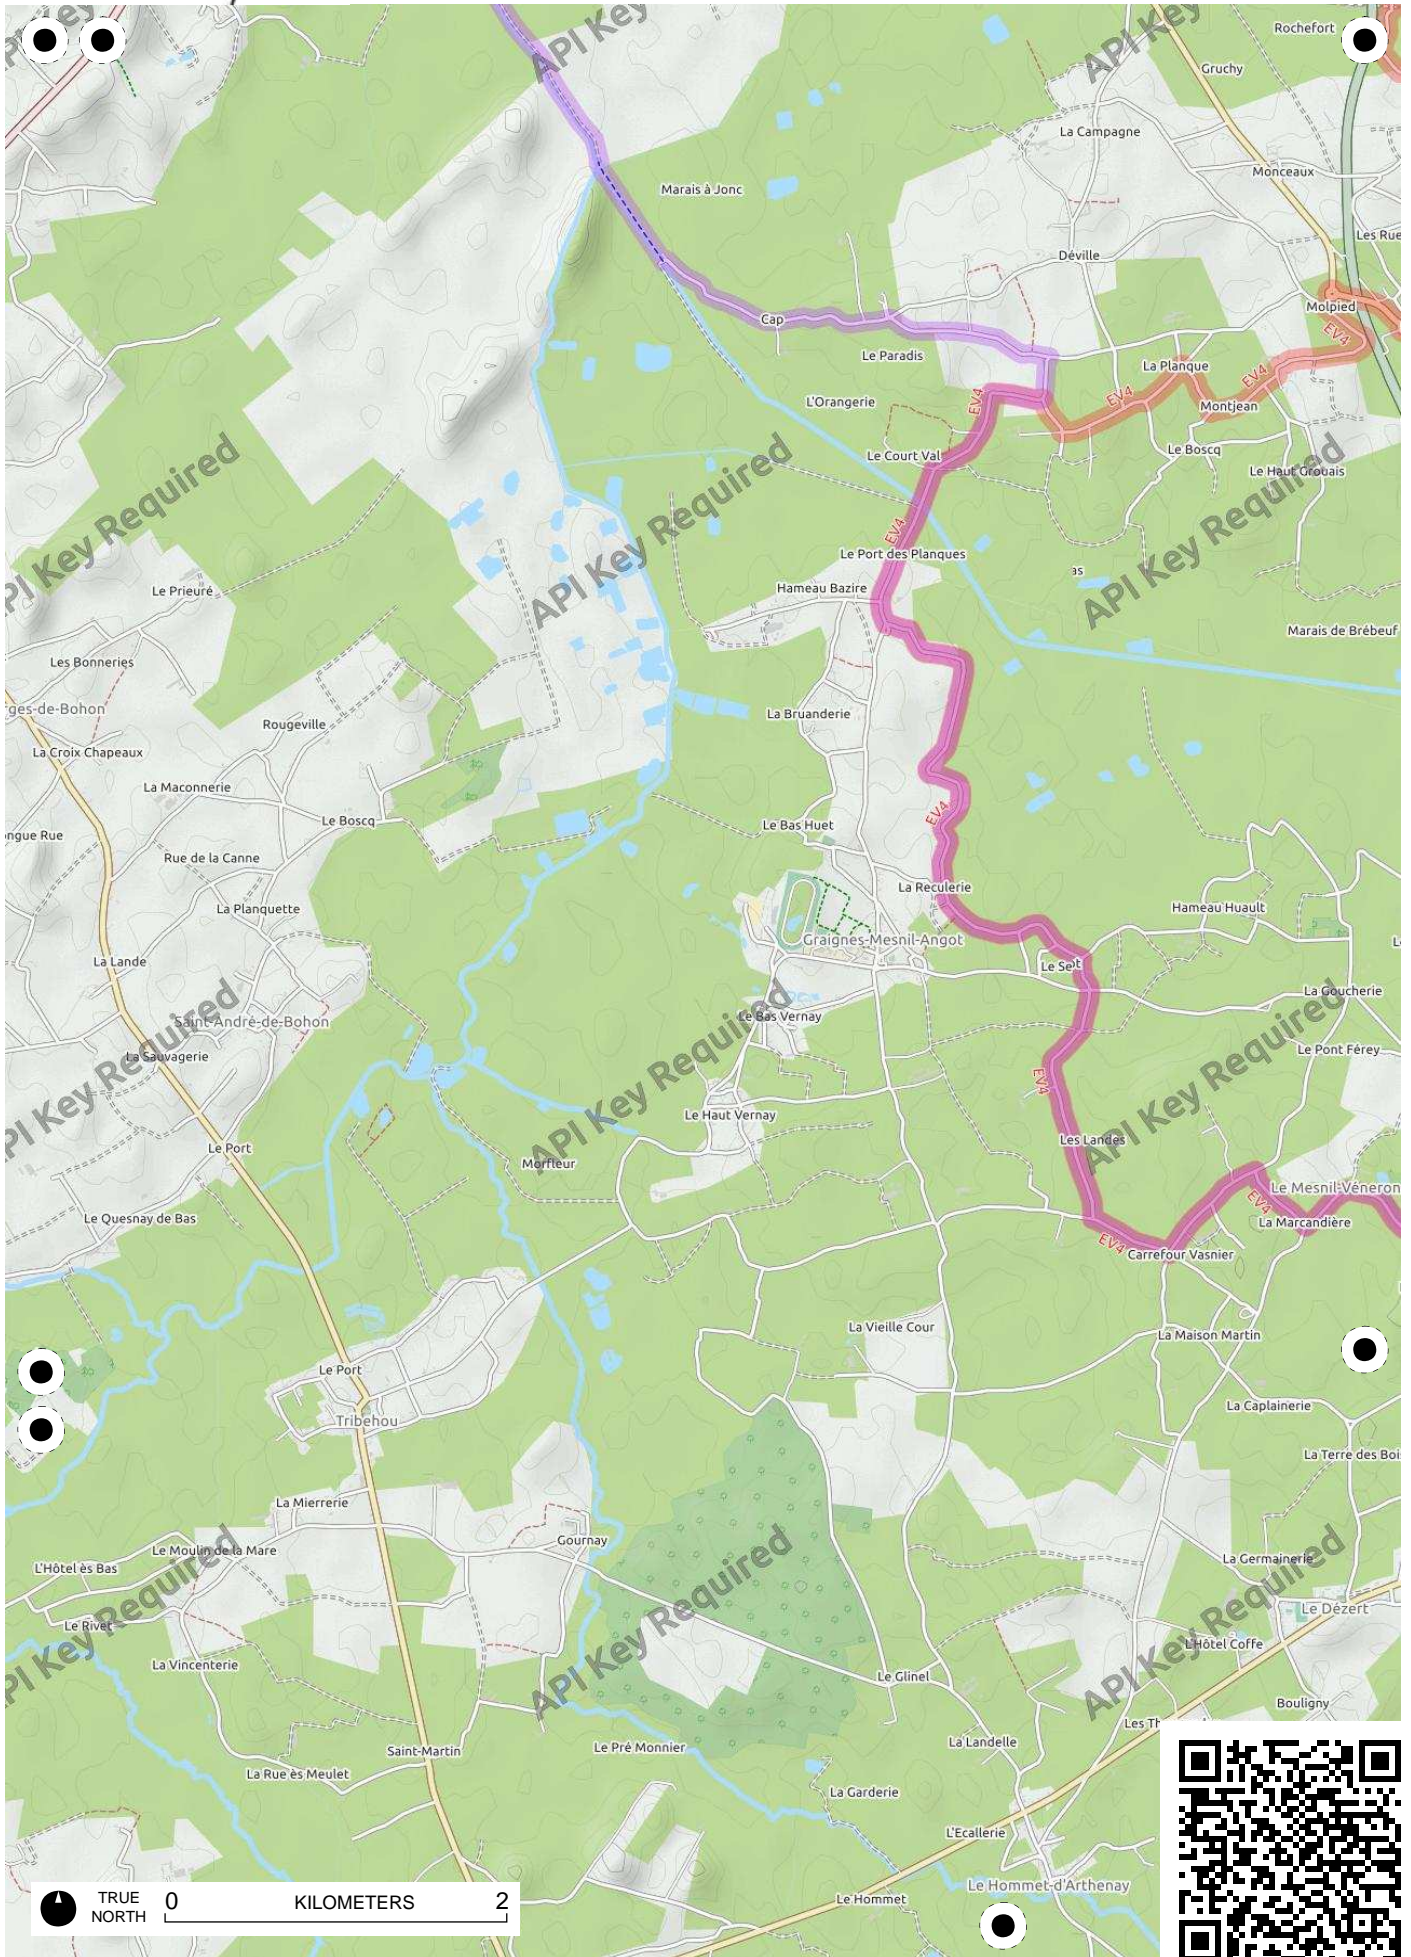

TRUE NORTH 0 KILOMETERS 2

TRUE NORTH 0 KILOMETERS 2

API Key

API Key

API Key Required

API Key Required

API Key Required

API Key Required

API Key Required

API Key Required

TRUE NORTH 0 KILOMETERS 2

TRUE NORTH 0 KILOMETERS 2

API Key Required

API Key Required

API Key Required

API Key Required

API Key Required

API Key Required

API Key Required

API Key Required

API Key Required

TRUE NORTH 0 KILOMETERS 2

TRUE NORTH 0 KILOMETERS 2

TRUE NORTH 0 KILOMETERS 2

TRUE NORTH 0 KILOMETERS 2

TRUE NORTH 0 2 KILOMETERS

TRUE NORTH 0 KILOMETERS 2

TRUE NORTH 0 KILOMETERS 2