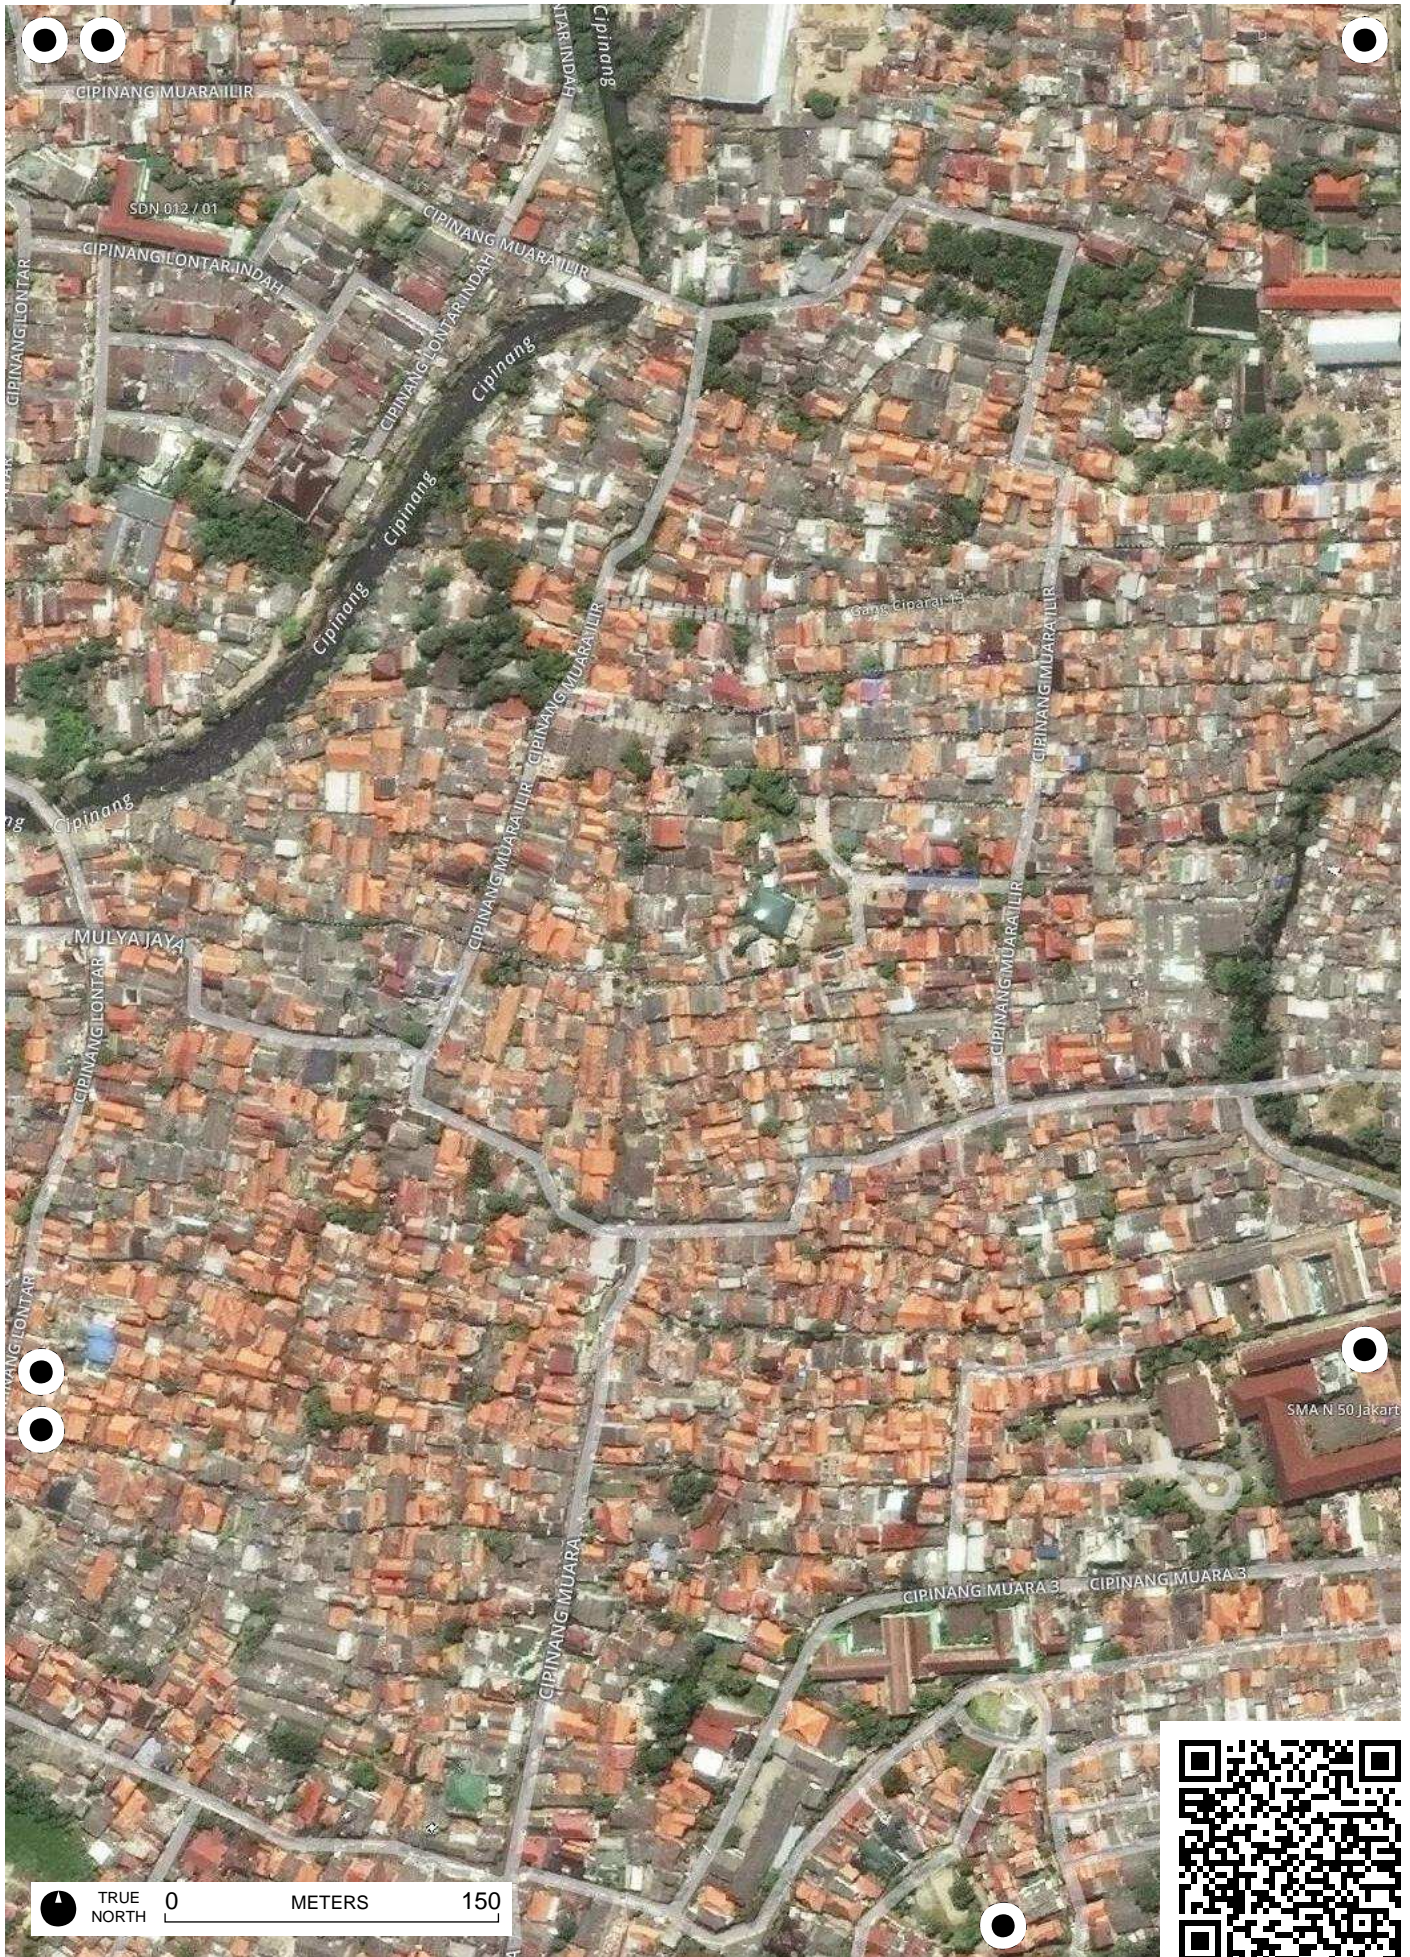

TRUE NORTH 0 METERS 150

TRUE NORTH 0 METERS 150

TRUE NORTH 0 METERS 150

TRUE NORTH 0 METERS 150

TRUE NORTH 0 METERS 150

TRUE NORTH 0 METERS 150

angan Tenis
partemen

TRUE NORTH 0 METERS 150

TRUE NORTH 0 METERS 150

TRUE NORTH 0 METERS 150

TRUE NORTH 0 METERS 150

TRUE NORTH 0 METERS 150

TRUE NORTH 0 METERS 150

TRUE NORTH 0 METERS 150

TRUE NORTH 0 METERS 150

PISANGGAN LAMIA 3

PISANGGAN LAMIA 3

TRUE NORTH 0 METERS 150

TRUE NORTH 0 METERS 150

TRUE NORTH 0 METERS 150

SMP-SMA San Antonius
TRUE NORTH 0 METERS 150

TRUE NORTH 0 METERS 150

TRUE NORTH 0 METERS 150