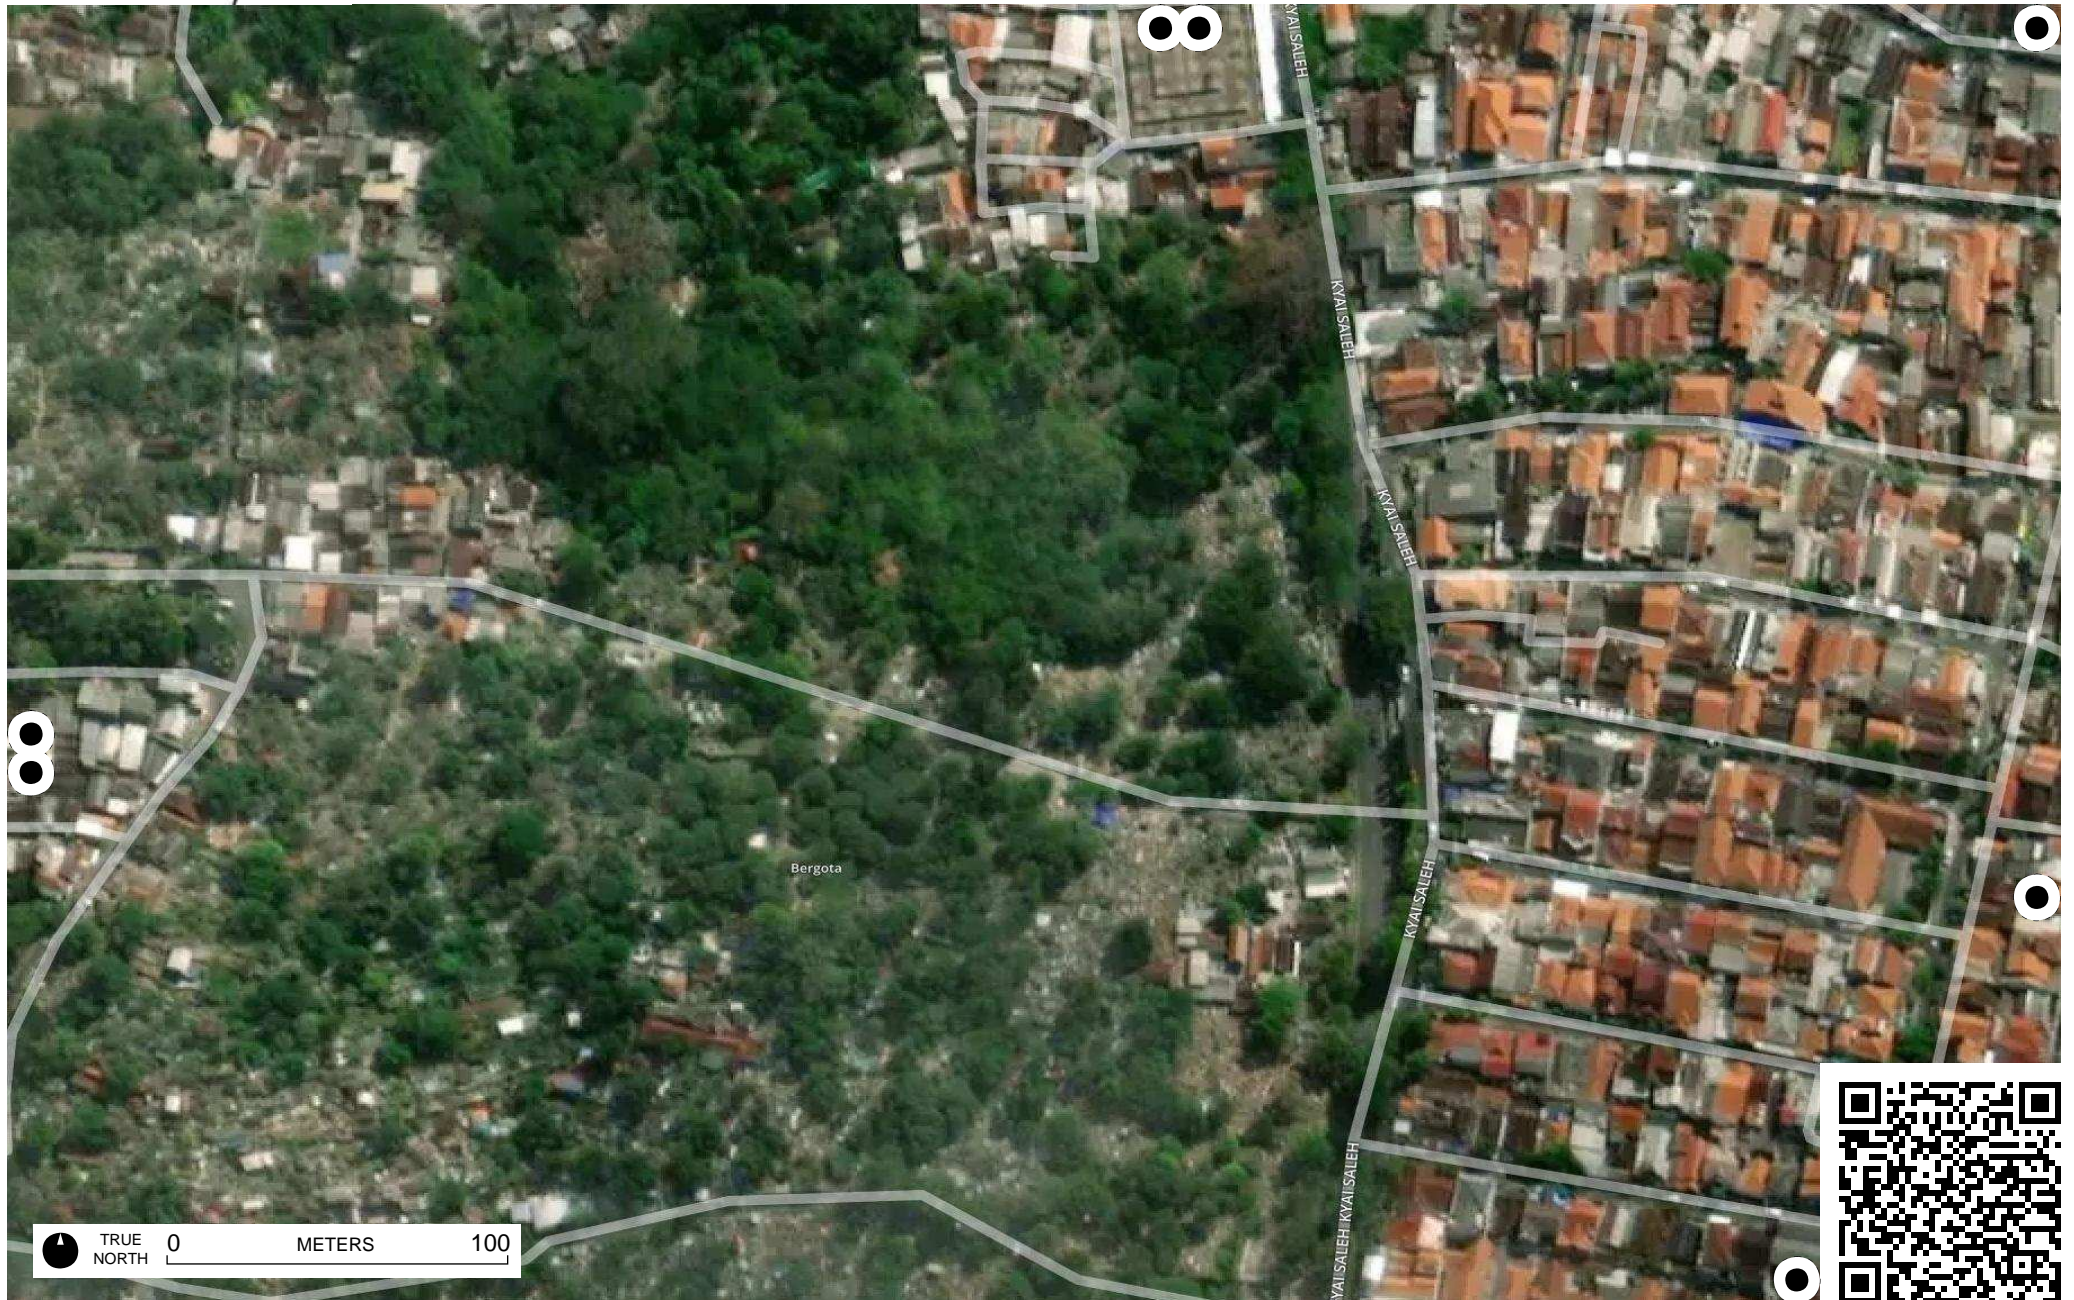

Field Papers

Kel Randusari - Semarang Selatan
<http://fieldpapers.org/atlasses/4hgfcajf/A3>

TRUE NORTH 0 METERS 100