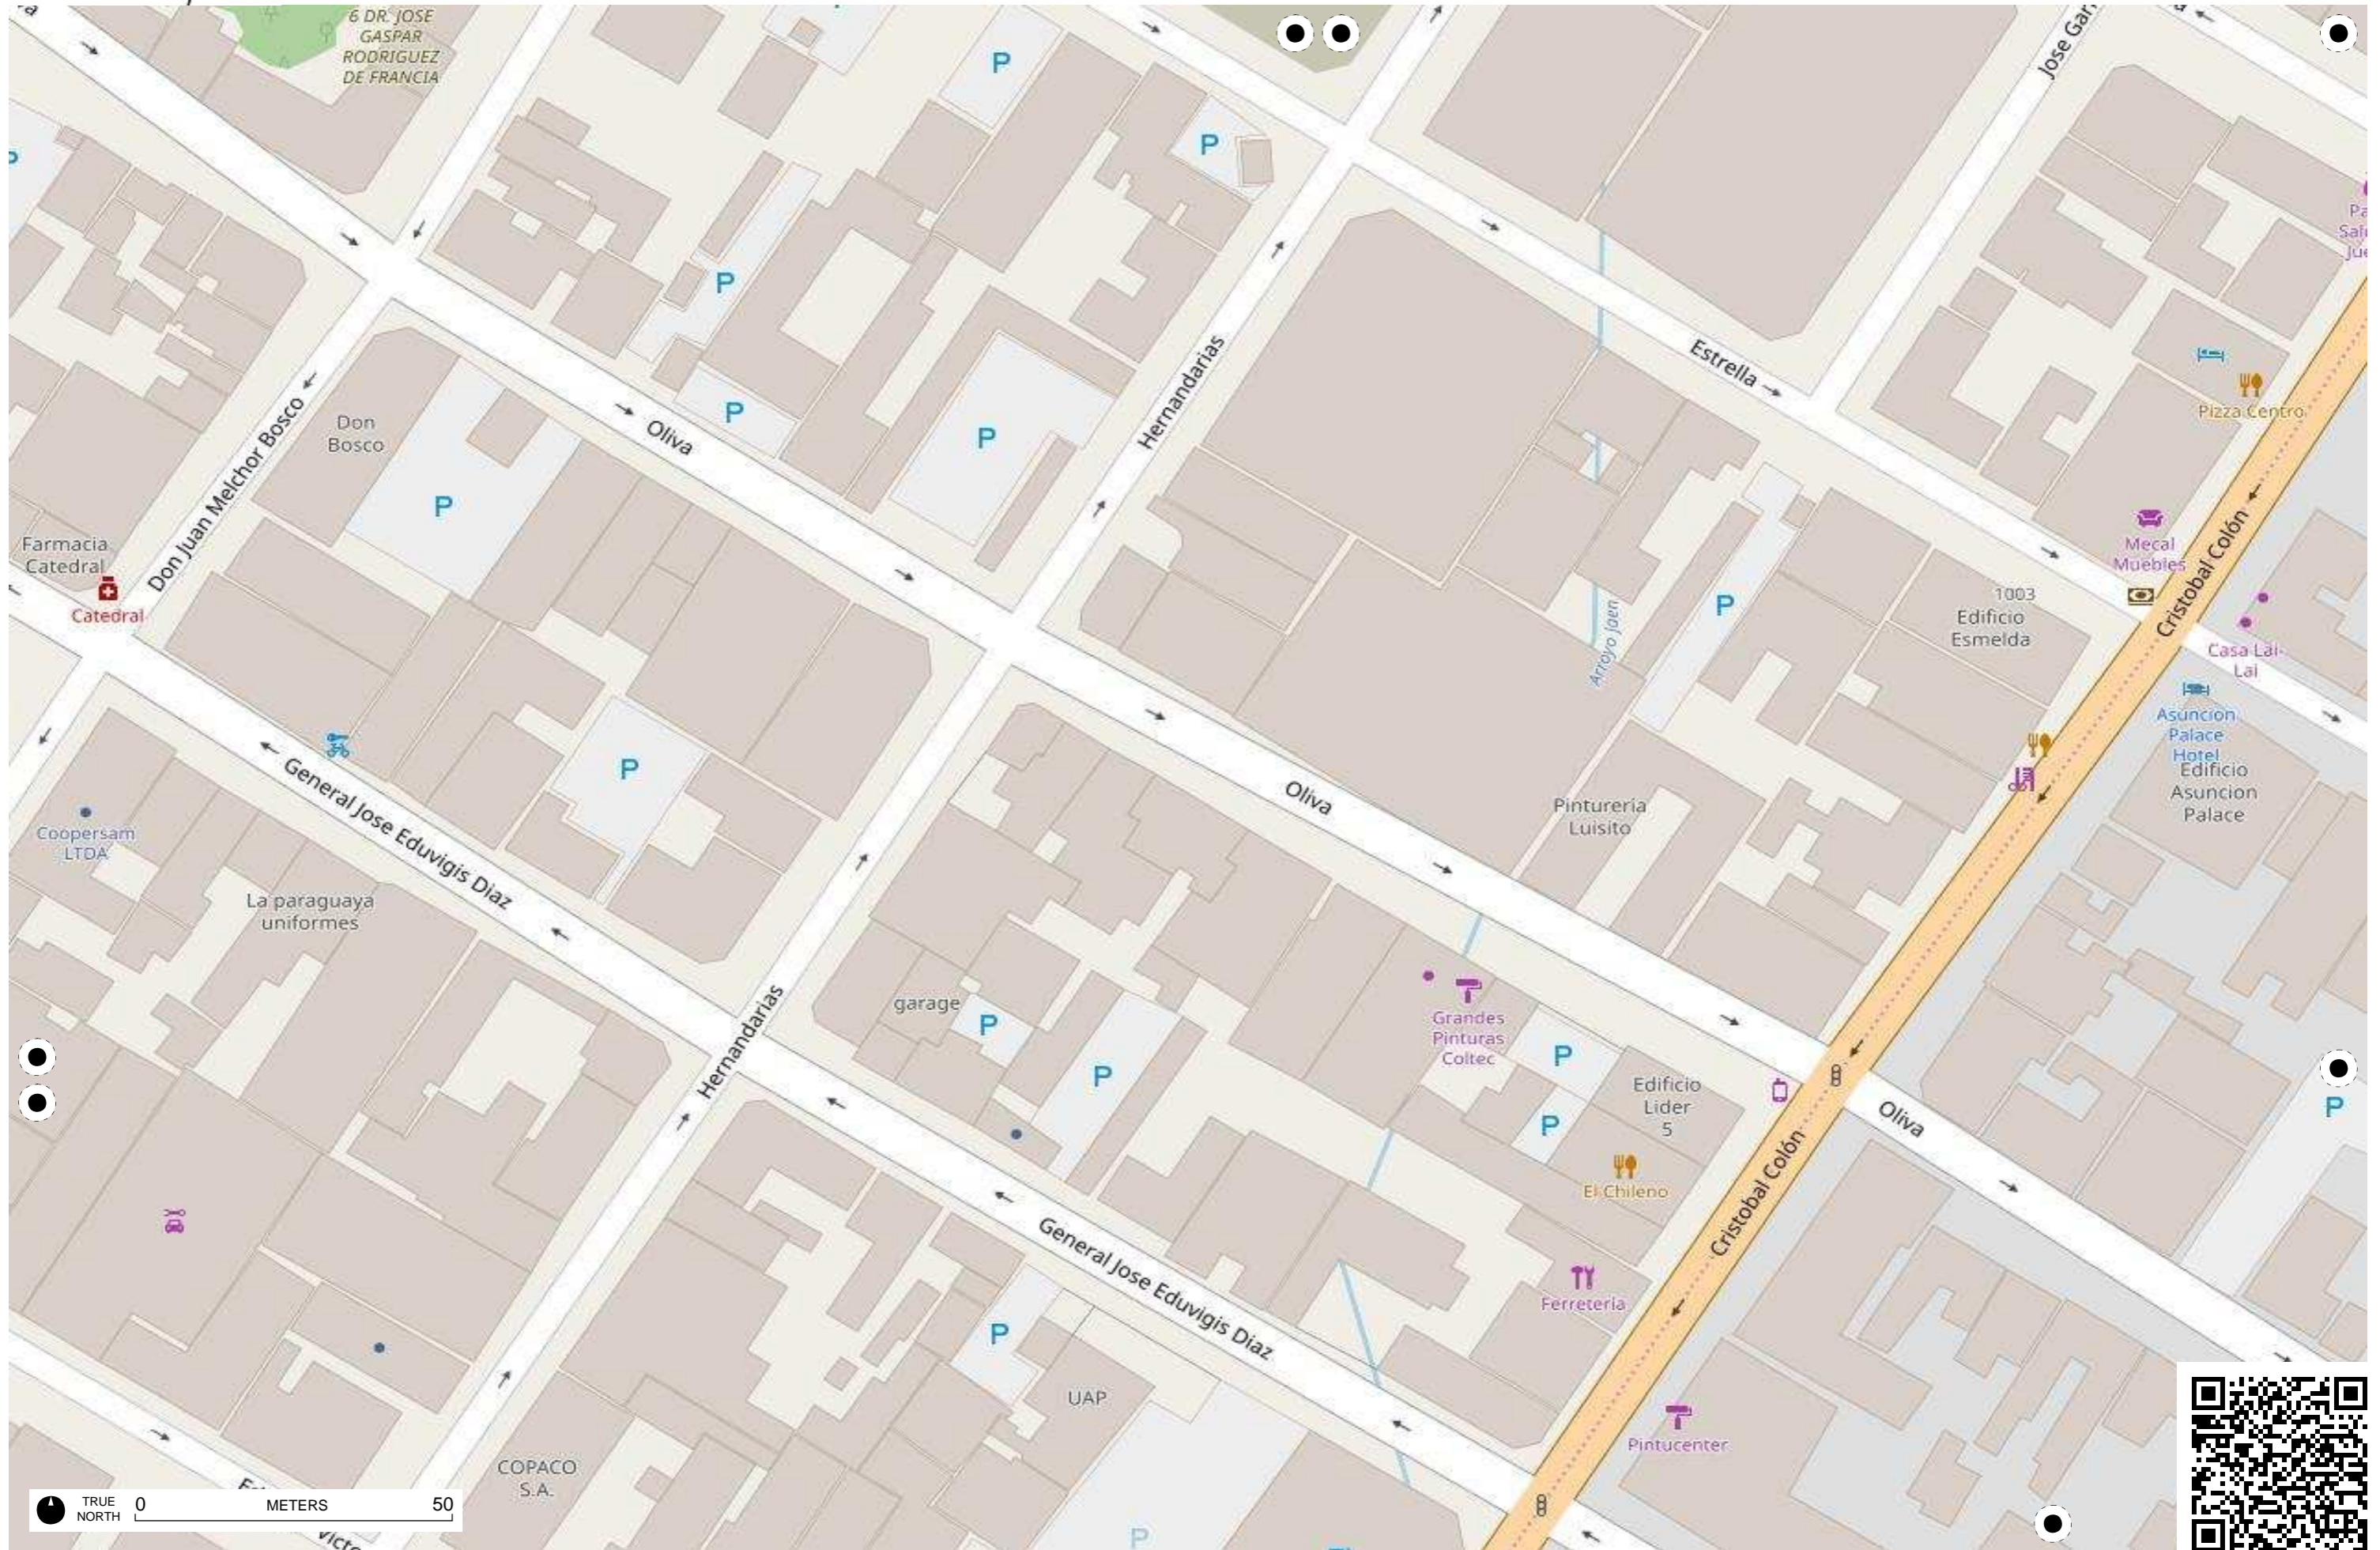

Arroyo Richuelo

Bahía de Asunción

Arroyo Peru

Arroyo Peru

TRUE NORTH 0 METERS 50

Municipalidad de Asuncion
- Direccion de Servicio de Desarrollo Urbano

Escuela Republica de Cuba

TRUE NORTH 0 METERS 50

Arroyo Piachuefo

TRUE NORTH 0 METERS 50

TRUE NORTH 0 METERS 50

TRUE NORTH 0 METERS 50

Ricardo Brugada

TRUE NORTH 0 METERS 50

TRUE NORTH 0 METERS 50

TRUE NORTH 0 METERS 50