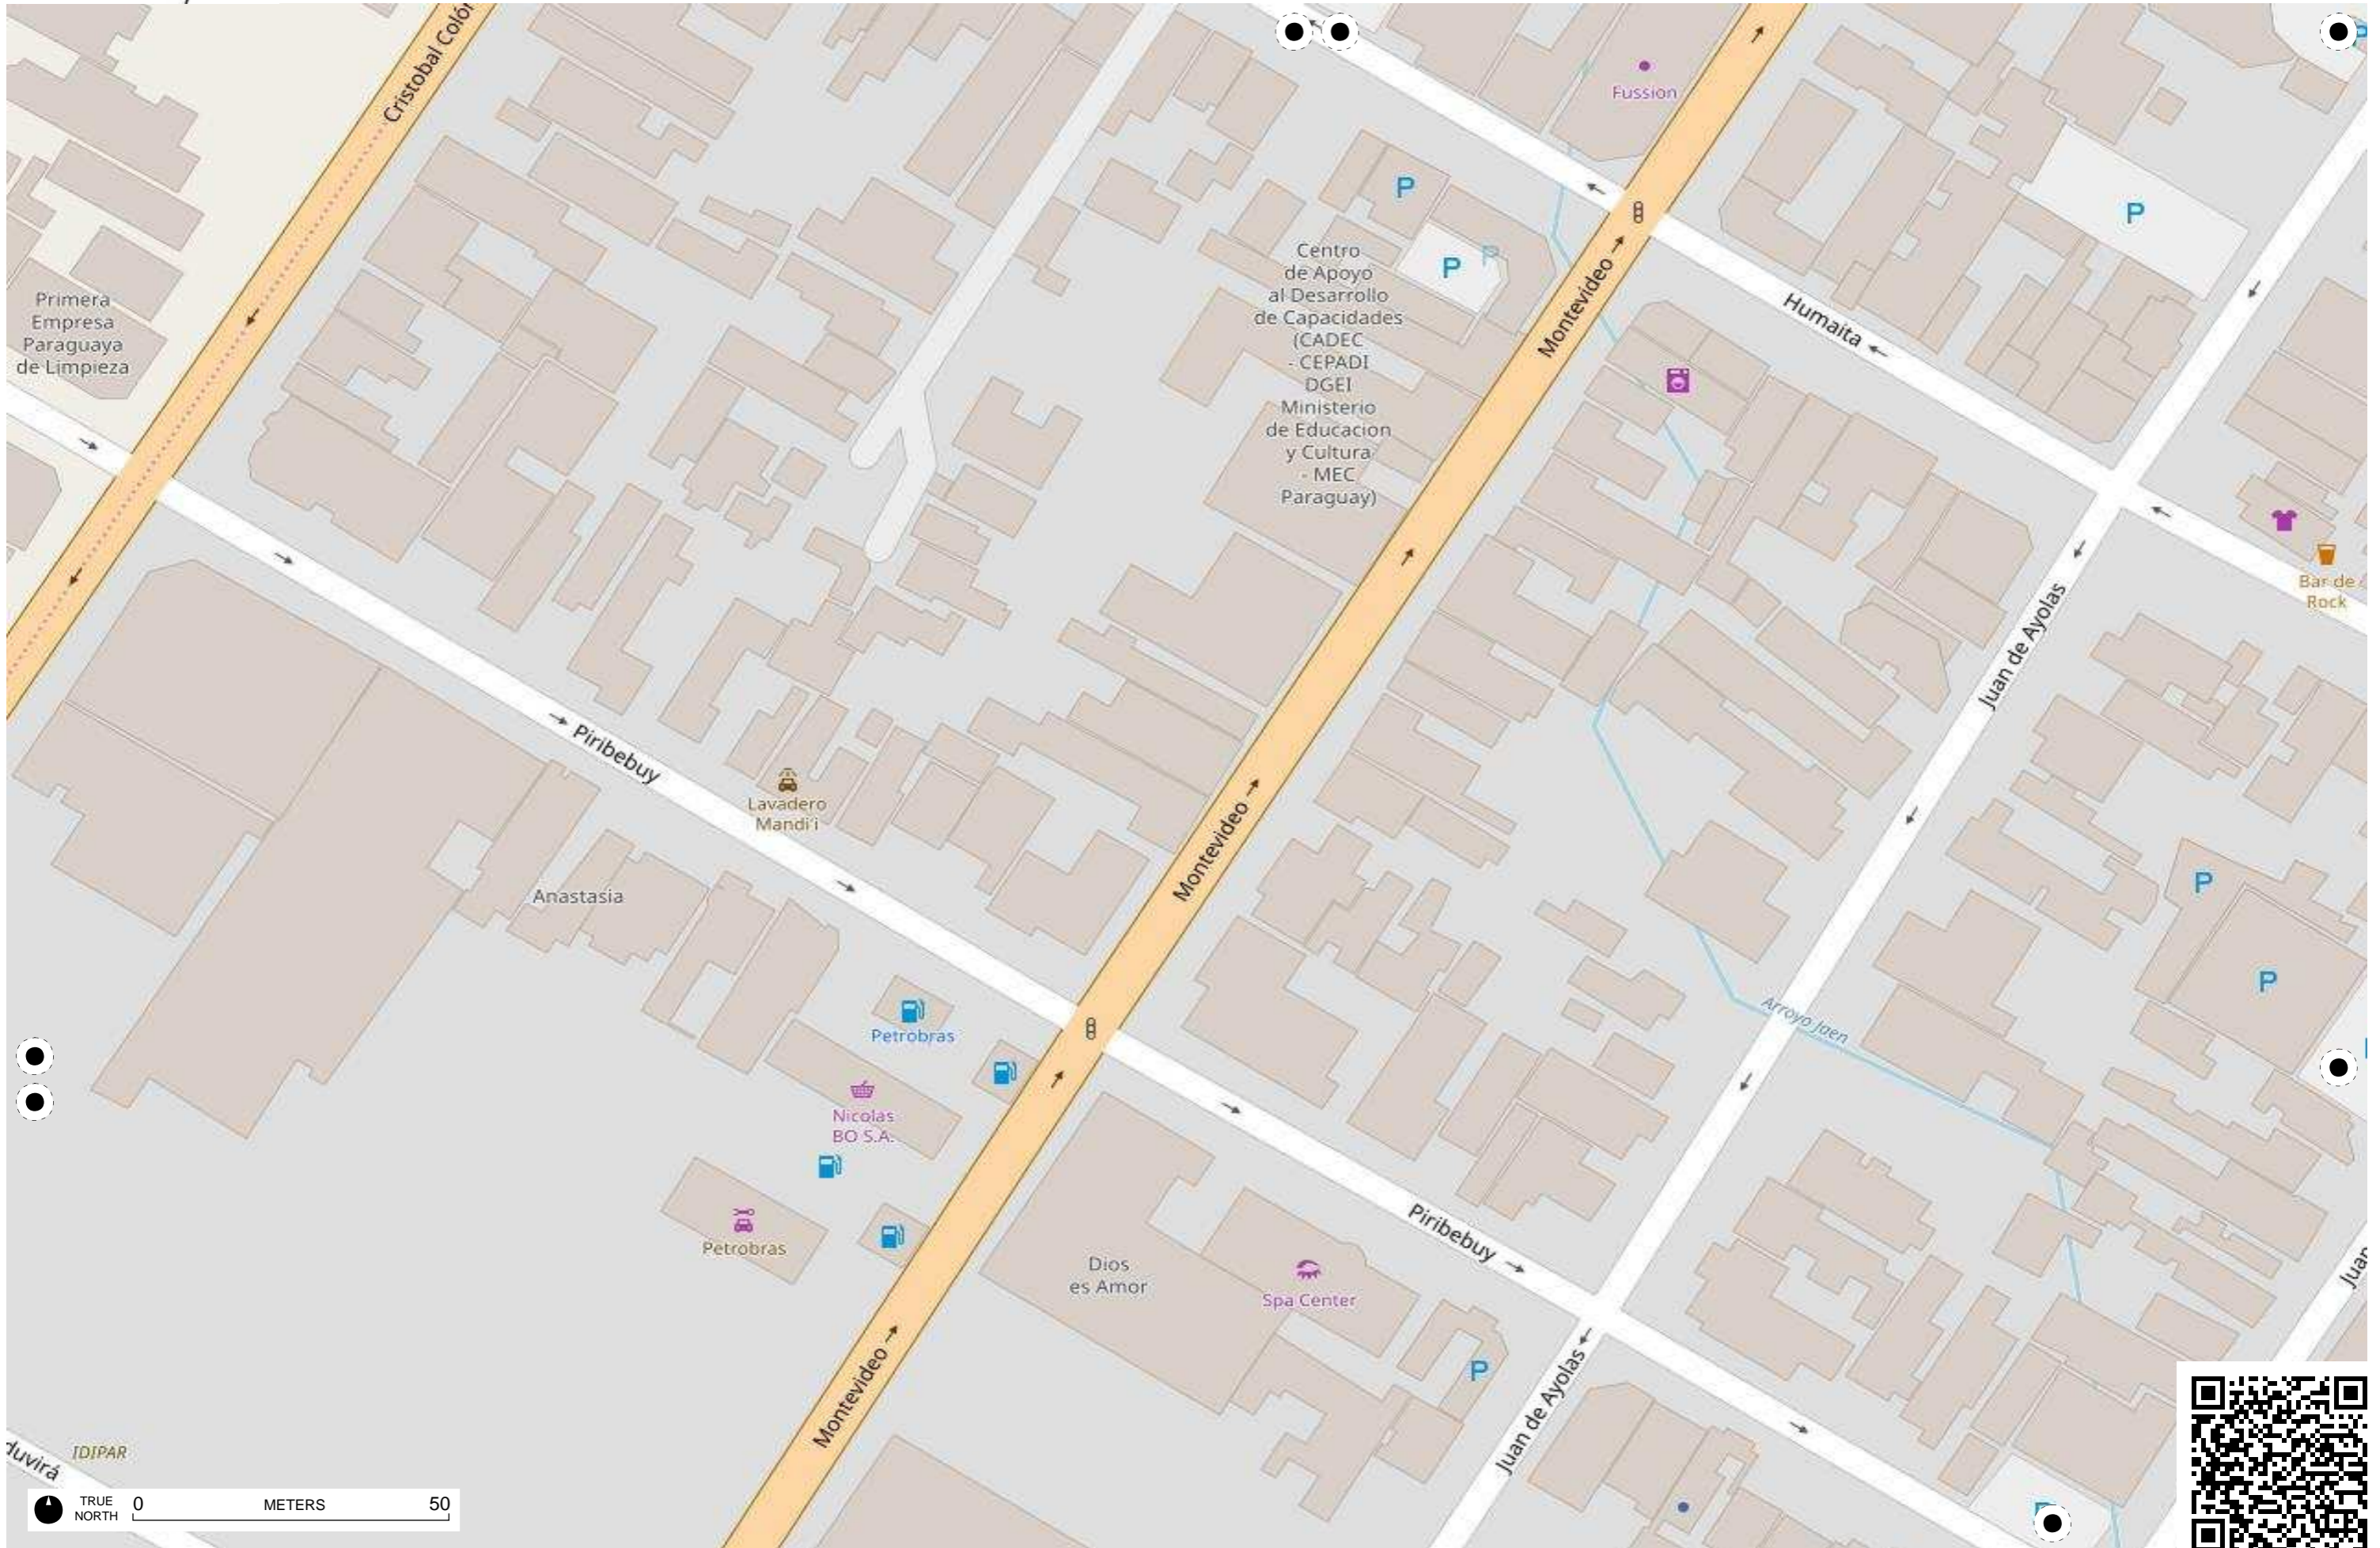

Arroyo Richuelo

Bahía de Asunción

Arroyo Peru

Arroyo Peru

TRUE NORTH 0 METERS 50

Municipalidad de Asuncion
- Direccion de Servicio de Desarrollo Urbano

Escuela Republica de Cuba

TRUE NORTH 0 METERS 50

TRUE NORTH 0 METERS 50

TRUE NORTH 0 METERS 50

TRUE NORTH 0 METERS 50

TRUE NORTH 0 50 METERS

TRUE NORTH 0 METERS 50

TRUE NORTH 0 METERS 50

TRUE NORTH 0 METERS 50

TRUE NORTH 0 METERS 50