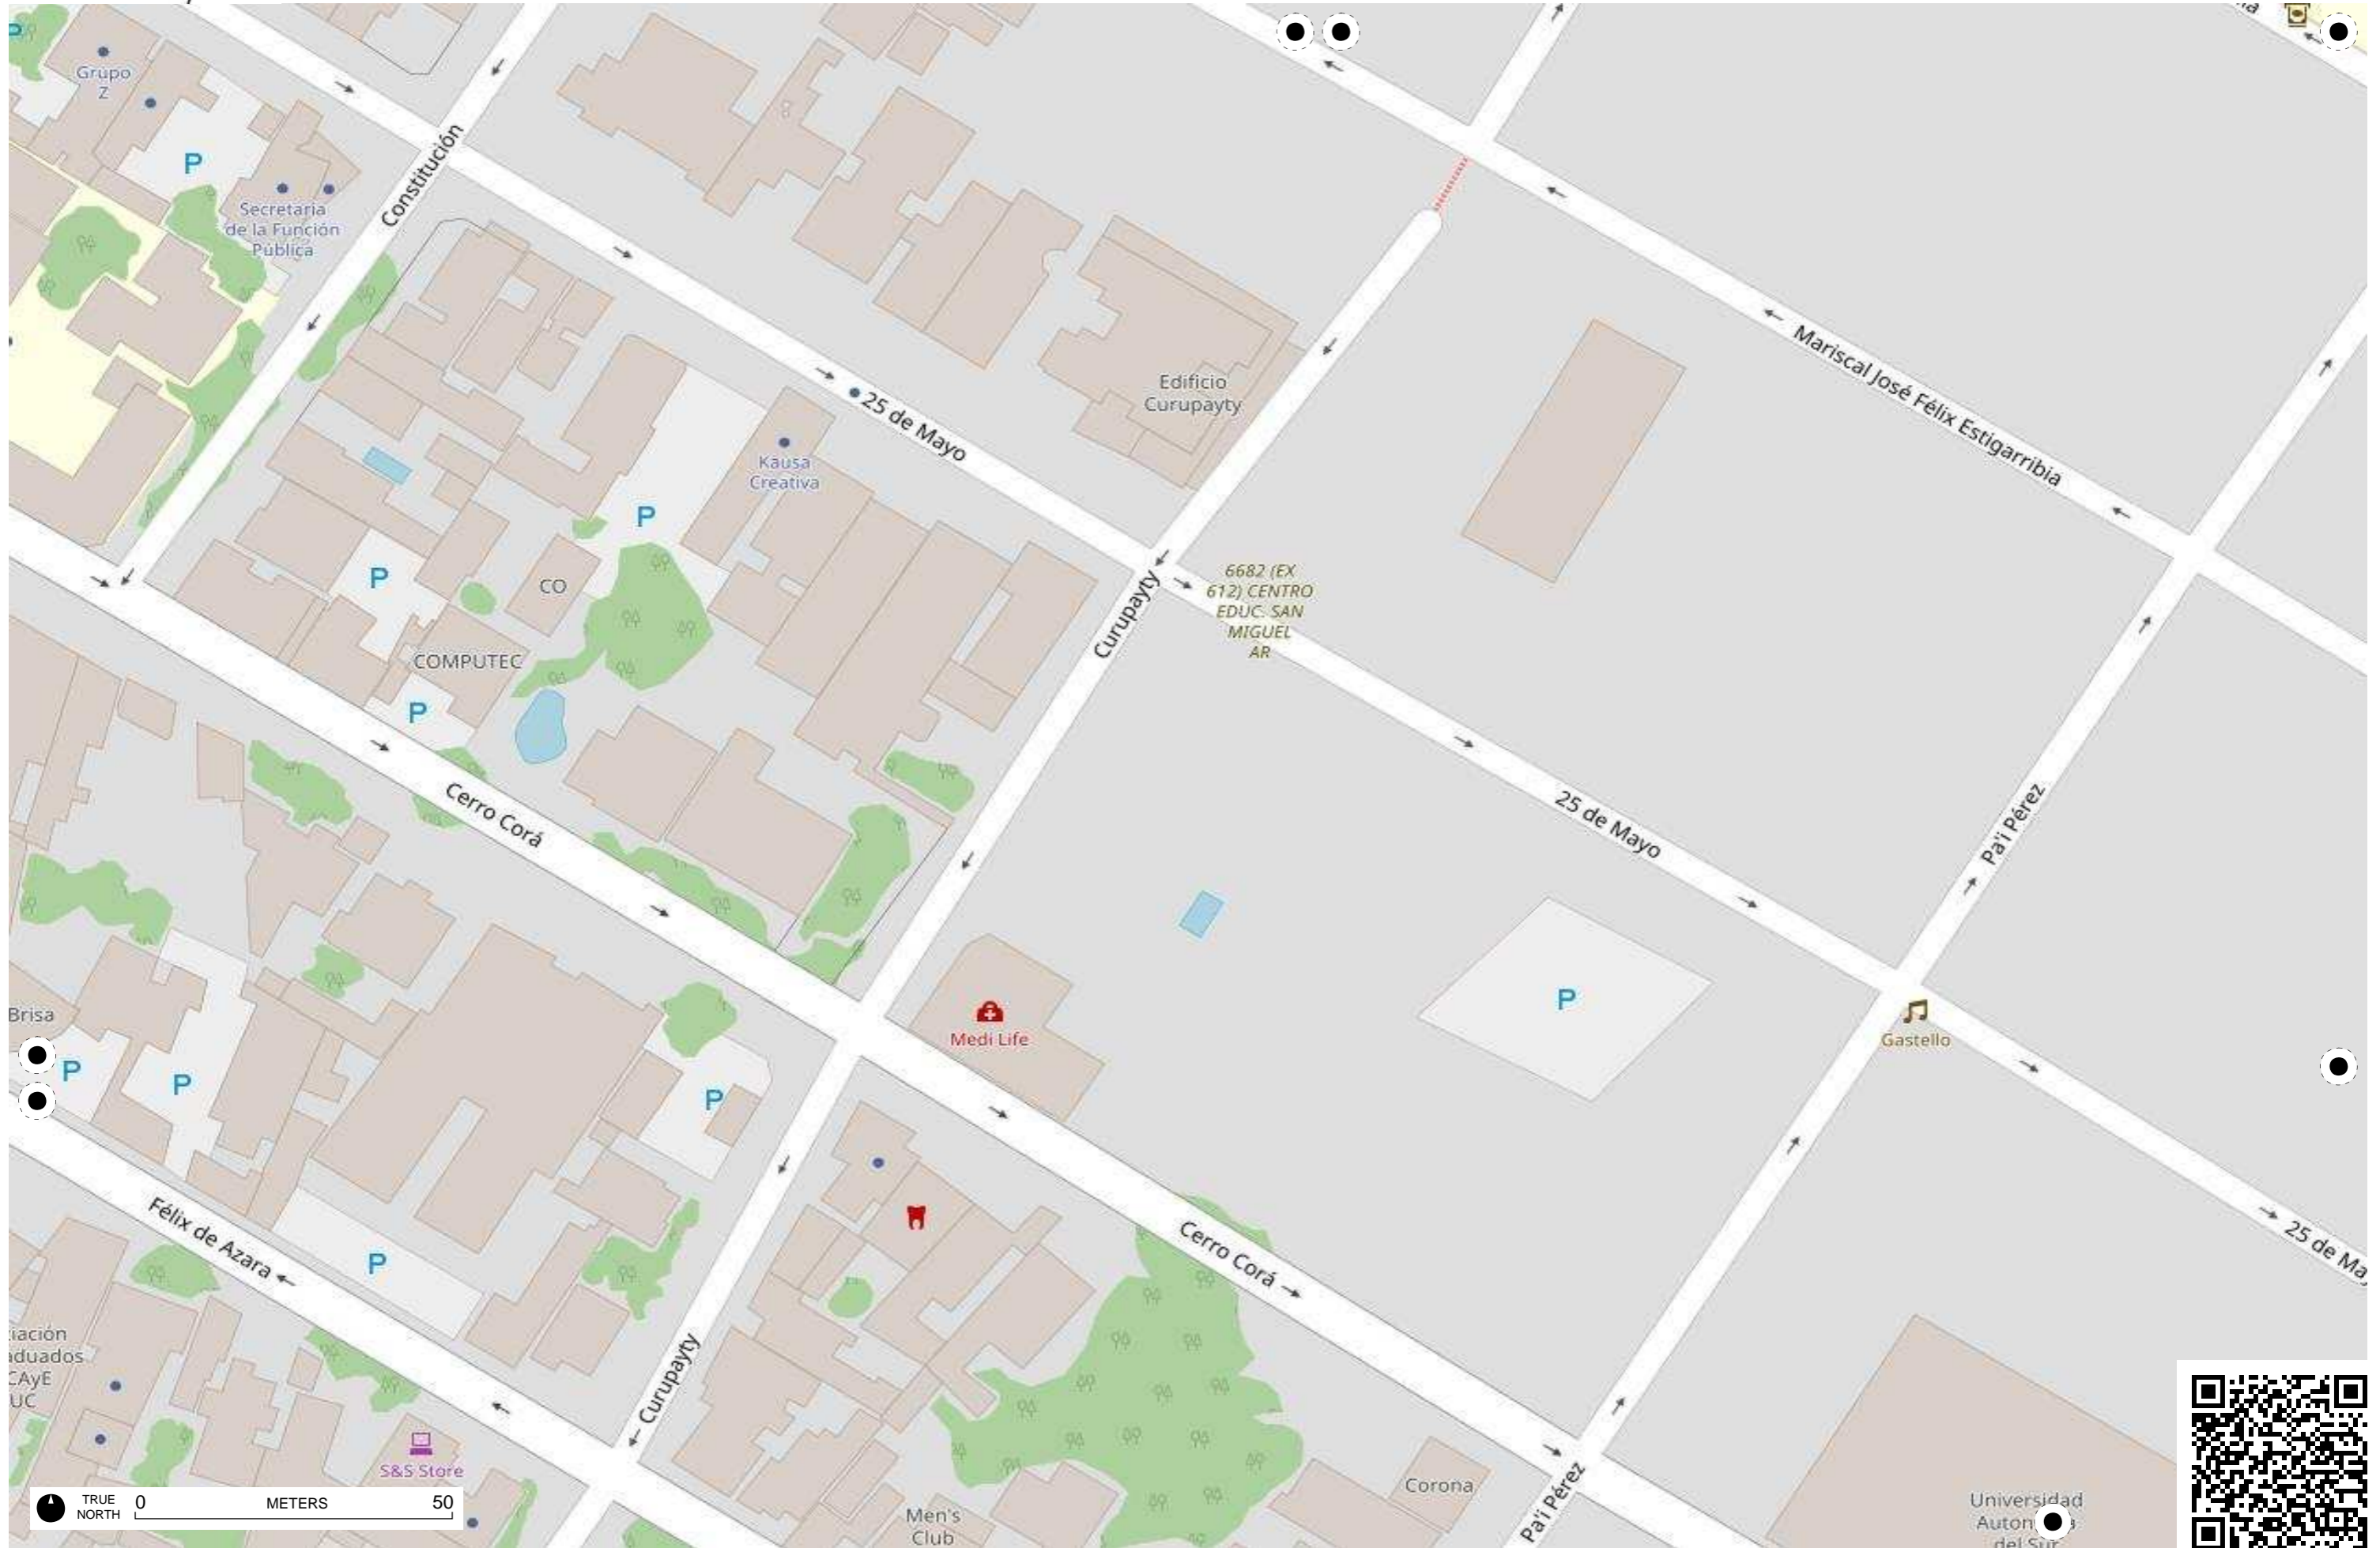

Arroyo Richuelo

Bahía de Asunción

Arroyo Peru

Arroyo Peru

TRUE NORTH 0 METERS 50

Municipalidad de Asuncion
- Direccion de Servicio de Desarrollo Urbano

Escuela Republica de Cuba

TRUE NORTH 0 METERS 50

TRUE NORTH 0 METERS 50

TRUE NORTH 0 METERS 50

TRUE NORTH 0 METERS 50

TRUE NORTH 0 50 METERS

TRUE NORTH 0 METERS 50

TRUE NORTH 0 METERS 50

TRUE NORTH 0 METERS 50

TRUE NORTH 0 METERS 50