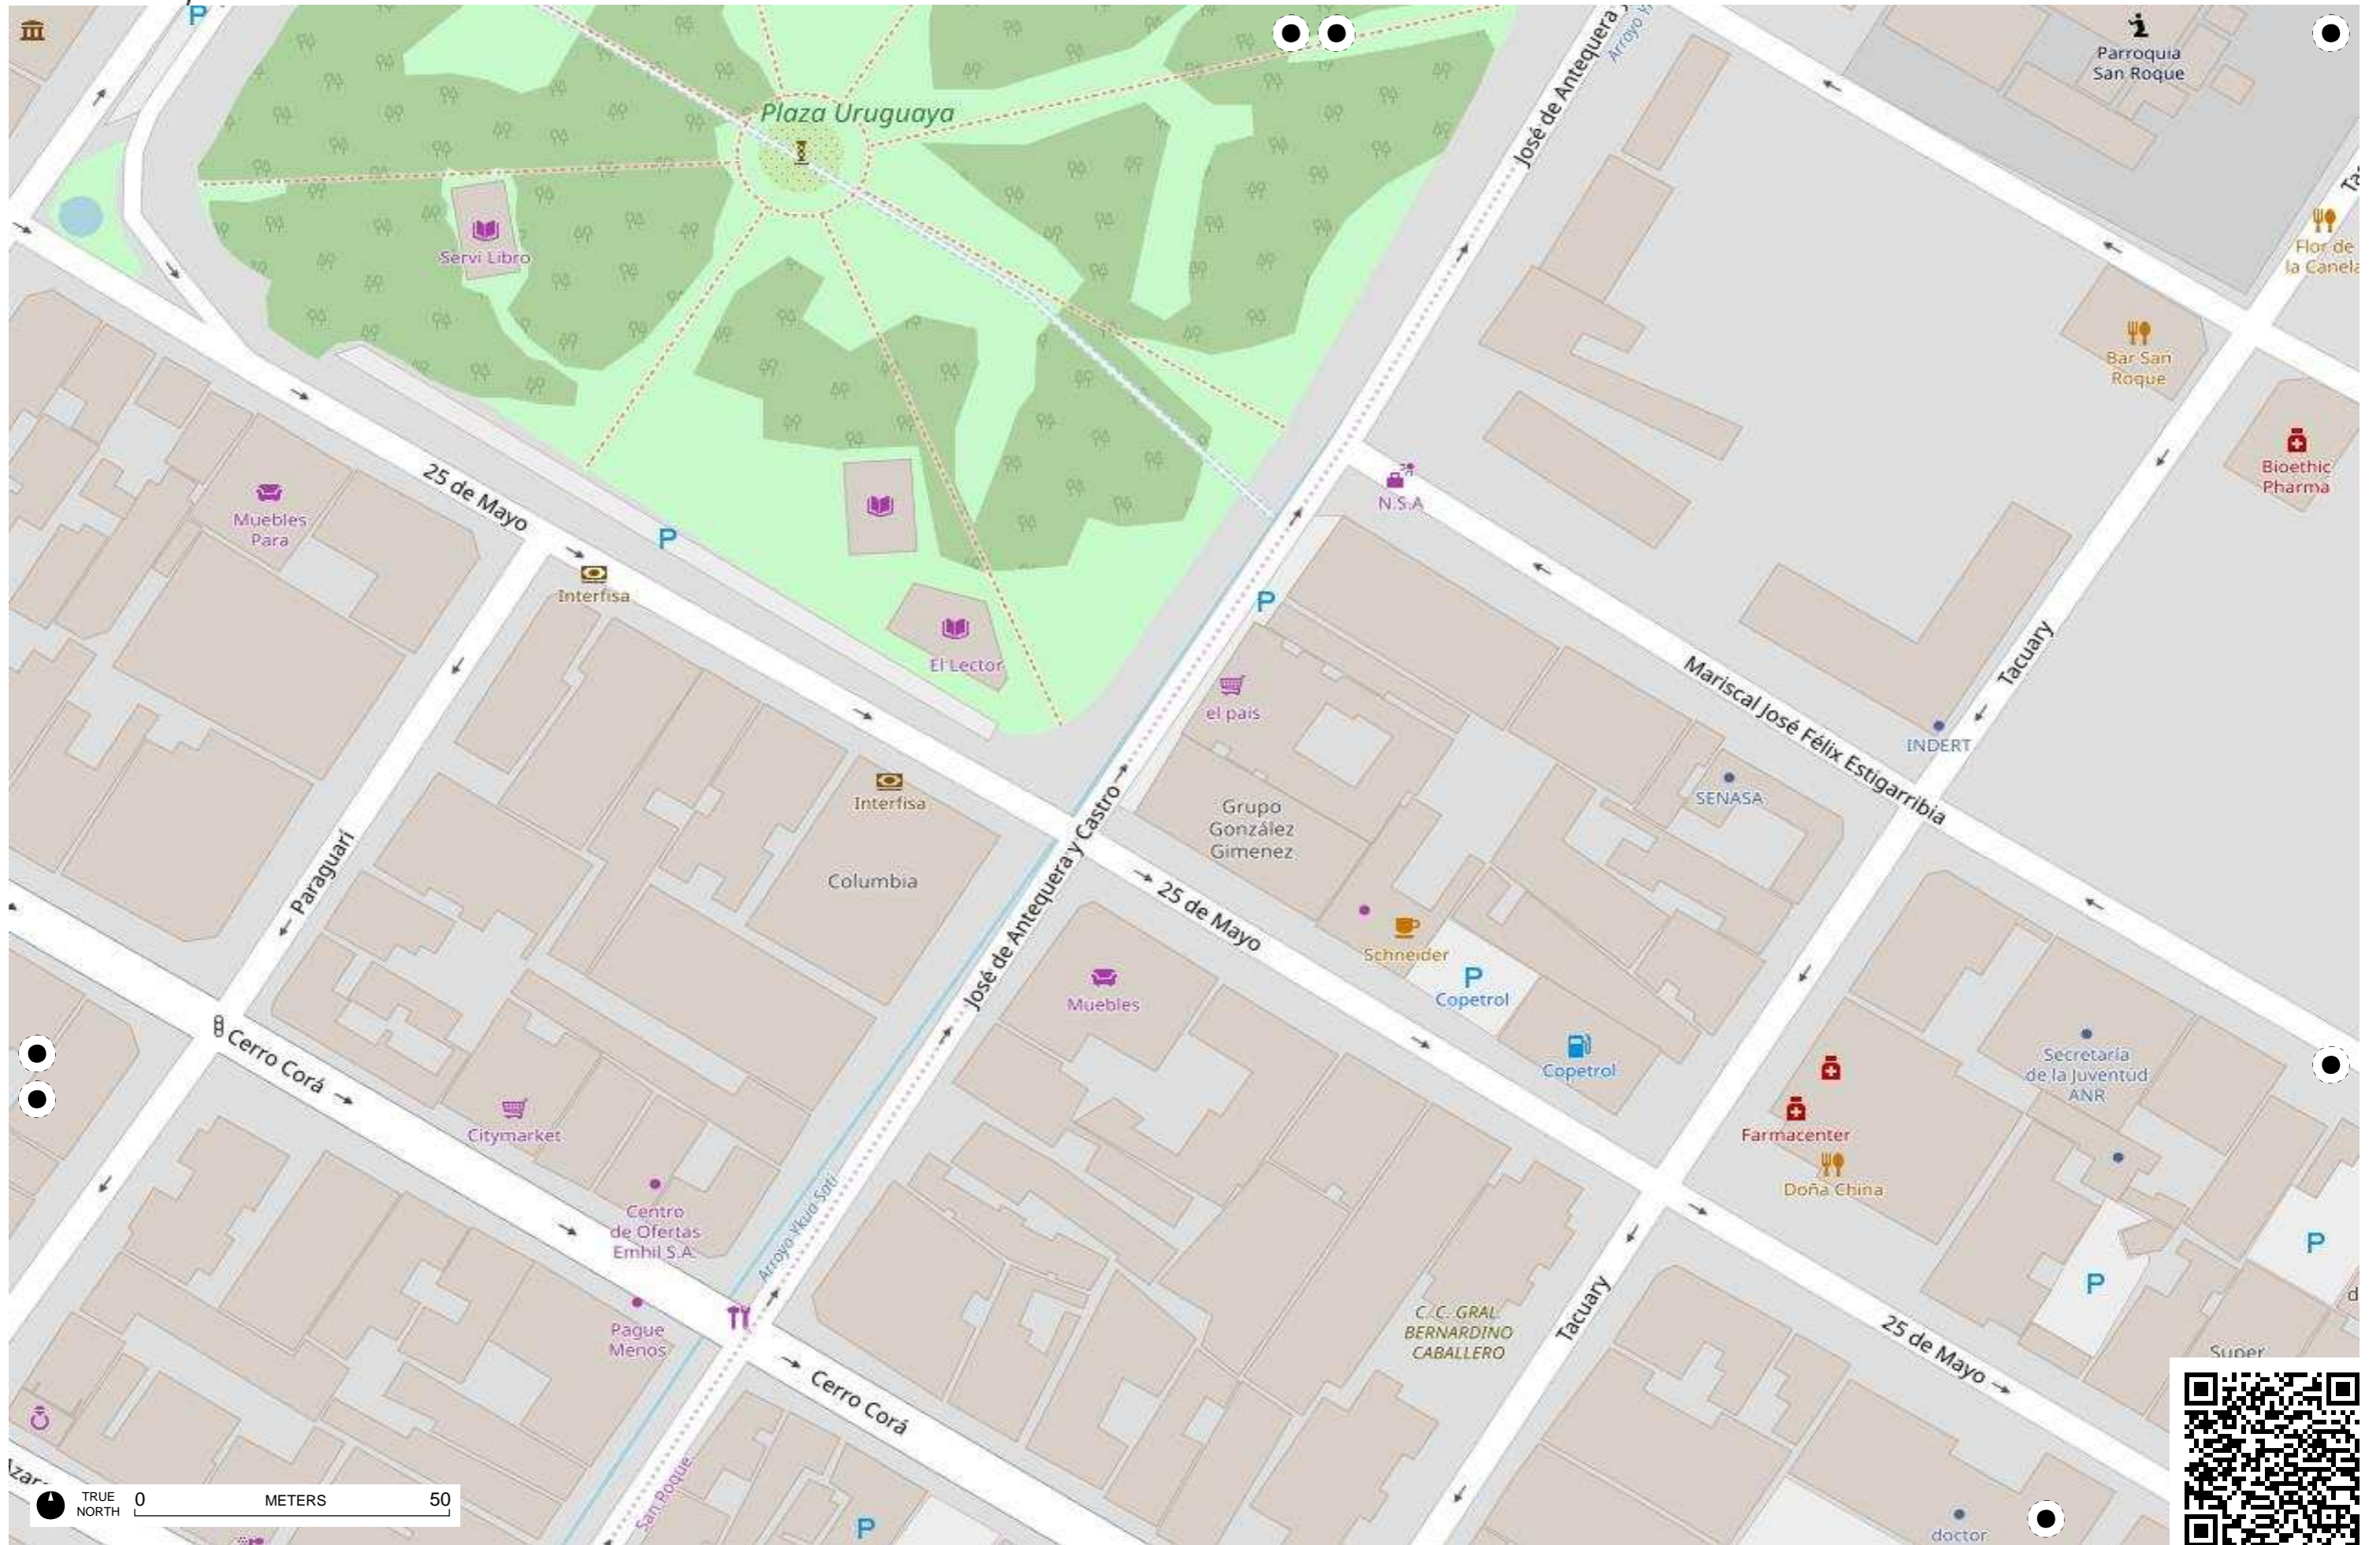

Arroyo Richuelo

Bahía de Asunción

Arroyo Peru

Arroyo Peru

TRUE NORTH 0 METERS 50

Municipalidad de Asuncion
- Direccion de Servicio de Desarrollo Urbano

Escuela Republica de Cuba

TRUE NORTH 0 METERS 50

TRUE NORTH 0 METERS 50

TRUE NORTH 0 METERS 50

TRUE NORTH 0 METERS 50

TRUE NORTH 0 50 METERS

TRUE NORTH 0 METERS 50

TRUE NORTH 0 METERS 50

TRUE NORTH 0 METERS 50

TRUE NORTH 0 METERS 50