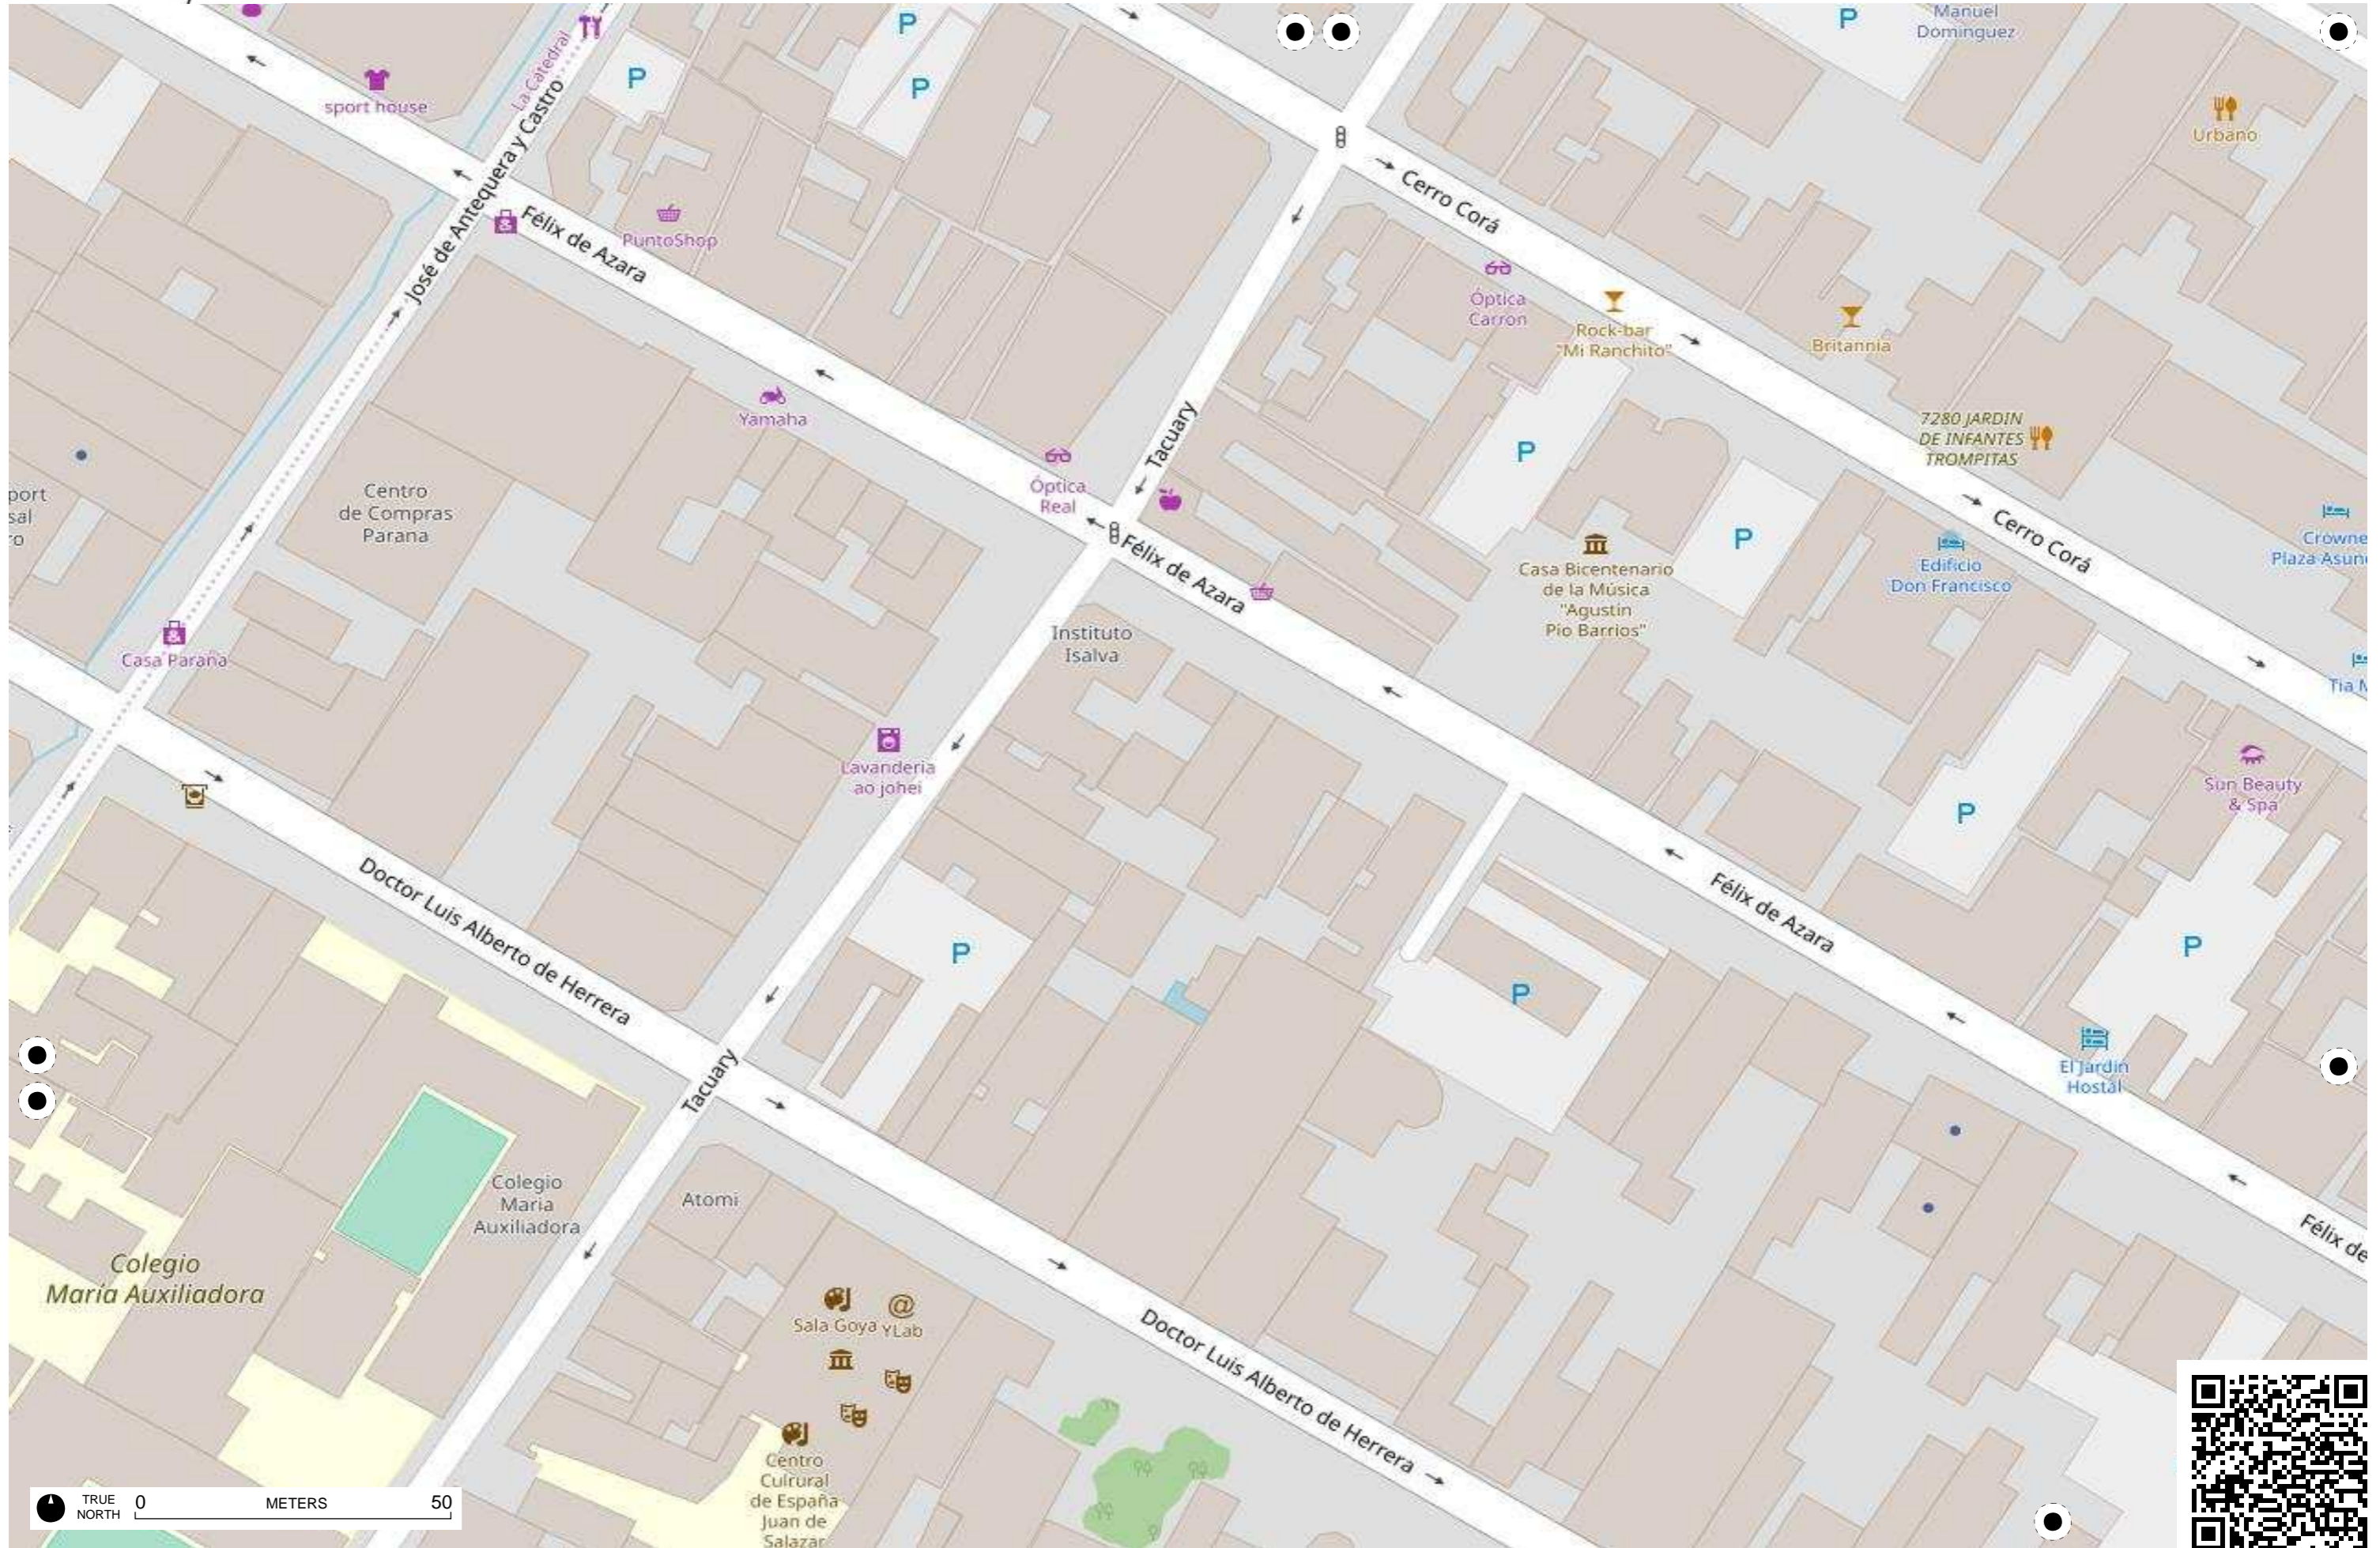

Arroyo Richuelo

Bahía de Asunción

Arroyo Peru

Arroyo Peru

TRUE NORTH 0 METERS 50

Municipalidad de Asuncion
- Direccion de Servicio de Desarrollo Urbano

Escuela Republica de Cuba

TRUE NORTH 0 METERS 50

TRUE NORTH 0 METERS 50

TRUE NORTH 0 METERS 50

TRUE NORTH 0 METERS 50

TRUE NORTH 0 50 METERS

TRUE NORTH 0 METERS 50

TRUE NORTH 0 METERS 50

TRUE NORTH 0 METERS 50

TRUE NORTH 0 METERS 50