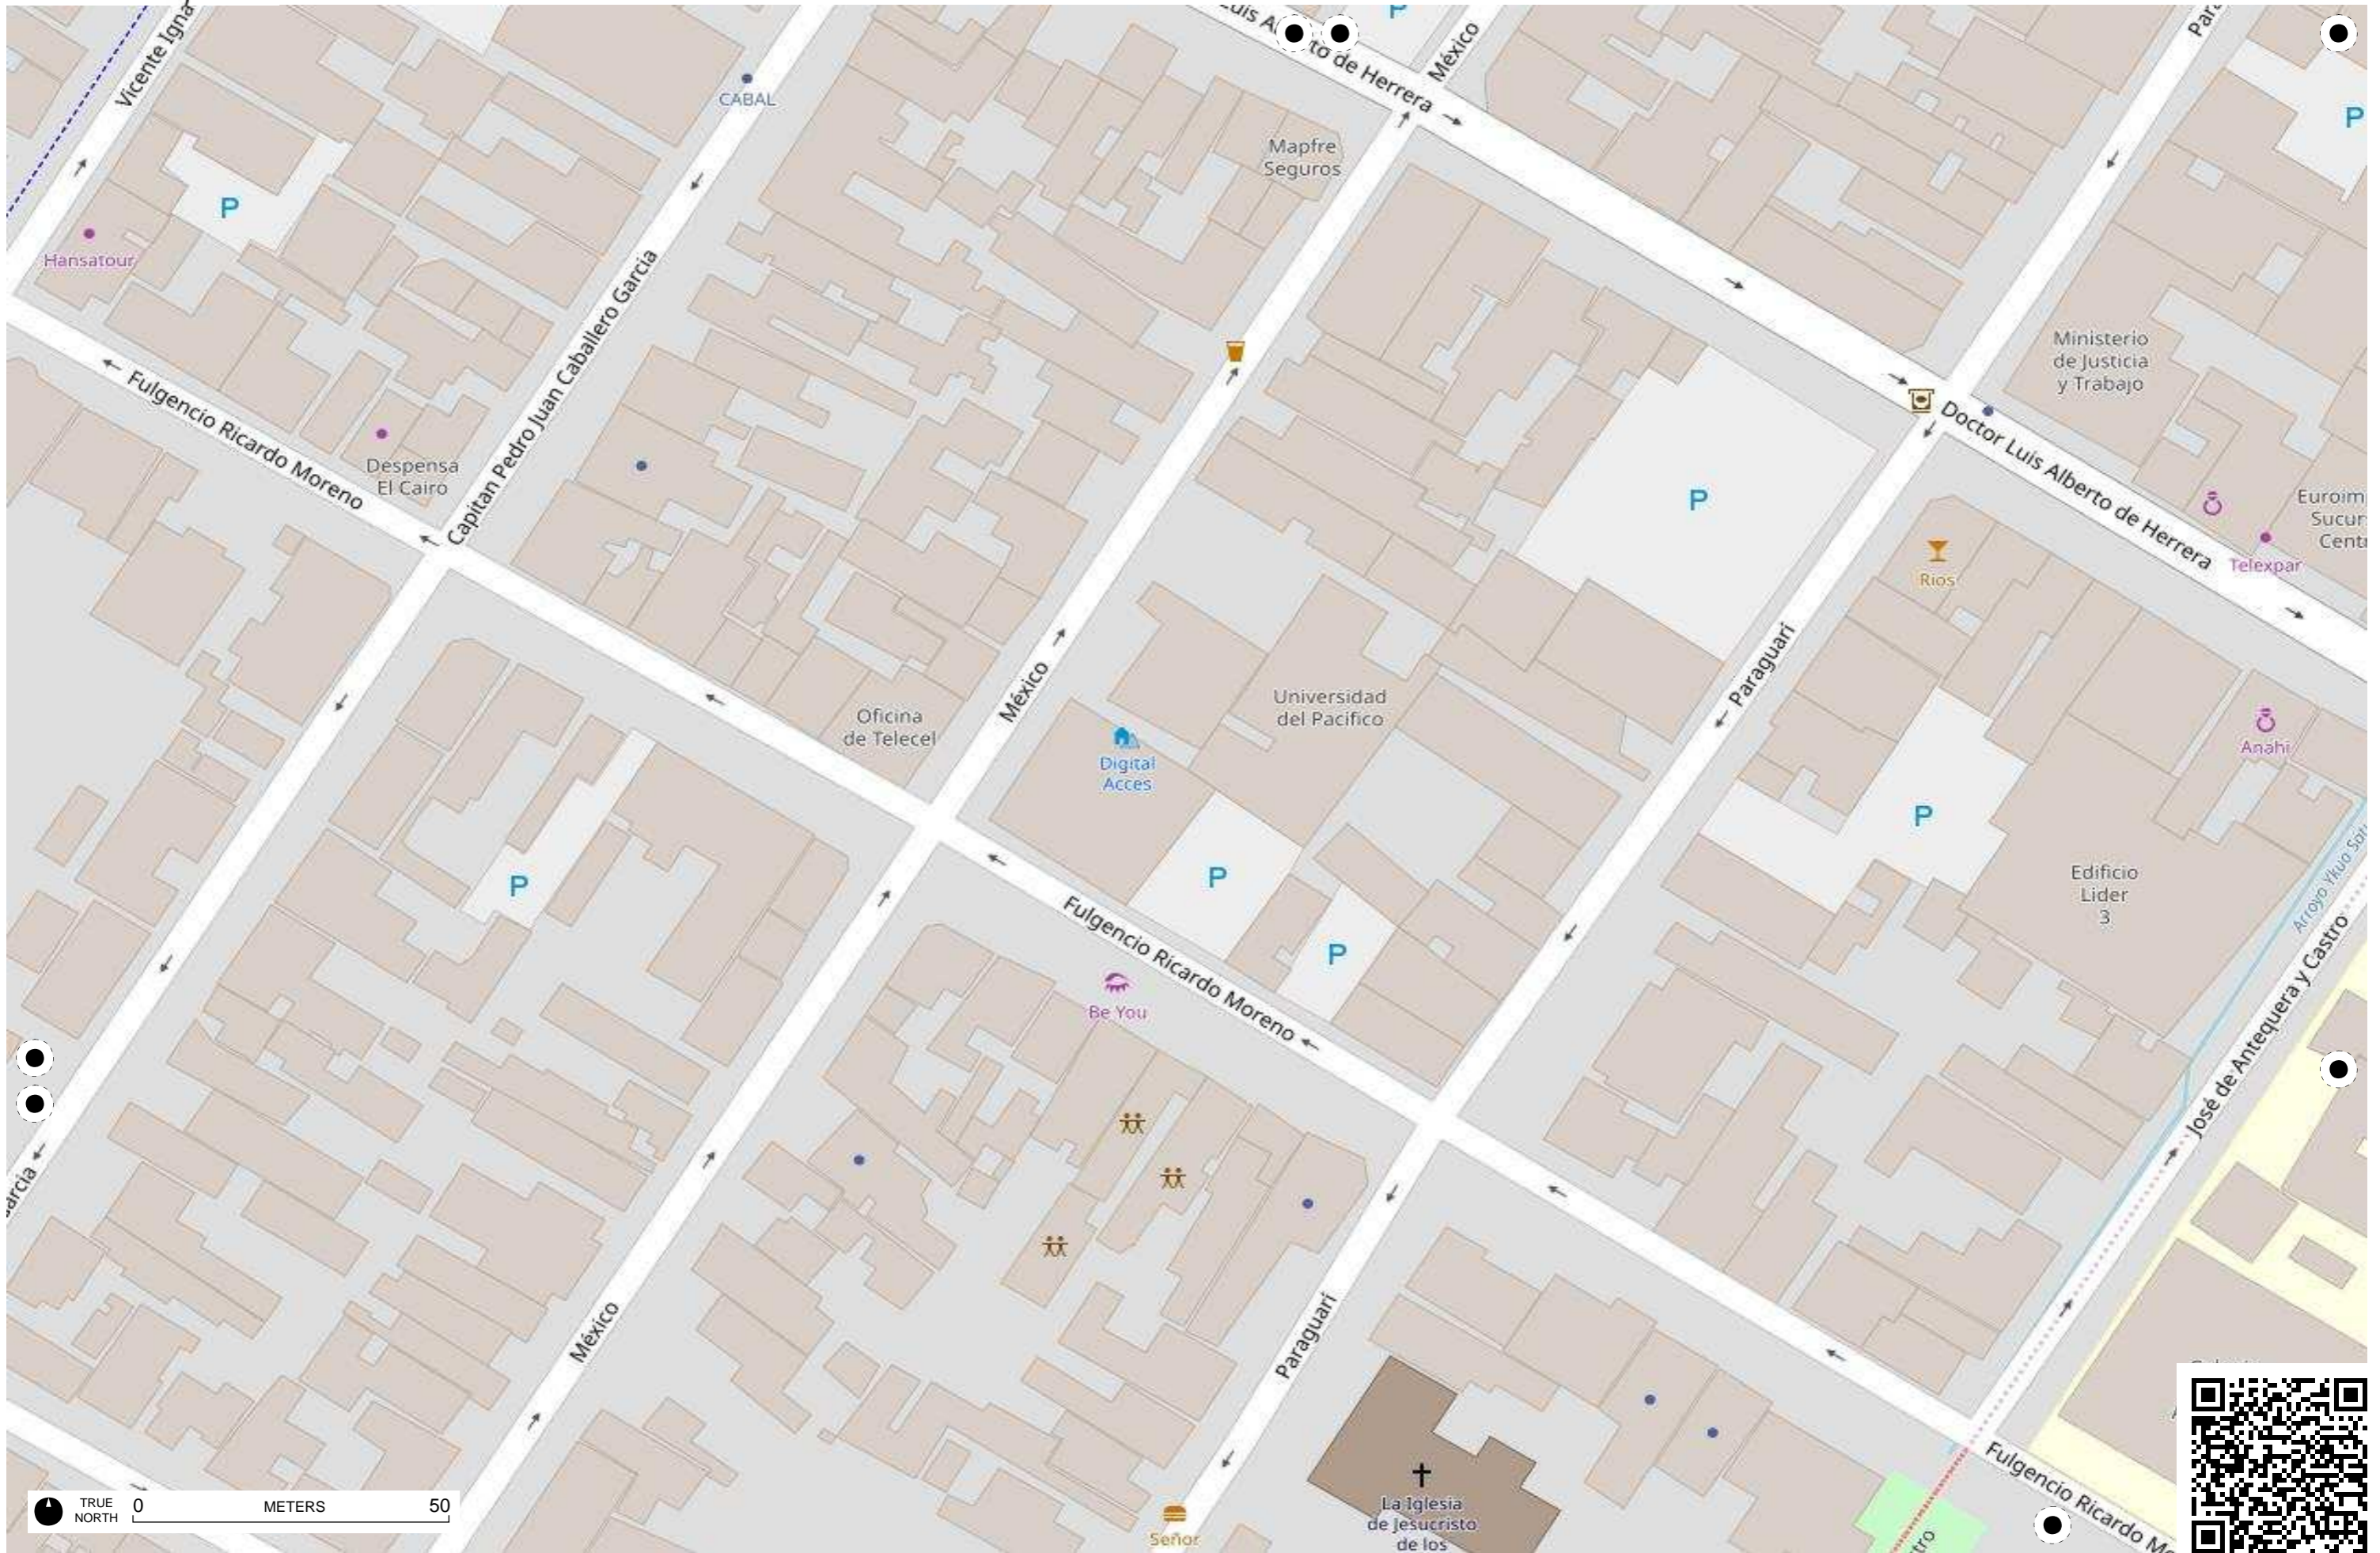

Arroyo Richuelo

Bahía de Asunción

Arroyo Peru

Arroyo Peru

TRUE NORTH 0 METERS 50

Municipalidad de Asuncion
- Direccion de Servicio de Desarrollo Urbano

Escuela Republica de Cuba

TRUE NORTH 0 METERS 50

TRUE NORTH 0 METERS 50

TRUE NORTH 0 METERS 50

TRUE NORTH 0 METERS 50

TRUE NORTH 0 50 METERS

TRUE NORTH 0 METERS 50

TRUE NORTH 0 METERS 50

TRUE NORTH 0 METERS 50

TRUE NORTH 0 METERS 50