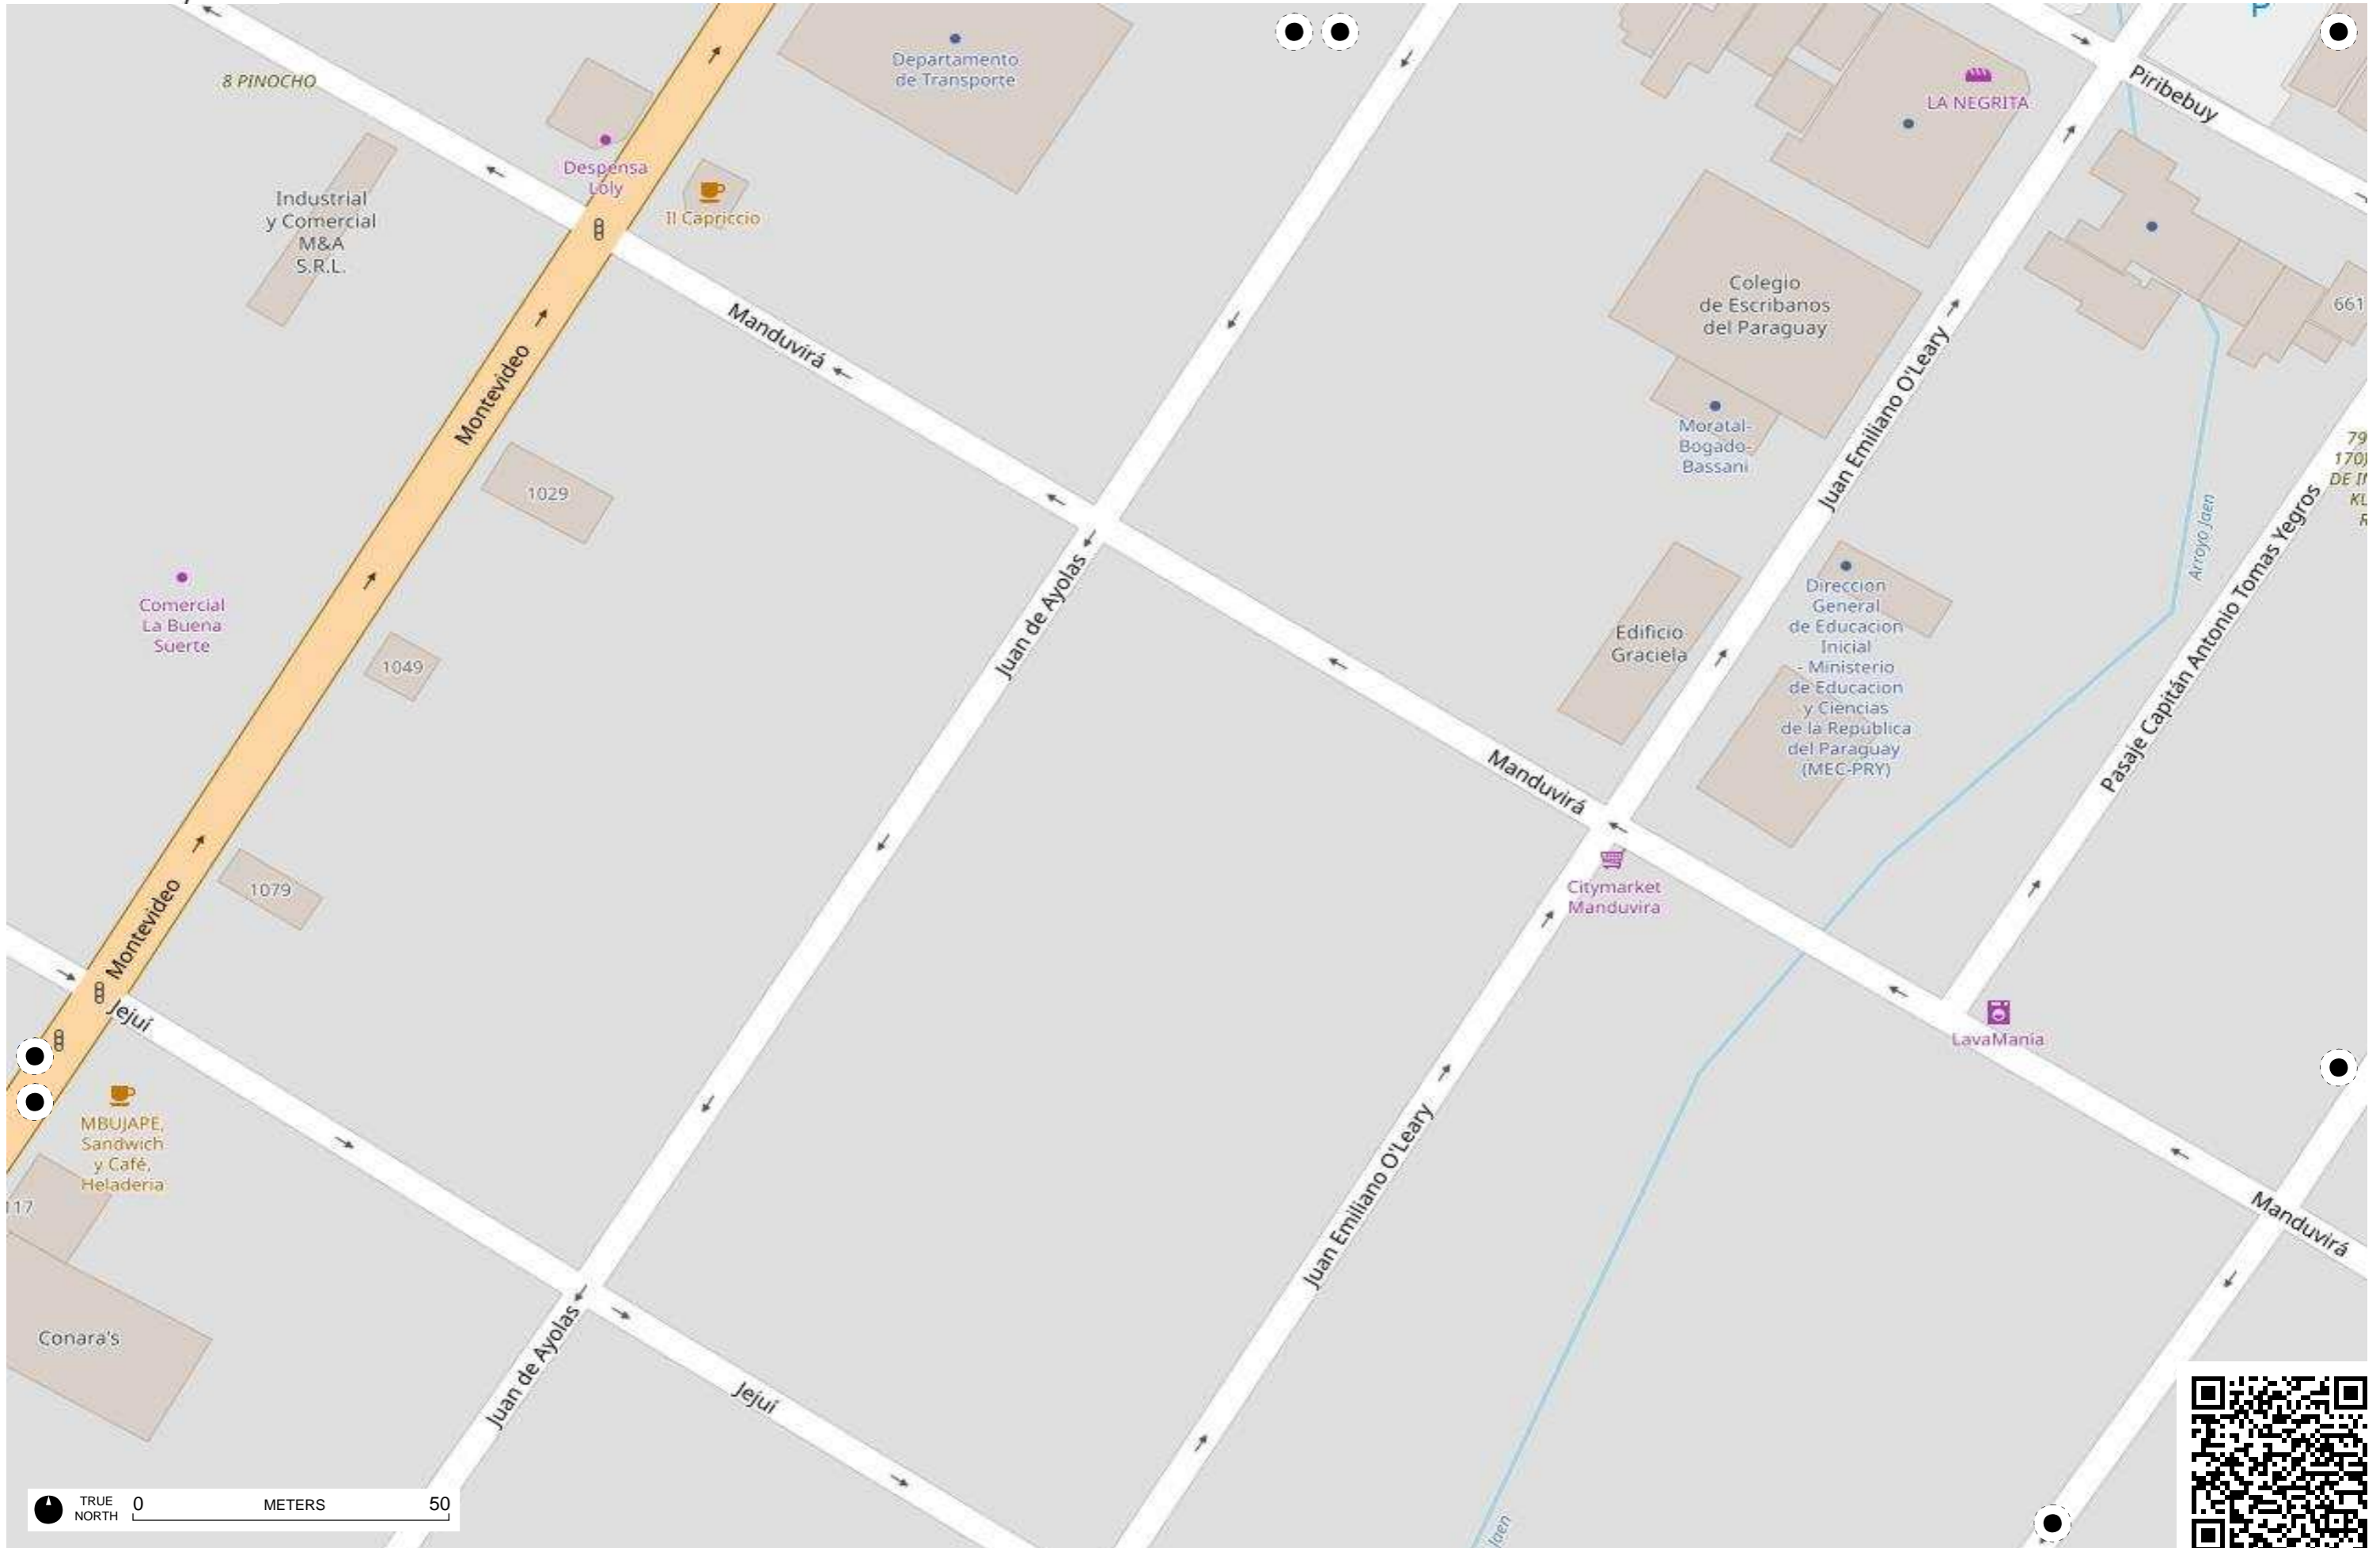

Arroyo Richuelo

Bahía de Asunción

Arroyo Peru

Arroyo Peru

TRUE NORTH 0 METERS 50

Municipalidad de Asuncion
- Direccion de Servicio de Desarrollo Urbano

Escuela Republica de Cuba

TRUE NORTH 0 METERS 50

TRUE NORTH 0 METERS 50

TRUE NORTH 0 METERS 50

TRUE NORTH 0 METERS 50

TRUE NORTH 0 50 METERS

TRUE NORTH 0 METERS 50

TRUE NORTH 0 METERS 50

TRUE NORTH 0 METERS 50

TRUE NORTH 0 METERS 50