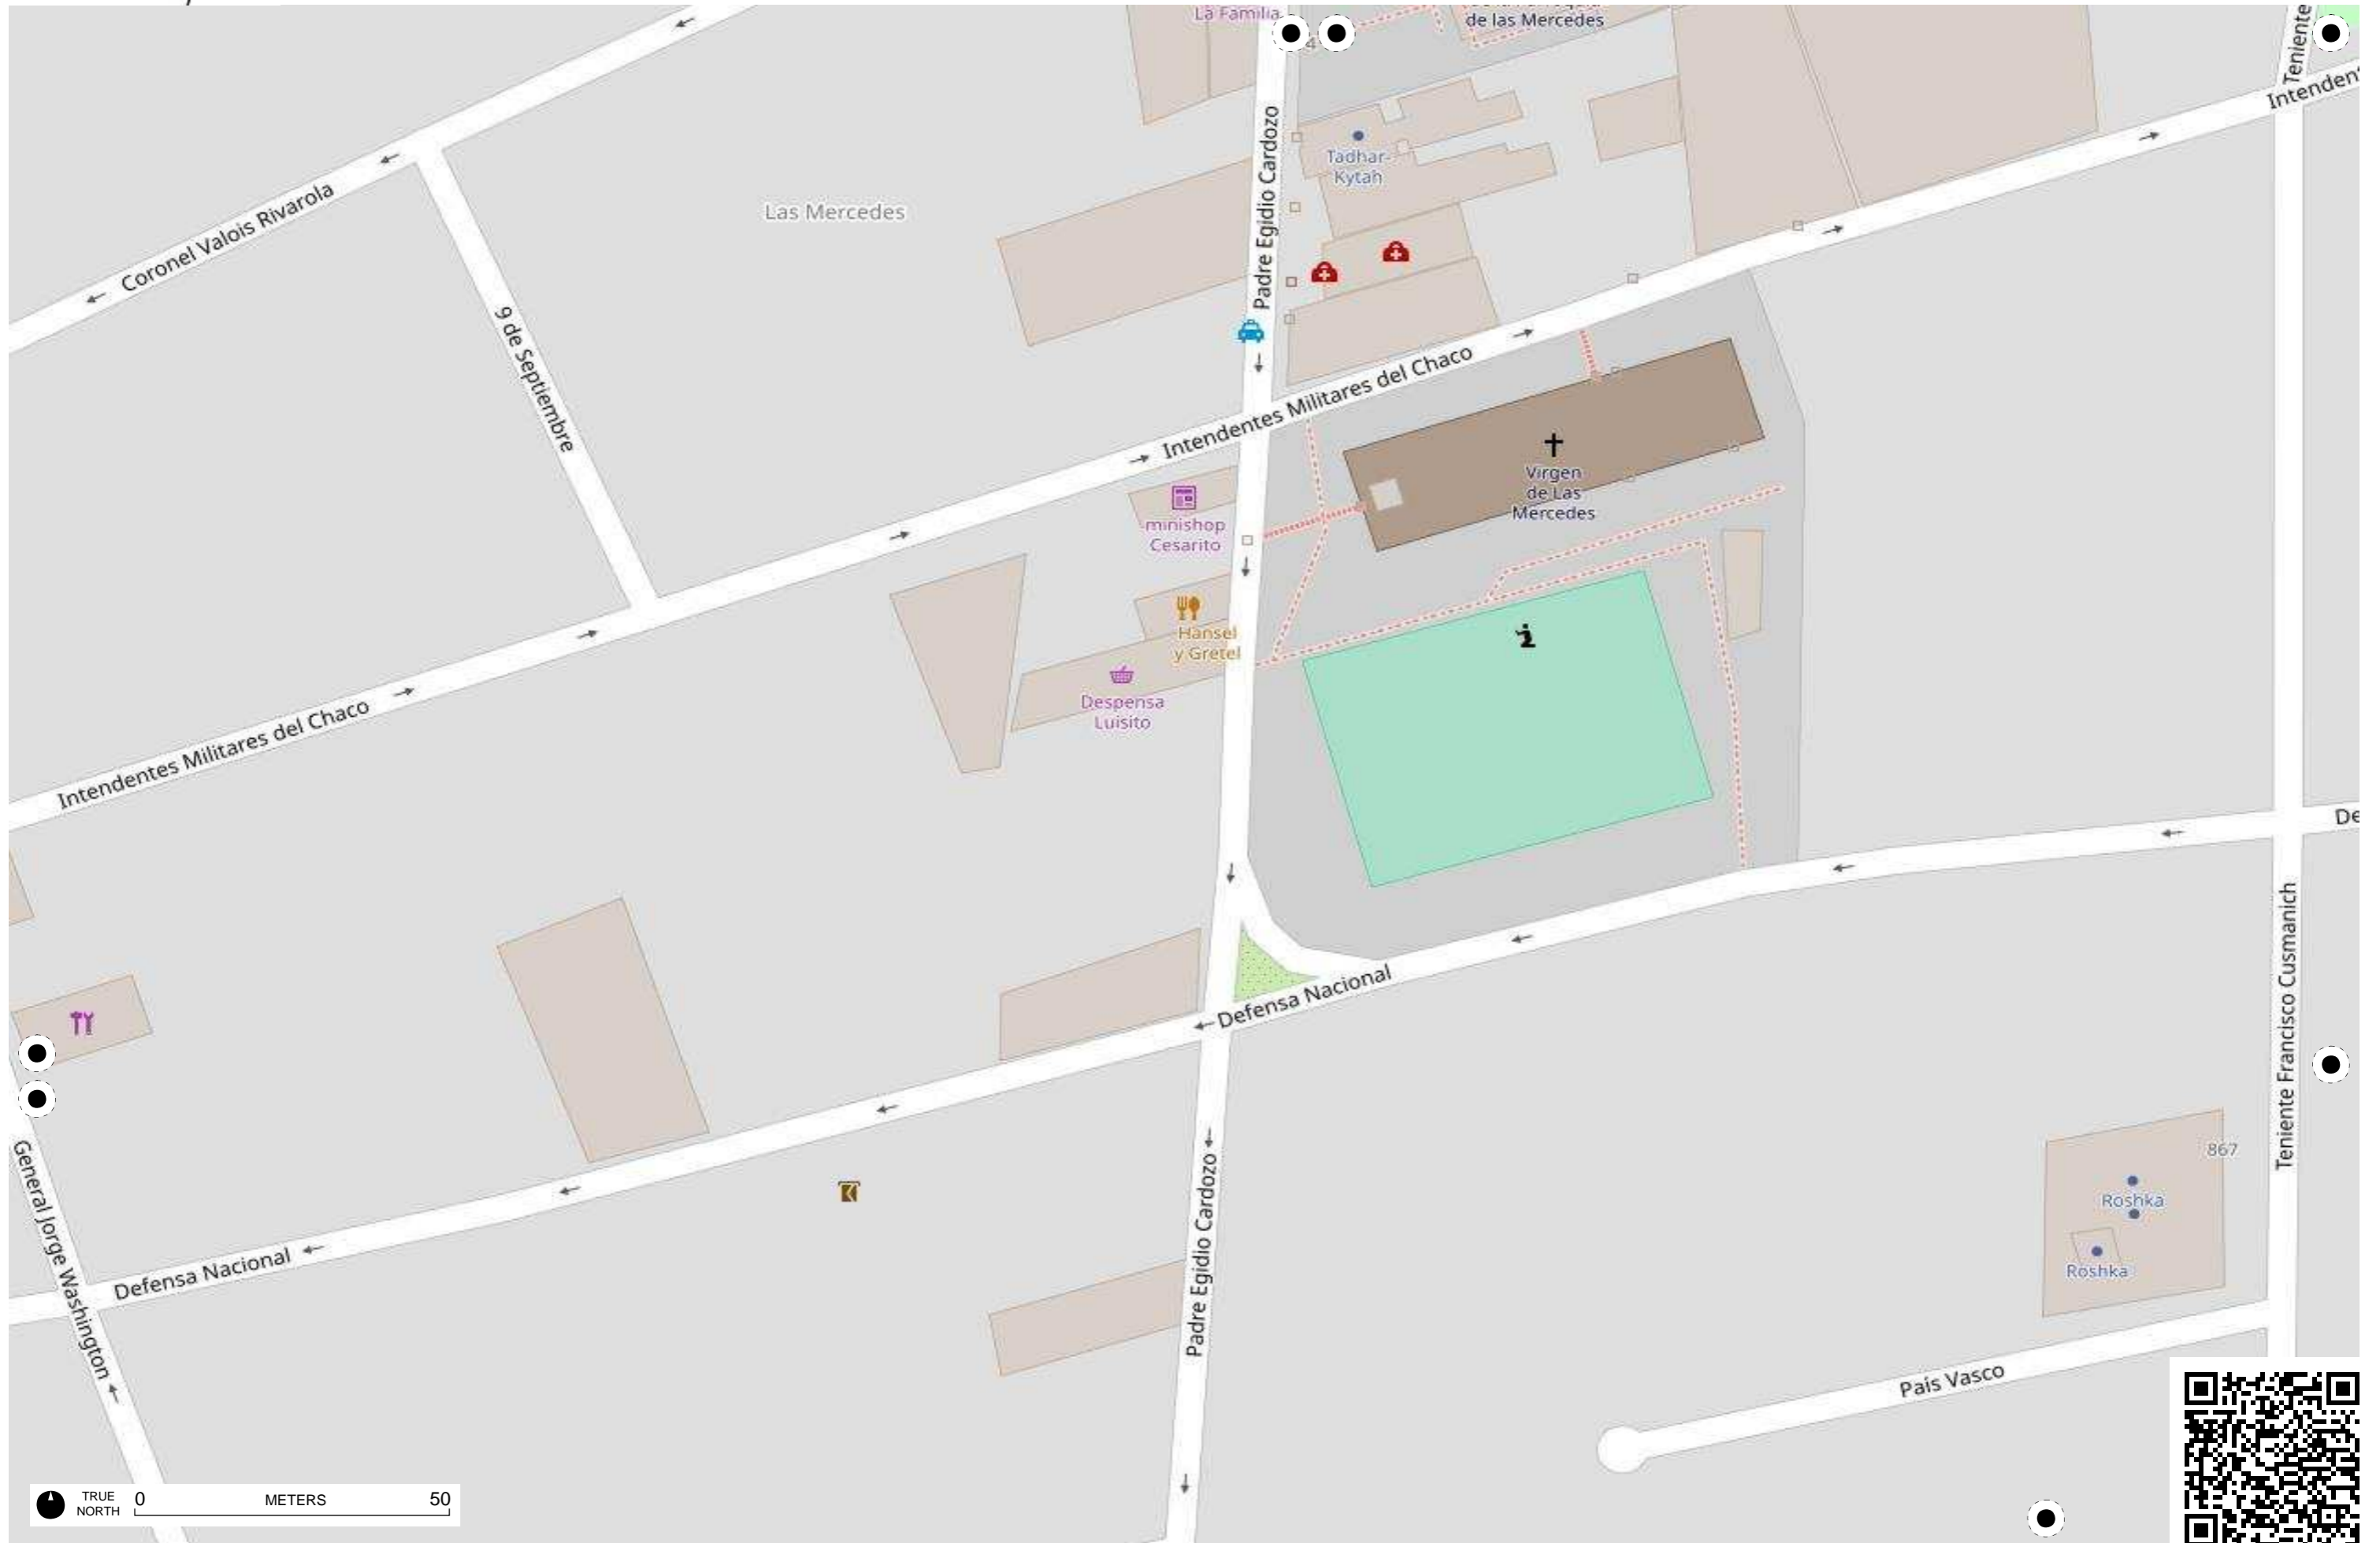

Arroyo Richuelo

Bahía de Asunción

Arroyo Peru

Arroyo Peru

TRUE NORTH 0 METERS 50

Municipalidad de Asuncion
- Direccion de Servicio de Desarrollo Urbano

Escuela Republica de Cuba

TRUE NORTH 0 METERS 50

TRUE NORTH 0 METERS 50

TRUE NORTH 0 METERS 50

TRUE NORTH 0 METERS 50

TRUE NORTH 0 50 METERS

TRUE NORTH 0 METERS 50

TRUE NORTH 0 METERS 50

TRUE NORTH 0 METERS 50

TRUE NORTH 0 METERS 50