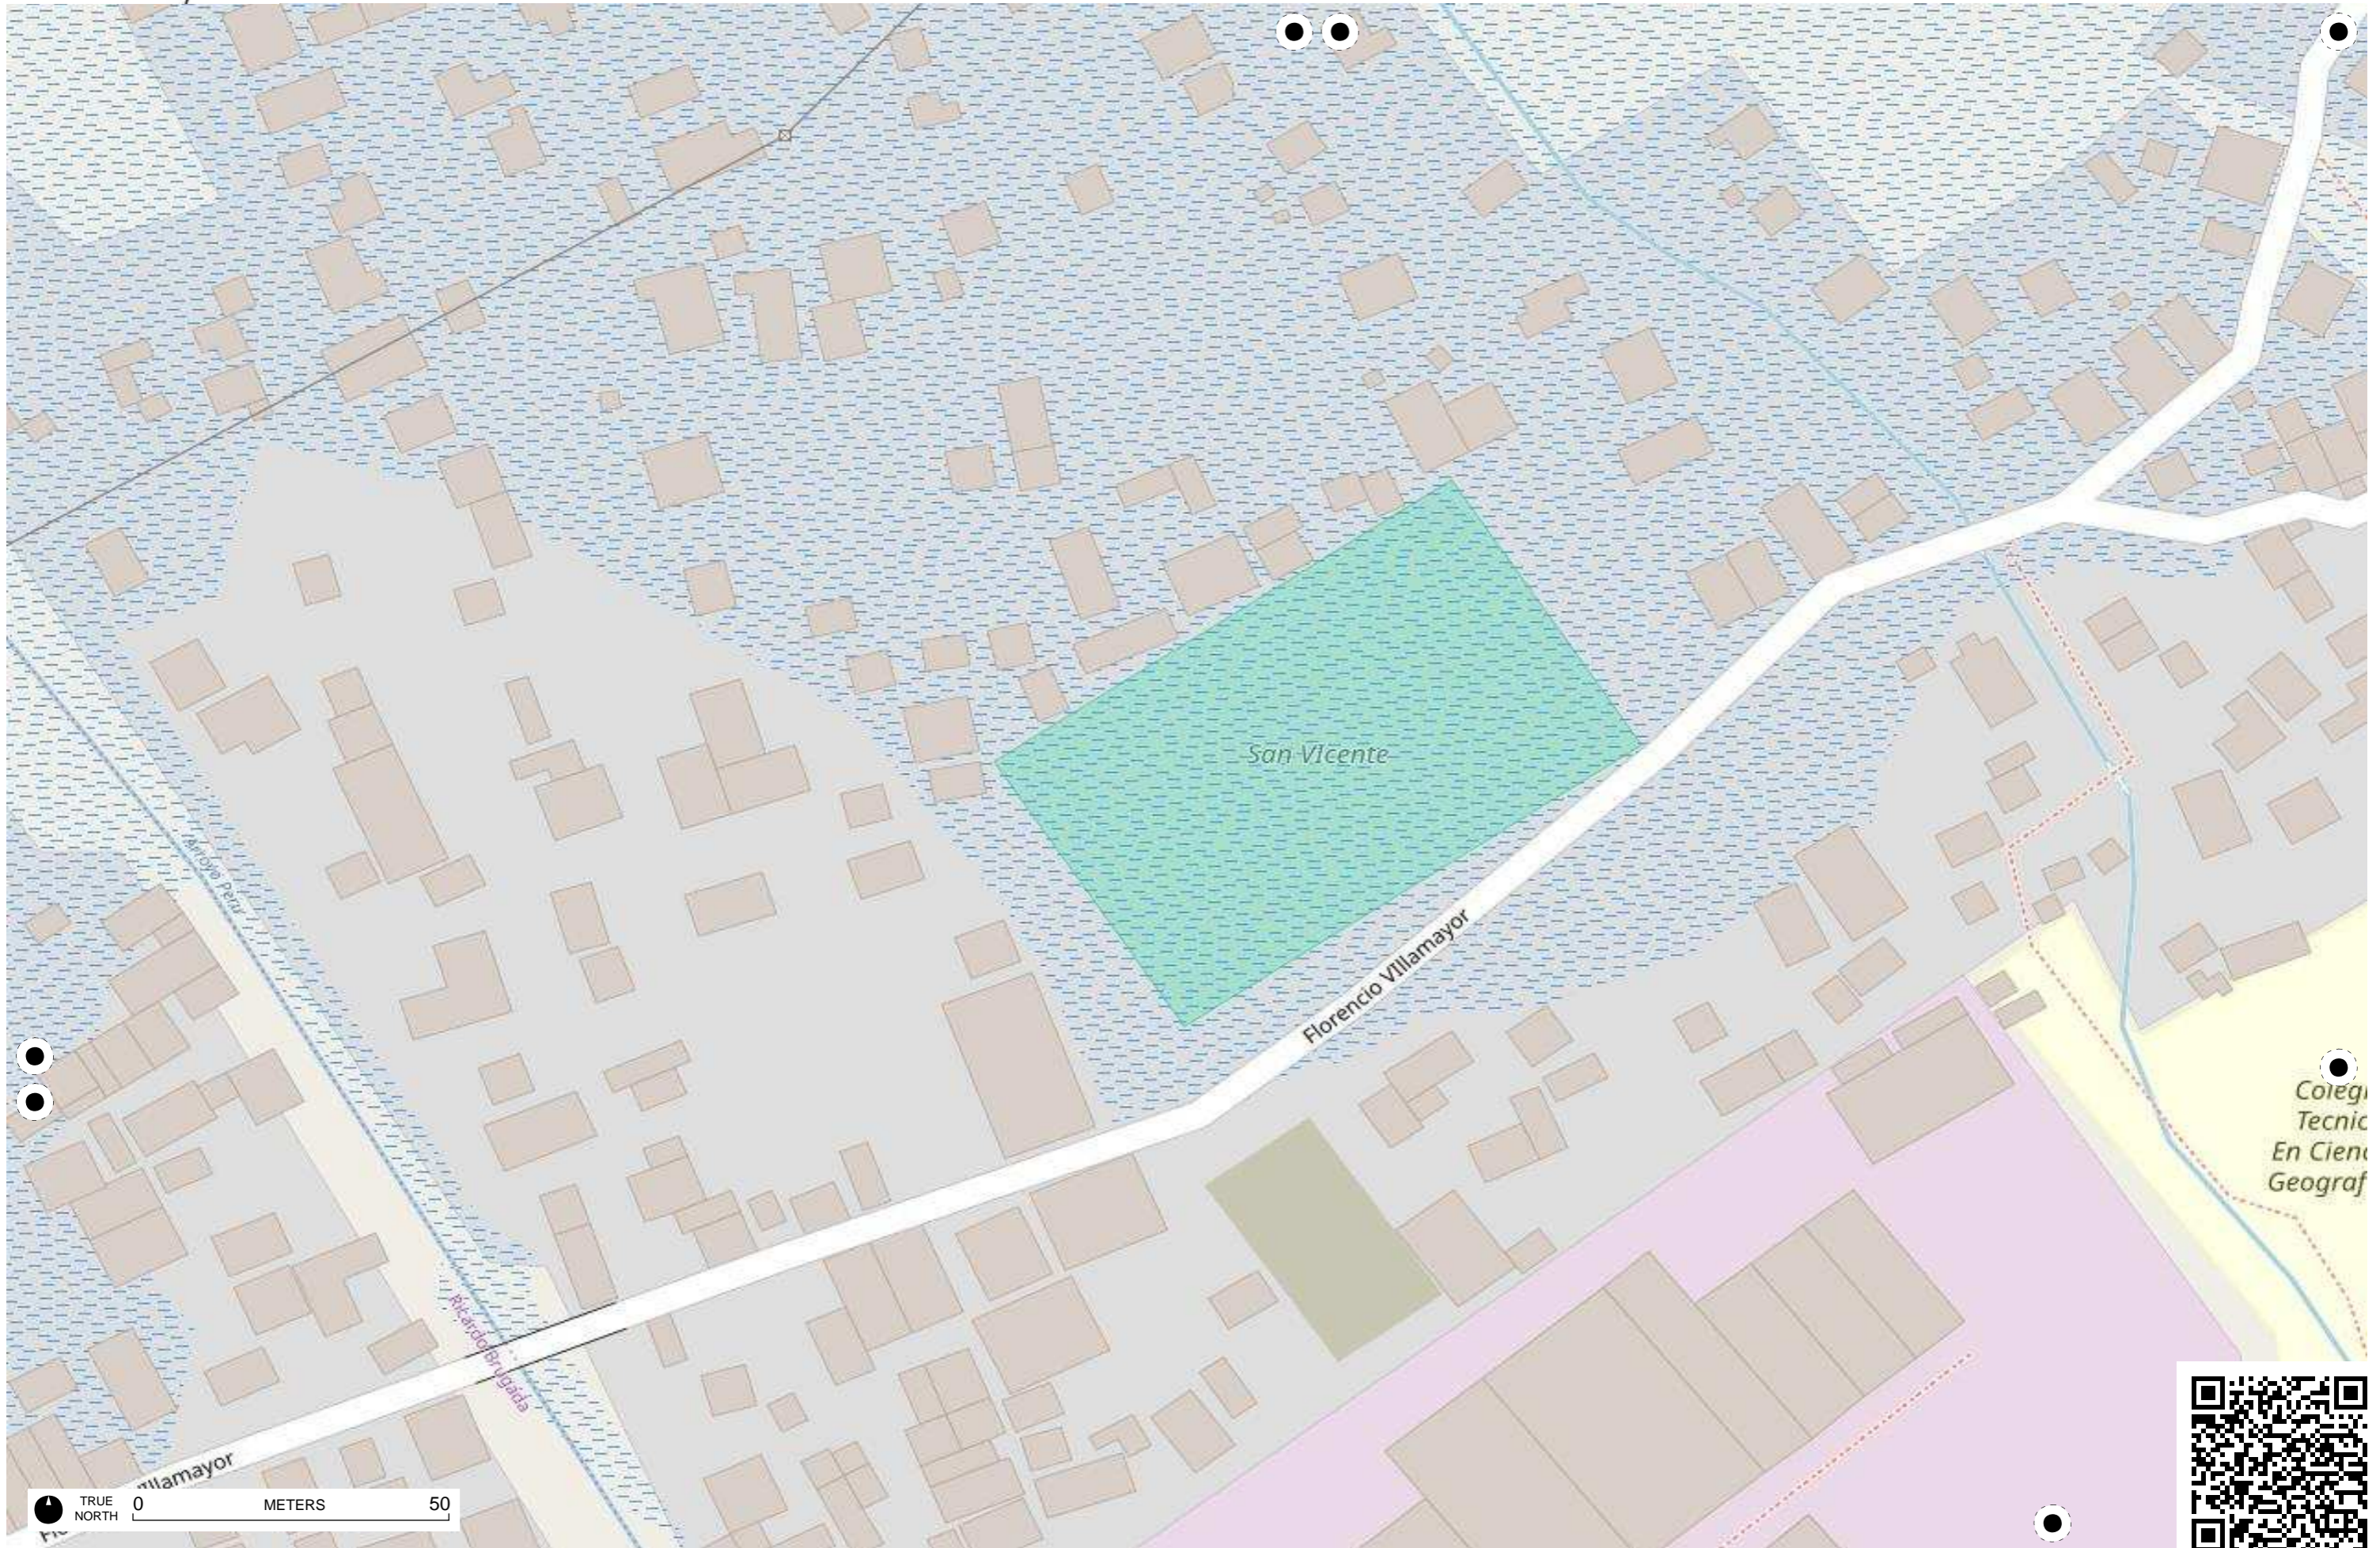

Arroyo Richuelo

Bahía de Asunción

Arroyo Peru

Arroyo Peru

TRUE NORTH 0 METERS 50

Municipalidad de Asuncion
- Direccion de Servicio de Desarrollo Urbano

Escuela Republica de Cuba

TRUE NORTH 0 METERS 50

Arroyo Piachuefo

TRUE NORTH 0 METERS 50

TRUE NORTH 0 METERS 50

TRUE NORTH 0 METERS 50

Ricardo Brugada

TRUE NORTH 0 METERS 50

TRUE NORTH 0 METERS 50

TRUE NORTH 0 METERS 50

TRUE NORTH 0 METERS 50

TRUE NORTH 0 METERS 50

TRUE NORTH 0 METERS 50

TRUE NORTH 0 50 METERS

TRUE NORTH 0 METERS 50

TRUE NORTH 0 METERS 50

TRUE NORTH 0 METERS 50

TRUE NORTH 0 METERS 50