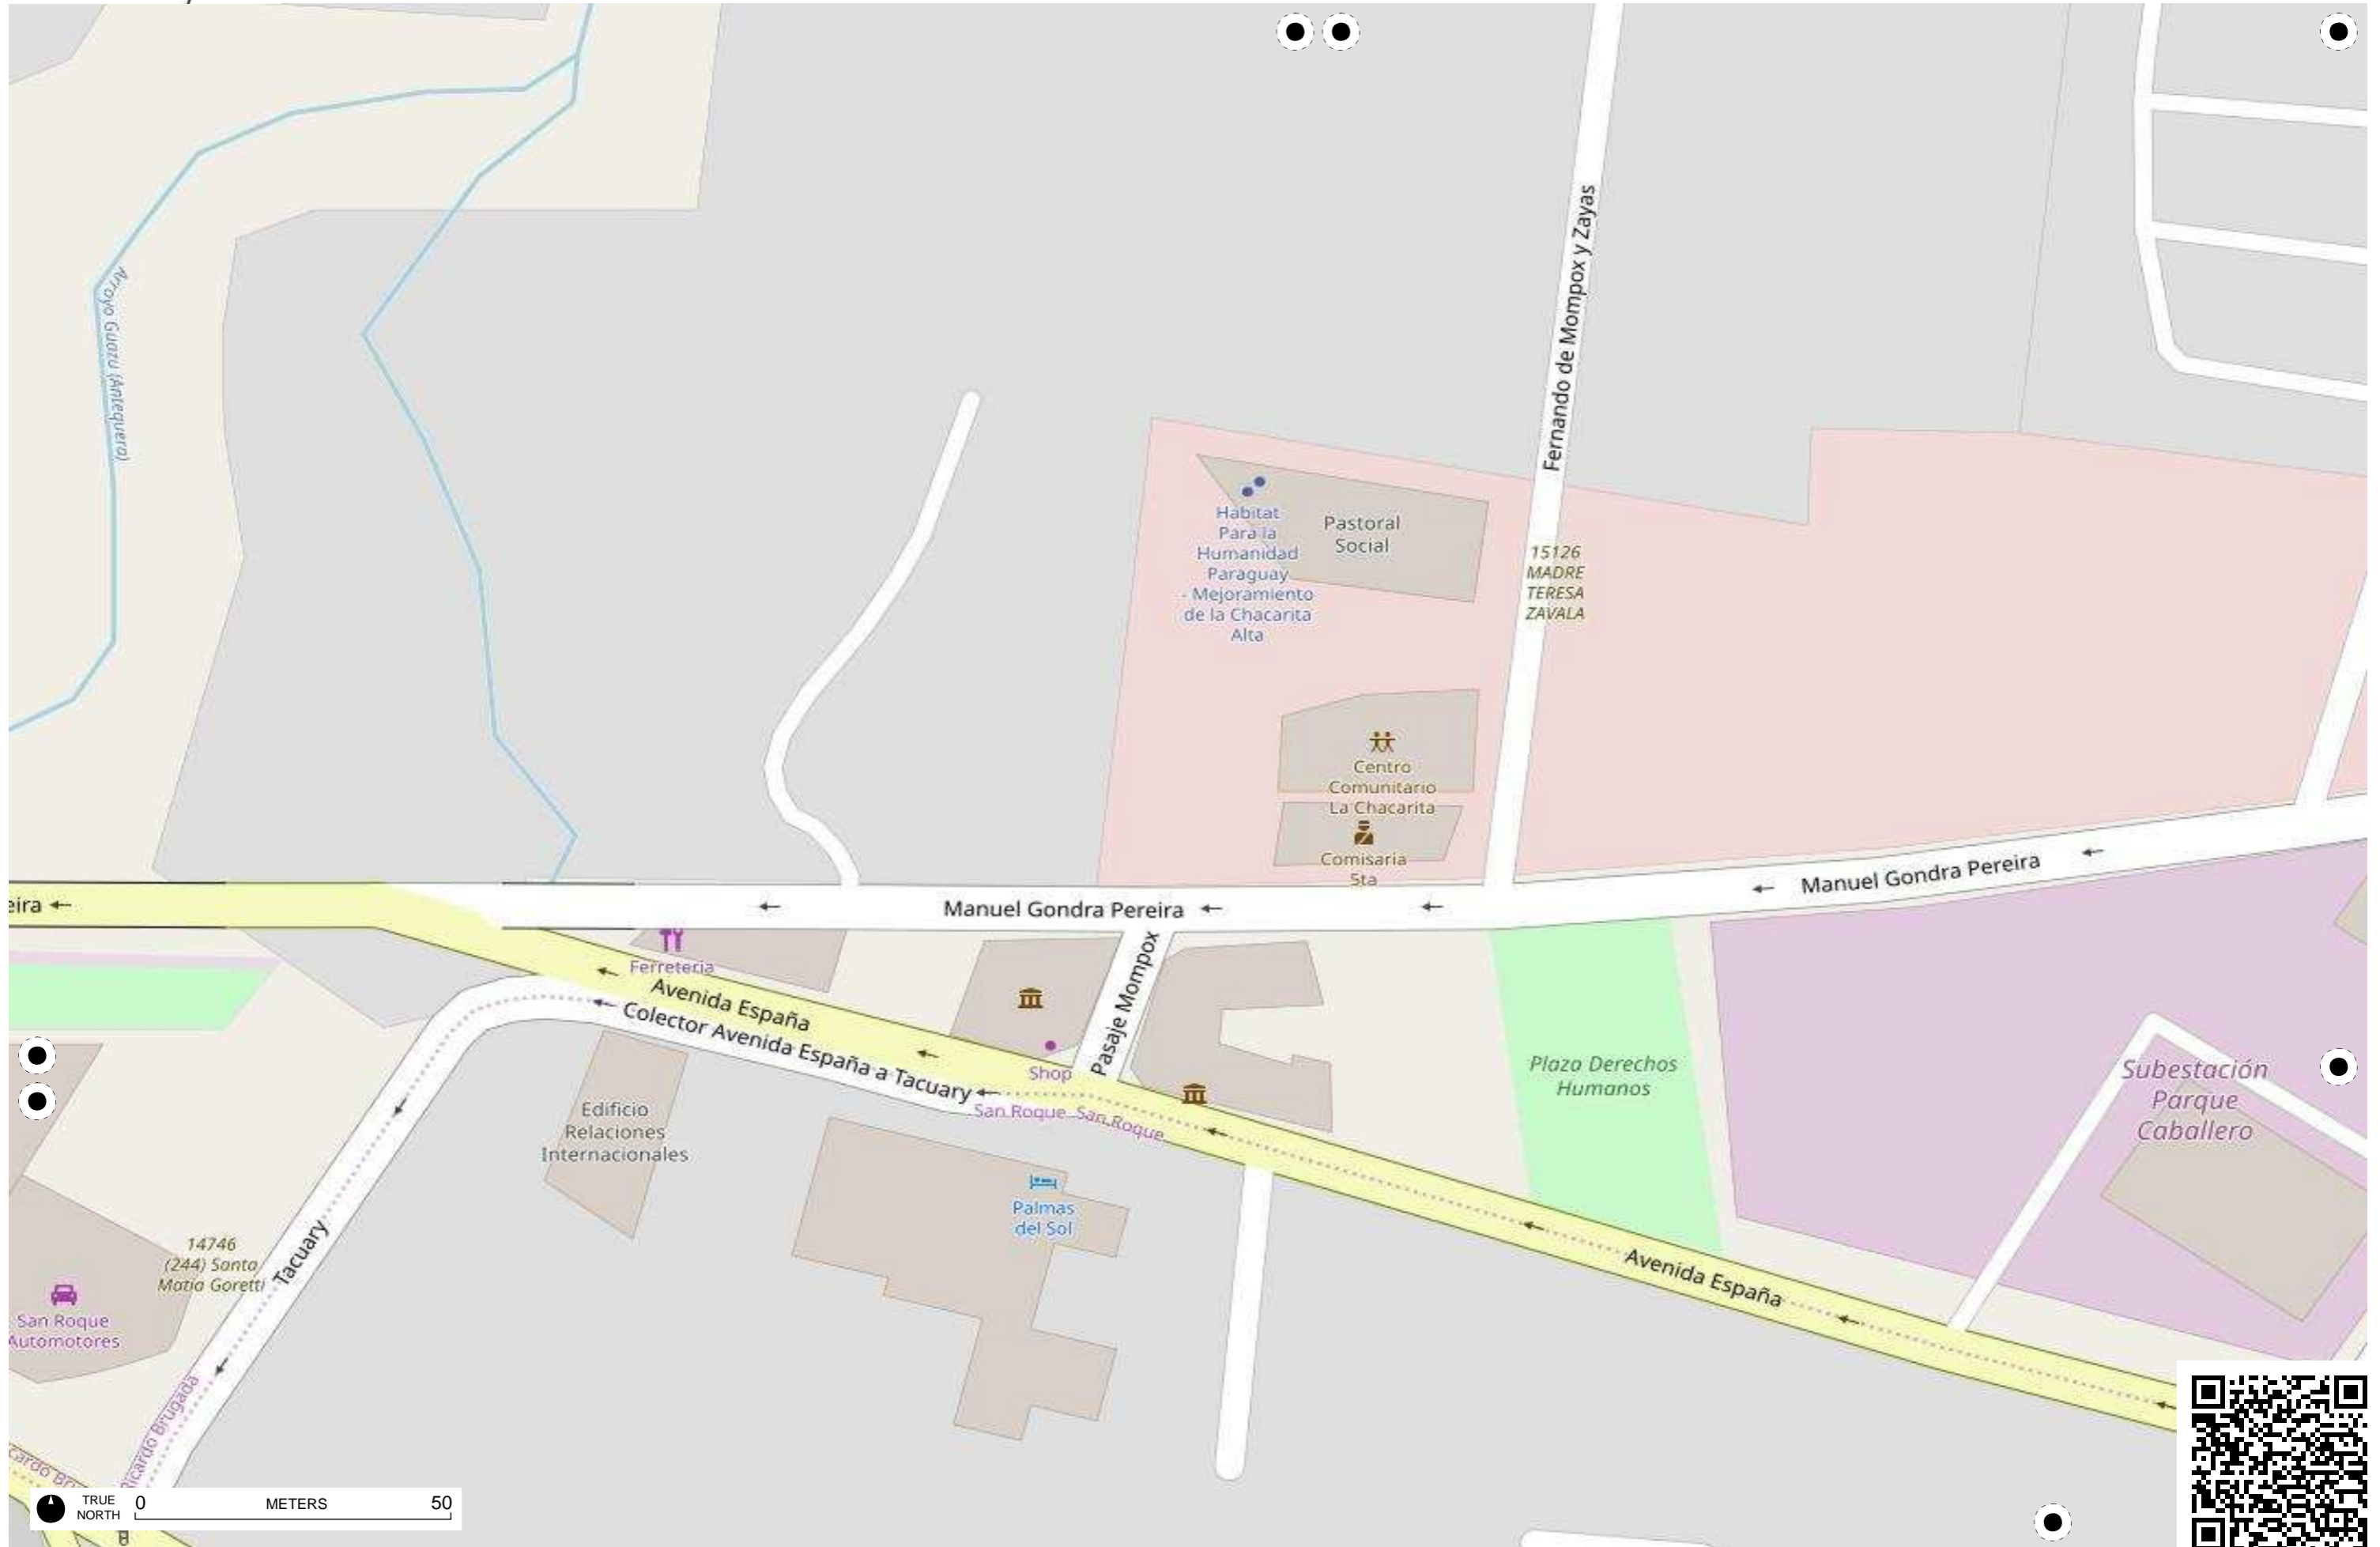

Arroyo Richuelo

Bahía de Asunción

Arroyo Peru

Arroyo Peru

TRUE NORTH 0 METERS 50

Municipalidad de Asuncion
- Direccion de Servicio de Desarrollo Urbano

Escuela Republica de Cuba

TRUE NORTH 0 METERS 50

TRUE NORTH 0 METERS 50

TRUE NORTH 0 METERS 50

TRUE NORTH 0 METERS 50

TRUE NORTH 0 50 METERS

TRUE NORTH 0 METERS 50

TRUE NORTH 0 METERS 50

TRUE NORTH 0 METERS 50

TRUE NORTH 0 METERS 50