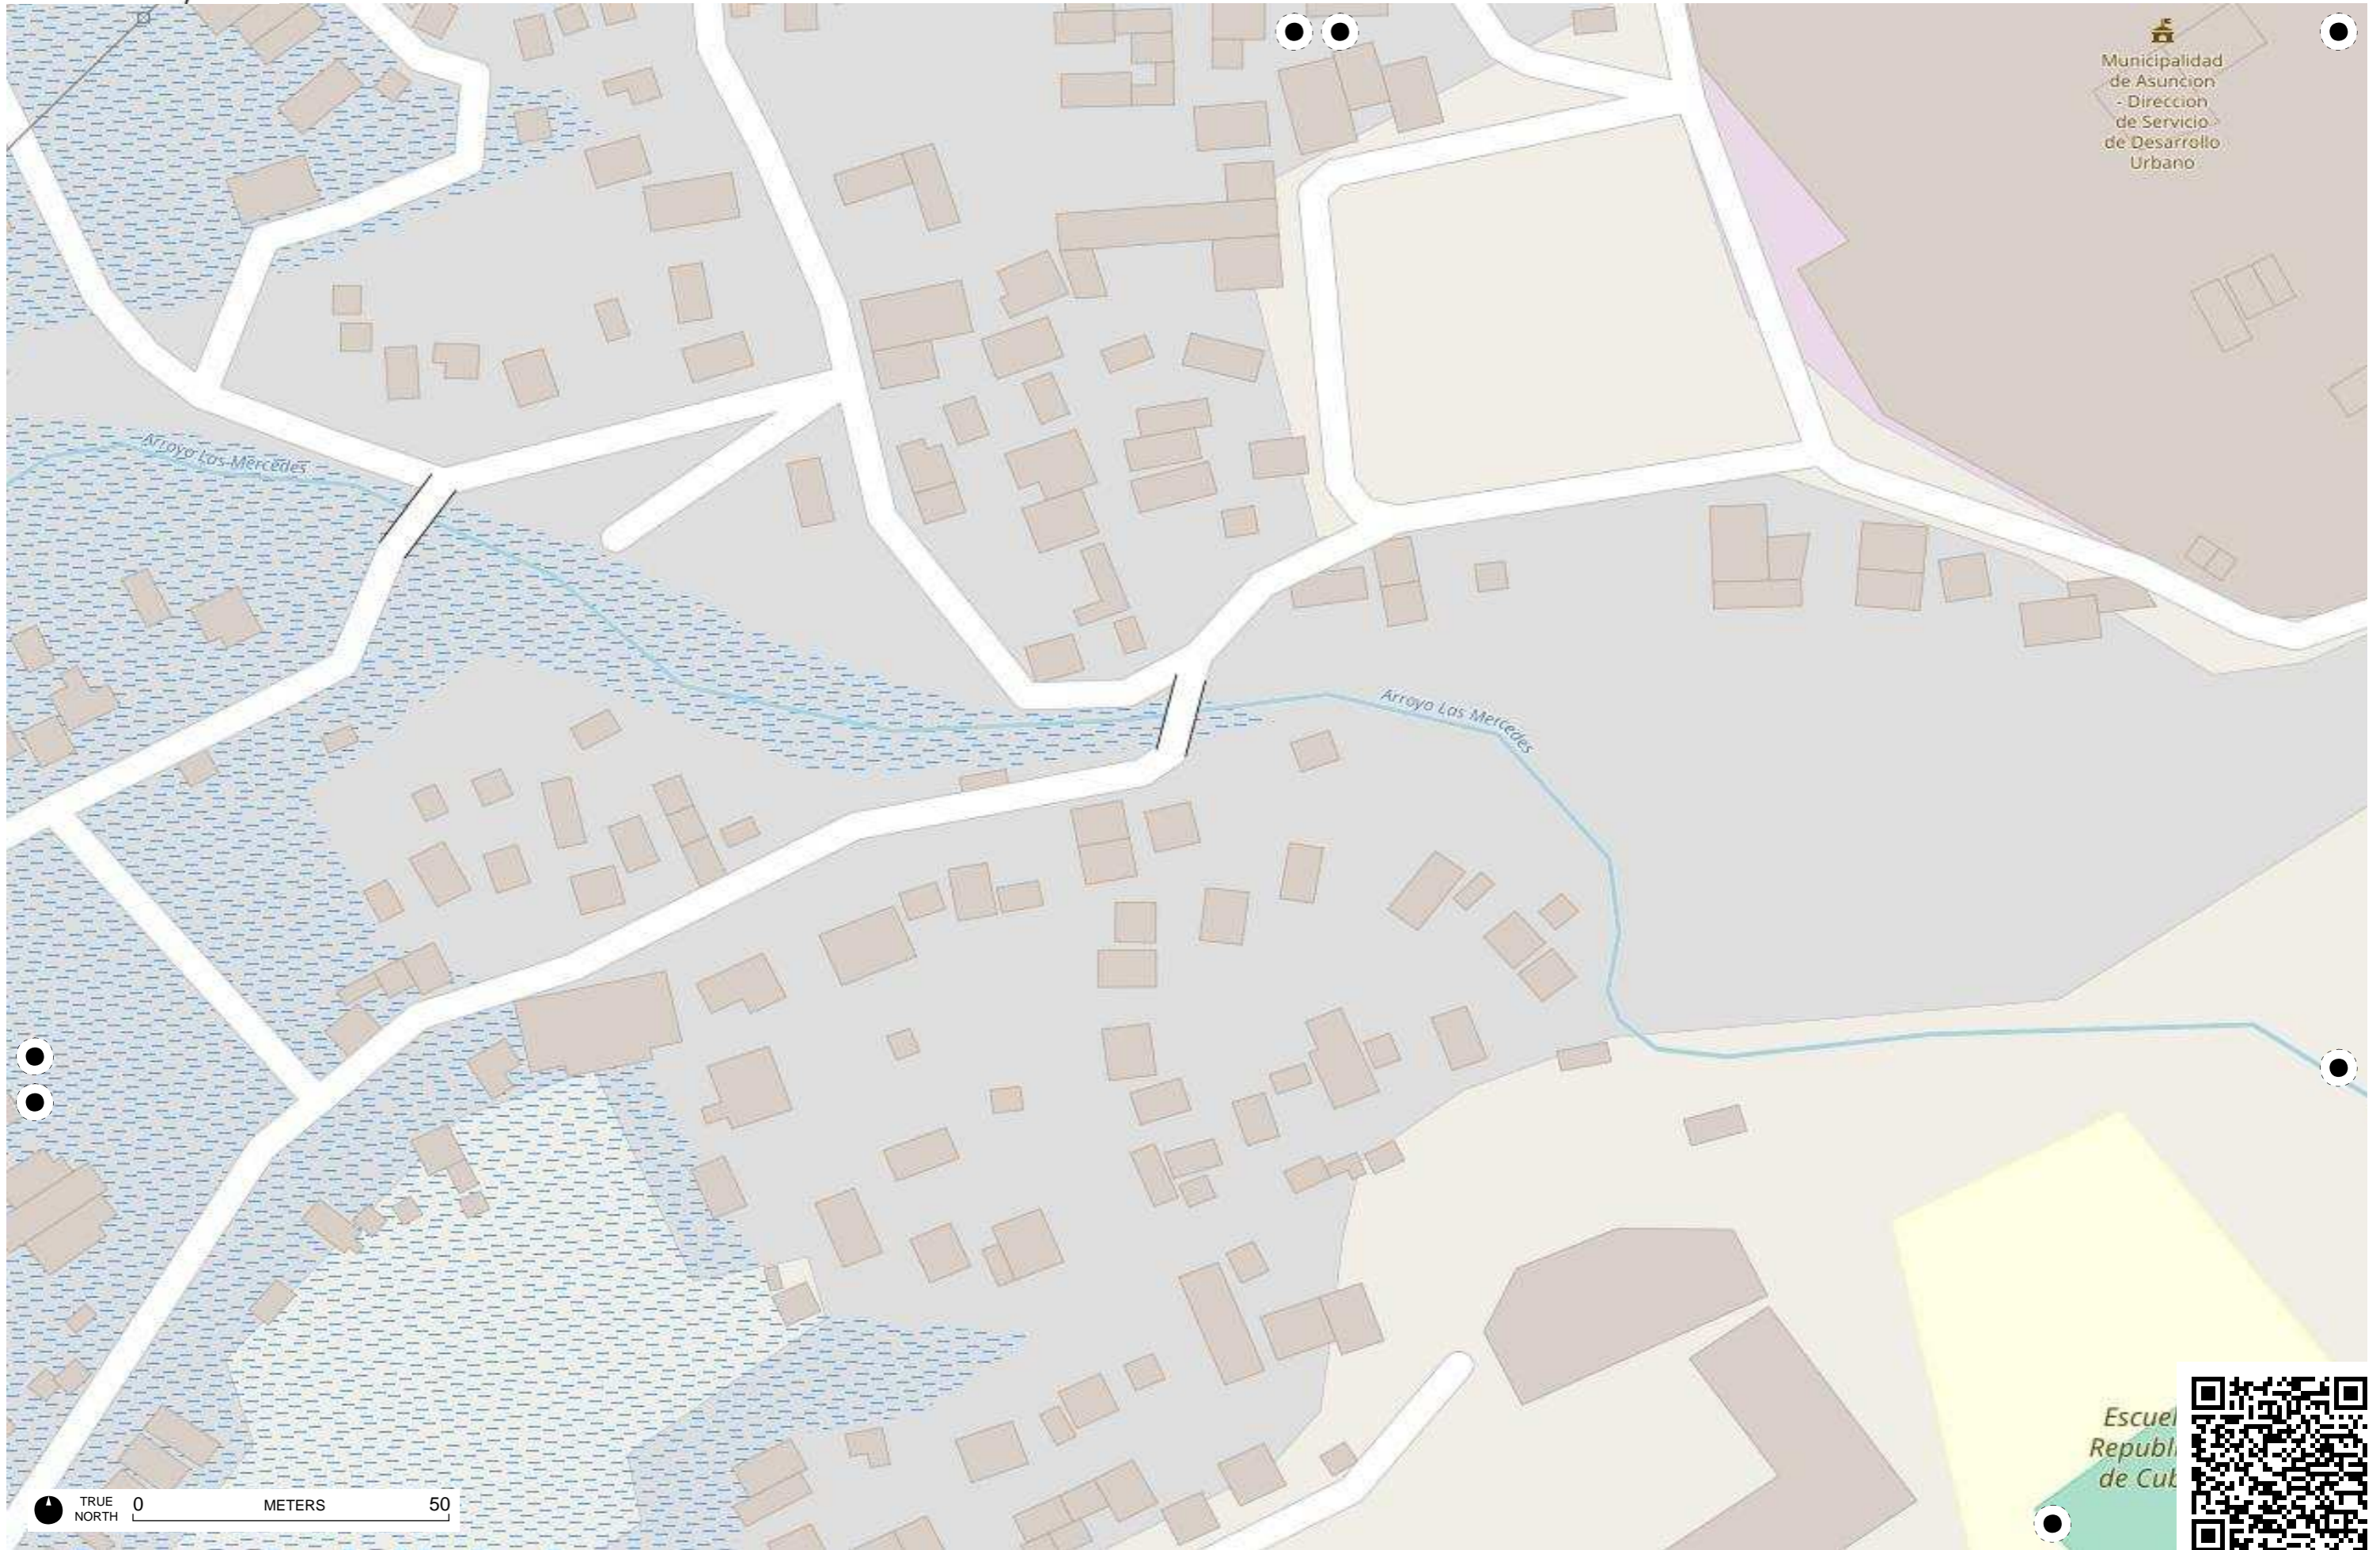

Arroyo Richuelo

Bahía de Asunción

Arroyo Peru

Arroyo Peru

TRUE NORTH 0 METERS 50

Municipalidad de Asuncion
- Direccion de Servicio de Desarrollo Urbano

Escuela Republica de Cuba

TRUE NORTH 0 METERS 50

Arroyo Piachuefo

TRUE NORTH 0 METERS 50

TRUE NORTH 0 METERS 50

TRUE NORTH 0 METERS 50

Ricardo Brugada

TRUE NORTH 0 METERS 50

TRUE NORTH 0 METERS 50

TRUE NORTH 0 METERS 50

TRUE NORTH 0 METERS 50

TRUE NORTH 0 METERS 50

TRUE NORTH 0 METERS 50

TRUE NORTH 0 50 METERS

TRUE NORTH 0 METERS 50

TRUE NORTH 0 METERS 50

TRUE NORTH 0 METERS 50

TRUE NORTH 0 METERS 50

TRUE NORTH 0 METERS 50