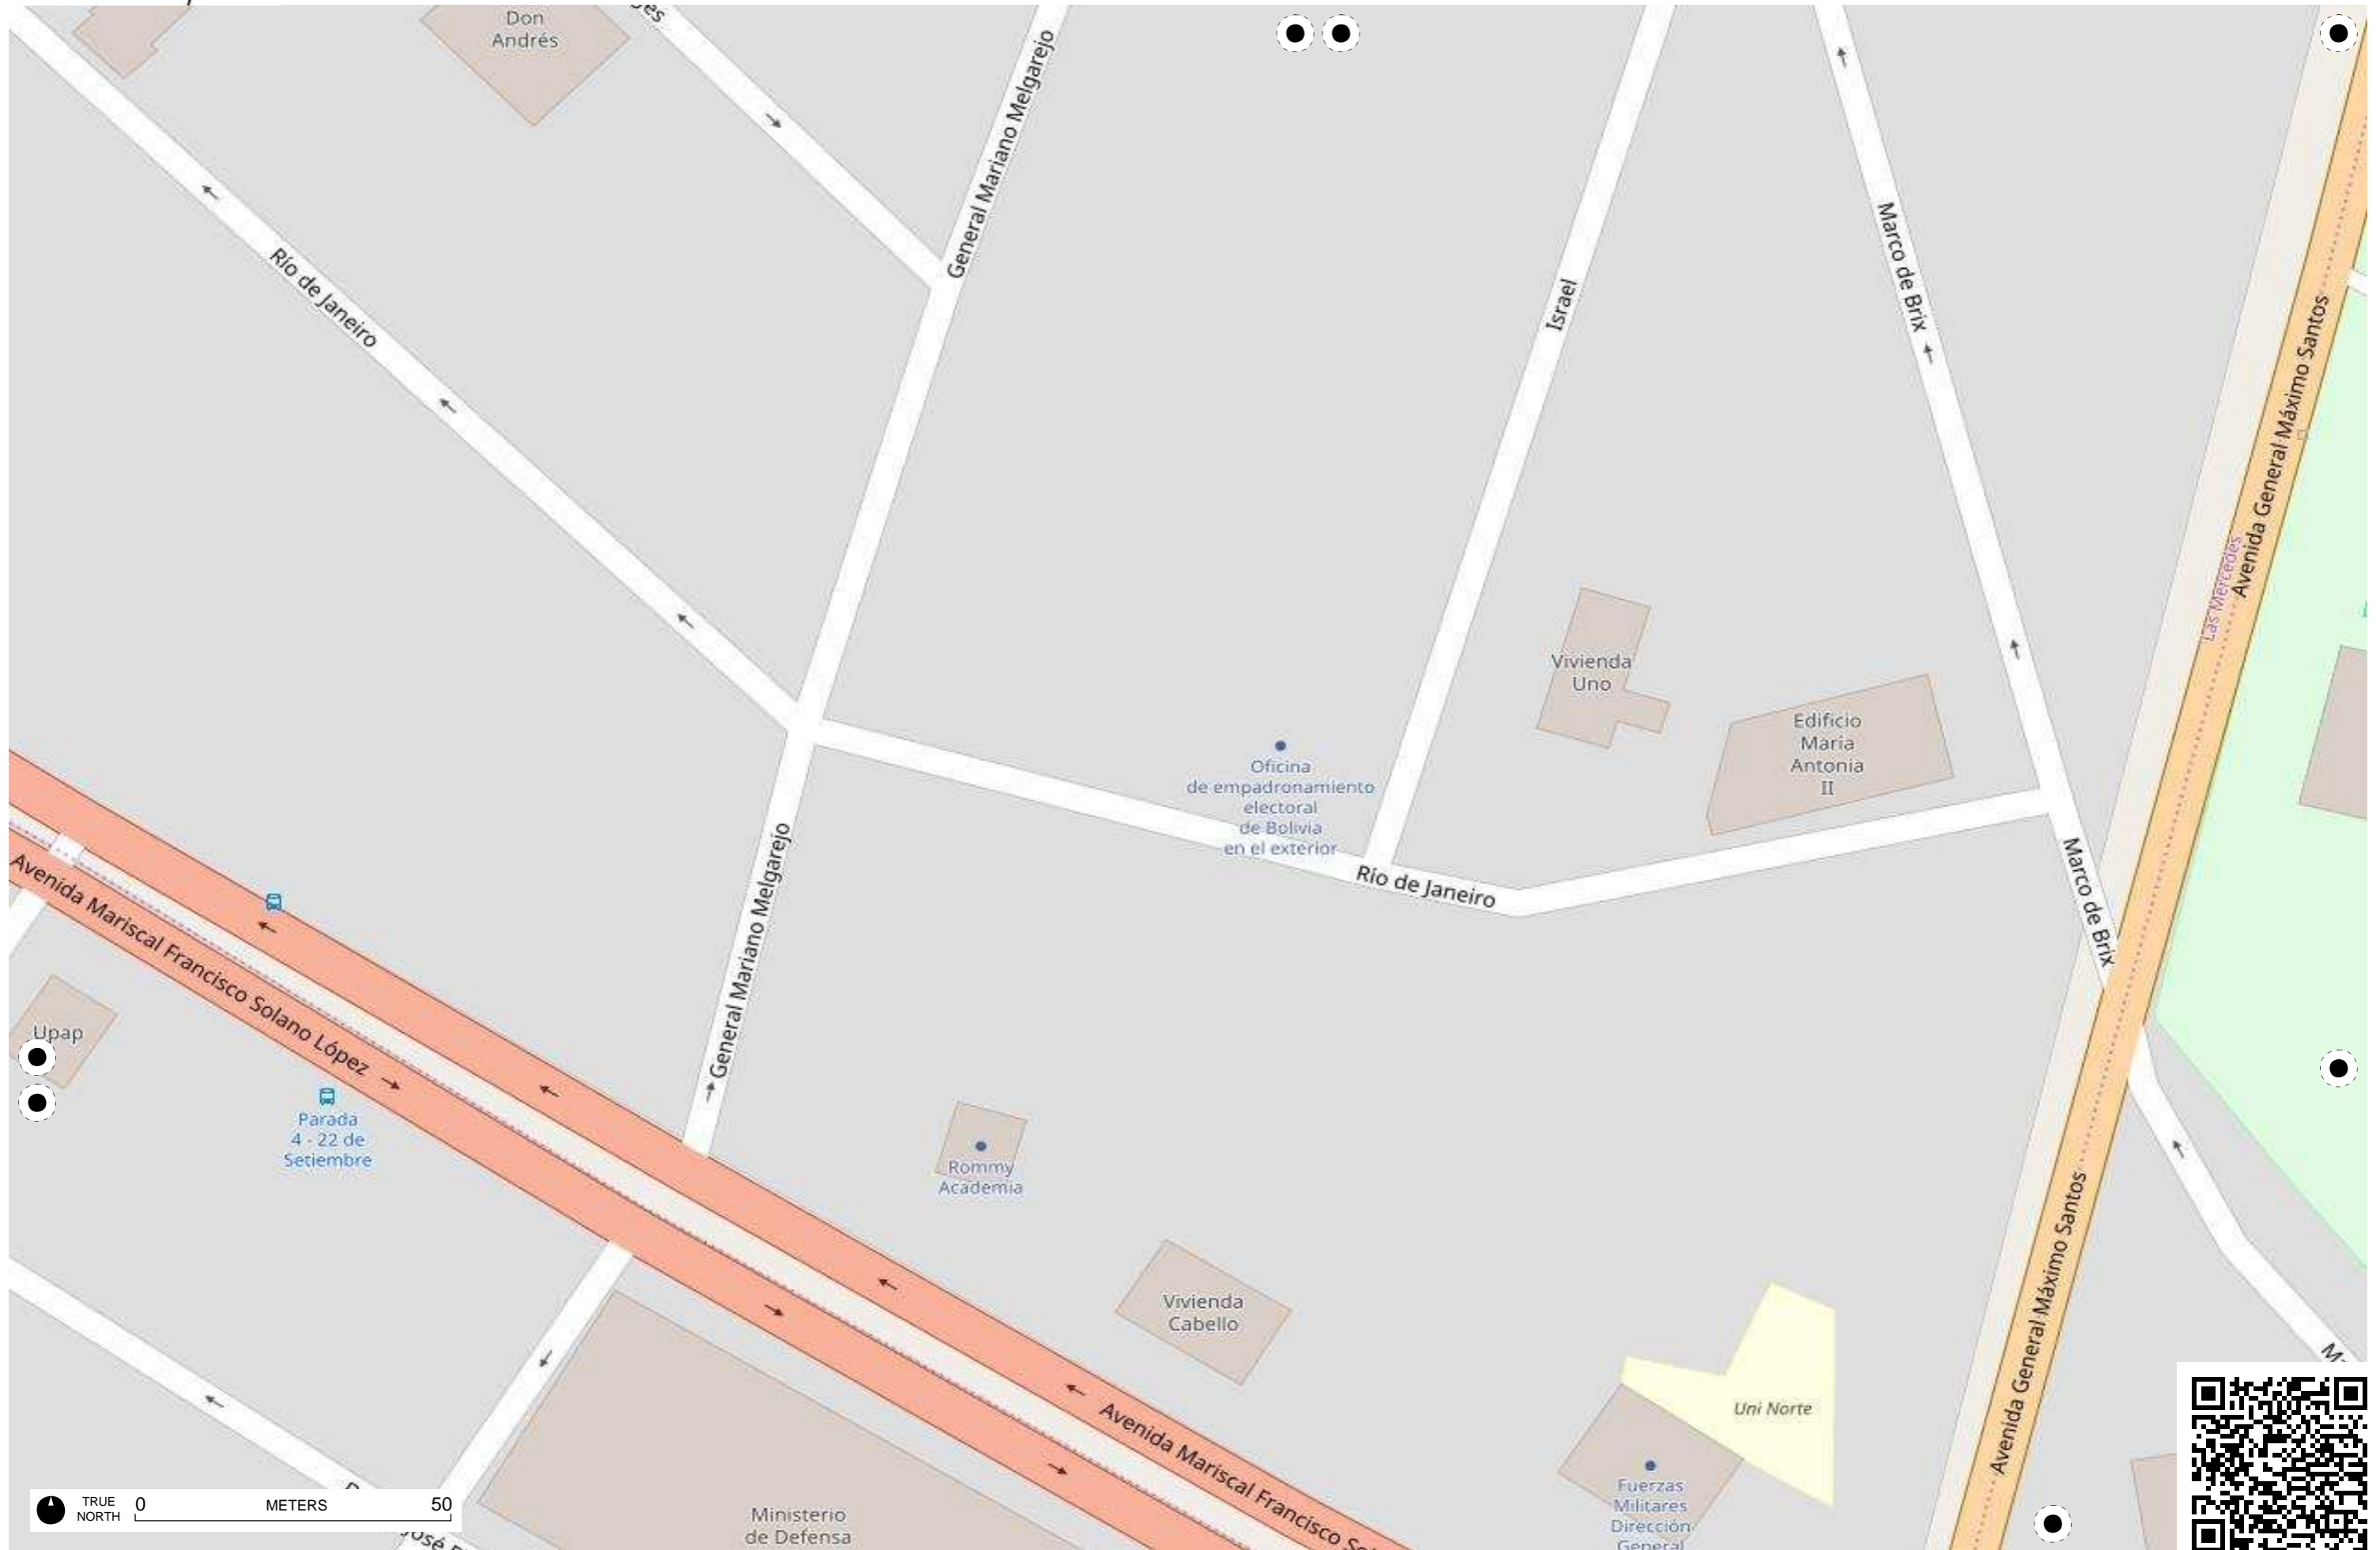

Arroyo Richuelo

Bahía de Asunción

Arroyo Peru

Arroyo Peru

TRUE NORTH 0 METERS 50

Municipalidad de Asuncion
- Direccion de Servicio de Desarrollo Urbano

Escuela Republica de Cuba

TRUE NORTH 0 METERS 50

TRUE NORTH 0 METERS 50

TRUE NORTH 0 METERS 50

TRUE NORTH 0 METERS 50

TRUE NORTH 0 50 METERS

TRUE NORTH 0 METERS 50

TRUE NORTH 0 METERS 50

TRUE NORTH 0 METERS 50

TRUE NORTH 0 METERS 50