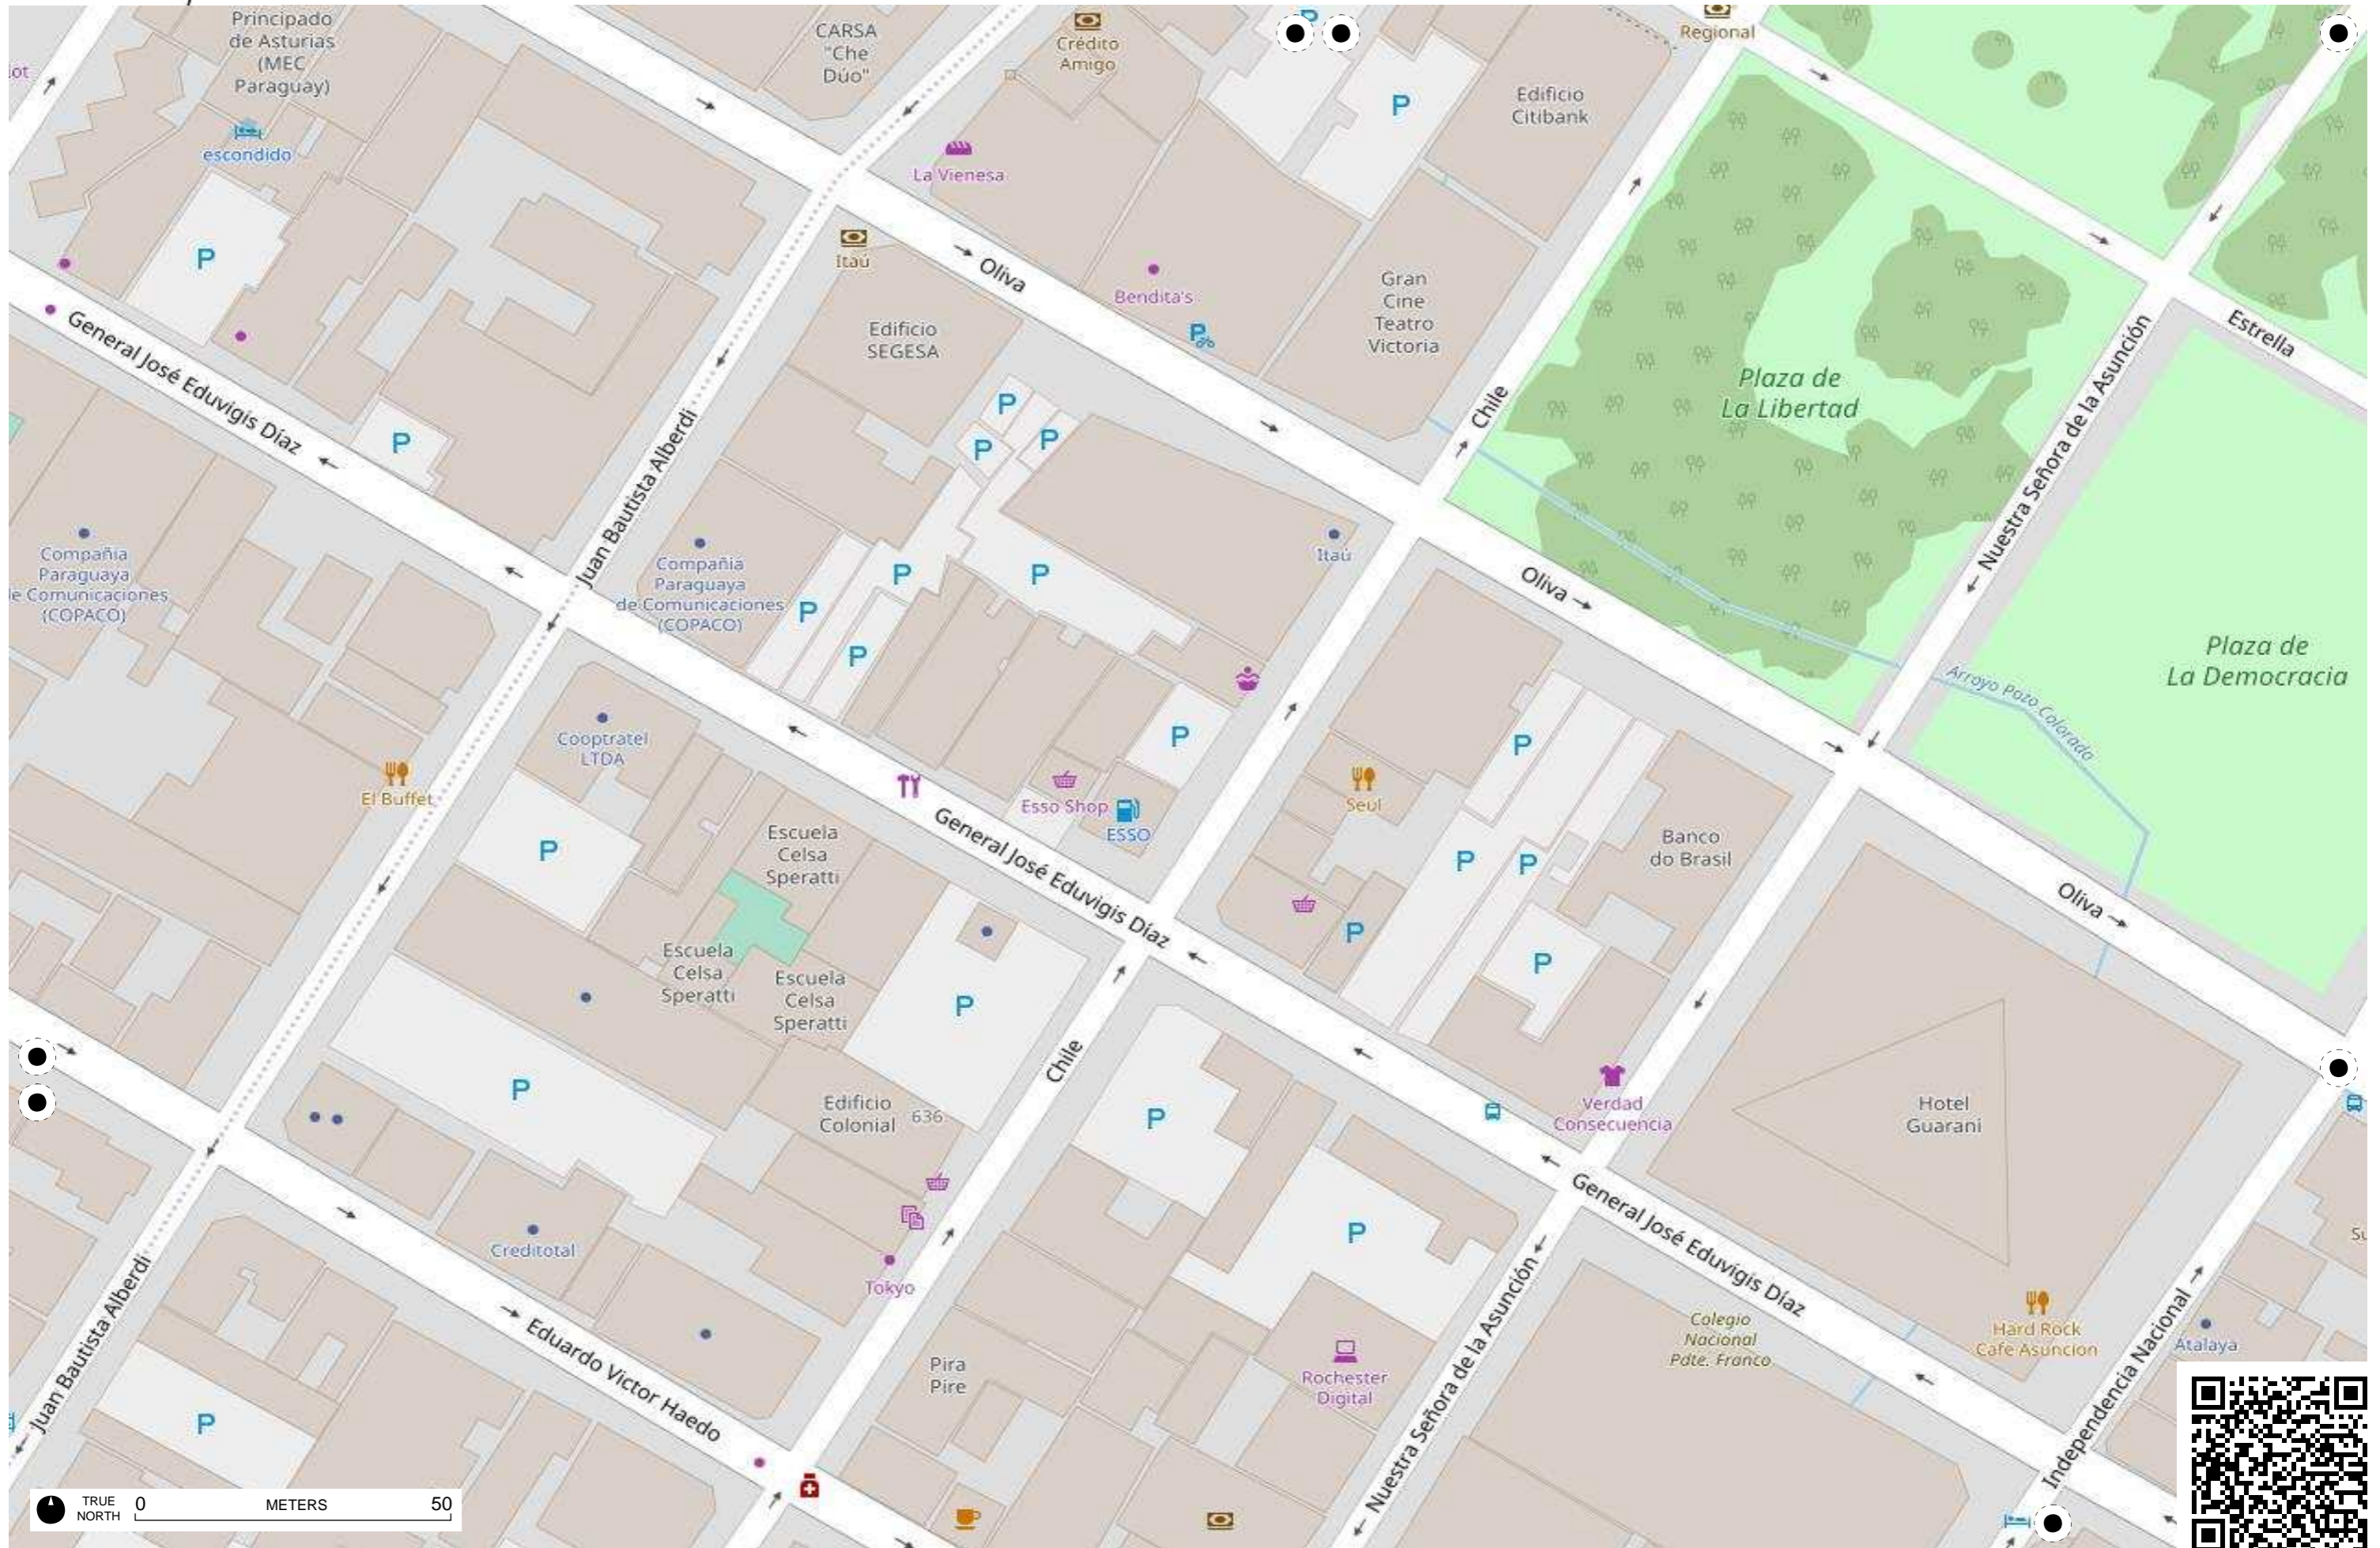

Arroyo Richuelo

Bahía de Asunción

Arroyo Peru

Arroyo Peru

TRUE NORTH 0 METERS 50

Municipalidad de Asuncion
- Direccion de Servicio de Desarrollo Urbano

Escuela Republica de Cuba

TRUE NORTH 0 METERS 50

TRUE NORTH 0 METERS 50

TRUE NORTH 0 METERS 50

TRUE NORTH 0 METERS 50

TRUE NORTH 0 50 METERS

TRUE NORTH 0 METERS 50

TRUE NORTH 0 METERS 50

TRUE NORTH 0 METERS 50

TRUE NORTH 0 METERS 50