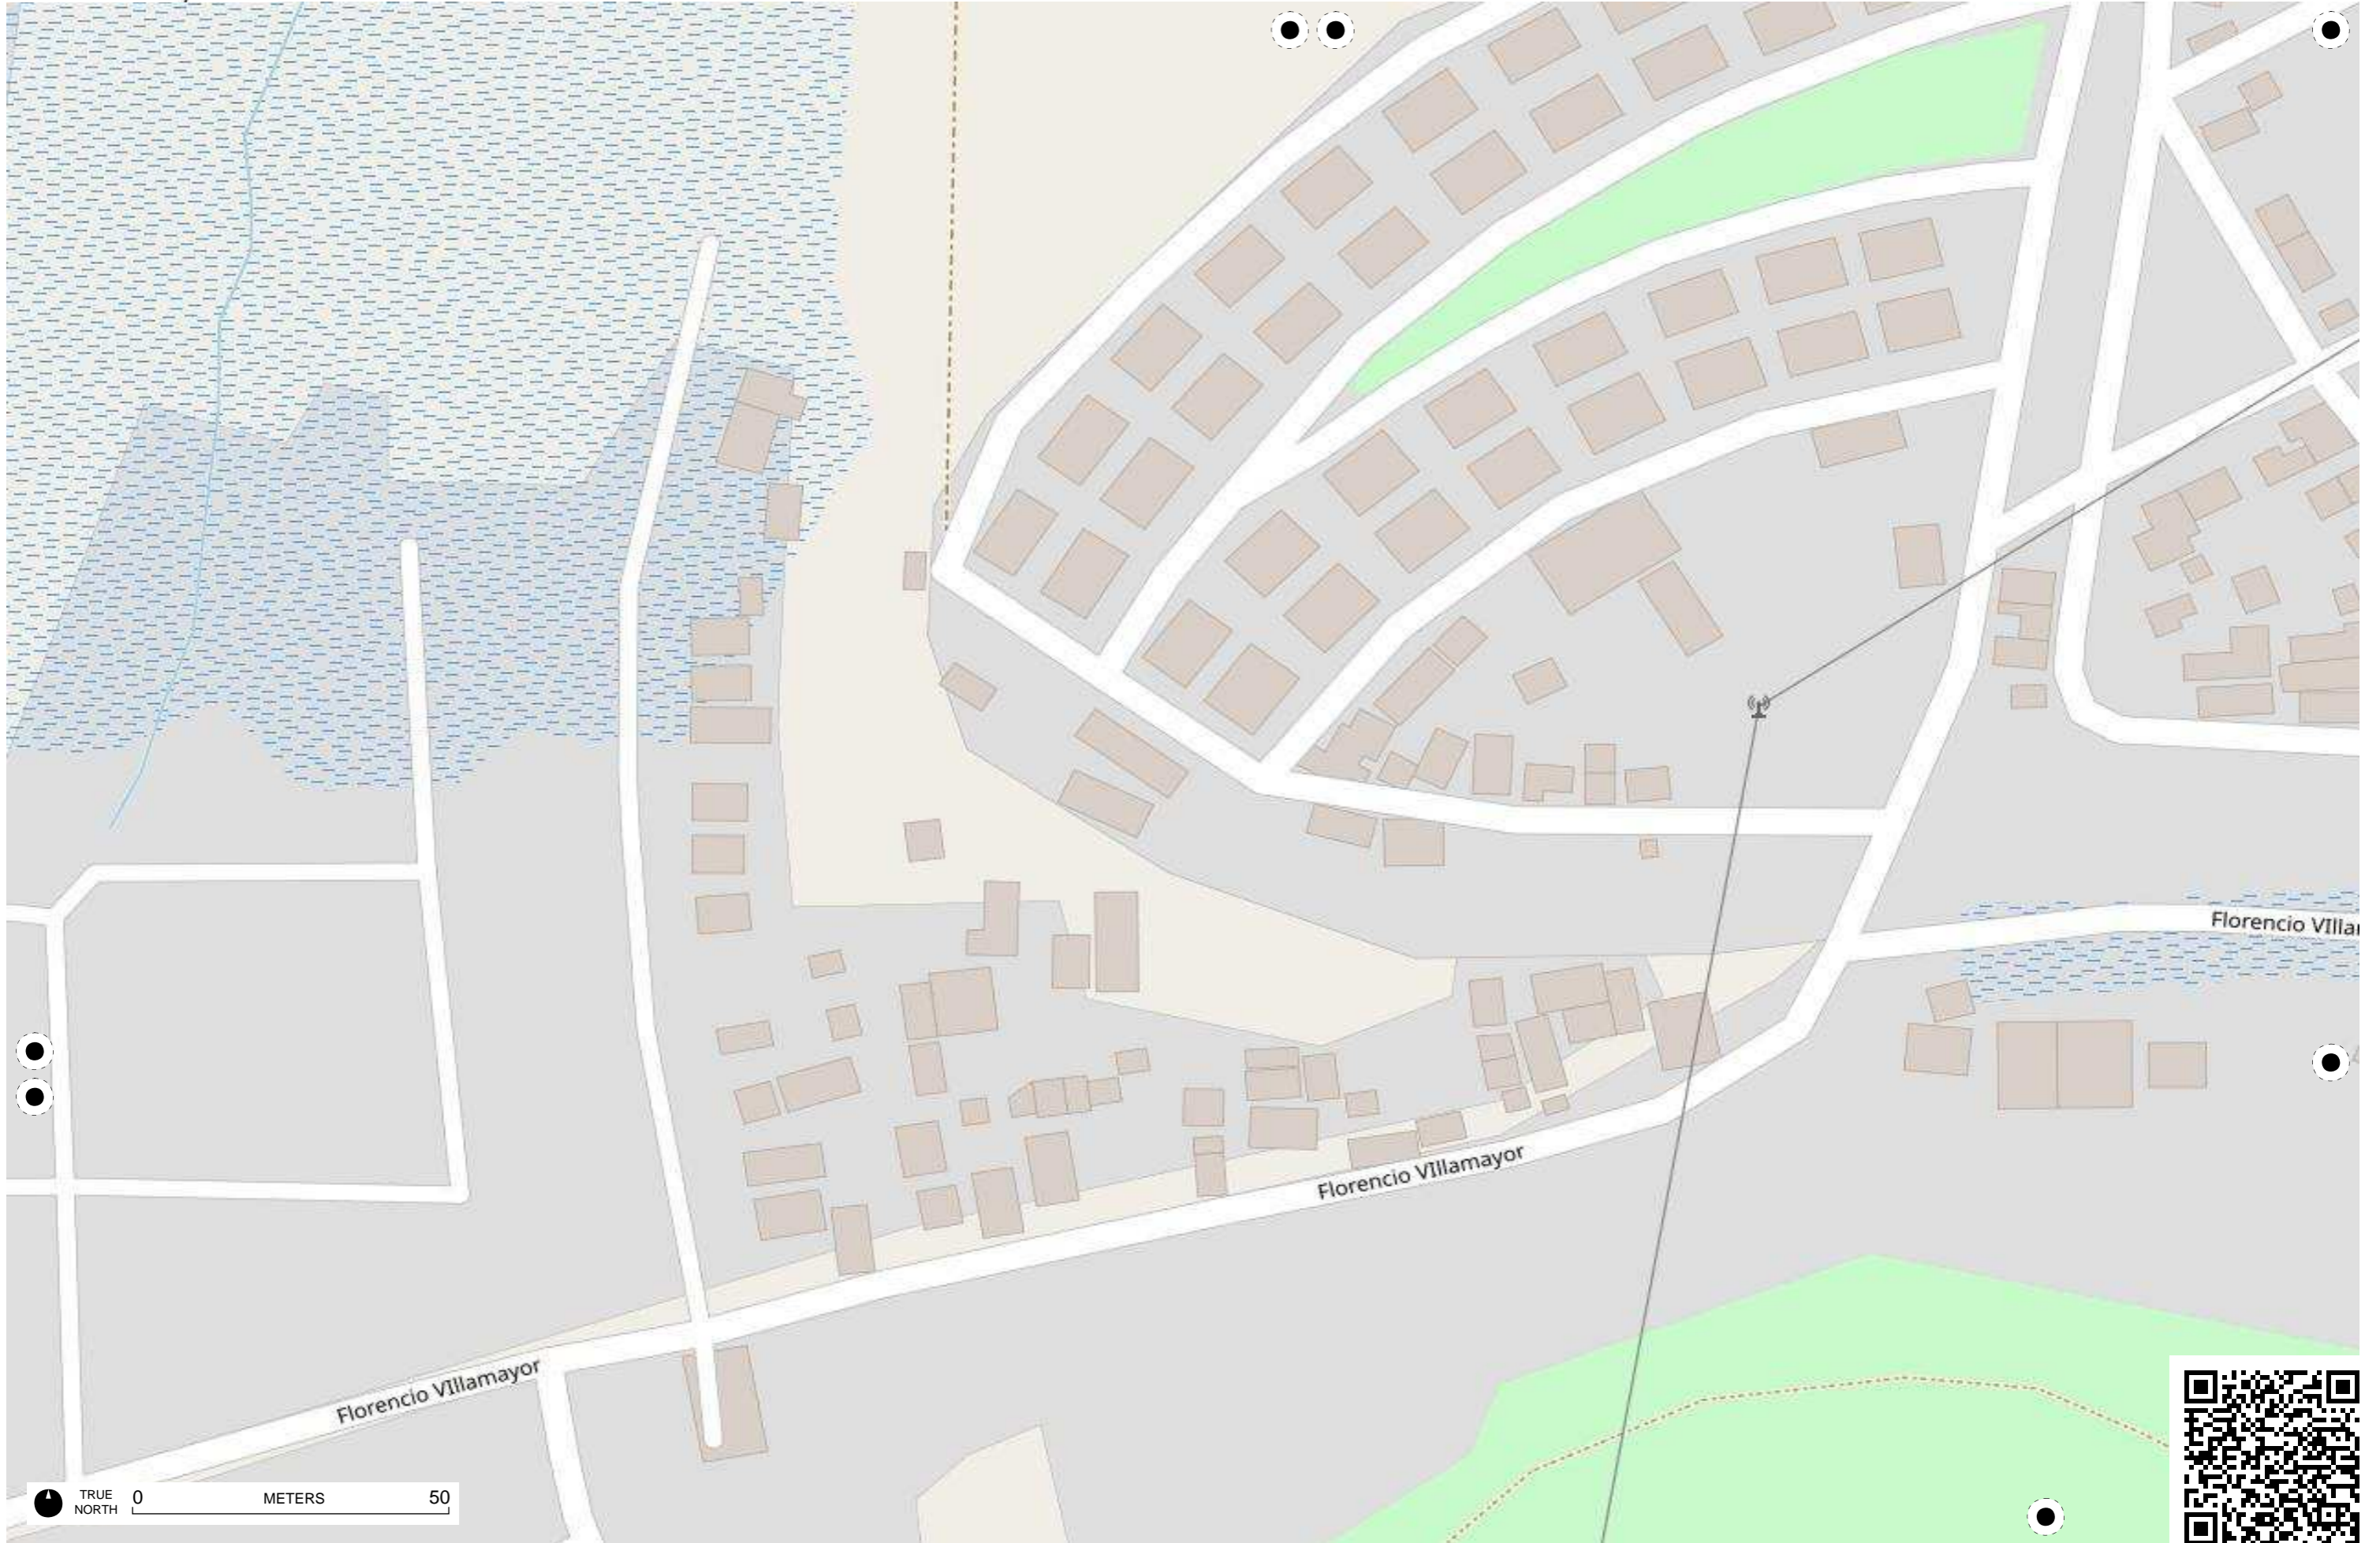

Arroyo Richuelo

Bahía de Asunción

Arroyo Peru

Arroyo Peru

TRUE NORTH 0 METERS 50

Municipalidad de Asuncion
- Direccion de Servicio de Desarrollo Urbano

Escuela Republica de Cuba

TRUE NORTH 0 METERS 50

Arroyo Piachuefo

TRUE NORTH 0 METERS 50

TRUE NORTH 0 METERS 50

TRUE NORTH 0 METERS 50

Ricardo Brugada

TRUE NORTH 0 METERS 50

TRUE NORTH 0 METERS 50

TRUE NORTH 0 METERS 50

TRUE NORTH 0 METERS 50

TRUE NORTH 0 METERS 50

TRUE NORTH 0 METERS 50

TRUE NORTH 0 50 METERS

TRUE NORTH 0 METERS 50

TRUE NORTH 0 METERS 50

TRUE NORTH 0 METERS 50

TRUE NORTH 0 METERS 50

TRUE NORTH 0 METERS 50