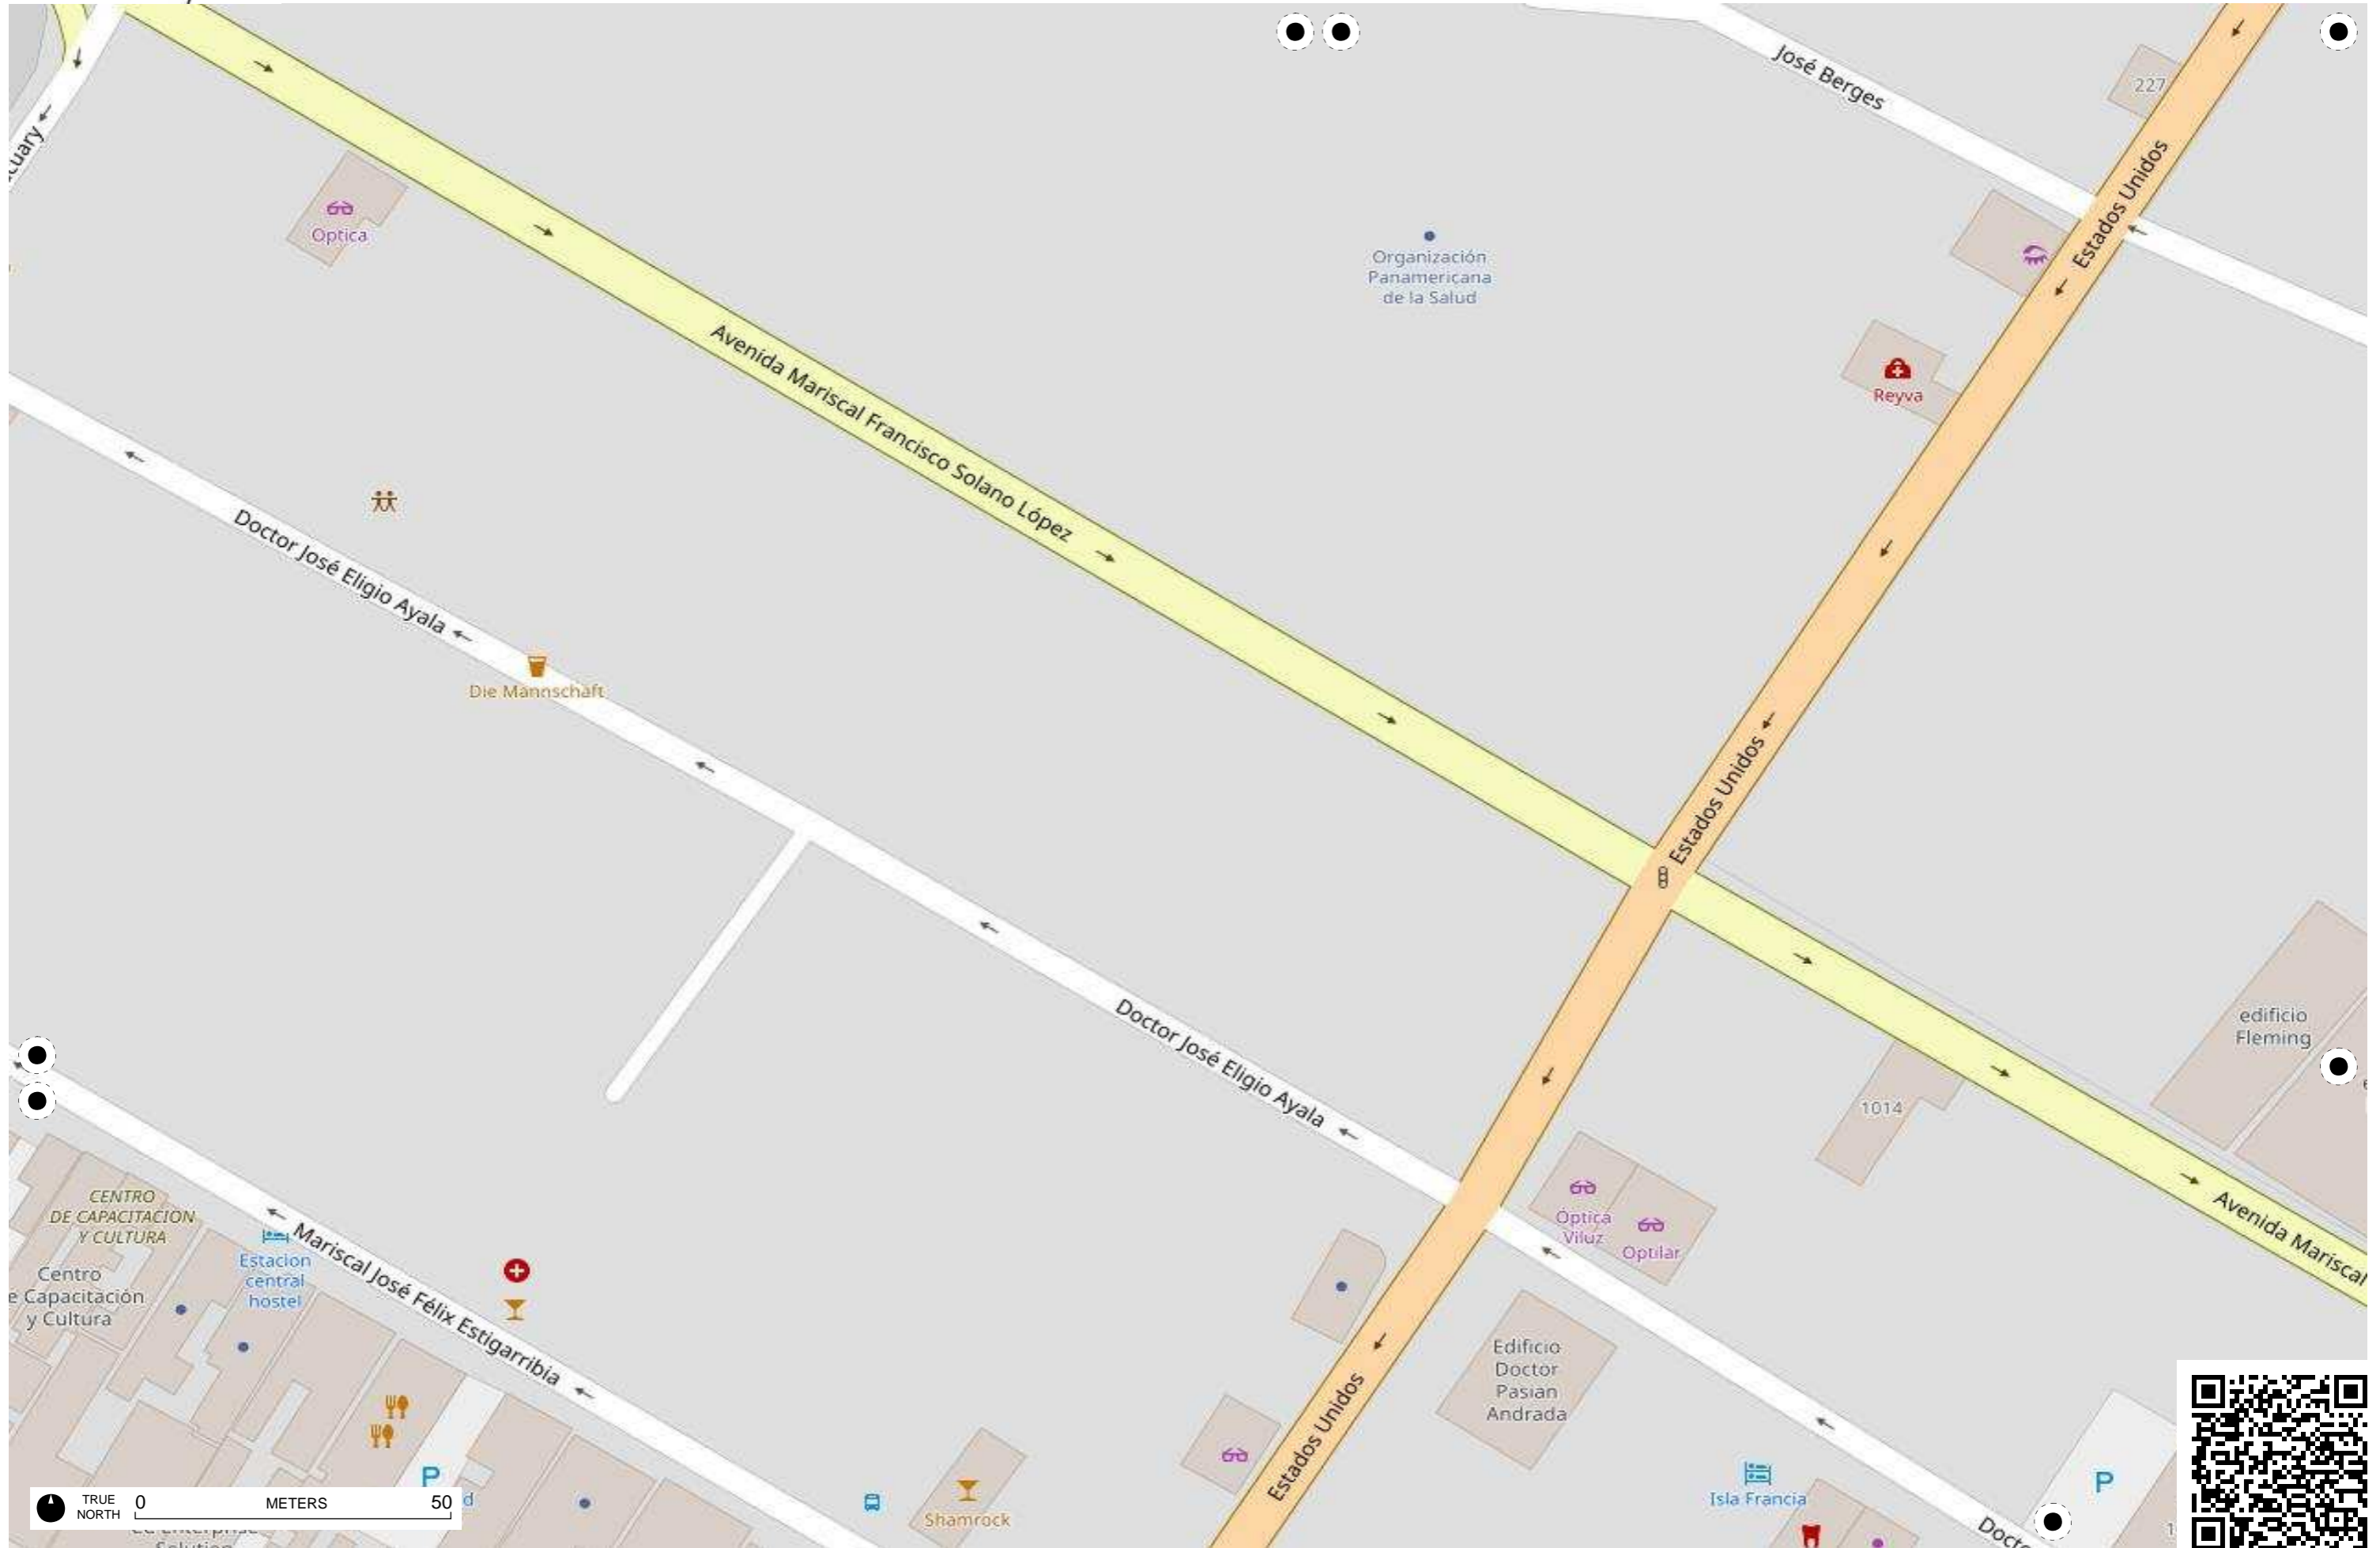

Arroyo Richuelo

Bahía de Asunción

Arroyo Peru

Arroyo Peru

TRUE NORTH 0 METERS 50

Municipalidad de Asuncion
- Direccion de Servicio de Desarrollo Urbano

Escuela Republica de Cuba

TRUE NORTH 0 METERS 50

TRUE NORTH 0 METERS 50

TRUE NORTH 0 METERS 50

TRUE NORTH 0 METERS 50

TRUE NORTH 0 50 METERS

TRUE NORTH 0 METERS 50

TRUE NORTH 0 METERS 50

TRUE NORTH 0 METERS 50

TRUE NORTH 0 METERS 50