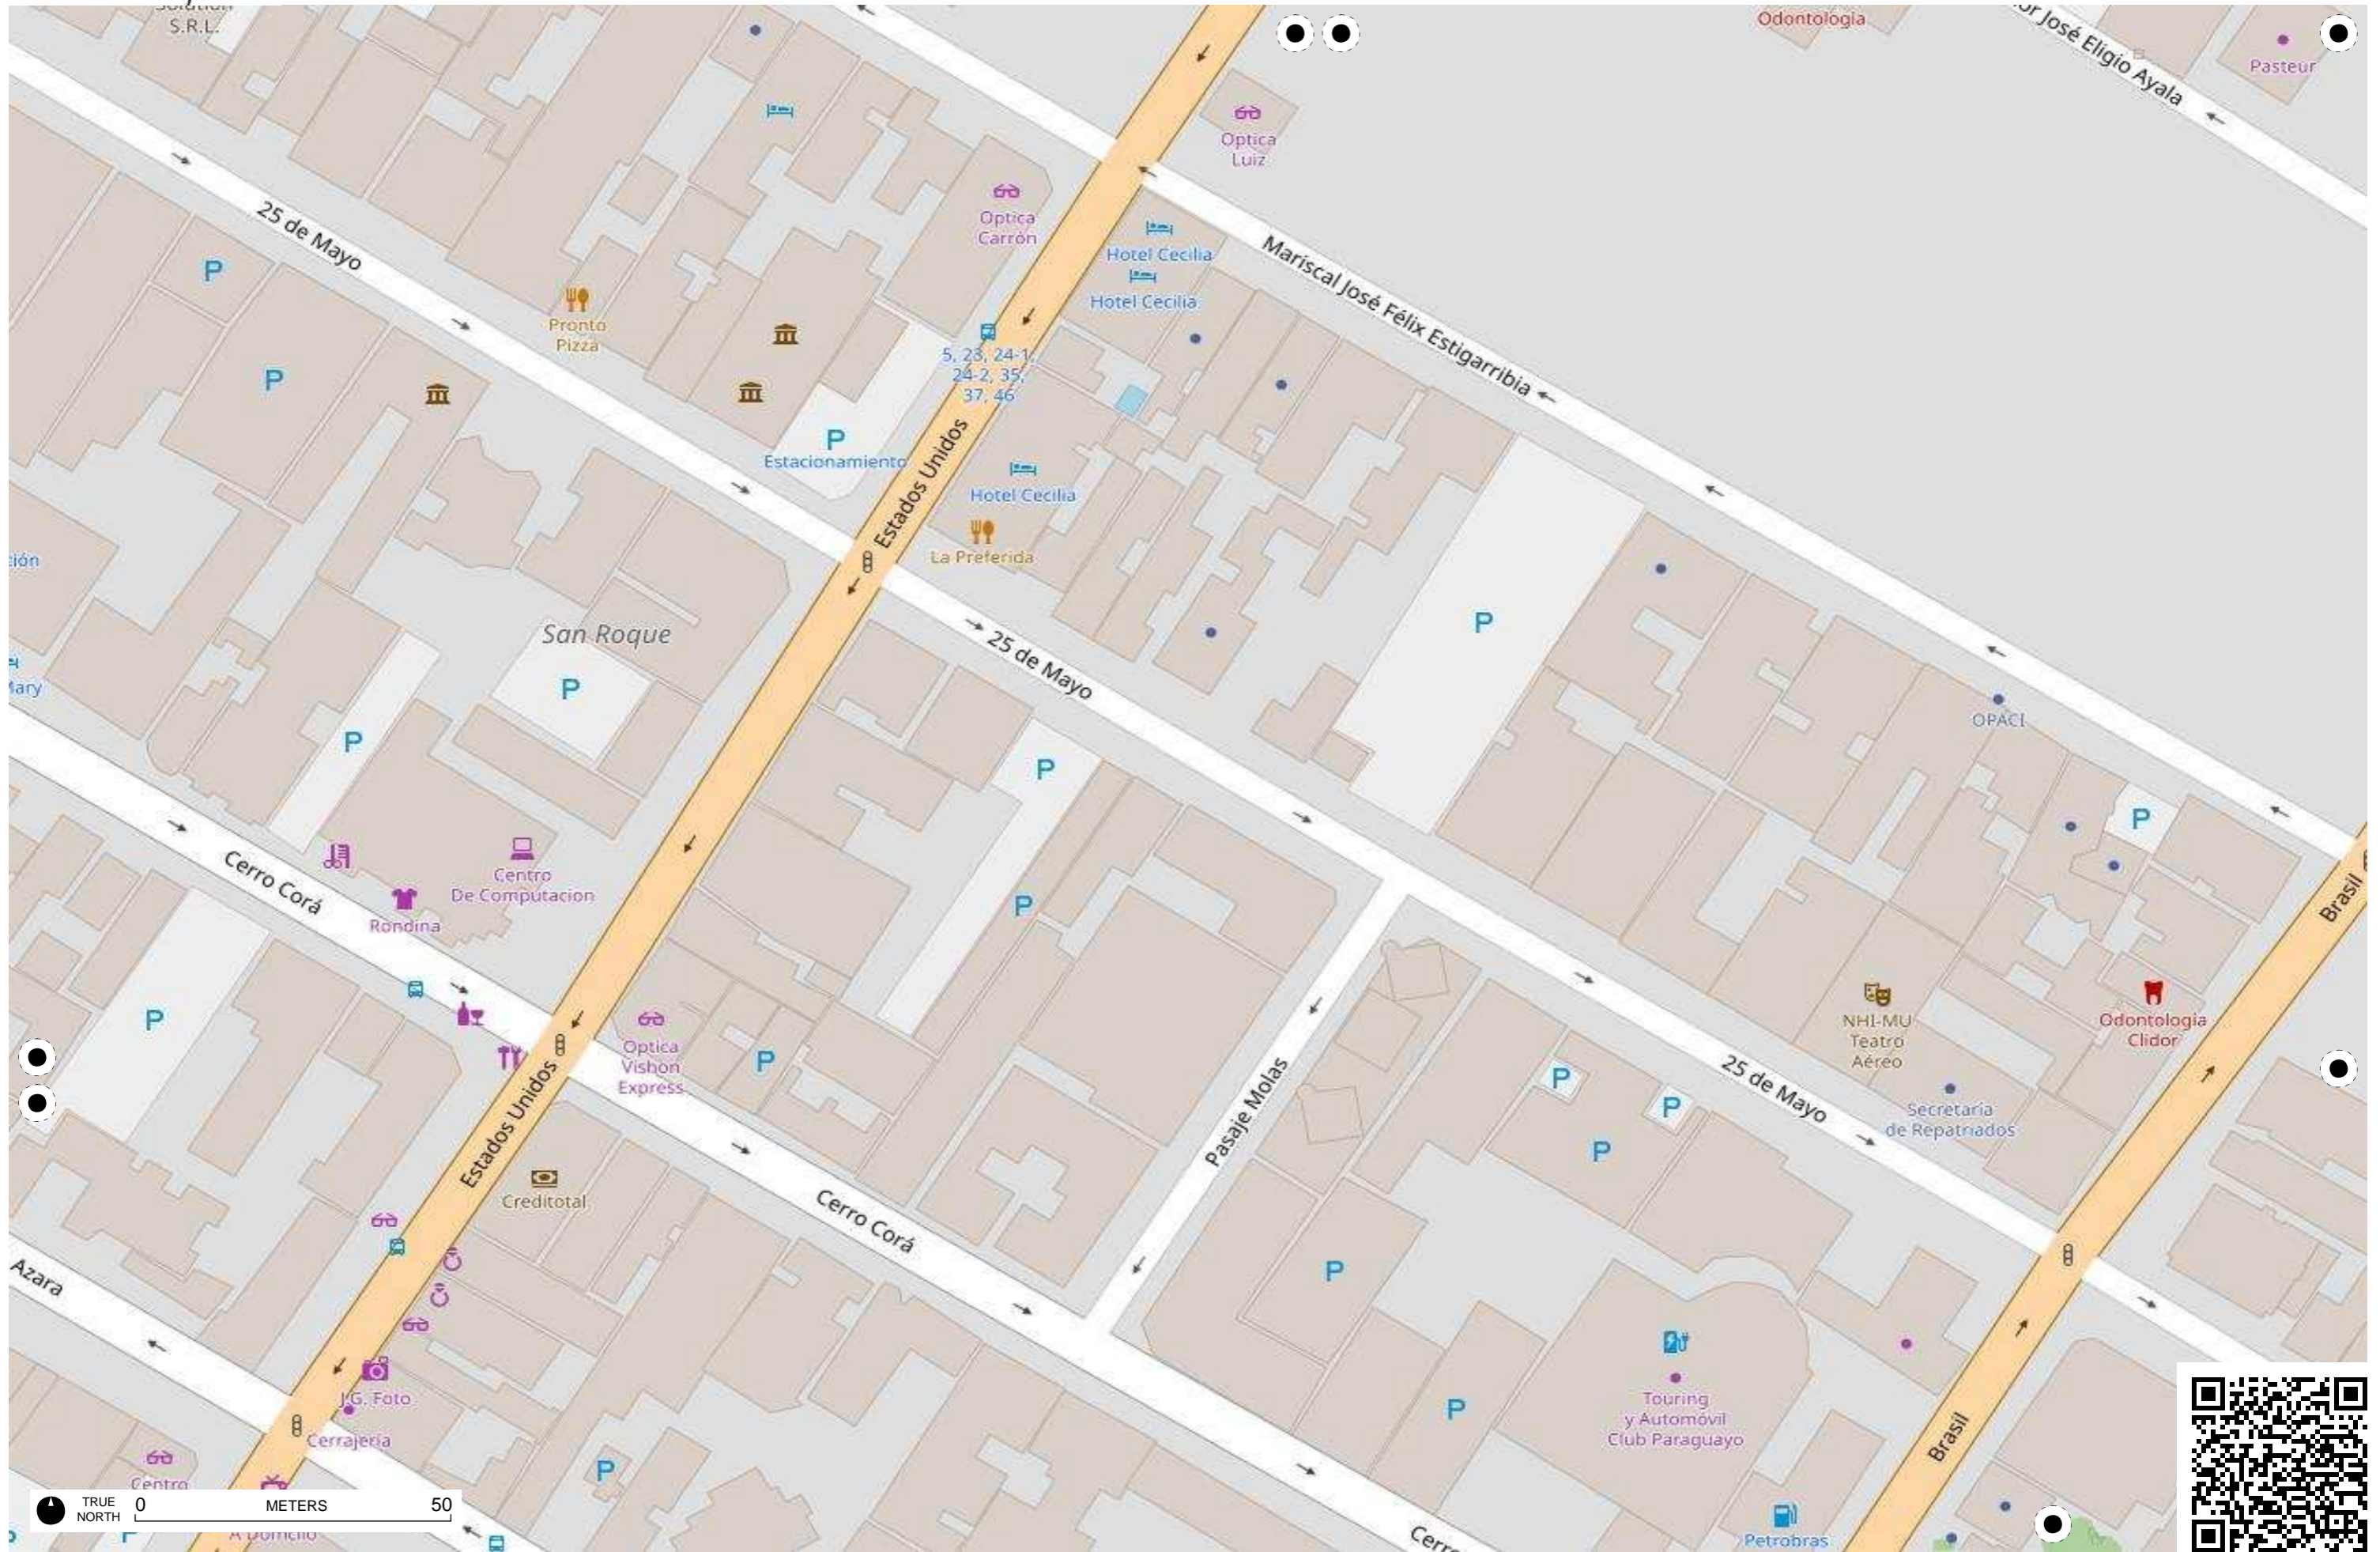

Arroyo Richuelo

Bahía de Asunción

Arroyo Peru

Arroyo Peru

TRUE NORTH 0 METERS 50

Municipalidad de Asuncion
- Direccion de Servicio de Desarrollo Urbano

Escuela Republica de Cuba

TRUE NORTH 0 METERS 50

TRUE NORTH 0 METERS 50

TRUE NORTH 0 METERS 50

TRUE NORTH 0 METERS 50

TRUE NORTH 0 50 METERS

TRUE NORTH 0 METERS 50

TRUE NORTH 0 METERS 50

TRUE NORTH 0 METERS 50

TRUE NORTH 0 METERS 50