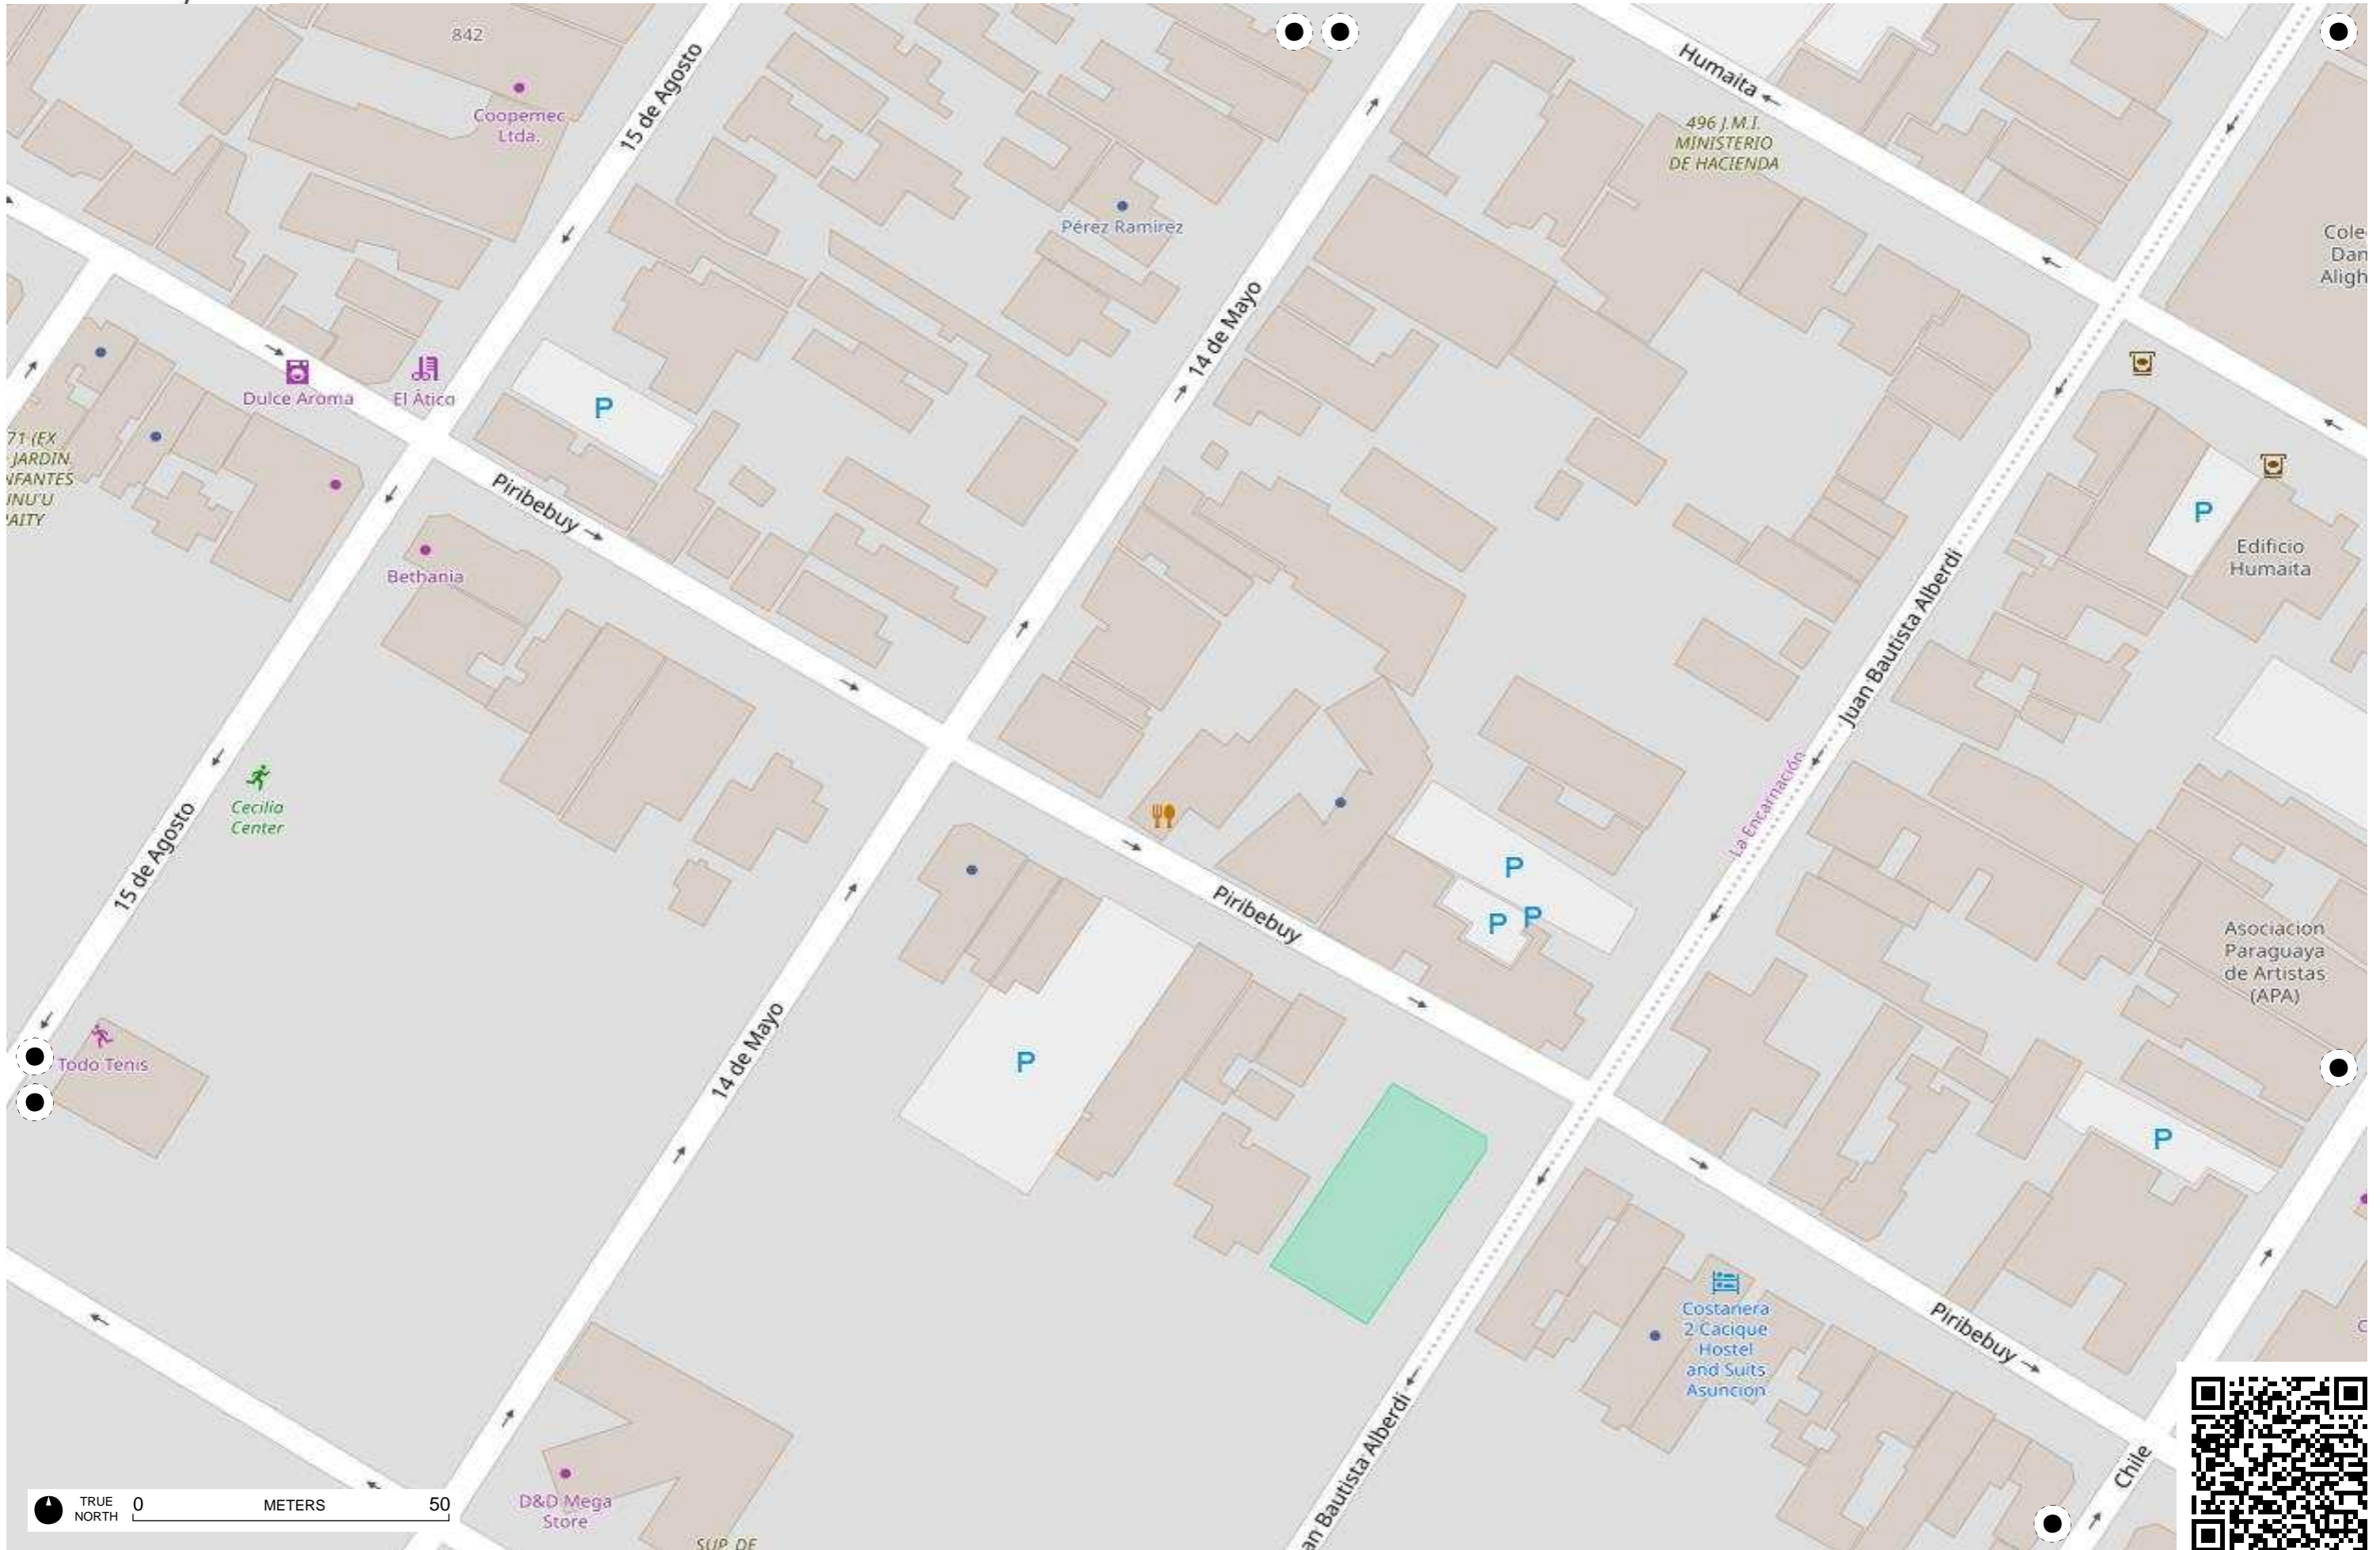

Arroyo Richuelo

Bahía de Asunción

Arroyo Peru

Arroyo Peru

TRUE NORTH 0 METERS 50

Municipalidad de Asuncion
- Direccion de Servicio de Desarrollo Urbano

Escuela Republica de Cuba

TRUE NORTH 0 METERS 50

TRUE NORTH 0 METERS 50

TRUE NORTH 0 METERS 50

TRUE NORTH 0 METERS 50

TRUE NORTH 0 50 METERS

TRUE NORTH 0 METERS 50

TRUE NORTH 0 METERS 50

TRUE NORTH 0 METERS 50

TRUE NORTH 0 METERS 50