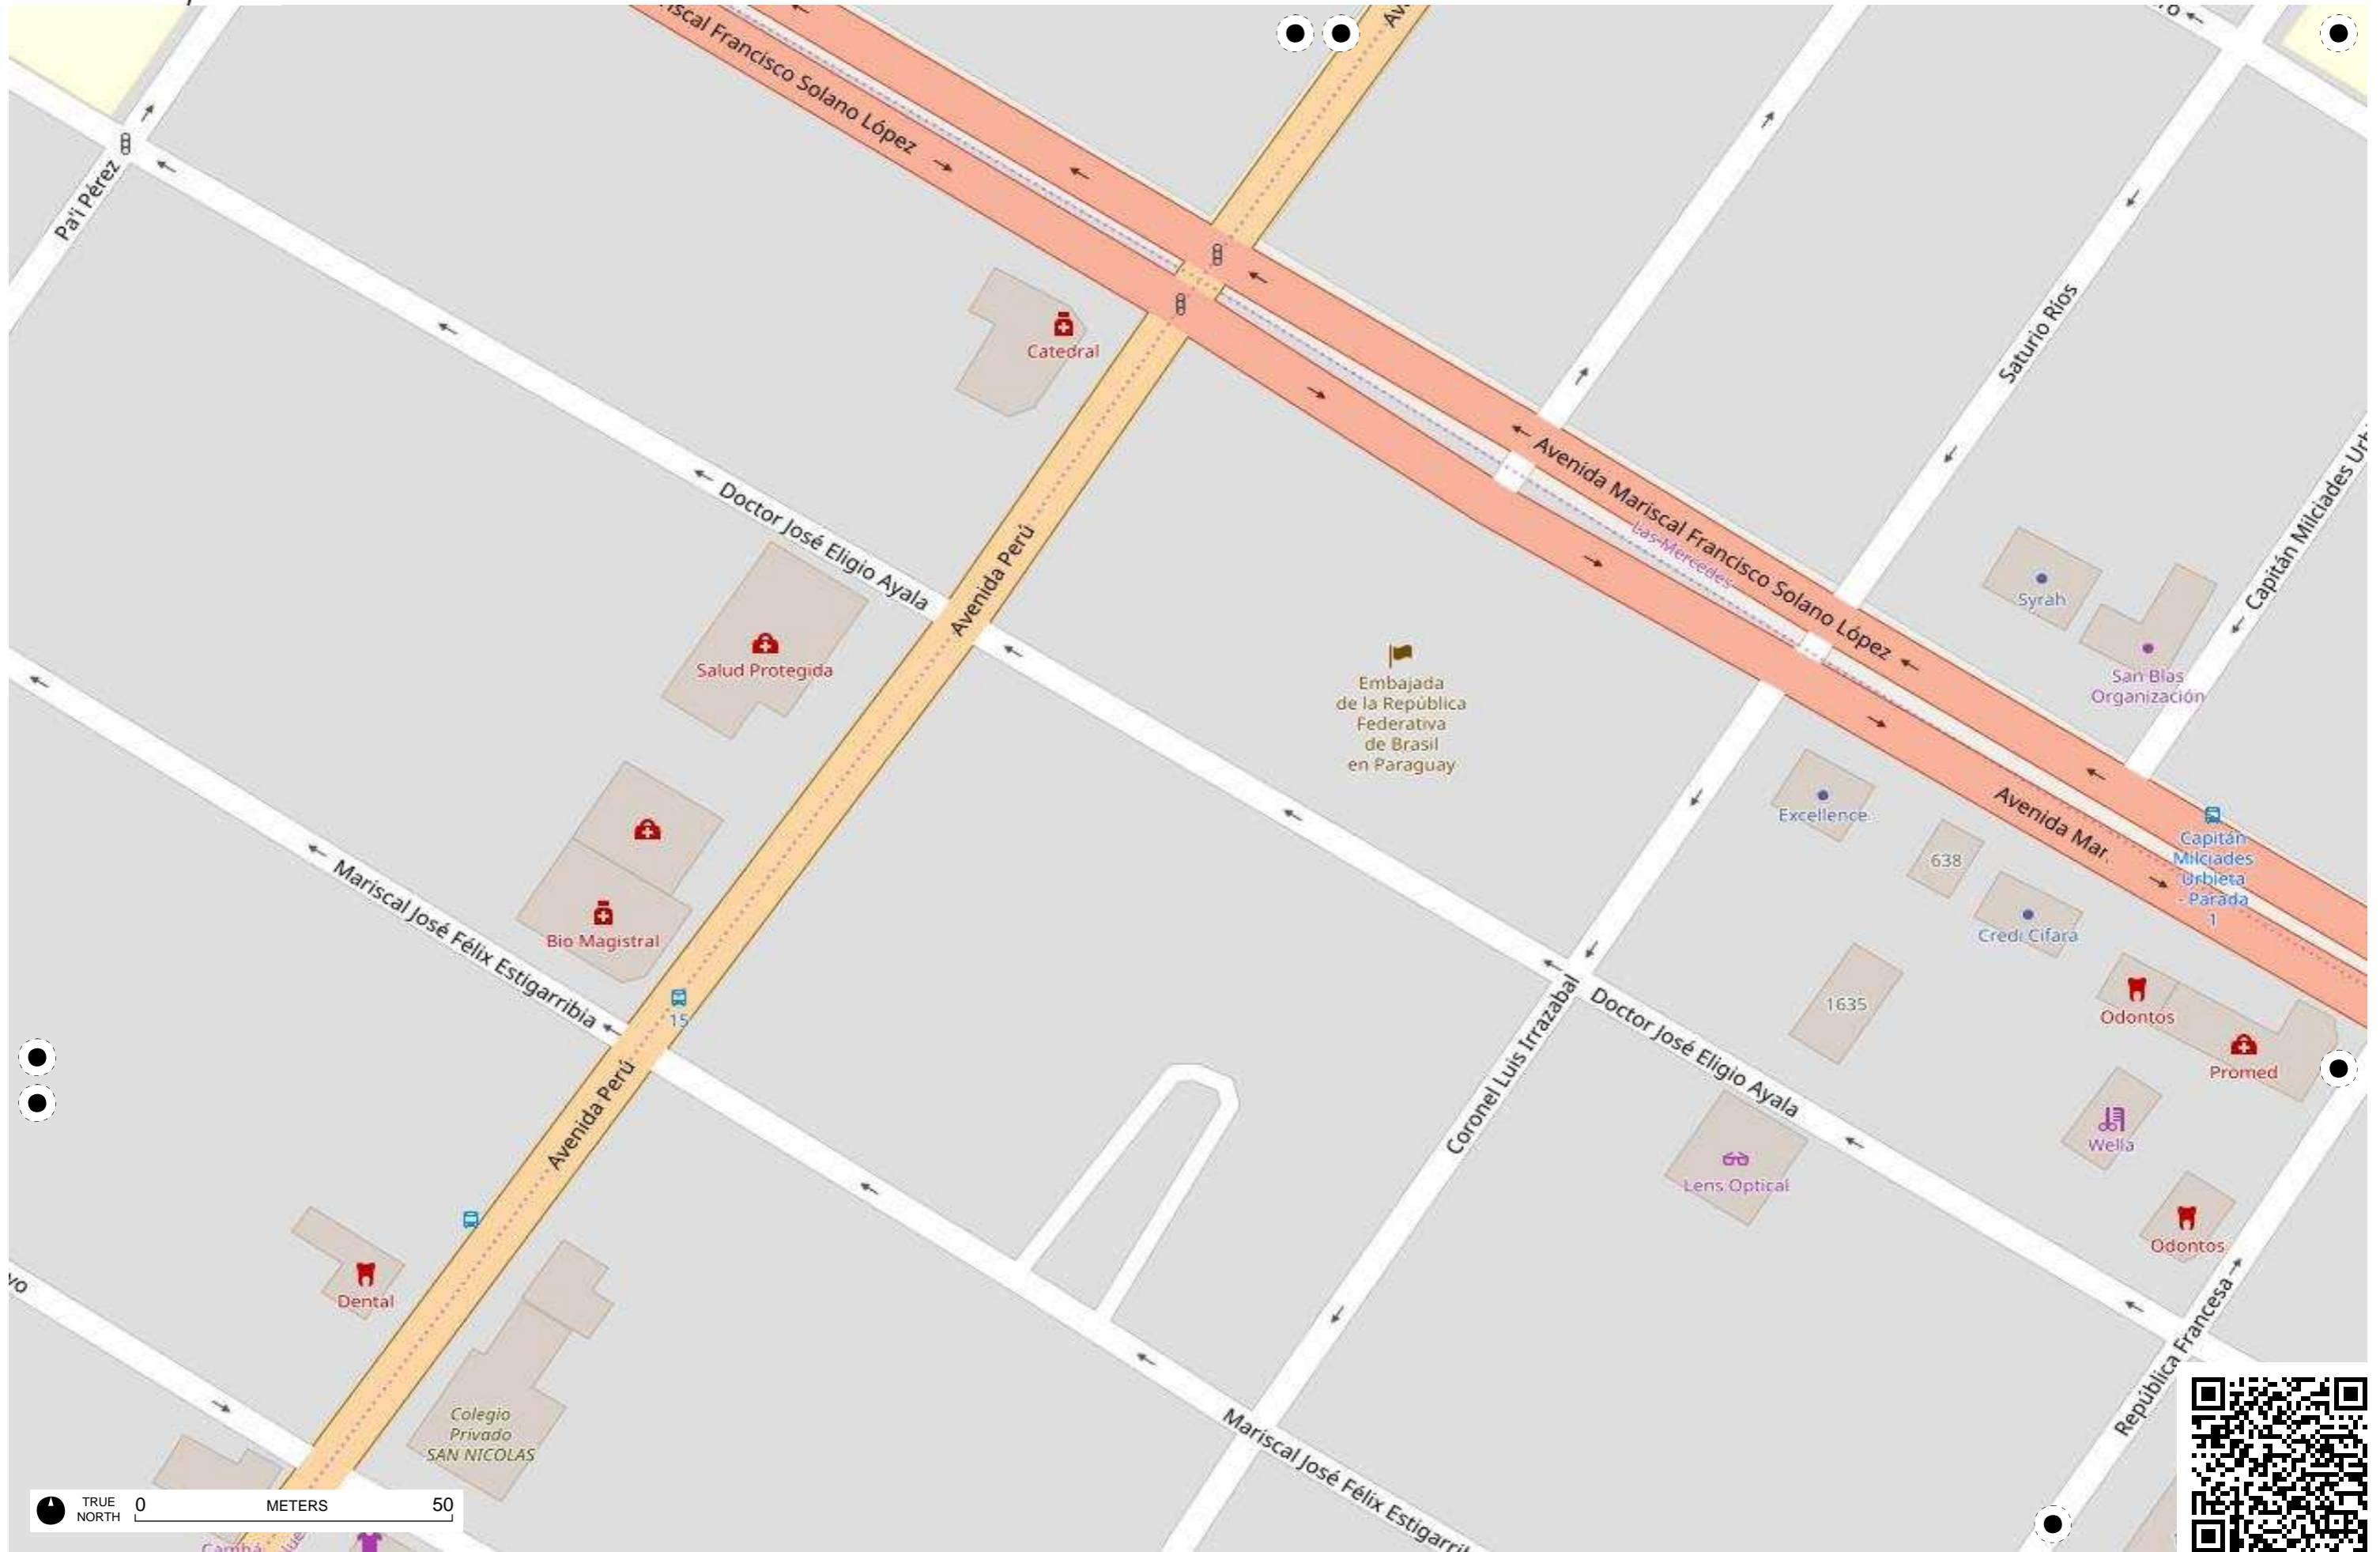

Arroyo Richuelo

Bahía de Asunción

Arroyo Peru

Arroyo Peru

TRUE NORTH 0 METERS 50

Municipalidad de Asuncion
- Direccion de Servicio de Desarrollo Urbano

Escuela Republica de Cuba

TRUE NORTH 0 METERS 50

TRUE NORTH 0 METERS 50

TRUE NORTH 0 METERS 50

TRUE NORTH 0 METERS 50

TRUE NORTH 0 50 METERS

TRUE NORTH 0 METERS 50

TRUE NORTH 0 METERS 50

TRUE NORTH 0 METERS 50

TRUE NORTH 0 METERS 50