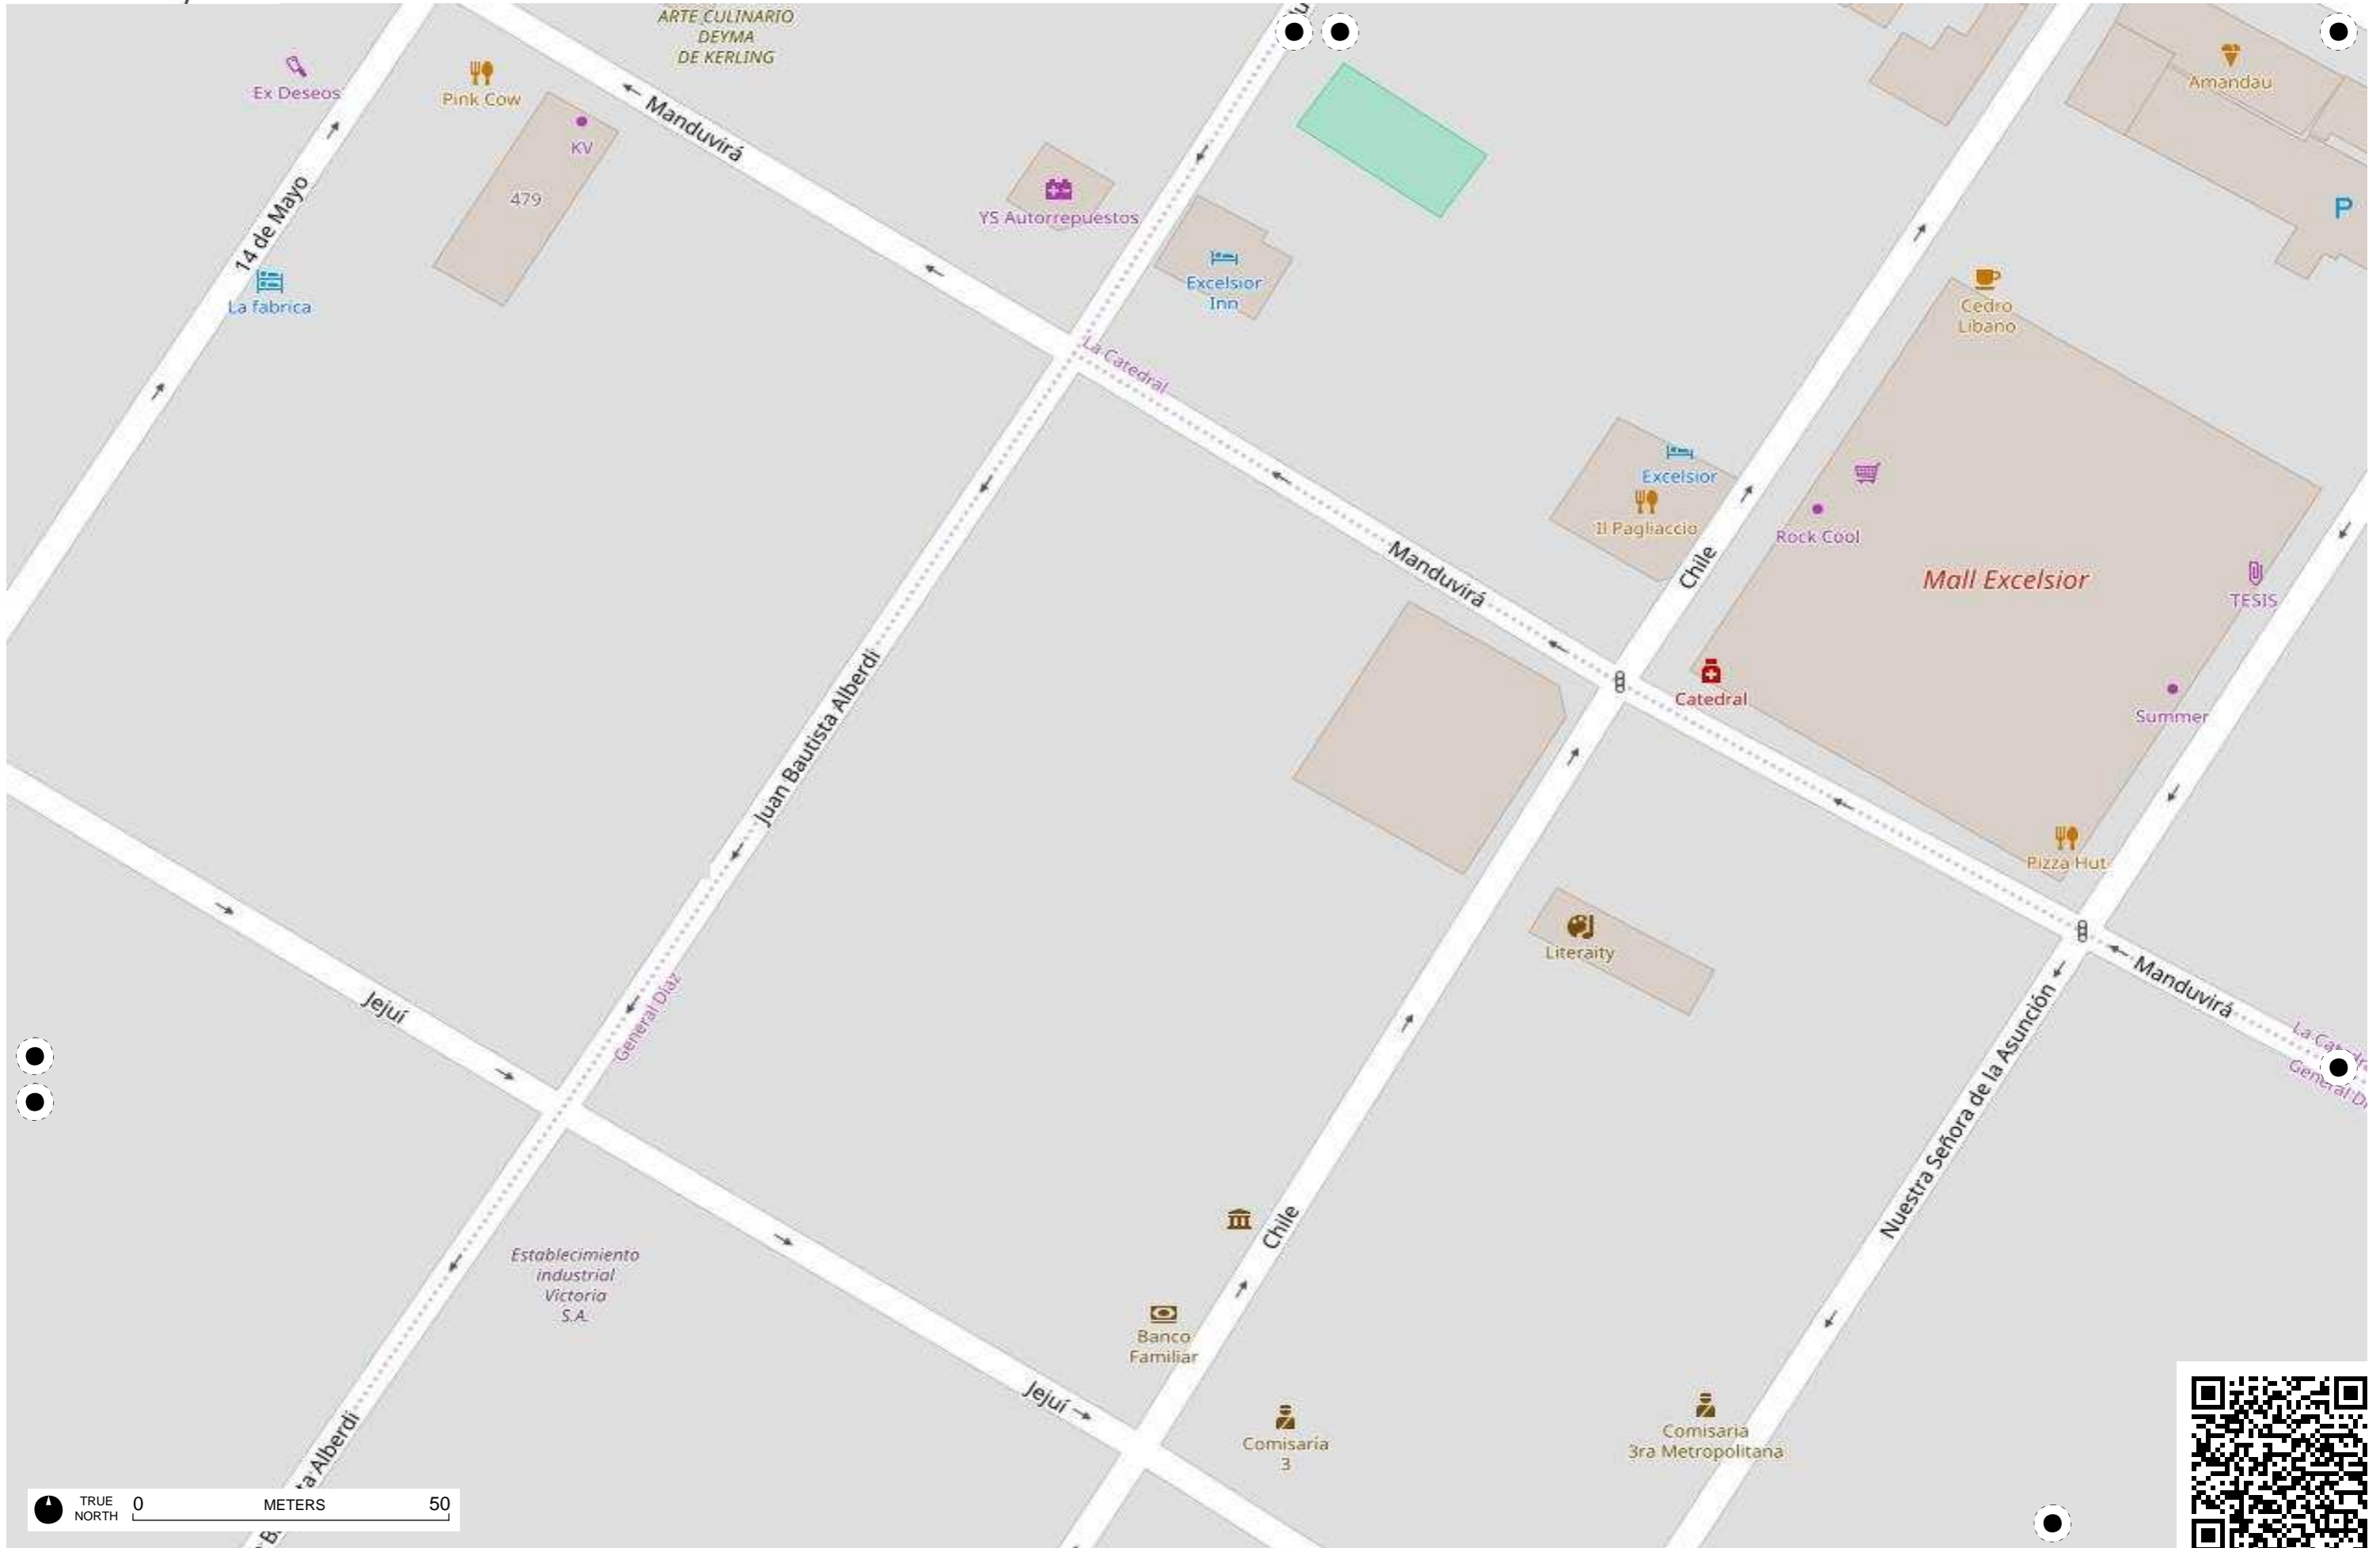

Arroyo Richuelo

Bahía de Asunción

Arroyo Peru

Arroyo Peru

TRUE NORTH 0 METERS 50

Municipalidad de Asuncion
- Direccion de Servicio de Desarrollo Urbano

Escuela Republica de Cuba

TRUE NORTH 0 METERS 50

TRUE NORTH 0 METERS 50

TRUE NORTH 0 METERS 50

TRUE NORTH 0 METERS 50

TRUE NORTH 0 50 METERS

TRUE NORTH 0 METERS 50

TRUE NORTH 0 METERS 50

TRUE NORTH 0 METERS 50

TRUE NORTH 0 METERS 50