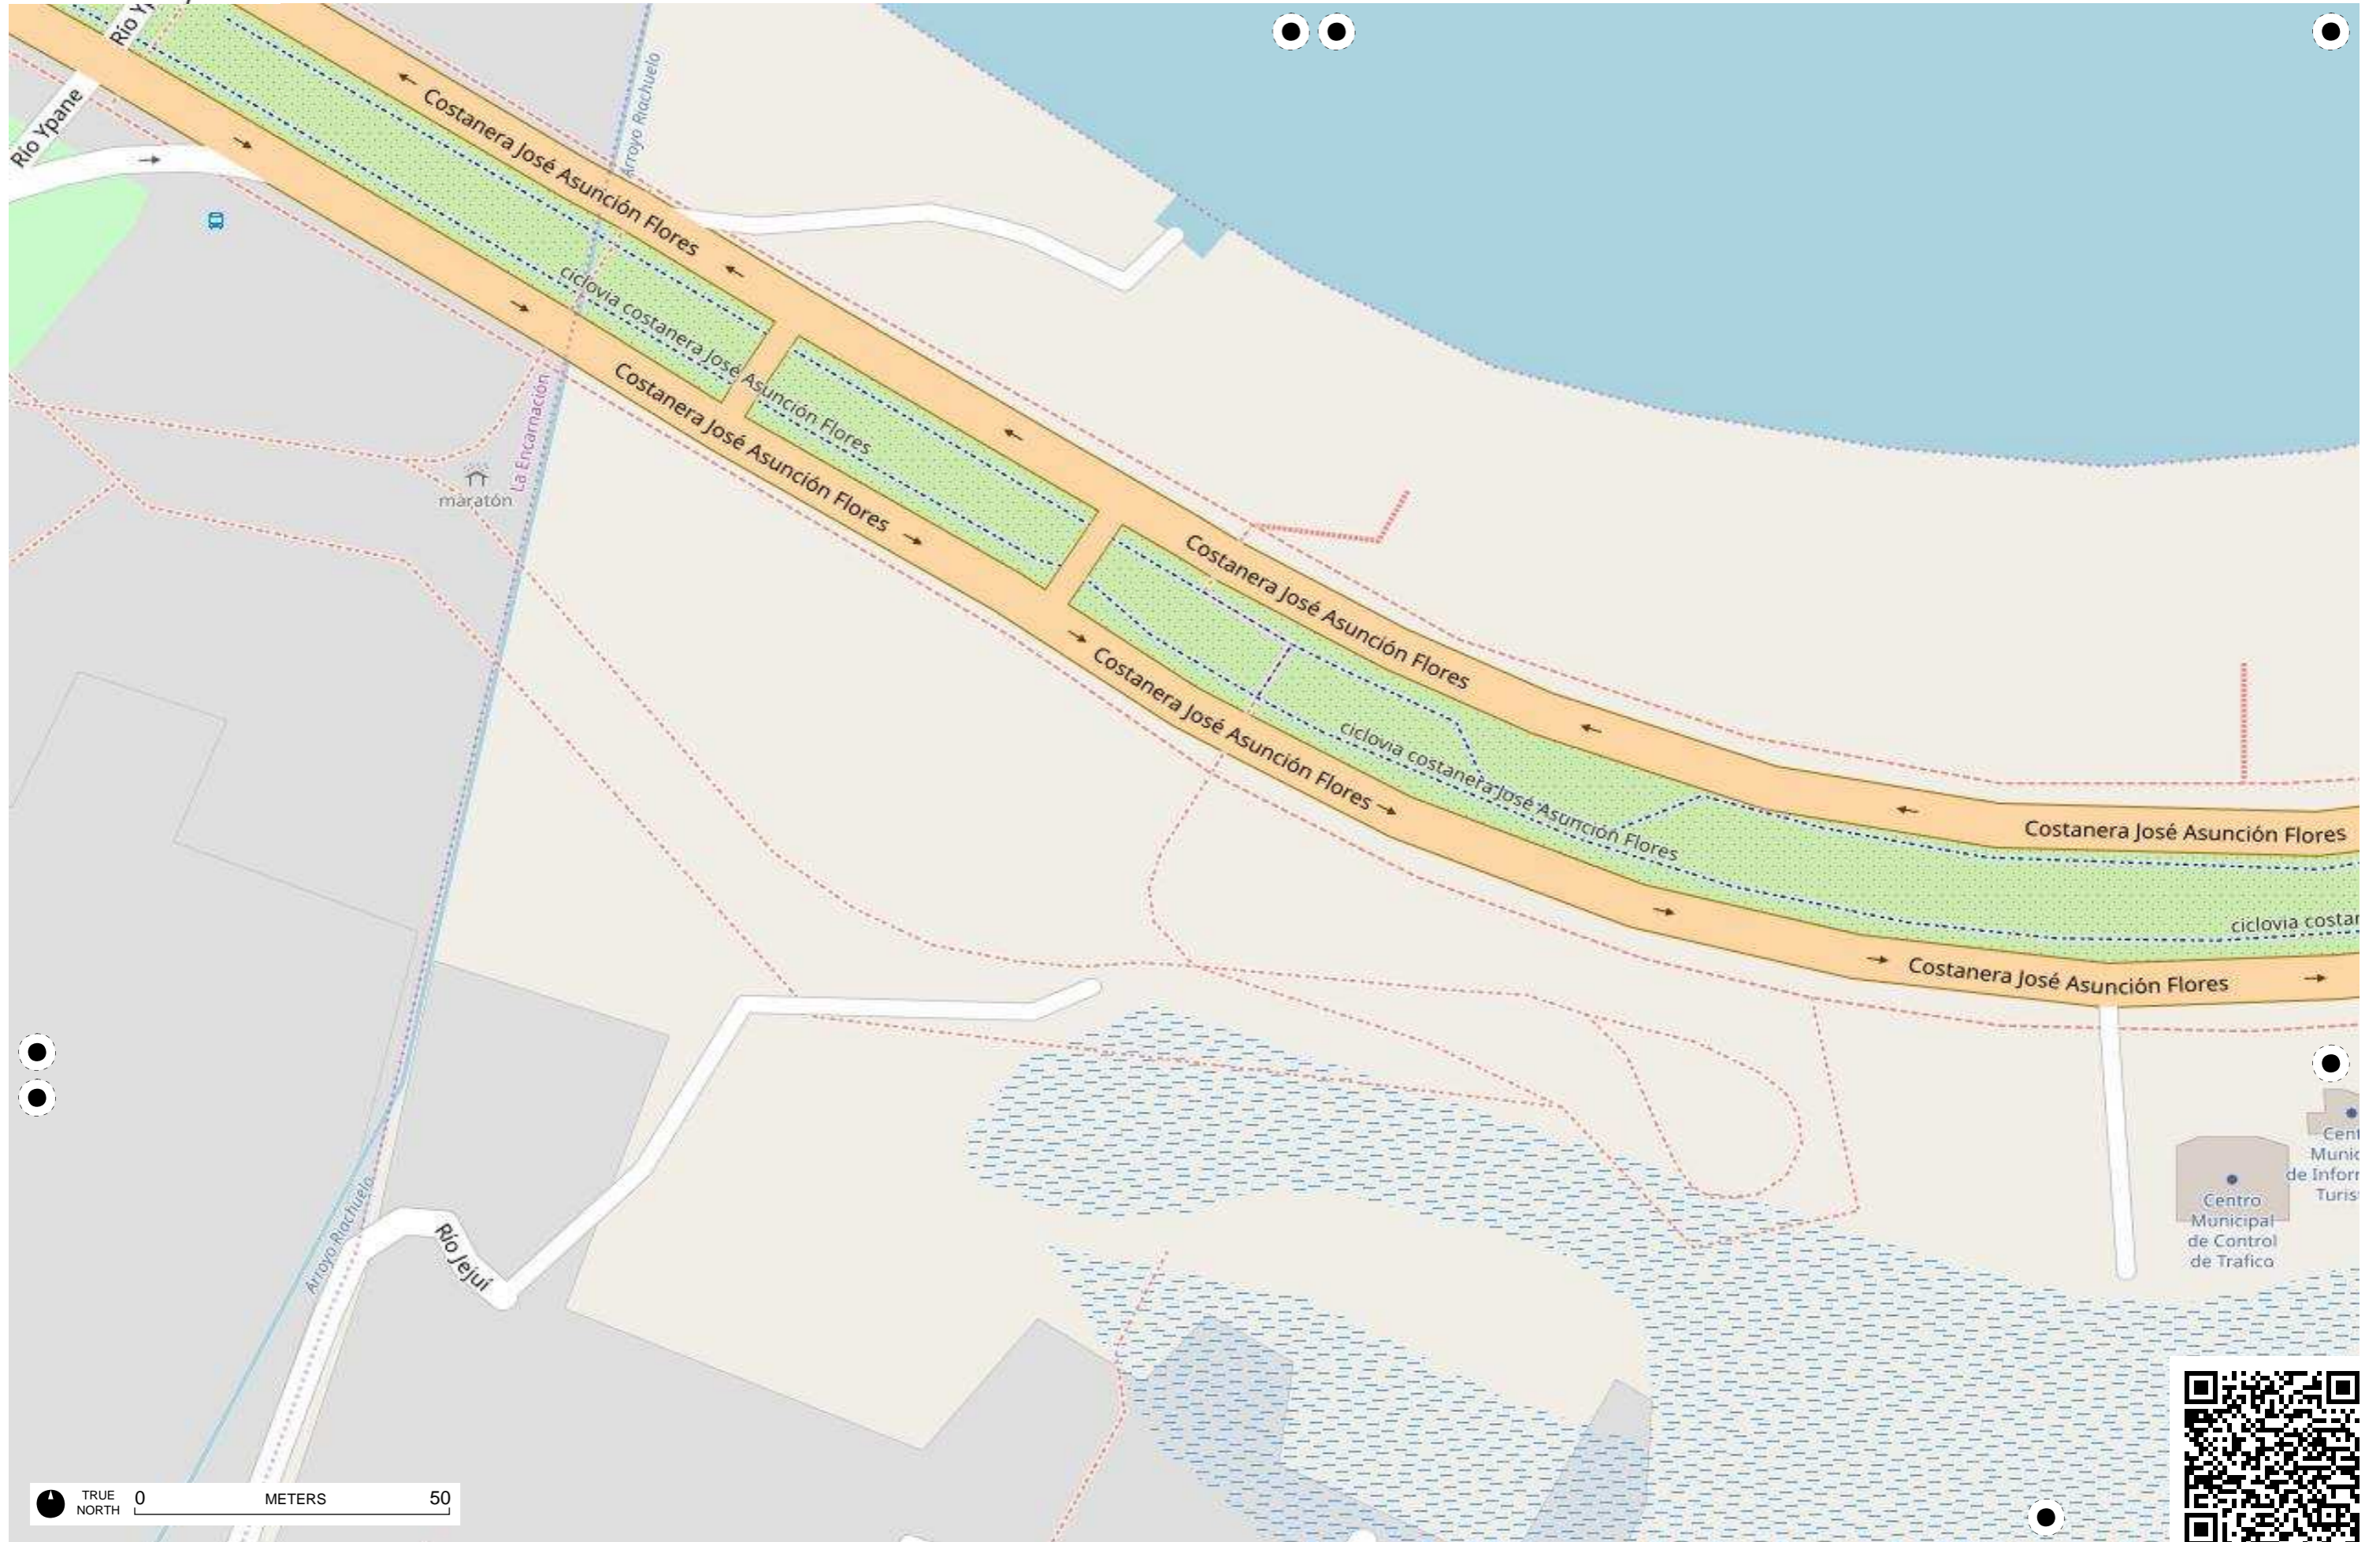

Arroyo Richuelo

Bahía de Asunción

Arroyo Peru

Arroyo Peru

TRUE NORTH 0 METERS 50

Municipalidad de Asuncion
- Direccion de Servicio de Desarrollo Urbano

Escuela Republica de Cuba

TRUE NORTH 0 METERS 50

Arroyo Piachuefo

TRUE NORTH 0 METERS 50

TRUE NORTH 0 METERS 50

TRUE NORTH 0 METERS 50

Ricardo Brugada

TRUE NORTH 0 METERS 50

TRUE NORTH 0 METERS 50

TRUE NORTH 0 METERS 50