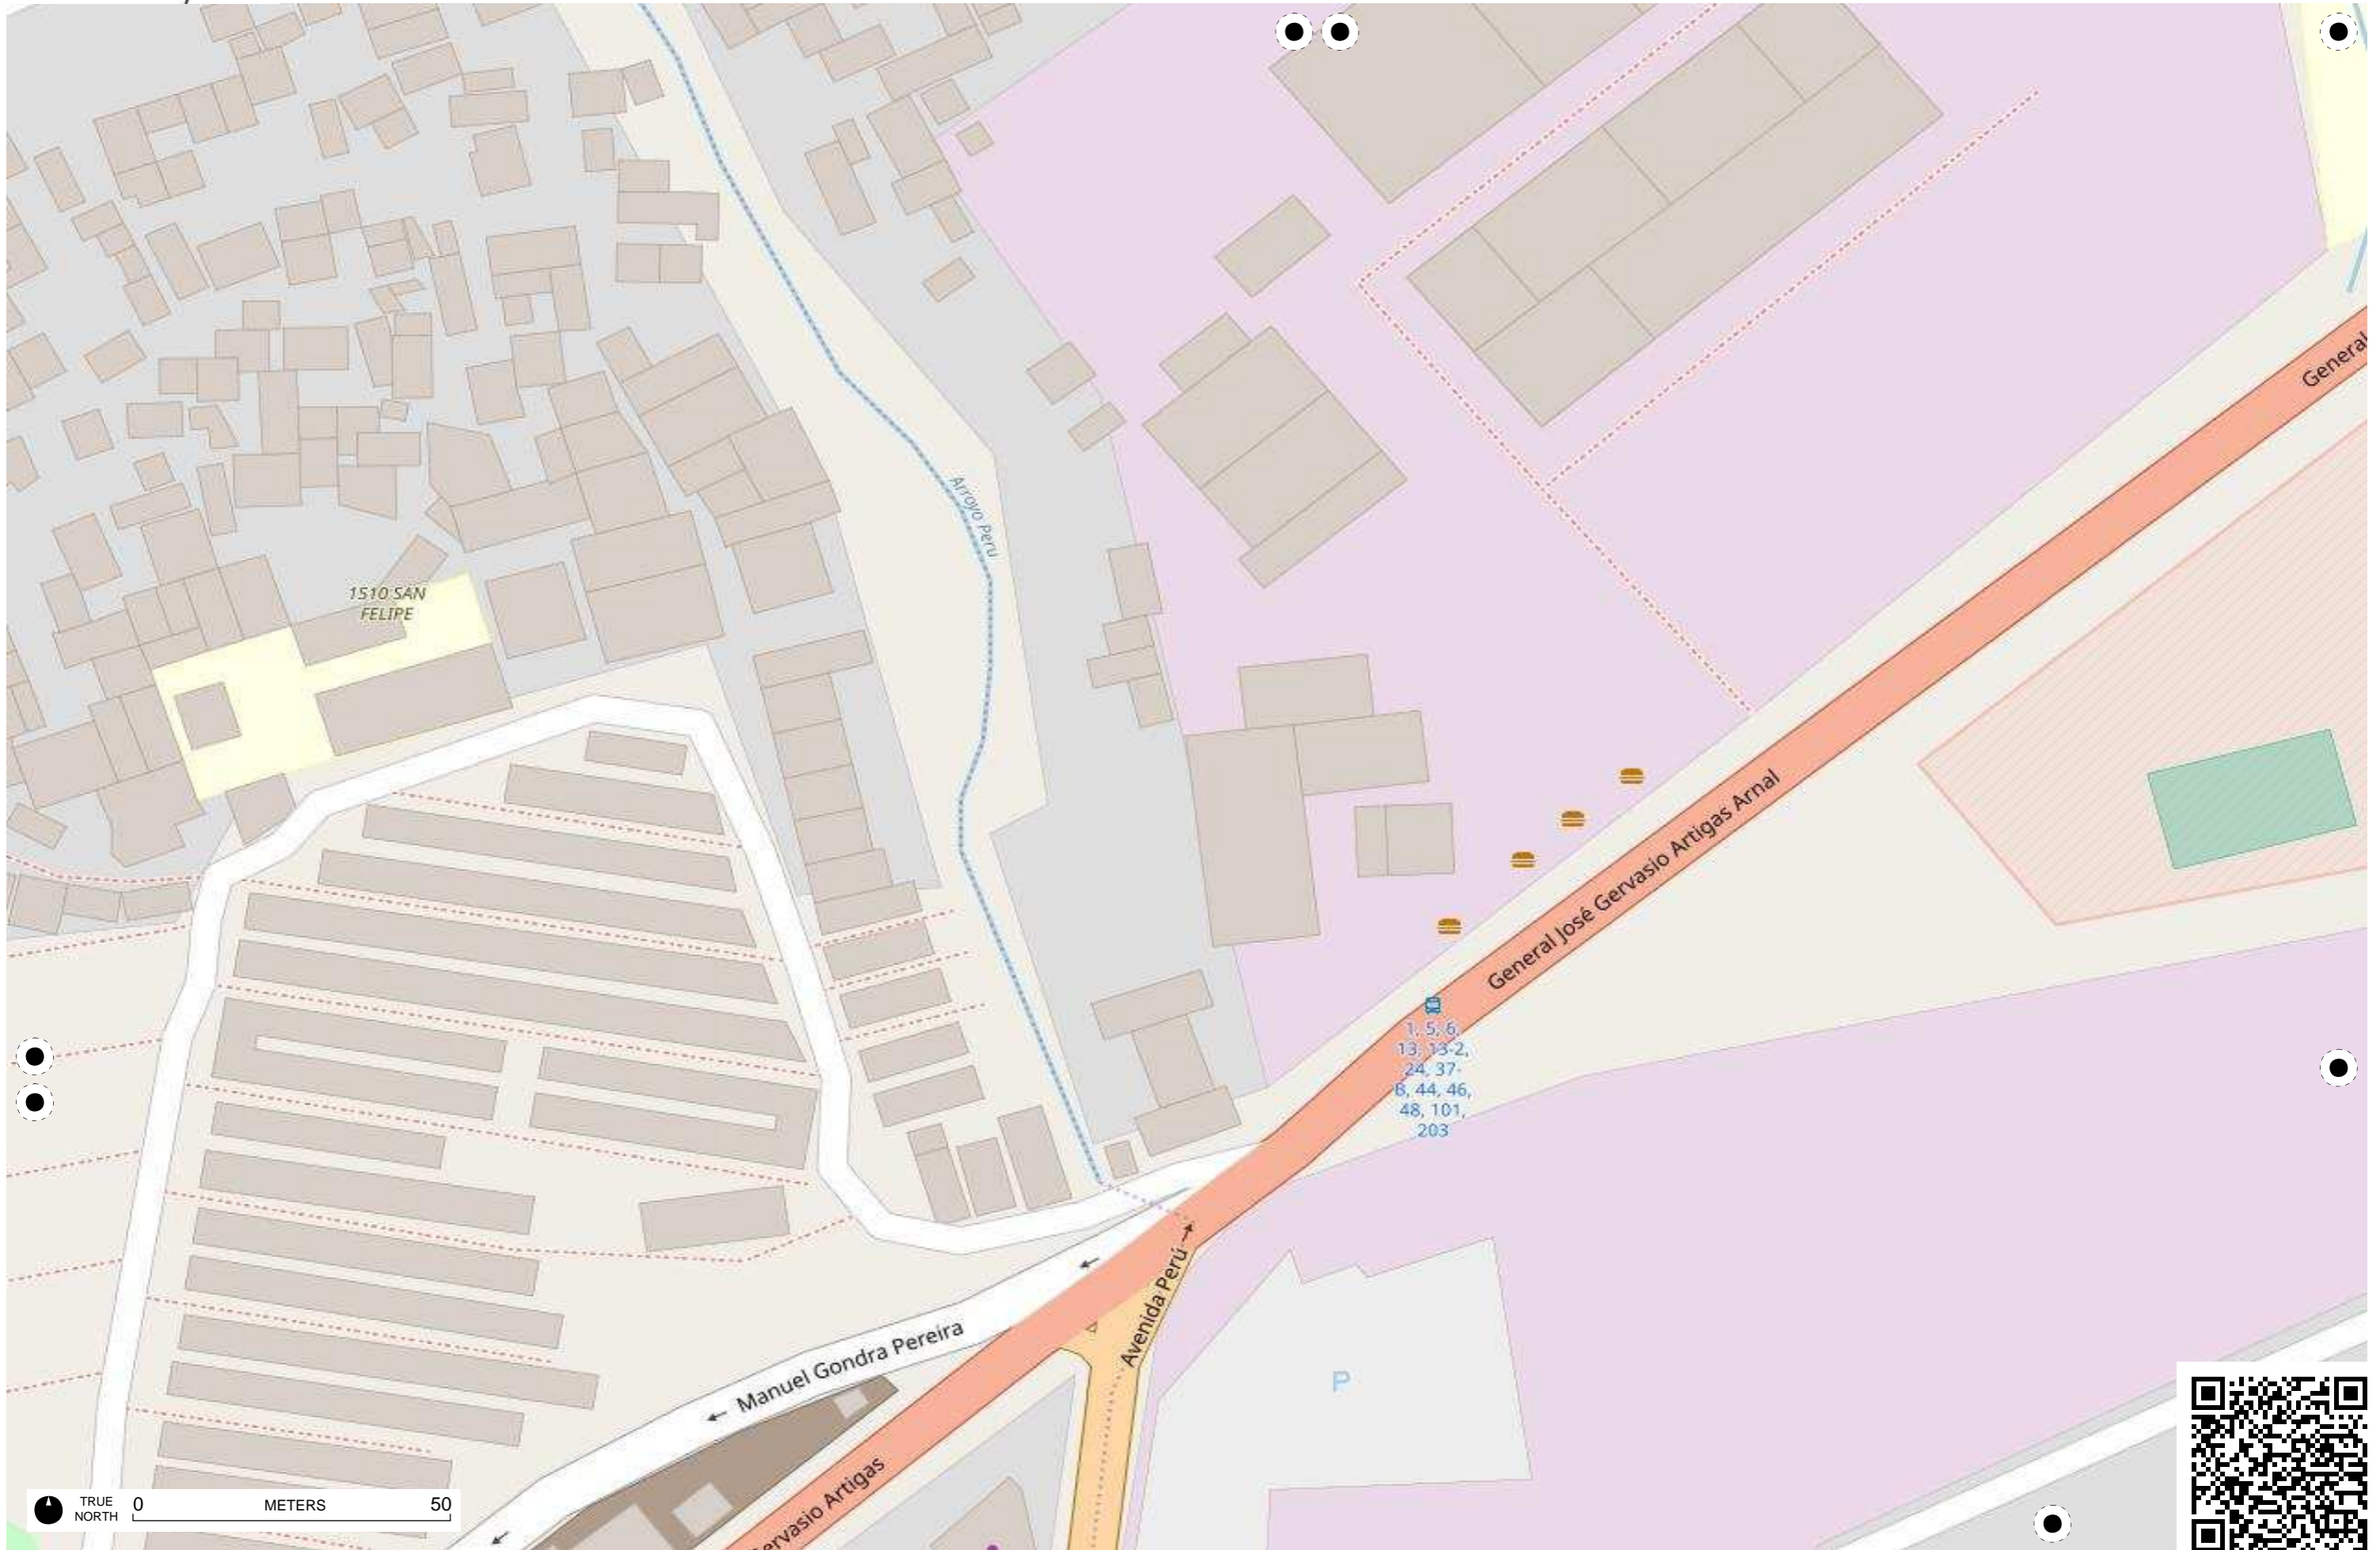

Arroyo Richuelo

Bahía de Asunción

Arroyo Peru

Arroyo Peru

TRUE NORTH 0 METERS 50

Municipalidad de Asuncion
- Direccion de Servicio de Desarrollo Urbano

Escuela Republica de Cuba

TRUE NORTH 0 METERS 50

Arroyo Piachuefo

TRUE NORTH 0 METERS 50

TRUE NORTH 0 METERS 50

TRUE NORTH 0 METERS 50

Ricardo Brugada

TRUE NORTH 0 METERS 50

TRUE NORTH 0 METERS 50

TRUE NORTH 0 METERS 50

TRUE NORTH 0 METERS 50

TRUE NORTH 0 METERS 50

TRUE NORTH 0 METERS 50

TRUE NORTH 0 50 METERS

TRUE NORTH 0 METERS 50

TRUE NORTH 0 METERS 50

TRUE NORTH 0 METERS 50

TRUE NORTH 0 METERS 50