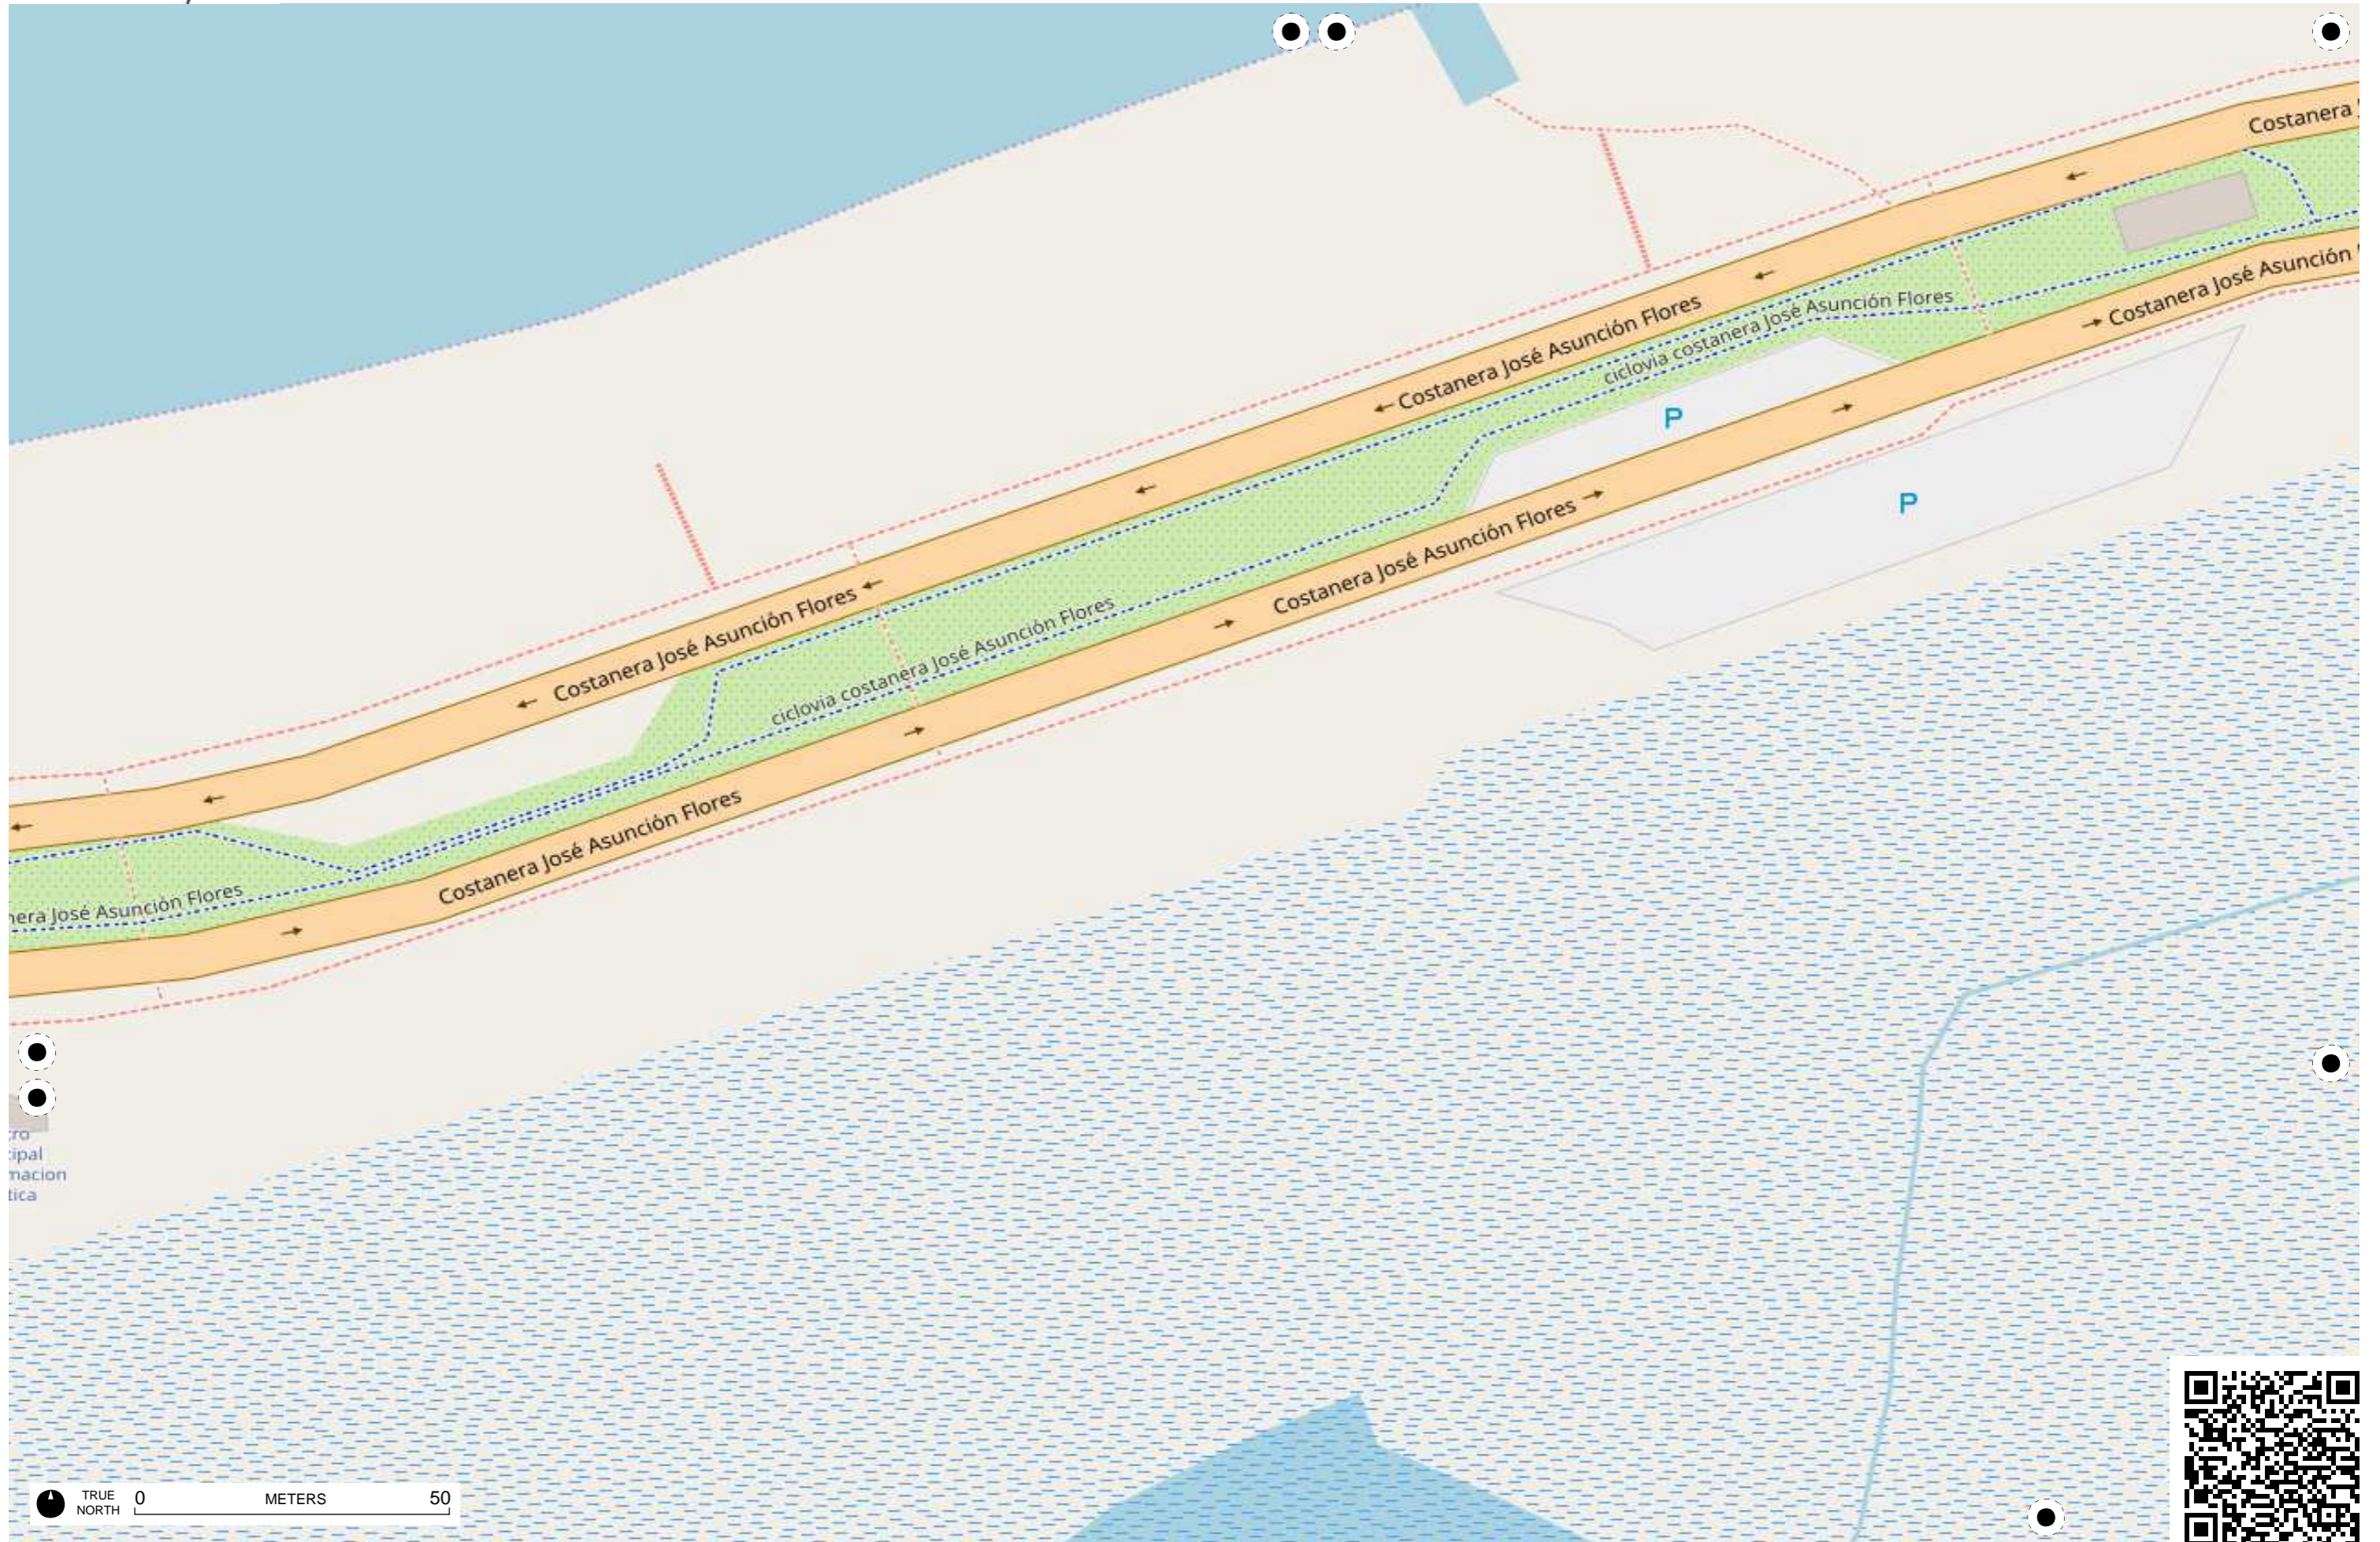

Arroyo Richuelo

Bahía de Asunción

Arroyo Peru

Arroyo Peru

TRUE NORTH 0 METERS 50

Municipalidad de Asuncion
- Direccion de Servicio de Desarrollo Urbano

Escuela Republica de Cuba

TRUE NORTH 0 METERS 50

Arroyo Piachuefo

TRUE NORTH 0 METERS 50

TRUE NORTH 0 METERS 50

TRUE NORTH 0 METERS 50

Ricardo Brugada

TRUE NORTH 0 METERS 50

TRUE NORTH 0 METERS 50

TRUE NORTH 0 METERS 50

TRUE NORTH 0 METERS 50

TRUE NORTH 0 METERS 50

TRUE NORTH 0 METERS 50

TRUE NORTH 0 50 METERS

TRUE NORTH 0 METERS 50

TRUE NORTH 0 METERS 50

TRUE NORTH 0 METERS 50

TRUE NORTH 0 METERS 50