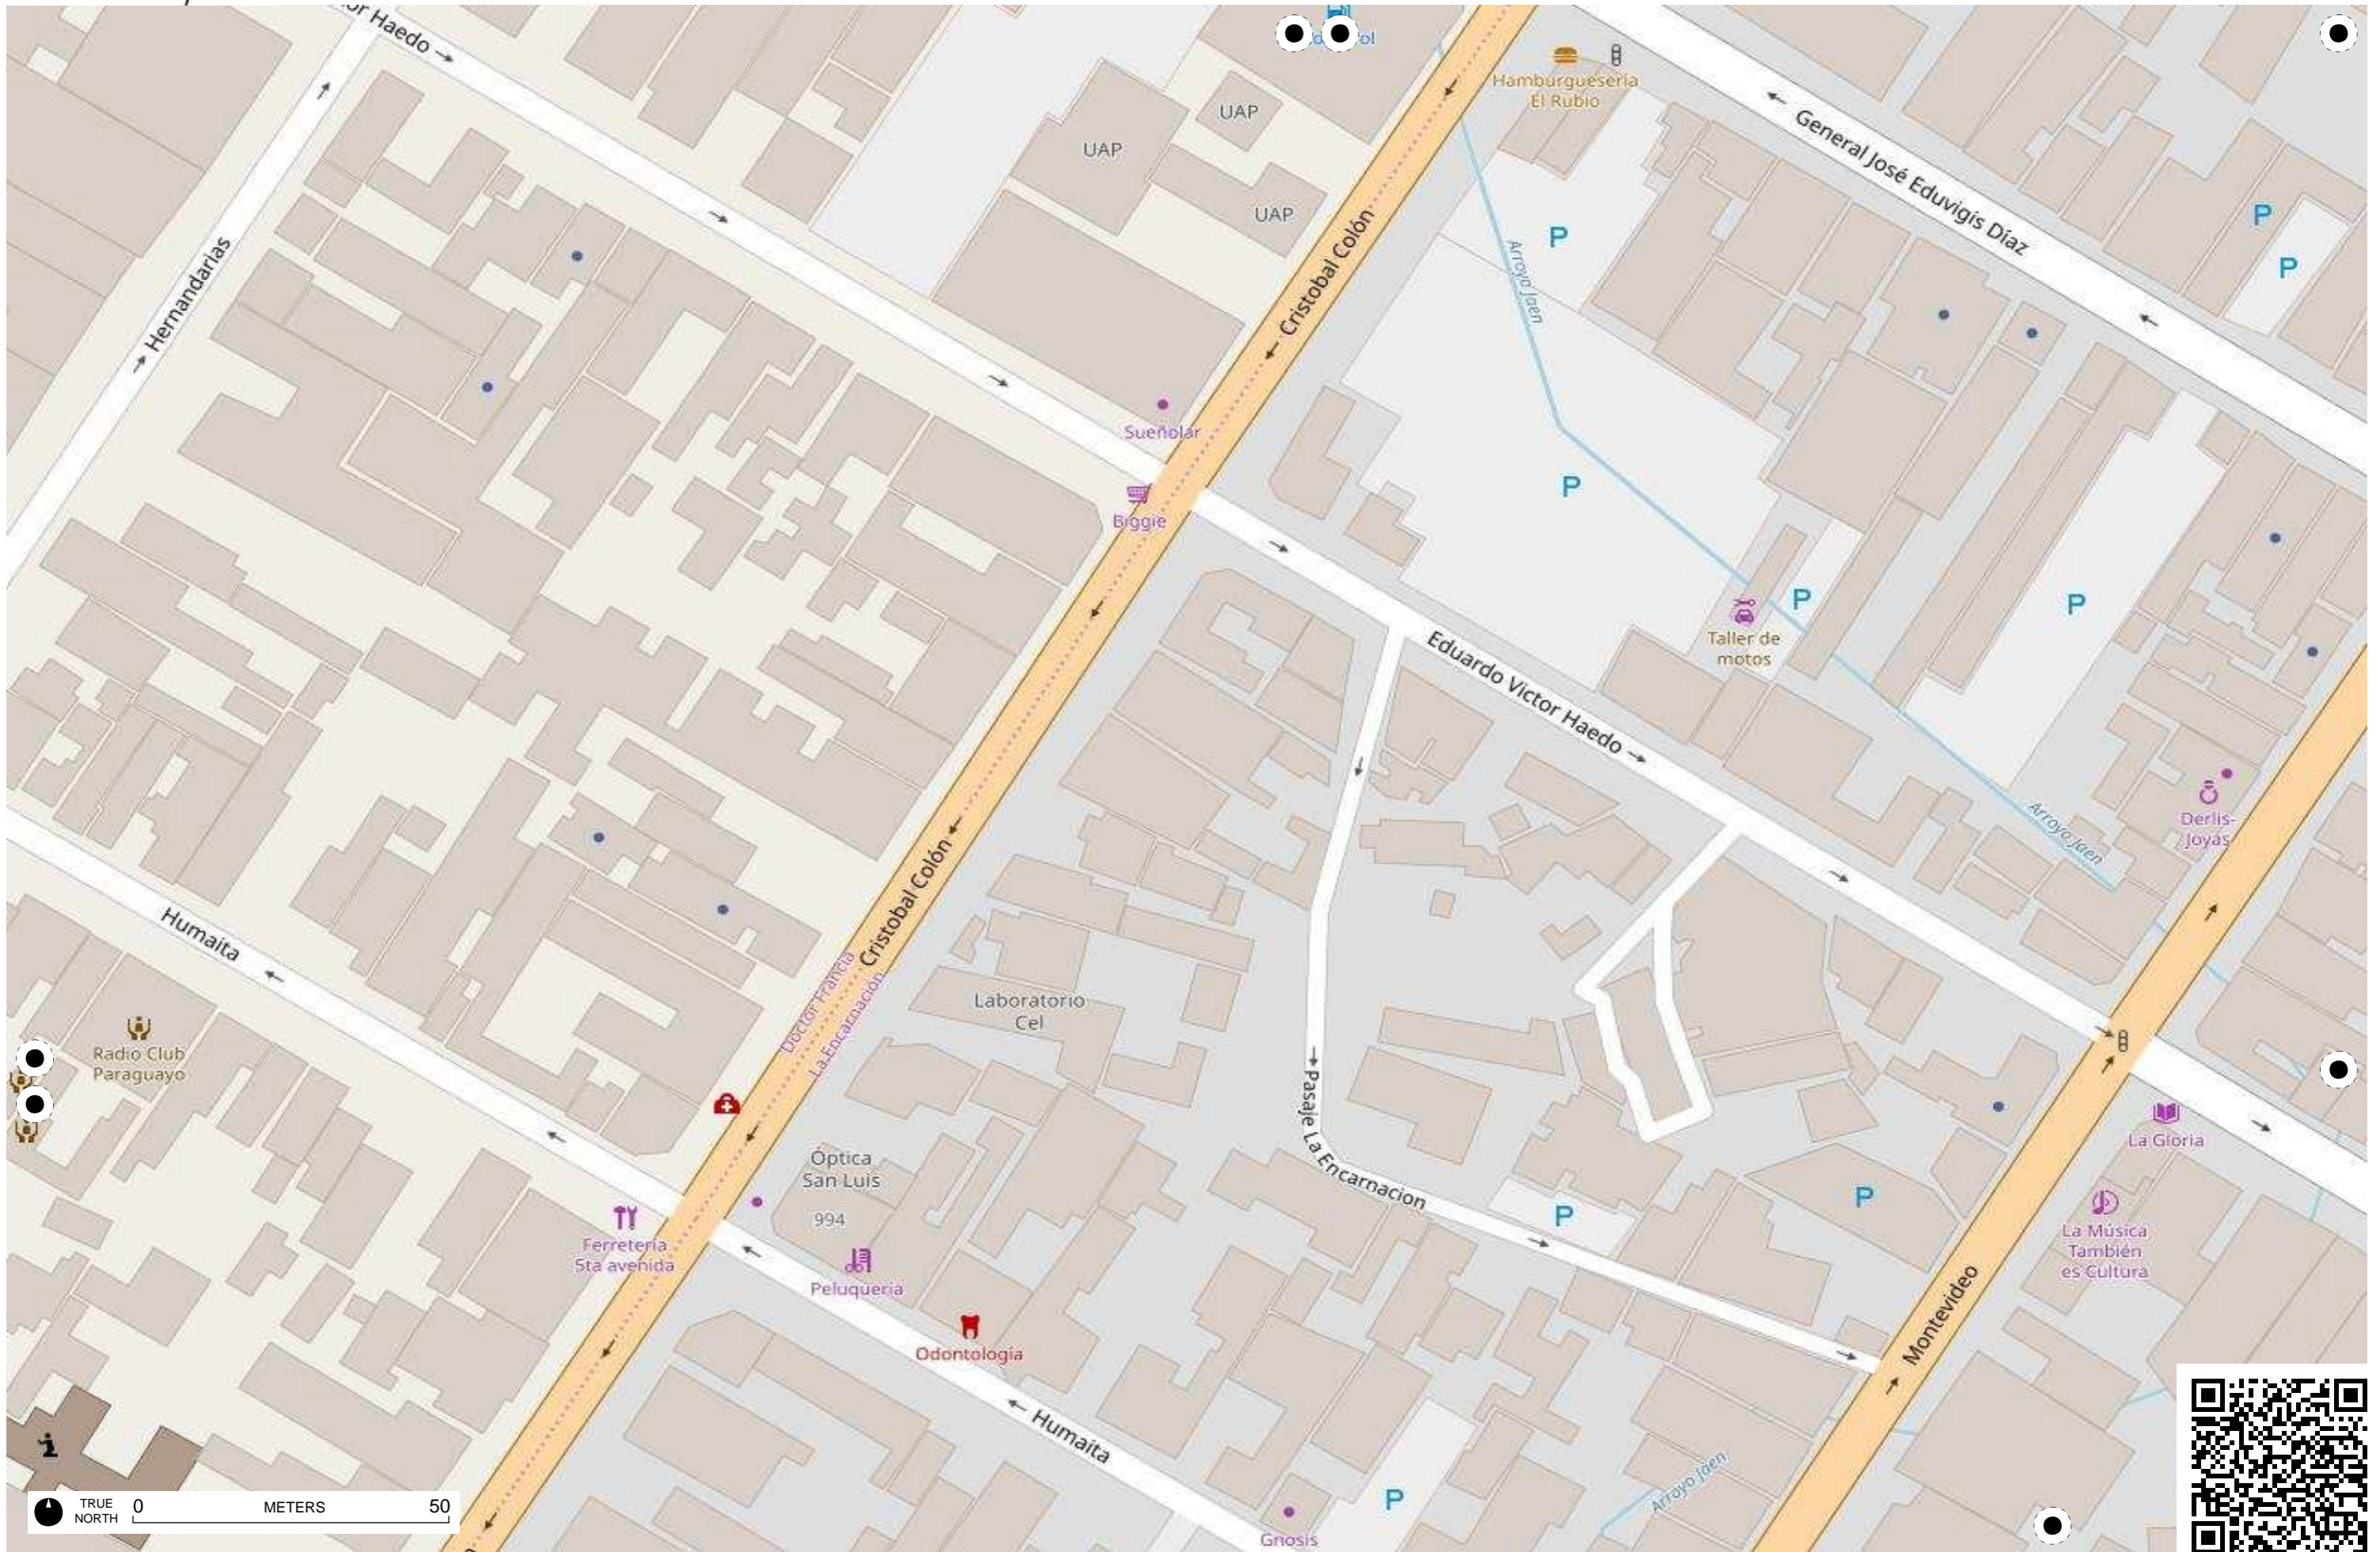

TRUE NORTH 0 METERS 50