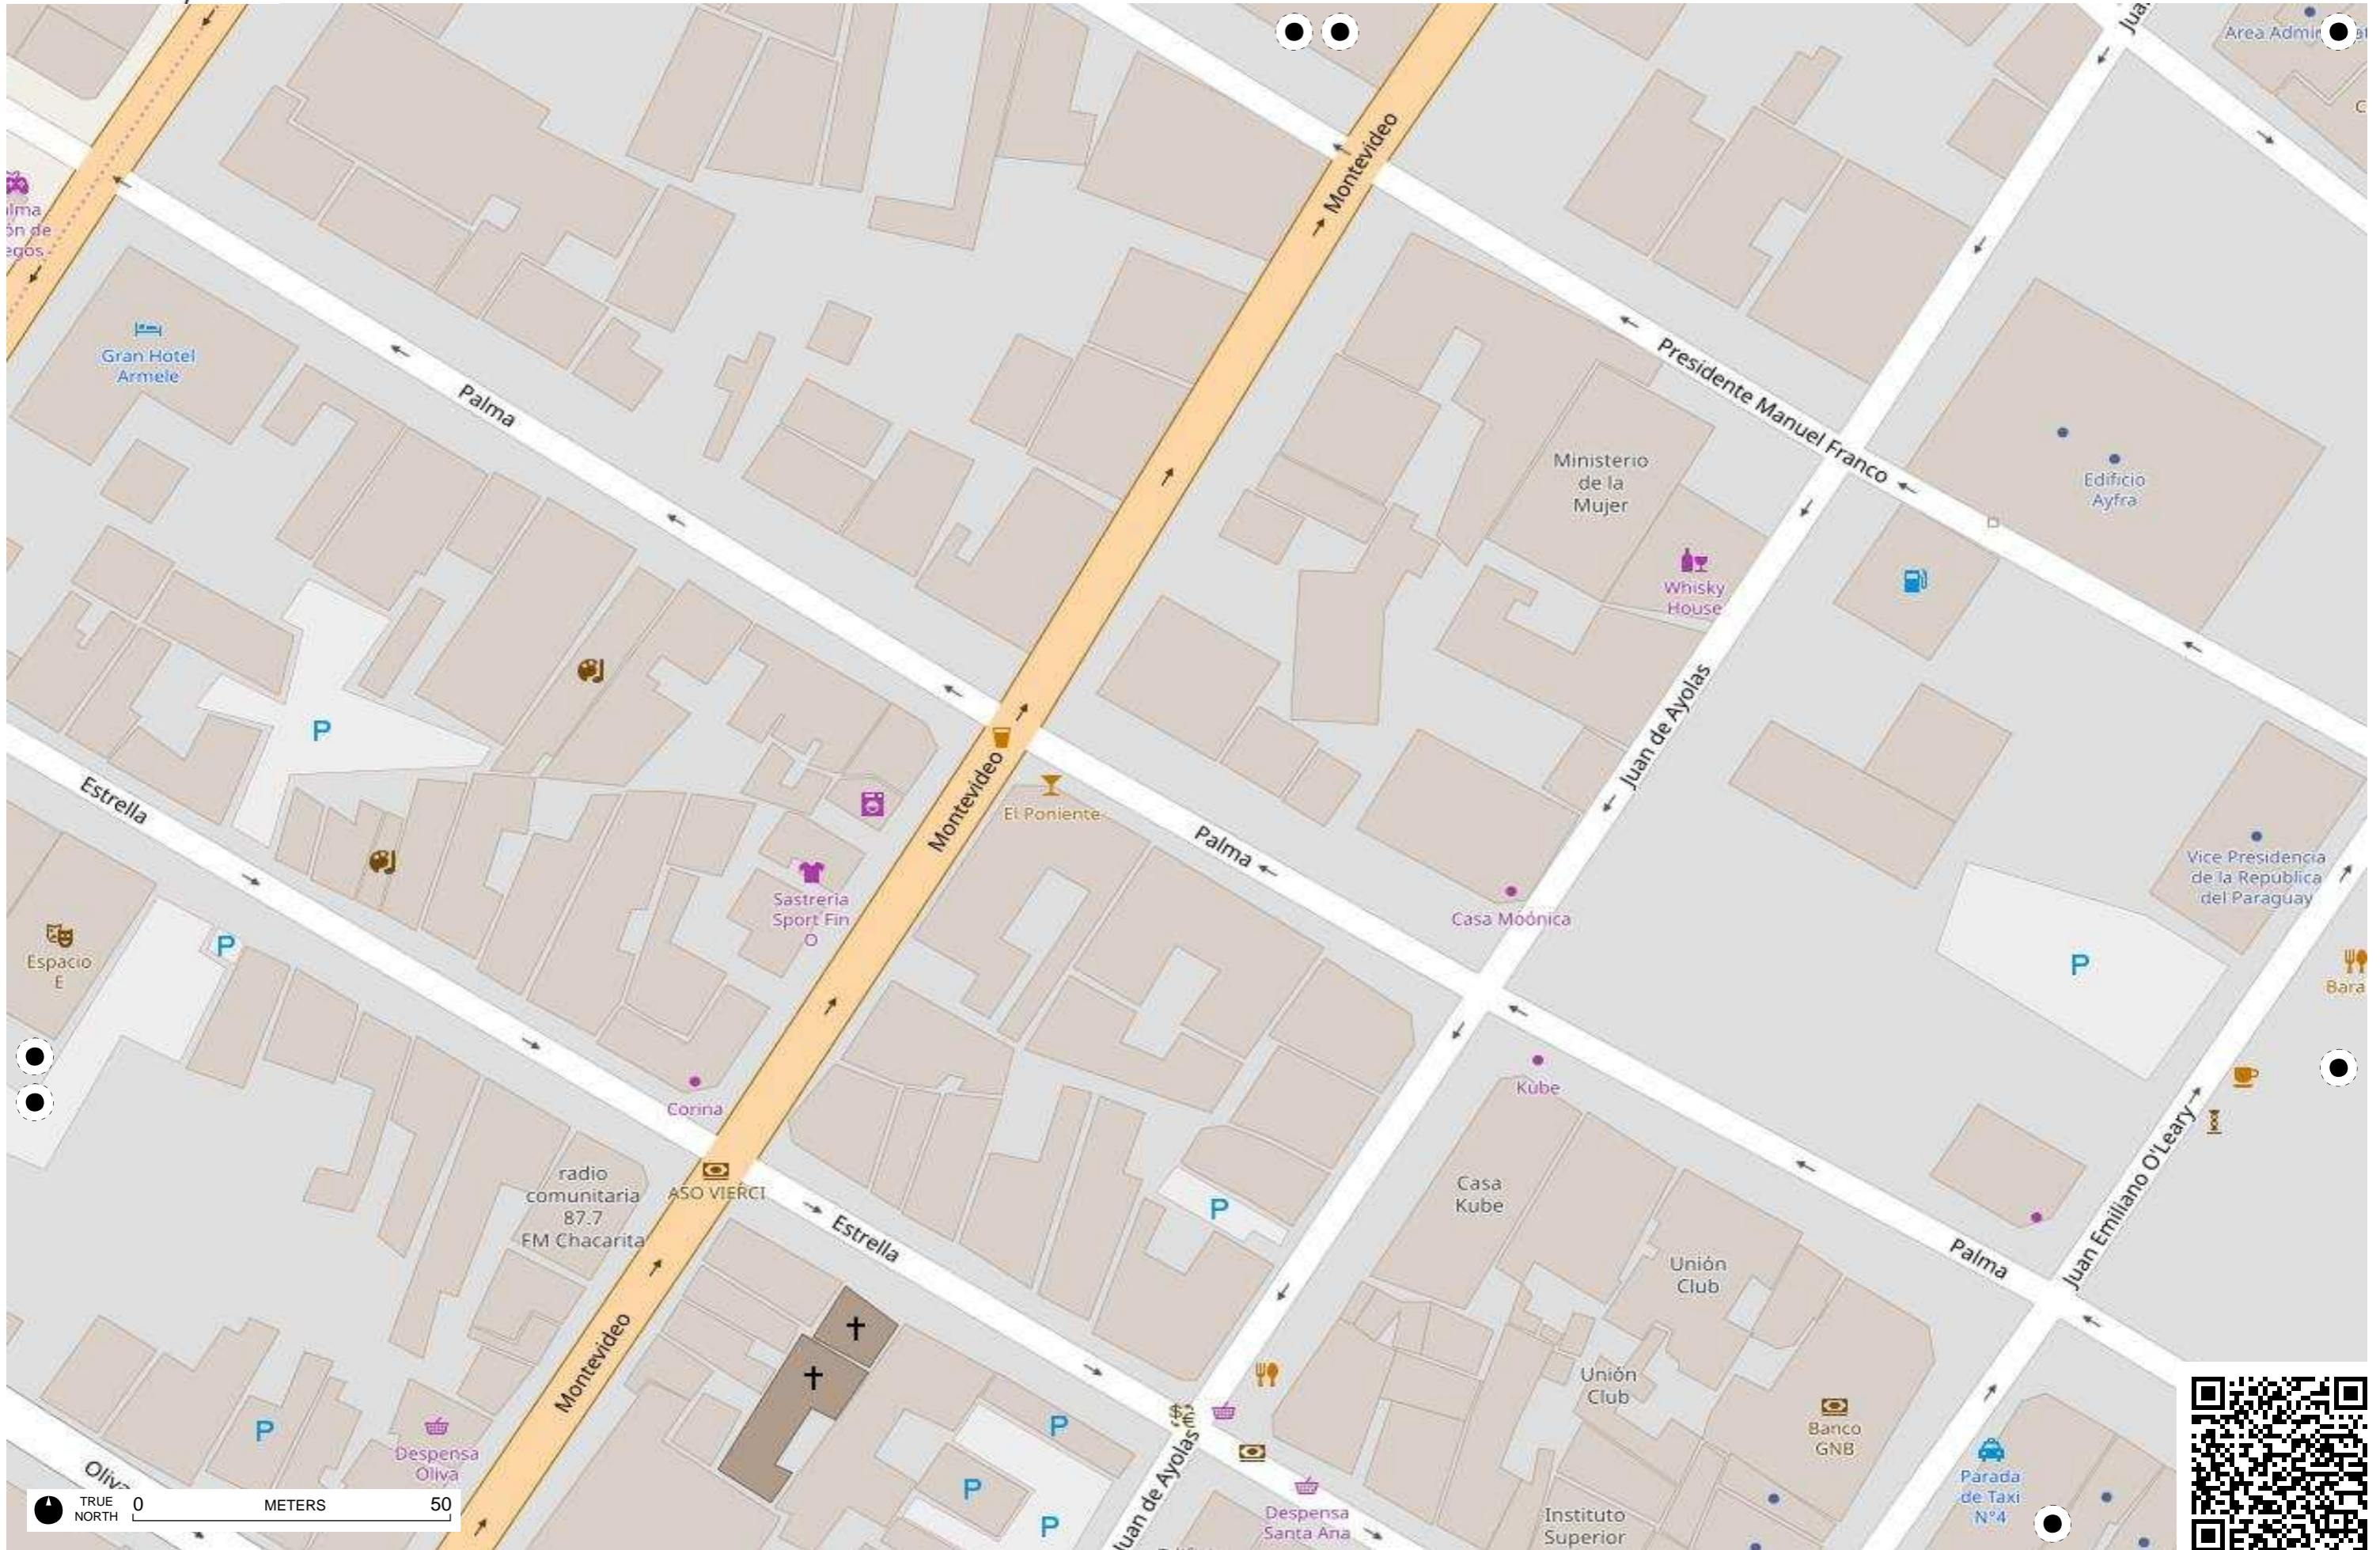

Arroyo Richuelo

Bahía de Asunción

Arroyo Peru

Arroyo Peru

TRUE NORTH 0 METERS 50

Municipalidad de Asuncion
- Direccion de Servicio de Desarrollo Urbano

Escuela Republica de Cuba

TRUE NORTH 0 METERS 50

Arroyo Piachuefo

TRUE NORTH 0 METERS 50

TRUE NORTH 0 METERS 50

TRUE NORTH 0 METERS 50

Ricardo Brugada

TRUE NORTH 0 METERS 50

TRUE NORTH 0 METERS 50

TRUE NORTH 0 METERS 50