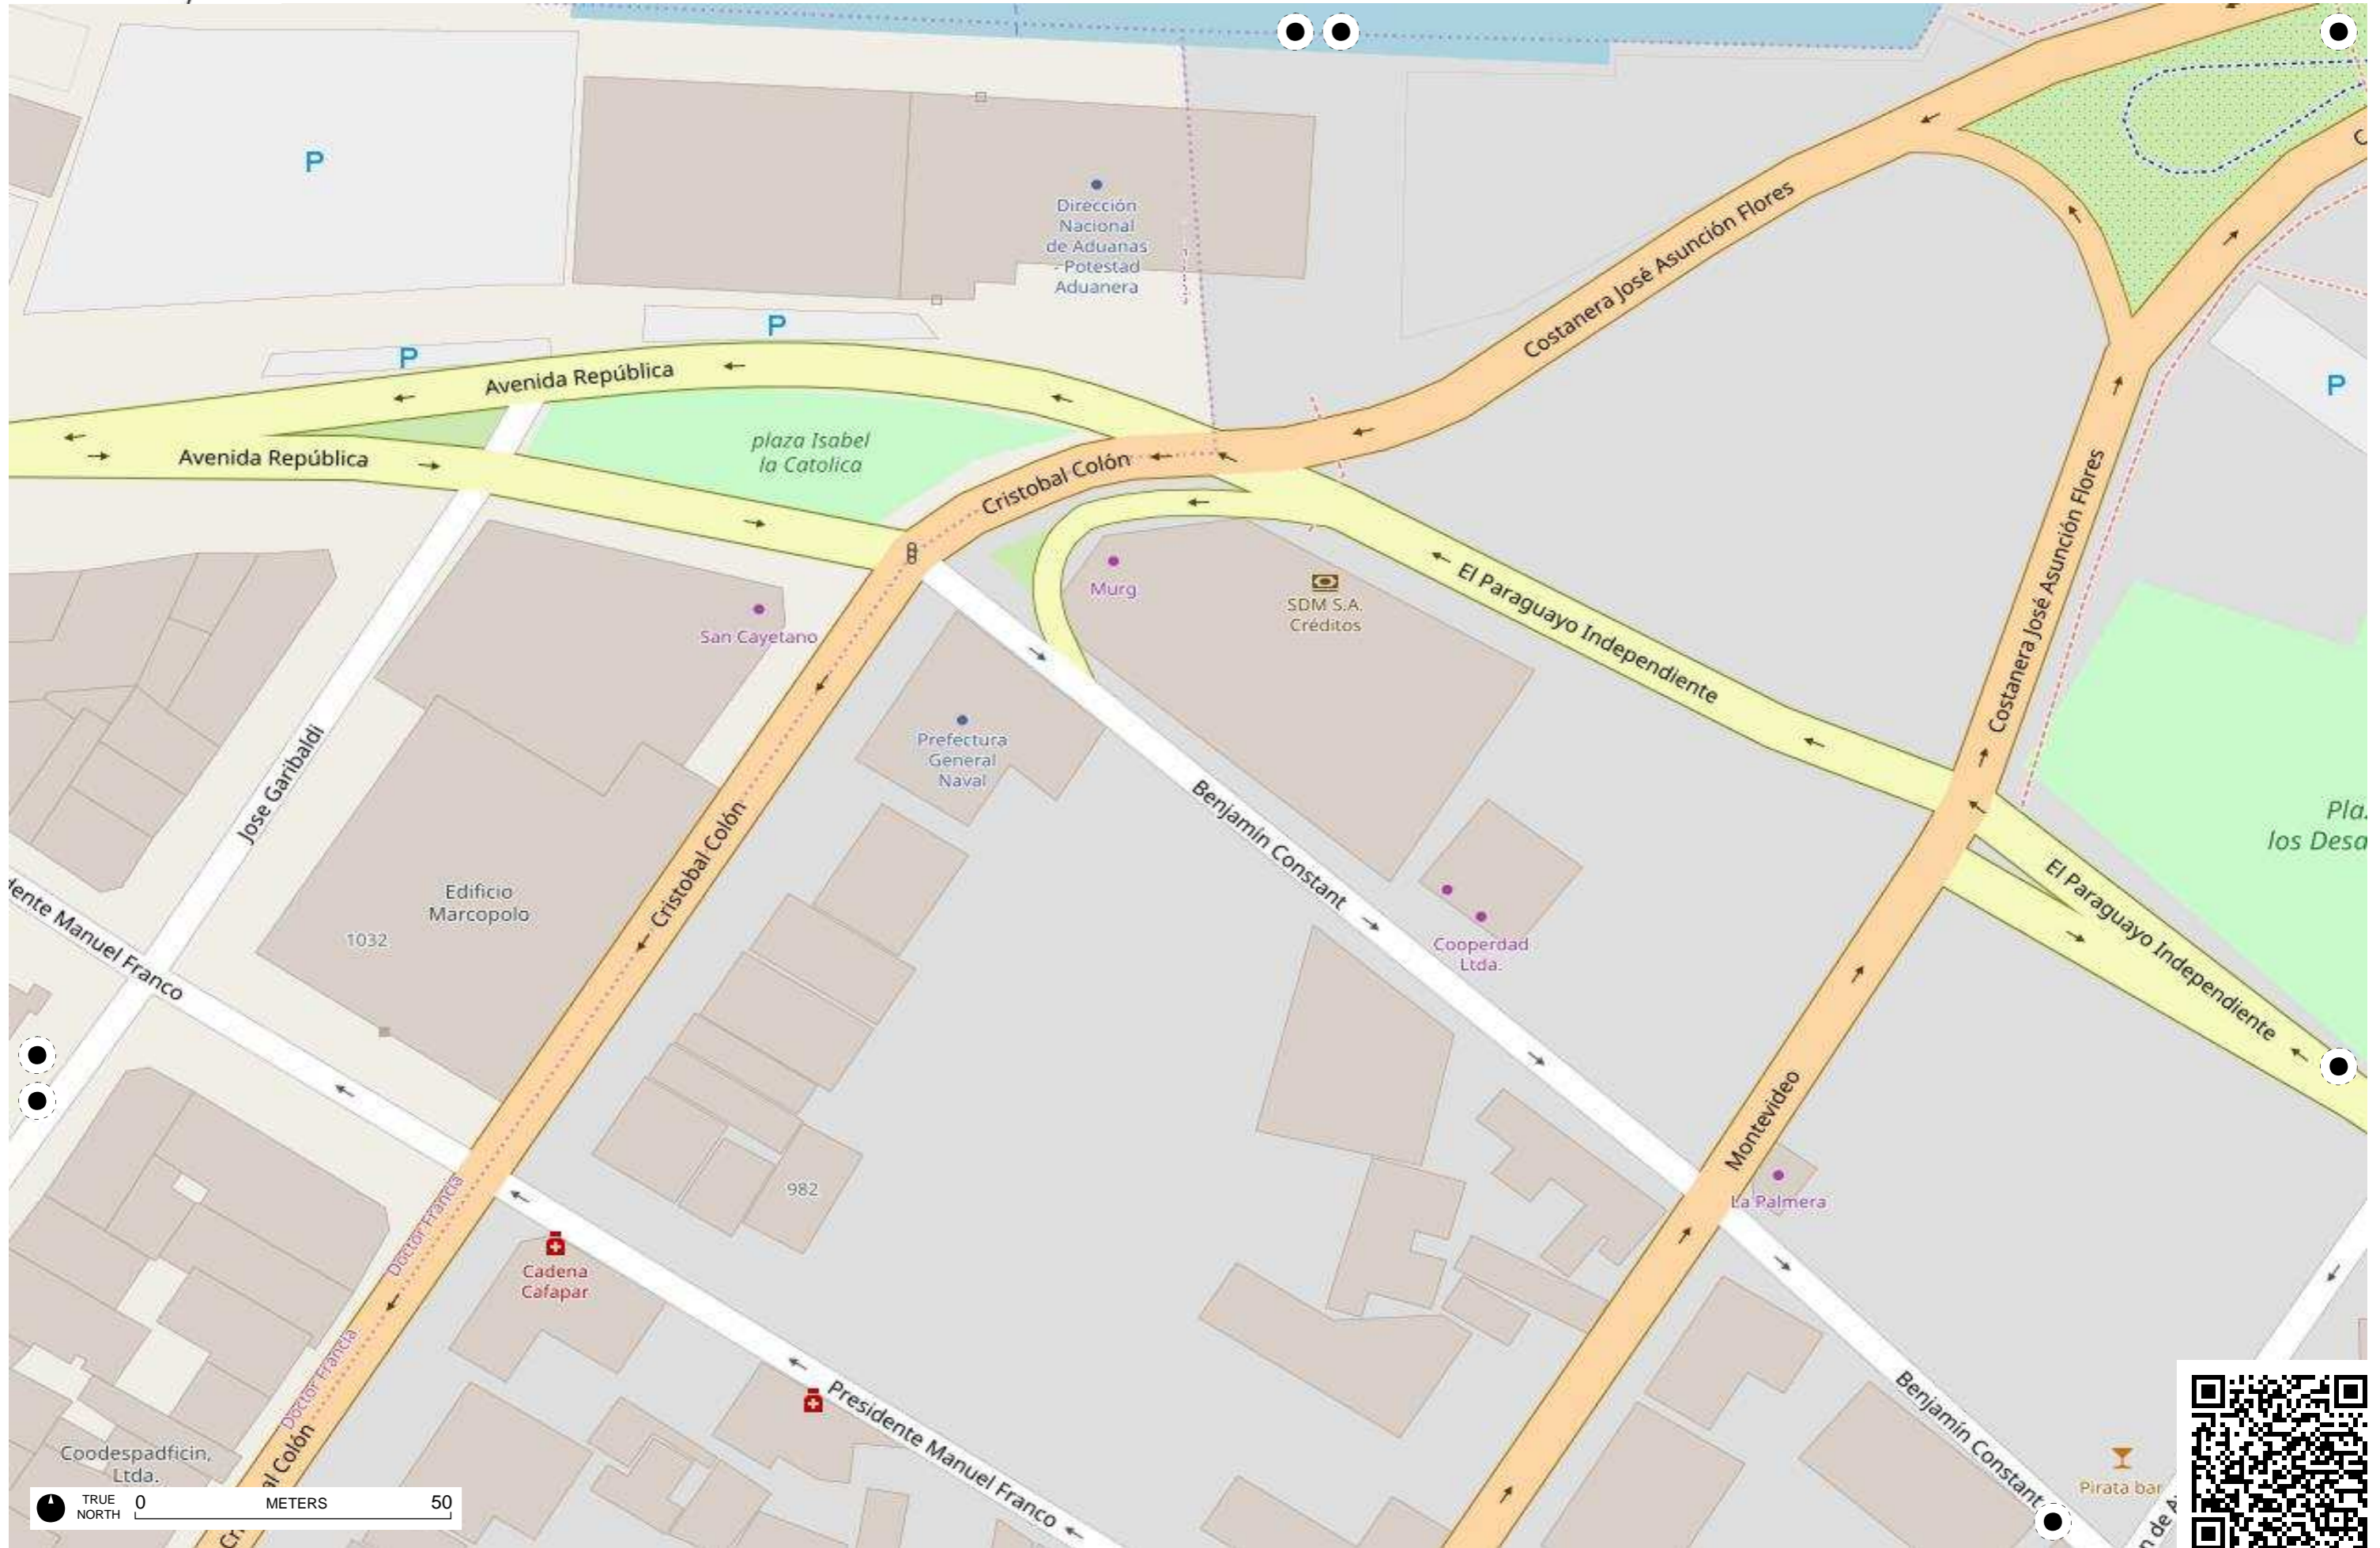

Arroyo Richuelo

Bahía de Asunción

Arroyo Peru

Arroyo Peru

TRUE NORTH 0 METERS 50

Municipalidad de Asuncion
- Direccion de Servicio de Desarrollo Urbano

Escuela Republica de Cuba

TRUE NORTH 0 METERS 50

Arroyo Piachuefo

TRUE NORTH 0 METERS 50

TRUE NORTH 0 METERS 50

TRUE NORTH 0 METERS 50

Ricardo Brugada

TRUE NORTH 0 METERS 50

TRUE NORTH 0 METERS 50

TRUE NORTH 0 METERS 50