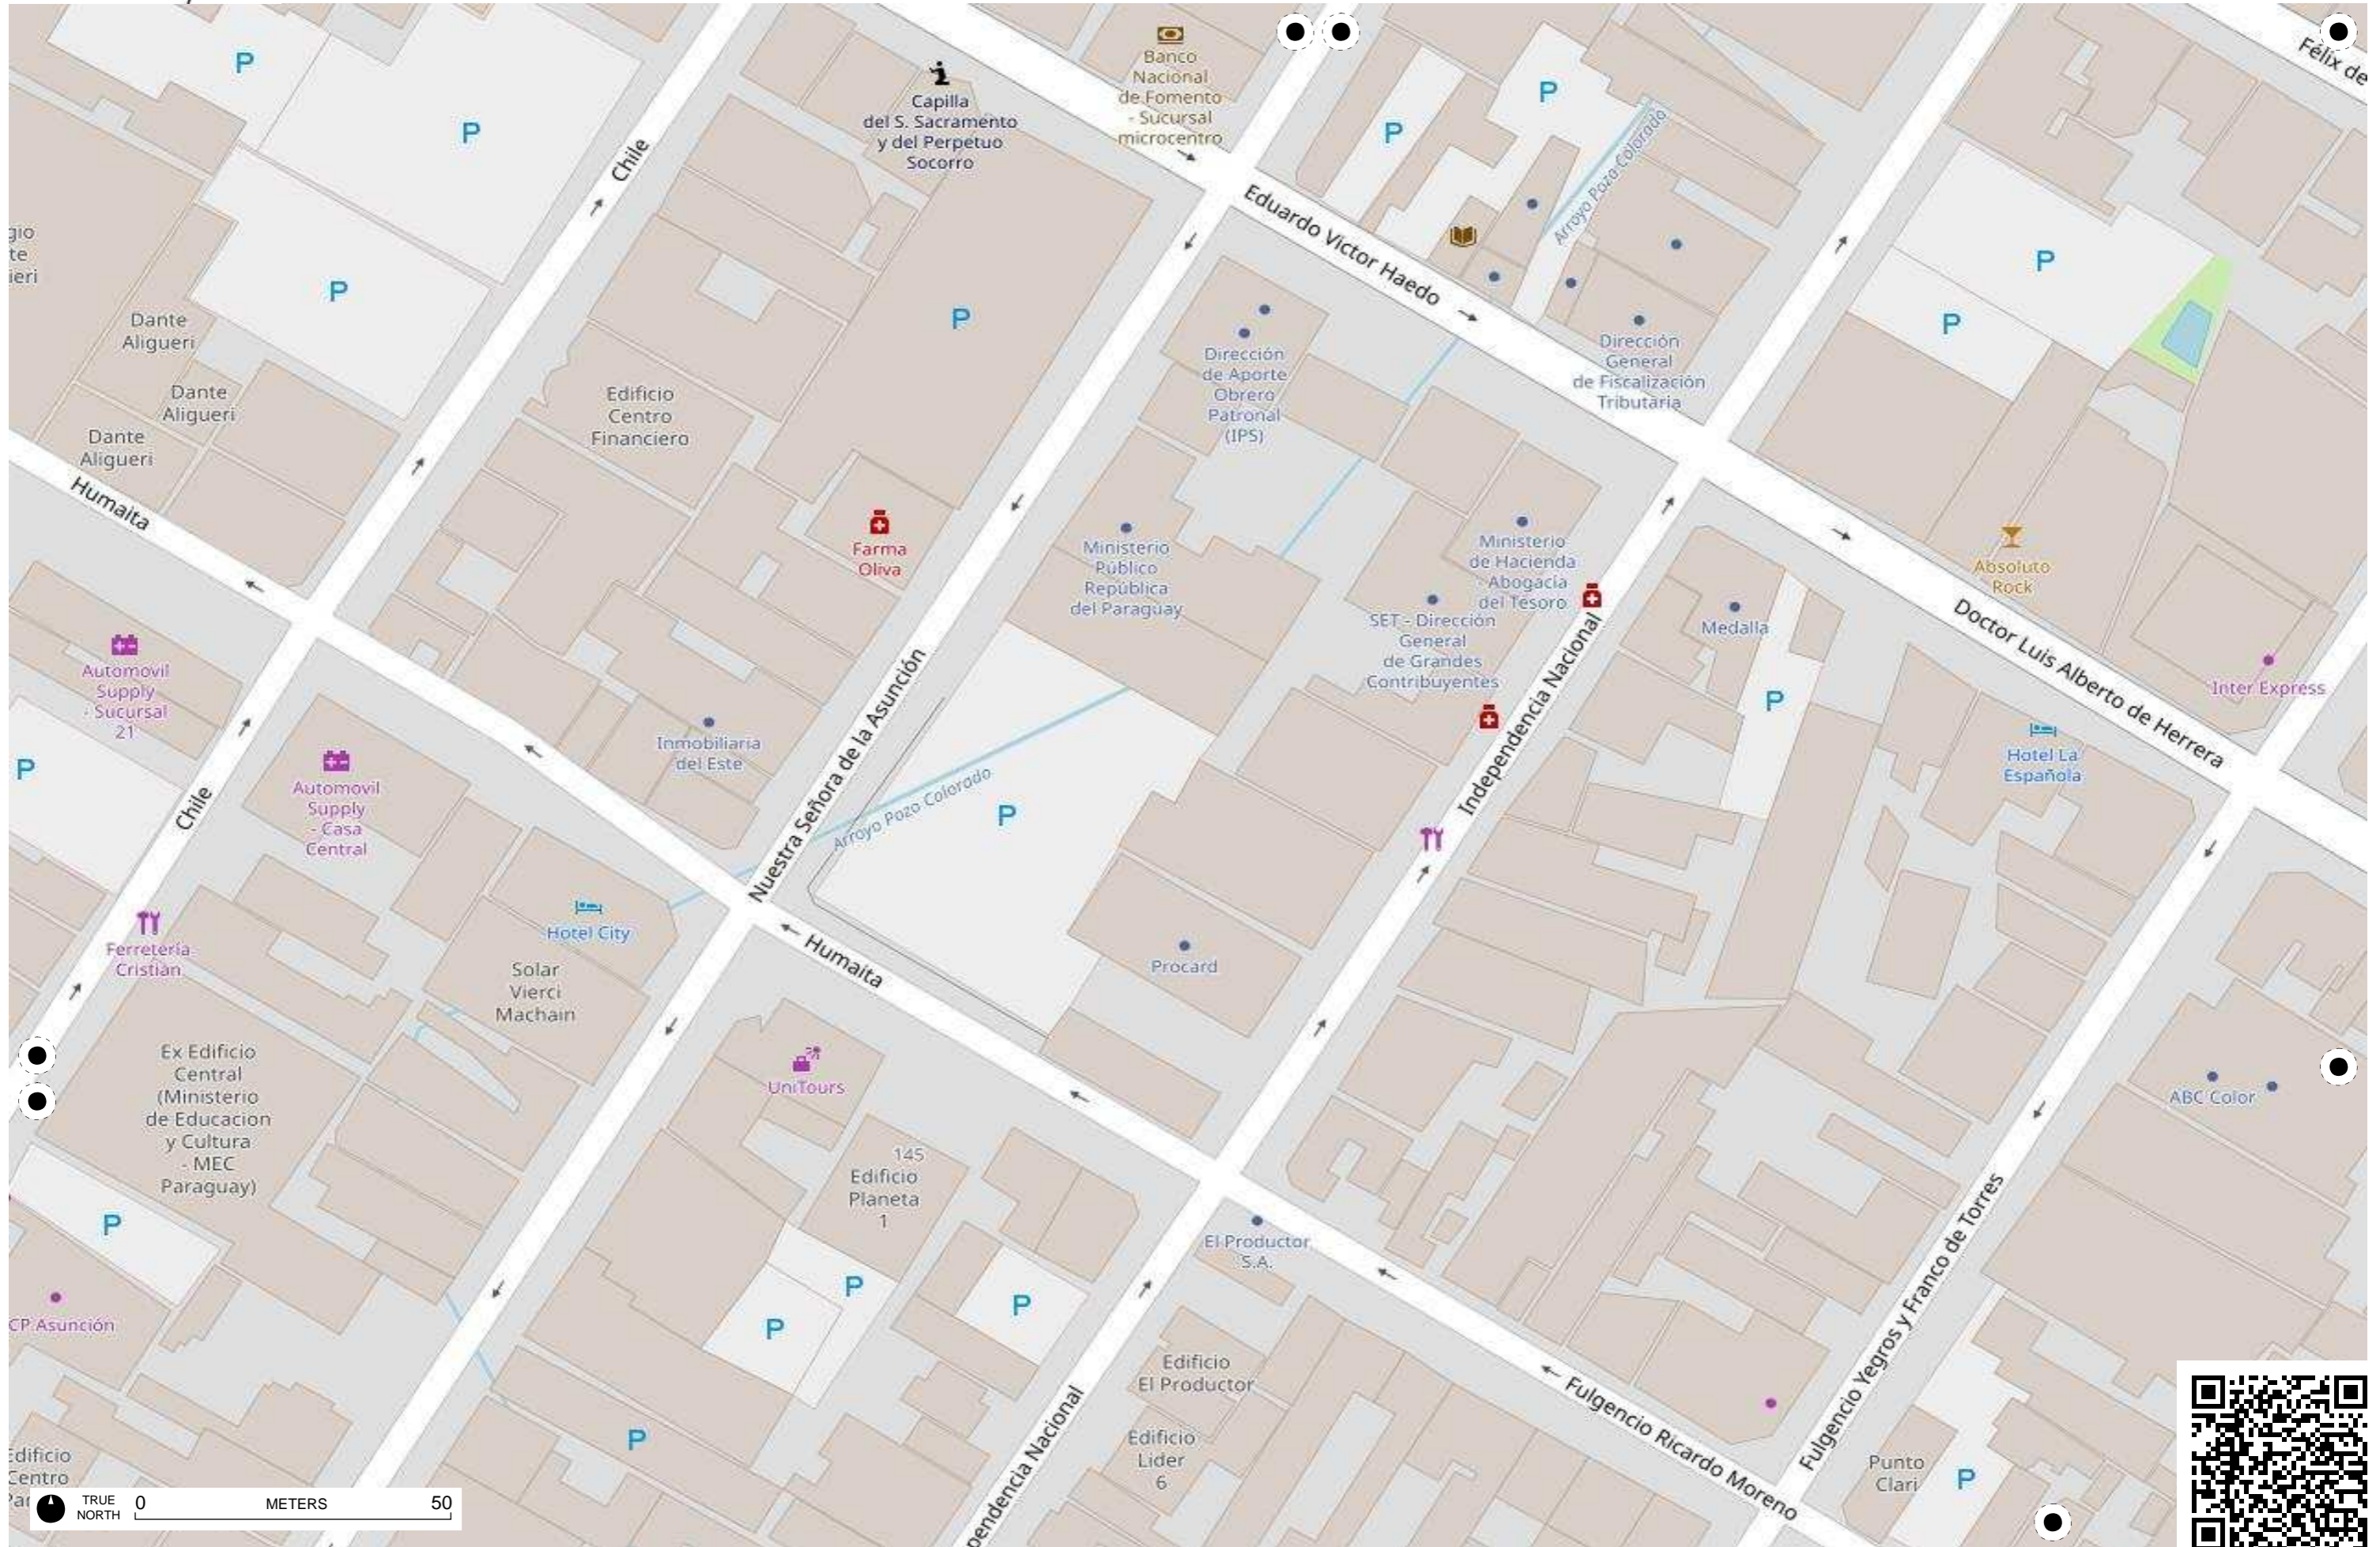

Arroyo Richuelo

Bahía de Asunción

Arroyo Peru

Arroyo Peru

TRUE NORTH 0 METERS 50

Municipalidad de Asuncion
- Direccion de Servicio de Desarrollo Urbano

Escuela Republica de Cuba

TRUE NORTH 0 METERS 50

TRUE NORTH 0 METERS 50

TRUE NORTH 0 METERS 50

TRUE NORTH 0 METERS 50

TRUE NORTH 0 50 METERS

TRUE NORTH 0 METERS 50

TRUE NORTH 0 METERS 50

TRUE NORTH 0 METERS 50

TRUE NORTH 0 METERS 50