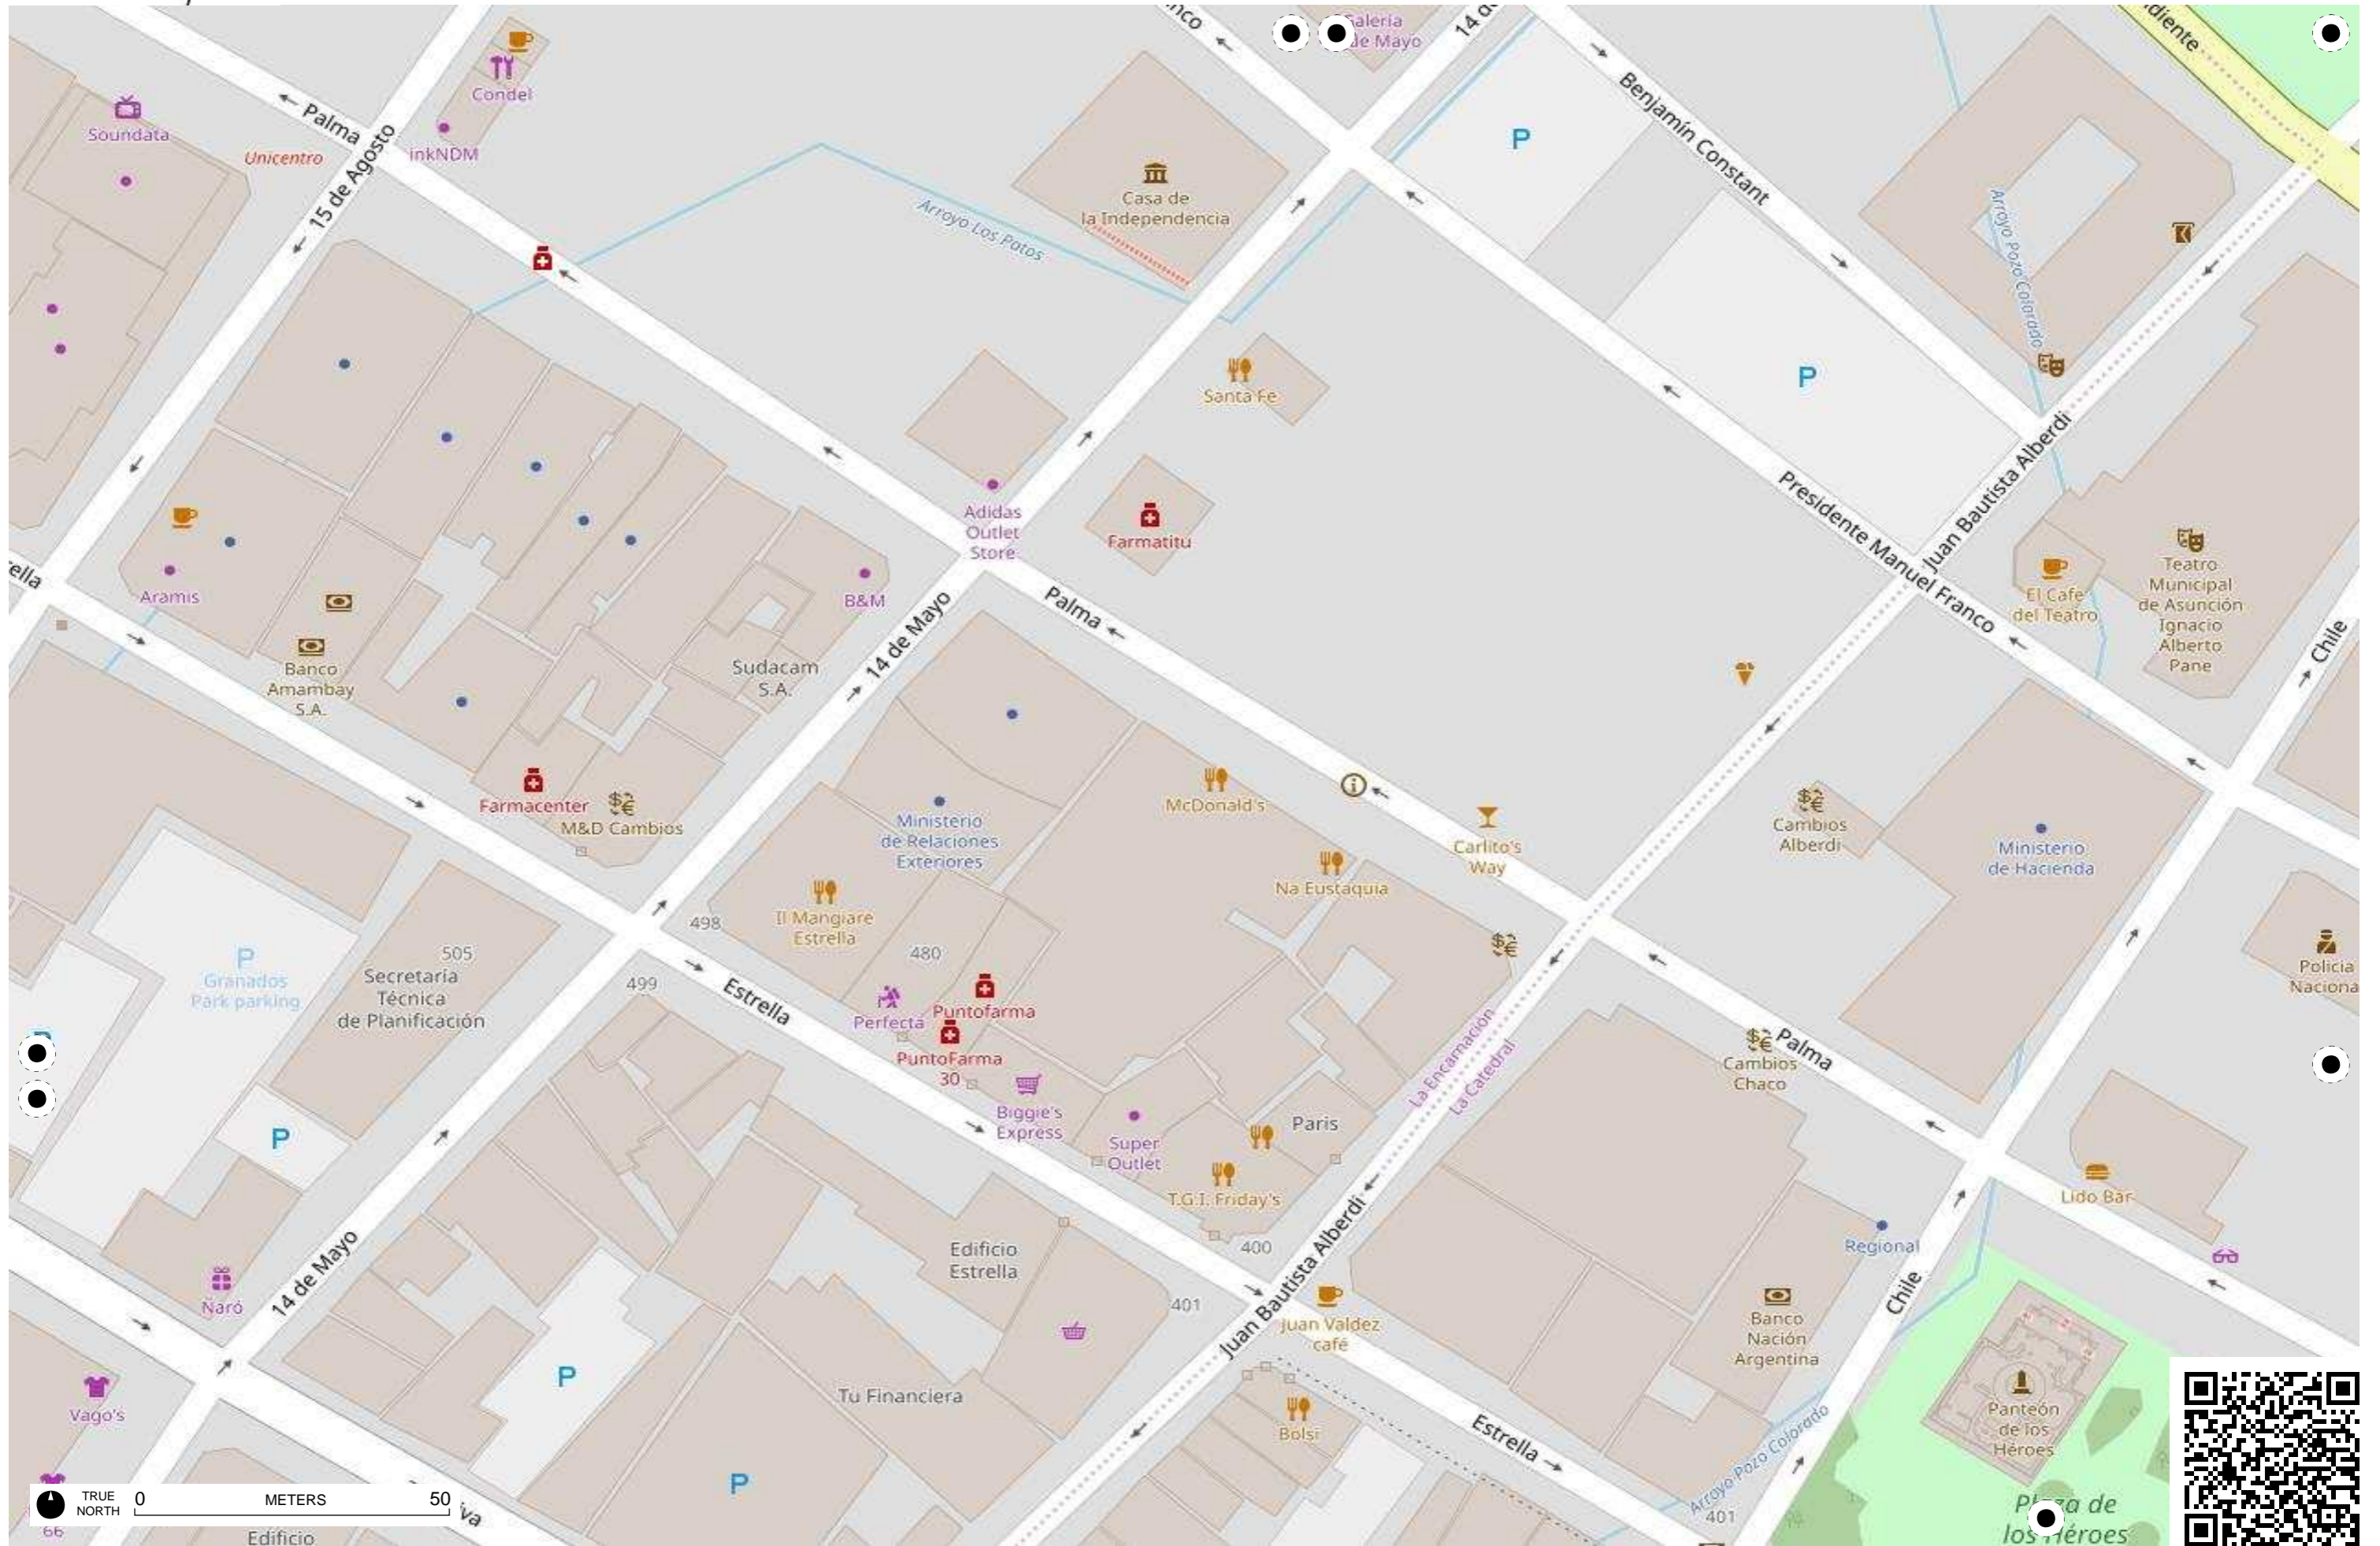

Arroyo Richuelo

Bahía de Asunción

Arroyo Peru

Arroyo Peru

TRUE NORTH 0 METERS 50

Municipalidad de Asuncion
- Direccion de Servicio de Desarrollo Urbano

Escuela Republica de Cuba

TRUE NORTH 0 METERS 50

TRUE NORTH 0 METERS 50

TRUE NORTH 0 METERS 50

TRUE NORTH 0 METERS 50

TRUE NORTH 0 50 METERS

TRUE NORTH 0 METERS 50

TRUE NORTH 0 METERS 50

TRUE NORTH 0 METERS 50

TRUE NORTH 0 METERS 50