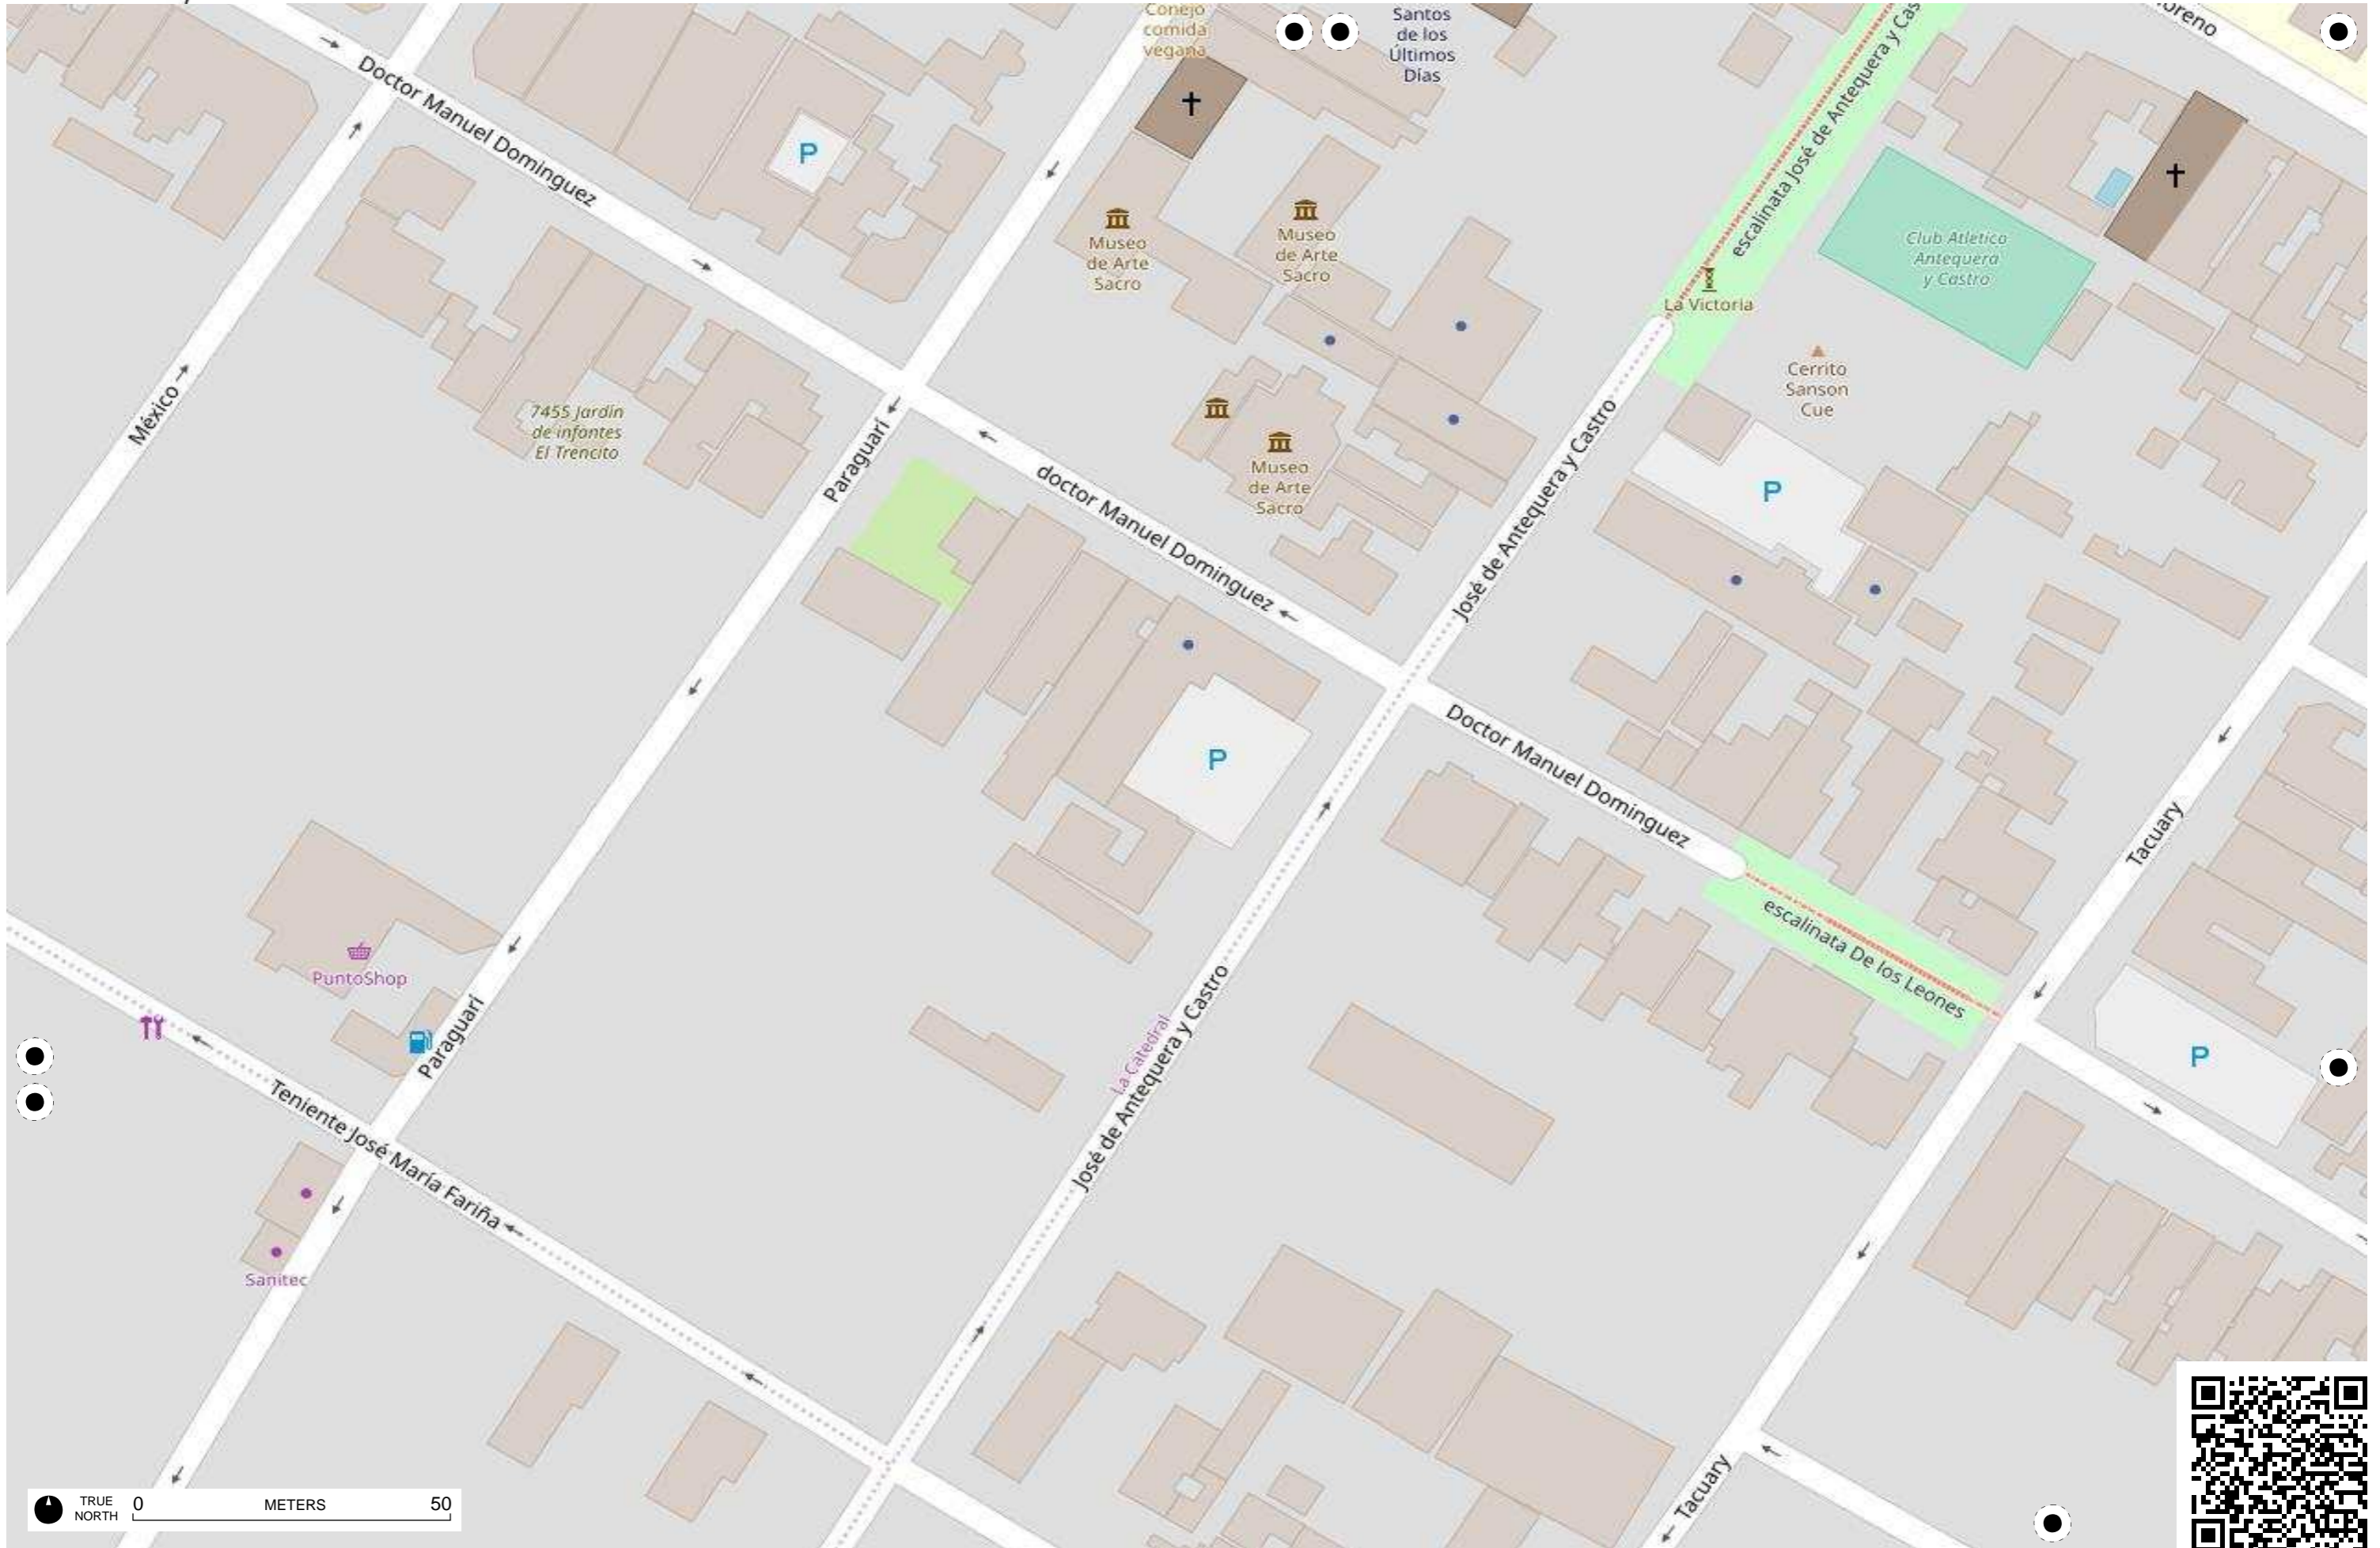

Arroyo Richuelo

Bahía de Asunción

Arroyo Peru

Arroyo Peru

TRUE NORTH 0 METERS 50

Municipalidad de Asuncion
- Direccion de Servicio de Desarrollo Urbano

Escuela Republica de Cuba

TRUE NORTH 0 METERS 50

TRUE NORTH 0 METERS 50

TRUE NORTH 0 METERS 50

TRUE NORTH 0 METERS 50

TRUE NORTH 0 50 METERS

TRUE NORTH 0 METERS 50

TRUE NORTH 0 METERS 50

TRUE NORTH 0 METERS 50

TRUE NORTH 0 METERS 50