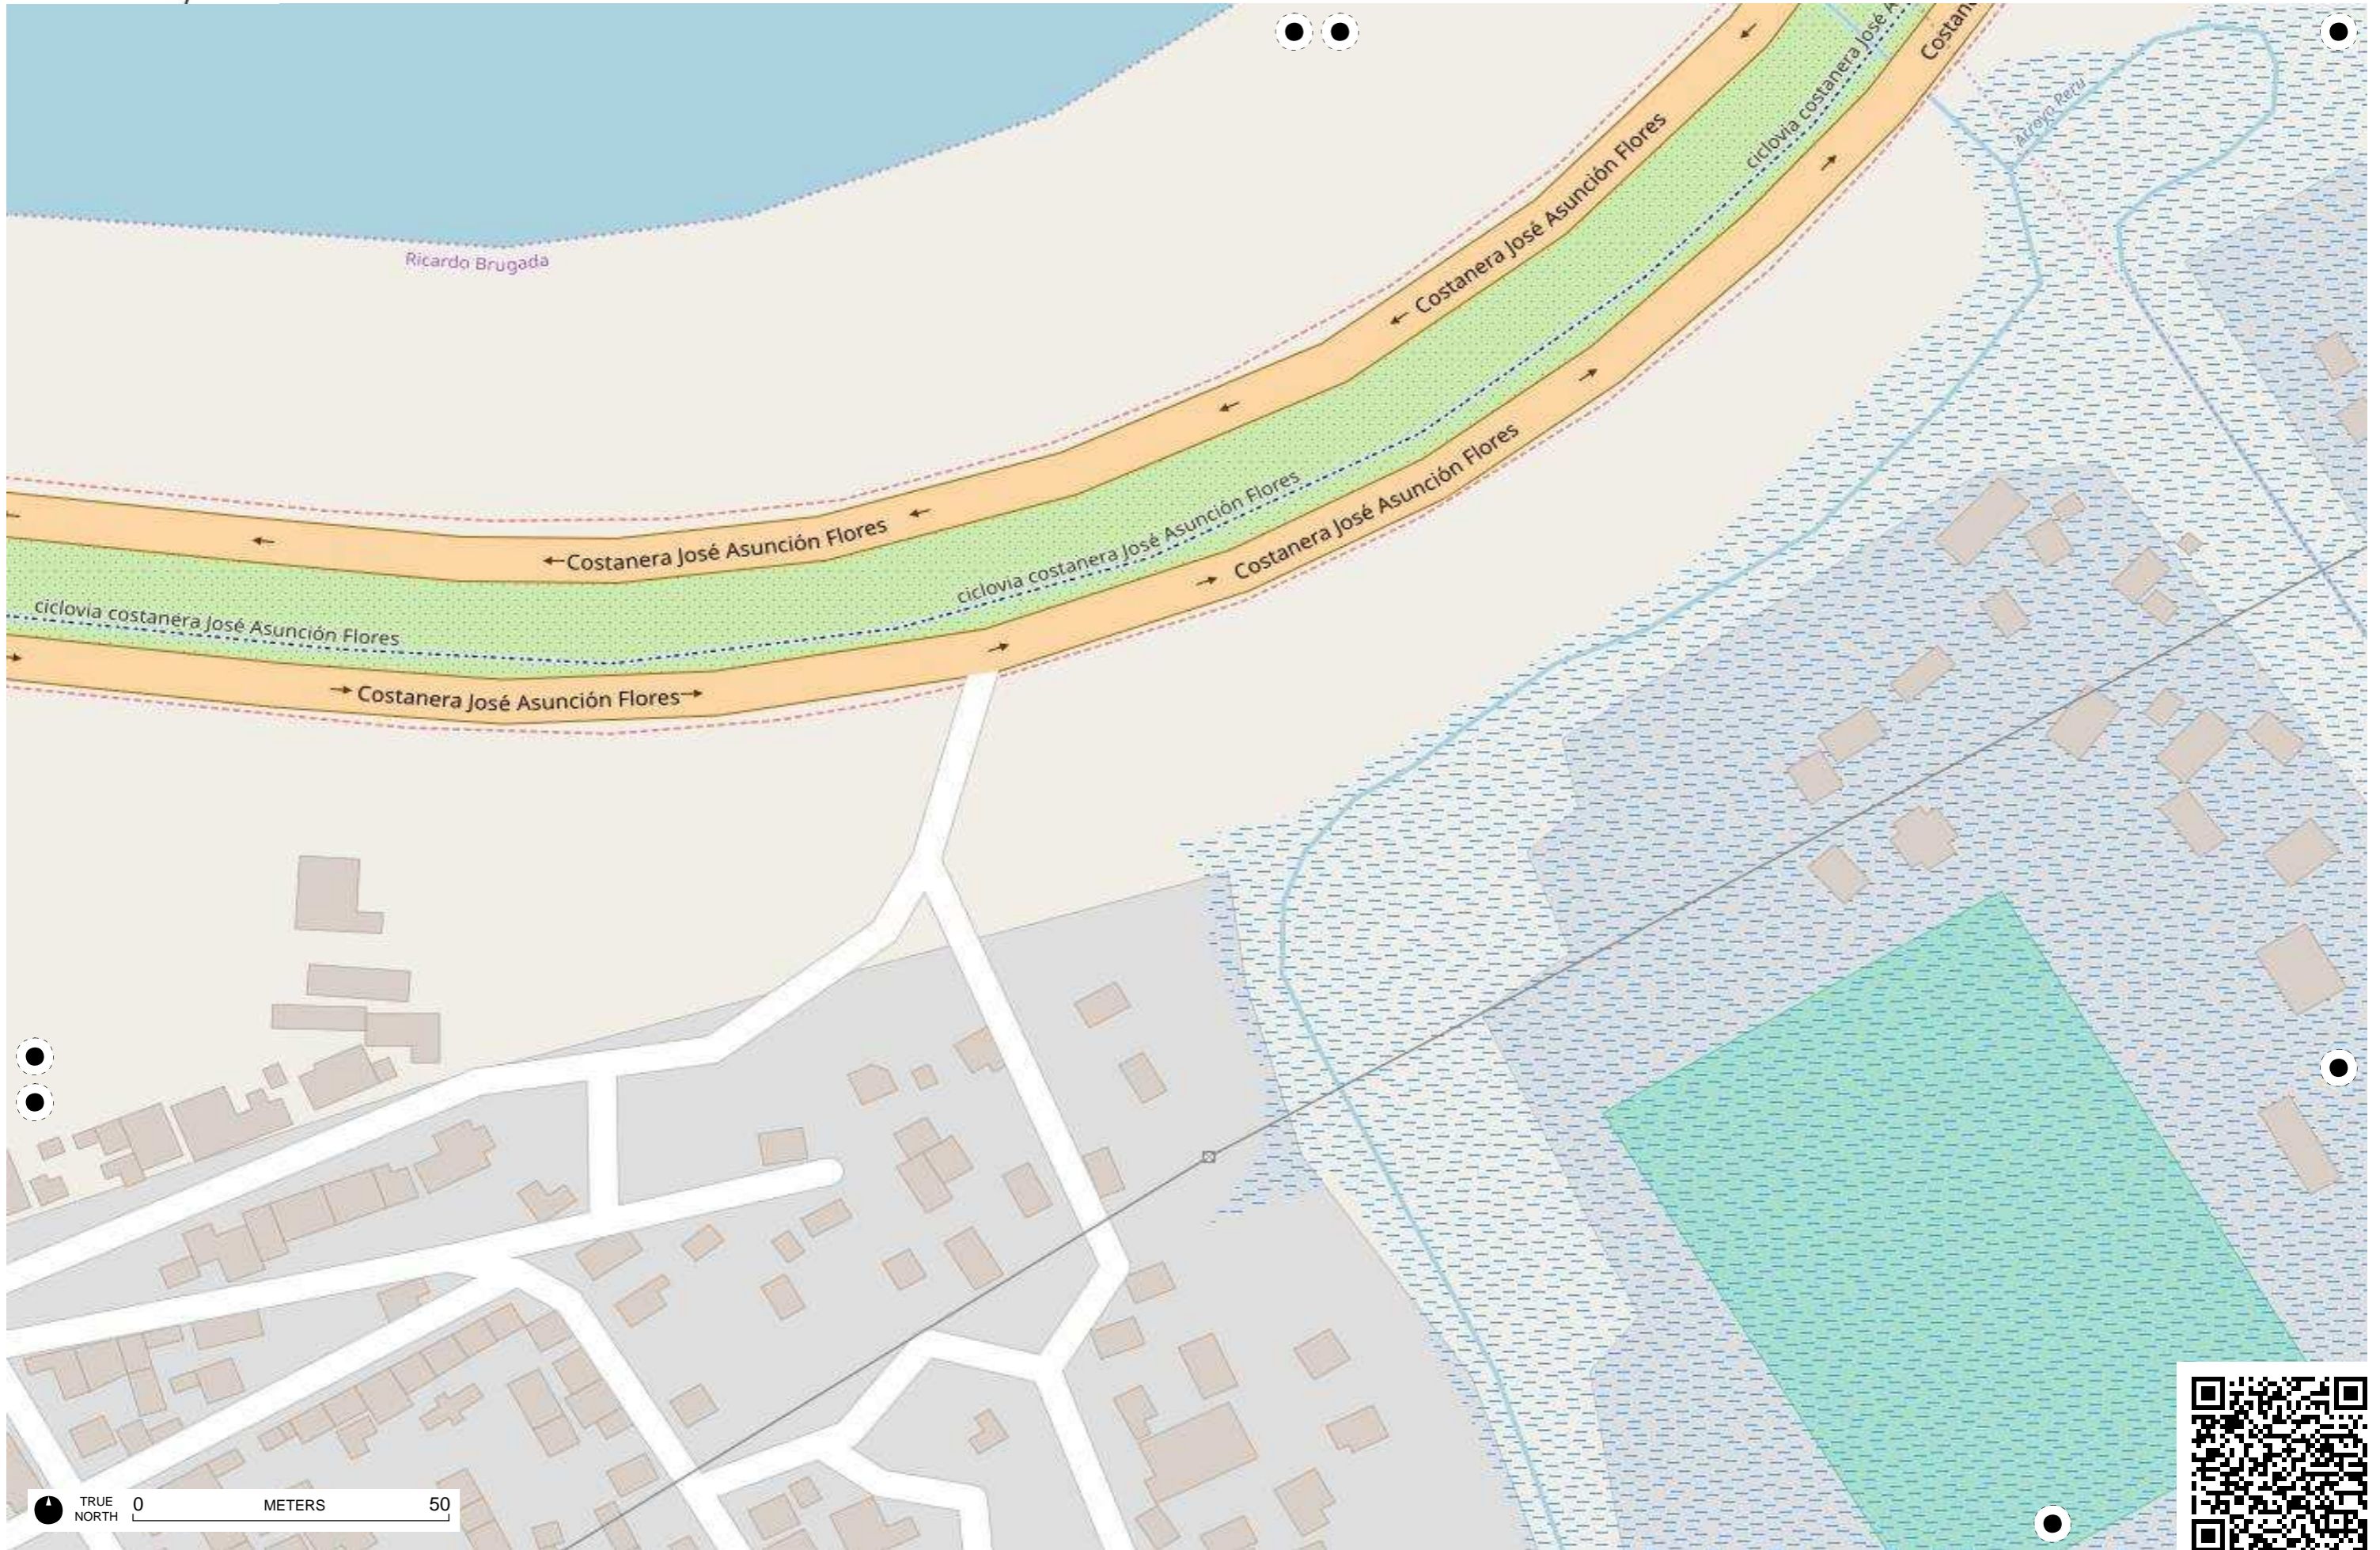

Arroyo Richuelo

Bahía de Asunción

Arroyo Peru

Arroyo Peru

TRUE NORTH 0 METERS 50

Municipalidad de Asuncion
- Direccion de Servicio de Desarrollo Urbano

Escuela Republica de Cuba

TRUE NORTH 0 METERS 50

Arroyo Piachuefo

TRUE NORTH 0 METERS 50

TRUE NORTH 0 METERS 50

TRUE NORTH 0 METERS 50

Ricardo Brugada

TRUE NORTH 0 METERS 50

TRUE NORTH 0 METERS 50

TRUE NORTH 0 METERS 50

TRUE NORTH 0 METERS 50

TRUE NORTH 0 METERS 50

TRUE NORTH 0 METERS 50

TRUE NORTH 0 50 METERS

TRUE NORTH 0 METERS 50

TRUE NORTH 0 METERS 50

TRUE NORTH 0 METERS 50

TRUE NORTH 0 METERS 50