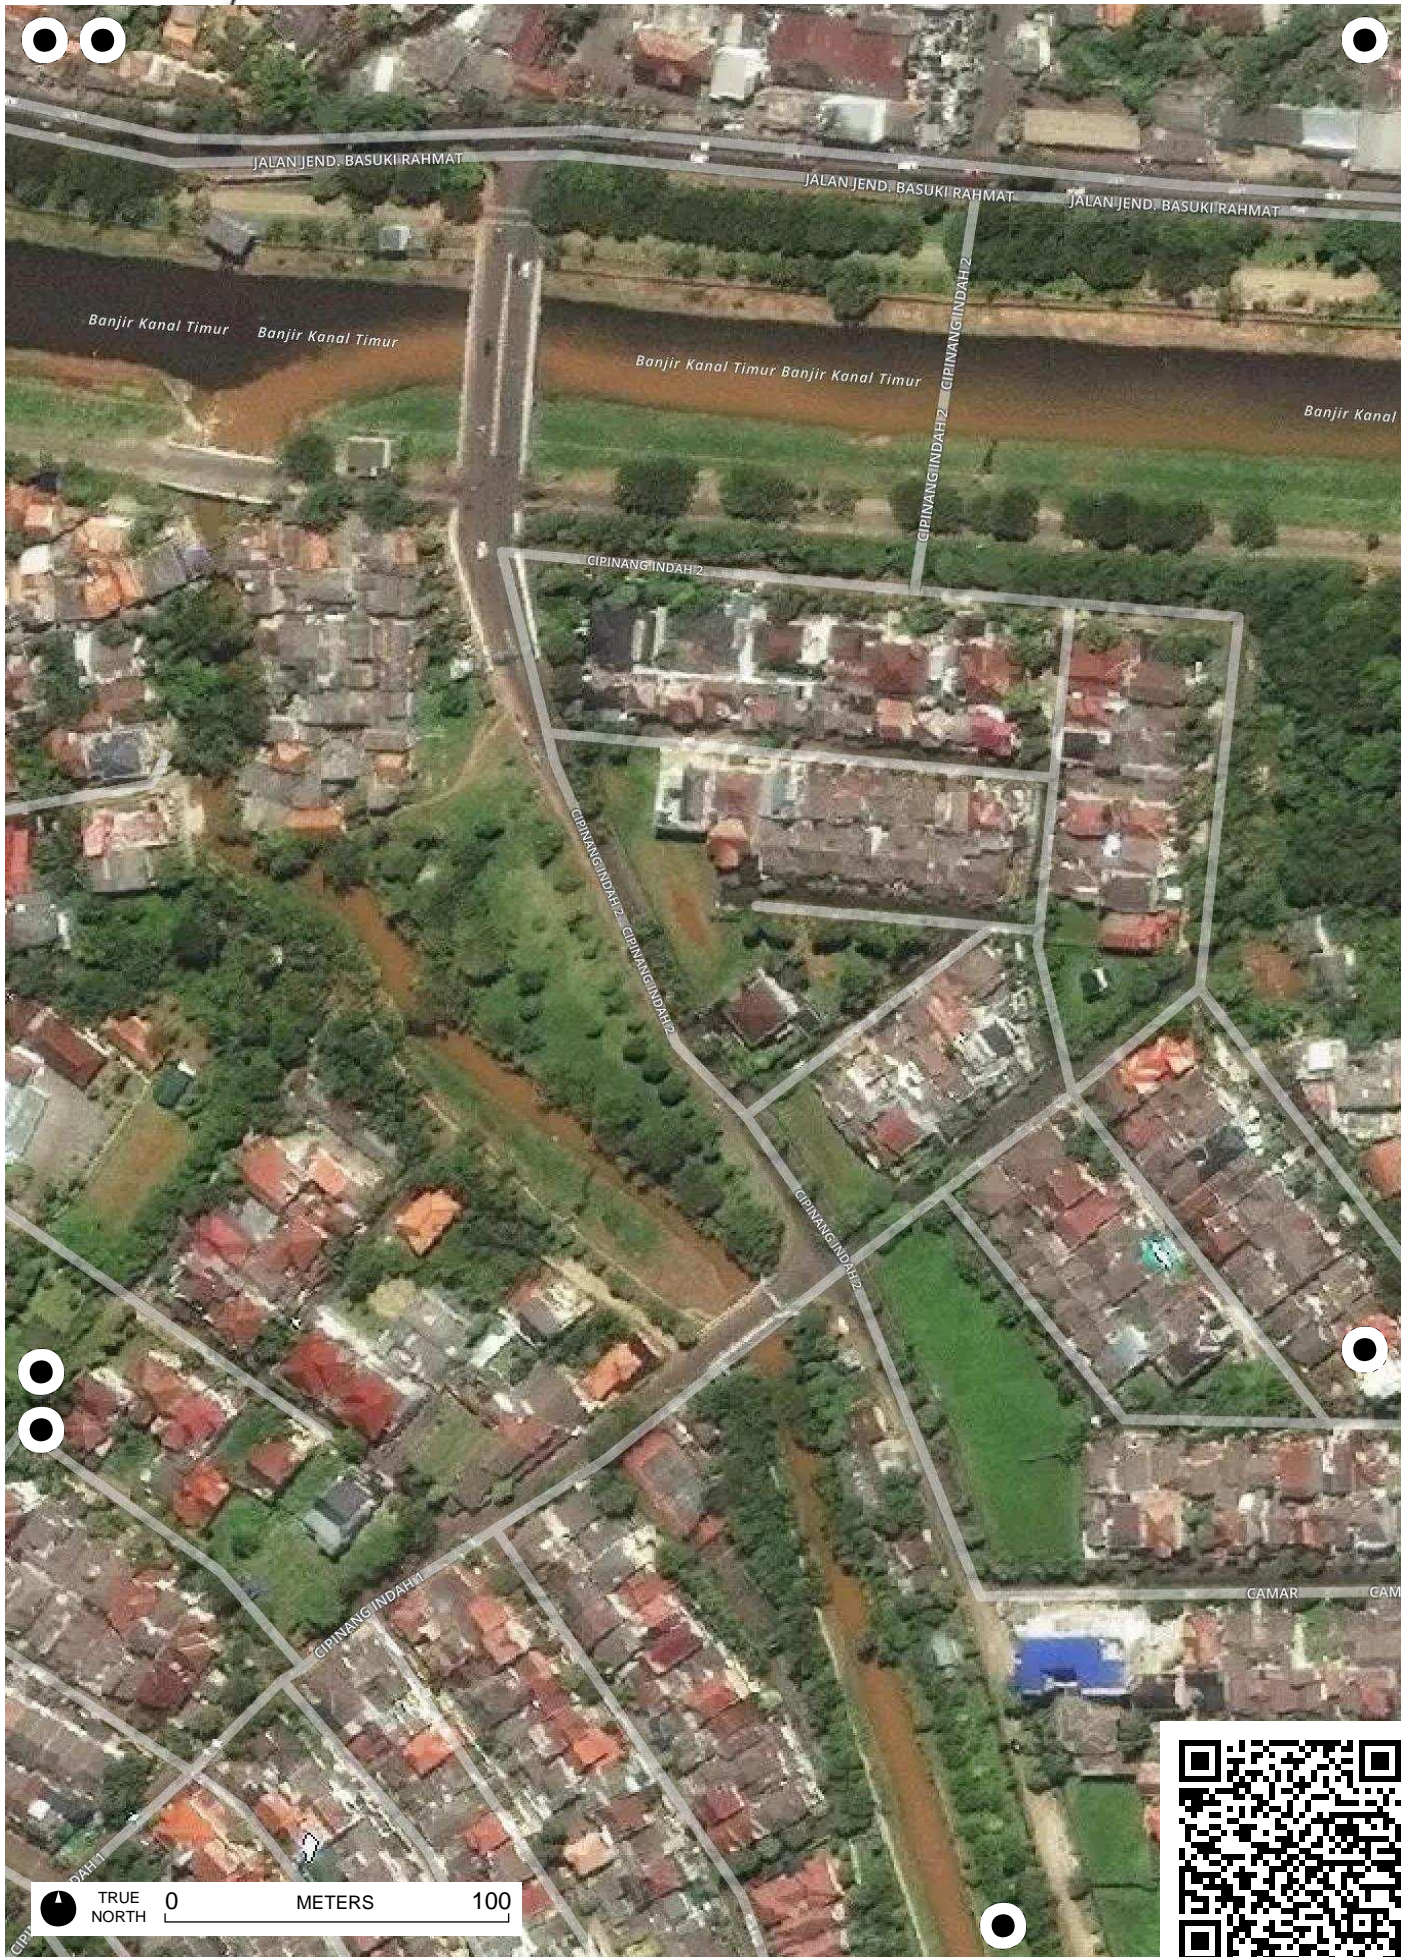

TRUE NORTH 0 METERS 100

TRUE NORTH 0 METERS 100

TRUE NORTH 0 METERS 100

TRUE NORTH 0 METERS 100

TRUE NORTH 0 METERS 100

TRUE NORTH 0 METERS 100

TRUE NORTH 0 METERS 100

TRUE NORTH 0 METERS 100

CIPINANG MUARA 1

TRUE NORTH 0 METERS 100

TRUE NORTH 0 METERS 100

SMA n. 100

Banjir Kanal

ANANAS

KEBON ANANAS

MEDJA MASSA

MEDJA MASSA

TRUE NORTH 0 METERS 100

TRUE NORTH 0 METERS 100

Timur
Banjir Kanal Timur
Banjir Kanal Timur
Banjir Kanal Timur
Banjir Kanal Timur

CAMAR
RAJAU

TRUE NORTH 0 METERS 100

Banjir Kanal Timur

Banjir Kanal Timur