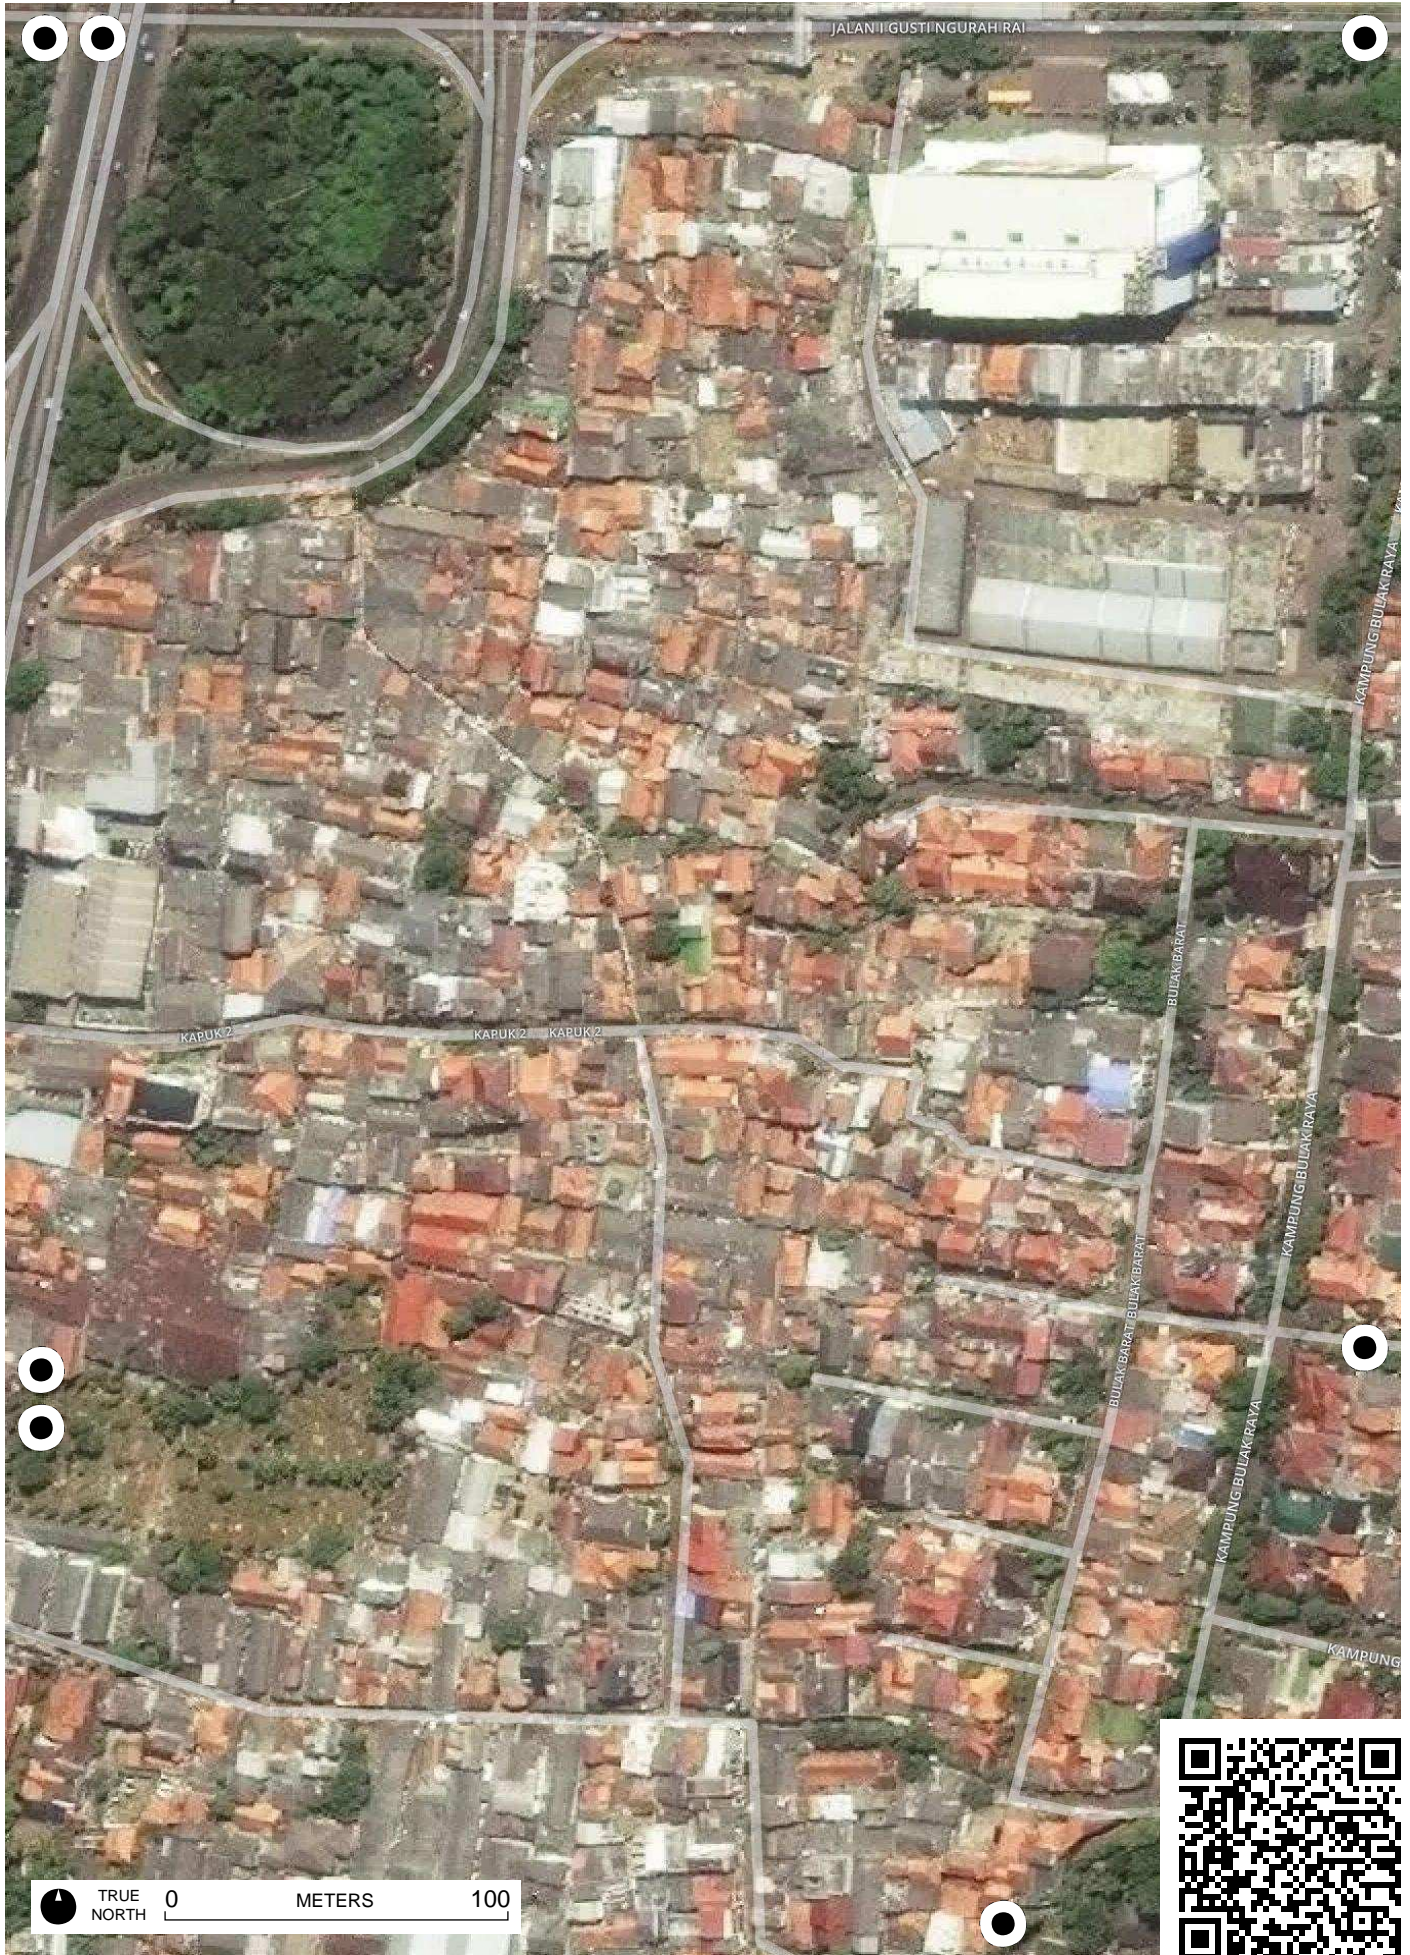

A1	A2	A3	A4	A5	A6
B1	B2	B3	B4	B5	B6
C1	C2	C3	C4	C5	C6
D1	D2	D3	D4	D5	D6
E1	E2	E3	E4	E5	E6

TRUE NORTH 0 METERS 600

TIMUR RAYA

JALAN BEKASI TIMUR RAYA

Cipinang Prison

TRUE NORTH 0 METERS 100

TRUE NORTH 0 METERS 100

TRUE NORTH 0 METERS 100

TRUE NORTH 0 METERS 100

TRUE NORTH 0 METERS 100

TRUE NORTH 0 METERS 100

TRUE NORTH 0 METERS 100

TRUE NORTH 0 METERS 100

TRUE NORTH 0 METERS 100

TRUE NORTH 0 METERS 100

CIPINANG MUARA 1

TRUE NORTH 0 METERS 100

TRUE NORTH 0 METERS 100

SMA n. 100

Banjir Kanal

ANANAS

KEBON ANANAS

MEDJA MASSA

MEDJA MASSA

TRUE NORTH 0 METERS 100

TRUE NORTH 0 METERS 100

Timur
Banjir Kanal Timur
Banjir Kanal Timur
Banjir Kanal Timur
Banjir Kanal Timur

CAMAR
RAJAU

TRUE NORTH 0 METERS 100

Banjir Kanal Timur

Banjir Kanal Timur