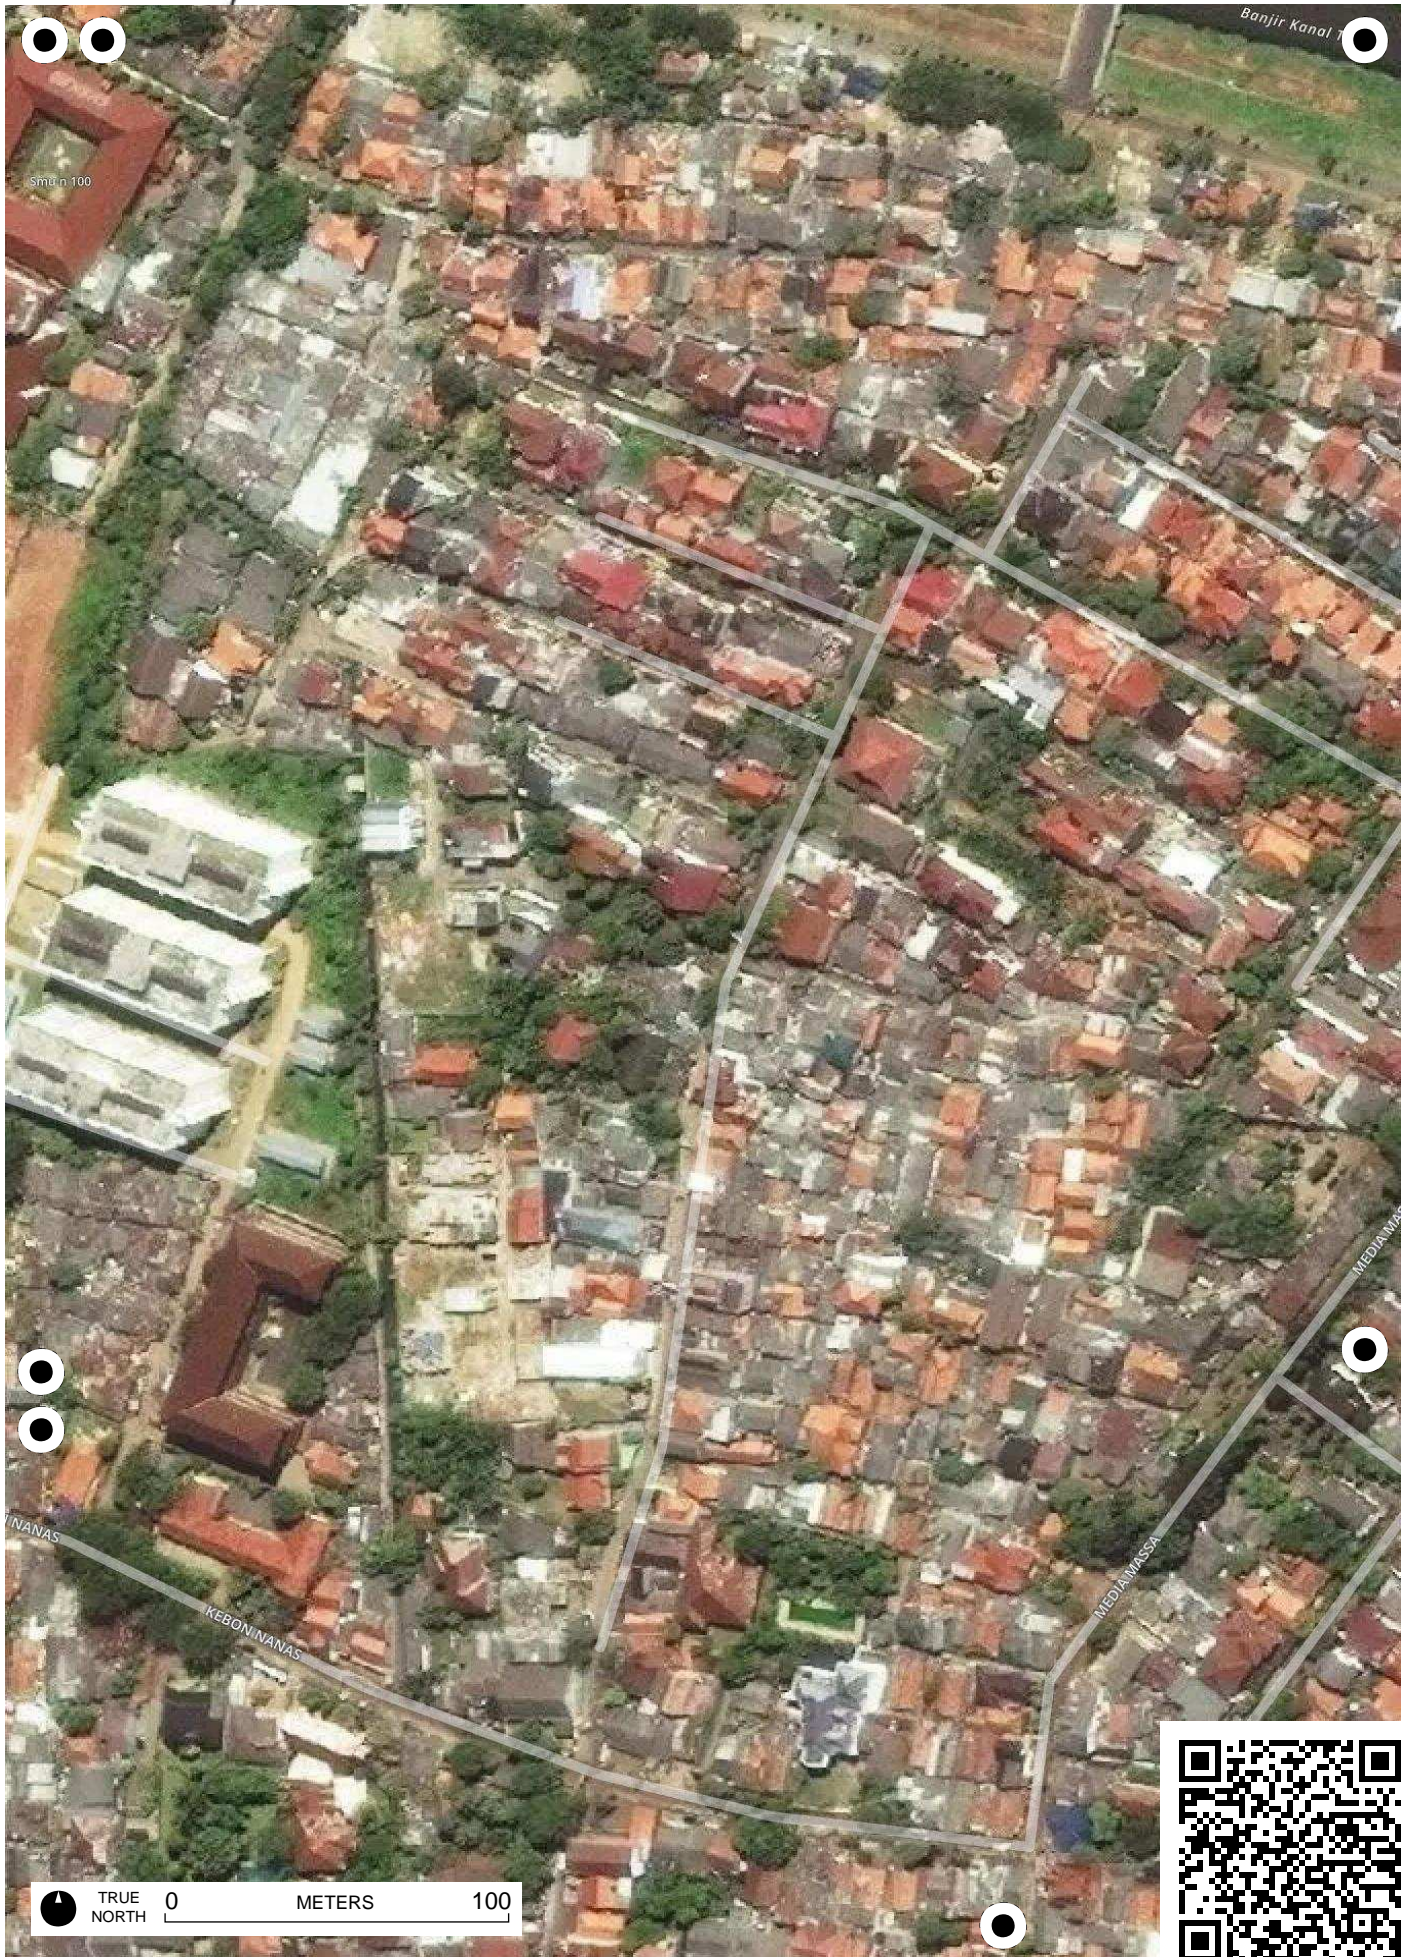

TRUE NORTH 0 METERS 100

TRUE NORTH 0 METERS 100

TRUE NORTH 0 METERS 100

TRUE NORTH 0 METERS 100

TRUE NORTH 0 METERS 100

TRUE NORTH 0 METERS 100

TRUE NORTH 0 METERS 100

TRUE NORTH 0 METERS 100

CIPINANG MUARA 1

TRUE NORTH 0 METERS 100

TRUE NORTH 0 METERS 100

SMA n. 100

Banjir Kanal

ANANAS

KEBON ANANAS

MEDJA MASSA

MEDJA MASSA

TRUE NORTH 0 METERS 100

TRUE NORTH 0 METERS 100

Timur
Banjir Kanal Timur
Banjir Kanal Timur
Banjir Kanal Timur
Banjir Kanal Timur

CAMAR
RAJAU

TRUE NORTH 0 METERS 100

Banjir Kanal Timur

Banjir Kanal Timur