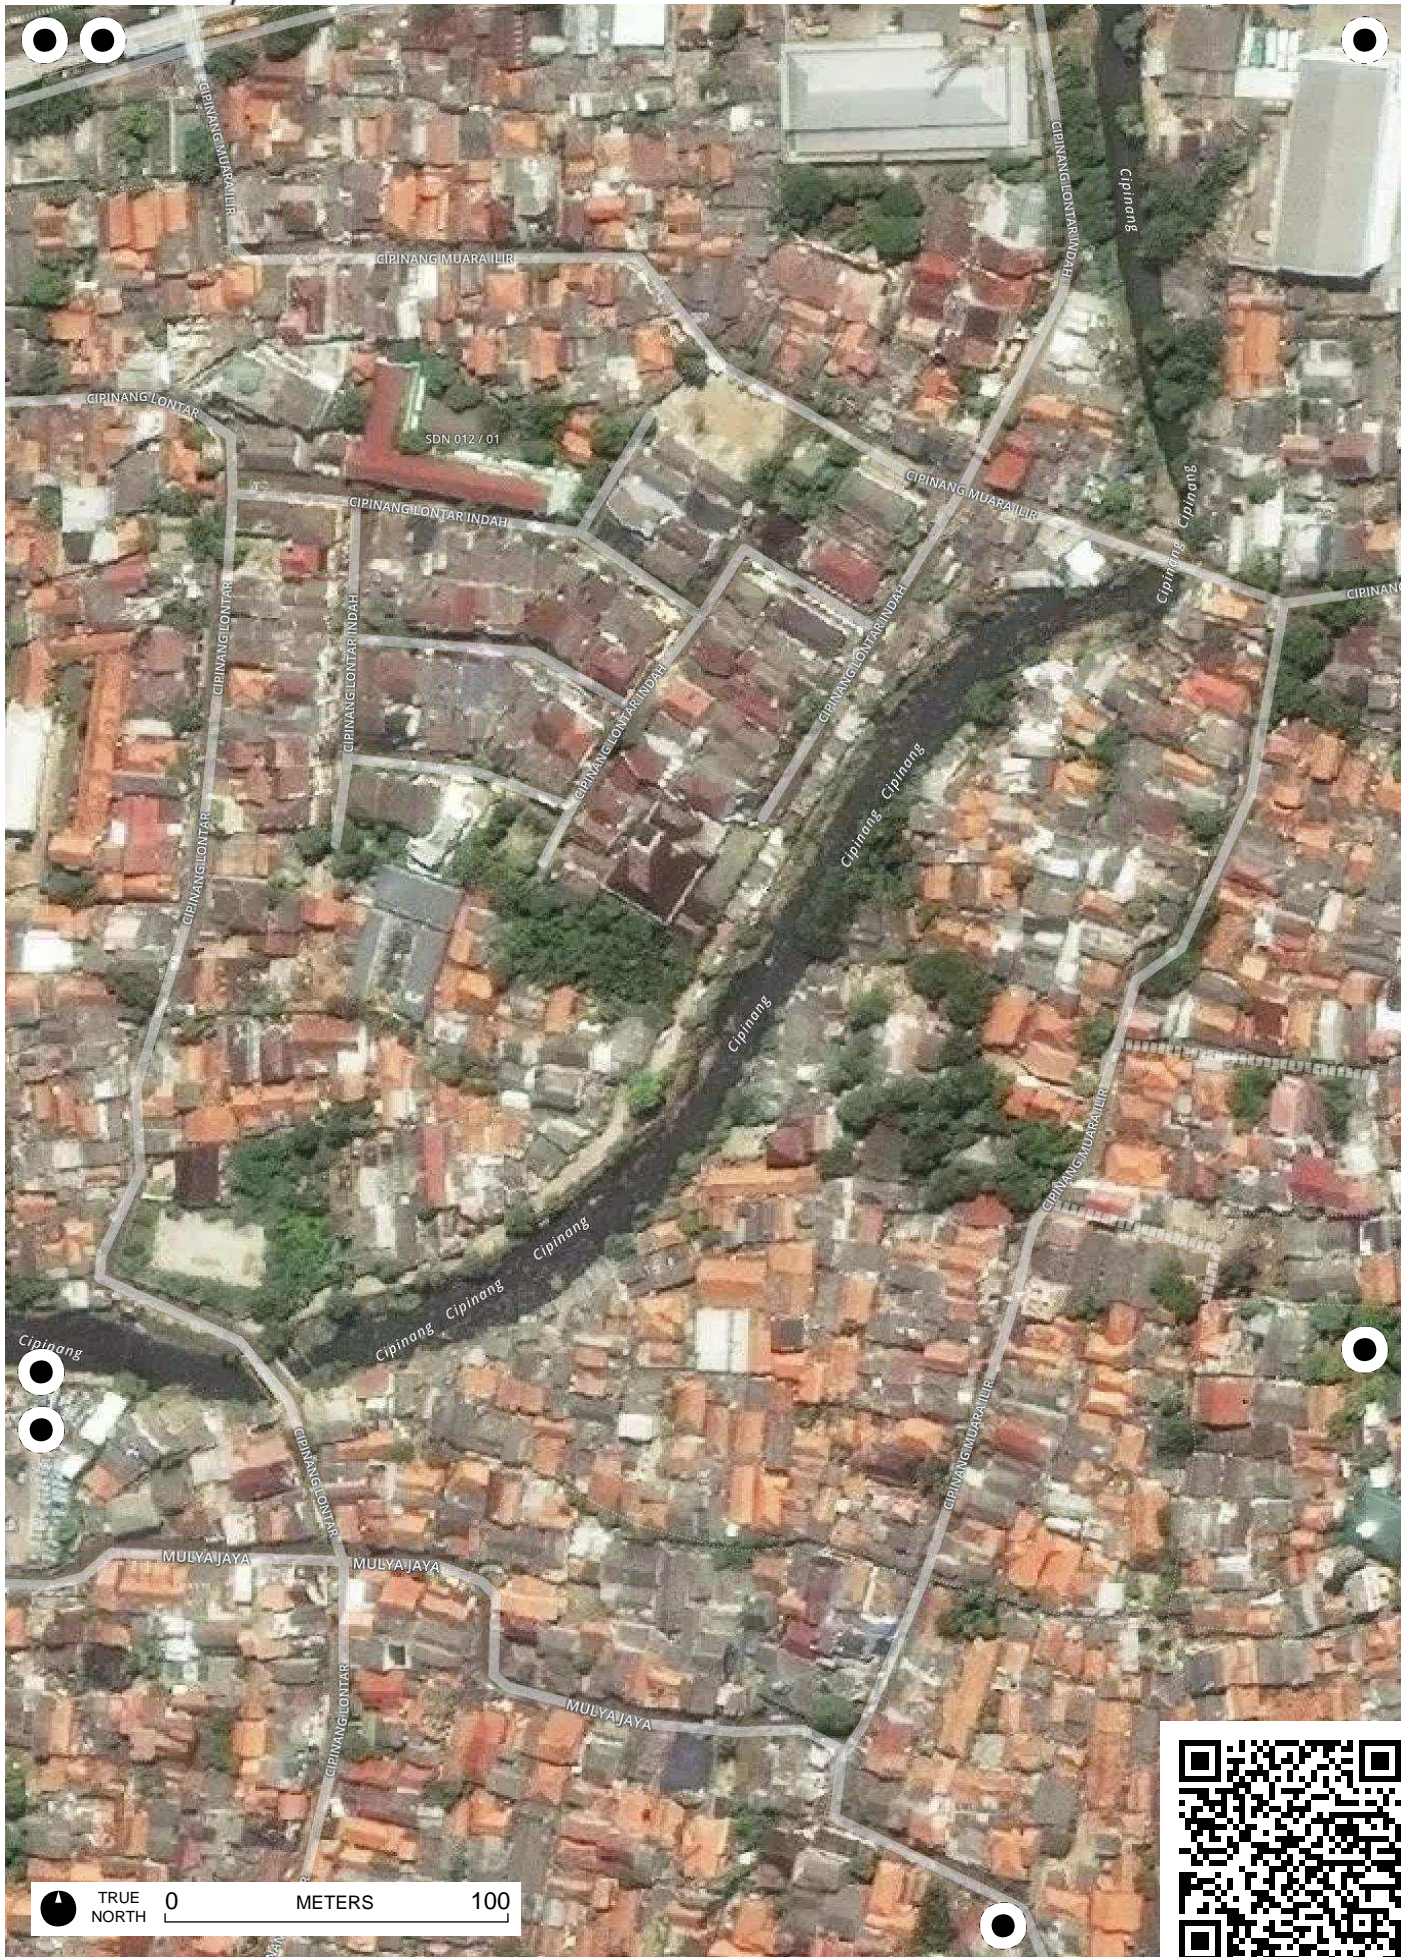

A1	A2	A3	A4	A5	A6
B1	B2	B3	B4	B5	B6
C1	C2	C3	C4	C5	C6
D1	D2	D3	D4	D5	D6
E1	E2	E3	E4	E5	E6

TRUE NORTH 0 METERS 600

TIMUR RAYA

JALAN BEKASI TIMUR RAYA

Cipinang Prison

TRUE NORTH 0 METERS 100

TRUE NORTH 0 METERS 100

TRUE NORTH 0 METERS 100

TRUE NORTH 0 METERS 100

TRUE NORTH 0 METERS 100

TRUE NORTH 0 METERS 100

TRUE NORTH 0 METERS 100

TRUE NORTH 0 METERS 100

TRUE NORTH 0 METERS 100

TRUE NORTH 0 METERS 100

CIPINANG MUARA 1

TRUE NORTH 0 METERS 100

TRUE NORTH 0 METERS 100

SMA n. 100

Banjir Kanal

ANANAS

KEBON ANANAS

MEDJA MASSA

Banjir Kanal Timur

Banjir Kanal Timur

Banjir Kanal Timur

Banjir Kanal Timur

TRUE NORTH 0 METERS 100

TRUE NORTH 0 METERS 100

TRUE NORTH 0 METERS 100

TRUE NORTH 0 METERS 100