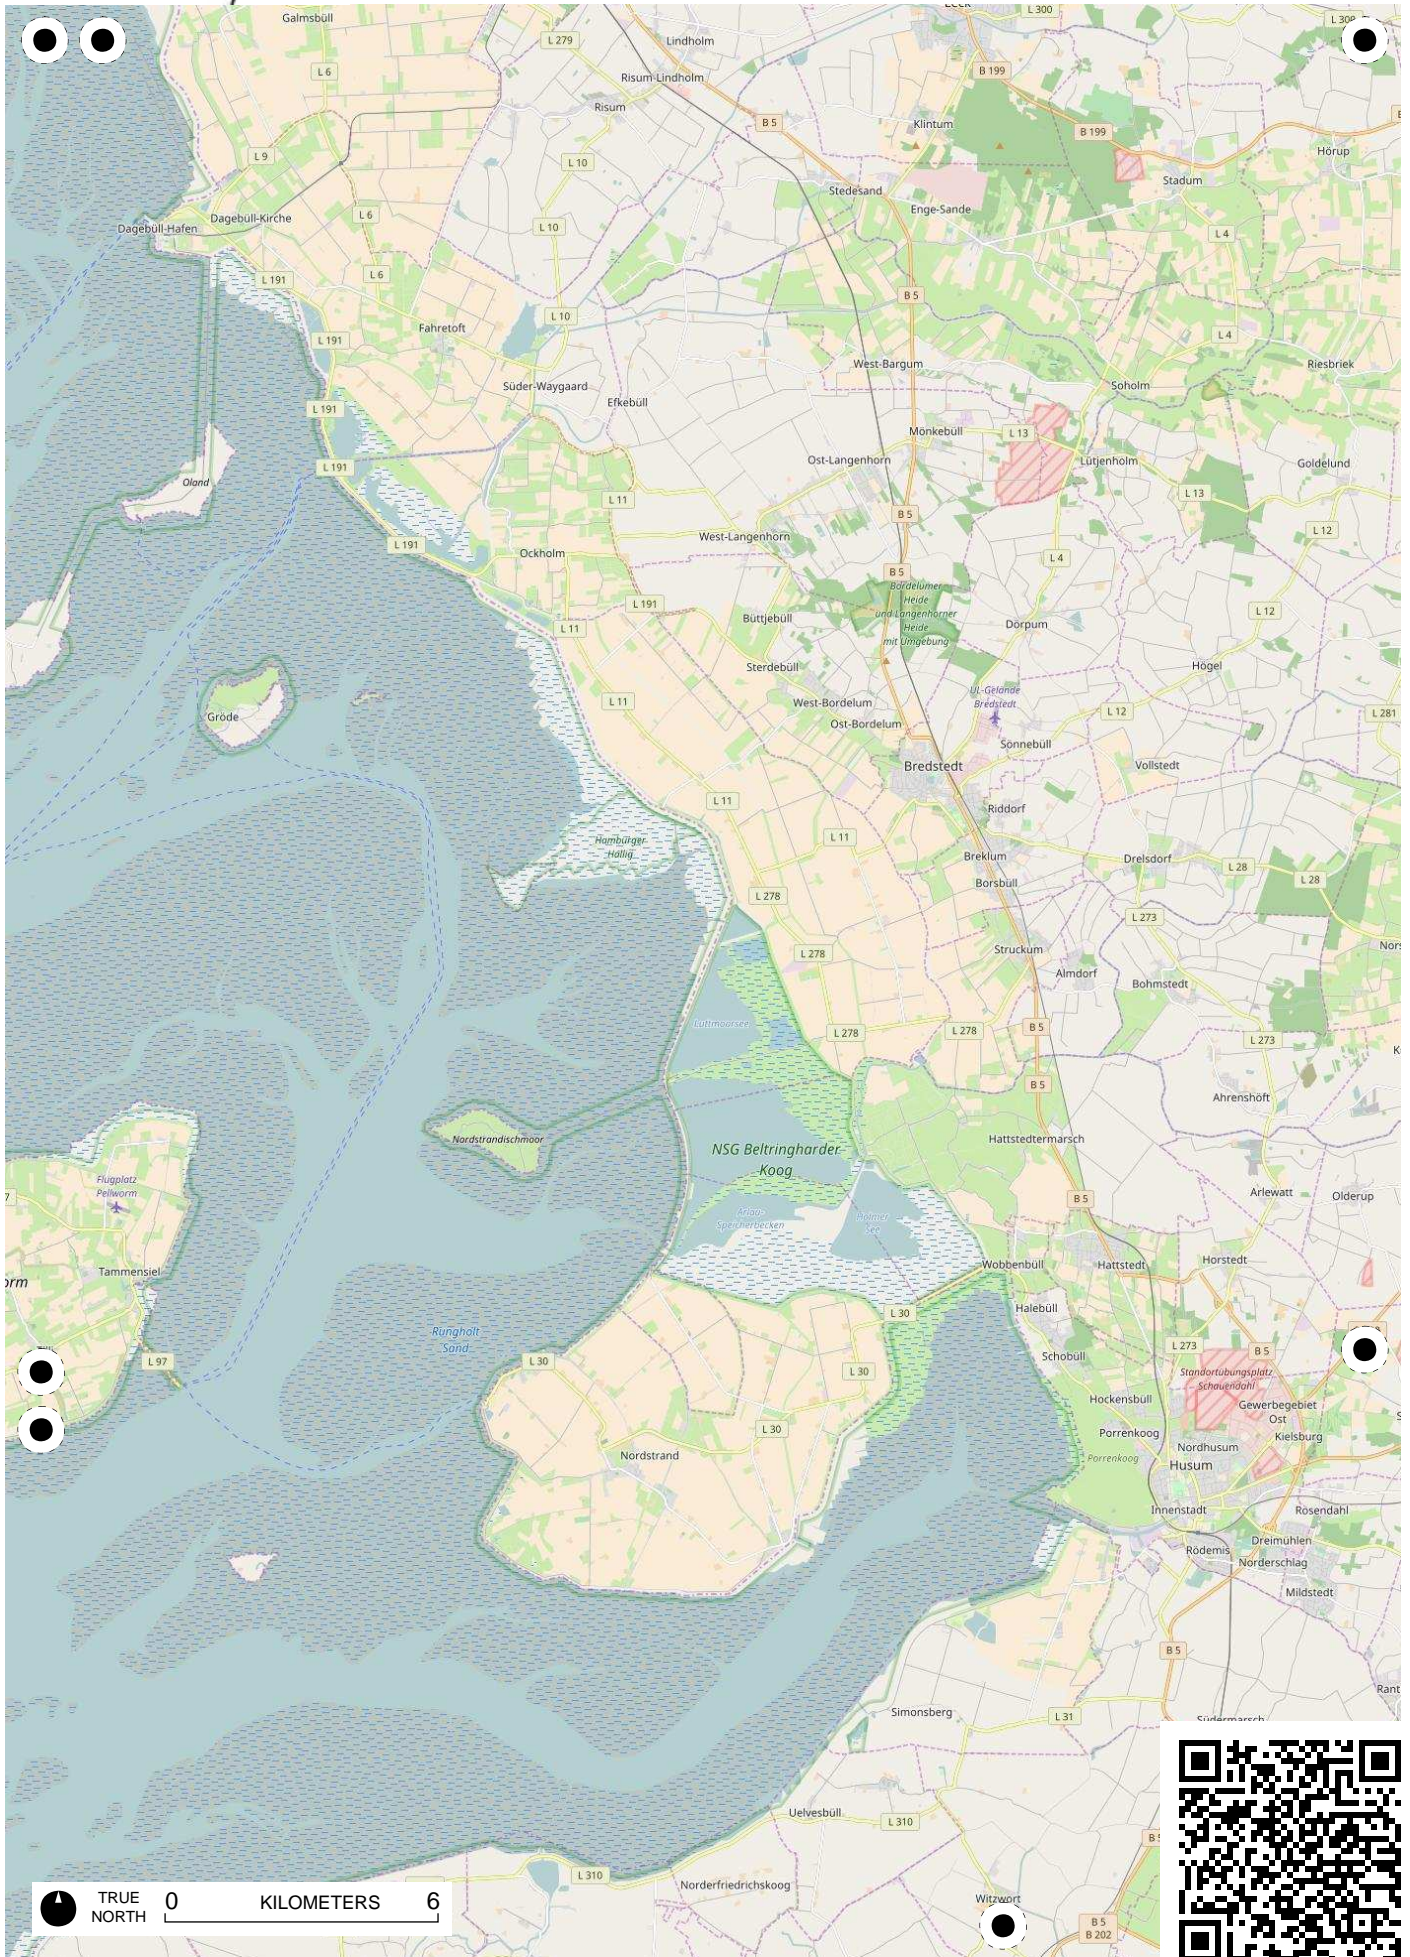

TRUE NORTH 0 KILOMETERS 6

TRUE NORTH 0 KILOMETERS 6

TRUE NORTH 0 KILOMETERS 6

TRUE NORTH 0 KILOMETERS 6

ts Rev  
3

Vejers Strand

Oksbøl  
Skyde-  
og Øvelsesterræn

Kallesmørs

TRUE NORTH 0 KILOMETERS 6

TRUE NORTH 0 KILOMETERS 6

TRUE NORTH 0 KILOMETERS 6

Horns Rev  
1

TRUE NORTH 0 KILOMETERS 6

TRUE NORTH 0 KILOMETERS 6

TRUE NORTH 0 KILOMETERS 6

TRUE NORTH 0 KILOMETERS 6

TRUE NORTH 0 KILOMETERS 6

TRUE NORTH 0 KILOMETERS 6

EnBW Baltic  
2

TRUE NORTH 0 KILOMETERS 6

TRUE NORTH 0 KILOMETERS 6

TRUE NORTH 0 KILOMETERS 6

Fehmarn Belt

Wahlow/Fehmarn  
Naturerschutzzgebiet  
Naturerschutzzgebiet  
Krummsee etc.  
Sulsdorfer

TRUE NORTH 0 KILOMETERS 6