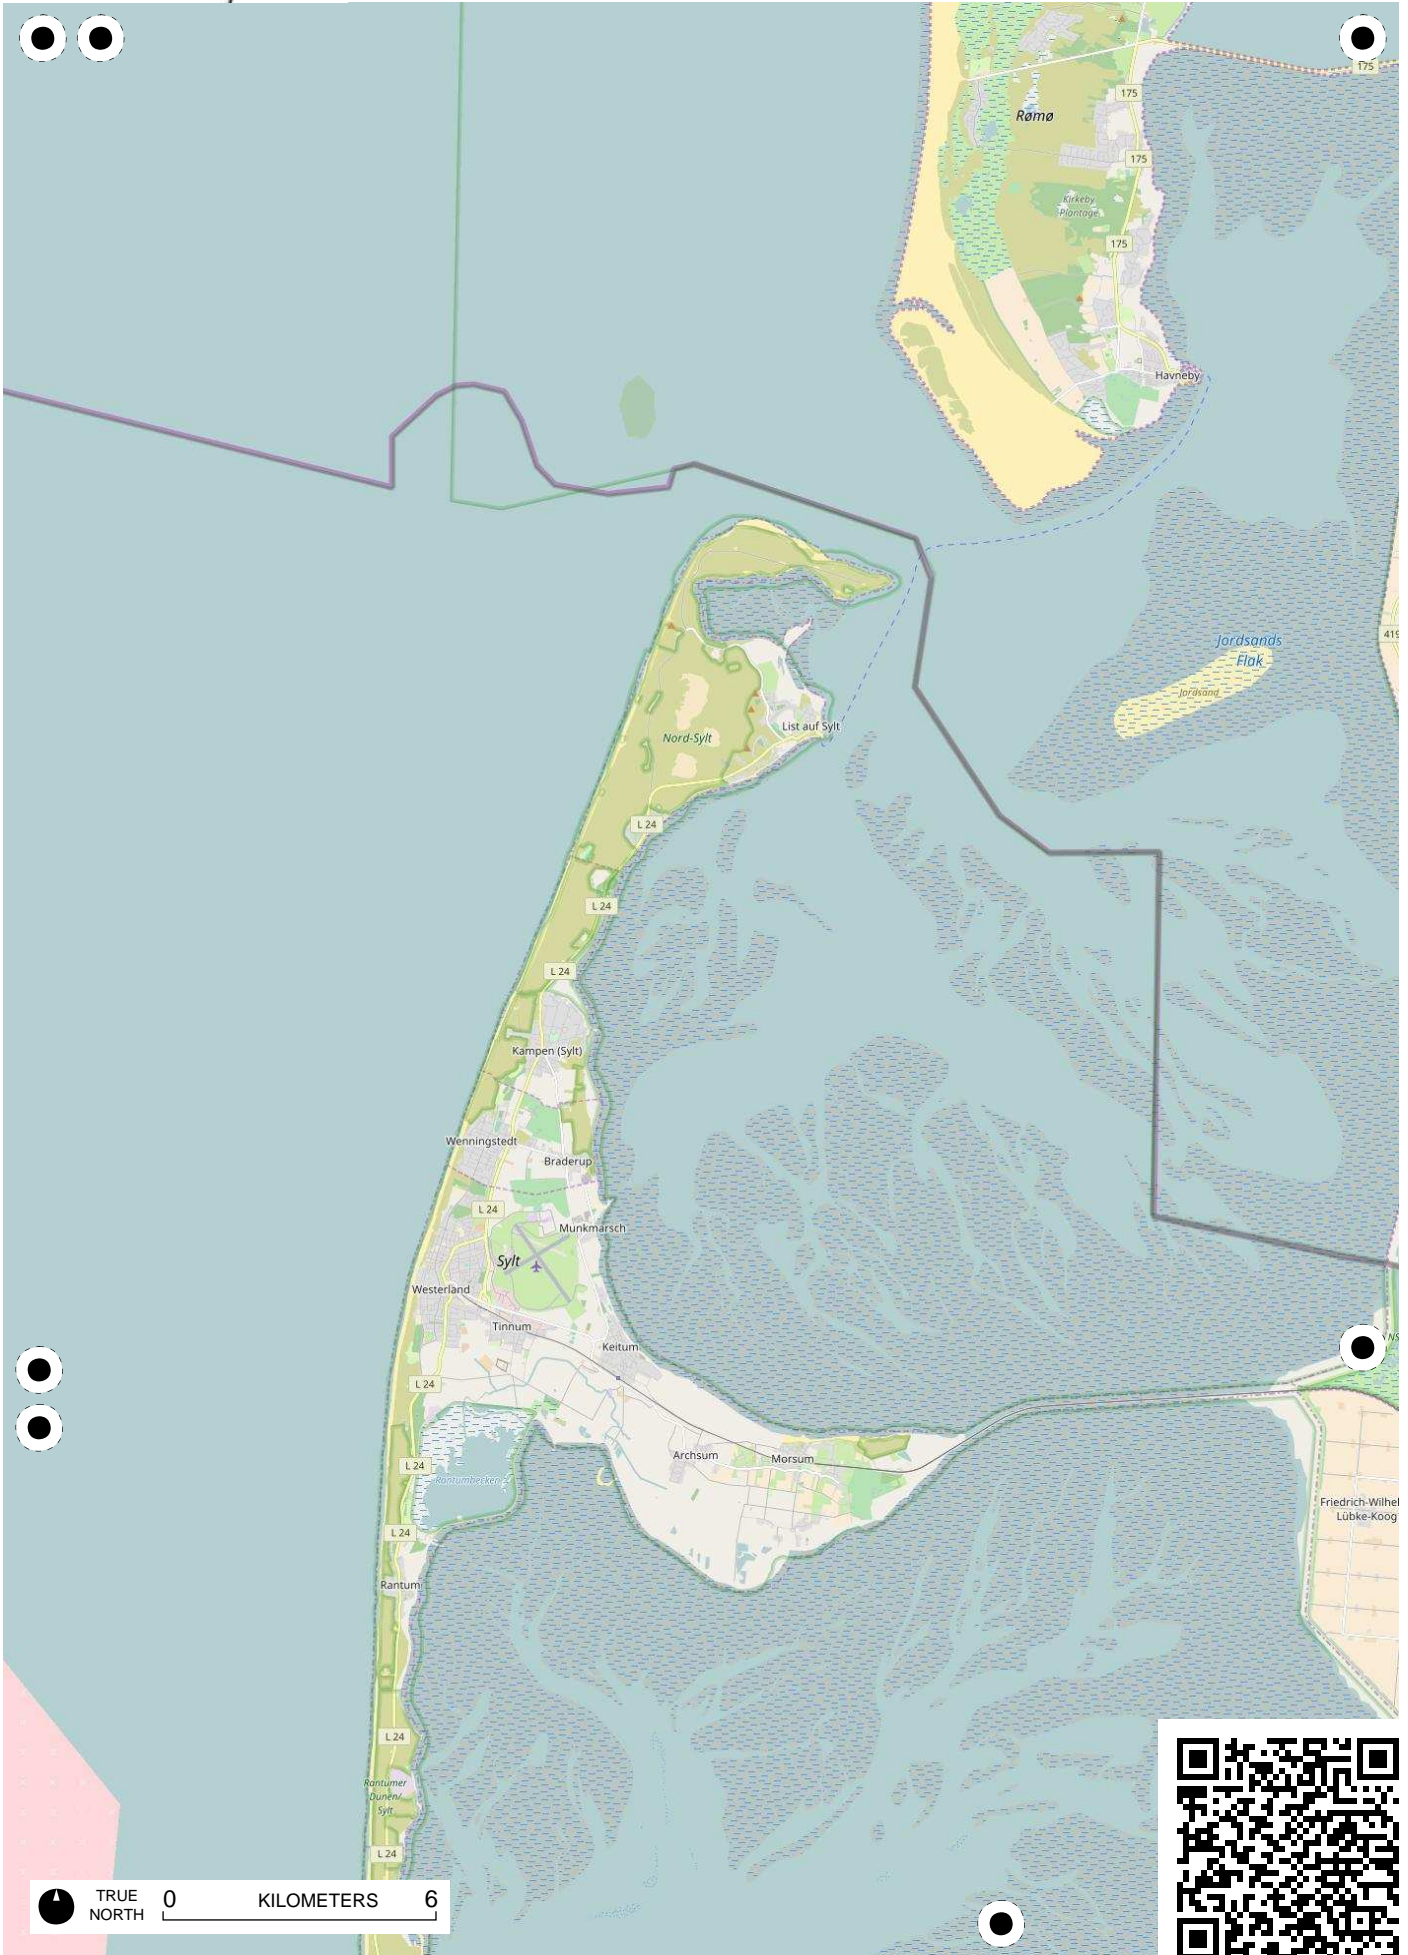

TRUE NORTH 0 KILOMETERS 6

TRUE NORTH 0 KILOMETERS 6

TRUE NORTH 0 KILOMETERS 6

TRUE NORTH 0 KILOMETERS 6

ts Rev  
3

Vejers Strand

Oksbøl  
Skyde-  
og Øvelsesterræn

Kallesmørs

TRUE NORTH 0 KILOMETERS 6

TRUE NORTH 0 KILOMETERS 6

TRUE NORTH 0 KILOMETERS 6

Horns Rev  
1

TRUE NORTH 0 KILOMETERS 6

TRUE NORTH 0 KILOMETERS 6

TRUE NORTH 0 KILOMETERS 6

TRUE NORTH 0 KILOMETERS 6

TRUE NORTH 0 KILOMETERS 6

TRUE NORTH 0 KILOMETERS 6

EnBW Baltic  
2

TRUE NORTH 0 KILOMETERS 6

TRUE NORTH 0 KILOMETERS 6

TRUE NORTH 0 KILOMETERS 6

Fehmarn Belt

Wahlow/Fehmarn  
Naturerschutzzgebiet  
Naturerschutzzgebiet  
Krummsee etc.  
Sulsdorfer

TRUE NORTH 0 KILOMETERS 6