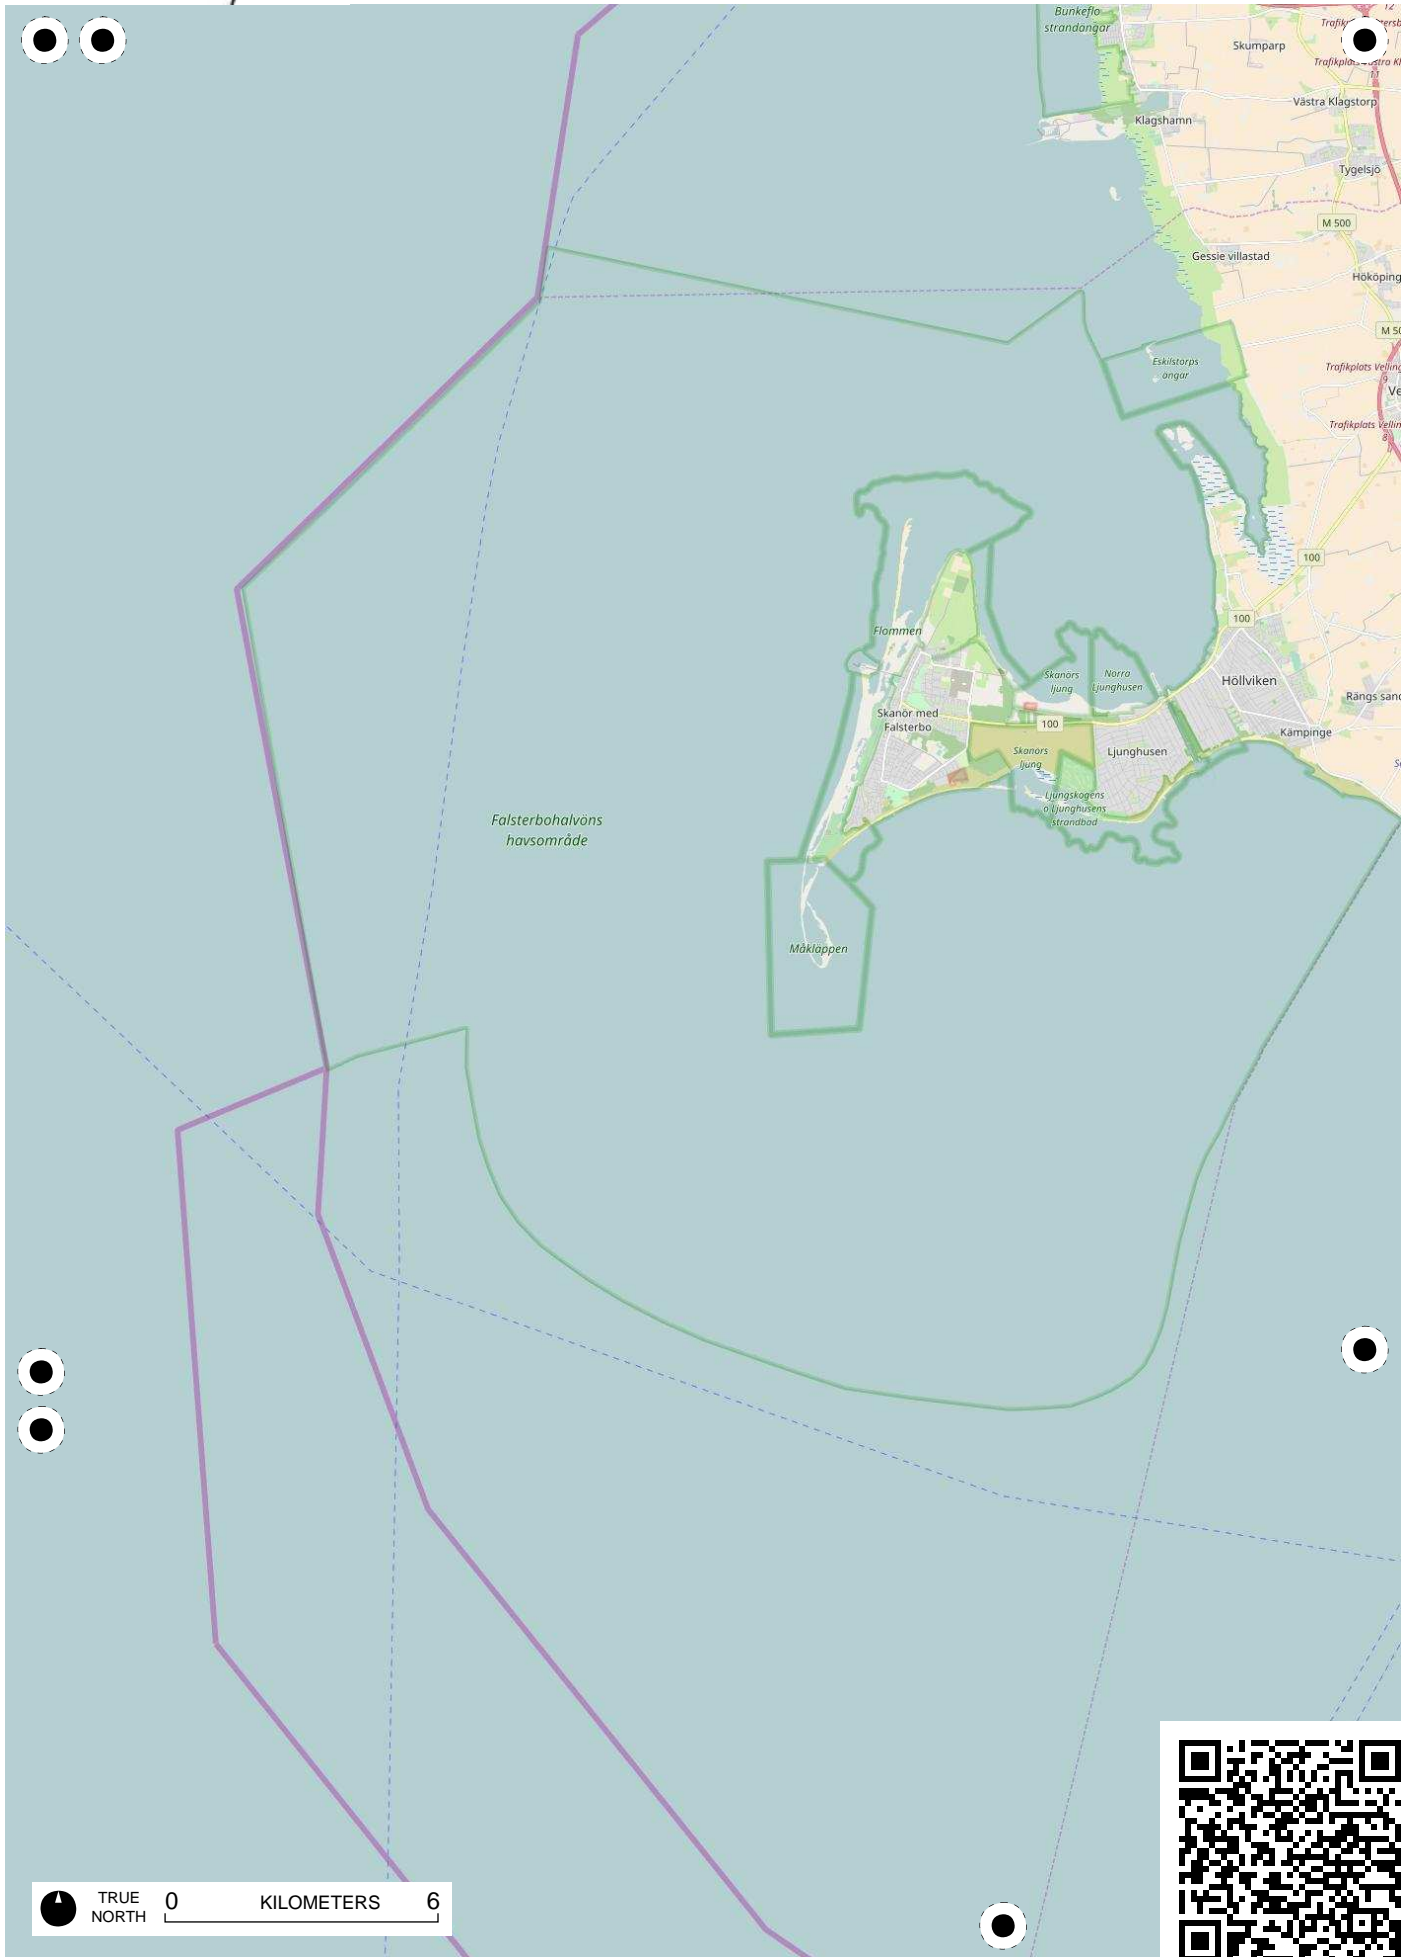

TRUE NORTH 0 KILOMETERS 6

TRUE NORTH 0 KILOMETERS 6

TRUE NORTH 0 KILOMETERS 6

TRUE NORTH 0 KILOMETERS 6

ts Rev  
3

Vejers Strand

Oksbøl  
Skyde-  
og Øvelsesterræn

Kallesmørs

TRUE NORTH 0 KILOMETERS 6

TRUE NORTH 0 KILOMETERS 6

TRUE NORTH 0 KILOMETERS 6

Horns Rev  
1

TRUE NORTH 0 KILOMETERS 6

TRUE NORTH 0 KILOMETERS 6

TRUE NORTH 0 KILOMETERS 6

TRUE NORTH 0 KILOMETERS 6

TRUE NORTH 0 KILOMETERS 6

TRUE NORTH 0 KILOMETERS 6

EnBW Baltic  
2

TRUE NORTH 0 KILOMETERS 6

TRUE NORTH 0 KILOMETERS 6

TRUE NORTH 0 KILOMETERS 6

Fehmarn Belt

Wahlow/Fehmarn  
Naturerschutzzgebiet  
Naturerschutzzgebiet  
Krummsee etc.  
Sulsdorfer

TRUE NORTH 0 KILOMETERS 6