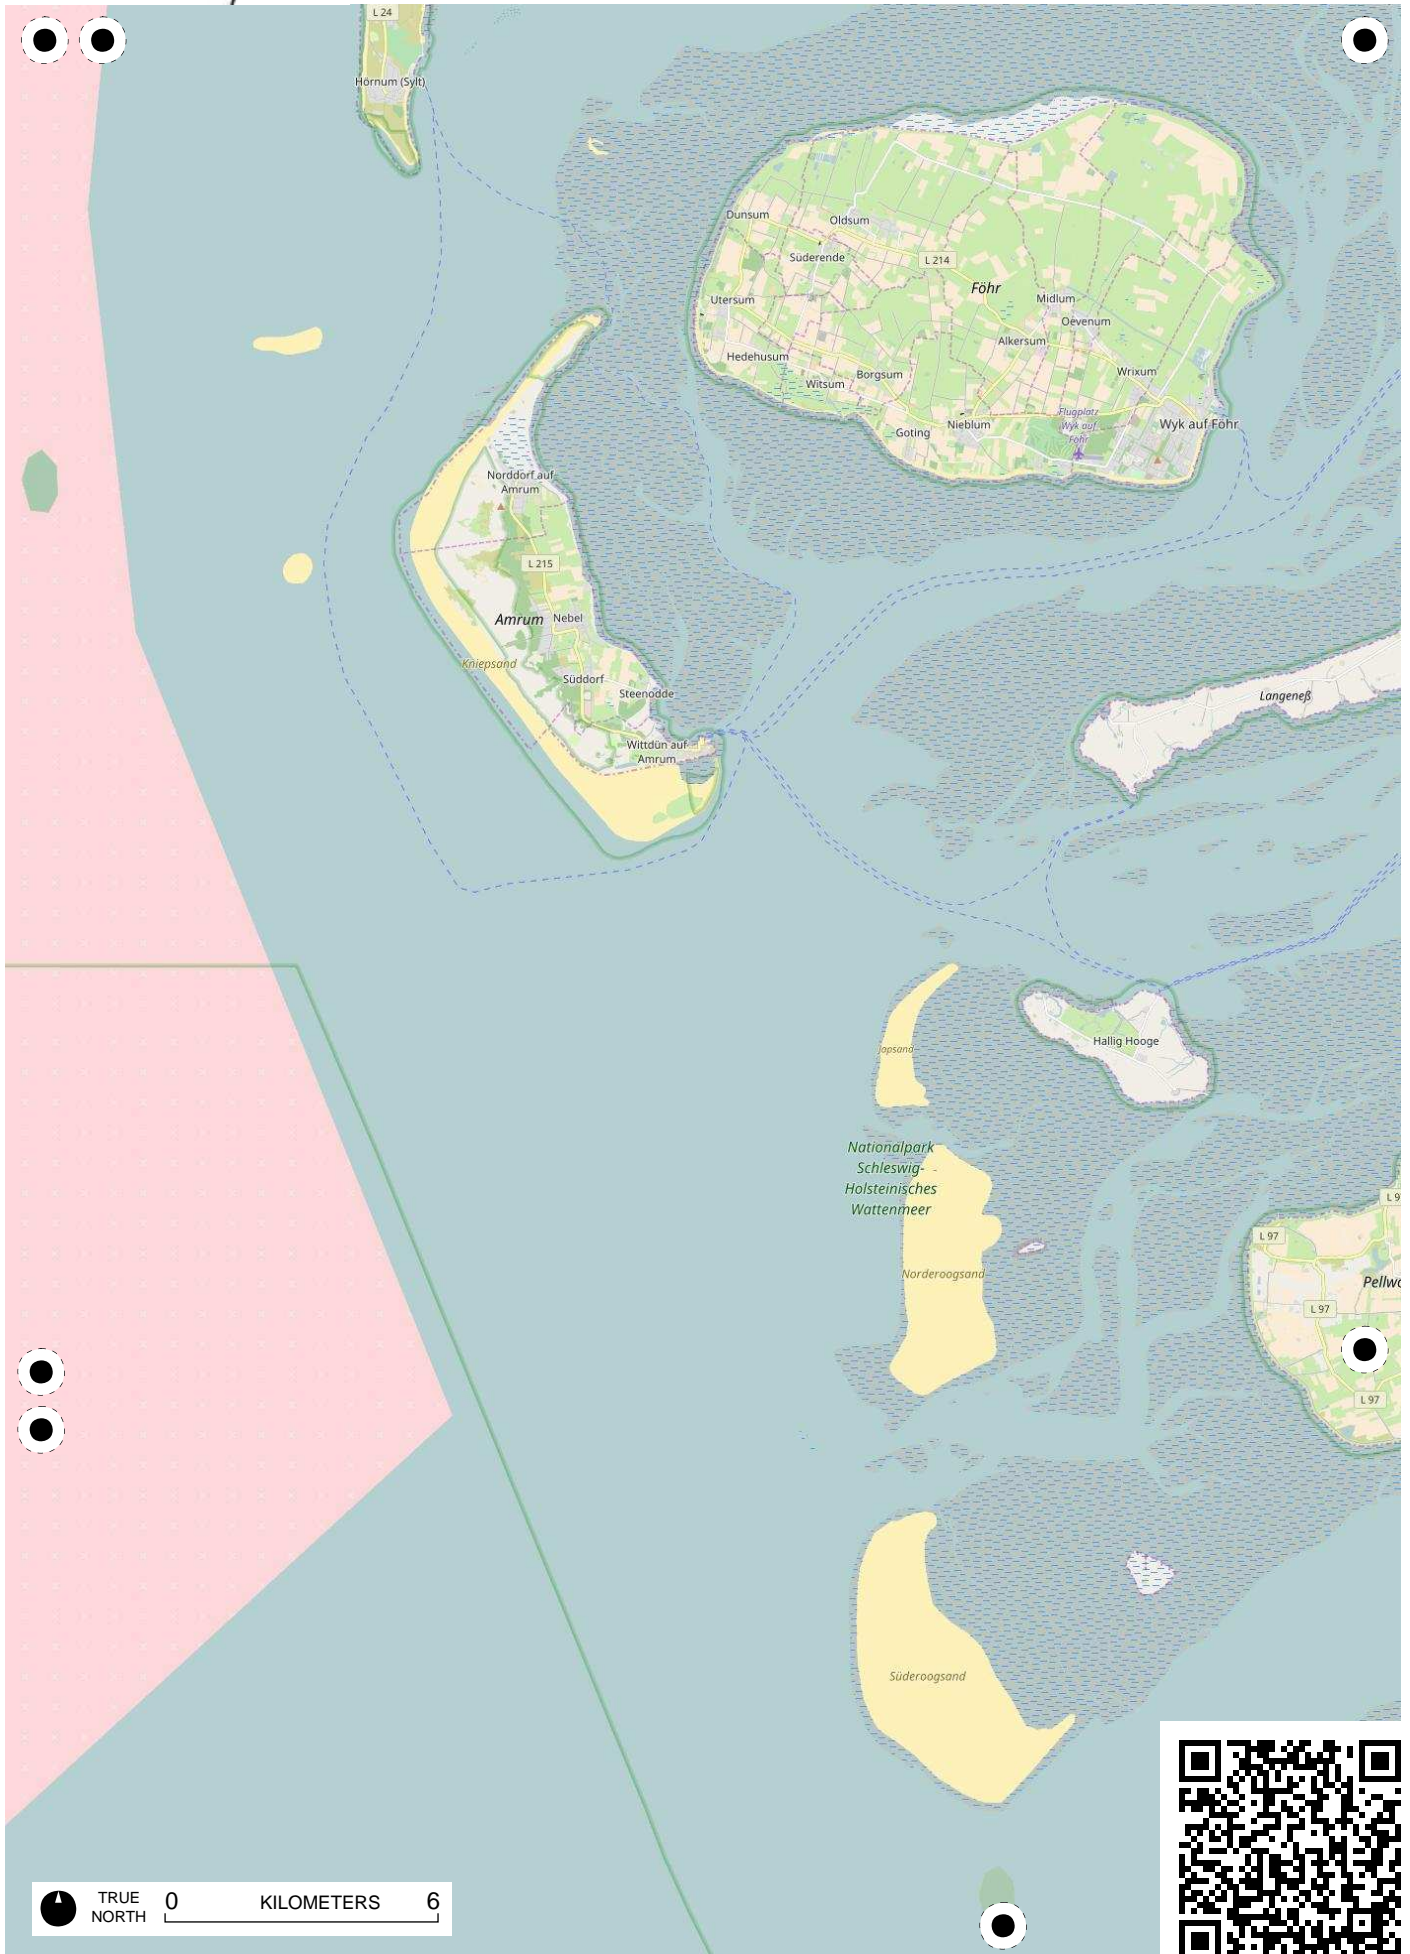

TRUE NORTH 0 KILOMETERS 6

TRUE NORTH 0 KILOMETERS 6

TRUE NORTH 0 KILOMETERS 6

TRUE NORTH 0 KILOMETERS 6

ts Rev  
3

Vejers Strand

Oksbøl  
Skyde-  
og Øvelsesterræn

Kallesmørs

TRUE NORTH 0 KILOMETERS 6

TRUE NORTH 0 KILOMETERS 6

TRUE NORTH 0 KILOMETERS 6

Horns Rev  
1

TRUE NORTH 0 KILOMETERS 6

TRUE NORTH 0 KILOMETERS 6

TRUE NORTH 0 KILOMETERS 6

TRUE NORTH 0 KILOMETERS 6

TRUE NORTH 0 KILOMETERS 6

TRUE NORTH 0 KILOMETERS 6

EnBW Baltic  
2

TRUE NORTH 0 KILOMETERS 6

TRUE NORTH 0 KILOMETERS 6

TRUE NORTH 0 KILOMETERS 6

Fehmarn Belt

Wahlow/Fehmarn  
Naturerschutzzgebiet  
Naturerschutzzgebiet  
Krummsee etc.  
Sulsdorfer

TRUE NORTH 0 KILOMETERS 6