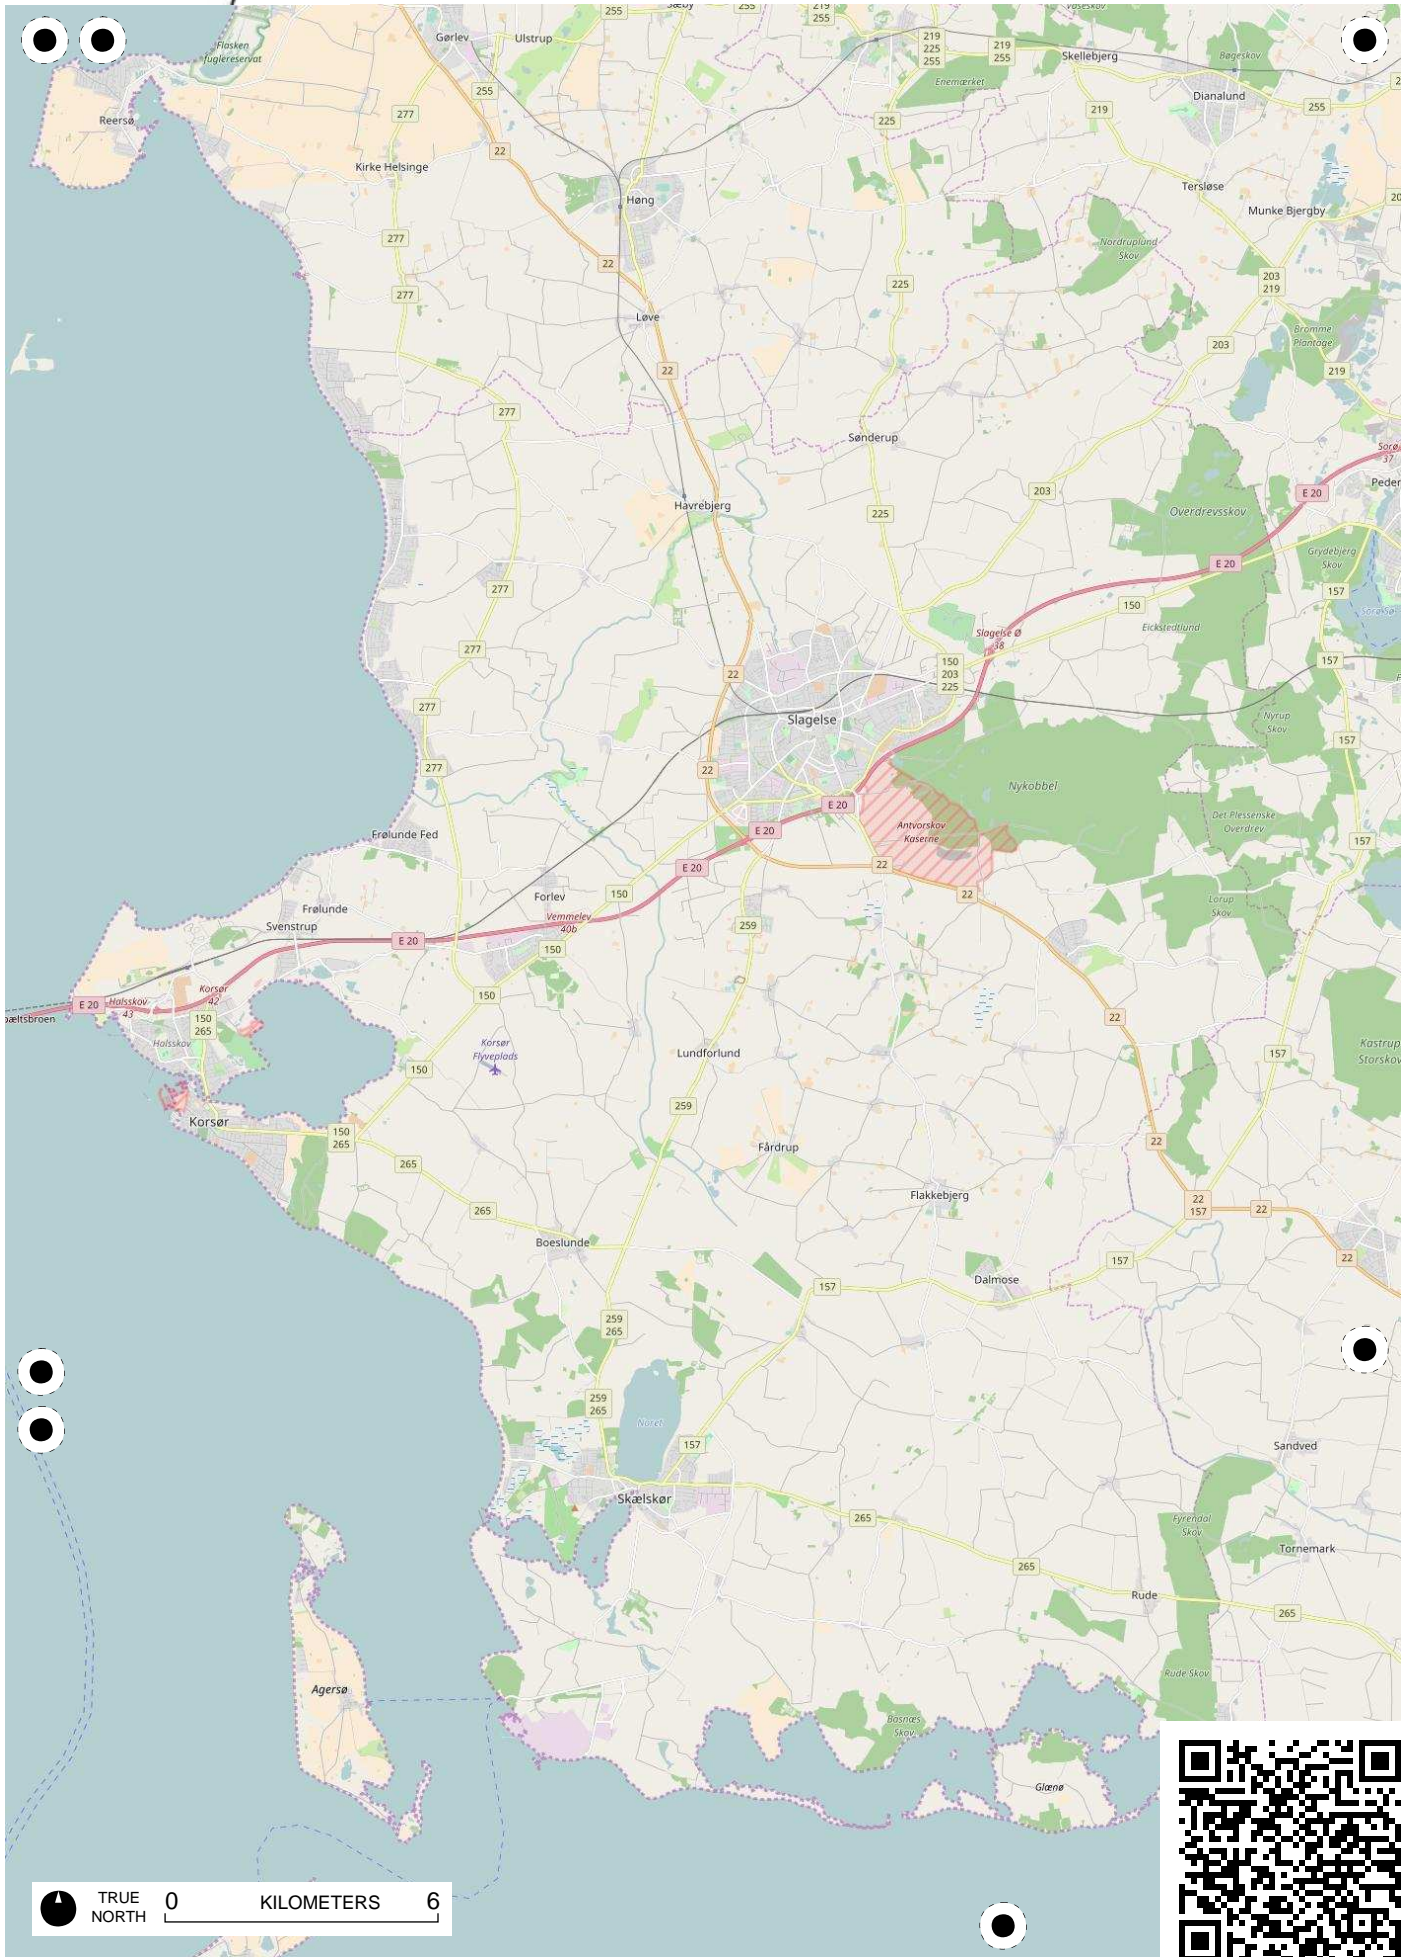

TRUE NORTH 0 KILOMETERS 6

TRUE NORTH 0 KILOMETERS 6

TRUE NORTH 0 KILOMETERS 6

TRUE NORTH 0 KILOMETERS 6

ts Rev  
3

Vejers Strand

Oksbøl  
Skyde-  
og Øvelsesterræn

Kallesmørs

TRUE NORTH 0 KILOMETERS 6

TRUE NORTH 0 KILOMETERS 6

TRUE NORTH 0 KILOMETERS 6

Horns Rev  
1

TRUE NORTH 0 KILOMETERS 6

TRUE NORTH 0 KILOMETERS 6

TRUE NORTH 0 KILOMETERS 6

TRUE NORTH 0 KILOMETERS 6

TRUE NORTH 0 KILOMETERS 6

TRUE NORTH 0 KILOMETERS 6

EnBW Baltic  
2

TRUE NORTH 0 KILOMETERS 6

TRUE NORTH 0 KILOMETERS 6

TRUE NORTH 0 KILOMETERS 6

Fehmarn Belt

Wahlow/Fehmarn  
Naturerschutzzgebiet  
Naturerschutzzgebiet  
Krummsee etc.  
Sulsdorfer

TRUE NORTH 0 KILOMETERS 6