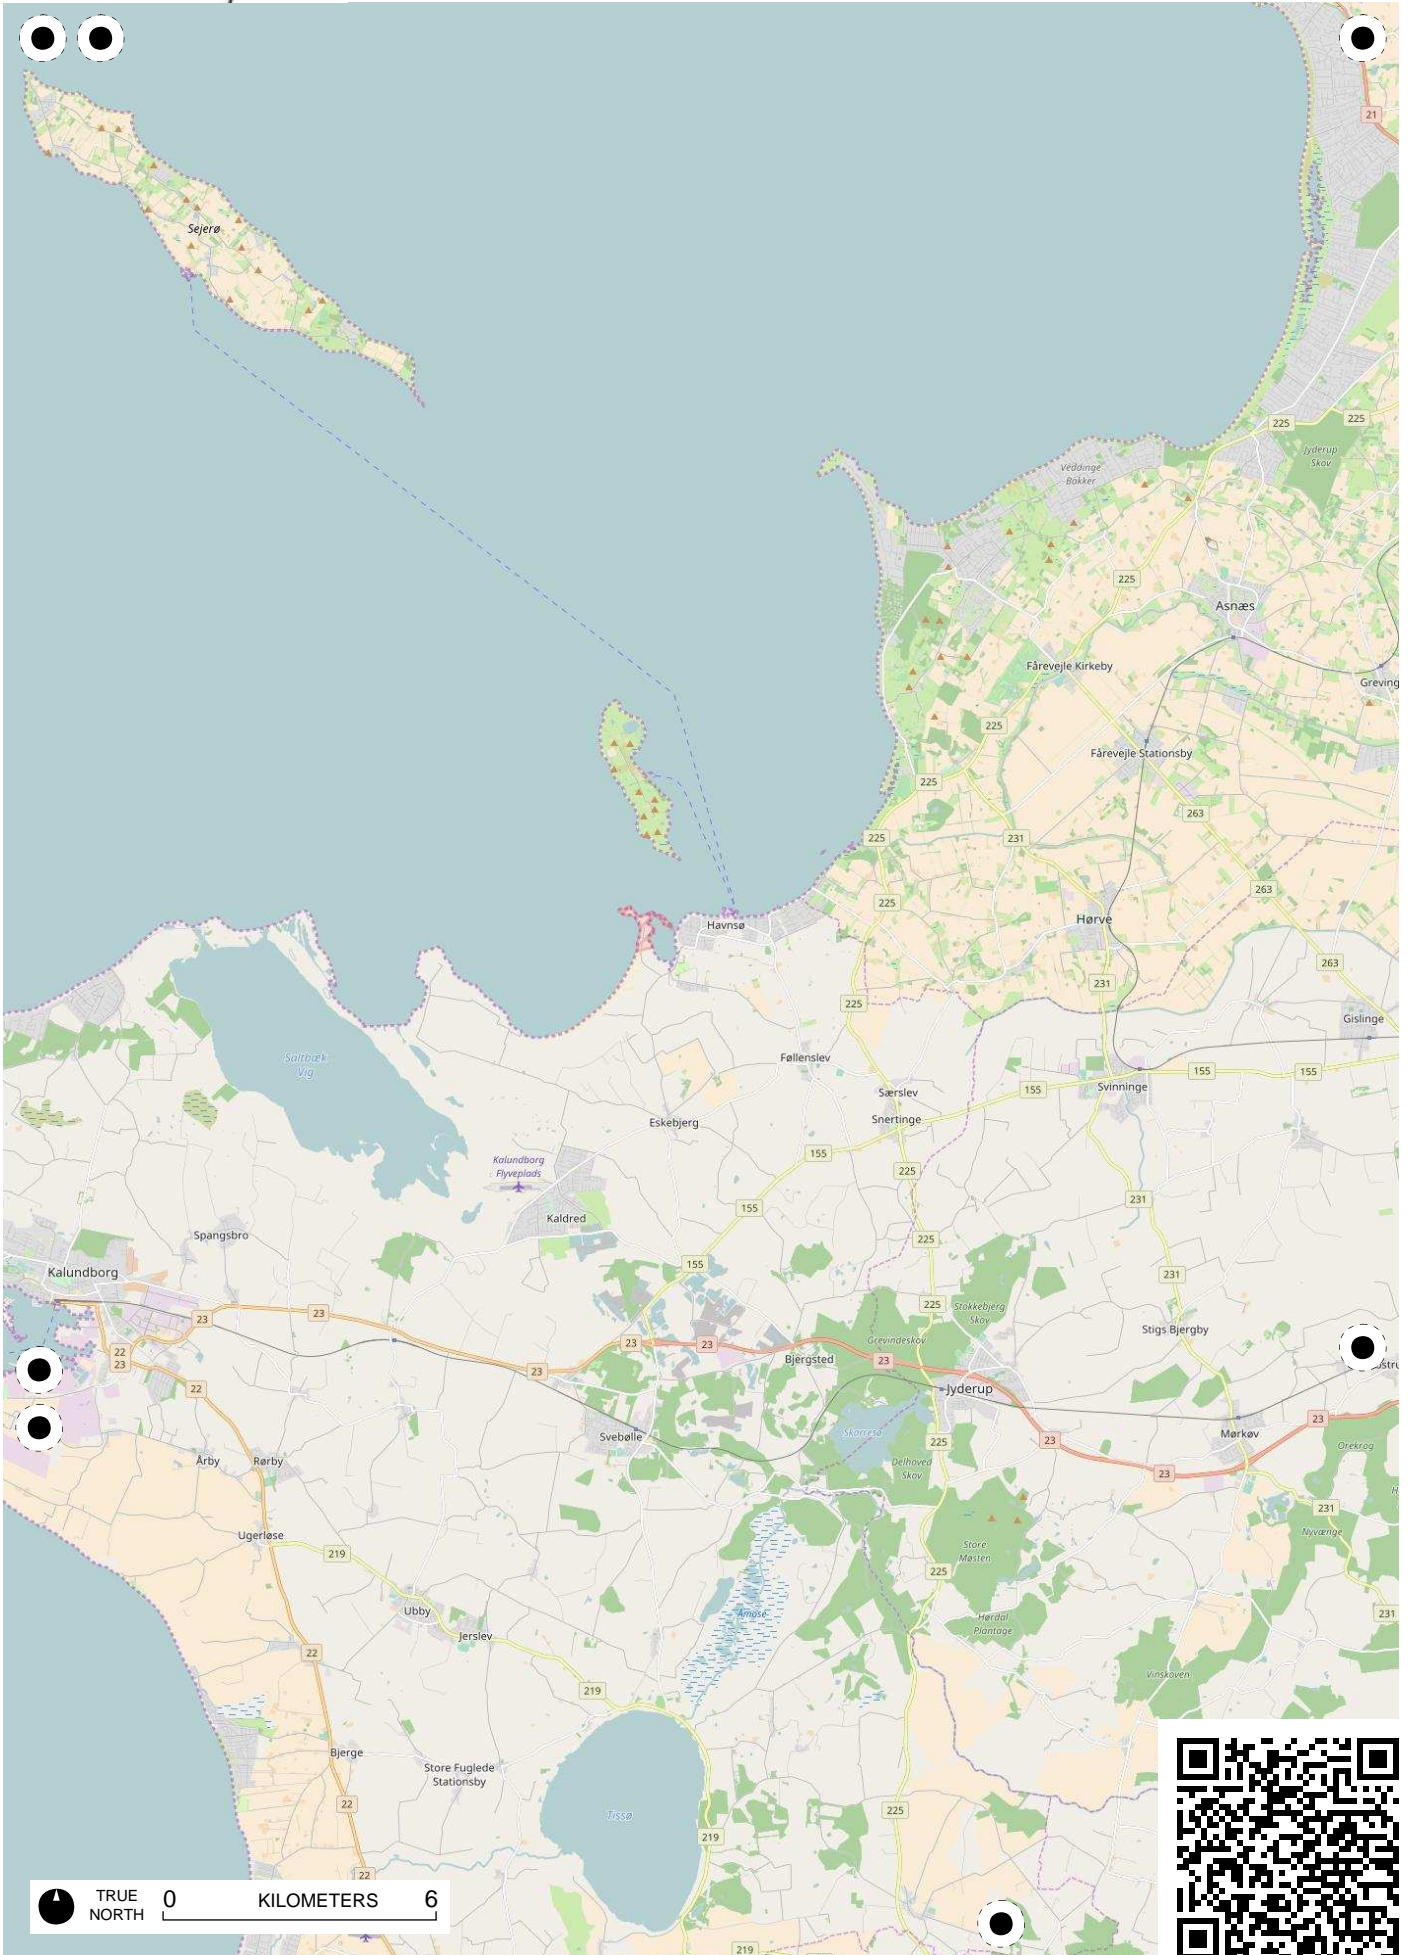

TRUE NORTH 0 KILOMETERS 6

TRUE NORTH 0 KILOMETERS 6

TRUE NORTH 0 KILOMETERS 6

TRUE NORTH 0 KILOMETERS 6

ts Rev  
3

Vejers Strand

Oksbøl  
Skyde-  
og Øvelsesterræn

Kallesmørs

TRUE NORTH 0 KILOMETERS 6

TRUE NORTH 0 KILOMETERS 6

TRUE NORTH 0 KILOMETERS 6

Horns Rev  
1

TRUE NORTH 0 KILOMETERS 6

TRUE NORTH 0 KILOMETERS 6

TRUE NORTH 0 KILOMETERS 6

TRUE NORTH 0 KILOMETERS 6

TRUE NORTH 0 KILOMETERS 6

TRUE NORTH 0 KILOMETERS 6

EnBW Baltic  
2

TRUE NORTH 0 KILOMETERS 6

TRUE NORTH 0 KILOMETERS 6

TRUE NORTH 0 KILOMETERS 6

Fehmarn Belt

Wahlow/Fehmarn  
Naturerschutzzgebiet  
Naturerschutzzgebiet  
Krummsee etc.  
Sulsdorfer

TRUE NORTH 0 KILOMETERS 6