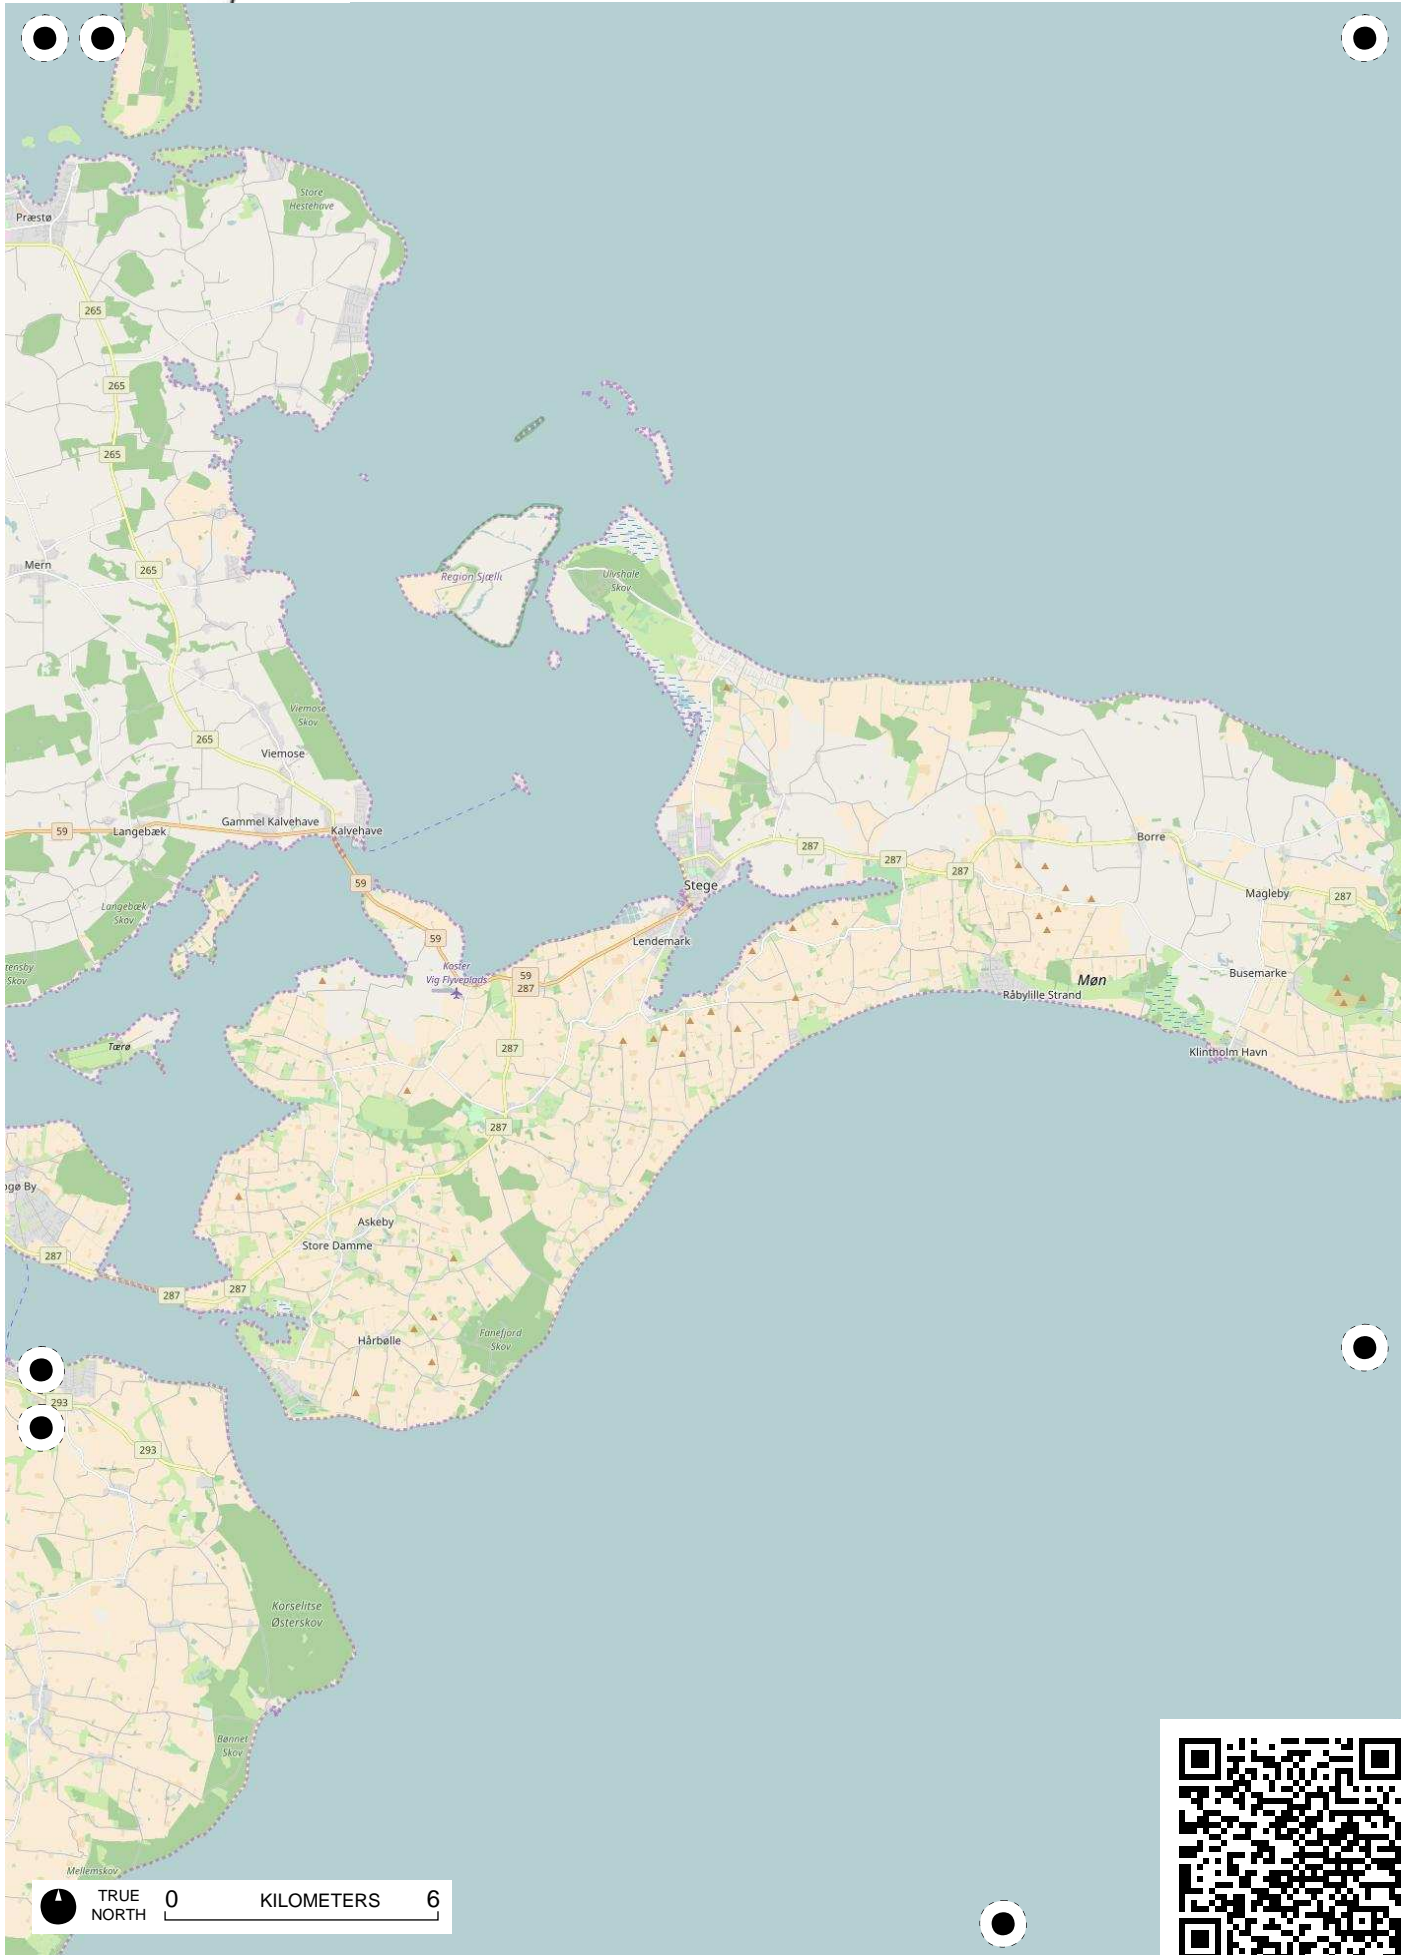

TRUE NORTH 0 KILOMETERS 6

TRUE NORTH 0 KILOMETERS 6

TRUE NORTH 0 KILOMETERS 6

TRUE NORTH 0 KILOMETERS 6

TRUE NORTH 0 KILOMETERS 6

TRUE NORTH 0 KILOMETERS 6

TRUE NORTH 0 KILOMETERS 6

TRUE NORTH 0 KILOMETERS 6

TRUE NORTH 0 KILOMETERS 6

TRUE NORTH 0 KILOMETERS 6

TRUE NORTH 0 KILOMETERS 6

Horns Rev  
1

TRUE NORTH 0 KILOMETERS 6

TRUE NORTH 0 KILOMETERS 6

TRUE NORTH 0 KILOMETERS 6

TRUE NORTH 0 KILOMETERS 6

TRUE NORTH 0 KILOMETERS 6

TRUE NORTH 0 KILOMETERS 6

EnBW Baltic  
2

TRUE NORTH 0 KILOMETERS 6

TRUE NORTH 0 KILOMETERS 6

TRUE NORTH 0 KILOMETERS 6

Fehmarn Belt

Wahlow/Fehmarn  
Naturerschutzzgebiet  
Naturerschutzzgebiet  
Krummsee etc.  
Sulsdorfer

TRUE NORTH 0 KILOMETERS 6