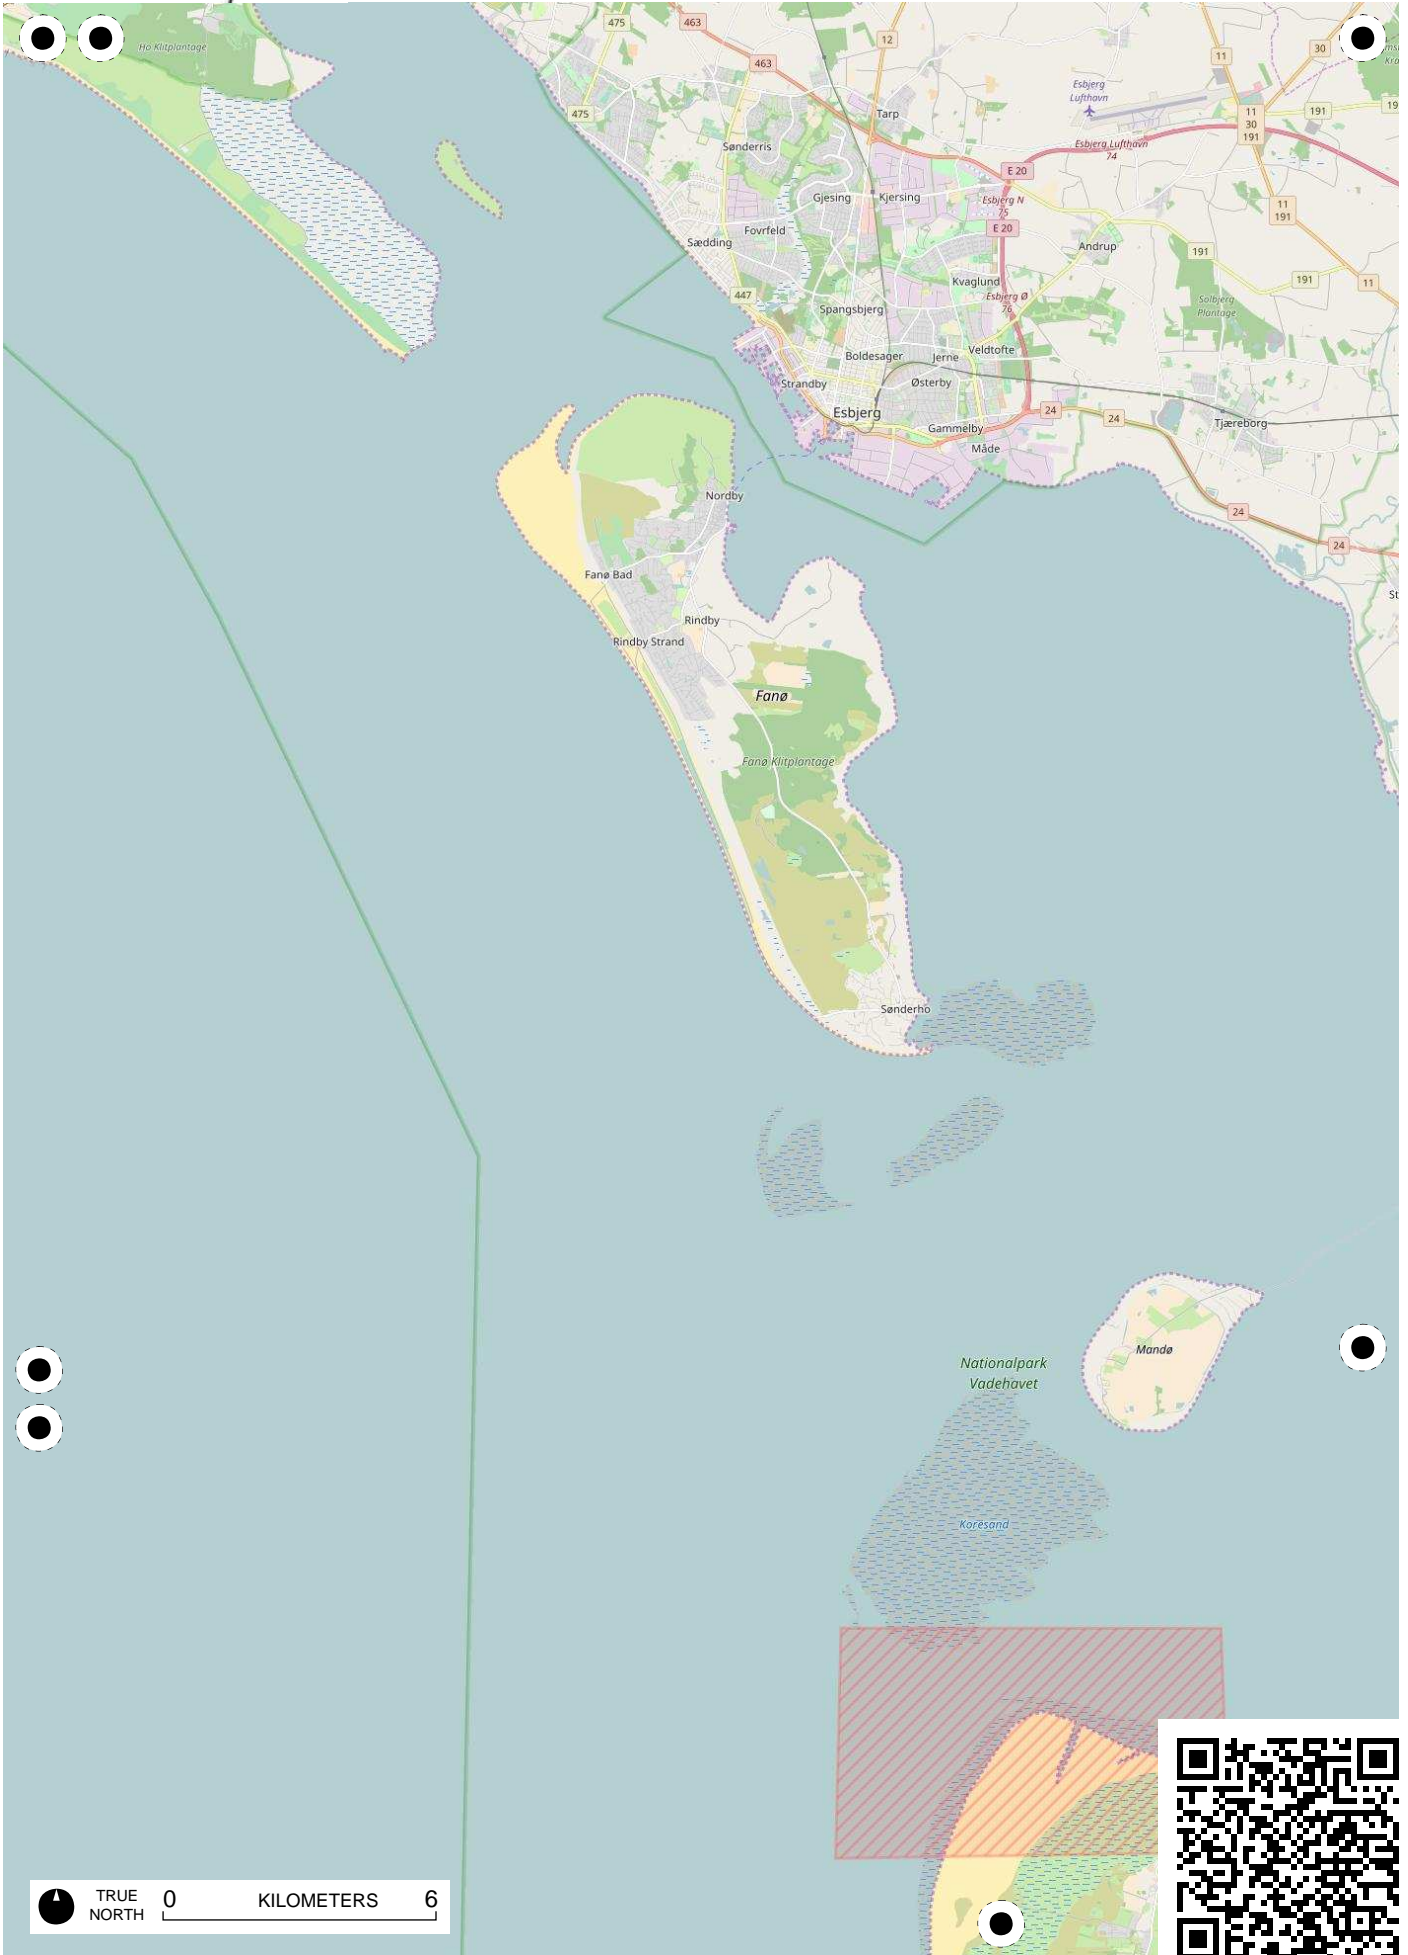

TRUE NORTH 0 KILOMETERS 6

TRUE NORTH 0 KILOMETERS 6

TRUE NORTH 0 KILOMETERS 6

TRUE NORTH 0 KILOMETERS 6

ts Rev  
3

Vejers Strand

Oksbøl  
Skyde-  
og Øvelsesterræn

Kallesmørs

TRUE NORTH 0 KILOMETERS 6

TRUE NORTH 0 KILOMETERS 6

TRUE NORTH 0 KILOMETERS 6

Horns Rev  
1

TRUE NORTH 0 KILOMETERS 6

TRUE NORTH 0 KILOMETERS 6

TRUE NORTH 0 KILOMETERS 6

TRUE NORTH 0 KILOMETERS 6

TRUE NORTH 0 KILOMETERS 6

TRUE NORTH 0 KILOMETERS 6

EnBW Baltic  
2

TRUE NORTH 0 KILOMETERS 6

TRUE NORTH 0 KILOMETERS 6

TRUE NORTH 0 KILOMETERS 6

Fehmarn Belt

Wahlow/Fehmarn  
Naturerschutzzgebiet  
Naturerschutzzgebiet  
Krummsee etc.  
Sulsdorfer

TRUE NORTH 0 KILOMETERS 6