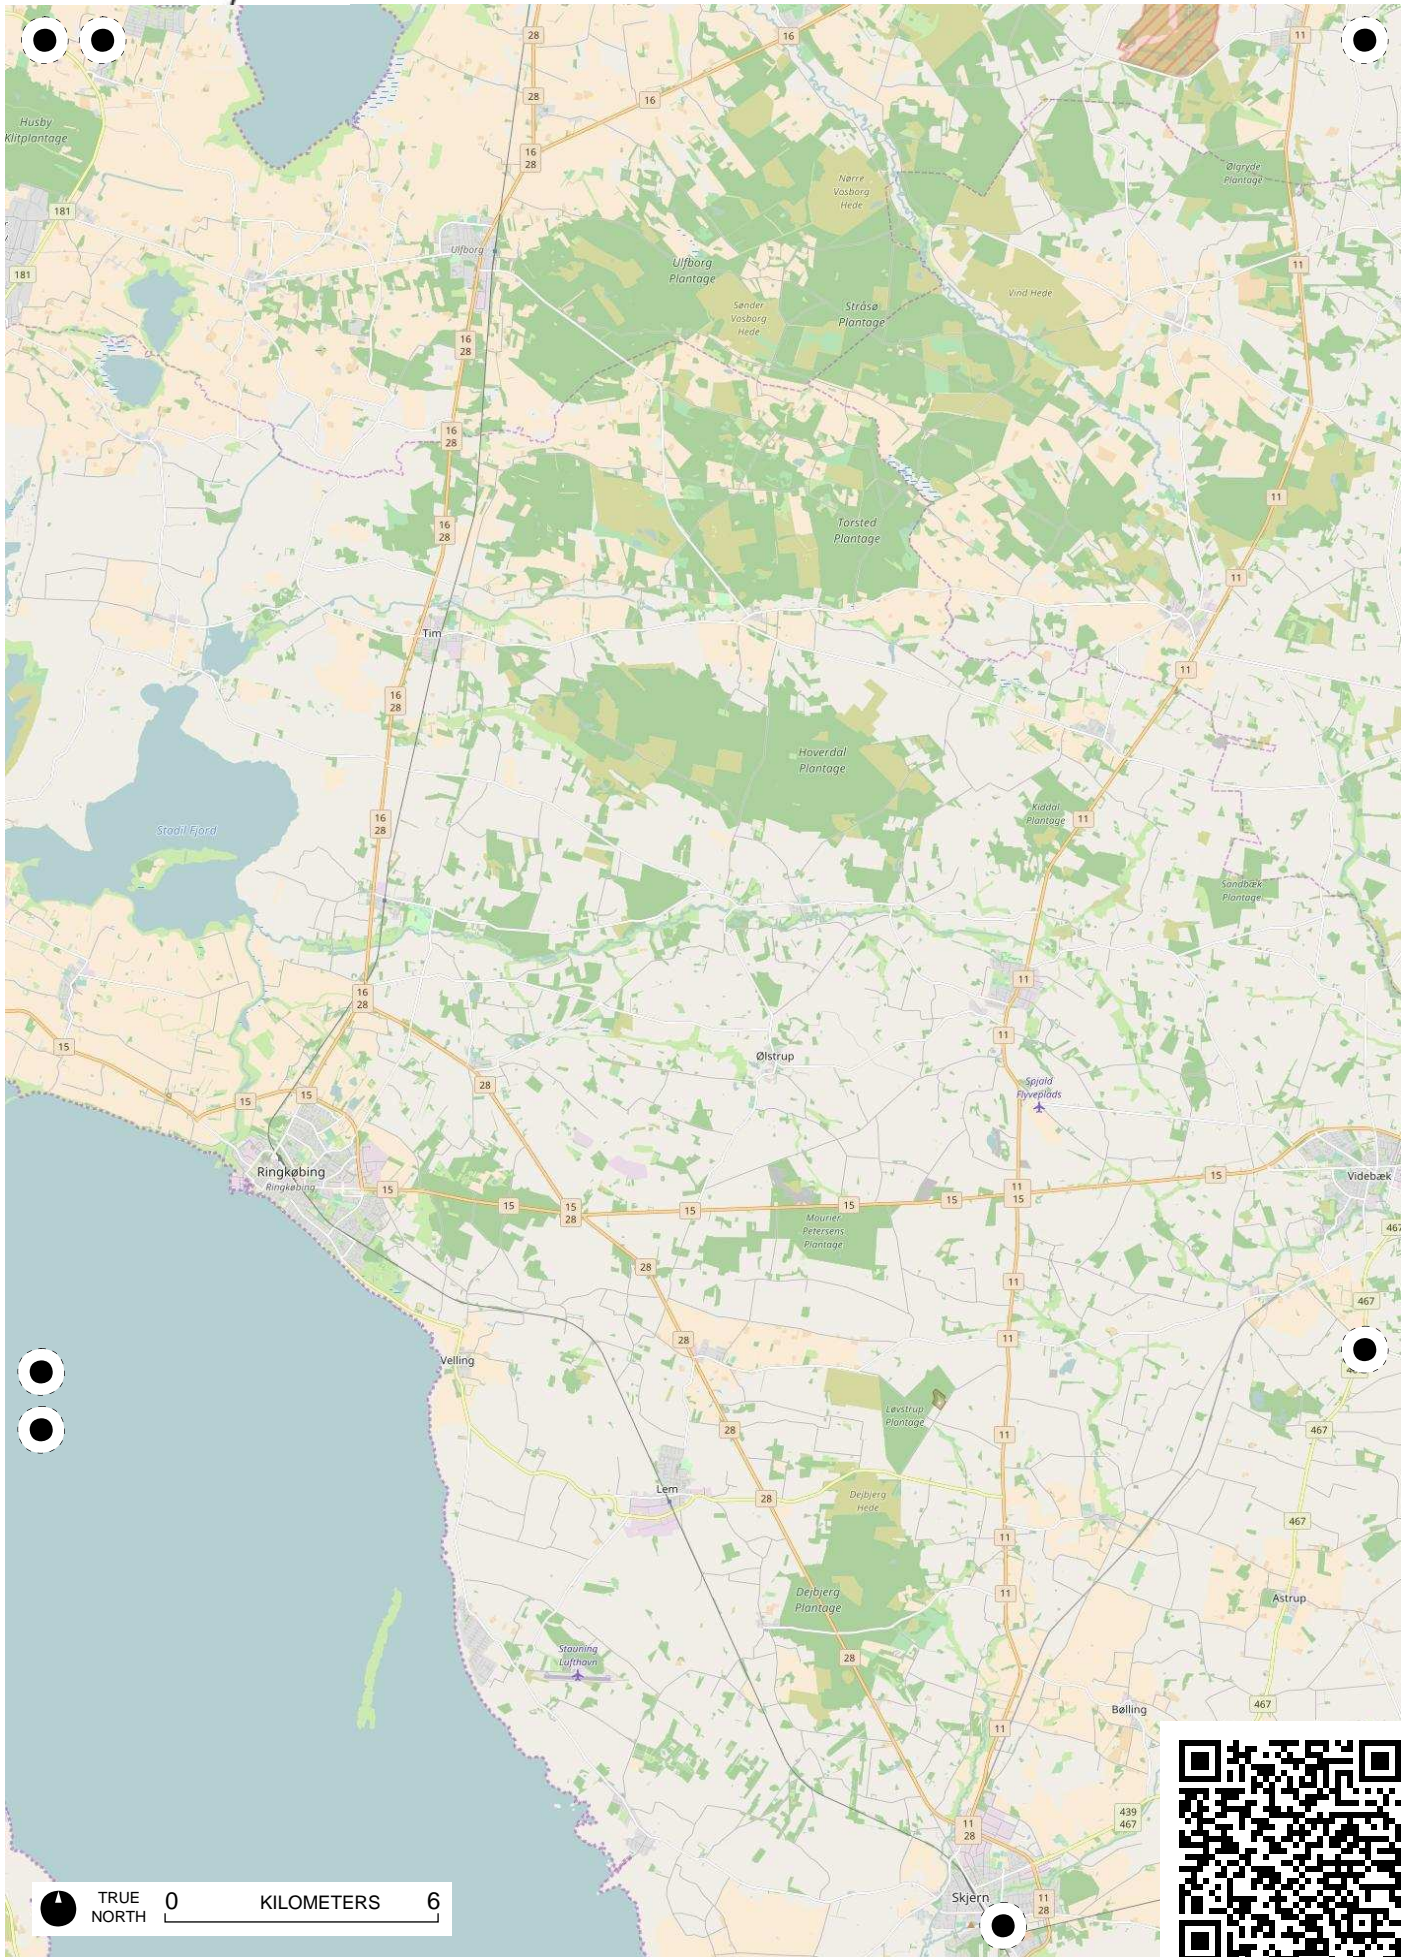

TRUE NORTH 0 KILOMETERS 6