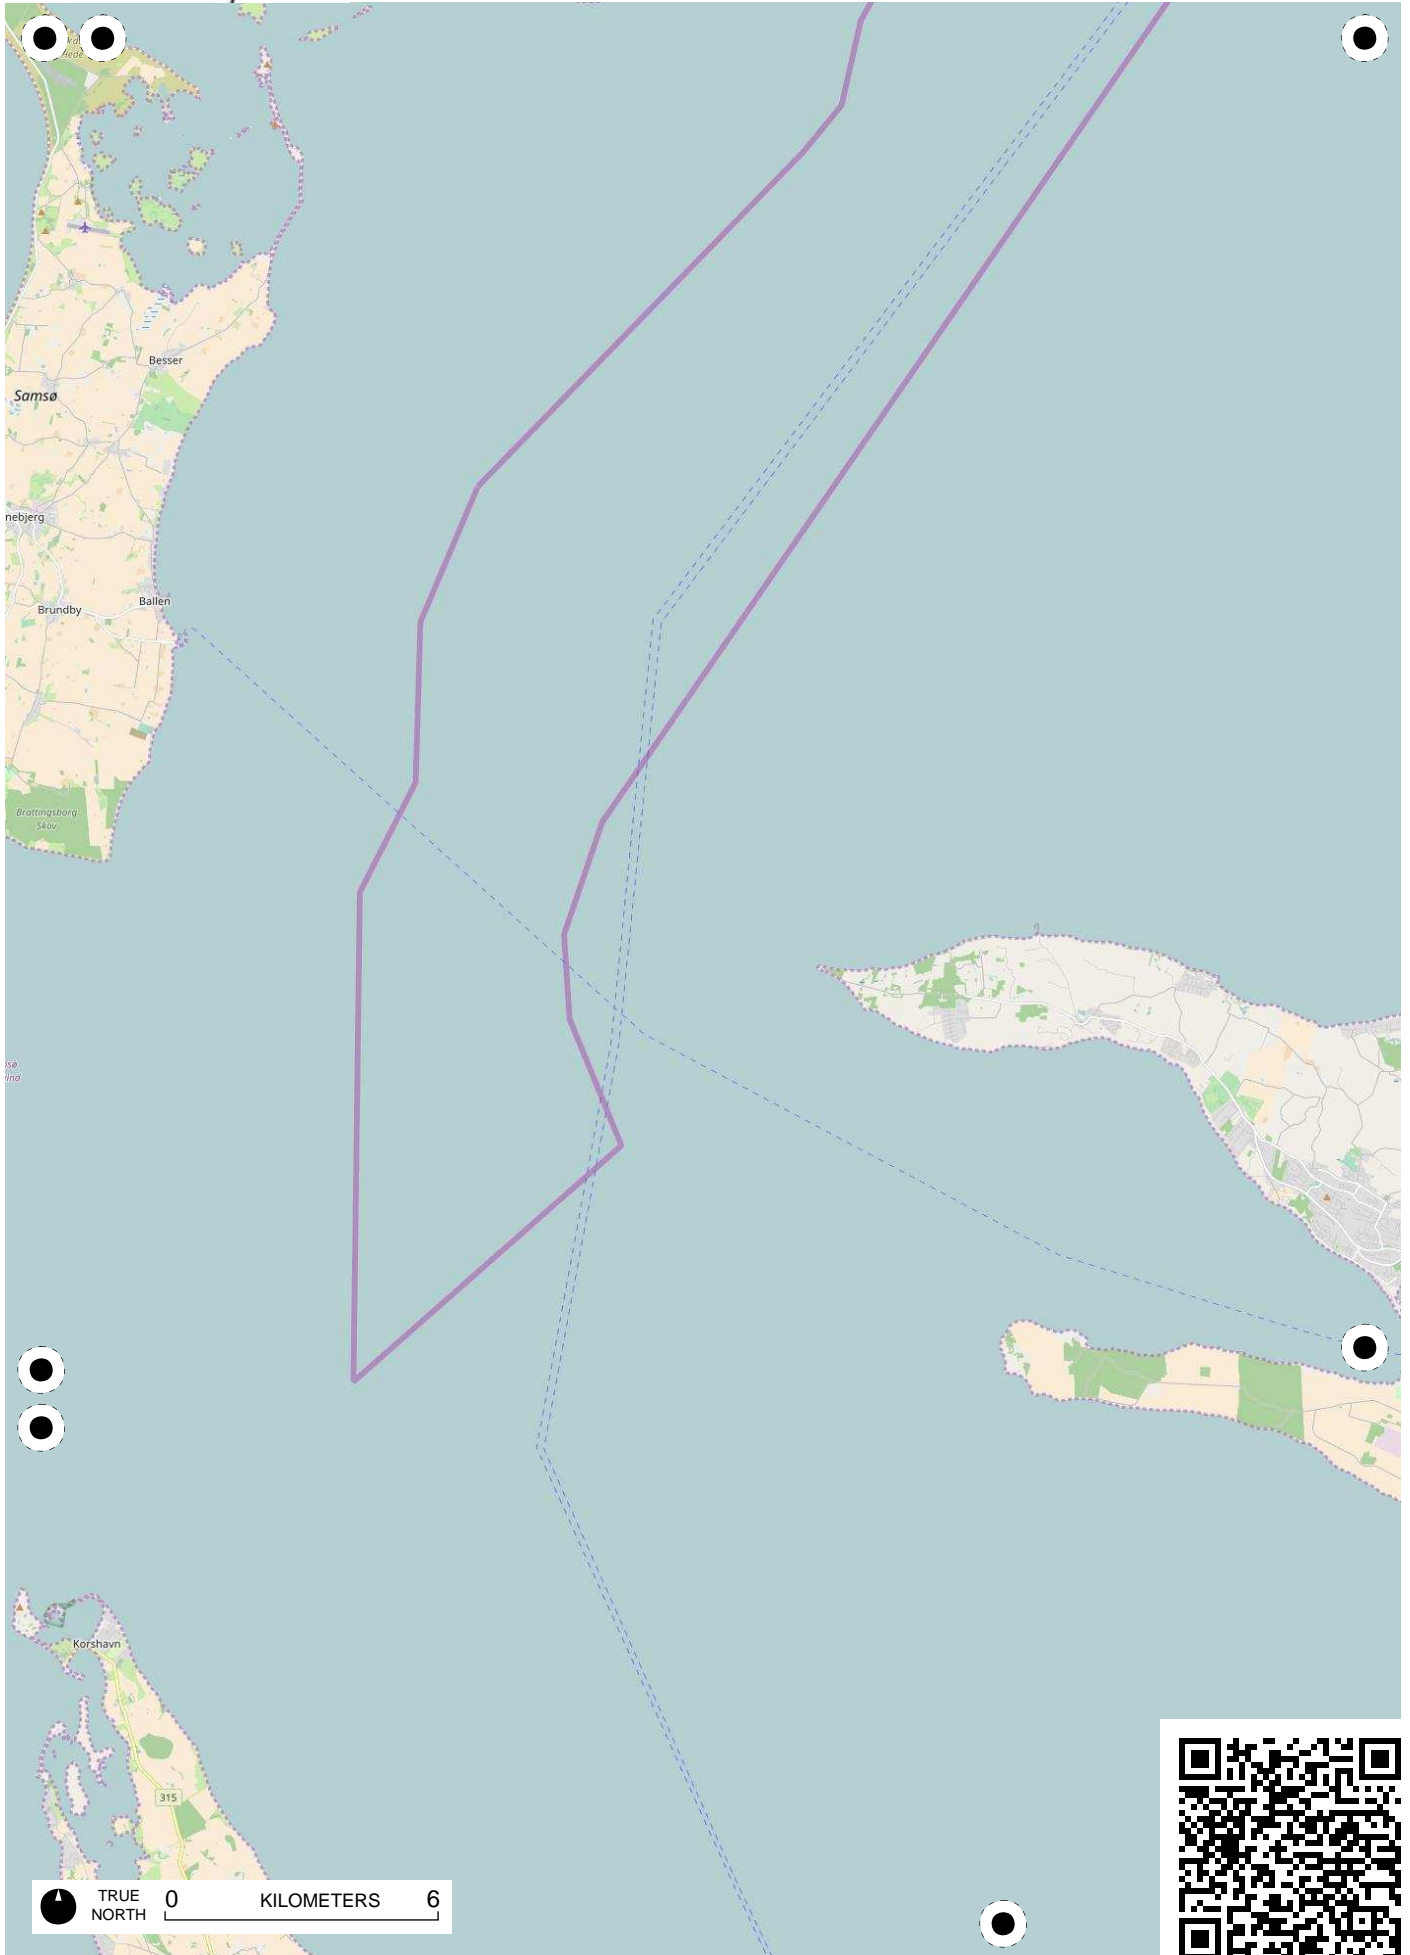

TRUE NORTH 0 KILOMETERS 6

TRUE NORTH 0 KILOMETERS 6

TRUE NORTH 0 KILOMETERS 6

TRUE NORTH 0 KILOMETERS 6

ts Rev  
3

Vejers Strand

Oksbøl  
Skyde-  
og Øvelsesterræn

Kallesmørs

TRUE NORTH 0 KILOMETERS 6

TRUE NORTH 0 KILOMETERS 6

TRUE NORTH 0 KILOMETERS 6

Horns Rev  
1

TRUE NORTH 0 KILOMETERS 6

TRUE NORTH 0 KILOMETERS 6

TRUE NORTH 0 KILOMETERS 6

TRUE NORTH 0 KILOMETERS 6

TRUE NORTH 0 KILOMETERS 6

TRUE NORTH 0 KILOMETERS 6

EnBW Baltic  
2

TRUE NORTH 0 KILOMETERS 6

TRUE NORTH 0 KILOMETERS 6

TRUE NORTH 0 KILOMETERS 6

Fehmarn Belt

Wahlow/Fehmarn  
Naturerschutzzgebiet  
Naturerschutzzgebiet  
Krummsee etc.  
Sulsdorfer

TRUE NORTH 0 KILOMETERS 6