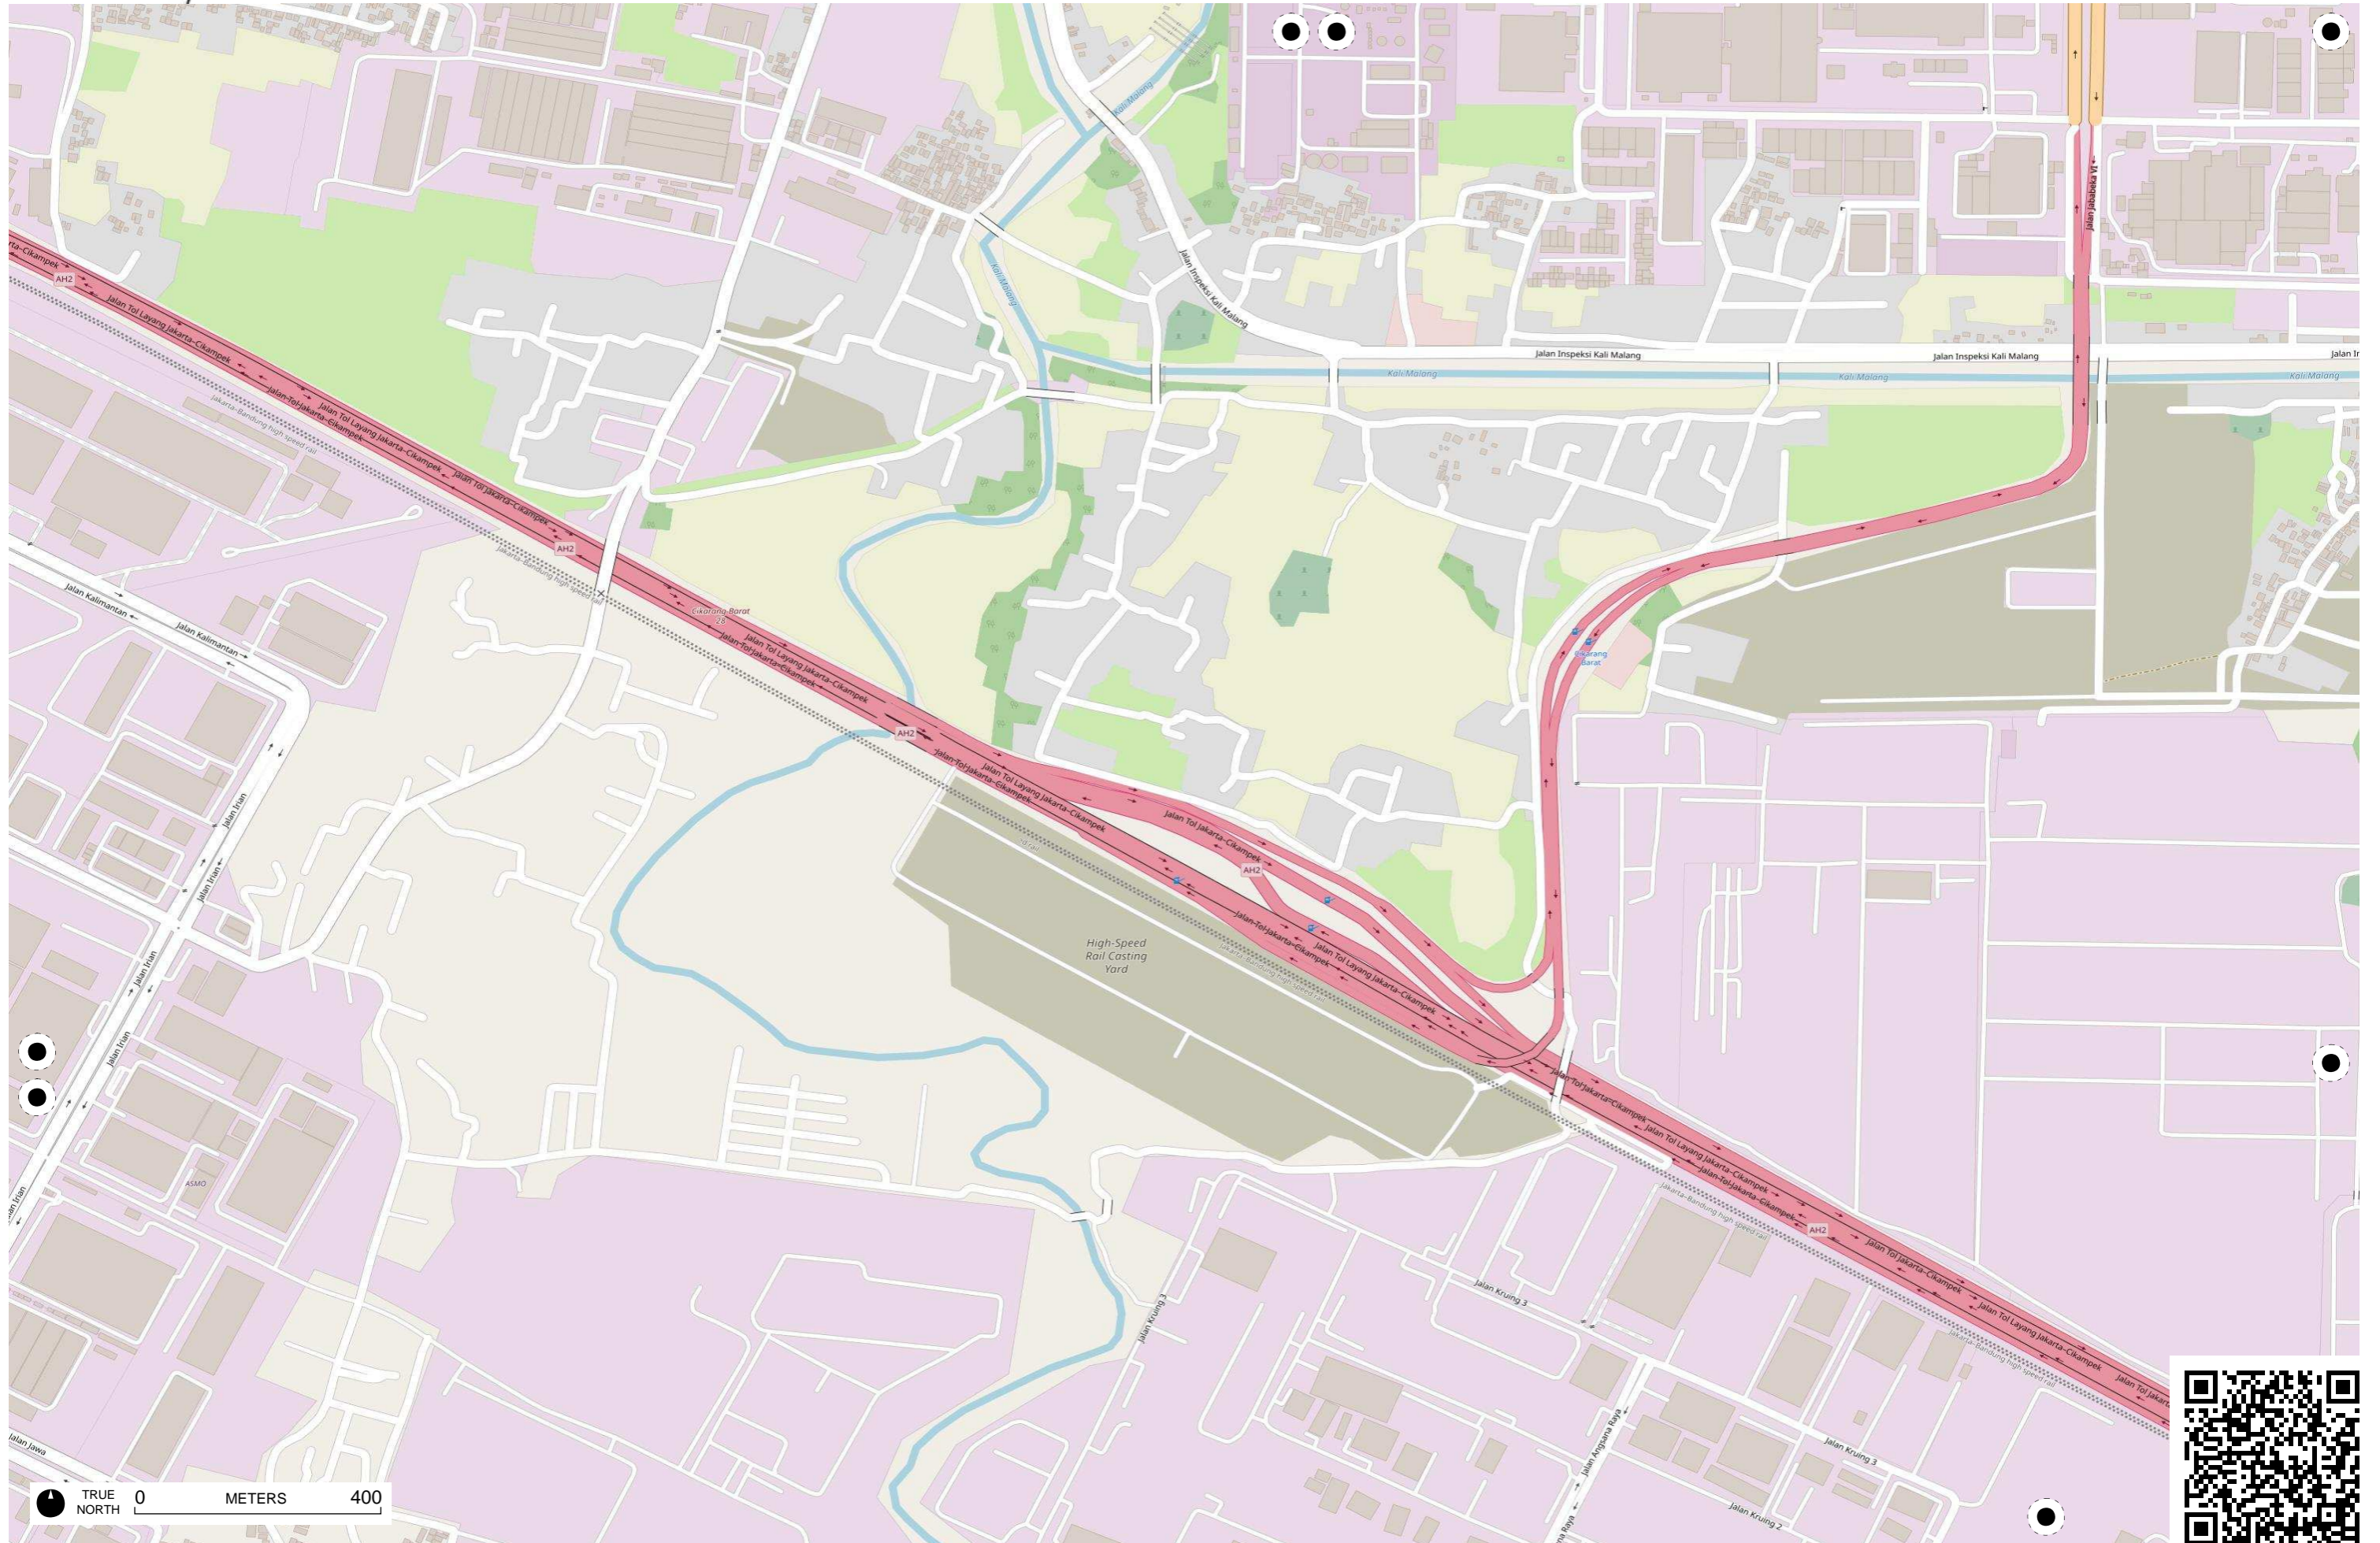

TRUE NORTH 0 METERS 400

PT Samsung  
Electronic  
Indonesia

TRUE NORTH 0 METERS 400

TRUE NORTH 0 METERS 400

TRUE NORTH 0 METERS 400

TRUE NORTH 0 METERS 400

TRUE NORTH 0 METERS 400

TRUE NORTH 0 METERS 400