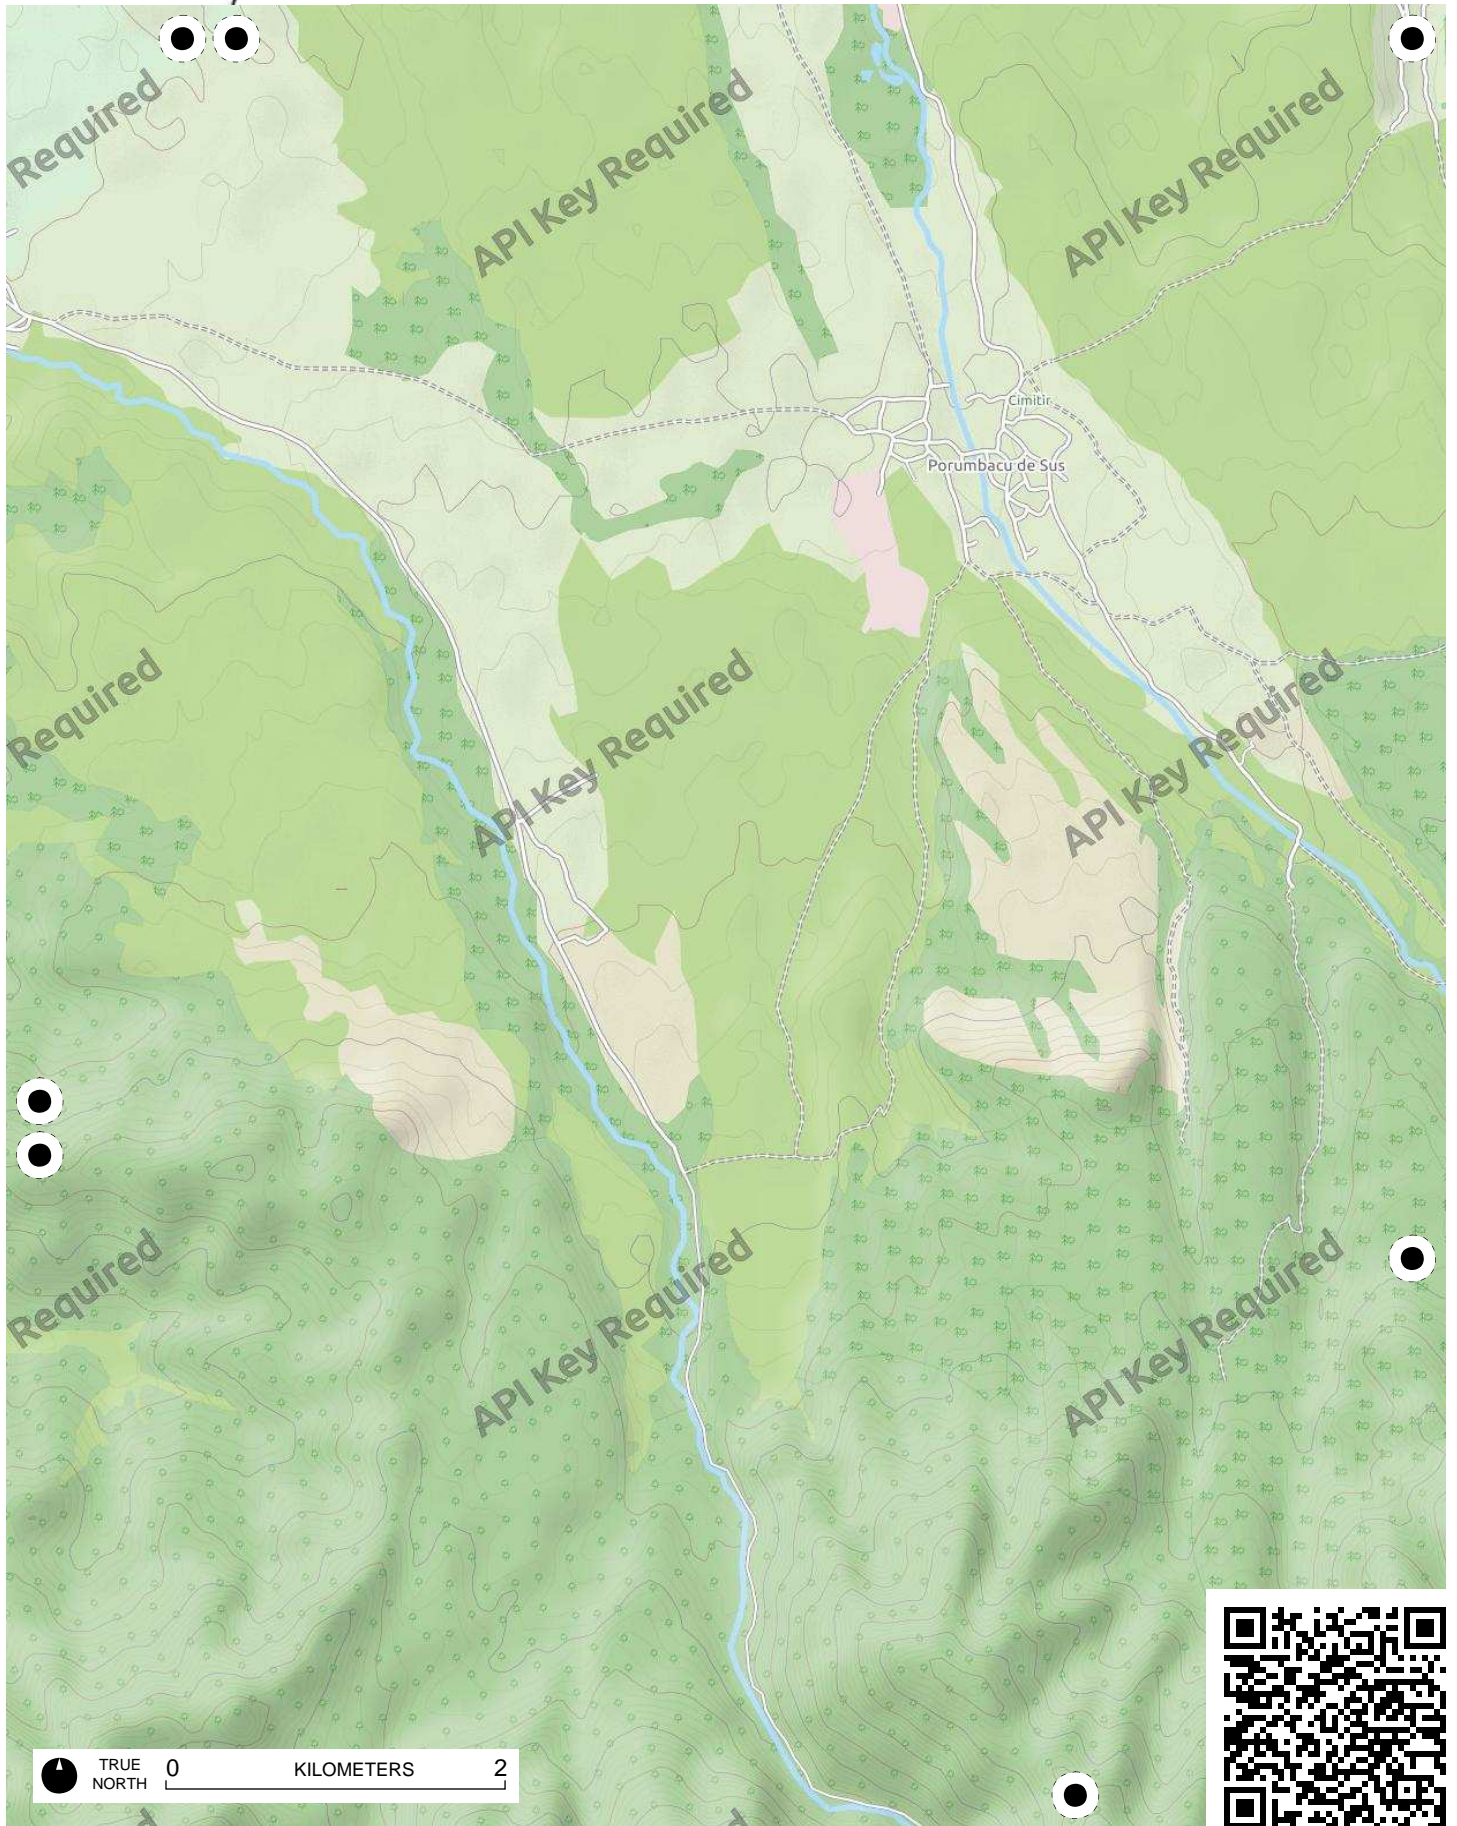

TRUE NORTH 0 KILOMETERS 9

TRUE NORTH 0 2 KILOMETERS

TRUE NORTH 0 2 KILOMETERS

TRUE NORTH 0 2 KILOMETERS

API Key Required

API Key Required

API Key Required

API Key Required

API Key Required

API Key Required

API Key Required

API Key Required

Preoteselo

TRUE NORTH 0 KILOMETERS 2

TRUE NORTH 0 2 KILOMETERS

TRUE NORTH 0 2 KILOMETERS