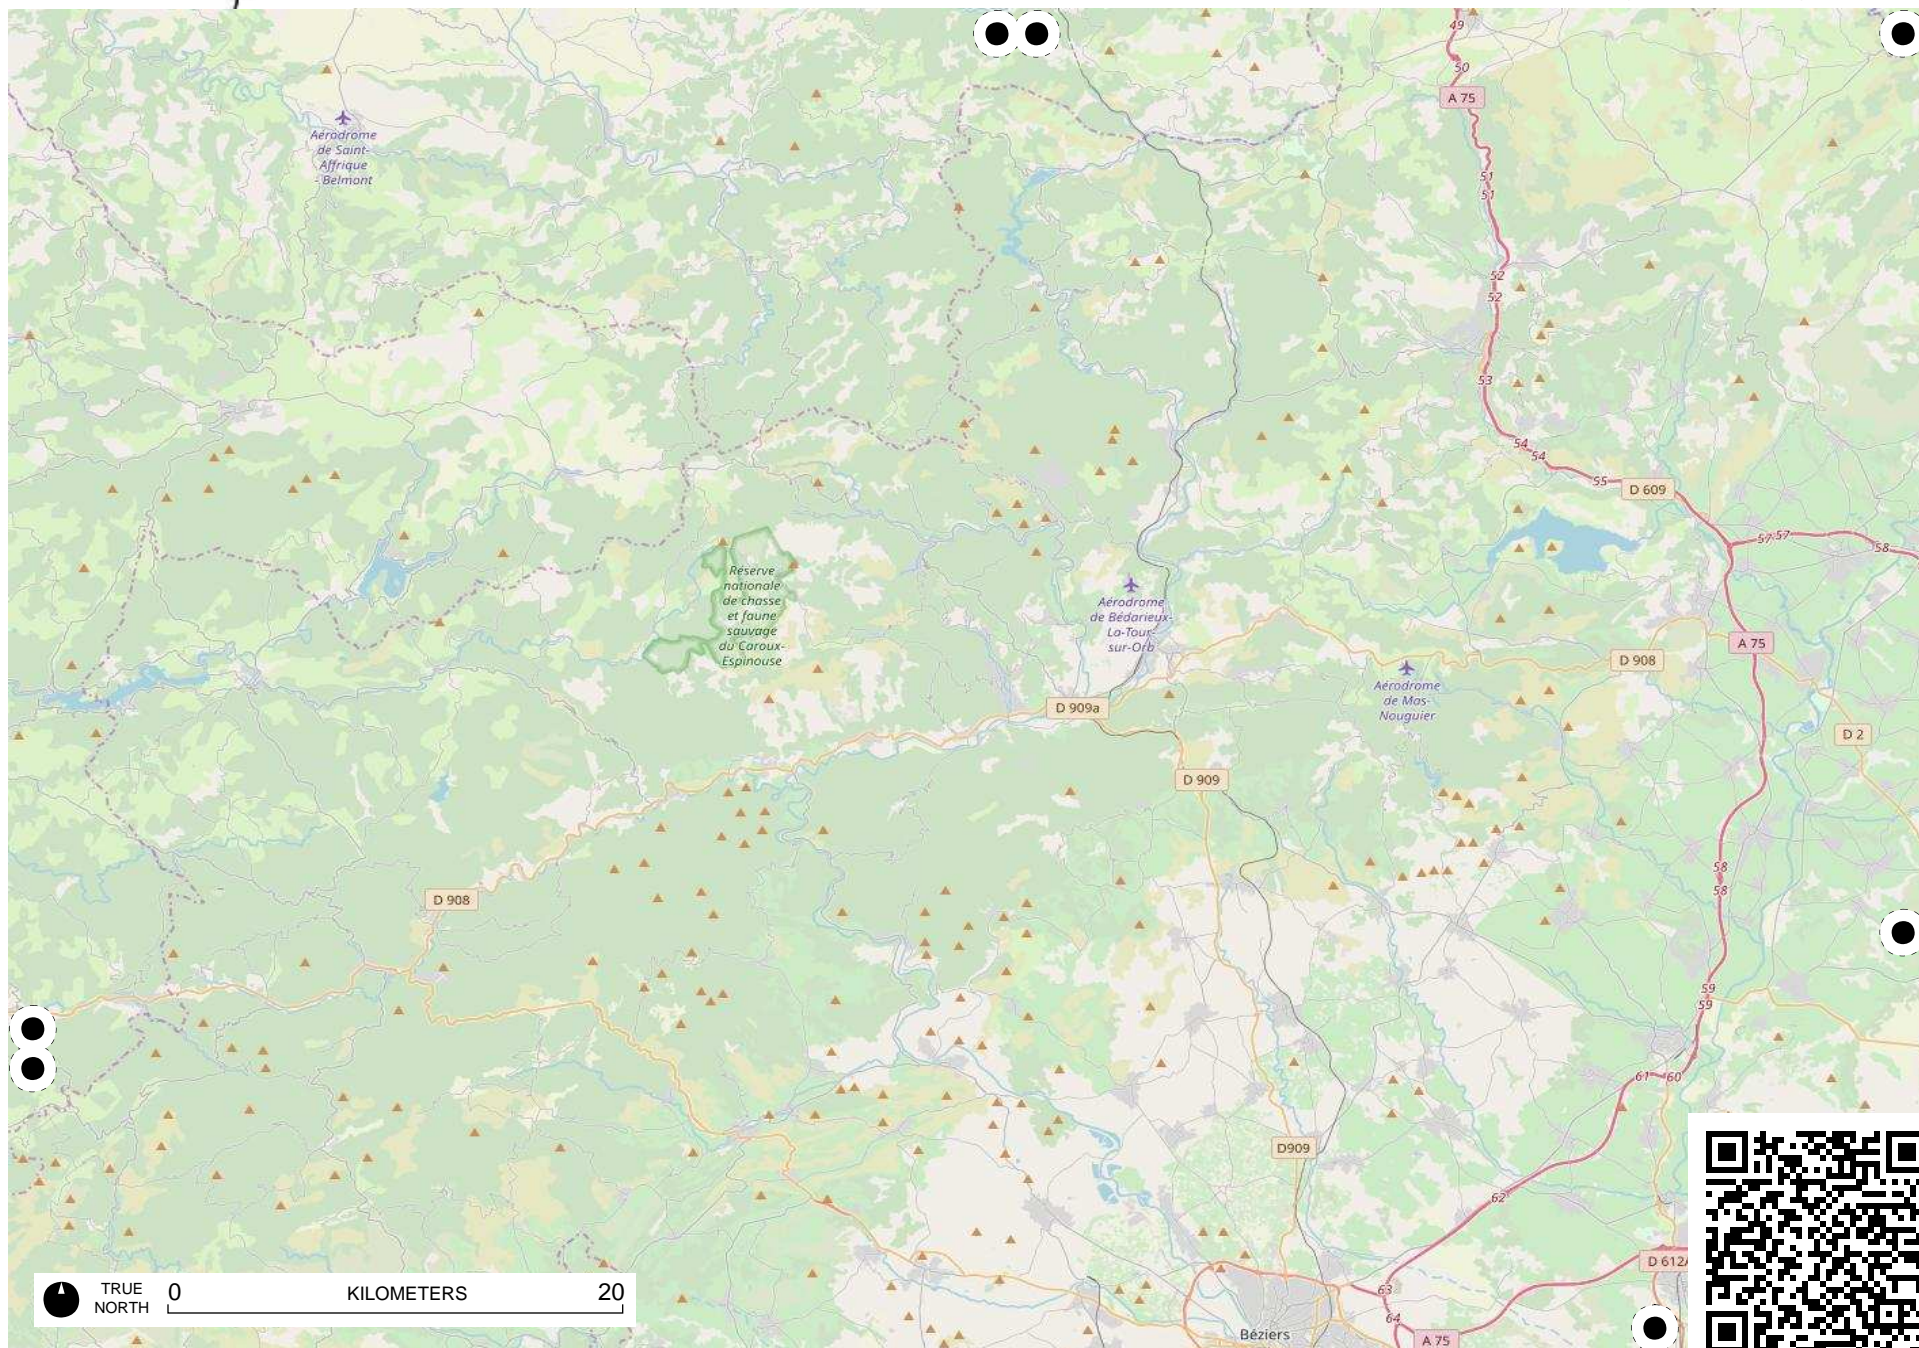

di Genova  
- Cristoforo  
Colombo

TRUE NORTH 0 KILOMETERS 20

TRUE NORTH 0 KILOMETERS 20

# Field Papers

Untitled  
<http://fieldpapers.org/atlas/3eglr06/H3>