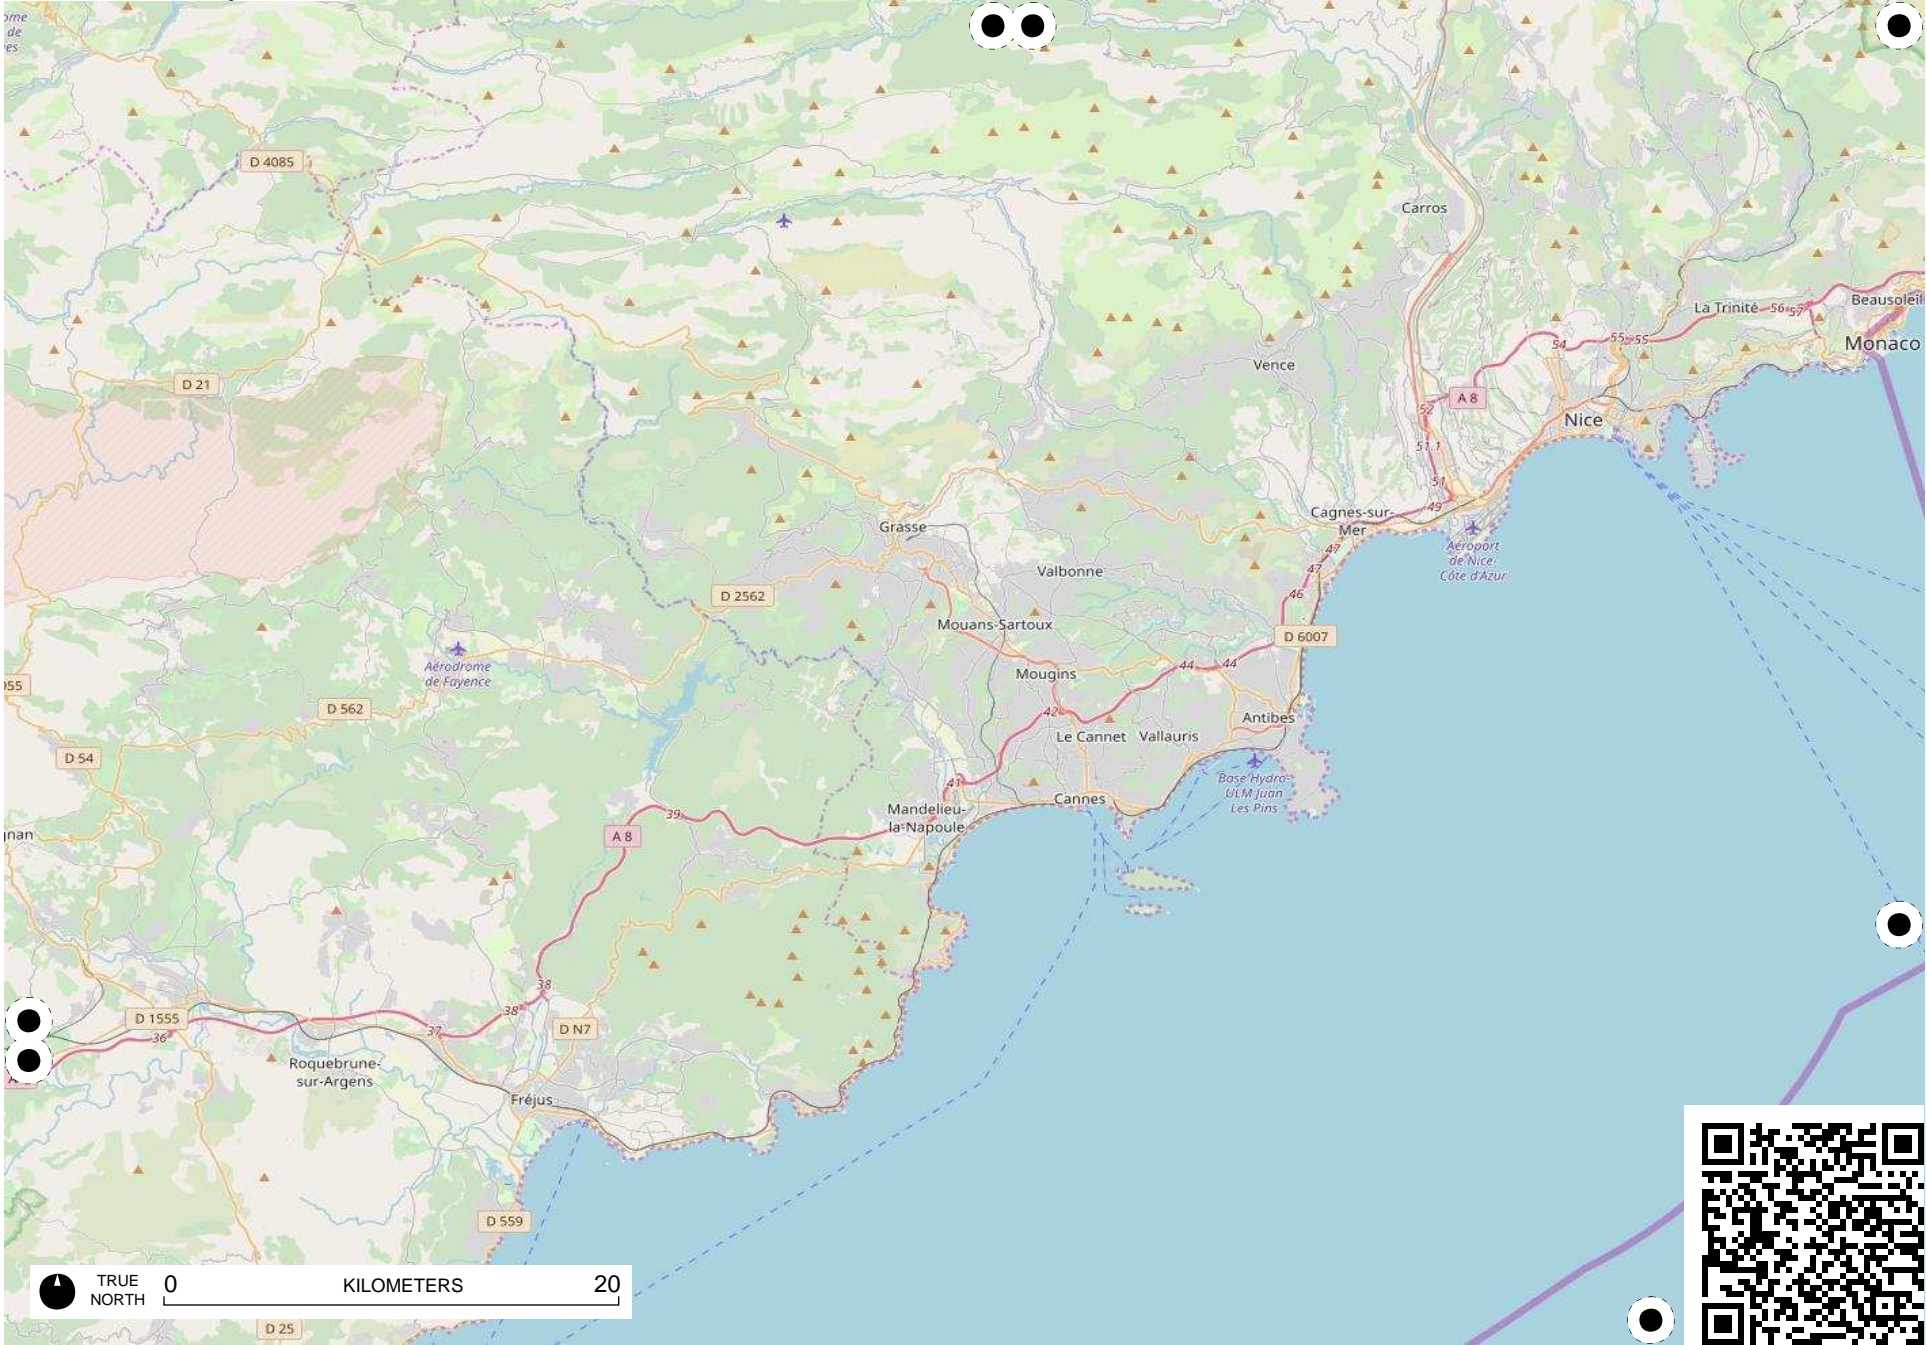

di Genova  
- Cristoforo  
Colombo

TRUE NORTH 0 KILOMETERS 20

TRUE NORTH 0 KILOMETERS 20

# Field Papers

Untitled  
<http://fieldpapers.org/atlas/3eglr06/H3>