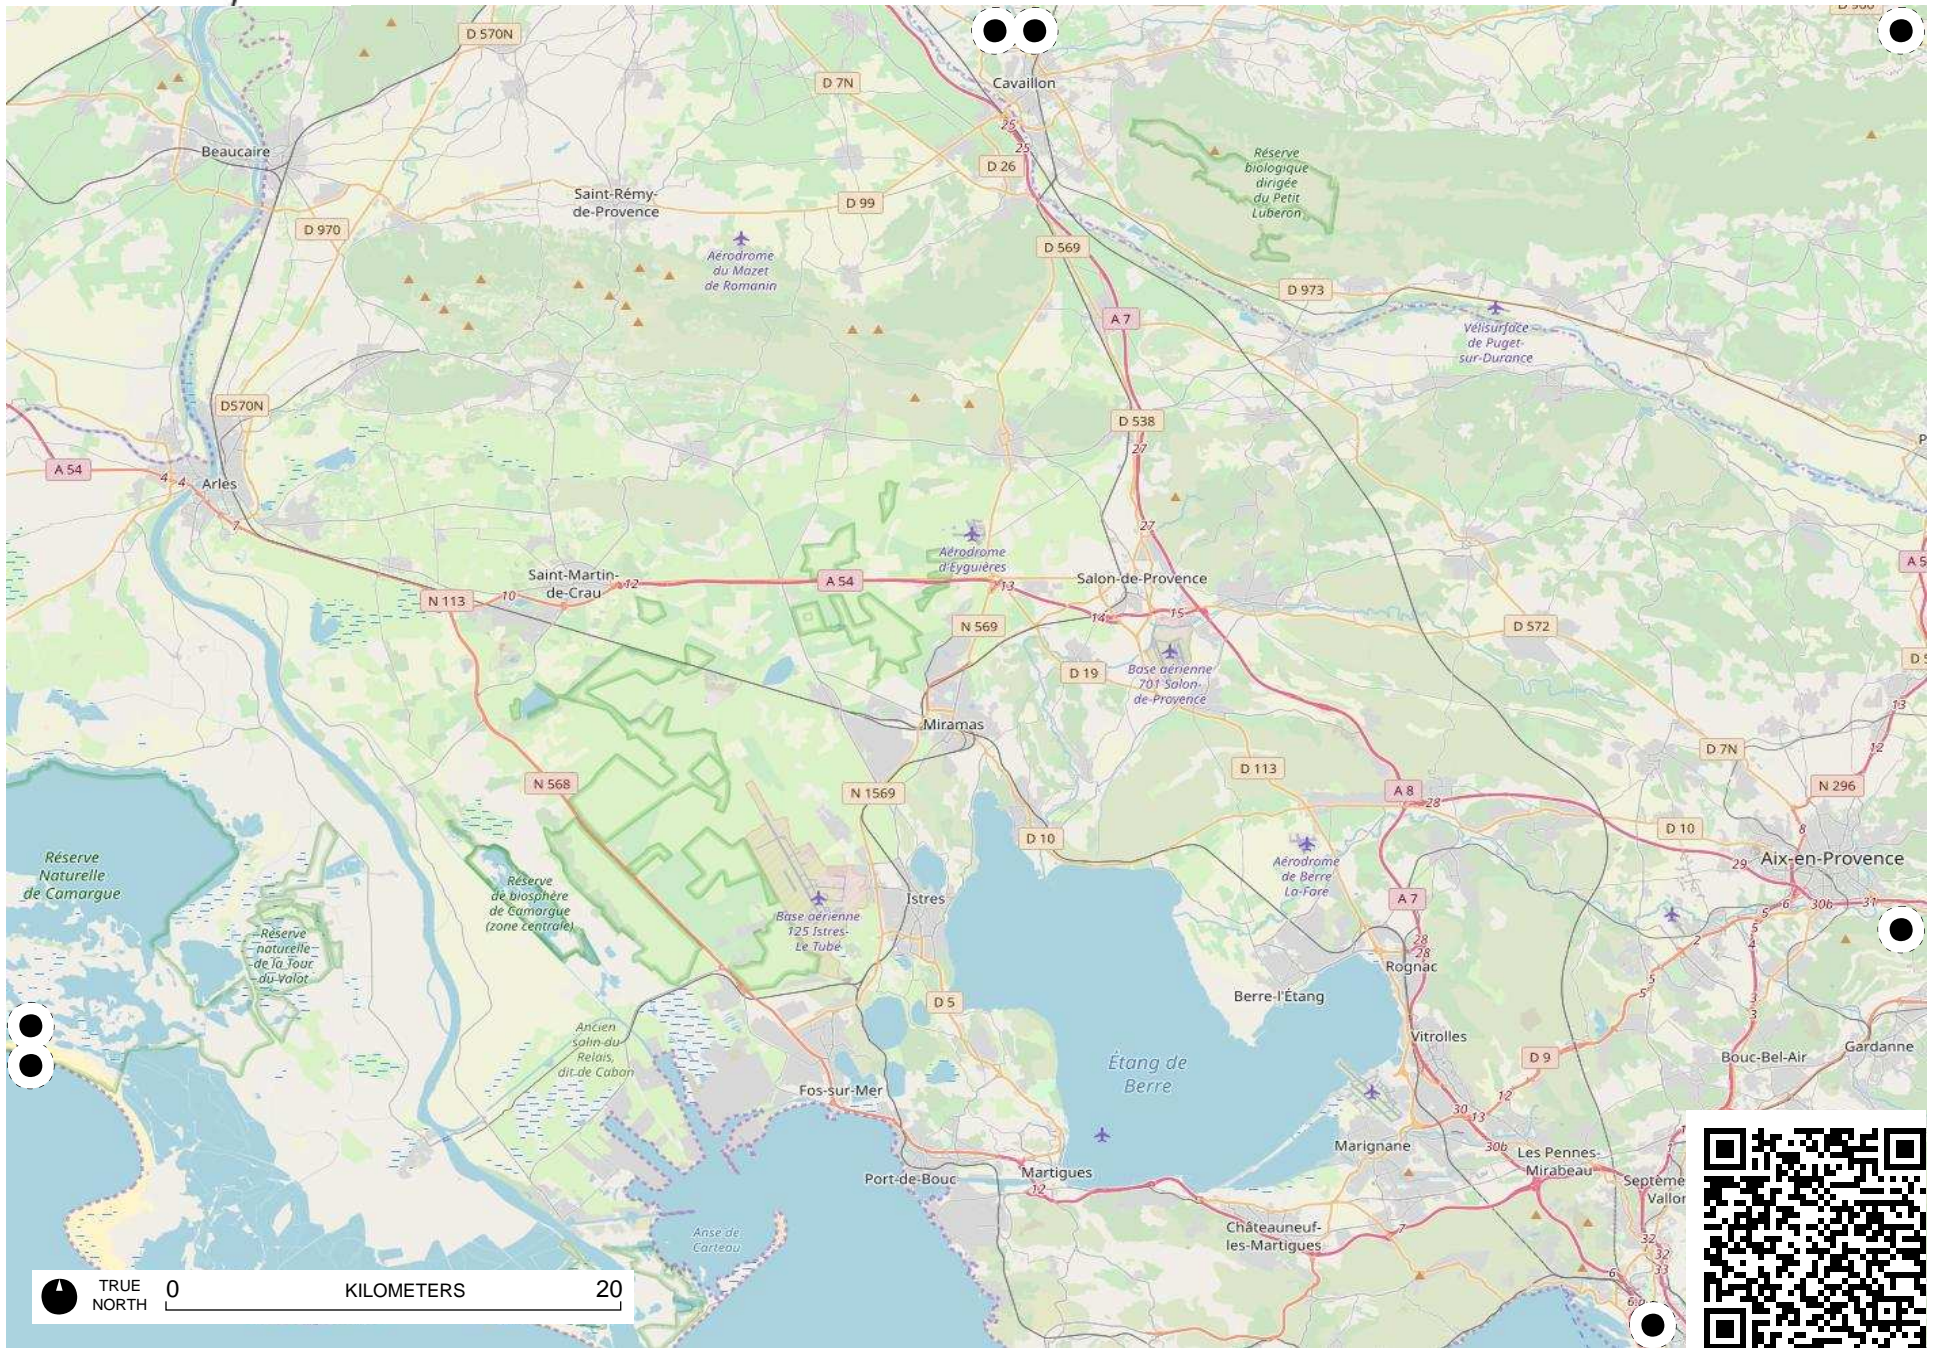

di Genova  
- Cristoforo  
Colombo

TRUE NORTH 0 KILOMETERS 20

TRUE NORTH 0 KILOMETERS 20

# Field Papers

Untitled  
<http://fieldpapers.org/atlas/3eglr06/H3>