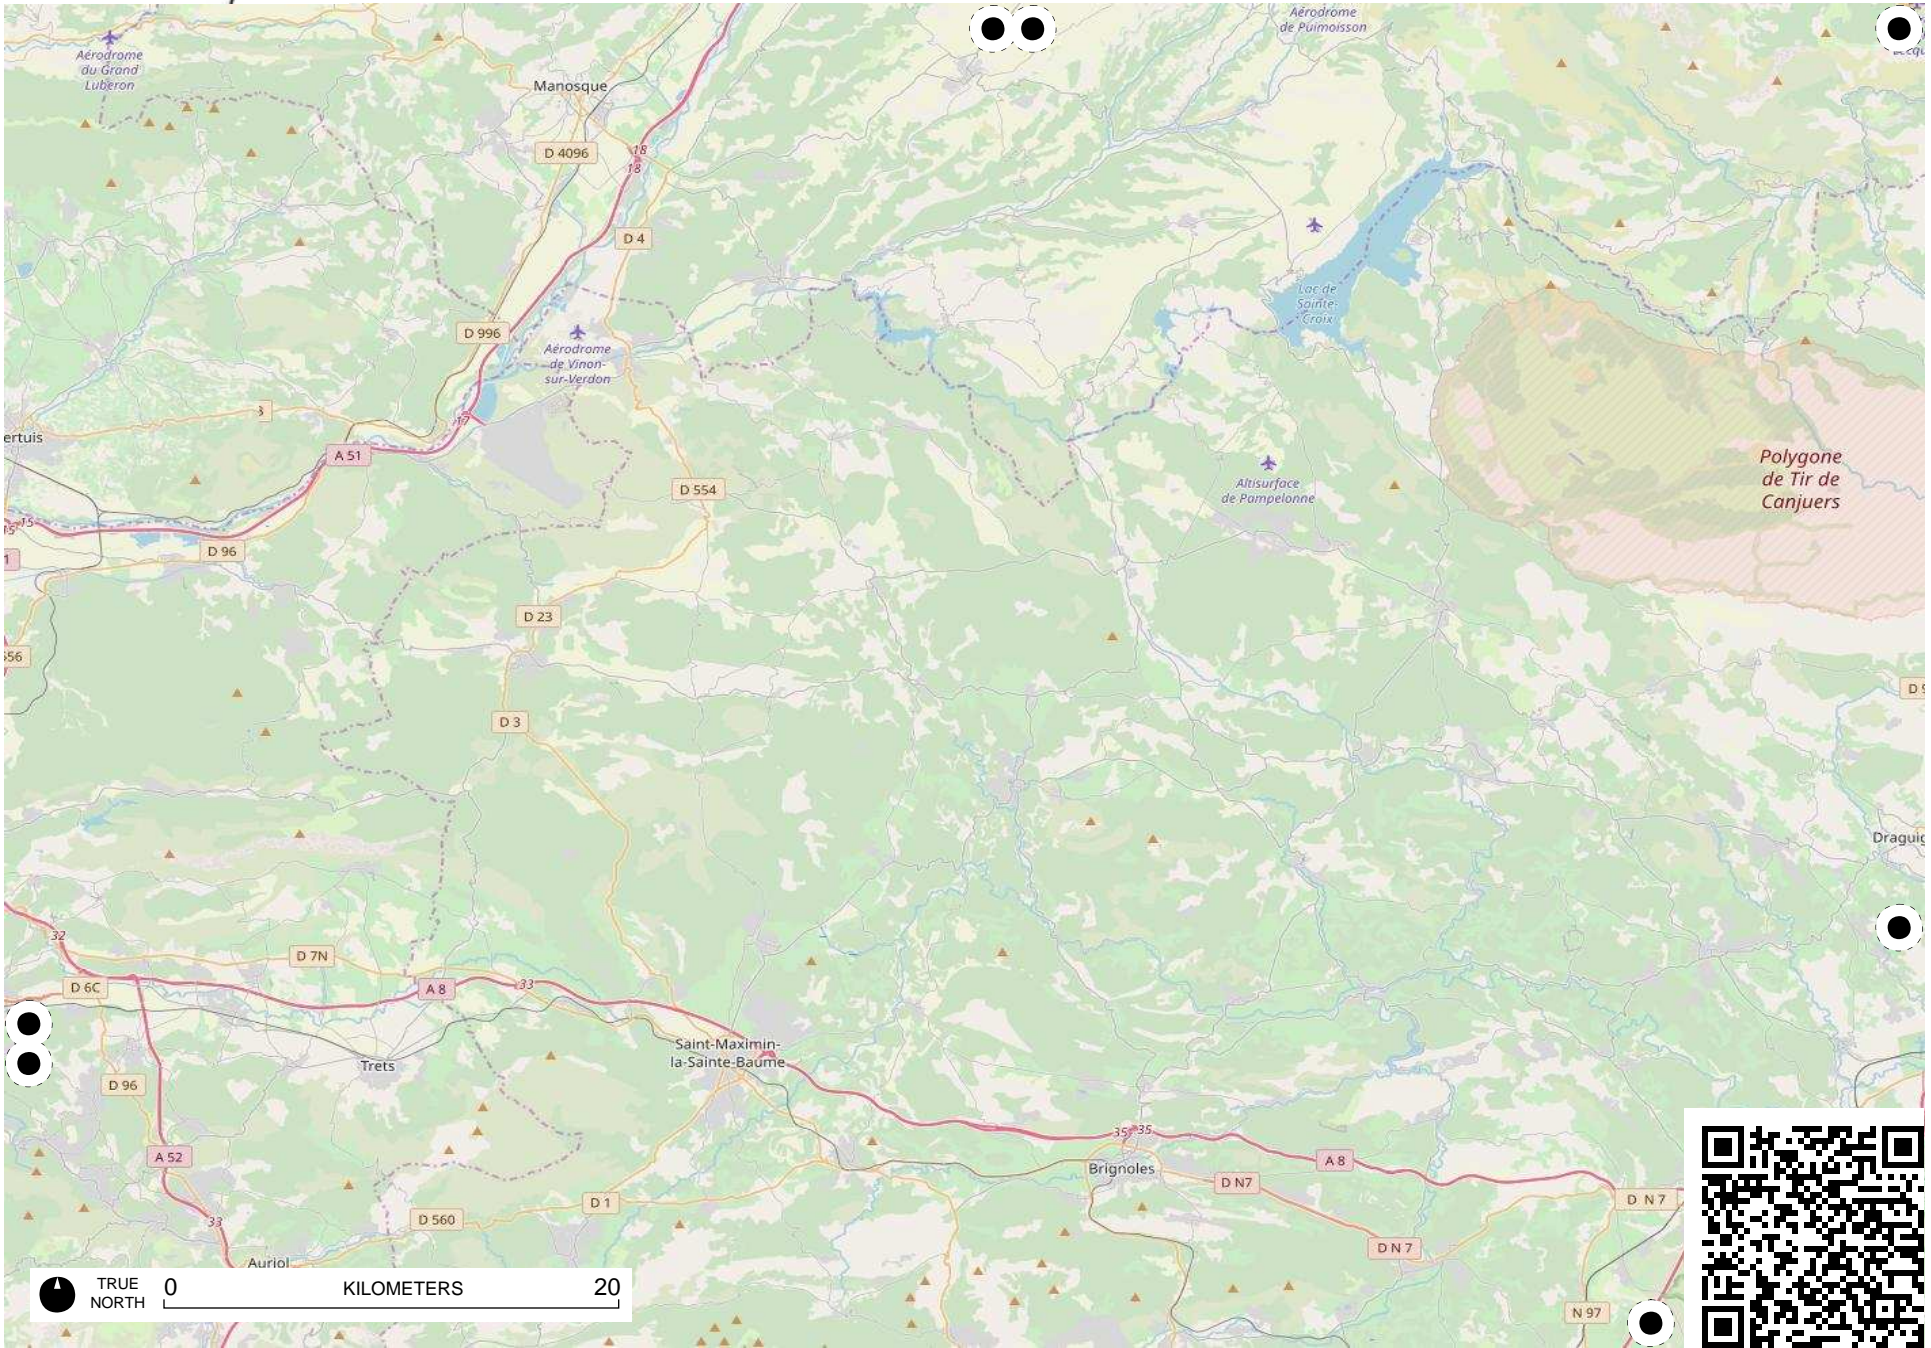

di Genova  
- Cristoforo  
Colombo

TRUE NORTH 0 KILOMETERS 20

TRUE NORTH 0 KILOMETERS 20

# Field Papers

Untitled  
<http://fieldpapers.org/atlas/3eglr06/H3>