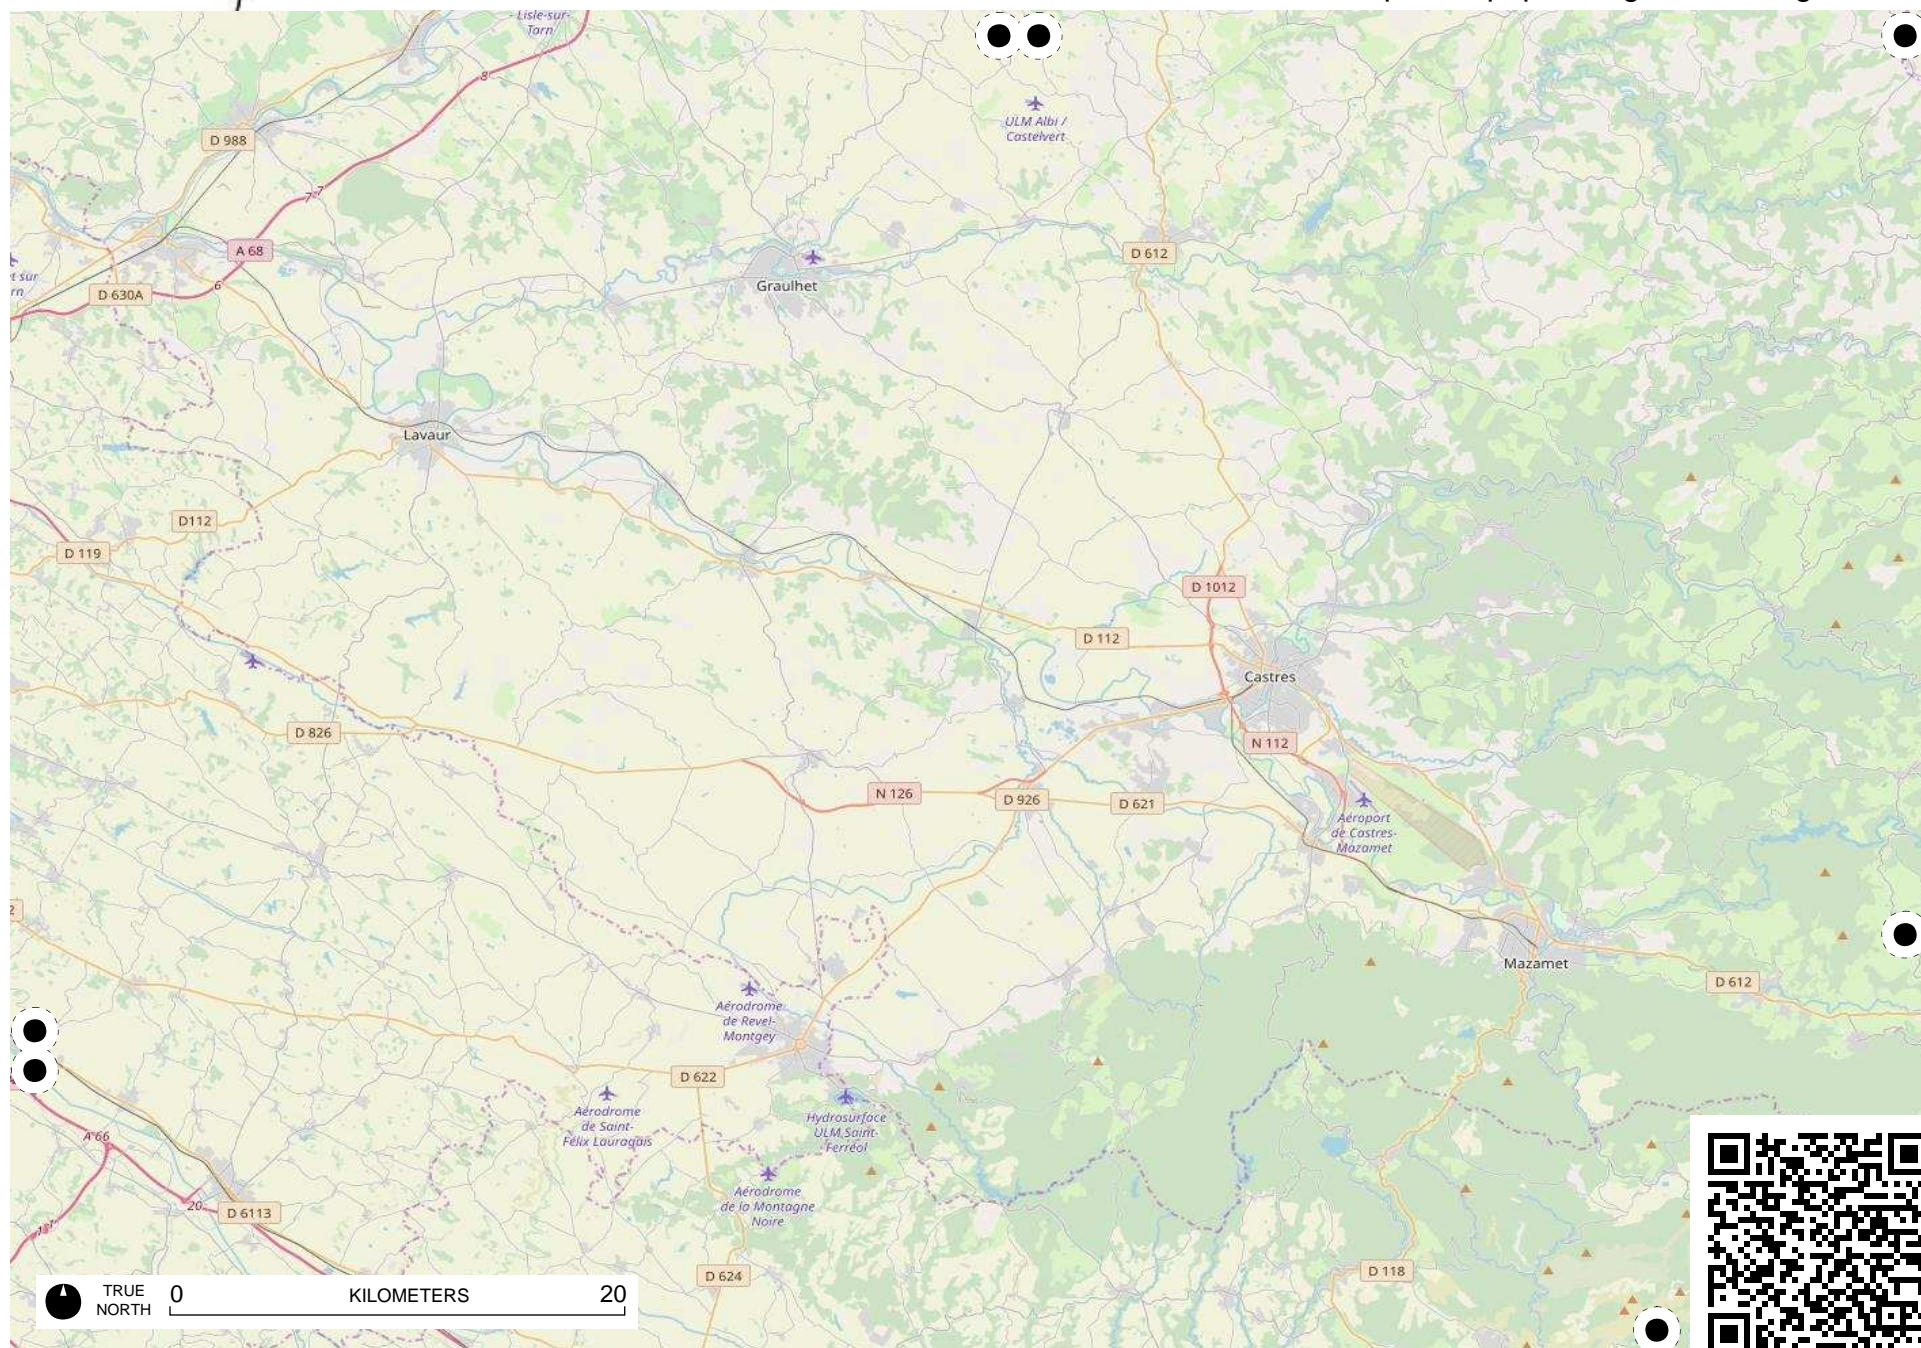

di Genova  
- Cristoforo  
Colombo

TRUE NORTH 0 KILOMETERS 20

TRUE NORTH 0 KILOMETERS 20

# Field Papers

Untitled  
<http://fieldpapers.org/atlas/3eglr06/H3>