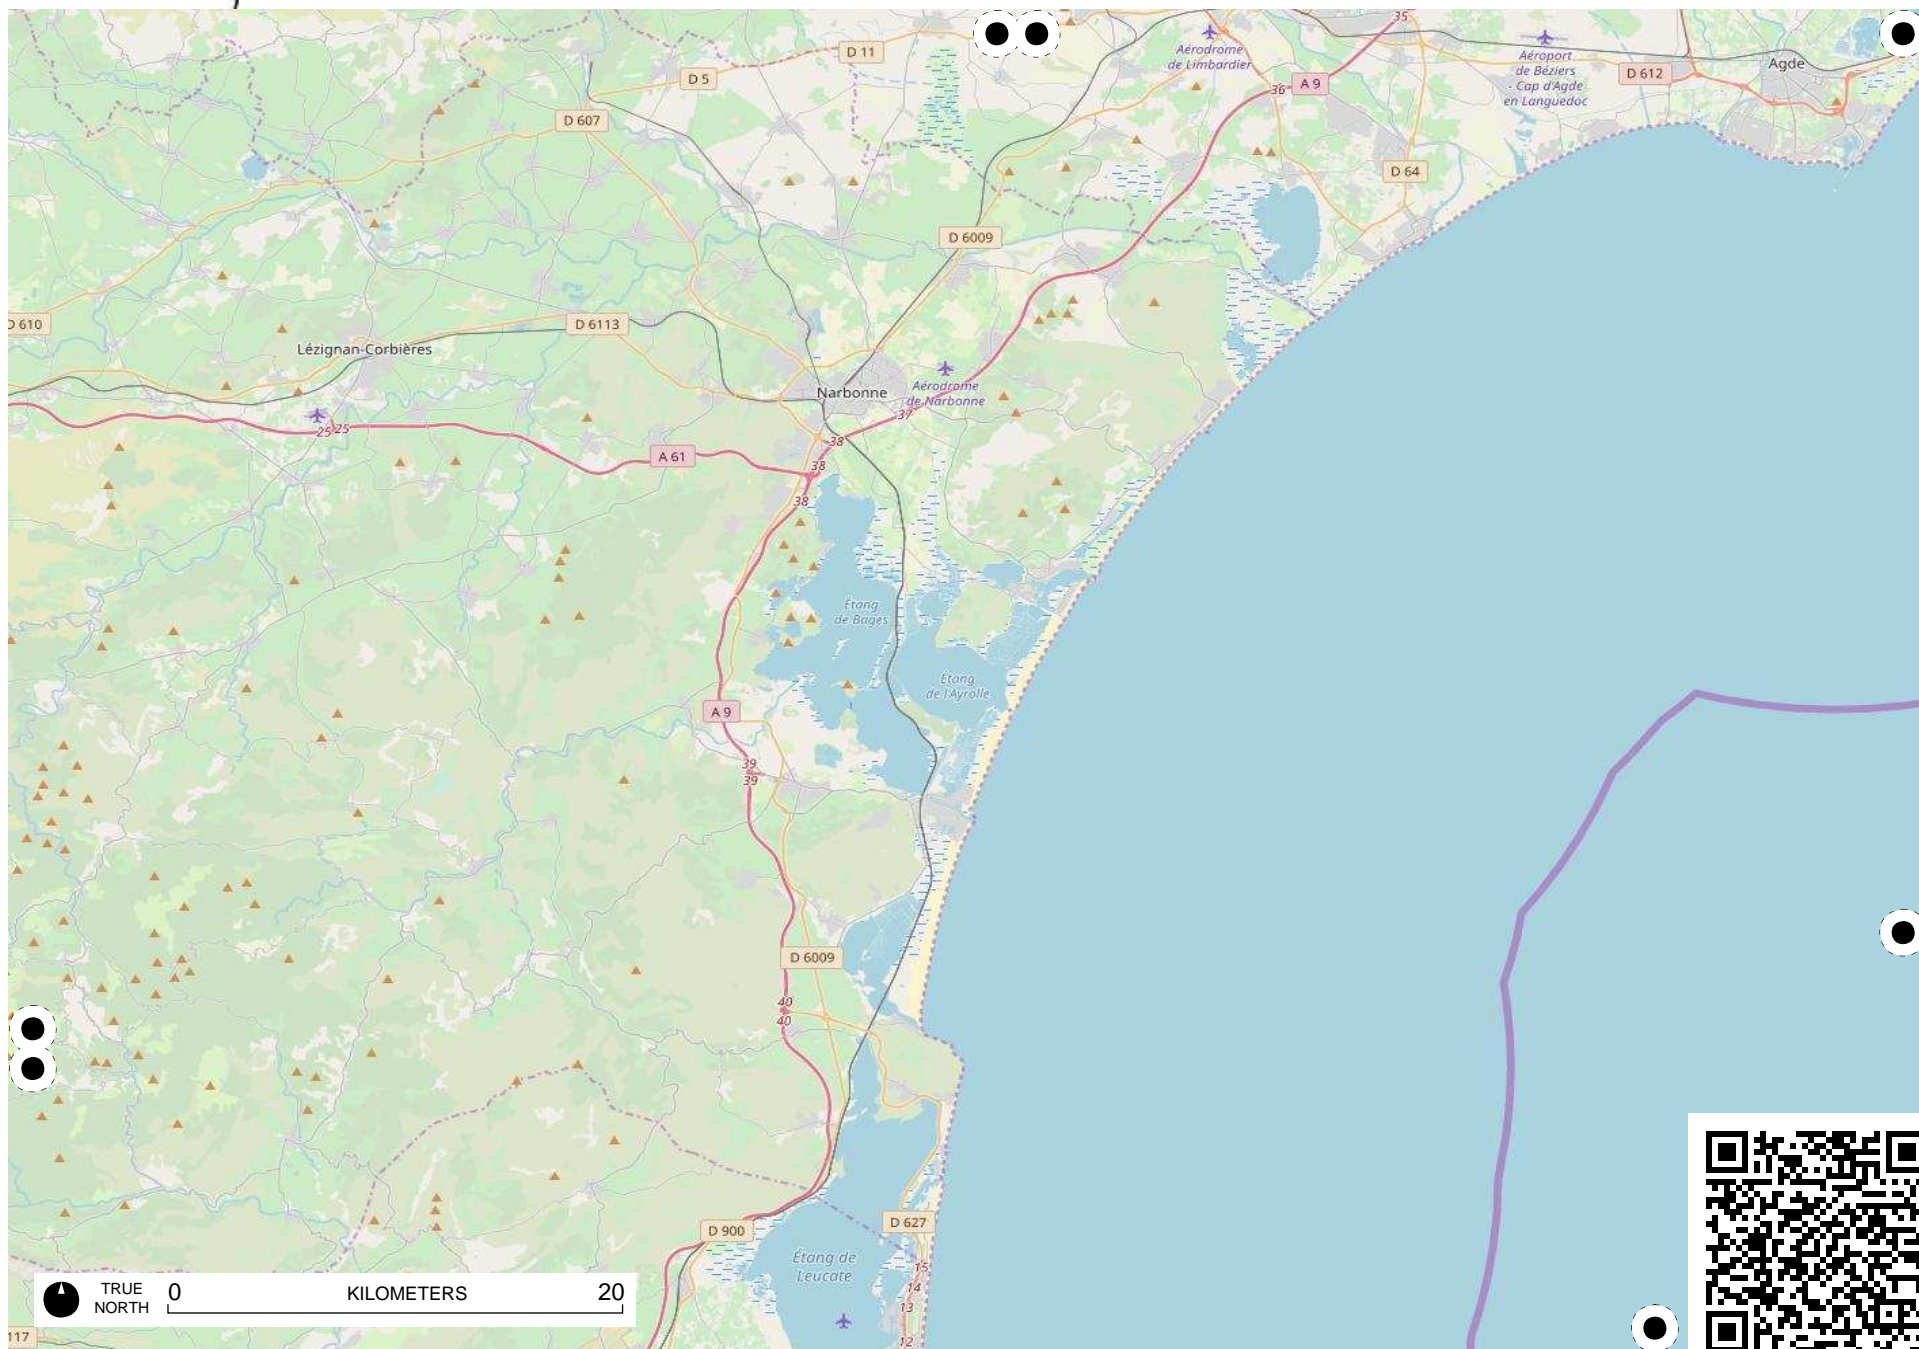

di Genova  
- Cristoforo  
Colombo

TRUE NORTH 0 KILOMETERS 20

TRUE NORTH 0 KILOMETERS 20

# Field Papers

Untitled  
<http://fieldpapers.org/atlas/3eglr06/H3>