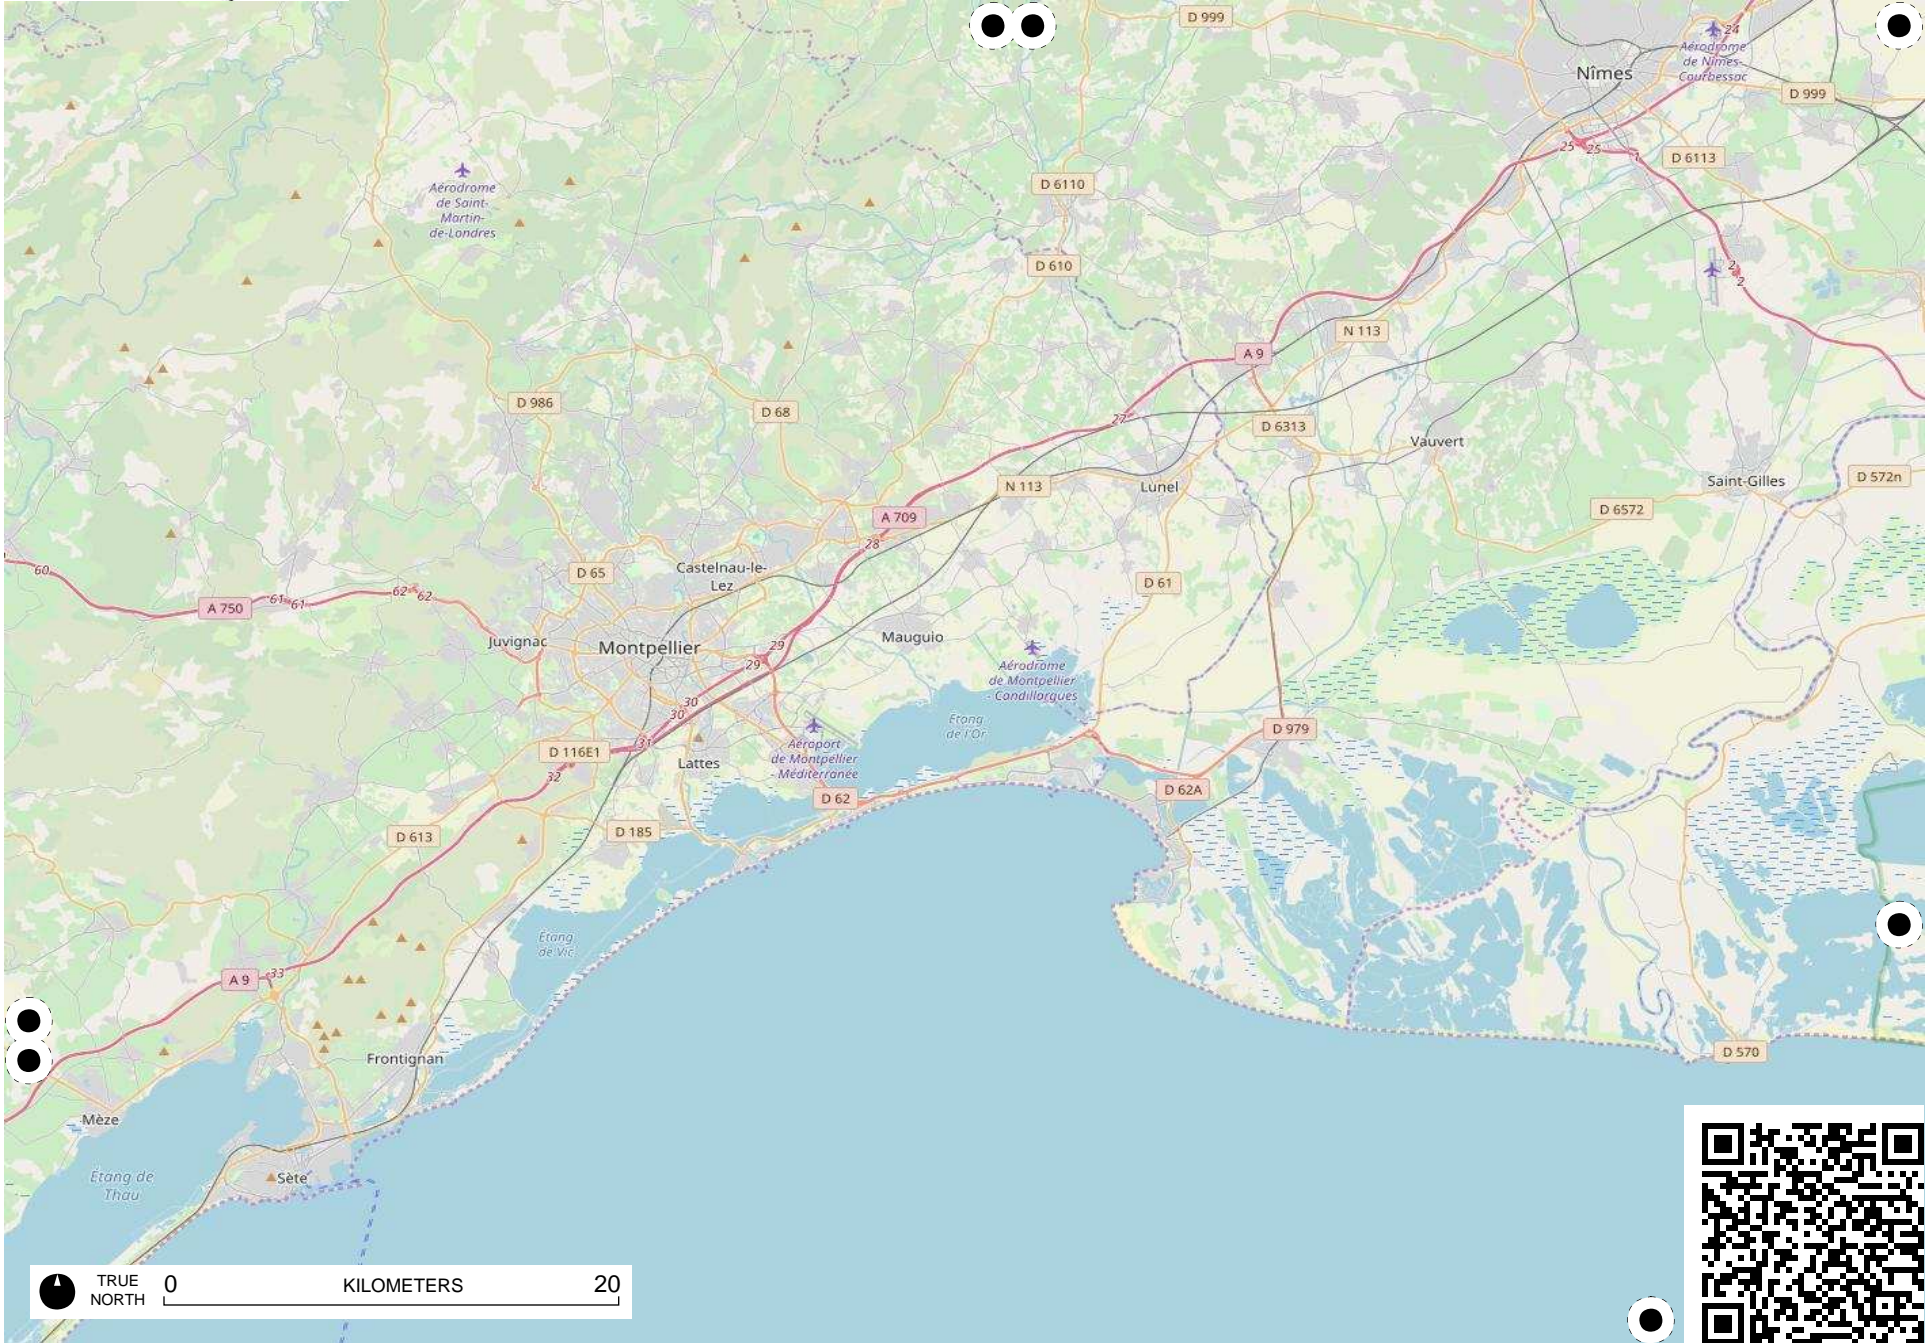

di Genova  
- Cristoforo  
Colombo

TRUE NORTH 0 KILOMETERS 20

TRUE NORTH 0 KILOMETERS 20

# Field Papers

Untitled  
<http://fieldpapers.org/atlas/3eglr06/H3>