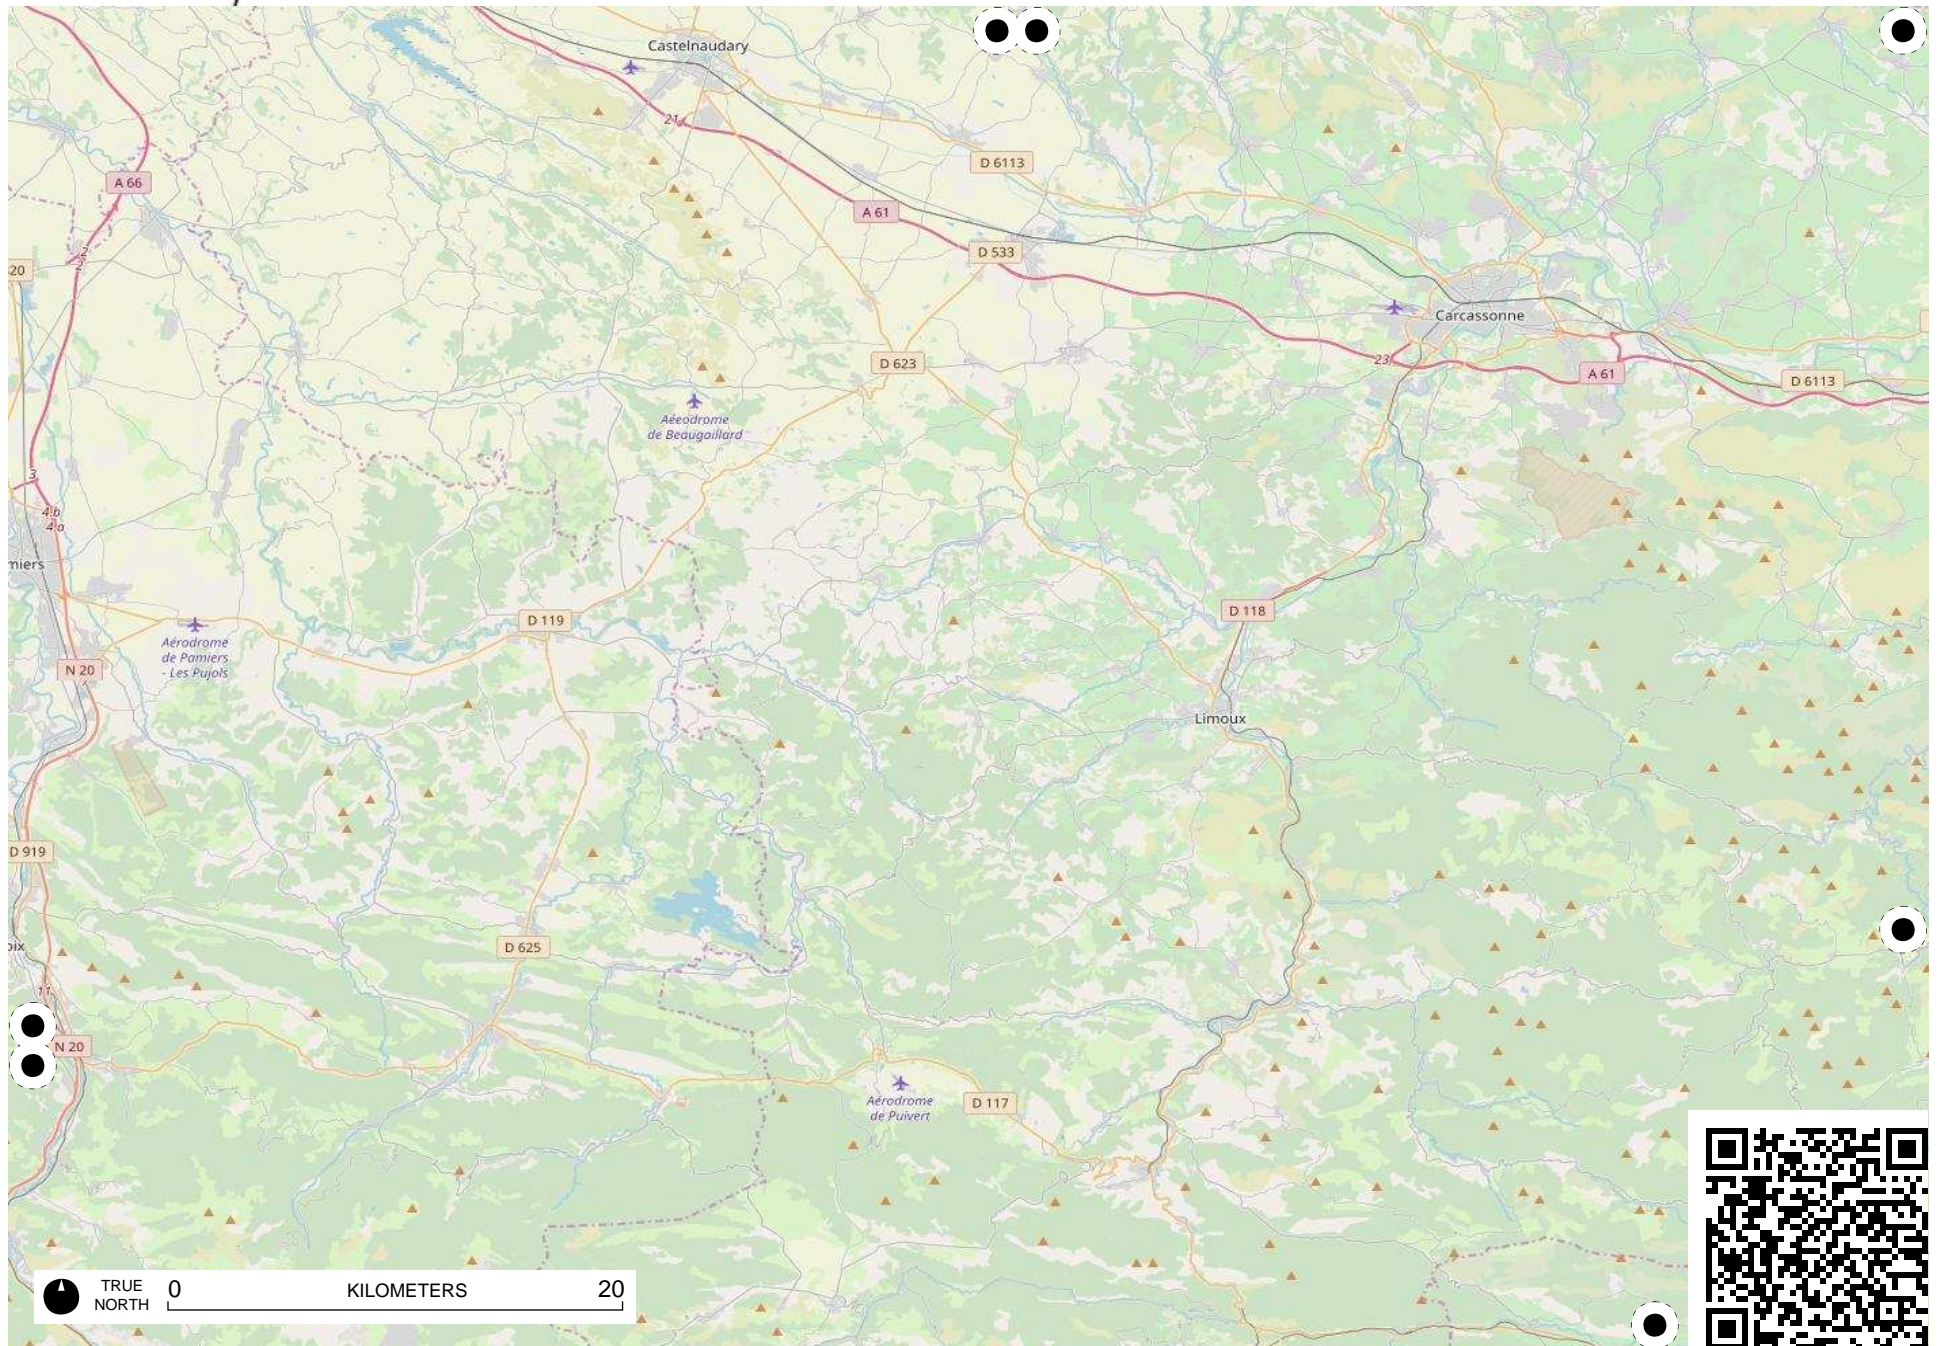

di Genova  
- Cristoforo  
Colombo

TRUE NORTH 0 KILOMETERS 20

TRUE NORTH 0 KILOMETERS 20

# Field Papers

Untitled  
<http://fieldpapers.org/atlas/3eglr06/H3>