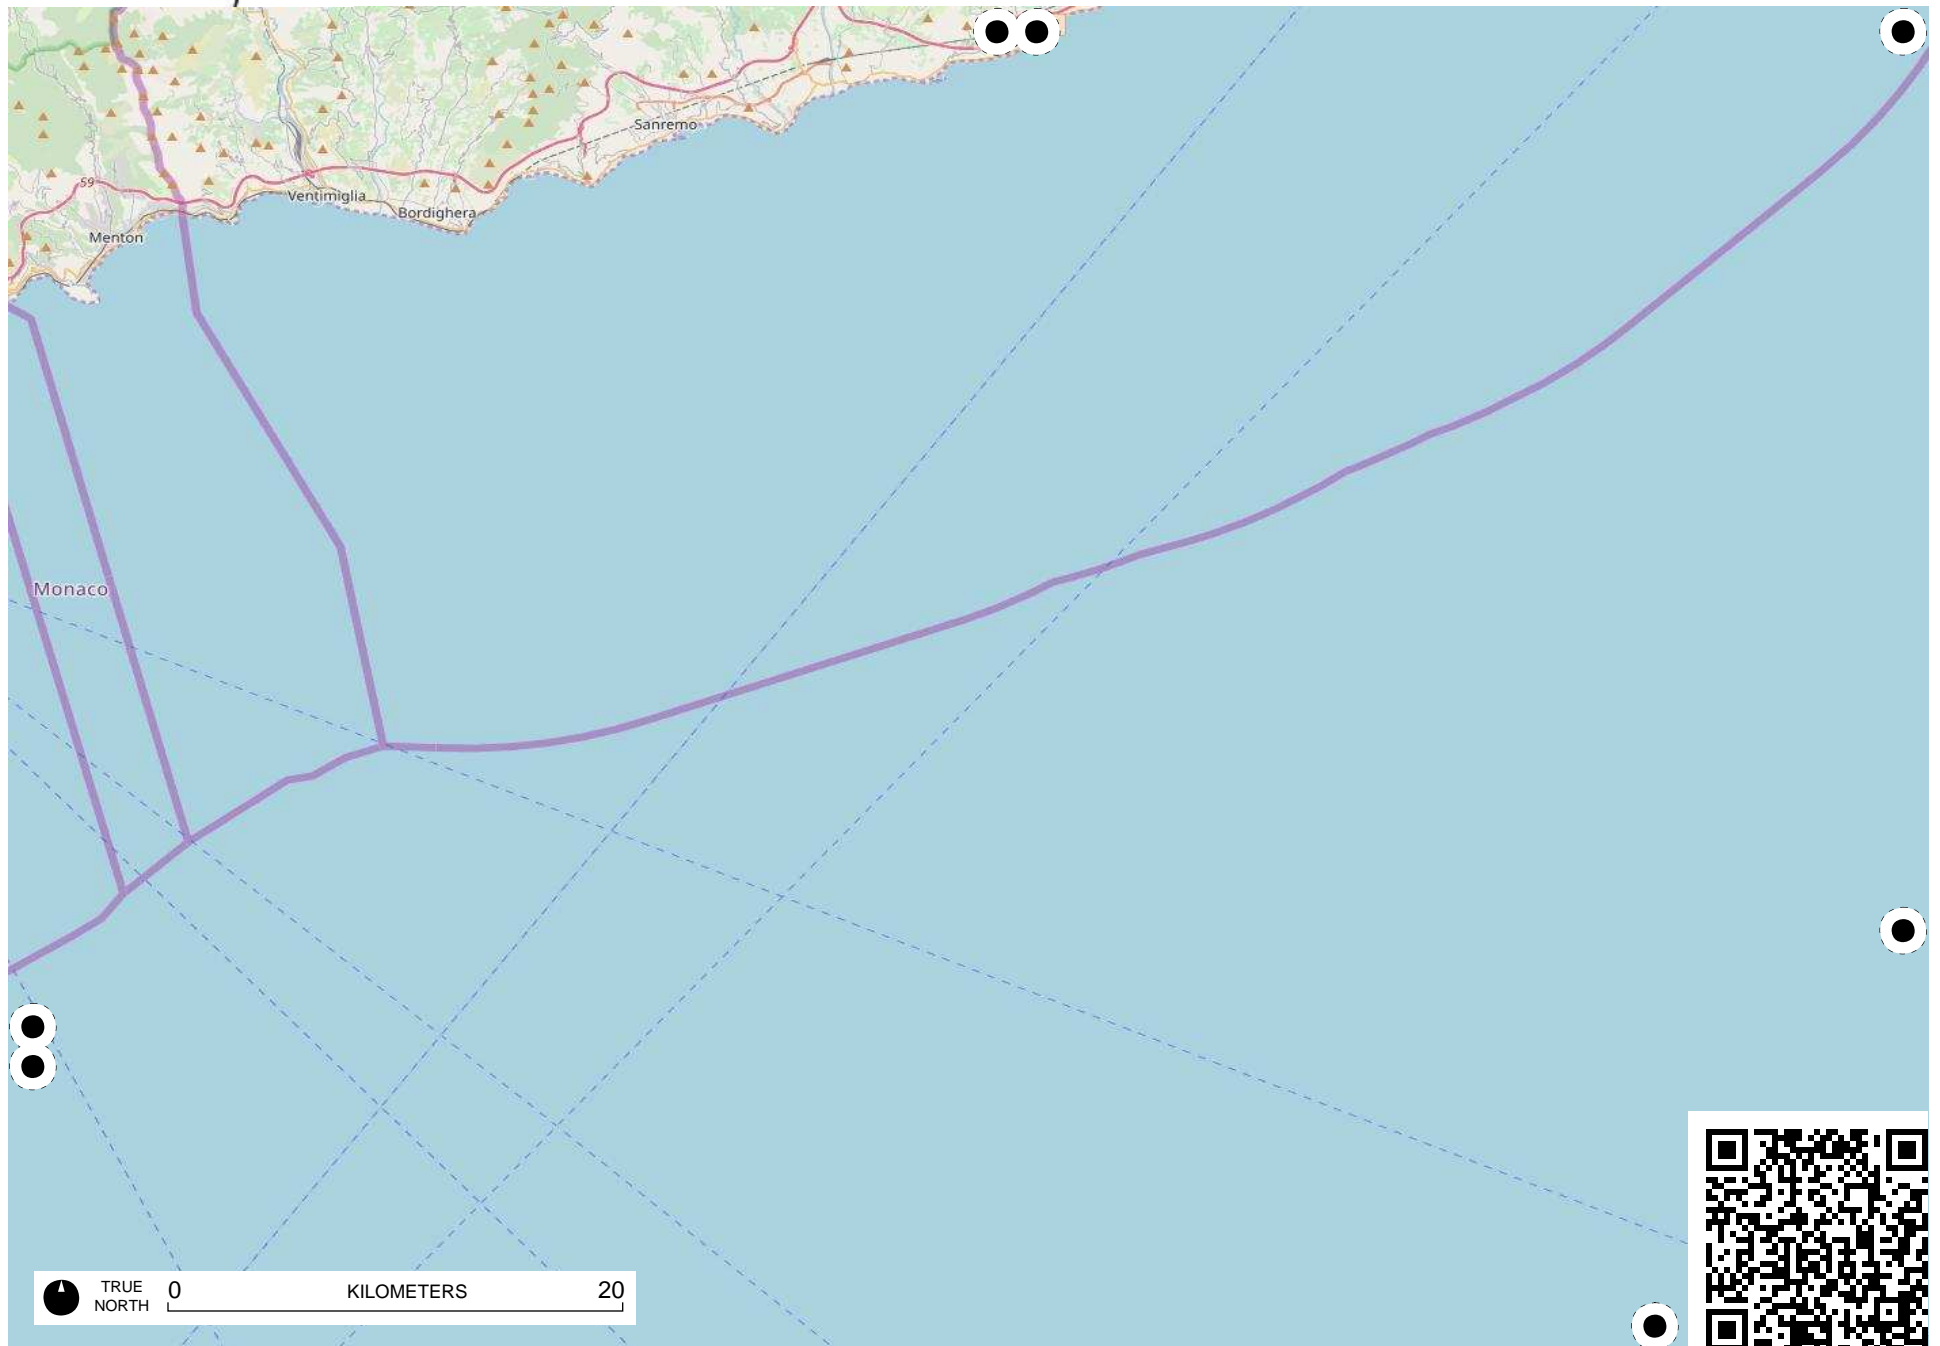

di Genova  
- Cristoforo  
Colombo

TRUE NORTH 0 KILOMETERS 20

TRUE NORTH 0 KILOMETERS 20

# Field Papers

Untitled  
<http://fieldpapers.org/atlas/3eglr06/H3>