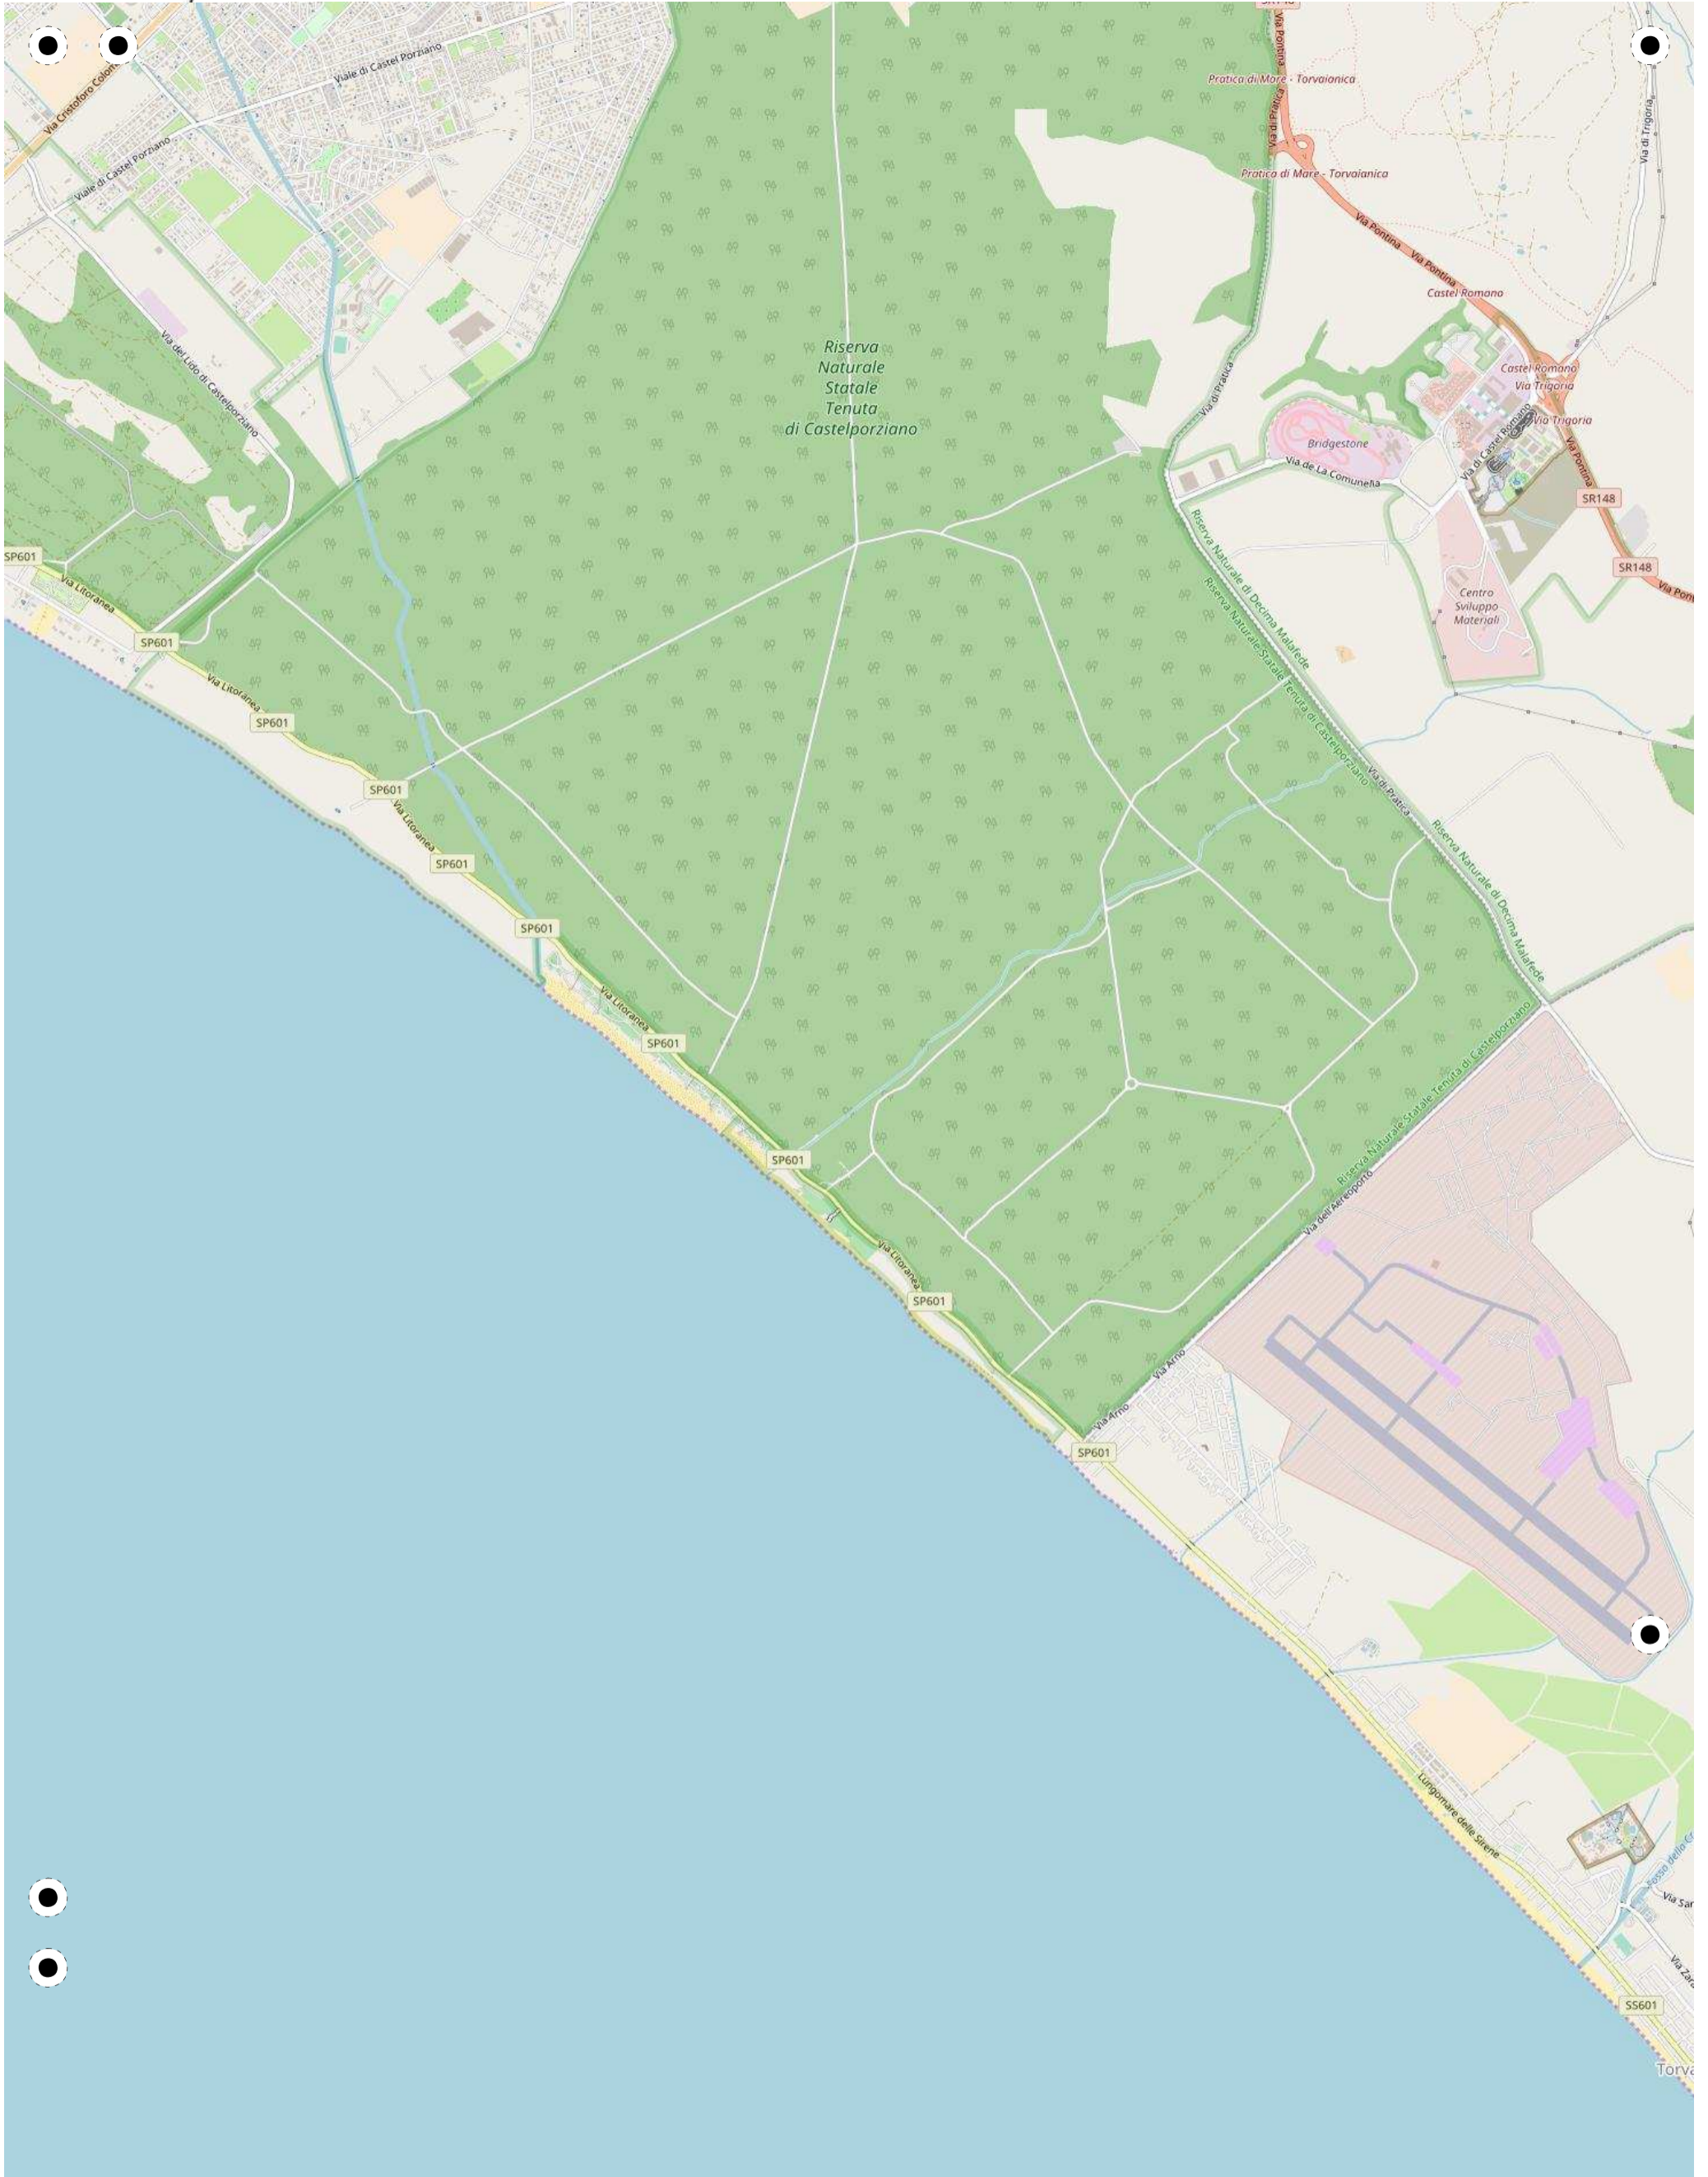

TRUE NORTH 0 KILOMETERS 2

TRUE NORTH 0 KILOMETERS 2

TRUE NORTH 0 2 KILOMETERS

TRUE NORTH 0 2 KILOMETERS

TRUE NORTH 0 KILOMETERS 2

Audio Points

Audio Points

Parco Nazionale del Circeo
Parco Nazionale del Circeo

TRUE NORTH 0 KILOMETERS 2