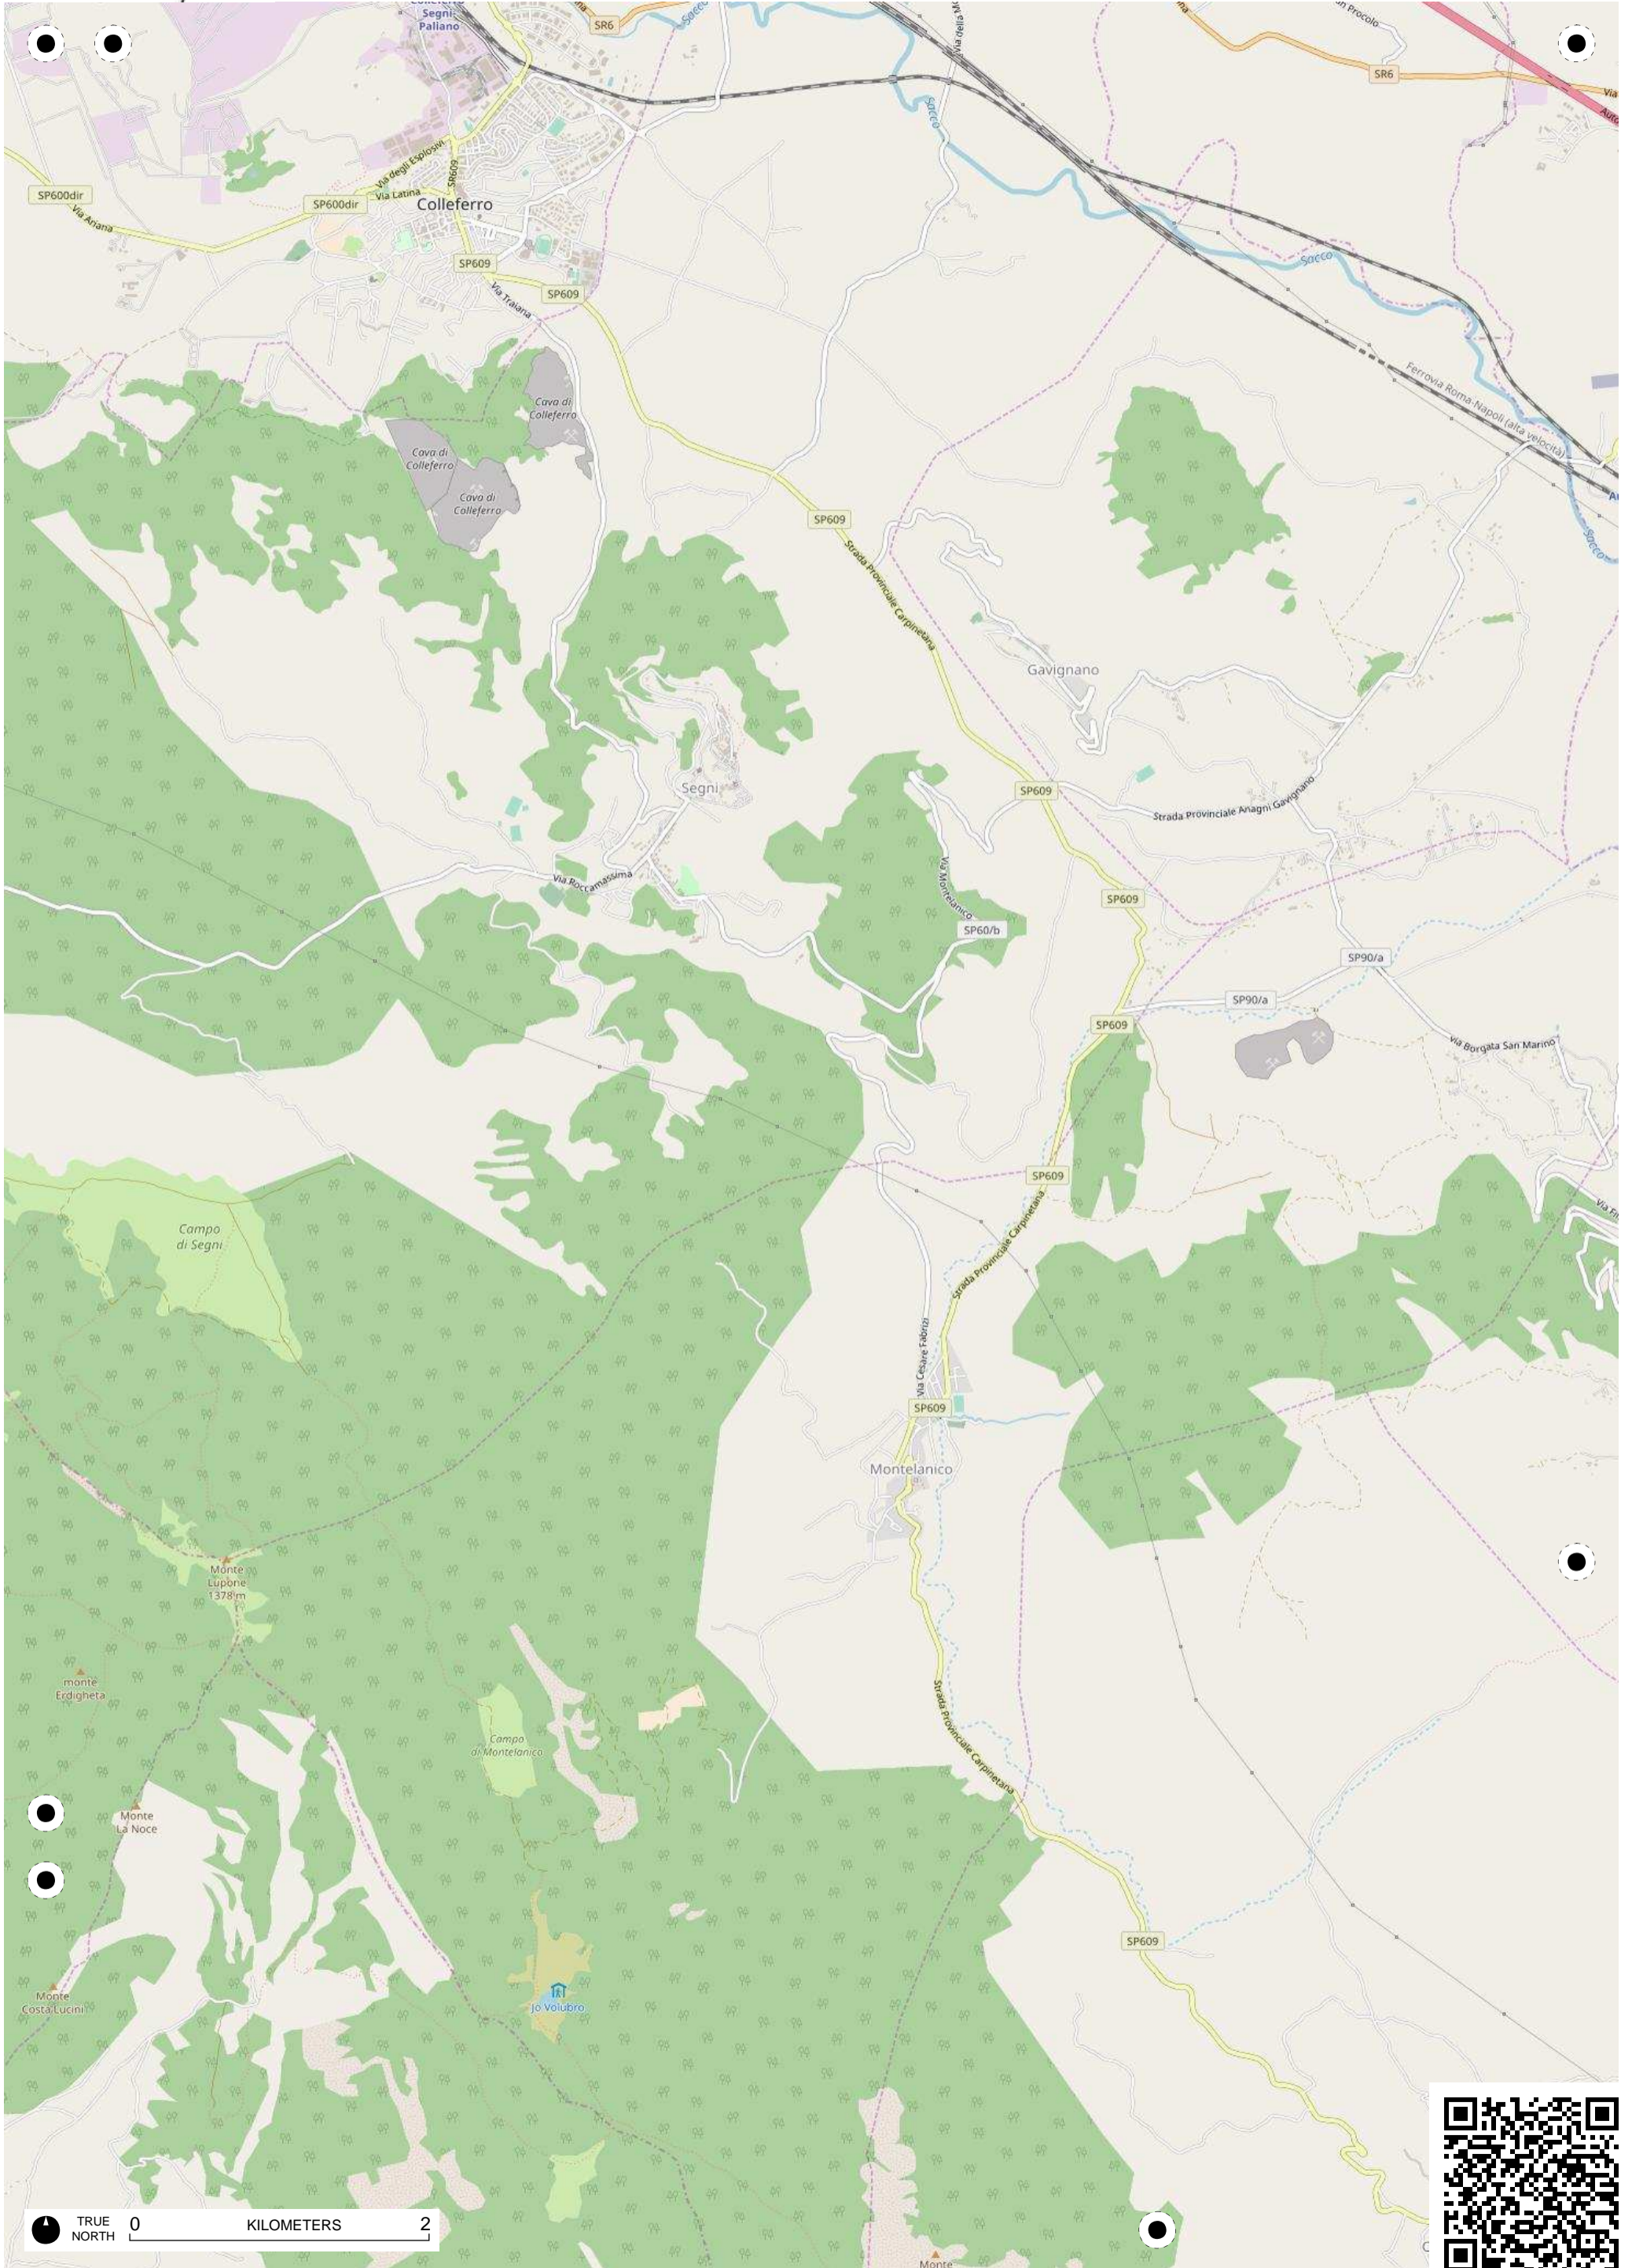

TRUE NORTH 0 KILOMETERS 2

TRUE NORTH 0 KILOMETERS 2

TRUE NORTH 0 2 KILOMETERS

TRUE NORTH 0 2 KILOMETERS

TRUE NORTH 0 KILOMETERS 2

Audio Points

Audio Points

Parco Nazionale del Circeo
Parco Nazionale del Circeo

TRUE NORTH 0 KILOMETERS 2