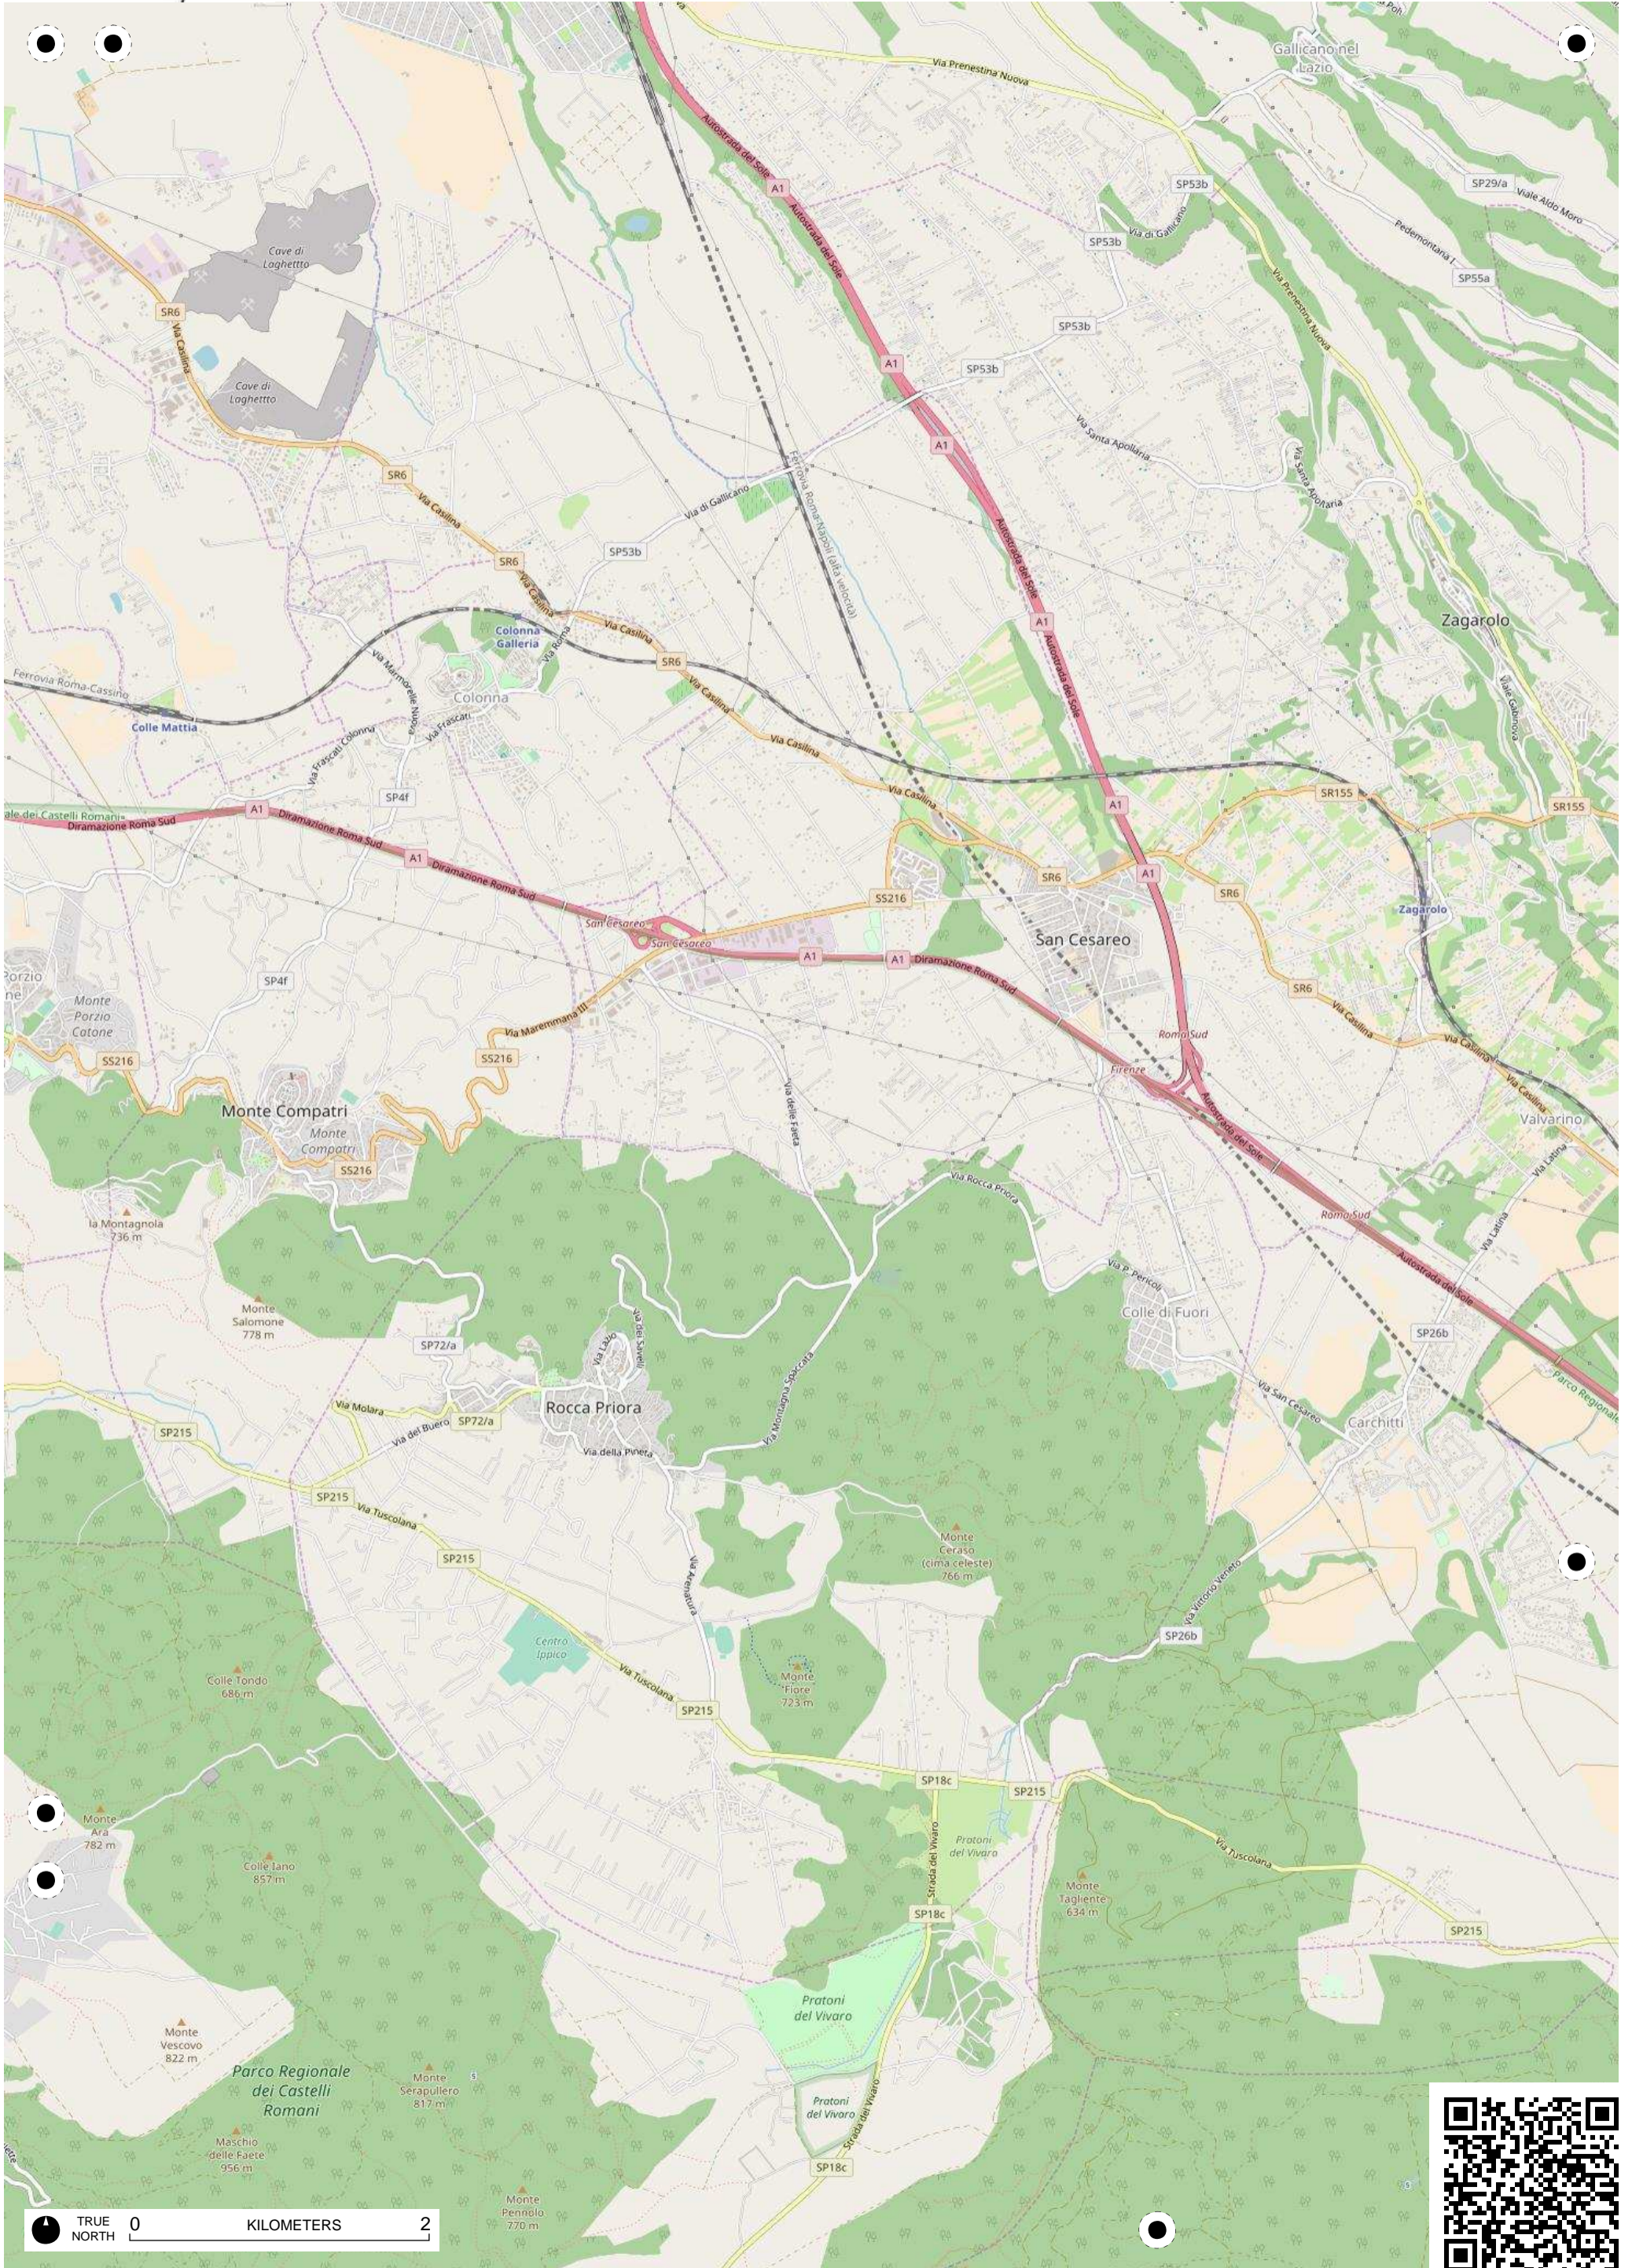

TRUE NORTH 0 KILOMETERS 2

TRUE NORTH 0 KILOMETERS 2

TRUE NORTH 0 2 KILOMETERS

TRUE NORTH 0 2 KILOMETERS

TRUE NORTH 0 KILOMETERS 2

Audio Points

Audio Points

Parco Nazionale del Circeo
Parco Nazionale del Circeo

TRUE NORTH 0 KILOMETERS 2