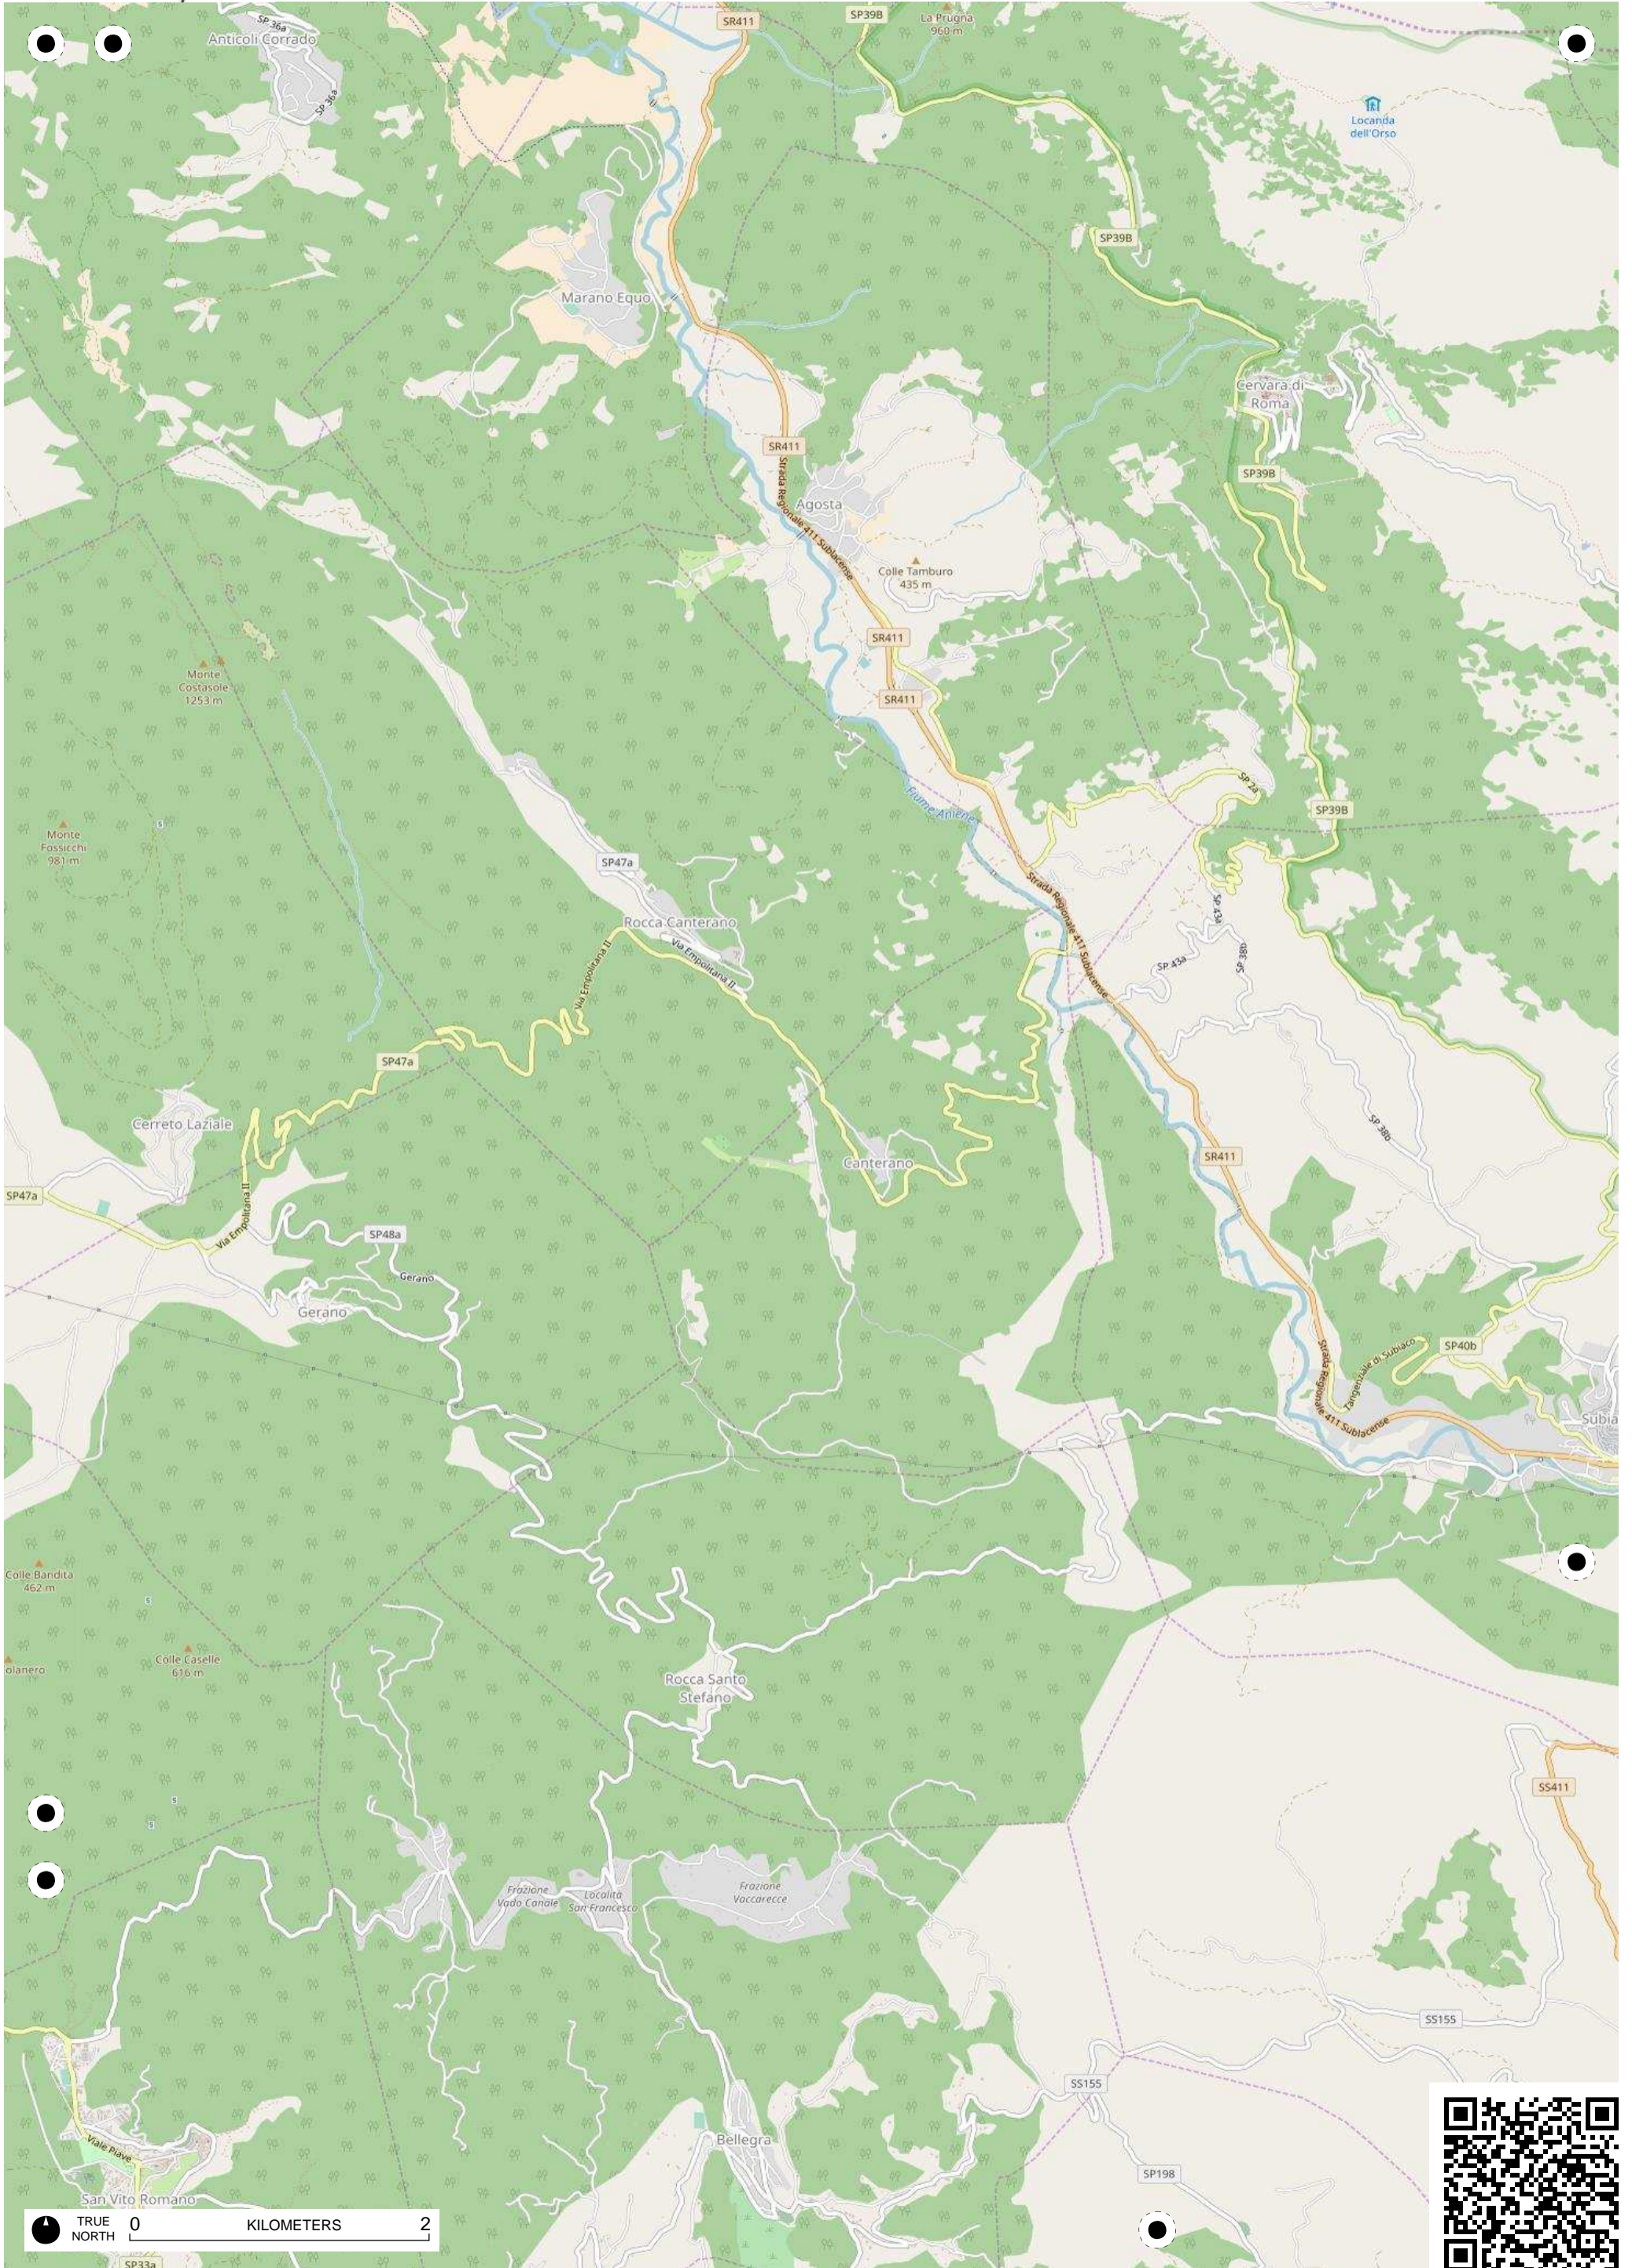

TRUE NORTH 0 KILOMETERS 2

TRUE NORTH 0 KILOMETERS 2

TRUE NORTH 0 2 KILOMETERS

TRUE NORTH 0 2 KILOMETERS

TRUE NORTH 0 KILOMETERS 2

Audio Points

Audio Points

Parco Nazionale del Circeo
Parco Nazionale del Circeo

TRUE NORTH 0 KILOMETERS 2