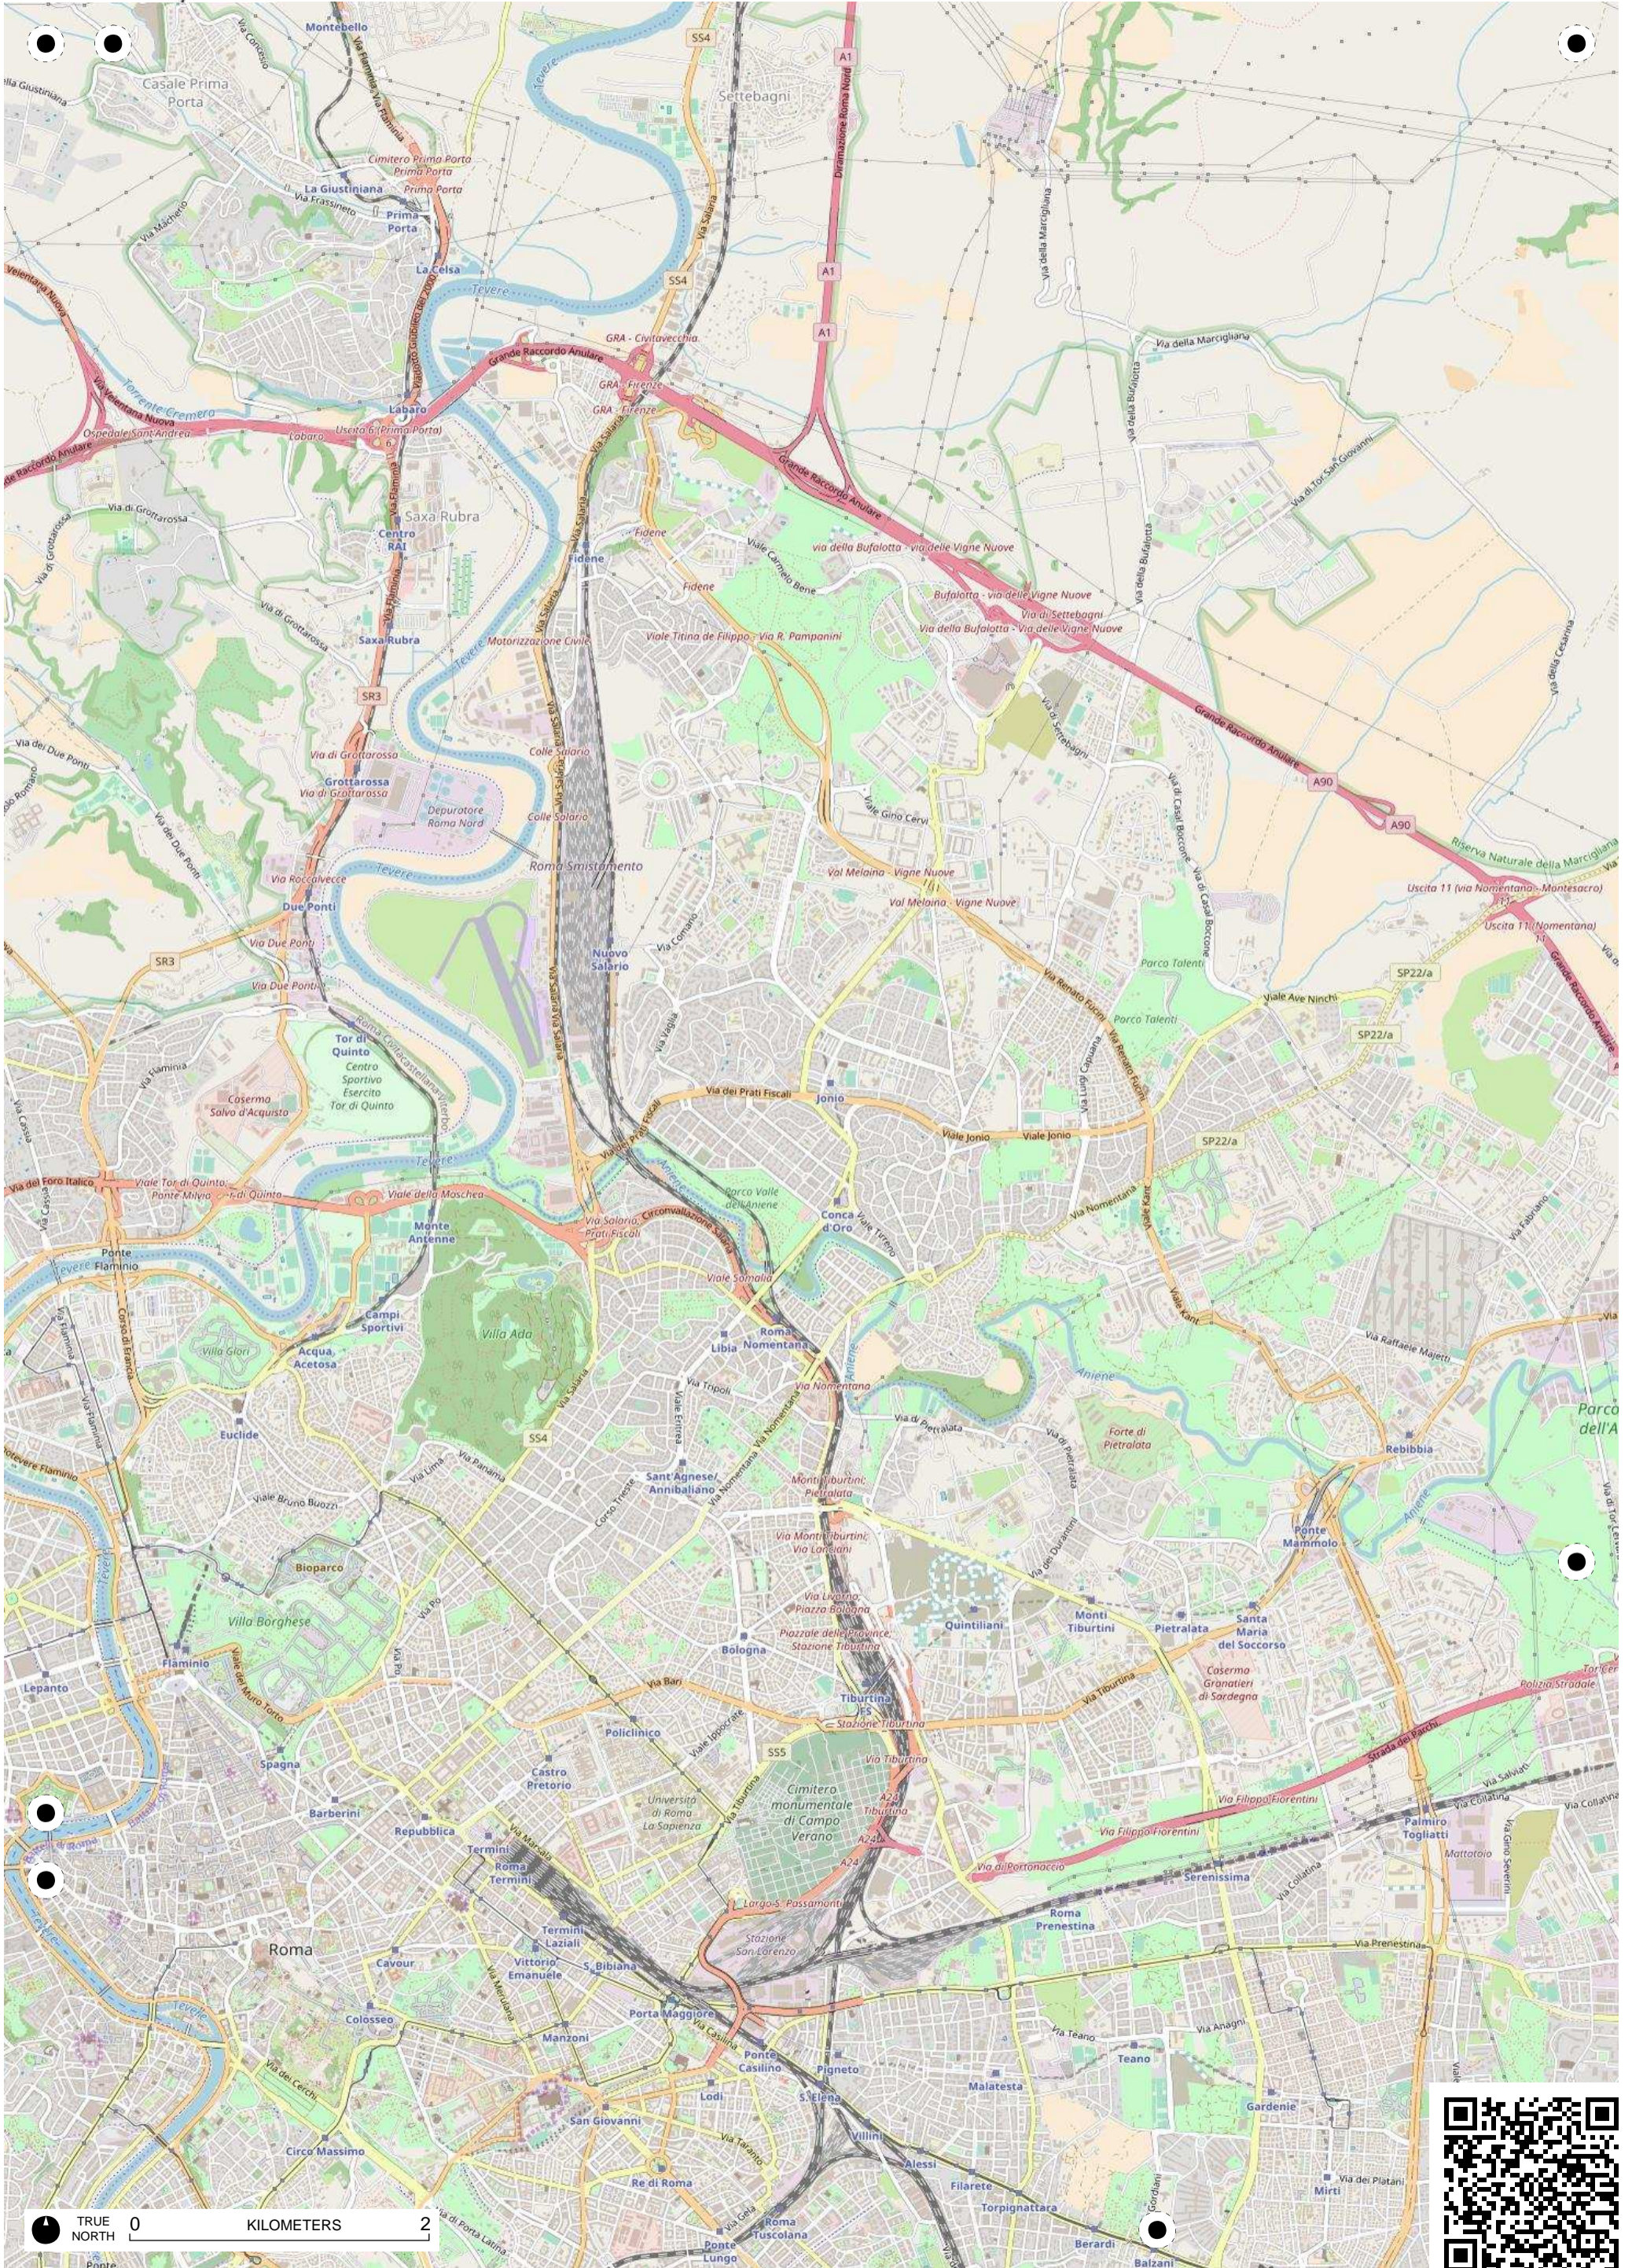

TRUE NORTH 0 KILOMETERS 2

TRUE NORTH 0 KILOMETERS 2

TRUE NORTH 0 2 KILOMETERS

TRUE NORTH 0 2 KILOMETERS

TRUE NORTH 0 KILOMETERS 2

Audio Points

Audio Points

Parco Nazionale del Circeo
Parco Nazionale del Circeo

TRUE NORTH 0 KILOMETERS 2