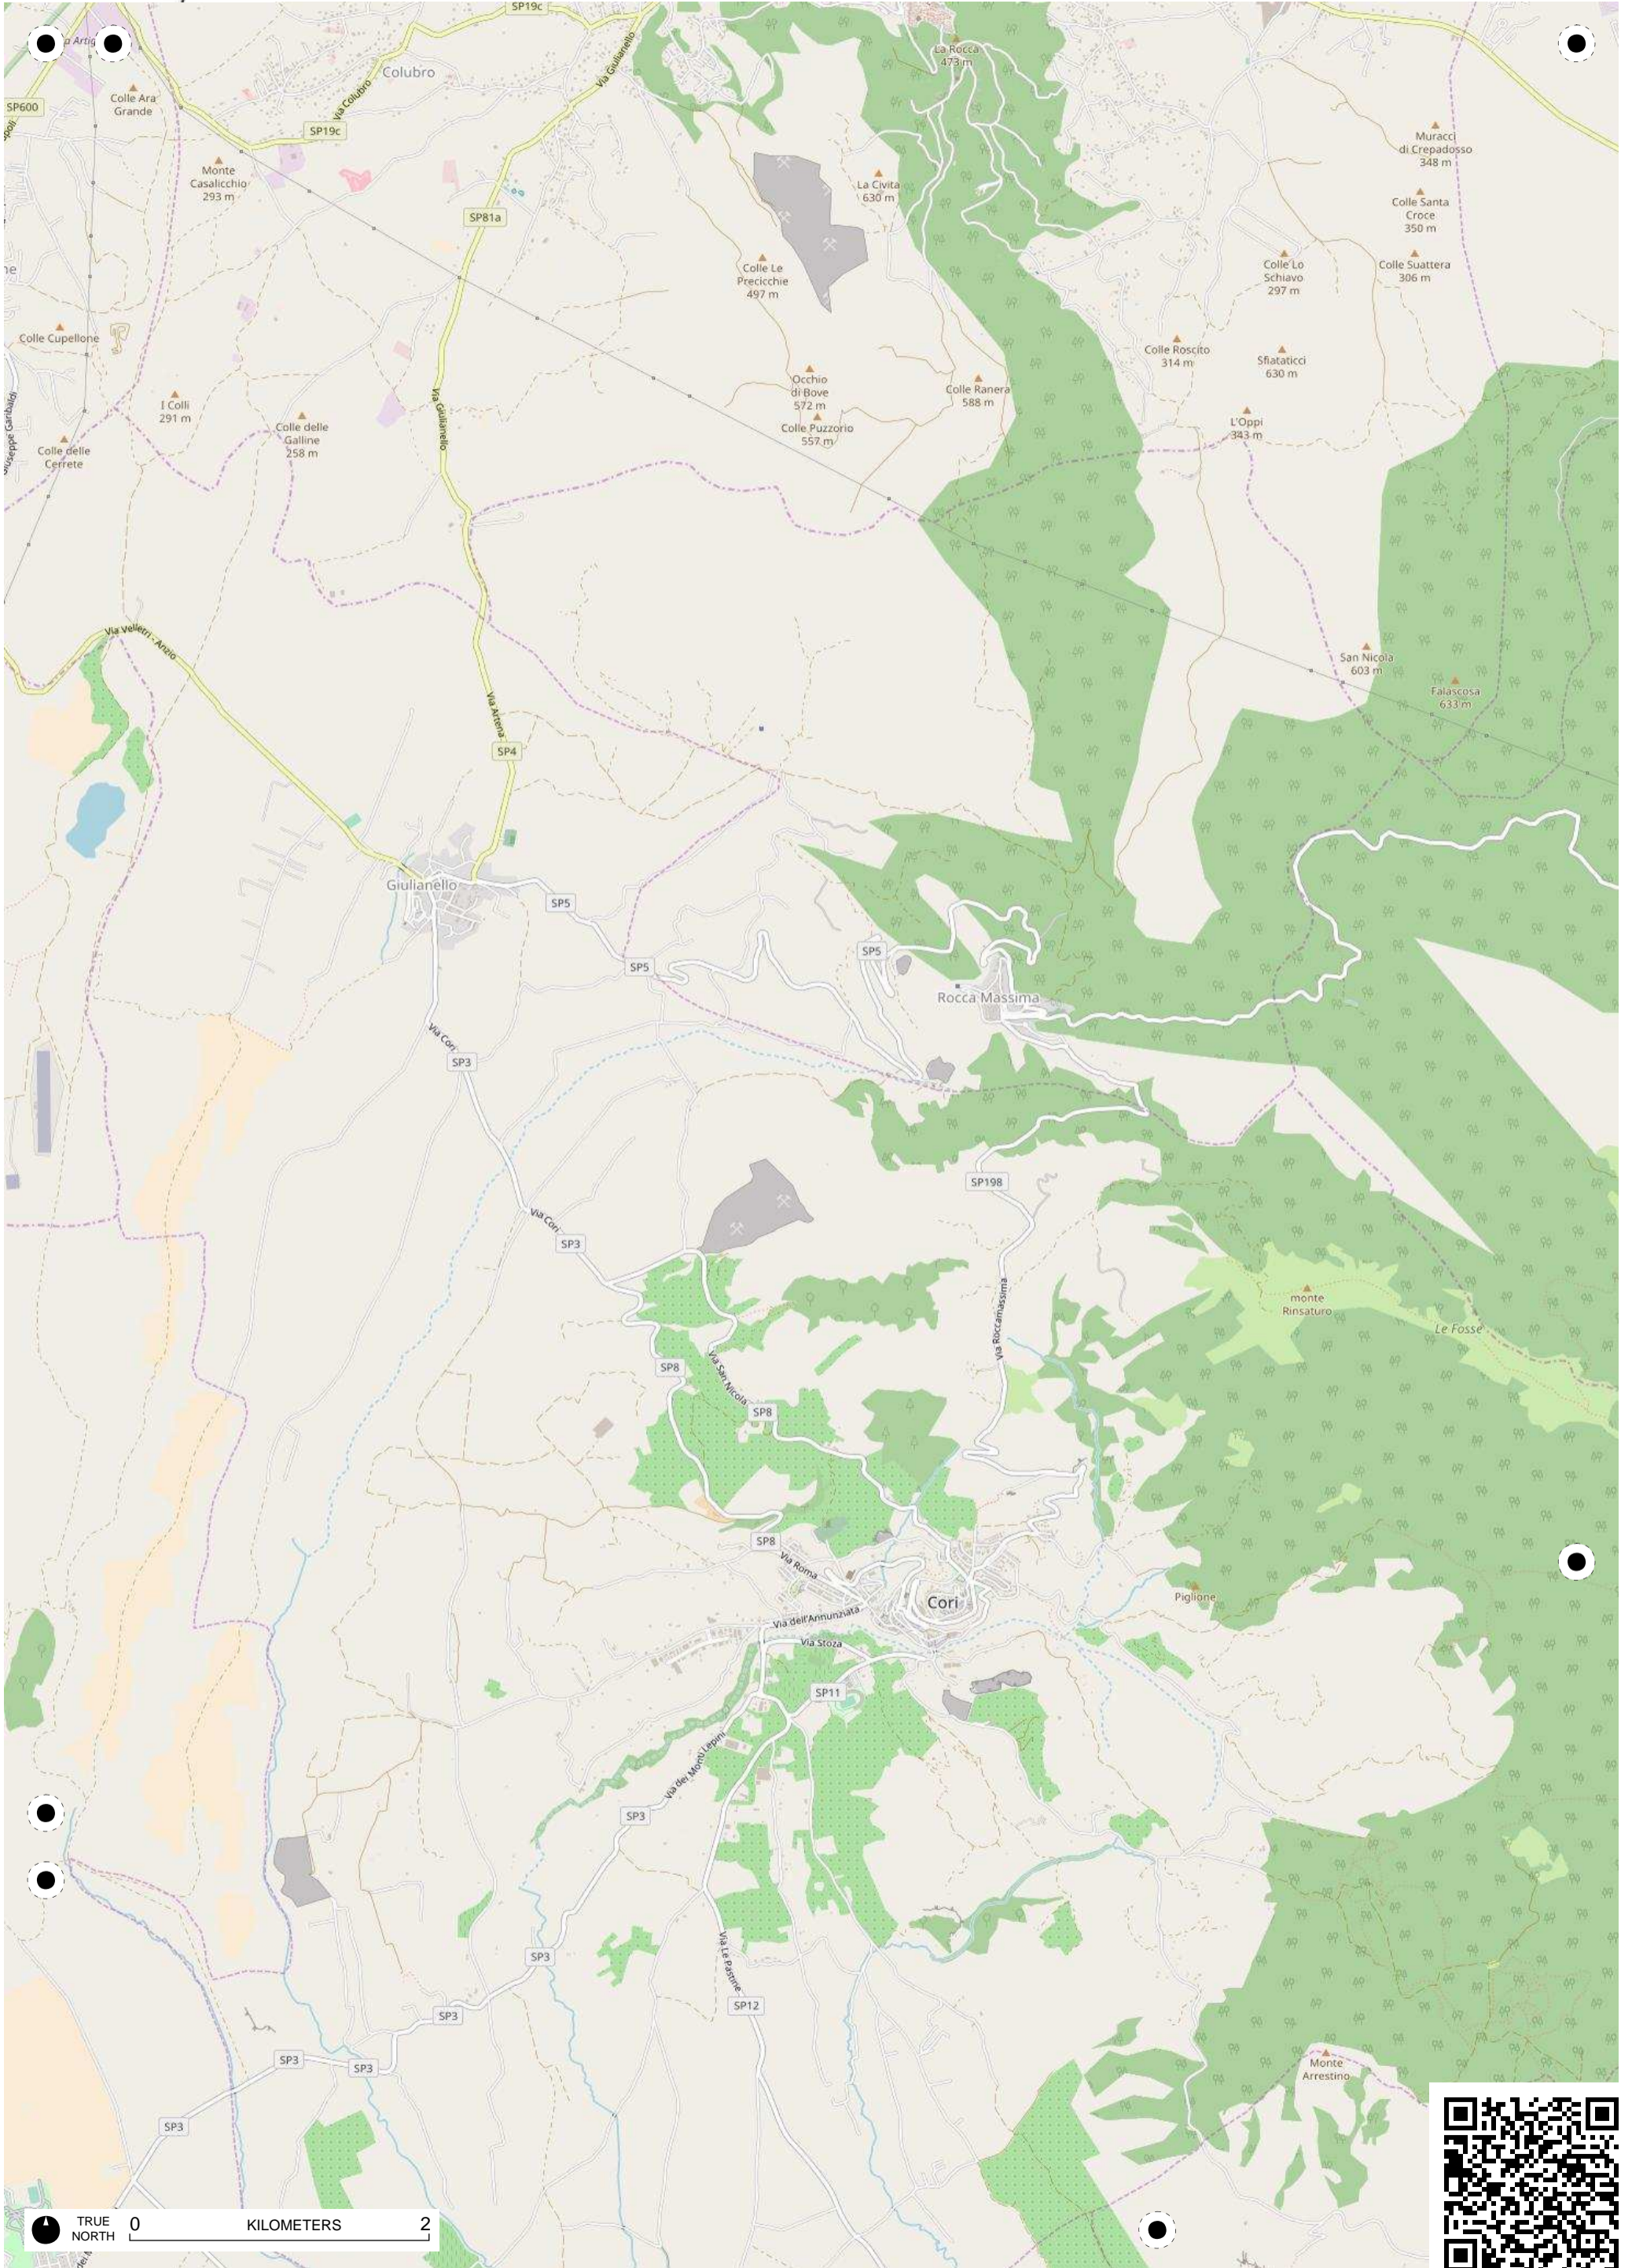

TRUE NORTH 0 KILOMETERS 2

TRUE NORTH 0 KILOMETERS 2

TRUE NORTH 0 2 KILOMETERS

TRUE NORTH 0 2 KILOMETERS

TRUE NORTH 0 KILOMETERS 2

Audio Points

Audio Points

Parco Nazionale del Circeo
Parco Nazionale del Circeo

TRUE NORTH 0 KILOMETERS 2