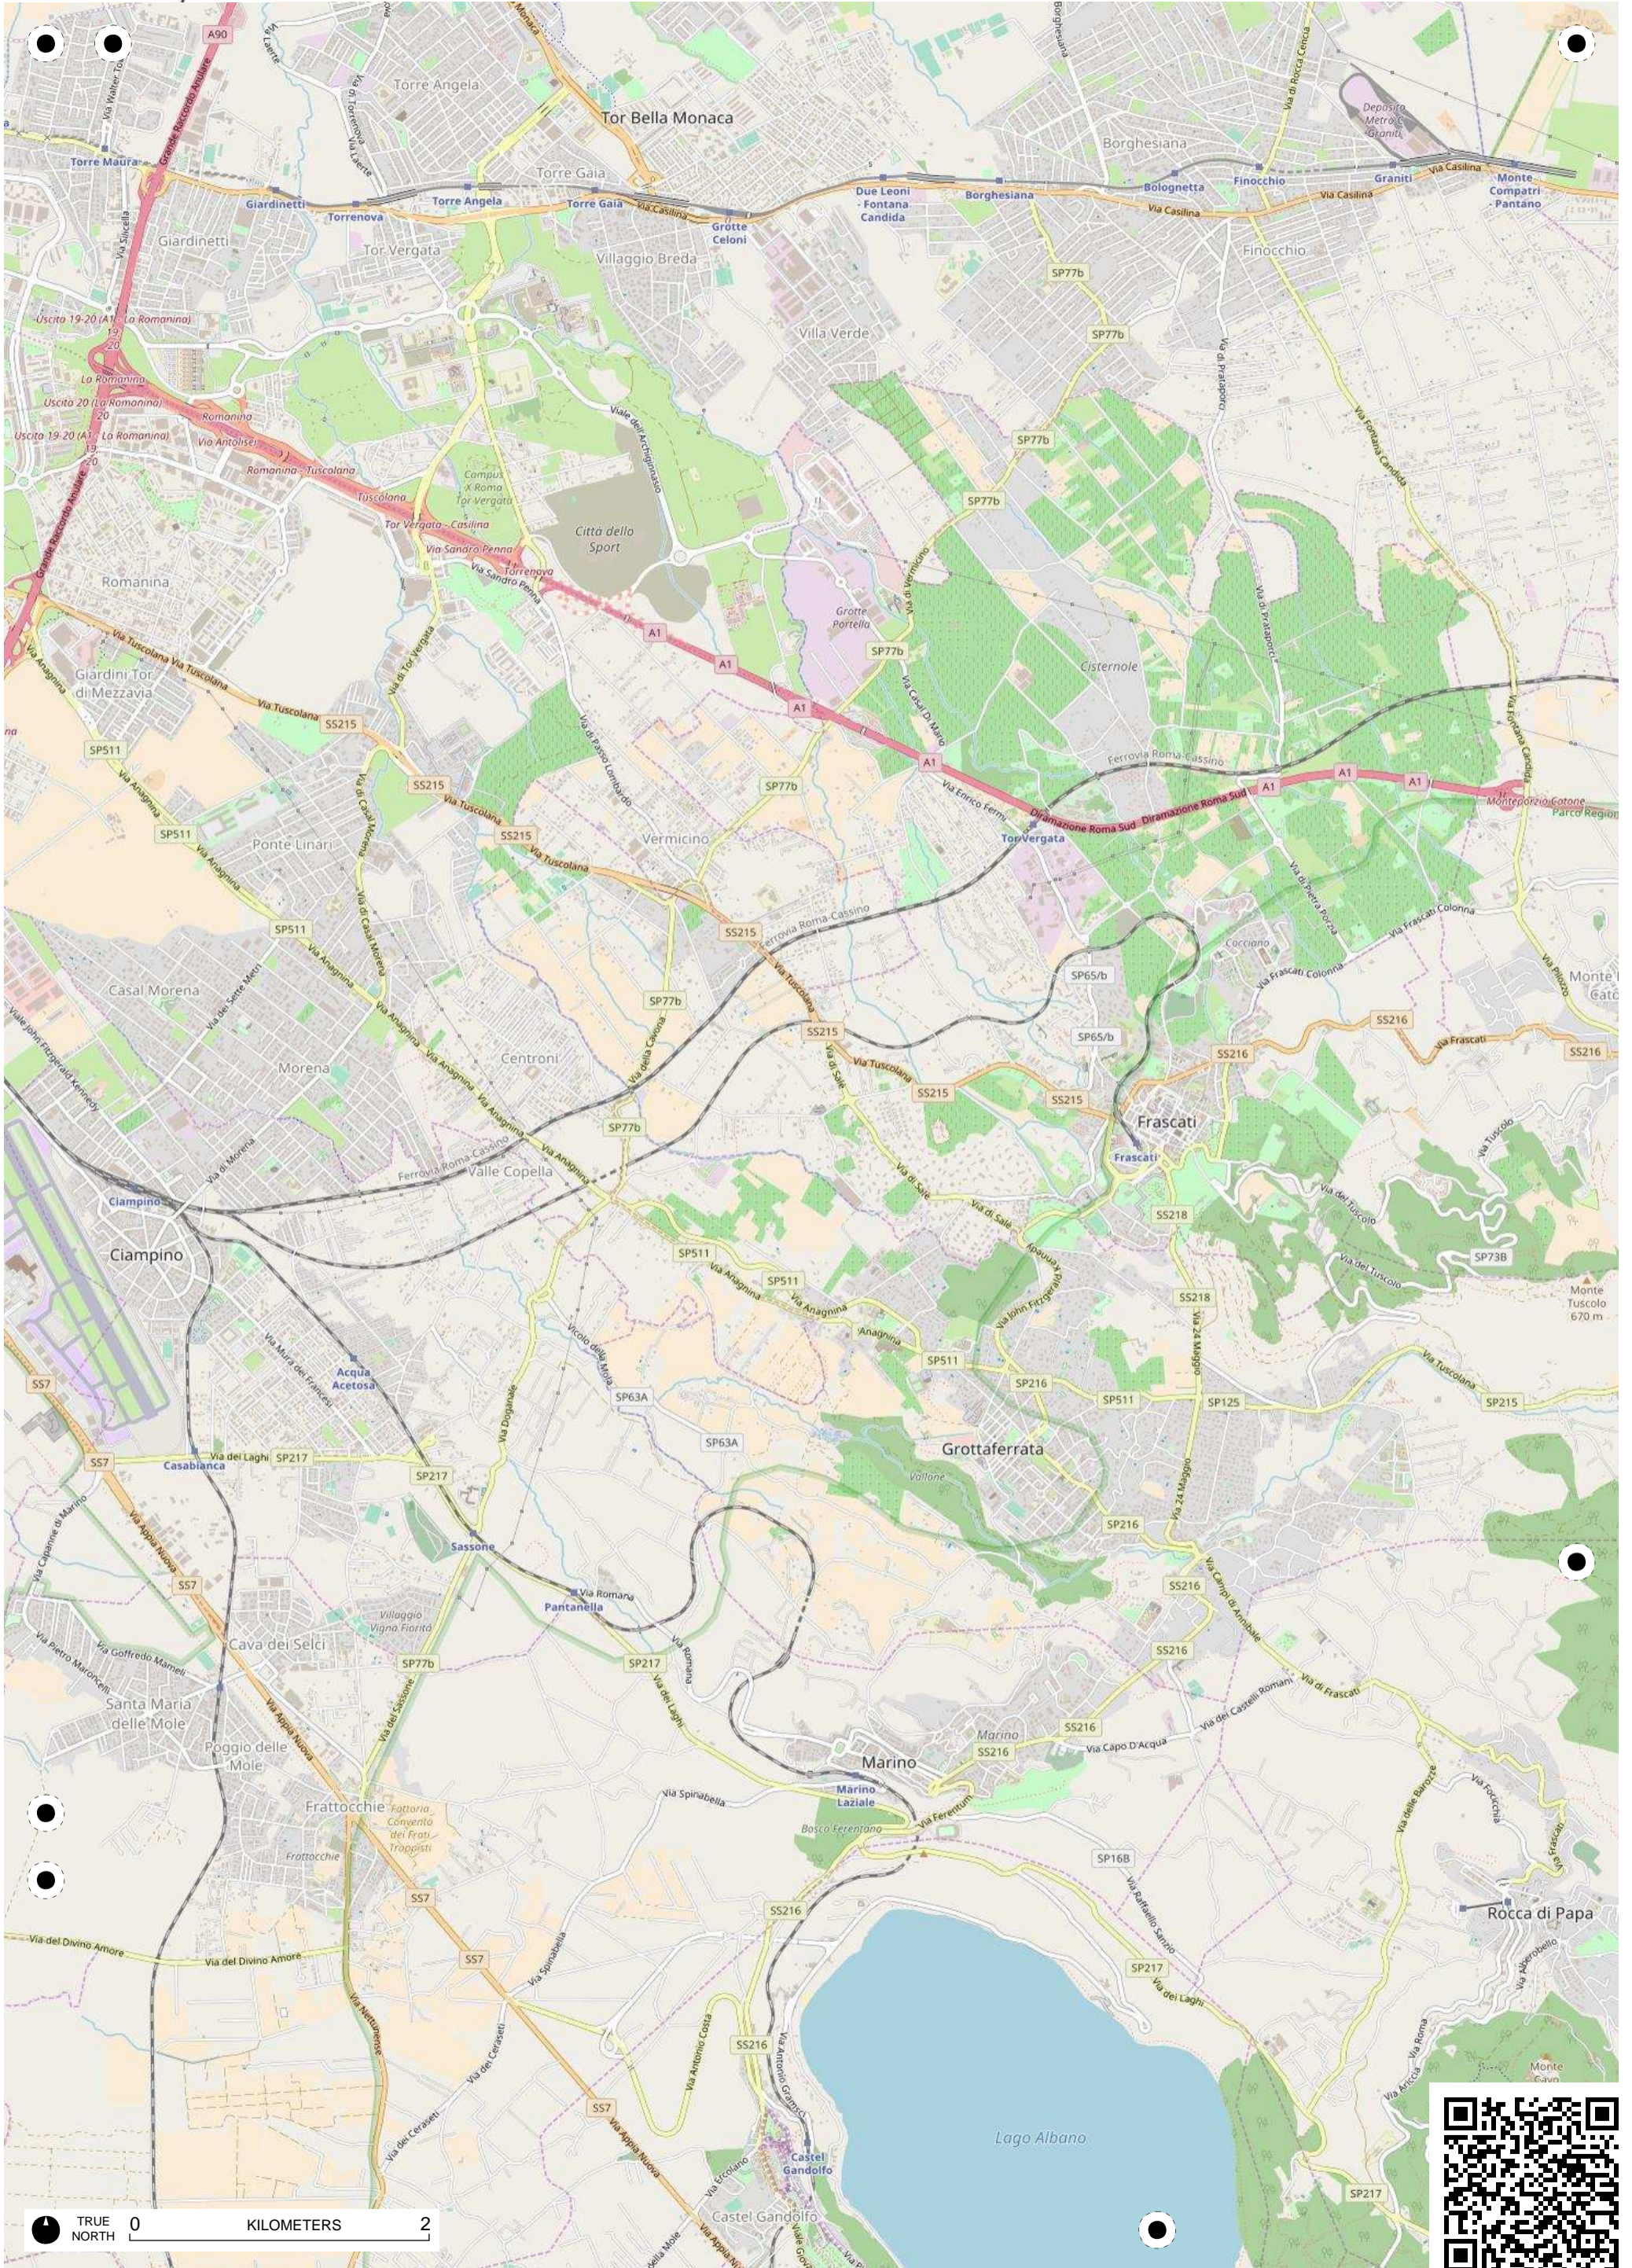

TRUE NORTH 0 KILOMETERS 2

TRUE NORTH 0 KILOMETERS 2

TRUE NORTH 0 2 KILOMETERS

TRUE NORTH 0 2 KILOMETERS

TRUE NORTH 0 KILOMETERS 2

Audio Points

Audio Points

Parco Nazionale del Circeo
Parco Nazionale del Circeo

TRUE NORTH 0 KILOMETERS 2