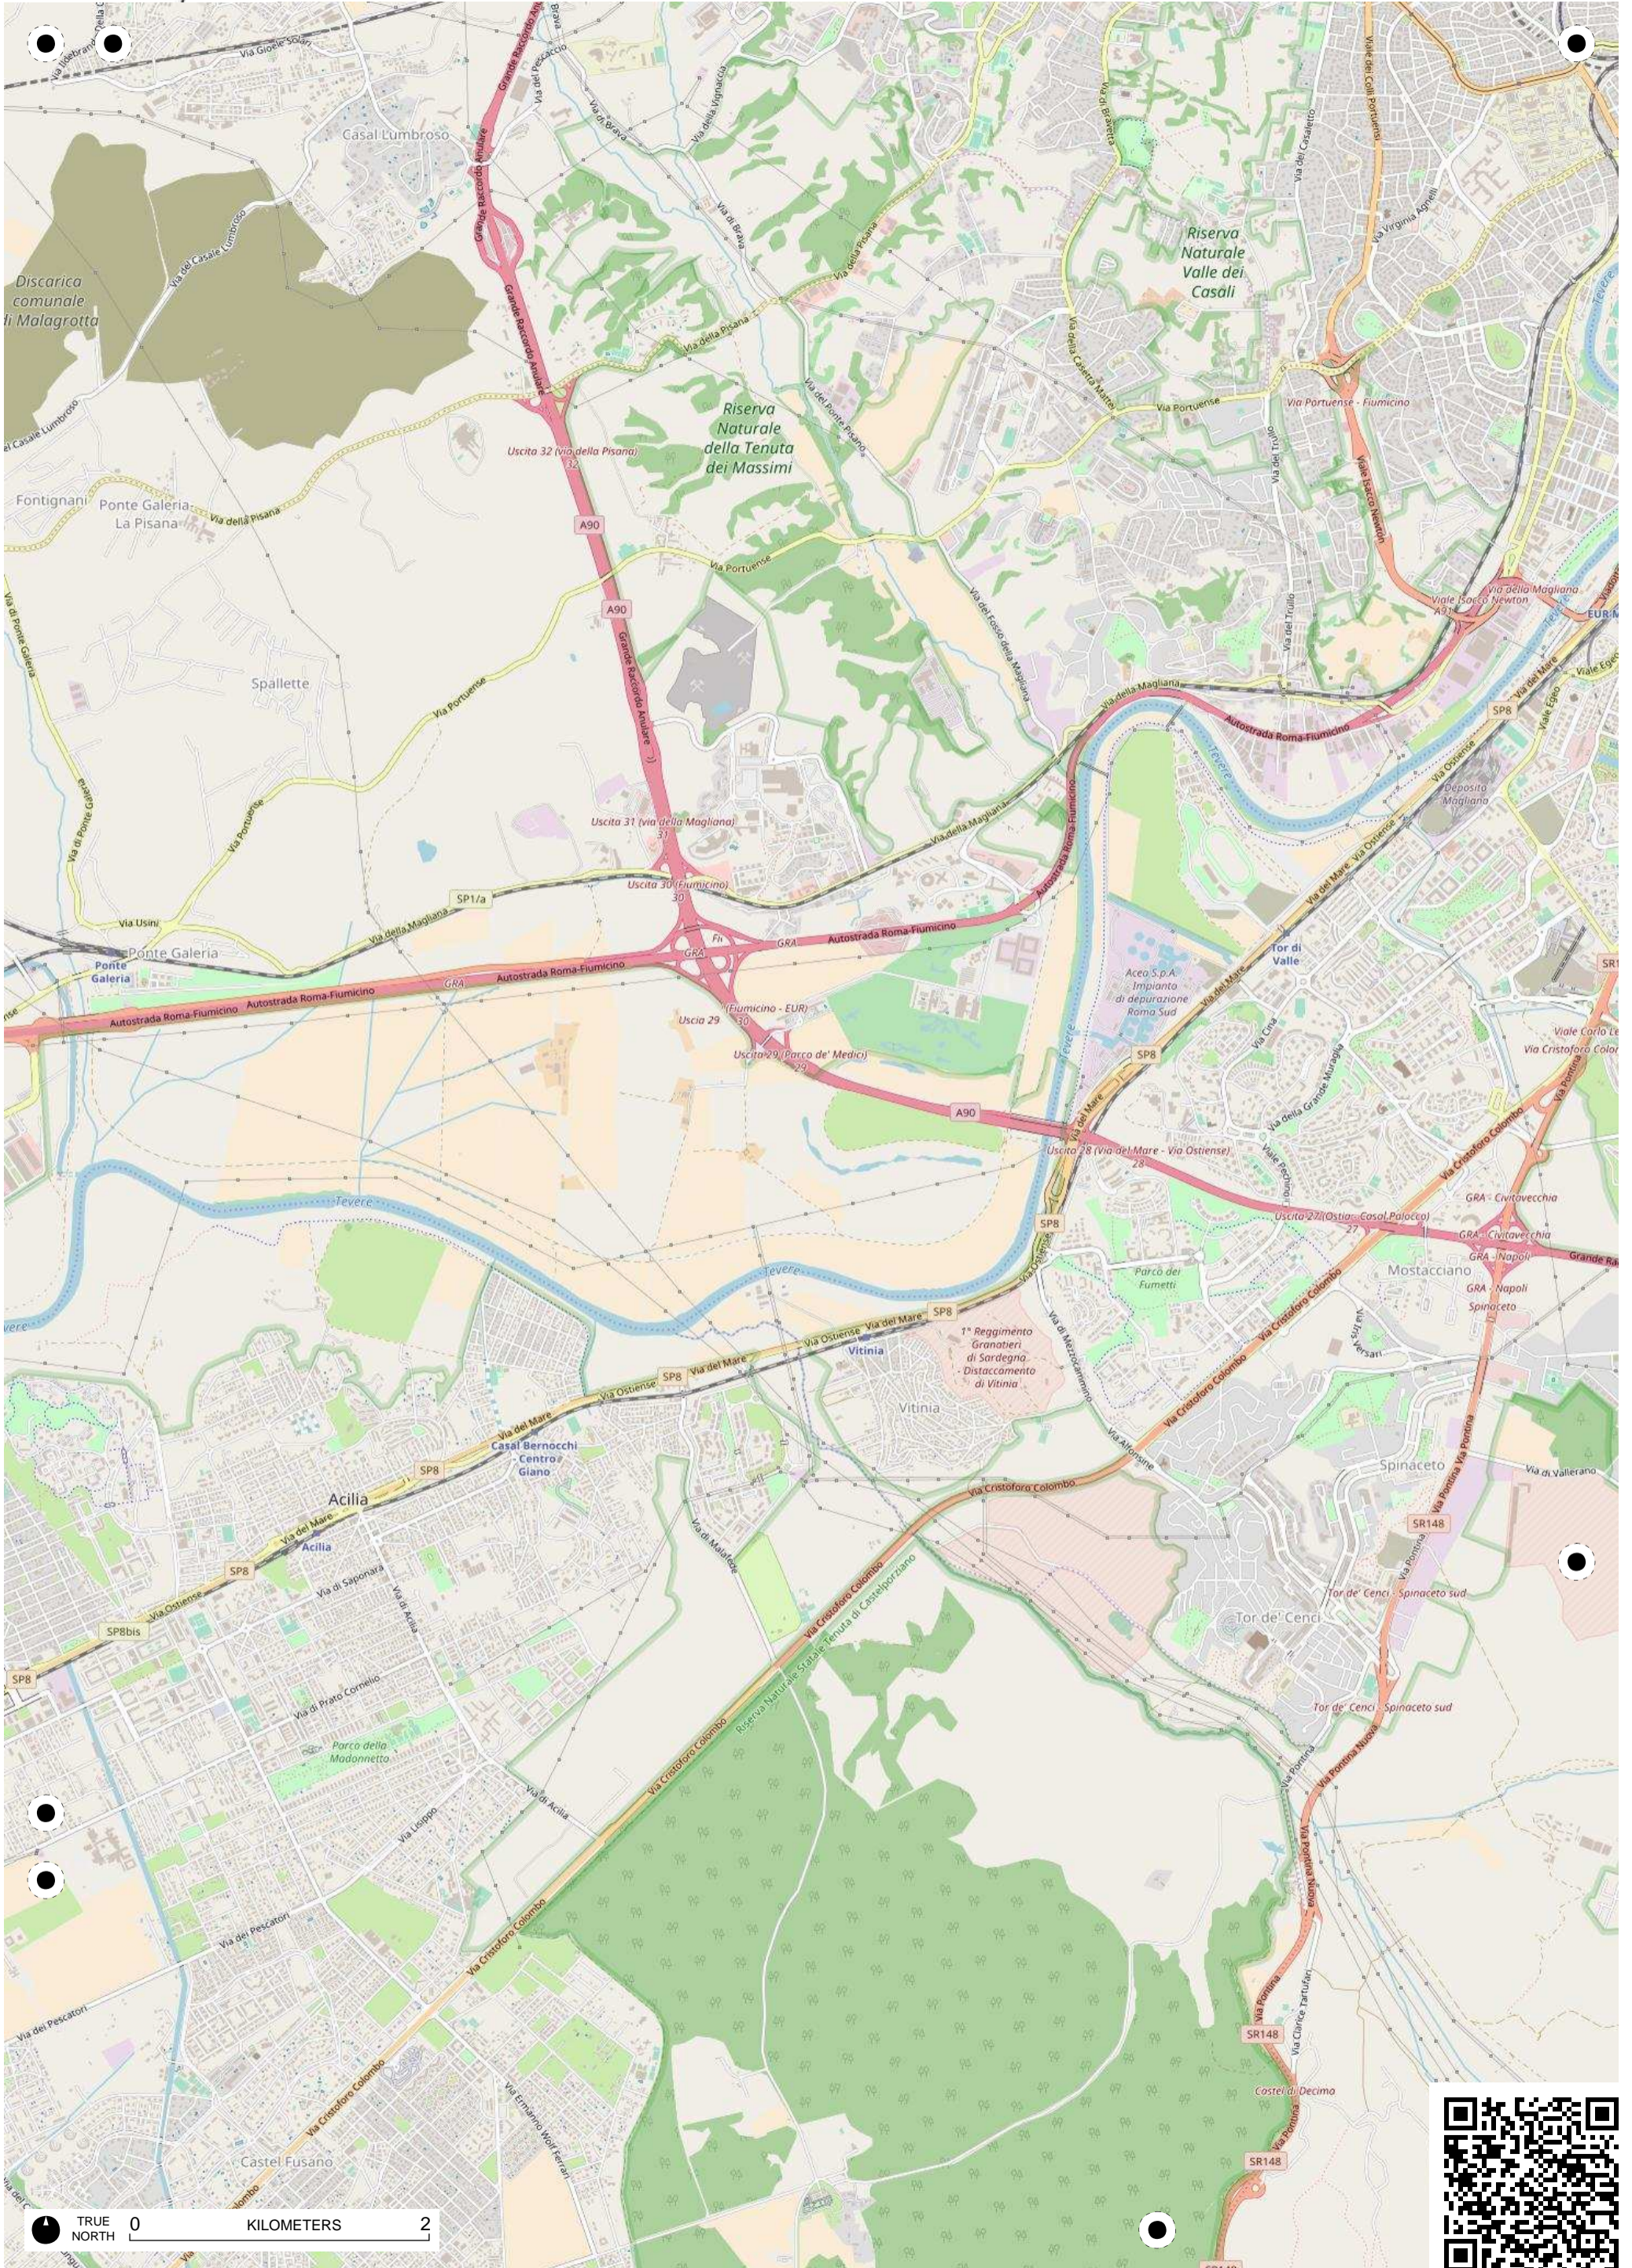

TRUE NORTH 0 KILOMETERS 2

TRUE NORTH 0 KILOMETERS 2

TRUE NORTH 0 2 KILOMETERS

TRUE NORTH 0 2 KILOMETERS

TRUE NORTH 0 KILOMETERS 2

Audio Points

Audio Points

Parco Nazionale del Circeo
Parco Nazionale del Circeo

TRUE NORTH 0 KILOMETERS 2