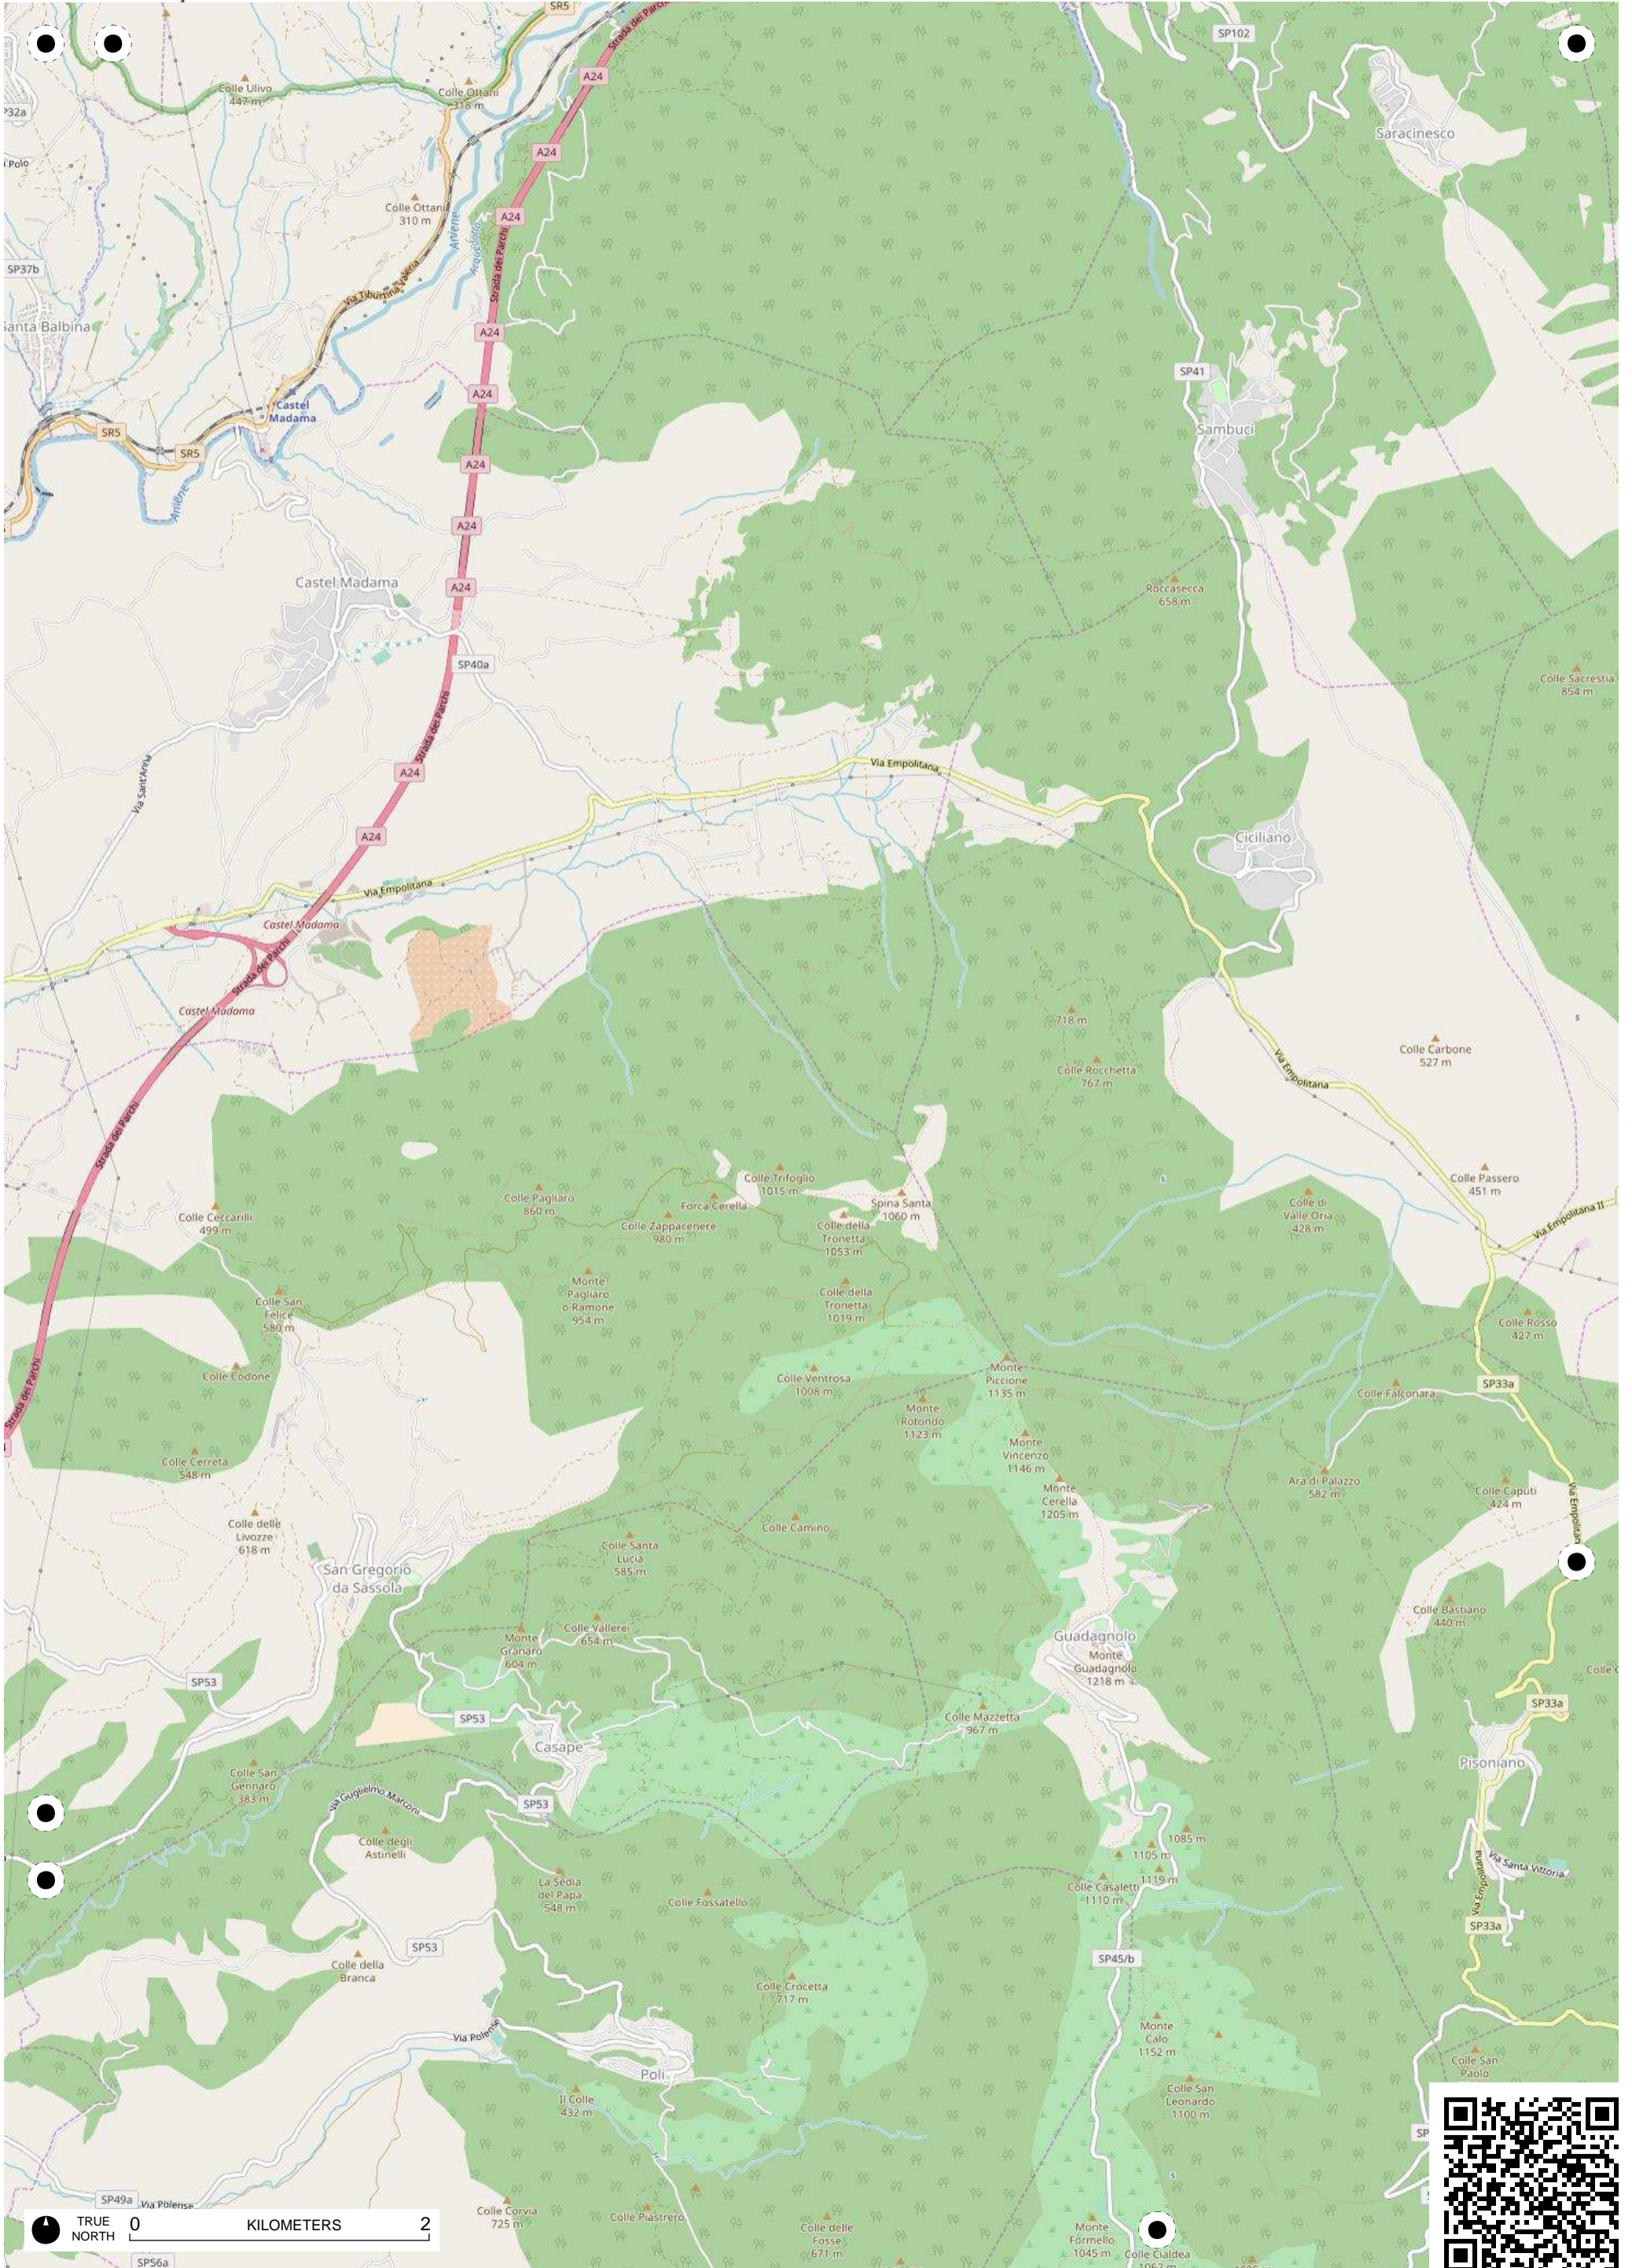

TRUE NORTH 0 KILOMETERS 2

TRUE NORTH 0 KILOMETERS 2

TRUE NORTH 0 2 KILOMETERS

TRUE NORTH 0 2 KILOMETERS

TRUE NORTH 0 KILOMETERS 2

Audio Points

Audio Points

Parco Nazionale del Circeo
Parco Nazionale del Circeo

TRUE NORTH 0 KILOMETERS 2