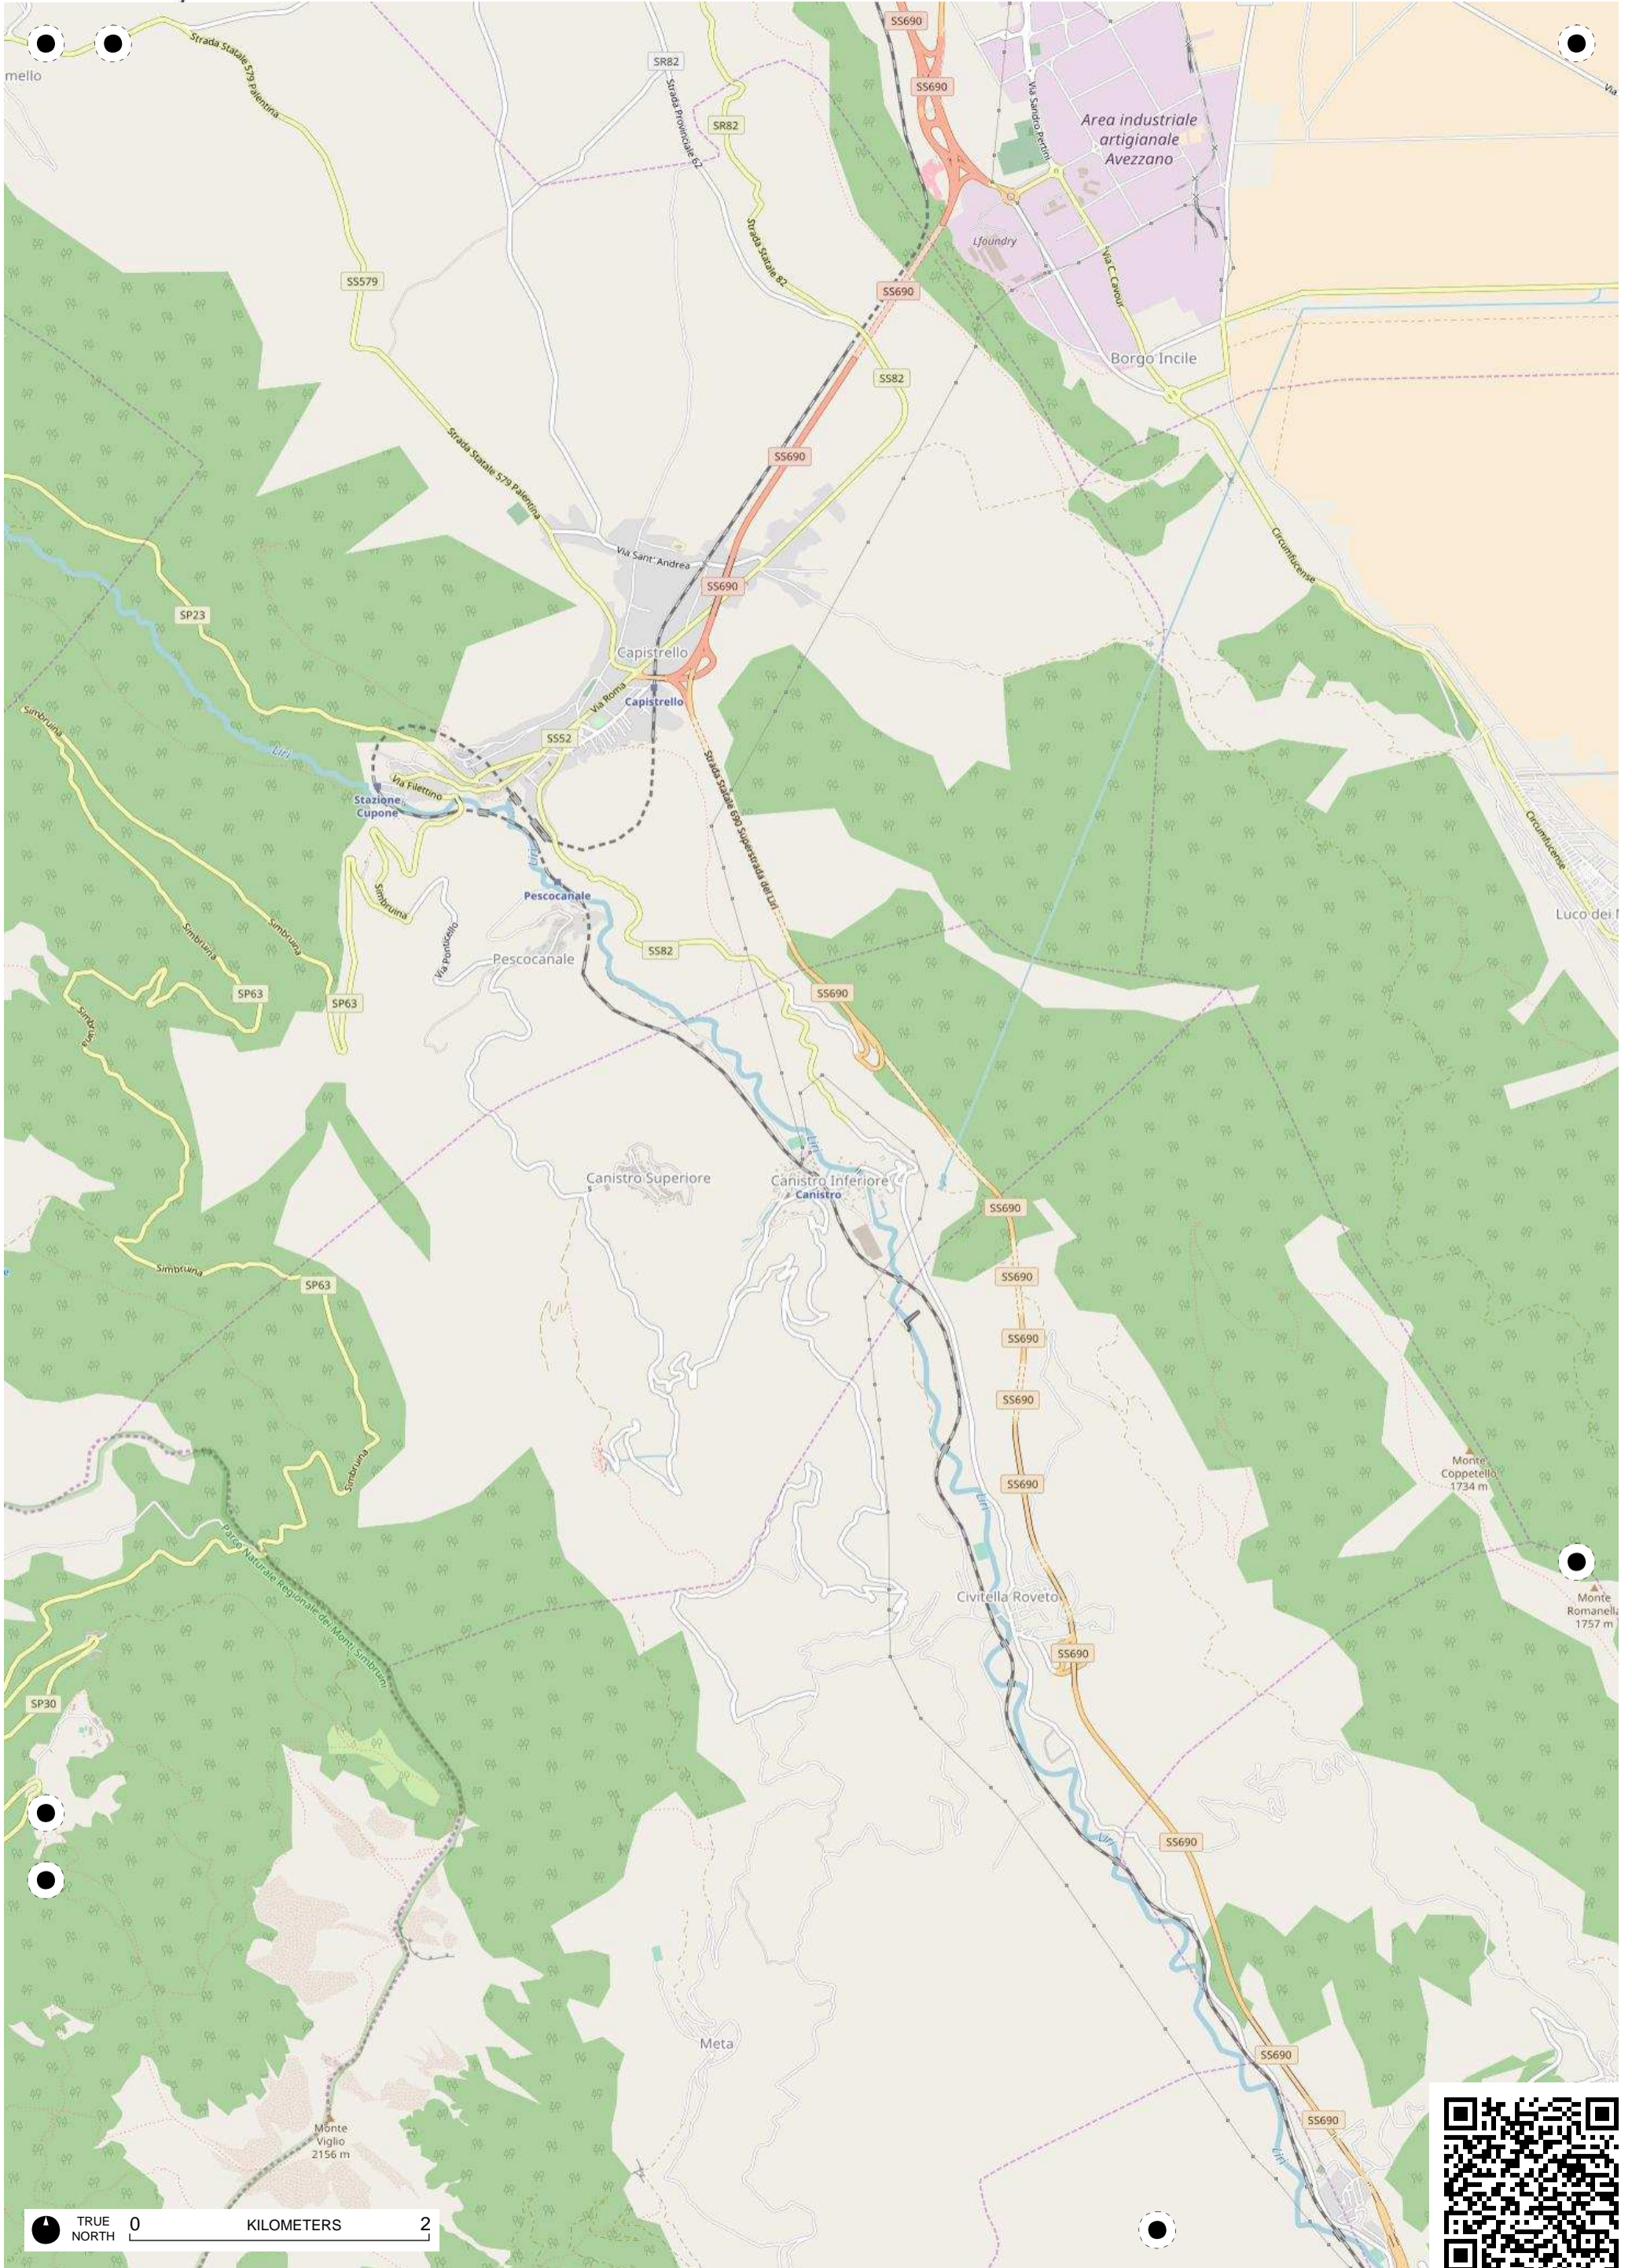

TRUE NORTH 0 KILOMETERS 2

TRUE NORTH 0 KILOMETERS 2

TRUE NORTH 0 2 KILOMETERS

TRUE NORTH 0 2 KILOMETERS

TRUE NORTH 0 KILOMETERS 2

Audio Points

Audio Points

Parco Nazionale del Circeo
Parco Nazionale del Circeo

TRUE NORTH 0 KILOMETERS 2