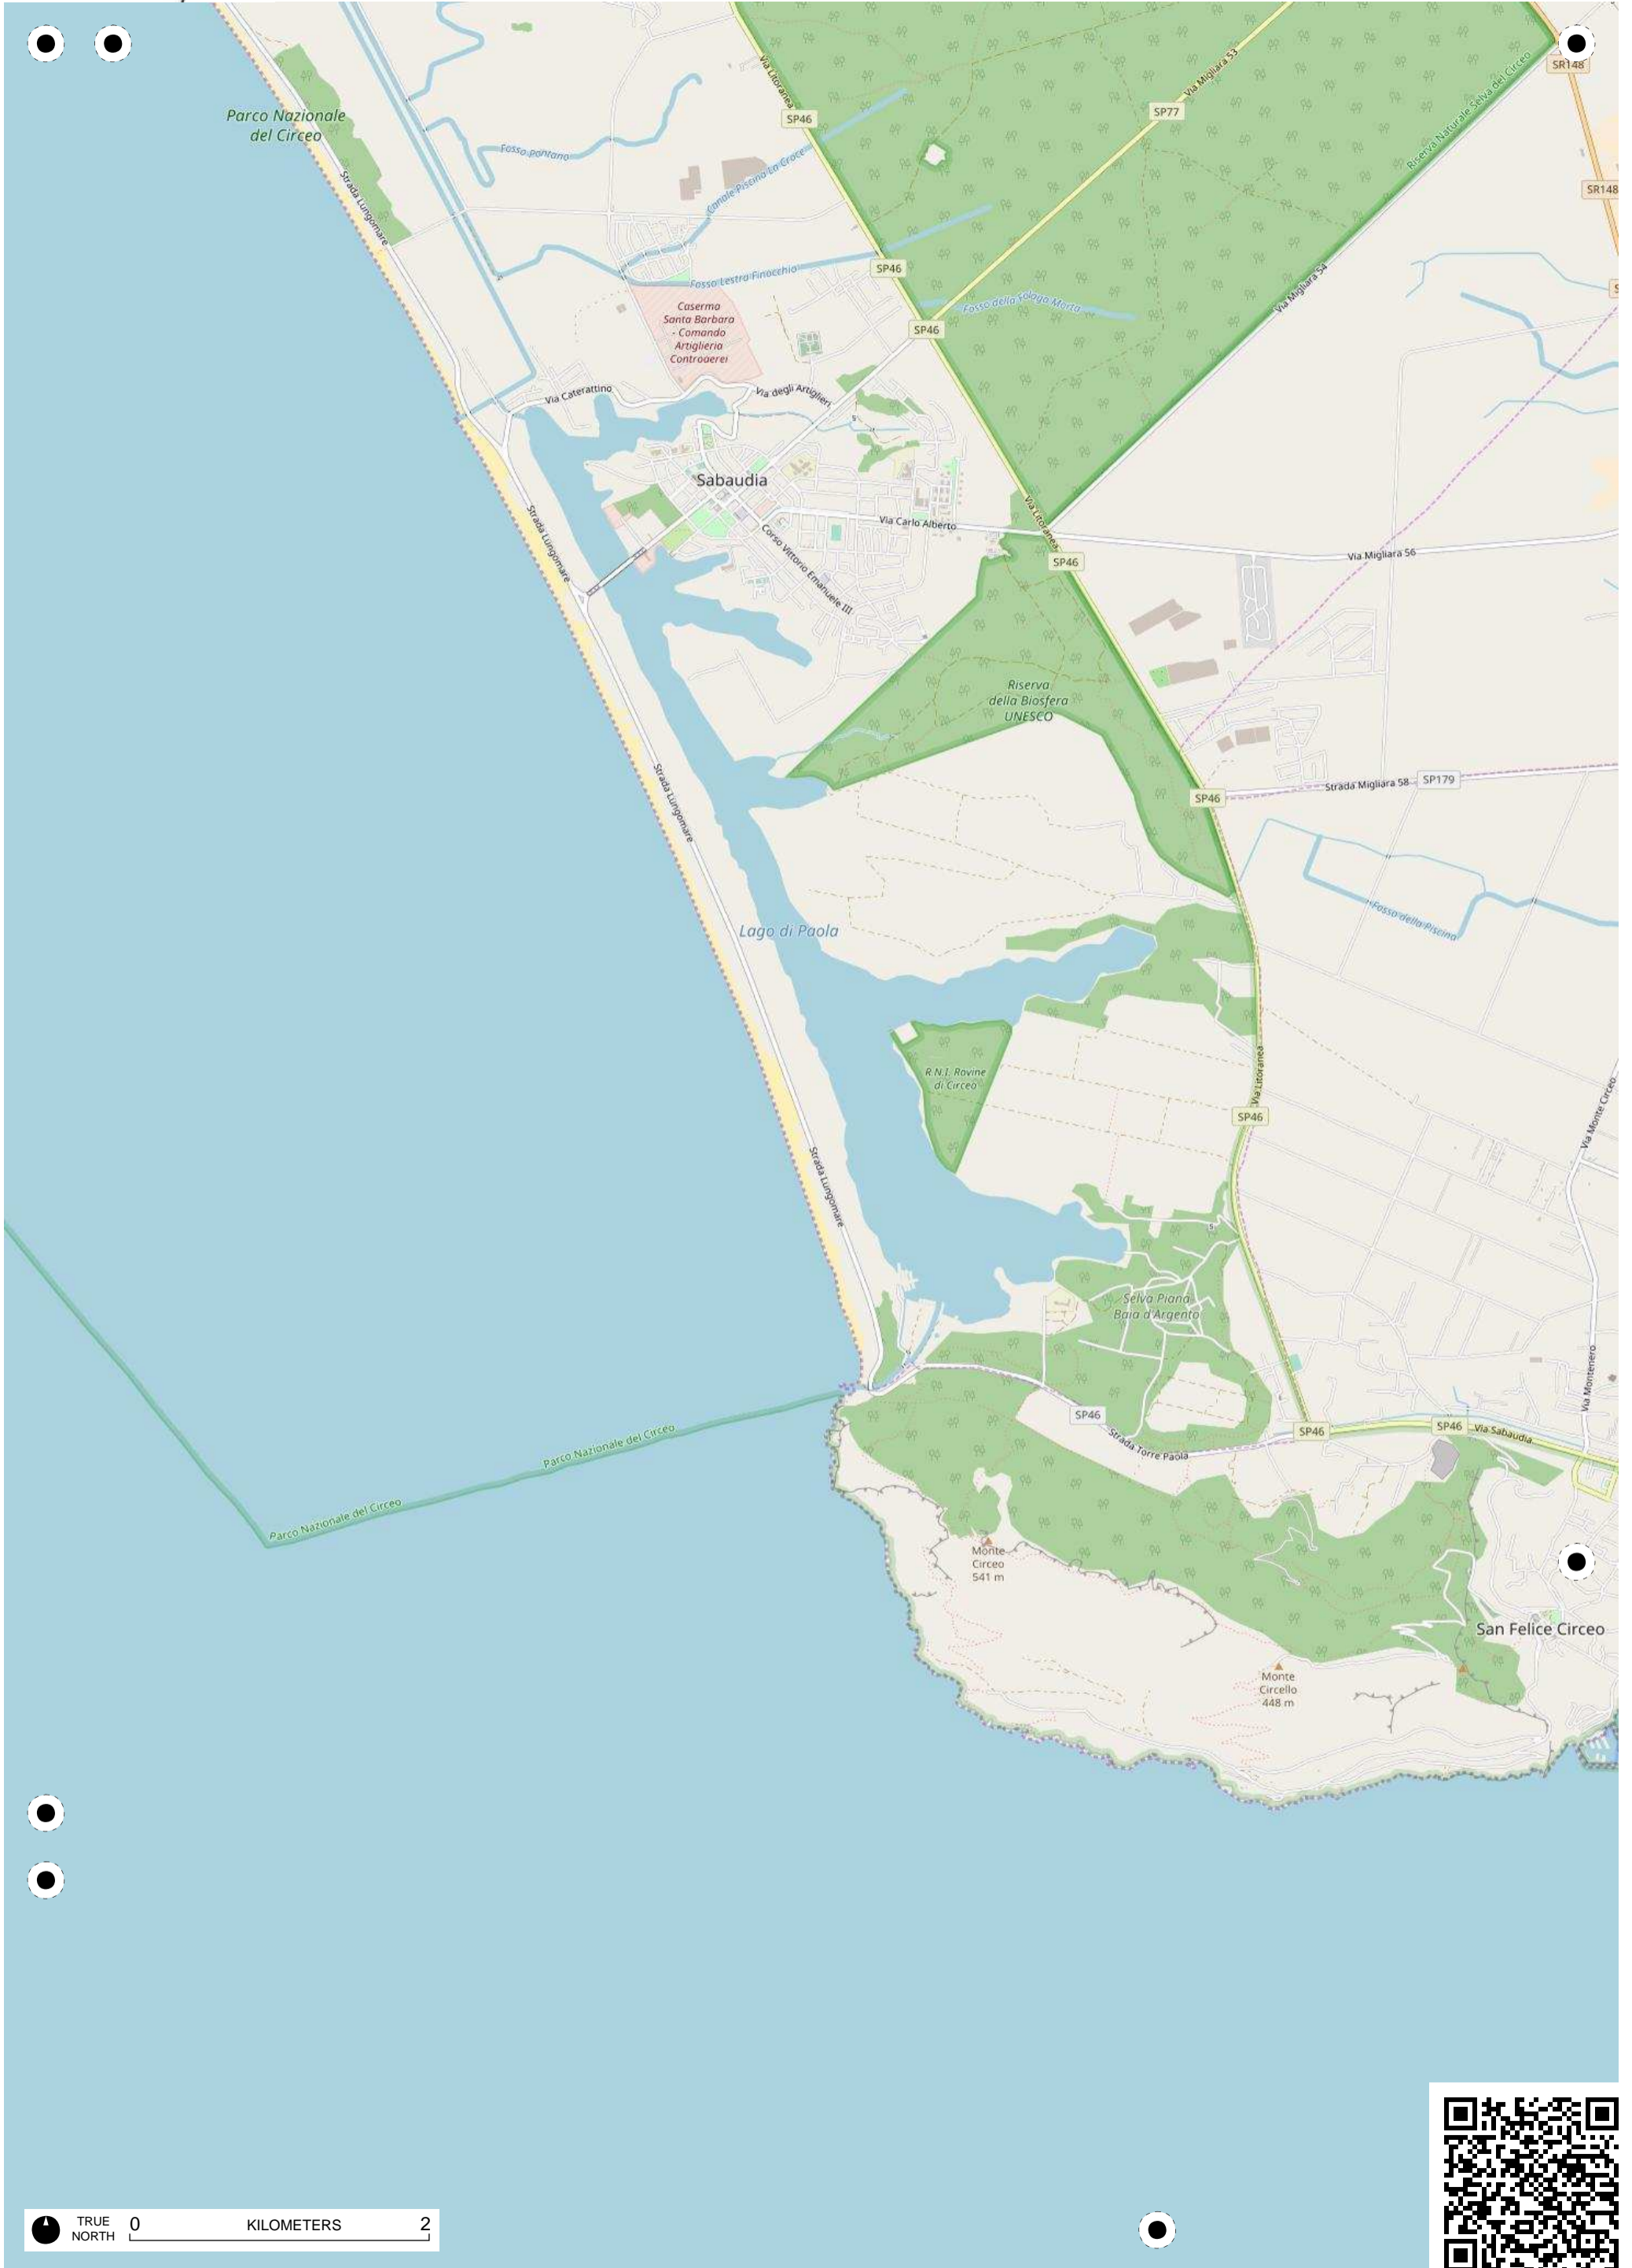

TRUE NORTH 0 KILOMETERS 2

TRUE NORTH 0 KILOMETERS 2

TRUE NORTH 0 2 KILOMETERS

TRUE NORTH 0 2 KILOMETERS

TRUE NORTH 0 KILOMETERS 2

Audio Points

Audio Points

Parco Nazionale del Circeo
Parco Nazionale del Circeo

TRUE NORTH 0 KILOMETERS 2