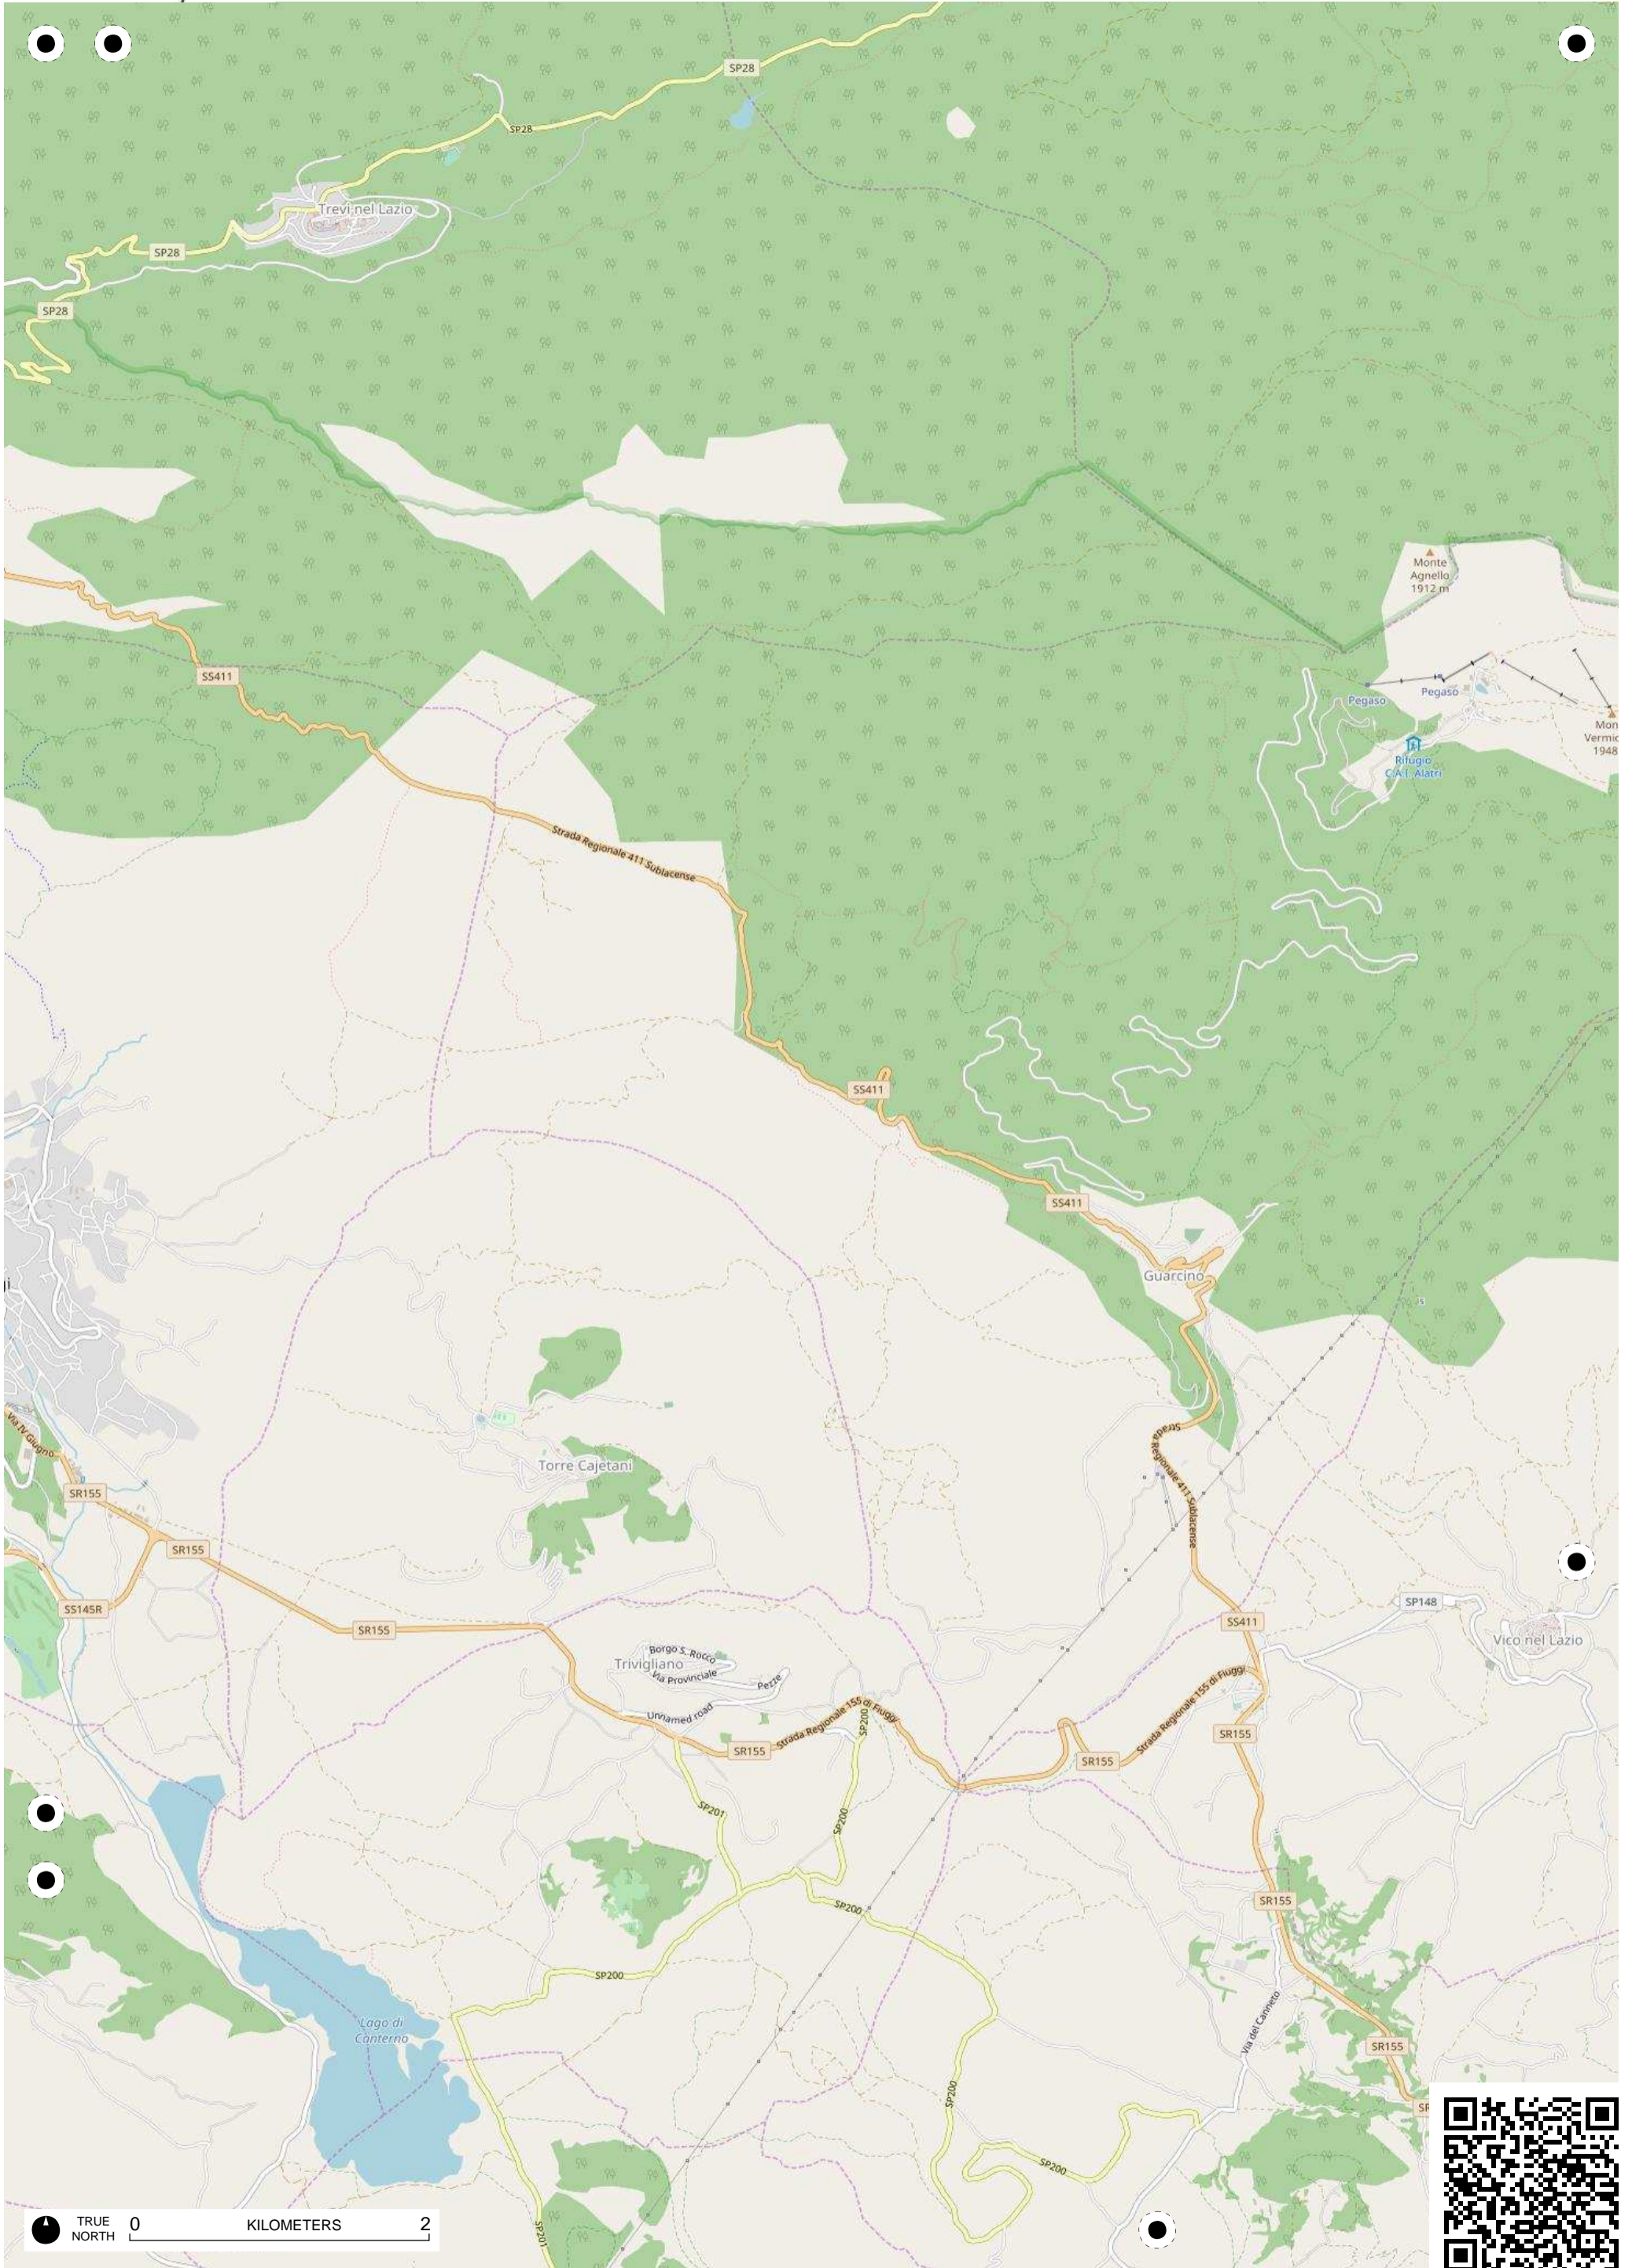

TRUE NORTH 0 KILOMETERS 2

TRUE NORTH 0 KILOMETERS 2

TRUE NORTH 0 2 KILOMETERS

TRUE NORTH 0 2 KILOMETERS

TRUE NORTH 0 KILOMETERS 2

Audio Points

Audio Points

Parco Nazionale del Circeo
Parco Nazionale del Circeo

TRUE NORTH 0 KILOMETERS 2