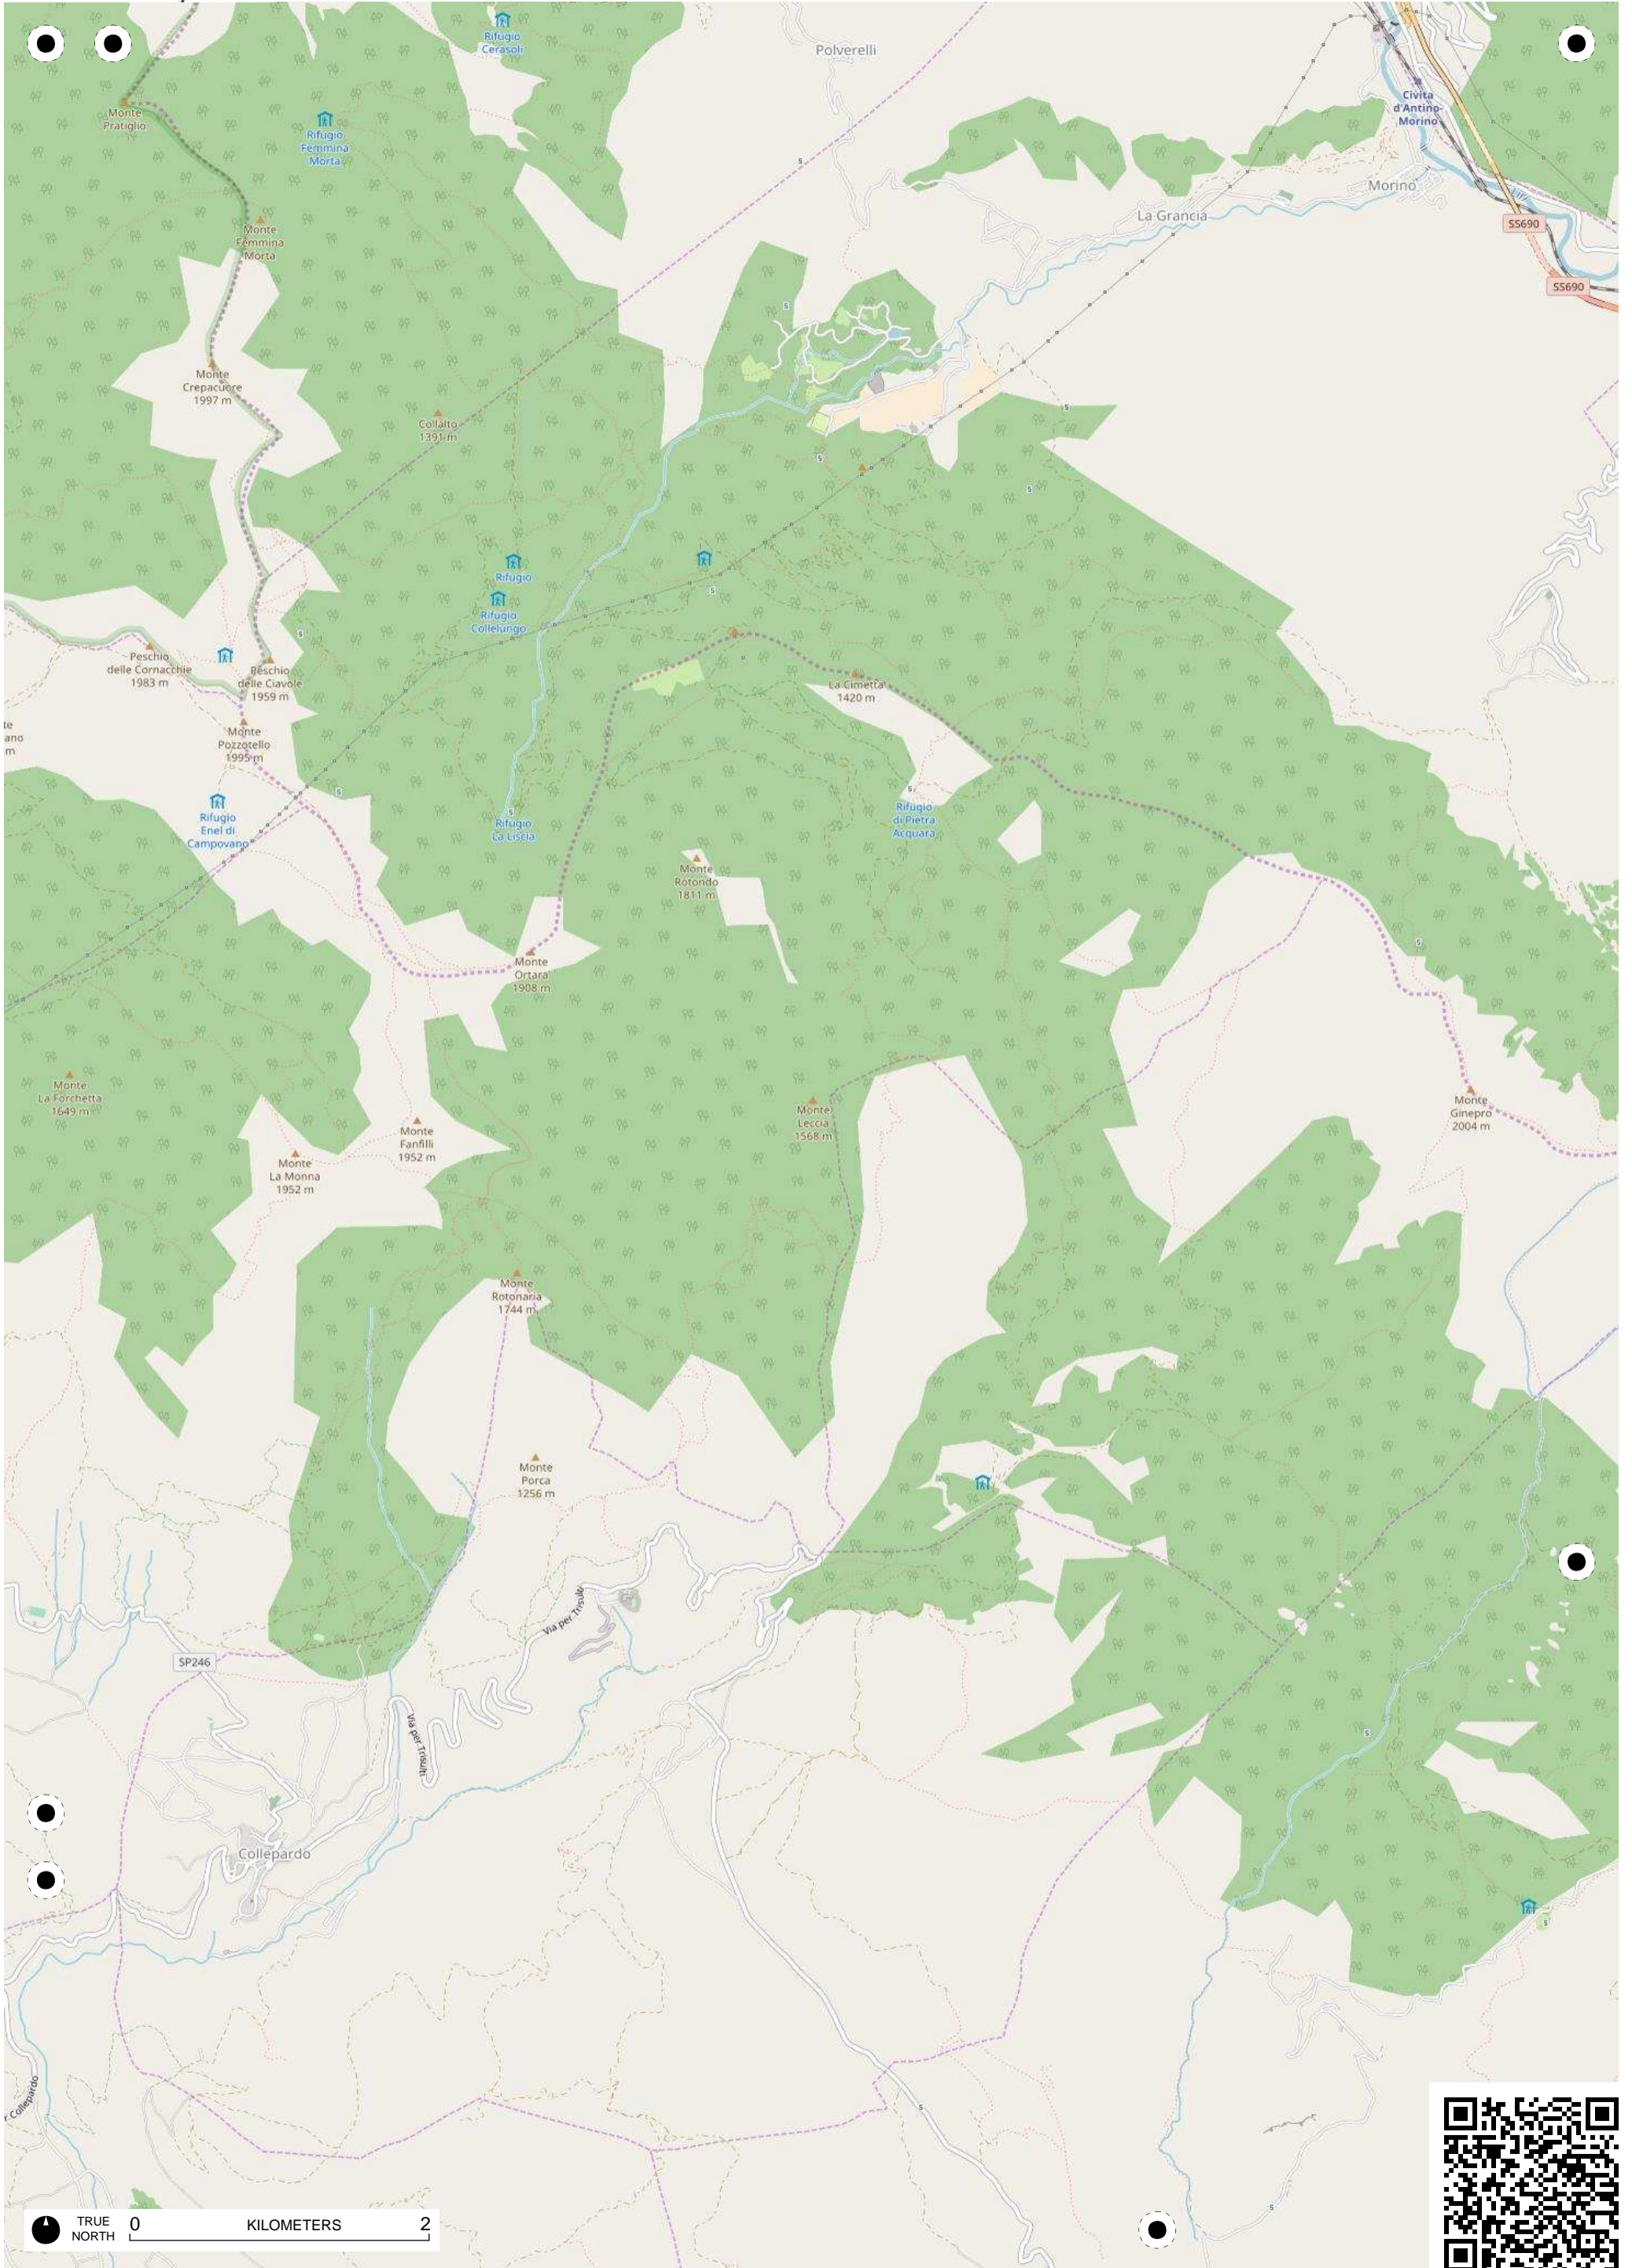

TRUE NORTH 0 KILOMETERS 2

TRUE NORTH 0 KILOMETERS 2

TRUE NORTH 0 2 KILOMETERS

TRUE NORTH 0 2 KILOMETERS

TRUE NORTH 0 KILOMETERS 2

Audio Points

Audio Points

Parco Nazionale del Circeo
Parco Nazionale del Circeo

TRUE NORTH 0 KILOMETERS 2