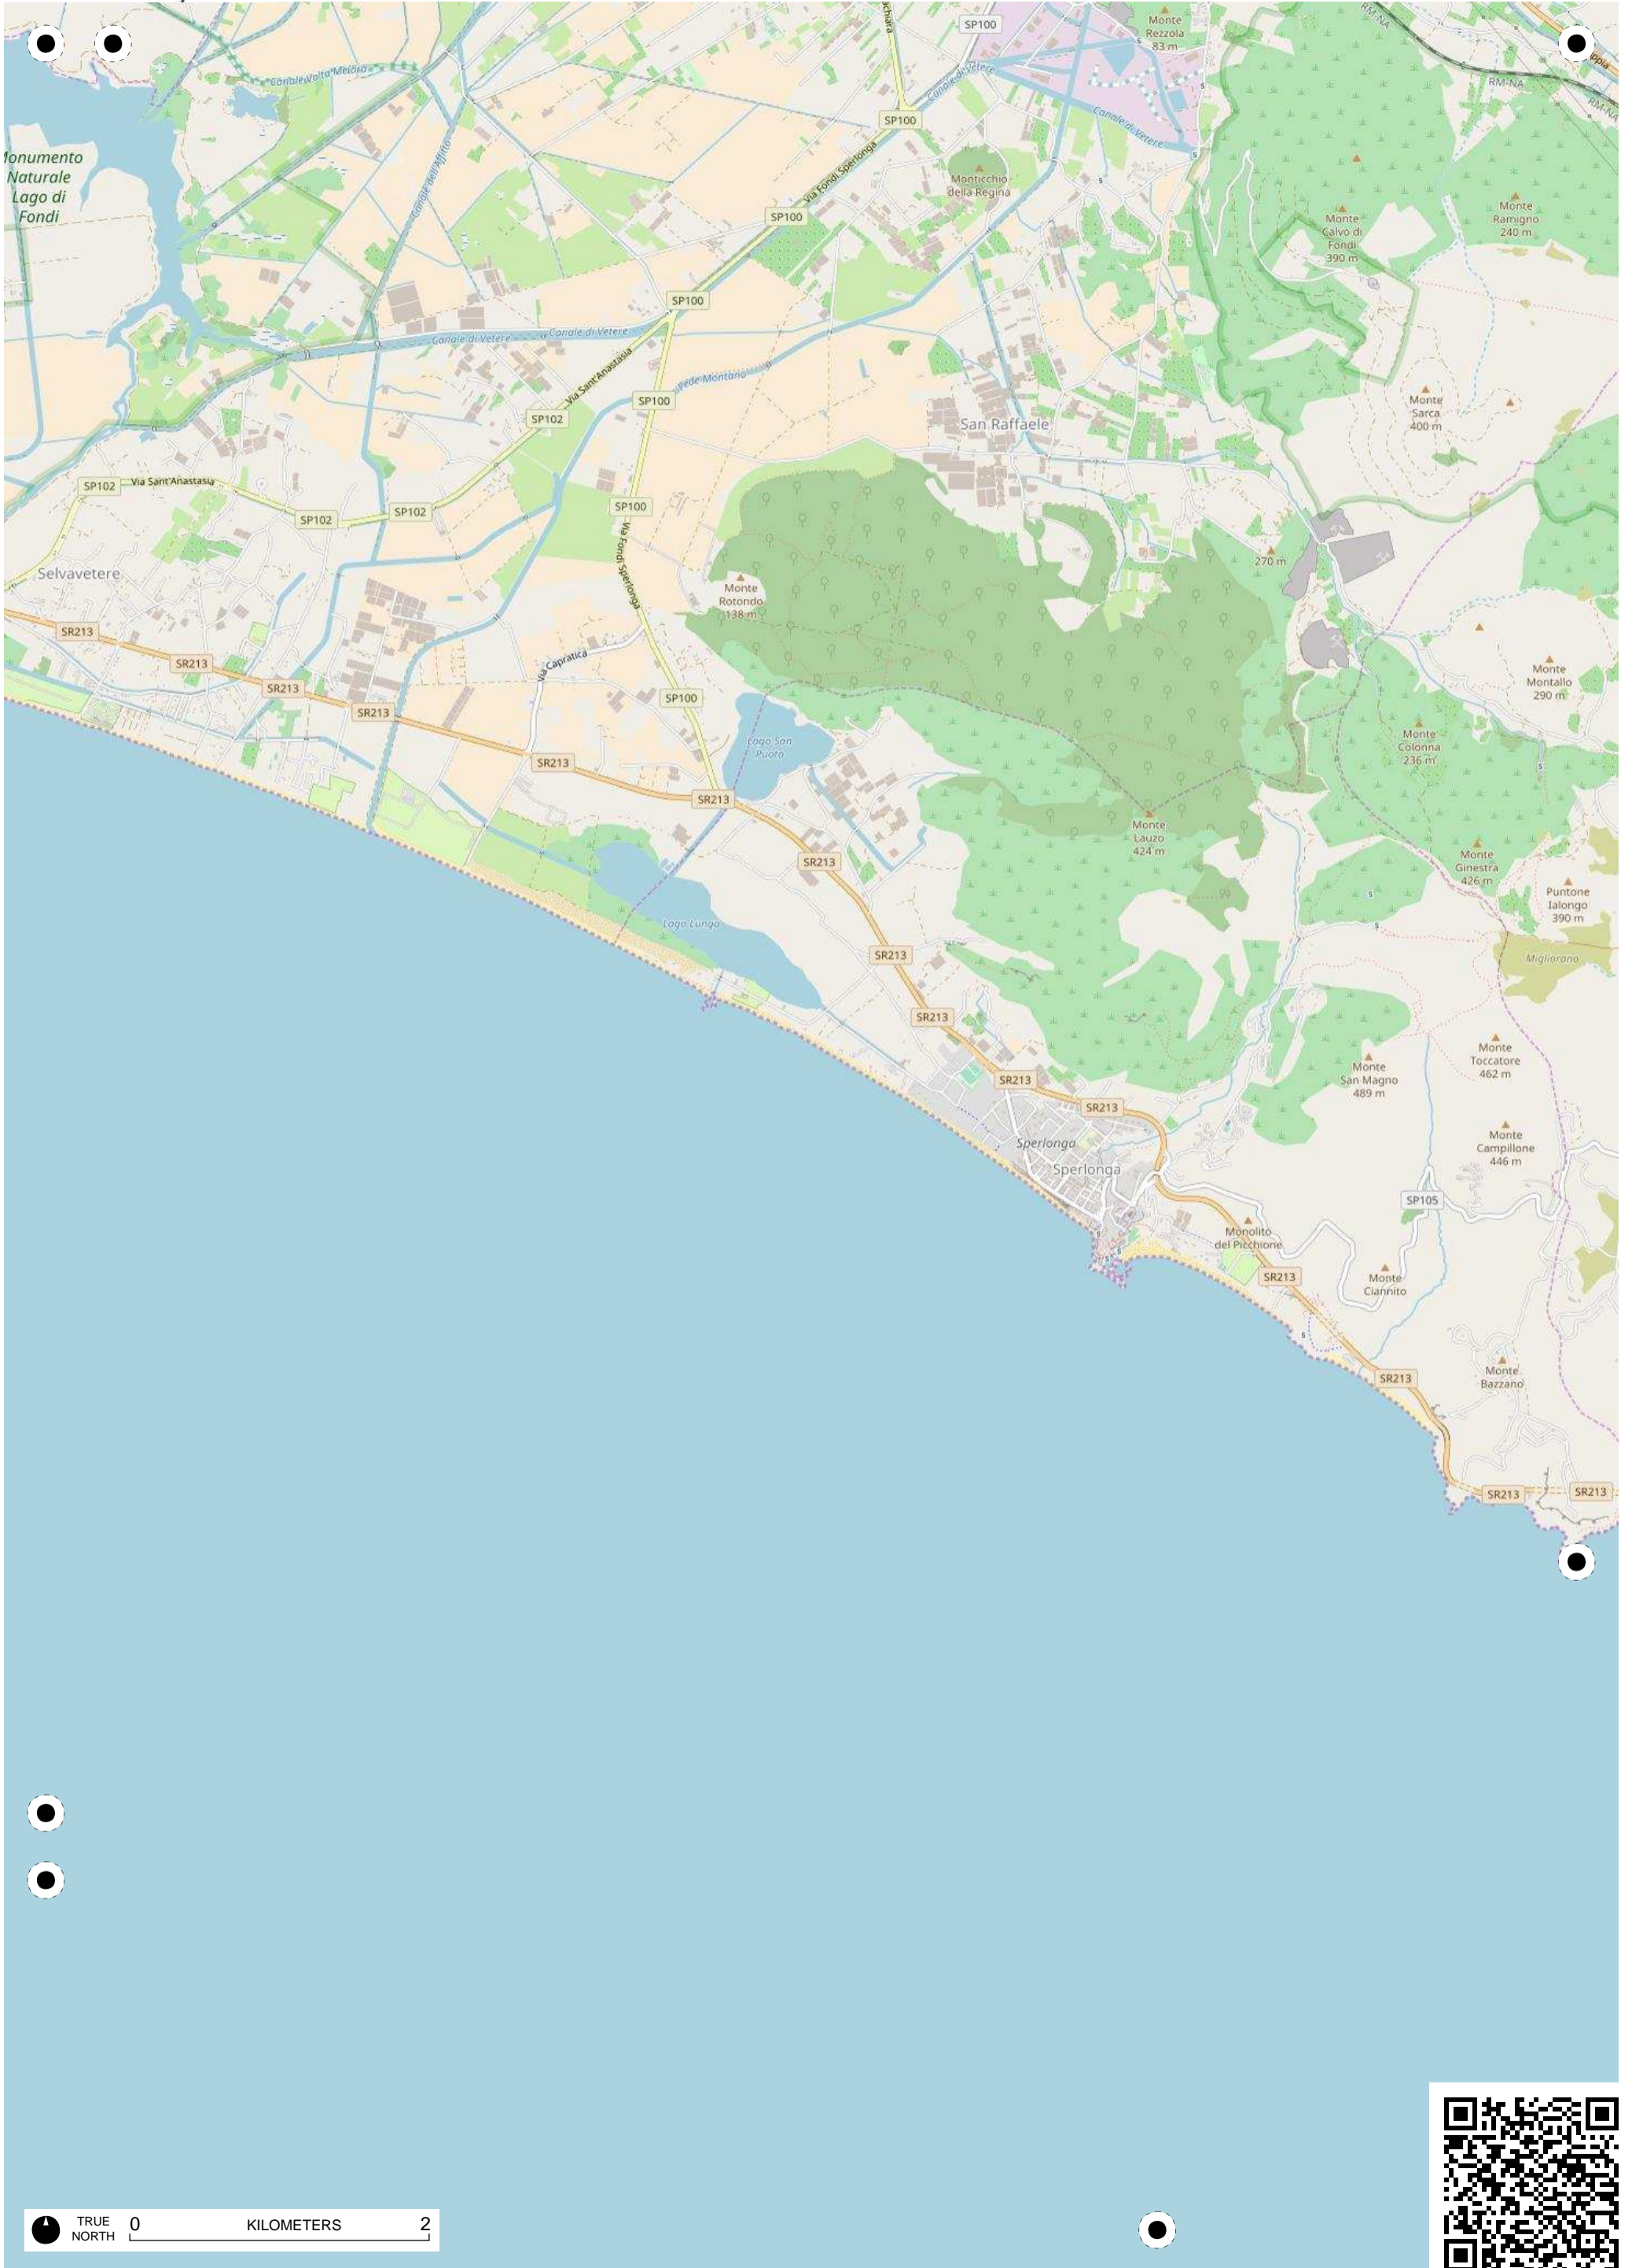

TRUE NORTH 0 KILOMETERS 2

TRUE NORTH 0 KILOMETERS 2

TRUE NORTH 0 2 KILOMETERS

TRUE NORTH 0 2 KILOMETERS

TRUE NORTH 0 KILOMETERS 2

Audio Points

Audio Points

Parco Nazionale del Circeo
Parco Nazionale del Circeo

TRUE NORTH 0 KILOMETERS 2