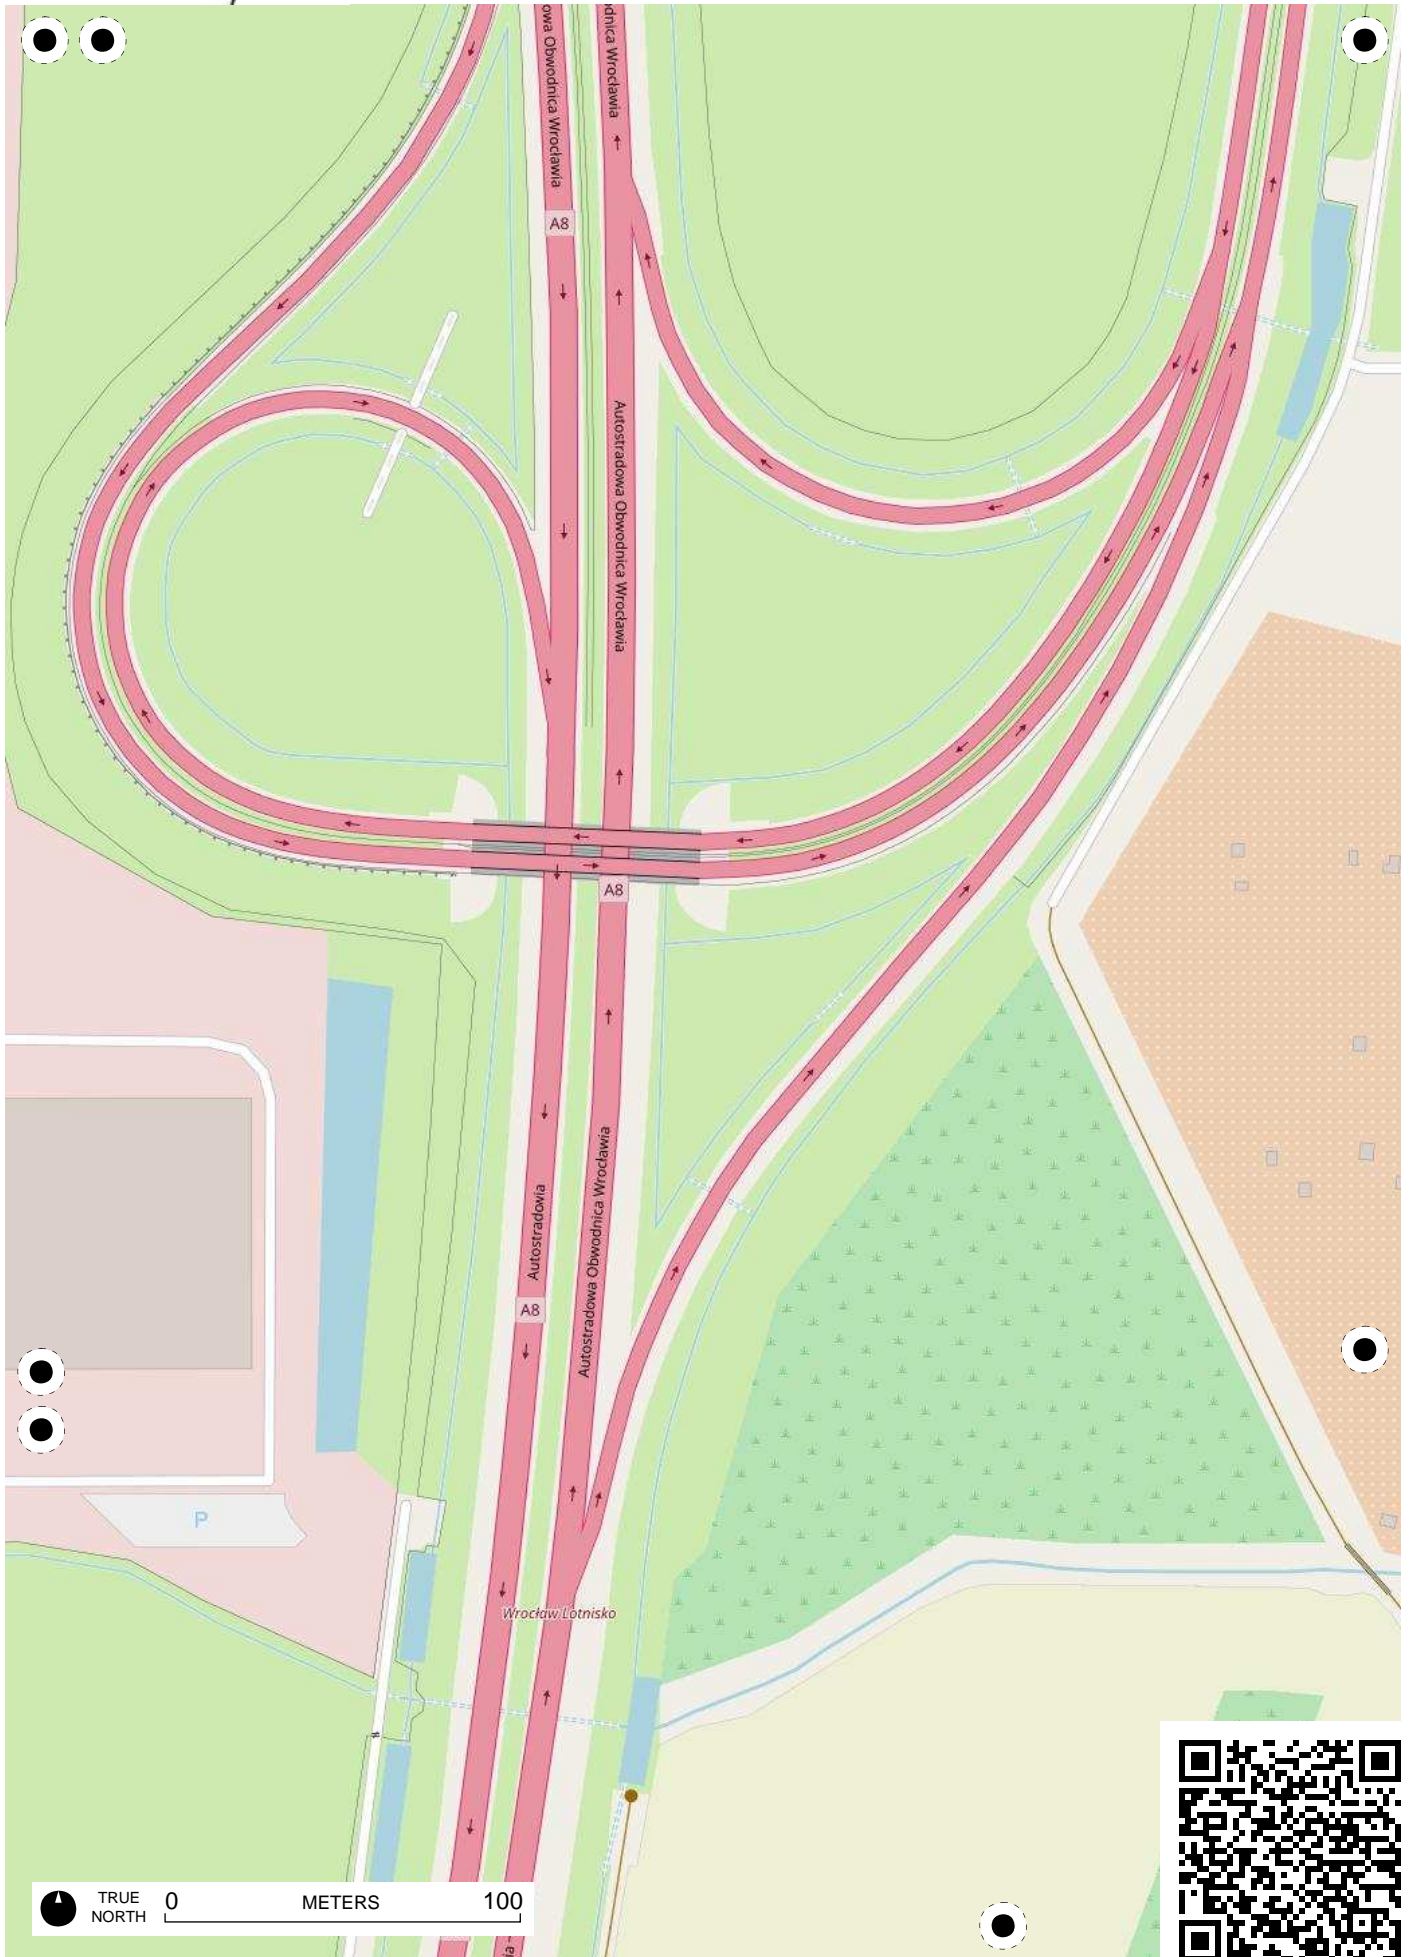

TRUE NORTH 0 METERS 900

TRUE NORTH 0 METERS 100

TRUE NORTH 0 METERS 100

TRUE NORTH 0 METERS 100

TRUE NORTH 0 METERS 100

TRUE NORTH 0 METERS 100

TRUE NORTH 0 METERS 100

TRUE NORTH 0 METERS 100

TRUE NORTH 0 METERS 100

TRUE NORTH 0 METERS 100

TRUE NORTH 0 METERS 100

TRUE NORTH 0 METERS 100

Ogród  
Działkowy  
Radość  
Życia, ROD  
Żłota Reneta,  
ROD Malina,  
ROD Wisienka

ROD Oświata

5  
94

5  
94

TRUE NORTH 0 METERS 100

TRUE NORTH 0 METERS 100

TRUE NORTH 0 METERS 100

TRUE NORTH 0 METERS 100

TRUE NORTH 0 METERS 100

TRUE NORTH 0 METERS 100

TRUE NORTH 0 METERS 100

TRUE NORTH 0 METERS 100

TRUE NORTH 0 METERS 100

TRUE NORTH 0 METERS 100