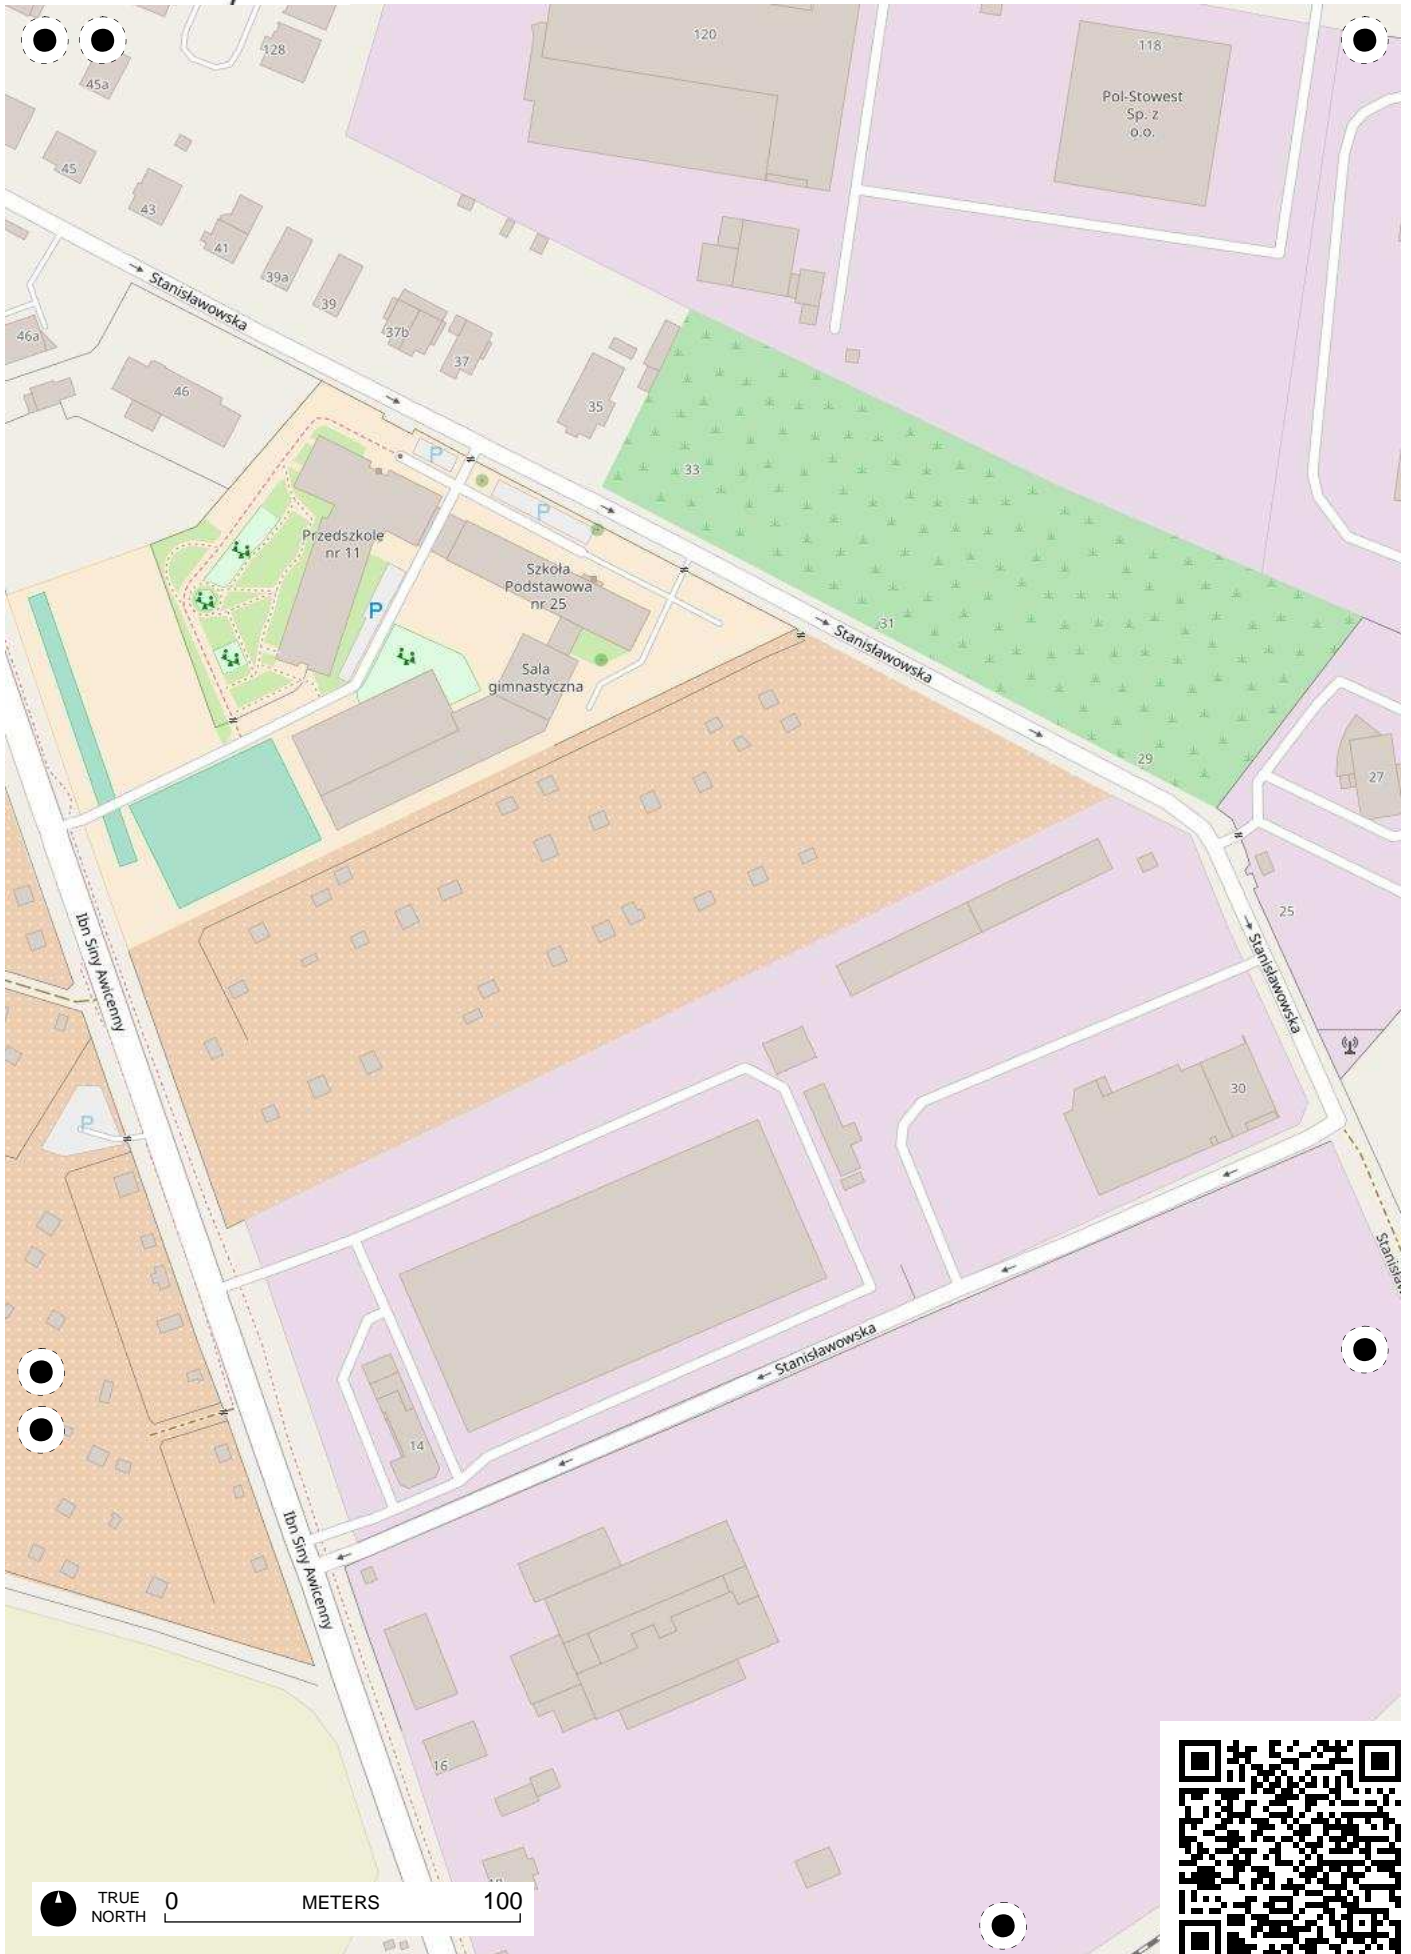

TRUE NORTH 0 METERS 100

TRUE NORTH 0 METERS 100

TRUE NORTH 0 METERS 100

TRUE NORTH 0 METERS 100

Ogród  
Działkowy  
Radość  
Życia, ROD  
Żłota Reneta,  
ROD Malina,  
ROD Wisienka

ROD Oświata

5  
94

5  
94

TRUE NORTH 0 METERS 100

TRUE NORTH 0 METERS 100

TRUE NORTH 0 METERS 100

TRUE NORTH 0 METERS 100

TRUE NORTH 0 METERS 100

TRUE NORTH 0 METERS 100

TRUE NORTH 0 METERS 100

TRUE NORTH 0 METERS 100

TRUE NORTH 0 METERS 100

TRUE NORTH 0 METERS 100