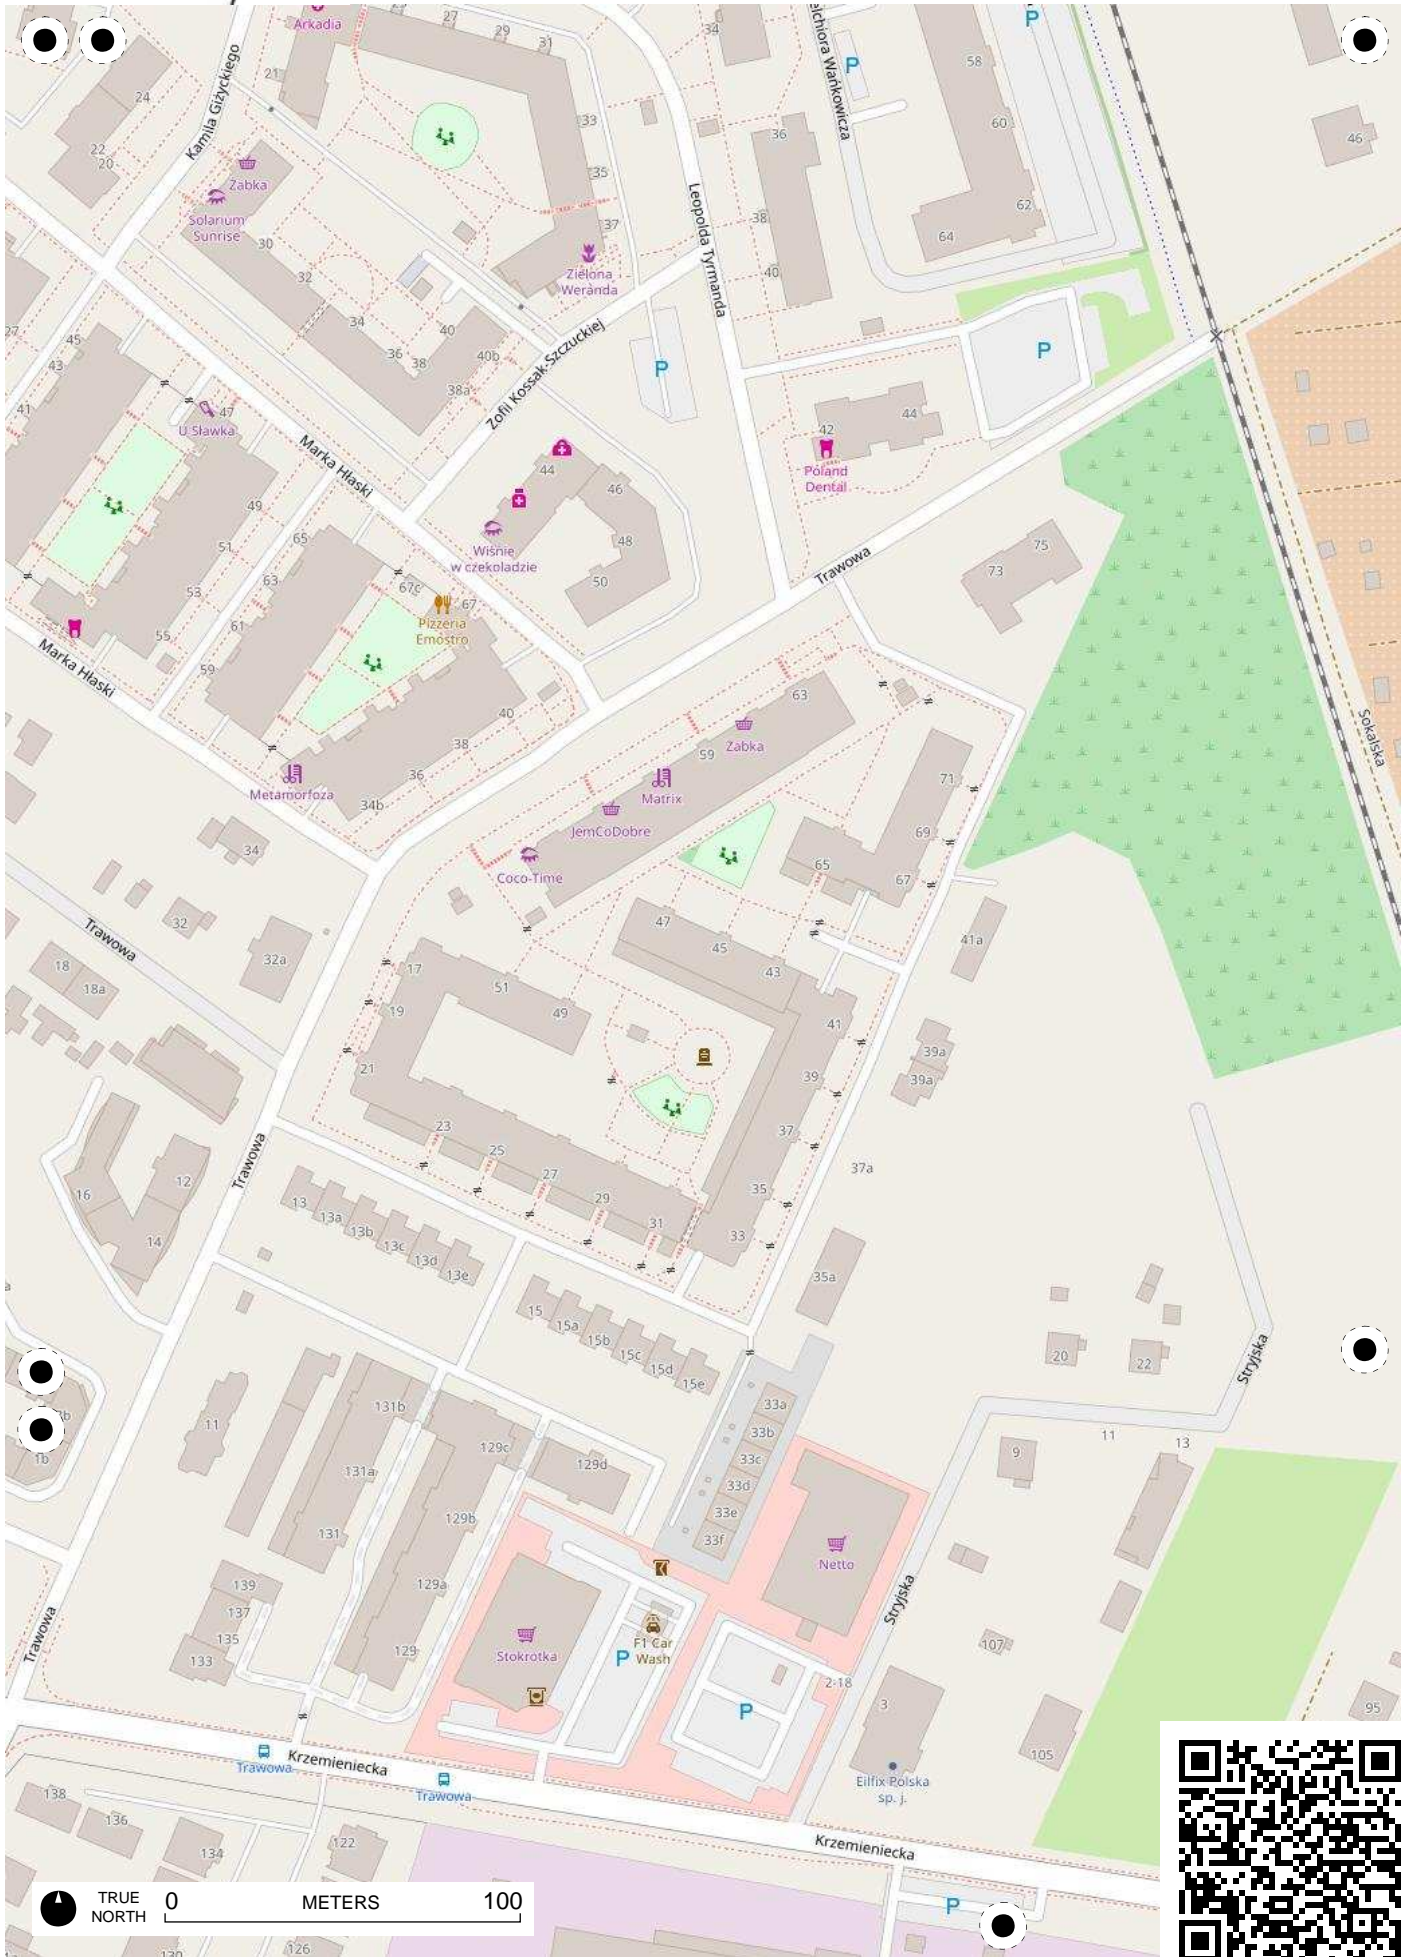

TRUE NORTH 0 METERS 900

TRUE NORTH 0 METERS 100

TRUE NORTH 0 METERS 100

TRUE NORTH 0 METERS 100

TRUE NORTH 0 METERS 100

TRUE NORTH 0 METERS 100

TRUE NORTH 0 METERS 100

TRUE NORTH 0 METERS 100

TRUE NORTH 0 METERS 100

TRUE NORTH 0 METERS 100

TRUE NORTH 0 METERS 100

TRUE NORTH 0 METERS 100

Ogród  
Działkowy  
Radość  
Życia, ROD  
Żłota Reneta,  
ROD Malina,  
ROD Wisienka

ROD Oświata

5  
94

5  
94

TRUE NORTH 0 METERS 100

TRUE NORTH 0 METERS 100

TRUE NORTH 0 METERS 100

TRUE NORTH 0 METERS 100

TRUE NORTH 0 METERS 100

TRUE NORTH 0 METERS 100

TRUE NORTH 0 METERS 100

TRUE NORTH 0 METERS 100

TRUE NORTH 0 METERS 100

TRUE NORTH 0 METERS 100