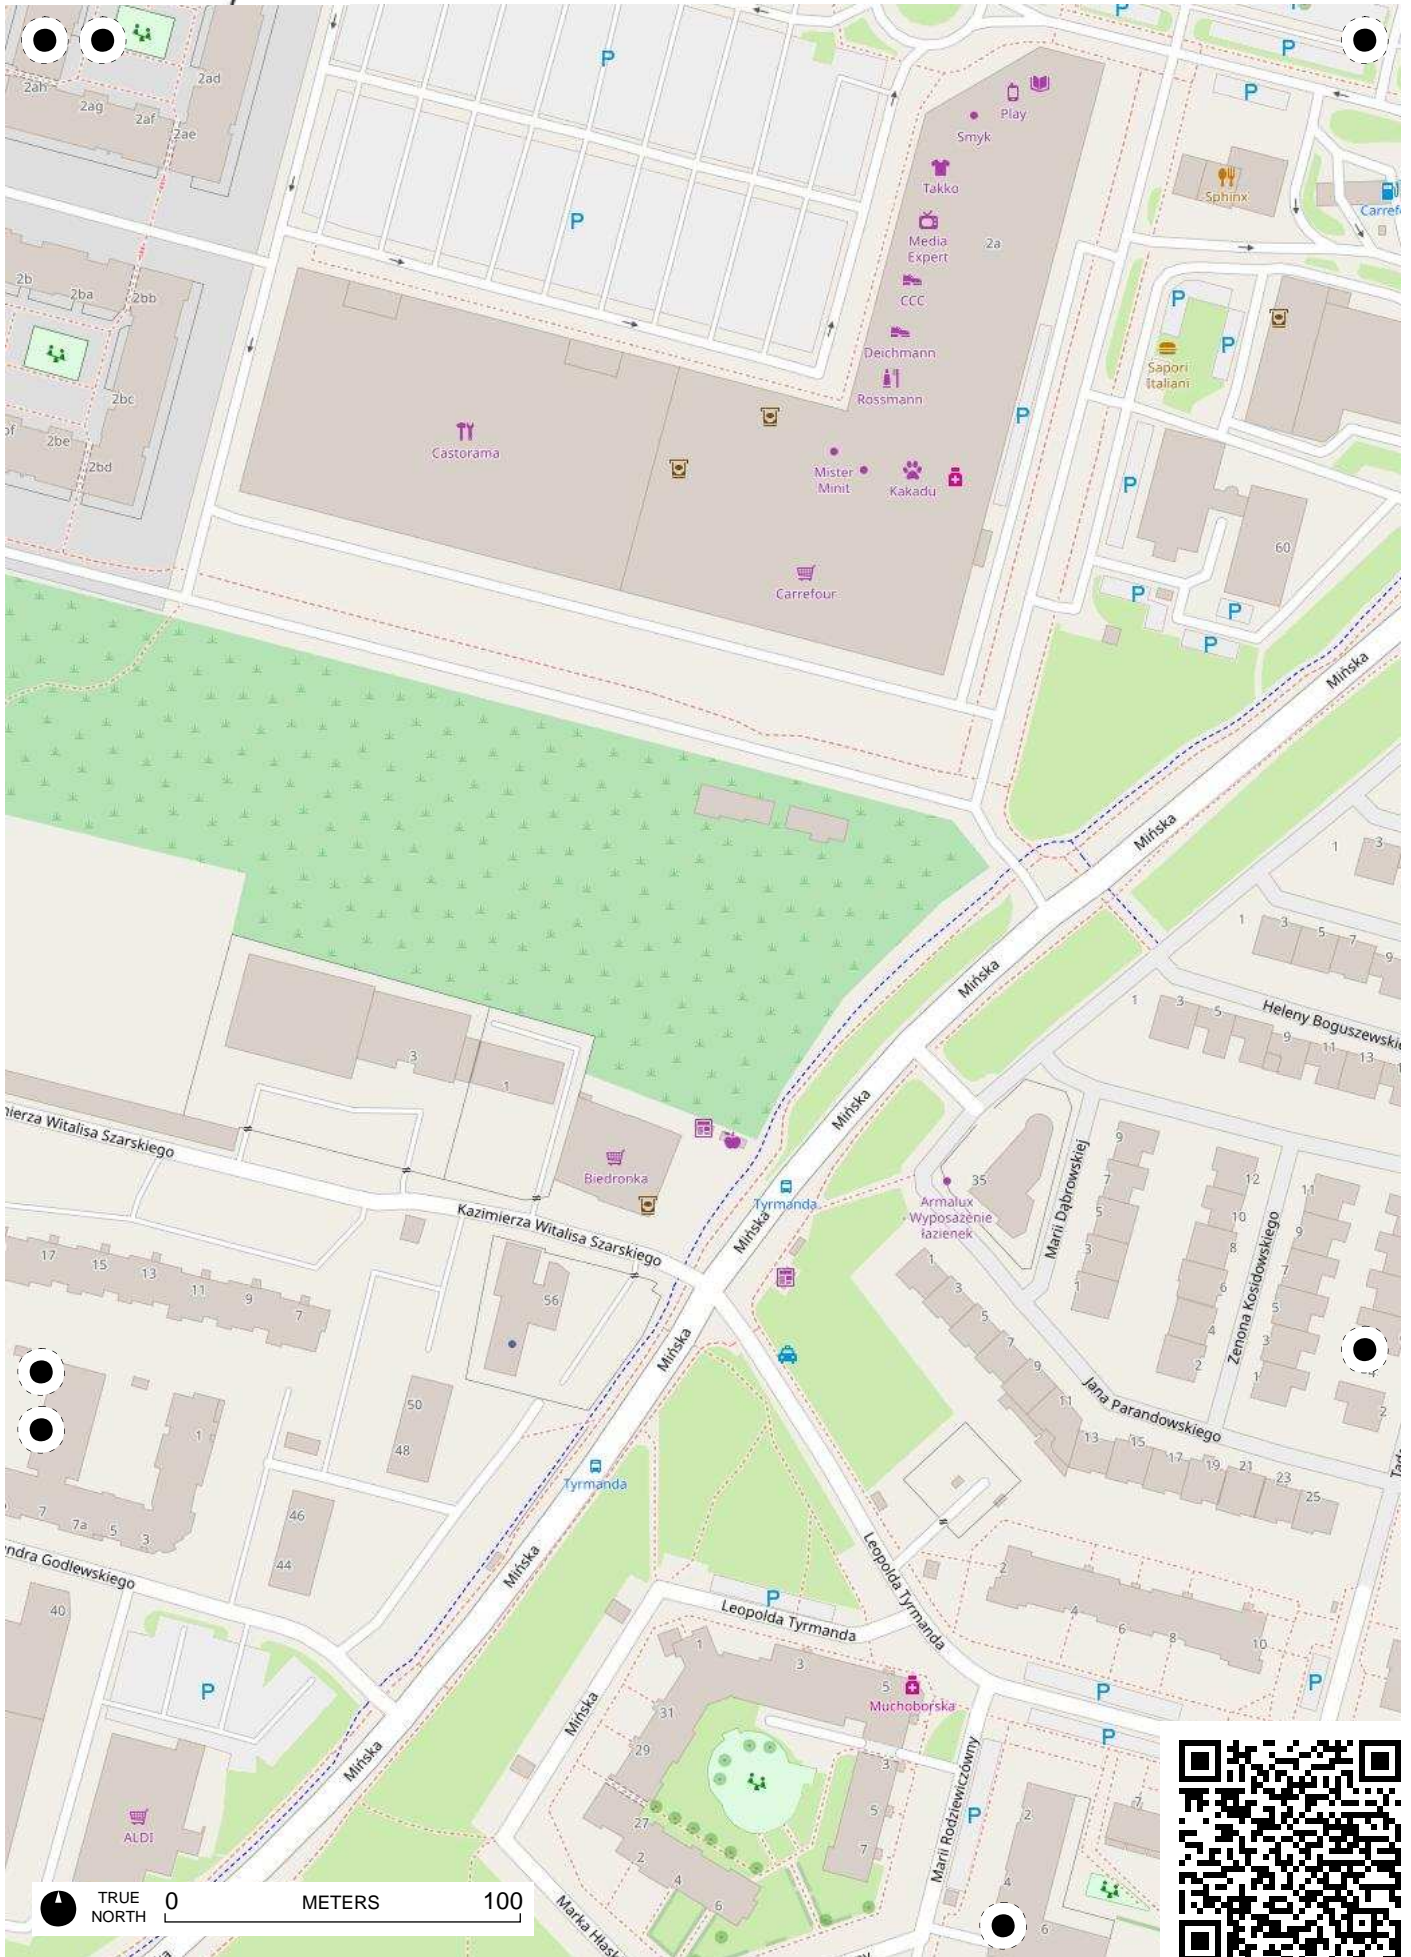

TRUE NORTH 0 METERS 900

TRUE NORTH 0 METERS 100

TRUE NORTH 0 METERS 100

TRUE NORTH 0 METERS 100

TRUE NORTH 0 METERS 100

TRUE NORTH 0 METERS 100

TRUE NORTH 0 METERS 100

TRUE NORTH 0 METERS 100

TRUE NORTH 0 METERS 100

TRUE NORTH 0 METERS 100

TRUE NORTH 0 METERS 100

TRUE NORTH 0 METERS 100

Ogród  
Działkowy  
Radość  
Życia, ROD  
Żłota Reneta,  
ROD Malina,  
ROD Wisienka

ROD Oświata

5  
94

5  
94

TRUE NORTH 0 METERS 100

TRUE NORTH 0 METERS 100

TRUE NORTH 0 METERS 100

TRUE NORTH 0 METERS 100

TRUE NORTH 0 METERS 100

TRUE NORTH 0 METERS 100

TRUE NORTH 0 METERS 100

TRUE NORTH 0 METERS 100

TRUE NORTH 0 METERS 100

TRUE NORTH 0 METERS 100