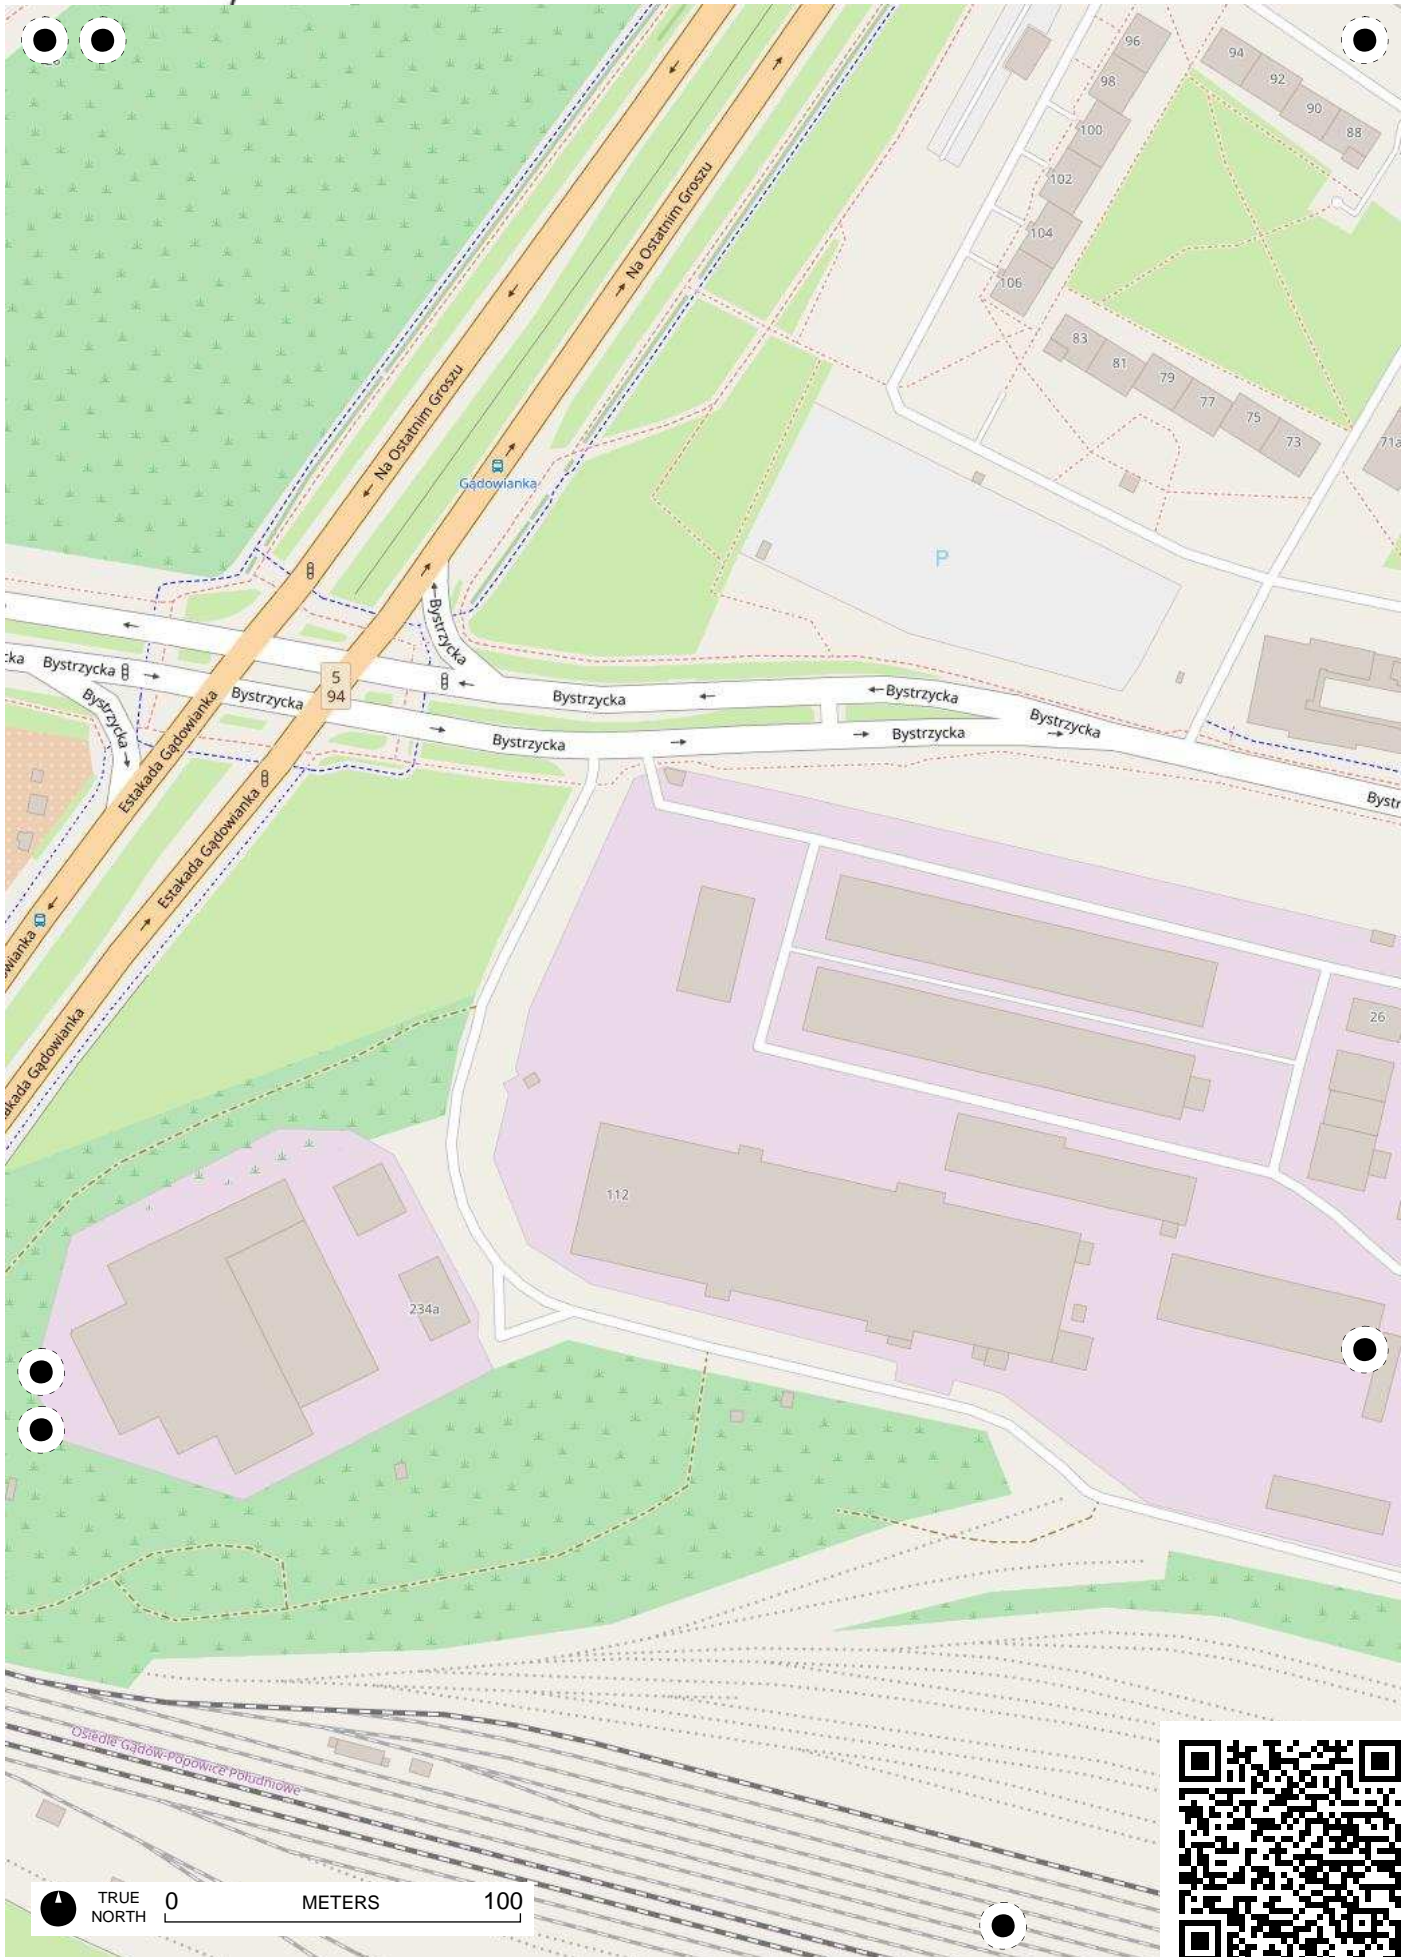

TRUE NORTH 0 METERS 900

TRUE NORTH 0 METERS 100

TRUE NORTH 0 METERS 100

TRUE NORTH 0 METERS 100

TRUE NORTH 0 METERS 100

TRUE NORTH 0 METERS 100

TRUE NORTH 0 METERS 100

TRUE NORTH 0 METERS 100

TRUE NORTH 0 METERS 100

TRUE NORTH 0 METERS 100

TRUE NORTH 0 METERS 100

TRUE NORTH 0 METERS 100

Ogród  
Działkowy  
Radość  
Życia, ROD  
Żłota Reneta,  
ROD Malina,  
ROD Wisienka

ROD Oświata

5  
94

5  
94

TRUE NORTH 0 METERS 100

TRUE NORTH 0 METERS 100

TRUE NORTH 0 METERS 100

TRUE NORTH 0 METERS 100

TRUE NORTH 0 METERS 100

TRUE NORTH 0 METERS 100

TRUE NORTH 0 METERS 100

TRUE NORTH 0 METERS 100