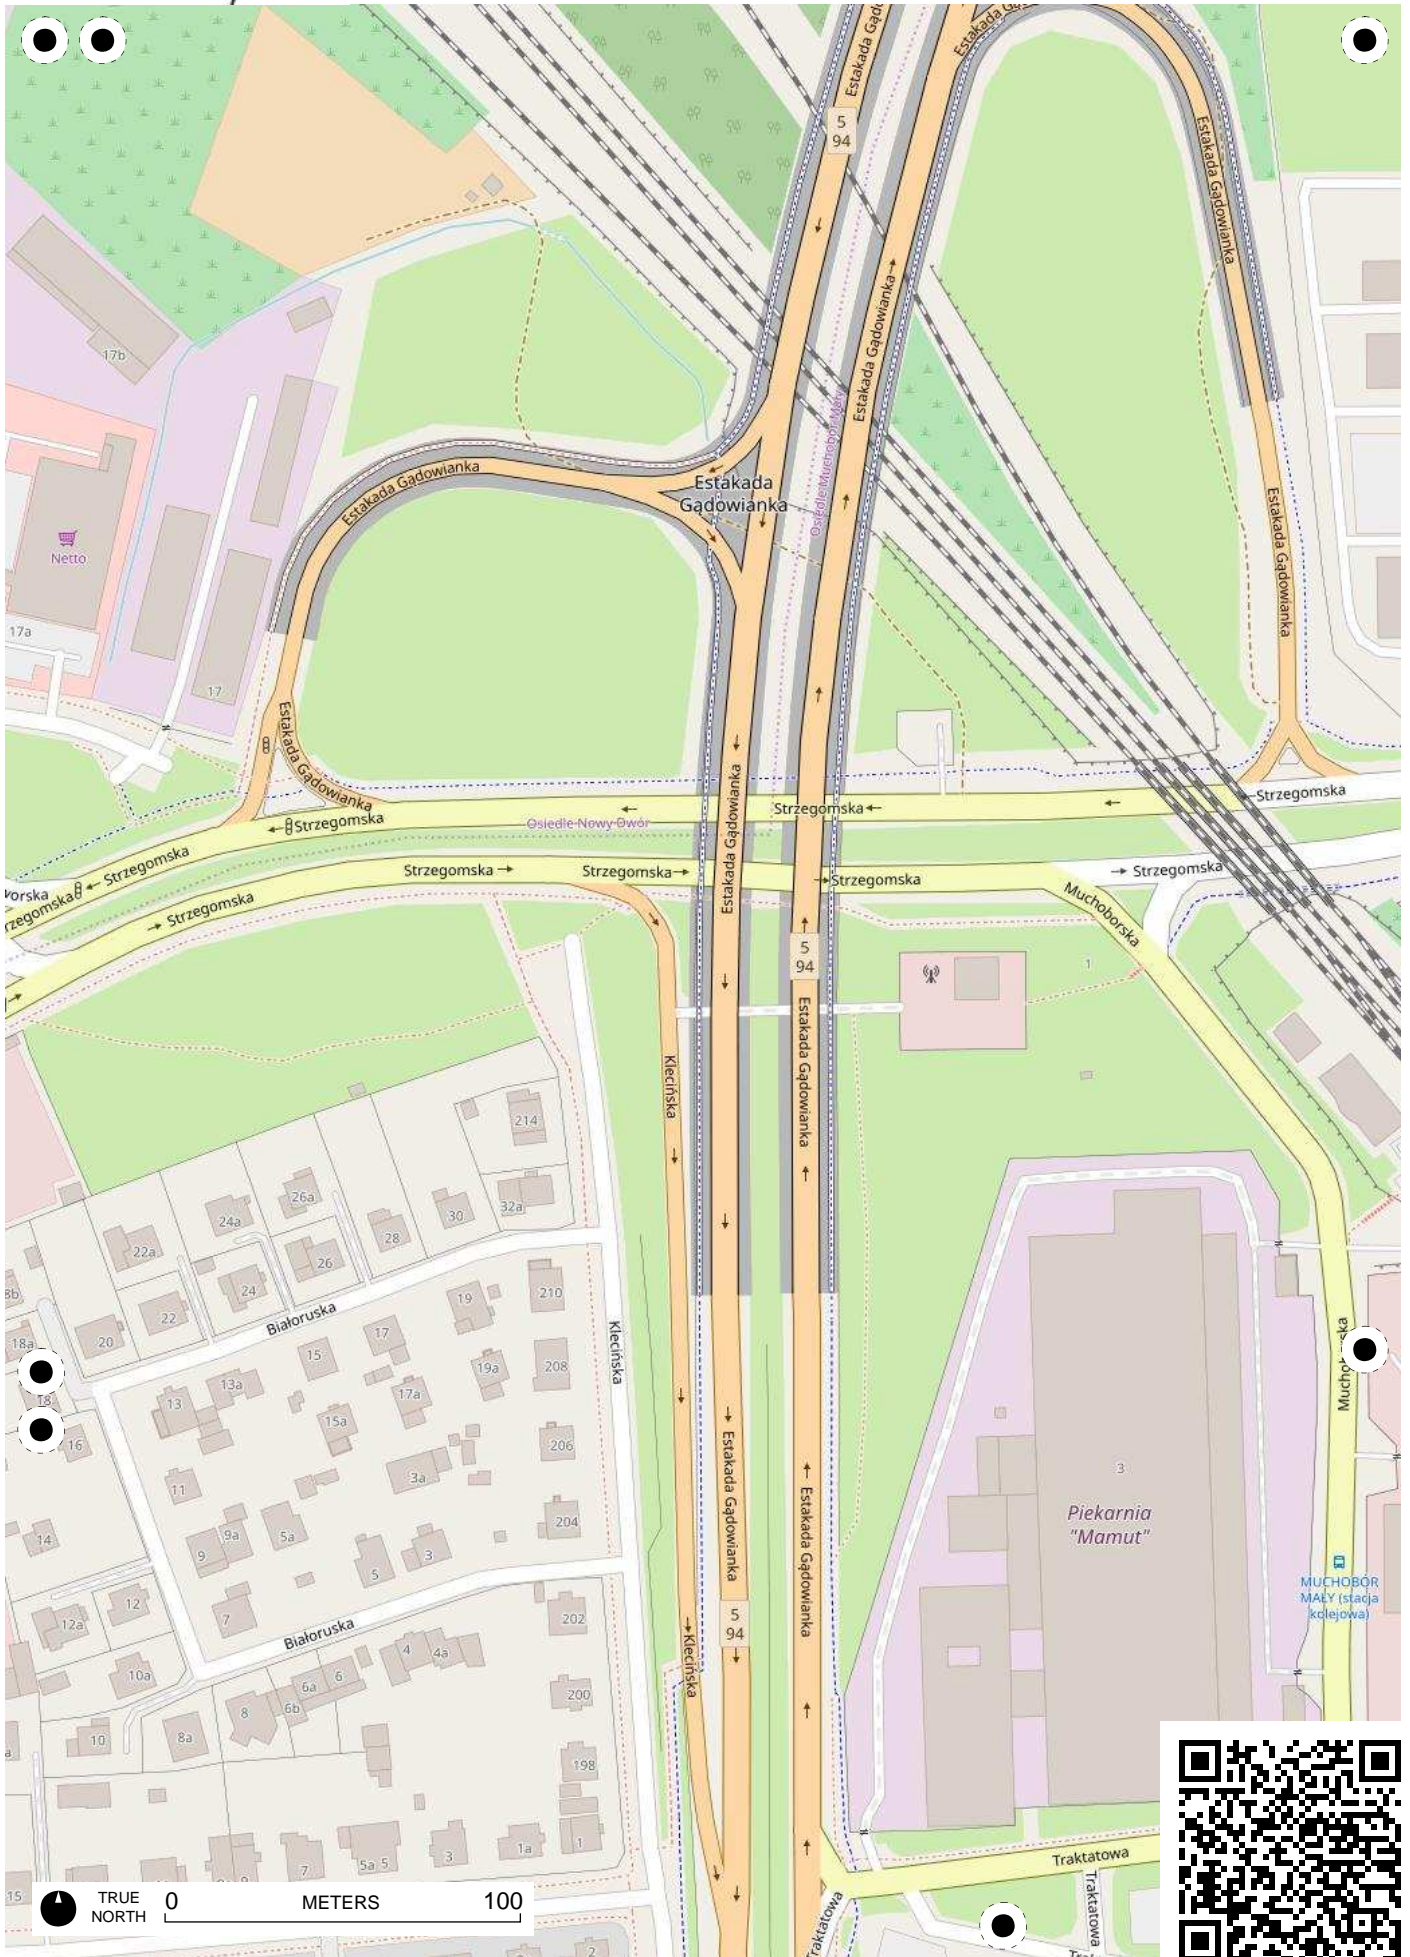

TRUE NORTH 0 METERS 900

TRUE NORTH 0 METERS 100

TRUE NORTH 0 METERS 100

TRUE NORTH 0 METERS 100

TRUE NORTH 0 METERS 100

TRUE NORTH 0 METERS 100

TRUE NORTH 0 METERS 100

TRUE NORTH 0 METERS 100

TRUE NORTH 0 METERS 100

TRUE NORTH 0 METERS 100

TRUE NORTH 0 METERS 100

TRUE NORTH 0 METERS 100

Ogród  
Działkowy  
Radość  
Życia, ROD  
Żłota Reneta,  
ROD Malina,  
ROD Wisienka

ROD Oświata

5  
94

5  
94

TRUE NORTH 0 METERS 100

TRUE NORTH 0 METERS 100

TRUE NORTH 0 METERS 100

TRUE NORTH 0 METERS 100

TRUE NORTH 0 METERS 100

TRUE NORTH 0 METERS 100

TRUE NORTH 0 METERS 100

TRUE NORTH 0 METERS 100