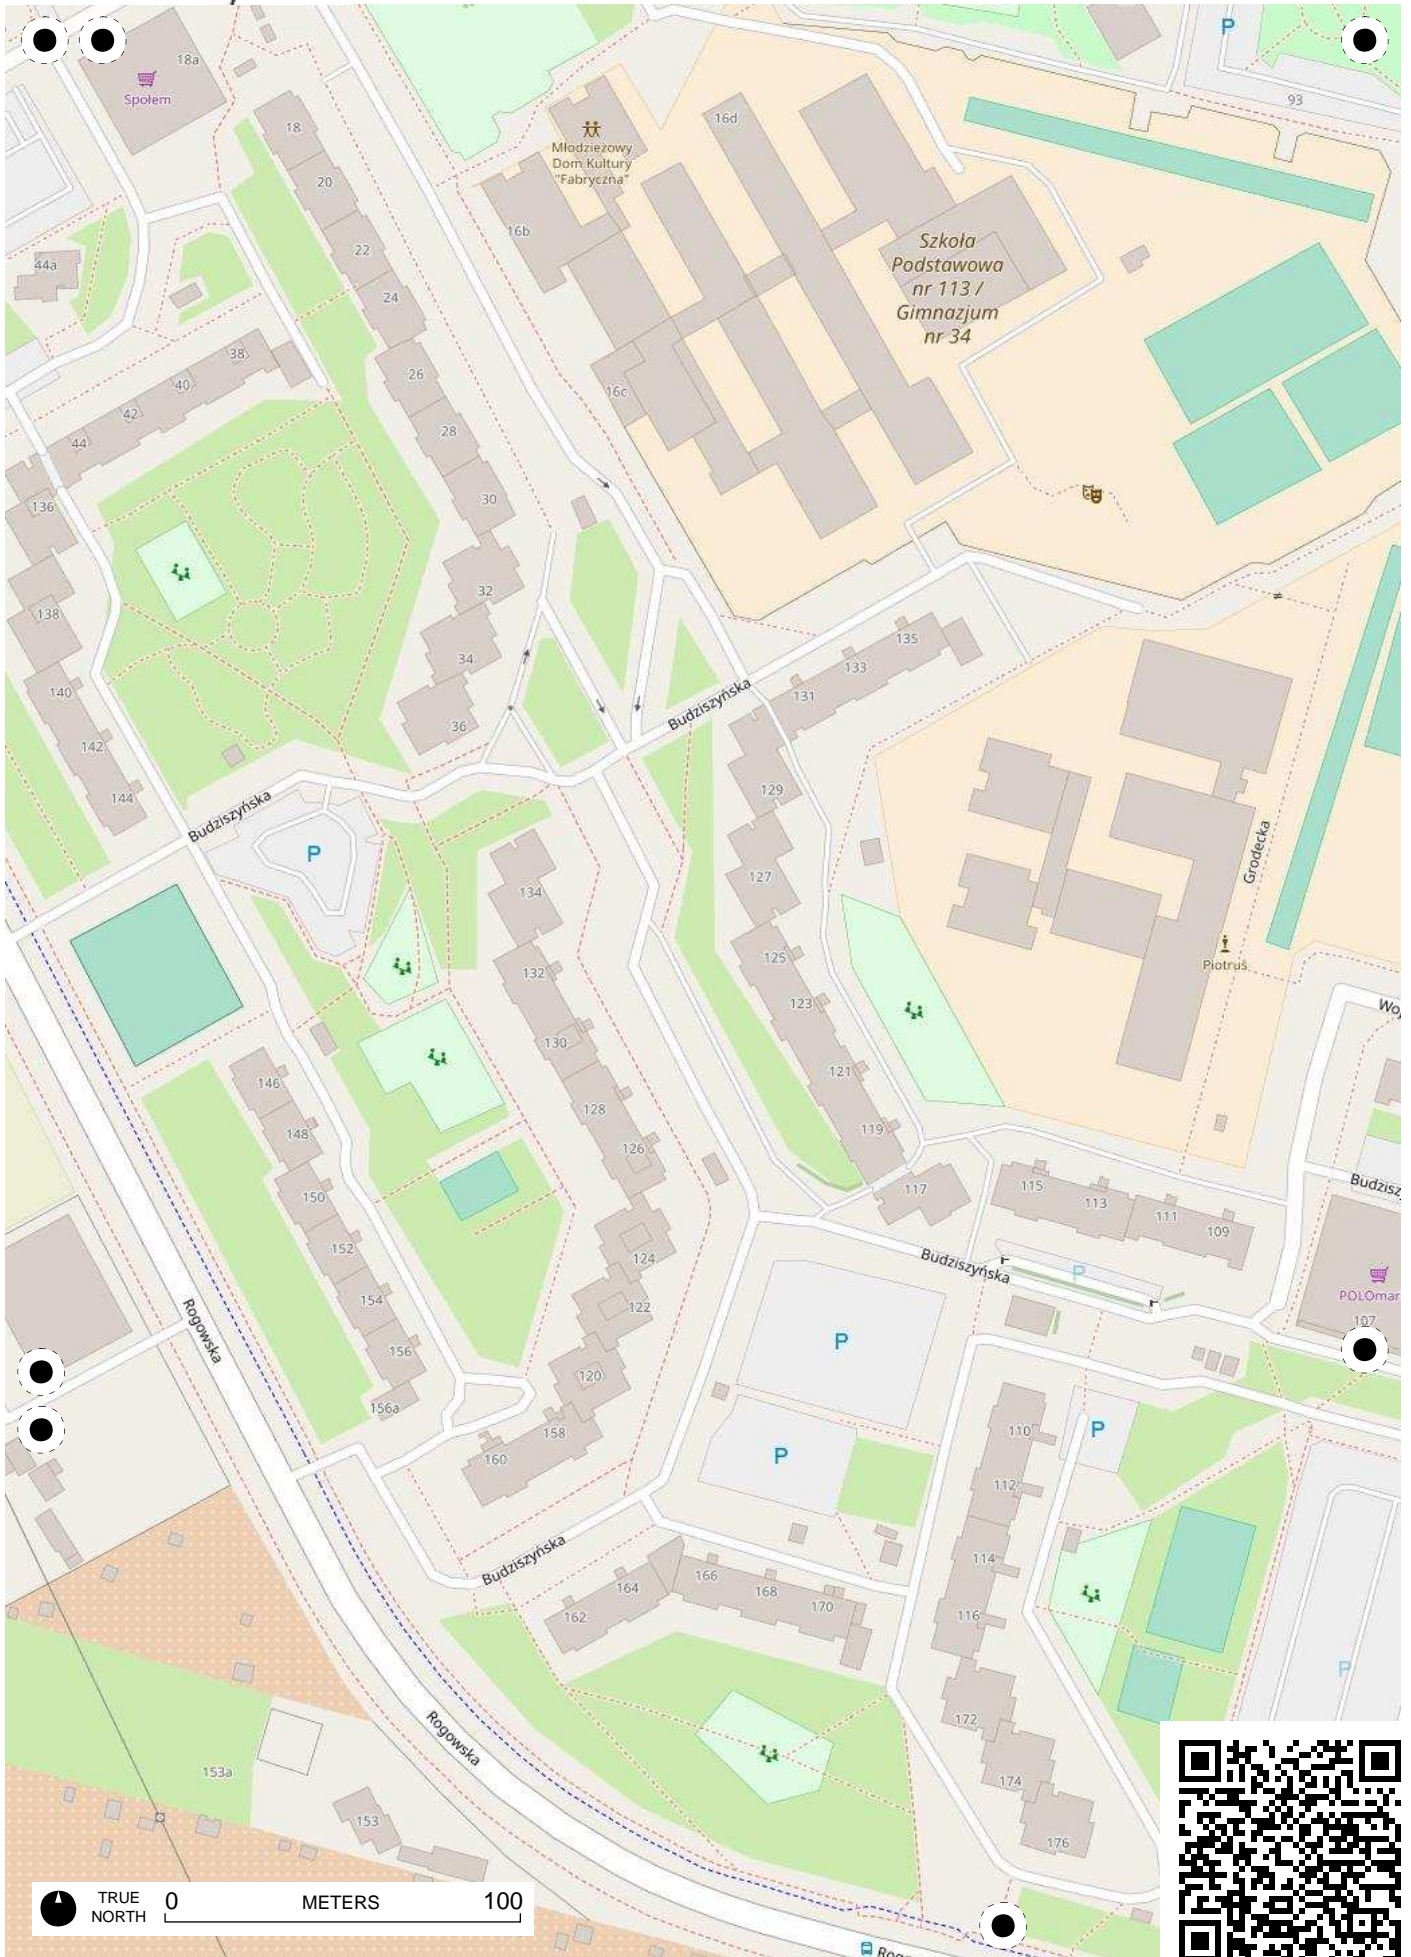

TRUE NORTH 0 METERS 900

TRUE NORTH 0 METERS 100

TRUE NORTH 0 METERS 100

TRUE NORTH 0 METERS 100

TRUE NORTH 0 METERS 100

TRUE NORTH 0 METERS 100

TRUE NORTH 0 METERS 100

TRUE NORTH 0 METERS 100

TRUE NORTH 0 METERS 100

TRUE NORTH 0 METERS 100

TRUE NORTH 0 METERS 100

TRUE NORTH 0 METERS 100

Ogród  
Działkowy  
Radość  
Życia, ROD  
Żłota Reneta,  
ROD Malina,  
ROD Wisienka

ROD Oświata

5  
94

5  
94

TRUE NORTH 0 METERS 100

TRUE NORTH 0 METERS 100

TRUE NORTH 0 METERS 100

TRUE NORTH 0 METERS 100

TRUE NORTH 0 METERS 100

TRUE NORTH 0 METERS 100

TRUE NORTH 0 METERS 100

TRUE NORTH 0 METERS 100

TRUE NORTH 0 METERS 100

TRUE NORTH 0 METERS 100