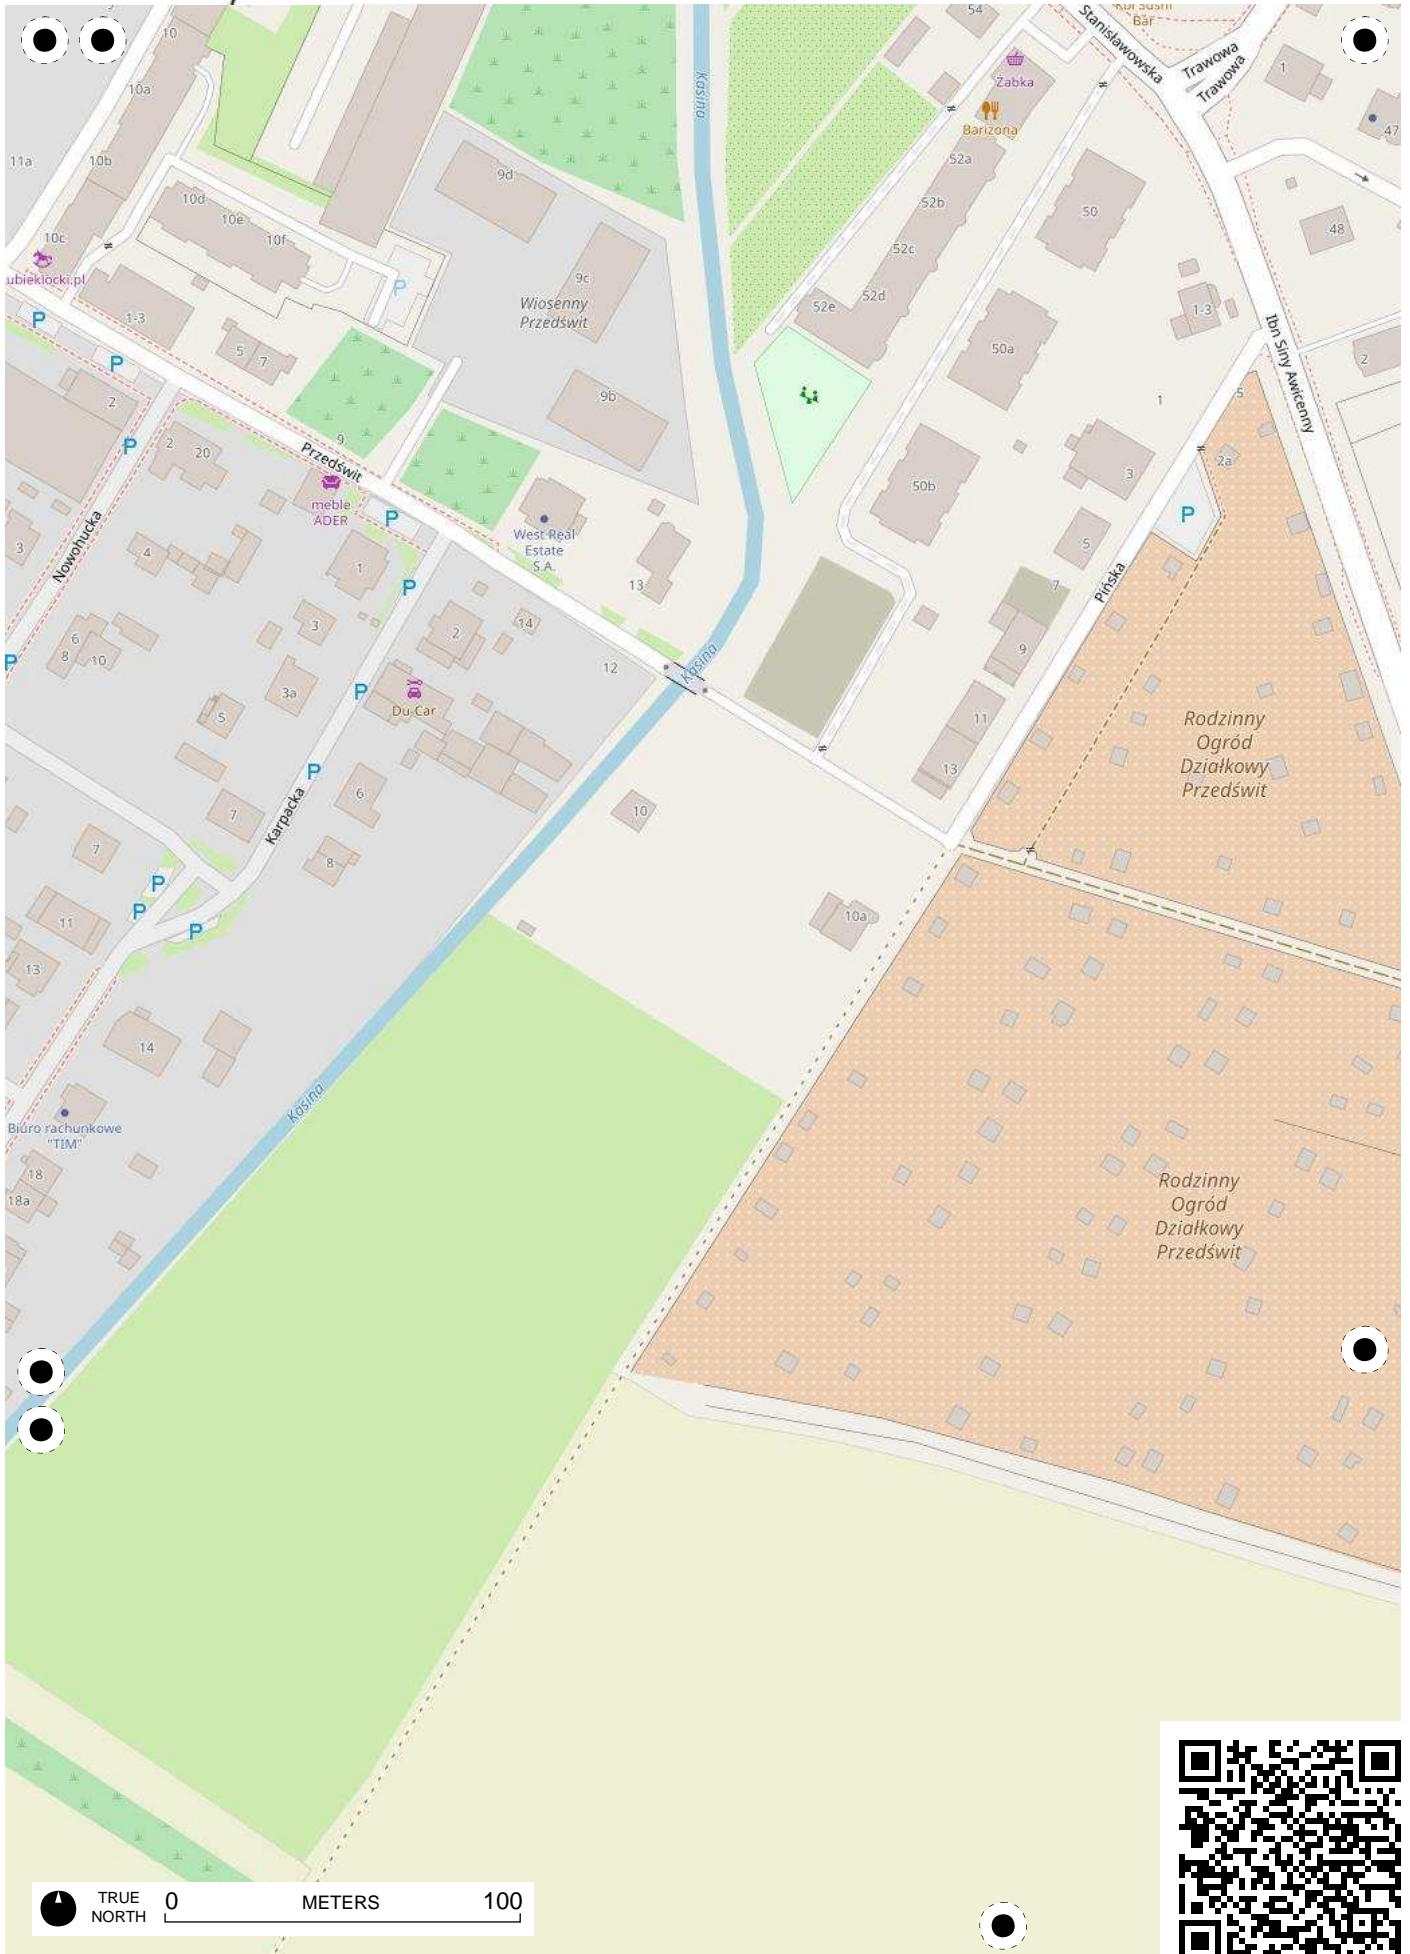

TRUE NORTH 0 METERS 900

TRUE NORTH 0 METERS 100

TRUE NORTH 0 METERS 100

TRUE NORTH 0 METERS 100

TRUE NORTH 0 METERS 100

TRUE NORTH 0 METERS 100

TRUE NORTH 0 METERS 100

TRUE NORTH 0 METERS 100

TRUE NORTH 0 METERS 100

TRUE NORTH 0 METERS 100

TRUE NORTH 0 METERS 100

TRUE NORTH 0 METERS 100

Ogród  
Działkowy  
Radość  
Życia, ROD  
Żłota Reneta,  
ROD Malina,  
ROD Wisienka

ROD Oświata

5  
94

5  
94

TRUE NORTH 0 METERS 100

TRUE NORTH 0 METERS 100

TRUE NORTH 0 METERS 100

TRUE NORTH 0 METERS 100

TRUE NORTH 0 METERS 100

TRUE NORTH 0 METERS 100

TRUE NORTH 0 METERS 100

TRUE NORTH 0 METERS 100

TRUE NORTH 0 METERS 100

TRUE NORTH 0 METERS 100