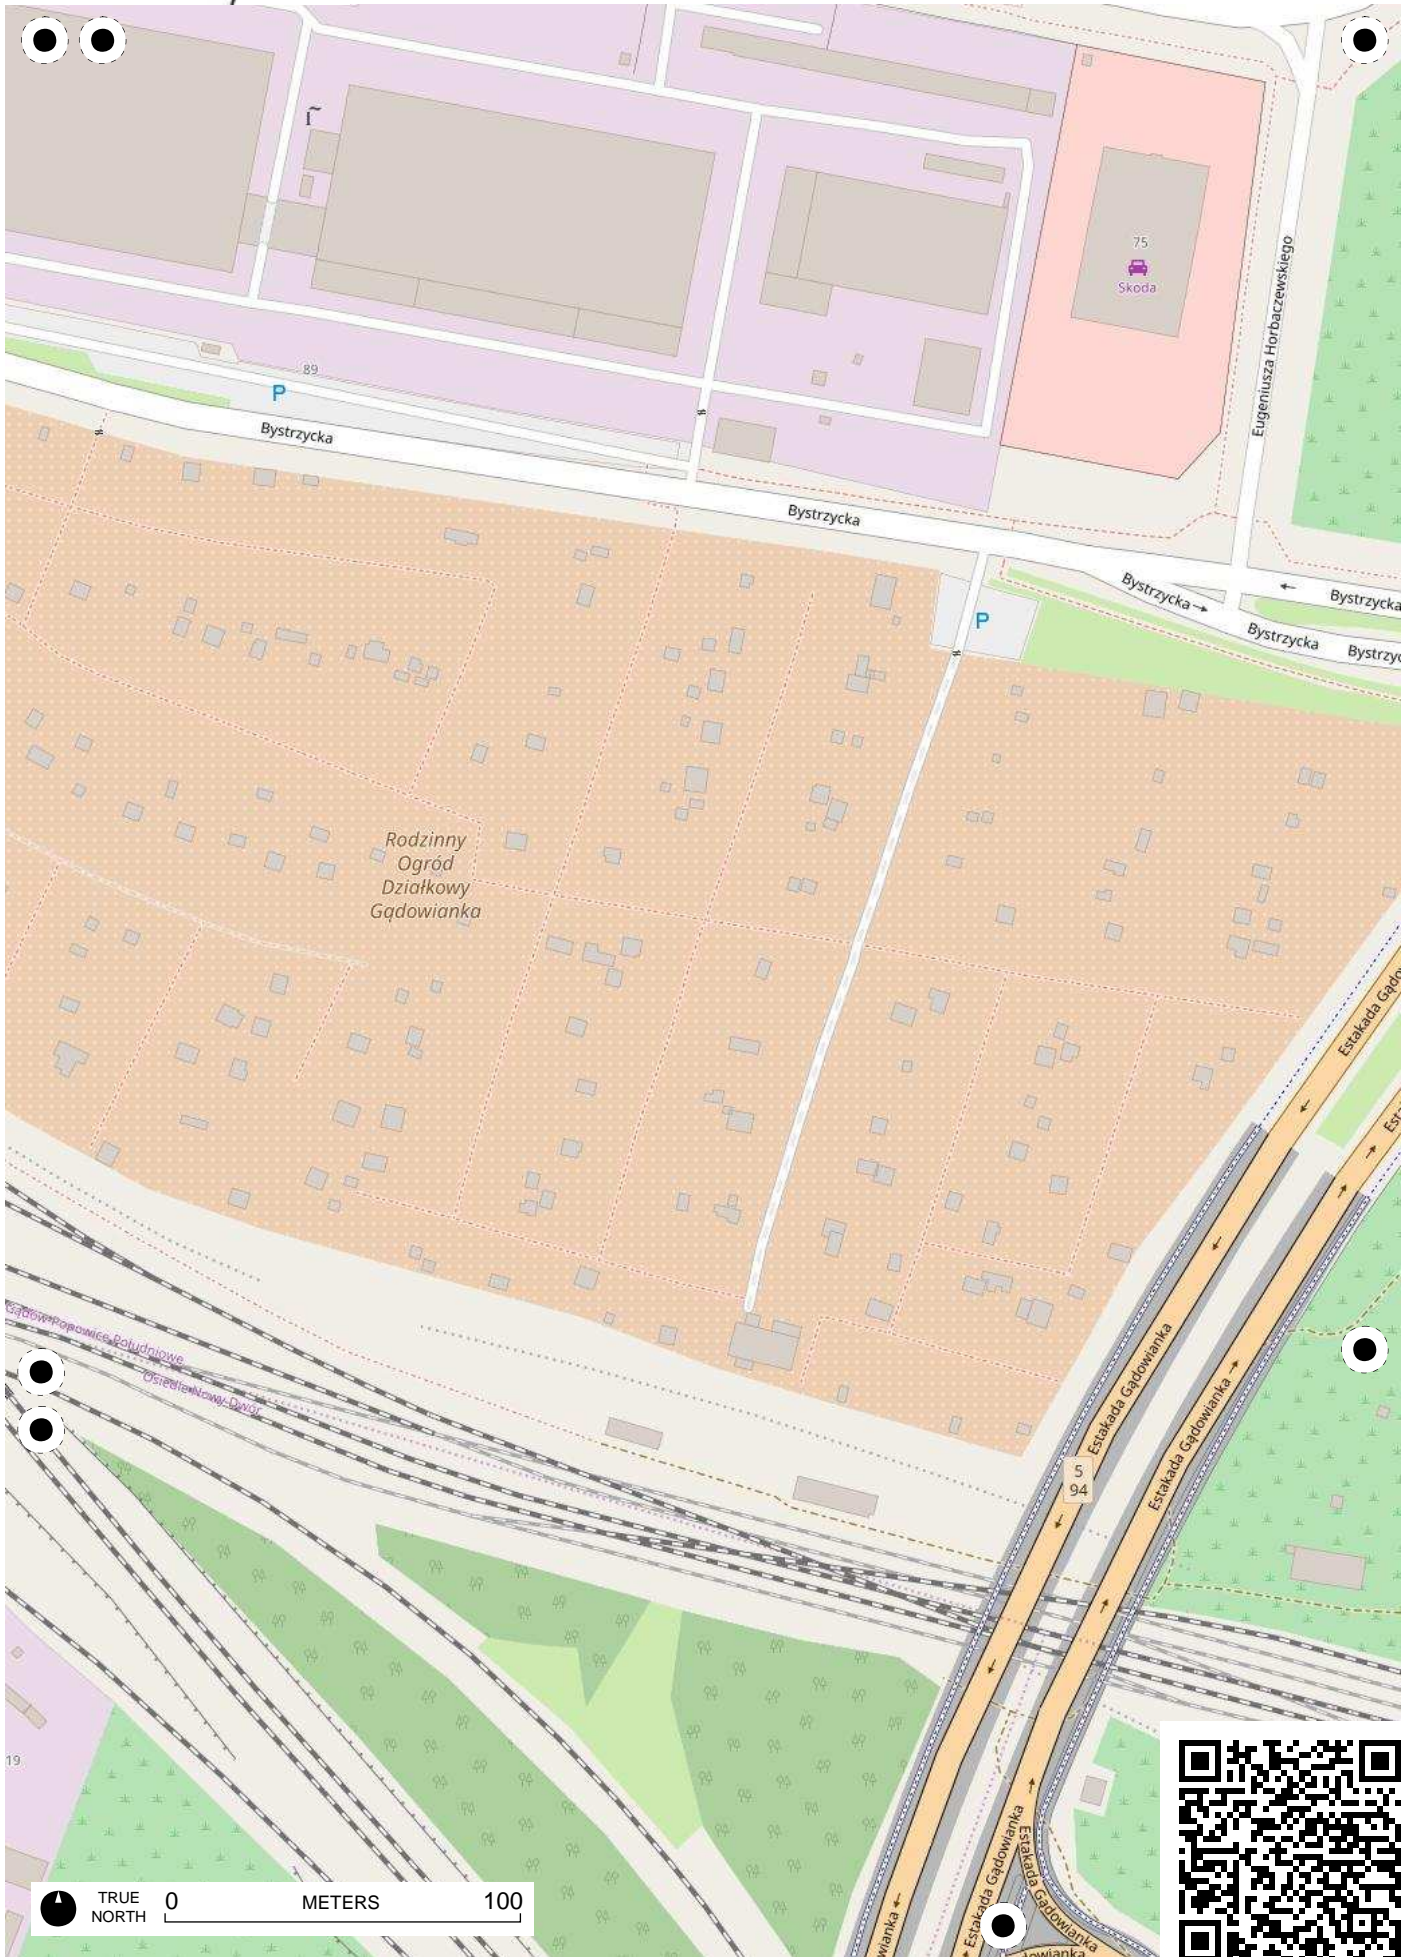

TRUE NORTH 0 METERS 900

TRUE NORTH 0 METERS 100

TRUE NORTH 0 METERS 100

TRUE NORTH 0 METERS 100

TRUE NORTH 0 METERS 100

TRUE NORTH 0 METERS 100

TRUE NORTH 0 METERS 100

TRUE NORTH 0 METERS 100

TRUE NORTH 0 METERS 100

TRUE NORTH 0 METERS 100

TRUE NORTH 0 METERS 100

TRUE NORTH 0 METERS 100

Ogród  
Działkowy  
Radość  
Życia, ROD  
Żłota Reneta,  
ROD Malina,  
ROD Wisienka

ROD Oświata

5  
94

5  
94

TRUE NORTH 0 METERS 100

TRUE NORTH 0 METERS 100

TRUE NORTH 0 METERS 100

TRUE NORTH 0 METERS 100

TRUE NORTH 0 METERS 100

TRUE NORTH 0 METERS 100

TRUE NORTH 0 METERS 100

TRUE NORTH 0 METERS 100