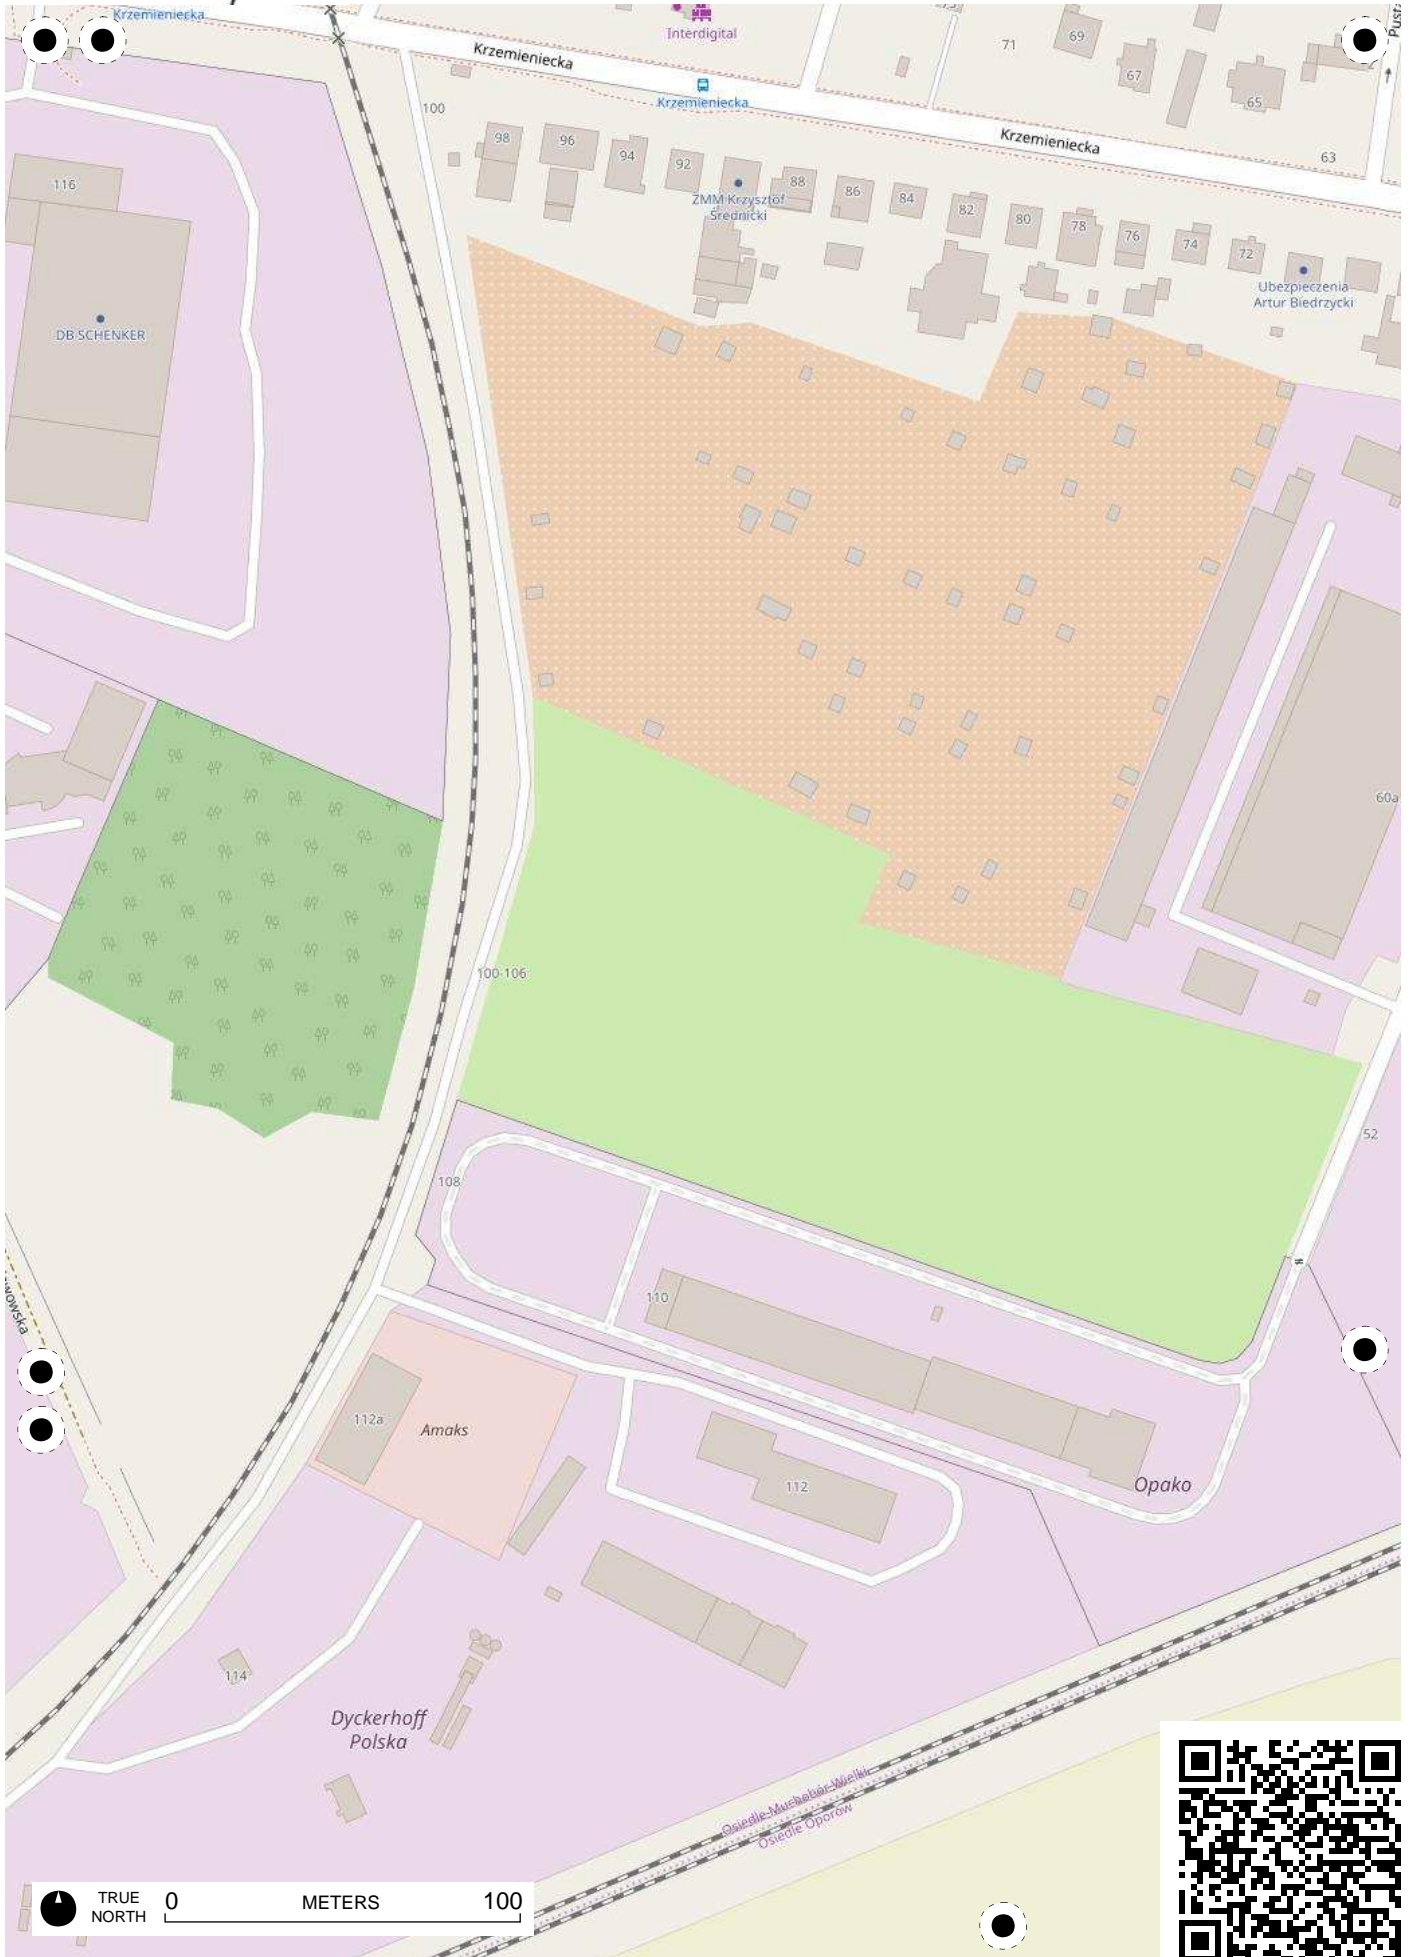

TRUE NORTH 0 METERS 900

TRUE NORTH 0 METERS 100

TRUE NORTH 0 METERS 100

TRUE NORTH 0 METERS 100

TRUE NORTH 0 METERS 100

TRUE NORTH 0 METERS 100

TRUE NORTH 0 METERS 100

TRUE NORTH 0 METERS 100

TRUE NORTH 0 METERS 100

TRUE NORTH 0 METERS 100

TRUE NORTH 0 METERS 100

TRUE NORTH 0 METERS 100

Ogród  
Działkowy  
Radość  
Życia, ROD  
Żłota Reneta,  
ROD Malina,  
ROD Wisienka

ROD Oświata

5  
94

5  
94

TRUE NORTH 0 METERS 100

TRUE NORTH 0 METERS 100

TRUE NORTH 0 METERS 100

TRUE NORTH 0 METERS 100

TRUE NORTH 0 METERS 100

TRUE NORTH 0 METERS 100

TRUE NORTH 0 METERS 100

TRUE NORTH 0 METERS 100

TRUE NORTH 0 METERS 100

TRUE NORTH 0 METERS 100