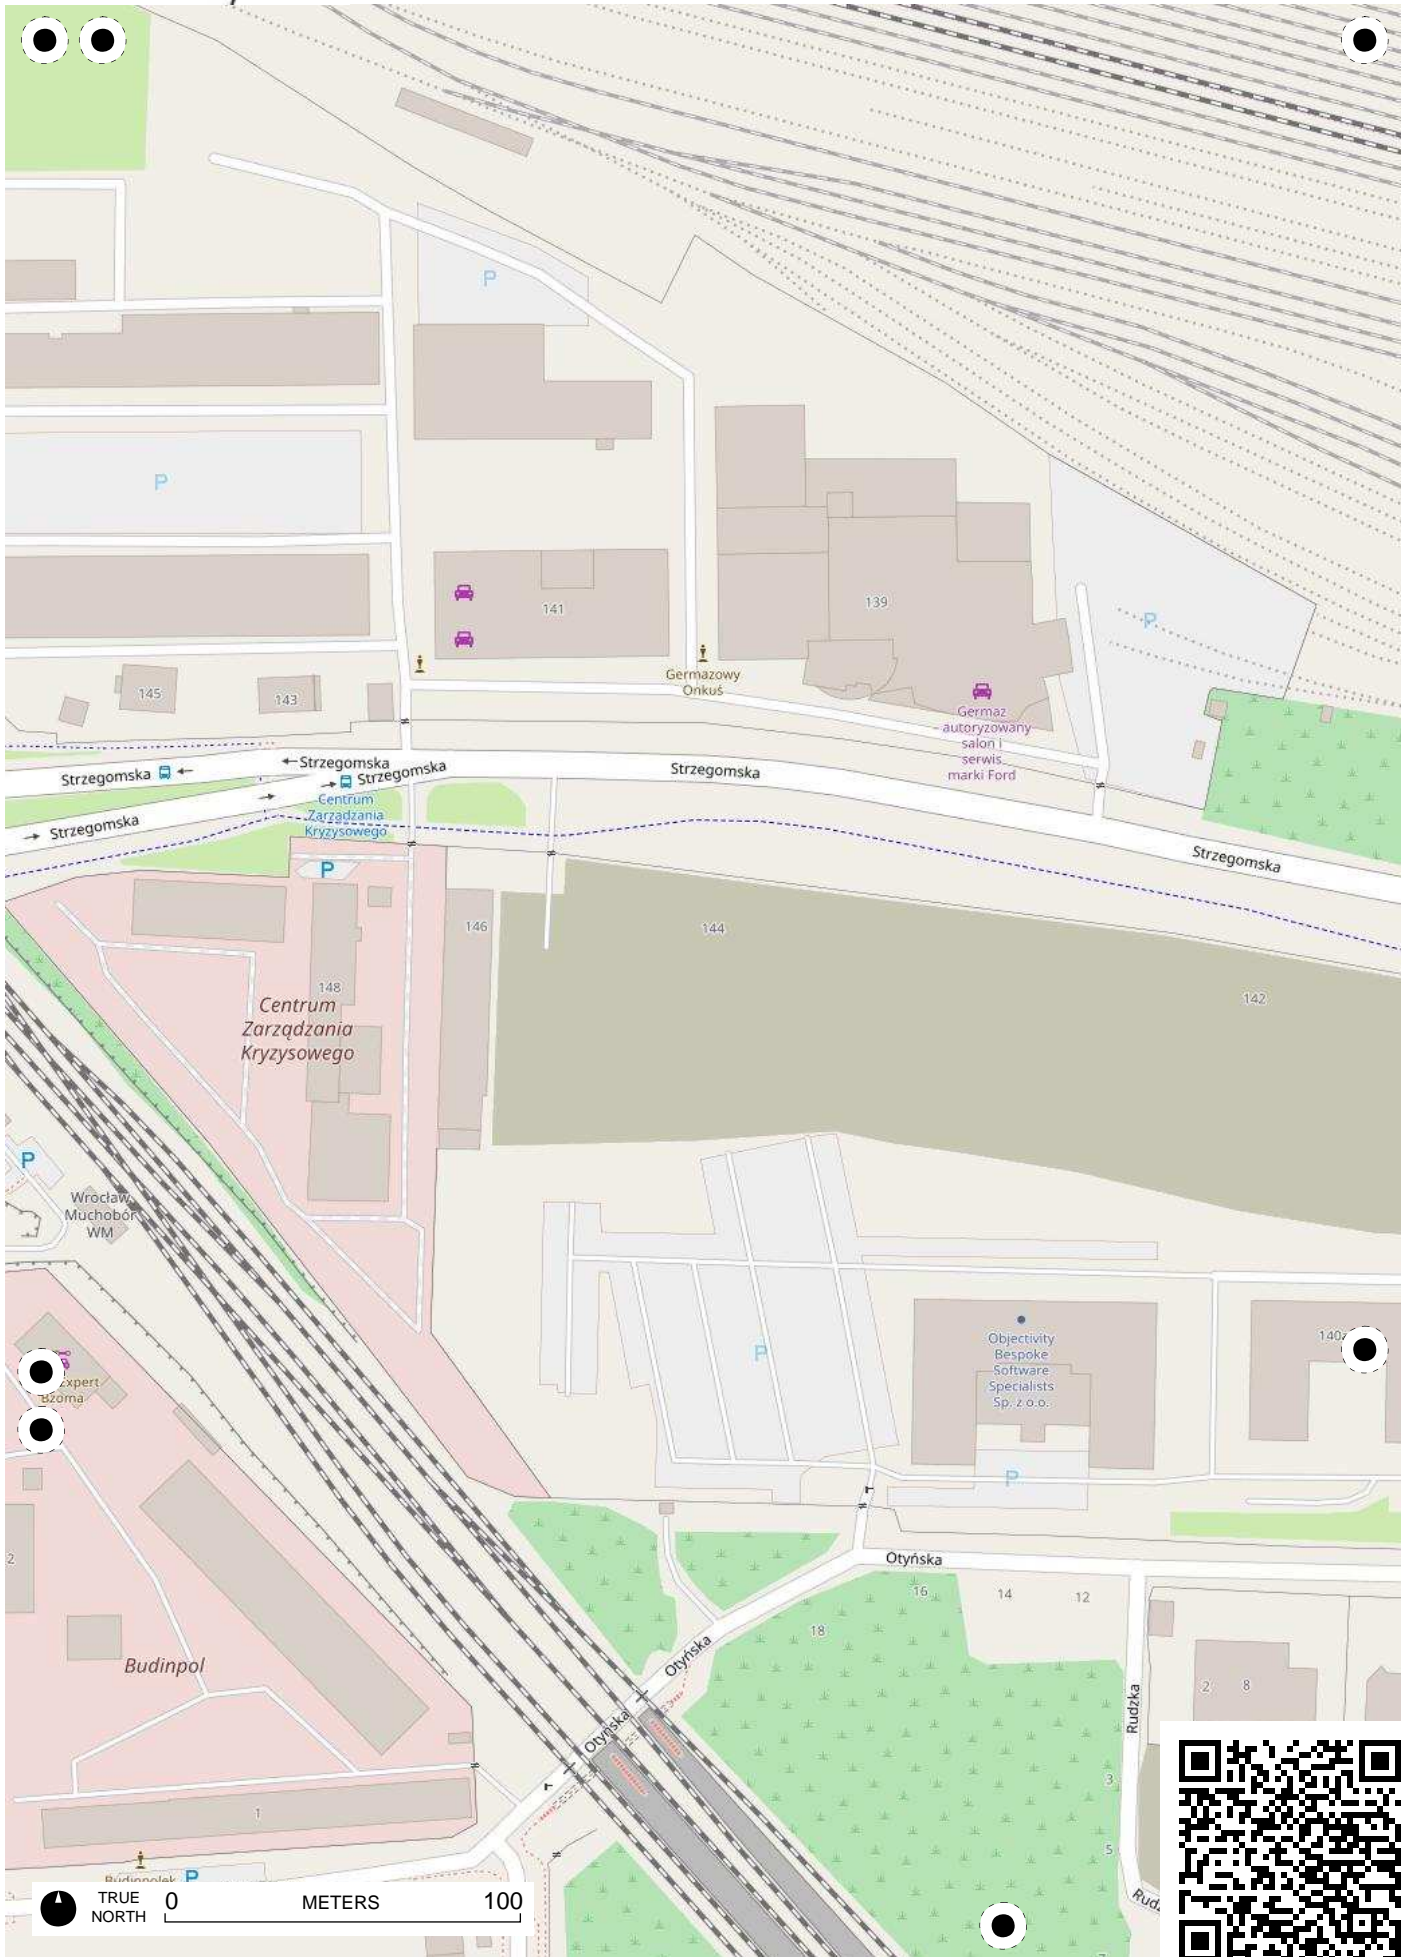

TRUE NORTH 0 METERS 900

TRUE NORTH 0 METERS 100

TRUE NORTH 0 METERS 100

TRUE NORTH 0 METERS 100

TRUE NORTH 0 METERS 100

TRUE NORTH 0 METERS 100

TRUE NORTH 0 METERS 100

TRUE NORTH 0 METERS 100

TRUE NORTH 0 METERS 100

TRUE NORTH 0 METERS 100

TRUE NORTH 0 METERS 100

TRUE NORTH 0 METERS 100

Ogród  
Działkowy  
Radość  
Życia, ROD  
Żłota Reneta,  
ROD Malina,  
ROD Wisienka

ROD Oświata

5  
94

5  
94

TRUE NORTH 0 METERS 100

TRUE NORTH 0 METERS 100

TRUE NORTH 0 METERS 100

TRUE NORTH 0 METERS 100

TRUE NORTH 0 METERS 100

TRUE NORTH 0 METERS 100

TRUE NORTH 0 METERS 100

TRUE NORTH 0 METERS 100

TRUE NORTH 0 METERS 100

TRUE NORTH 0 METERS 100