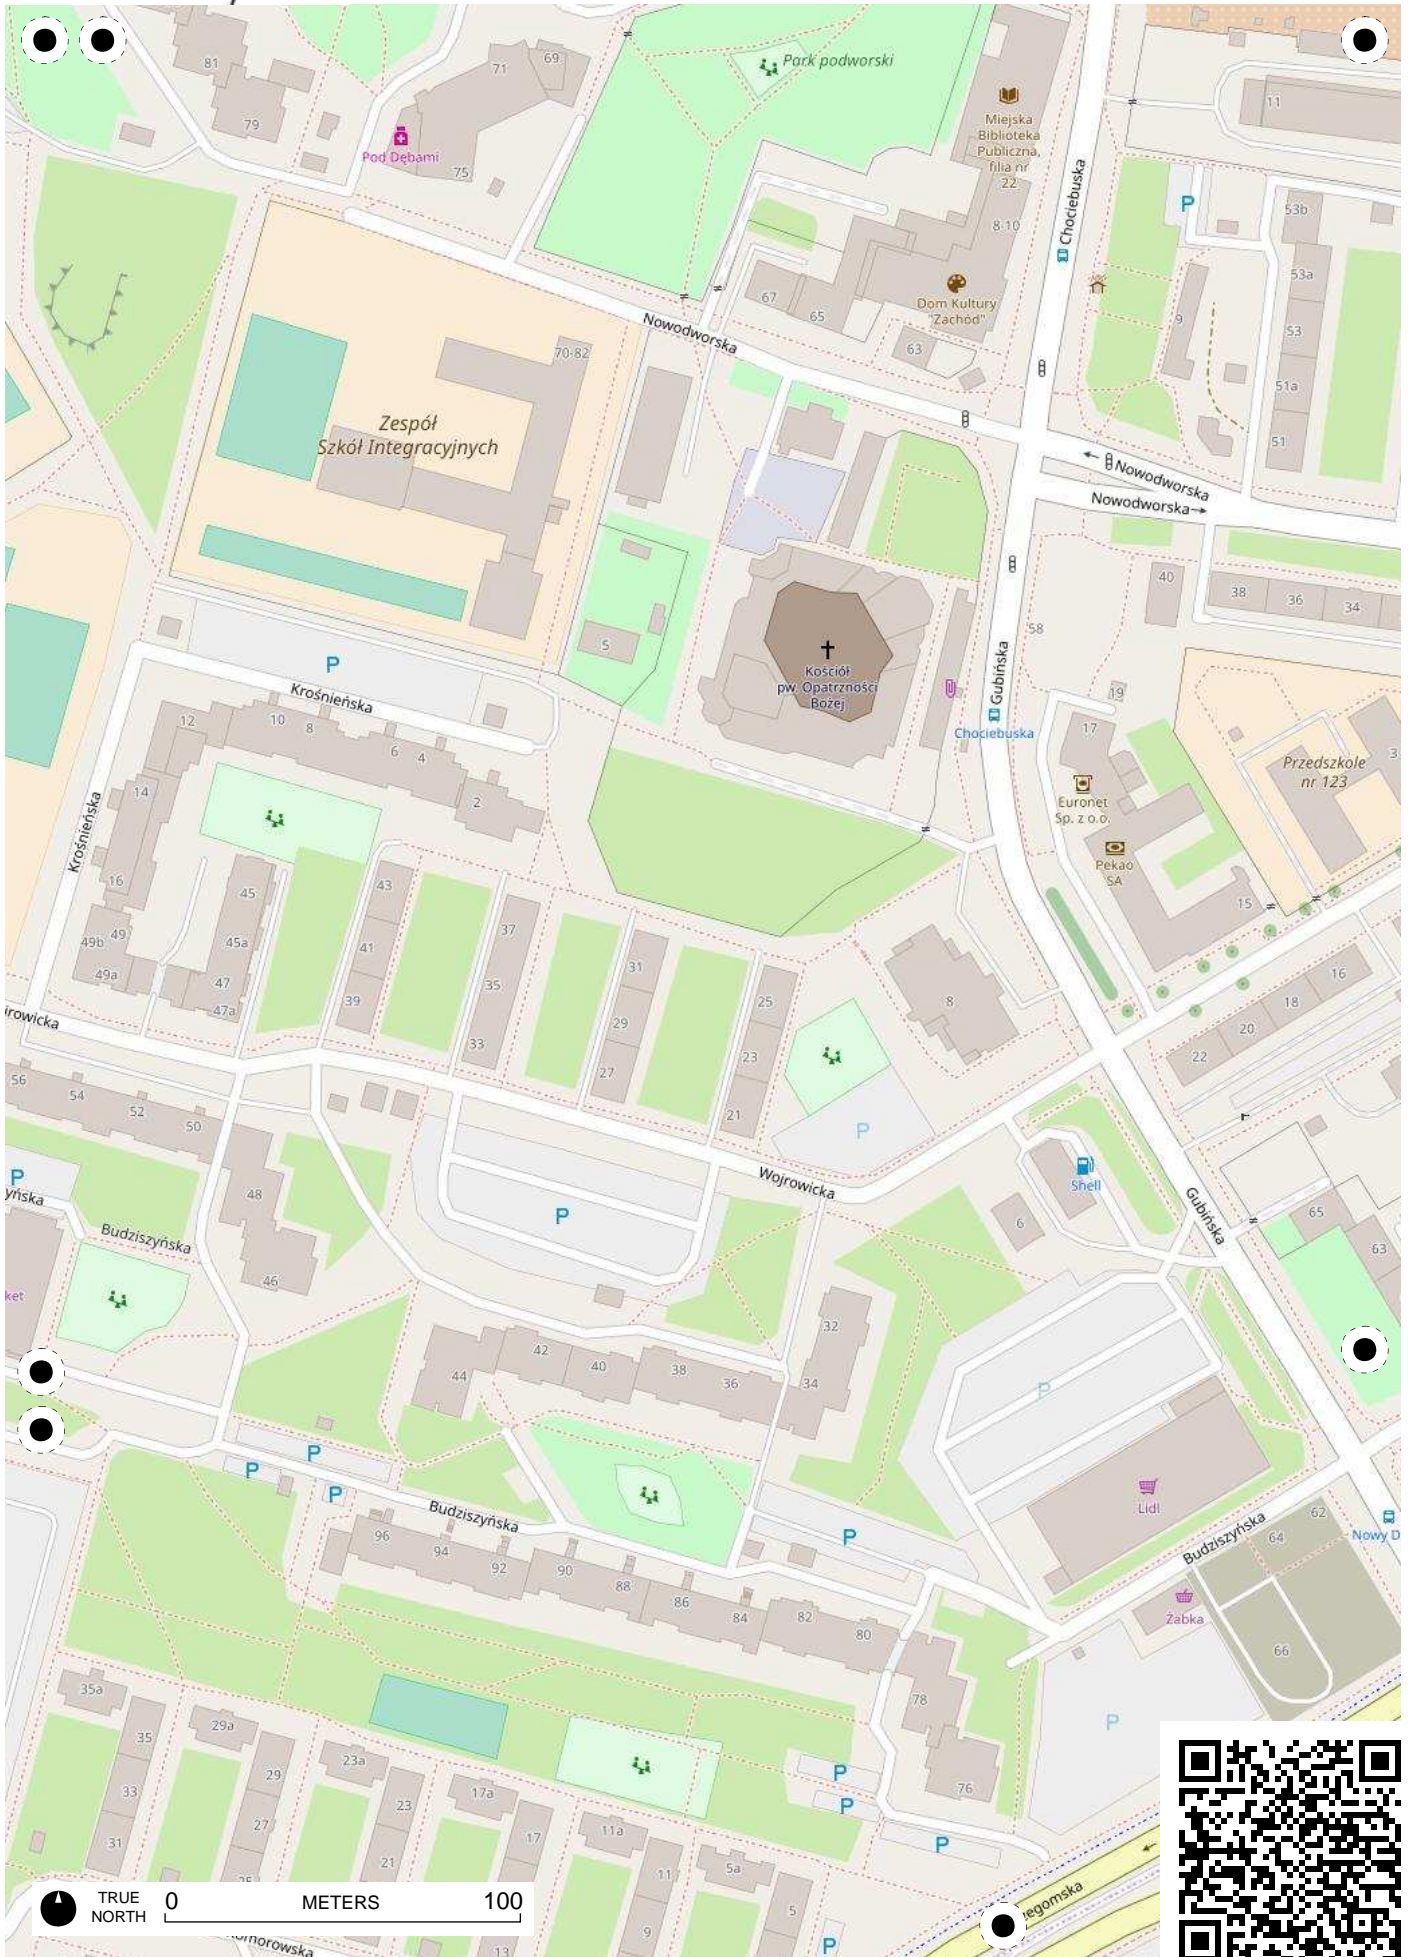

TRUE NORTH 0 METERS 900

TRUE NORTH 0 METERS 100

TRUE NORTH 0 METERS 100

TRUE NORTH 0 METERS 100

TRUE NORTH 0 METERS 100

TRUE NORTH 0 METERS 100

TRUE NORTH 0 METERS 100

TRUE NORTH 0 METERS 100

TRUE NORTH 0 METERS 100

TRUE NORTH 0 METERS 100

TRUE NORTH 0 METERS 100

TRUE NORTH 0 METERS 100

Ogród  
Działkowy  
Radość  
Życia, ROD  
Żłota Reneta,  
ROD Malina,  
ROD Wisienka

ROD Oświata

5  
94

5  
94

TRUE NORTH 0 METERS 100

TRUE NORTH 0 METERS 100

TRUE NORTH 0 METERS 100

TRUE NORTH 0 METERS 100

TRUE NORTH 0 METERS 100

TRUE NORTH 0 METERS 100

TRUE NORTH 0 METERS 100

TRUE NORTH 0 METERS 100

TRUE NORTH 0 METERS 100

TRUE NORTH 0 METERS 100