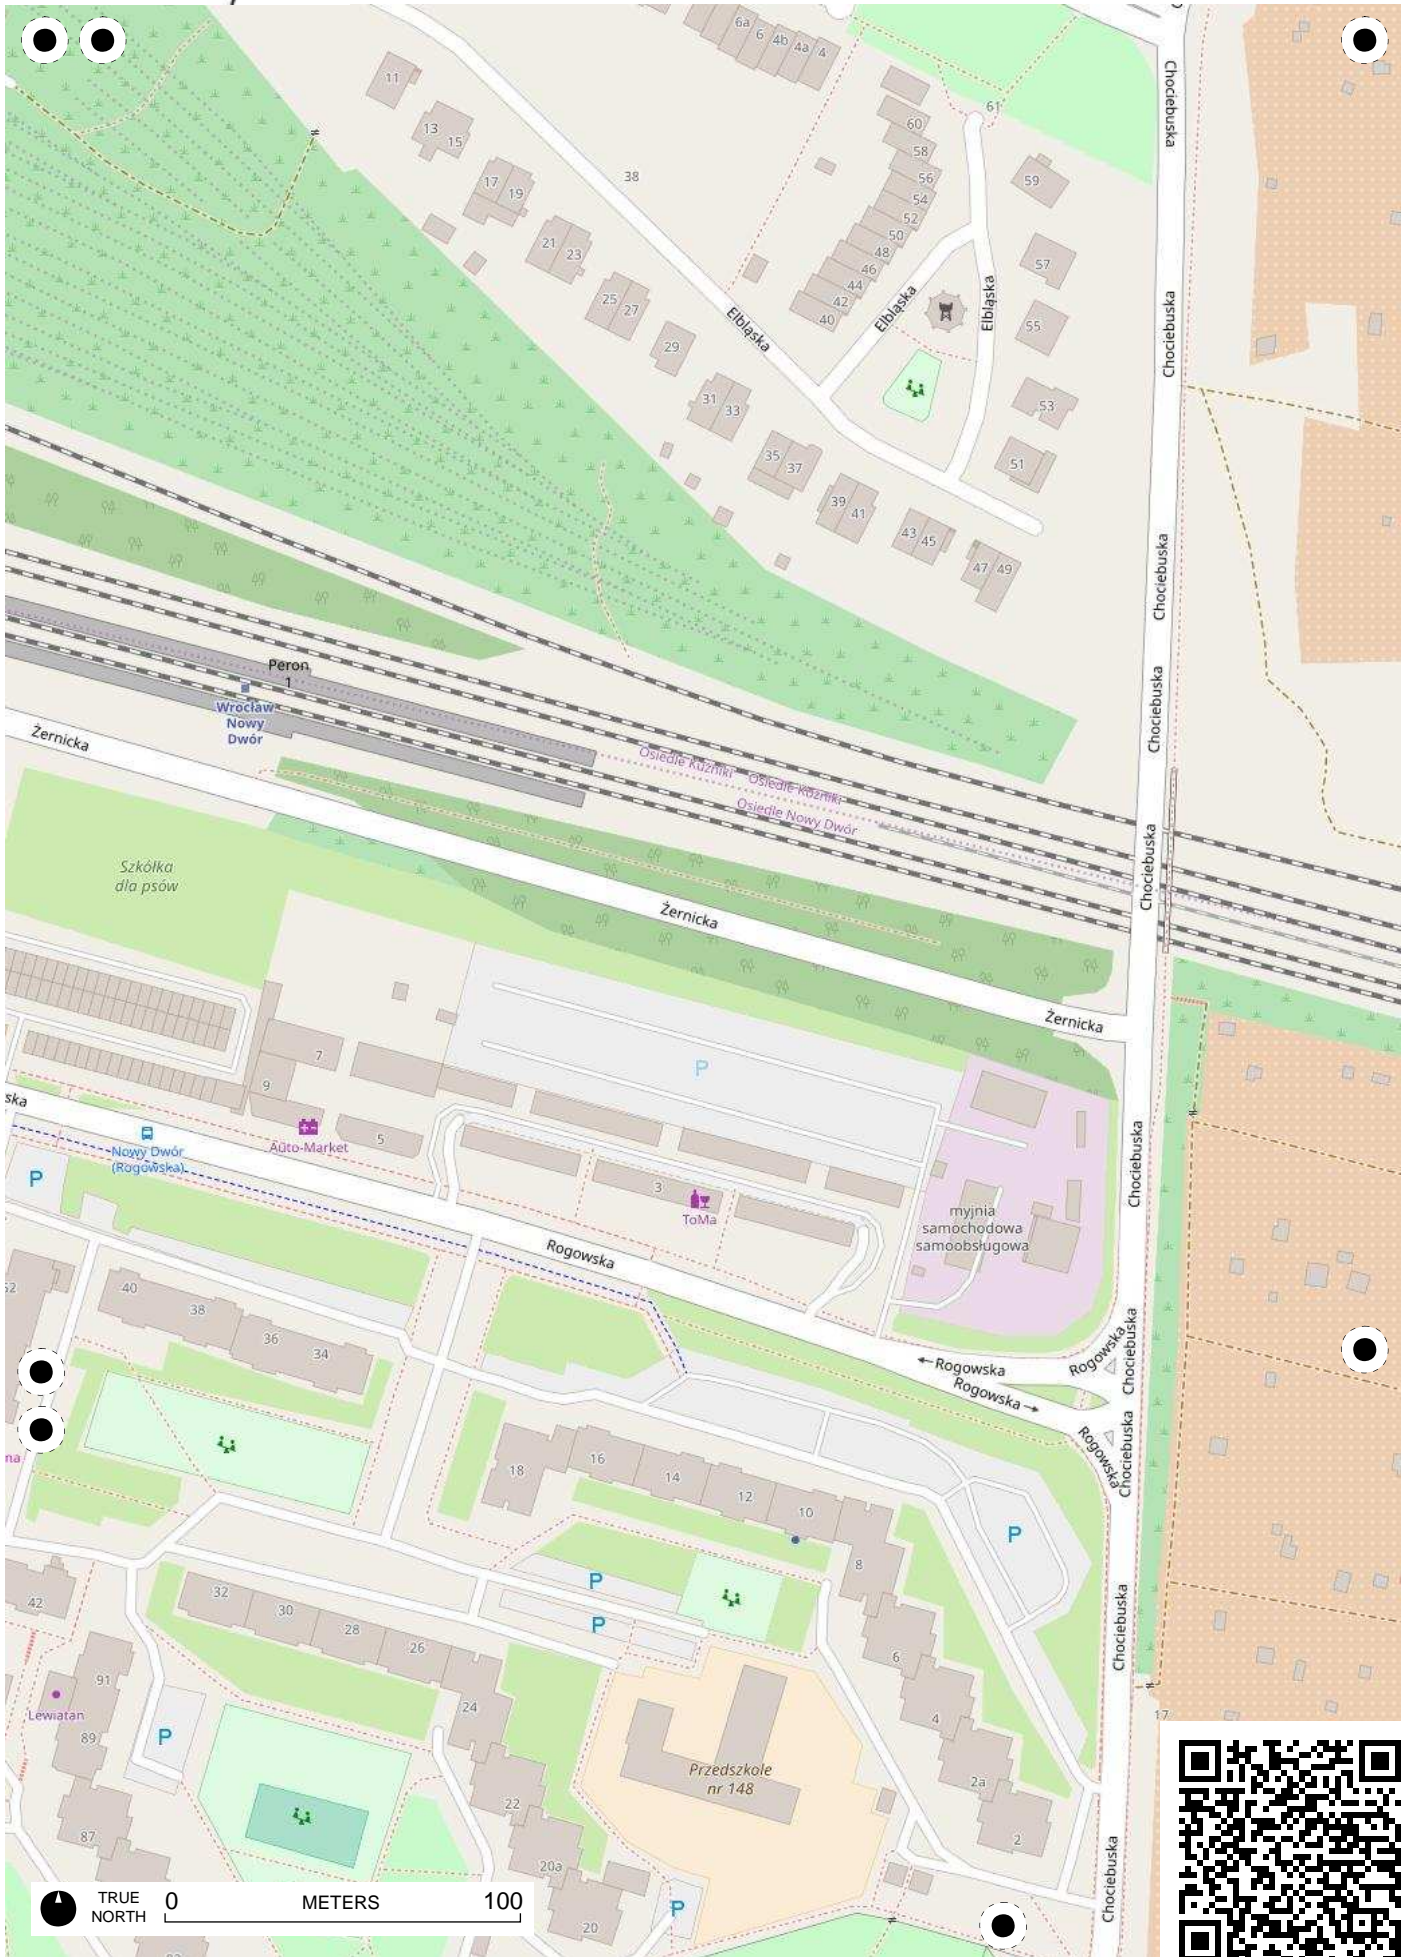

TRUE NORTH 0 METERS 900

TRUE NORTH 0 METERS 100

TRUE NORTH 0 METERS 100

TRUE NORTH 0 METERS 100

TRUE NORTH 0 METERS 100

TRUE NORTH 0 METERS 100

TRUE NORTH 0 METERS 100

TRUE NORTH 0 METERS 100

TRUE NORTH 0 METERS 100

TRUE NORTH 0 METERS 100

TRUE NORTH 0 METERS 100

TRUE NORTH 0 METERS 100

Ogród  
Działkowy  
Radość  
Życia, ROD  
Żłota Reneta,  
ROD Malina,  
ROD Wisienka

ROD Oświata

5  
94

5  
94

TRUE NORTH 0 METERS 100

TRUE NORTH 0 METERS 100

TRUE NORTH 0 METERS 100

TRUE NORTH 0 METERS 100

TRUE NORTH 0 METERS 100

TRUE NORTH 0 METERS 100

TRUE NORTH 0 METERS 100

TRUE NORTH 0 METERS 100

TRUE NORTH 0 METERS 100

TRUE NORTH 0 METERS 100