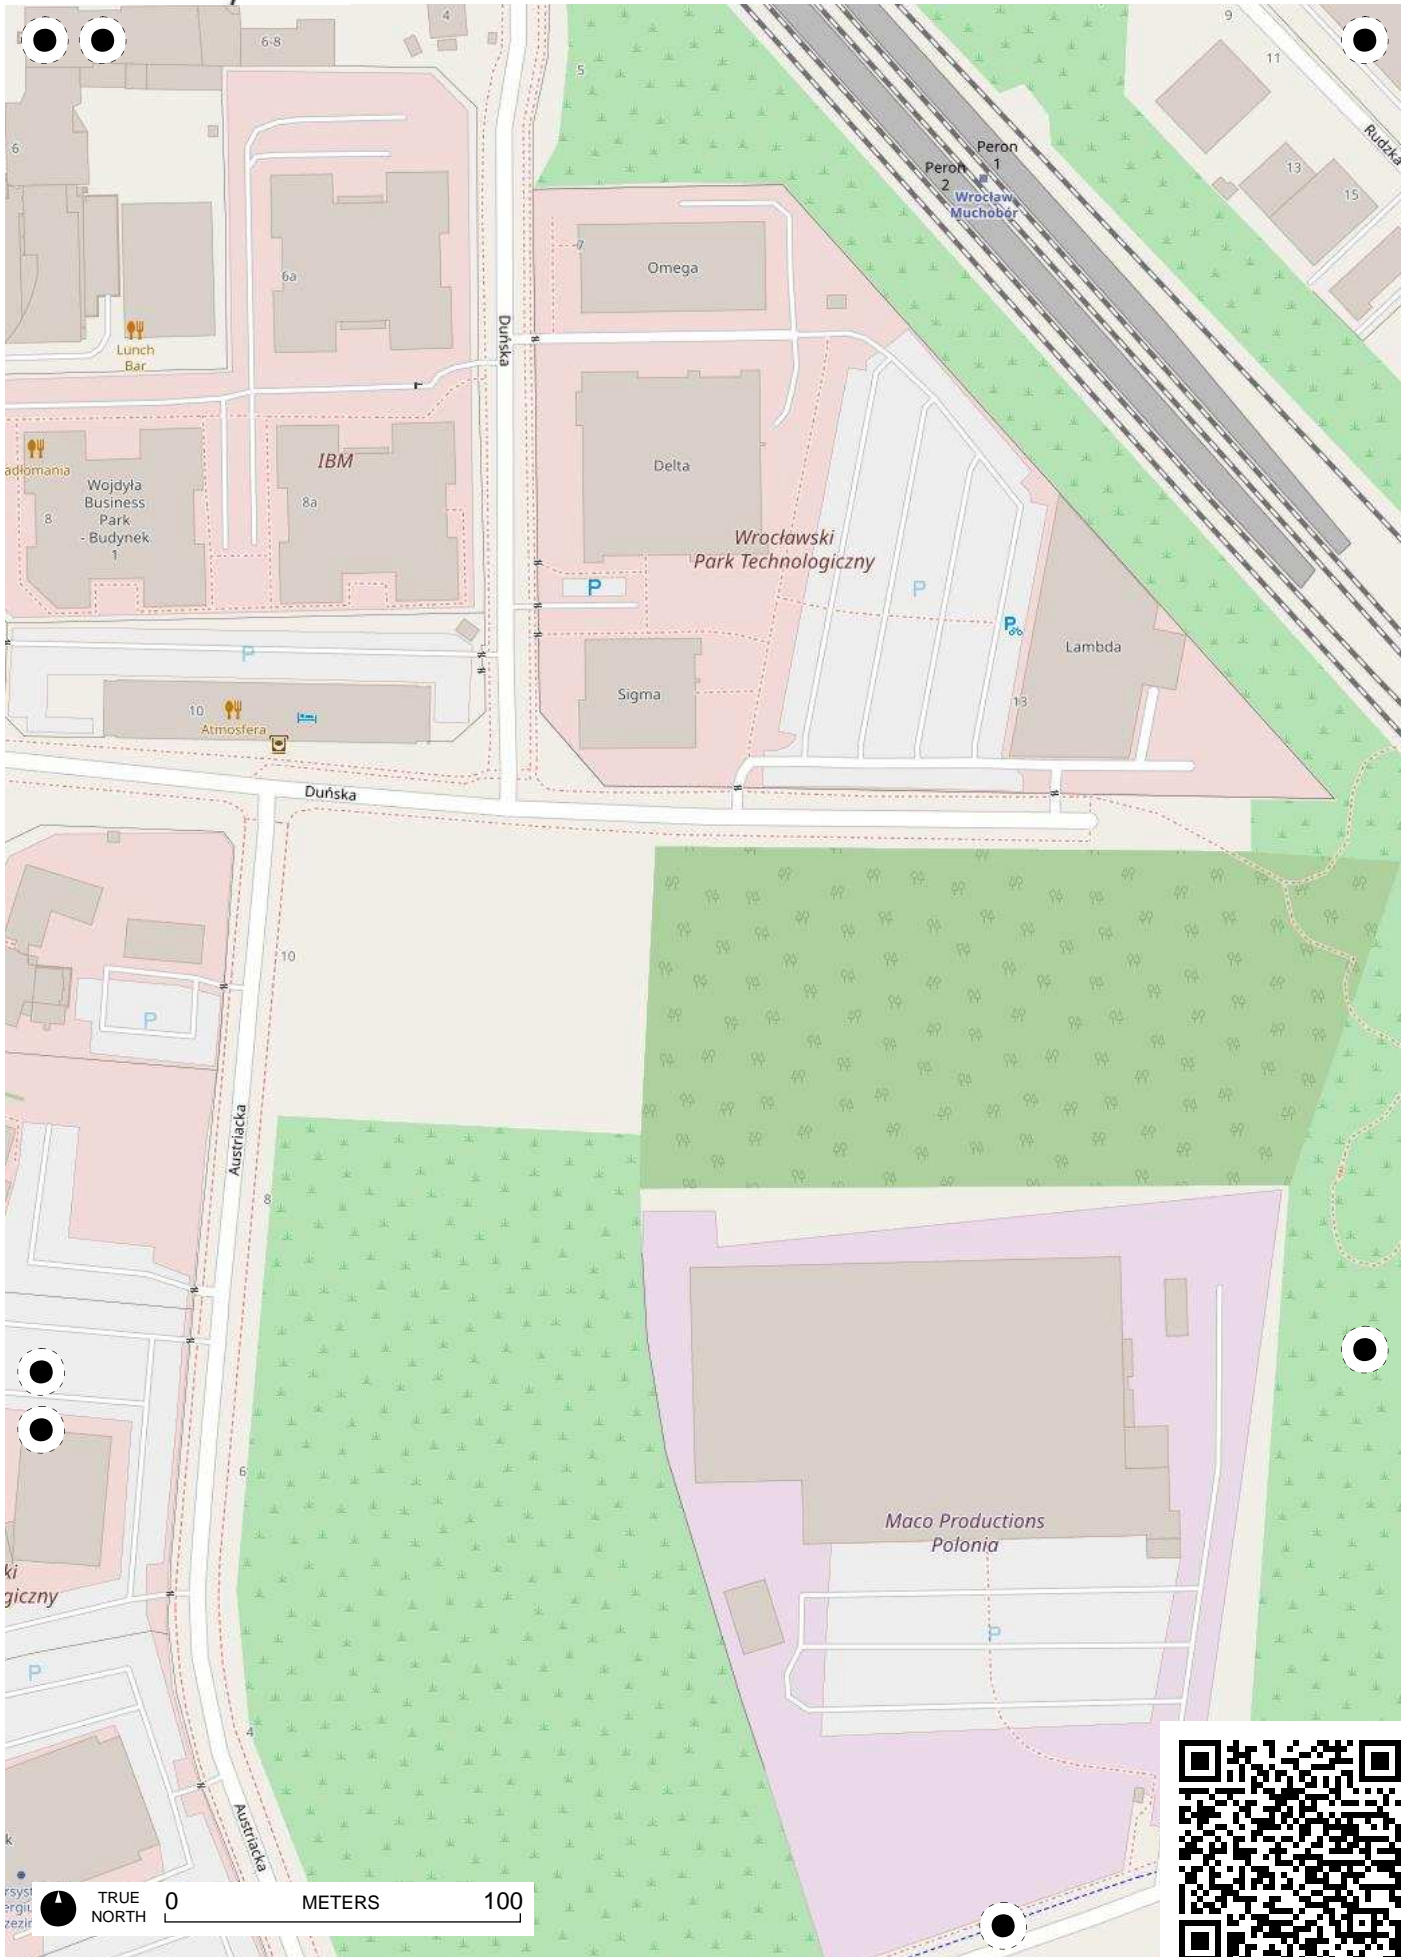

TRUE NORTH 0 METERS 900

TRUE NORTH 0 METERS 100

TRUE NORTH 0 METERS 100

TRUE NORTH 0 METERS 100

TRUE NORTH 0 METERS 100

TRUE NORTH 0 METERS 100

TRUE NORTH 0 METERS 100

TRUE NORTH 0 METERS 100

TRUE NORTH 0 METERS 100

TRUE NORTH 0 METERS 100

TRUE NORTH 0 METERS 100

TRUE NORTH 0 METERS 100

Ogród  
Działkowy  
Radość  
Życia, ROD  
Żłota Reneta,  
ROD Malina,  
ROD Wisienka

ROD Oświata

5  
94

5  
94

TRUE NORTH 0 METERS 100

TRUE NORTH 0 METERS 100

TRUE NORTH 0 METERS 100

TRUE NORTH 0 METERS 100

TRUE NORTH 0 METERS 100

TRUE NORTH 0 METERS 100

TRUE NORTH 0 METERS 100

TRUE NORTH 0 METERS 100