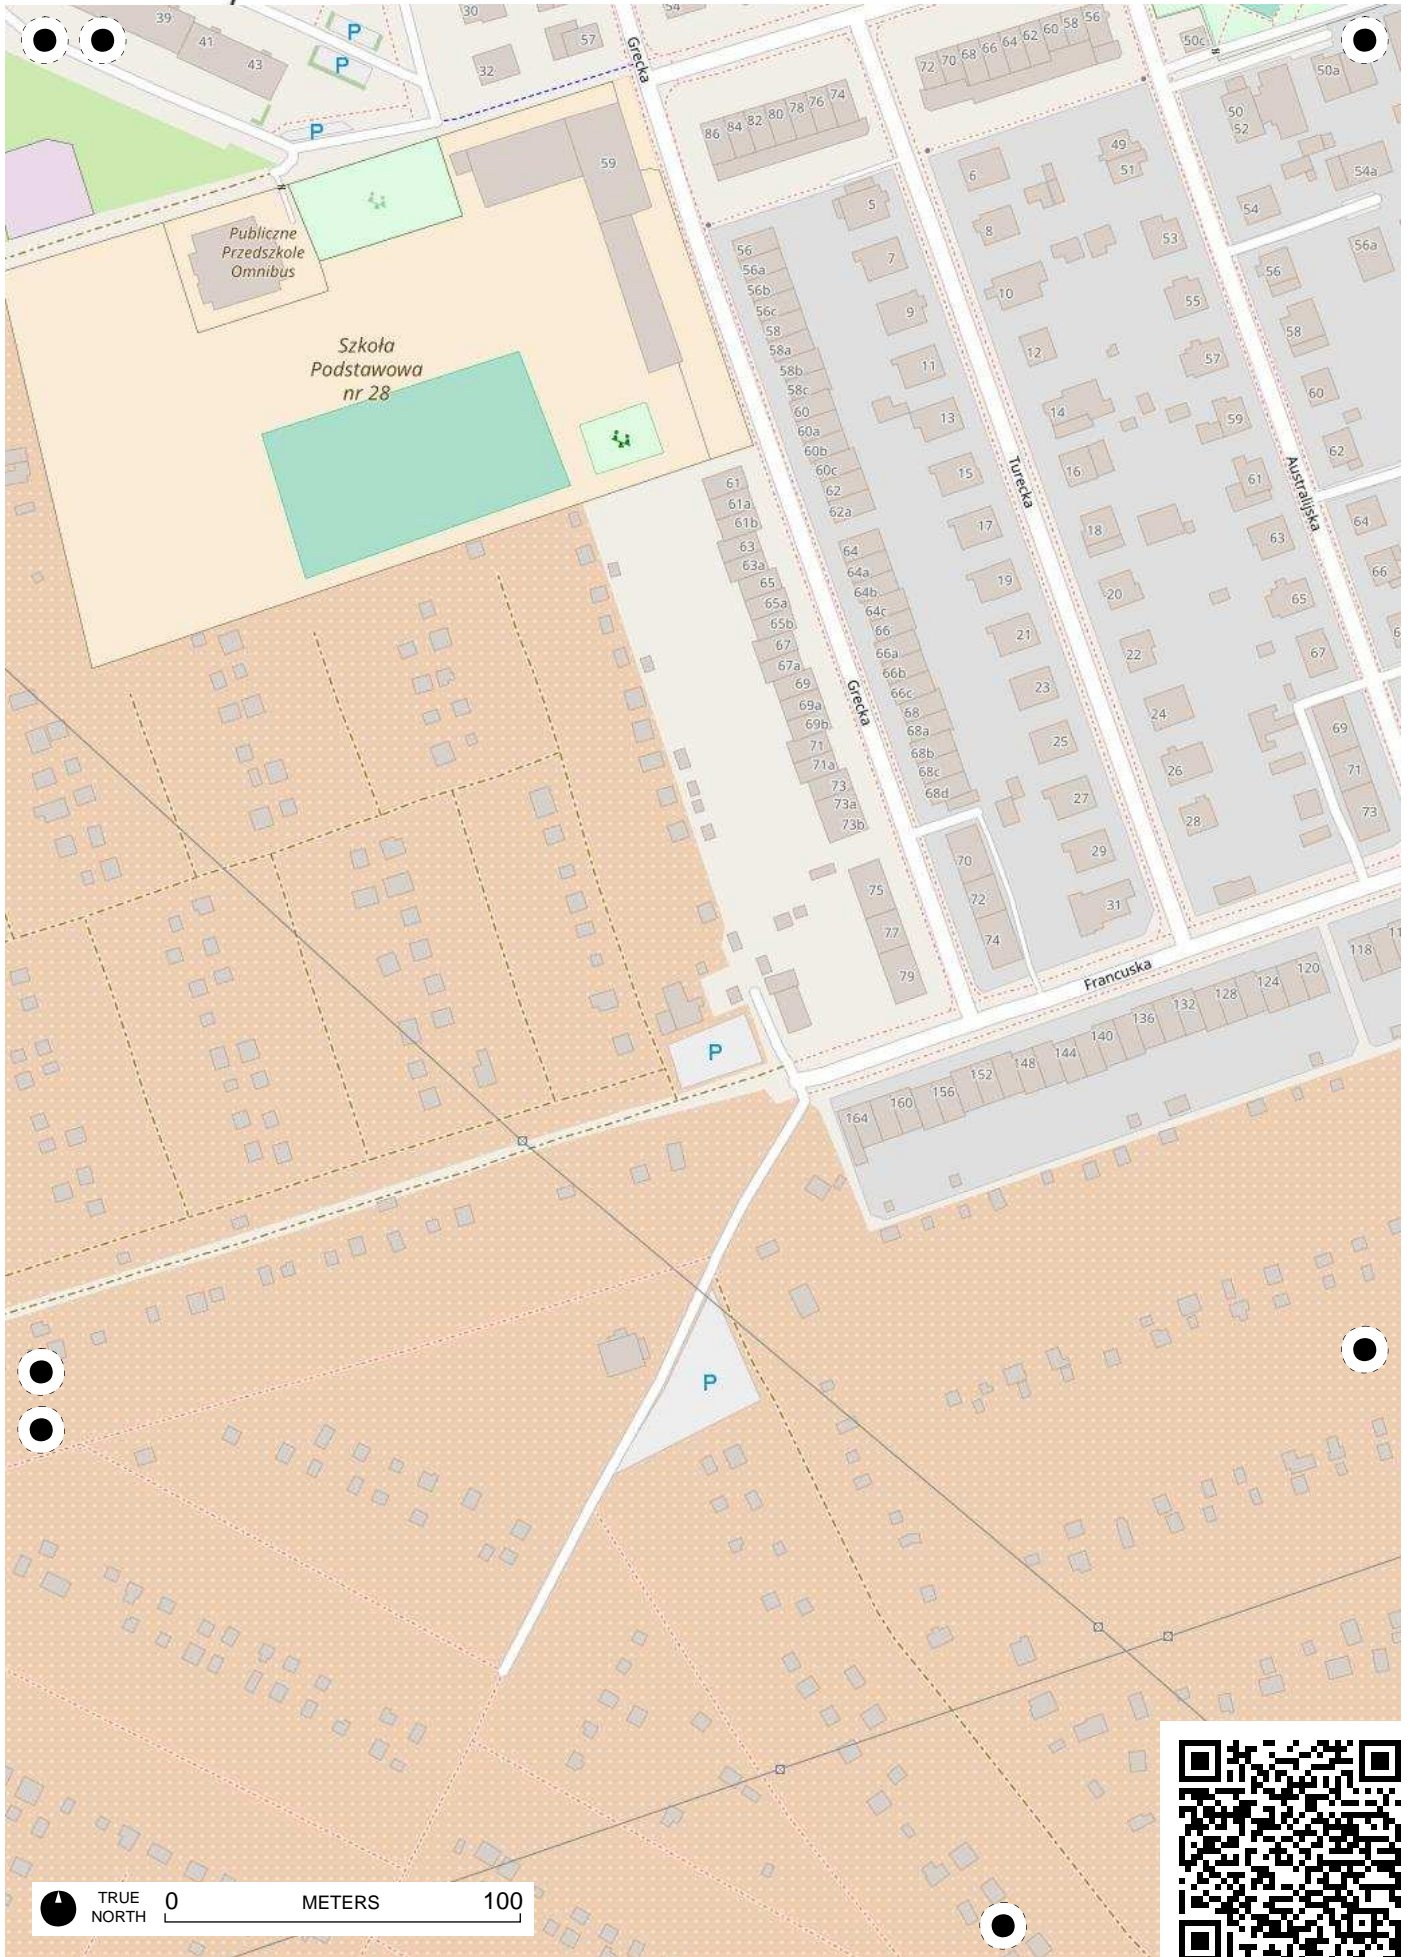

TRUE NORTH 0 METERS 900

TRUE NORTH 0 METERS 100

TRUE NORTH 0 METERS 100

TRUE NORTH 0 METERS 100

TRUE NORTH 0 METERS 100

TRUE NORTH 0 METERS 100

TRUE NORTH 0 METERS 100

TRUE NORTH 0 METERS 100

TRUE NORTH 0 METERS 100

TRUE NORTH 0 METERS 100

TRUE NORTH 0 METERS 100

TRUE NORTH 0 METERS 100

Ogród  
Działkowy  
Radość  
Życia, ROD  
Żłota Reneta,  
ROD Malina,  
ROD Wisienka

ROD Oświata

5  
94

5  
94

TRUE NORTH 0 METERS 100

TRUE NORTH 0 METERS 100

TRUE NORTH 0 METERS 100

TRUE NORTH 0 METERS 100

TRUE NORTH 0 METERS 100

TRUE NORTH 0 METERS 100

TRUE NORTH 0 METERS 100

TRUE NORTH 0 METERS 100

TRUE NORTH 0 METERS 100

TRUE NORTH 0 METERS 100