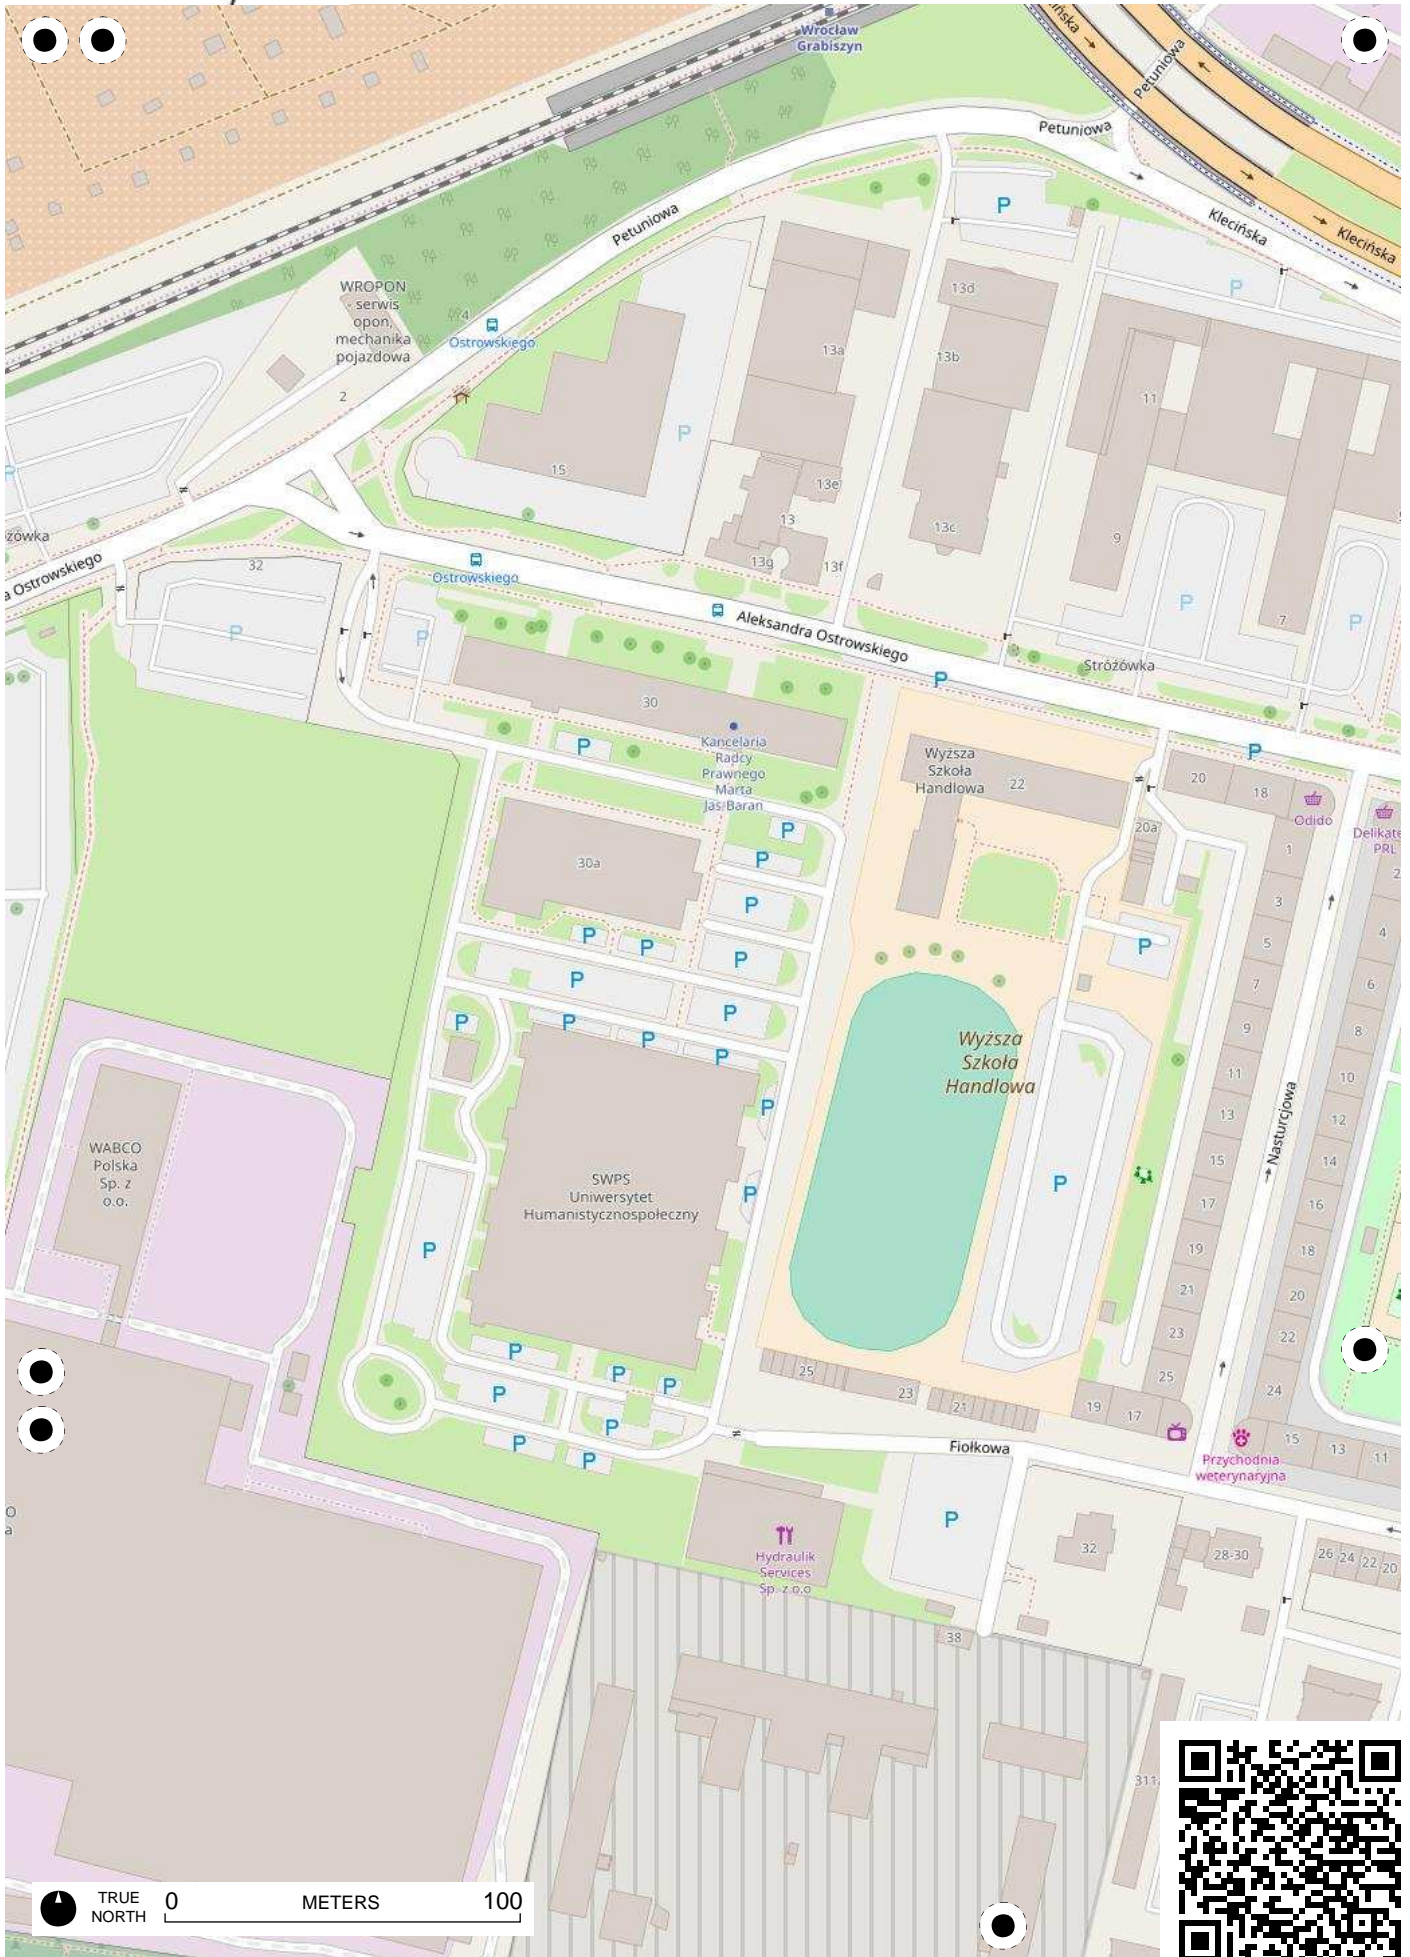

TRUE NORTH 0 METERS 100

TRUE NORTH 0 METERS 100

TRUE NORTH 0 METERS 100

TRUE NORTH 0 METERS 100

Ogród  
Działkowy  
Radość  
Życia, ROD  
Żłota Reneta,  
ROD Malina,  
ROD Wisienka

ROD Oświata

5  
94

5  
94

TRUE NORTH 0 METERS 100

TRUE NORTH 0 METERS 100

TRUE NORTH 0 METERS 100

TRUE NORTH 0 METERS 100

TRUE NORTH 0 METERS 100

TRUE NORTH 0 METERS 100

TRUE NORTH 0 METERS 100

TRUE NORTH 0 METERS 100

TRUE NORTH 0 METERS 100

TRUE NORTH 0 METERS 100