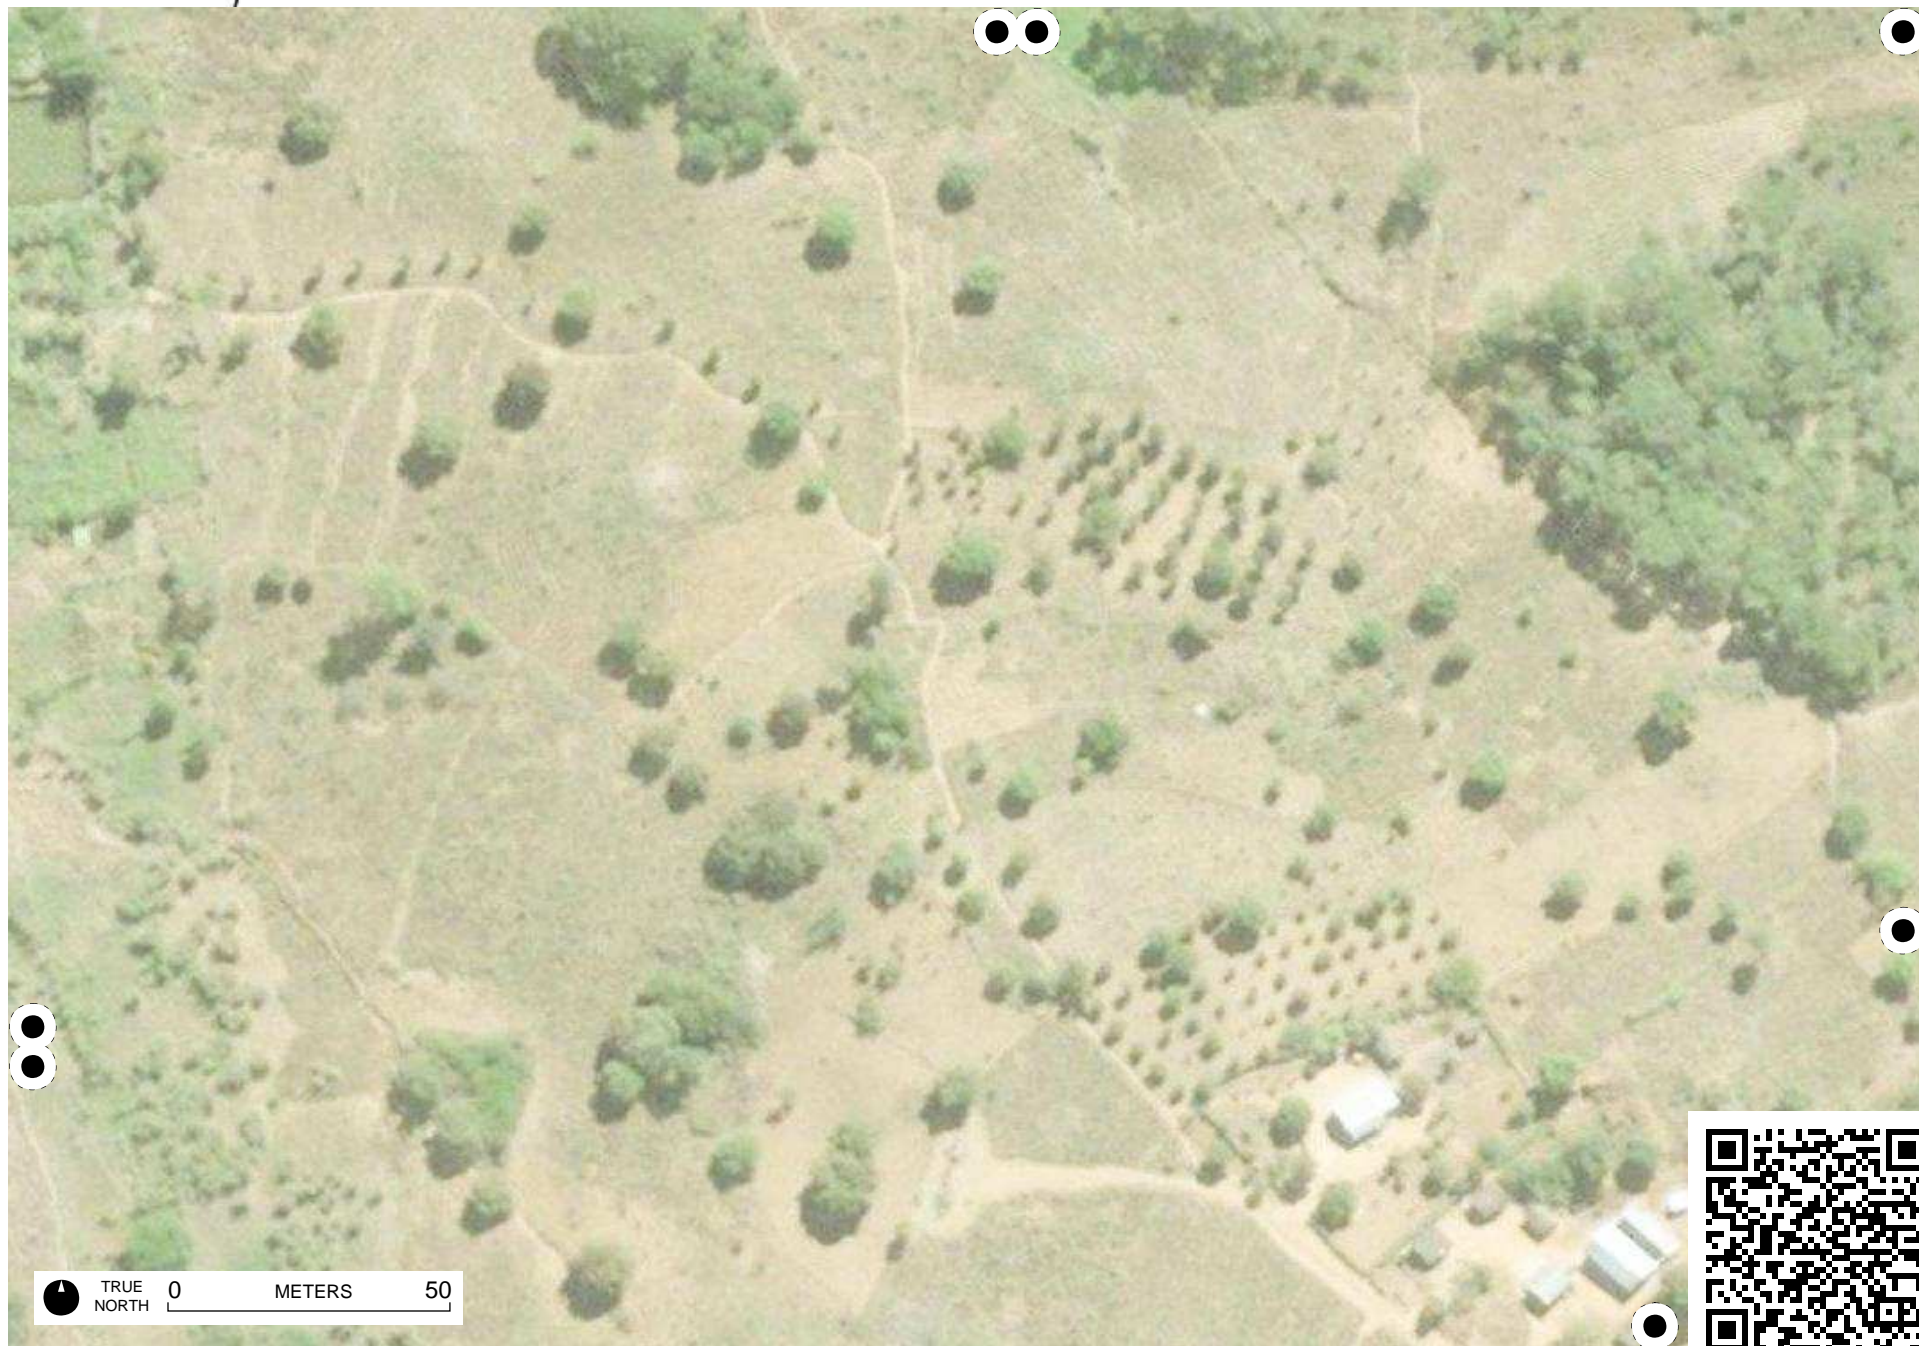

# Field Papers

Neno DHO Area

<http://fieldpapers.org/atlas/2vrq6ic0/B3>

TRUE NORTH 0 METERS 50

TRUE NORTH 0 METERS 50

TRUE NORTH 0 METERS 50

TRUE NORTH 0 METERS 50