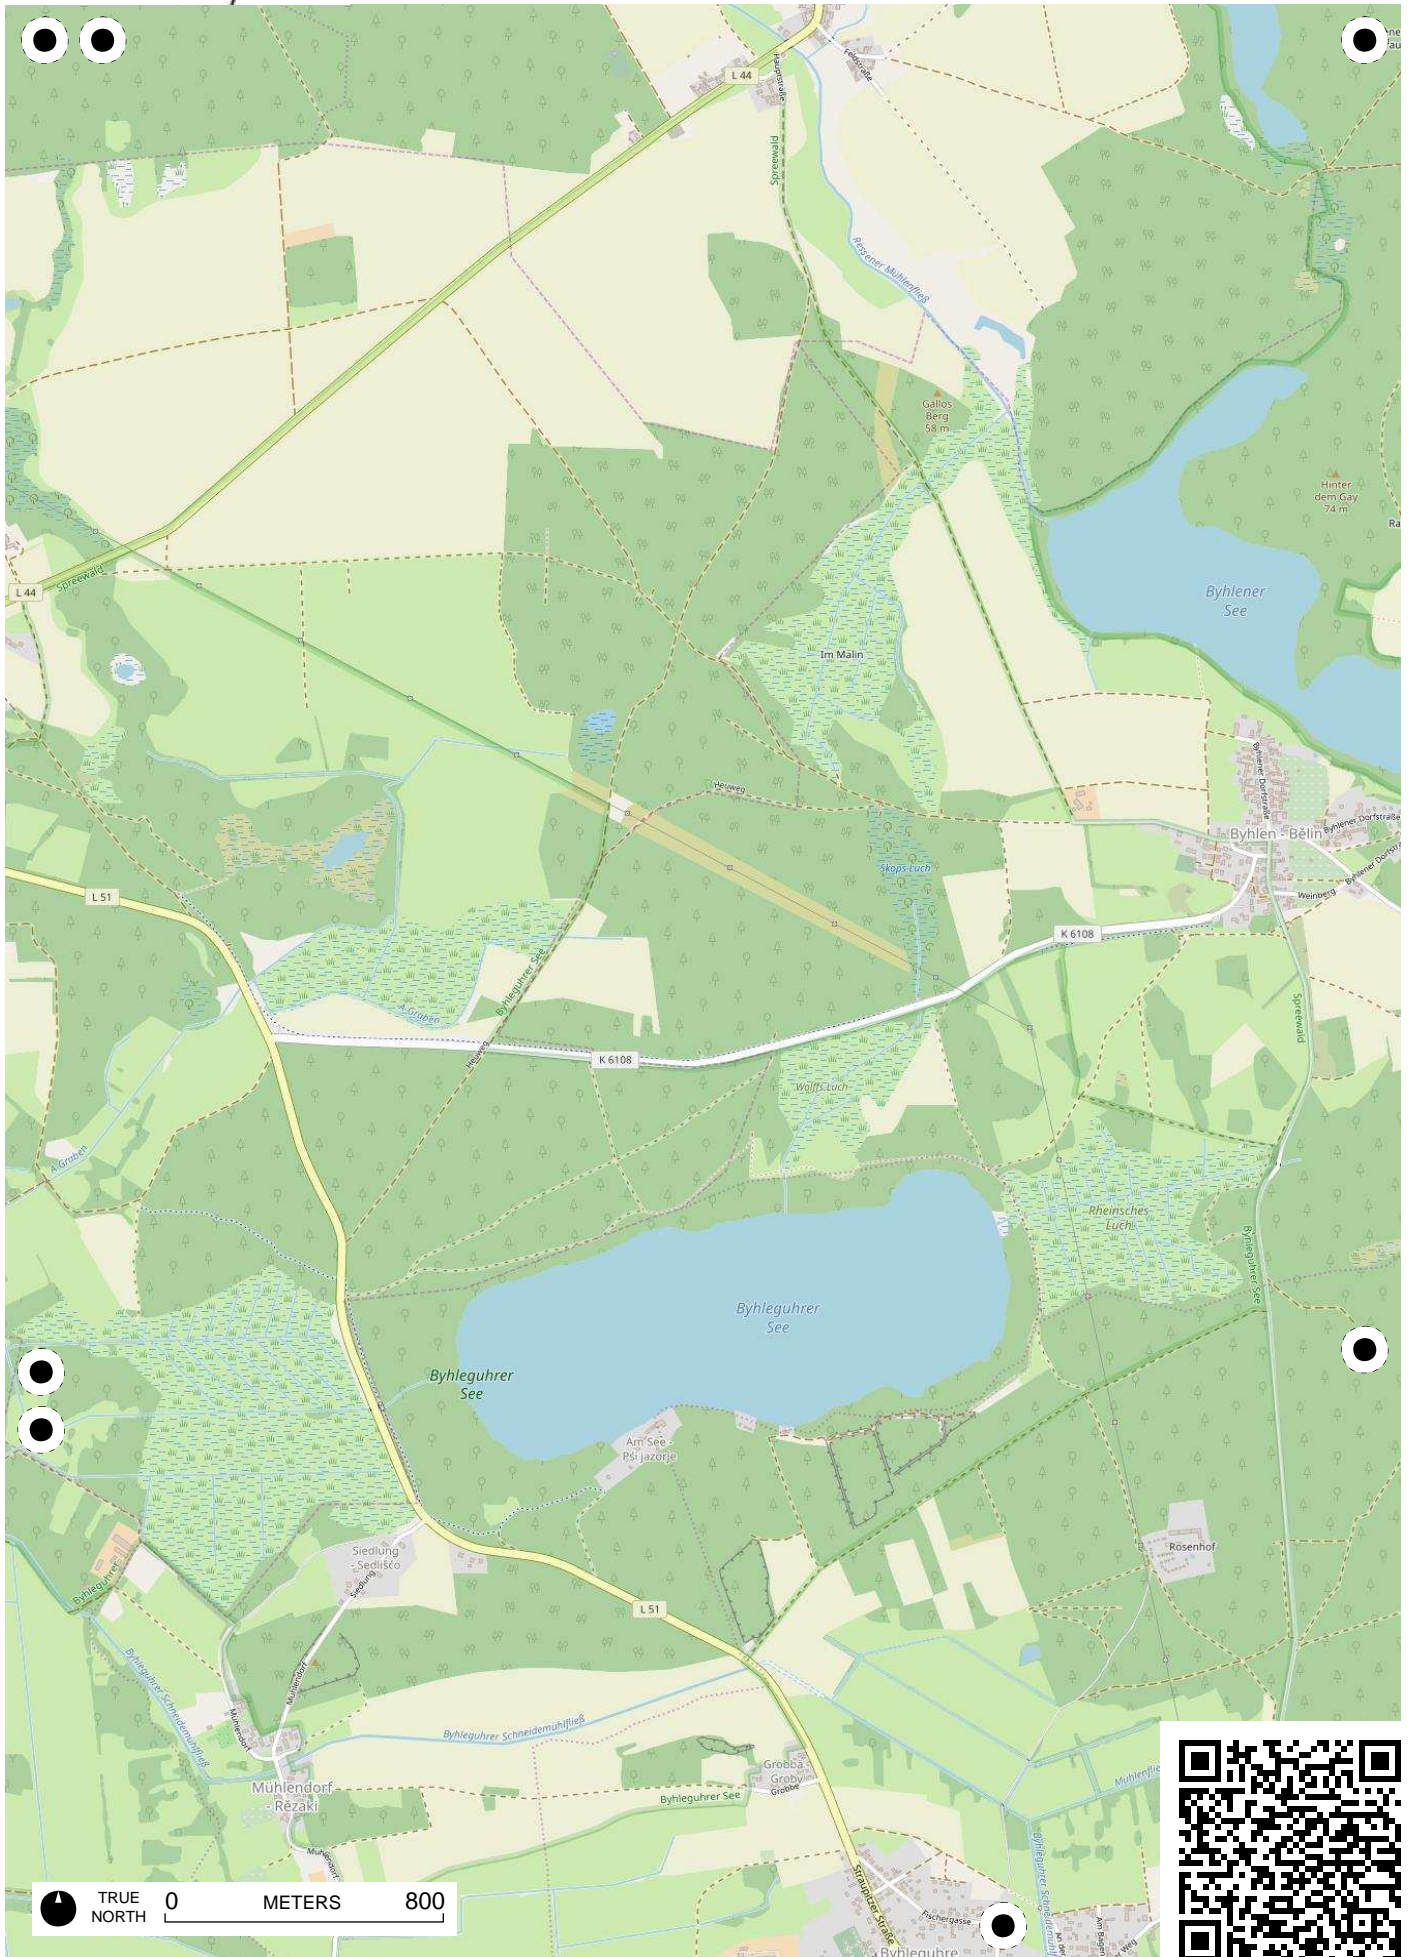

TRUE NORTH 0 METERS 800