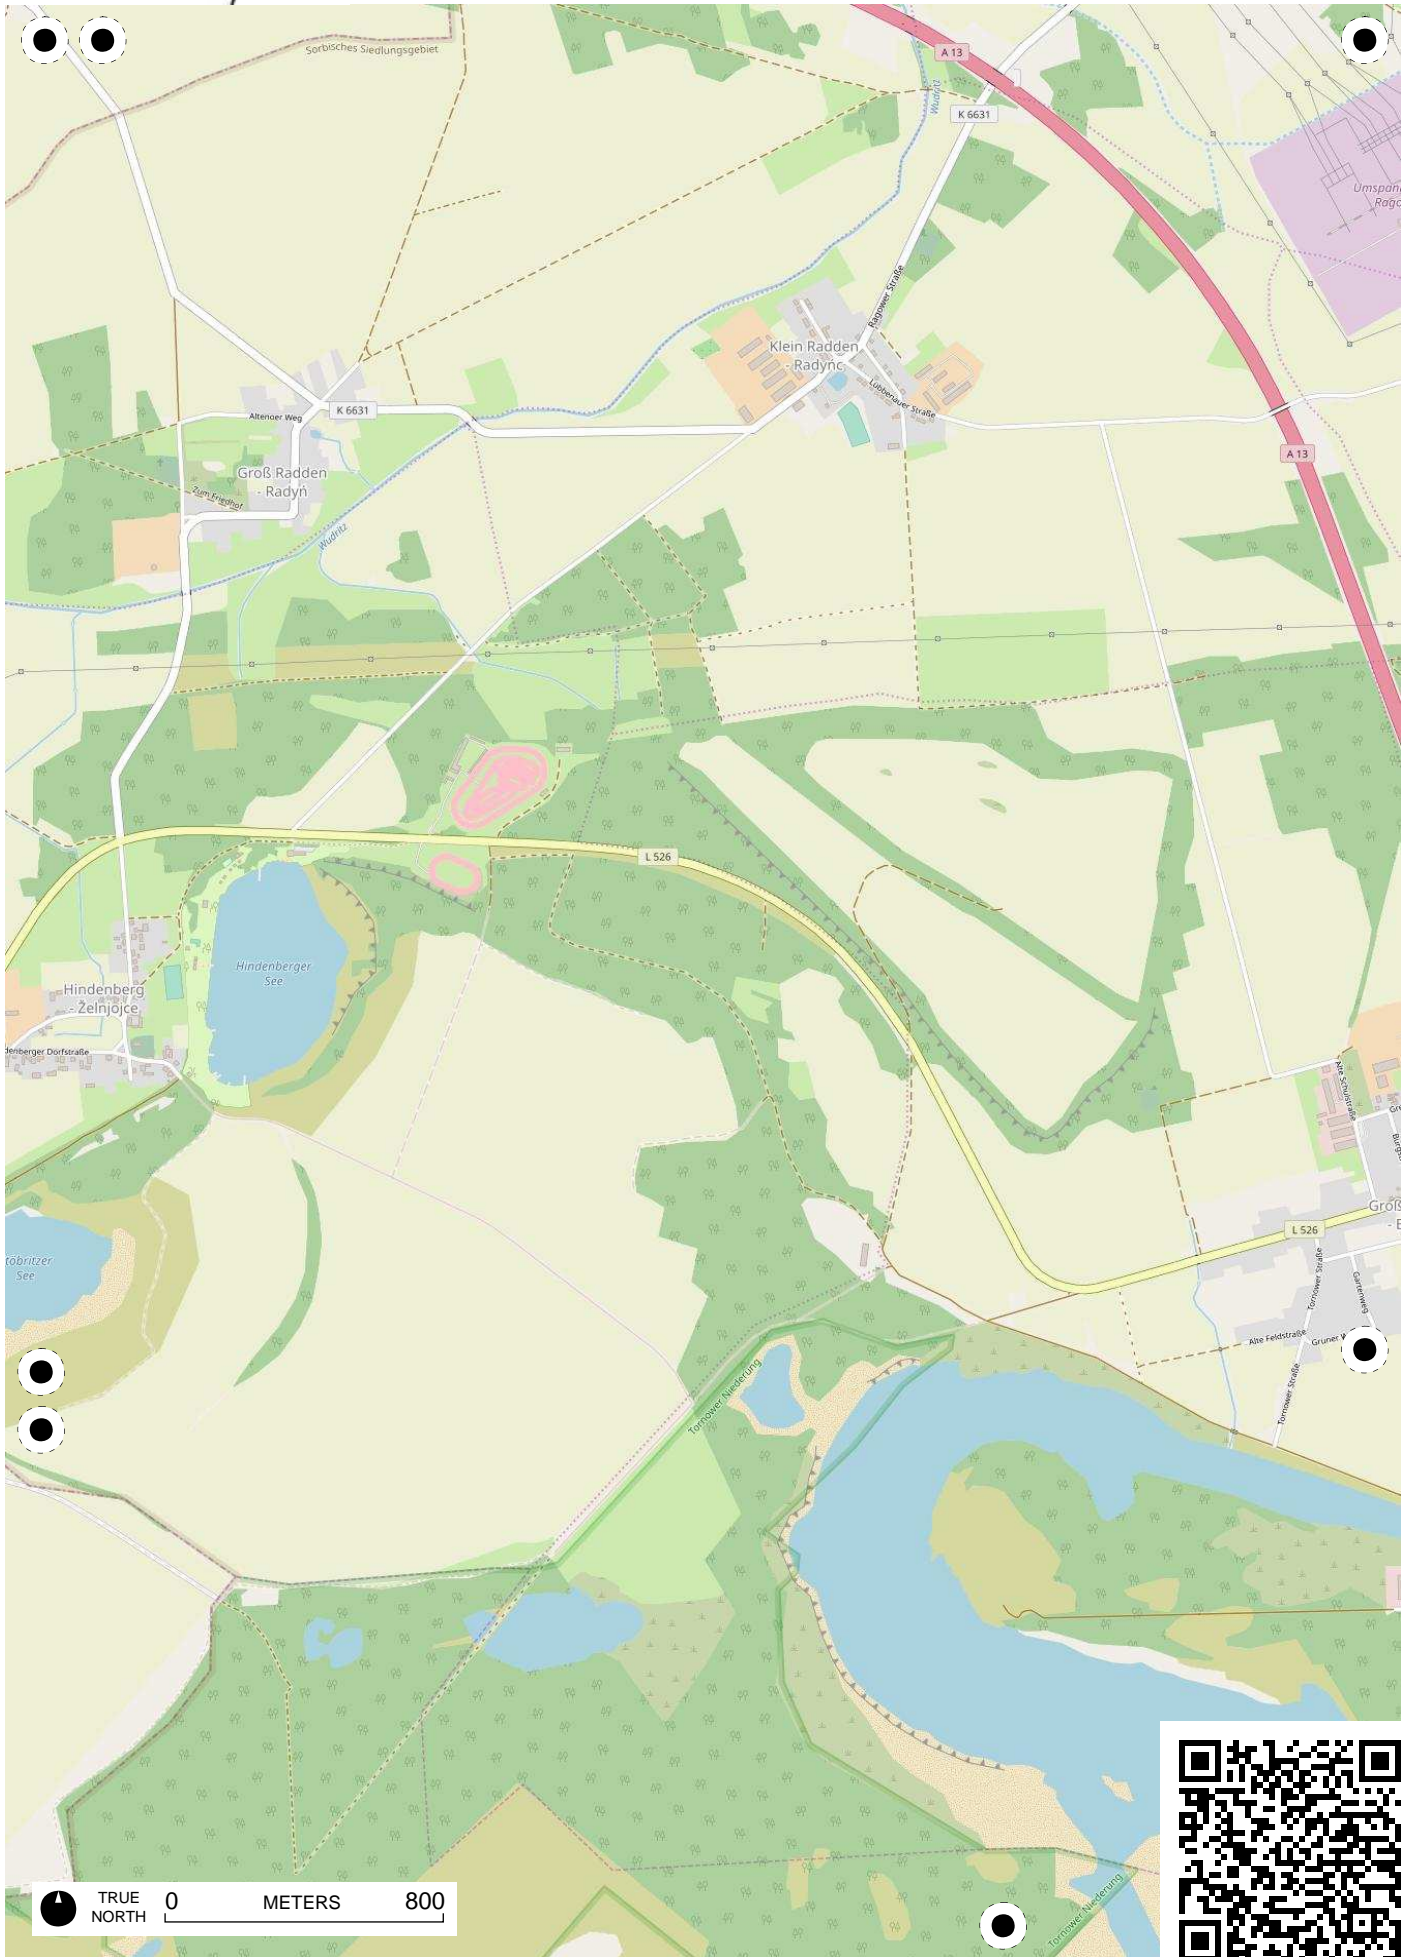

TRUE NORTH 0 METERS 800