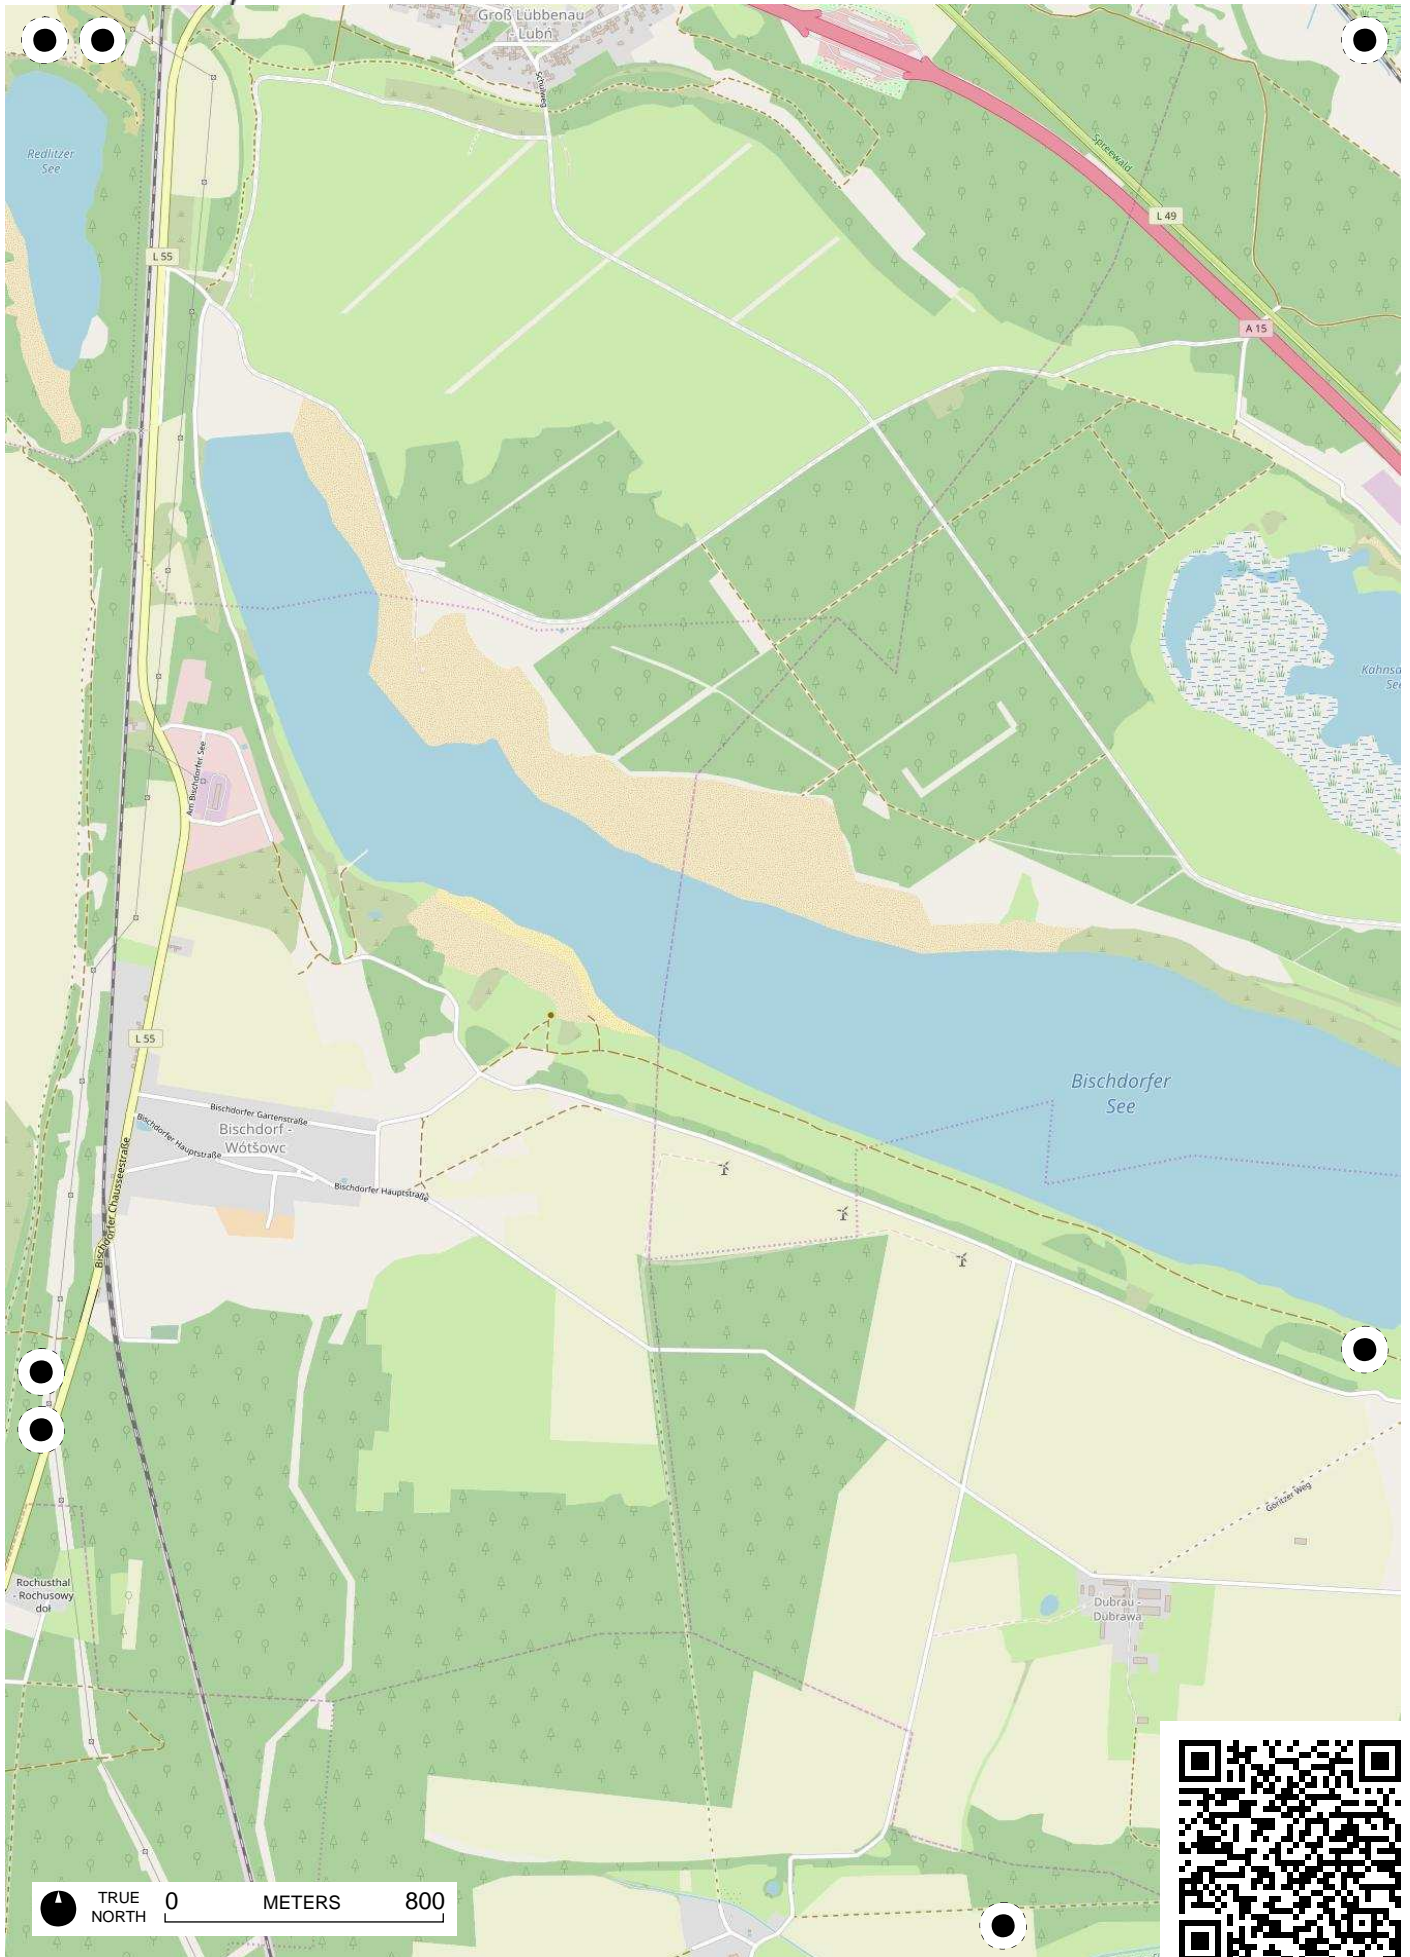

TRUE NORTH 0 METERS 800