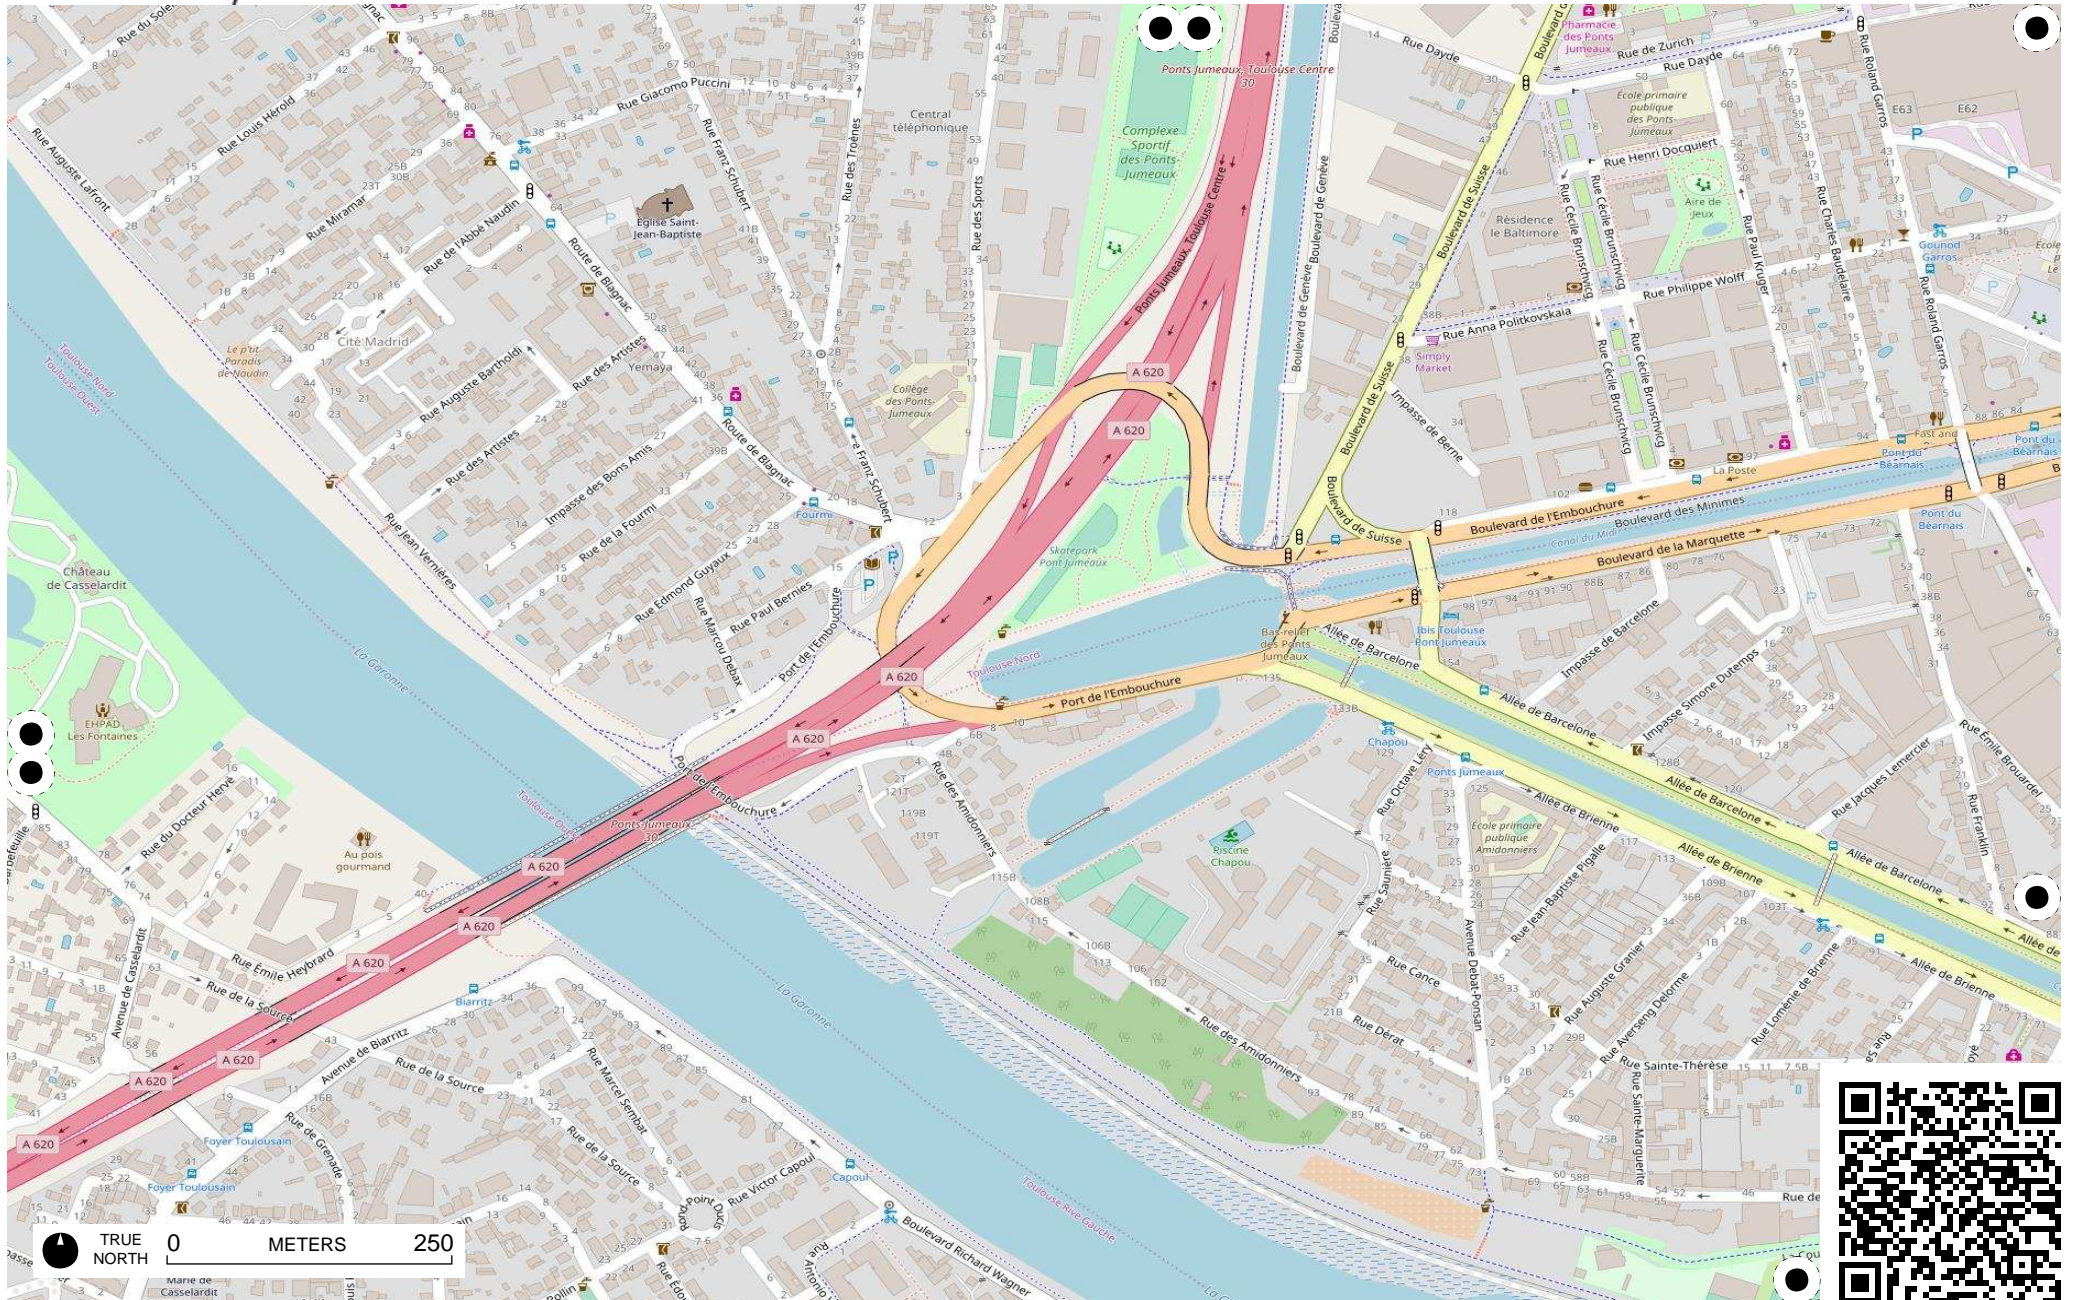

TRUE NORTH 0 METERS 250

# Field Papers

Toulouse inner city  
<http://fieldpapers.org/atlas/2412ft6l/D3>