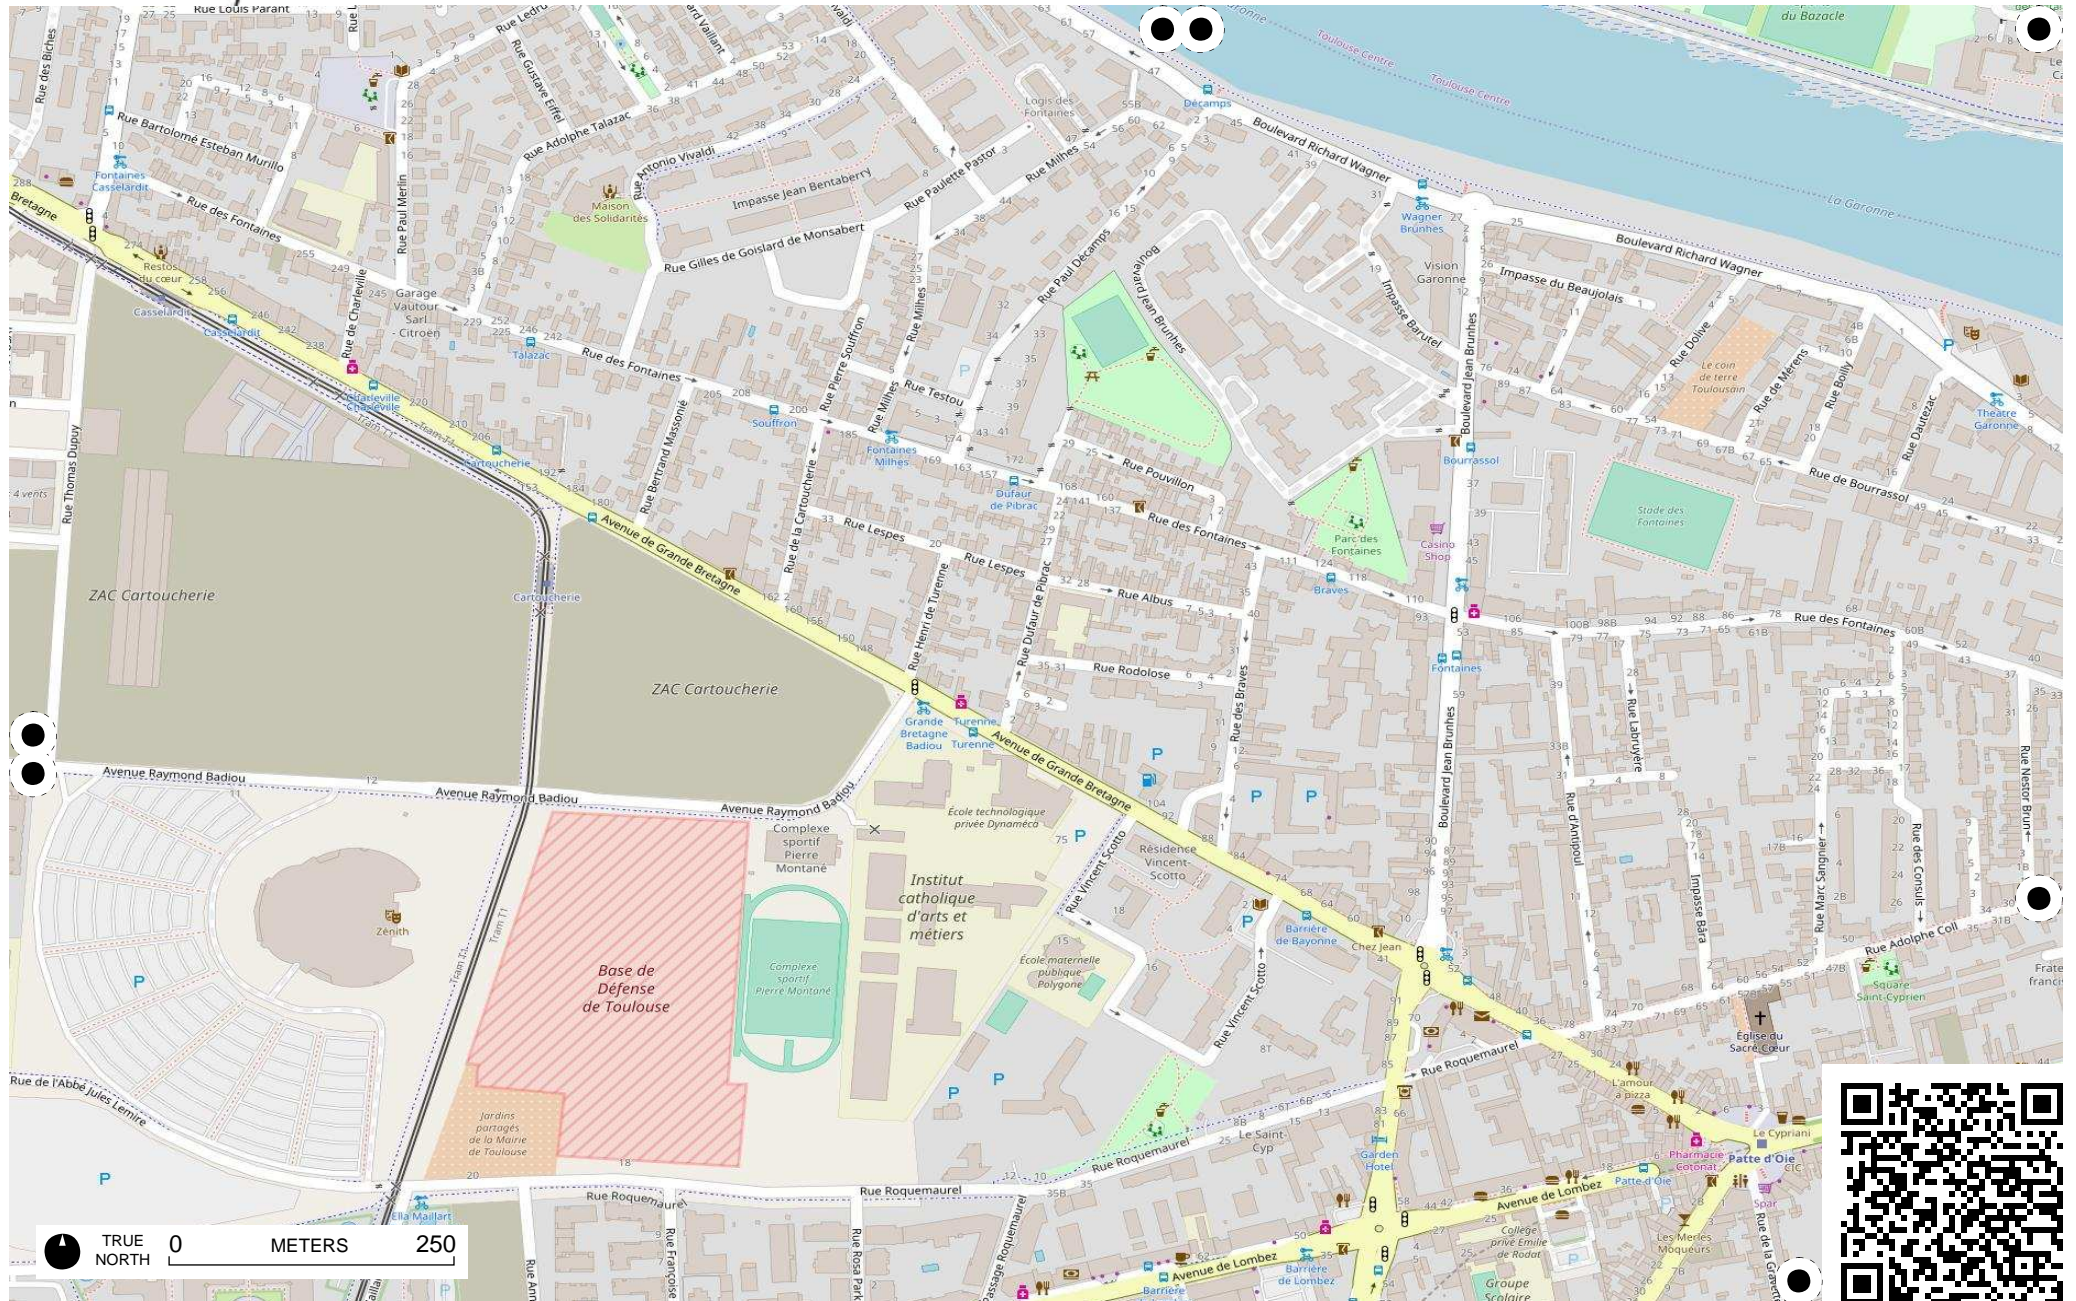

TRUE NORTH 0 METERS 250

# Field Papers

Toulouse inner city  
<http://fieldpapers.org/atlas/2412ft6l/D3>