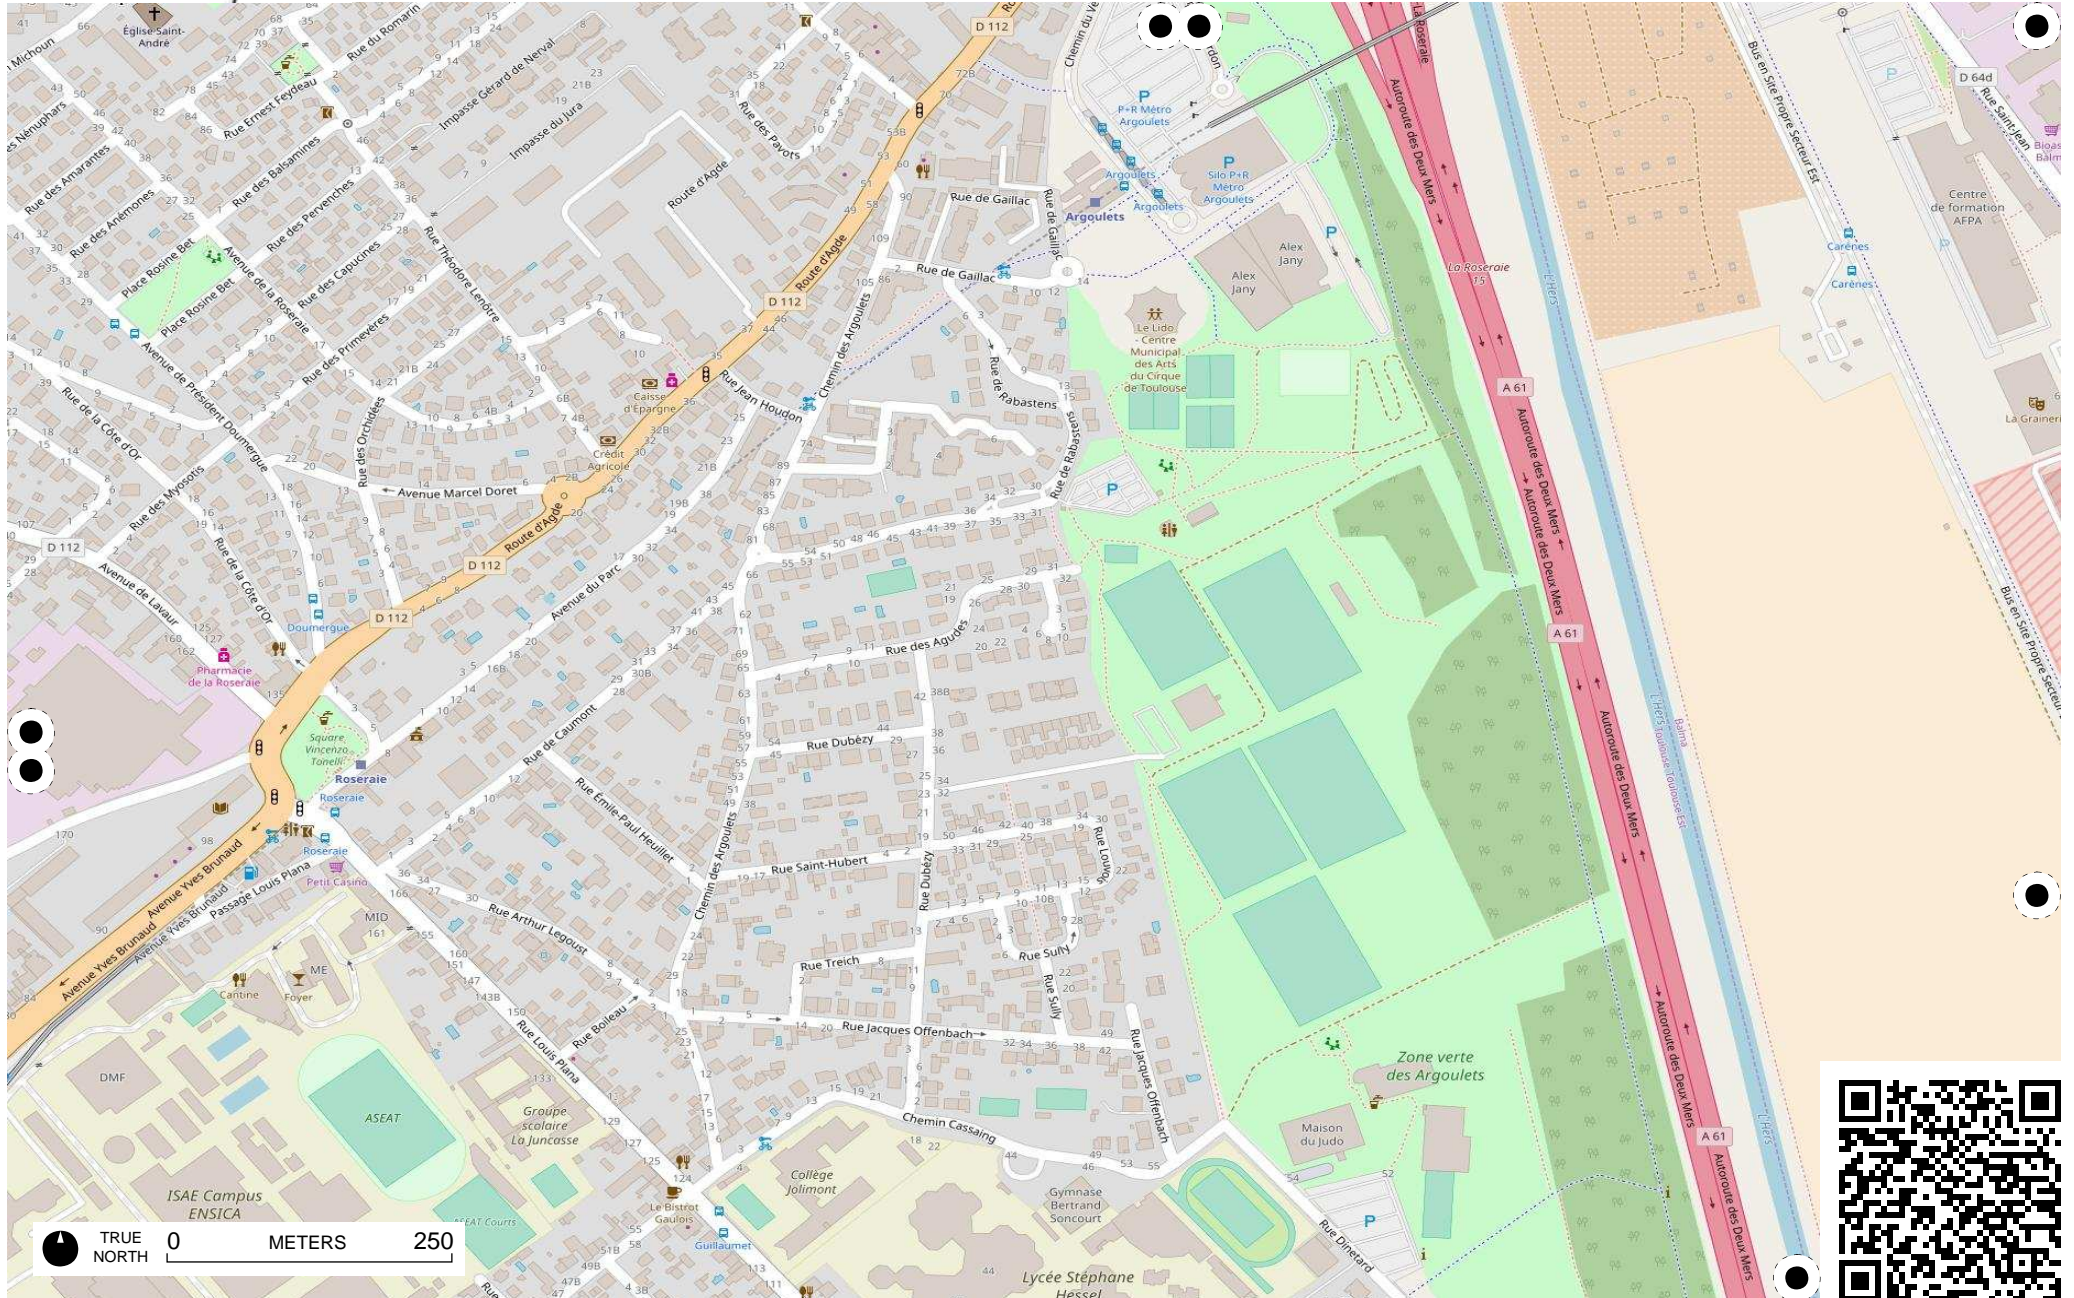

TRUE NORTH 0 METERS 250

# Field Papers

Toulouse inner city  
<http://fieldpapers.org/atlas/2412ft6l/D3>

# Field Papers