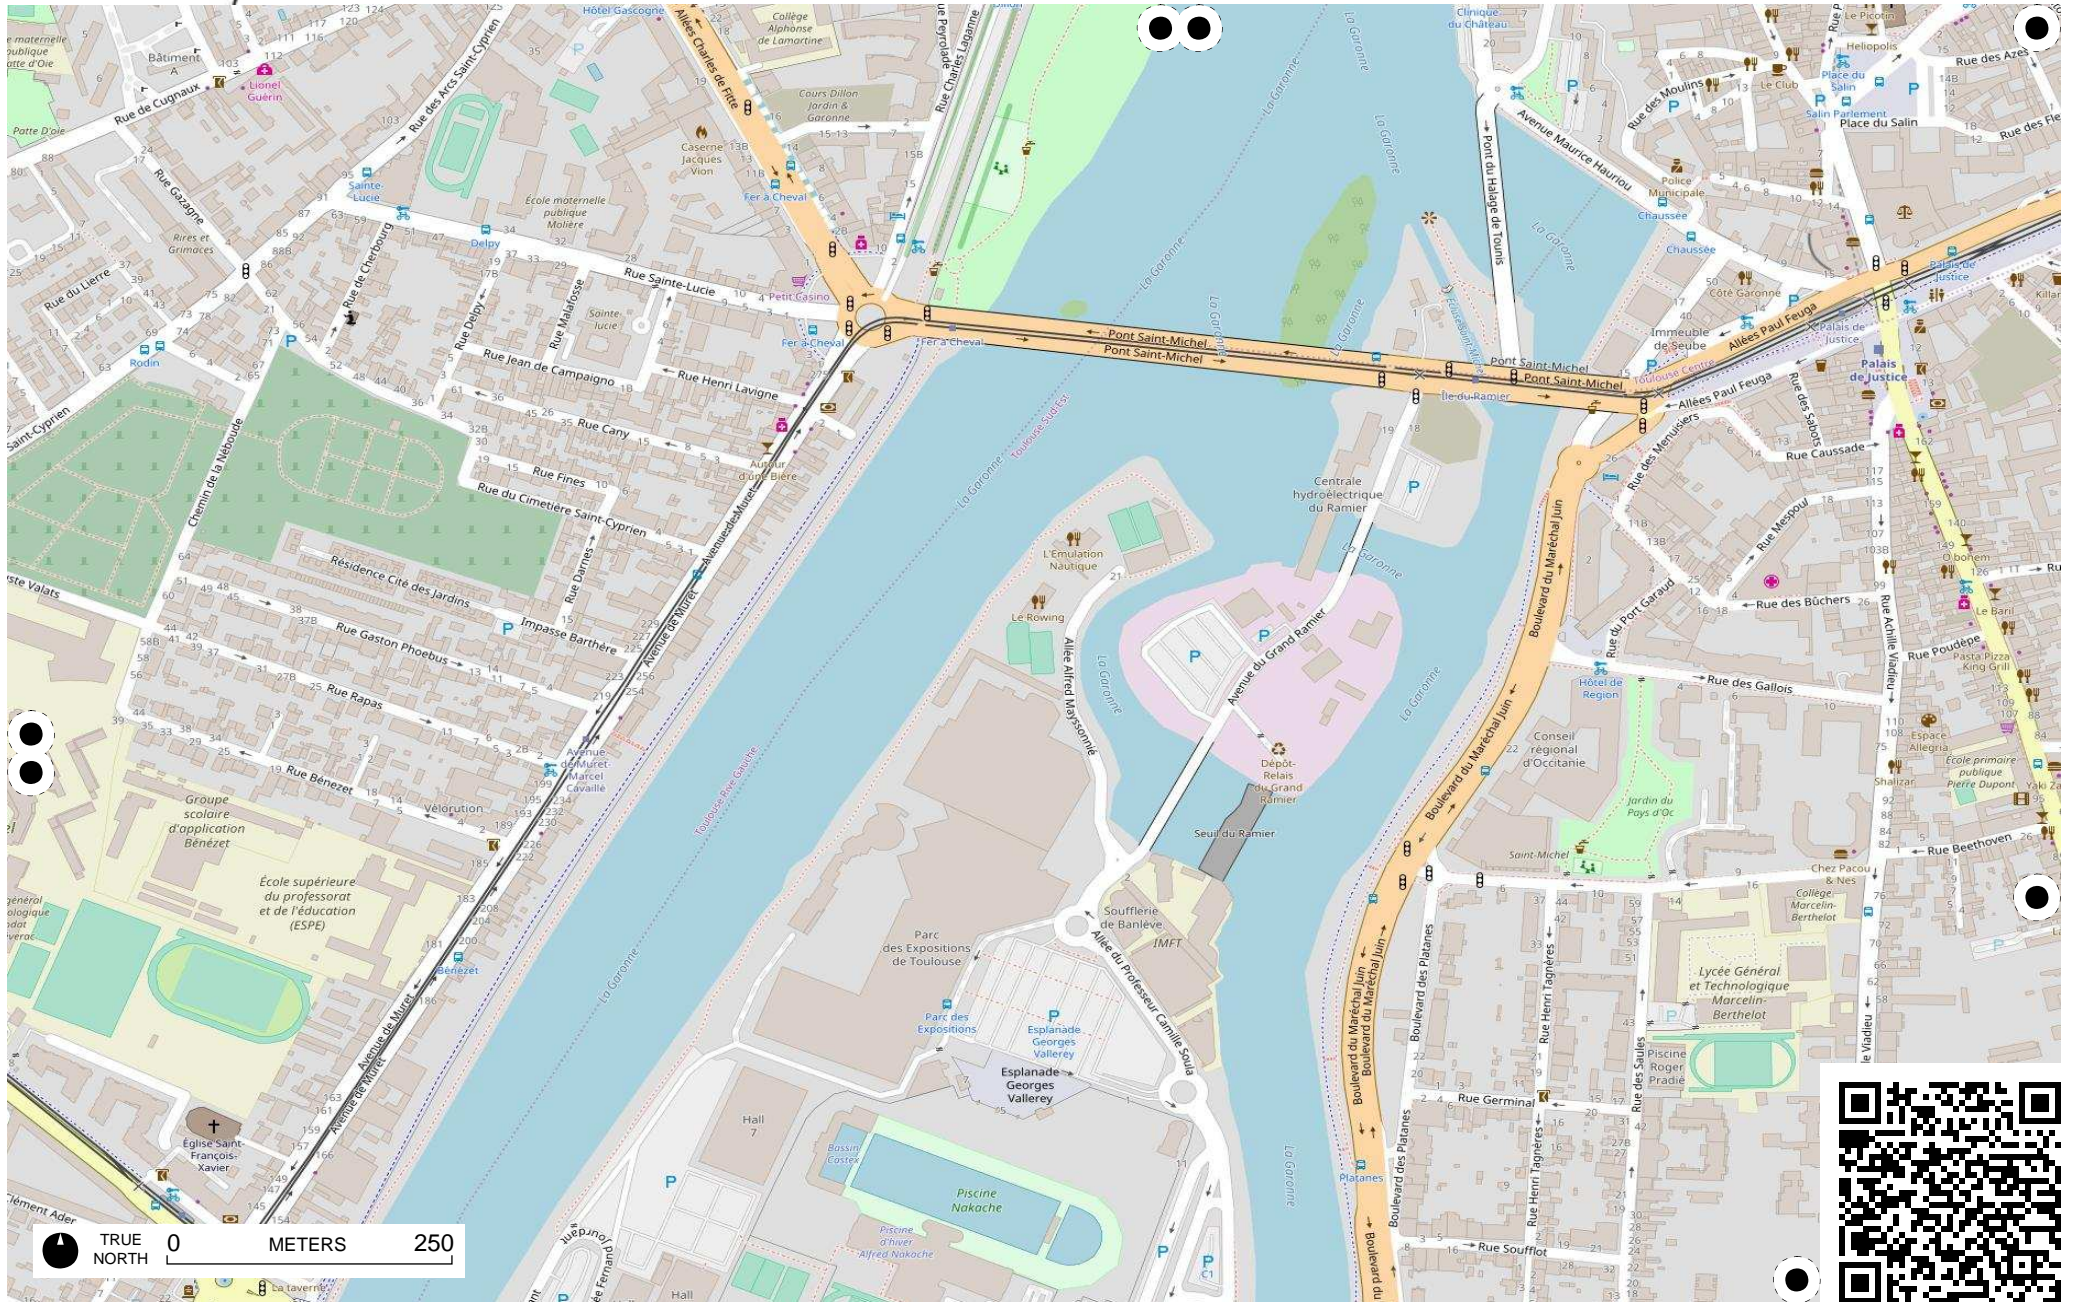

TRUE NORTH 0 METERS 250

# Field Papers

Toulouse inner city  
<http://fieldpapers.org/atlas/2412ft6l/D3>