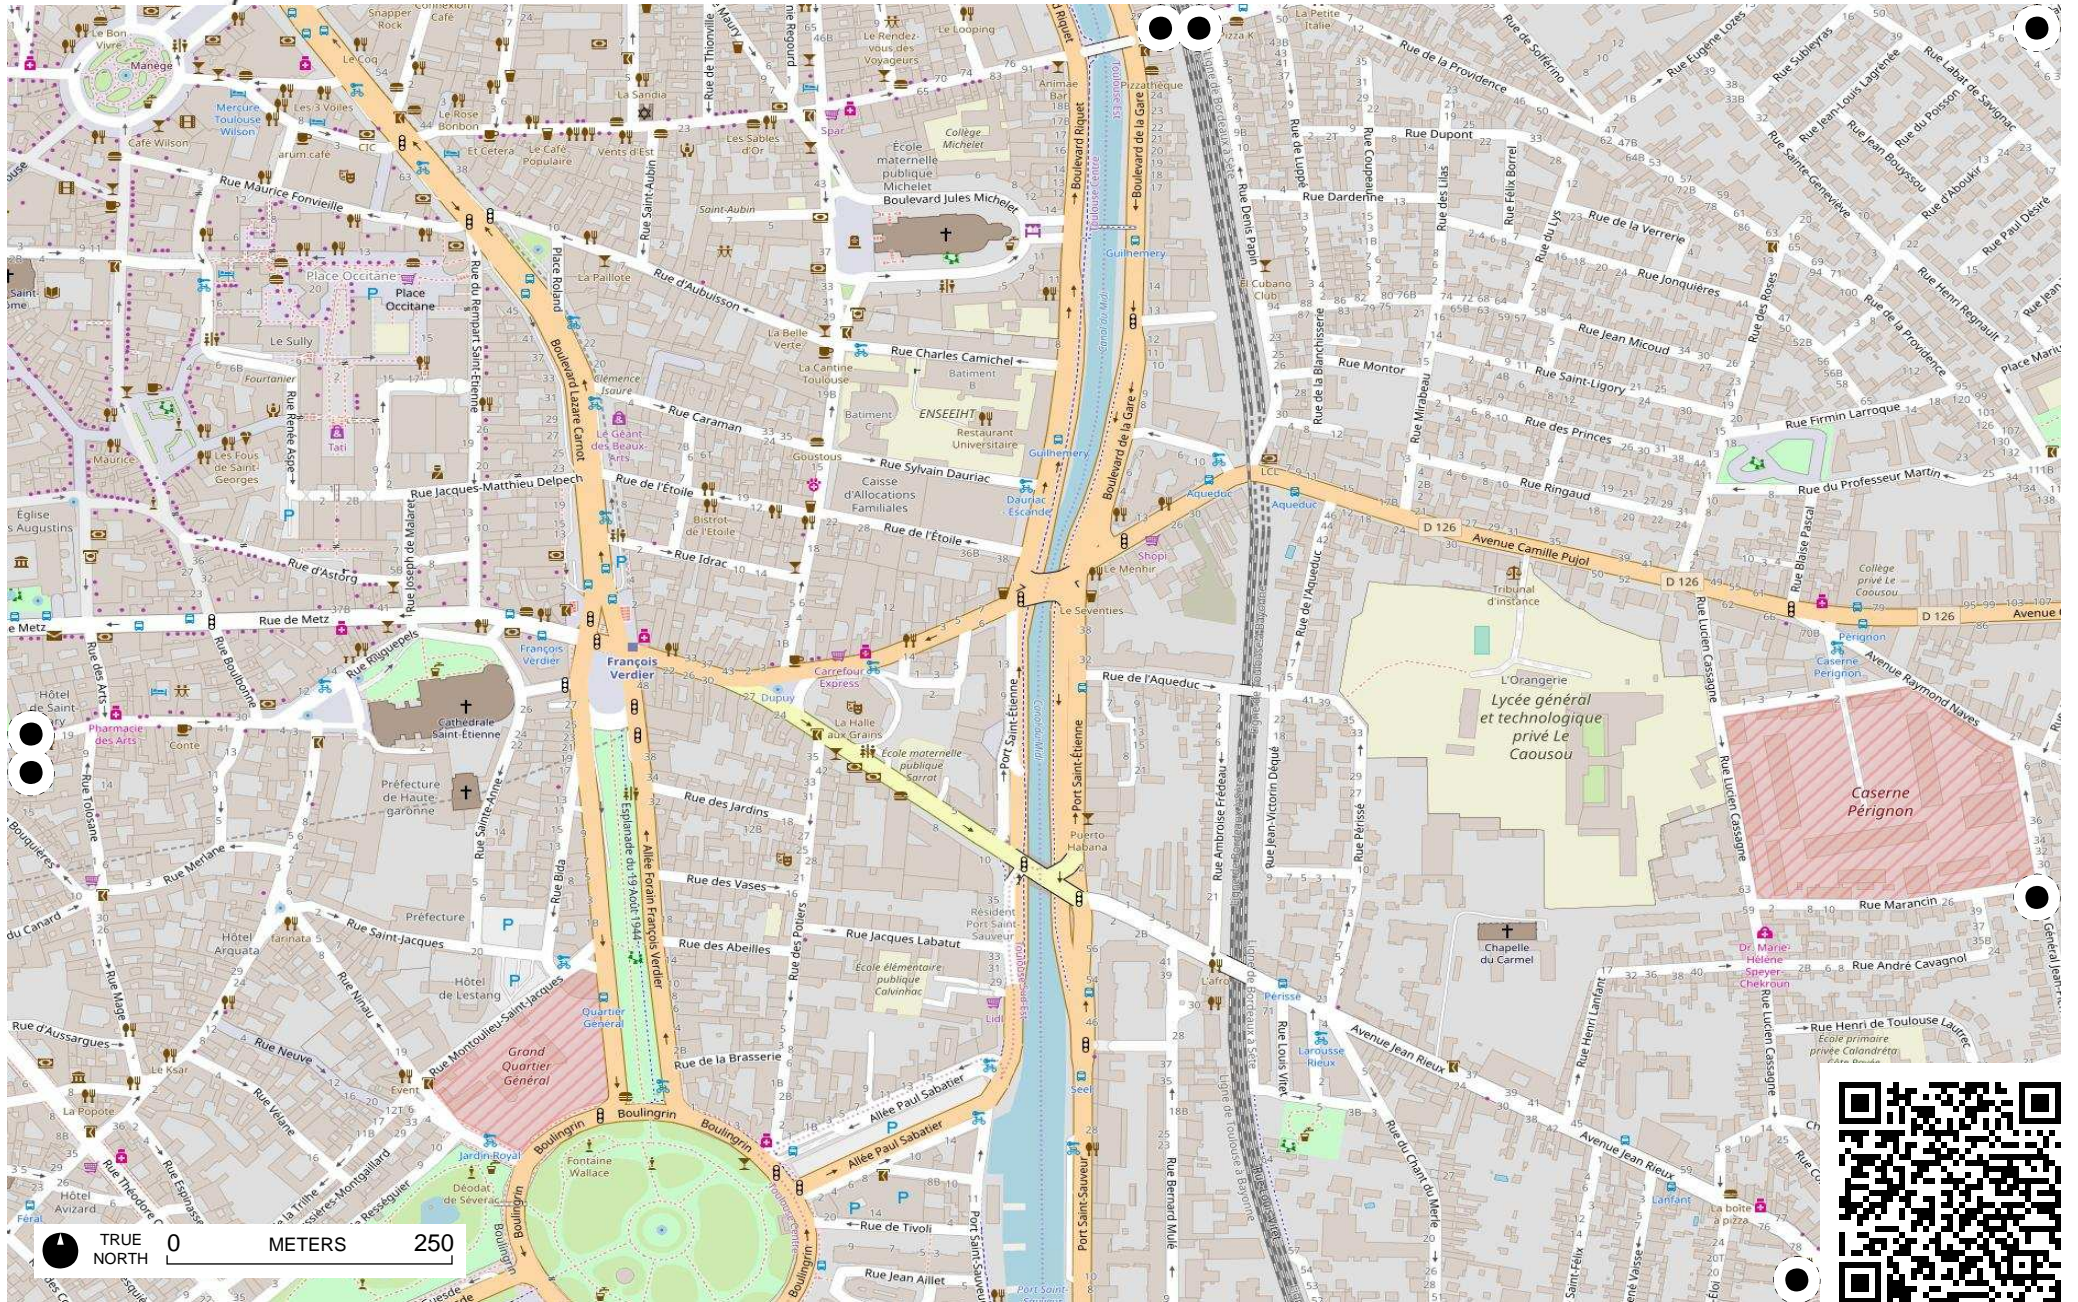

TRUE NORTH 0 METERS 250

# Field Papers

Toulouse inner city  
<http://fieldpapers.org/atlas/2412ft6l/D3>