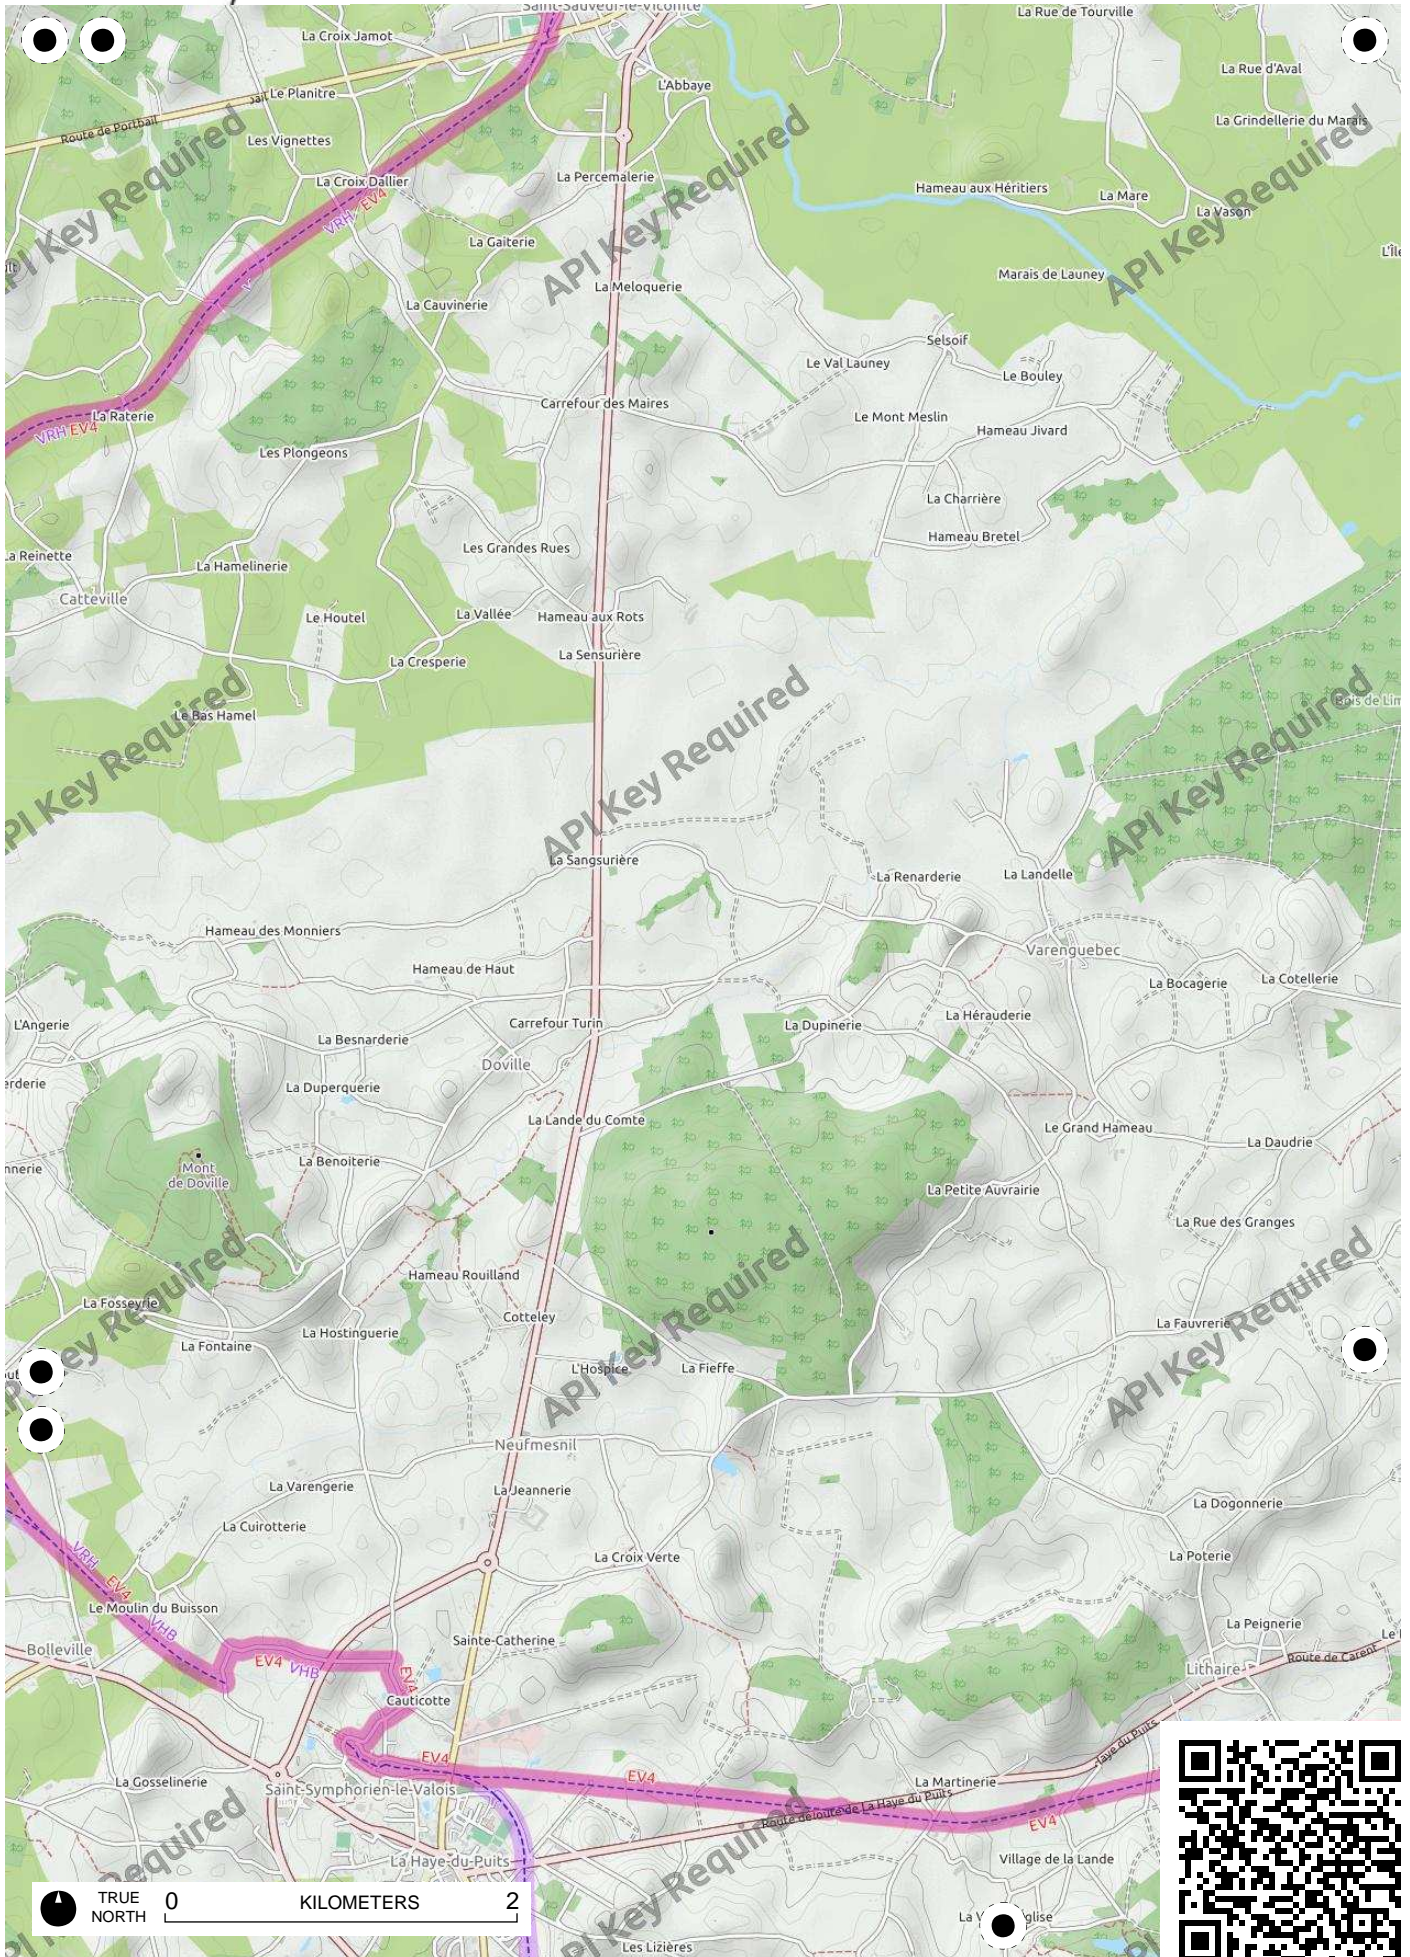

API Key Required

API Key Required

Le Petit Ham

TRUE NORTH 0 KILOMETERS 2

API Key Required

API Key Required

API Key Required

API Key Required

API Key Required

API Key Required

API Key Required

API Key Required

TRUE NORTH 0 KILOMETERS 2

API Key Required

API Key Required

API Key Required

API Key Required

API Key Required

API Key Required

API Key Required

API Key Required

API Key Required

TRUE NORTH 0 KILOMETERS 2

API Key Required

API Key

API Key Required

API Key Required

API Key Required

API Key Required

API Key Required

API Key Required

TRUE NORTH 0 KILOMETERS 2