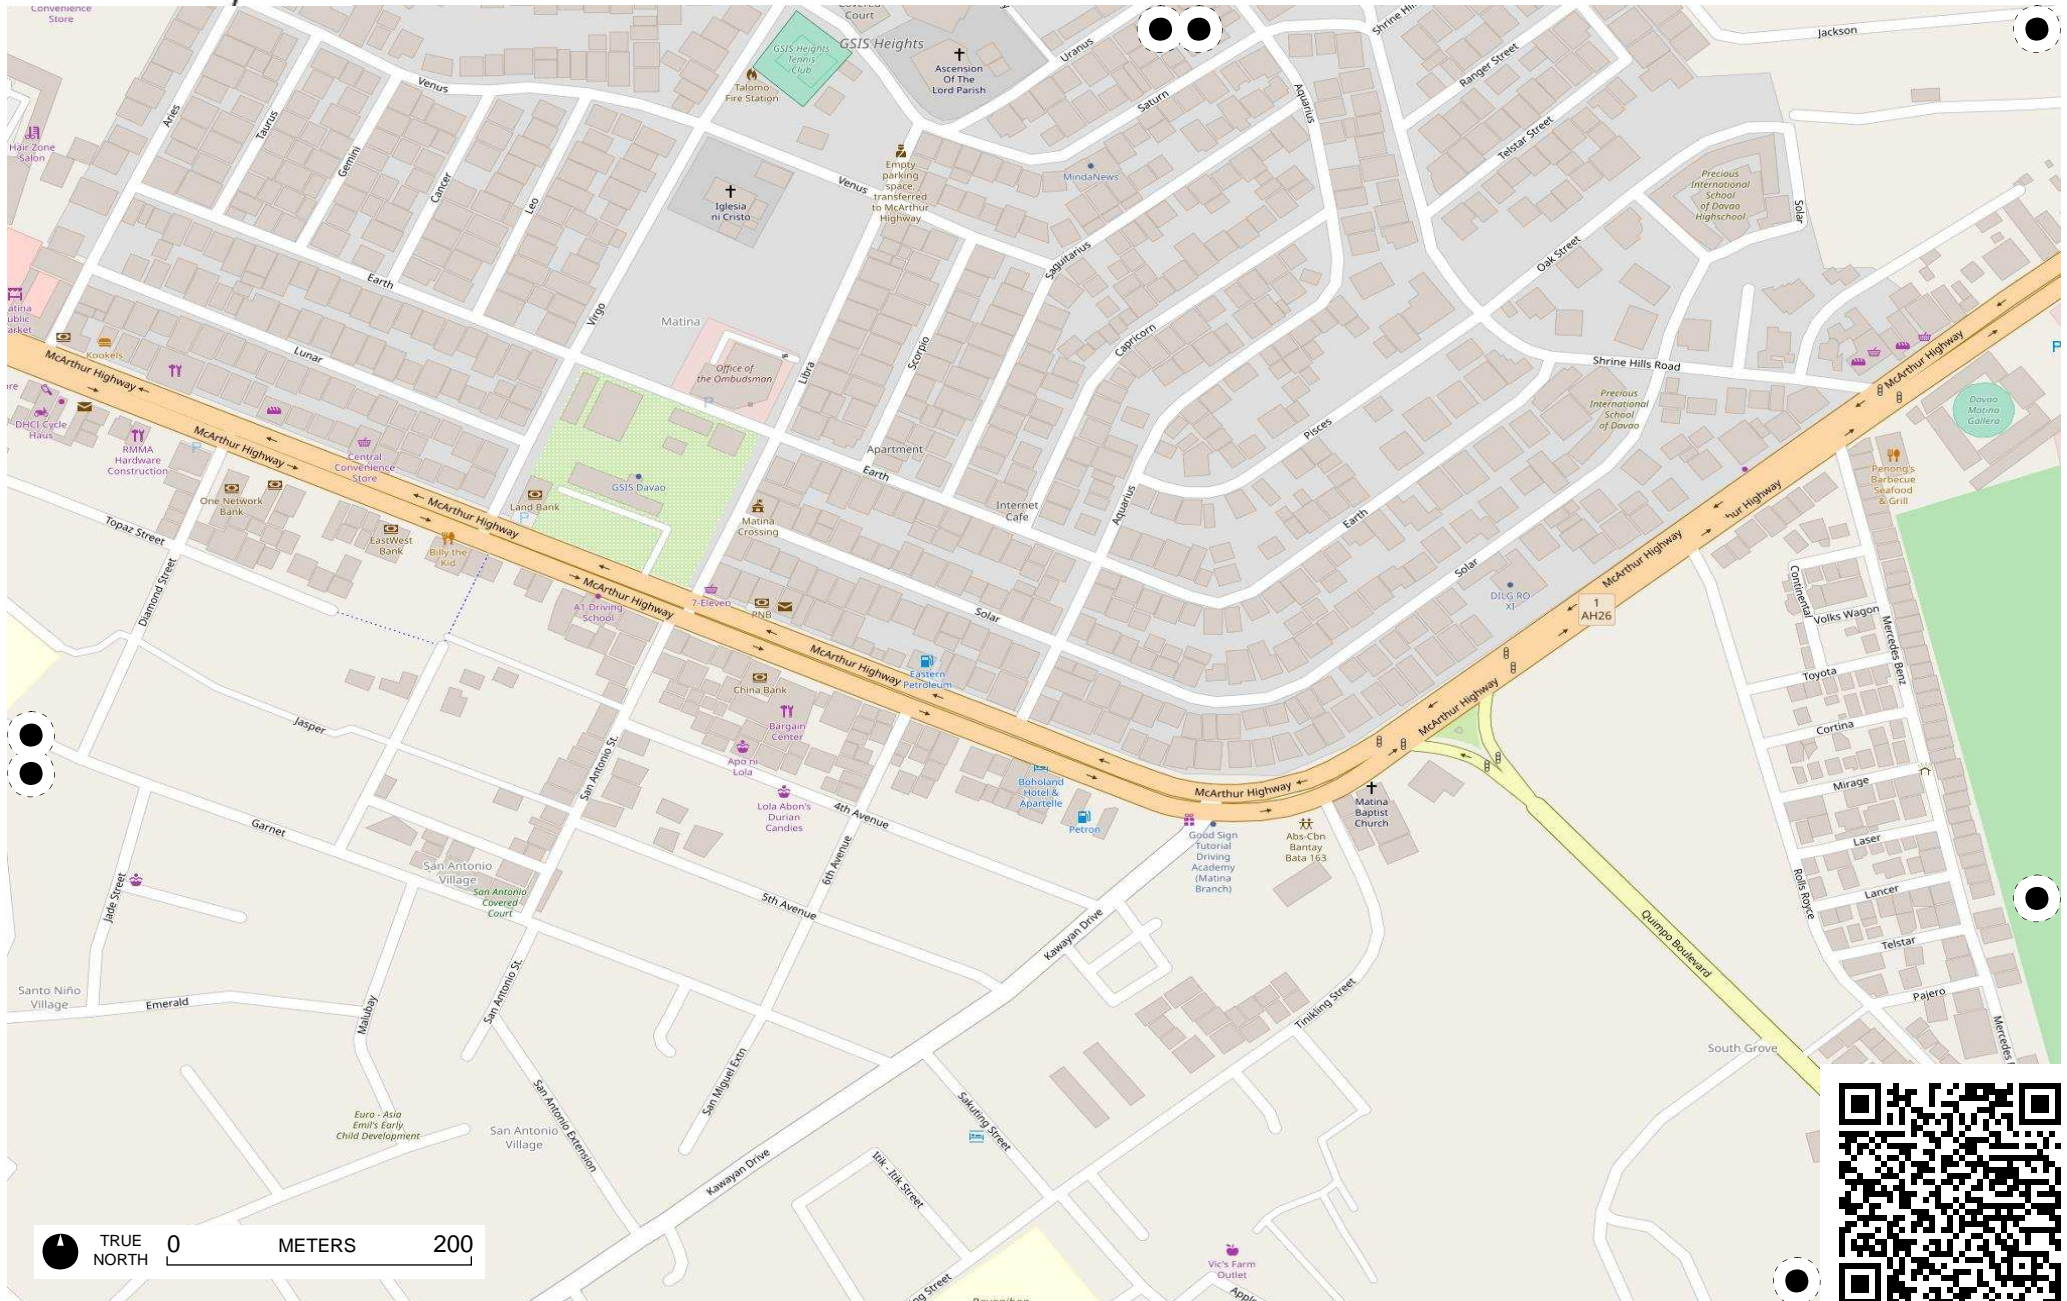

TRUE NORTH 0 METERS 200

TRUE NORTH 0 METERS 200

Field Papers

Untitled

<http://fieldpapers.org/atlasses/1ojvglv4/C5>

Field Papers

Untitled

<http://fieldpapers.org/atlas/1ojvglv4/D4>

Field Papers

Untitled

<http://fieldpapers.org/atlas/1ojvglv4/D5>

TRUE NORTH 0 METERS 200

Field Papers

Untitled

<http://fieldpapers.org/atlasses/1ojvglv4/E3>

Times Beach Street
Mama's Haven
Malibago Beach Resort
Samantha Beach Resort
Times Beach Street
76 - A Bucana Covered Court

TRUE NORTH 0 METERS 200

Field Papers

Untitled

<http://fieldpapers.org/atlasses/1ojvglv4/E4>

TRUE NORTH 0 METERS 200

Field Papers

Untitled

<http://fieldpapers.org/atlasses/1ojvglv4/E5>

TRUE NORTH 0 METERS 200