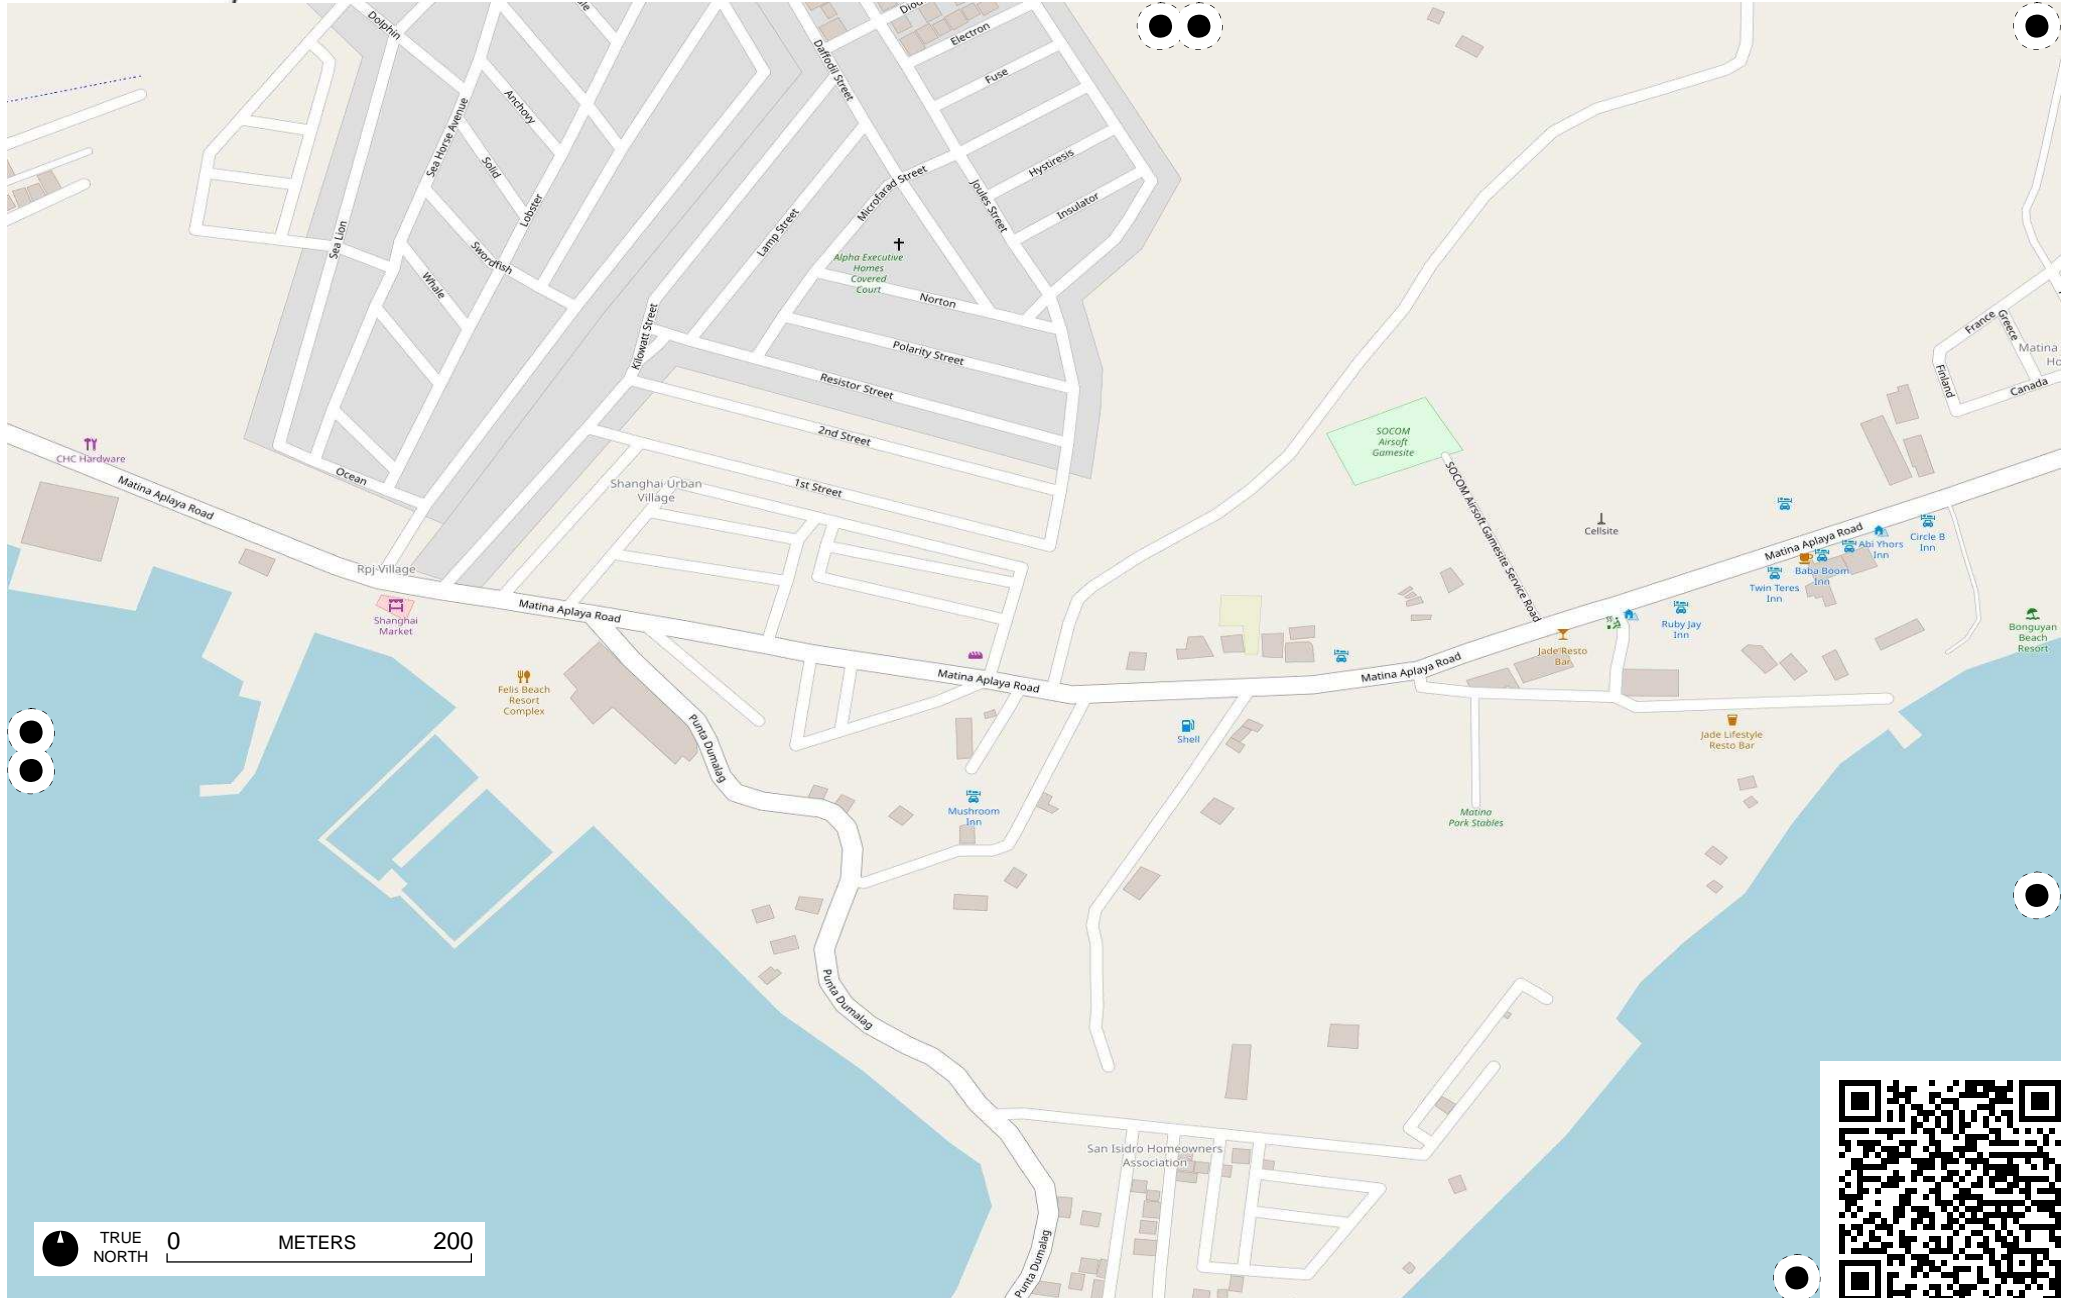

Field Papers

Untitled

<http://fieldpapers.org/atlas/1ojvglv4/D5>

TRUE NORTH 0 METERS 200

Field Papers

Untitled

<http://fieldpapers.org/atlasses/1ojvglv4/E3>

Times Beach Street
Mama's Haven
Malibago Beach Resort
Samantha Beach Resort
Times Beach Street
76 - A Bucana Covered Court

TRUE NORTH 0 METERS 200