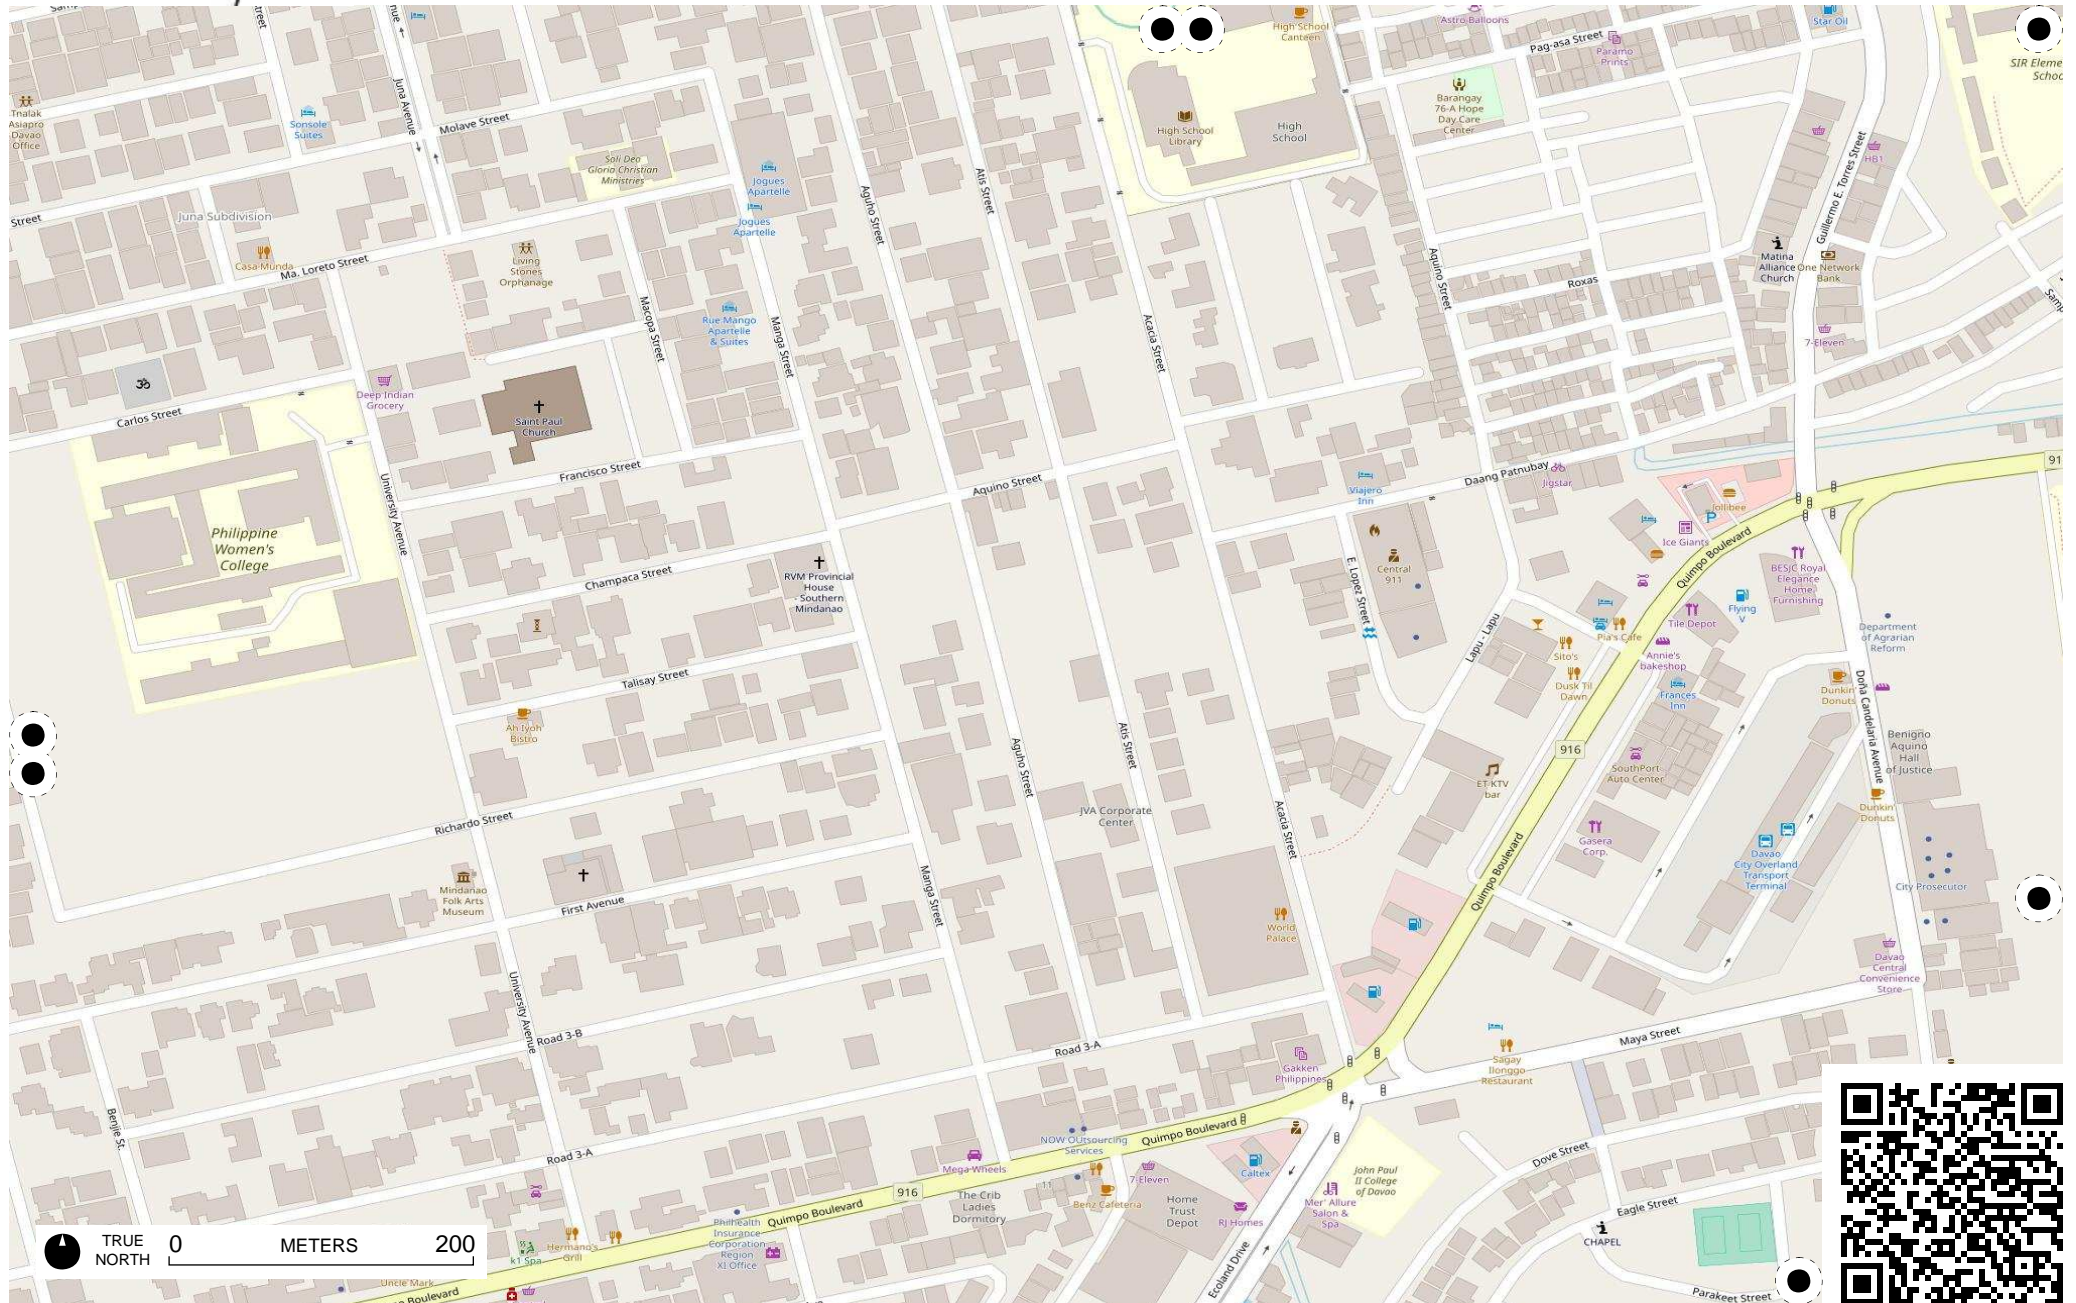

TRUE NORTH 0 METERS 200

TRUE NORTH 0 METERS 200

Field Papers

Untitled

<http://fieldpapers.org/atlasses/1ojvglv4/C5>

Field Papers

Untitled

<http://fieldpapers.org/atlas/1ojvglv4/D4>

Field Papers

Untitled

<http://fieldpapers.org/atlas/1ojvglv4/D5>

TRUE NORTH 0 METERS 200

Field Papers

Untitled

<http://fieldpapers.org/atlasses/1ojvglv4/E3>

Times Beach Street
Mama's Haven
Malibago Beach Resort
Samantha Beach Resort
Times Beach Street
76 - A Bucana Covered Court

TRUE NORTH 0 METERS 200