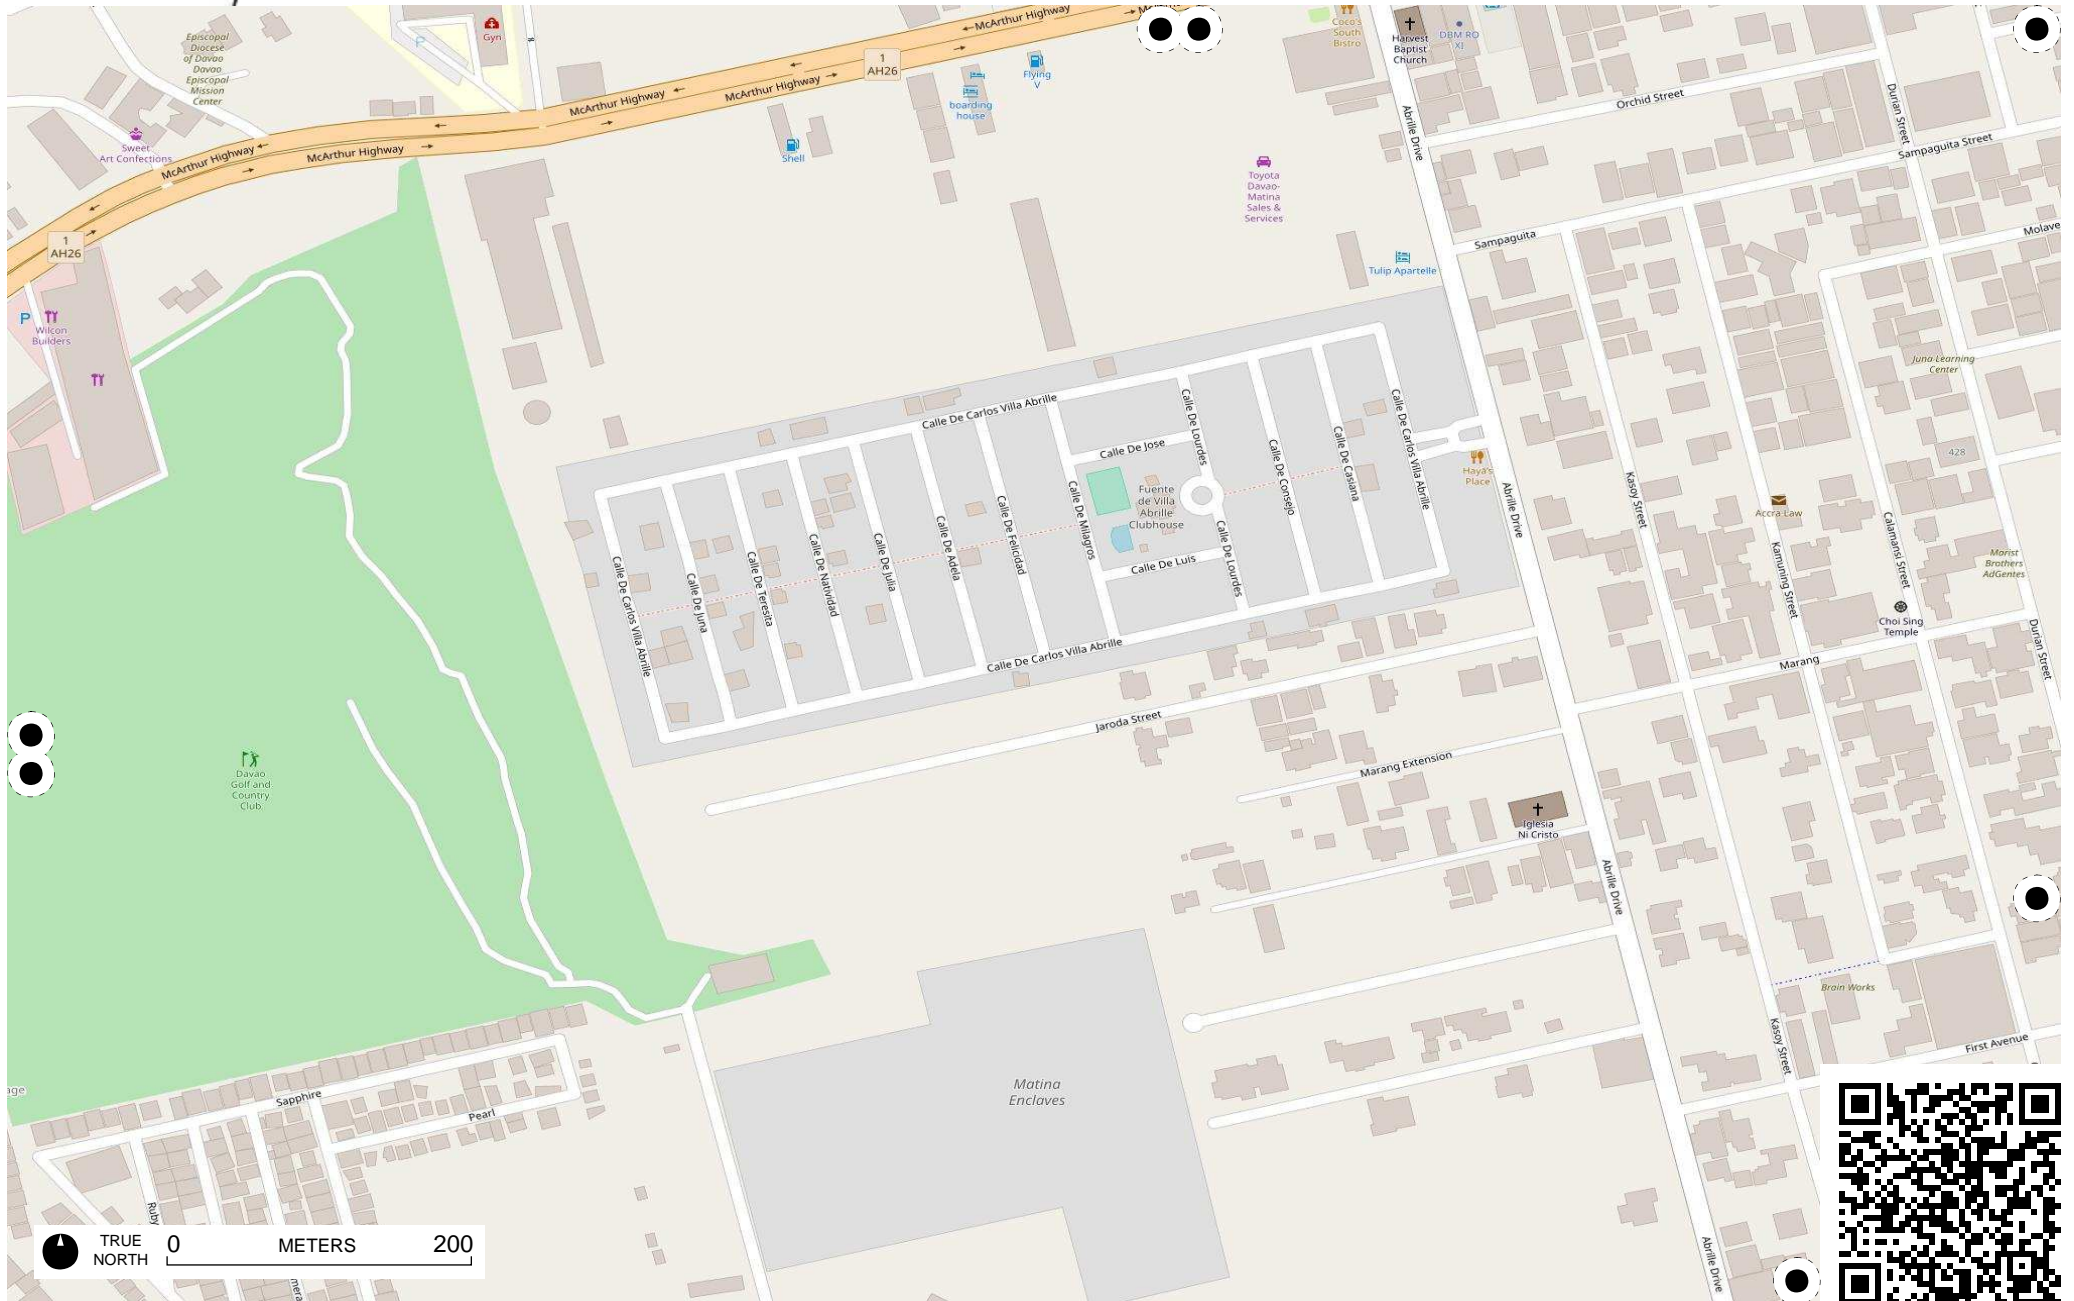

TRUE NORTH 0 METERS 200

TRUE NORTH 0 METERS 200

Field Papers

Untitled

<http://fieldpapers.org/atlasses/1ojvglv4/C5>

Field Papers

Untitled

<http://fieldpapers.org/atlas/1ojvglv4/D4>

Field Papers

Untitled

<http://fieldpapers.org/atlas/1ojvglv4/D5>

TRUE NORTH 0 METERS 200

Field Papers

Untitled

<http://fieldpapers.org/atlasses/1ojvglv4/E3>

Times Beach Street
Mama's Haven
Malibago Beach Resort
Samantha Beach Resort
Times Beach Street
76 - A Bucana Covered Court

TRUE NORTH 0 METERS 200