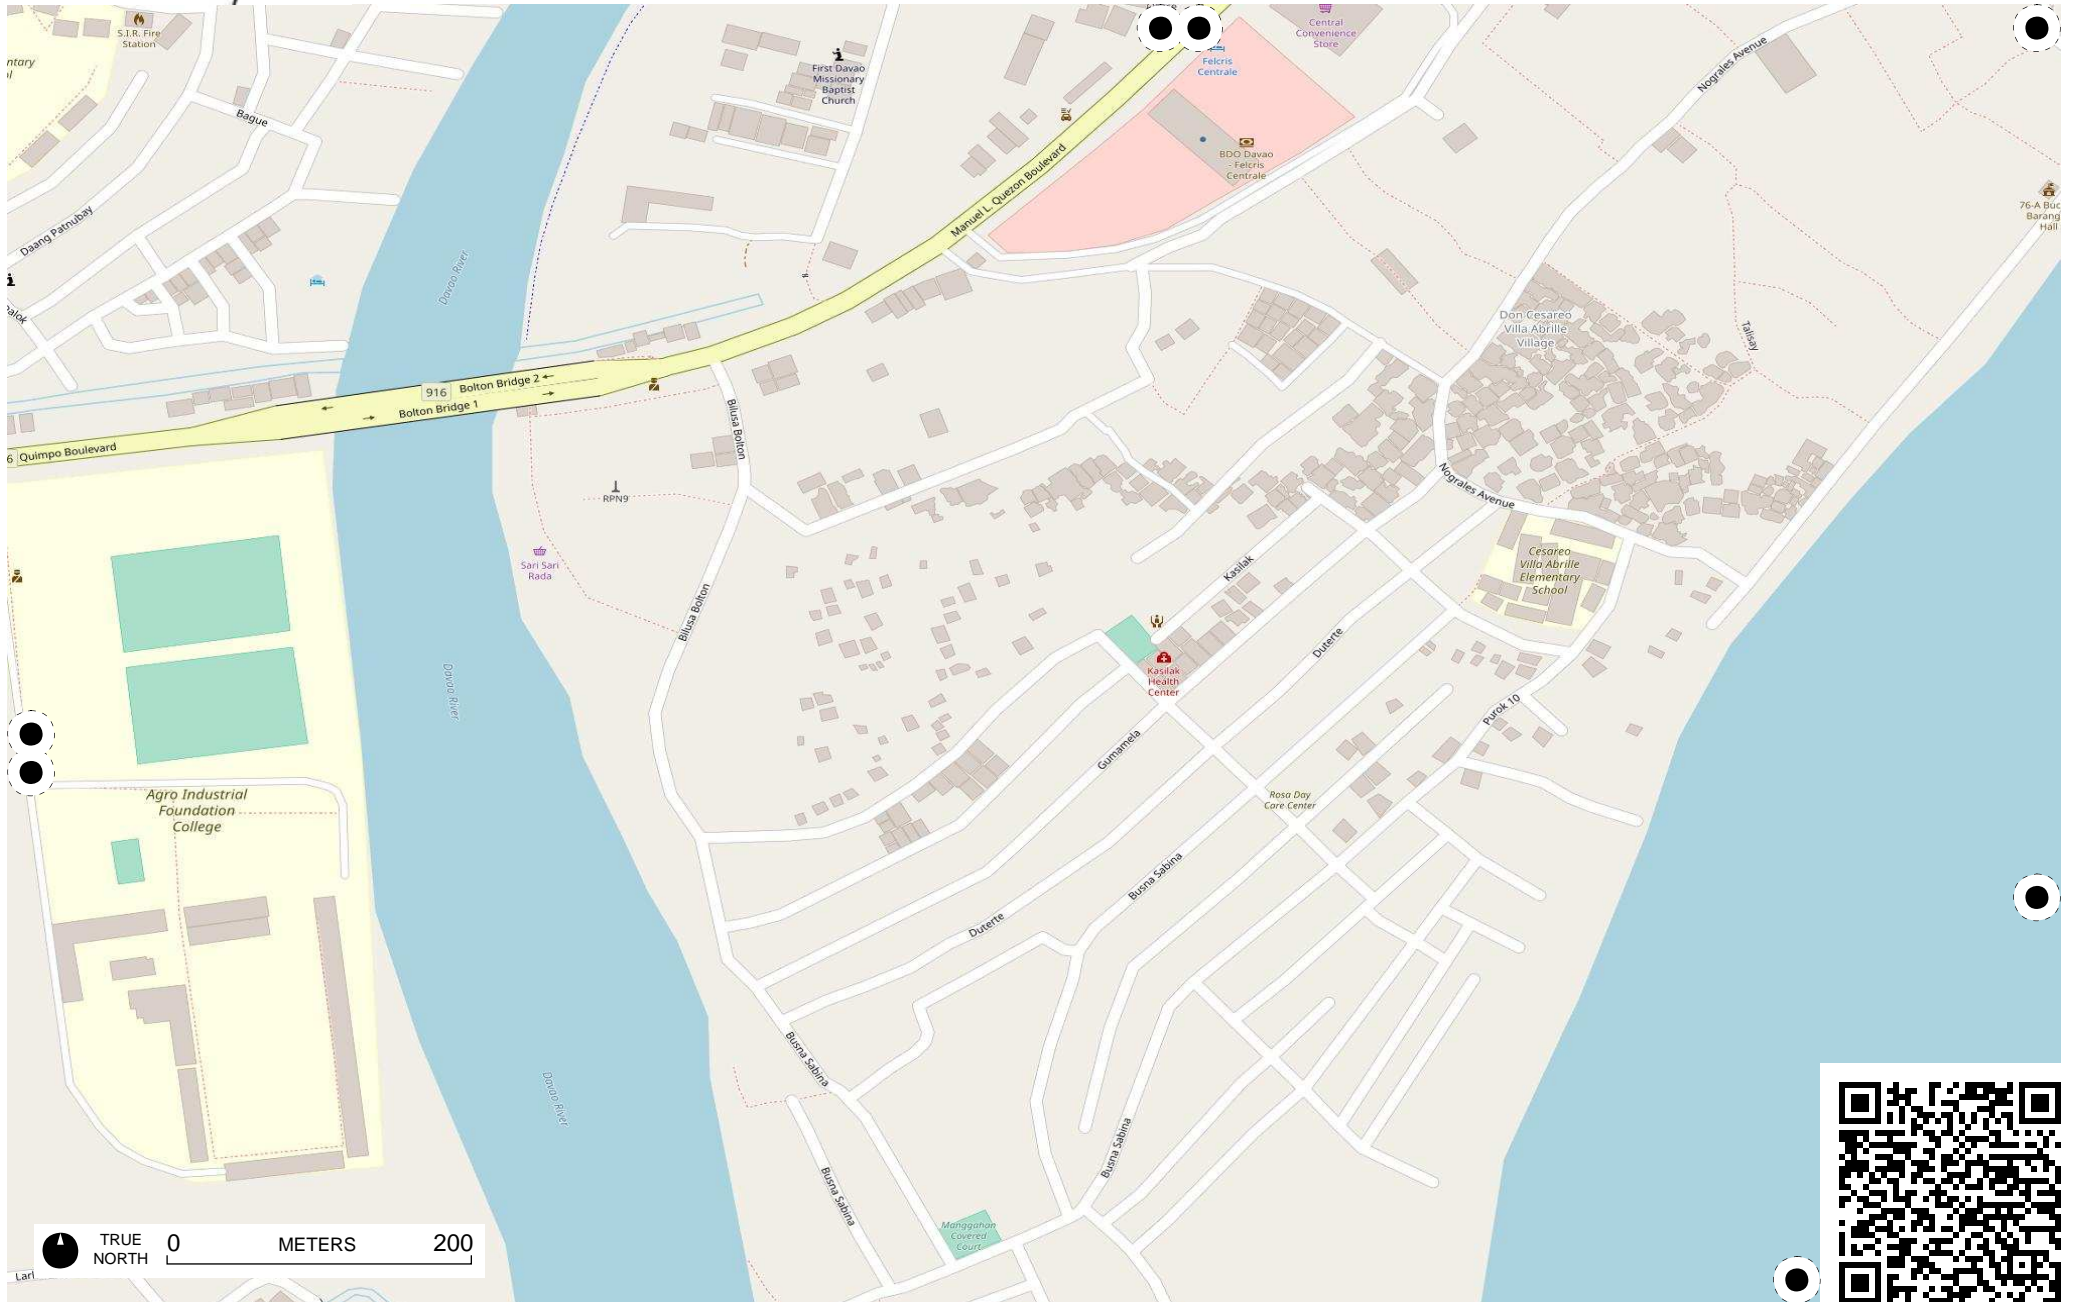

TRUE NORTH 0 METERS 200

TRUE NORTH 0 METERS 200

Field Papers

Untitled

<http://fieldpapers.org/atlasses/1ojvglv4/C5>

Field Papers

Untitled

<http://fieldpapers.org/atlas/1ojvglv4/D4>

Field Papers

Untitled

<http://fieldpapers.org/atlas/1ojvglv4/D5>

TRUE NORTH 0 METERS 200

Field Papers

Untitled

<http://fieldpapers.org/atlasses/1ojvglv4/E3>

Times Beach Street
Mama's Haven
Malibago Beach Resort
Samantha Beach Resort
Times Beach Street
76 - A Bucana Covered Court

TRUE NORTH 0 METERS 200

Field Papers

Untitled

<http://fieldpapers.org/atlasses/1ojvglv4/E4>

TRUE NORTH 0 METERS 200

Field Papers

Untitled

<http://fieldpapers.org/atlasses/1ojvglv4/E5>

TRUE NORTH 0 METERS 200