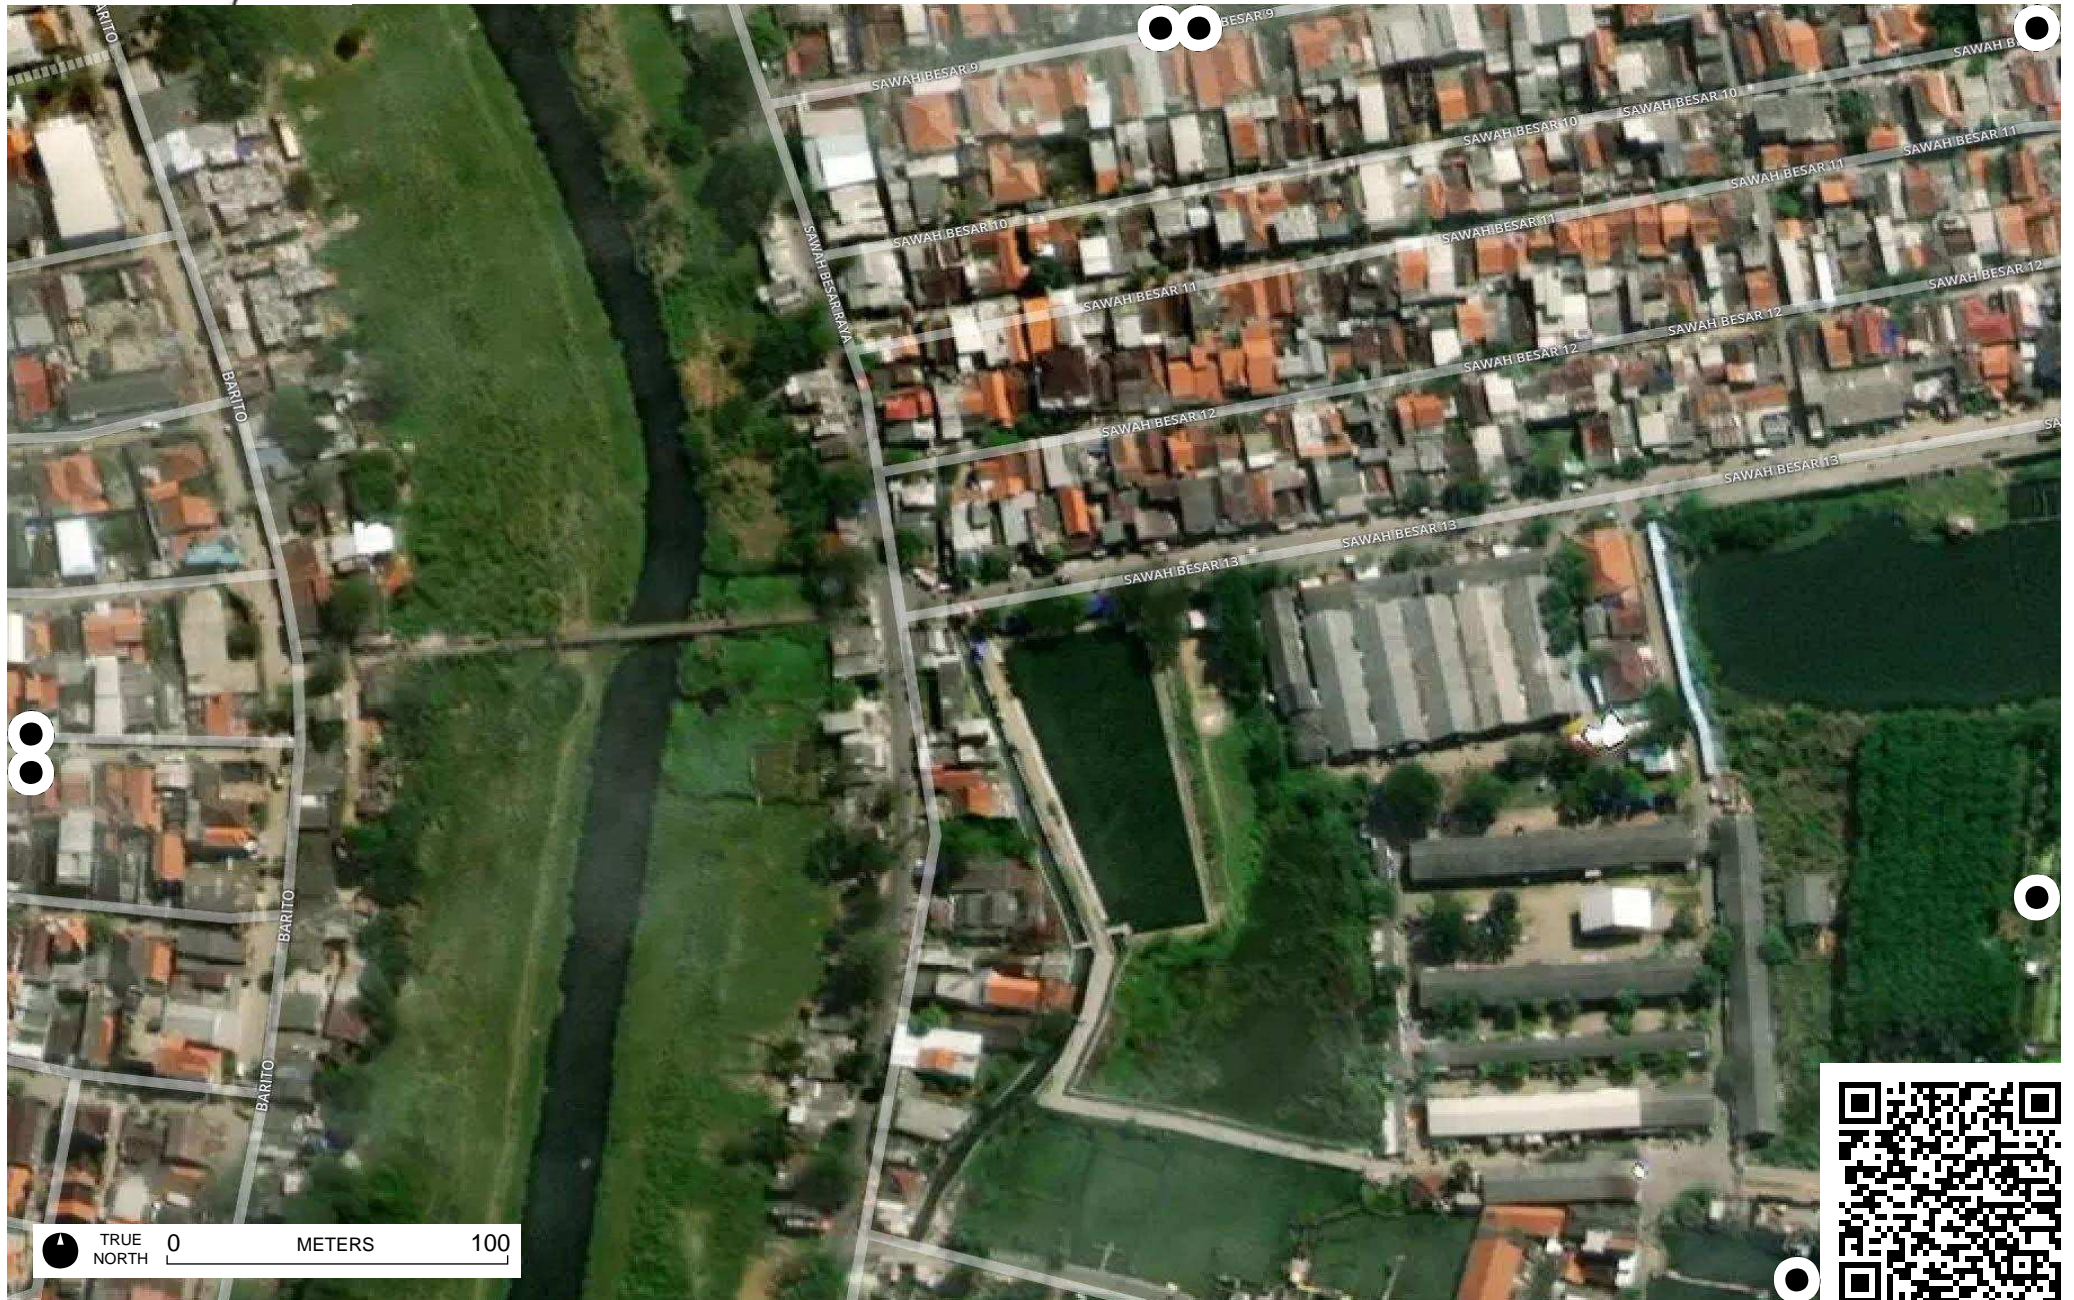

# Field Papers

Kel Kaligawe - Gayamsari

<http://fieldpapers.org/atlasses/1bvuy0lm/B3>

TRUE NORTH 0 METERS 100