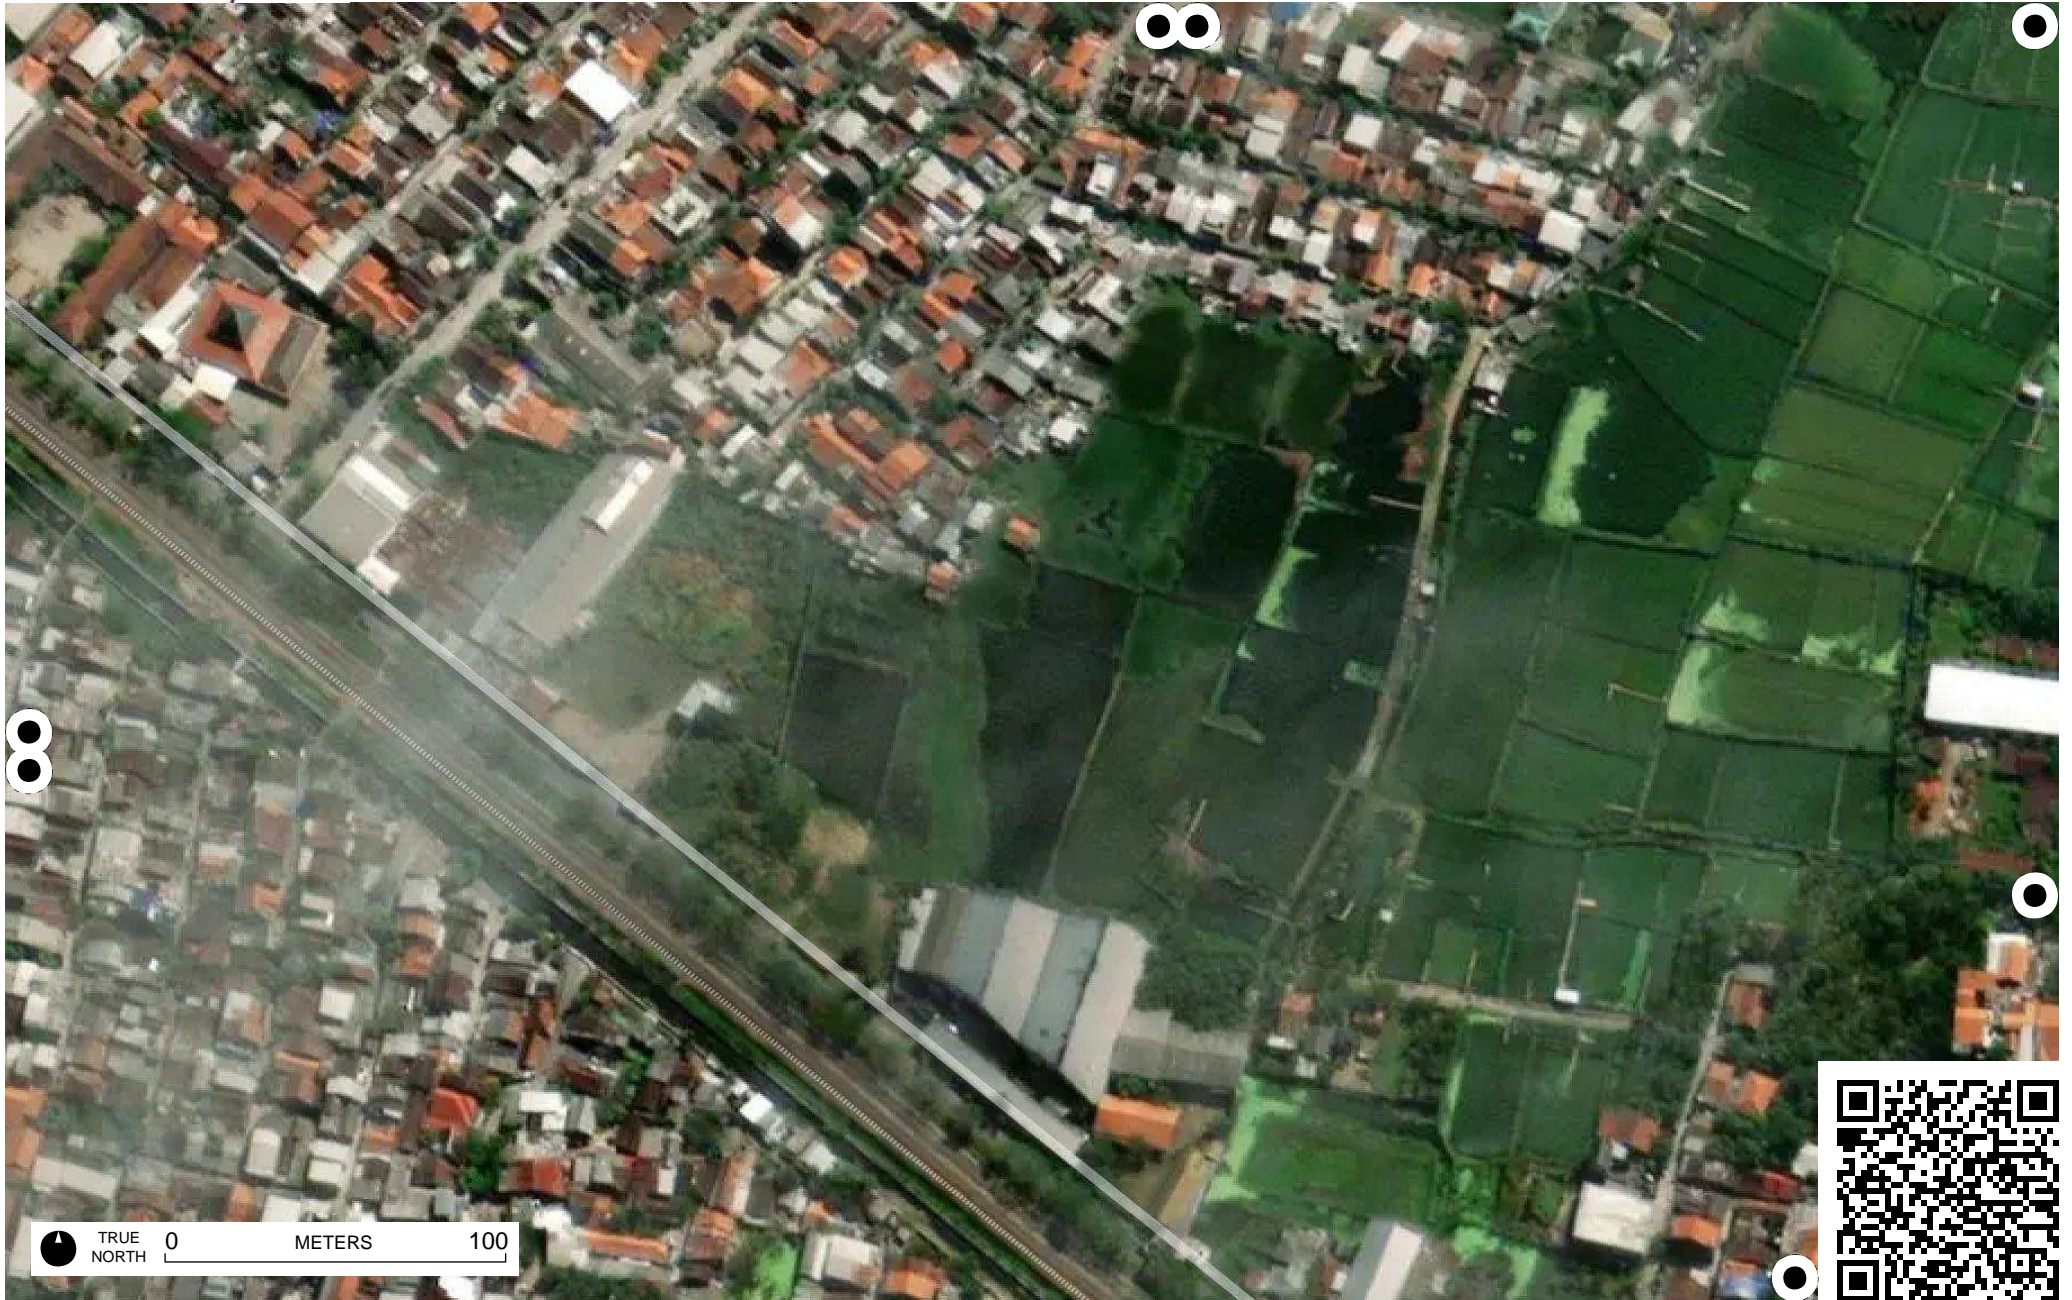

# Field Papers

Kel Kaligawe - Gayamsari  
<http://fieldpapers.org/atlas/1bvuy0Im/D1>

TRUE NORTH 0 METERS 100