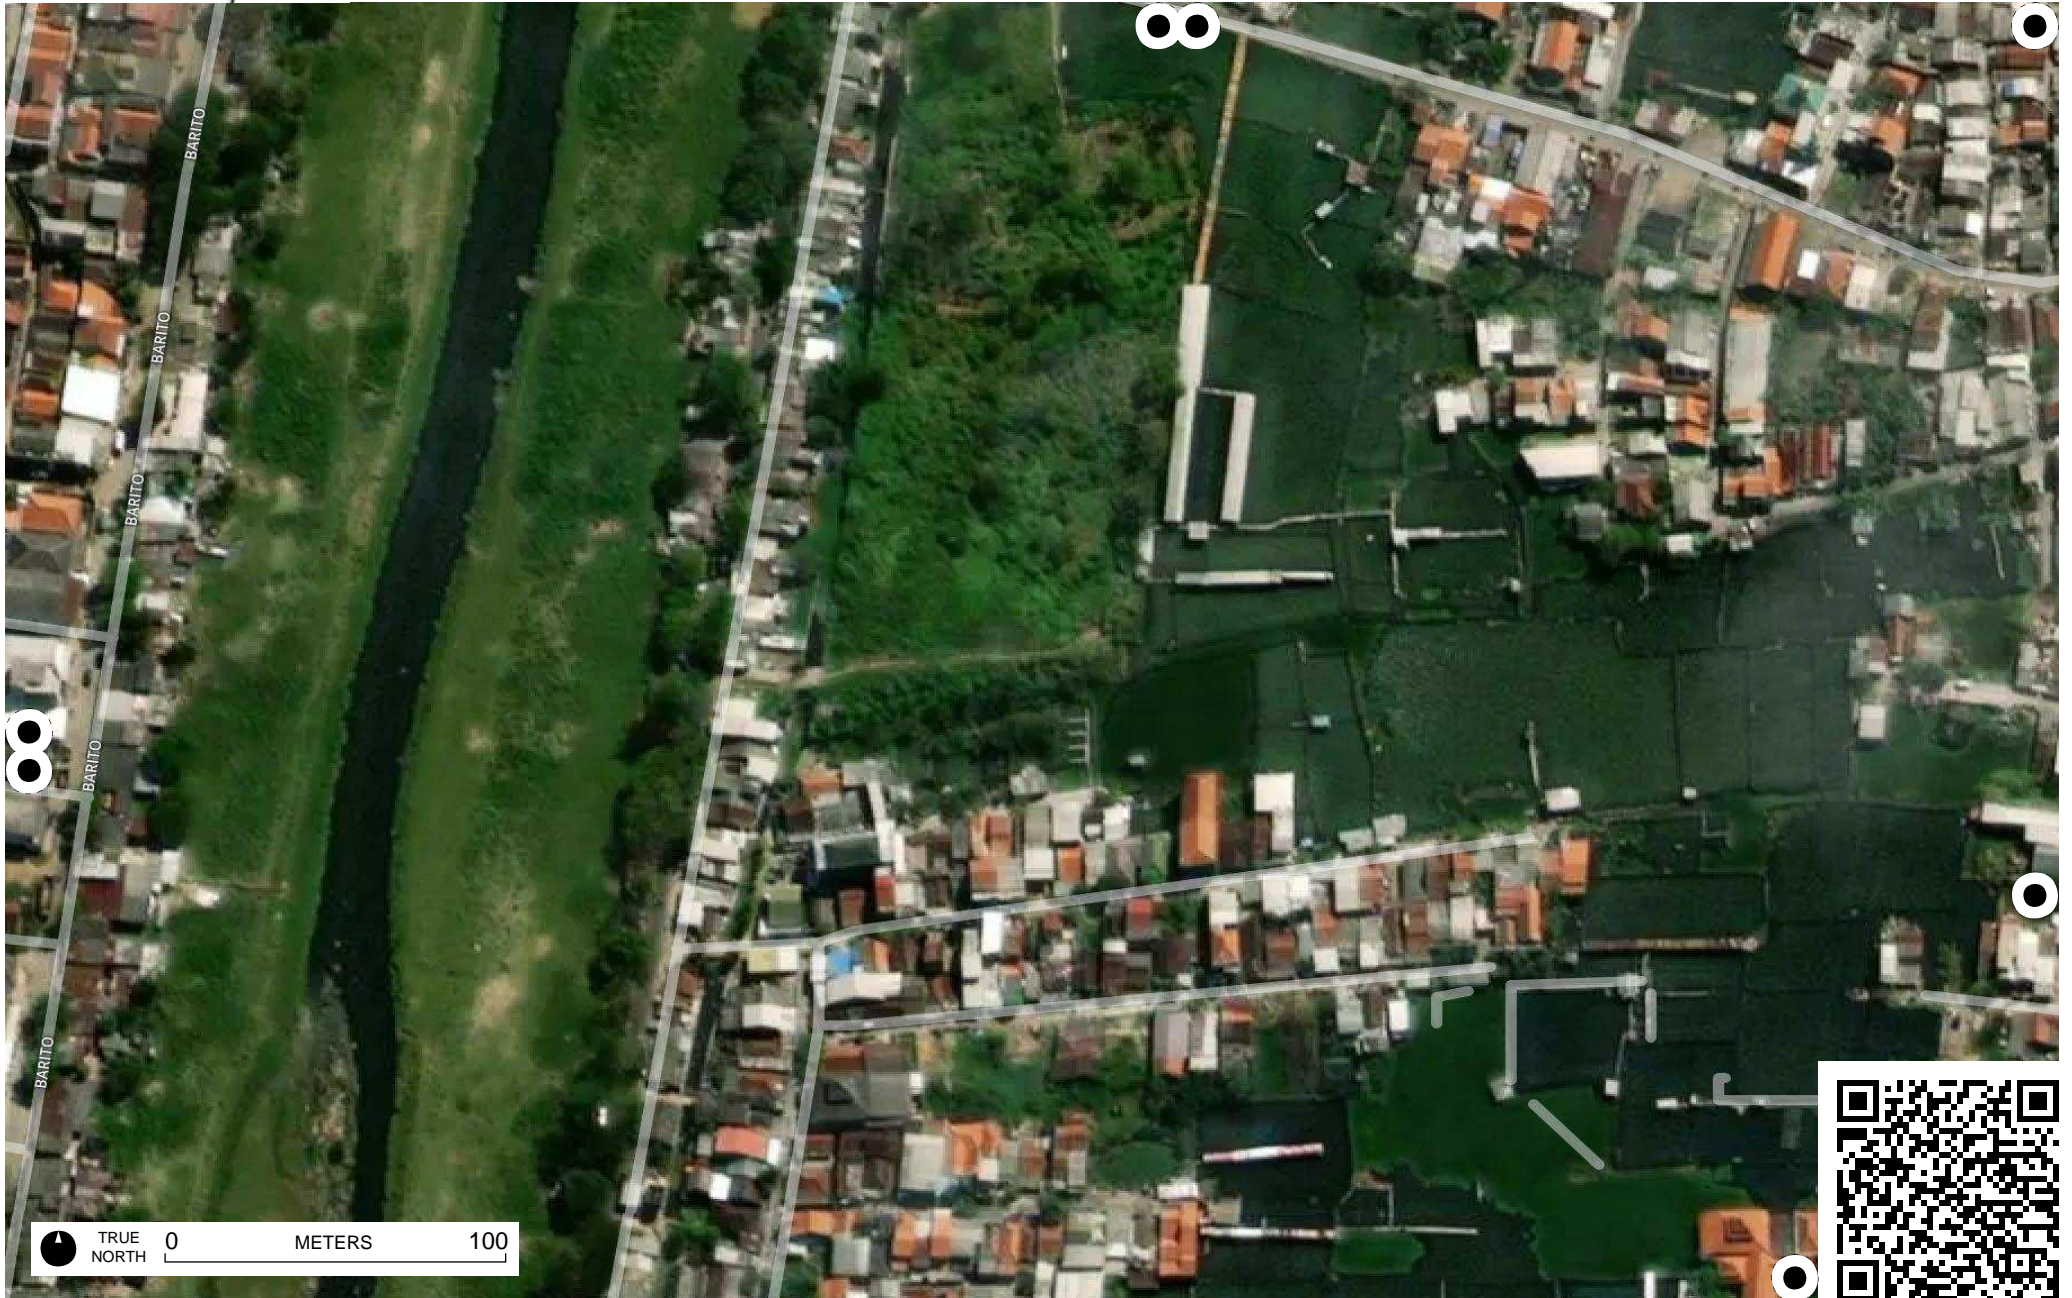

Field Papers

Kel Kaligawe - Gayamsari
<http://fieldpapers.org/atlas/1bvuy0Im/D1>