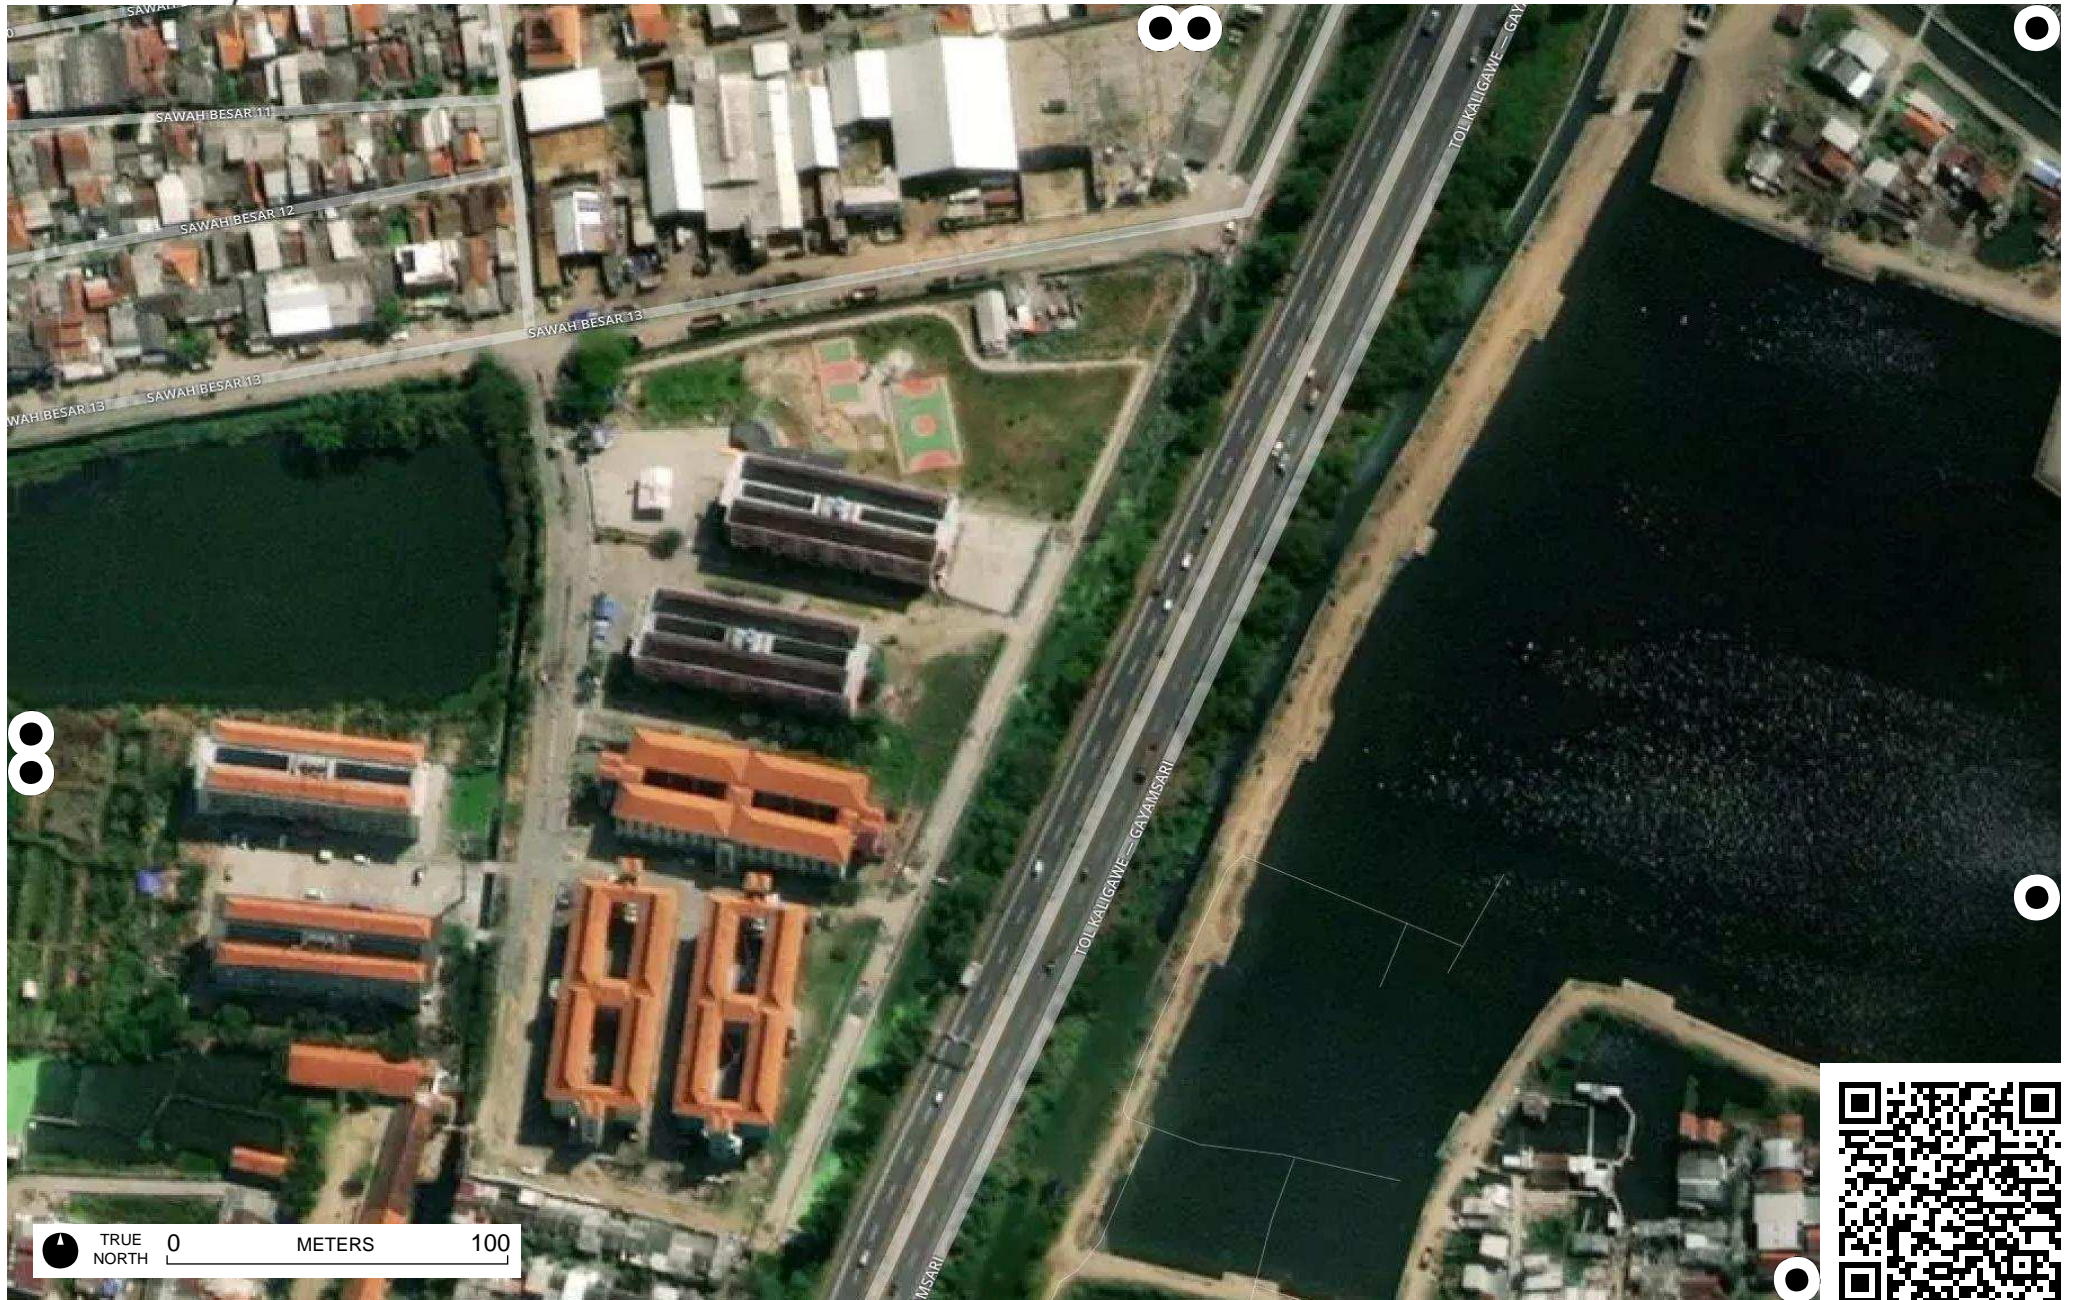

Field Papers

Kel Kaligawe - Gayamsari

<http://fieldpapers.org/atlasses/1bvuy0Im/C2>

8

TRUE NORTH 0 METERS 100