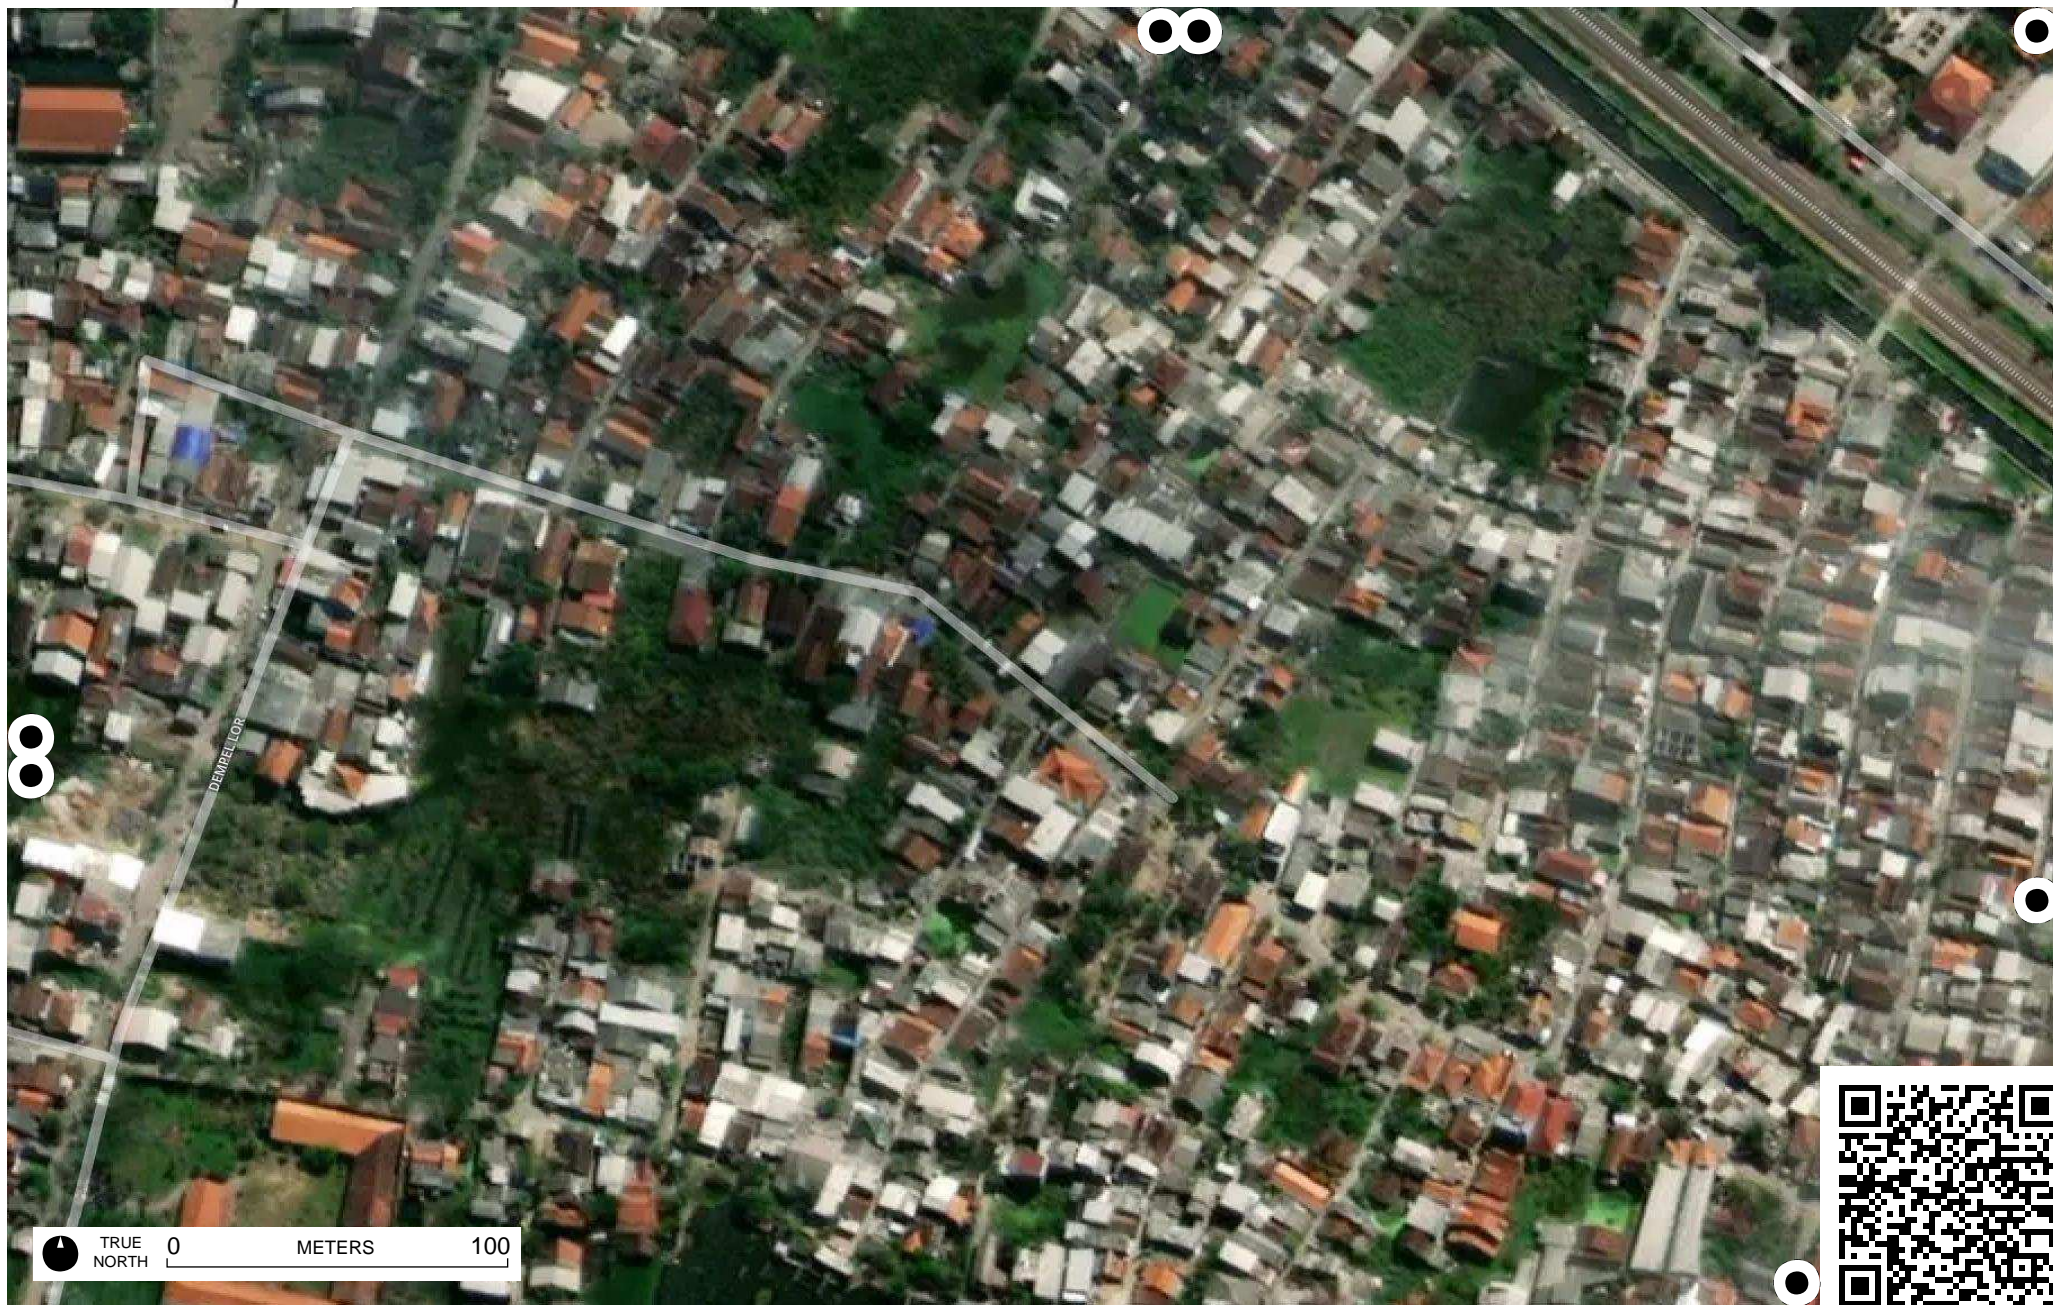

# Field Papers

Kel Kaligawe - Gayamsari  
<http://fieldpapers.org/atlas/1bvuy0Im/D1>

TRUE NORTH 0 METERS 100