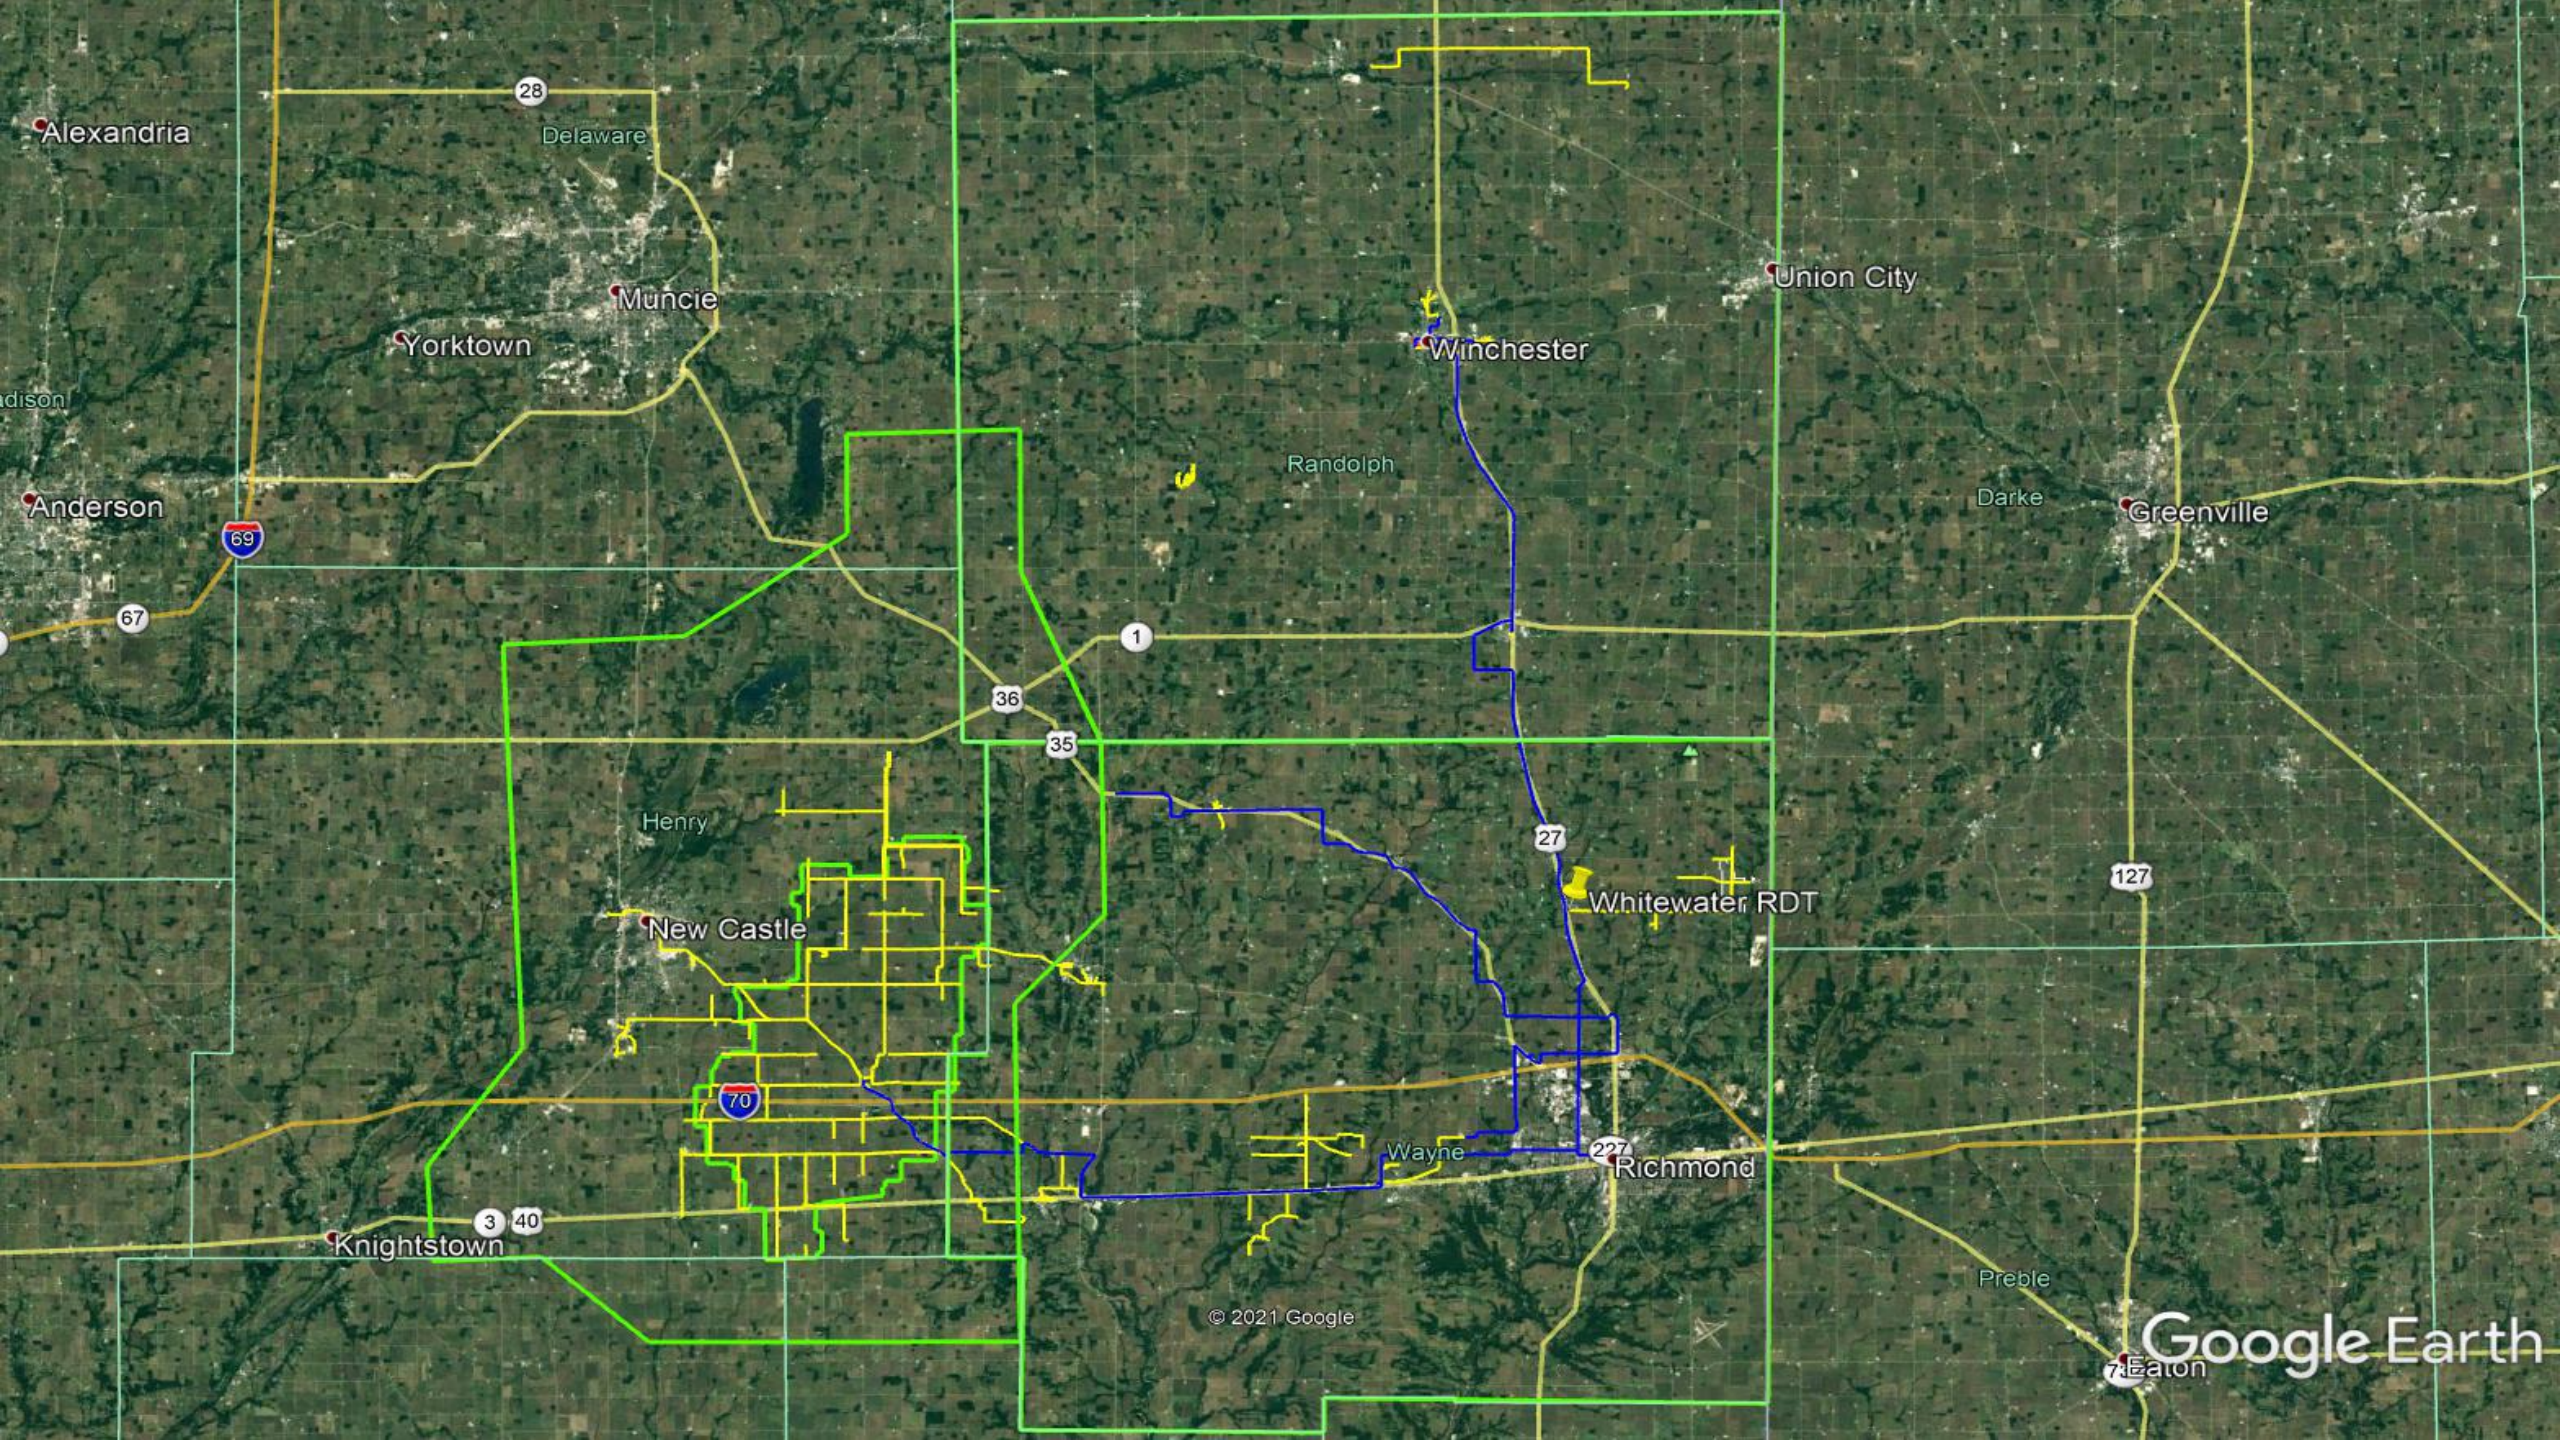

Broadband Challenges in Rural Indiana and Pennsylvania

New Lisbon Holdings, Inc.

“Your life, connected”

What is New Lisbon Holdings, Inc?

- NLTC was founded in 1901 - recently reorganized into a holding company with multiple subsidiaries
- NLTC (ILEC) and NLBC (CLEC) provide voice, video, managed Ethernet and Broadband Internet service to approximately 3400 customers in Henry, Delaware, Fayette, Wayne, And Randolph counties in Indiana
- NLTC territory is agricultural with small and medium sized communities scattered throughout. NLTC covers approximately 60 square miles and NLBC covers approximately 186 square miles.

Alexandria

28

Delaware

Muncie

Yorktown

Union City

Winchester

Randolph

- PTC (Pennsylvania Telephone Company) was founded in 1909 and purchased by NLTC in 2020
- PTC is an ILEC in Central Pennsylvania that provides telephone and Broadband Internet service to approximately 900 customers in Clinton and Lycoming Counties.
- PTC territory is predominately agricultural, with no large communities and covers 57 square miles.

“Your life, connected”

Crane Island Pennsylvania

Jersey Shore

Long Island

Antes Fort

Bastress

Ova

PTC CO