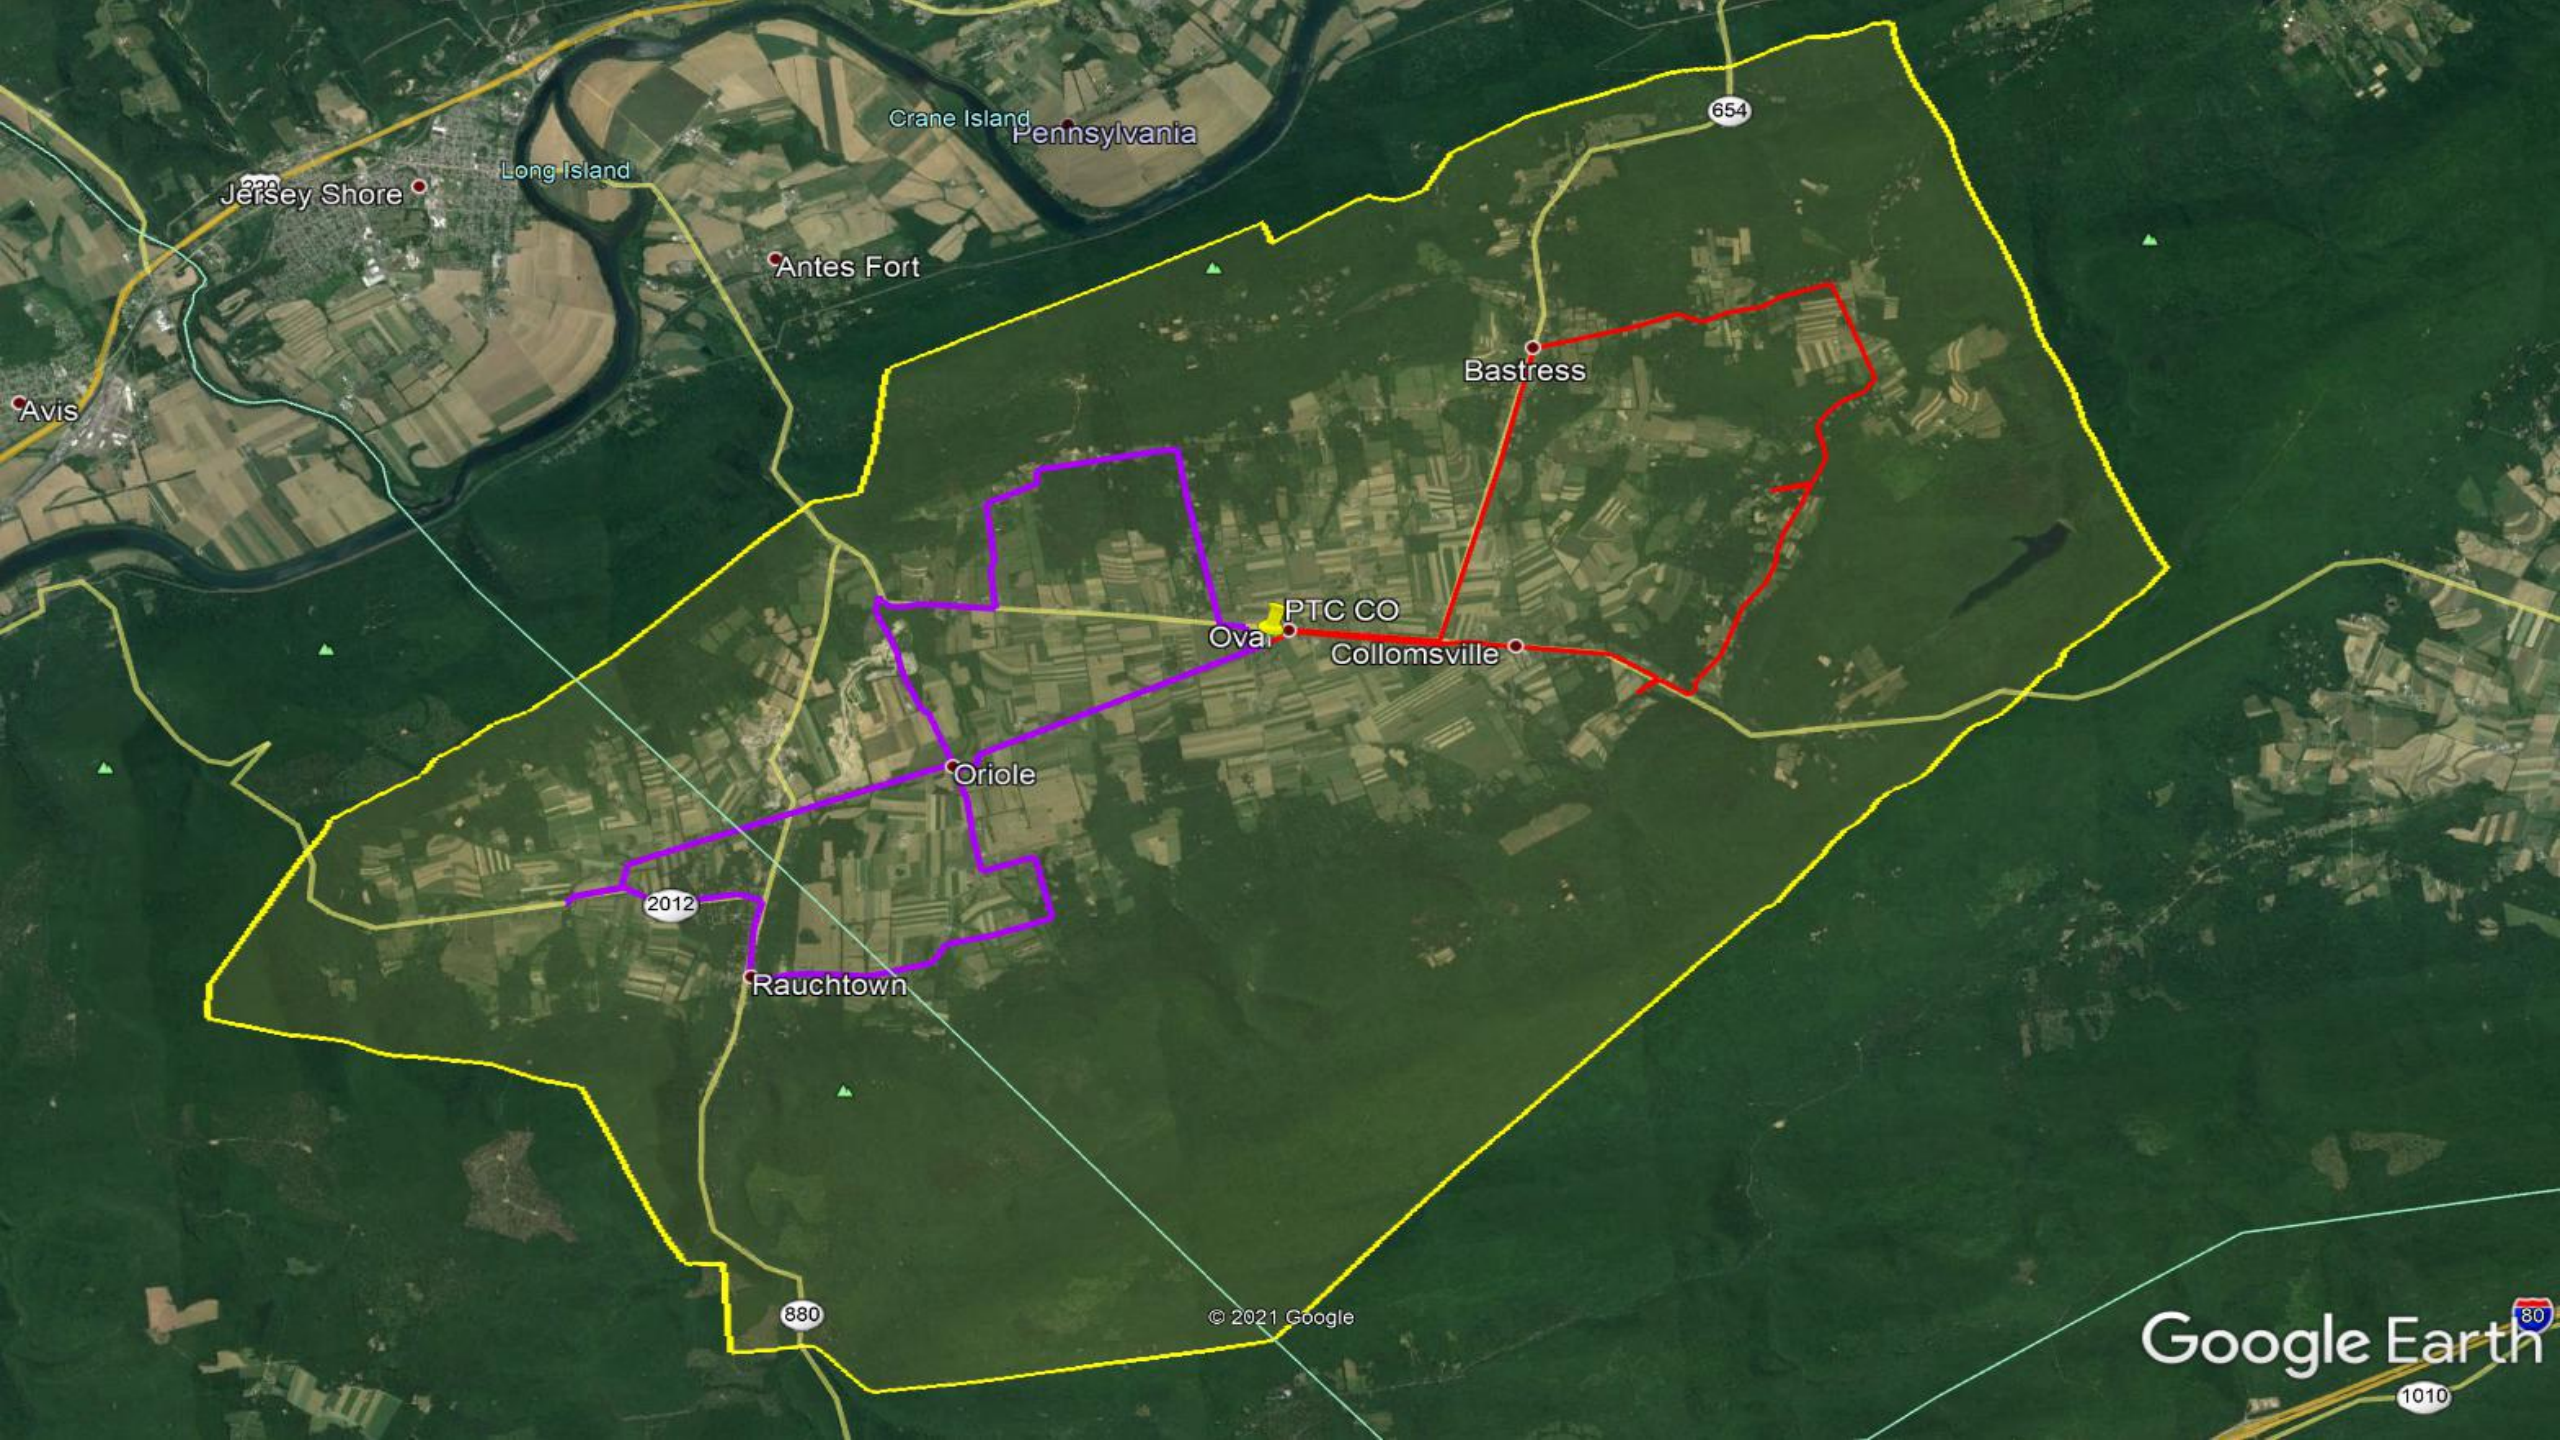

Knightstown

3

40

Preble

© 2021 Google

Google Earth

Eaton

What is New Lisbon Holdings, Inc?

- PTC (Pennsylvania Telephone Company) was founded in 1909 and purchased by NLTC in 2020
- PTC is an ILEC in Central Pennsylvania that provides telephone and Broadband Internet service to approximately 900 customers in Clinton and Lycoming Counties.
- PTC territory is predominately agricultural, with no large communities and covers 57 square miles.

“Your life, connected”

Crane Island Pennsylvania

Jersey Shore

Long Island

Antes Fort

Bastress

Ova

PTC CO