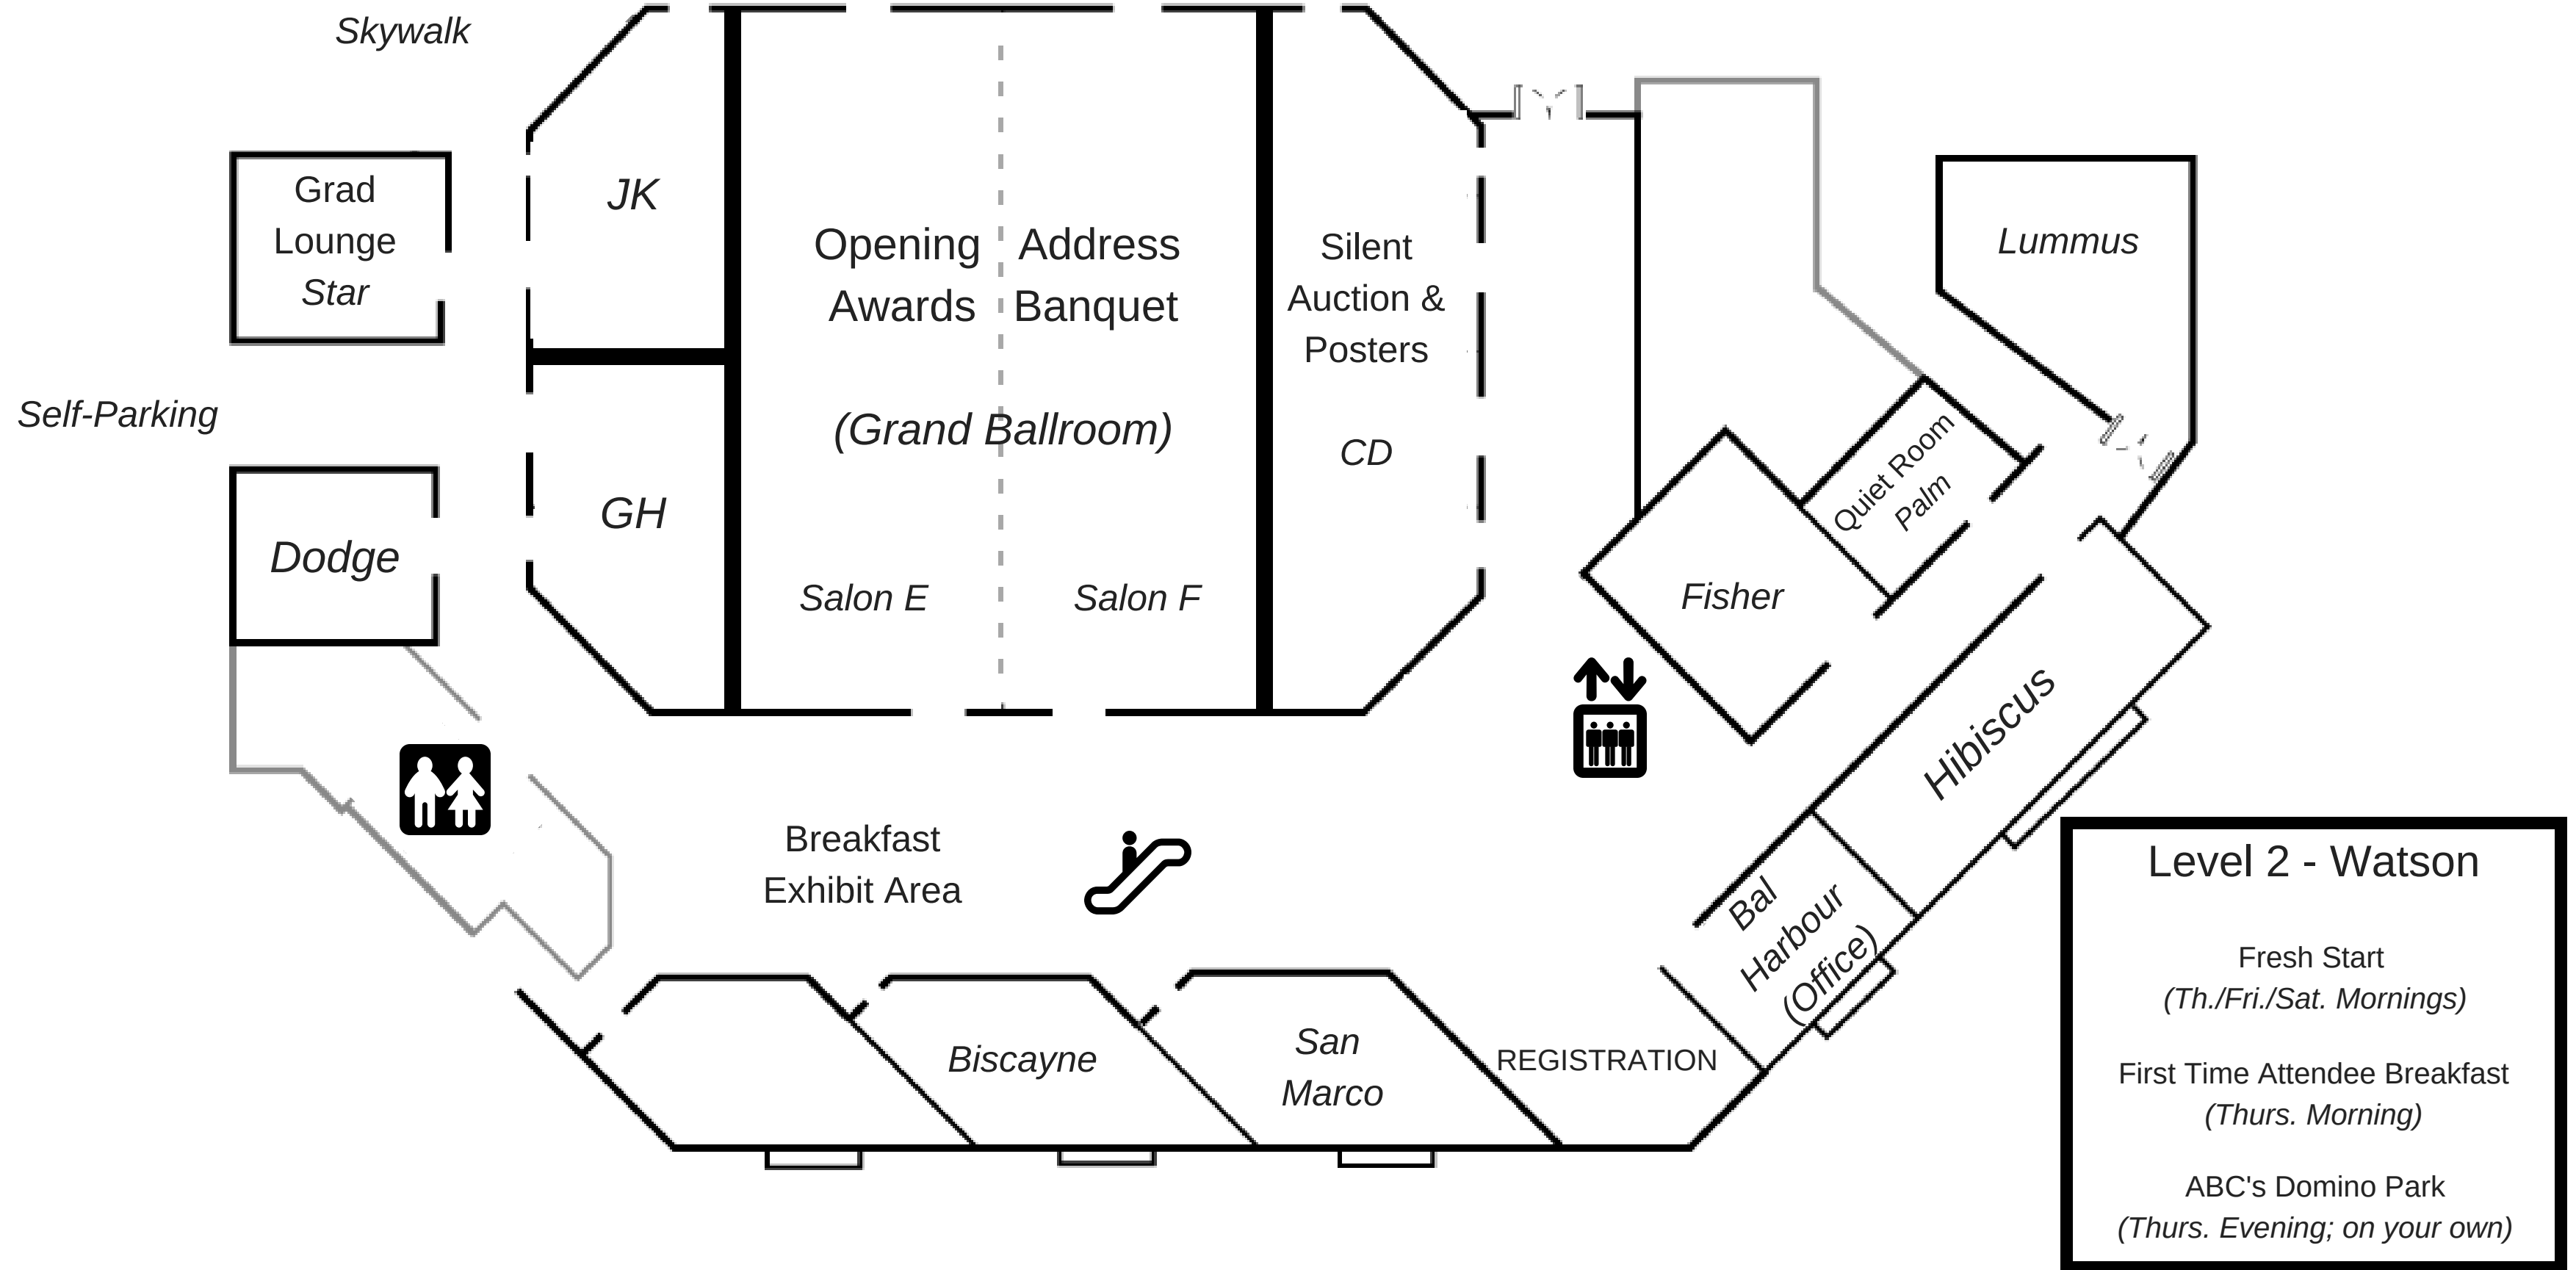

Level 3

Level 2 - Watson

Fresh Start
(Th./Fri./Sat. Mornings)

First Time Attendee Breakfast
(Thurs. Morning)

ABC's Domino Park
(Thurs. Evening; on your own)