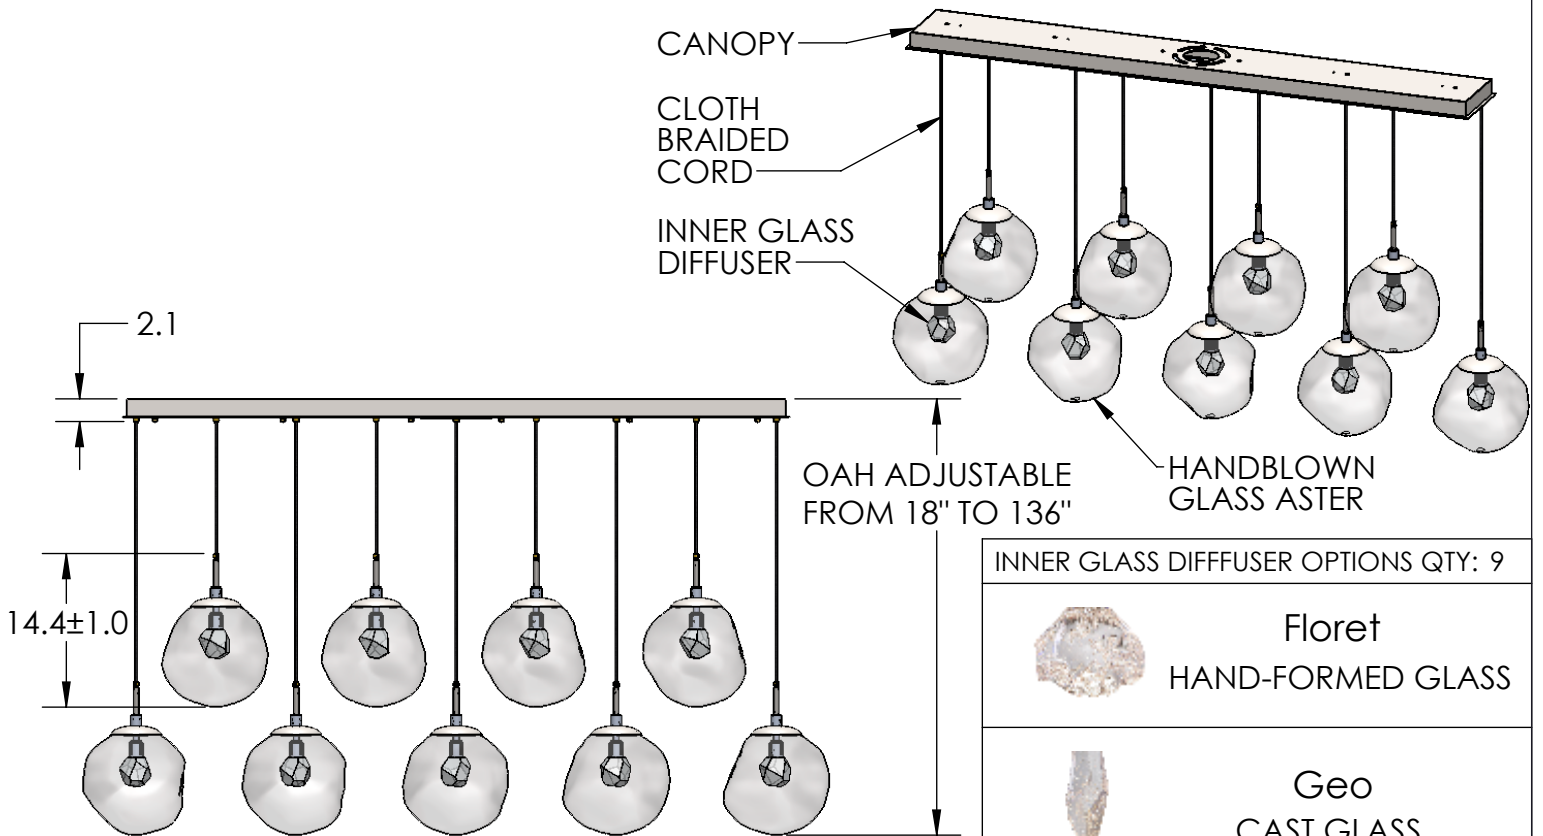

Collection: ASTER (NEBULA)

Product #: PLB0066-09-L1

INNER GLASS DIFFUSER OPTIONS QTY: 9

	Floret HAND-FORMED GLASS
	Geo CAST GLASS
	Zircon CAST GLASS

All dimensions are shown in inches unless otherwise stated. Visit hammertonstudio.com for product options.

2/7/2020 (A)

Mounting Packet: R	Weight(lbs.):104	Electrical Type: LED	CCT: 2700 K
UL Location: DRY	Elec. Qty: 9	Wattage: 48	Voltage: 120
Finish: SEE WEBSITE FOR OPTIONS	Source Lumens: Ambient:3060	Down:0	
Top Diffuser: N/A	Dimmable: Forward/Reverse Phase To 1%		
Bottom Diffuser: CLOSED GLASS	CRI: 93+	Power Factor: >0.9	

Canopy Mounting Detail

All fixtures created by Hammerton are handcrafted by artisans. Dimensions may vary up to 7/8".
 © Copyright 2020. All rights in design, detail or invention of this drawing are reserved as the property of Hammerton. Any imitation or adaptation without written consent is strictly prohibited.