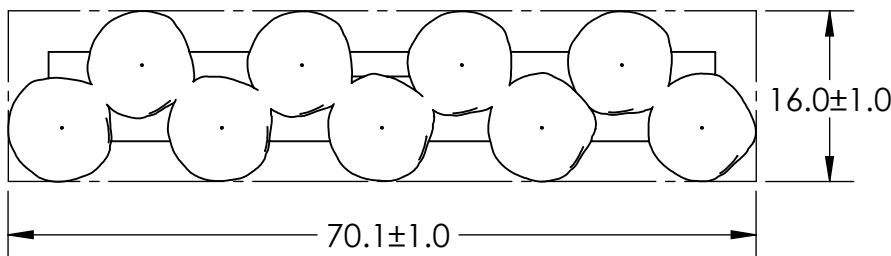

Collection: ASTER (NEBULA)

Product #: PLB0066-09-L1

INNER GLASS DIFFUSER OPTIONS QTY: 9

	Floret HAND-FORMED GLASS
	Geo CAST GLASS
	Zircon CAST GLASS

All dimensions are shown in inches unless otherwise stated. Visit hammertonstudio.com for product options.

2/7/2020 (A)

Mounting Packet: R	Weight(lbs.):104	Electrical Type: LED	CCT: 2700 K
UL Location: DRY	Elec. Qty: 9	Wattage: 48	Voltage: 120
Finish: SEE WEBSITE FOR OPTIONS	Source Lumens: Ambient:3060	Down:0	
Top Diffuser: N/A	Dimmable: Forward/Reverse Phase To 1%		
Bottom Diffuser: CLOSED GLASS	CRI: 93+	Power Factor: >0.9	

Canopy Mounting Detail

All fixtures created by Hammerton are handcrafted by artisans. Dimensions may vary up to 7/8".
 © Copyright 2020. All rights in design, detail or invention of this drawing are reserved as the property of Hammerton. Any imitation or adaptation without written consent is strictly prohibited.