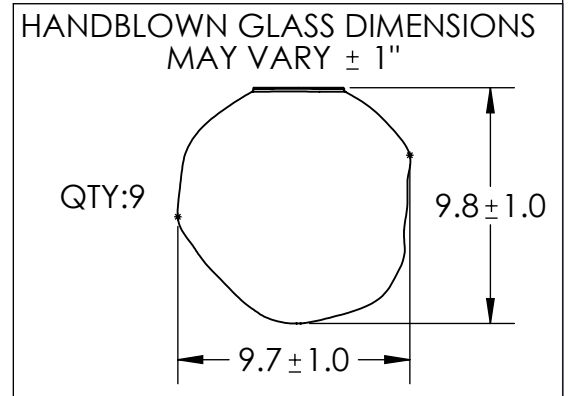

Collection: ASTER (NEBULA)

Product #: PLB0066-09-L1

INNER GLASS DIFFUSER OPTIONS QTY: 9

	Floret HAND-FORMED GLASS
	Geo CAST GLASS
	Zircon CAST GLASS

All dimensions are shown in inches unless otherwise stated. Visit hammertonstudio.com for product options.

2/7/2020 (A)

Mounting Packet: R	Weight(lbs.):104	Electrical Type: LED	CCT: 2700 K
UL Location: DRY	Elec. Qty: 9	Wattage: 48	Voltage: 120
Finish: SEE WEBSITE FOR OPTIONS	Source Lumens: Ambient:3060	Down:0	
Top Diffuser: N/A	Dimmable: Forward/Reverse Phase To 1%		
Bottom Diffuser: CLOSED GLASS	CRI: 93+	Power Factor: >0.9	

Canopy Mounting Detail

All fixtures created by Hammerton are handcrafted by artisans. Dimensions may vary up to 7/8".
 © Copyright 2020. All rights in design, detail or invention of this drawing are reserved as the property of Hammerton. Any imitation or adaptation without written consent is strictly prohibited.