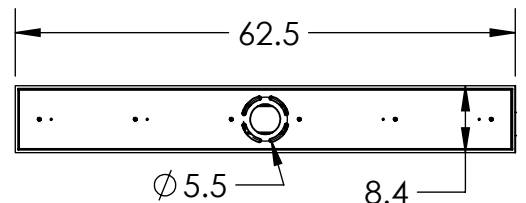

Collection: ASTER (NEBULA)

Product #: PLB0066-09-L1

INNER GLASS DIFFUSER OPTIONS QTY: 9

	Floret HAND-FORMED GLASS
	Geo CAST GLASS
	Zircon CAST GLASS

All dimensions are shown in inches unless otherwise stated. Visit hammertonstudio.com for product options.

2/7/2020 (A)

Mounting Packet: R	Weight(lbs.):104	Electrical Type: LED	CCT: 2700 K
UL Location: DRY	Elec. Qty: 9	Wattage: 48	Voltage: 120
Finish: SEE WEBSITE FOR OPTIONS	Source Lumens: Ambient:3060	Down:0	
Top Diffuser: N/A	Dimmable: Forward/Reverse Phase To 1%		
Bottom Diffuser: CLOSED GLASS	CRI: 93+	Power Factor: >0.9	

Canopy Mounting Detail

All fixtures created by Hammerton are handcrafted by artisans. Dimensions may vary up to 7/8".
 © Copyright 2020. All rights in design, detail or invention of this drawing are reserved as the property of Hammerton. Any imitation or adaptation without written consent is strictly prohibited.