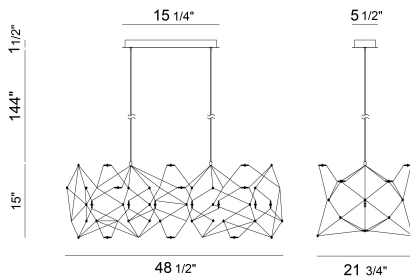

LEONARDELLI, MEDIUM LED CHANDELIER

PRODUCT DETAILS

No.	:	38037-016
Product Color	:	CHROME
Product Material	:	METAL
Shade / Accent Material	:	~
Length	:	48"
Width	:	21.75"
Height	:	15.75"
Overall Height	:	88"
Weight	:	7.8lbs

ITEM NO.	FINISH	SHADE
38037-016	CHROME	

TECHNICAL DETAILS

Hanging Support Type	:	WIRE
Canopy / Backplate Length	:	15.25"
Canopy / Backplate Height	:	1.5"
Canopy / Backplate Width	:	5.5"
Location	:	DRY
Approval	:	
Title 24	:	Yes