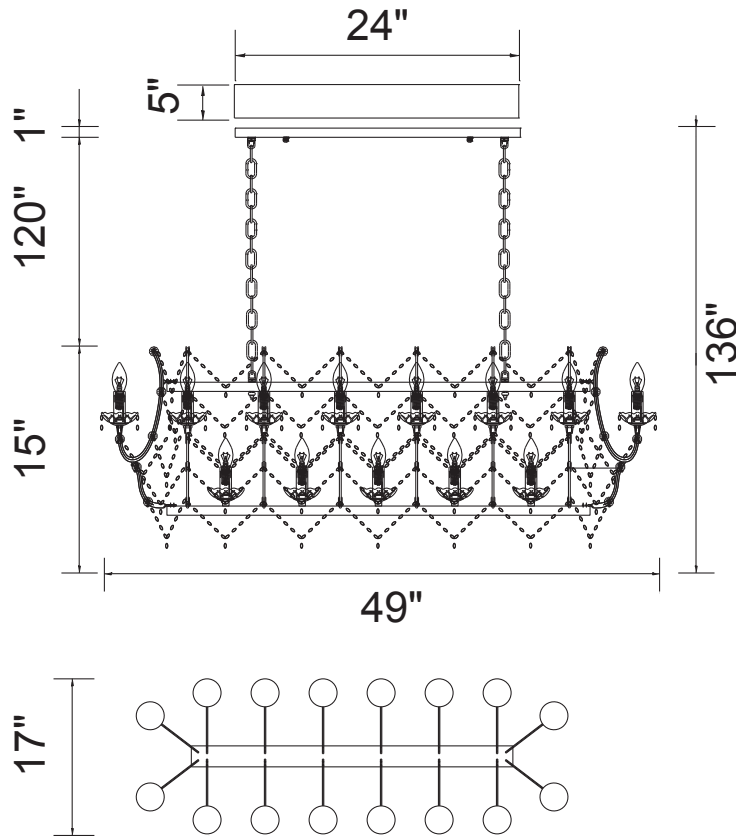

CWI LIGHTING

BRIGHTER LIVING. SIMPLIFIED.

PROJECT: _____

FIXTURE TYPE: _____

LOCATION: _____

CONTACT/PHONE: _____

Item	9910P49-21-601
Collection	ALEKA
Finish	Chrome
Glass	-----
Crystal	Clear
Input	120V AC,60HZ,AC

Shade	-----
Length/Dia.	49"
Width/Ext.	17"
Height	15"
Maximum	136"
Lumens	-----

Light Source	E12
Bulb Info.	21×60W
Included	-----
Dimmable	No
Color	-----
Weight	