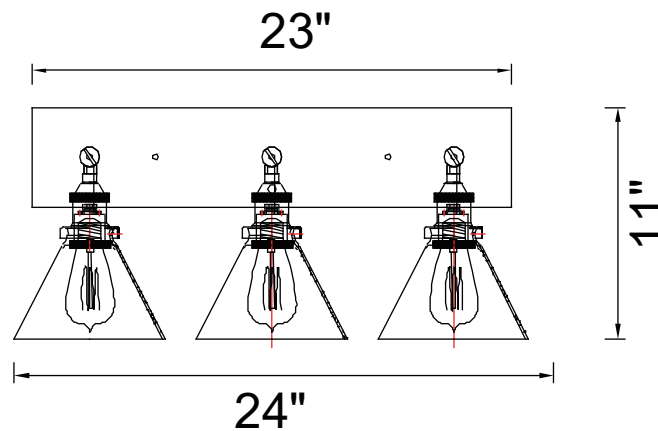

PROJECT: _____

FIXTURE TYPE: _____

LOCATION: _____

CONTACT/PHONE: _____

Item	9735W24-3-101
Collection	EUSTIS
Finish	Black+Gold Brass
Glass	Clear
Crystal	-----
Input	120V AC,60HZ,AC

Shade	-----
Length/Dia.	24"
Width/Ext.	11"
Height	11"
Maximum	-----
Lumens	-----

Light Source	E26
Bulb Info.	3×60W
Included	-----
Dimmable	Yes
Color	-----
Weight	