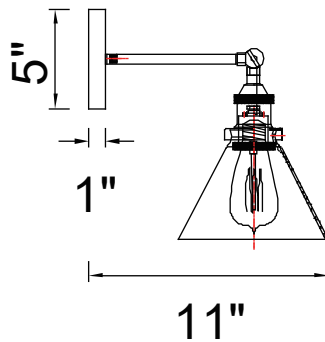

PROJECT: _____

FIXTURE TYPE: _____

LOCATION: _____

CONTACT/PHONE: _____

Item	9735W24-3-101
Collection	EUSTIS
Finish	Black+Gold Brass
Glass	Clear
Crystal	-----
Input	120V AC,60HZ,AC

Shade	-----
Length/Dia.	24"
Width/Ext.	11"
Height	11"
Maximum	-----
Lumens	-----

Light Source	E26
Bulb Info.	3×60W
Included	-----
Dimmable	Yes
Color	-----
Weight	