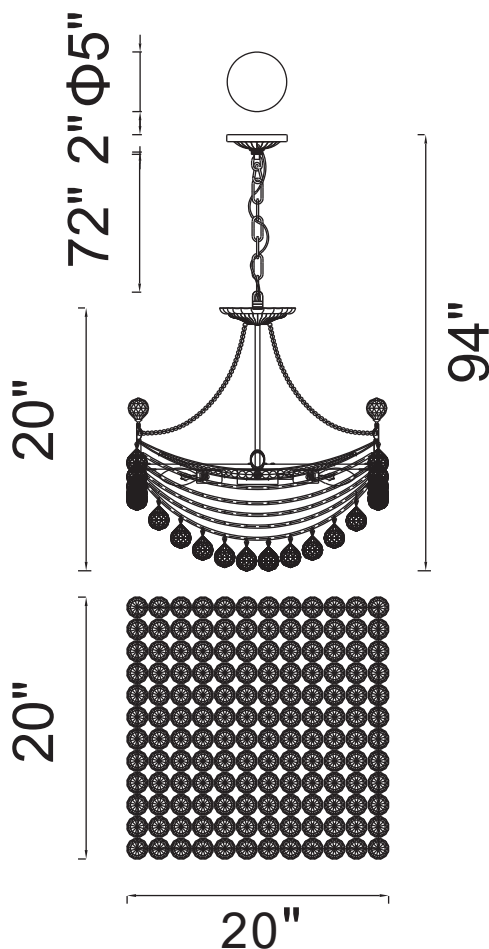

PROJECT: _____

FIXTURE TYPE: _____

LOCATION: _____

CONTACT/PHONE: _____

Item	8041P20C-S
Collection	CASCADE
Finish	Chrome
Glass	-----
Crystal	Clear
Input	120V AC,60HZ,AC

Shade	-----
Length/Dia.	20"
Width/Ext.	20"
Height	20"
Maximum	94"
Lumens	-----

Light Source	E12
Bulb Info.	8×40W
Included	-----
Dimmable	Yes
Color	-----
Weight	