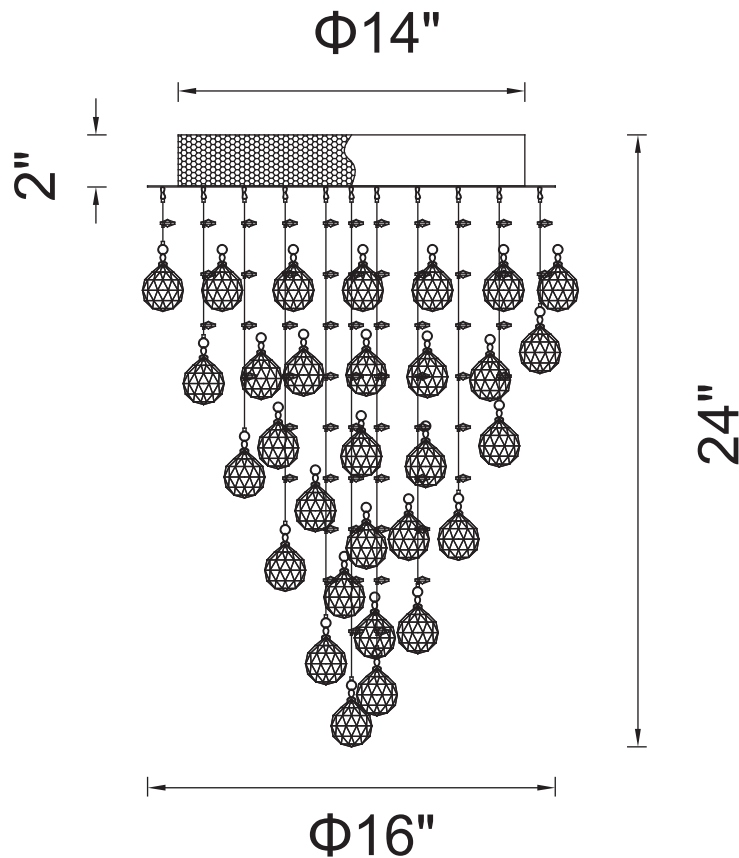

PROJECT: \_\_\_\_\_  
 FIXTURE TYPE: \_\_\_\_\_  
 LOCATION: \_\_\_\_\_  
 CONTACT/PHONE: \_\_\_\_\_

Item	6601C16C
Collection	RAIN DROP
Finish	Chrome
Glass	-----
Crystal	Clear
Input	120V AC,60HZ,AC

Shade	-----
Length/Dia.	16"
Width/Ext.	-----
Height	24"
Maximum	-----
Lumens	-----

Light Source	GU10
Bulb Info.	5×35W
Included	-----
Dimmable	Yes
Color	-----
Weight	