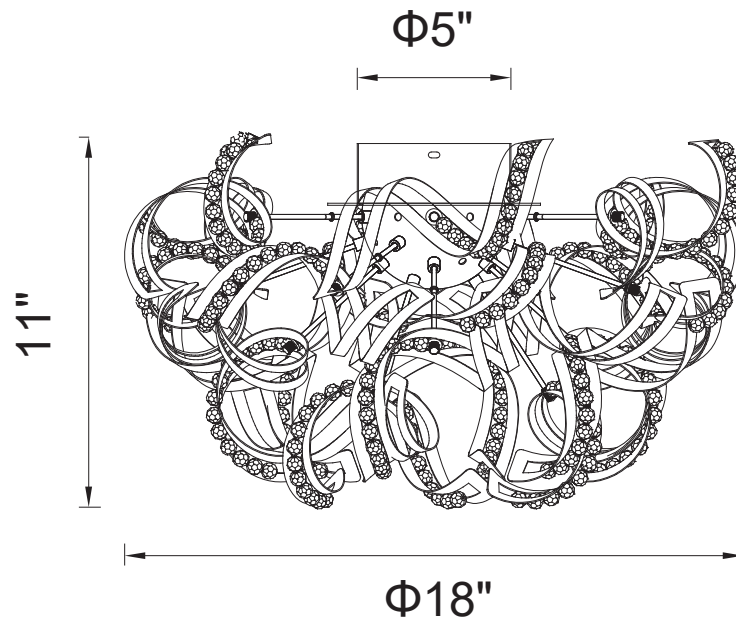

PROJECT: _____

FIXTURE TYPE: _____

LOCATION: _____

CONTACT/PHONE: _____

Item	5067C18C
Collection	CHANDELIERS
Finish	Chrome
Glass	-----
Crystal	Clear
Input	120V AC,60HZ,AC

Shade	-----
Length/Dia.	18"
Width/Ext.	-----
Height	11"
Maximum	-----
Lumens	-----

Light Source	G9
Bulb Info.	9×40W
Included	-----
Dimmable	Yes
Color	-----
Weight	