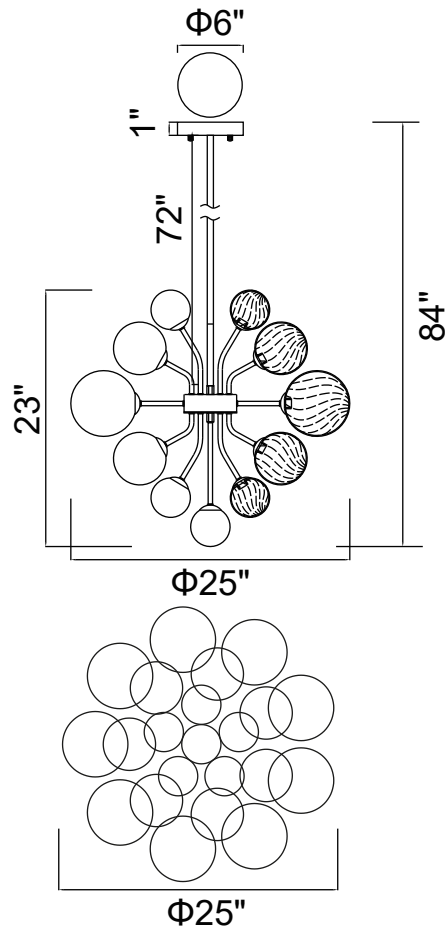

PROJECT: _____

FIXTURE TYPE: _____

LOCATION: _____

CONTACT/PHONE: _____

Item	1205P25-15-601
Collection	PALLOCIYes
Finish	Chrome
Glass	Clear+Smoke
Crystal	-----
Input	120V AC,60HZ,AC

Shade	-----
Length/Dia.	25"
Width/Ext.	25"
Height	23"
Maximum	84"
Lumens	-----

Light Source	LED G9
Bulb Info.	15x5W
Included	-----
Dimmable	Yes
Color	-----
Weight	