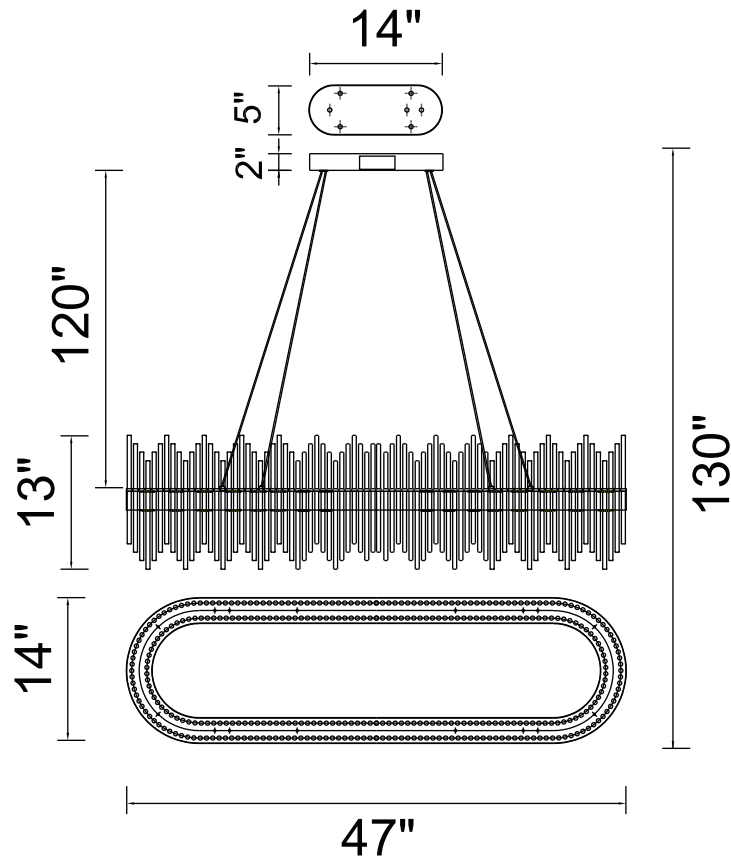

PROJECT: _____

FIXTURE TYPE: _____

LOCATION: _____

CONTACT/PHONE: _____

Item	1063P47-169-RC
Collection	GENEVIEVE
Finish	Medallion Gold
Glass	-----
Crystal	Clear
Input	120V AC,60HZ,AC

Shade	-----
Length/Dia.	47"
Width/Ext.	14"
Height	13"
Maximum	130"
Lumens	4420

Light Source	LED
Bulb Info.	85W
Included	-----
Dimmable	Yes
Color	3000K
Weight	26.3KG