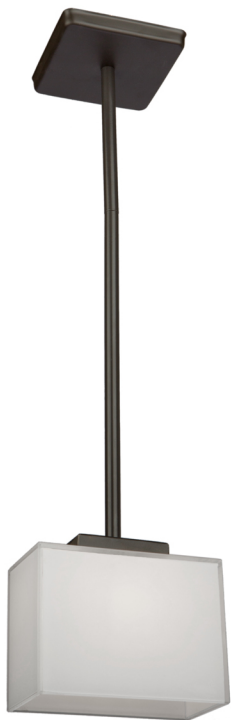

Cube Lights SC131800B 1 Light Chandelier

PRODUCT DIMENSIONS (inches)

Width	3
Length	6
Height	5
Overall Height	
Ext.	
Chain Inc.	
Rods Inc.	3x12" + 1x6"
Wire Length	120
Canopy Size	
Sloped Ceiling	Yes

PACKAGING DIMENSIONS

Weight	Length	Width	Height

ORDERING

Model	SC131800B
Collection	Cube Light
Finish	Oil Rubbed Bronze

BULBS

Bulbs Included	Yes
Bulb Qty.	1
Wattage	50
Dimmable	Yes
Socket Base Type	G9/Bi-Pin
Lumens (LED)	
CRI (LED)	
Kelvin (LED)	

OTHER

UPC	778350008365
Material	Metal & Frosted White Glass
Safety Rated	Interior/Dry
Listing	#
Warranty	