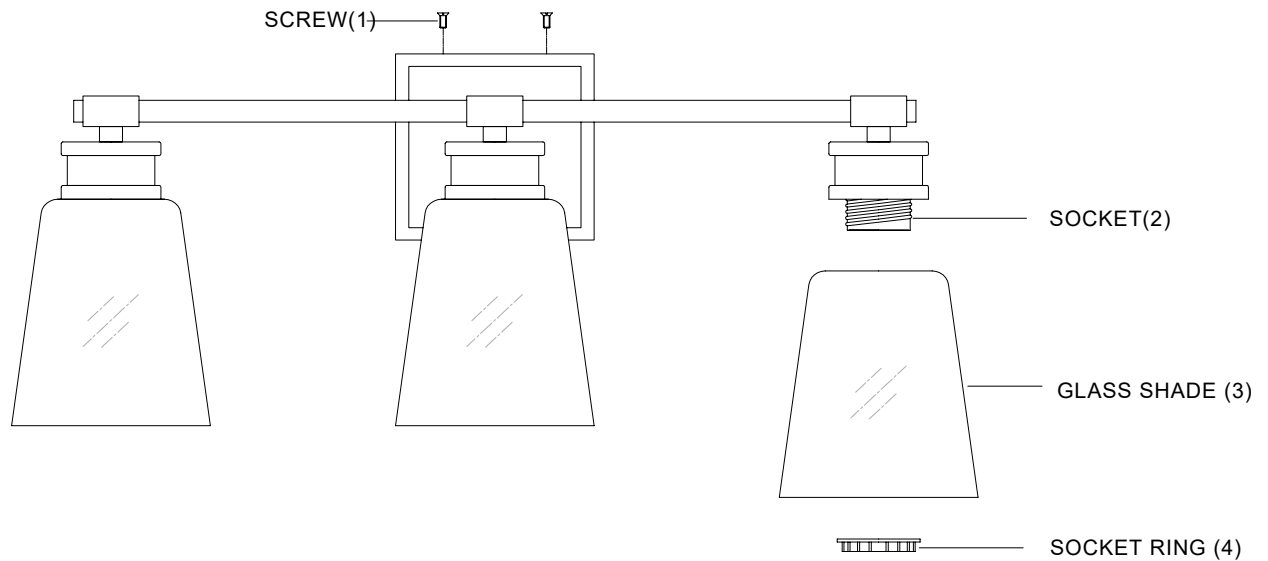

## ASSEMBLY INSTRUCTIONS

1. Carefully unpack and identify all parts referring to illustration for parts identification.
2. Turn the power to the installation point OFF.
3. Install the glass shade (3) onto the socket (2). Secure with the socket ring (4).
4. Refer to the additional installation instructions included with the product for wiring and installation.
5. Install proper bulbs (not included) into each socket referring to the markings and/or labels on the fixture for maximum wattage.
6. Restore power to the installation point and retain this sheet for future reference.